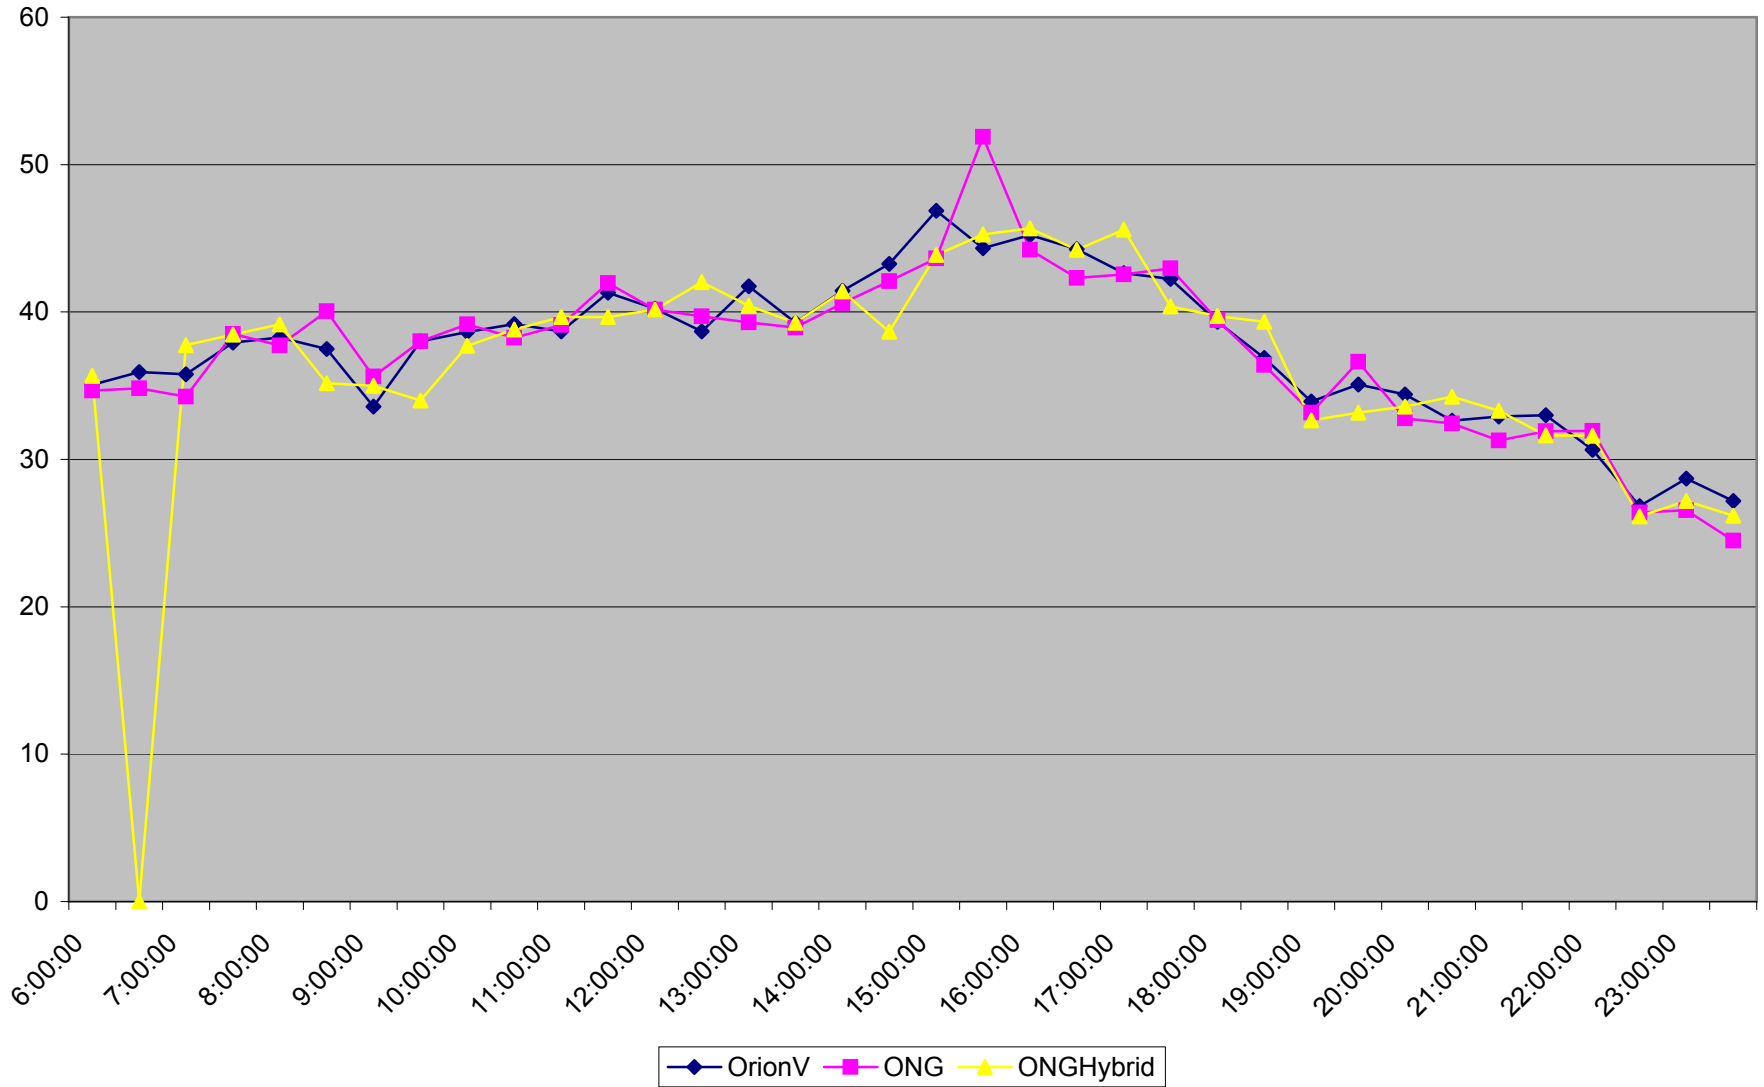

29 Dufferin Means King to Transit Road March 2012 Weekdays

29 Dufferin Means King to Transit Road March 2012 Mondays

29 Dufferin Means King to Transit Road March 2012 Tuesdays

29 Dufferin Means King to Transit Road March 2012 Wednesdays

29 Dufferin Means King to Transit Road March 2012 Thursdays

29 Dufferin Means King to Transit Road March 2012 Fridays

29 Dufferin Means King to Transit Road March 2012 Saturdays

29 Dufferin Means King to Transit Road March 2012 Sundays