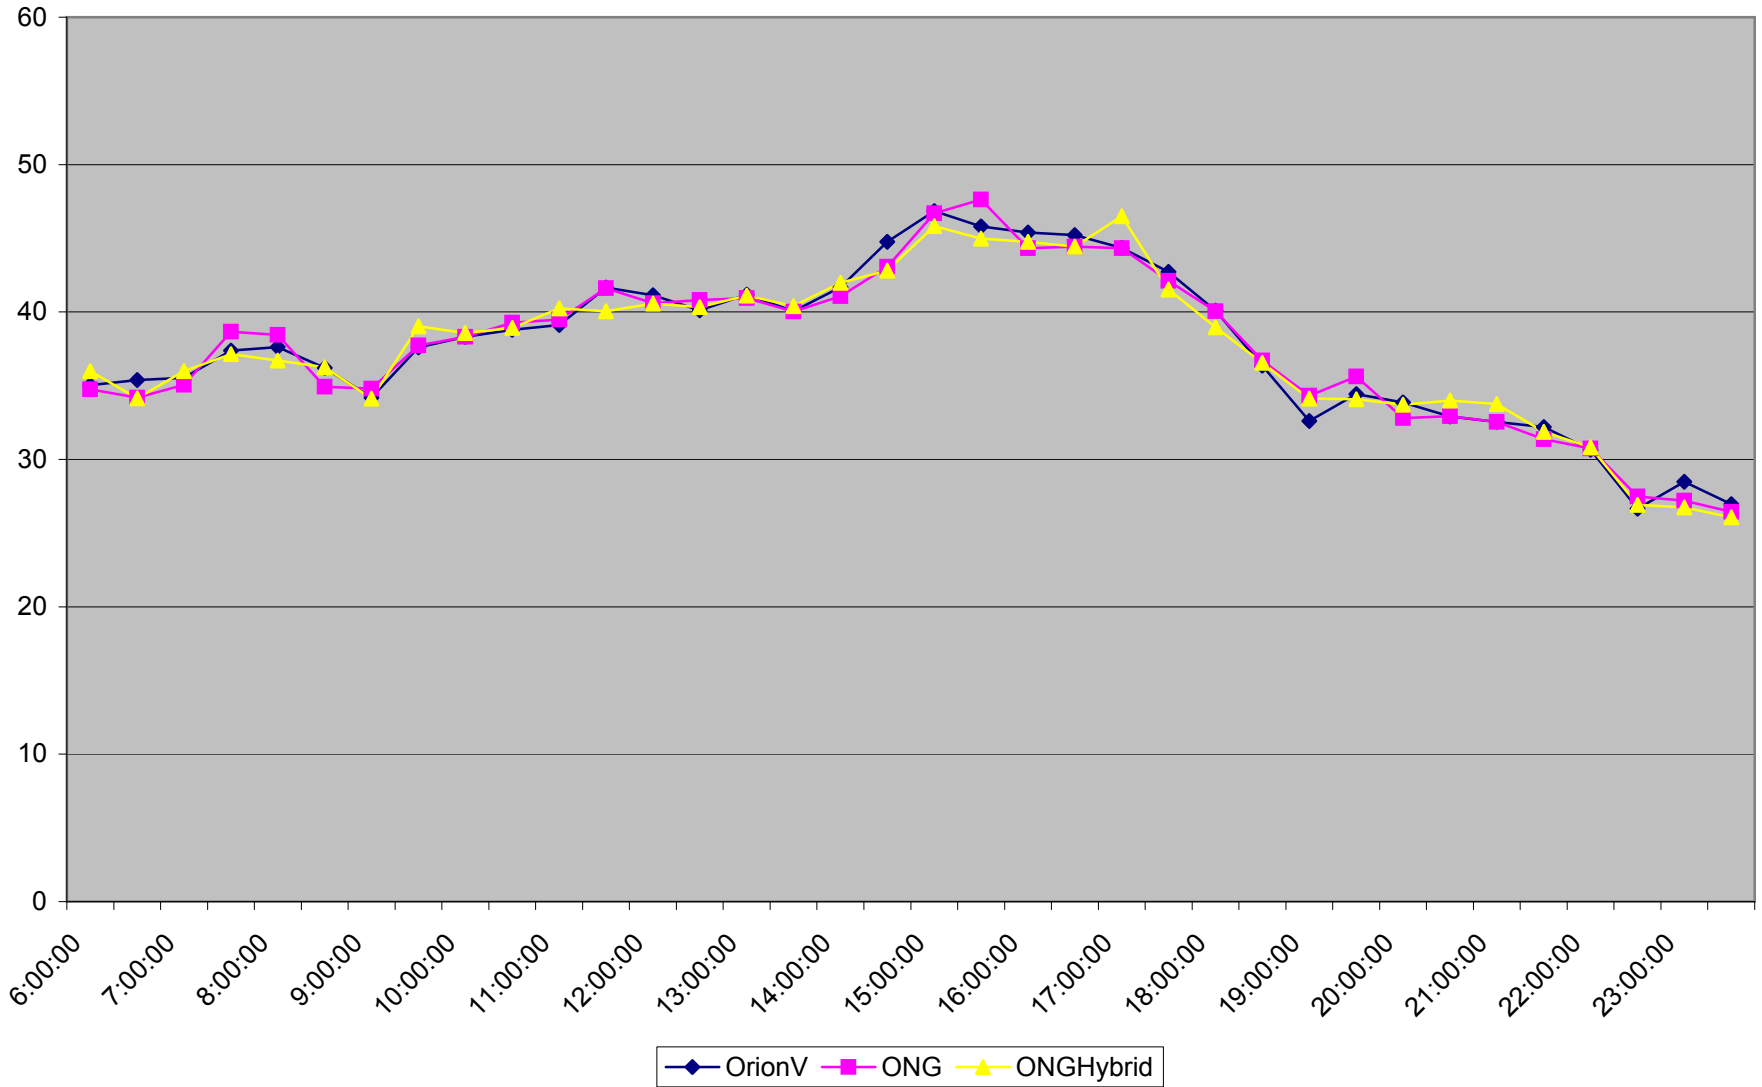

29 Dufferin Means King to Transit Road March 2012 Weekdays

29 Dufferin Means King to Transit Road March 2012 Mondays

29 Dufferin Means King to Transit Road March 2012 Tuesdays

29 Dufferin Means King to Transit Road March 2012 Wednesdays

29 Dufferin Means King to Transit Road March 2012 Thursdays

29 Dufferin Means King to Transit Road March 2012 Fridays

29 Dufferin Means King to Transit Road March 2012 Saturdays

29 Dufferin Means King to Transit Road March 2012 Sundays