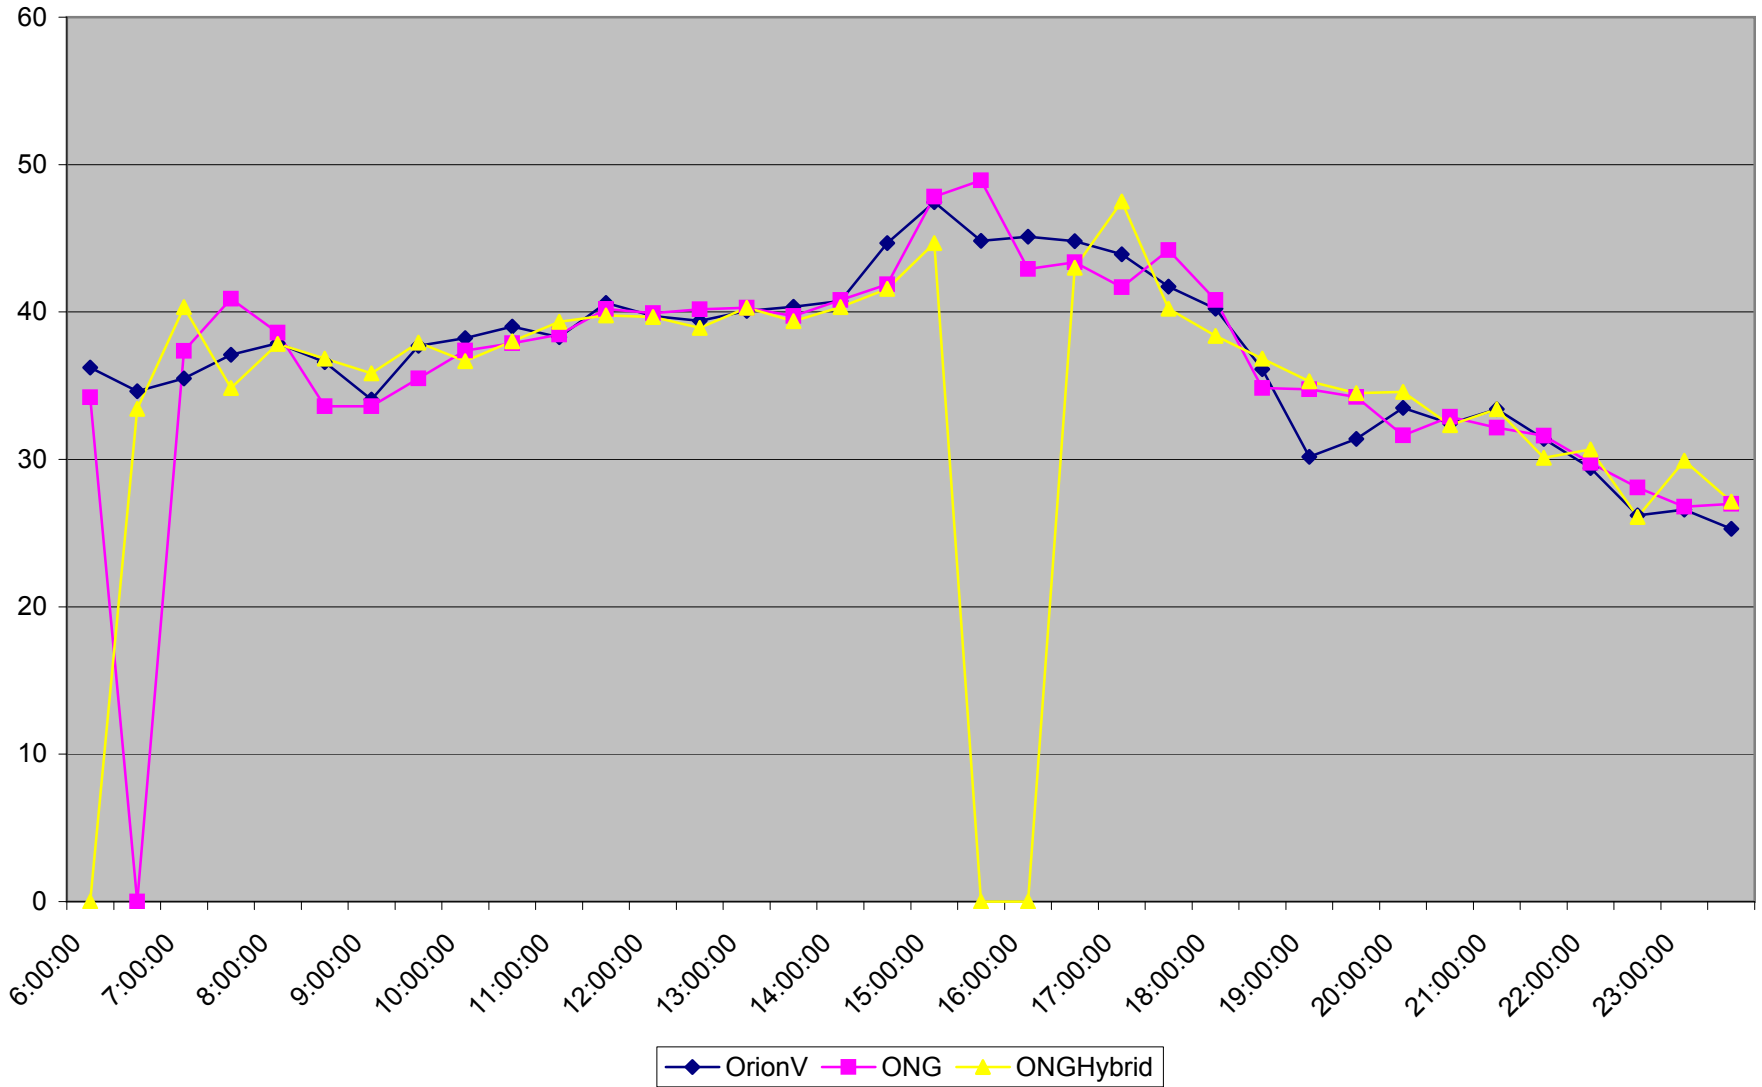

29 Dufferin Means King to Transit Road March 2012 Weekdays

29 Dufferin Means King to Transit Road March 2012 Mondays

29 Dufferin Means King to Transit Road March 2012 Tuesdays

29 Dufferin Means King to Transit Road March 2012 Wednesdays

29 Dufferin Means King to Transit Road March 2012 Thursdays

29 Dufferin Means King to Transit Road March 2012 Fridays

29 Dufferin Means King to Transit Road March 2012 Saturdays

29 Dufferin Means King to Transit Road March 2012 Sundays