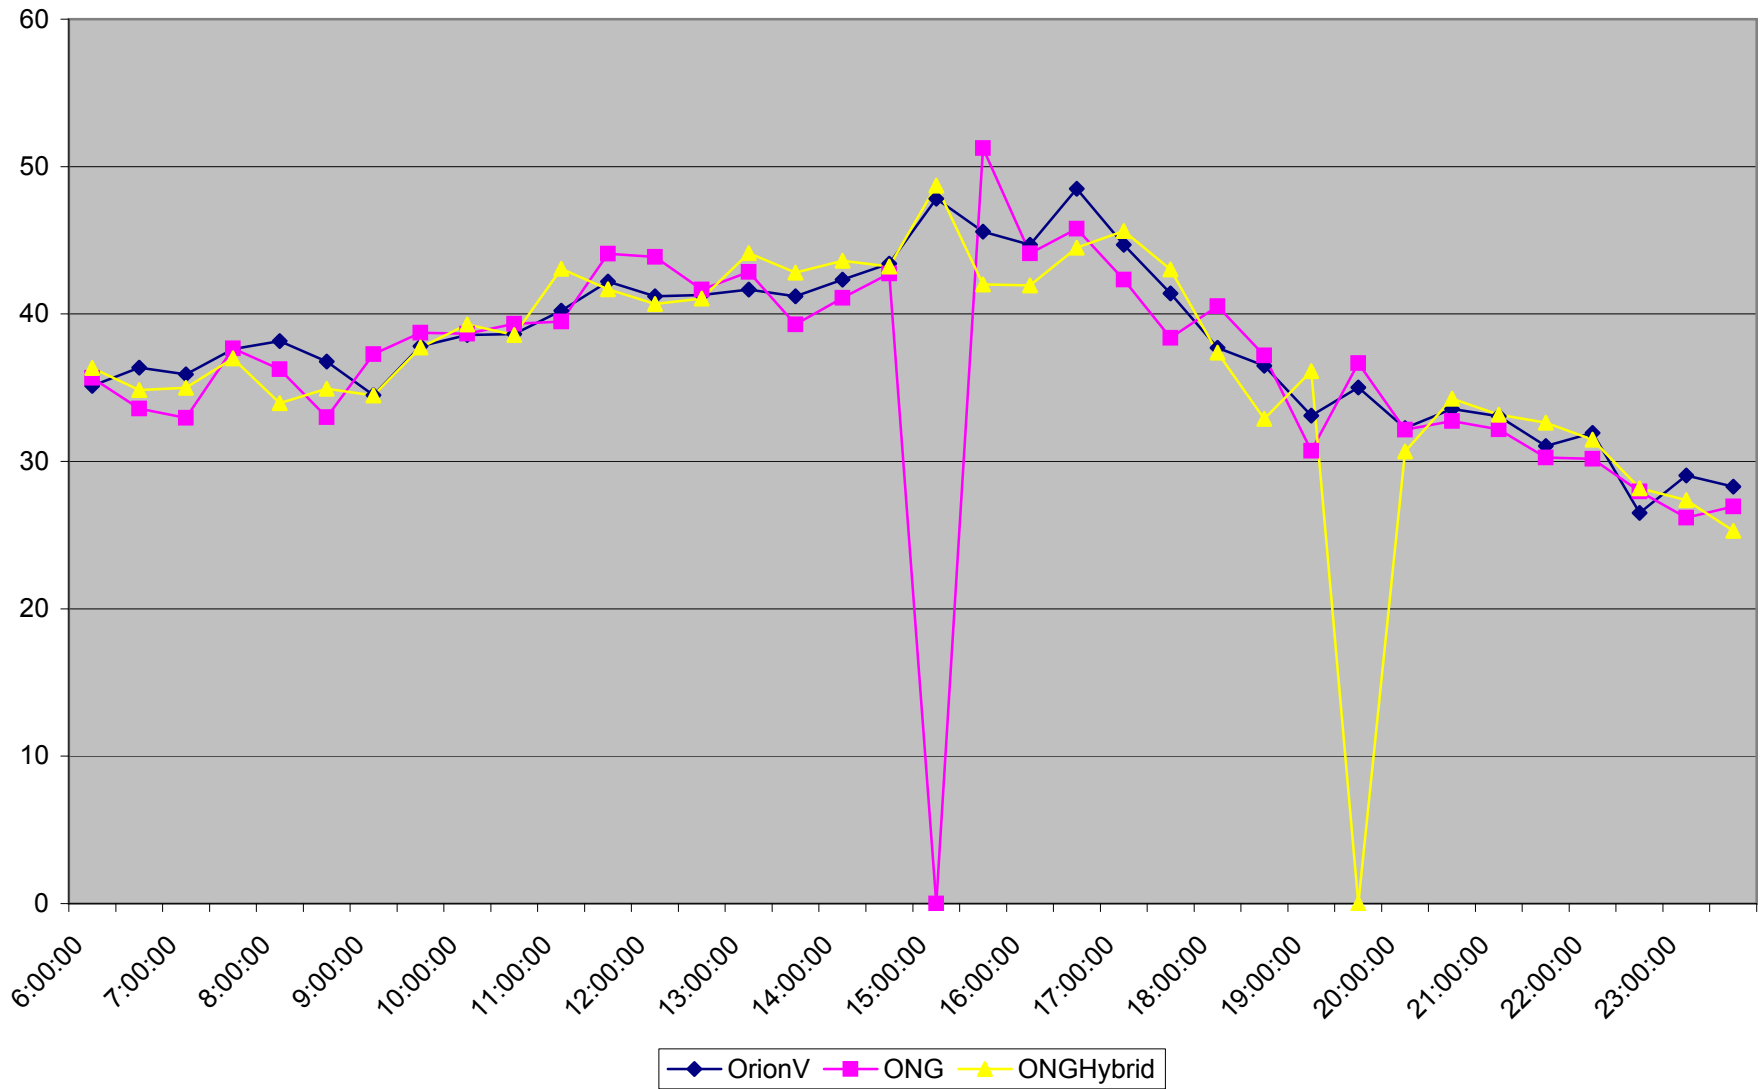

29 Dufferin Means King to Transit Road March 2012 Weekdays

29 Dufferin Means King to Transit Road March 2012 Mondays

29 Dufferin Means King to Transit Road March 2012 Tuesdays

29 Dufferin Means King to Transit Road March 2012 Wednesdays

29 Dufferin Means King to Transit Road March 2012 Thursdays

29 Dufferin Means King to Transit Road March 2012 Fridays

29 Dufferin Means King to Transit Road March 2012 Saturdays

29 Dufferin Means King to Transit Road March 2012 Sundays