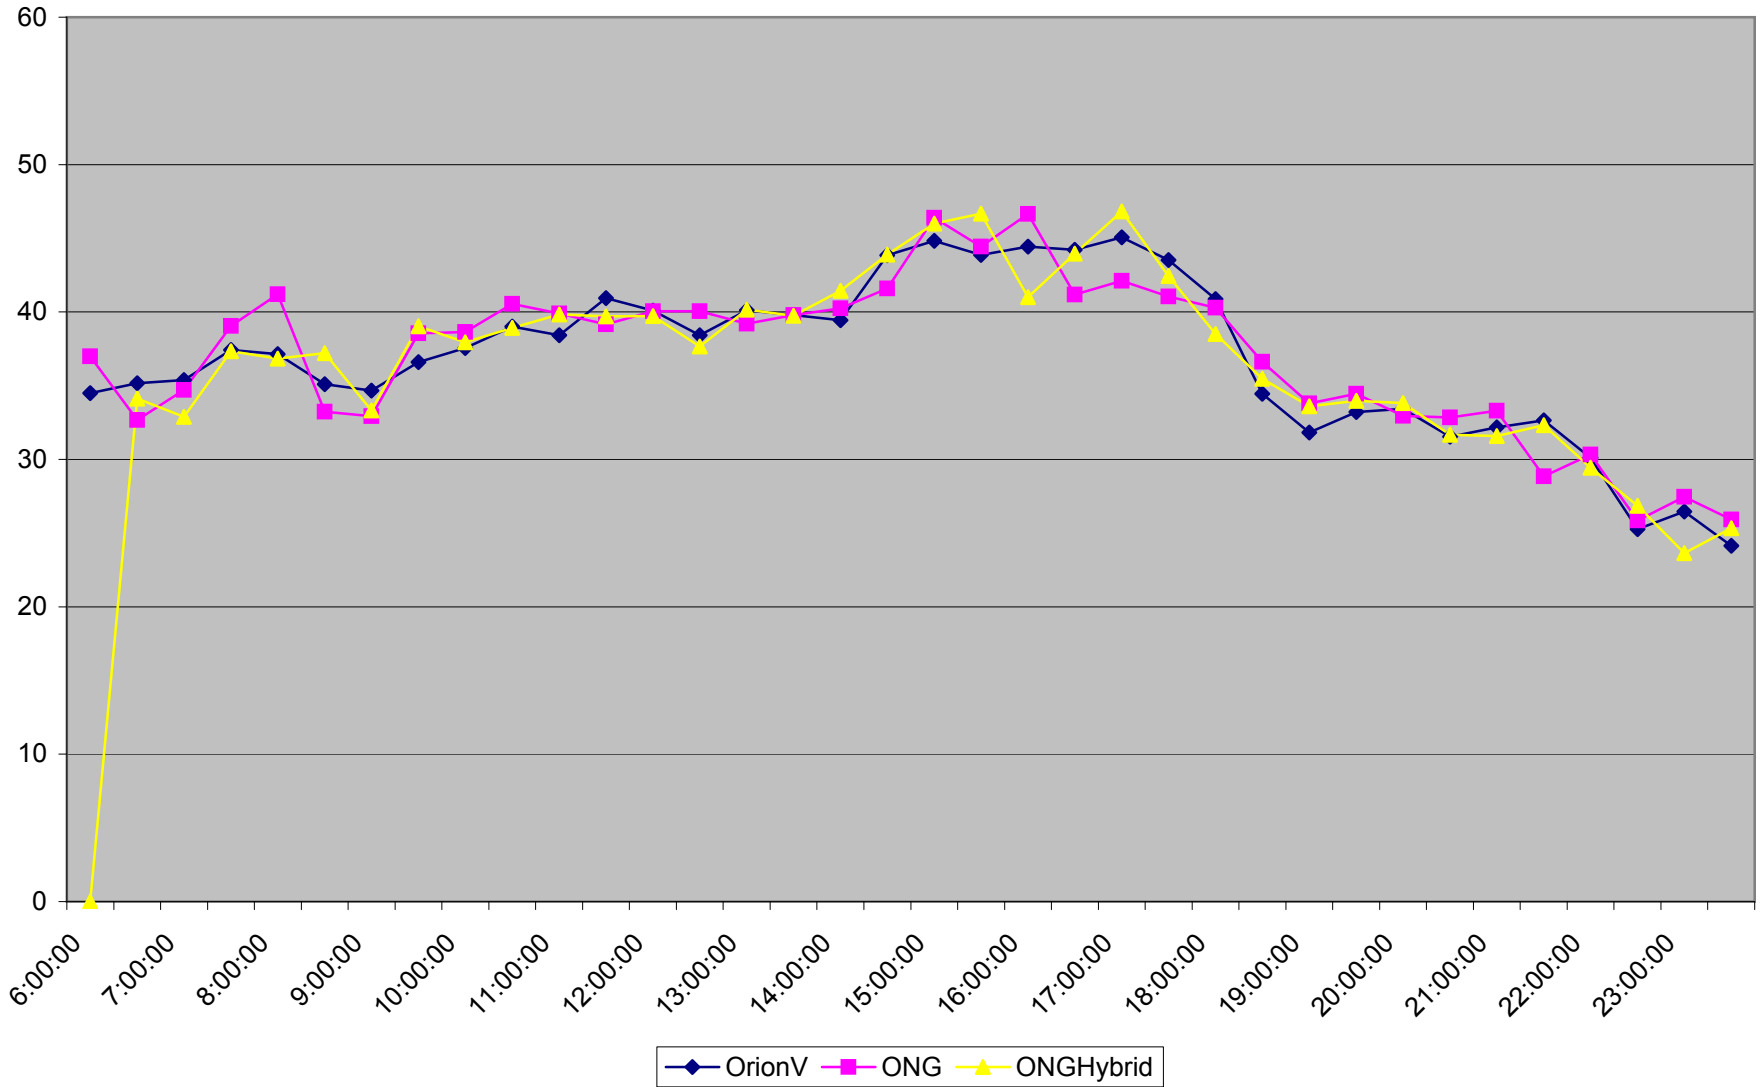

29 Dufferin Means King to Transit Road March 2012 Weekdays

29 Dufferin Means King to Transit Road March 2012 Mondays

29 Dufferin Means King to Transit Road March 2012 Tuesdays

29 Dufferin Means King to Transit Road March 2012 Wednesdays

29 Dufferin Means King to Transit Road March 2012 Thursdays

29 Dufferin Means King to Transit Road March 2012 Fridays

29 Dufferin Means King to Transit Road March 2012 Saturdays

29 Dufferin Means King to Transit Road March 2012 Sundays