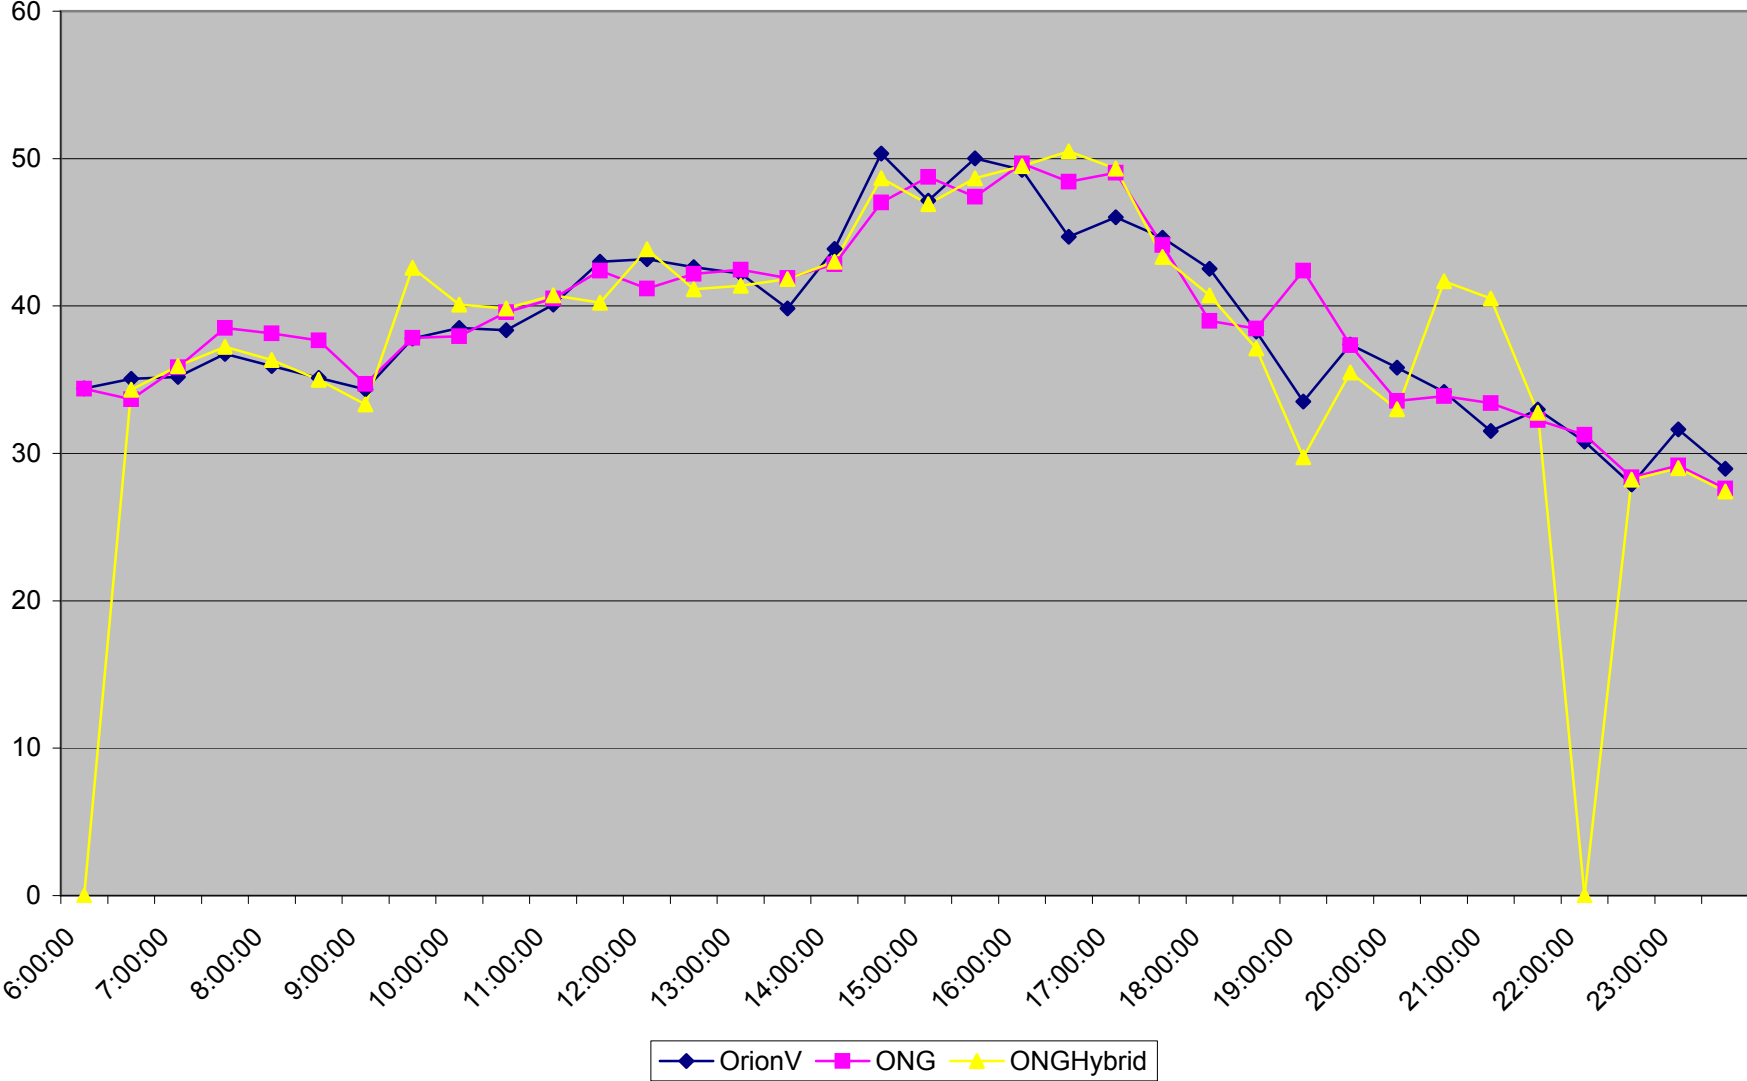

29 Dufferin Means King to Transit Road March 2012 Weekdays

29 Dufferin Means King to Transit Road March 2012 Mondays

29 Dufferin Means King to Transit Road March 2012 Tuesdays

29 Dufferin Means King to Transit Road March 2012 Wednesdays

29 Dufferin Means King to Transit Road March 2012 Thursdays

29 Dufferin Means King to Transit Road March 2012 Fridays

29 Dufferin Means King to Transit Road March 2012 Saturdays

29 Dufferin Means King to Transit Road March 2012 Sundays