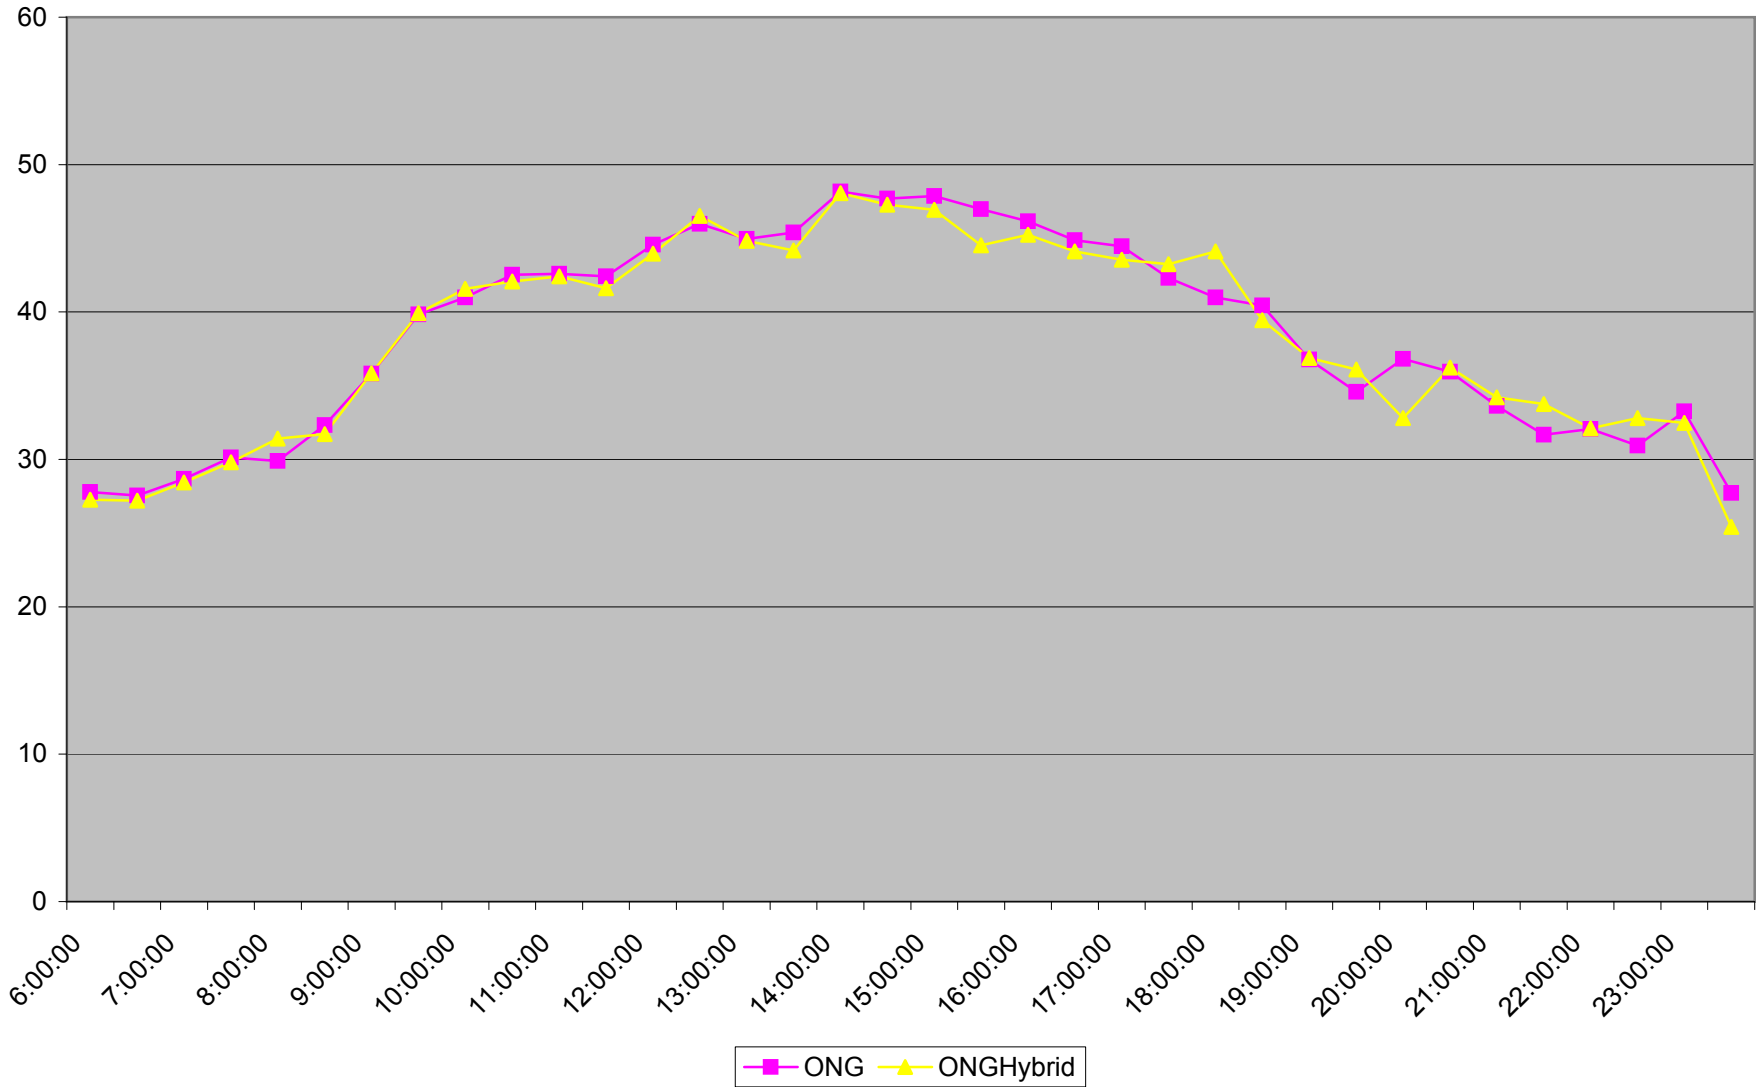

29 Dufferin Means King to Transit Road March 2012 Weekdays

29 Dufferin Means King to Transit Road March 2012 Mondays

29 Dufferin Means King to Transit Road March 2012 Tuesdays

29 Dufferin Means King to Transit Road March 2012 Wednesdays

29 Dufferin Means King to Transit Road March 2012 Thursdays

29 Dufferin Means King to Transit Road March 2012 Fridays

29 Dufferin Means King to Transit Road March 2012 Saturdays

29 Dufferin Means King to Transit Road March 2012 Sundays