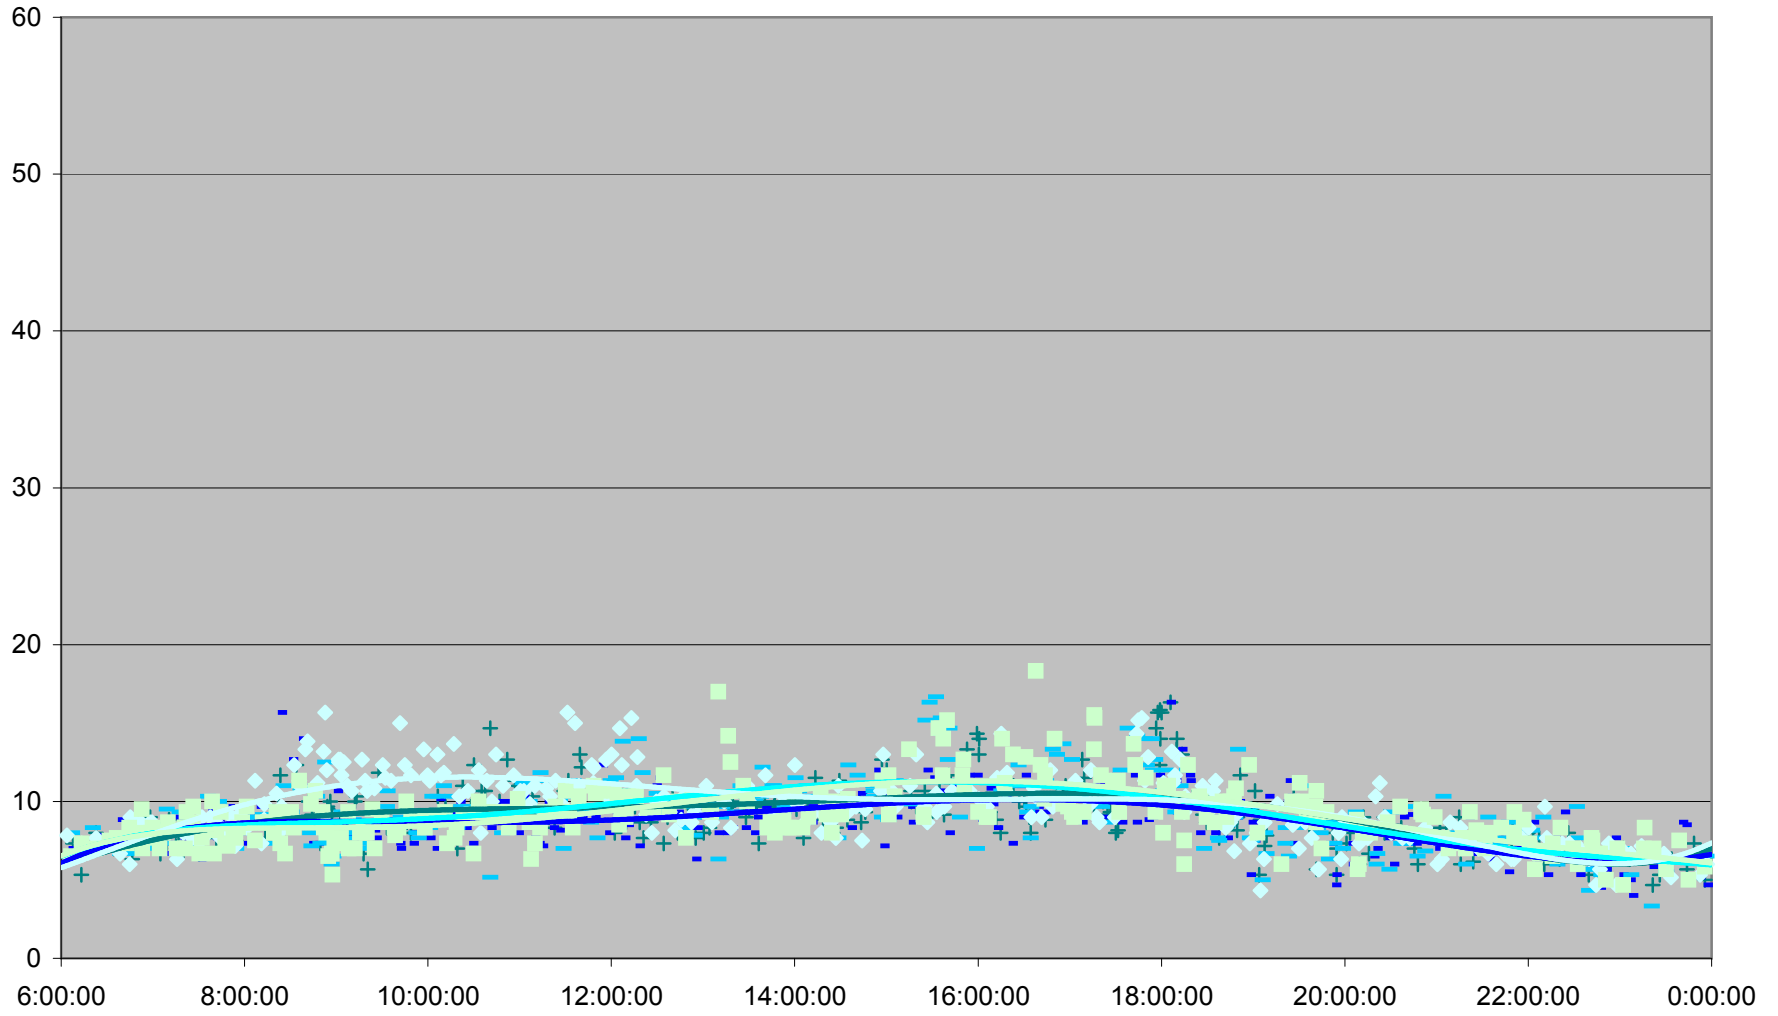

29 Dufferin Link Times From King To Bloor Northbound March 2012

29 Dufferin Link Times From King To Bloor Northbound March 2012

29 Dufferin Link Times From King To Bloor Northbound March 2012

29 Dufferin Link Times From King To Bloor Northbound March 2012