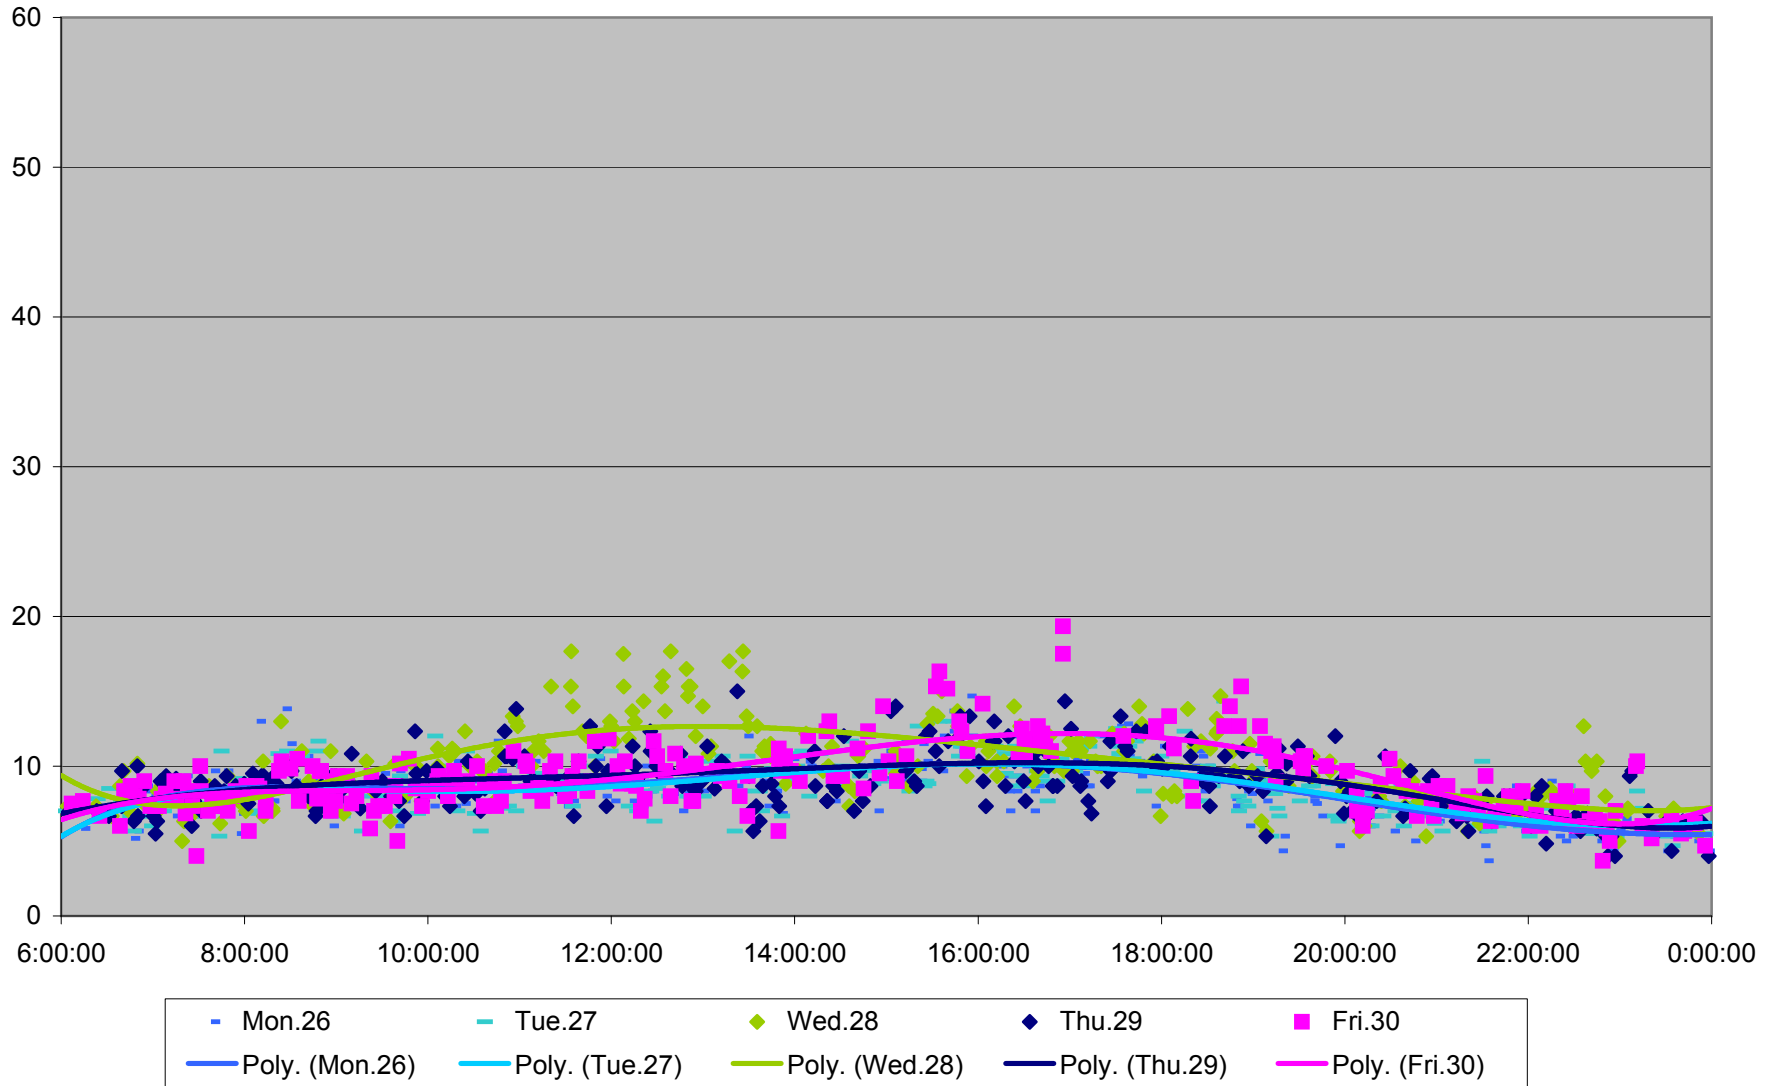

29 Dufferin Link Times From King To Bloor Northbound March 2012

29 Dufferin Link Times From King To Bloor Northbound March 2012

29 Dufferin Link Times From King To Bloor Northbound March 2012

29 Dufferin Link Times From King To Bloor Northbound March 2012