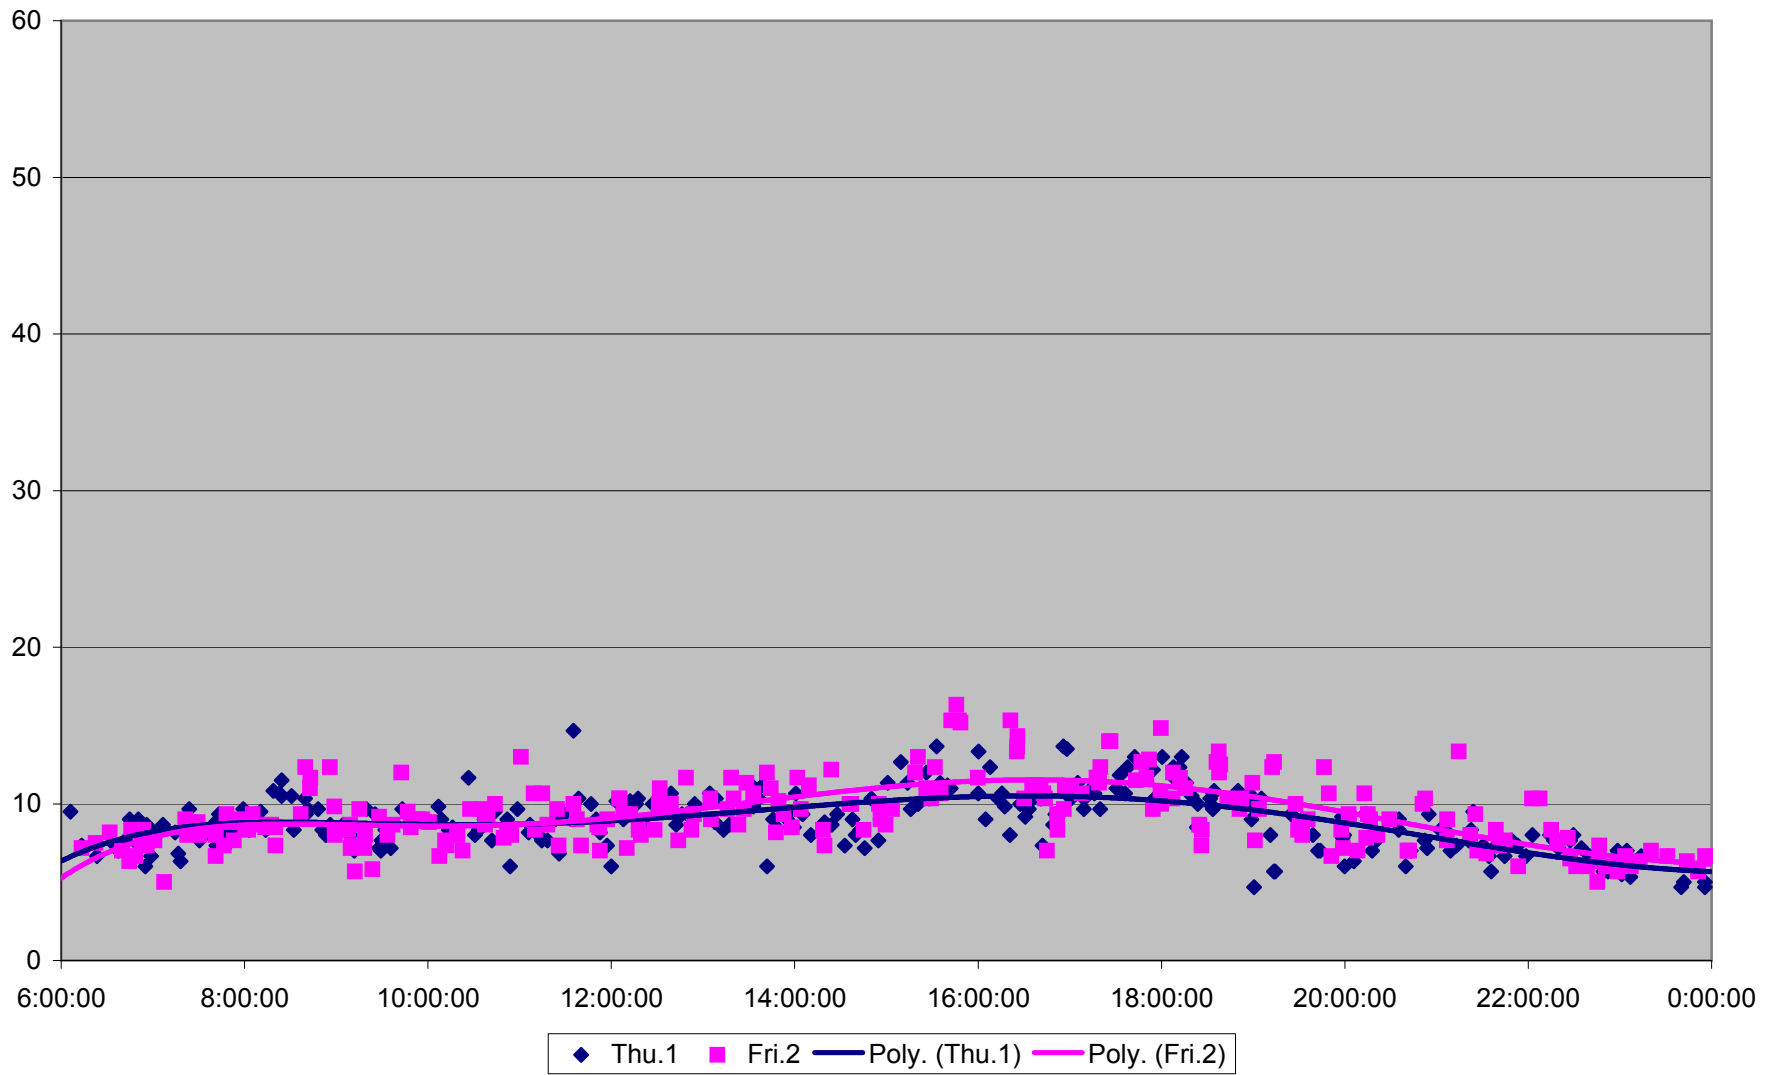

29 Dufferin Link Times From King To Bloor Northbound March 2012

29 Dufferin Link Times From King To Bloor Northbound March 2012

29 Dufferin Link Times From King To Bloor Northbound March 2012

29 Dufferin Link Times From King To Bloor Northbound March 2012