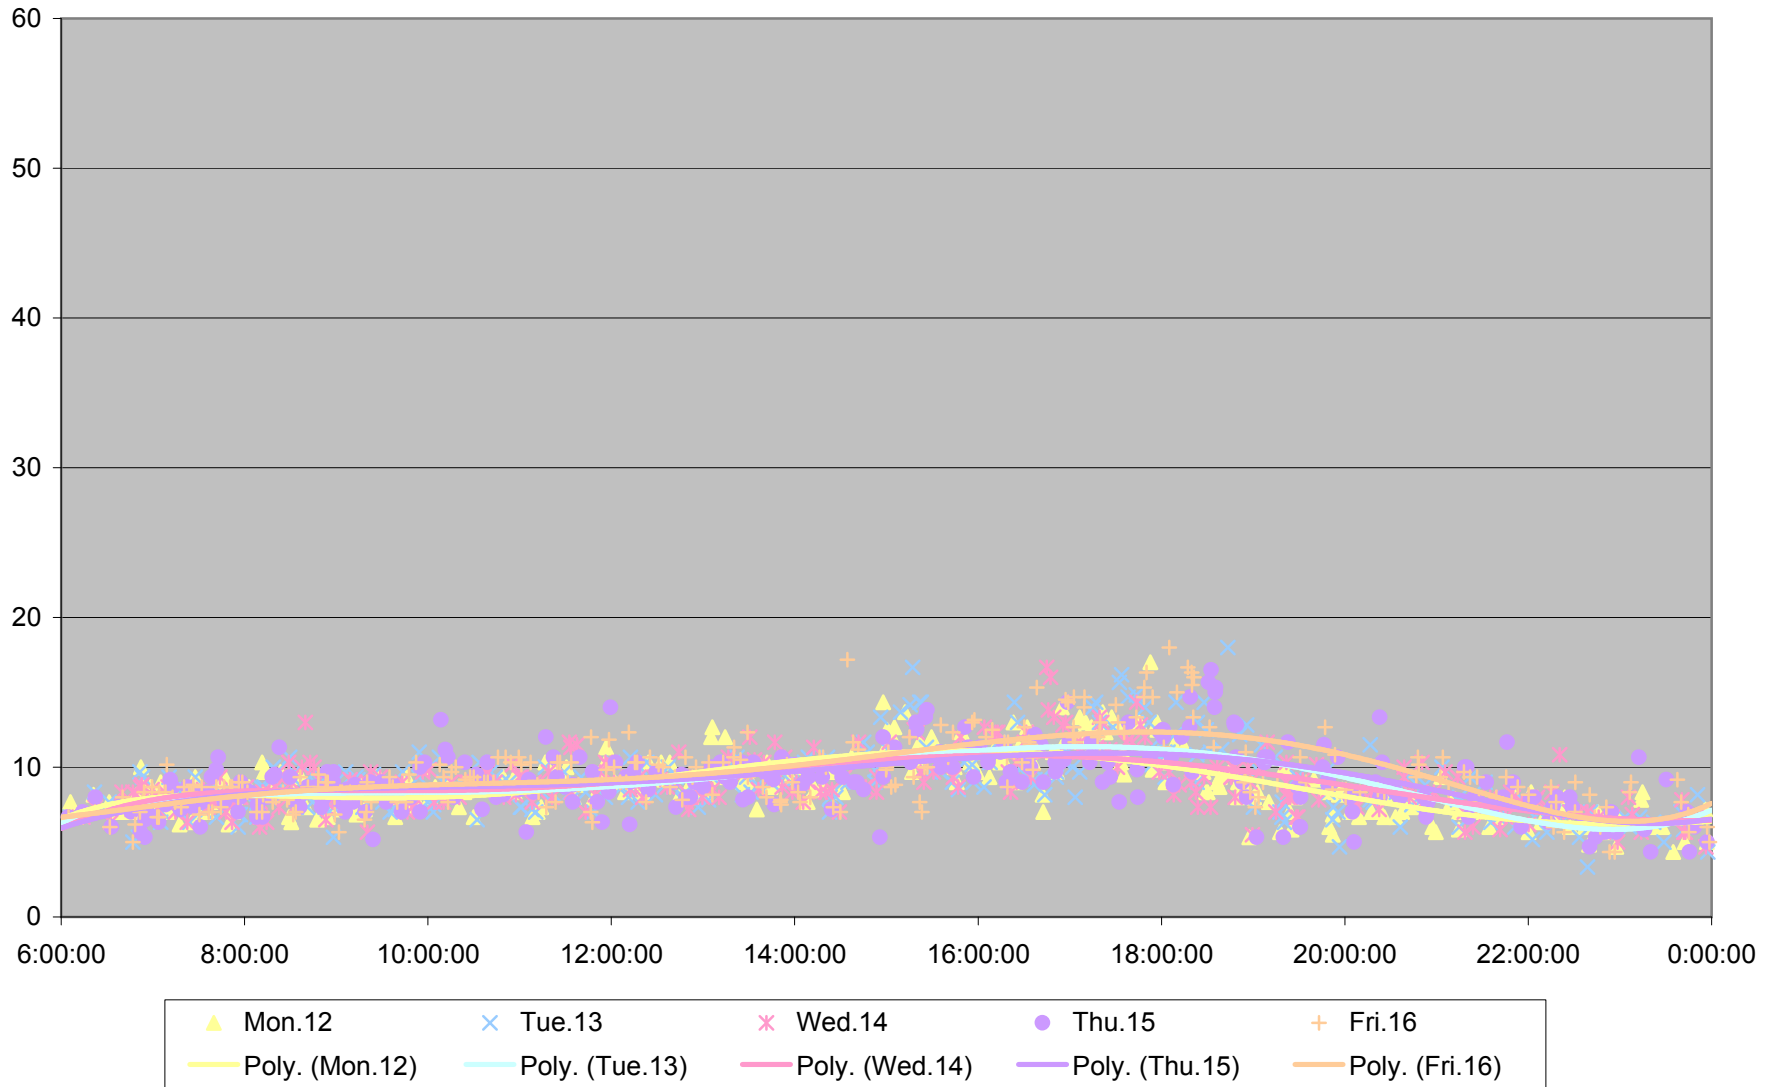

29 Dufferin Link Times From King To Bloor Northbound March 2012

29 Dufferin Link Times From King To Bloor Northbound March 2012

29 Dufferin Link Times From King To Bloor Northbound March 2012

29 Dufferin Link Times From King To Bloor Northbound March 2012