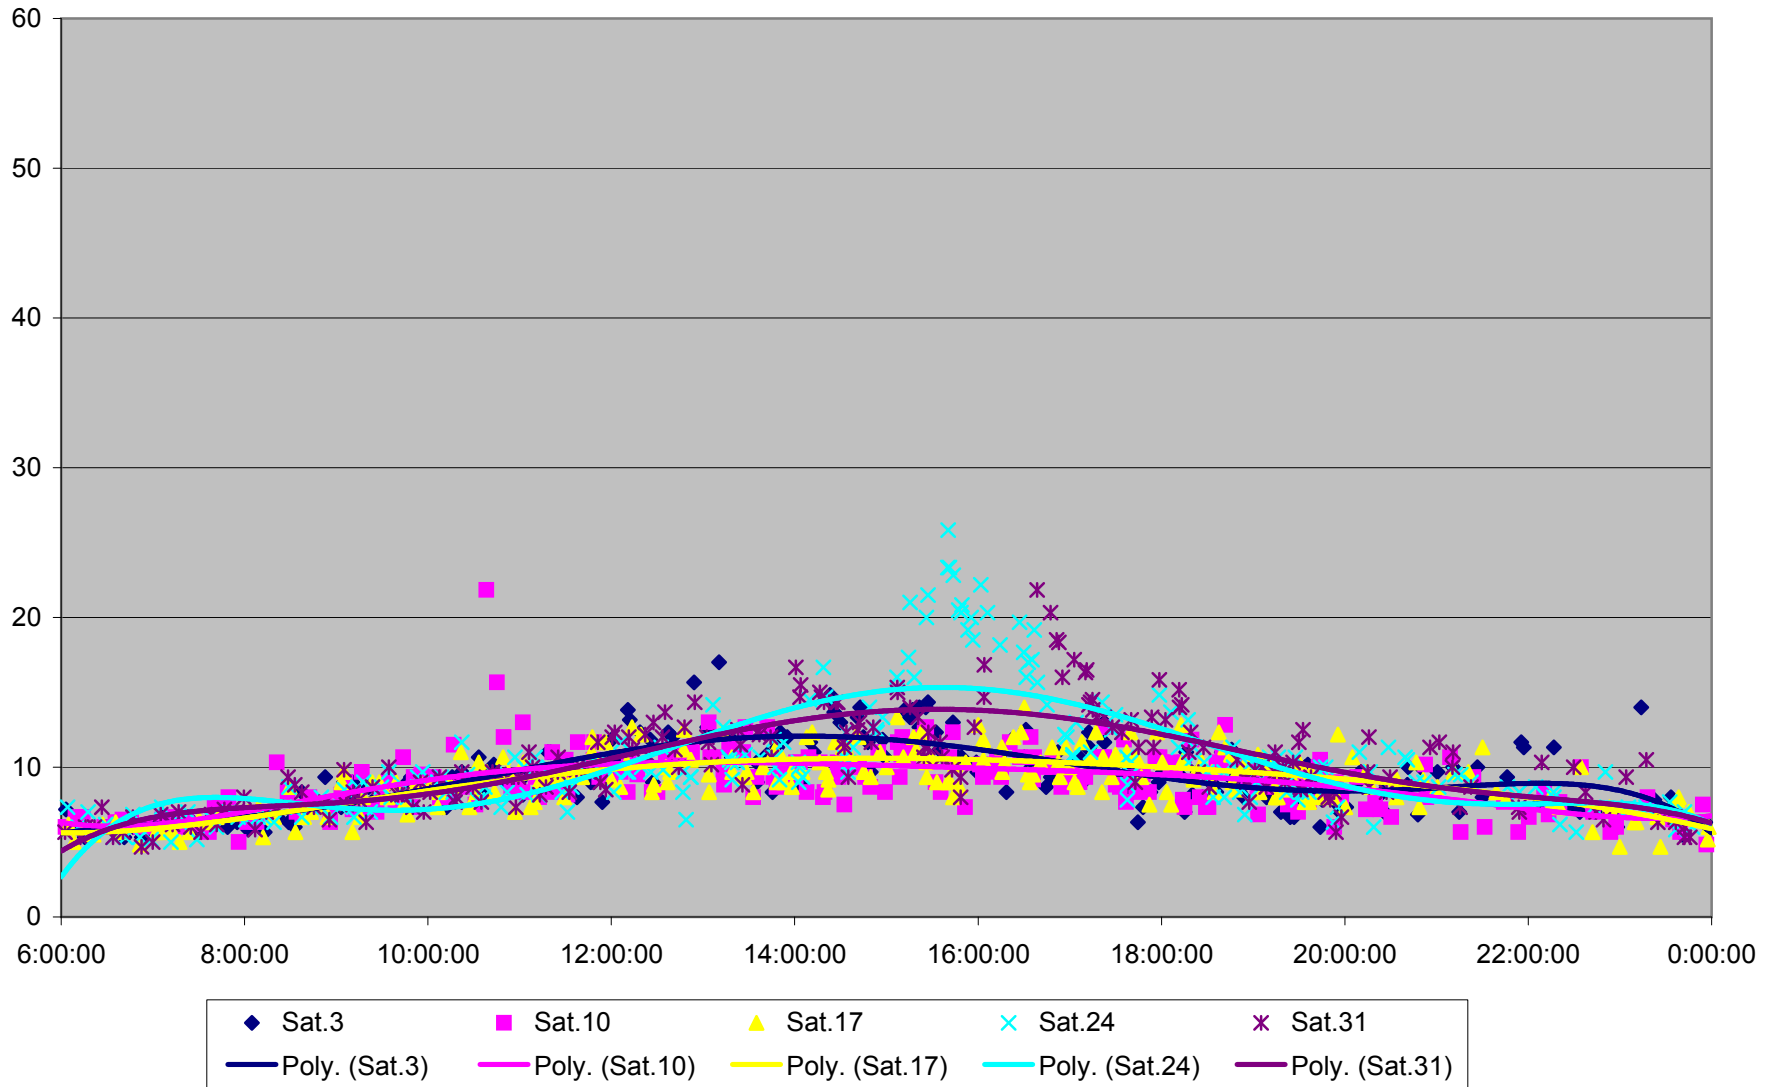

29 Dufferin Link Times From King To Bloor Northbound March 2012

29 Dufferin Link Times From King To Bloor Northbound March 2012

29 Dufferin Link Times From King To Bloor Northbound March 2012

29 Dufferin Link Times From King To Bloor Northbound March 2012