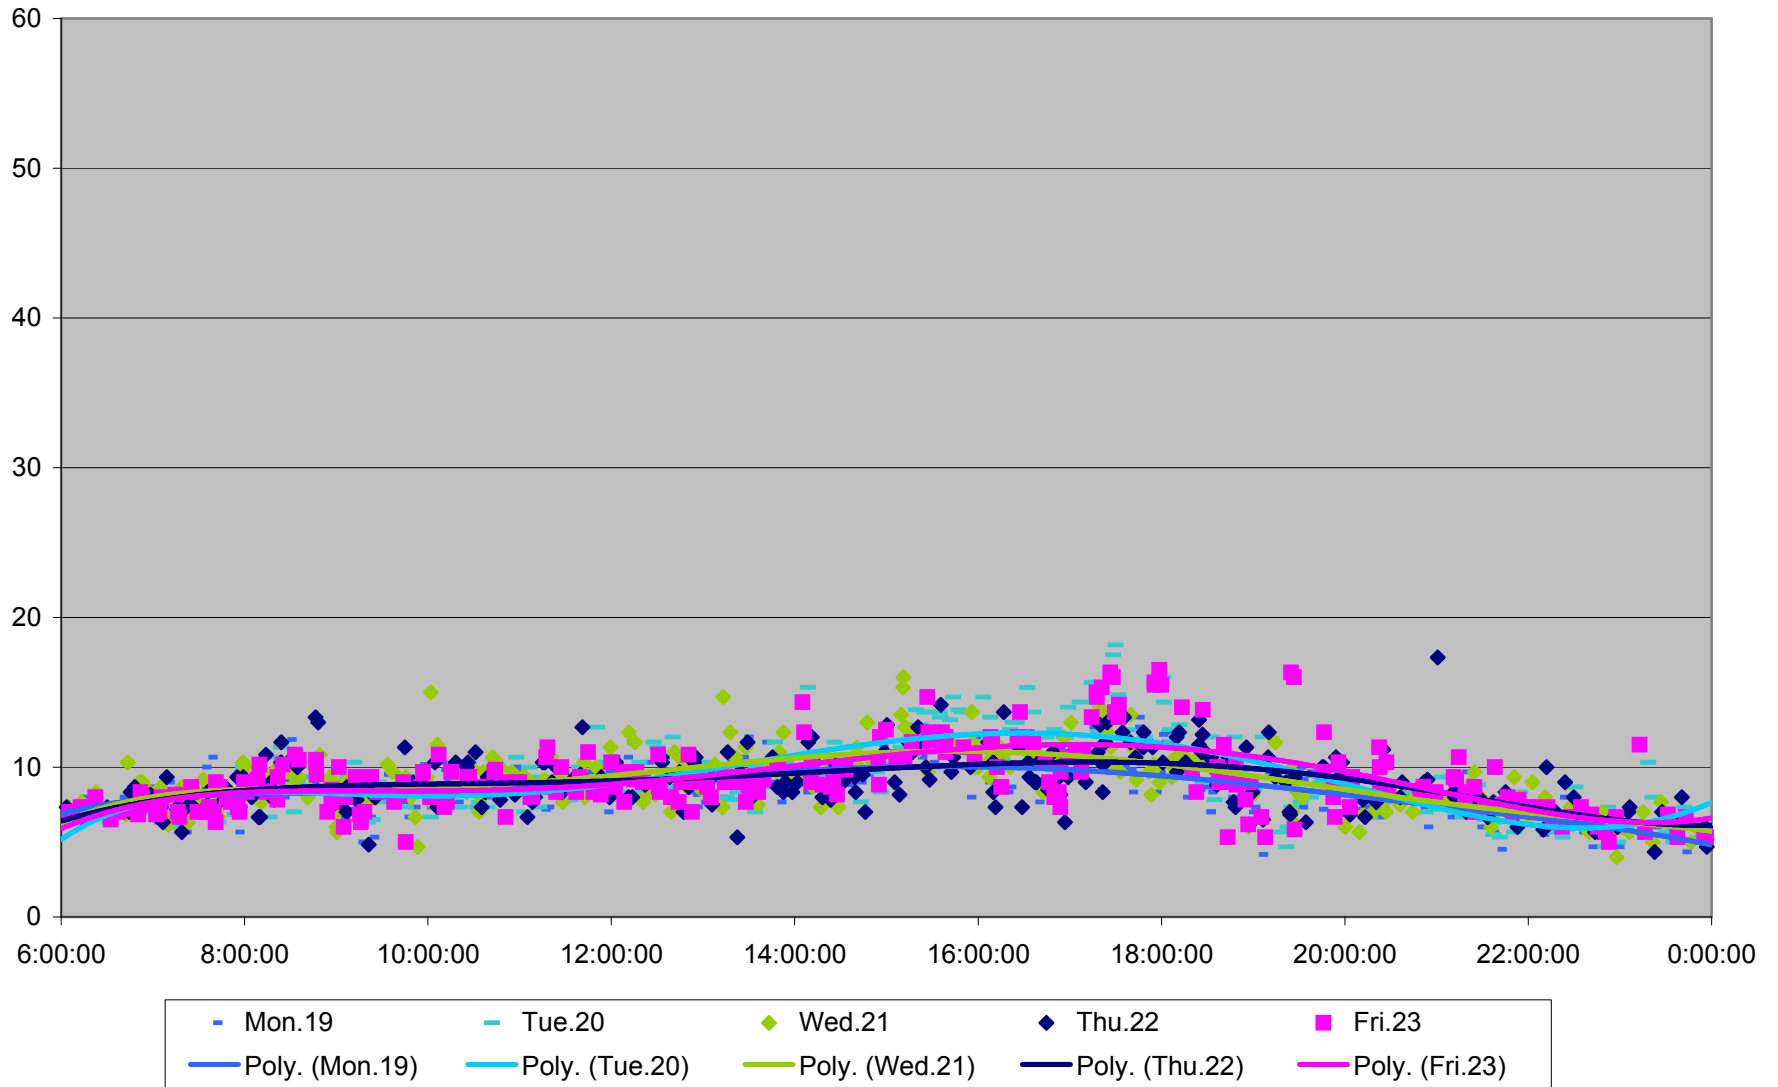

29 Dufferin Link Times From King To Bloor Northbound March 2012

29 Dufferin Link Times From King To Bloor Northbound March 2012

29 Dufferin Link Times From King To Bloor Northbound March 2012

29 Dufferin Link Times From King To Bloor Northbound March 2012