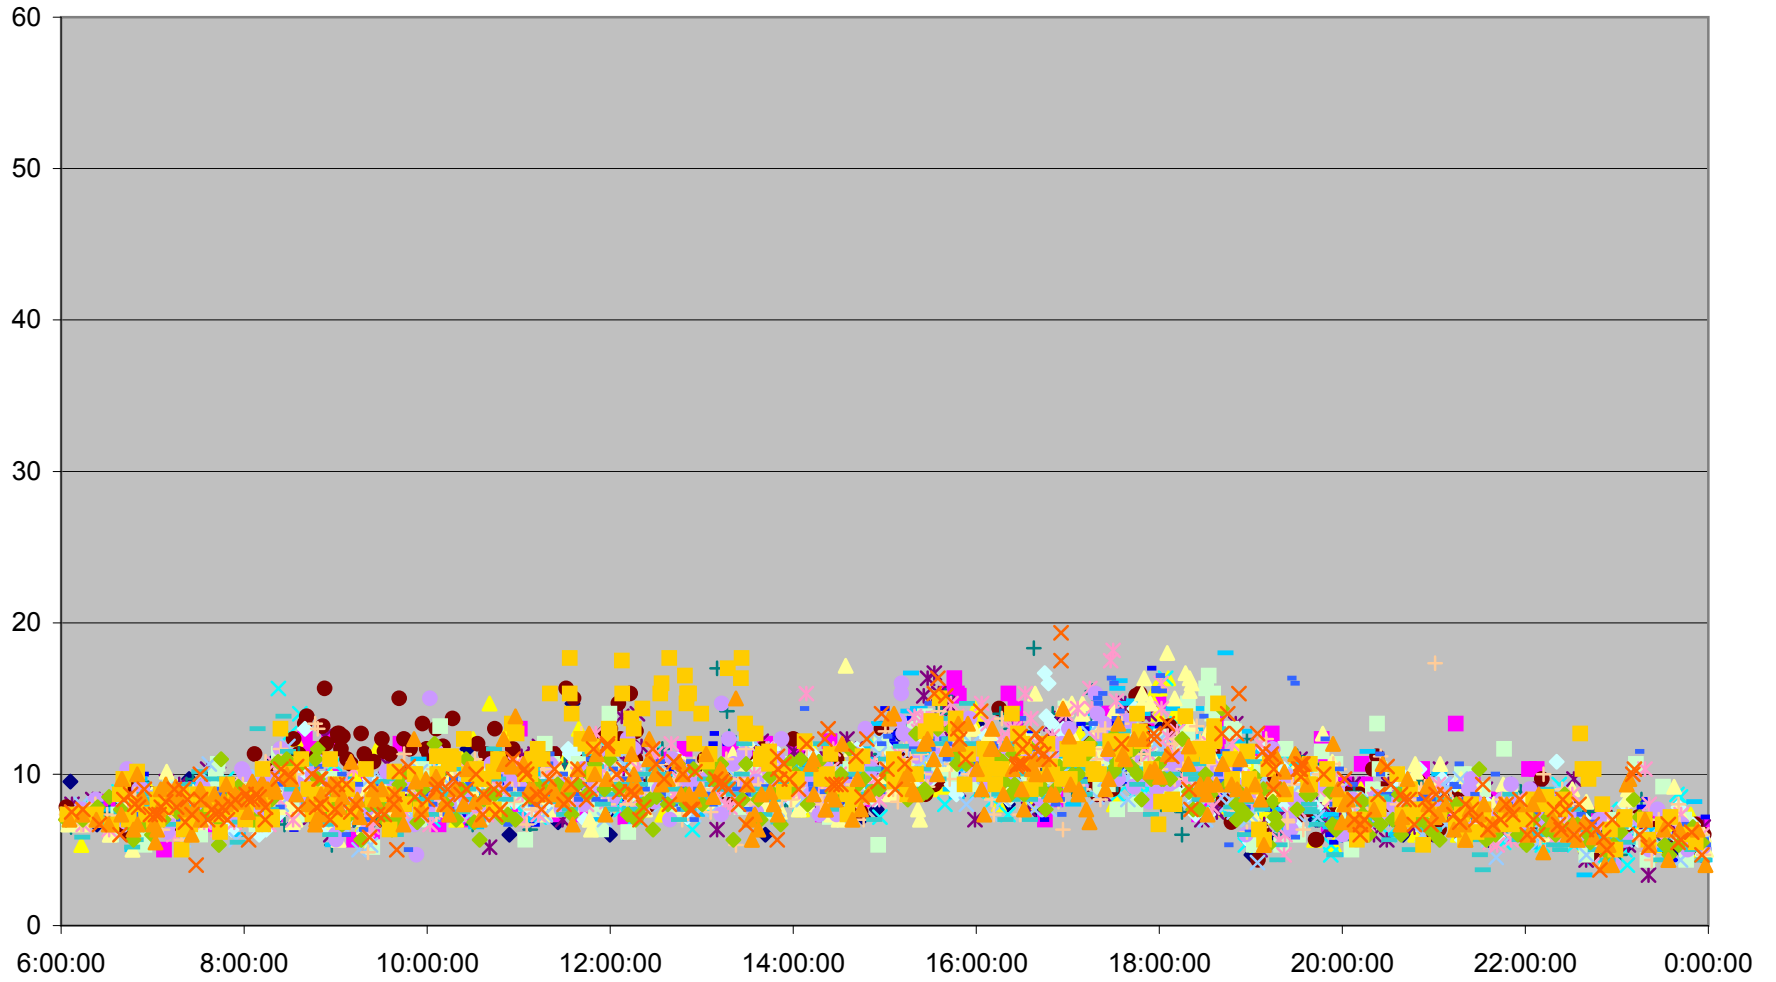

29 Dufferin Link Times From King To Bloor Northbound March 2012

29 Dufferin Link Times From King To Bloor Northbound March 2012

29 Dufferin Link Times From King To Bloor Northbound March 2012

29 Dufferin Link Times From King To Bloor Northbound March 2012