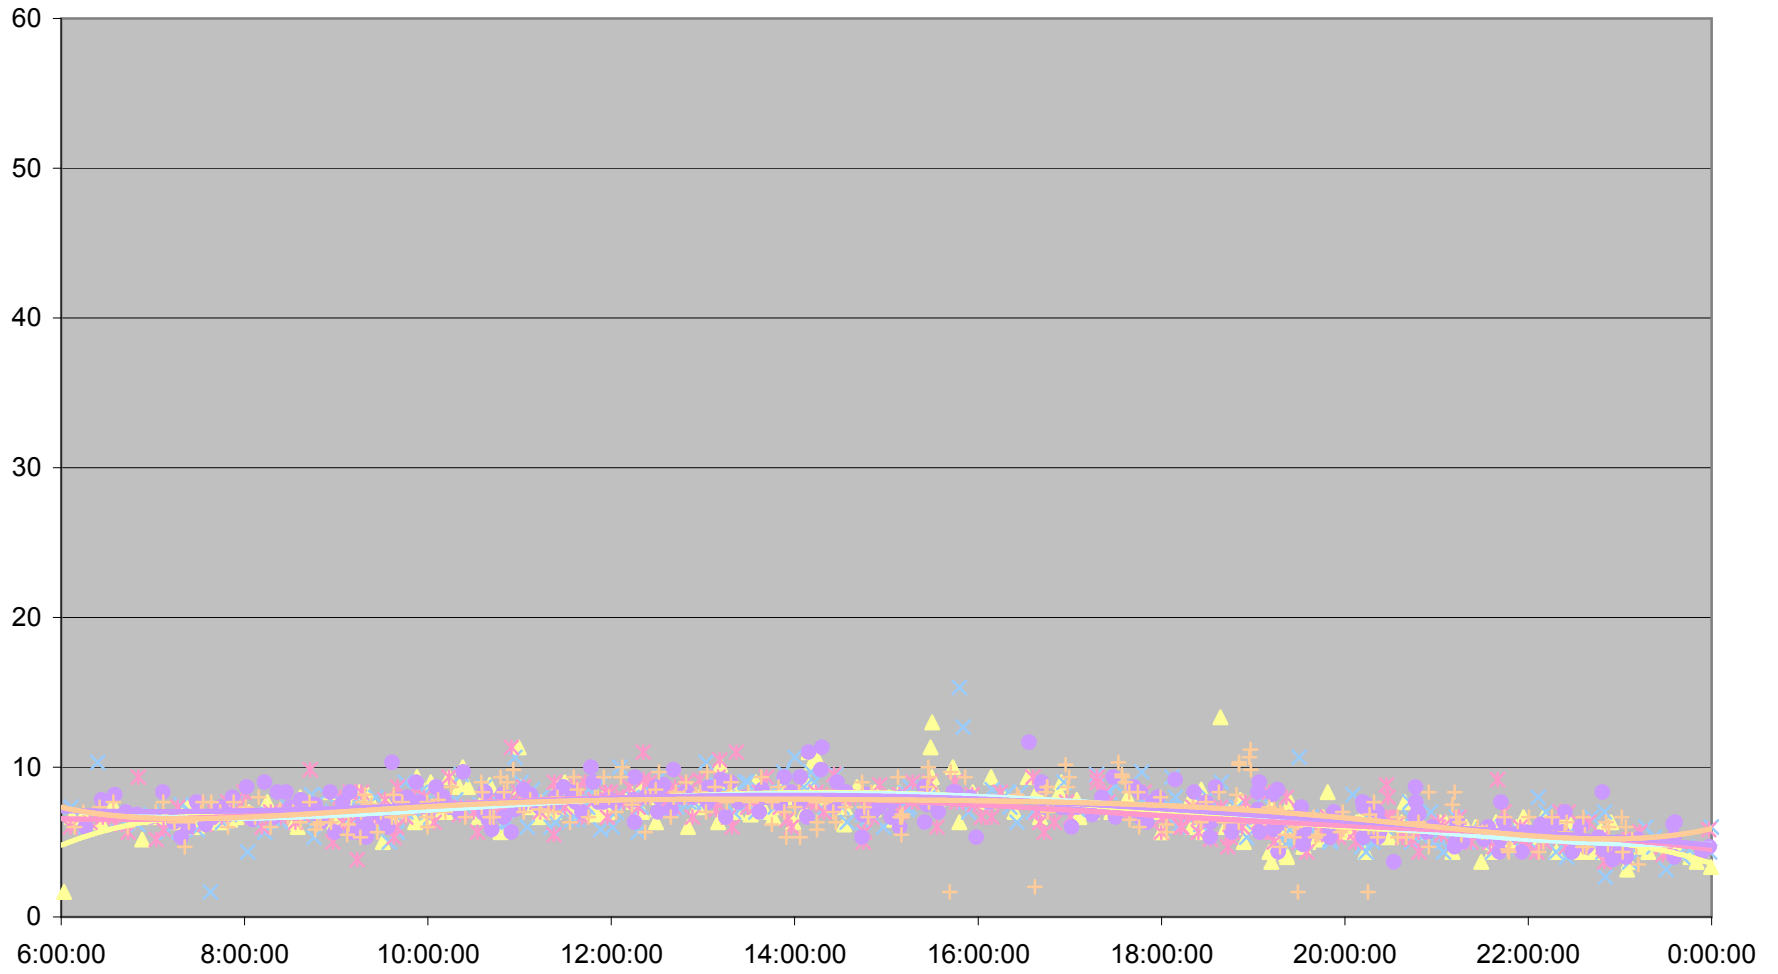

29 Dufferin Link Times From Eglinton To Lawrence Northbound March 2012