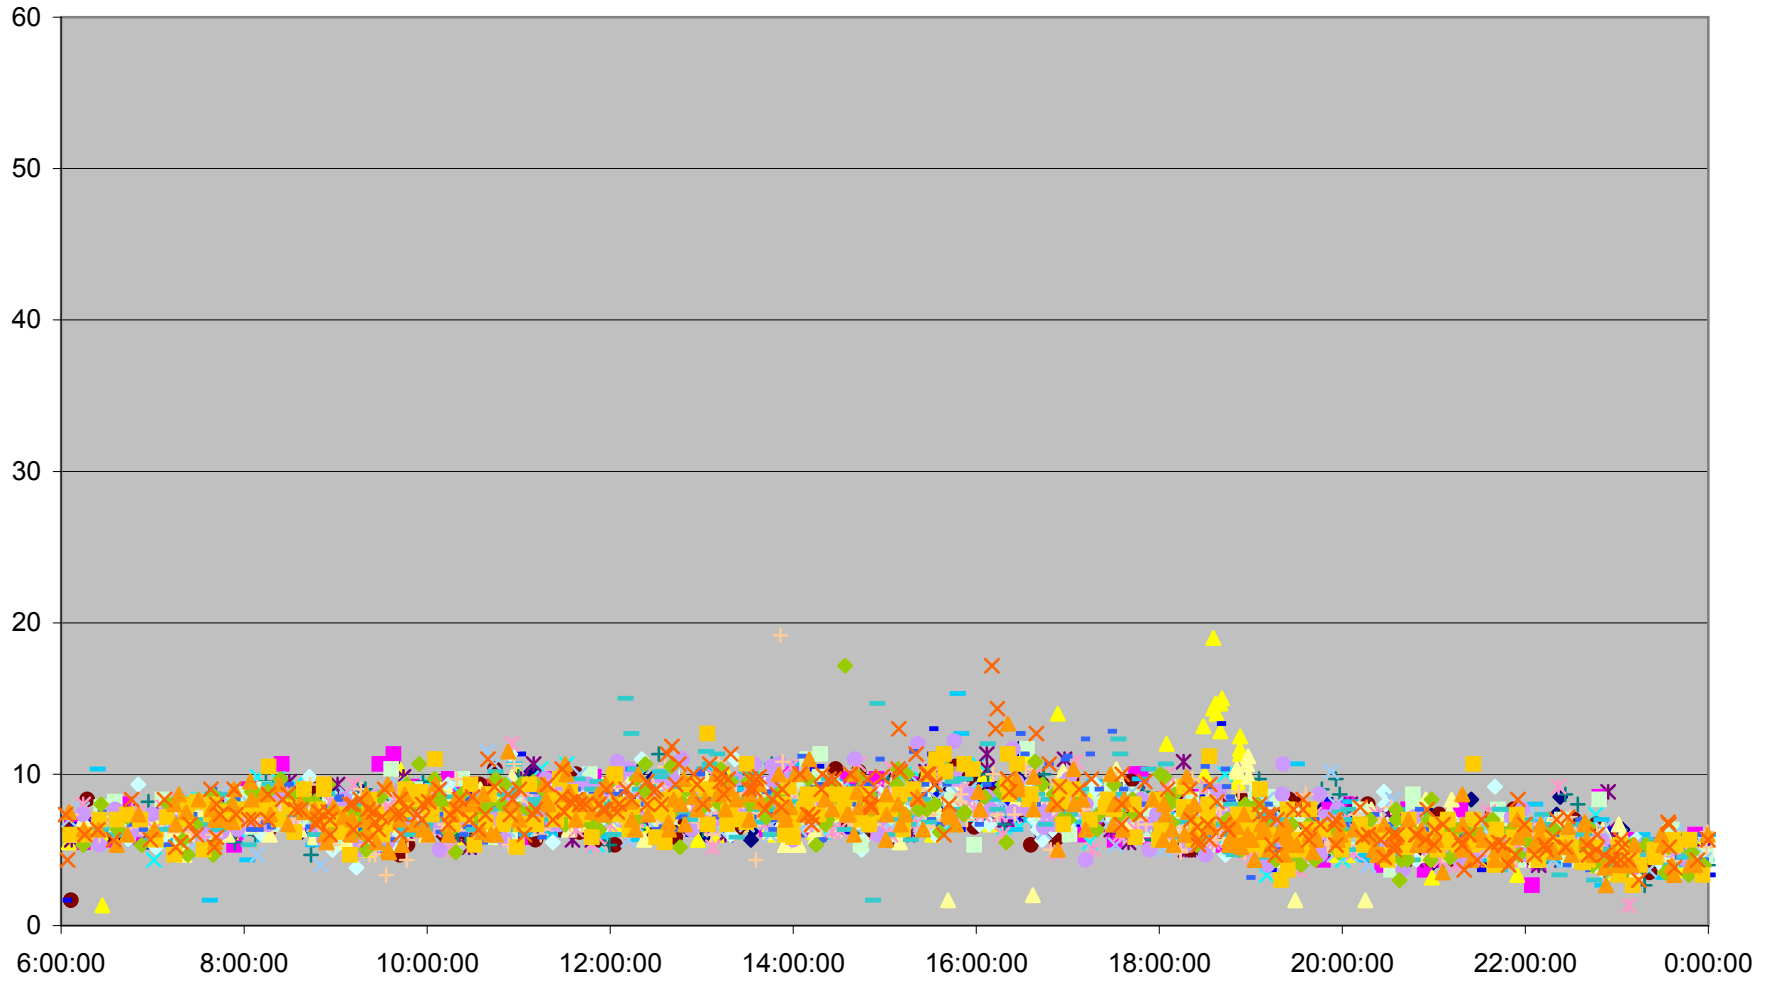

29 Dufferin Link Times From Eglinton To Lawrence Northbound March 2012

◆ Thu.1	■ Fri.2	▲ Mon.5	× Tue.6	× Wed.7	● Thu.8	+ Fri.9	- Mon.12	- Tue.13	◇ Wed.14	■ Thu.15	▲ Fri.16
× Mon.19	× Tue.20	● Wed.21	+ Thu.22	- Fri.23	- Mon.26	◆ Tue.27	■ Wed.28	▲ Thu.29	× Fri.30