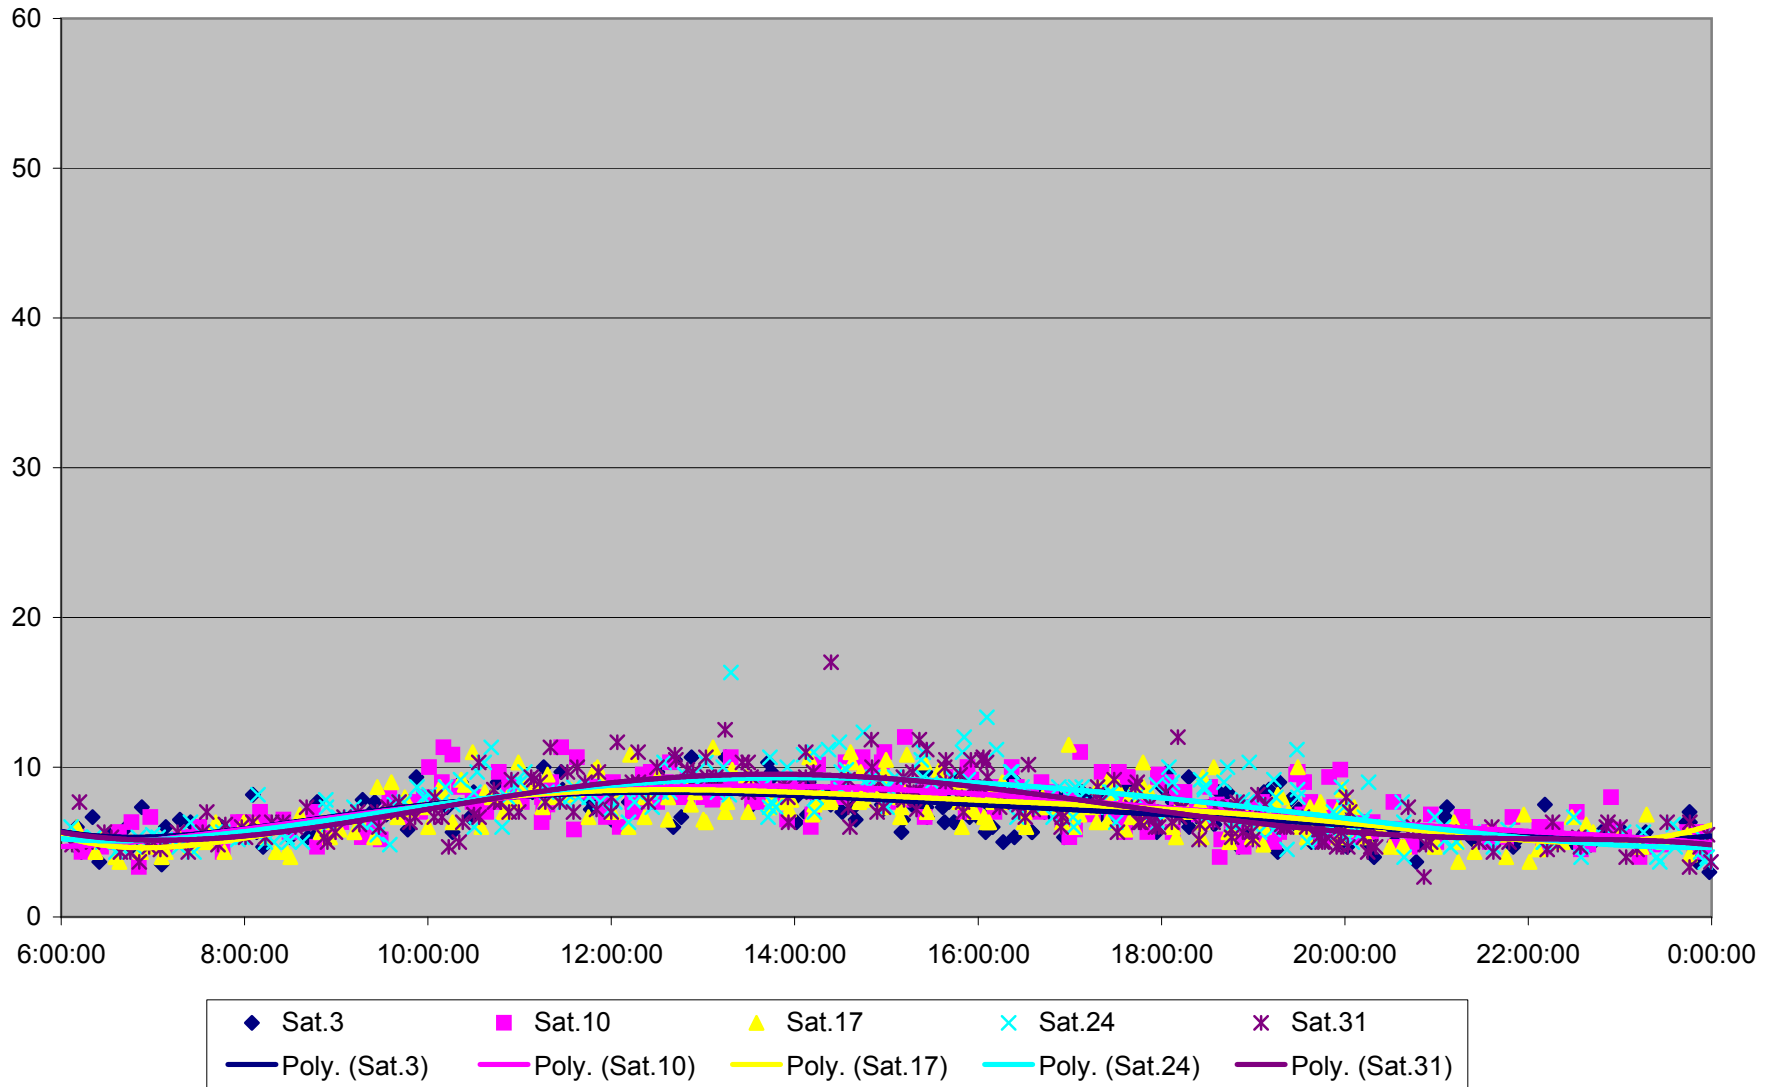

29 Dufferin Link Times From Eglinton To Lawrence Northbound March 2012