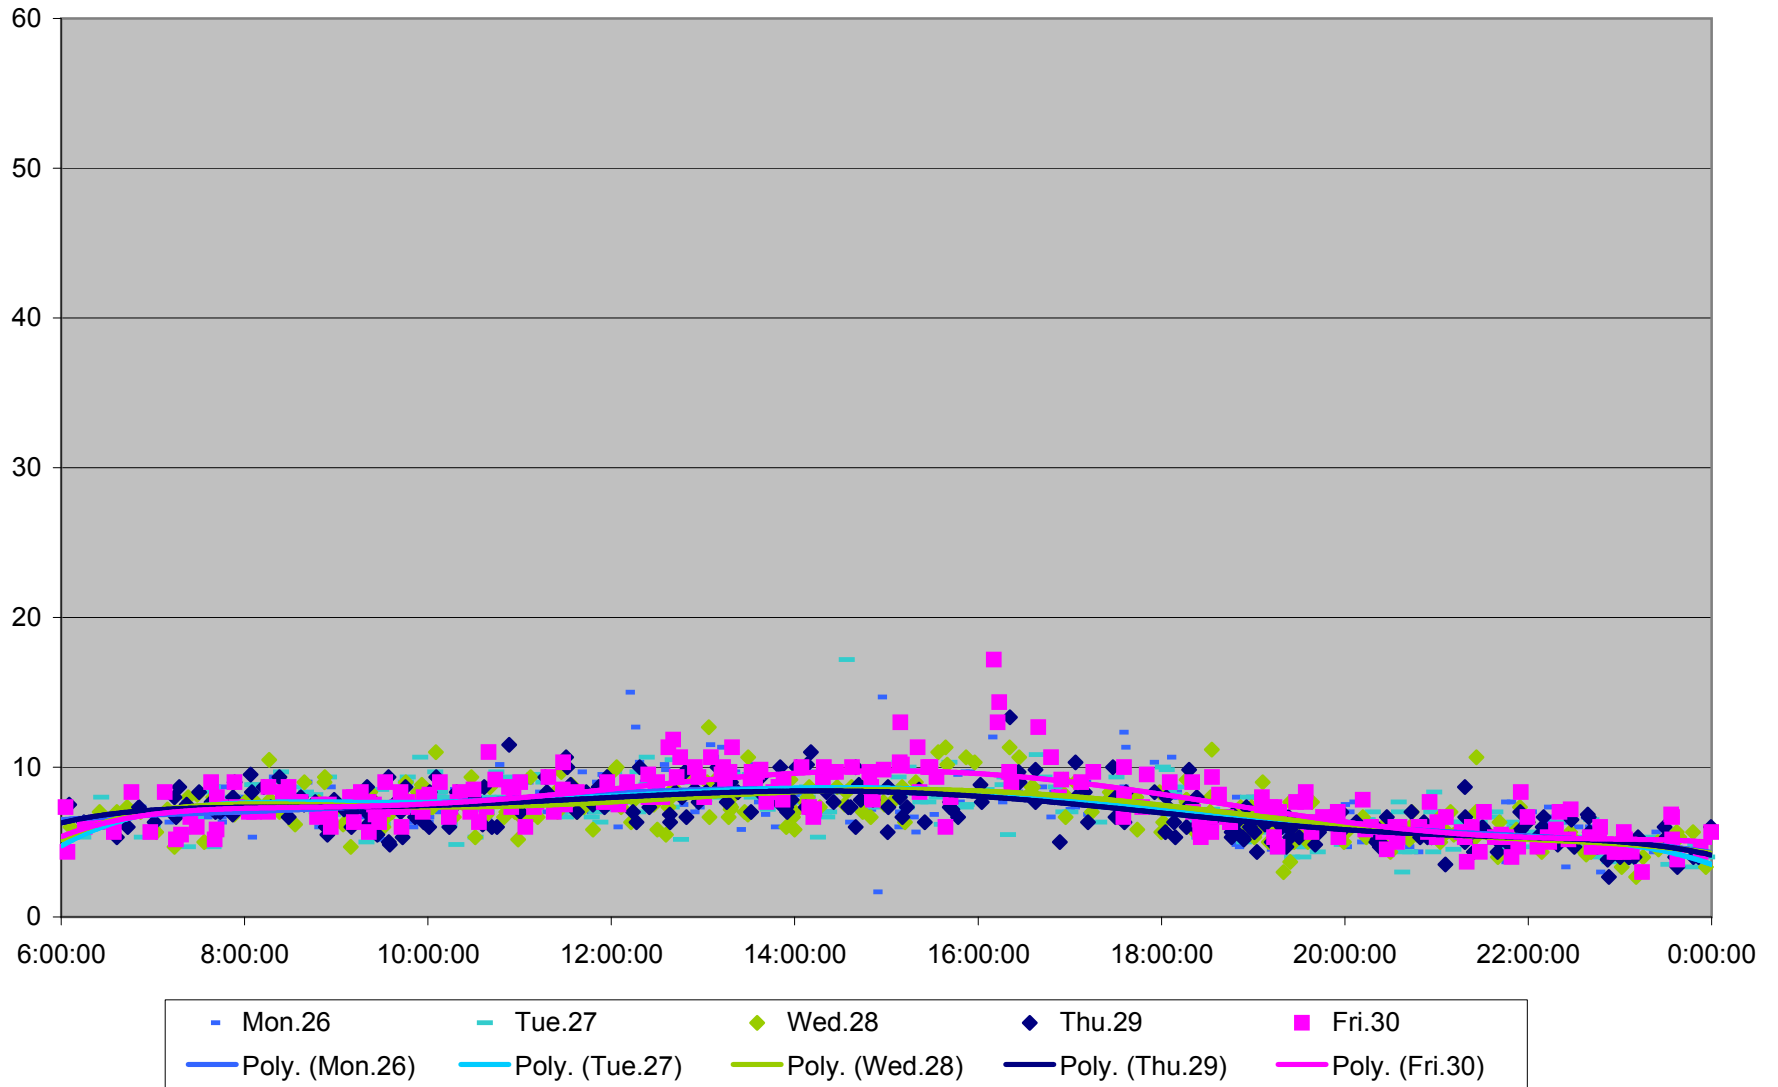

29 Dufferin Link Times From Eglinton To Lawrence Northbound March 2012