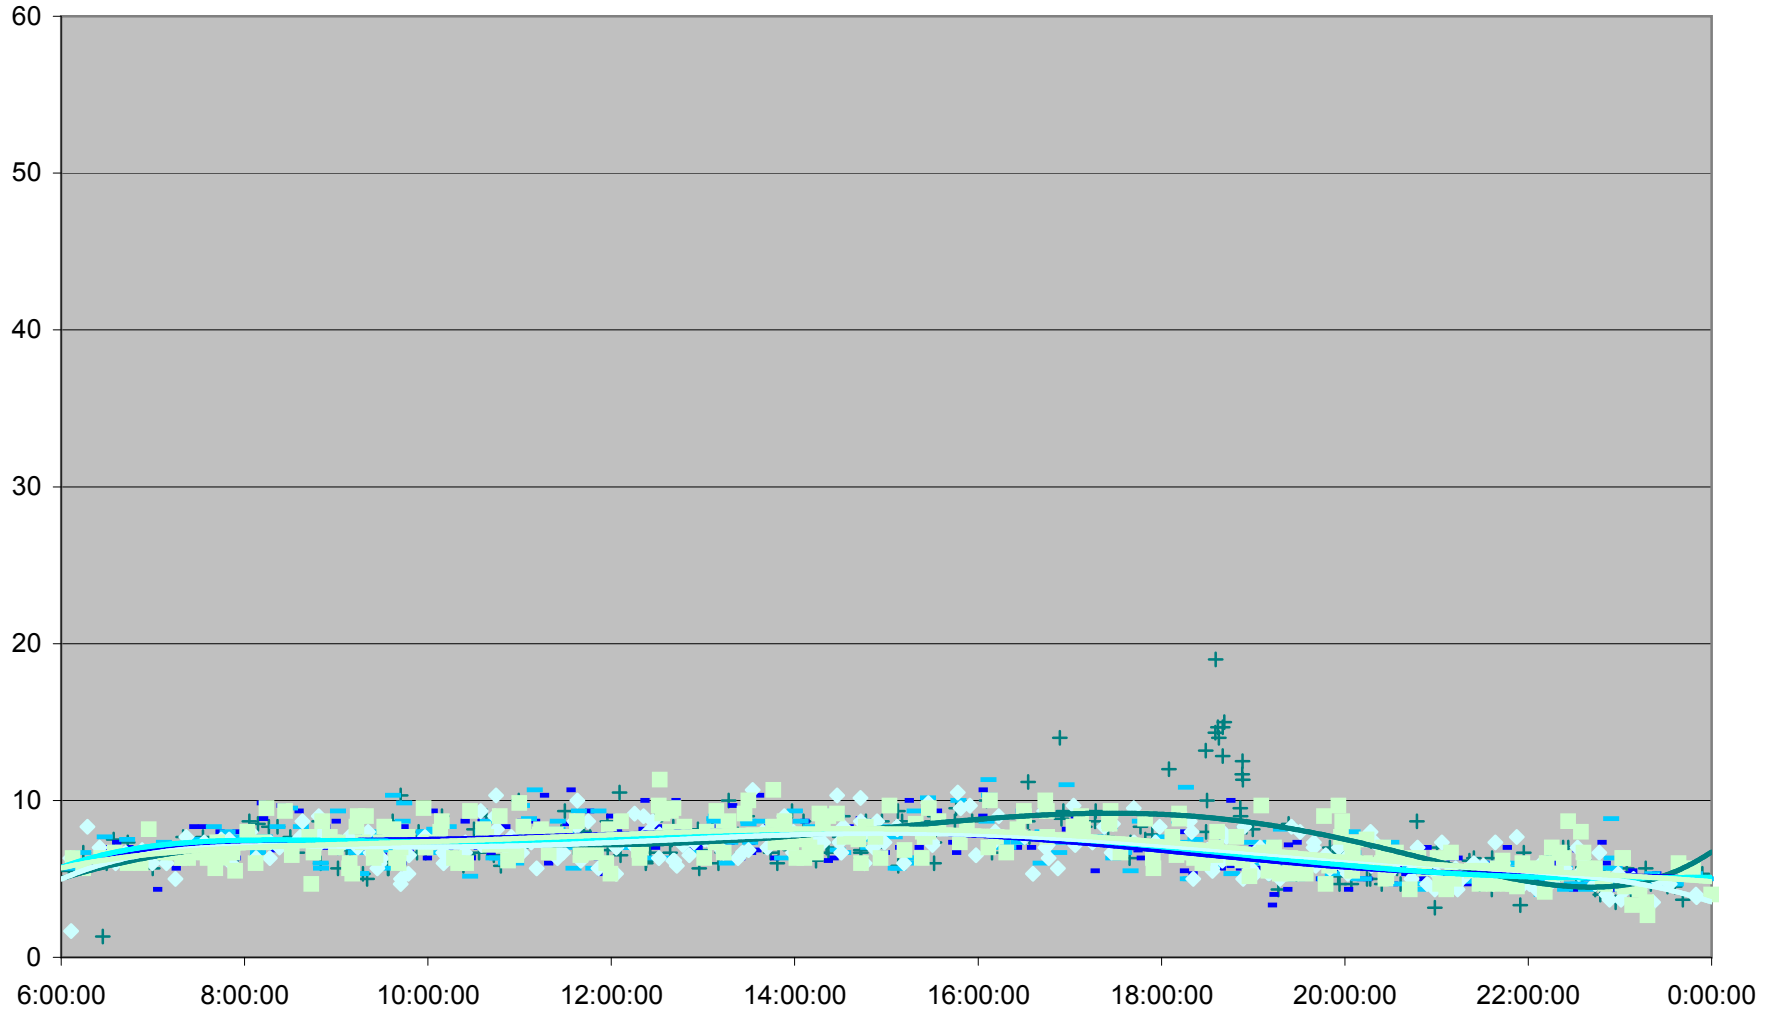

29 Dufferin Link Times From Eglinton To Lawrence Northbound March 2012