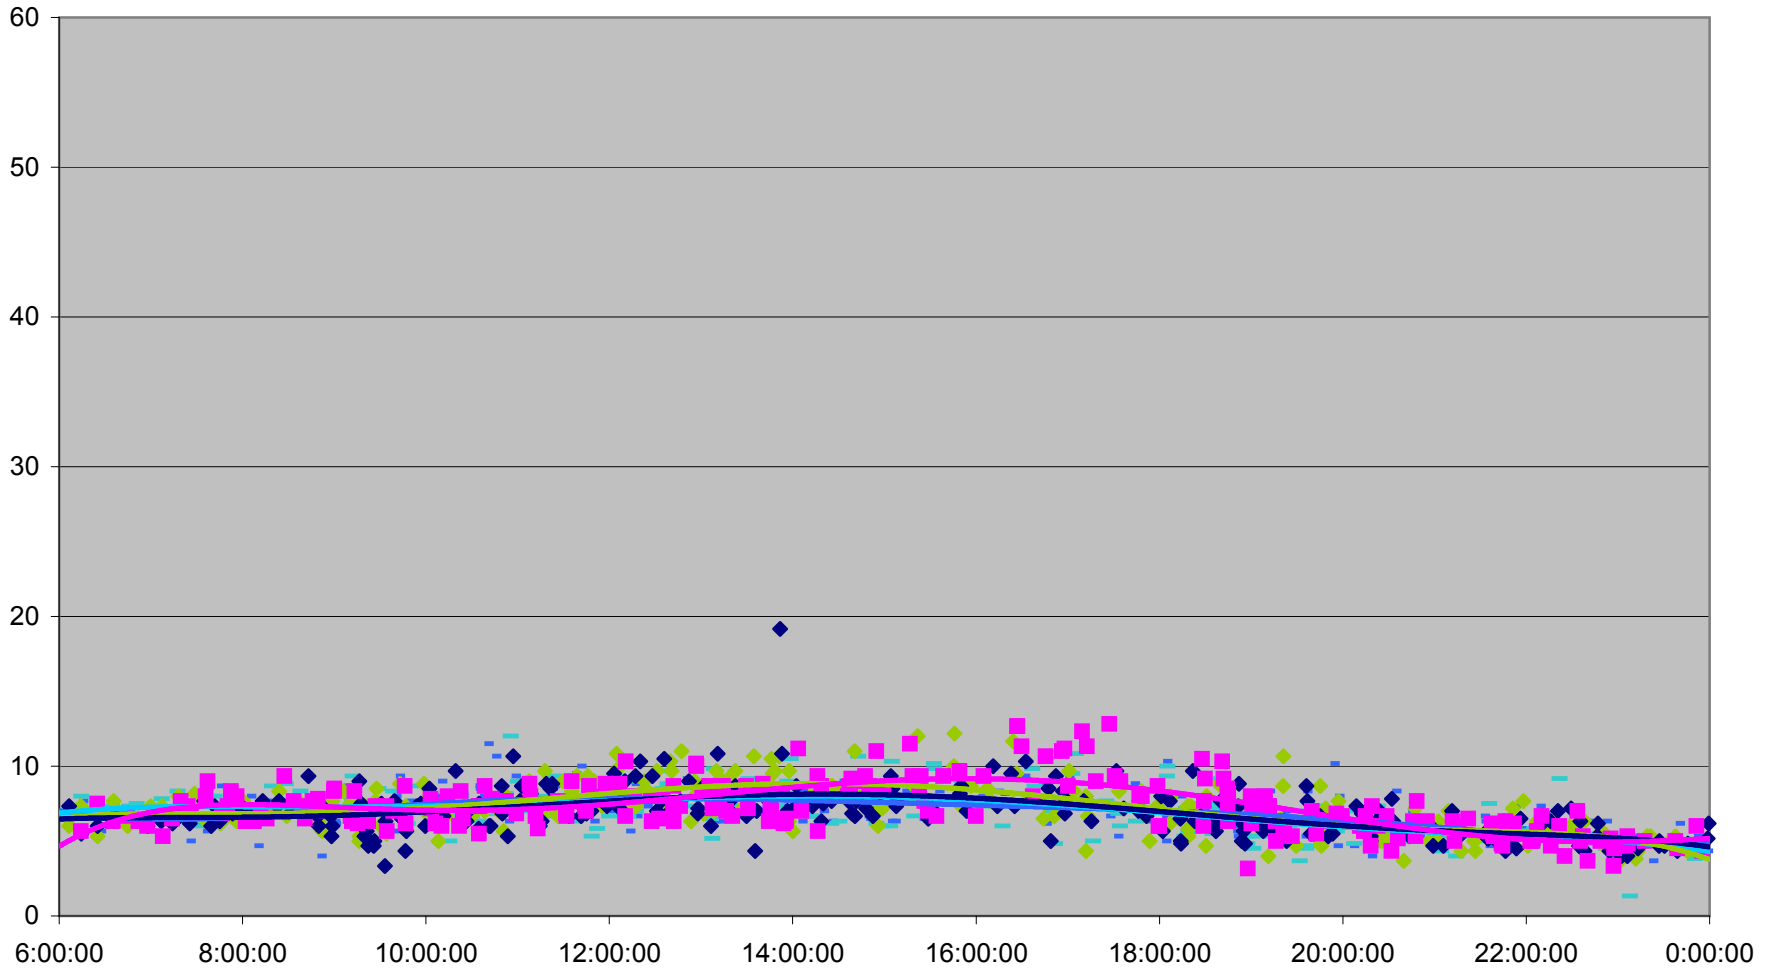

29 Dufferin Link Times From Eglinton To Lawrence Northbound March 2012