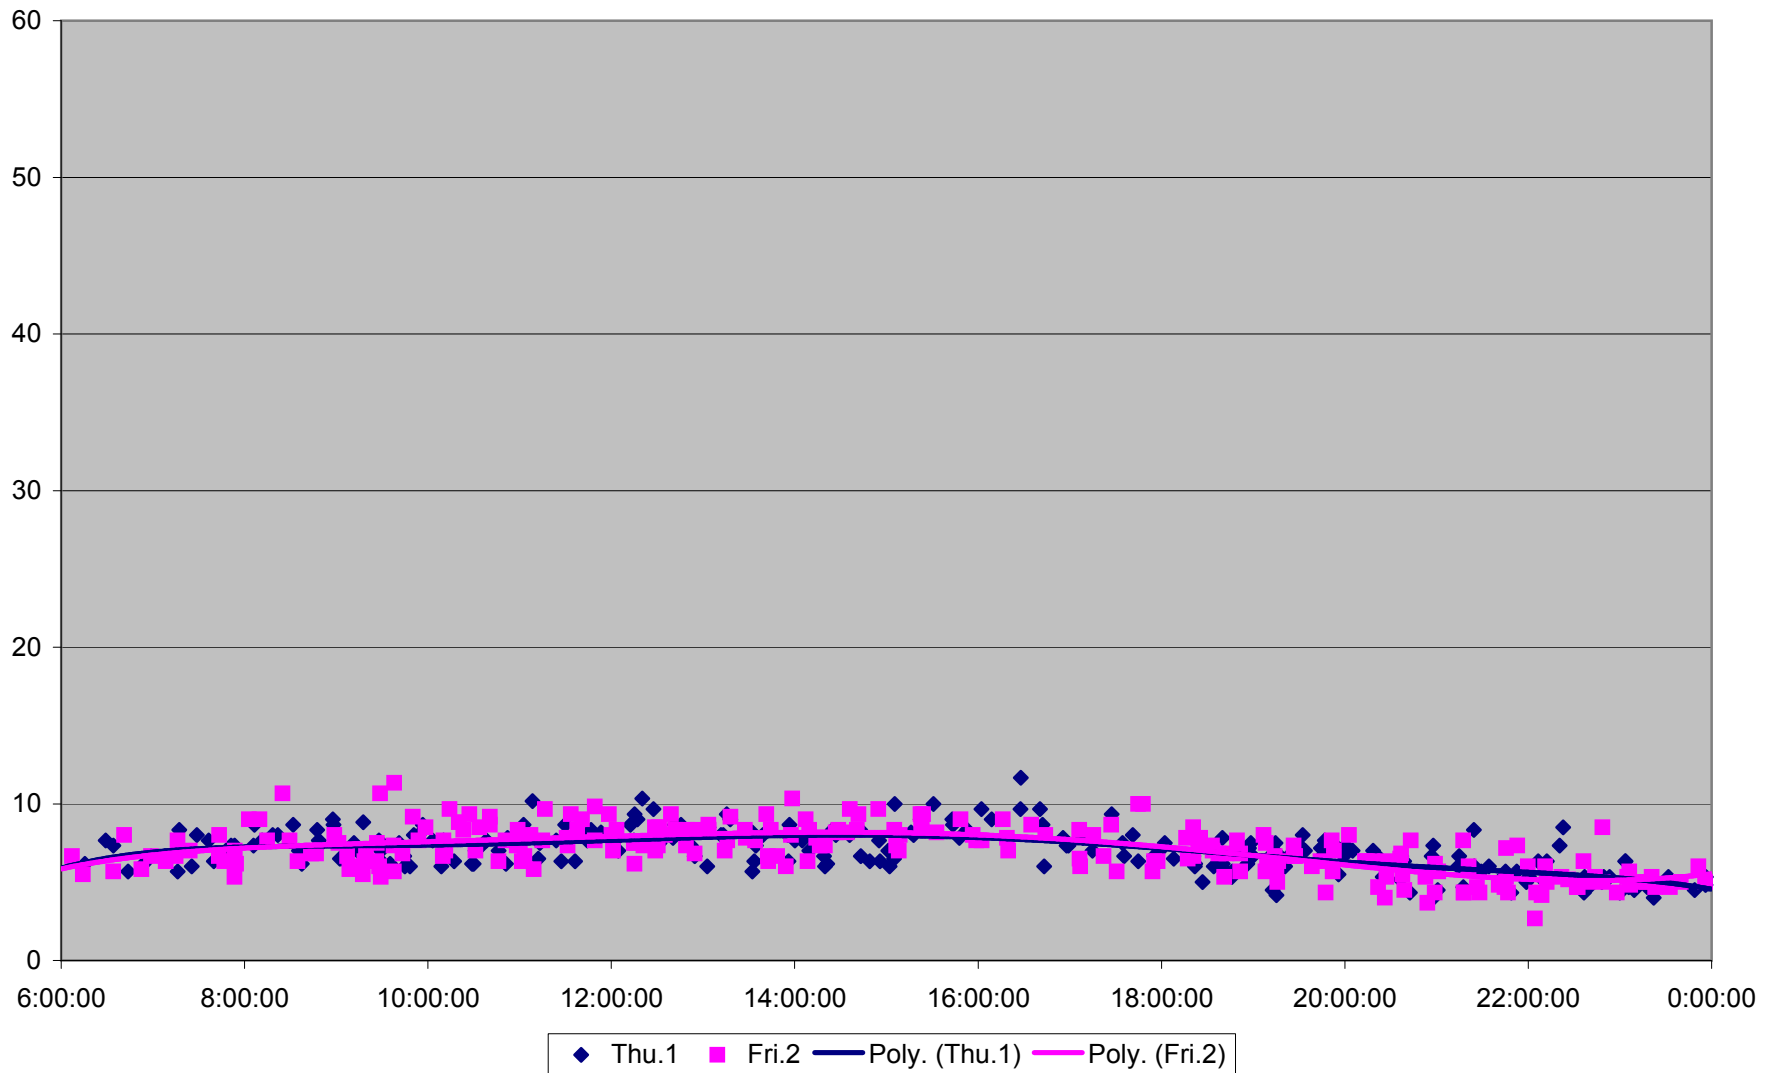

### 29 Dufferin Link Times From Eglinton To Lawrence Northbound March 2012