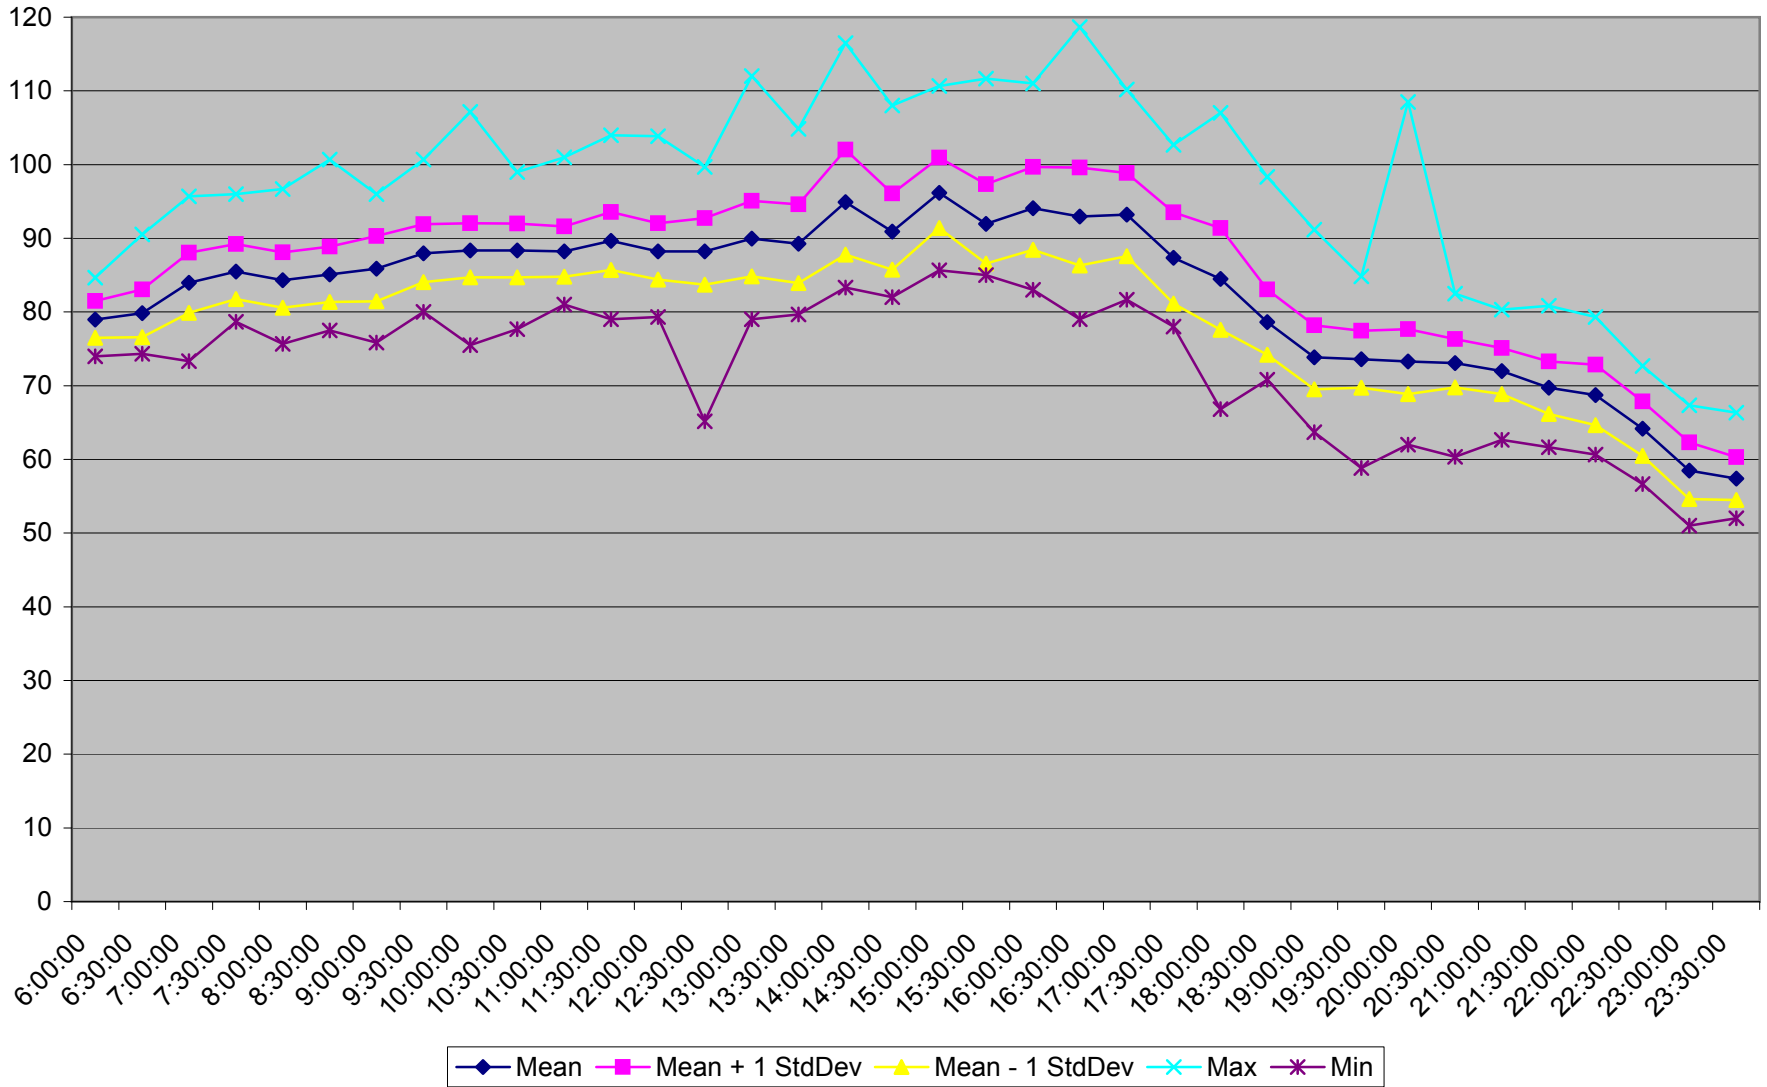

29 Dufferin Round Trip From King To Wilson Terminal March 2012 Weekdays

29 Dufferin Round Trip From King To Wilson Terminal March 2012 Saturdays

29 Dufferin Round Trip From King To Wilson Terminal March 2012 Sundays