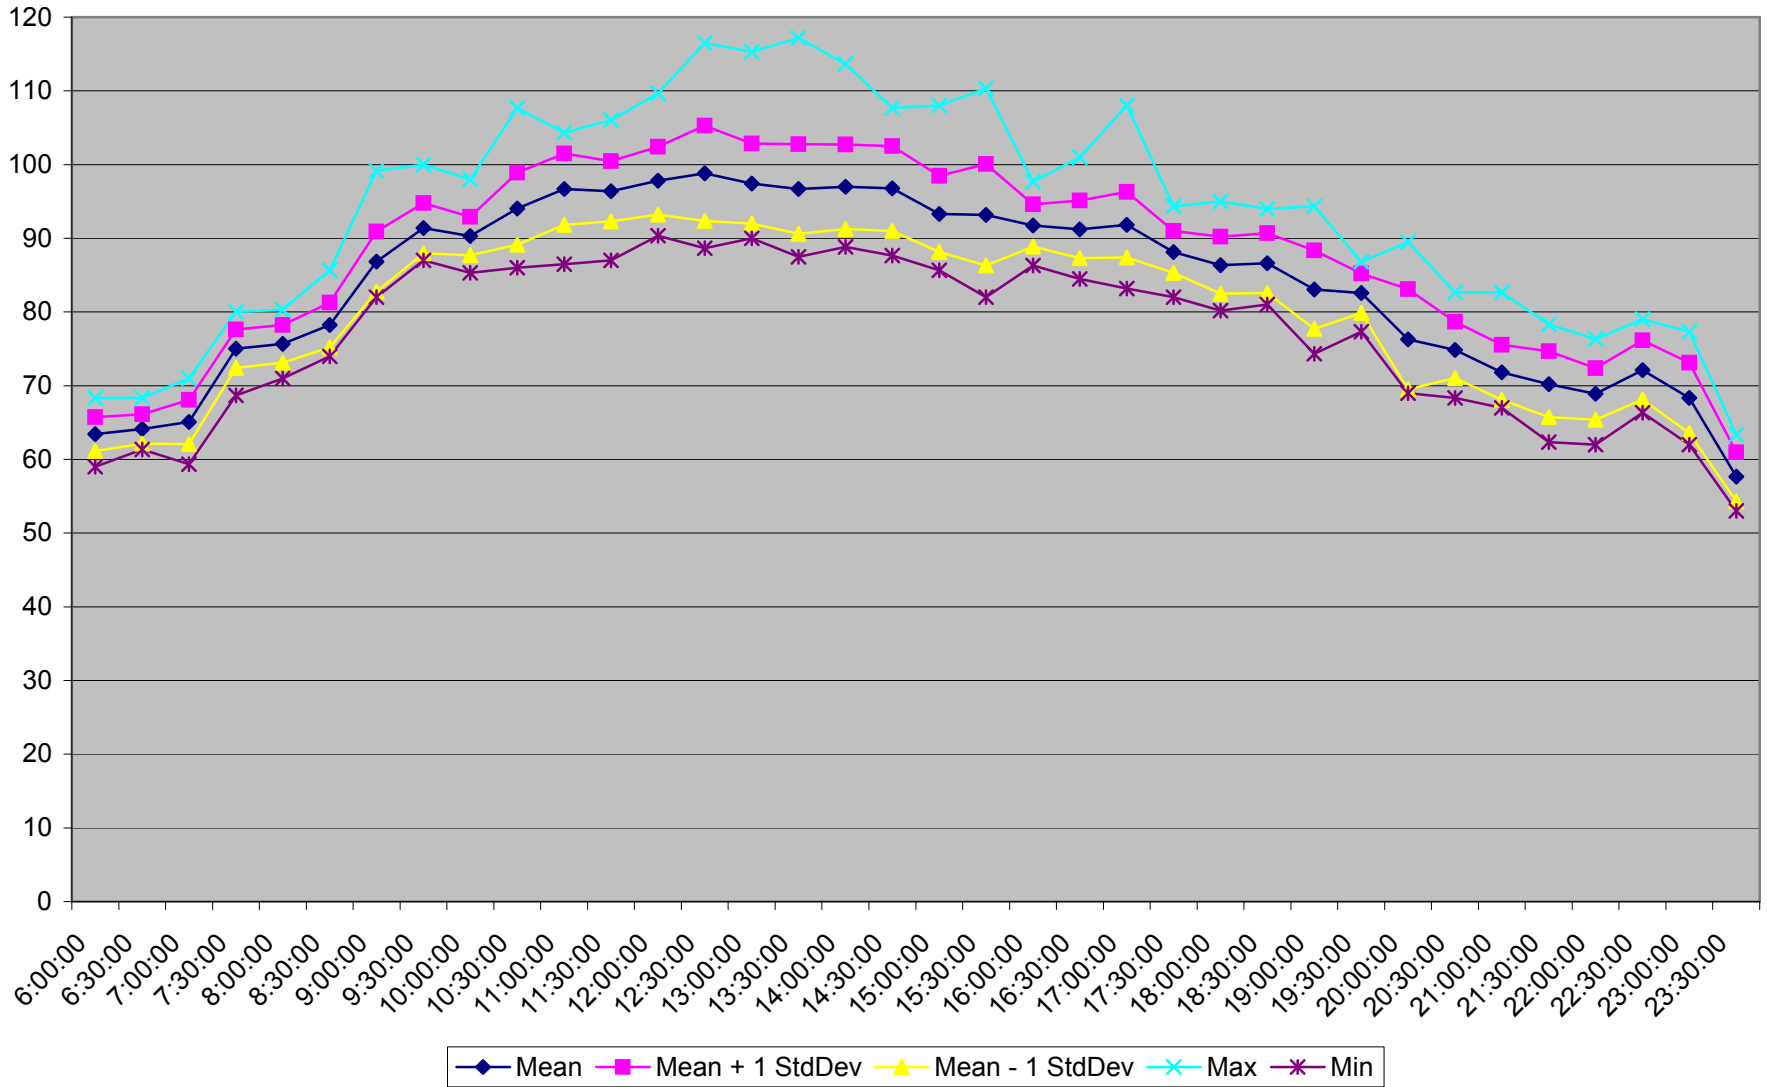

29 Dufferin Round Trip From King To Wilson Terminal March 2012 Weekdays

29 Dufferin Round Trip From King To Wilson Terminal March 2012 Saturdays

29 Dufferin Round Trip From King To Wilson Terminal March 2012 Sundays