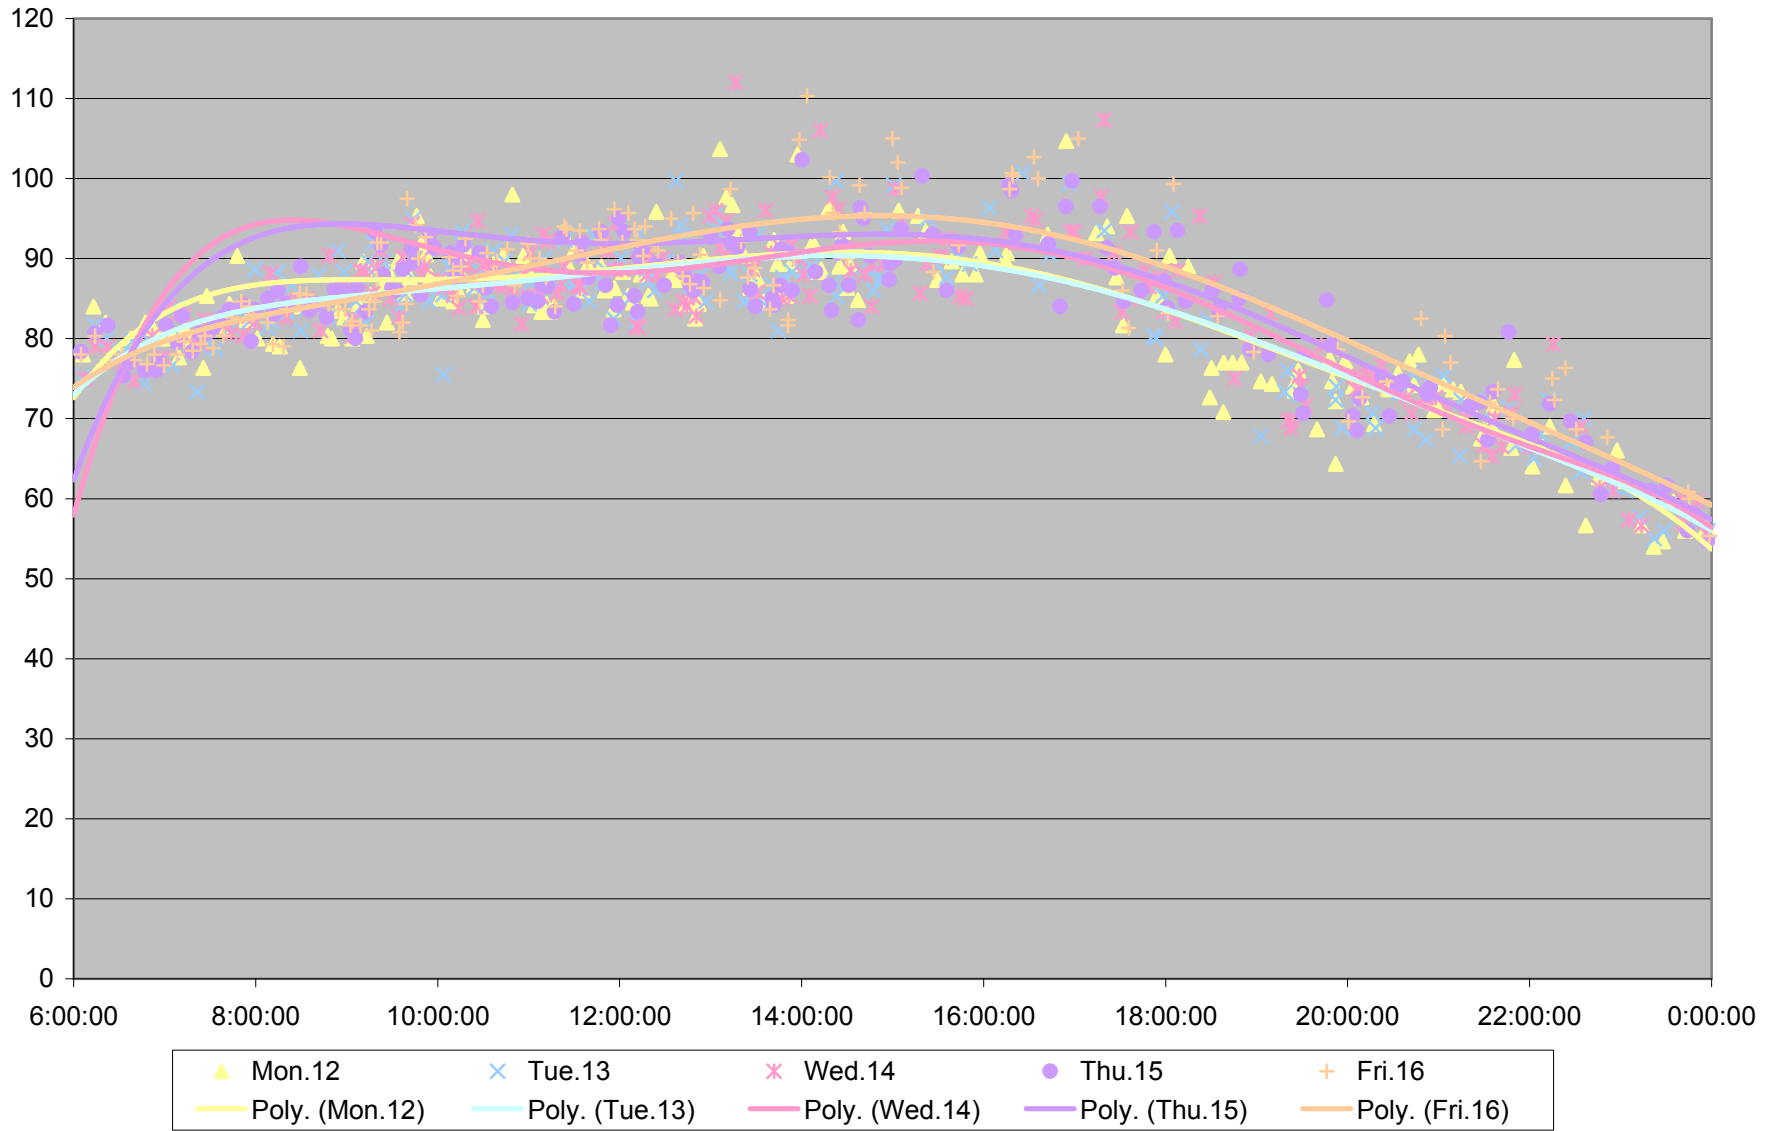

29 Dufferin Round Trip From King To Wilson Terminal March 2012

29 Dufferin Round Trip From King To Wilson Terminal March 2012

29 Dufferin Round Trip From King To Wilson Terminal March 2012

29 Dufferin Round Trip From King To Wilson Terminal March 2012