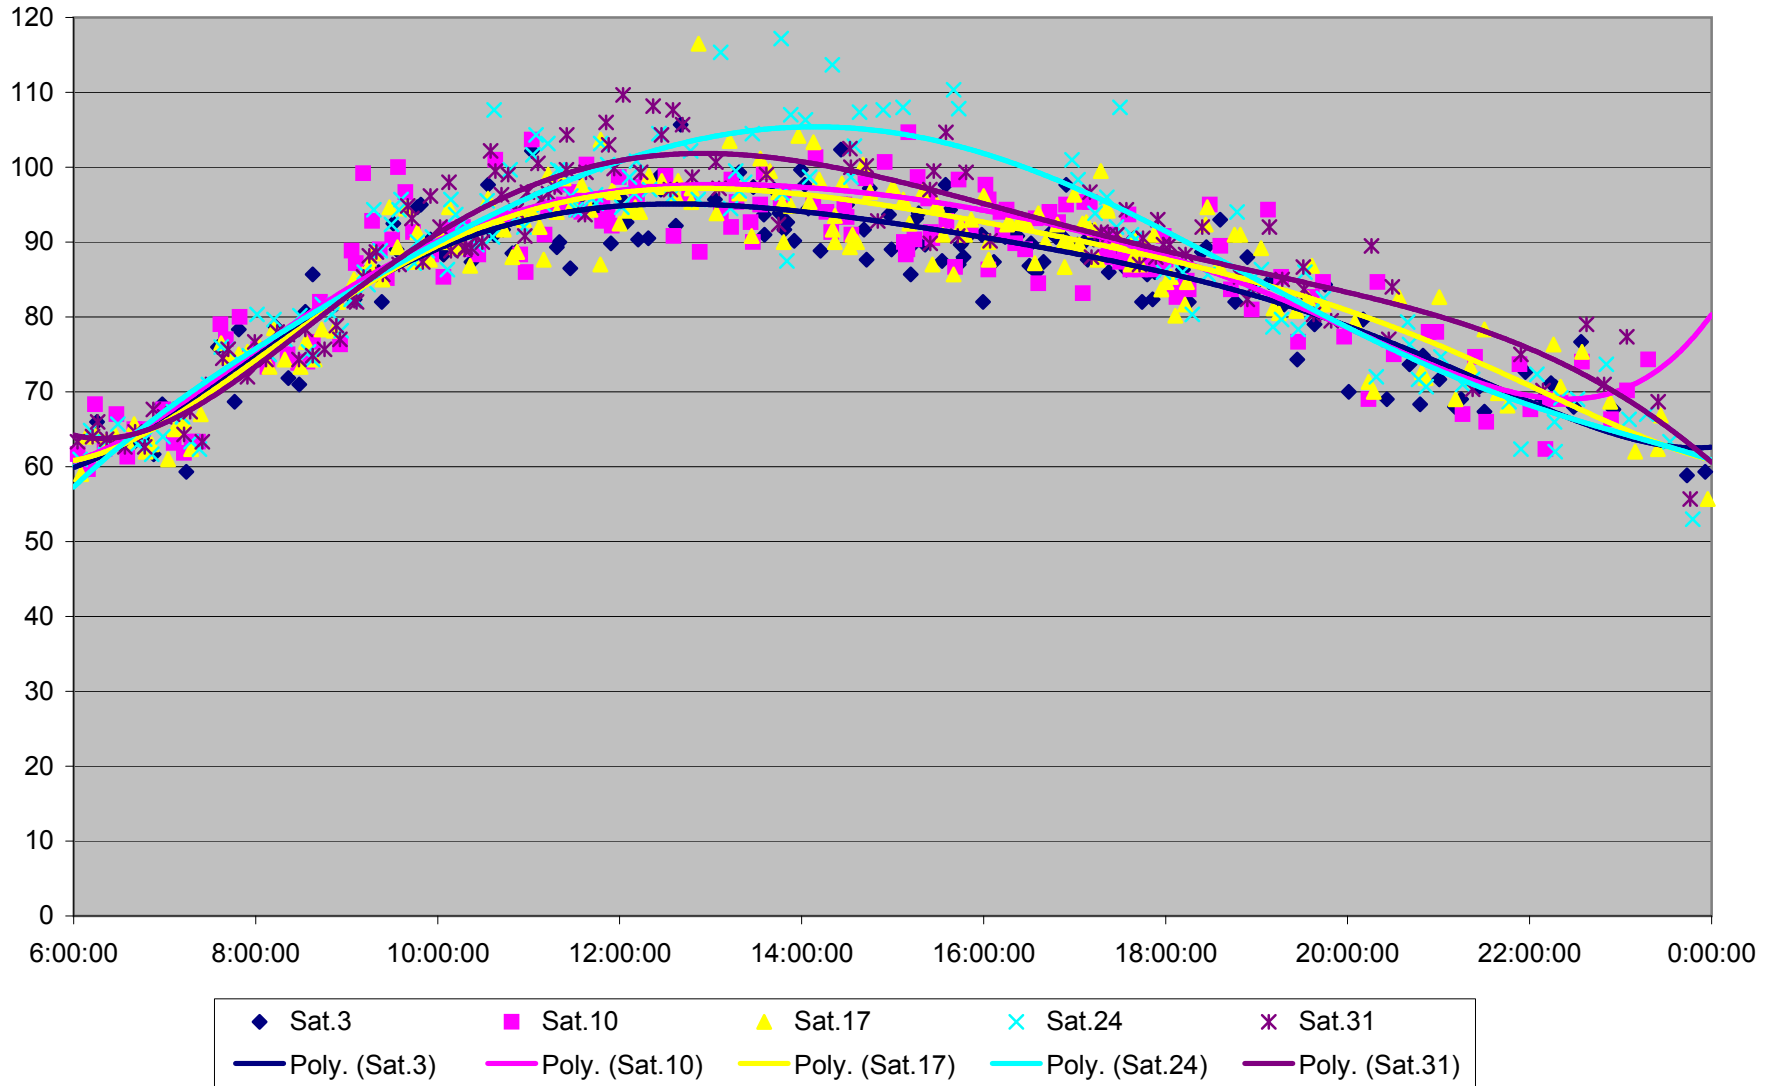

29 Dufferin Round Trip From King To Wilson Terminal March 2012

29 Dufferin Round Trip From King To Wilson Terminal March 2012

29 Dufferin Round Trip From King To Wilson Terminal March 2012

29 Dufferin Round Trip From King To Wilson Terminal March 2012