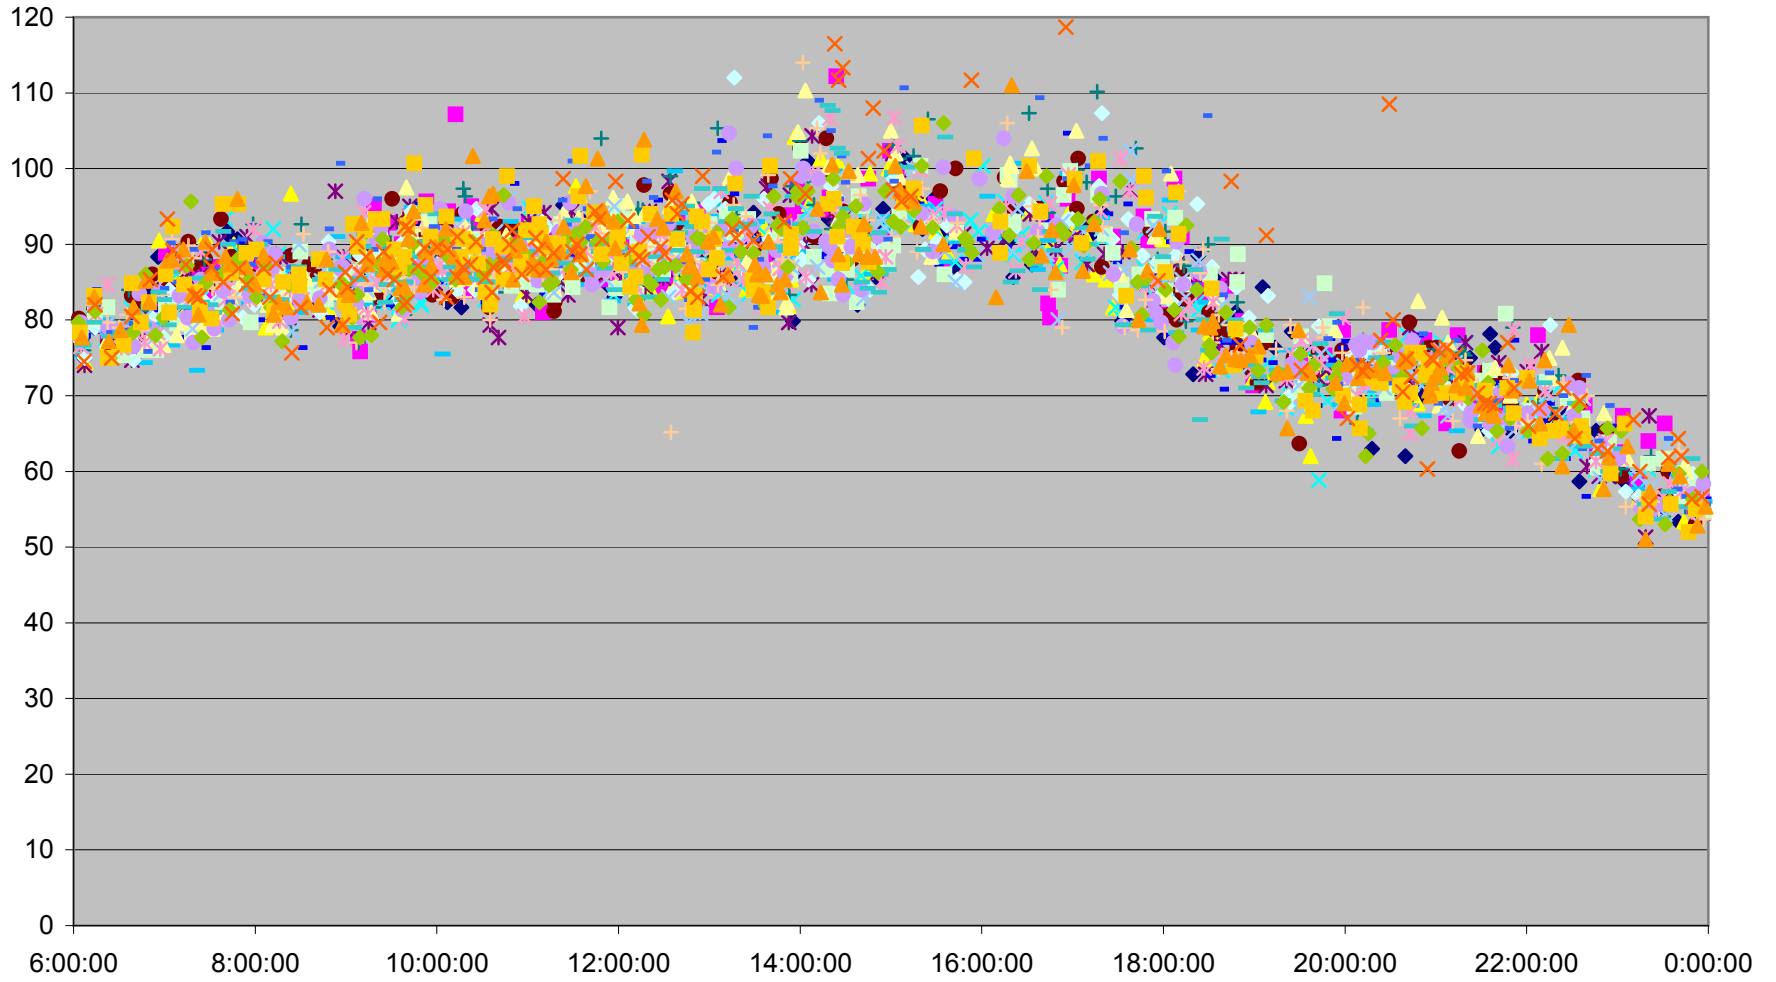

29 Dufferin Round Trip From King To Wilson Terminal March 2012

29 Dufferin Round Trip From King To Wilson Terminal March 2012

29 Dufferin Round Trip From King To Wilson Terminal March 2012

29 Dufferin Round Trip From King To Wilson Terminal March 2012