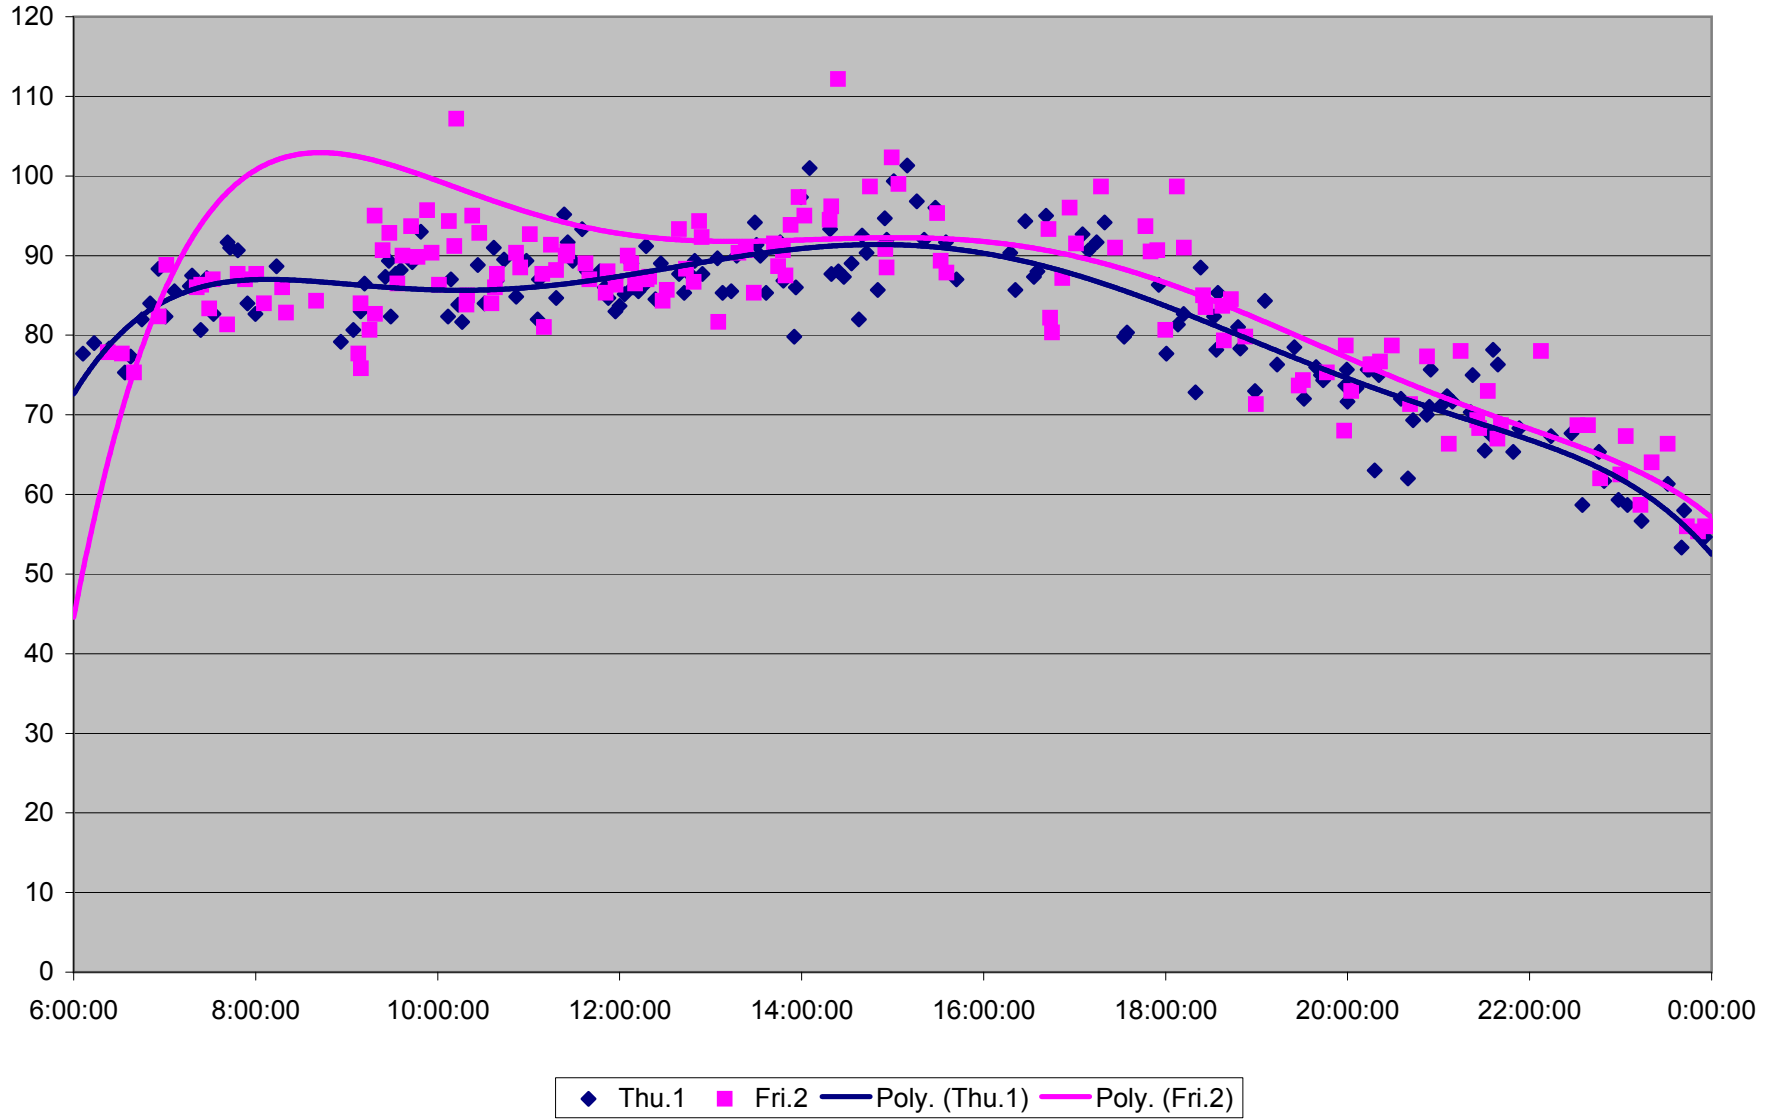

29 Dufferin Round Trip From King To Wilson Terminal March 2012

29 Dufferin Round Trip From King To Wilson Terminal March 2012

29 Dufferin Round Trip From King To Wilson Terminal March 2012

29 Dufferin Round Trip From King To Wilson Terminal March 2012