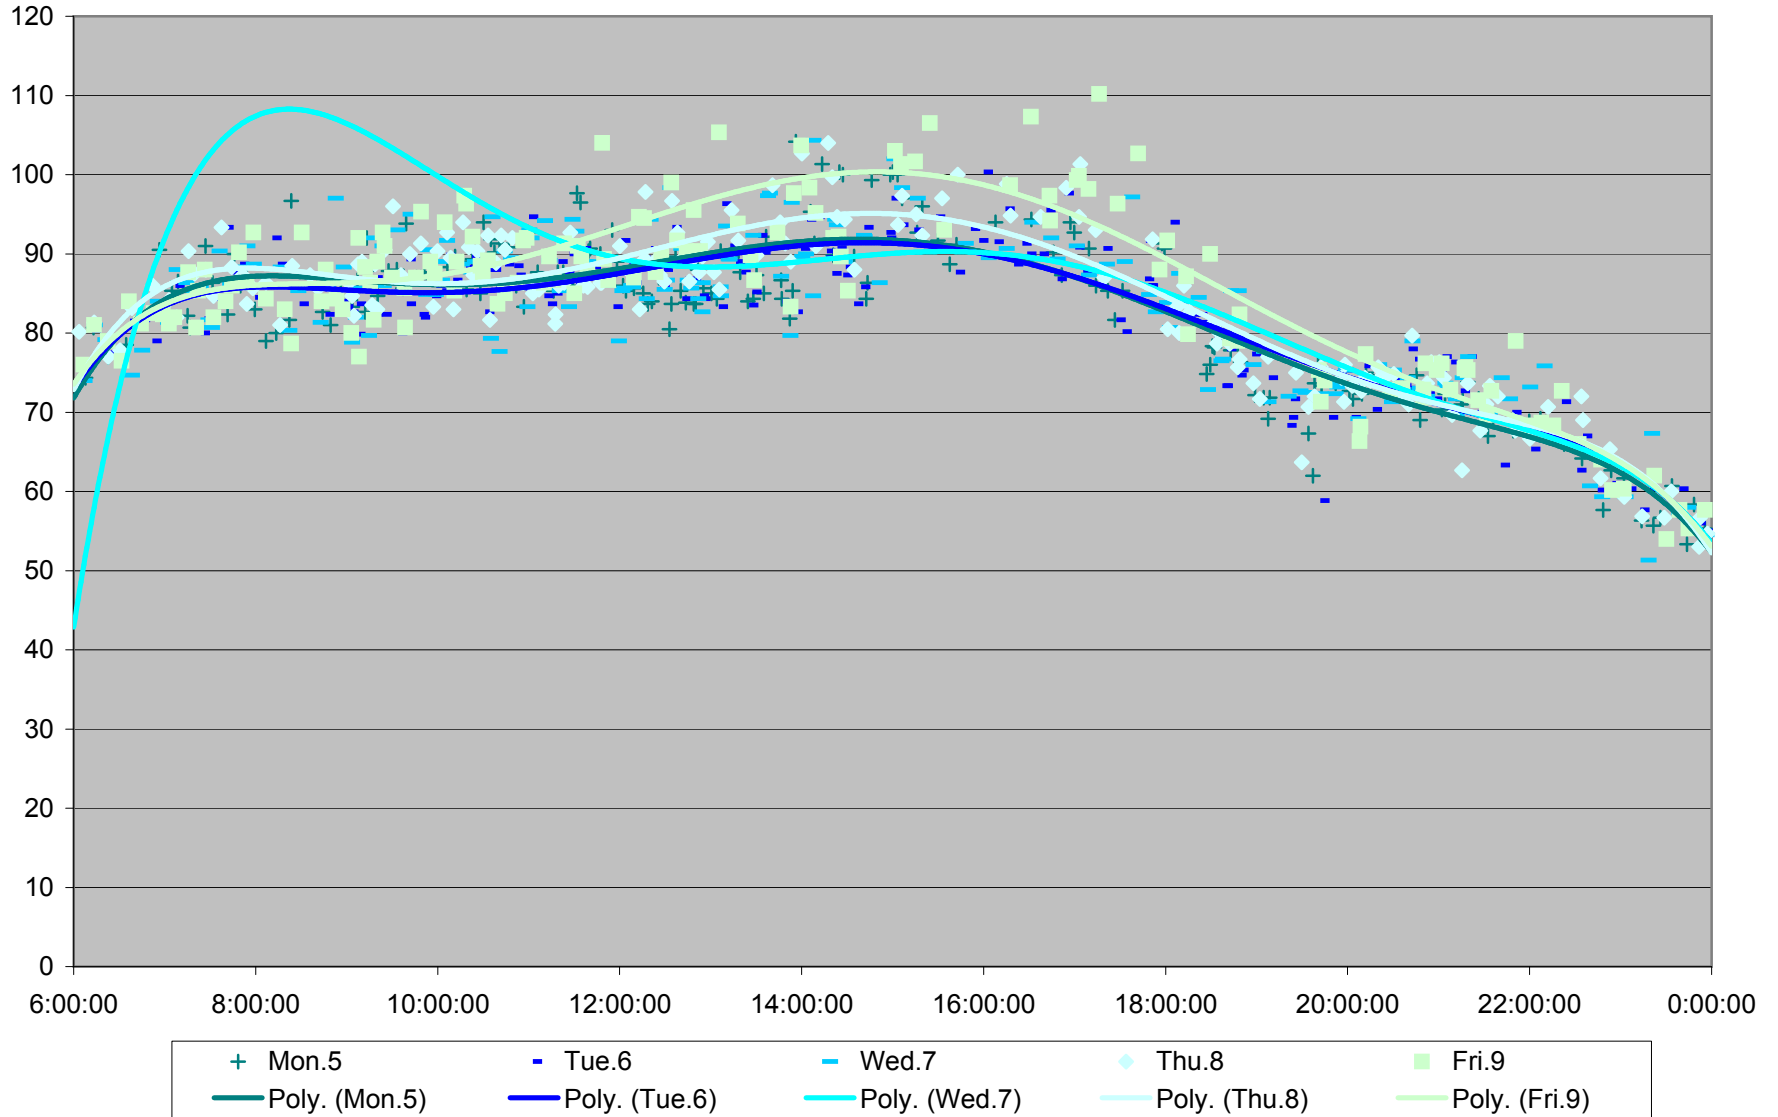

29 Dufferin Round Trip From King To Wilson Terminal March 2012

29 Dufferin Round Trip From King To Wilson Terminal March 2012

29 Dufferin Round Trip From King To Wilson Terminal March 2012

29 Dufferin Round Trip From King To Wilson Terminal March 2012