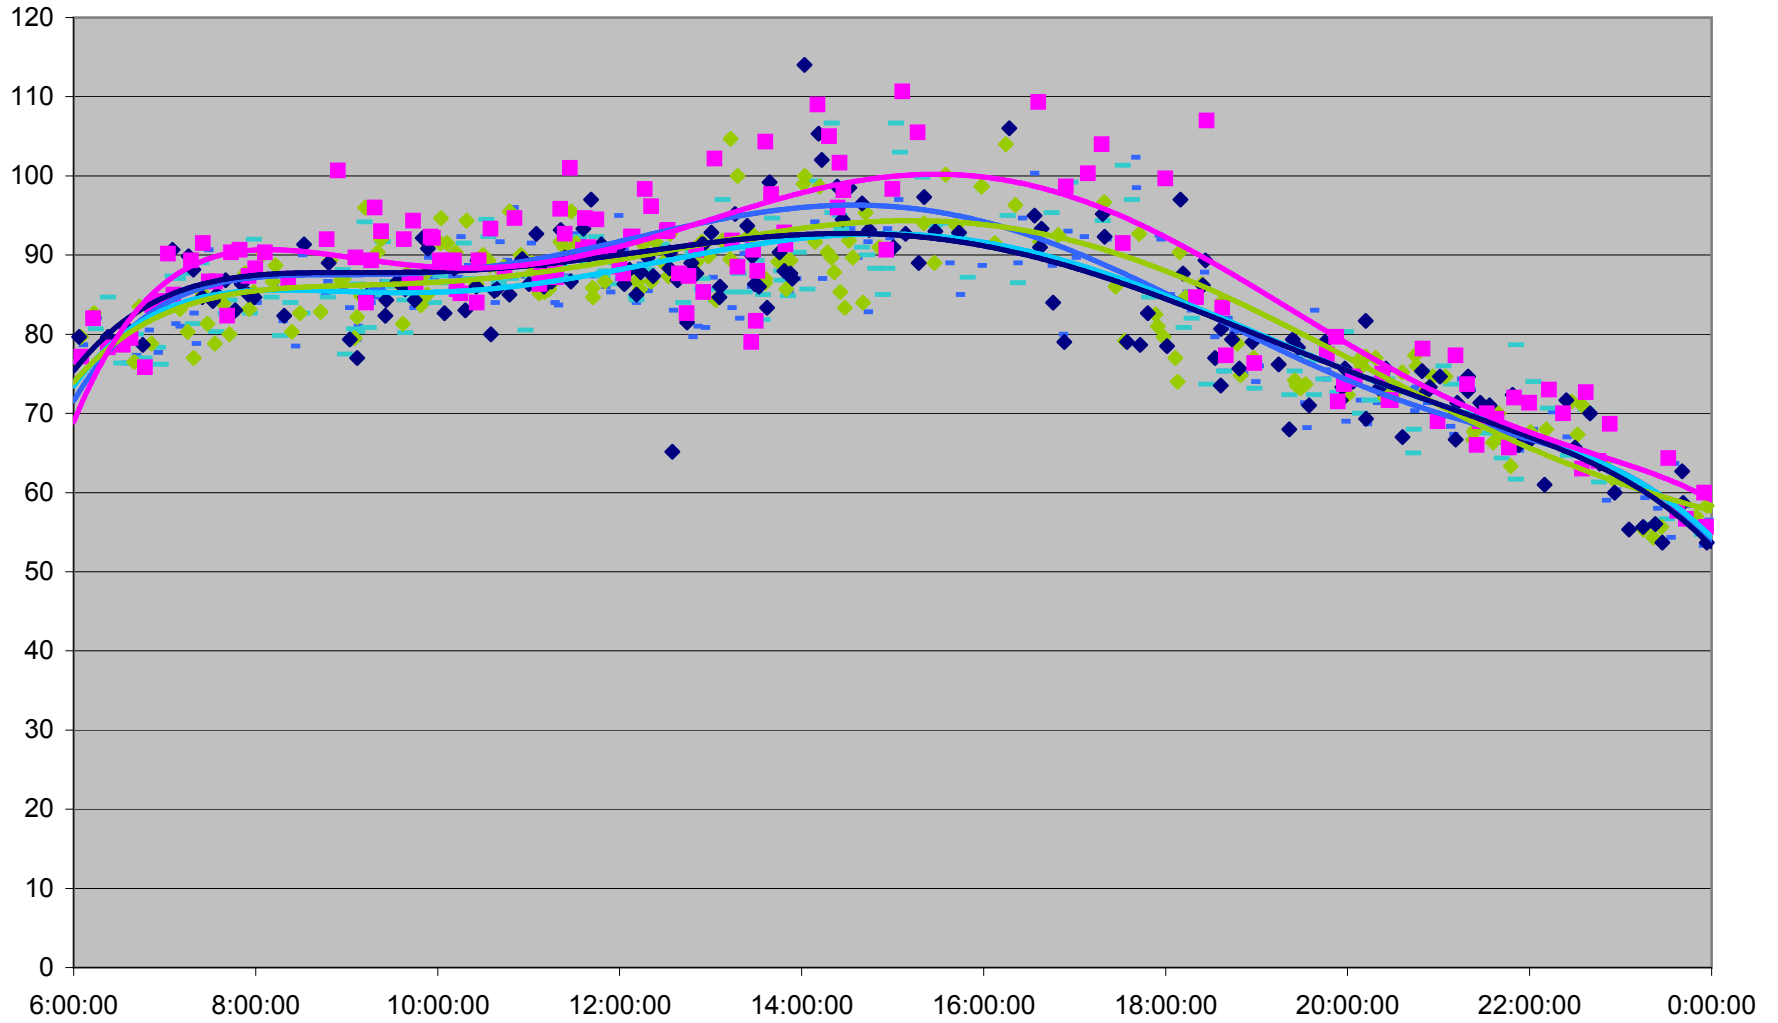

29 Dufferin Round Trip From King To Wilson Terminal March 2012

29 Dufferin Round Trip From King To Wilson Terminal March 2012

29 Dufferin Round Trip From King To Wilson Terminal March 2012

29 Dufferin Round Trip From King To Wilson Terminal March 2012