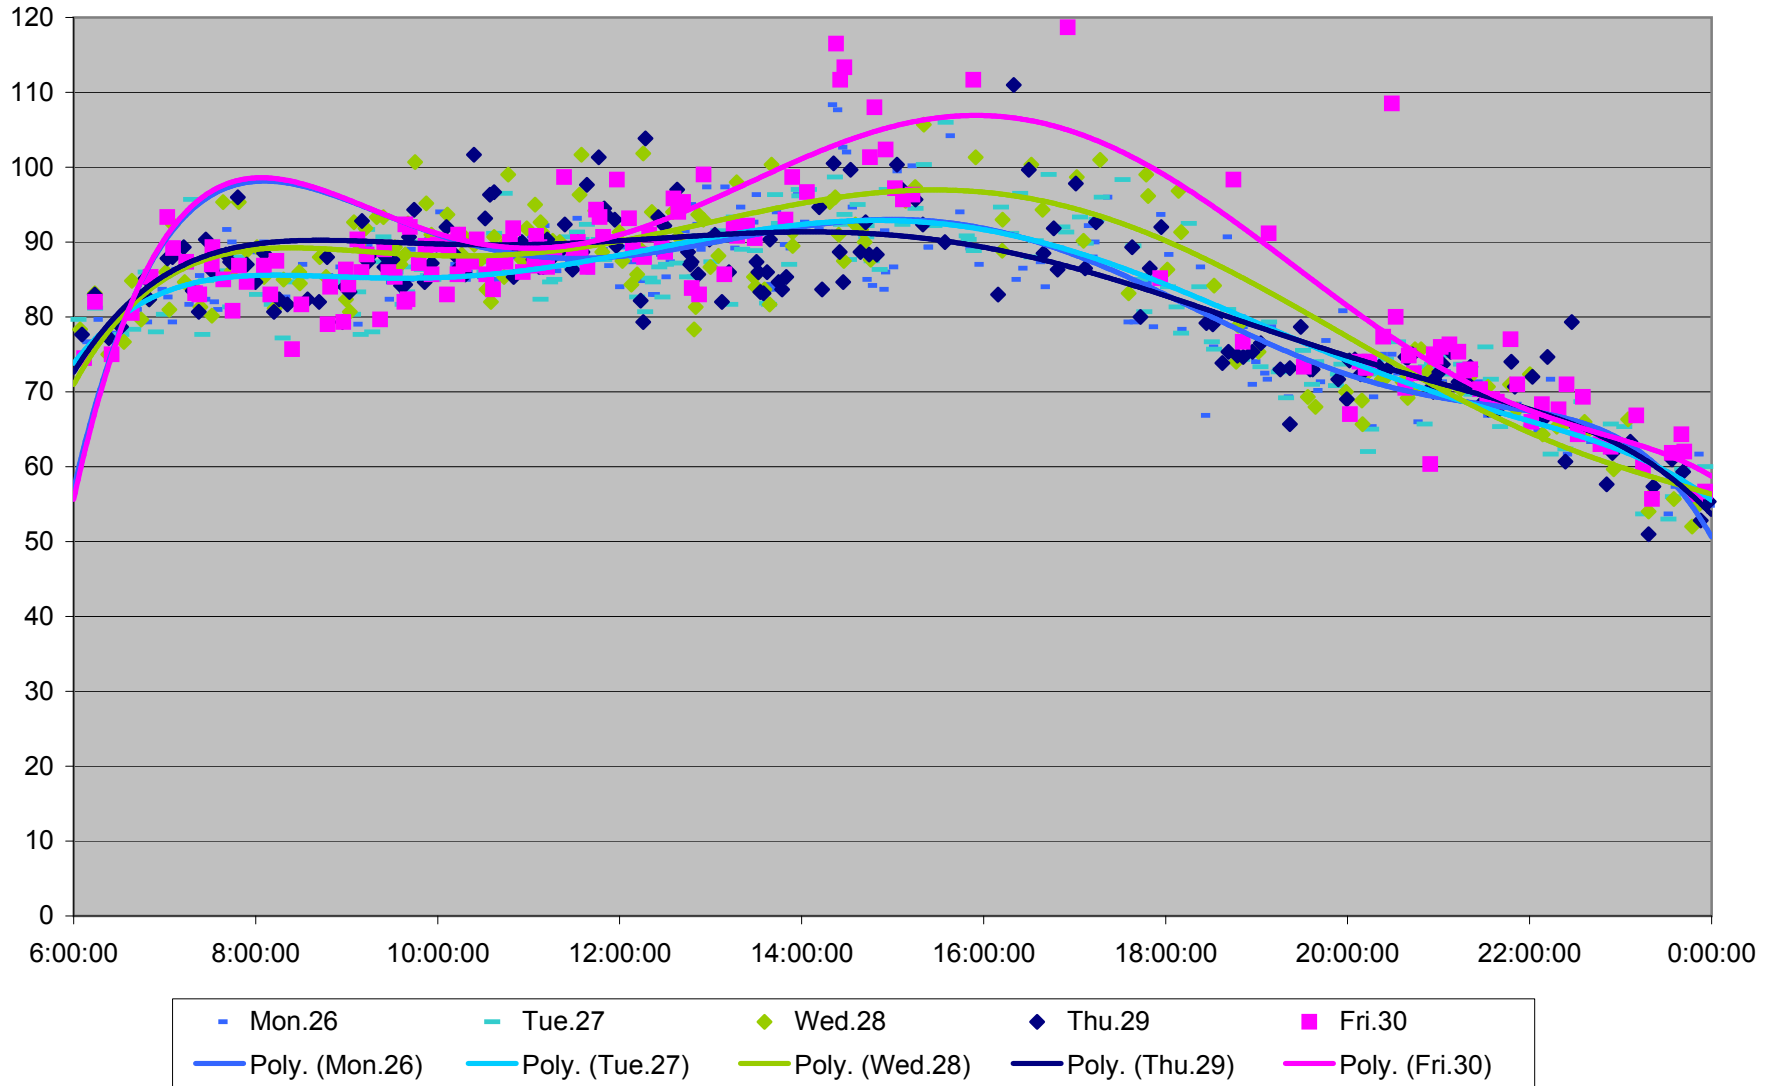

29 Dufferin Round Trip From King To Wilson Terminal March 2012

29 Dufferin Round Trip From King To Wilson Terminal March 2012

29 Dufferin Round Trip From King To Wilson Terminal March 2012

29 Dufferin Round Trip From King To Wilson Terminal March 2012