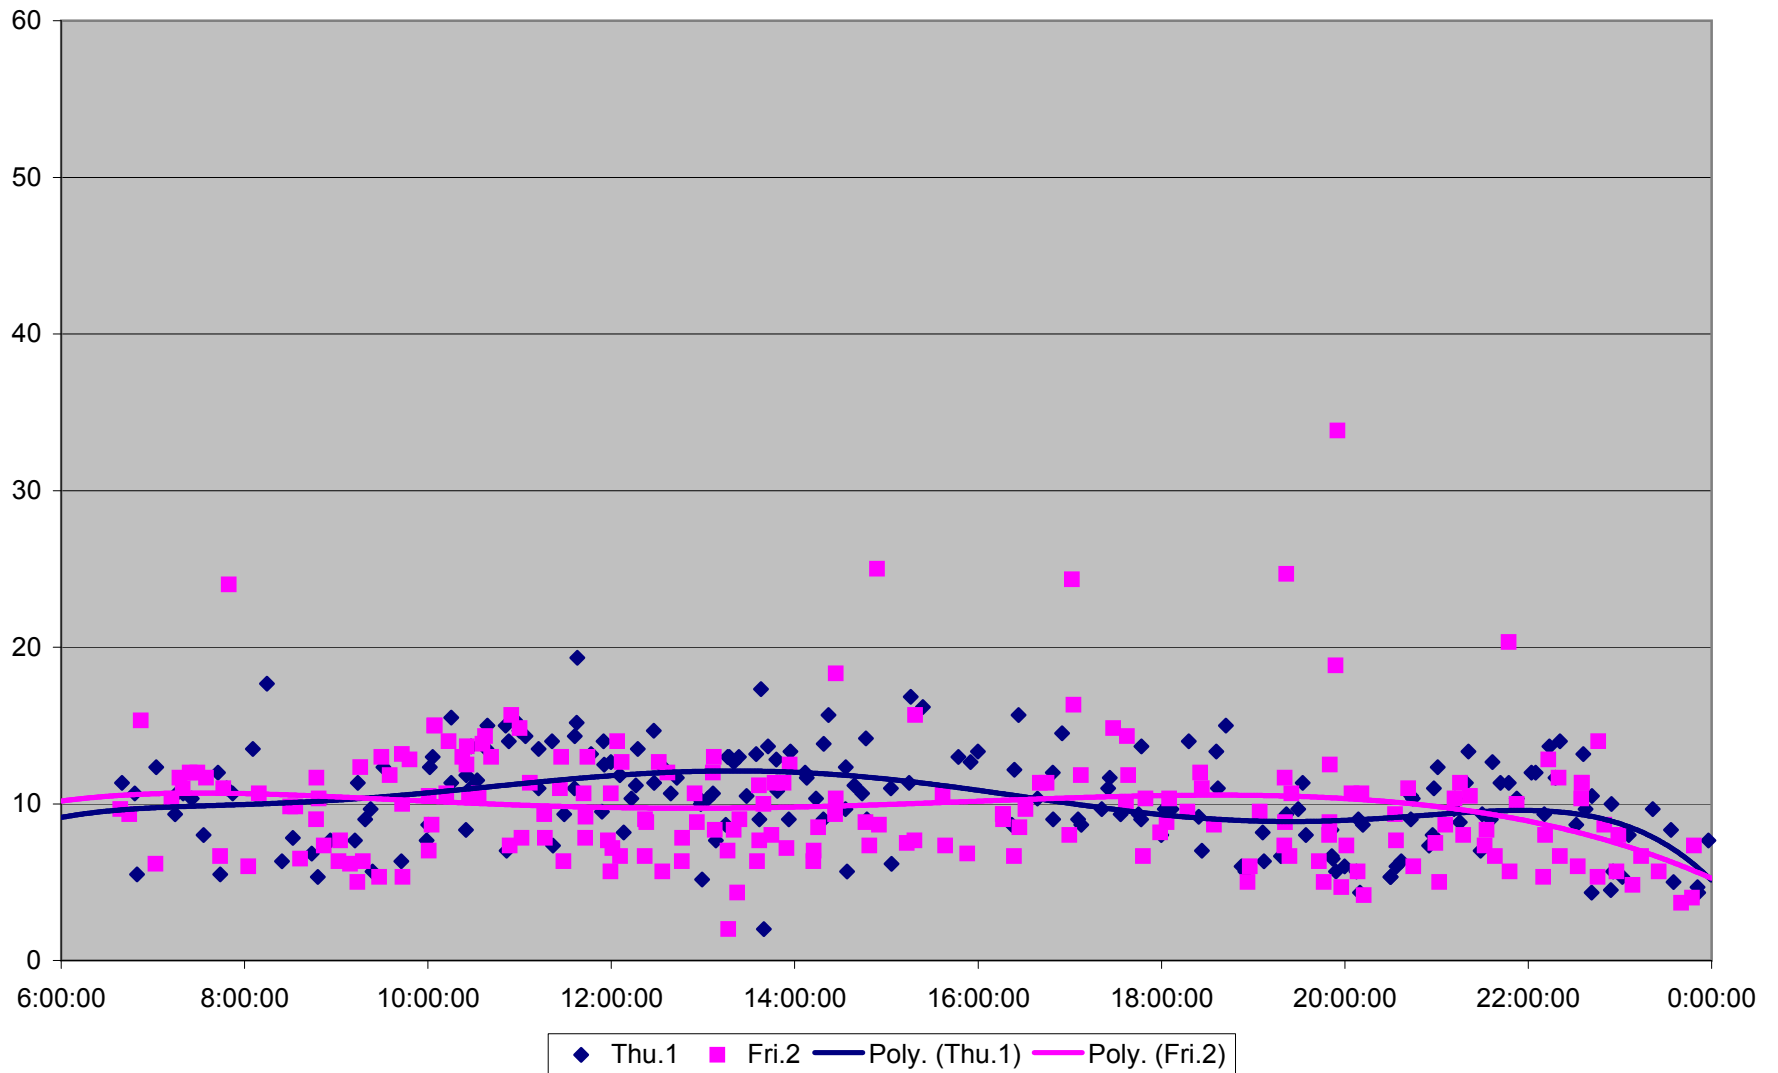

29 Dufferin Terminal Round Trip From King To Dufferin Loop March 2012

29 Dufferin Terminal Round Trip From King To Dufferin Loop March 2012

29 Dufferin Terminal Round Trip From King To Dufferin Loop March 2012

29 Dufferin Terminal Round Trip From King To Dufferin Loop March 2012

29 Dufferin Terminal Round Trip From King To Dufferin Loop March 2012