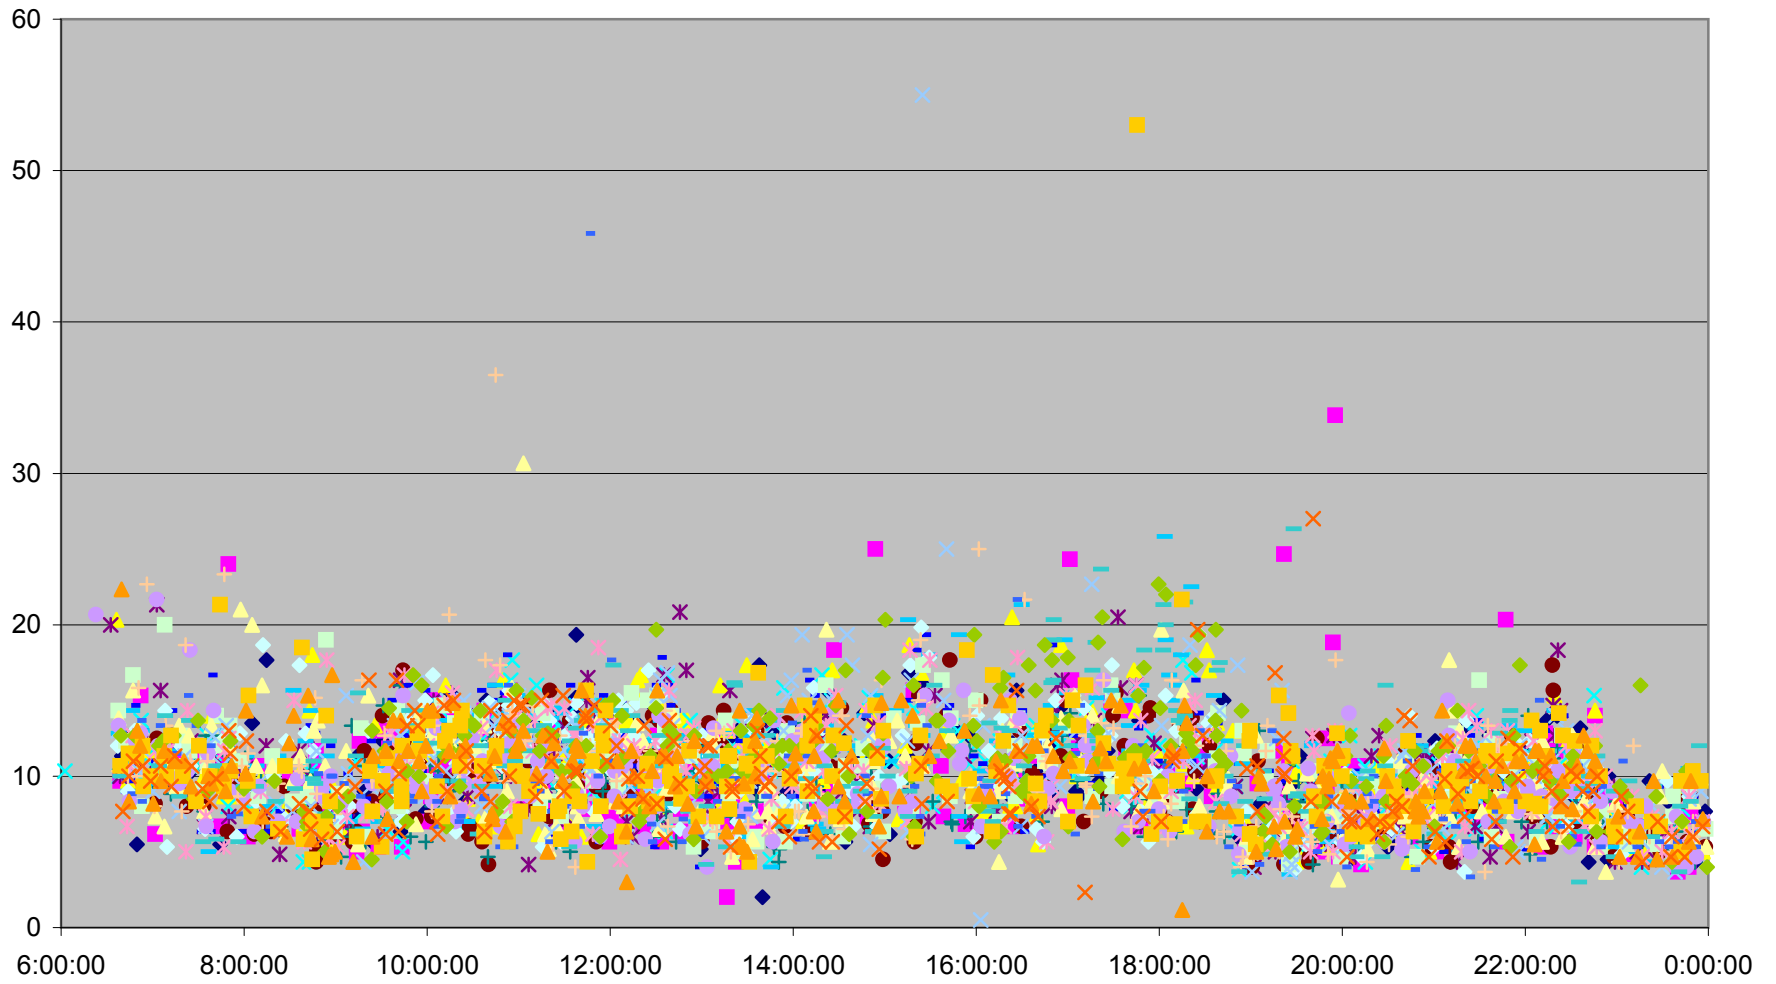

29 Dufferin Terminal Round Trip From King To Dufferin Loop March 2012

29 Dufferin Terminal Round Trip From King To Dufferin Loop March 2012

29 Dufferin Terminal Round Trip From King To Dufferin Loop March 2012

- | | | | | | | | | | | | |
|----------|----------|----------|----------|----------|----------|----------|----------|----------|----------|----------|----------|
| ◆ Thu.1 | ■ Fri.2 | ▲ Mon.5 | × Tue.6 | ✱ Wed.7 | ● Thu.8 | + Fri.9 | - Mon.12 | - Tue.13 | ◇ Wed.14 | ■ Thu.15 | ▲ Fri.16 |
| × Mon.19 | ✱ Tue.20 | ● Wed.21 | + Thu.22 | - Fri.23 | - Mon.26 | ◇ Tue.27 | ■ Wed.28 | ▲ Thu.29 | × Fri.30 | | |

29 Dufferin Terminal Round Trip From King To Dufferin Loop March 2012

29 Dufferin Terminal Round Trip From King To Dufferin Loop March 2012