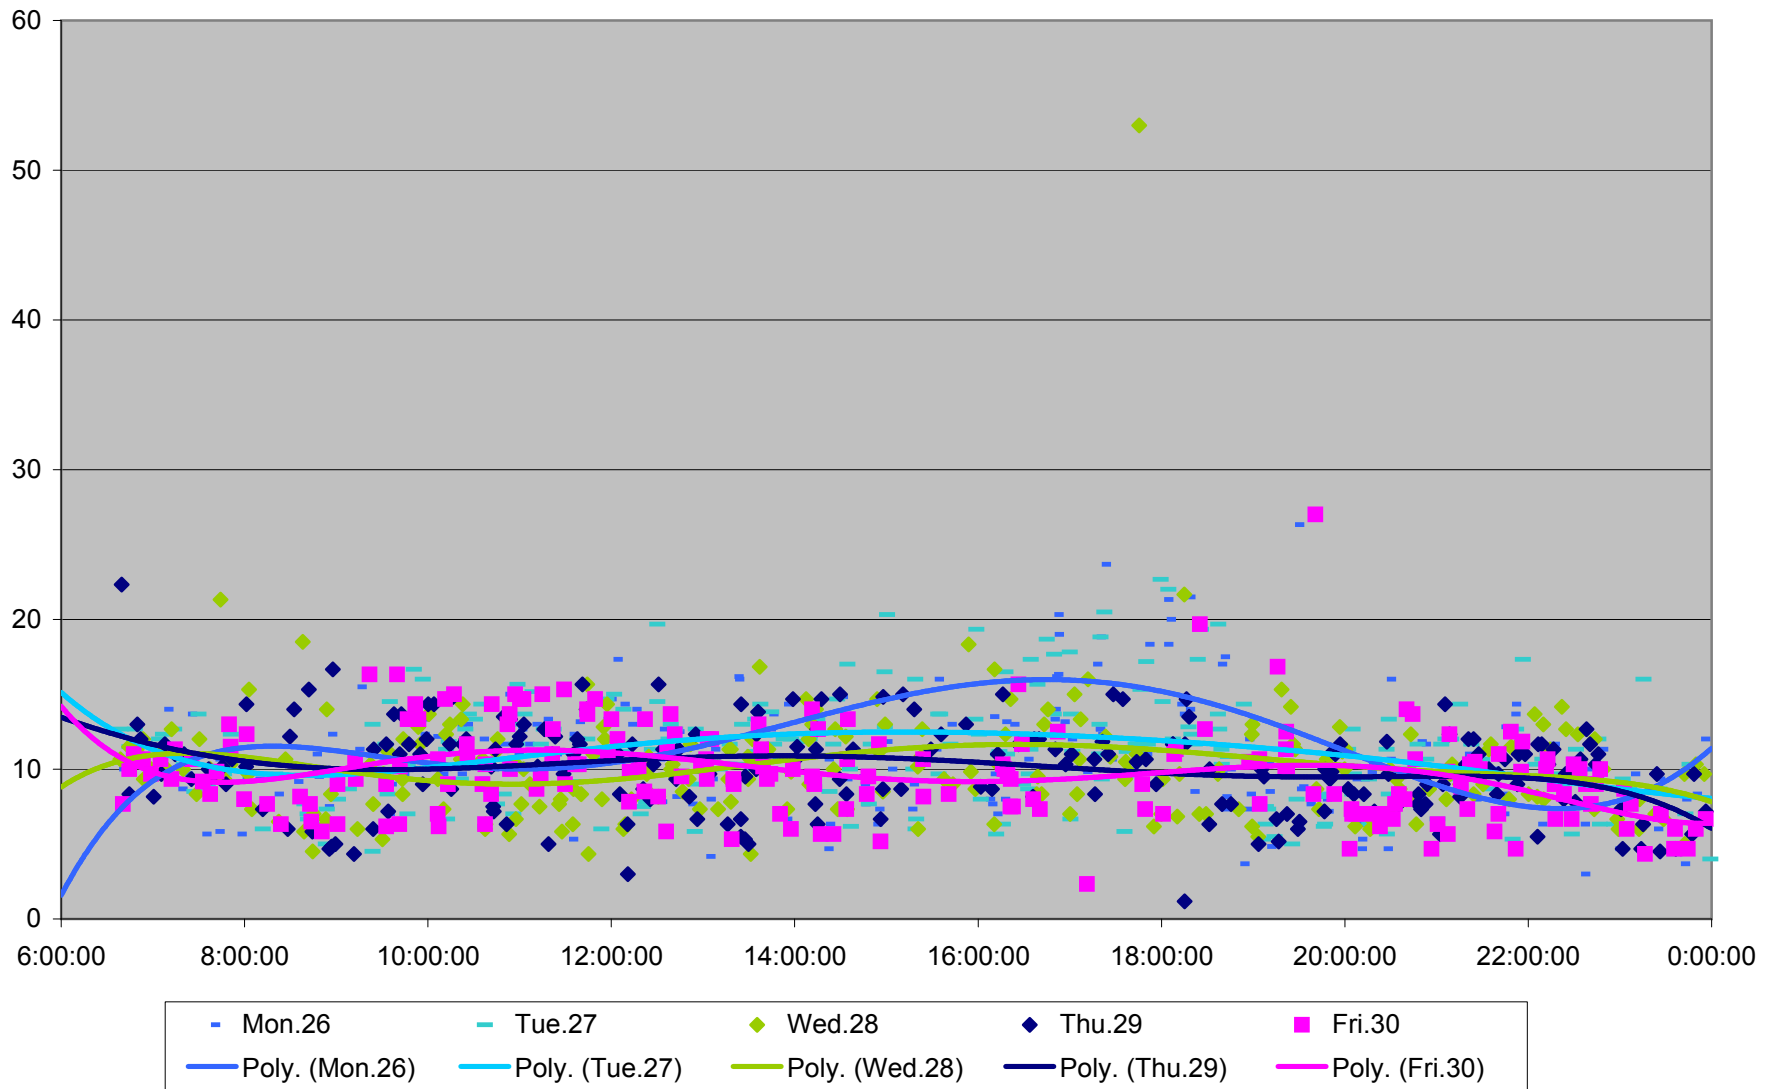

29 Dufferin Terminal Round Trip From King To Dufferin Loop March 2012

29 Dufferin Terminal Round Trip From King To Dufferin Loop March 2012

29 Dufferin Terminal Round Trip From King To Dufferin Loop March 2012