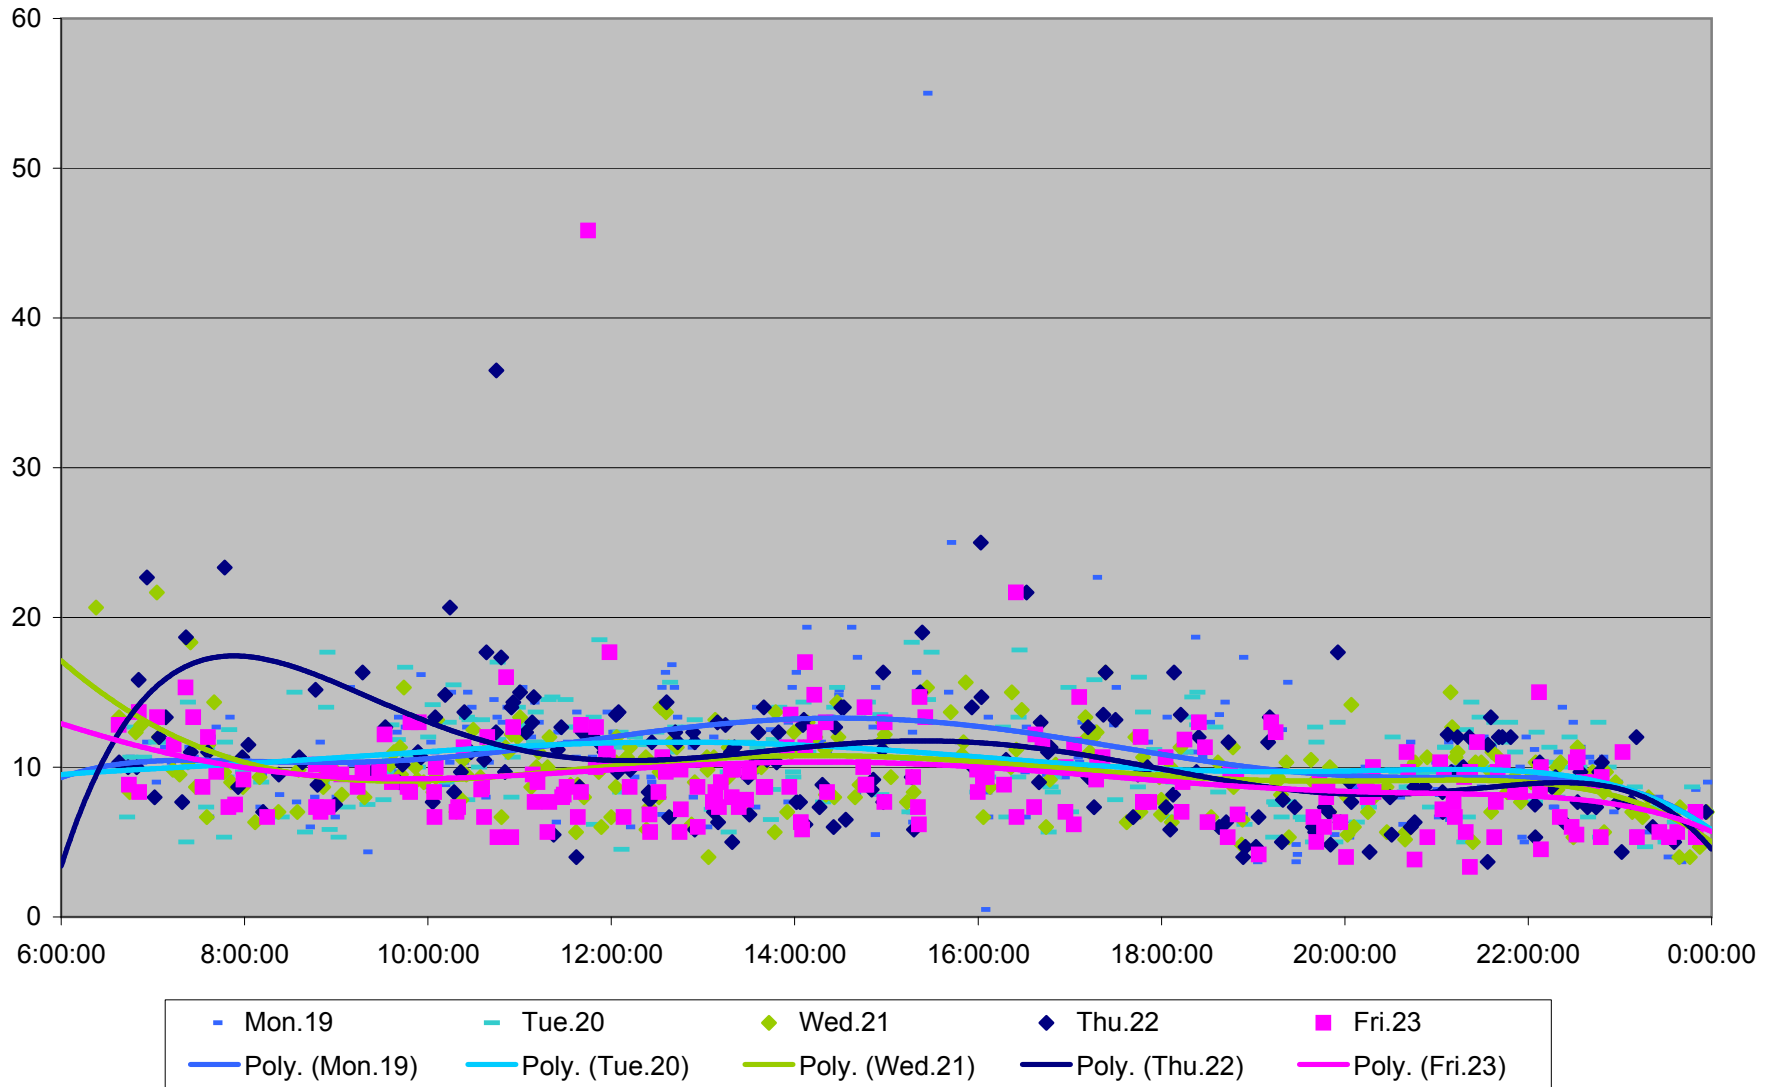

29 Dufferin Terminal Round Trip From King To Dufferin Loop March 2012

29 Dufferin Terminal Round Trip From King To Dufferin Loop March 2012

29 Dufferin Terminal Round Trip From King To Dufferin Loop March 2012

- | | | | | | | | | | | | |
|----------|----------|----------|----------|----------|----------|----------|----------|----------|----------|----------|----------|
| ◆ Thu.1 | ■ Fri.2 | ▲ Mon.5 | × Tue.6 | ✱ Wed.7 | ● Thu.8 | + Fri.9 | - Mon.12 | - Tue.13 | ◇ Wed.14 | ■ Thu.15 | ▲ Fri.16 |
| × Mon.19 | ✱ Tue.20 | ● Wed.21 | + Thu.22 | - Fri.23 | - Mon.26 | ◇ Tue.27 | ■ Wed.28 | ▲ Thu.29 | × Fri.30 | | |

29 Dufferin Terminal Round Trip From King To Dufferin Loop March 2012

29 Dufferin Terminal Round Trip From King To Dufferin Loop March 2012