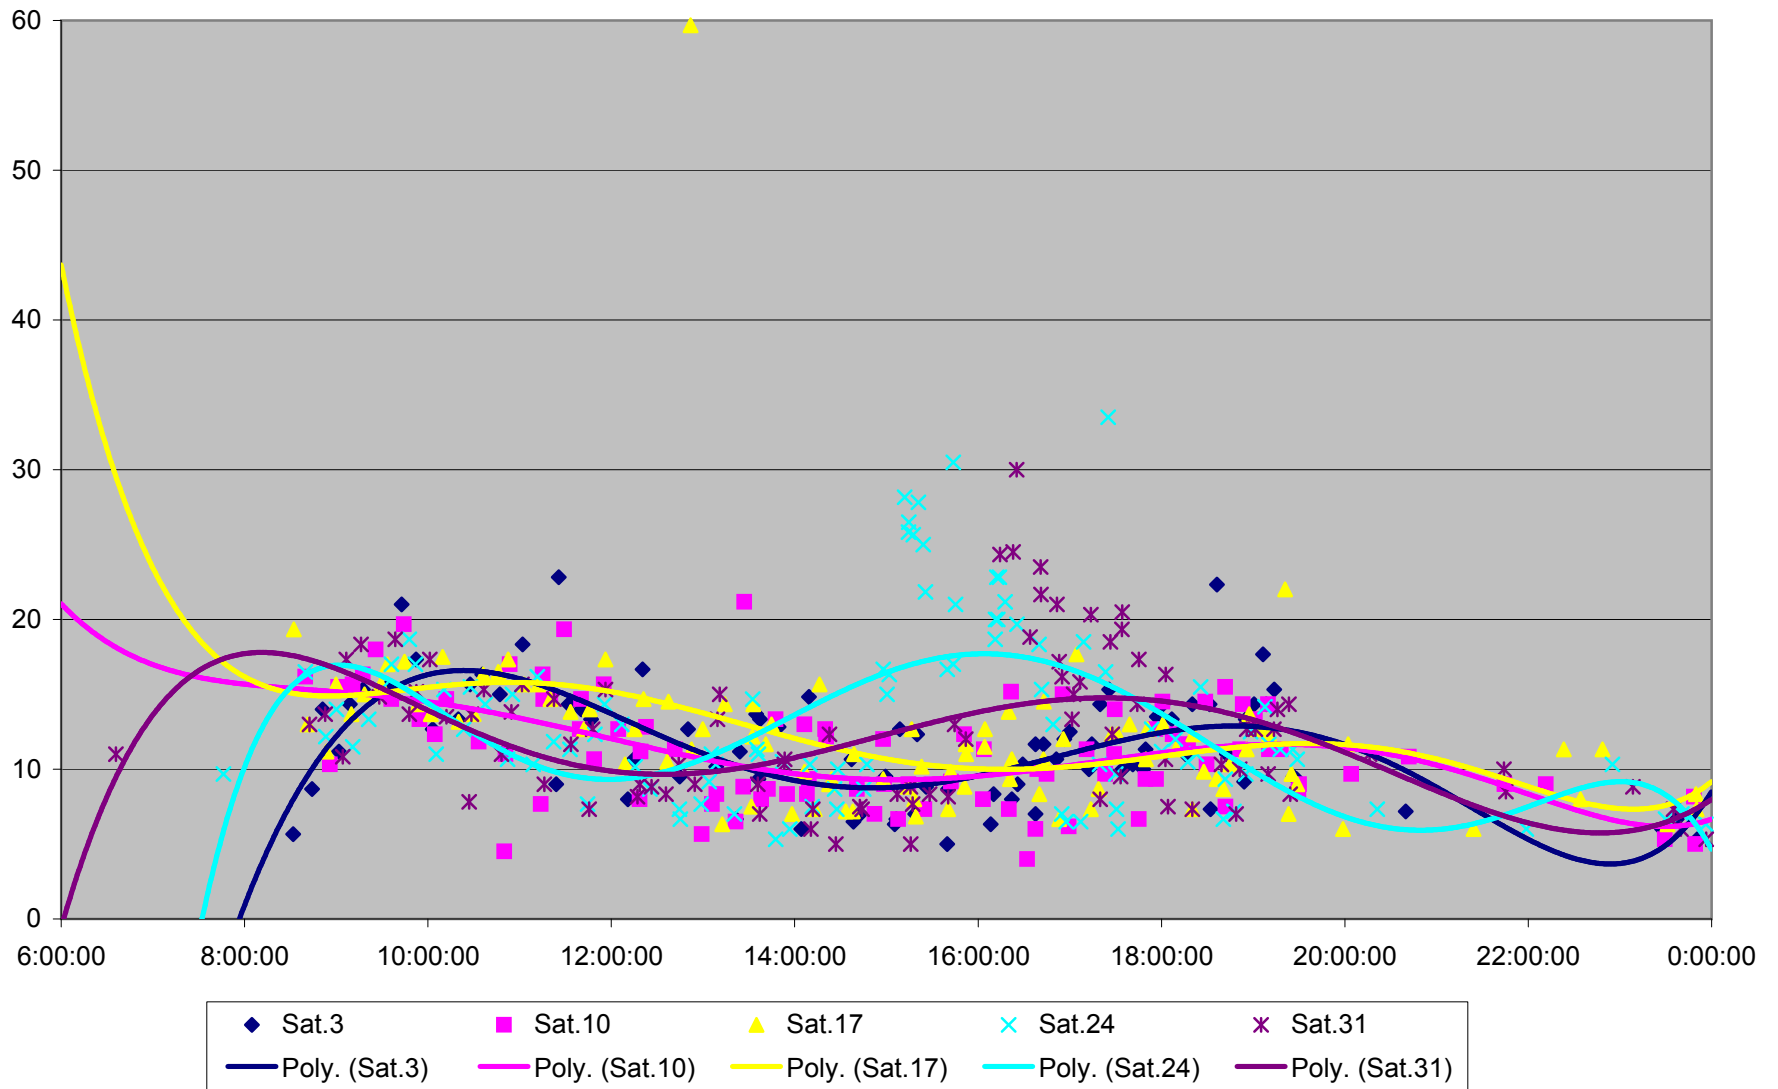

29 Dufferin Terminal Round Trip From King To Dufferin Loop March 2012

29 Dufferin Terminal Round Trip From King To Dufferin Loop March 2012

29 Dufferin Terminal Round Trip From King To Dufferin Loop March 2012

- | | | | | | | | | | | | |
|----------|----------|----------|----------|----------|----------|----------|----------|----------|----------|----------|----------|
| ◆ Thu.1 | ■ Fri.2 | ▲ Mon.5 | × Tue.6 | ✱ Wed.7 | ● Thu.8 | + Fri.9 | - Mon.12 | - Tue.13 | ◇ Wed.14 | ■ Thu.15 | ▲ Fri.16 |
| × Mon.19 | ✱ Tue.20 | ● Wed.21 | + Thu.22 | - Fri.23 | - Mon.26 | ◇ Tue.27 | ■ Wed.28 | ▲ Thu.29 | × Fri.30 | | |

29 Dufferin Terminal Round Trip From King To Dufferin Loop March 2012

29 Dufferin Terminal Round Trip From King To Dufferin Loop March 2012