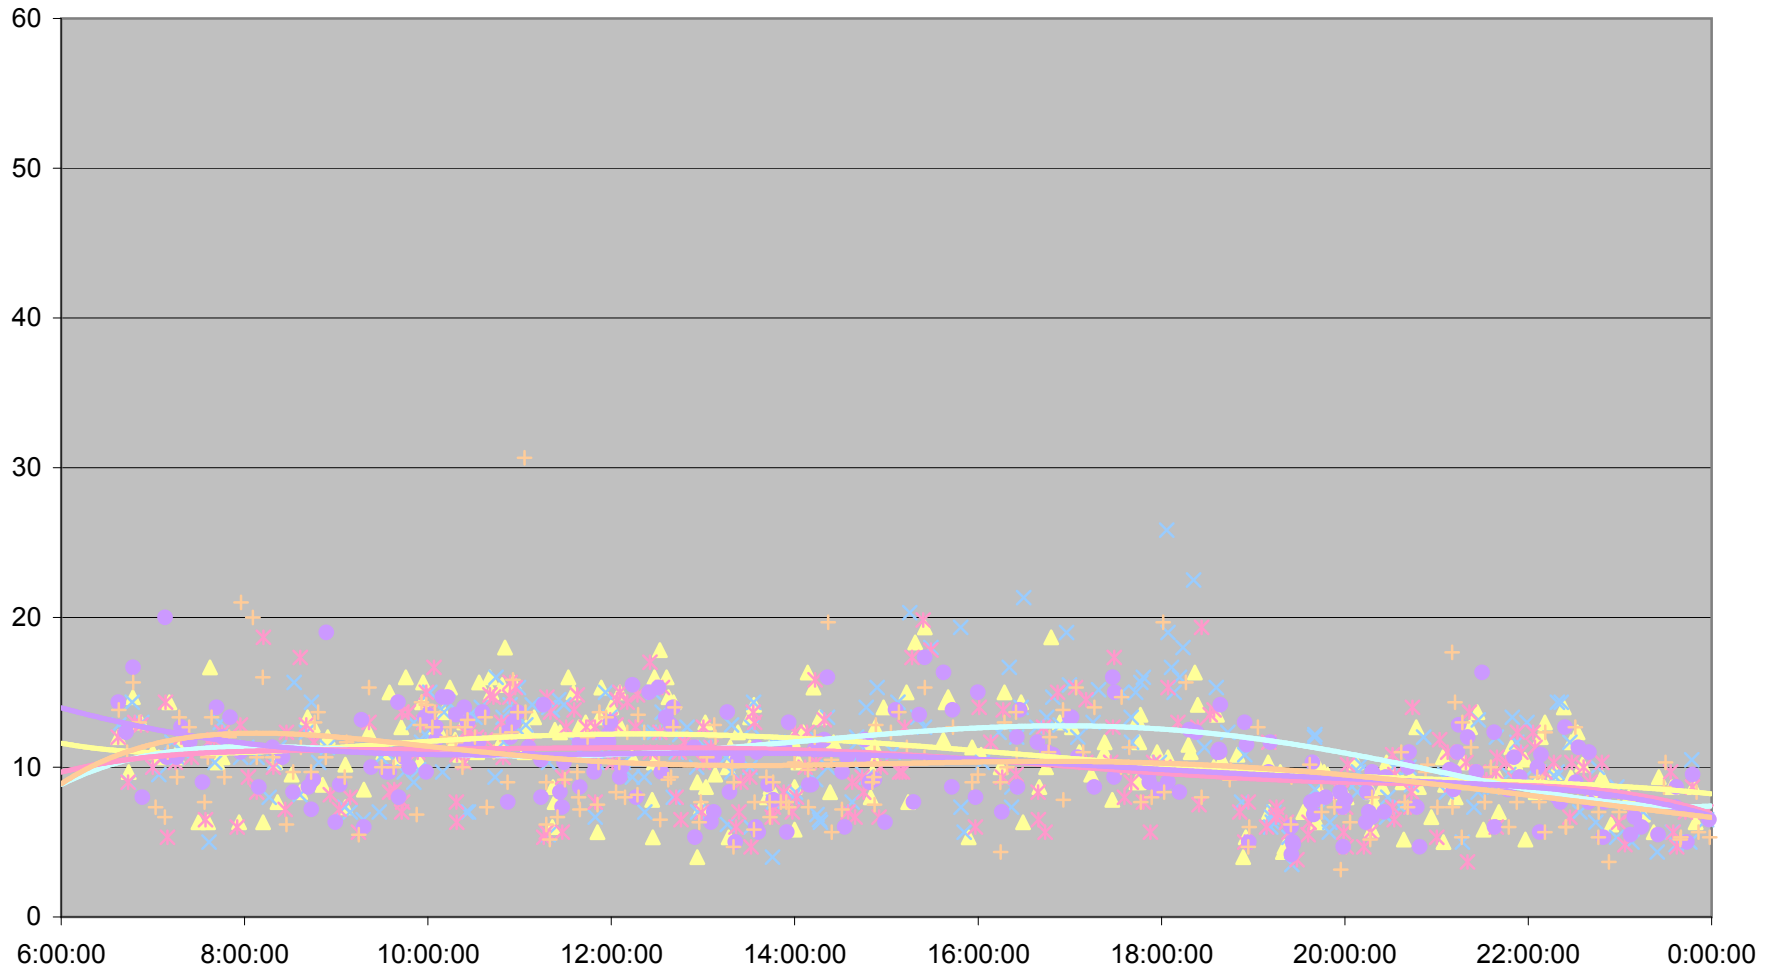

29 Dufferin Terminal Round Trip From King To Dufferin Loop March 2012

29 Dufferin Terminal Round Trip From King To Dufferin Loop March 2012

29 Dufferin Terminal Round Trip From King To Dufferin Loop March 2012

29 Dufferin Terminal Round Trip From King To Dufferin Loop March 2012

29 Dufferin Terminal Round Trip From King To Dufferin Loop March 2012