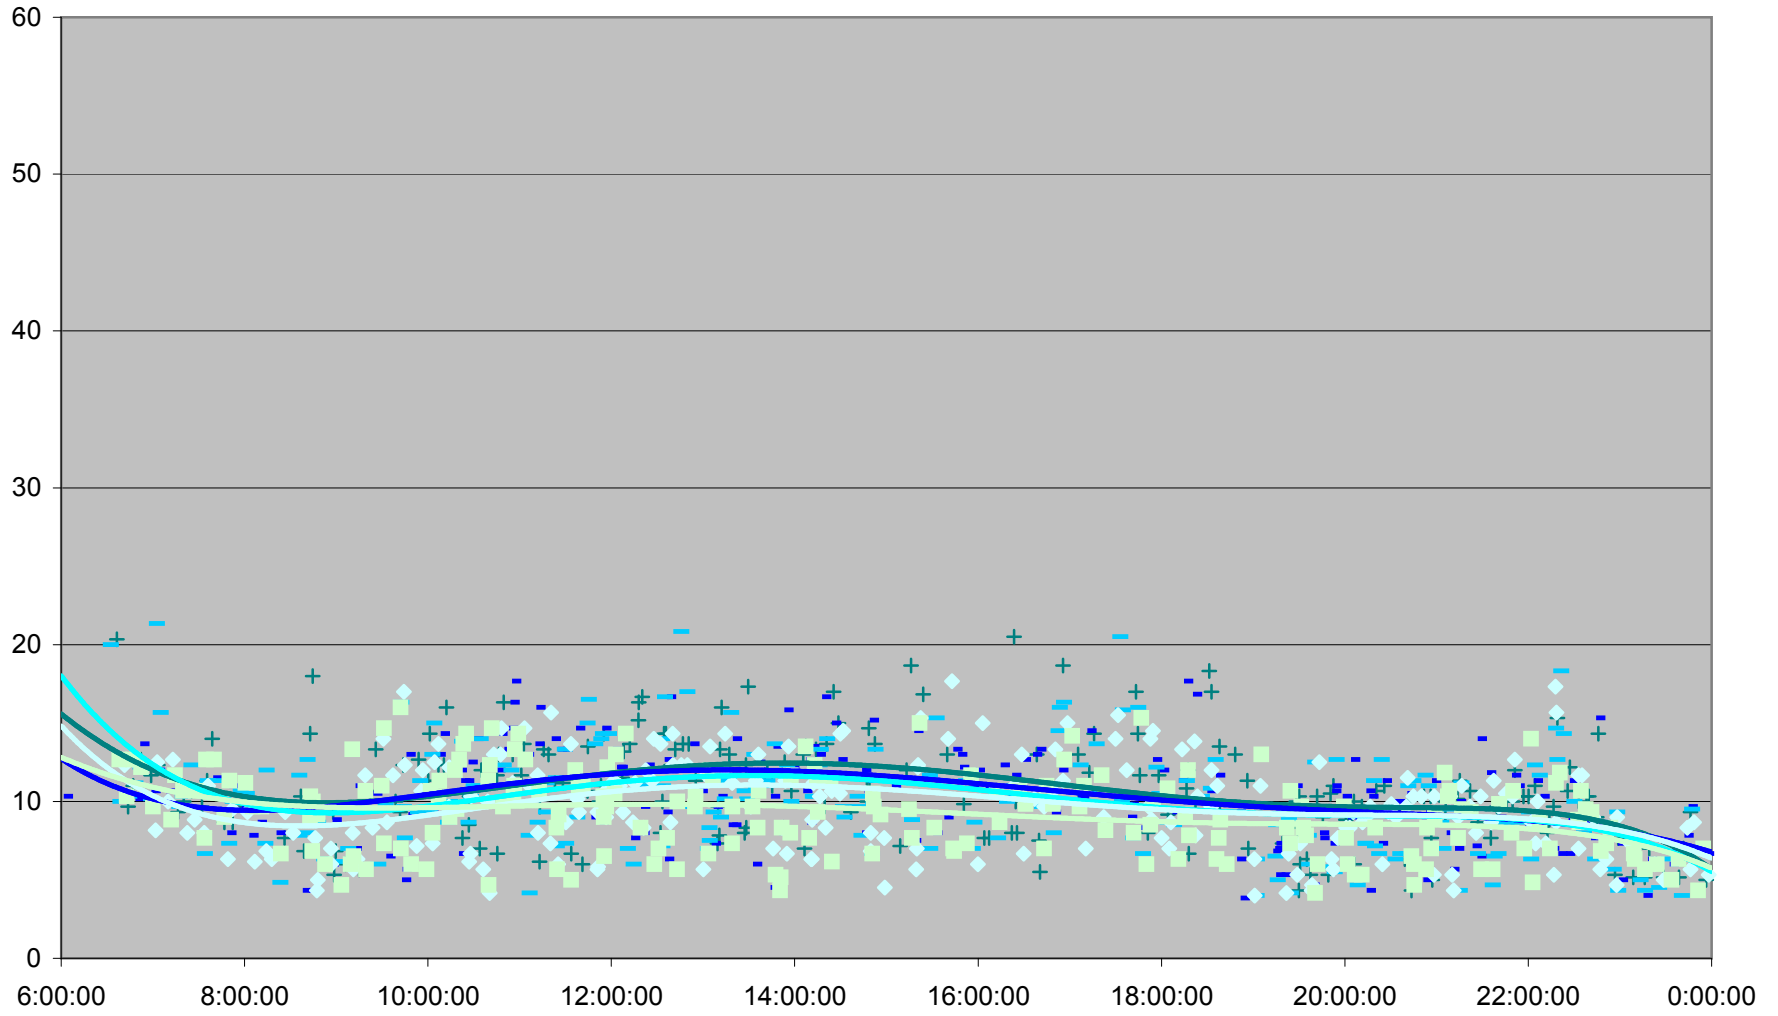

29 Dufferin Terminal Round Trip From King To Dufferin Loop March 2012

29 Dufferin Terminal Round Trip From King To Dufferin Loop March 2012

29 Dufferin Terminal Round Trip From King To Dufferin Loop March 2012

29 Dufferin Terminal Round Trip From King To Dufferin Loop March 2012

29 Dufferin Terminal Round Trip From King To Dufferin Loop March 2012