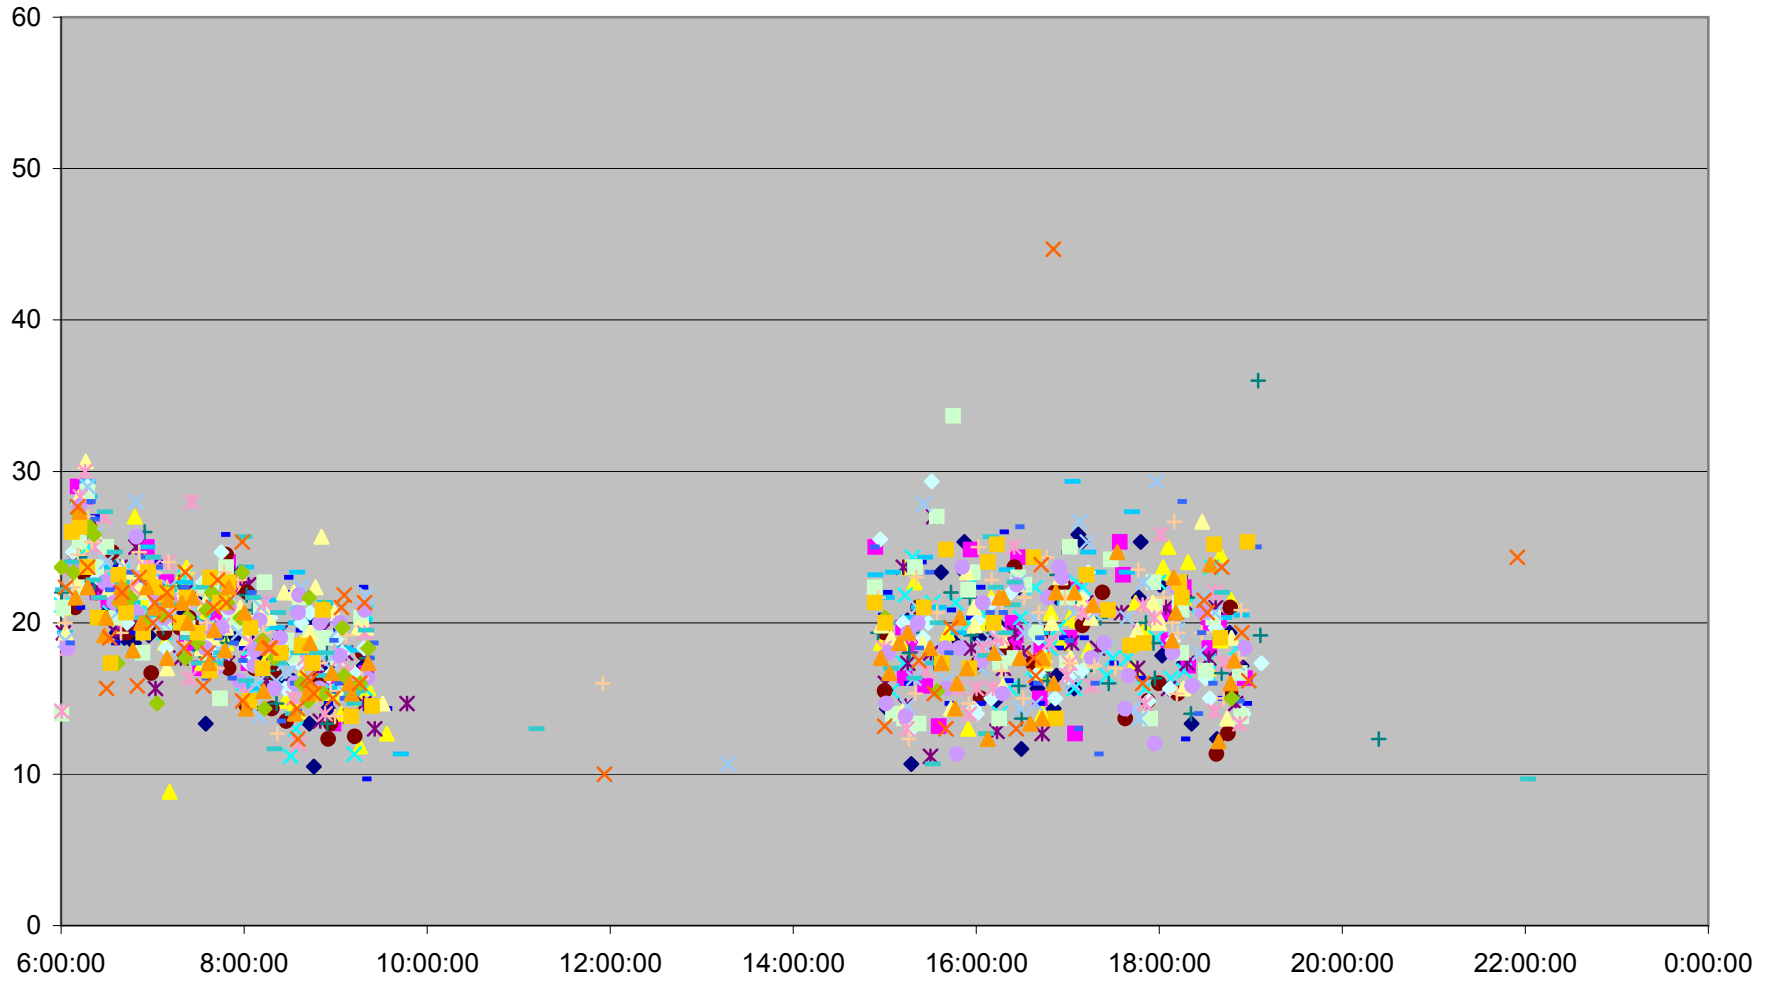

29 Dufferin Terminal Round Trip From King To Princes' Gates March 2012

- | | | | | | | | | | | | |
|----------|----------|----------|----------|----------|----------|----------|----------|----------|----------|----------|----------|
| ◆ Thu.1 | ■ Fri.2 | ▲ Mon.5 | × Tue.6 | × Wed.7 | ● Thu.8 | + Fri.9 | - Mon.12 | - Tue.13 | ◇ Wed.14 | ■ Thu.15 | ▲ Fri.16 |
| × Mon.19 | × Tue.20 | ● Wed.21 | + Thu.22 | - Fri.23 | - Mon.26 | ◇ Tue.27 | ■ Wed.28 | ▲ Thu.29 | × Fri.30 | | |

29 Dufferin Terminal Round Trip From King To Princes' Gates March 2012

29 Dufferin Terminal Round Trip From King To Princes' Gates March 2012