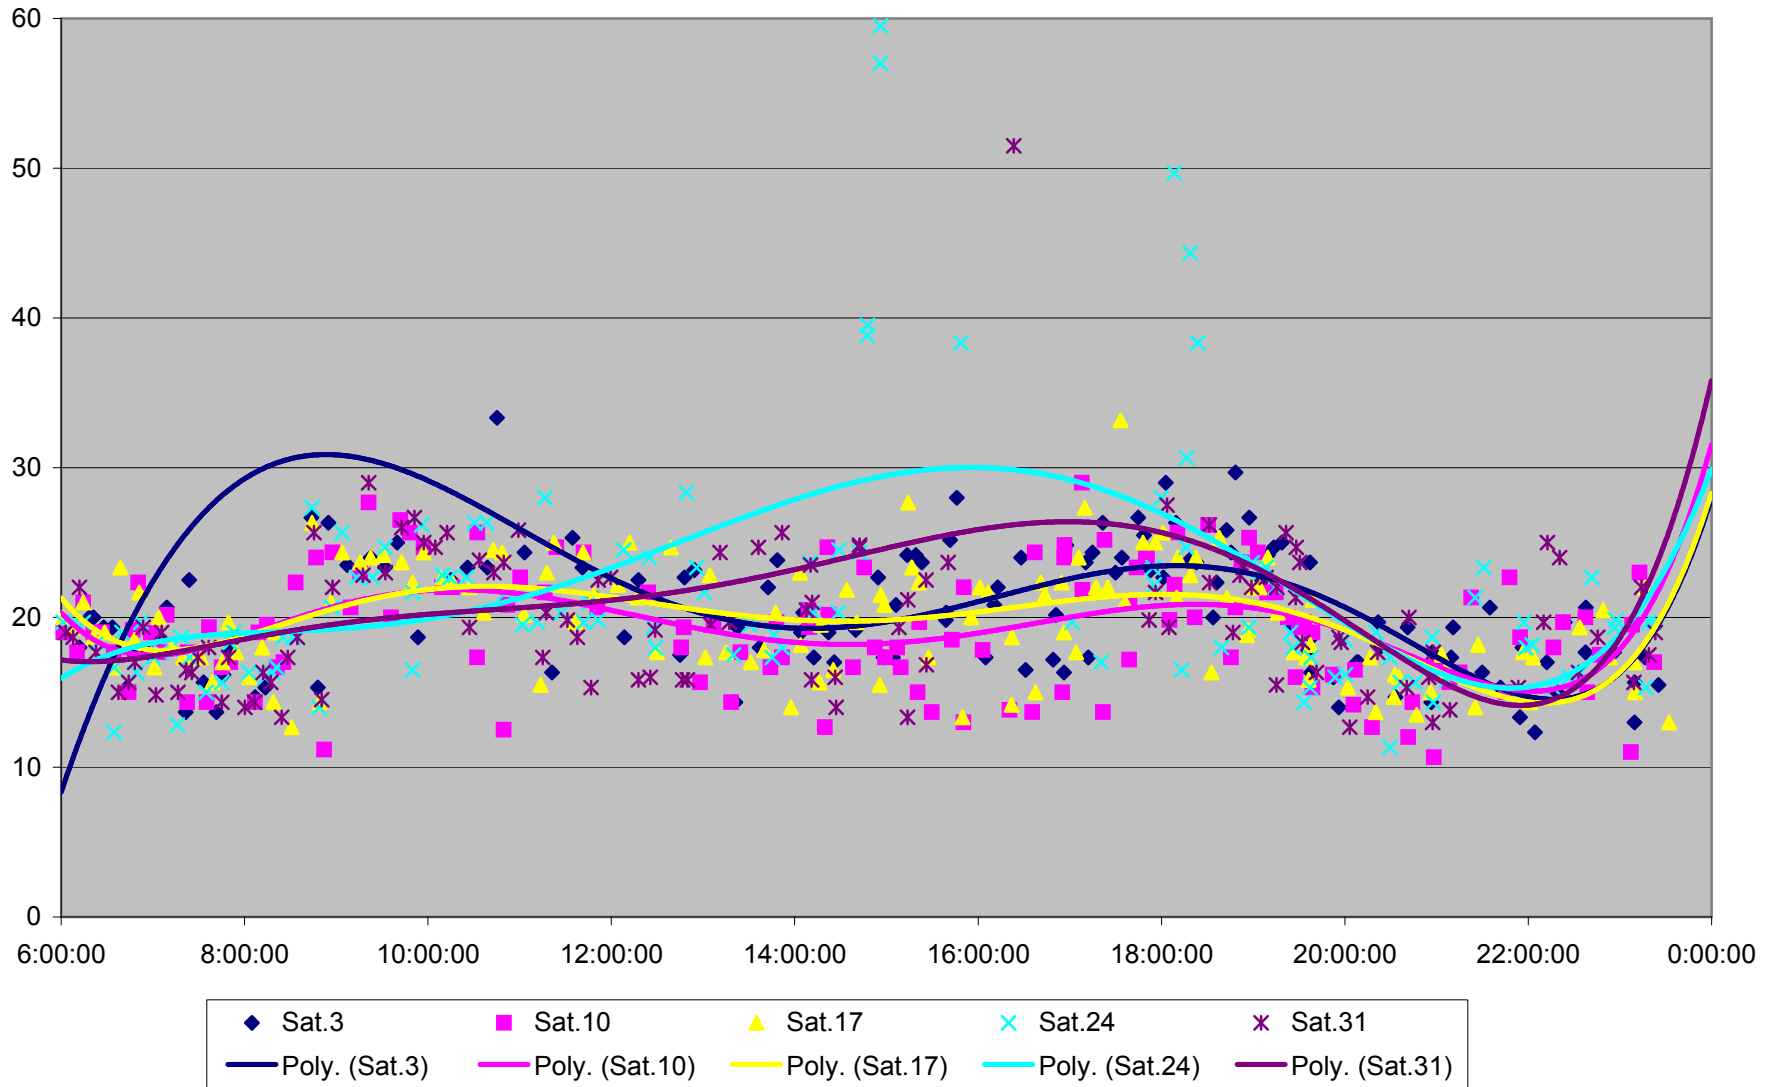

29 Dufferin Terminal Round Trip From King To Princes' Gates March 2012

- | | | | | | | | | | | | |
|----------|----------|----------|----------|----------|----------|----------|----------|----------|----------|----------|----------|
| ◆ Thu.1 | ■ Fri.2 | ▲ Mon.5 | × Tue.6 | × Wed.7 | ● Thu.8 | + Fri.9 | - Mon.12 | - Tue.13 | ◇ Wed.14 | ■ Thu.15 | ▲ Fri.16 |
| × Mon.19 | × Tue.20 | ● Wed.21 | + Thu.22 | - Fri.23 | - Mon.26 | ◇ Tue.27 | ■ Wed.28 | ▲ Thu.29 | × Fri.30 | | |

29 Dufferin Terminal Round Trip From King To Princes' Gates March 2012

29 Dufferin Terminal Round Trip From King To Princes' Gates March 2012