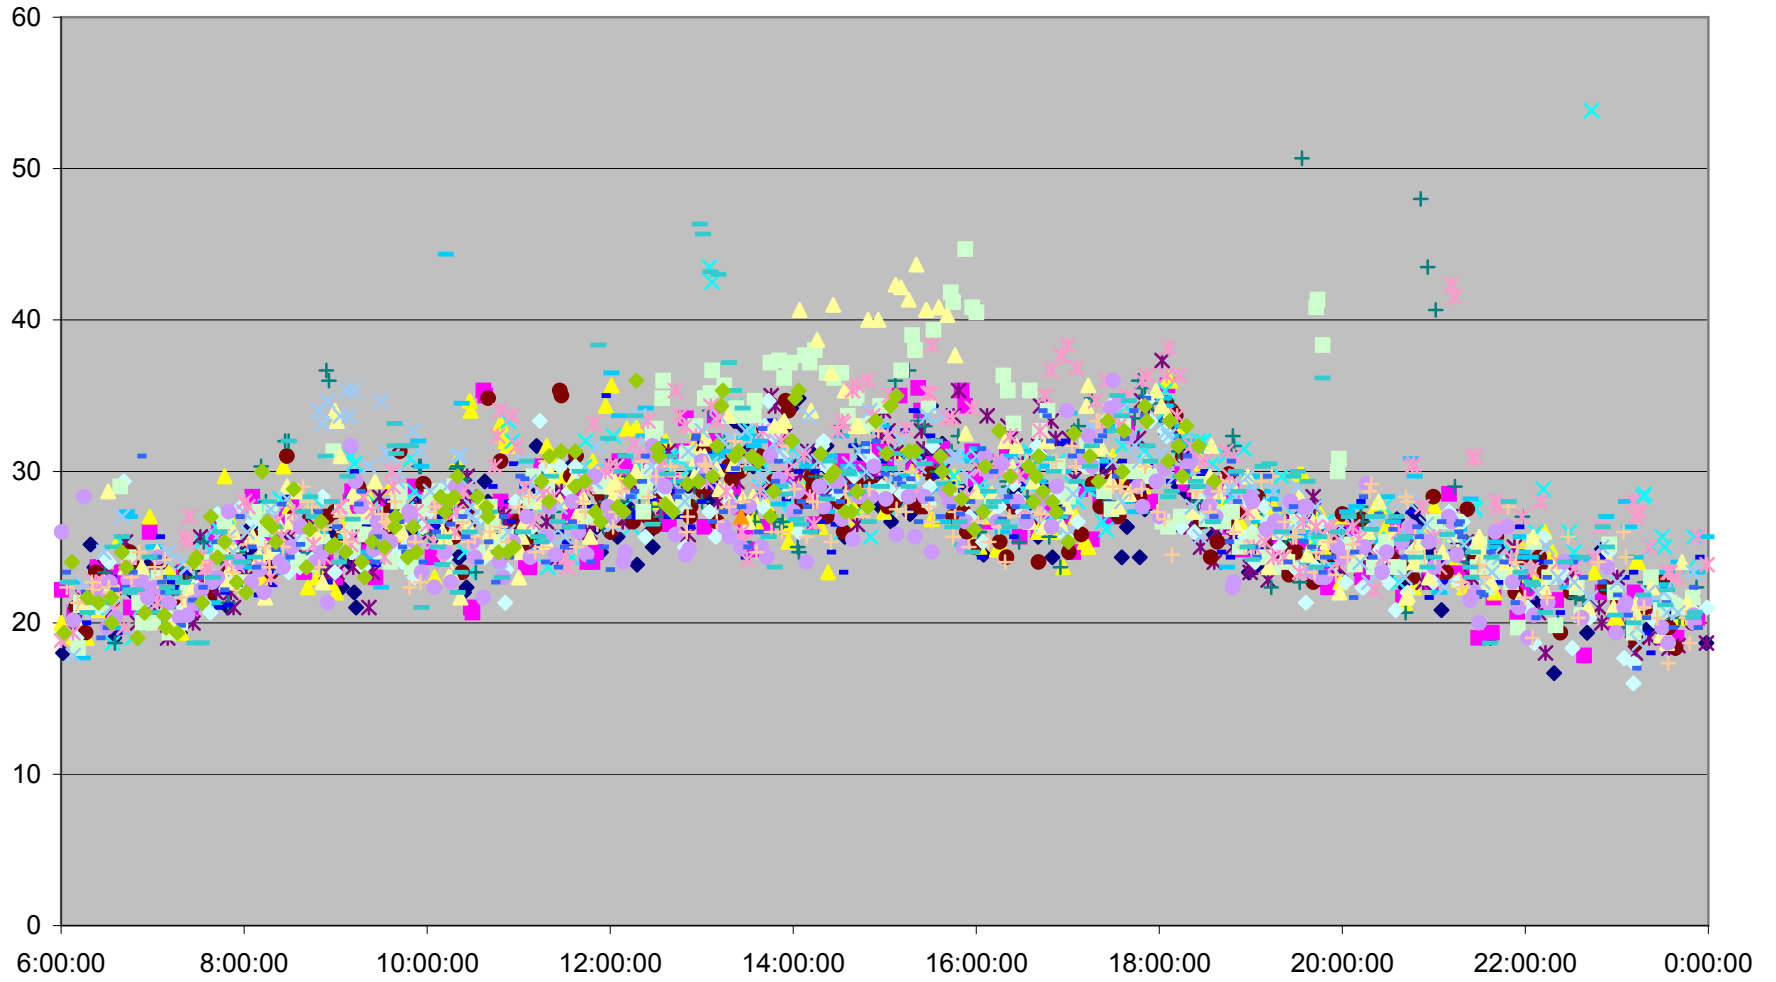

501 Queen Link Times From Yonge St. To Triller Ave. Westbound November 2011

◆ Tue.1	■ Wed.2	▲ Thu.3	× Fri.4	× Mon.7	● Tue.8	+ Wed.9	- Thu.10	- Fri.11	◇ Mon.14	■ Tue.15	▲ Wed.16
× Thu.17	× Fri.18	● Mon.21	+ Tue.22	- Wed.23	- Thu.24	◆ Fri.25	■ Mon.28	▲ Tue.29	× Wed.30