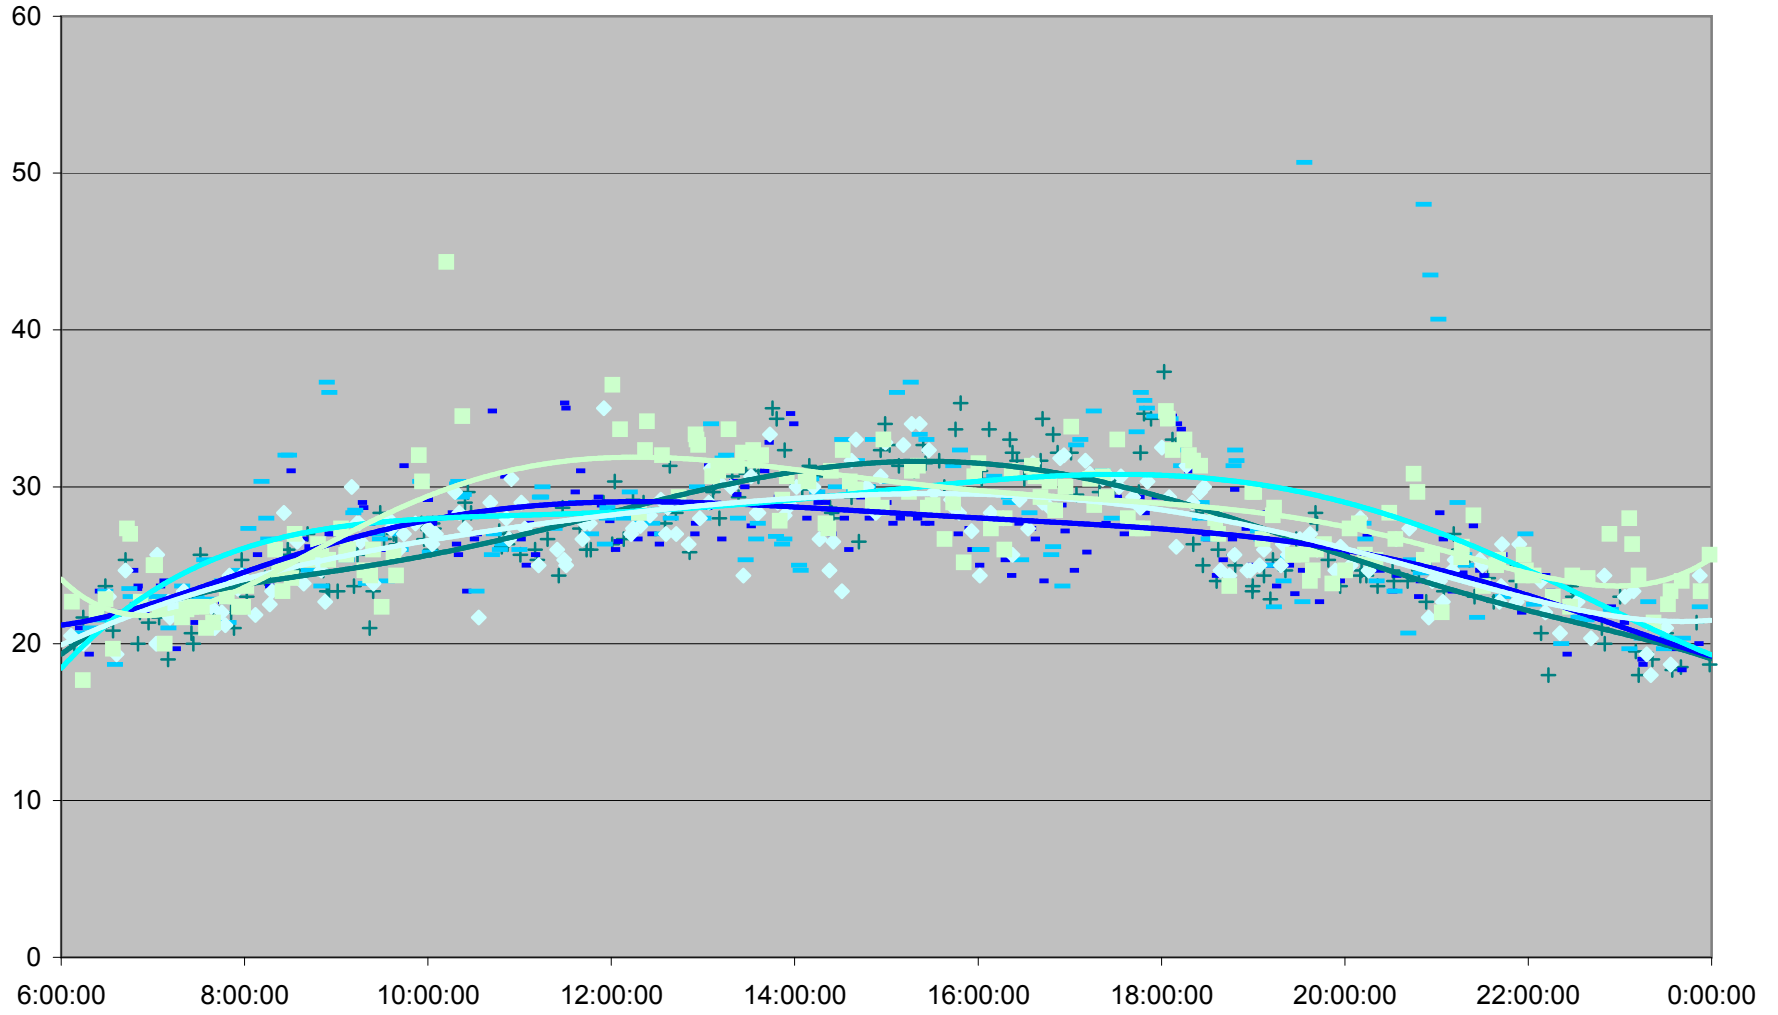

501 Queen Link Times From Yonge St. To Triller Ave. Westbound November 2011