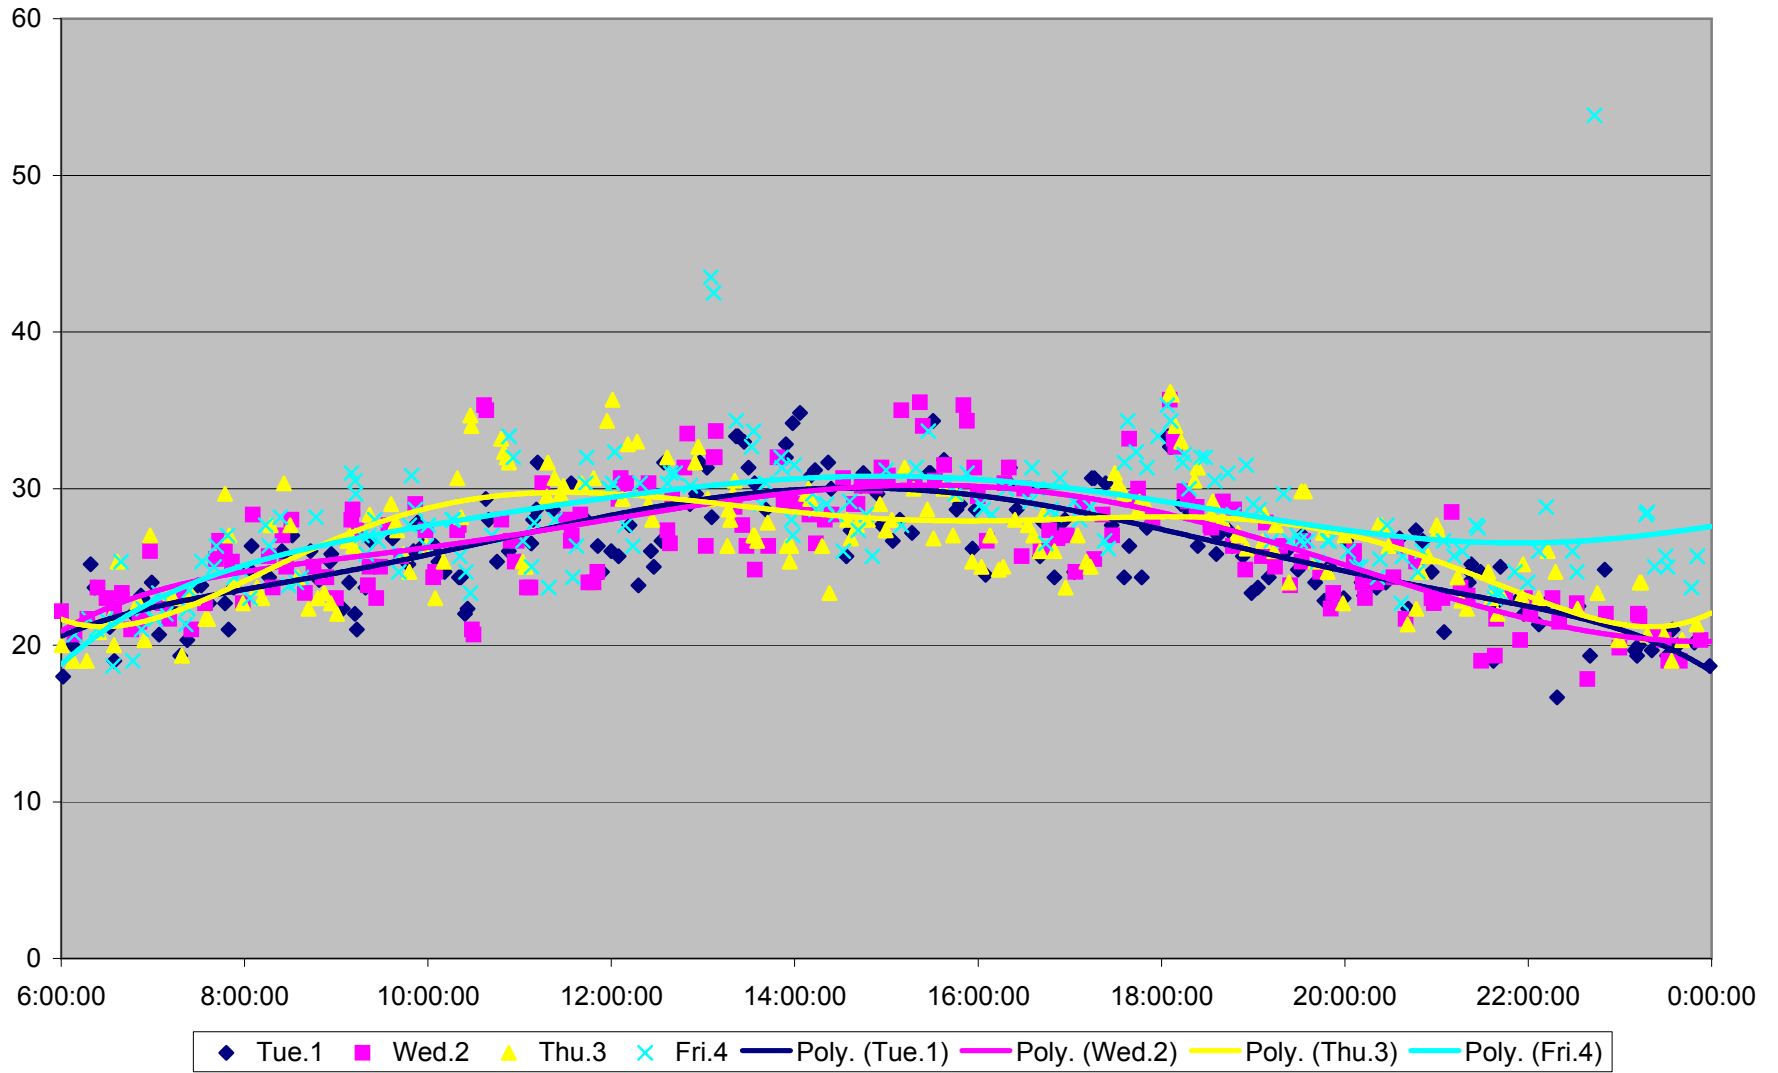

### 501 Queen Link Times From Yonge St. To Triller Ave. Westbound November 2011