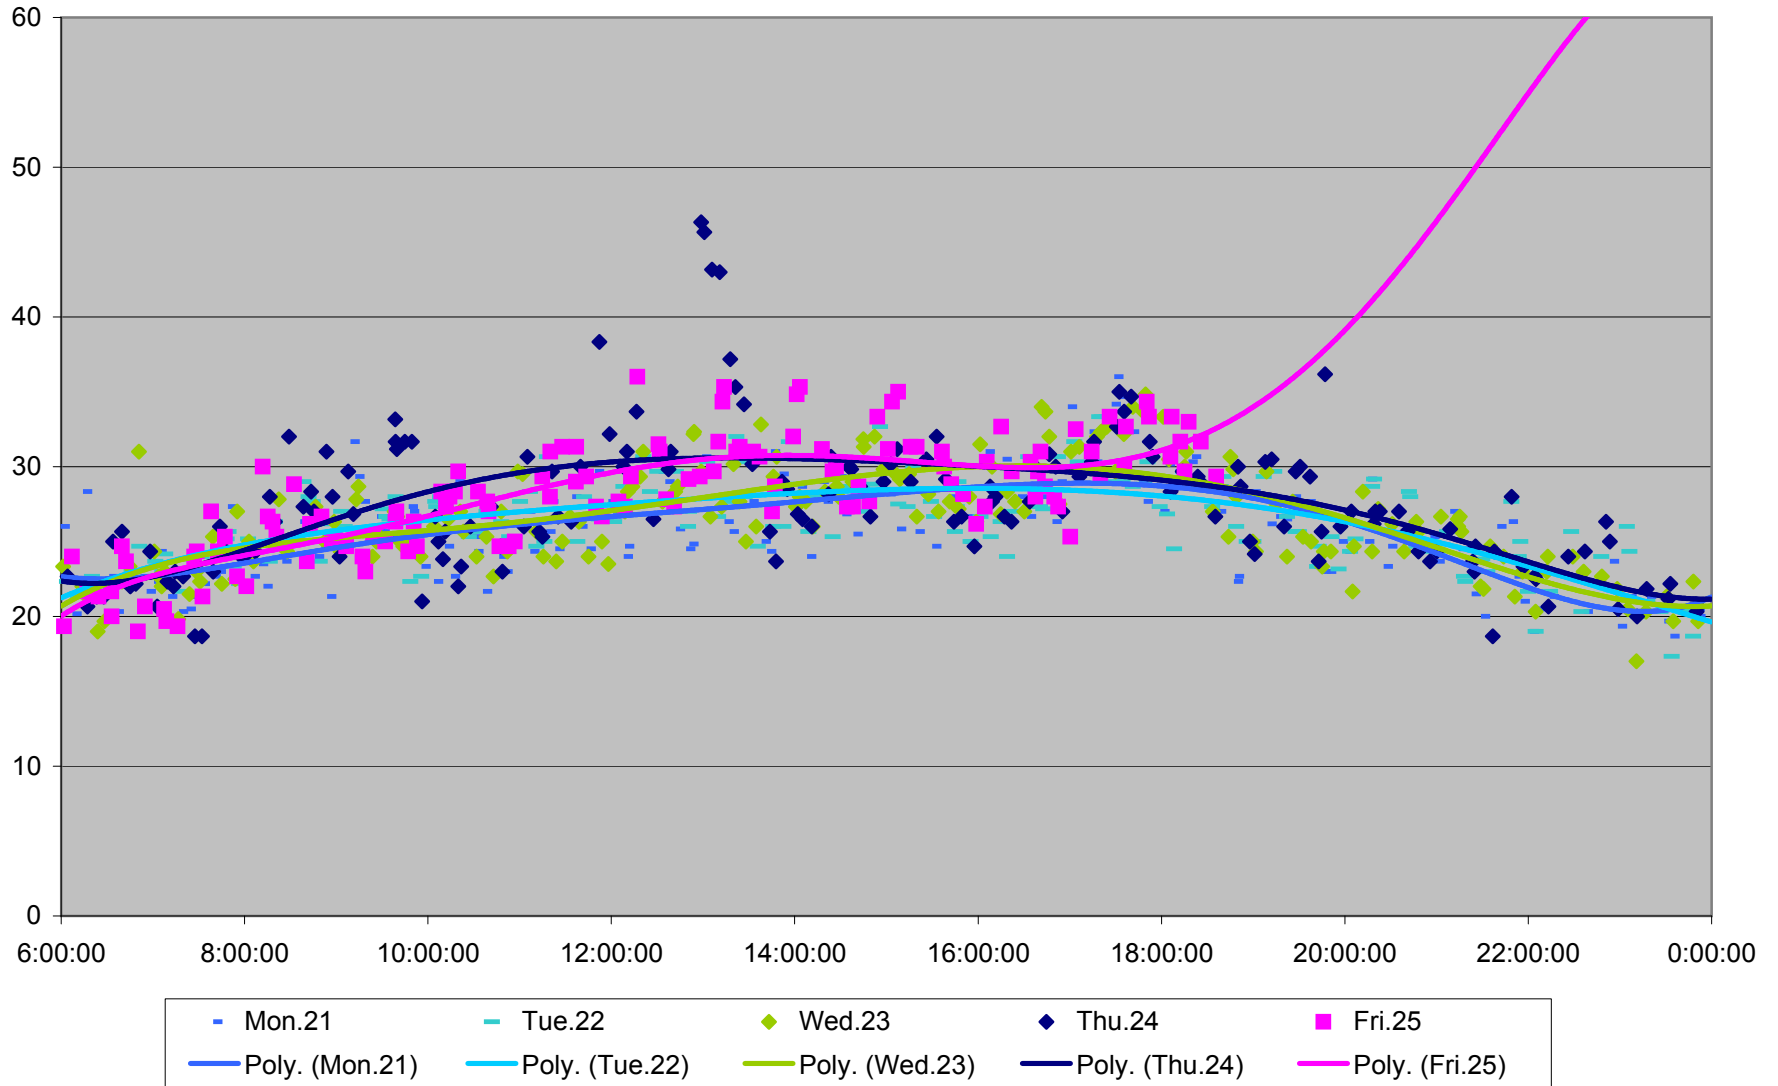

501 Queen Link Times From Yonge St. To Triller Ave. Westbound November 2011