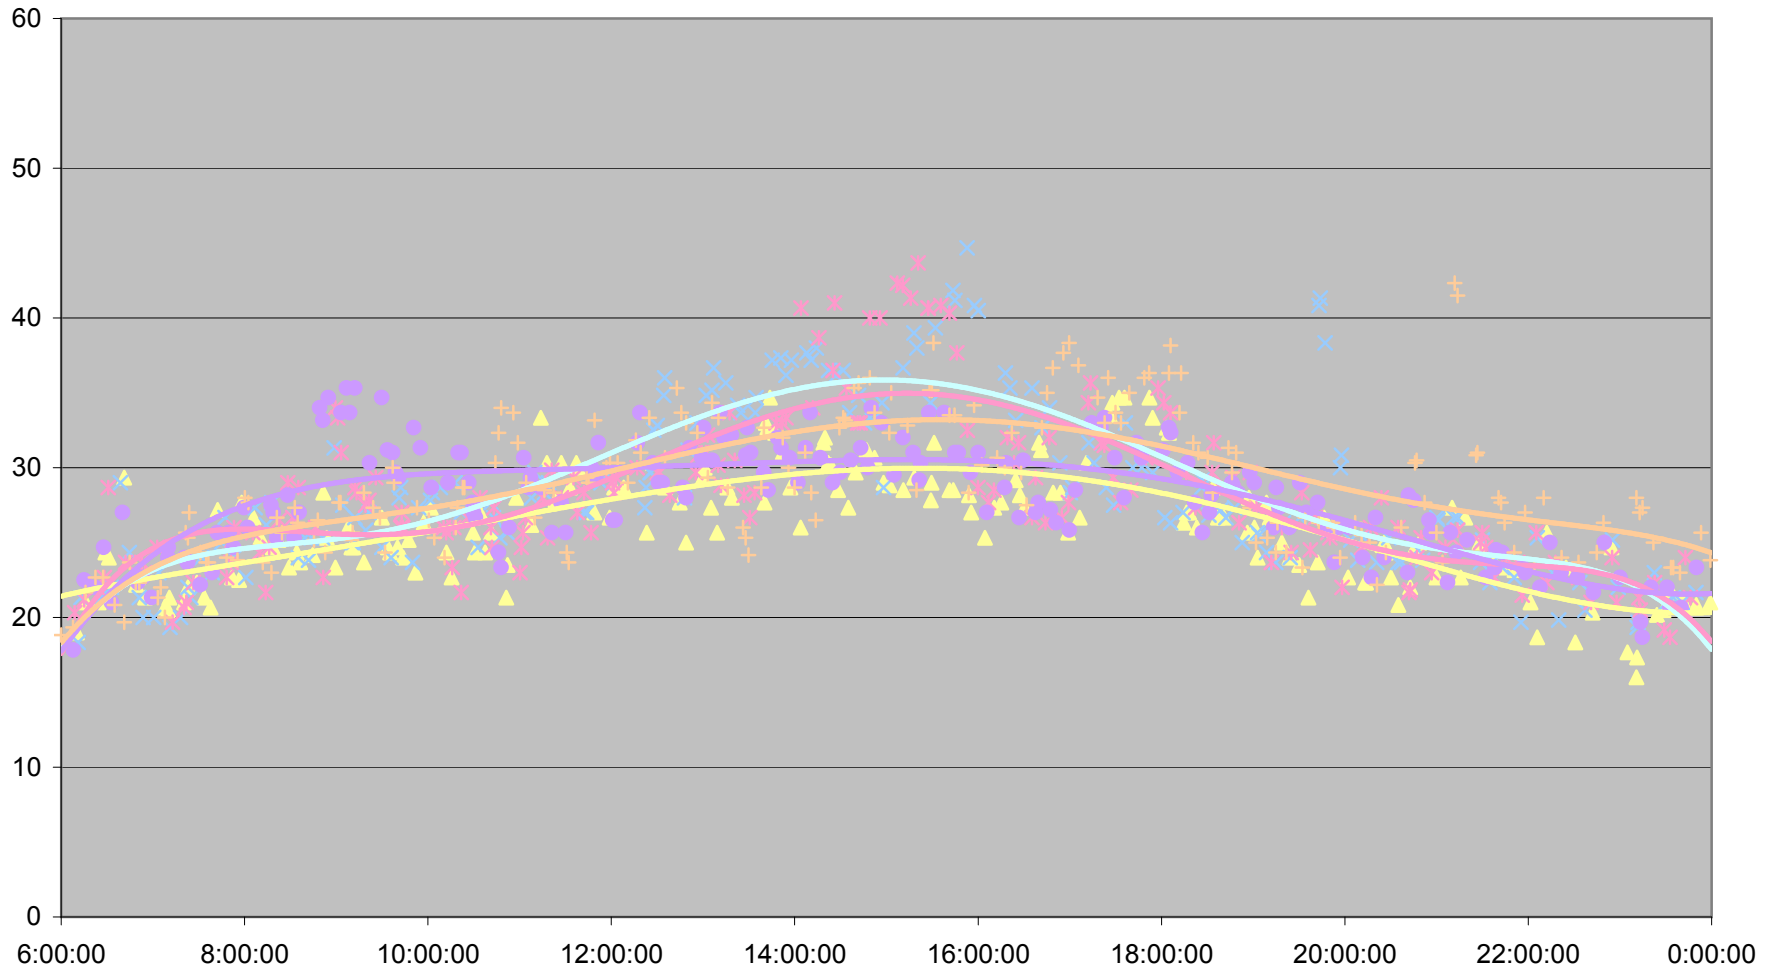

501 Queen Link Times From Yonge St. To Triller Ave. Westbound November 2011