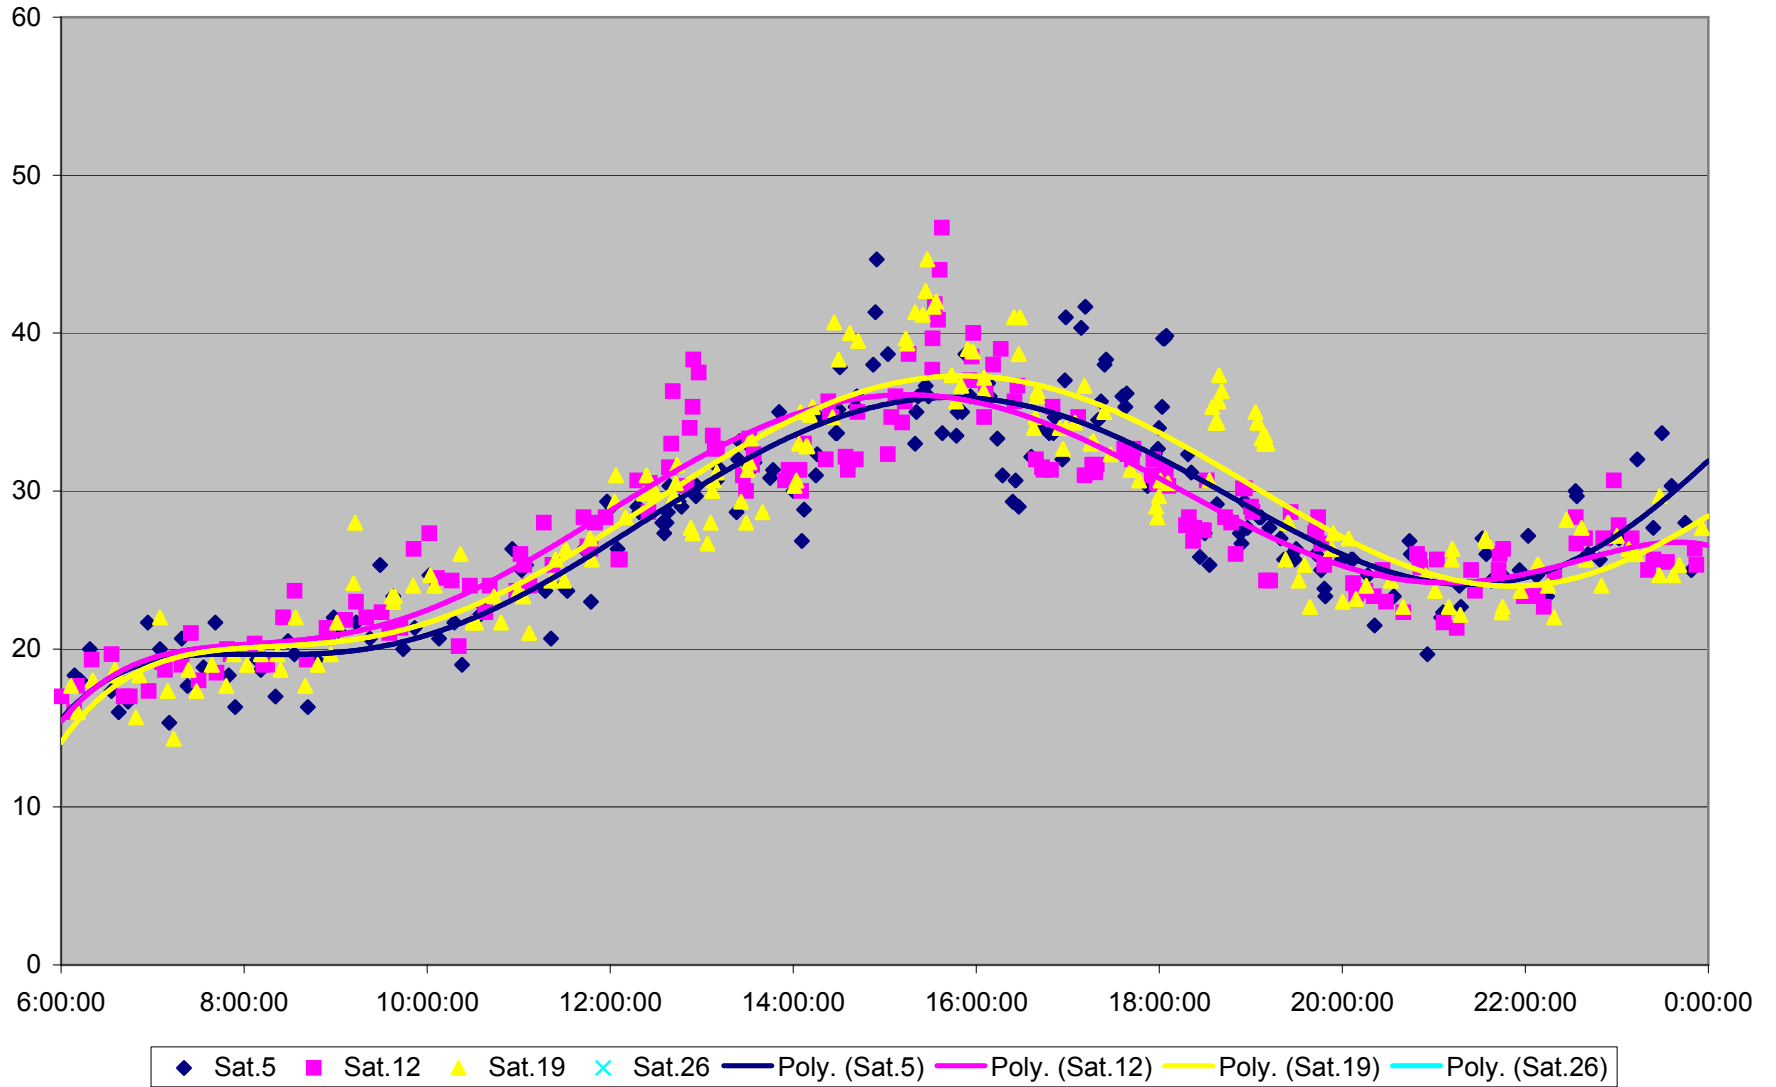

501 Queen Link Times From Yonge St. To Triller Ave. Westbound November 2011