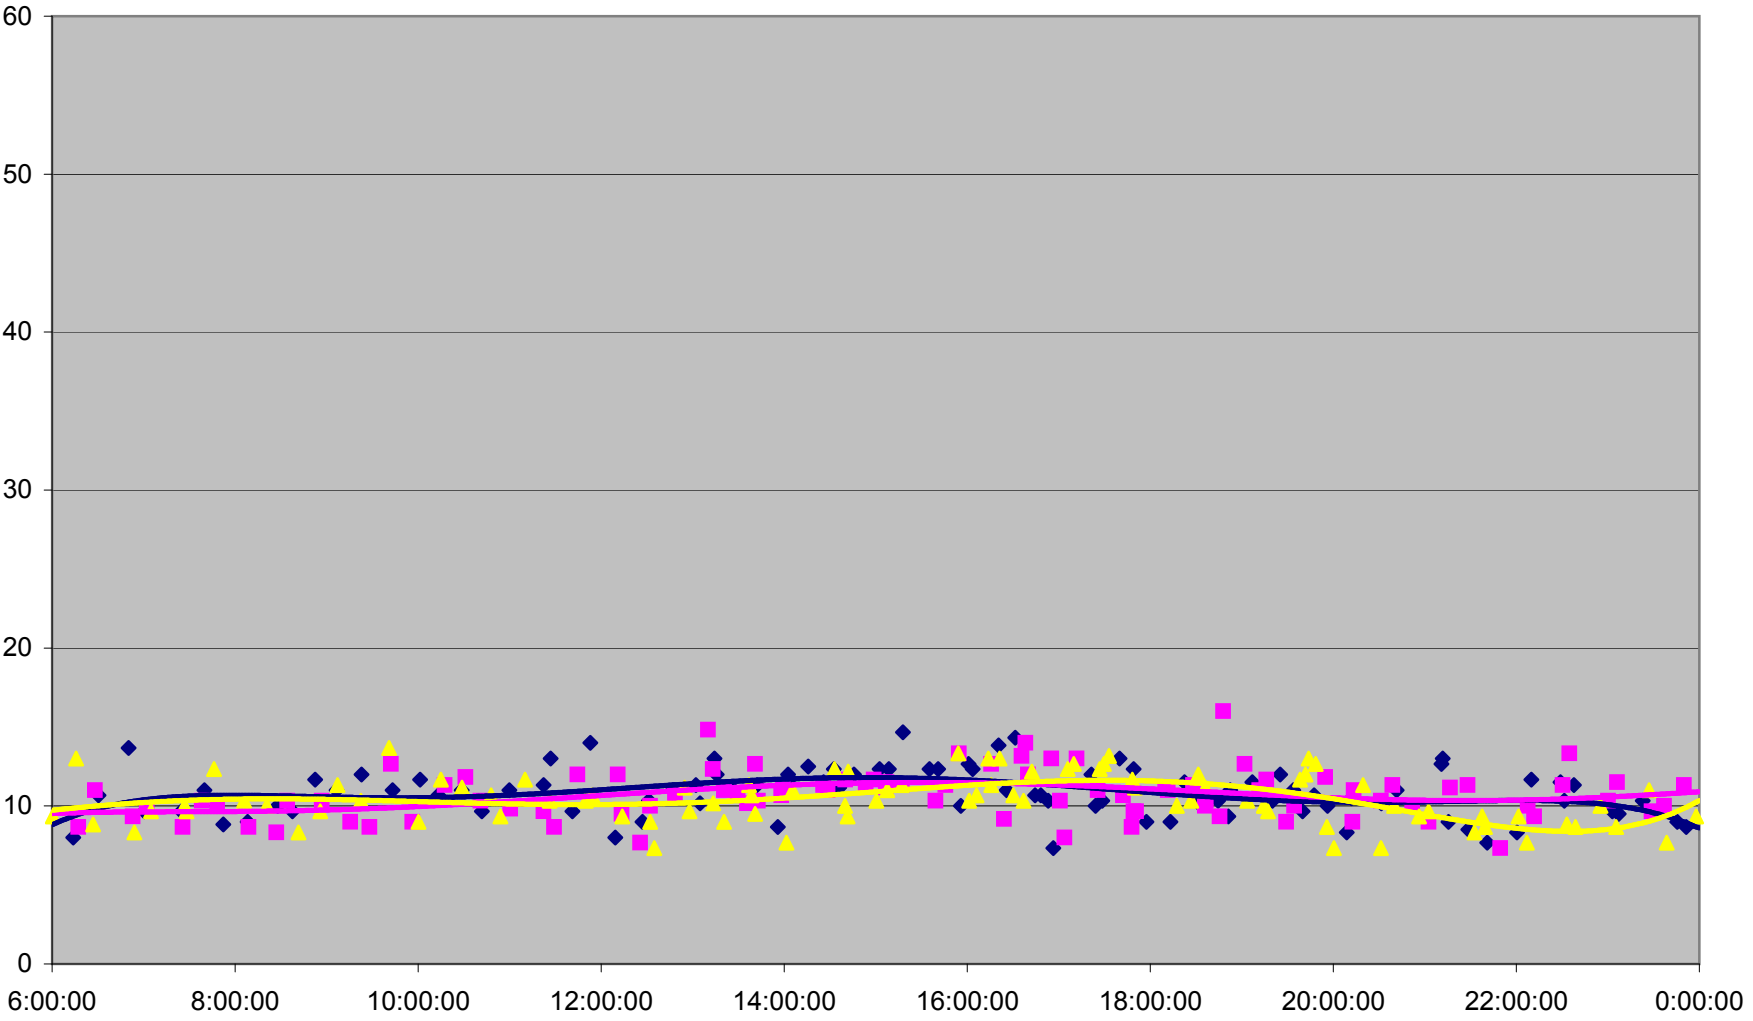

501 Queen Link Times From Triller Ave. To Lakeshore Humber Westbound November 2011

501 Queen Link Times From Triller Ave. To Lakeshore Humber Westbound November 2011

- Mon.28 - Tue.29 ◆ Wed.30 — Poly. (Mon.28) — Poly. (Tue.29) — Poly. (Wed.30)

501 Queen Link Times From Triller Ave. To Lakeshore Humber Westbound November 2011

- | | | | | | | | | | | | |
|----------|----------|----------|----------|----------|----------|----------|----------|----------|----------|----------|----------|
| ◆ Tue.1 | ■ Wed.2 | ▲ Thu.3 | × Fri.4 | × Mon.7 | ● Tue.8 | + Wed.9 | - Thu.10 | - Fri.11 | ◇ Mon.14 | ■ Tue.15 | ▲ Wed.16 |
| × Thu.17 | × Fri.18 | ● Mon.21 | + Tue.22 | - Wed.23 | - Thu.24 | ◇ Fri.25 | ■ Mon.28 | ▲ Tue.29 | × Wed.30 | | |

501 Queen Link Times From Triller Ave. To Lakeshore Humber Westbound November 2011

◆ Sat.5 ■ Sat.12 ▲ Sat.19 × Sat.26 — Poly. (Sat.5) — Poly. (Sat.12) — Poly. (Sat.19) — Poly. (Sat.26)

501 Queen Link Times From Triller Ave. To Lakeshore Humber Westbound November 2011