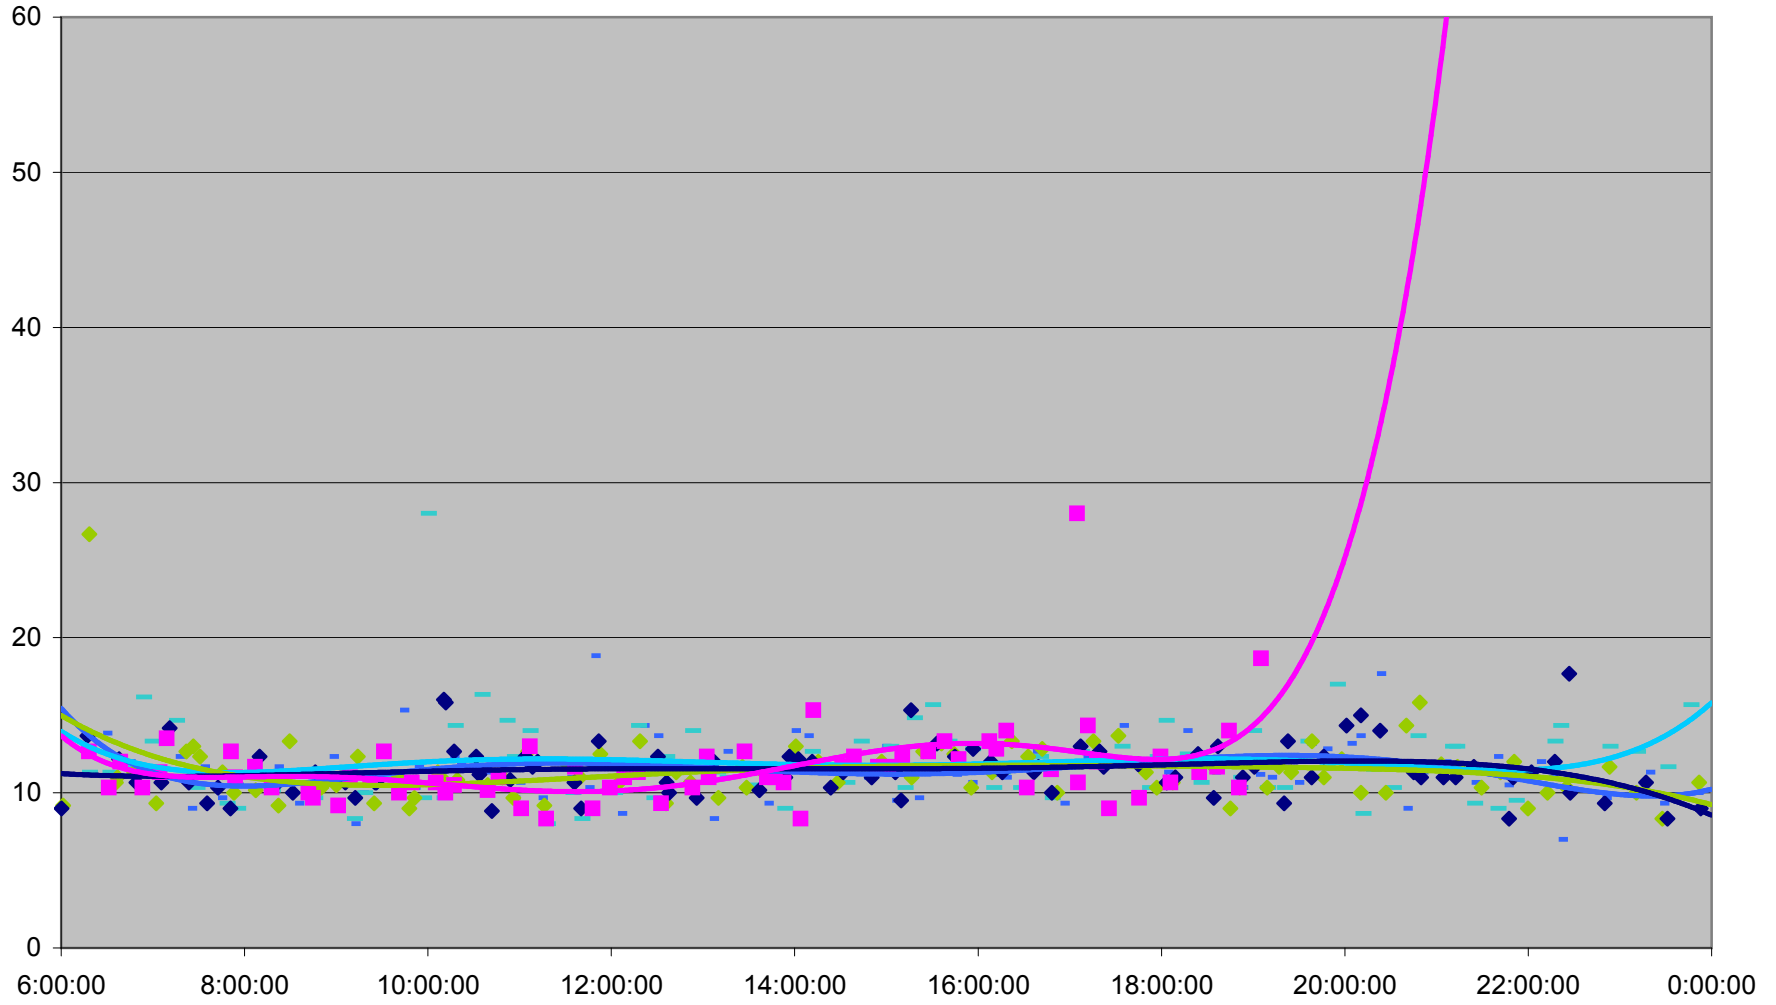

501 Queen Link Times From Triller Ave. To Lakeshore Humber Westbound November 2011

501 Queen Link Times From Triller Ave. To Lakeshore Humber Westbound November 2011

501 Queen Link Times From Triller Ave. To Lakeshore Humber Westbound November 2011

501 Queen Link Times From Triller Ave. To Lakeshore Humber Westbound November 2011

501 Queen Link Times From Triller Ave. To Lakeshore Humber Westbound November 2011

- Mon.28 - Tue.29 ◆ Wed.30 — Poly. (Mon.28) — Poly. (Tue.29) — Poly. (Wed.30)

501 Queen Link Times From Triller Ave. To Lakeshore Humber Westbound November 2011

- | | | | | | | | | | | | |
|----------|----------|----------|----------|----------|----------|----------|----------|----------|----------|----------|----------|
| ◆ Tue.1 | ■ Wed.2 | ▲ Thu.3 | × Fri.4 | × Mon.7 | ● Tue.8 | + Wed.9 | - Thu.10 | - Fri.11 | ◇ Mon.14 | ■ Tue.15 | ▲ Wed.16 |
| × Thu.17 | × Fri.18 | ● Mon.21 | + Tue.22 | - Wed.23 | - Thu.24 | ◇ Fri.25 | ■ Mon.28 | ▲ Tue.29 | × Wed.30 | | |

501 Queen Link Times From Triller Ave. To Lakeshore Humber Westbound November 2011

◆ Sat.5 ■ Sat.12 ▲ Sat.19 × Sat.26 — Poly. (Sat.5) — Poly. (Sat.12) — Poly. (Sat.19) — Poly. (Sat.26)

501 Queen Link Times From Triller Ave. To Lakeshore Humber Westbound November 2011