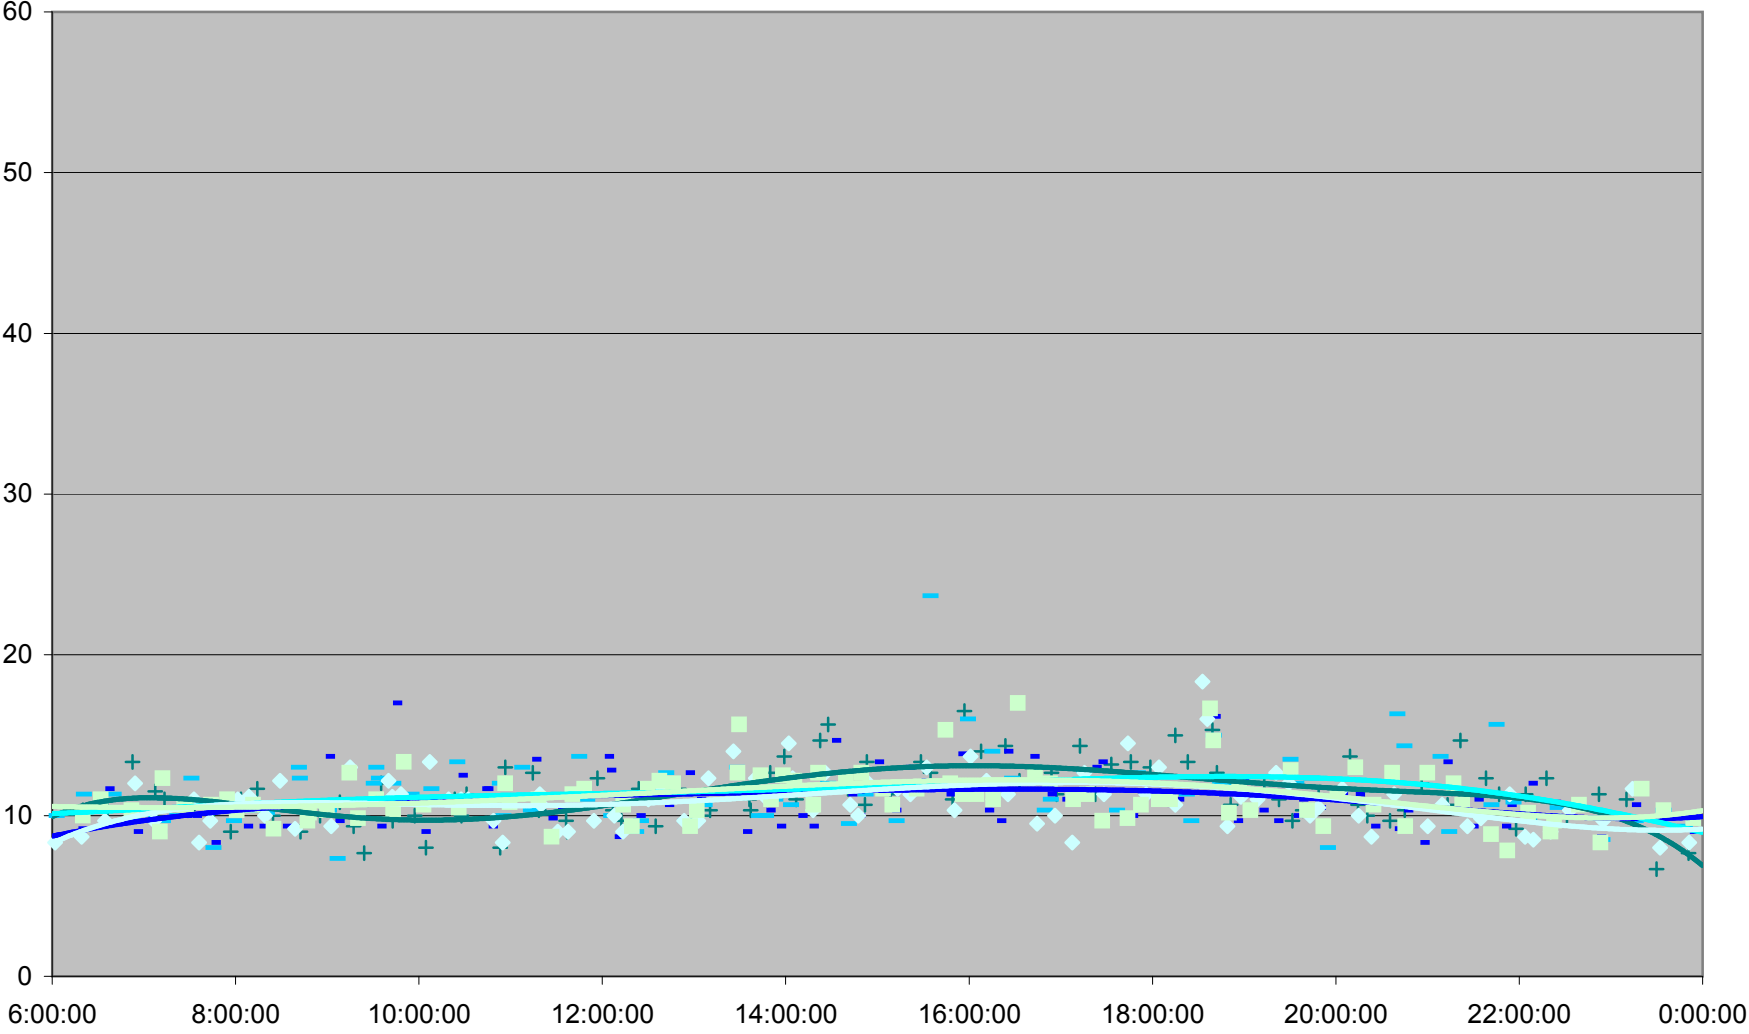

501 Queen Link Times From Triller Ave. To Lakeshore Humber Westbound November 2011

501 Queen Link Times From Triller Ave. To Lakeshore Humber Westbound November 2011

501 Queen Link Times From Triller Ave. To Lakeshore Humber Westbound November 2011

501 Queen Link Times From Triller Ave. To Lakeshore Humber Westbound November 2011

501 Queen Link Times From Triller Ave. To Lakeshore Humber Westbound November 2011

- Mon.28 - Tue.29 ◆ Wed.30 — Poly. (Mon.28) — Poly. (Tue.29) — Poly. (Wed.30)

501 Queen Link Times From Triller Ave. To Lakeshore Humber Westbound November 2011

- | | | | | | | | | | | | |
|----------|----------|----------|----------|----------|----------|----------|----------|----------|----------|----------|----------|
| ◆ Tue.1 | ■ Wed.2 | ▲ Thu.3 | × Fri.4 | × Mon.7 | ● Tue.8 | + Wed.9 | - Thu.10 | - Fri.11 | ◇ Mon.14 | ■ Tue.15 | ▲ Wed.16 |
| × Thu.17 | × Fri.18 | ● Mon.21 | + Tue.22 | - Wed.23 | - Thu.24 | ◇ Fri.25 | ■ Mon.28 | ▲ Tue.29 | × Wed.30 | | |

501 Queen Link Times From Triller Ave. To Lakeshore Humber Westbound November 2011

◆ Sat.5 ■ Sat.12 ▲ Sat.19 × Sat.26 — Poly. (Sat.5) — Poly. (Sat.12) — Poly. (Sat.19) — Poly. (Sat.26)

501 Queen Link Times From Triller Ave. To Lakeshore Humber Westbound November 2011