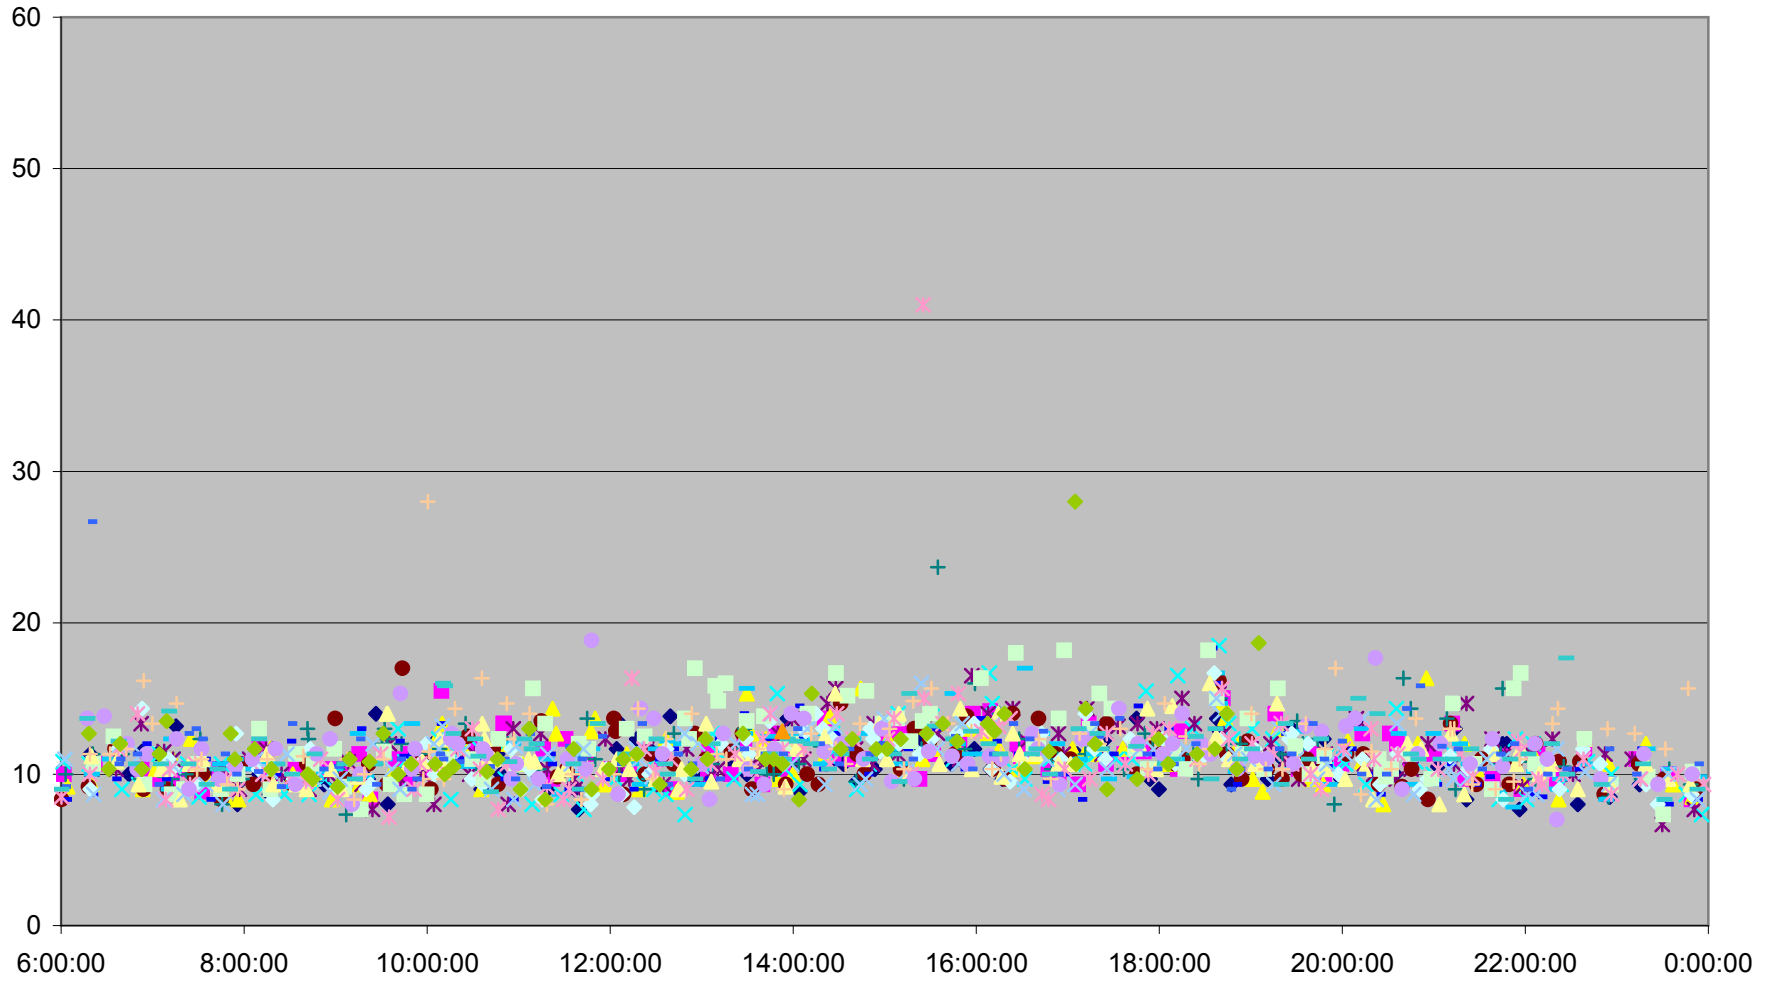

501 Queen Link Times From Triller Ave. To Lakeshore Humber Westbound November 2011

501 Queen Link Times From Triller Ave. To Lakeshore Humber Westbound November 2011

501 Queen Link Times From Triller Ave. To Lakeshore Humber Westbound November 2011

501 Queen Link Times From Triller Ave. To Lakeshore Humber Westbound November 2011

501 Queen Link Times From Triller Ave. To Lakeshore Humber Westbound November 2011

- Mon.28 - Tue.29 ◆ Wed.30 — Poly. (Mon.28) — Poly. (Tue.29) — Poly. (Wed.30)

501 Queen Link Times From Triller Ave. To Lakeshore Humber Westbound November 2011

- | | | | | | | | | | | | |
|----------|----------|----------|----------|----------|----------|----------|----------|----------|----------|----------|----------|
| ◆ Tue.1 | ■ Wed.2 | ▲ Thu.3 | × Fri.4 | × Mon.7 | ● Tue.8 | + Wed.9 | - Thu.10 | - Fri.11 | ◇ Mon.14 | ■ Tue.15 | ▲ Wed.16 |
| × Thu.17 | × Fri.18 | ● Mon.21 | + Tue.22 | - Wed.23 | - Thu.24 | ◇ Fri.25 | ■ Mon.28 | ▲ Tue.29 | × Wed.30 | | |

501 Queen Link Times From Triller Ave. To Lakeshore Humber Westbound November 2011

◆ Sat.5 ■ Sat.12 ▲ Sat.19 × Sat.26 — Poly. (Sat.5) — Poly. (Sat.12) — Poly. (Sat.19) — Poly. (Sat.26)

501 Queen Link Times From Triller Ave. To Lakeshore Humber Westbound November 2011