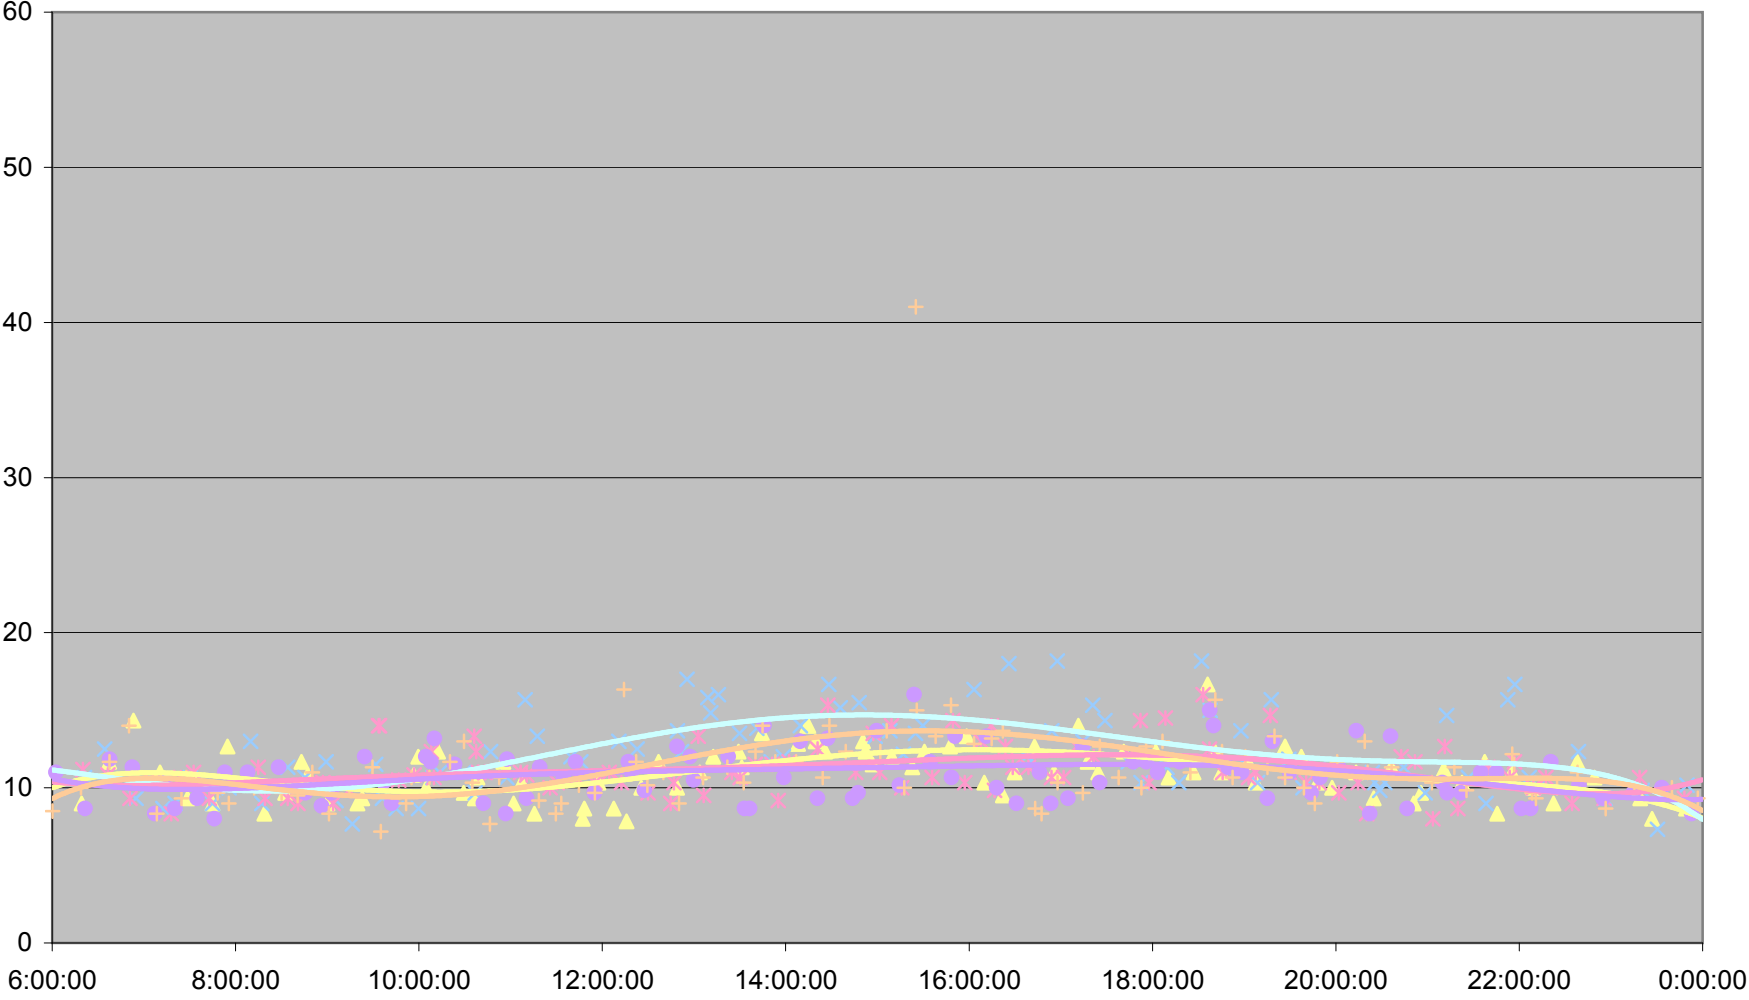

501 Queen Link Times From Triller Ave. To Lakeshore Humber Westbound November 2011

501 Queen Link Times From Triller Ave. To Lakeshore Humber Westbound November 2011

501 Queen Link Times From Triller Ave. To Lakeshore Humber Westbound November 2011

501 Queen Link Times From Triller Ave. To Lakeshore Humber Westbound November 2011

501 Queen Link Times From Triller Ave. To Lakeshore Humber Westbound November 2011

- Mon.28 - Tue.29 ◆ Wed.30 — Poly. (Mon.28) — Poly. (Tue.29) — Poly. (Wed.30)

501 Queen Link Times From Triller Ave. To Lakeshore Humber Westbound November 2011

- | | | | | | | | | | | | |
|----------|----------|----------|----------|----------|----------|----------|----------|----------|----------|----------|----------|
| ◆ Tue.1 | ■ Wed.2 | ▲ Thu.3 | × Fri.4 | × Mon.7 | ● Tue.8 | + Wed.9 | - Thu.10 | - Fri.11 | ◇ Mon.14 | ■ Tue.15 | ▲ Wed.16 |
| × Thu.17 | × Fri.18 | ● Mon.21 | + Tue.22 | - Wed.23 | - Thu.24 | ◇ Fri.25 | ■ Mon.28 | ▲ Tue.29 | × Wed.30 | | |

501 Queen Link Times From Triller Ave. To Lakeshore Humber Westbound November 2011

◆ Sat.5 ■ Sat.12 ▲ Sat.19 × Sat.26 — Poly. (Sat.5) — Poly. (Sat.12) — Poly. (Sat.19) — Poly. (Sat.26)

501 Queen Link Times From Triller Ave. To Lakeshore Humber Westbound November 2011