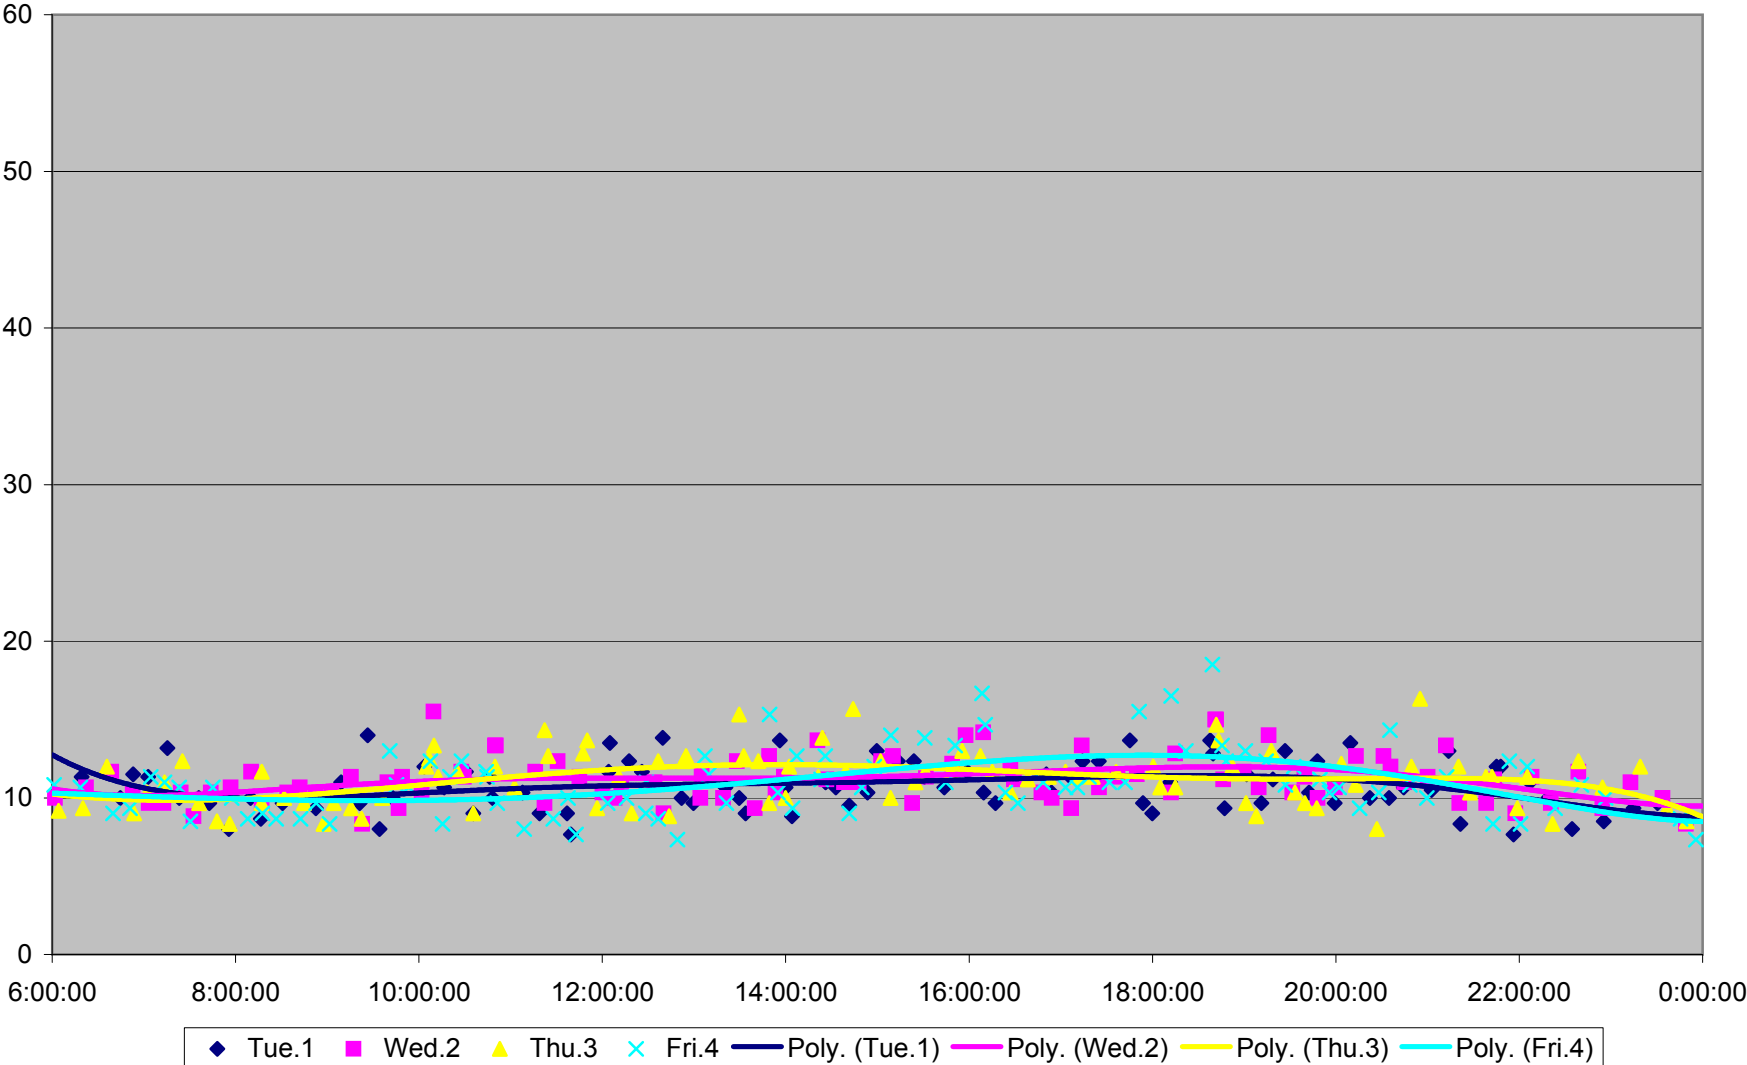

501 Queen Link Times From Triller Ave. To Lakeshore Humber Westbound November 2011

501 Queen Link Times From Triller Ave. To Lakeshore Humber Westbound November 2011

501 Queen Link Times From Triller Ave. To Lakeshore Humber Westbound November 2011

501 Queen Link Times From Triller Ave. To Lakeshore Humber Westbound November 2011

501 Queen Link Times From Triller Ave. To Lakeshore Humber Westbound November 2011

- Mon.28 - Tue.29 ◆ Wed.30 — Poly. (Mon.28) — Poly. (Tue.29) — Poly. (Wed.30)

501 Queen Link Times From Triller Ave. To Lakeshore Humber Westbound November 2011

- | | | | | | | | | | | | |
|----------|----------|----------|----------|----------|----------|----------|----------|----------|----------|----------|----------|
| ◆ Tue.1 | ■ Wed.2 | ▲ Thu.3 | × Fri.4 | × Mon.7 | ● Tue.8 | + Wed.9 | - Thu.10 | - Fri.11 | ◇ Mon.14 | ■ Tue.15 | ▲ Wed.16 |
| × Thu.17 | × Fri.18 | ● Mon.21 | + Tue.22 | - Wed.23 | - Thu.24 | ◇ Fri.25 | ■ Mon.28 | ▲ Tue.29 | × Wed.30 | | |

501 Queen Link Times From Triller Ave. To Lakeshore Humber Westbound November 2011

◆ Sat.5 ■ Sat.12 ▲ Sat.19 × Sat.26 — Poly. (Sat.5) — Poly. (Sat.12) — Poly. (Sat.19) — Poly. (Sat.26)

501 Queen Link Times From Triller Ave. To Lakeshore Humber Westbound November 2011