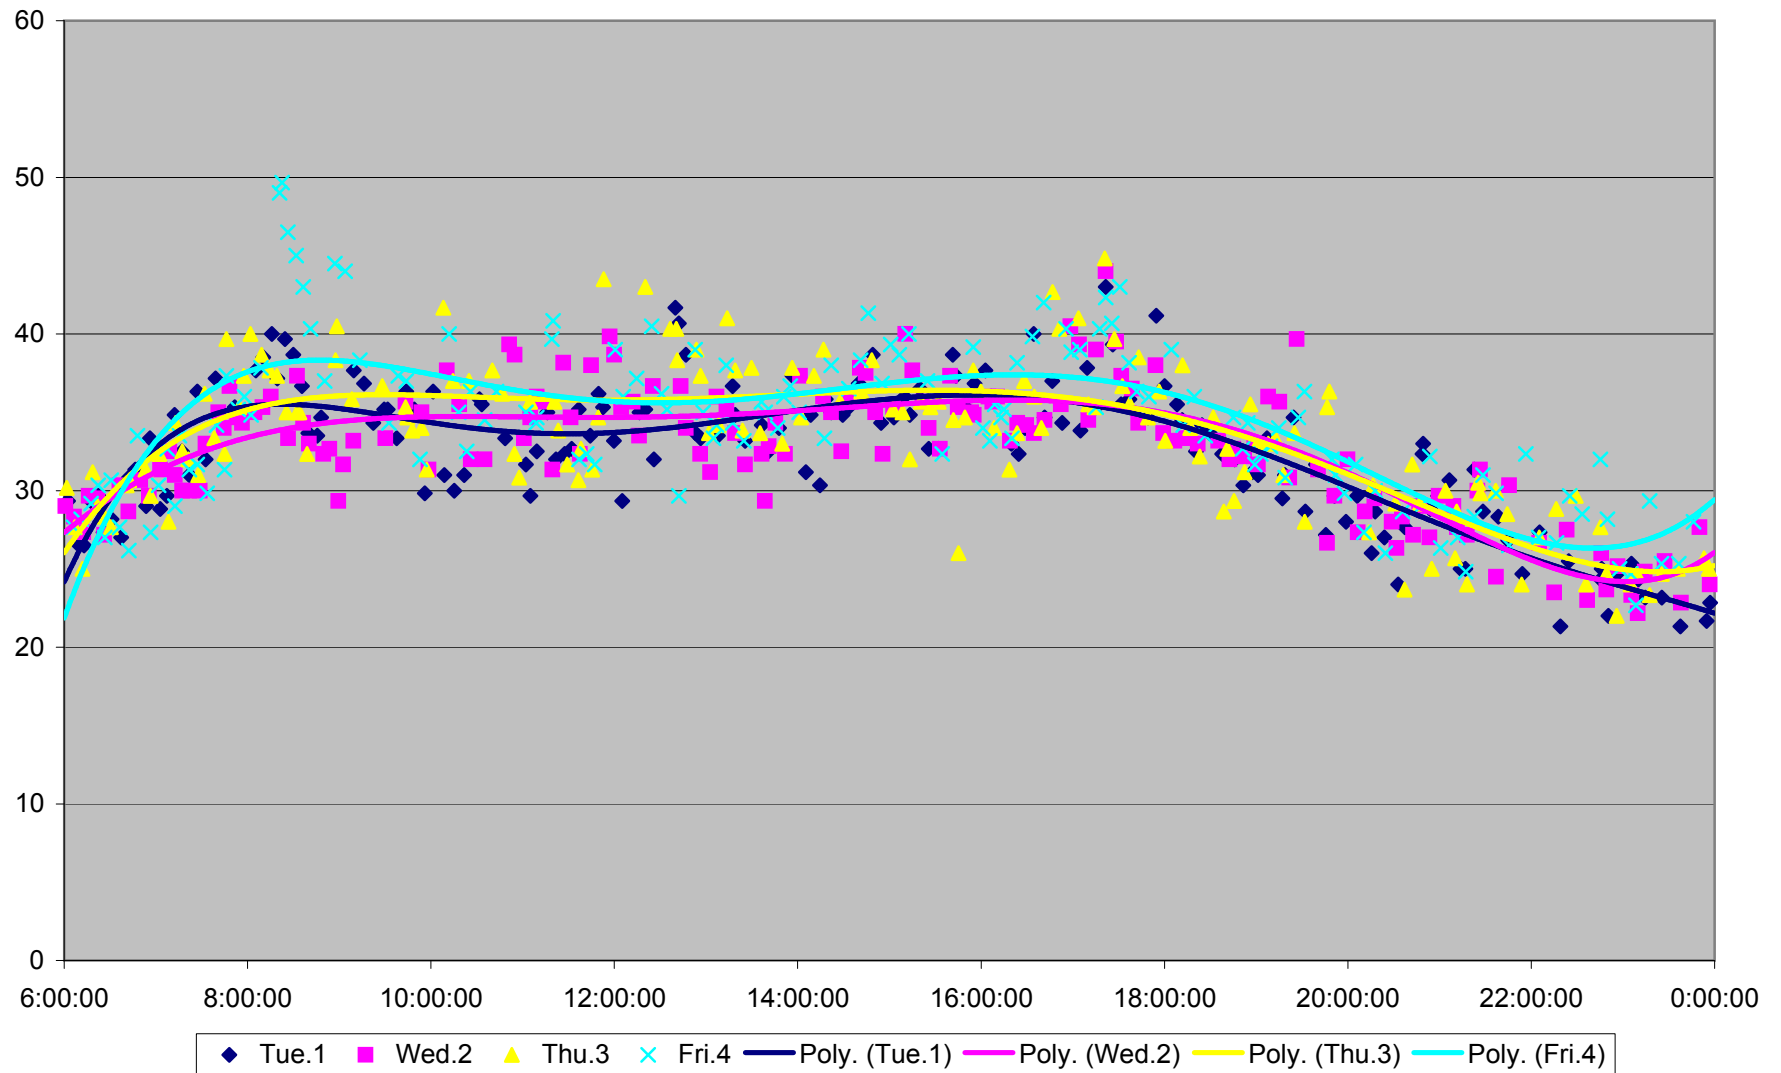

501 Queen Link Times From Neville Loop To Yonge St. Westbound November 2011

501 Queen Link Times From Neville Loop To Yonge St. Westbound November 2011

501 Queen Link Times From Neville Loop To Yonge St. Westbound November 2011