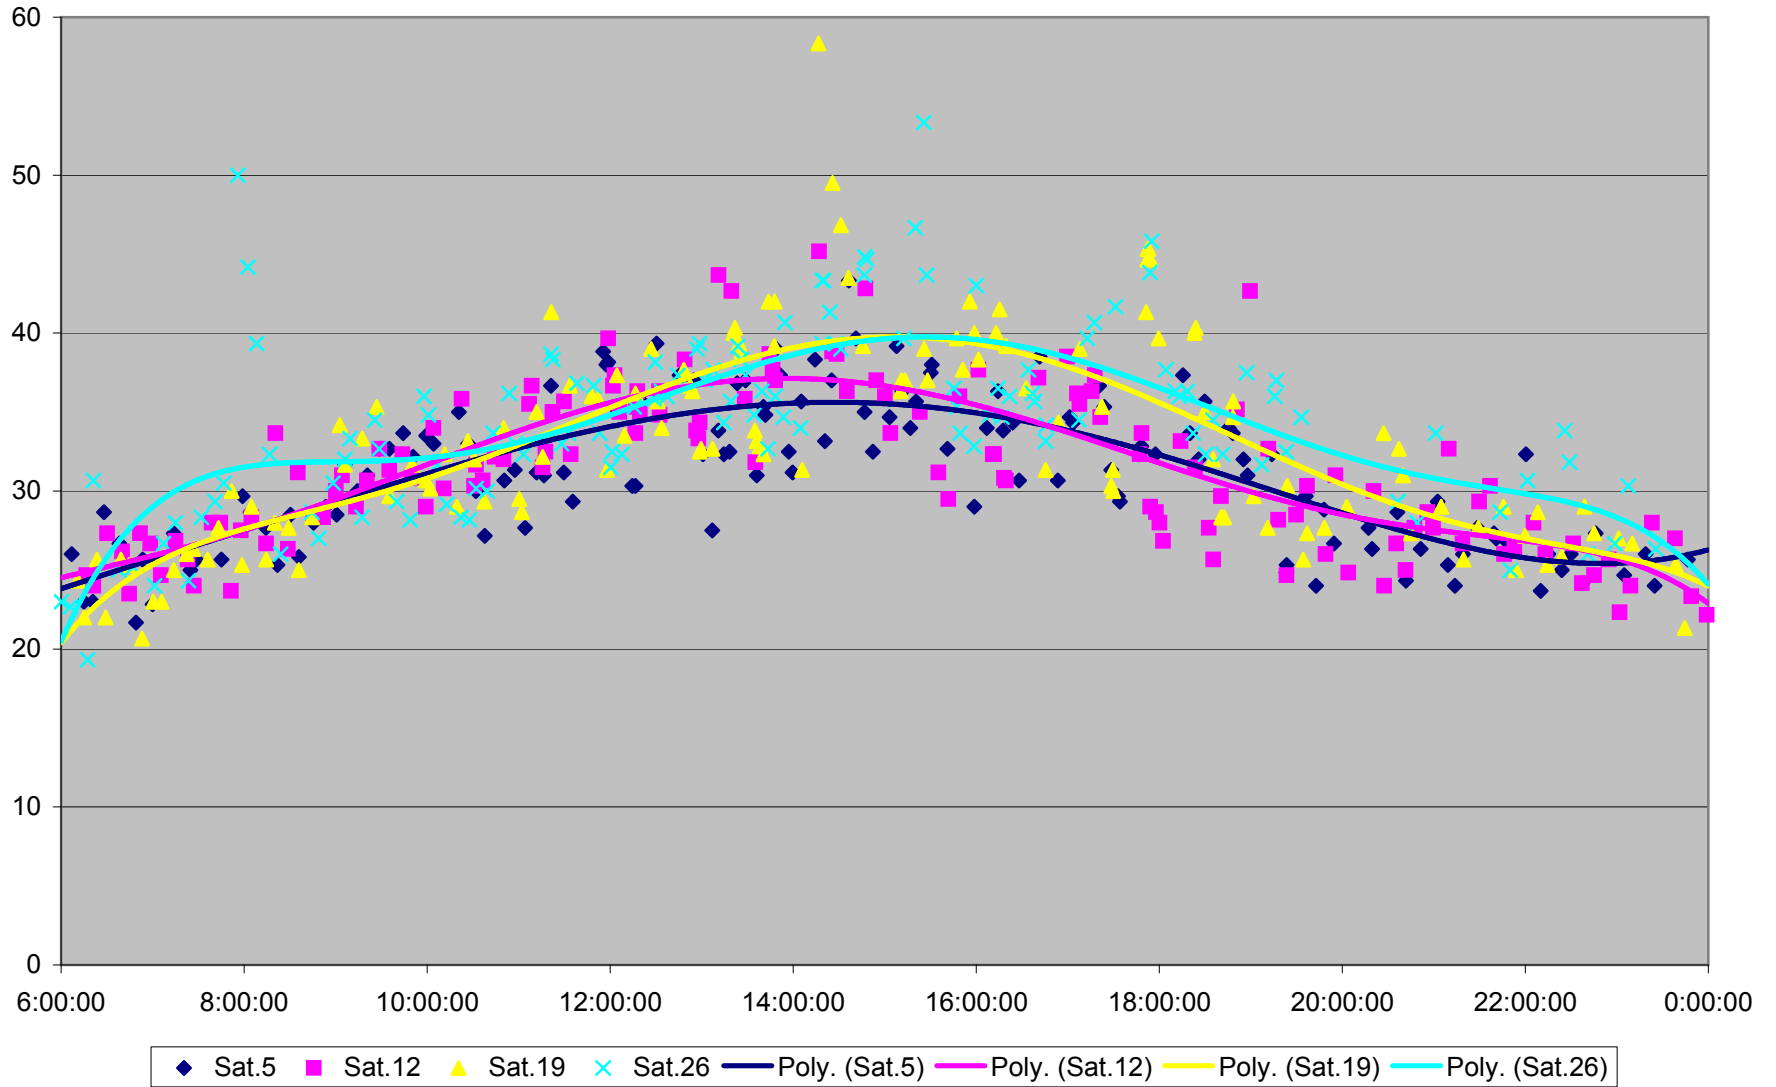

501 Queen Link Times From Neville Loop To Yonge St. Westbound November 2011