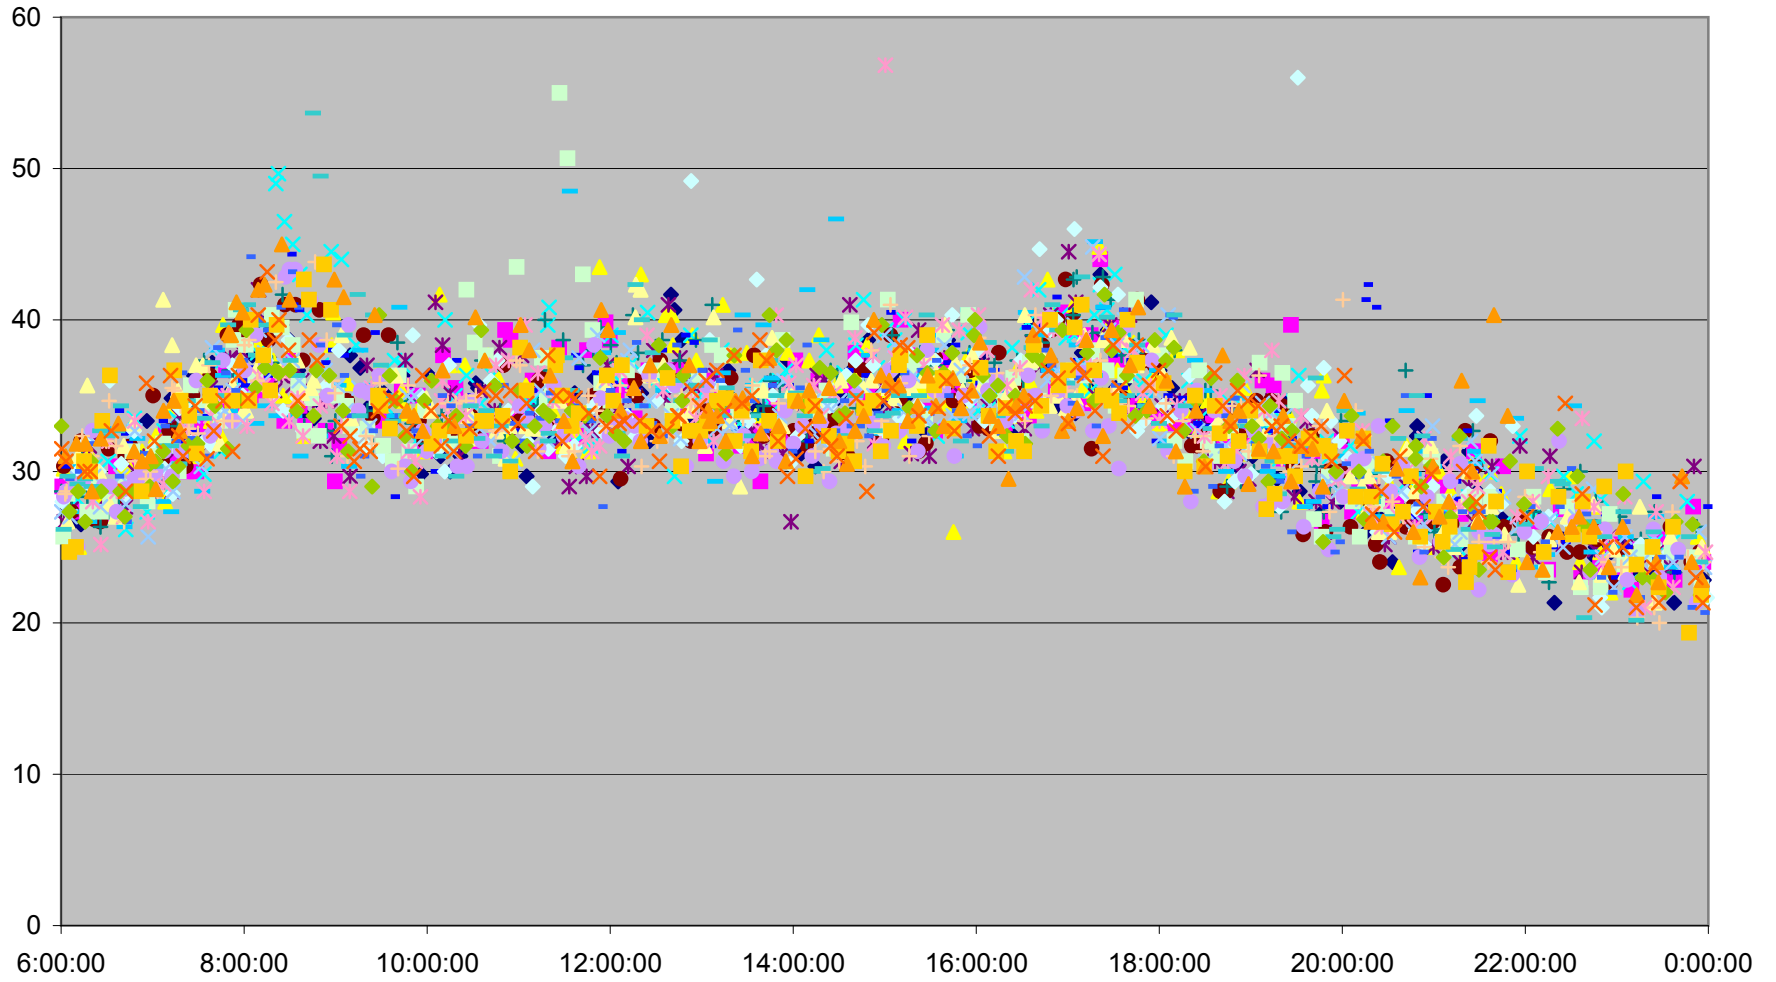

501 Queen Link Times From Neville Loop To Yonge St. Westbound November 2011

501 Queen Link Times From Neville Loop To Yonge St. Westbound November 2011

501 Queen Link Times From Neville Loop To Yonge St. Westbound November 2011

- | | | | | | | | | | | | |
|----------|----------|----------|----------|----------|----------|----------|----------|----------|----------|----------|----------|
| ◆ Tue.1 | ■ Wed.2 | ▲ Thu.3 | ✕ Fri.4 | ✖ Mon.7 | ● Tue.8 | + Wed.9 | - Thu.10 | - Fri.11 | ◇ Mon.14 | ■ Tue.15 | ▲ Wed.16 |
| ✕ Thu.17 | ✖ Fri.18 | ● Mon.21 | + Tue.22 | - Wed.23 | - Thu.24 | ◇ Fri.25 | ■ Mon.28 | ▲ Tue.29 | ✕ Wed.30 | | |