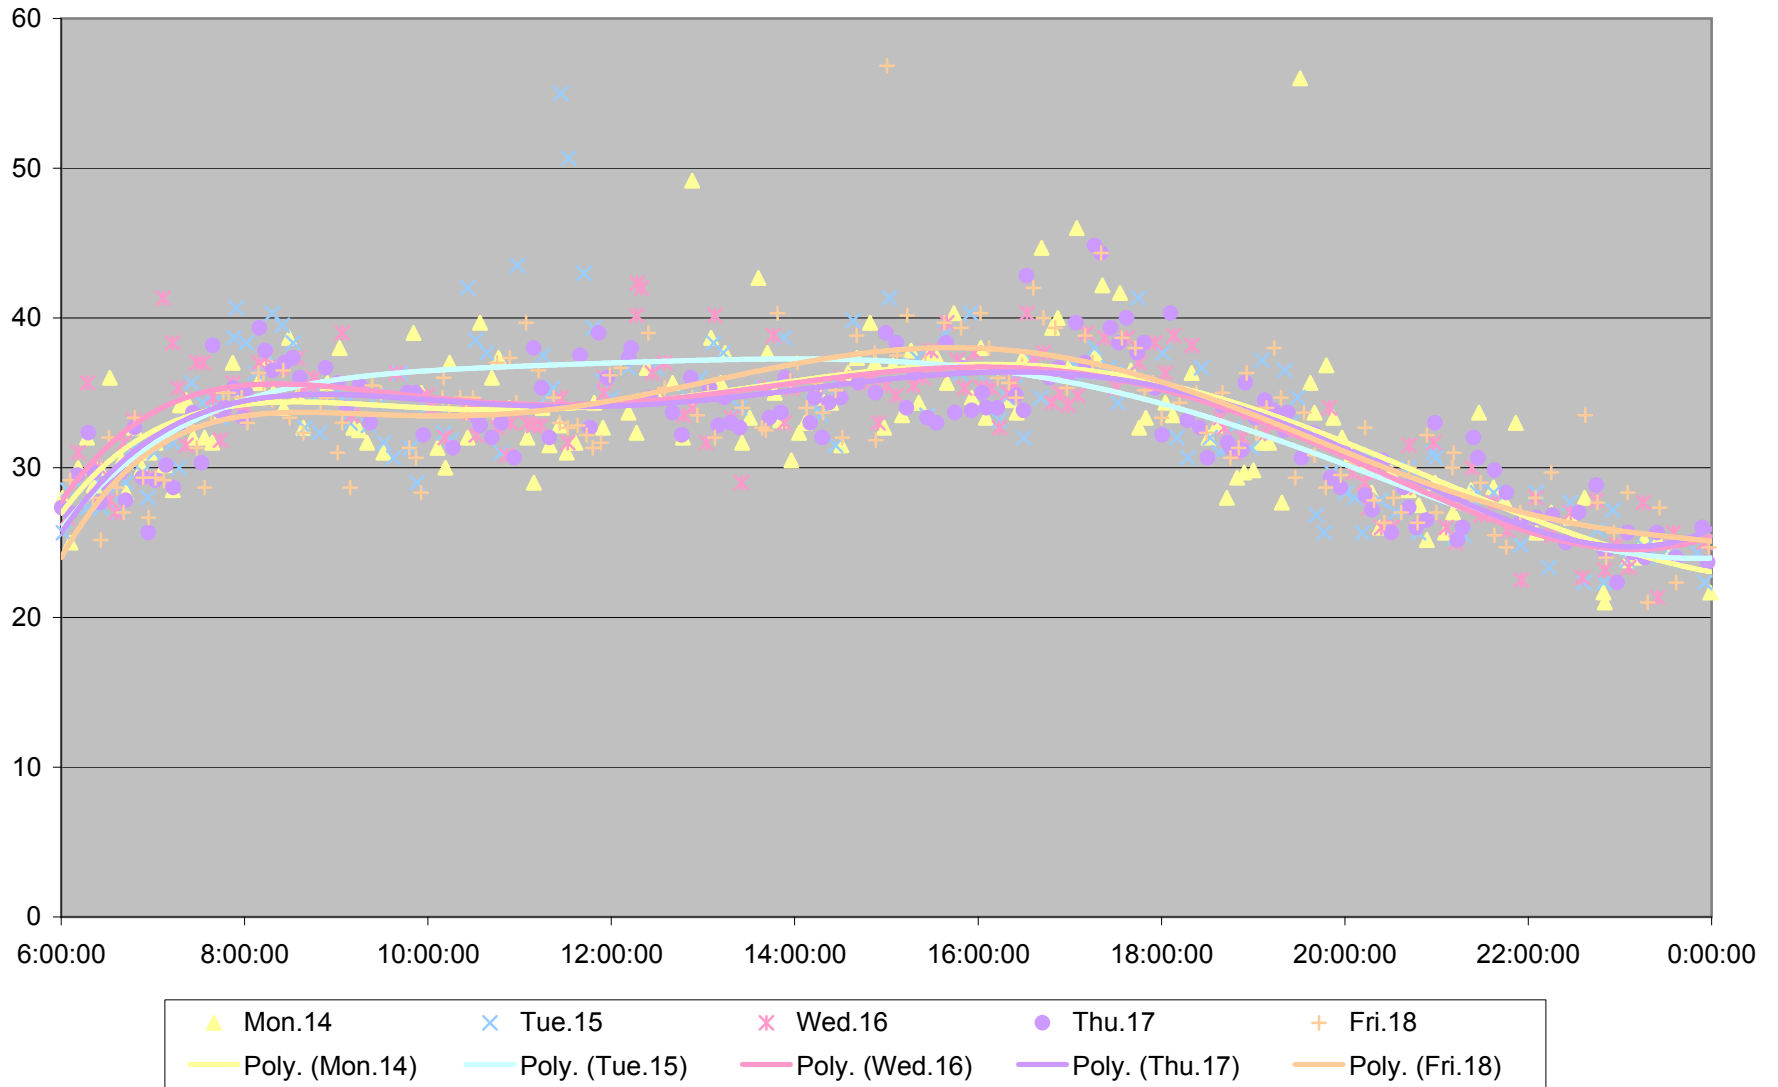

501 Queen Link Times From Neville Loop To Yonge St. Westbound November 2011

501 Queen Link Times From Neville Loop To Yonge St. Westbound November 2011

501 Queen Link Times From Neville Loop To Yonge St. Westbound November 2011