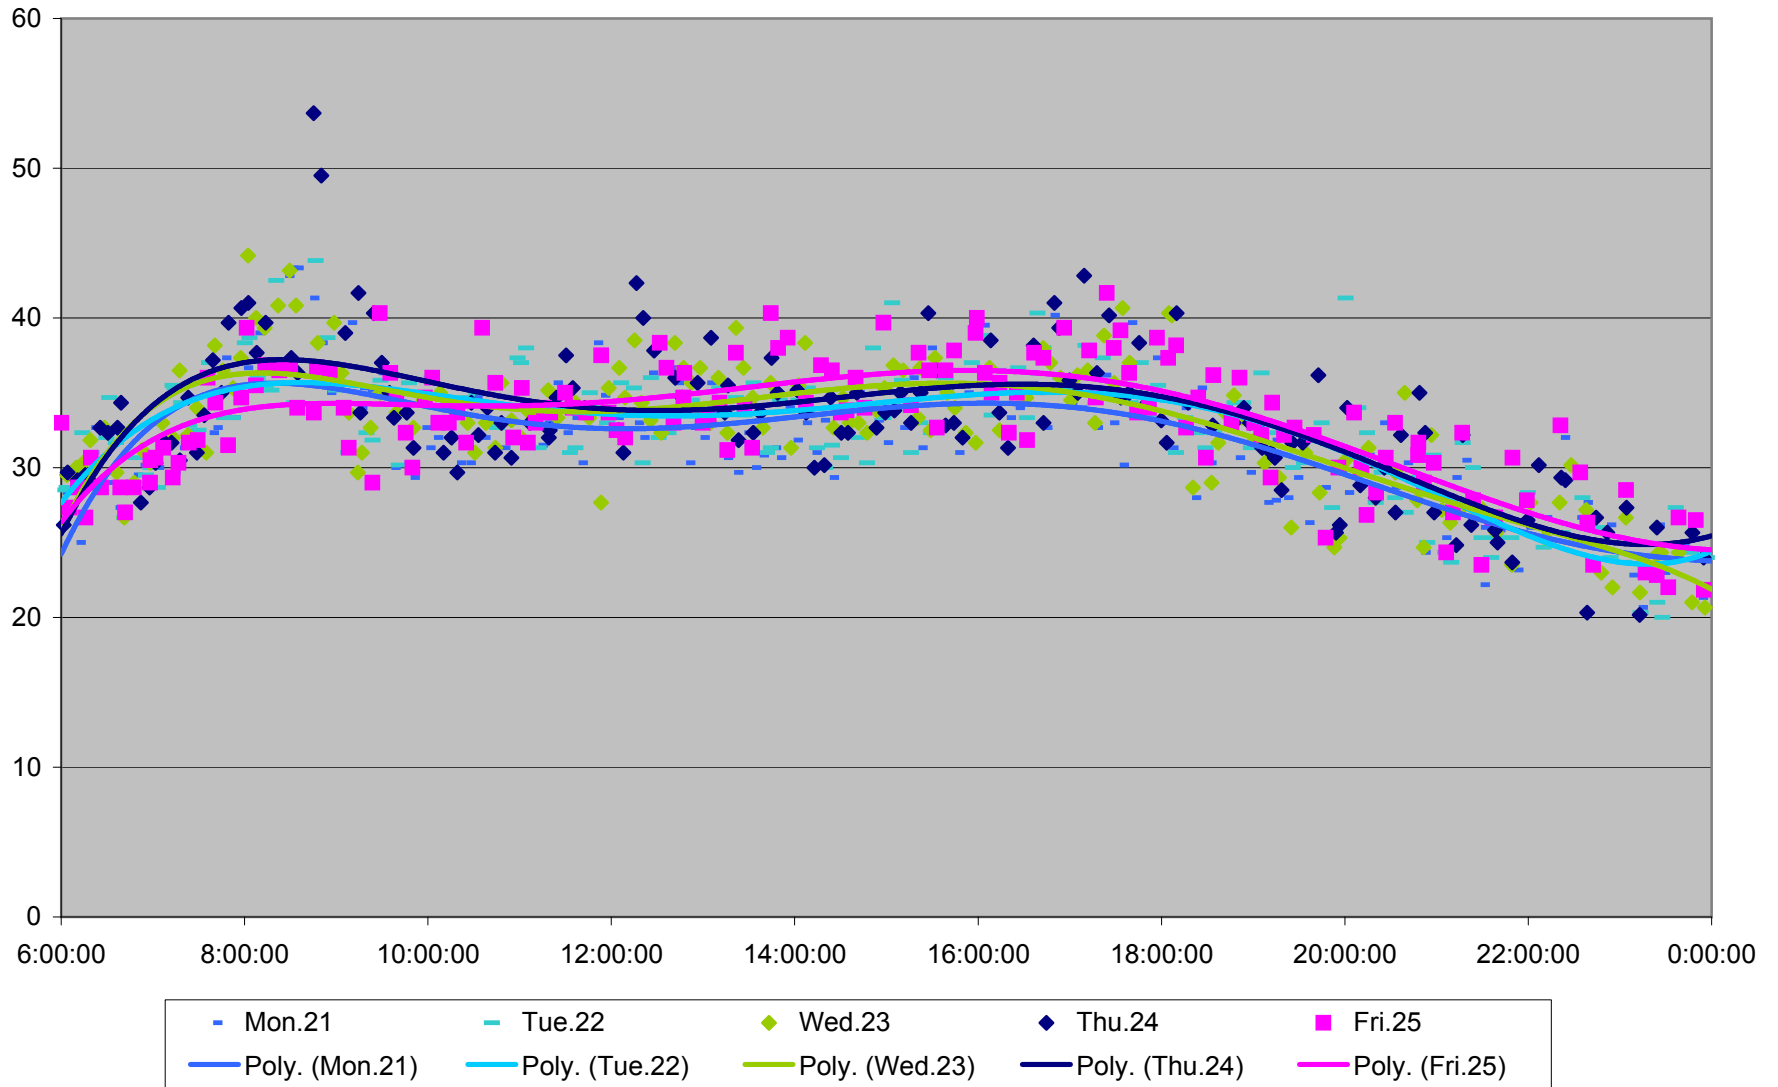

501 Queen Link Times From Neville Loop To Yonge St. Westbound November 2011

501 Queen Link Times From Neville Loop To Yonge St. Westbound November 2011

501 Queen Link Times From Neville Loop To Yonge St. Westbound November 2011