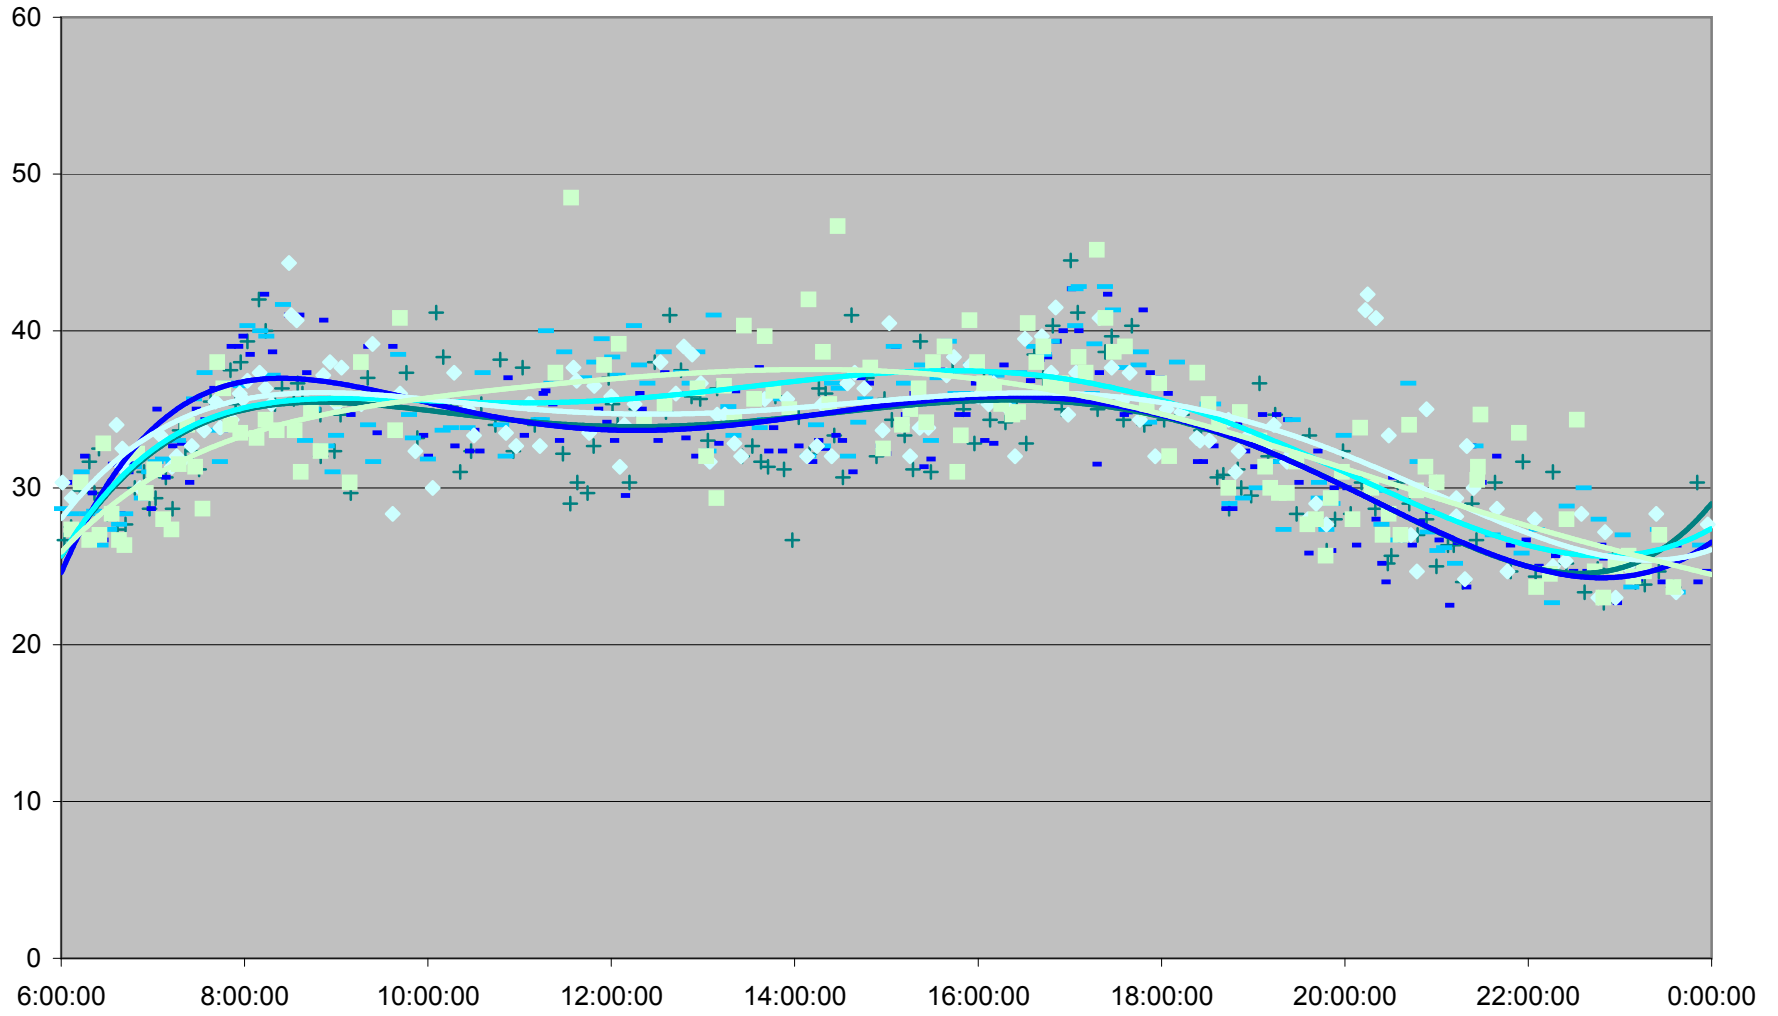

501 Queen Link Times From Neville Loop To Yonge St. Westbound November 2011

501 Queen Link Times From Neville Loop To Yonge St. Westbound November 2011

501 Queen Link Times From Neville Loop To Yonge St. Westbound November 2011