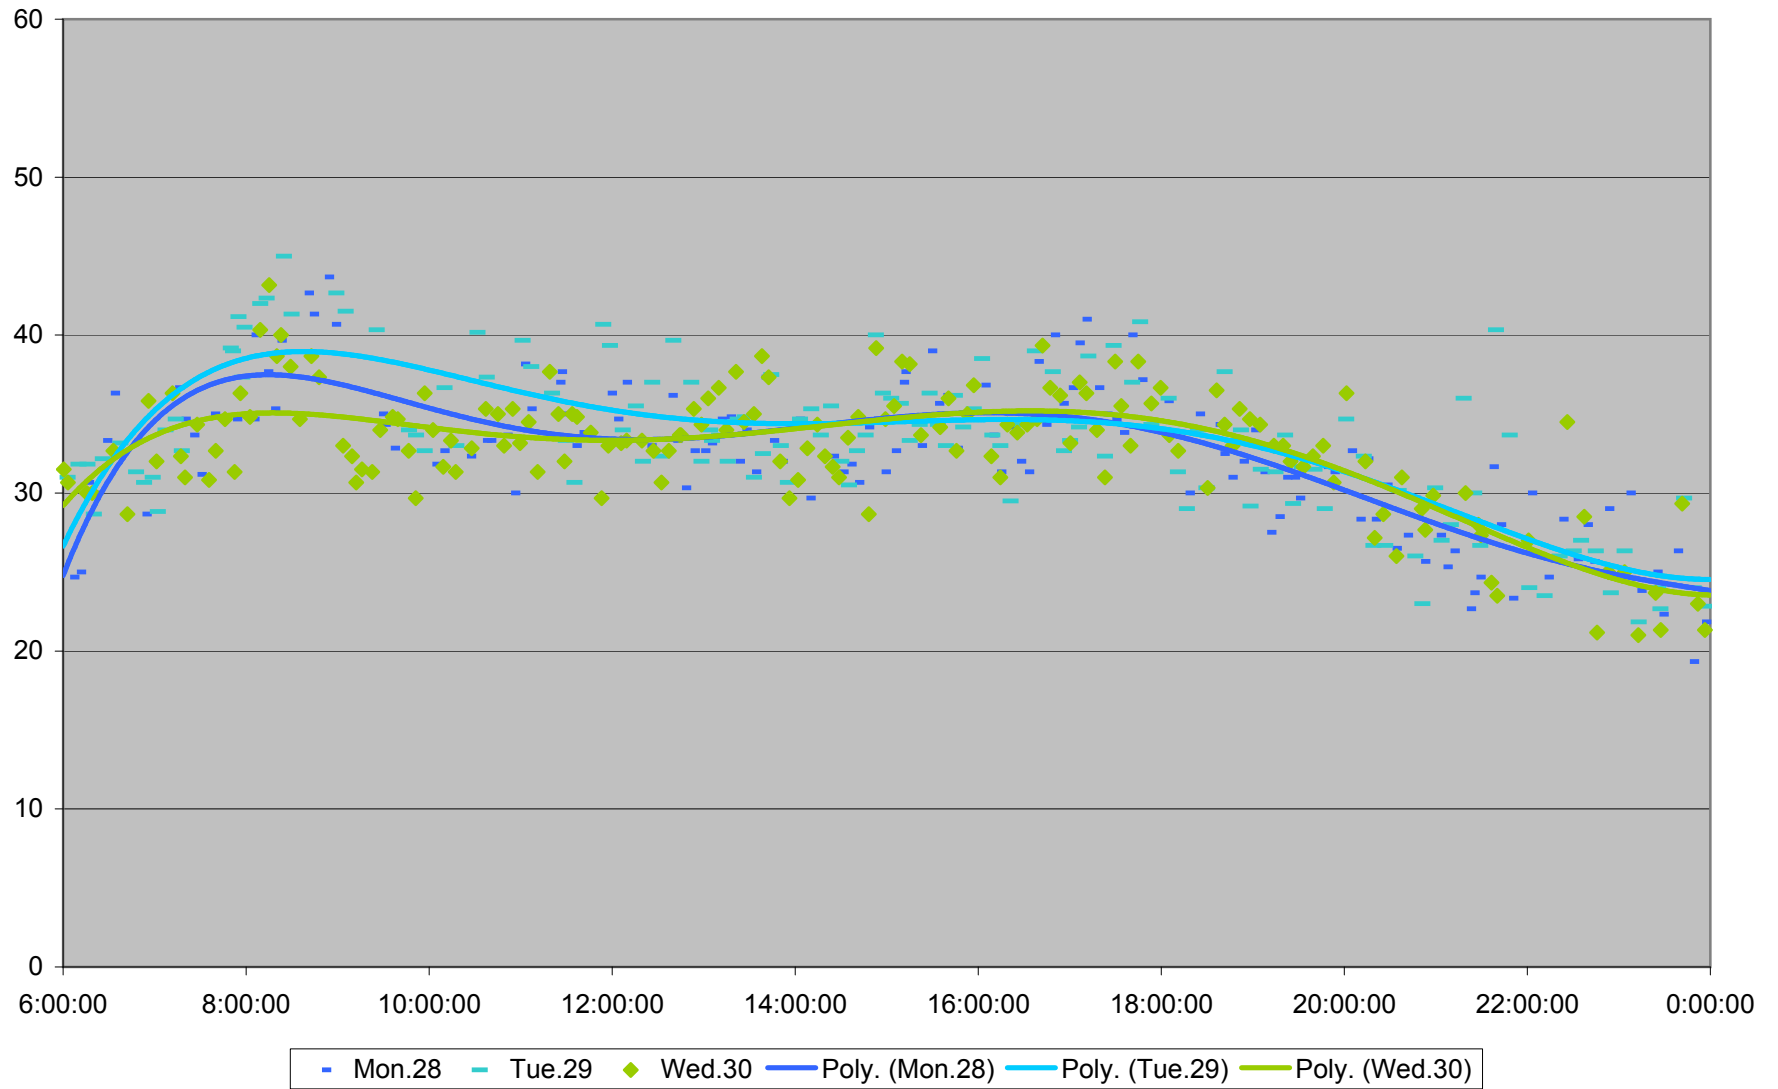

501 Queen Link Times From Neville Loop To Yonge St. Westbound November 2011

501 Queen Link Times From Neville Loop To Yonge St. Westbound November 2011

501 Queen Link Times From Neville Loop To Yonge St. Westbound November 2011