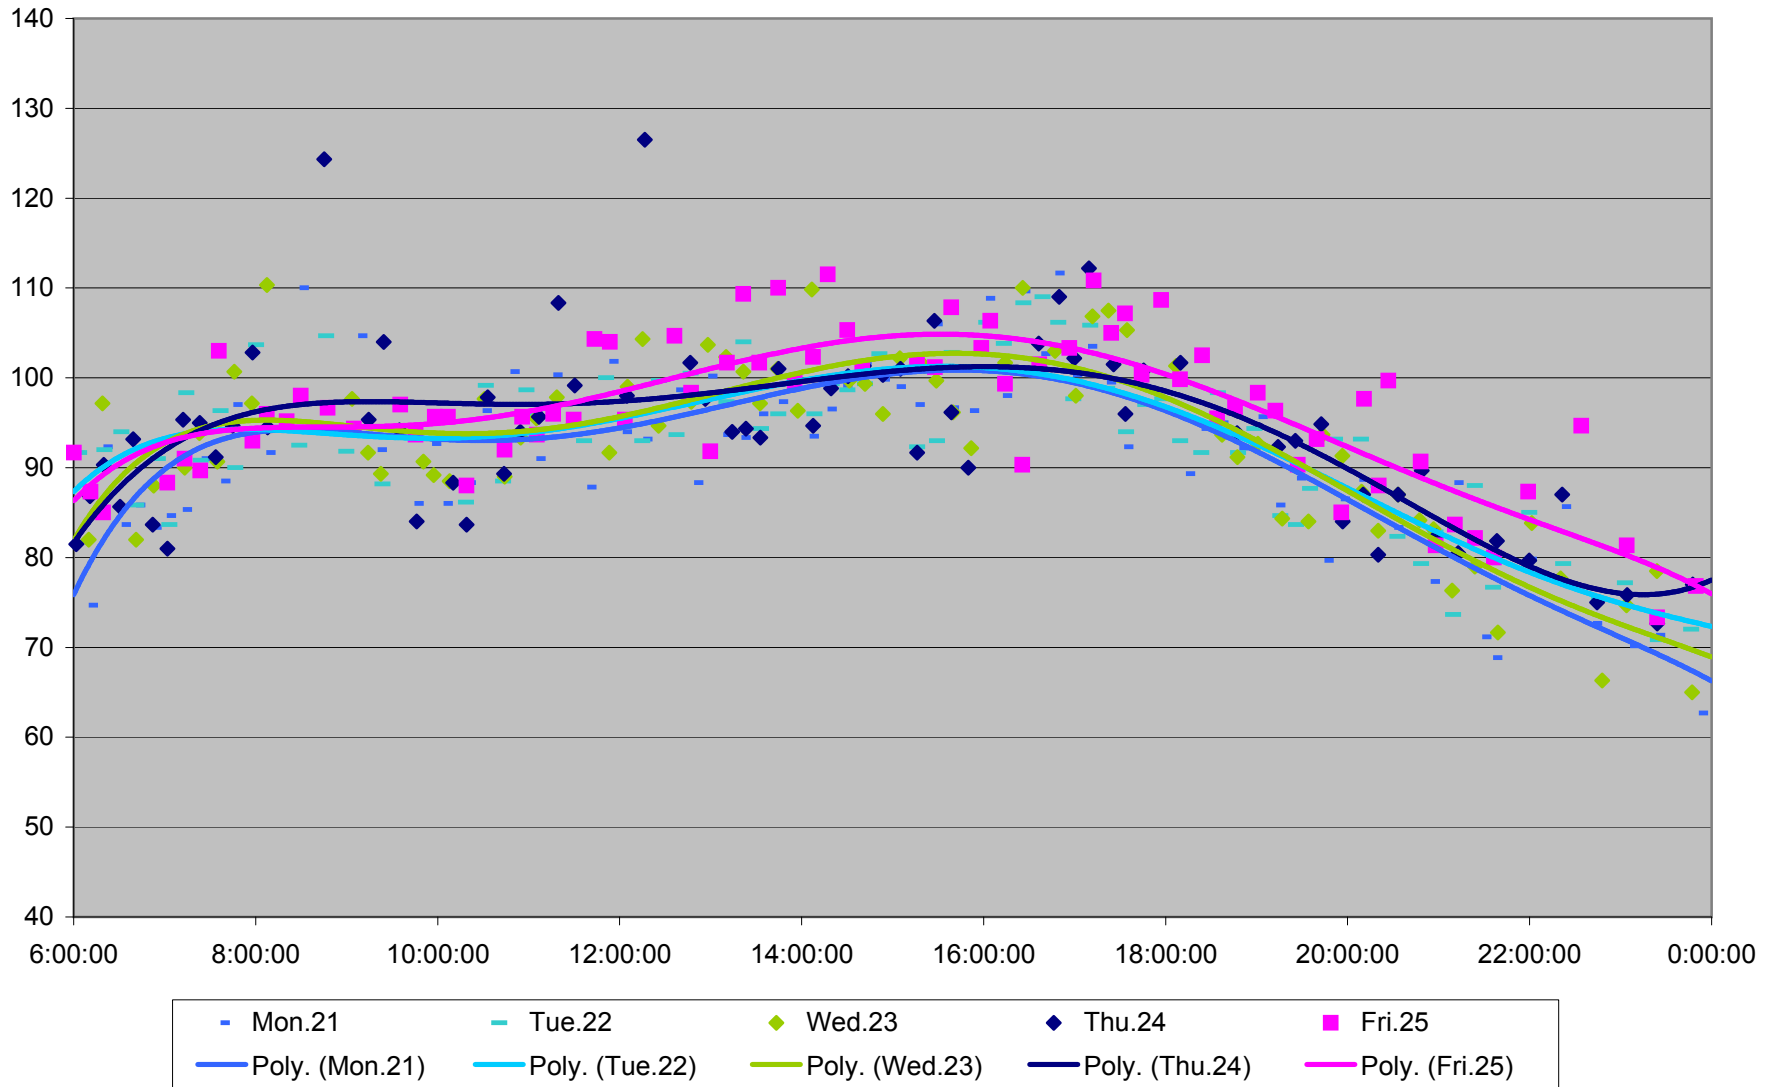

501 Queen Link Times From Neville Loop To Long Branch Loop Westbound November 2011

501 Queen Link Times From Neville Loop To Long Branch Loop Westbound November 2011

501 Queen Link Times From Neville Loop To Long Branch Loop Westbound November 2011

501 Queen Link Times From Neville Loop To Long Branch Loop Westbound November 2011

501 Queen Link Times From Neville Loop To Long Branch Loop Westbound November 2011