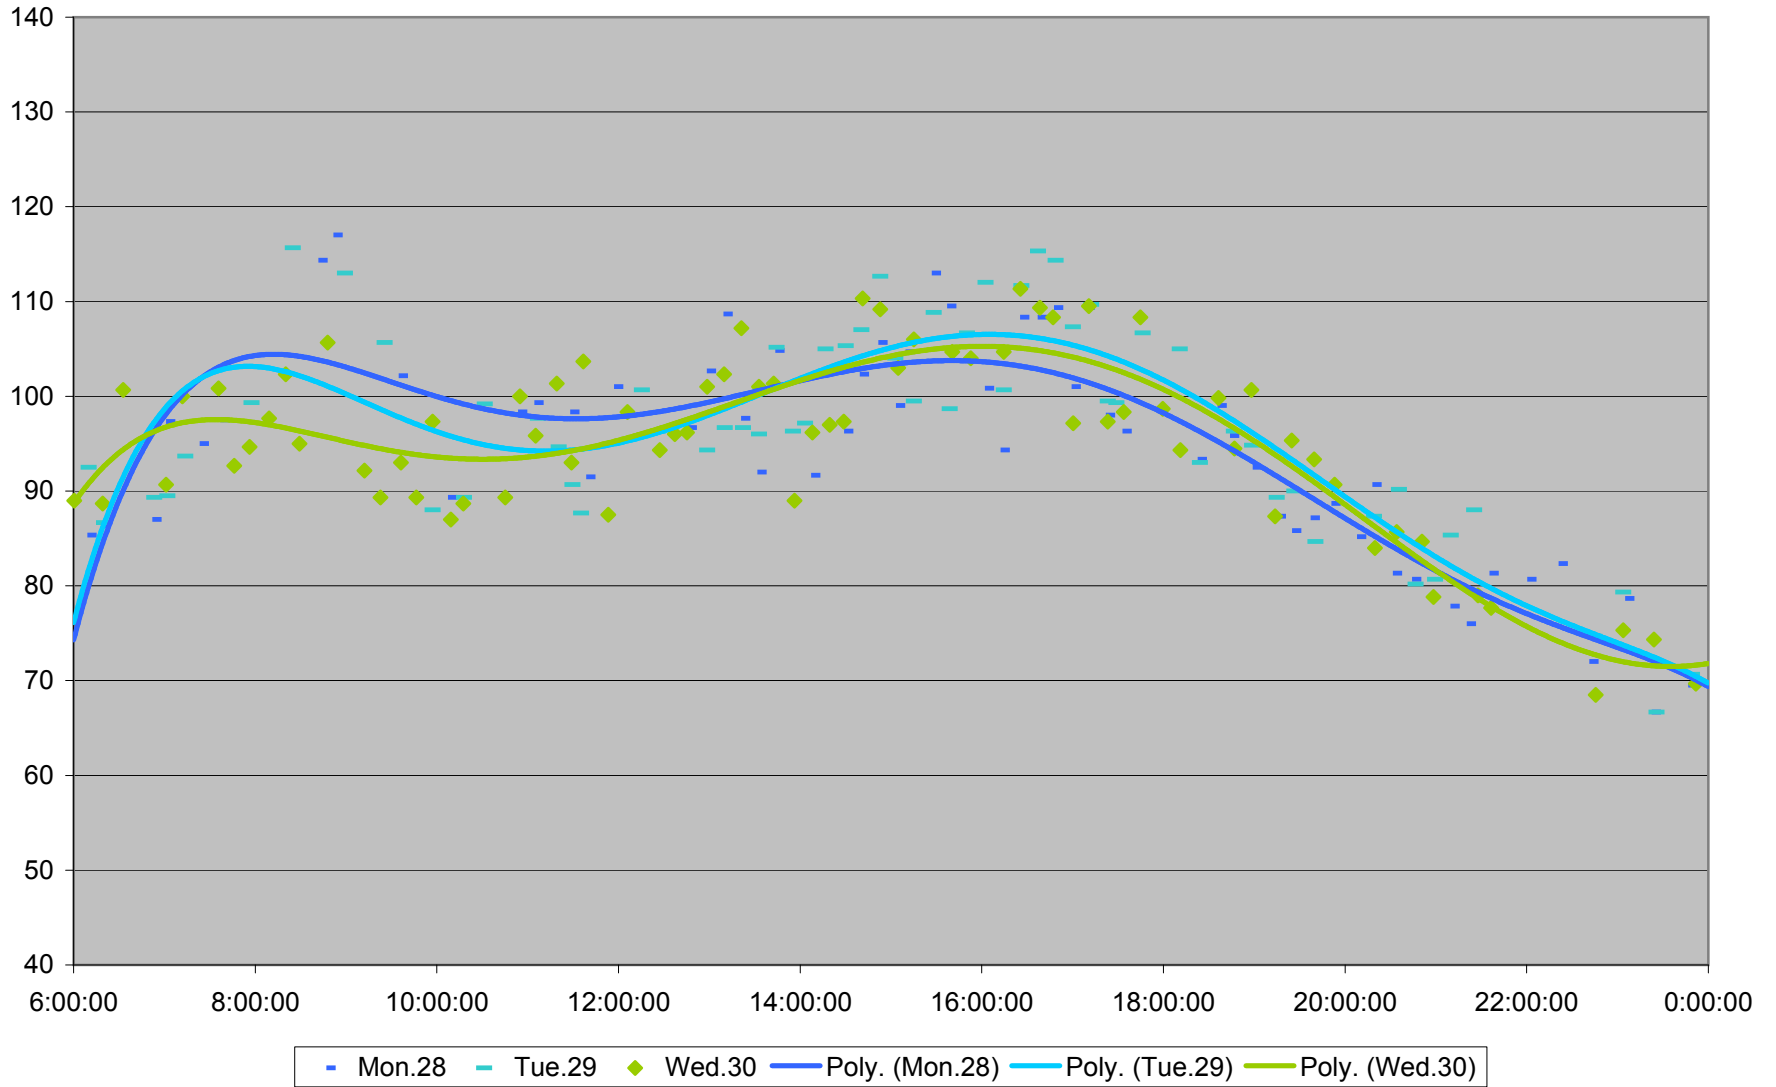

501 Queen Link Times From Neville Loop To Long Branch Loop Westbound November 2011

501 Queen Link Times From Neville Loop To Long Branch Loop Westbound November 2011

501 Queen Link Times From Neville Loop To Long Branch Loop Westbound November 2011

501 Queen Link Times From Neville Loop To Long Branch Loop Westbound November 2011

501 Queen Link Times From Neville Loop To Long Branch Loop Westbound November 2011