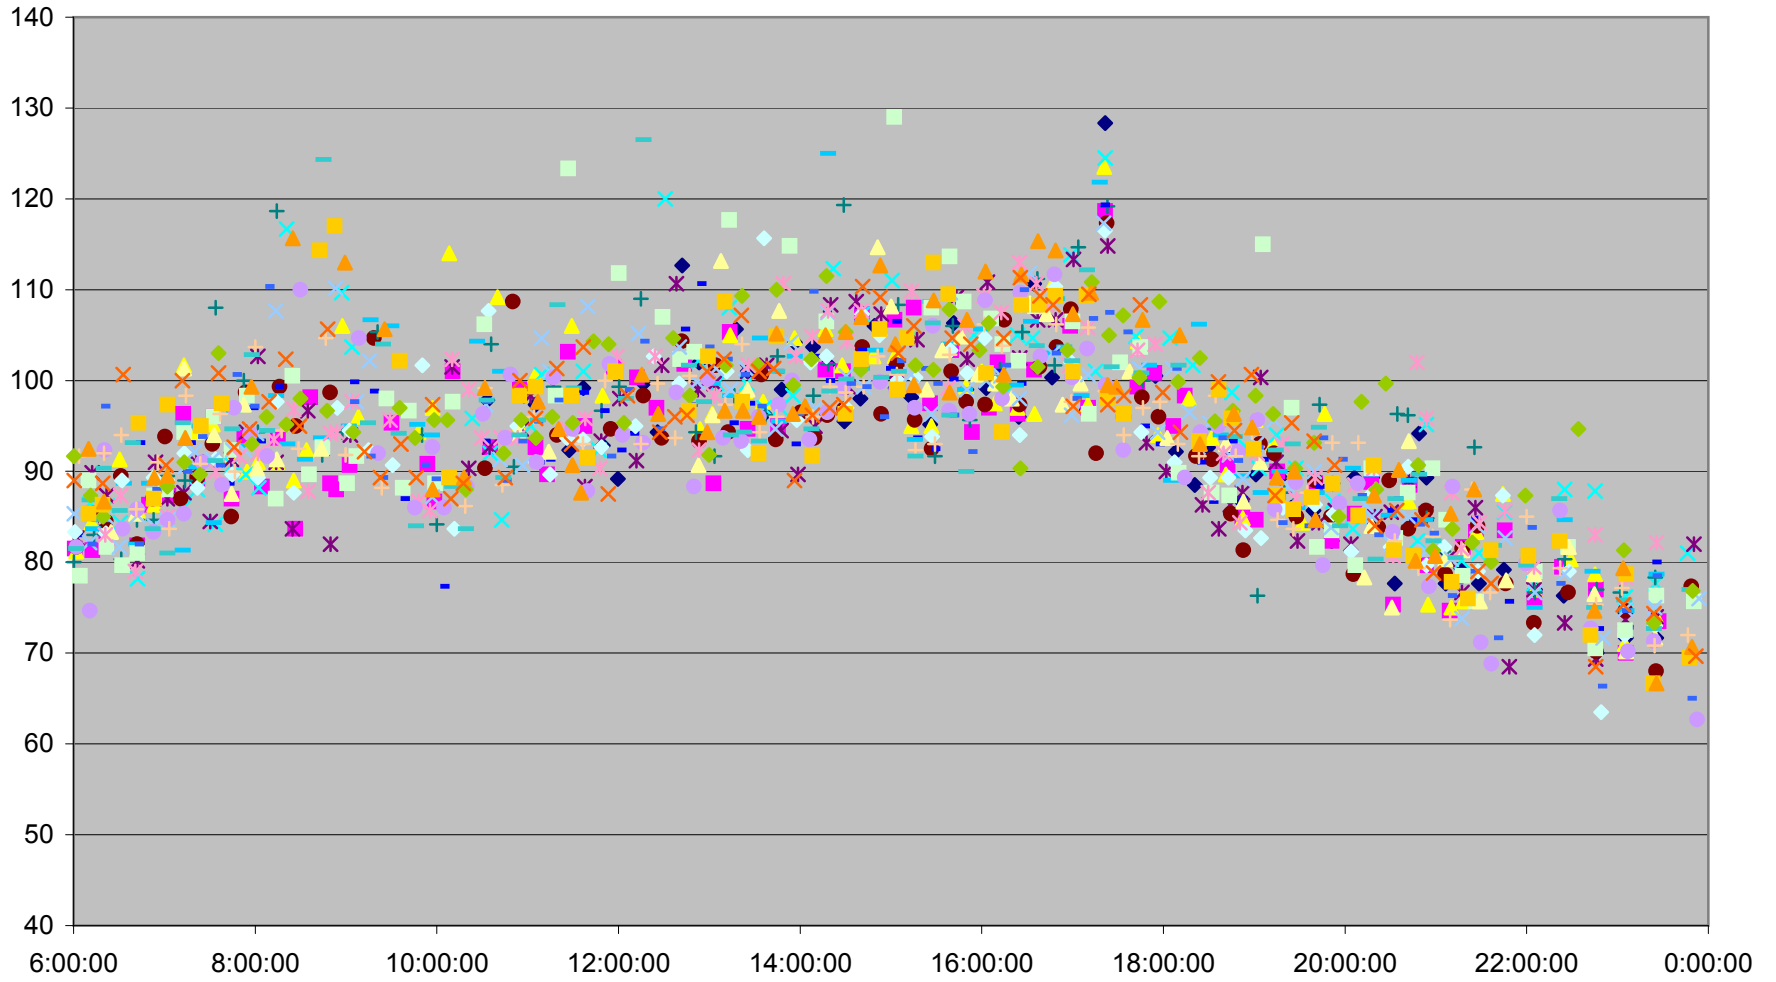

501 Queen Link Times From Neville Loop To Long Branch Loop Westbound November 2011

501 Queen Link Times From Neville Loop To Long Branch Loop Westbound November 2011

501 Queen Link Times From Neville Loop To Long Branch Loop Westbound November 2011

- | | | | | | | | | | | | |
|----------|----------|----------|----------|----------|----------|----------|----------|----------|----------|----------|----------|
| ◆ Tue.1 | ■ Wed.2 | ▲ Thu.3 | × Fri.4 | × Mon.7 | ● Tue.8 | + Wed.9 | - Thu.10 | - Fri.11 | ◇ Mon.14 | ■ Tue.15 | ▲ Wed.16 |
| × Thu.17 | × Fri.18 | ● Mon.21 | + Tue.22 | - Wed.23 | - Thu.24 | ◆ Fri.25 | ■ Mon.28 | ▲ Tue.29 | × Wed.30 | | |

501 Queen Link Times From Neville Loop To Long Branch Loop Westbound November 2011

501 Queen Link Times From Neville Loop To Long Branch Loop Westbound November 2011