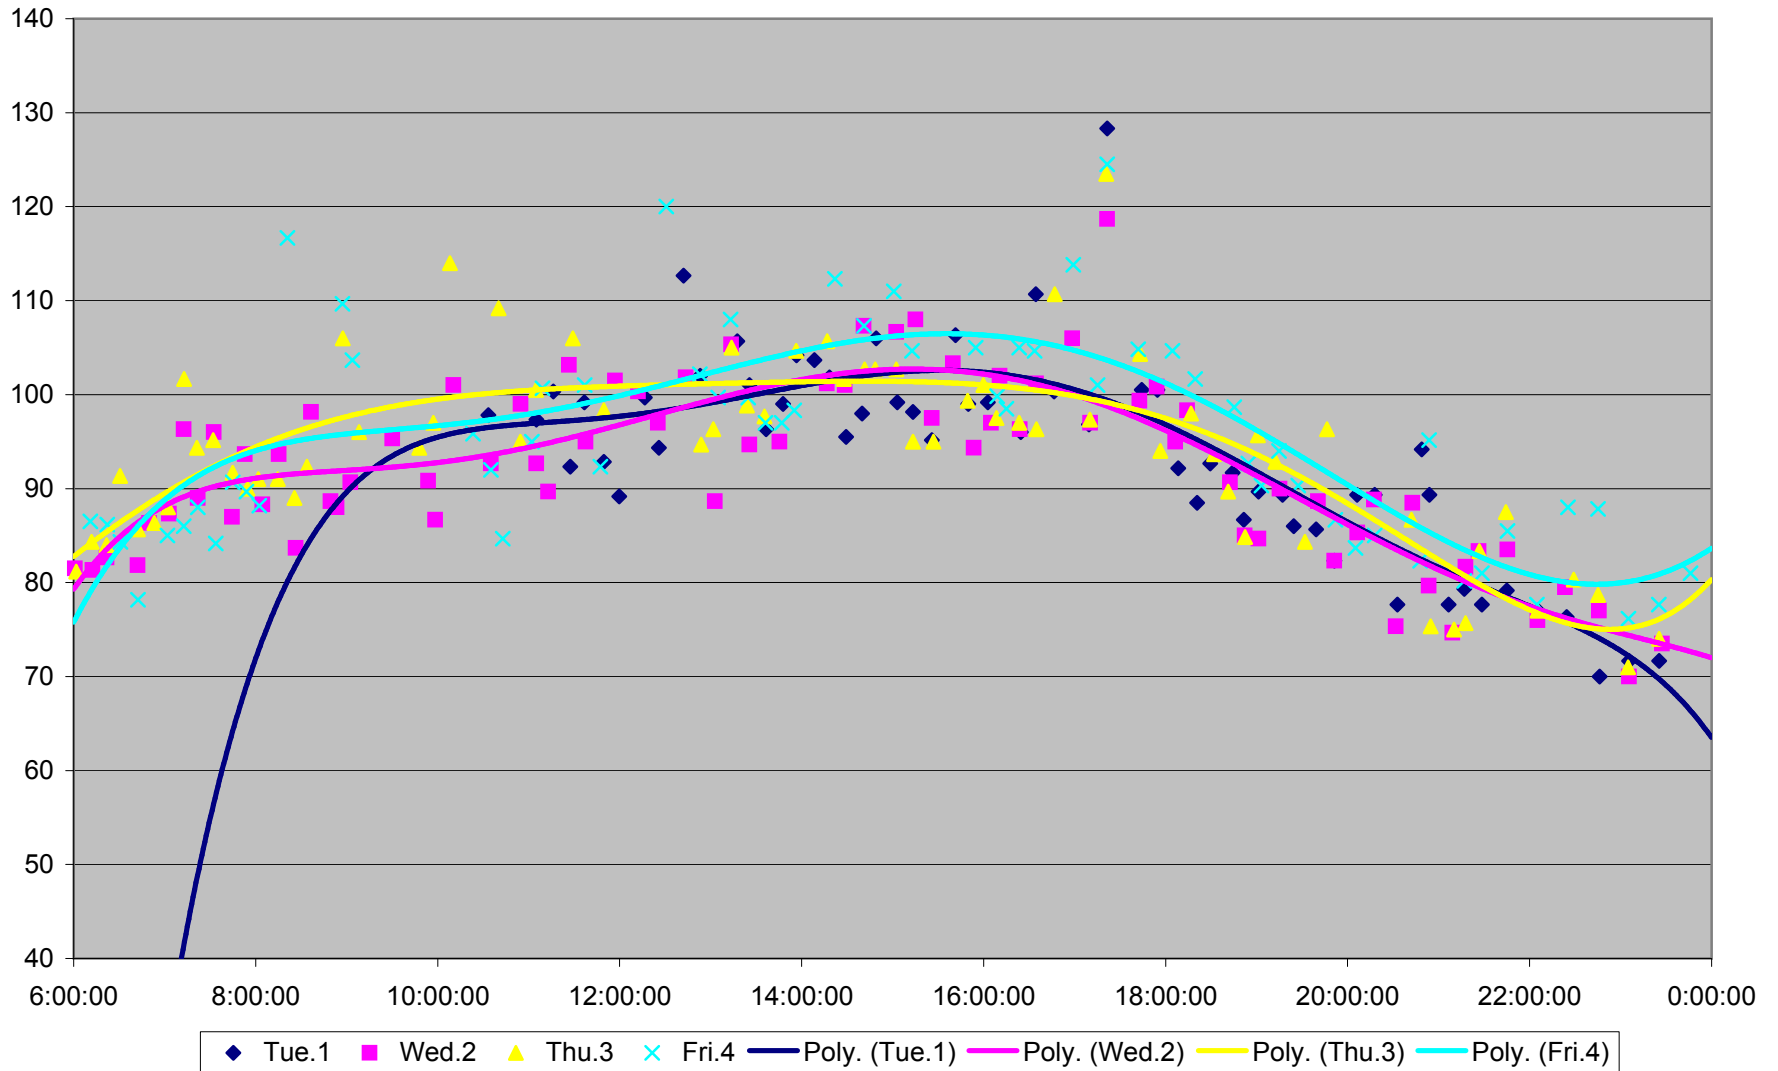

501 Queen Link Times From Neville Loop To Long Branch Loop Westbound November 2011

501 Queen Link Times From Neville Loop To Long Branch Loop Westbound November 2011

501 Queen Link Times From Neville Loop To Long Branch Loop Westbound November 2011

- | | | | | | | | | | | | |
|----------|----------|----------|----------|----------|----------|----------|----------|----------|----------|----------|----------|
| ◆ Tue.1 | ■ Wed.2 | ▲ Thu.3 | × Fri.4 | × Mon.7 | ● Tue.8 | + Wed.9 | - Thu.10 | - Fri.11 | ◇ Mon.14 | ■ Tue.15 | ▲ Wed.16 |
| × Thu.17 | × Fri.18 | ● Mon.21 | + Tue.22 | - Wed.23 | - Thu.24 | ◆ Fri.25 | ■ Mon.28 | ▲ Tue.29 | × Wed.30 | | |

501 Queen Link Times From Neville Loop To Long Branch Loop Westbound November 2011

501 Queen Link Times From Neville Loop To Long Branch Loop Westbound November 2011