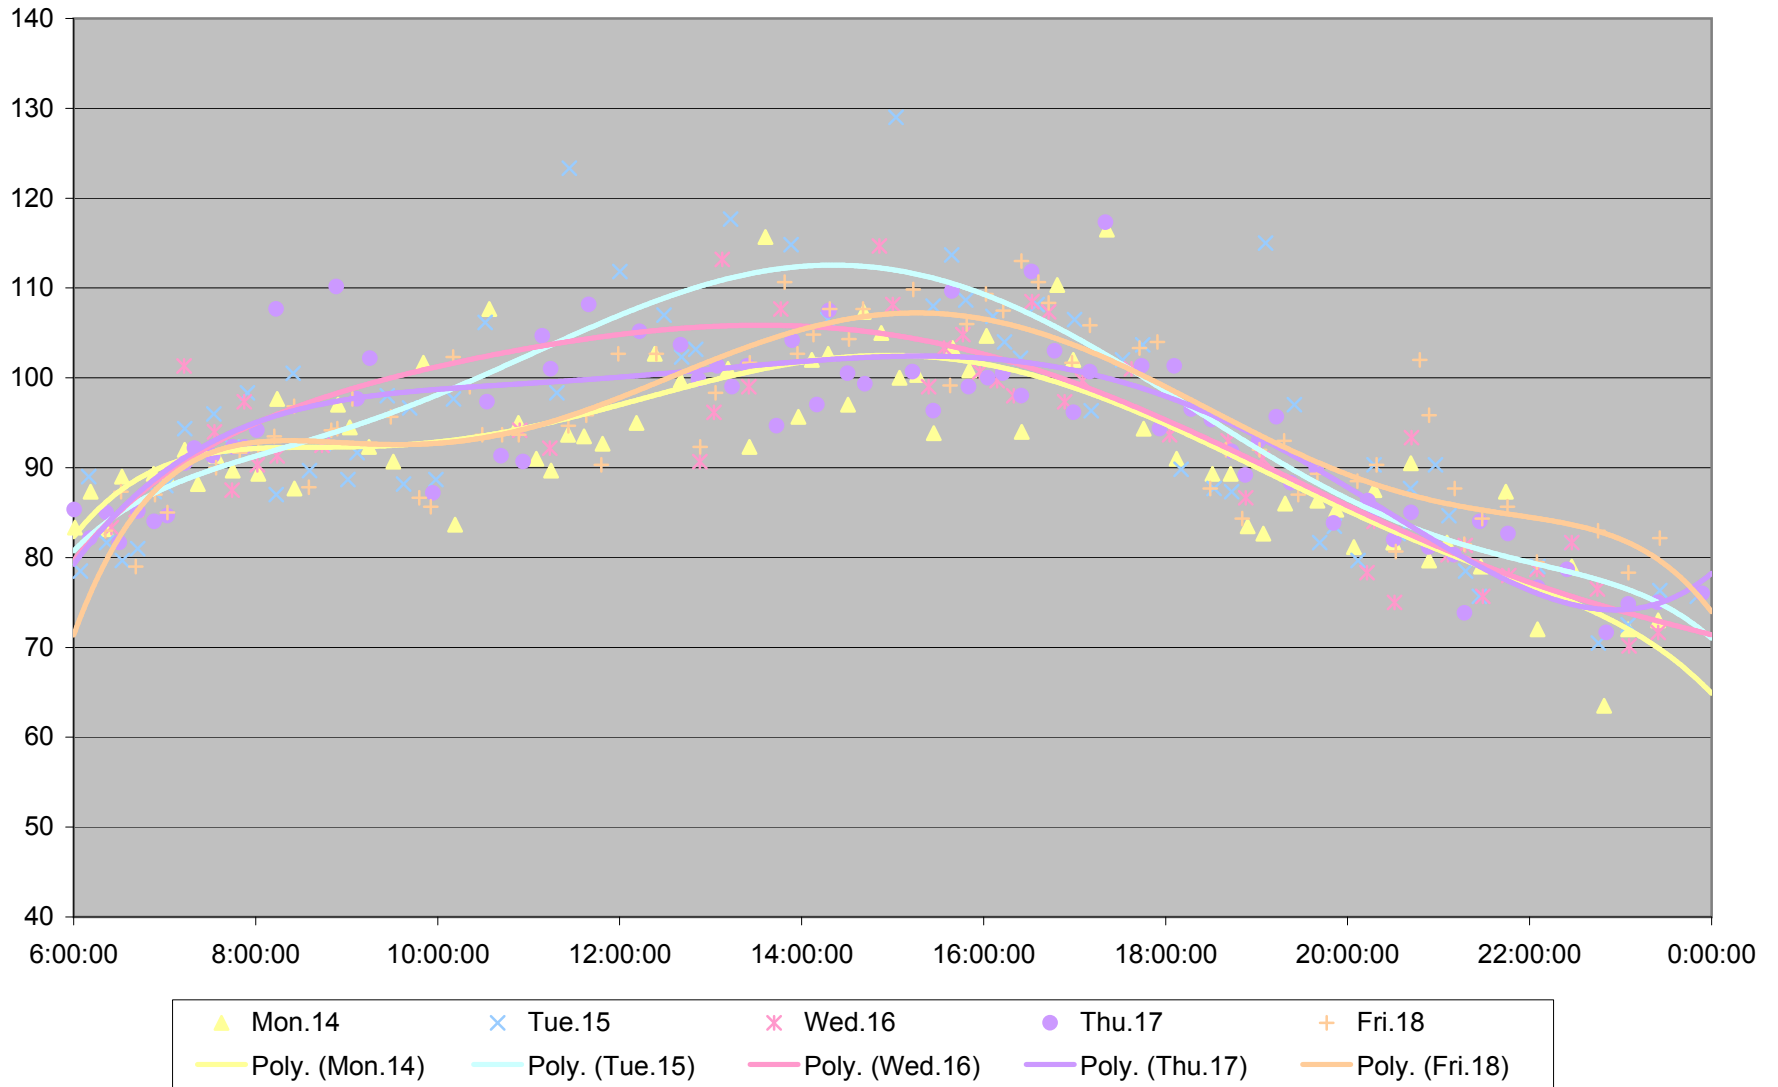

501 Queen Link Times From Neville Loop To Long Branch Loop Westbound November 2011

501 Queen Link Times From Neville Loop To Long Branch Loop Westbound November 2011

501 Queen Link Times From Neville Loop To Long Branch Loop Westbound November 2011

- | | | | | | | | | | | | |
|----------|----------|----------|----------|----------|----------|----------|----------|----------|----------|----------|----------|
| ◆ Tue.1 | ■ Wed.2 | ▲ Thu.3 | × Fri.4 | × Mon.7 | ● Tue.8 | + Wed.9 | - Thu.10 | - Fri.11 | ◇ Mon.14 | ■ Tue.15 | ▲ Wed.16 |
| × Thu.17 | × Fri.18 | ● Mon.21 | + Tue.22 | - Wed.23 | - Thu.24 | ◆ Fri.25 | ■ Mon.28 | ▲ Tue.29 | × Wed.30 | | |

501 Queen Link Times From Neville Loop To Long Branch Loop Westbound November 2011

501 Queen Link Times From Neville Loop To Long Branch Loop Westbound November 2011