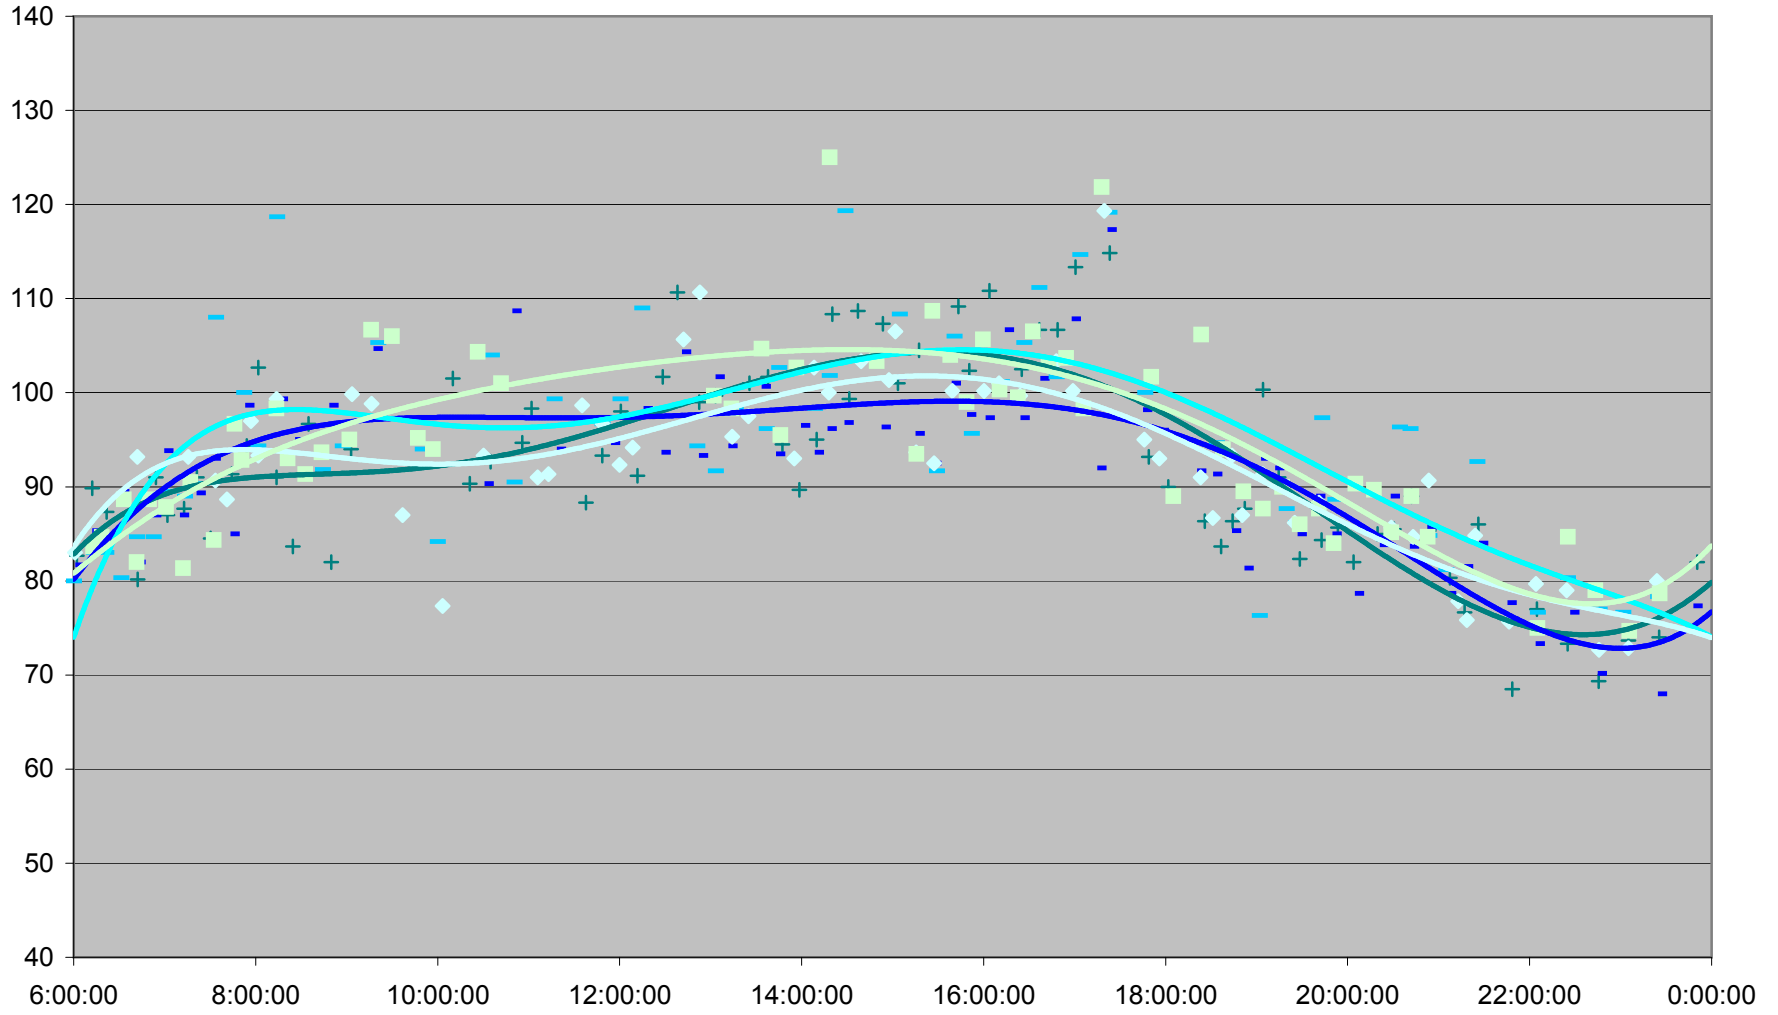

501 Queen Link Times From Neville Loop To Long Branch Loop Westbound November 2011

501 Queen Link Times From Neville Loop To Long Branch Loop Westbound November 2011

501 Queen Link Times From Neville Loop To Long Branch Loop Westbound November 2011

- | | | | | | | | | | | | |
|----------|----------|----------|----------|----------|----------|----------|----------|----------|----------|----------|----------|
| ◆ Tue.1 | ■ Wed.2 | ▲ Thu.3 | × Fri.4 | × Mon.7 | ● Tue.8 | + Wed.9 | - Thu.10 | - Fri.11 | ◇ Mon.14 | ■ Tue.15 | ▲ Wed.16 |
| × Thu.17 | × Fri.18 | ● Mon.21 | + Tue.22 | - Wed.23 | - Thu.24 | ◆ Fri.25 | ■ Mon.28 | ▲ Tue.29 | × Wed.30 | | |

501 Queen Link Times From Neville Loop To Long Branch Loop Westbound November 2011

501 Queen Link Times From Neville Loop To Long Branch Loop Westbound November 2011