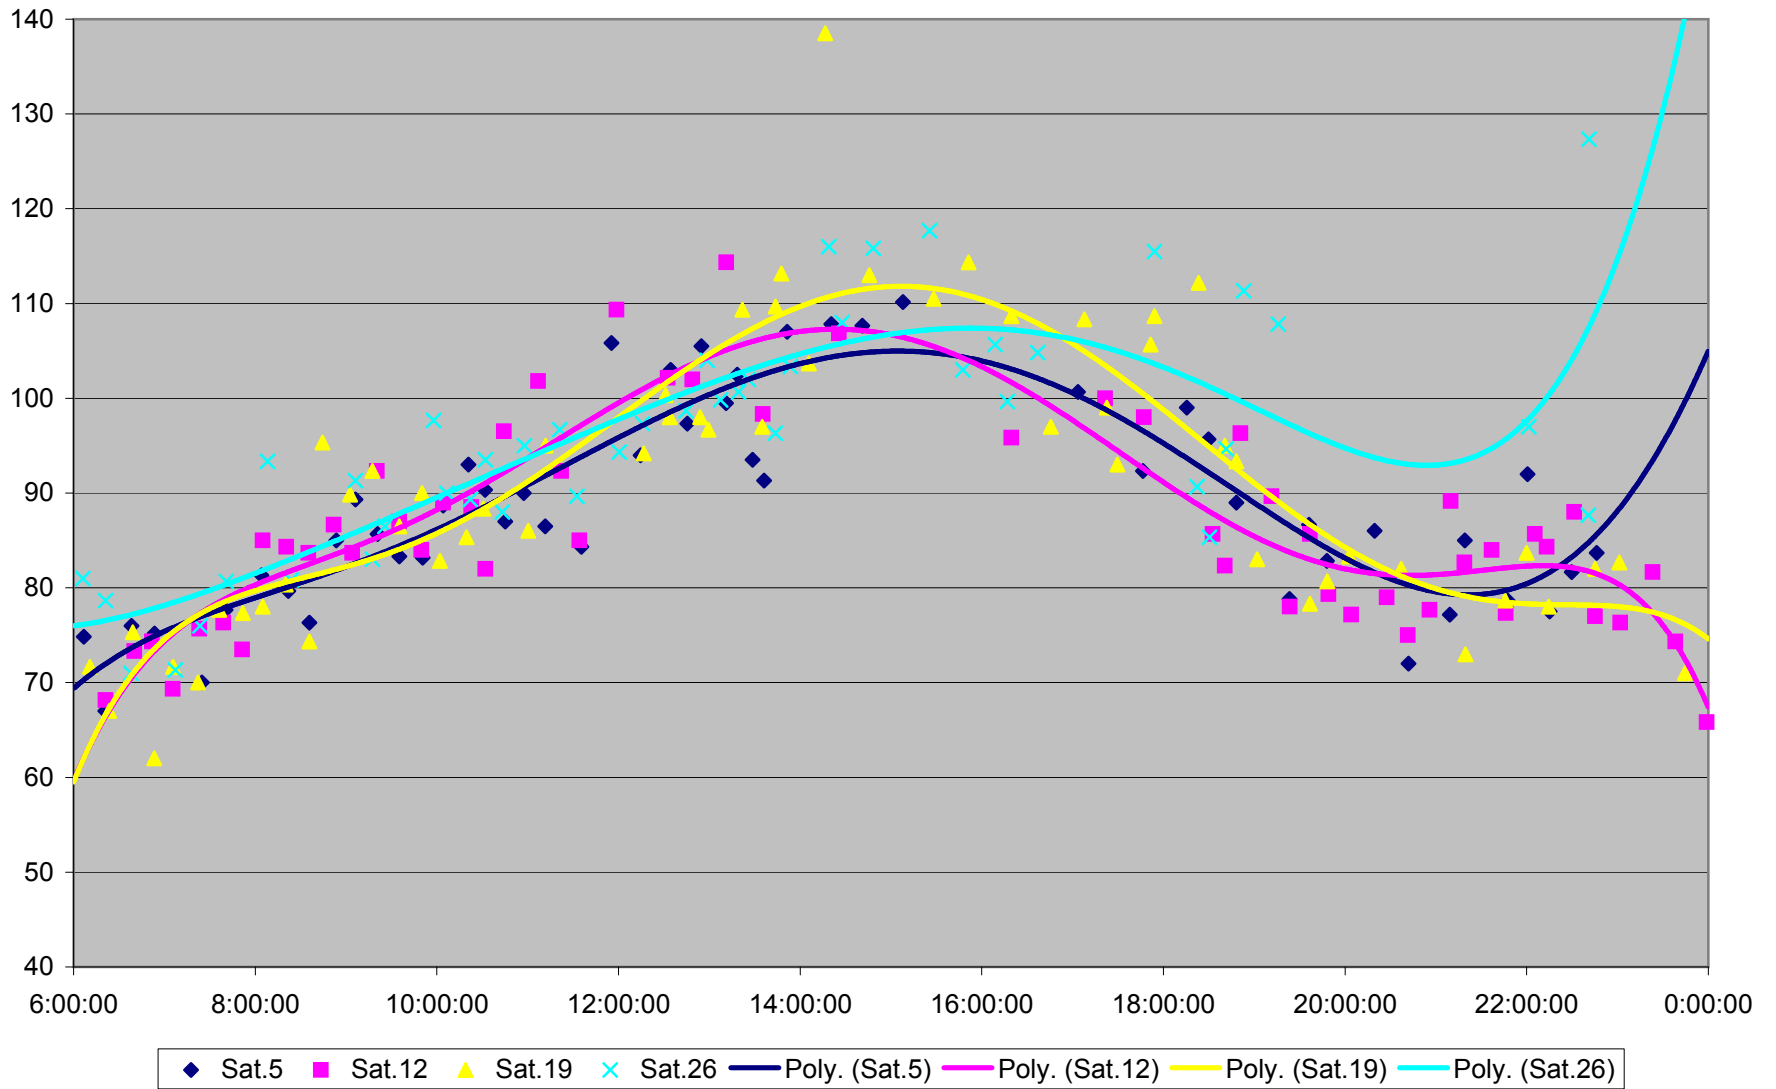

501 Queen Link Times From Neville Loop To Long Branch Loop Westbound November 2011

501 Queen Link Times From Neville Loop To Long Branch Loop Westbound November 2011

501 Queen Link Times From Neville Loop To Long Branch Loop Westbound November 2011

- | | | | | | | | | | | | |
|----------|----------|----------|----------|----------|----------|----------|----------|----------|----------|----------|----------|
| ◆ Tue.1 | ■ Wed.2 | ▲ Thu.3 | × Fri.4 | × Mon.7 | ● Tue.8 | + Wed.9 | - Thu.10 | - Fri.11 | ◇ Mon.14 | ■ Tue.15 | ▲ Wed.16 |
| × Thu.17 | × Fri.18 | ● Mon.21 | + Tue.22 | - Wed.23 | - Thu.24 | ◆ Fri.25 | ■ Mon.28 | ▲ Tue.29 | × Wed.30 | | |

501 Queen Link Times From Neville Loop To Long Branch Loop Westbound November 2011

501 Queen Link Times From Neville Loop To Long Branch Loop Westbound November 2011