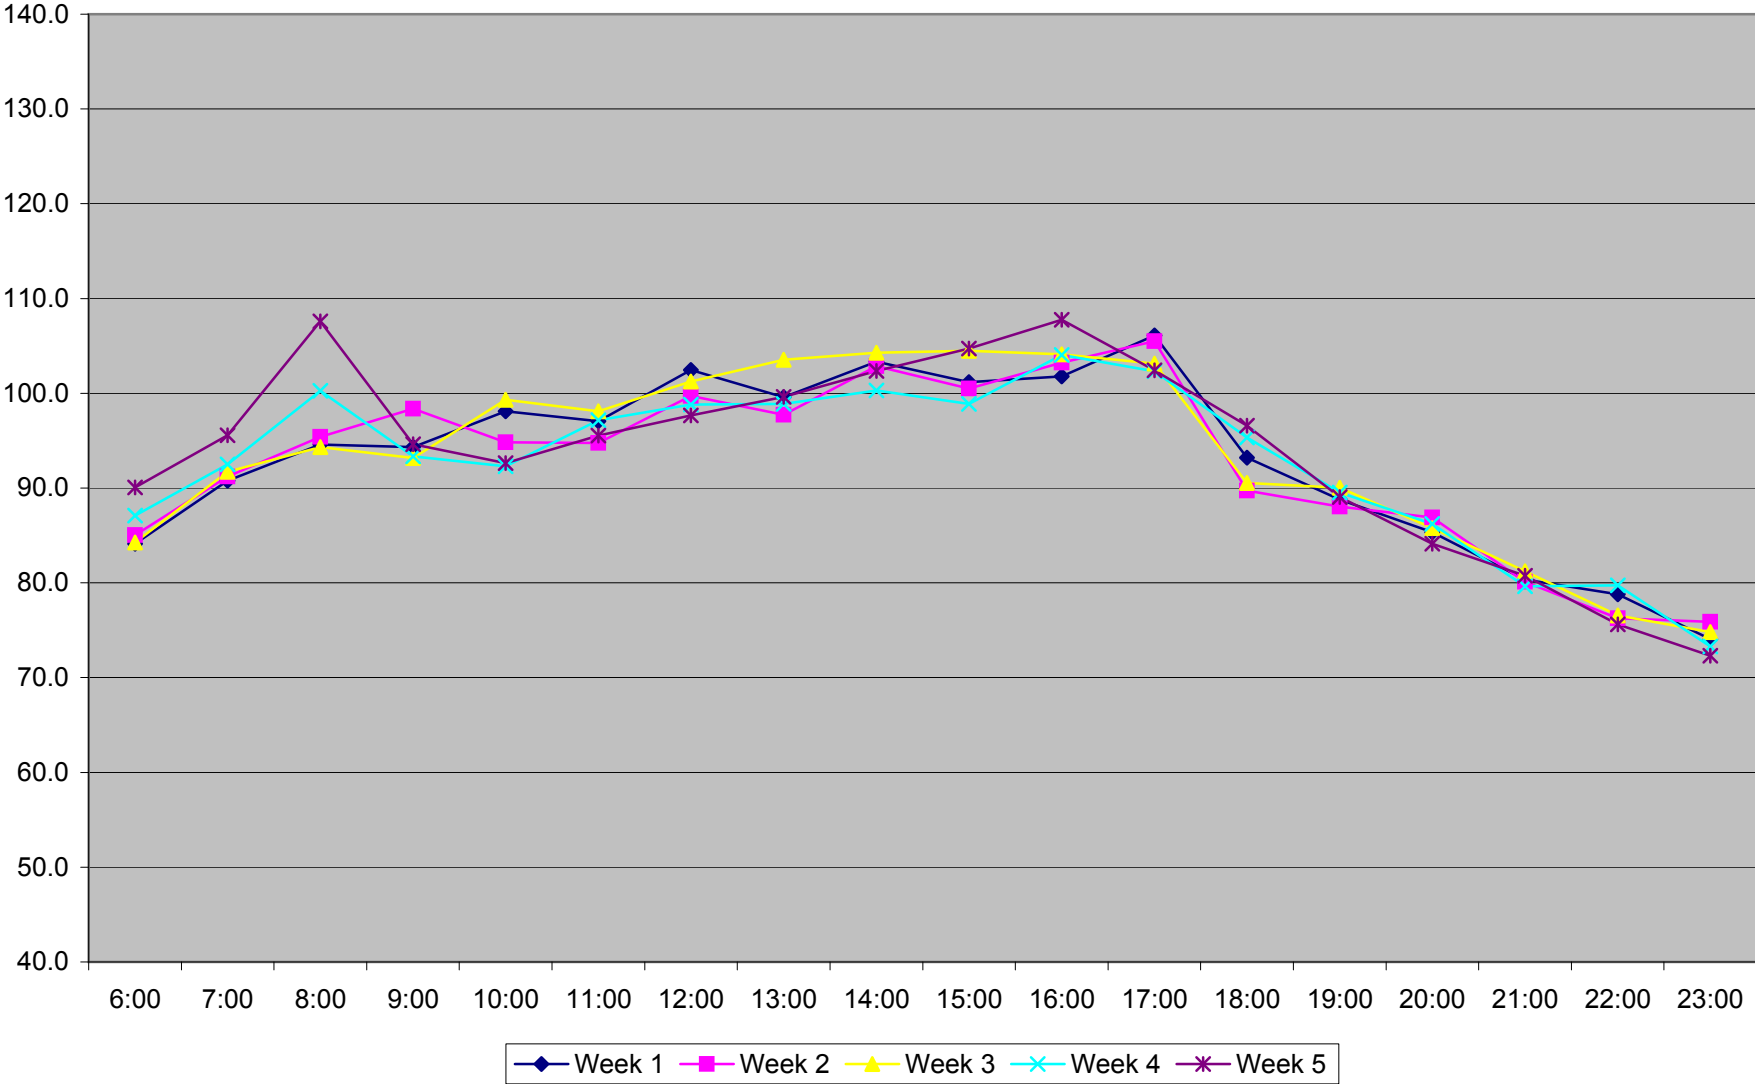

### 501 Queen Link Times From Neville Loop To Long Branch Loop Westbound November 2011

501 Queen Link Times From Neville Loop To Long Branch Loop Westbound November 2011