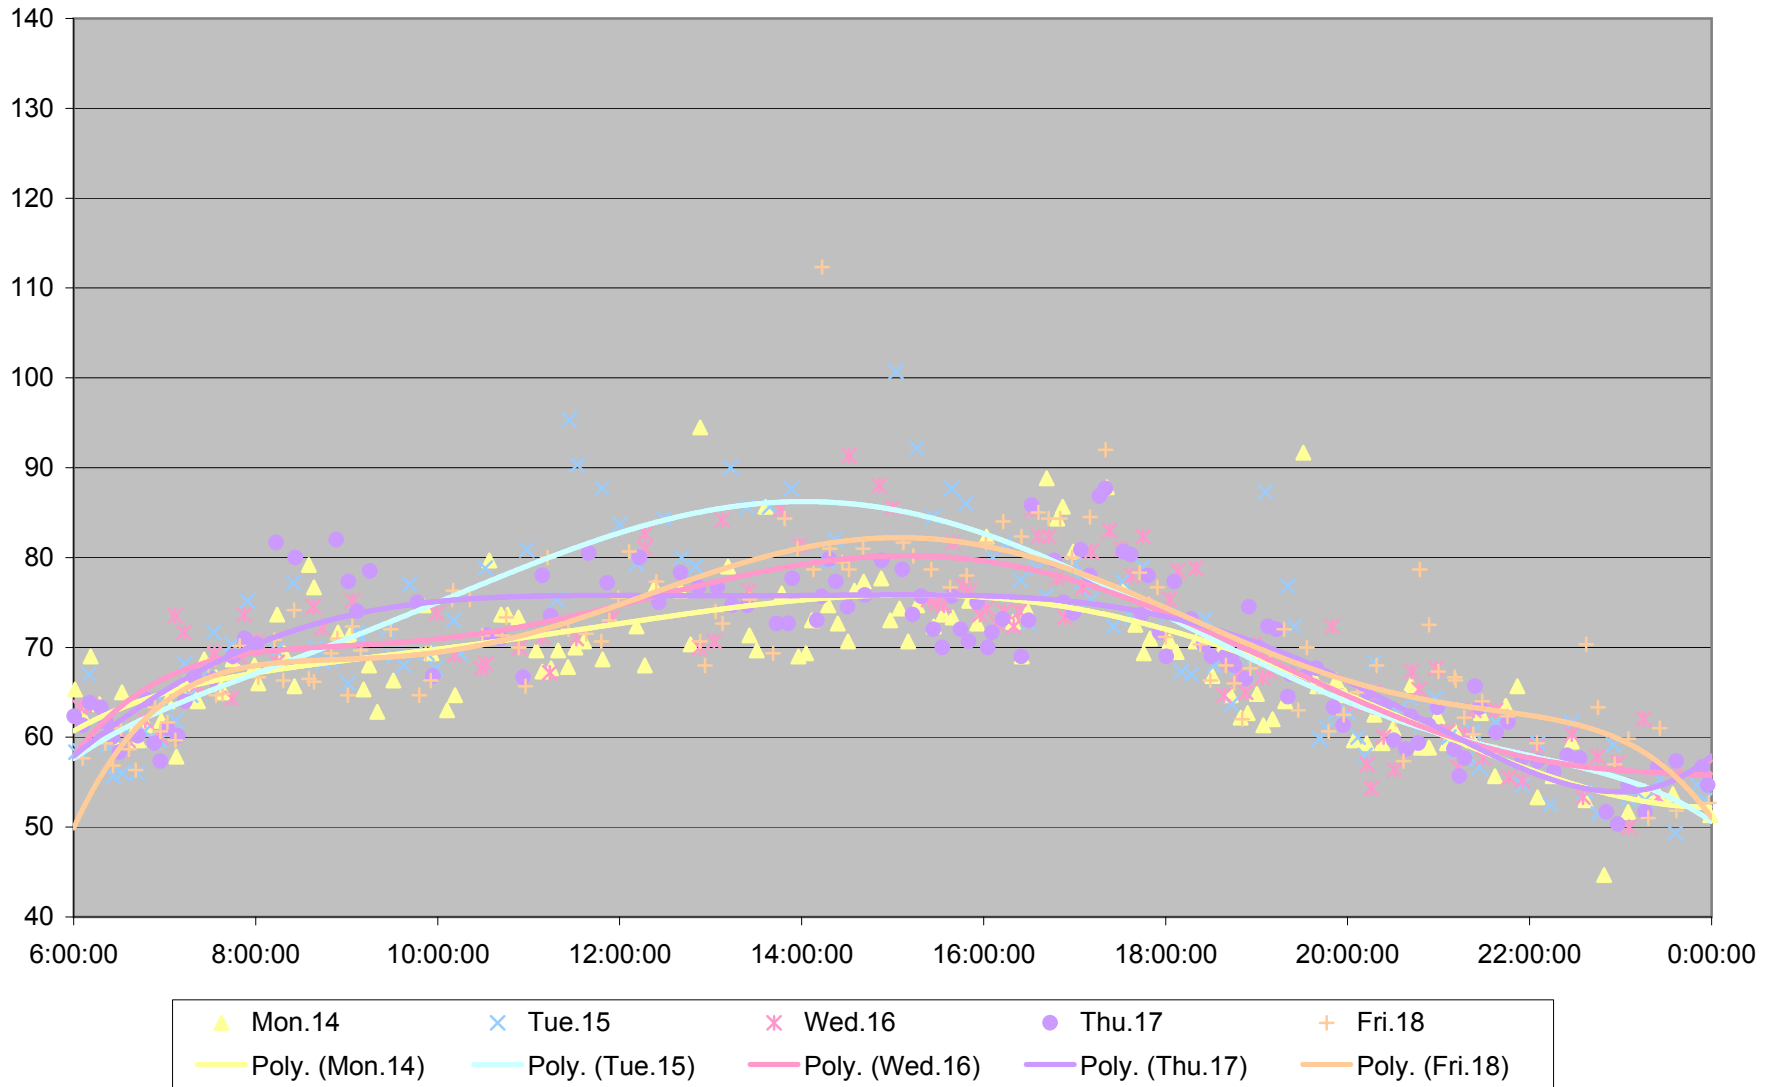

501 Queen Link Times From Neville Loop To Queensway Humber Westbound November 2011