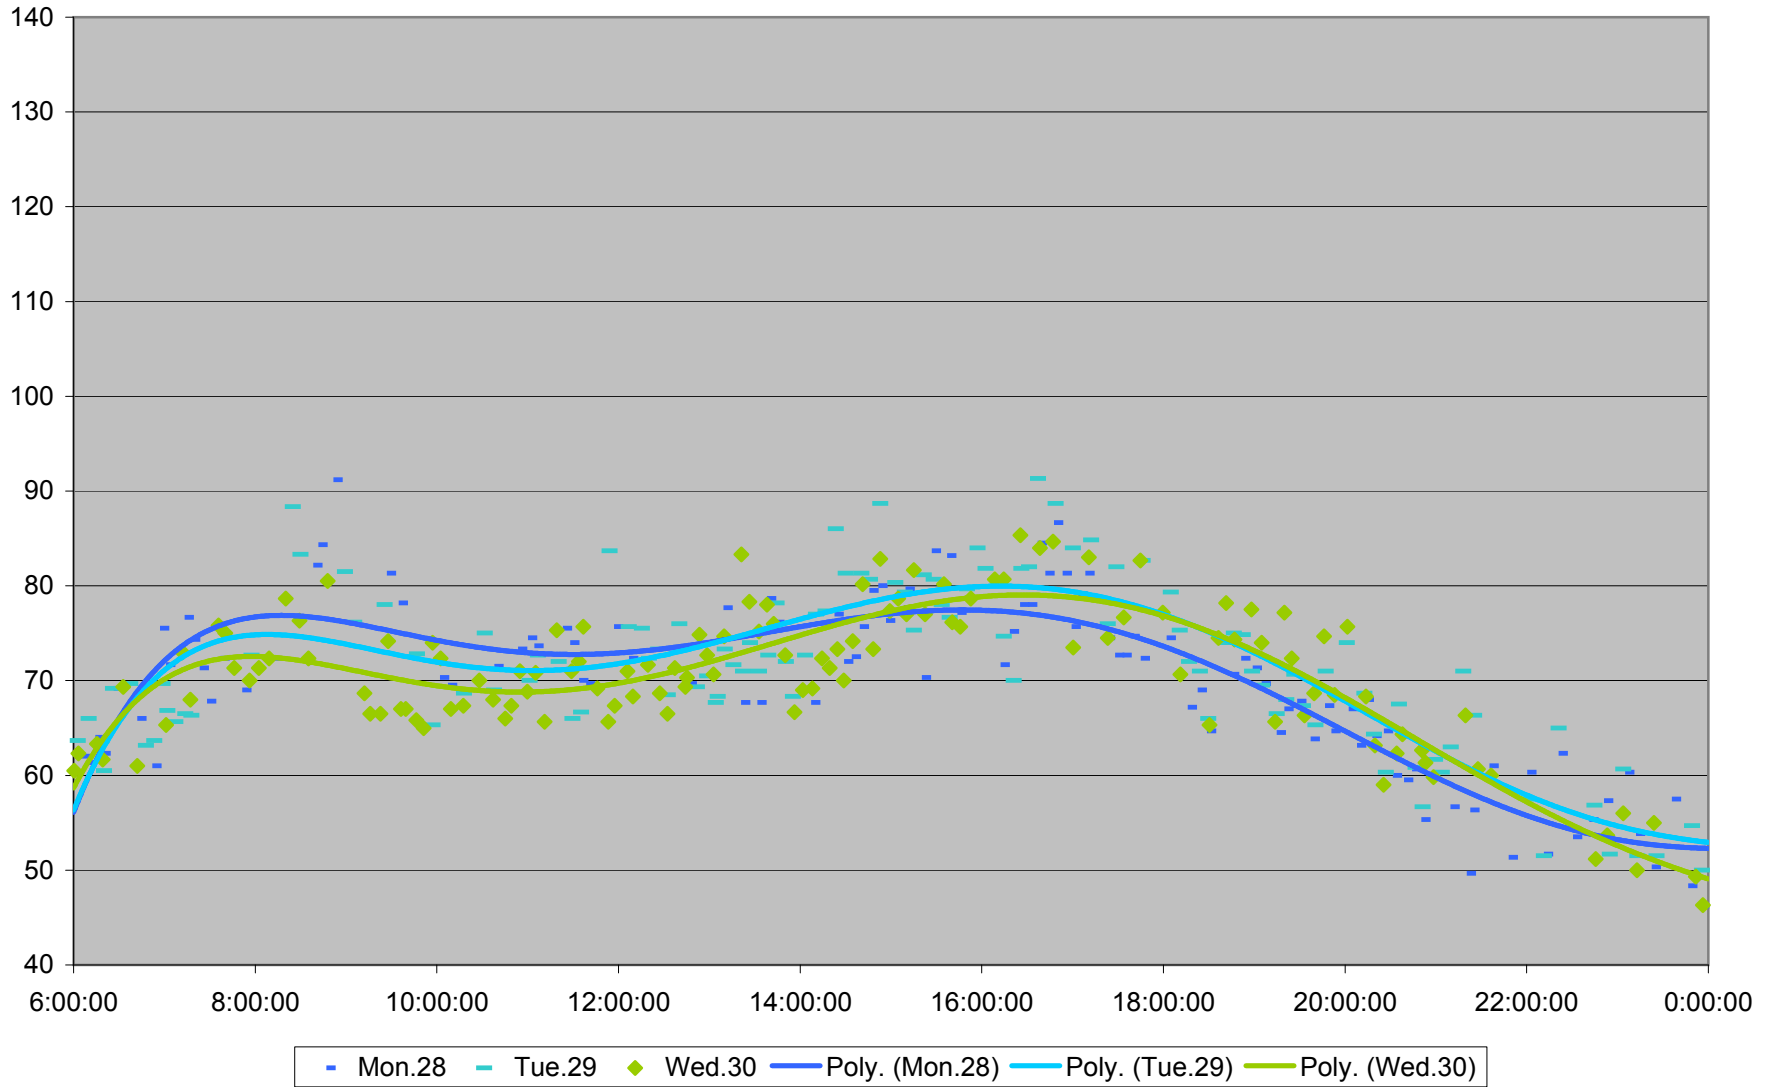

501 Queen Link Times From Neville Loop To Queensway Humber Westbound November 2011