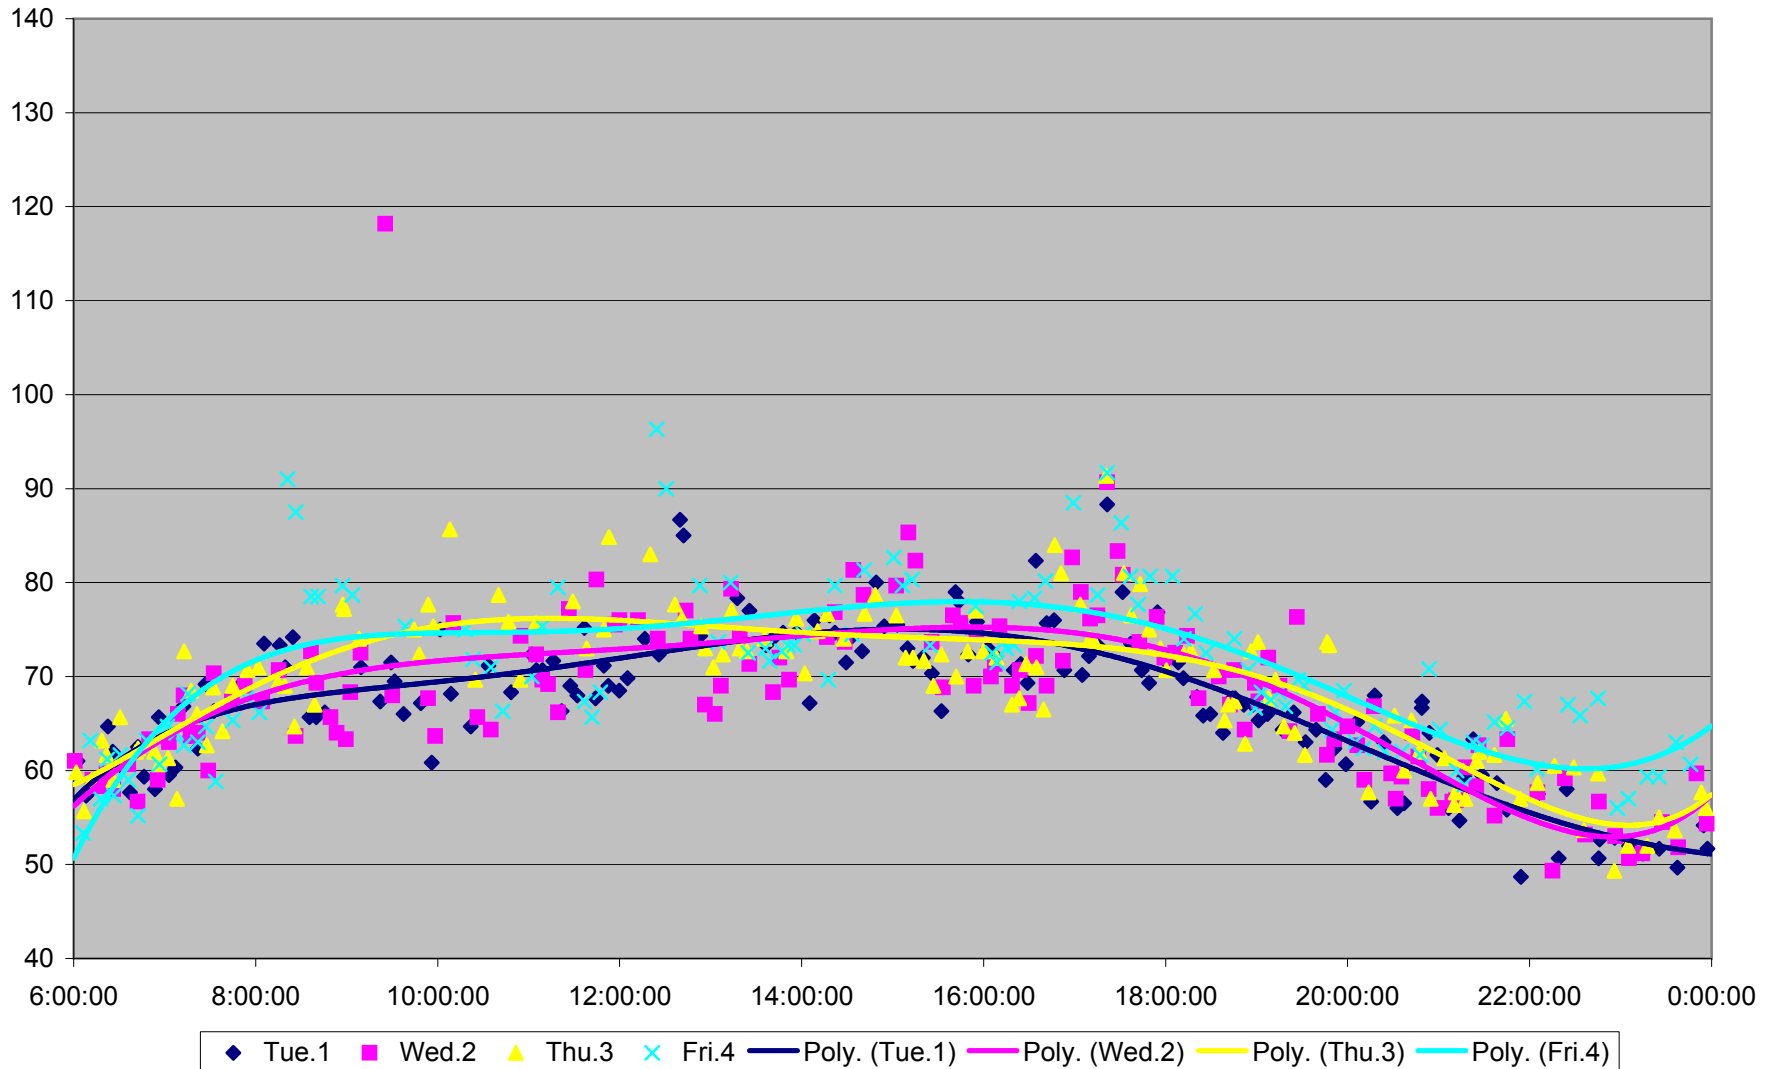

### 501 Queen Link Times From Neville Loop To Queensway Humber Westbound November 2011