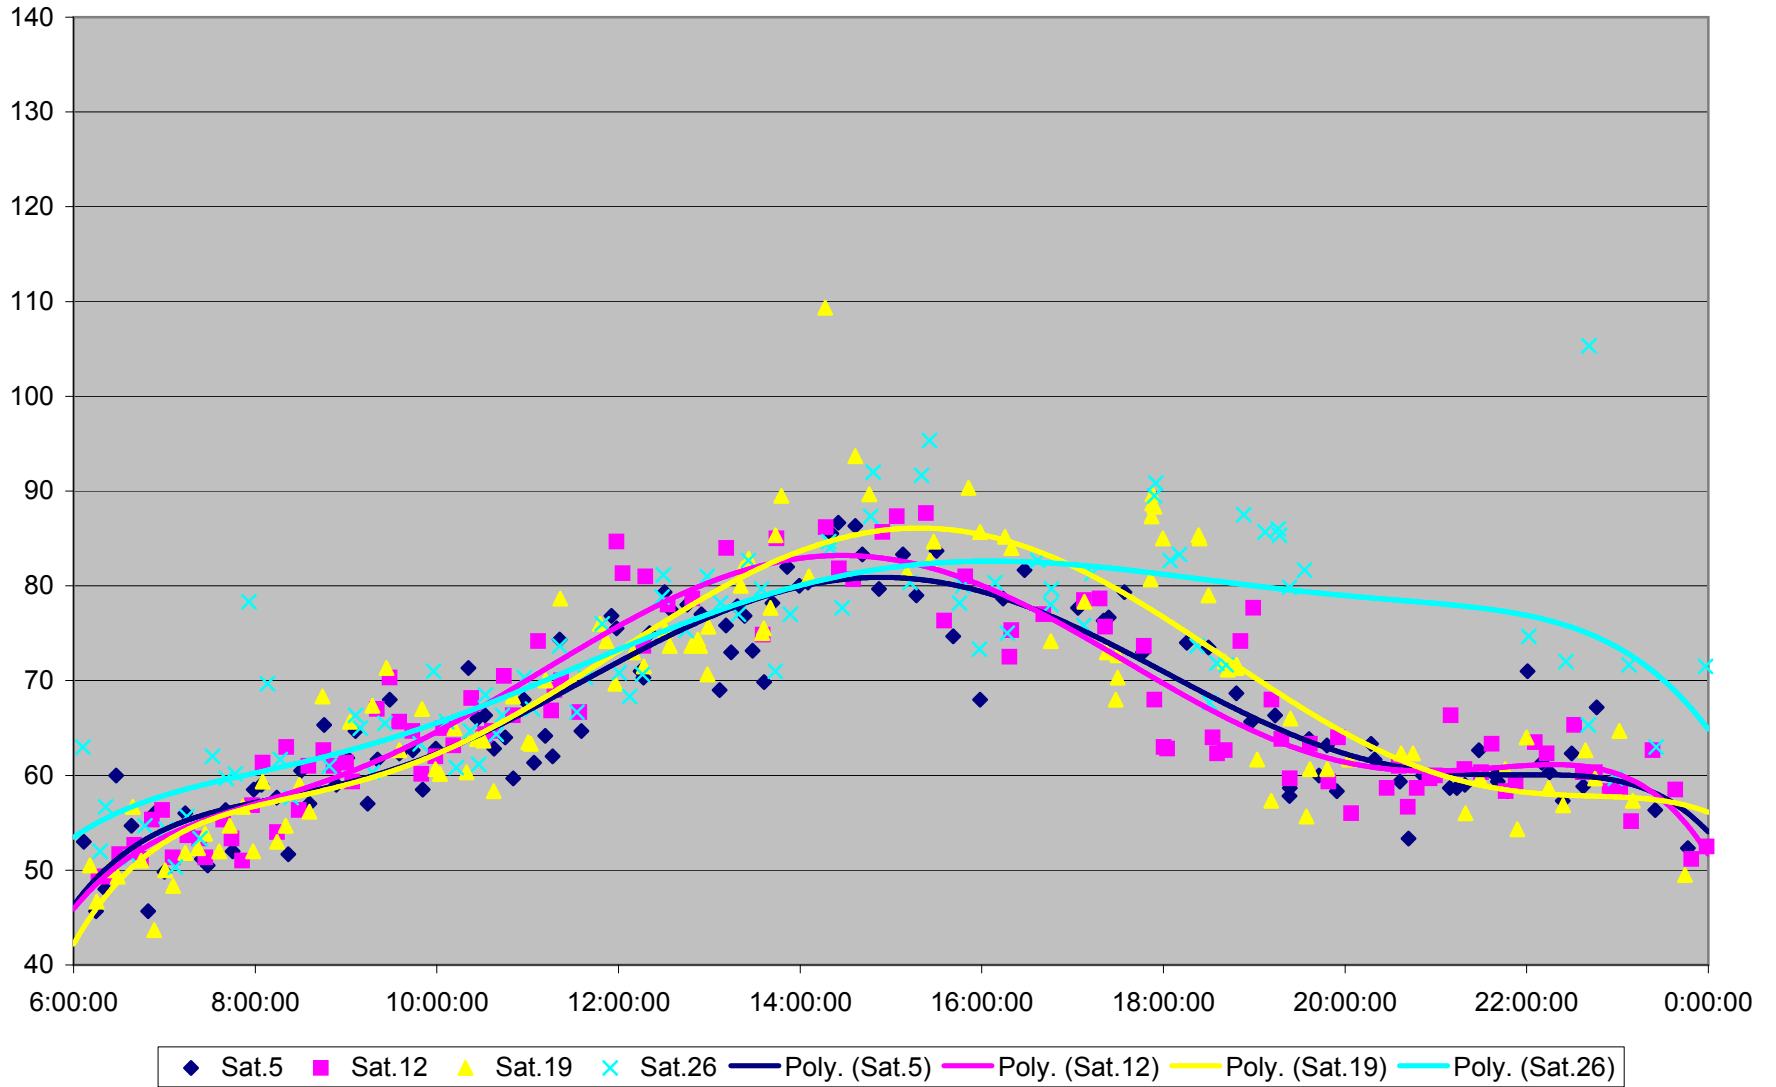

501 Queen Link Times From Neville Loop To Queensway Humber Westbound November 2011