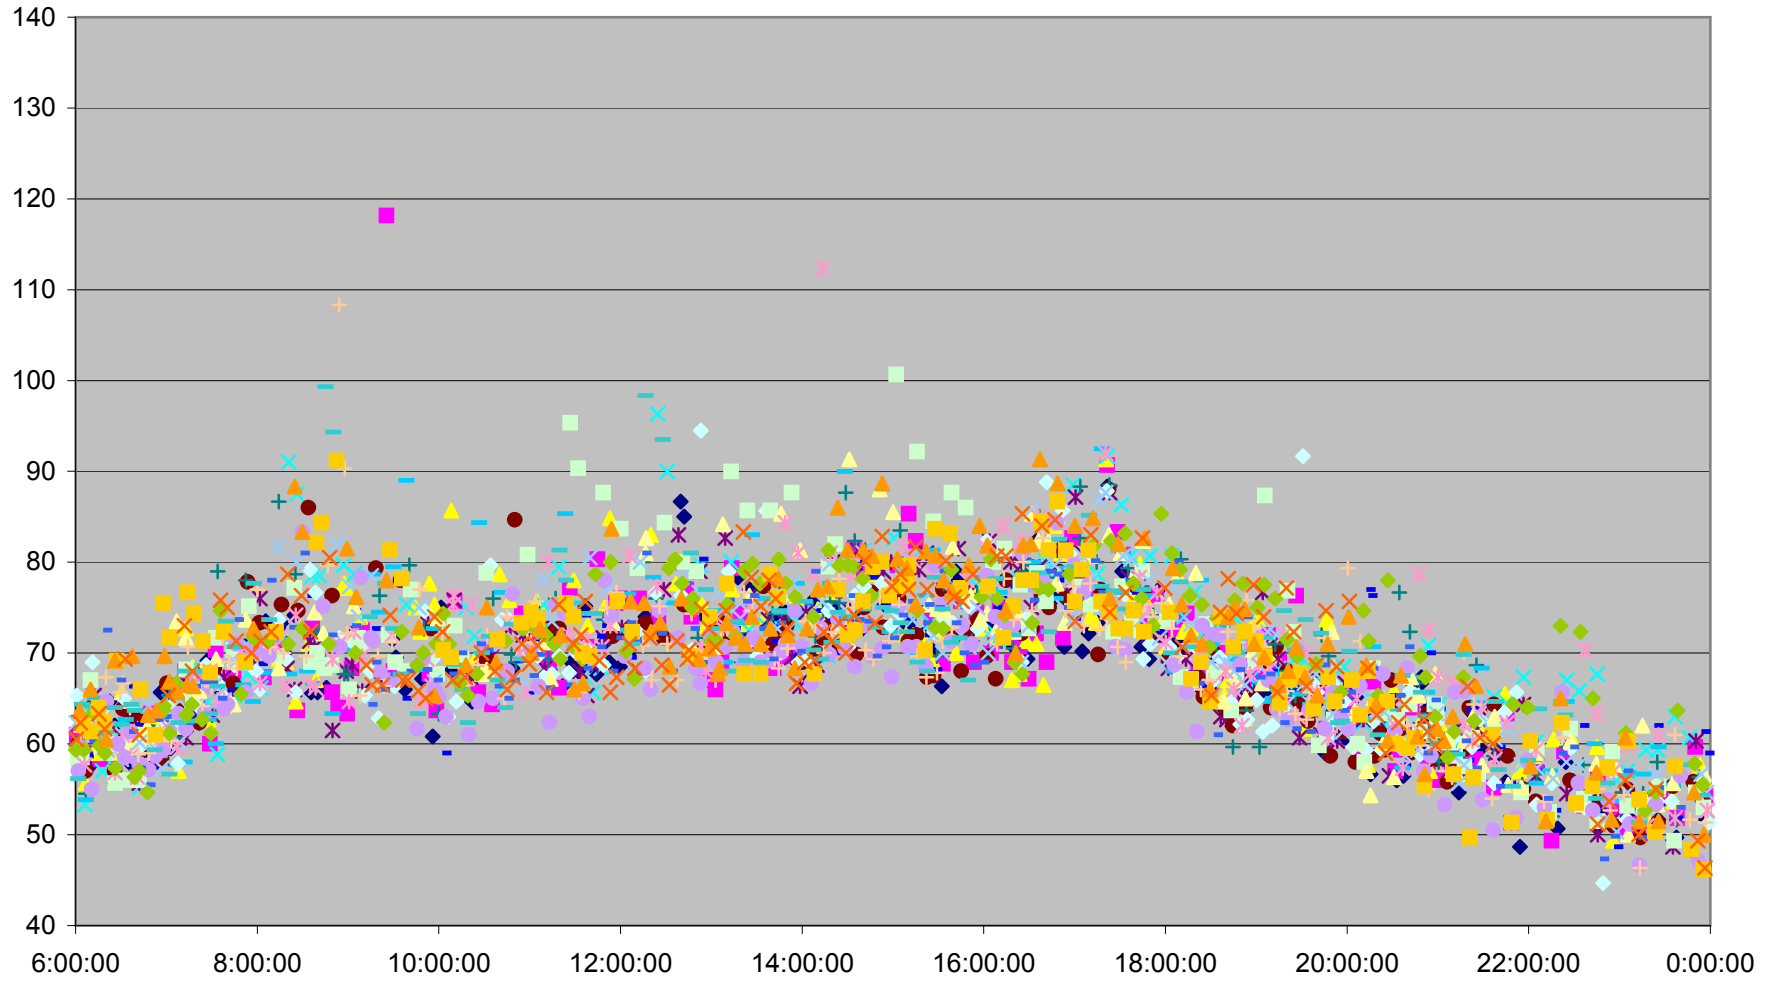

501 Queen Link Times From Neville Loop To Queensway Humber Westbound November 2011

◆ Tue.1	■ Wed.2	▲ Thu.3	× Fri.4	× Mon.7	● Tue.8	+ Wed.9	- Thu.10	- Fri.11	◇ Mon.14	■ Tue.15	▲ Wed.16
× Thu.17	× Fri.18	● Mon.21	+ Tue.22	- Wed.23	- Thu.24	◇ Fri.25	■ Mon.28	▲ Tue.29	× Wed.30