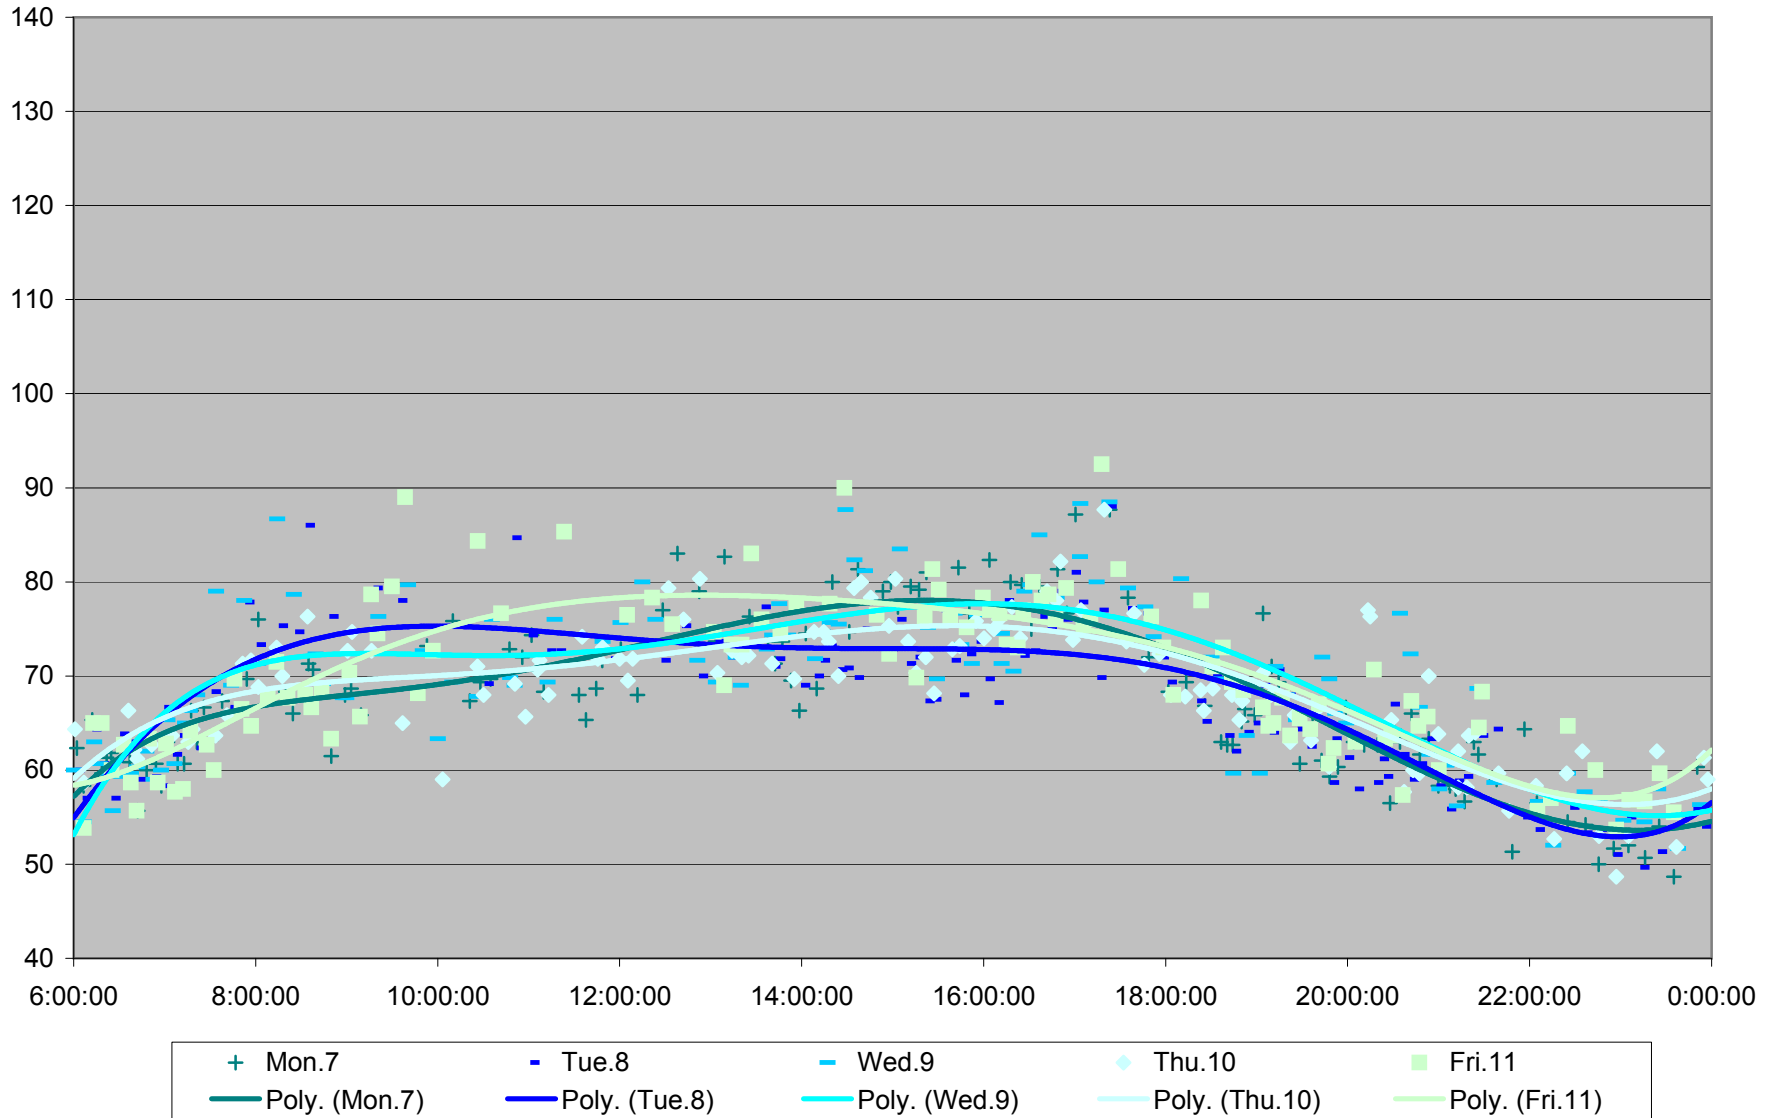

501 Queen Link Times From Neville Loop To Queensway Humber Westbound November 2011