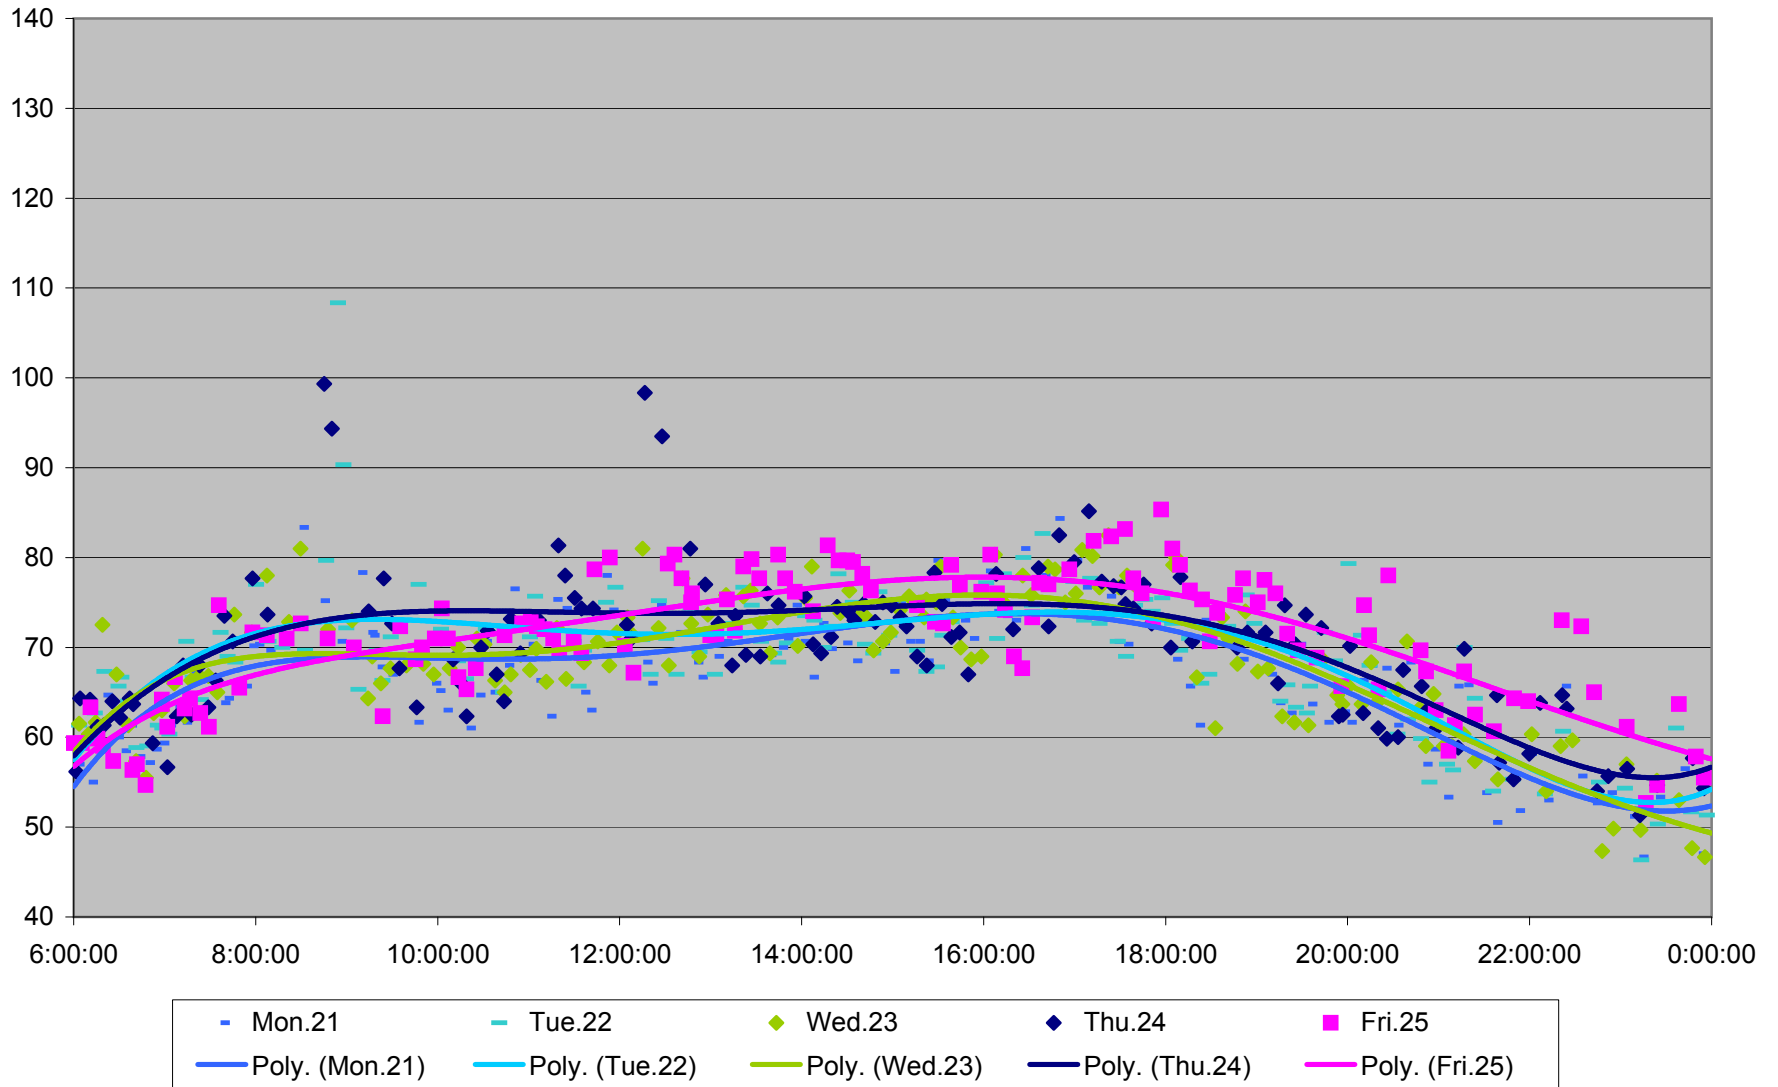

501 Queen Link Times From Neville Loop To Queensway Humber Westbound November 2011