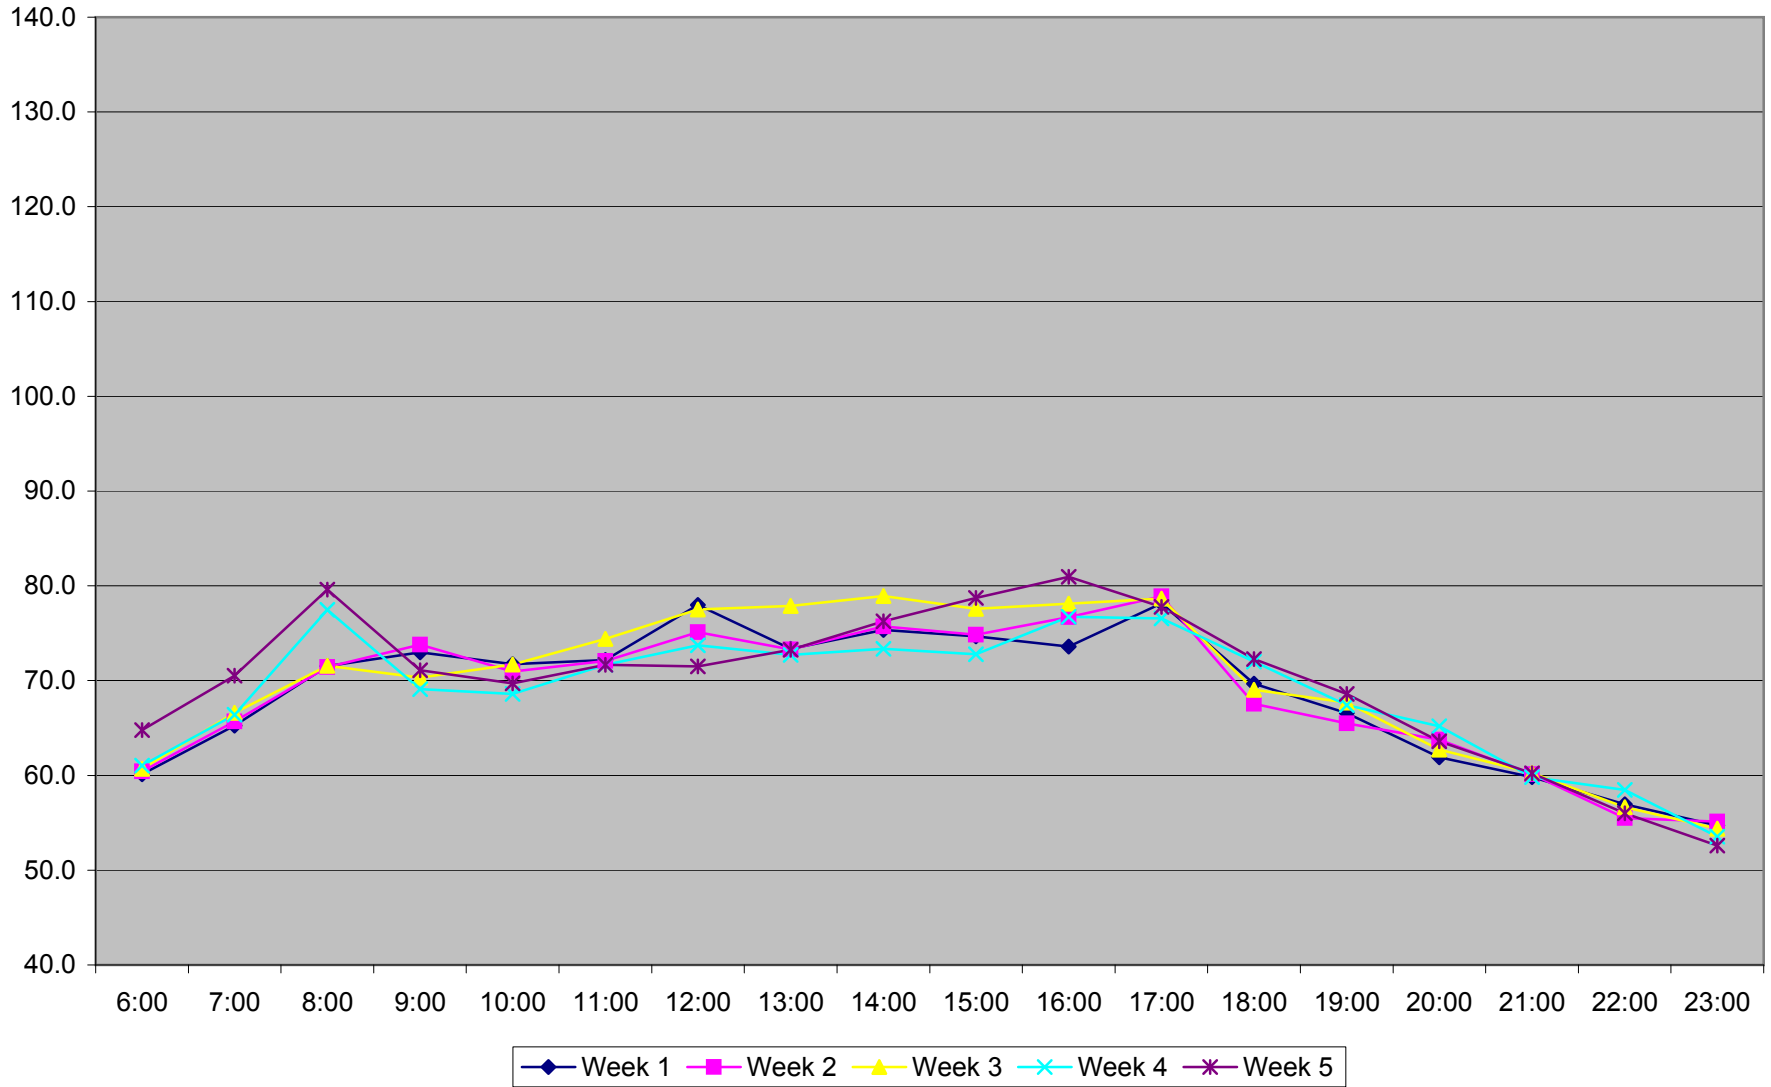

### 501 Queen Link Times From Neville Loop To Queensway Humber Westbound November 2011

501 Queen Link Times From Neville Loop To Queensway Humber Westbound November 2011