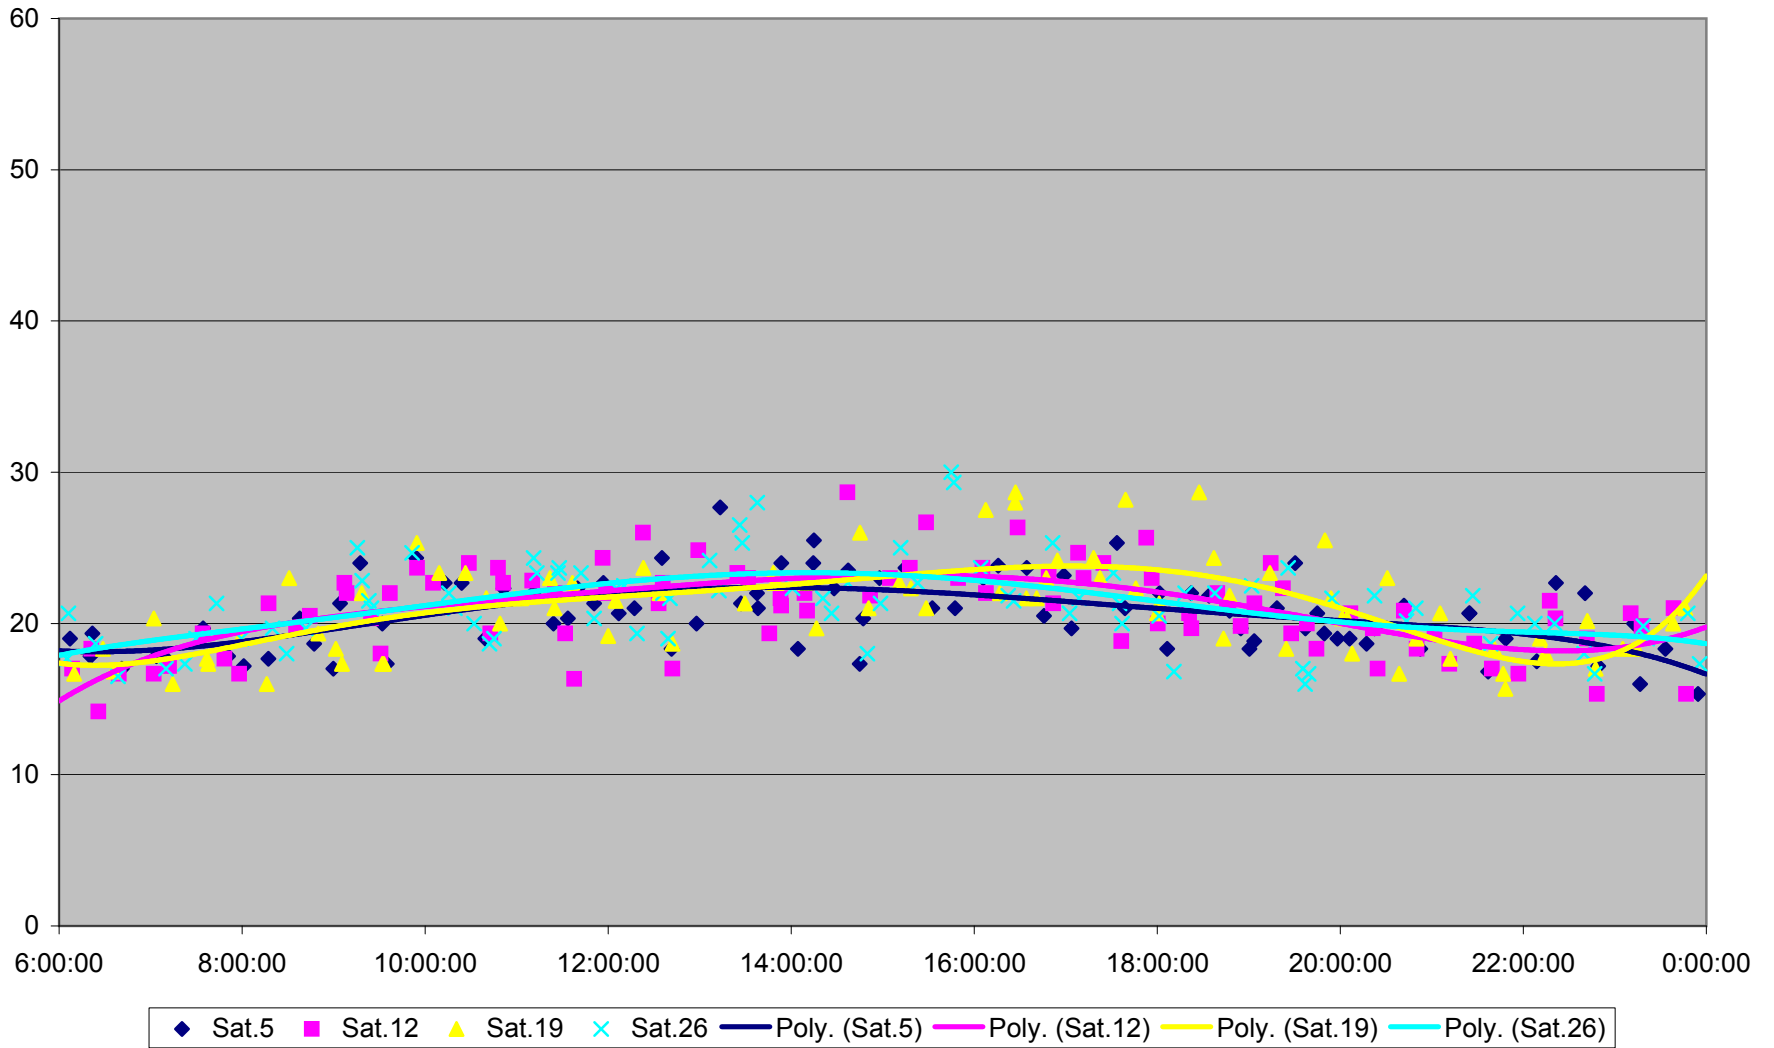

501 Queen Link Times From Lakeshore Humber To Long Branch Loop Westbound November 2011