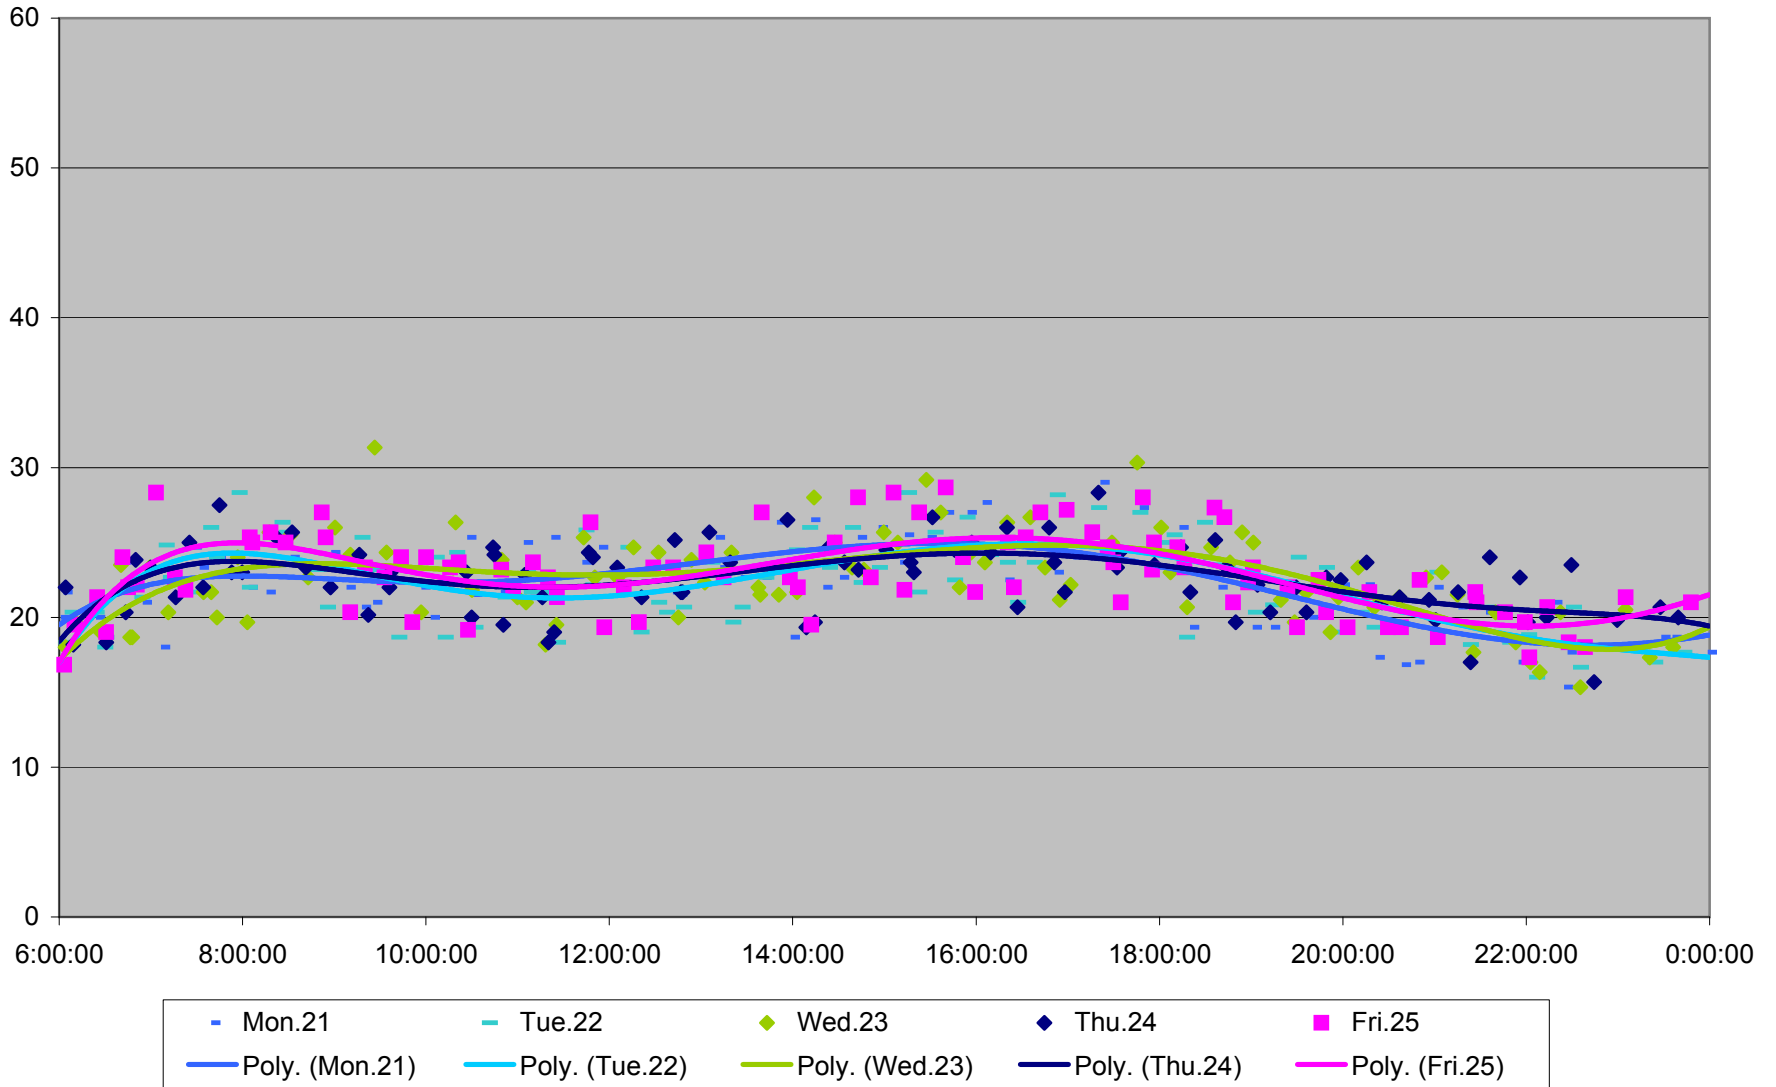

501 Queen Link Times From Lakeshore Humber To Long Branch Loop Westbound November 2011