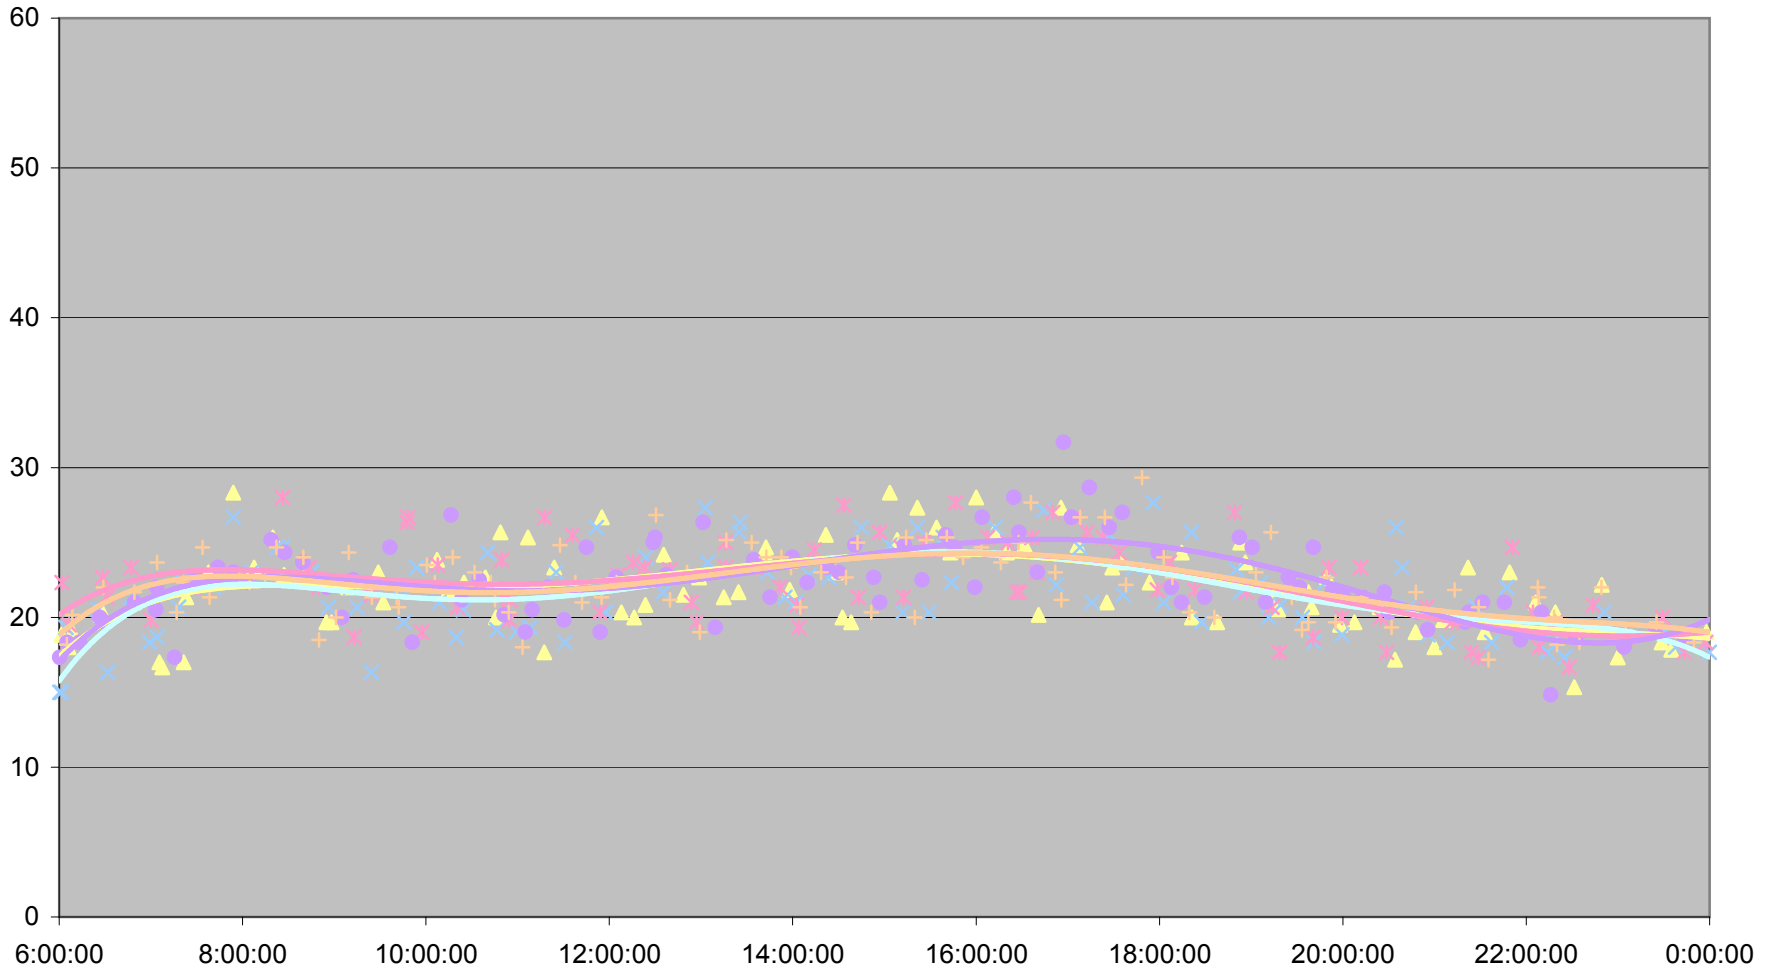

# 501 Queen Link Times From Lakeshore Humber To Long Branch Loop Westbound November 2011