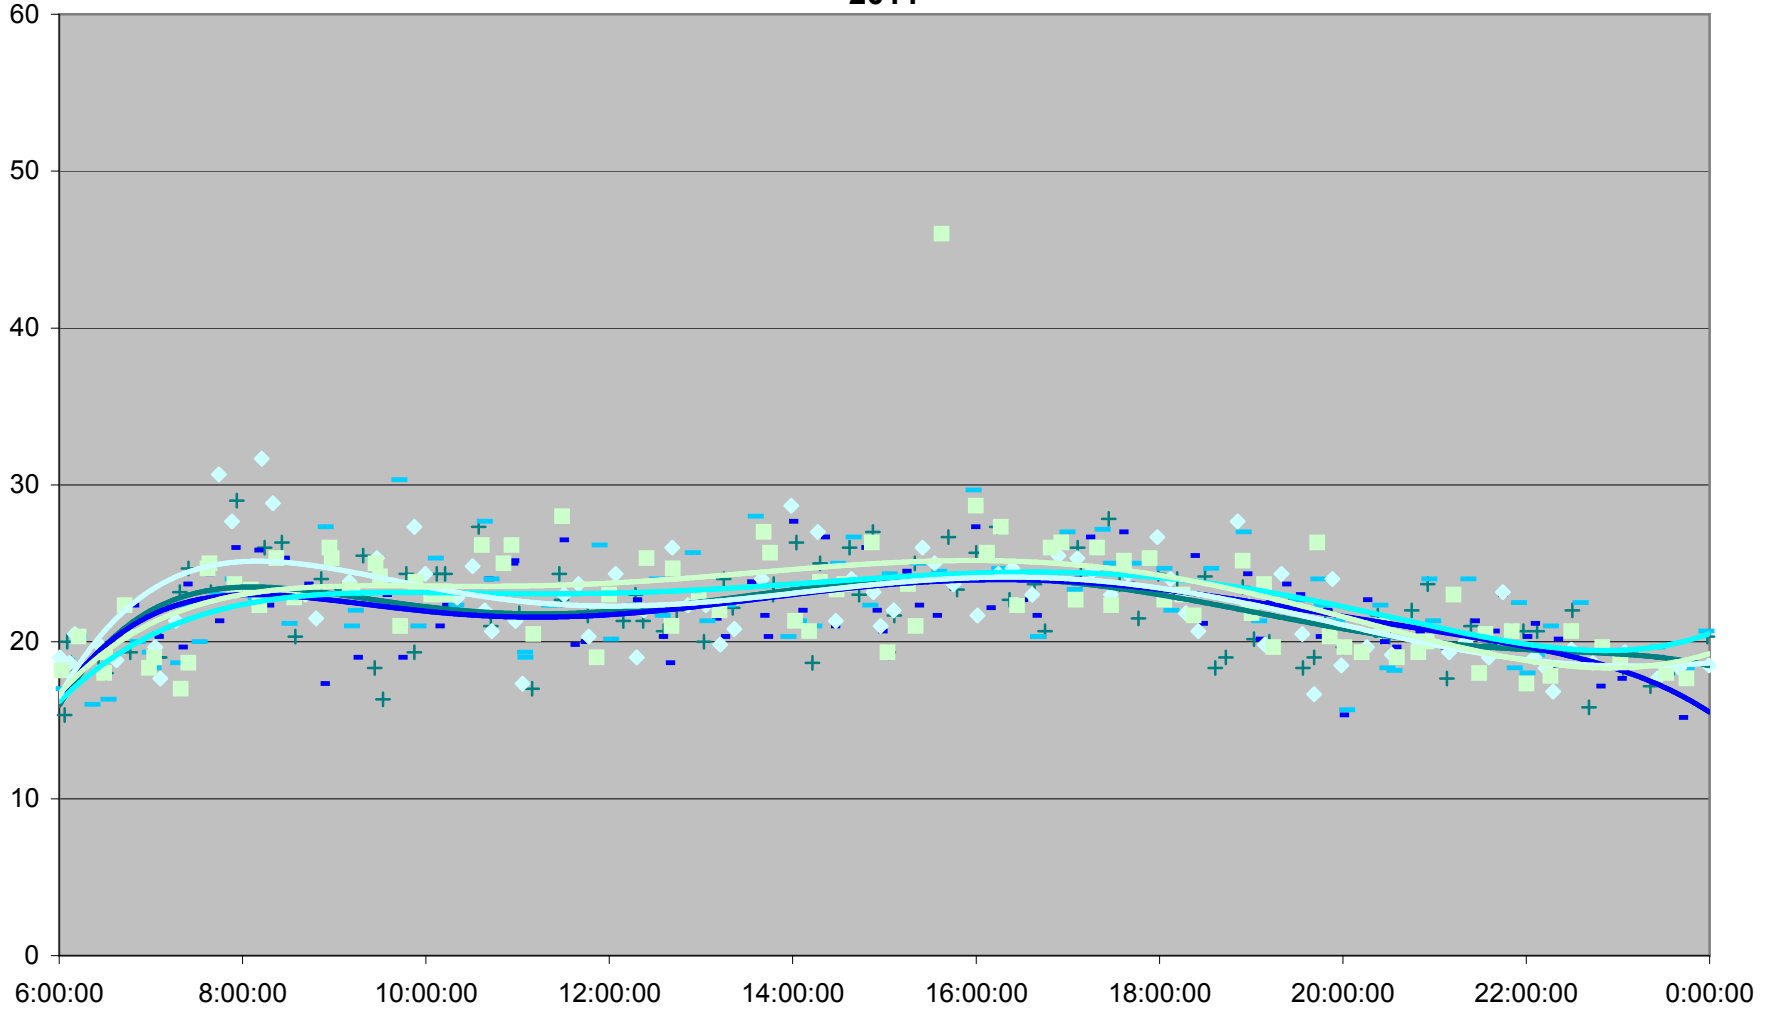

# 501 Queen Link Times From Lakeshore Humber To Long Branch Loop Westbound November 2011