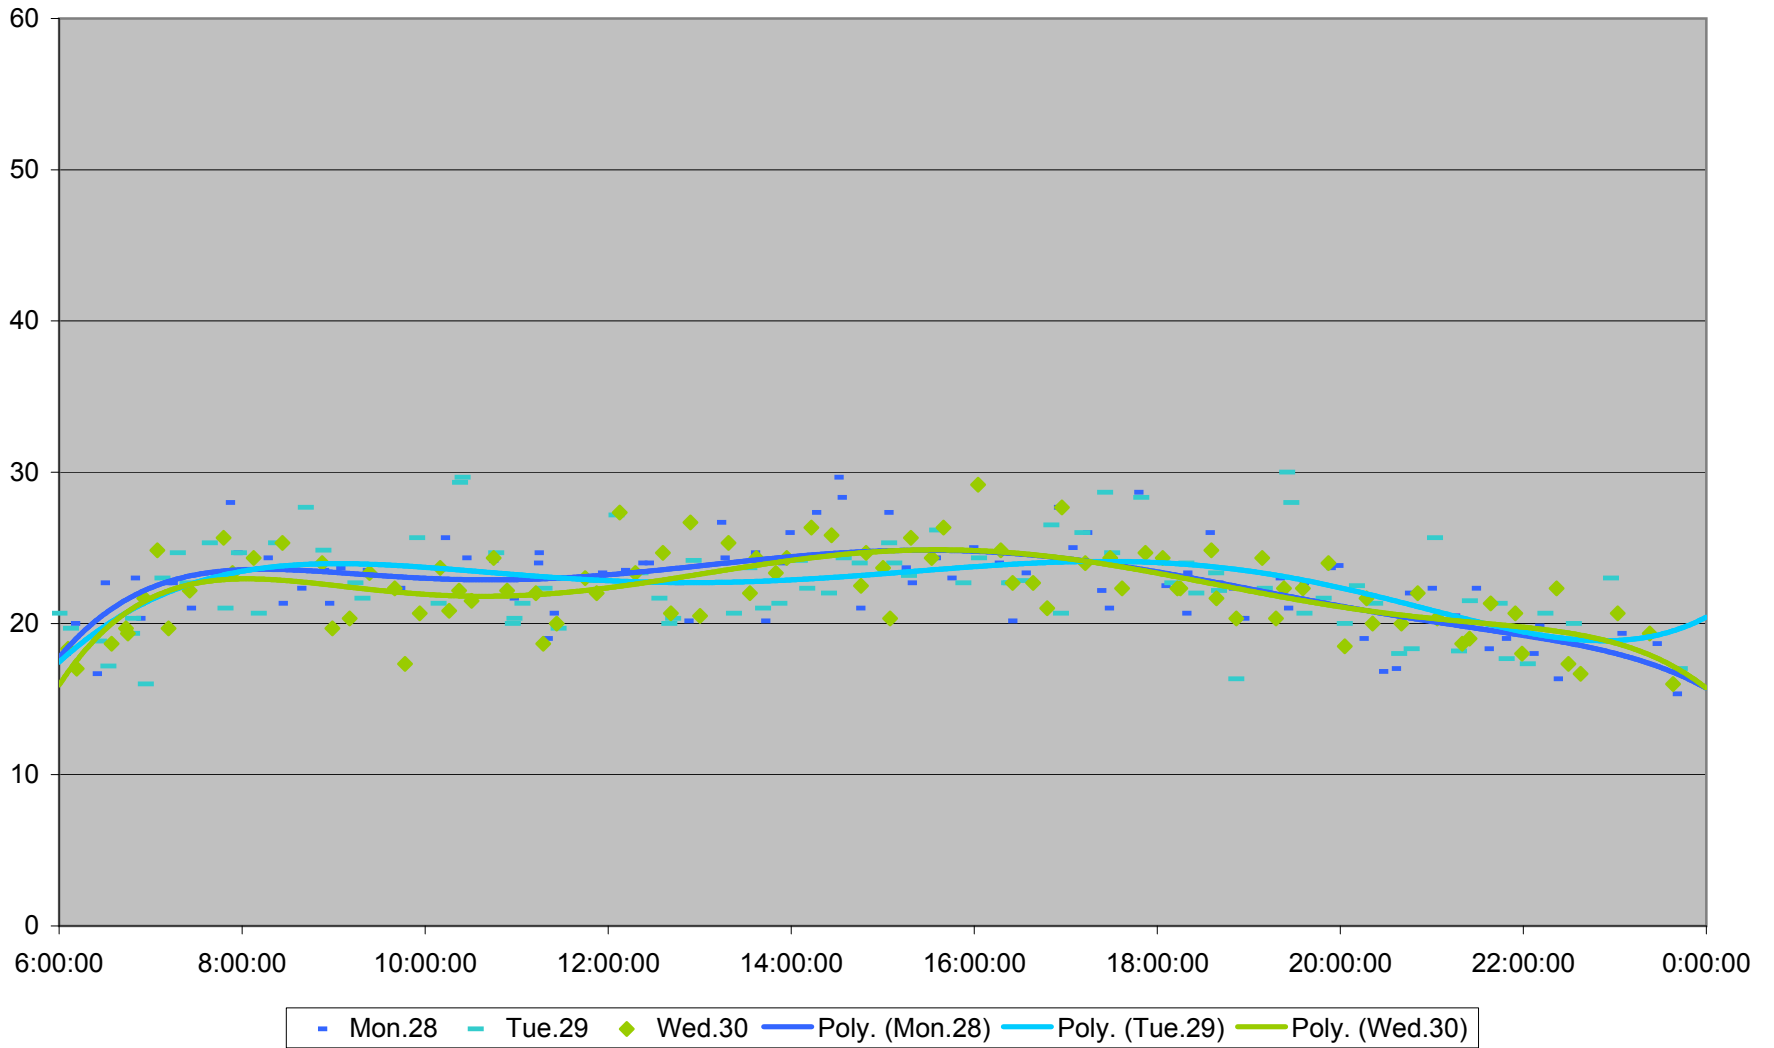

501 Queen Link Times From Lakeshore Humber To Long Branch Loop Westbound November 2011