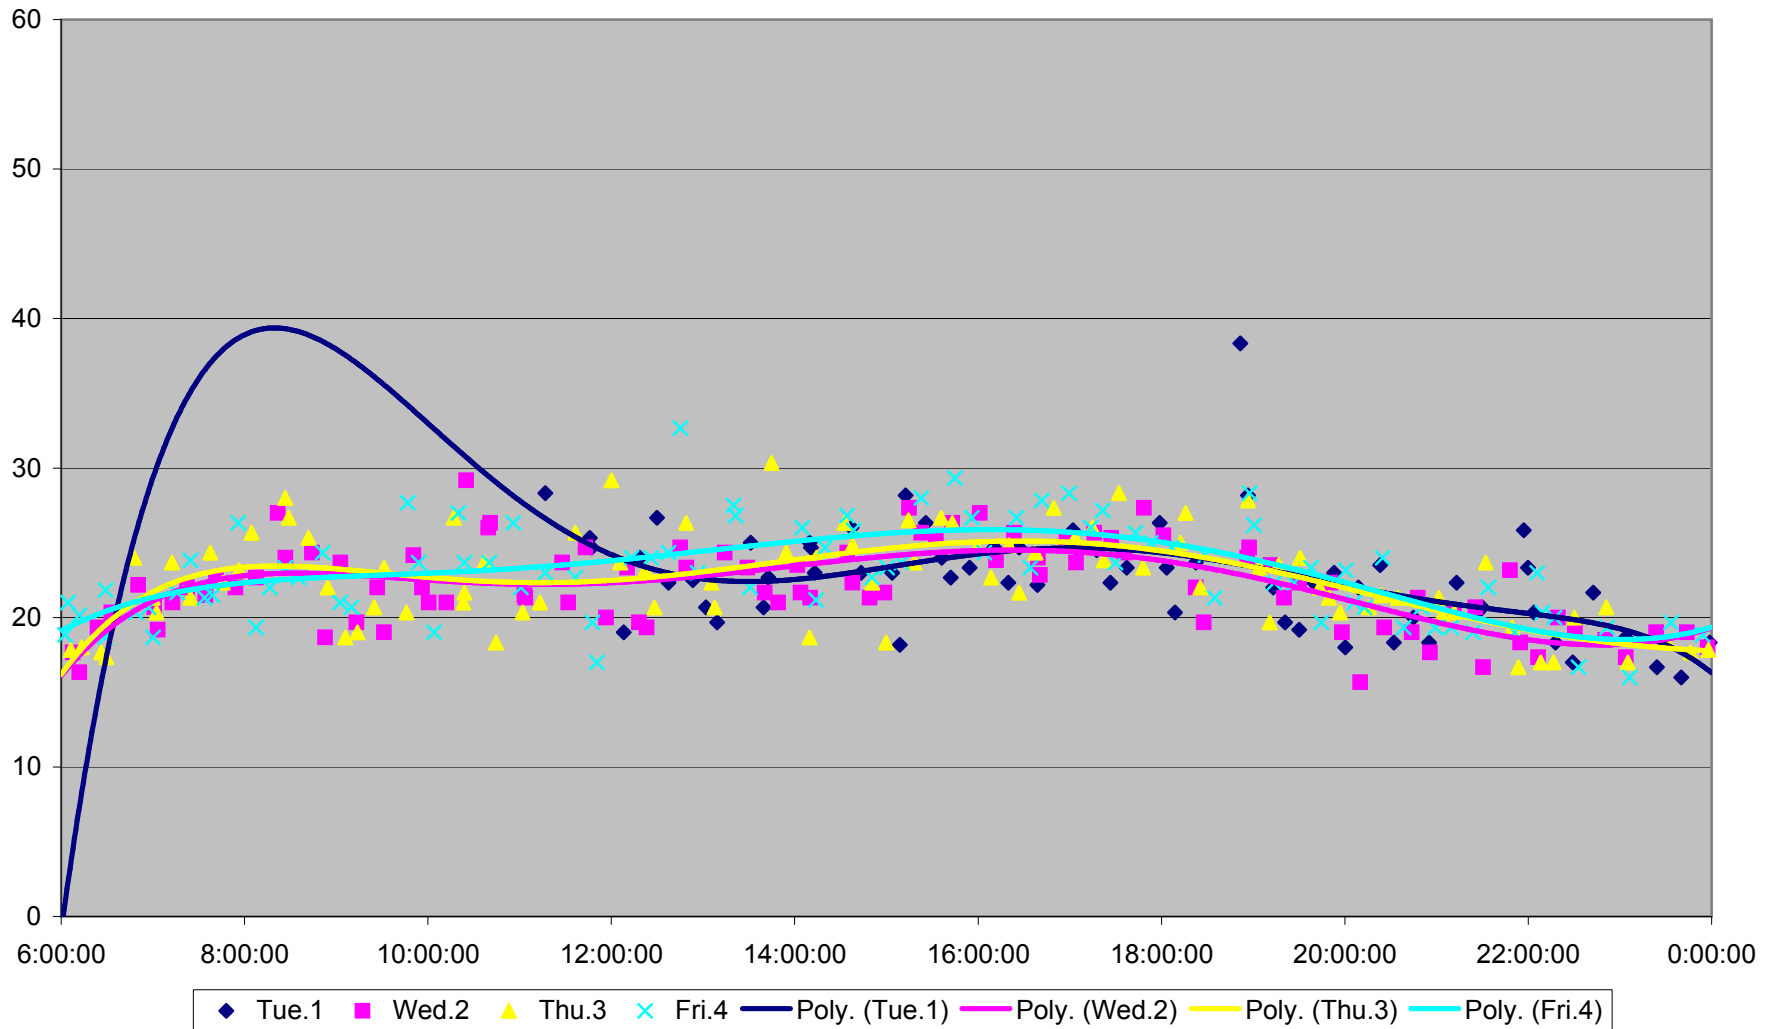

# 501 Queen Link Times From Lakeshore Humber To Long Branch Loop Westbound November 2011