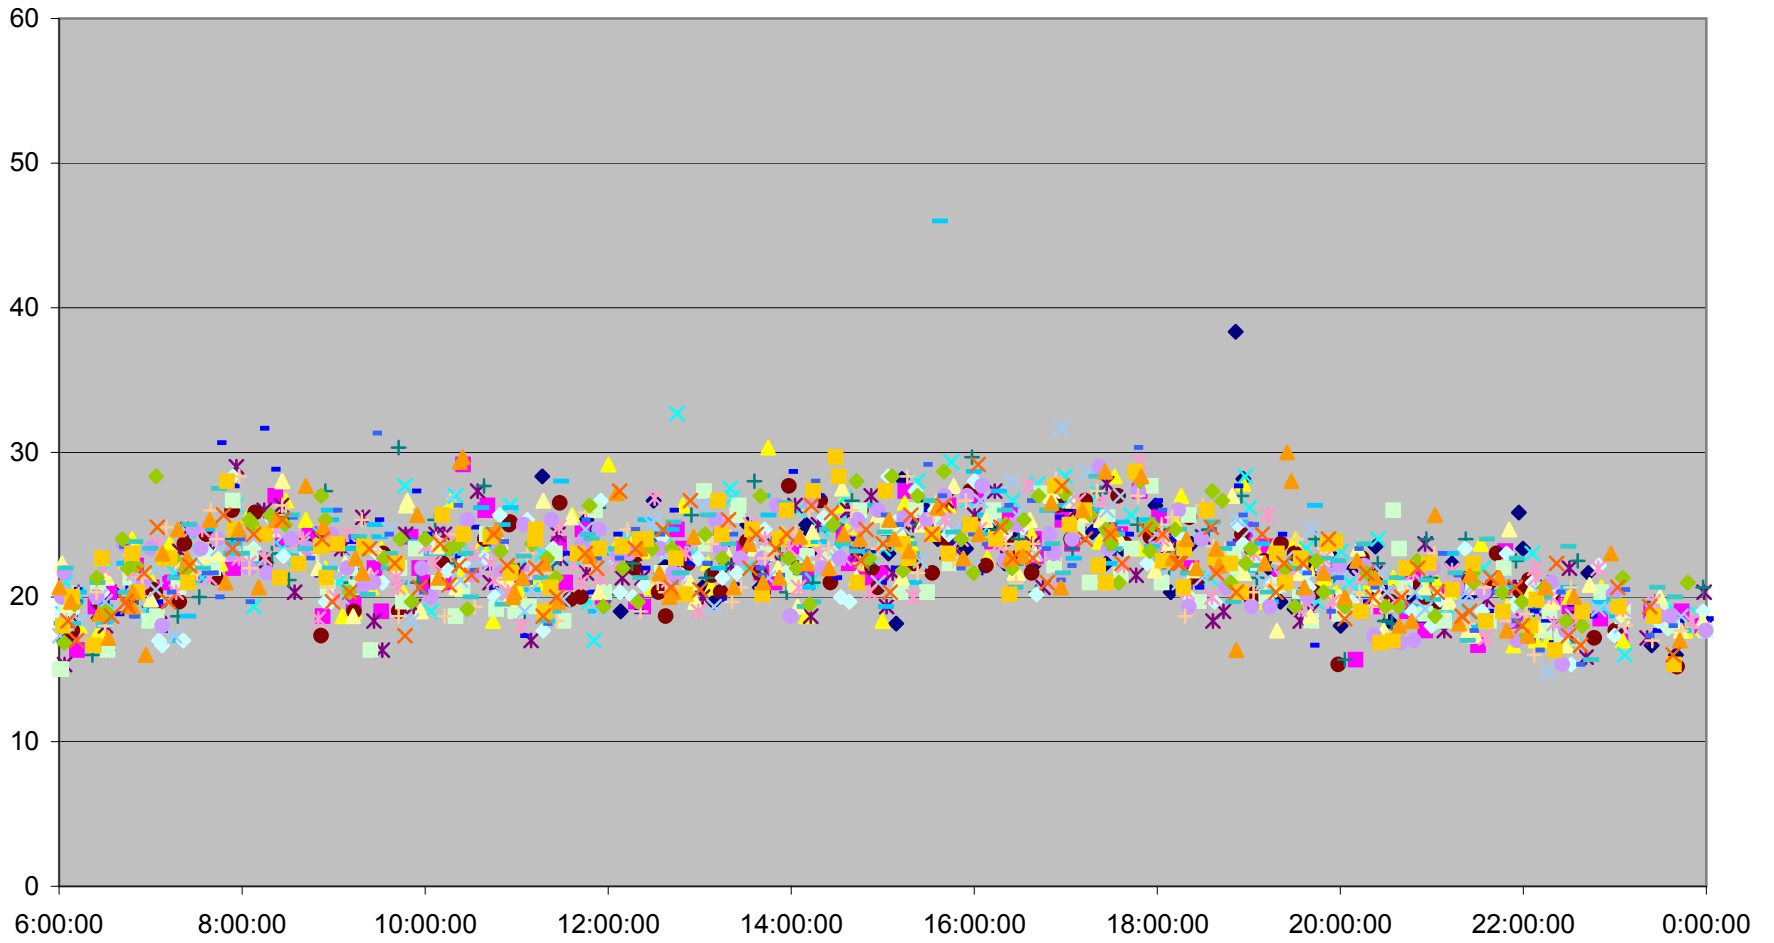

501 Queen Link Times From Lakeshore Humber To Long Branch Loop Westbound November 2011

◆ Tue.1	■ Wed.2	▲ Thu.3	× Fri.4	× Mon.7	● Tue.8	+ Wed.9	- Thu.10	- Fri.11	◇ Mon.14	■ Tue.15	▲ Wed.16
× Thu.17	× Fri.18	● Mon.21	+ Tue.22	- Wed.23	- Thu.24	◆ Fri.25	■ Mon.28	▲ Tue.29	× Wed.30