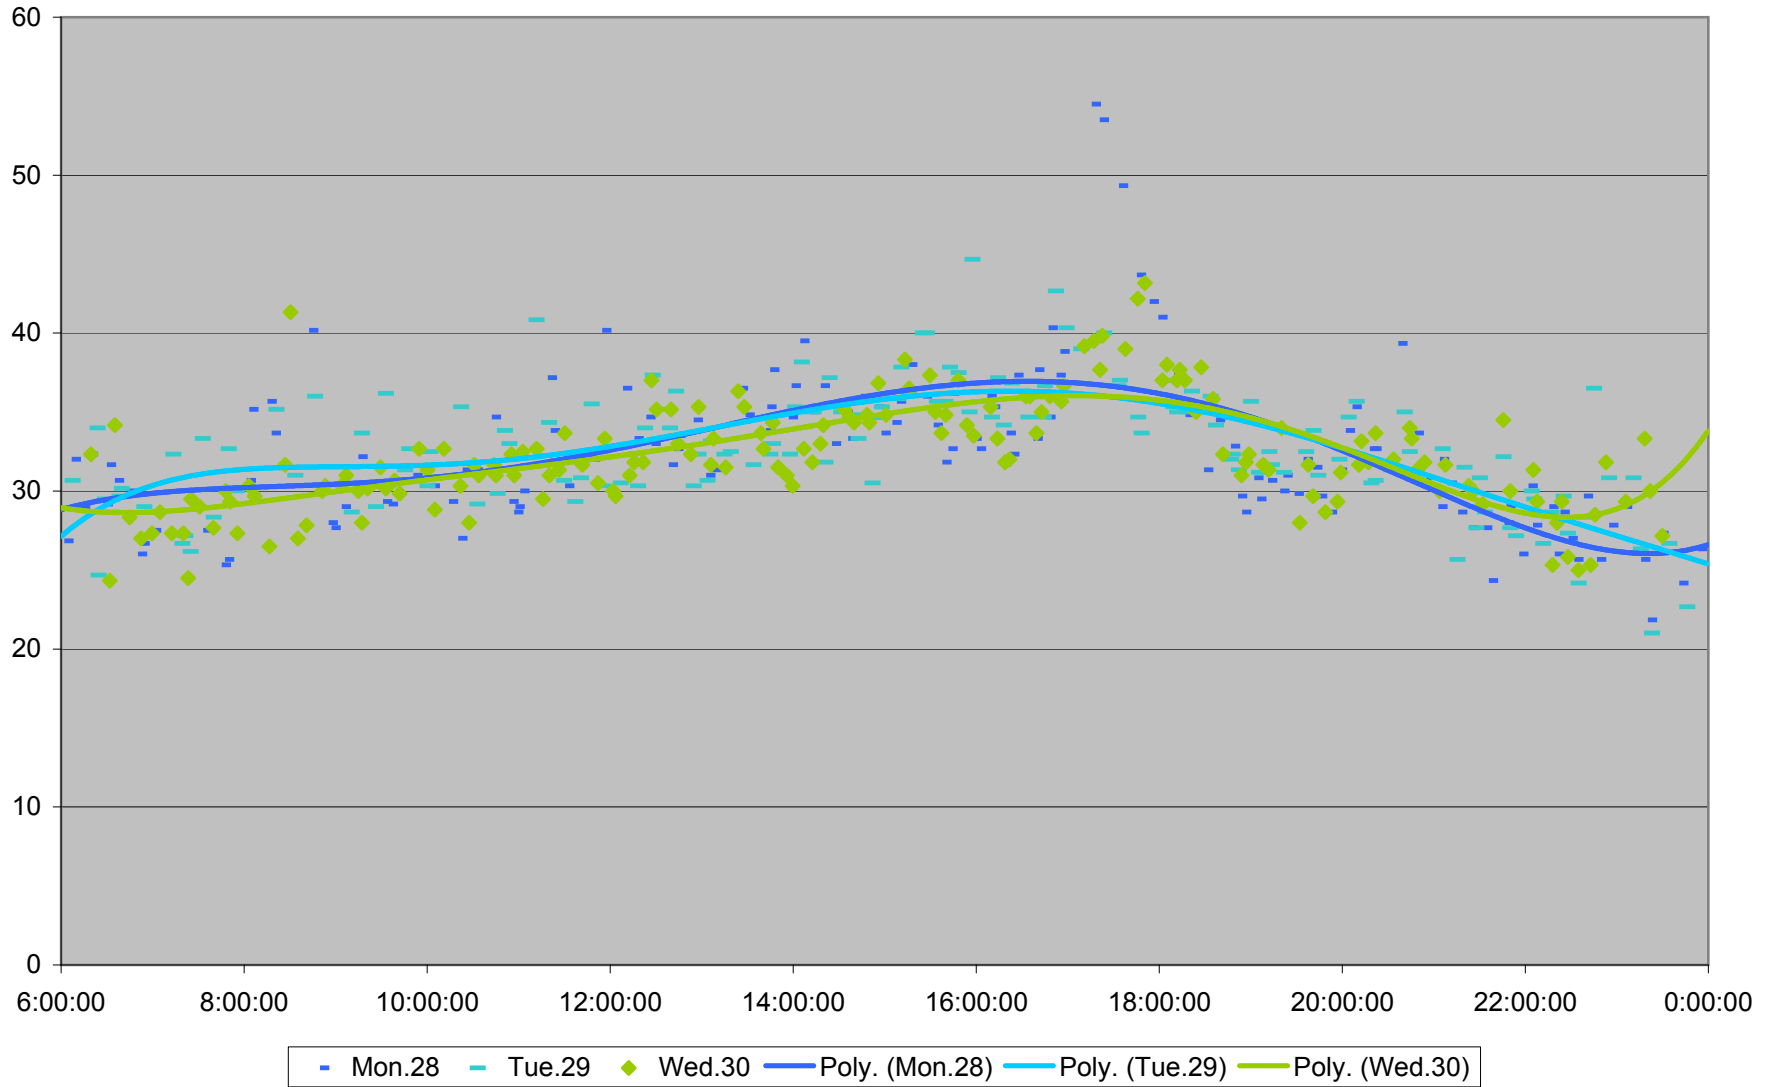

501 Queen Link Times From Yonge St. To Neville Loop Eastbound November 2011