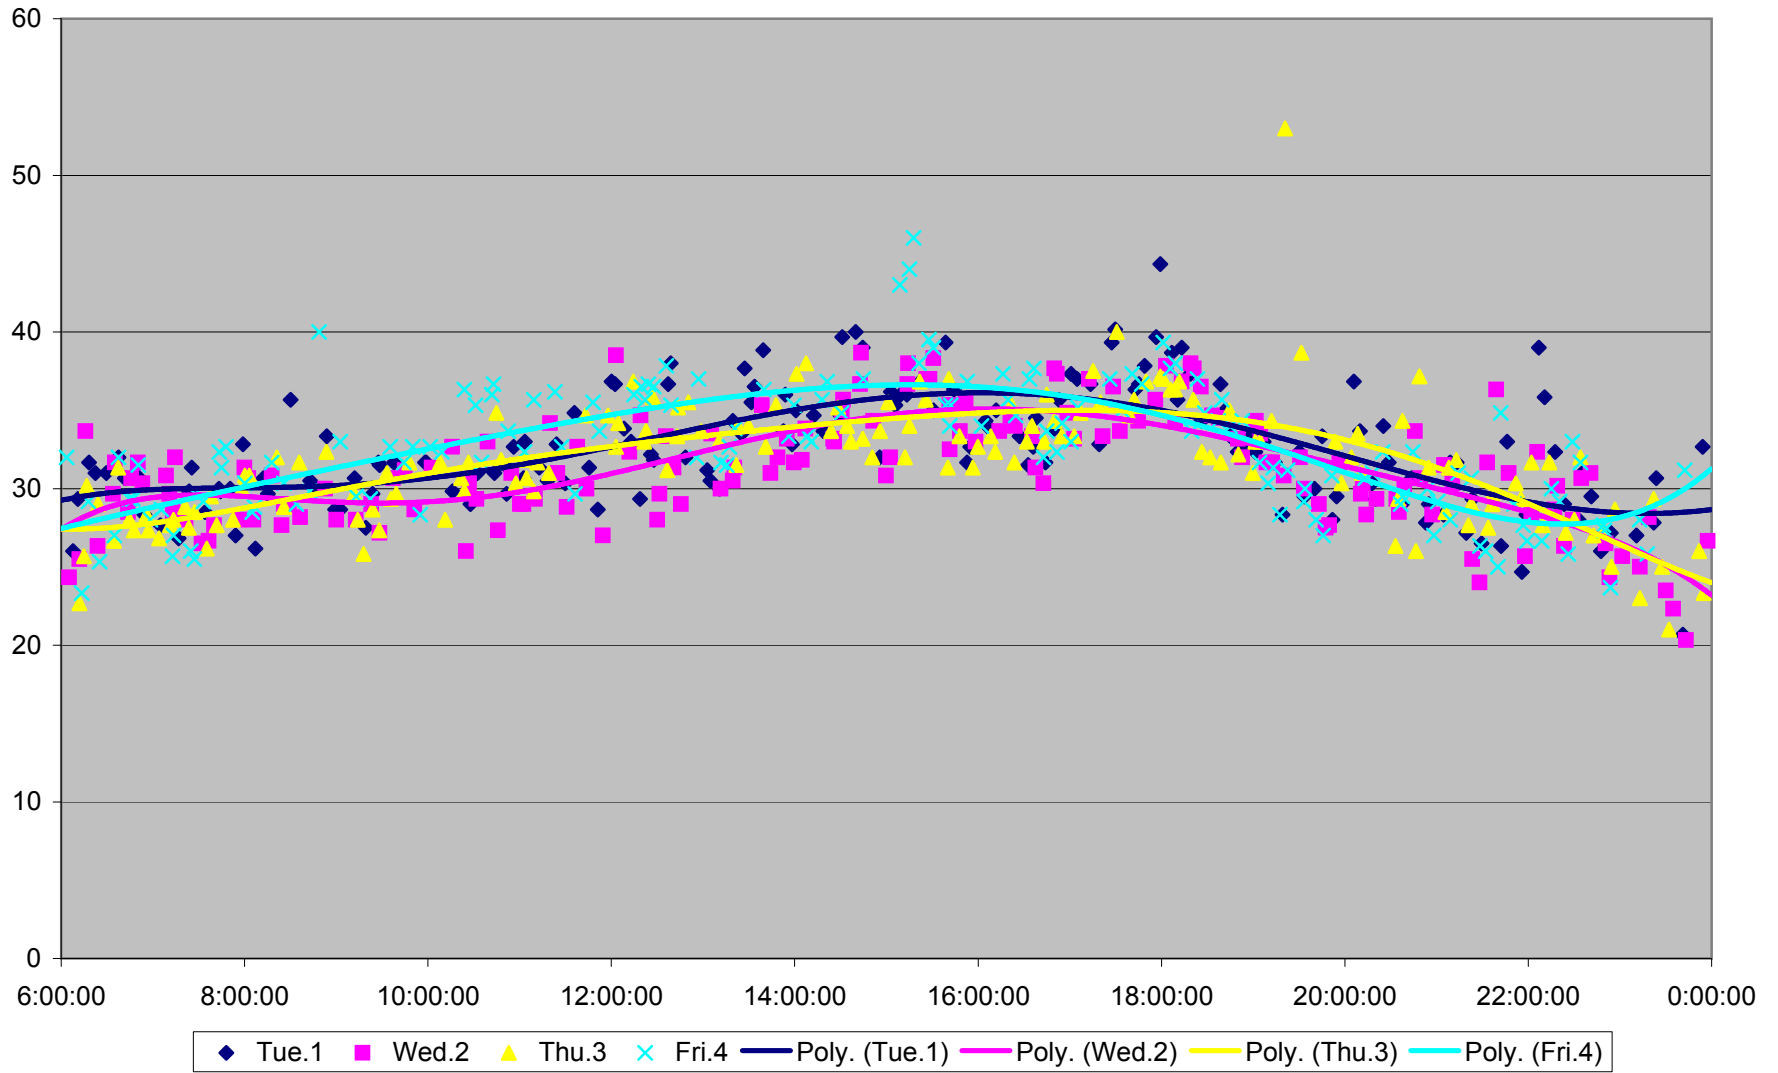

### 501 Queen Link Times From Yonge St. To Neville Loop Eastbound November 2011