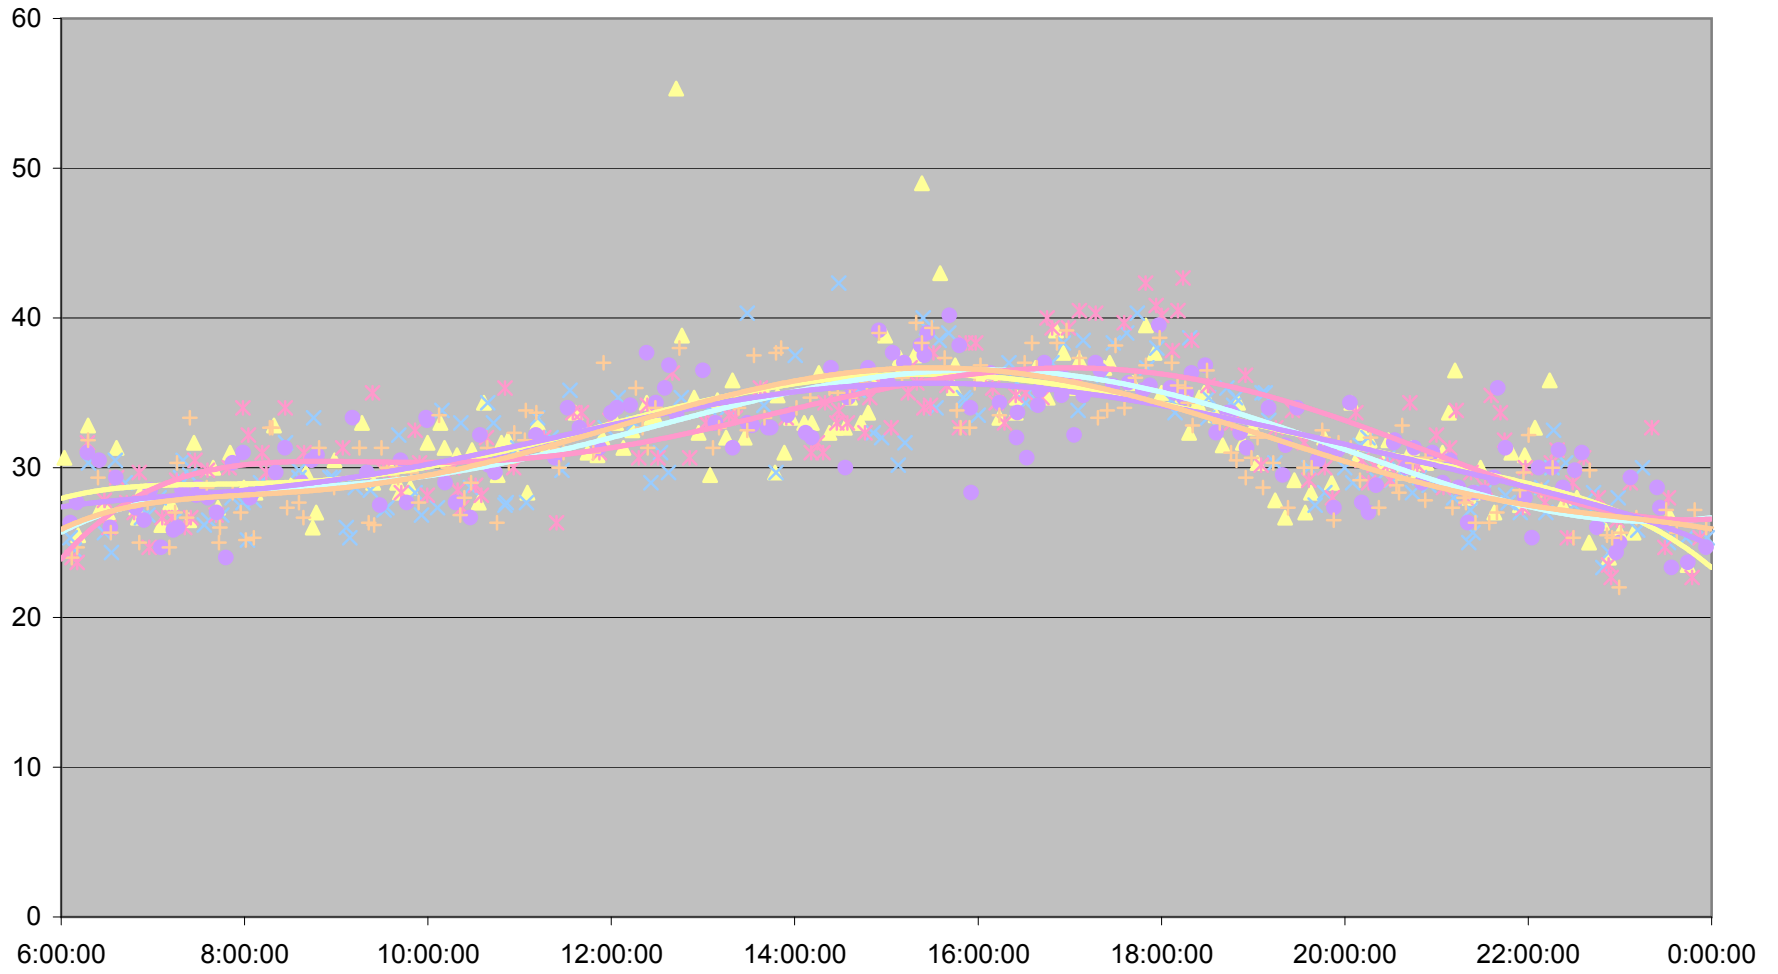

501 Queen Link Times From Yonge St. To Neville Loop Eastbound November 2011