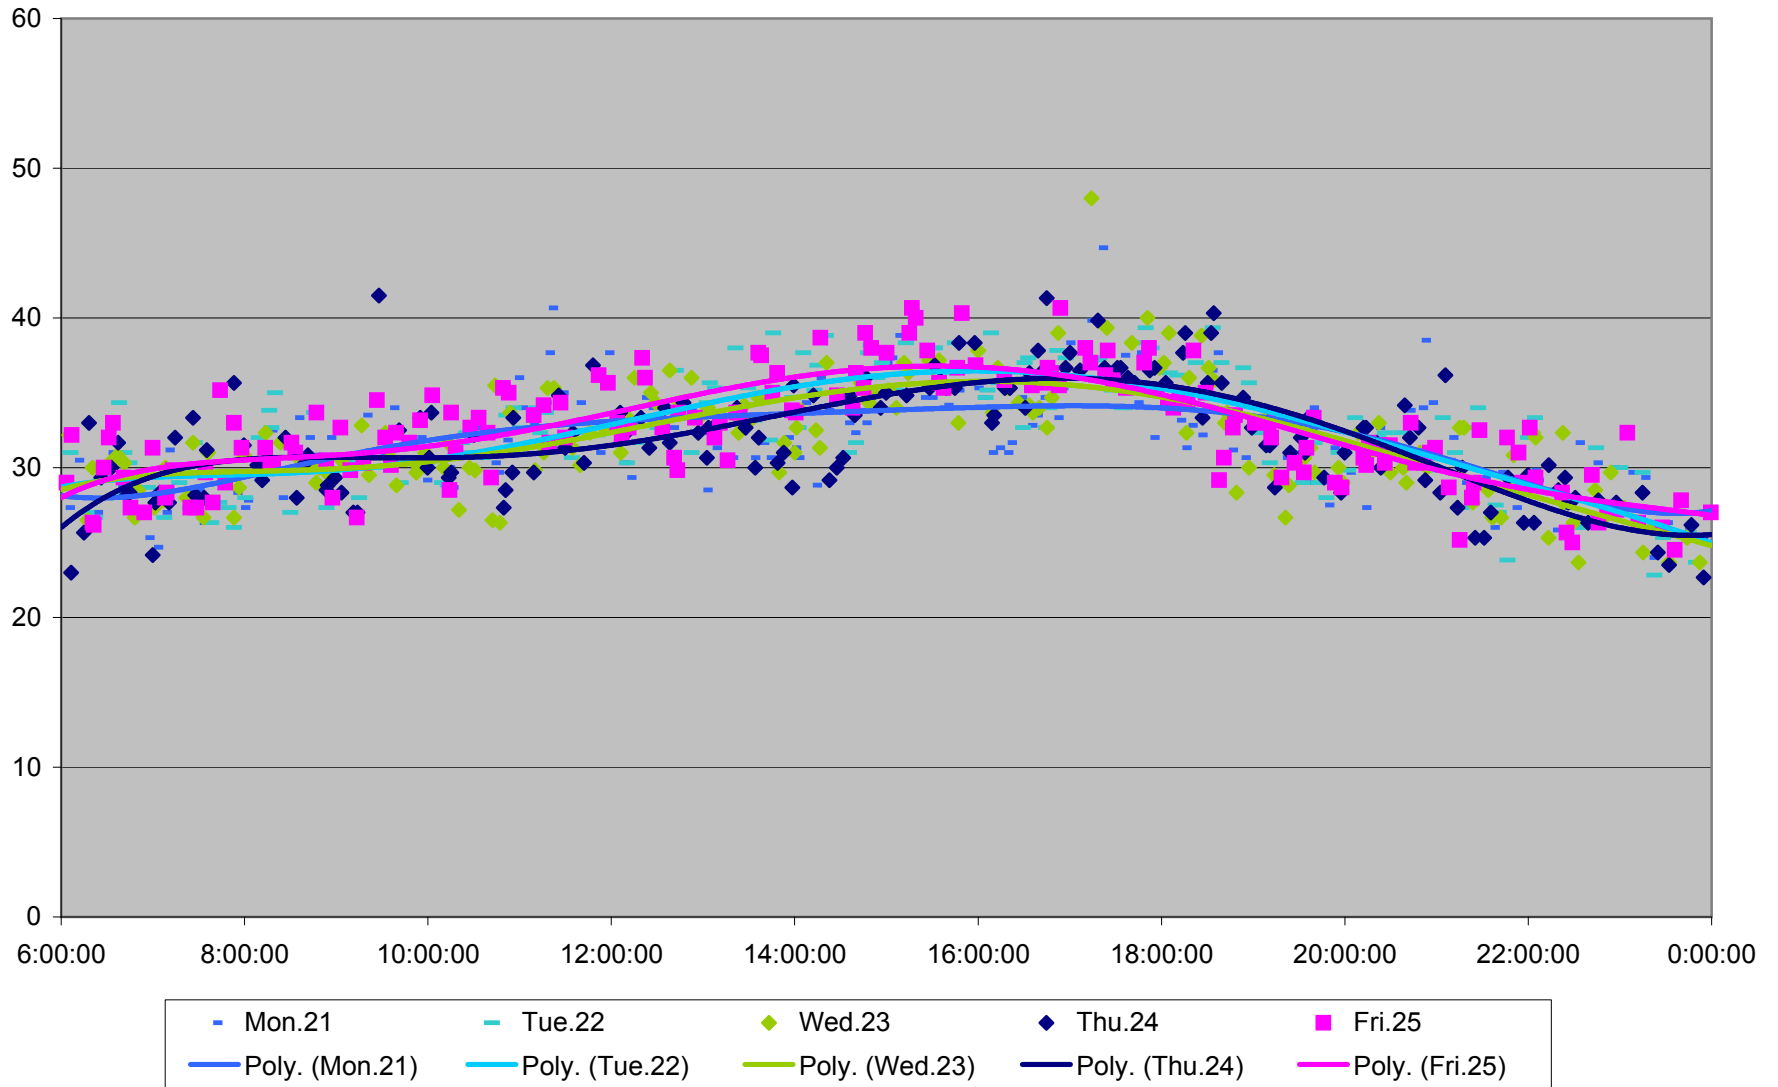

501 Queen Link Times From Yonge St. To Neville Loop Eastbound November 2011