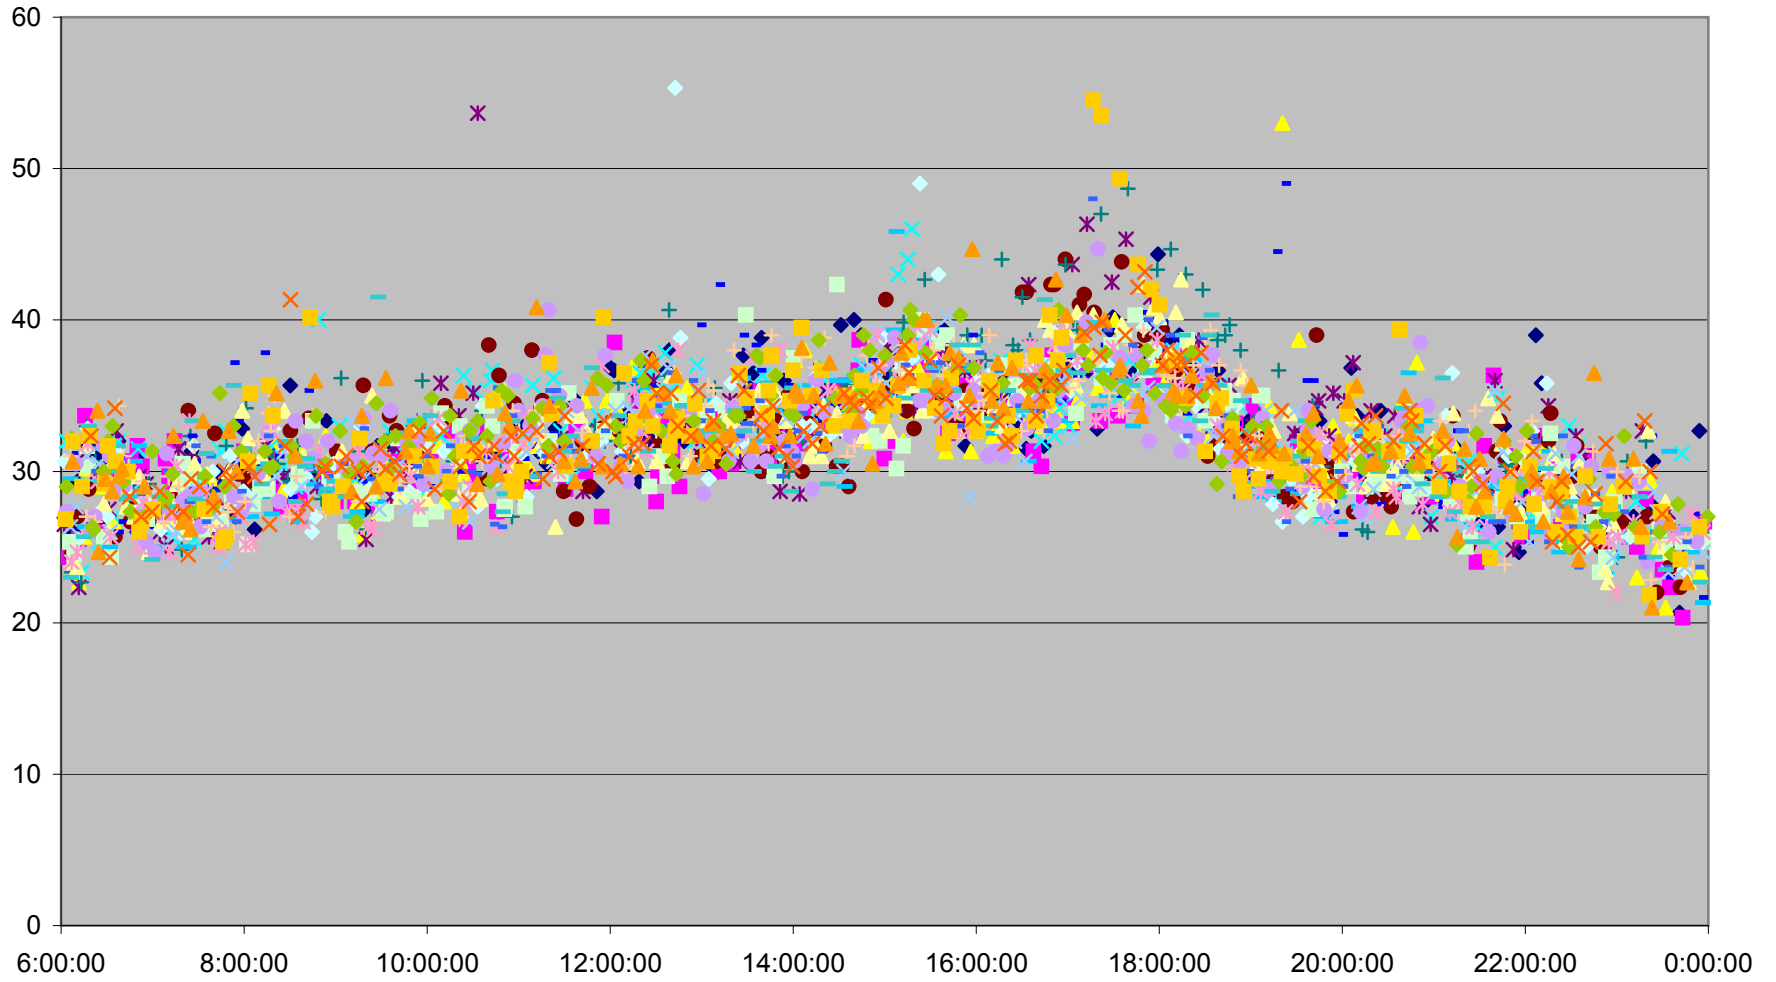

501 Queen Link Times From Yonge St. To Neville Loop Eastbound November 2011

◆ Tue.1	■ Wed.2	▲ Thu.3	✕ Fri.4	✖ Mon.7	● Tue.8	+ Wed.9	- Thu.10	- Fri.11	◇ Mon.14	■ Tue.15	▲ Wed.16
✕ Thu.17	✖ Fri.18	● Mon.21	+ Tue.22	- Wed.23	- Thu.24	◆ Fri.25	■ Mon.28	▲ Tue.29	✕ Wed.30