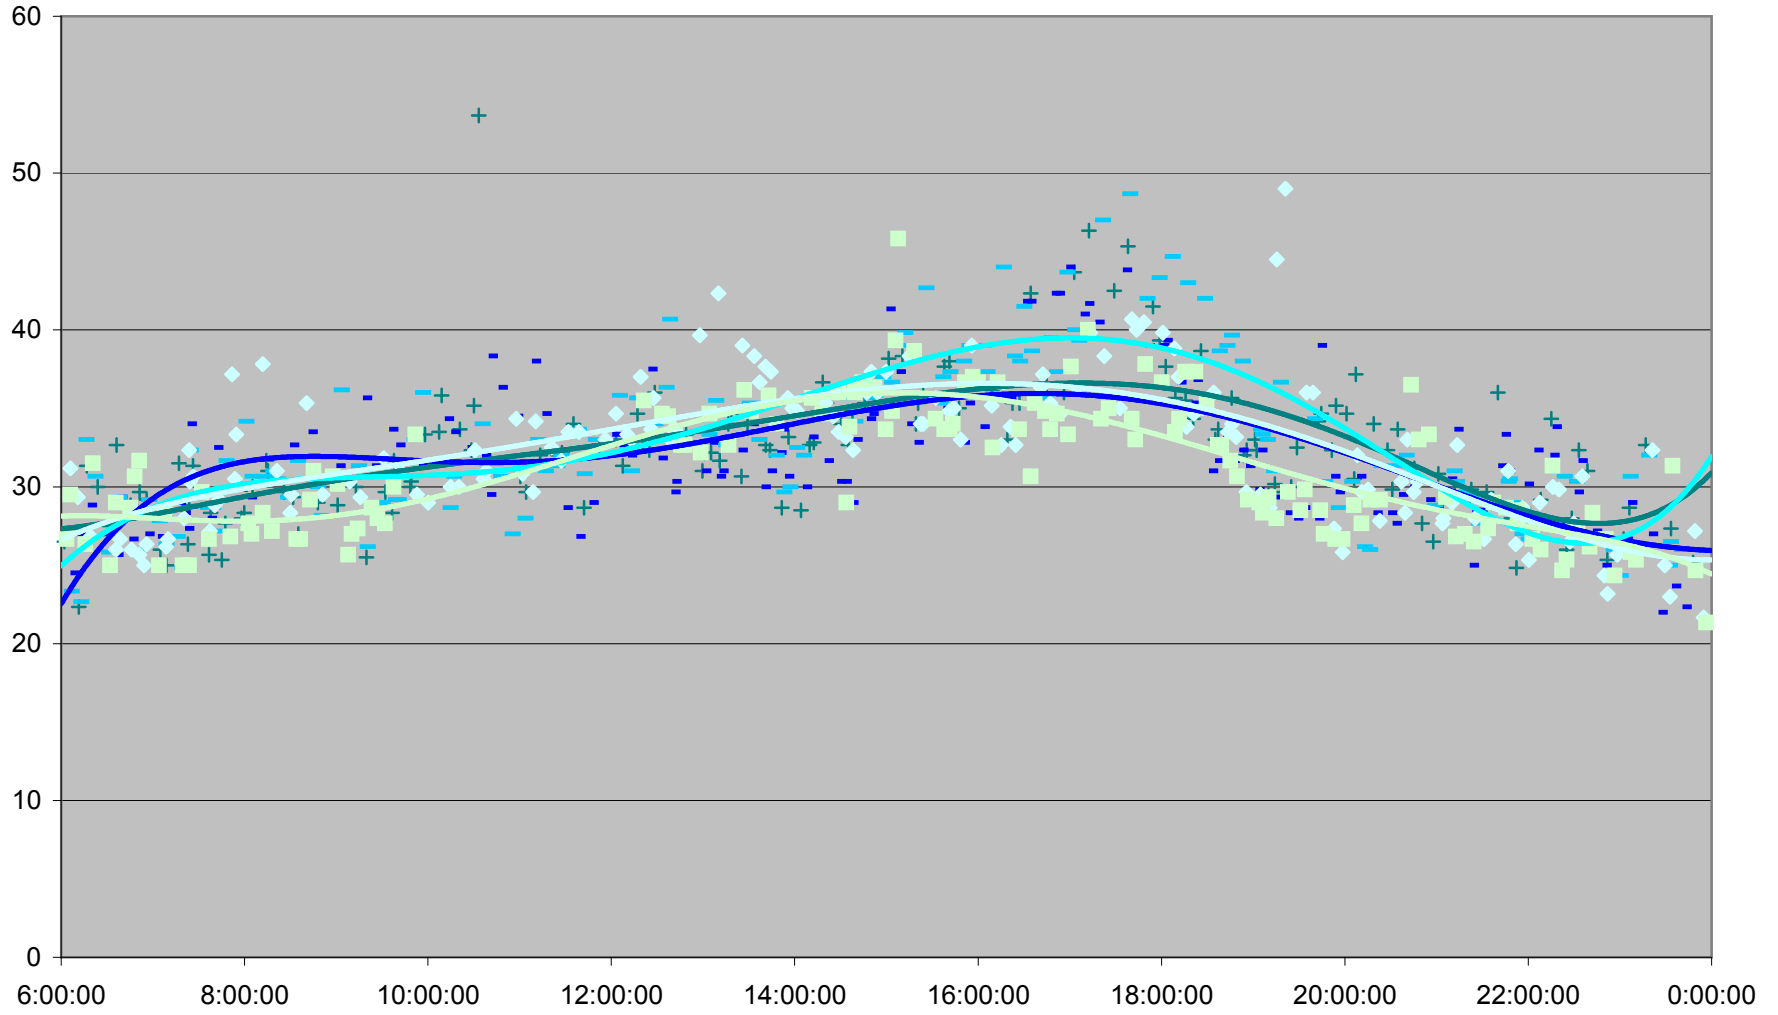

501 Queen Link Times From Yonge St. To Neville Loop Eastbound November 2011