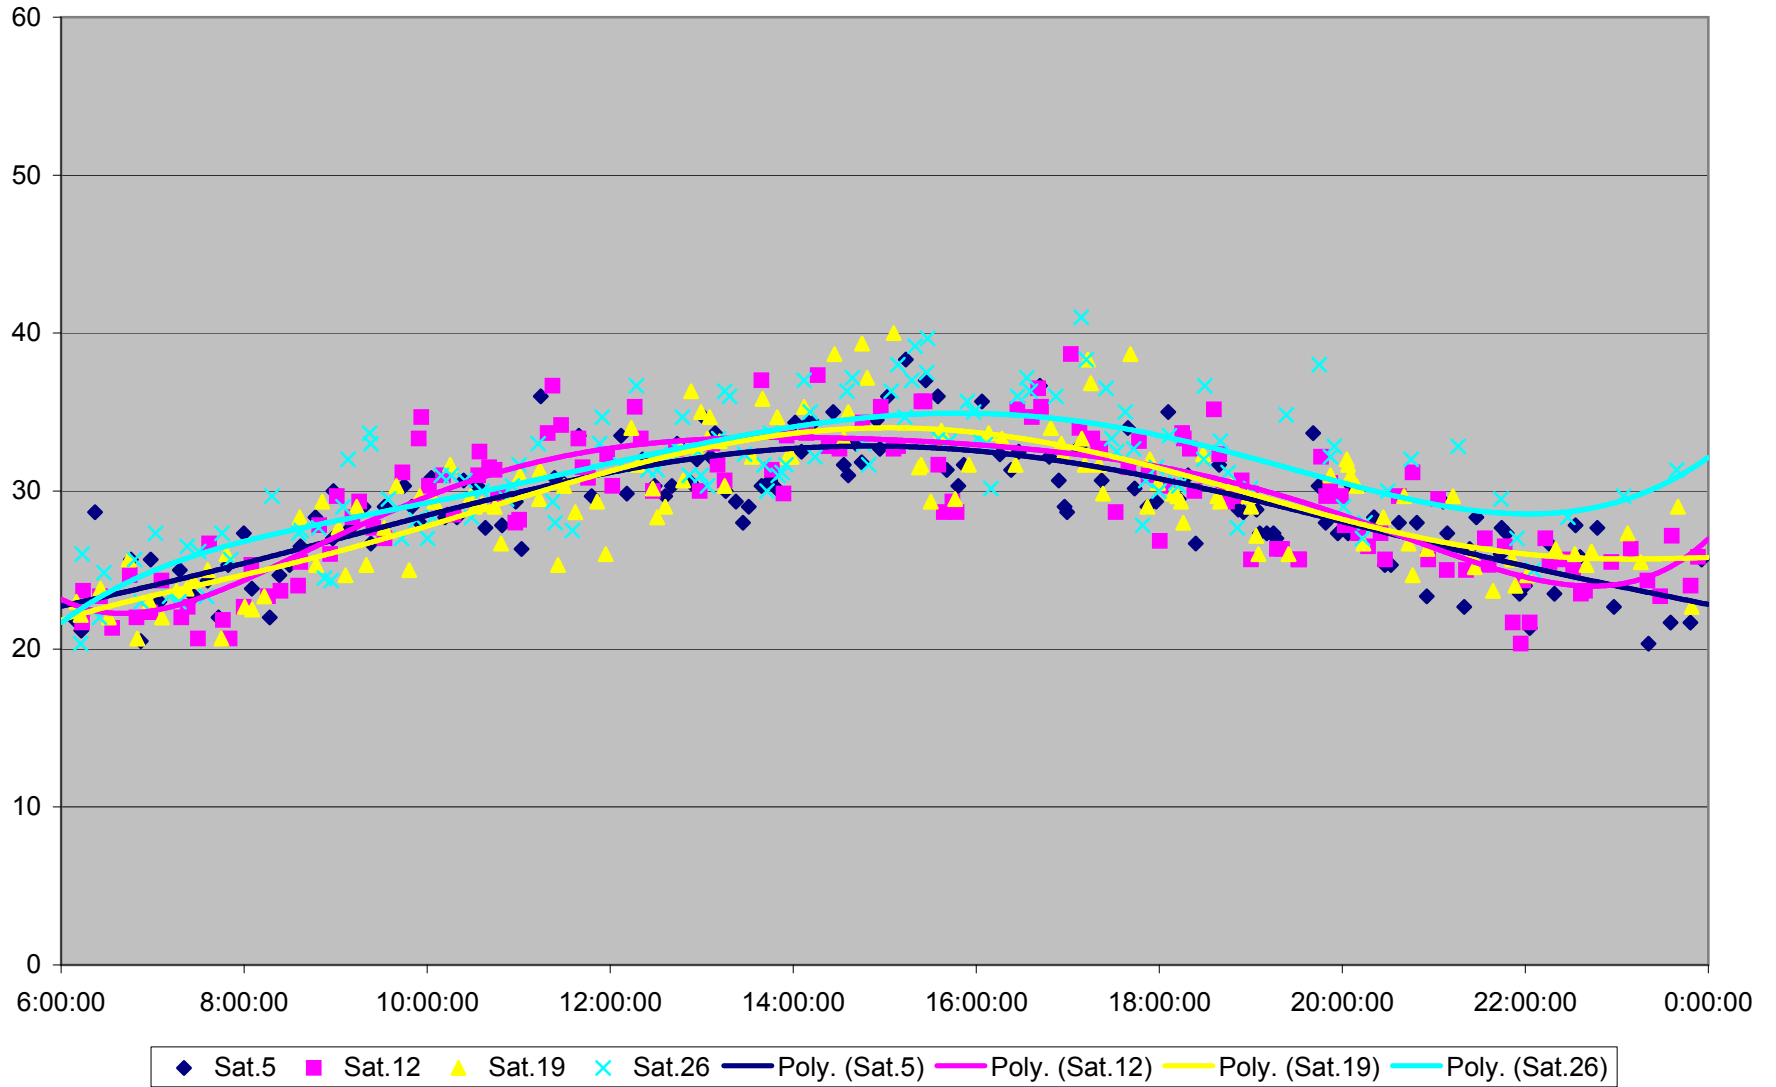

501 Queen Link Times From Yonge St. To Neville Loop Eastbound November 2011