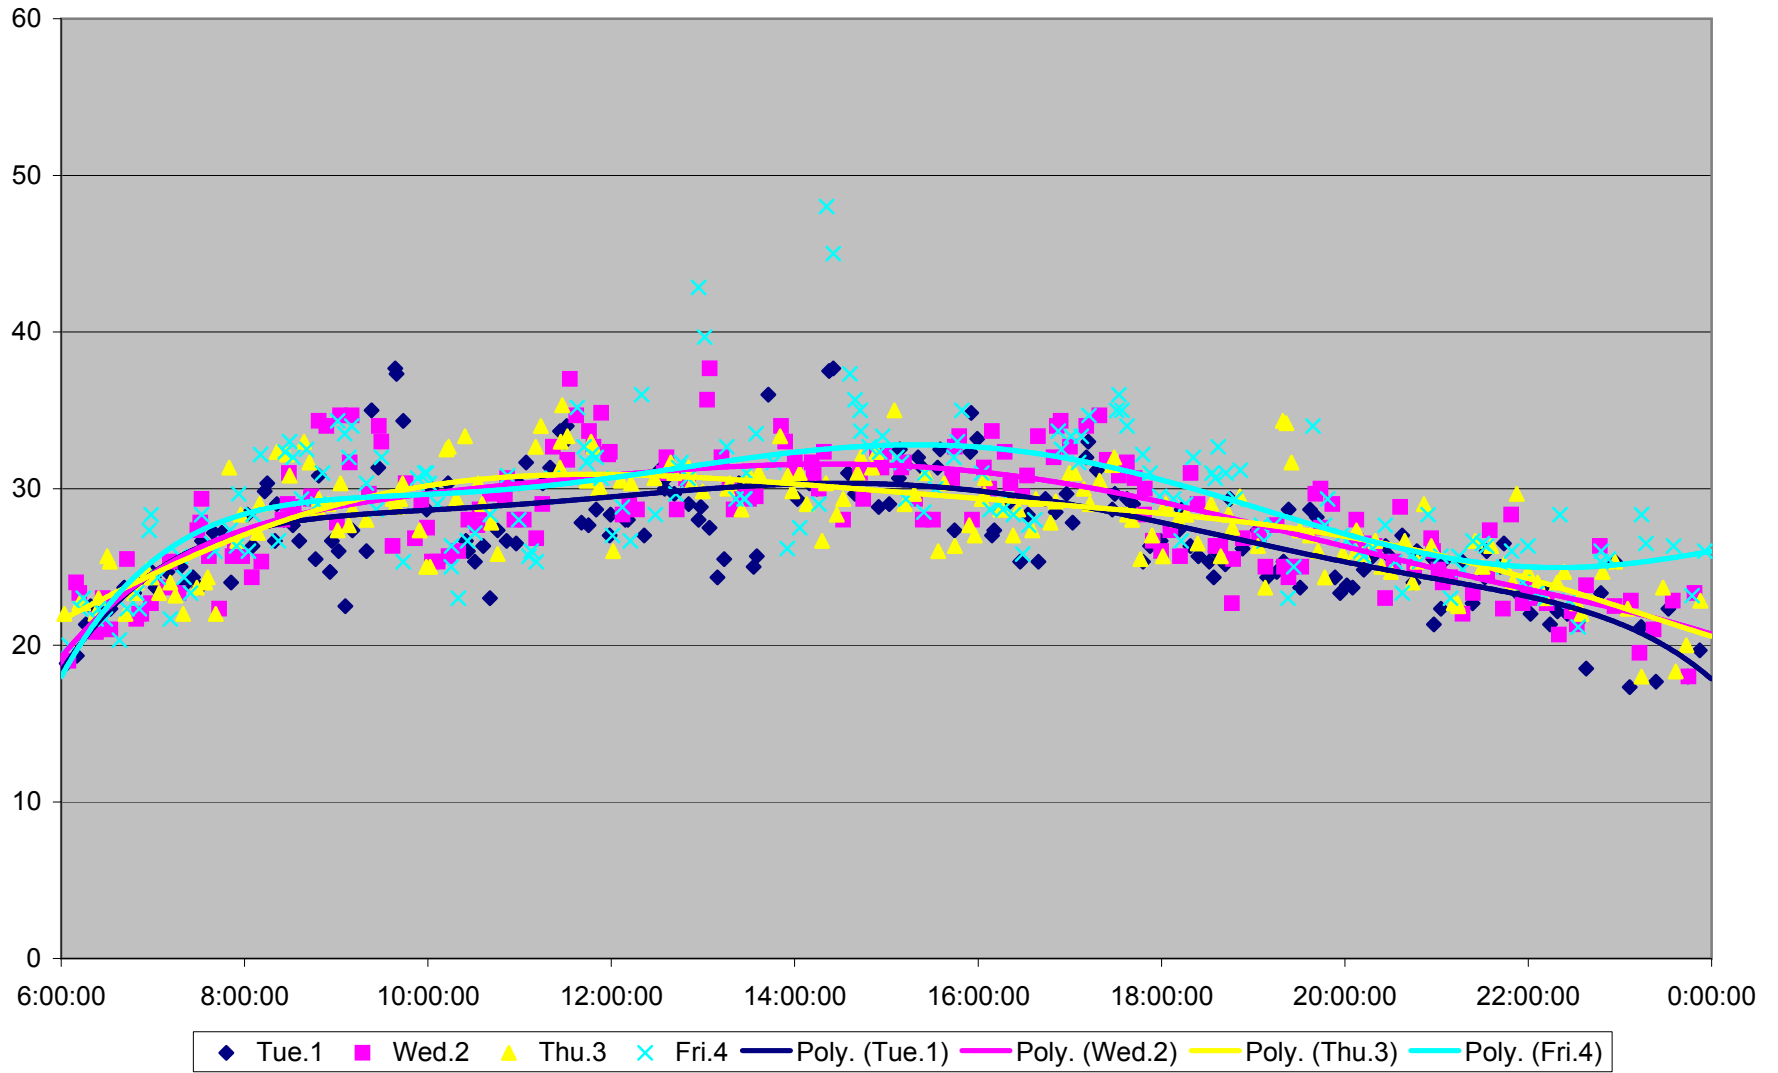

### 501 Queen Link Times From Triller Ave. To Yonge St. Eastbound November 2011