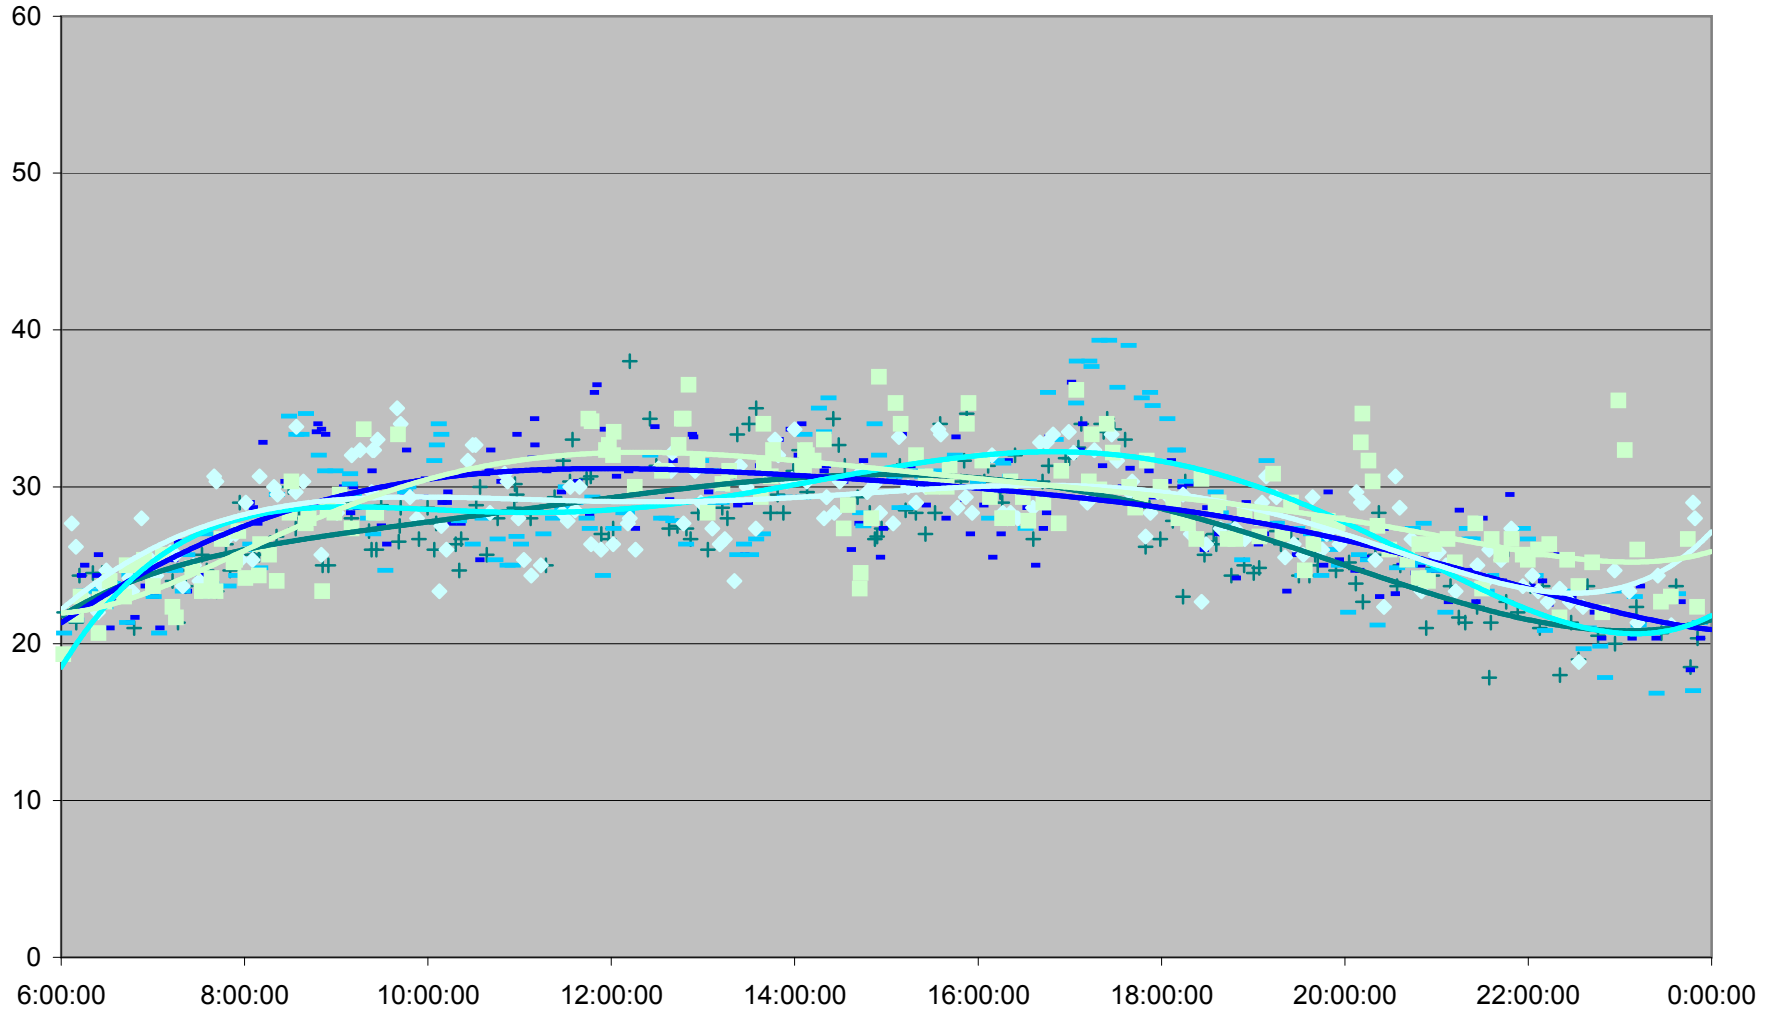

### 501 Queen Link Times From Triller Ave. To Yonge St. Eastbound November 2011