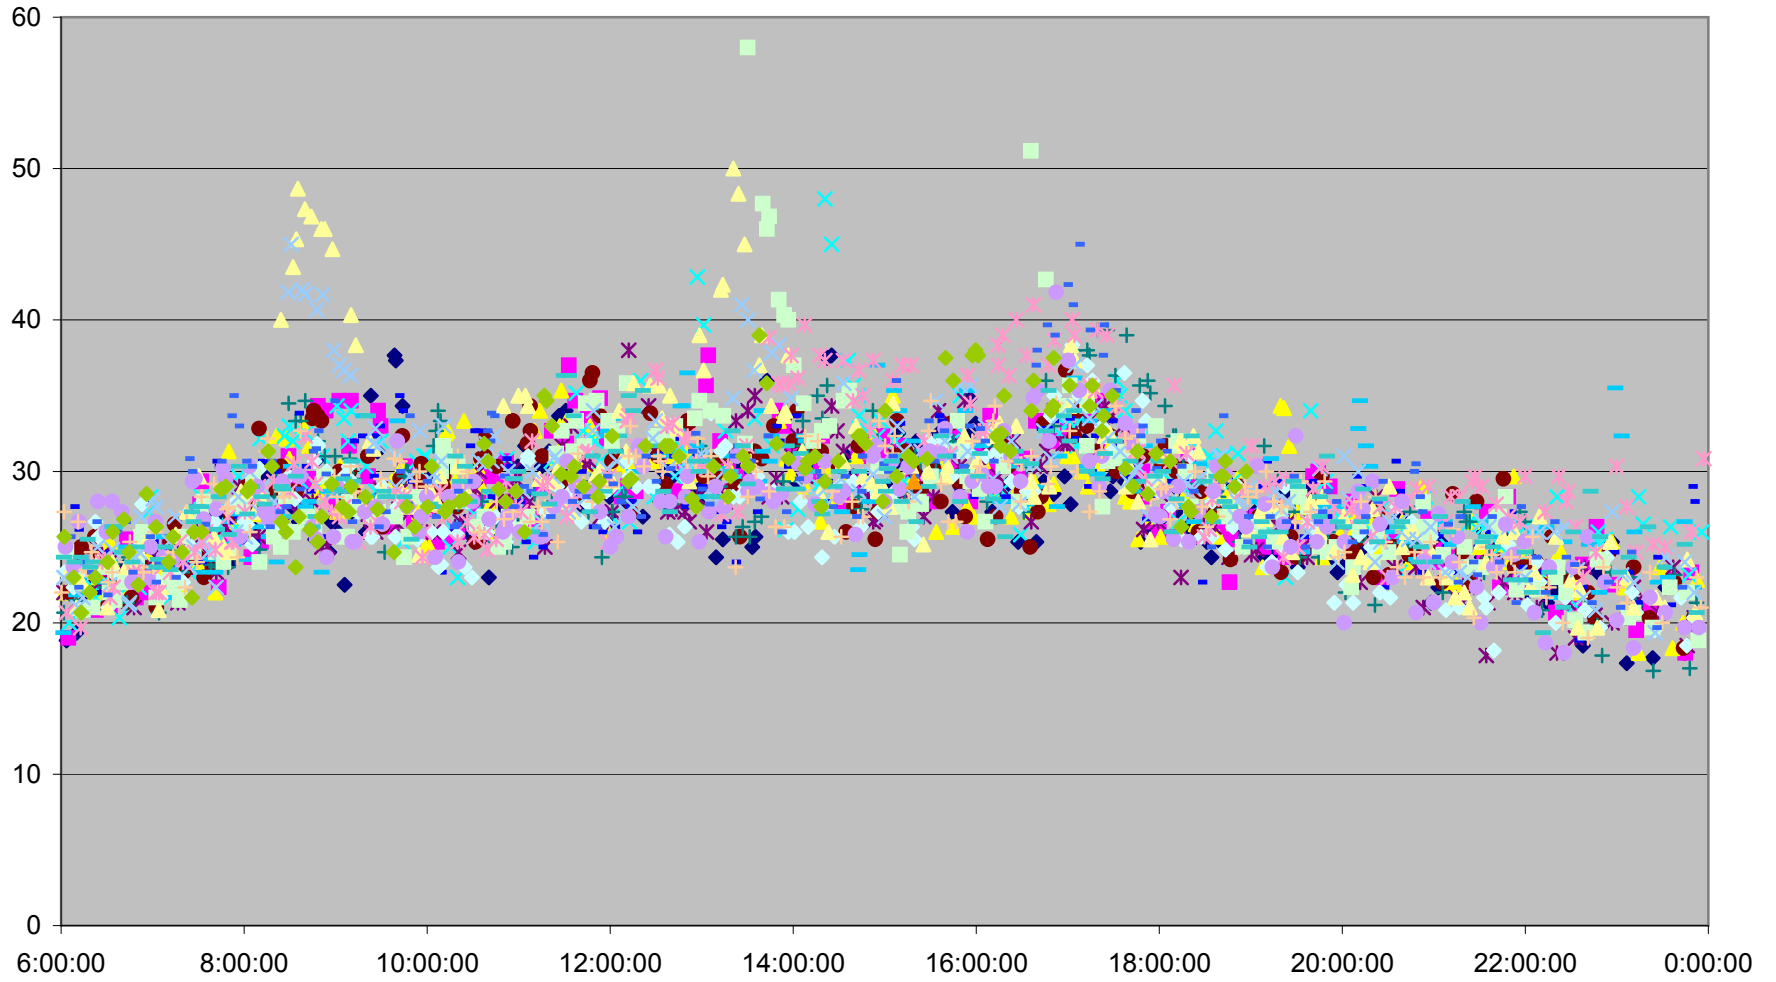

501 Queen Link Times From Triller Ave. To Yonge St. Eastbound November 2011

◆ Tue.1	■ Wed.2	▲ Thu.3	× Fri.4	× Mon.7	● Tue.8	+ Wed.9	- Thu.10	- Fri.11	◇ Mon.14	■ Tue.15	▲ Wed.16
× Thu.17	× Fri.18	● Mon.21	+ Tue.22	- Wed.23	- Thu.24	◇ Fri.25	■ Mon.28	▲ Tue.29	× Wed.30