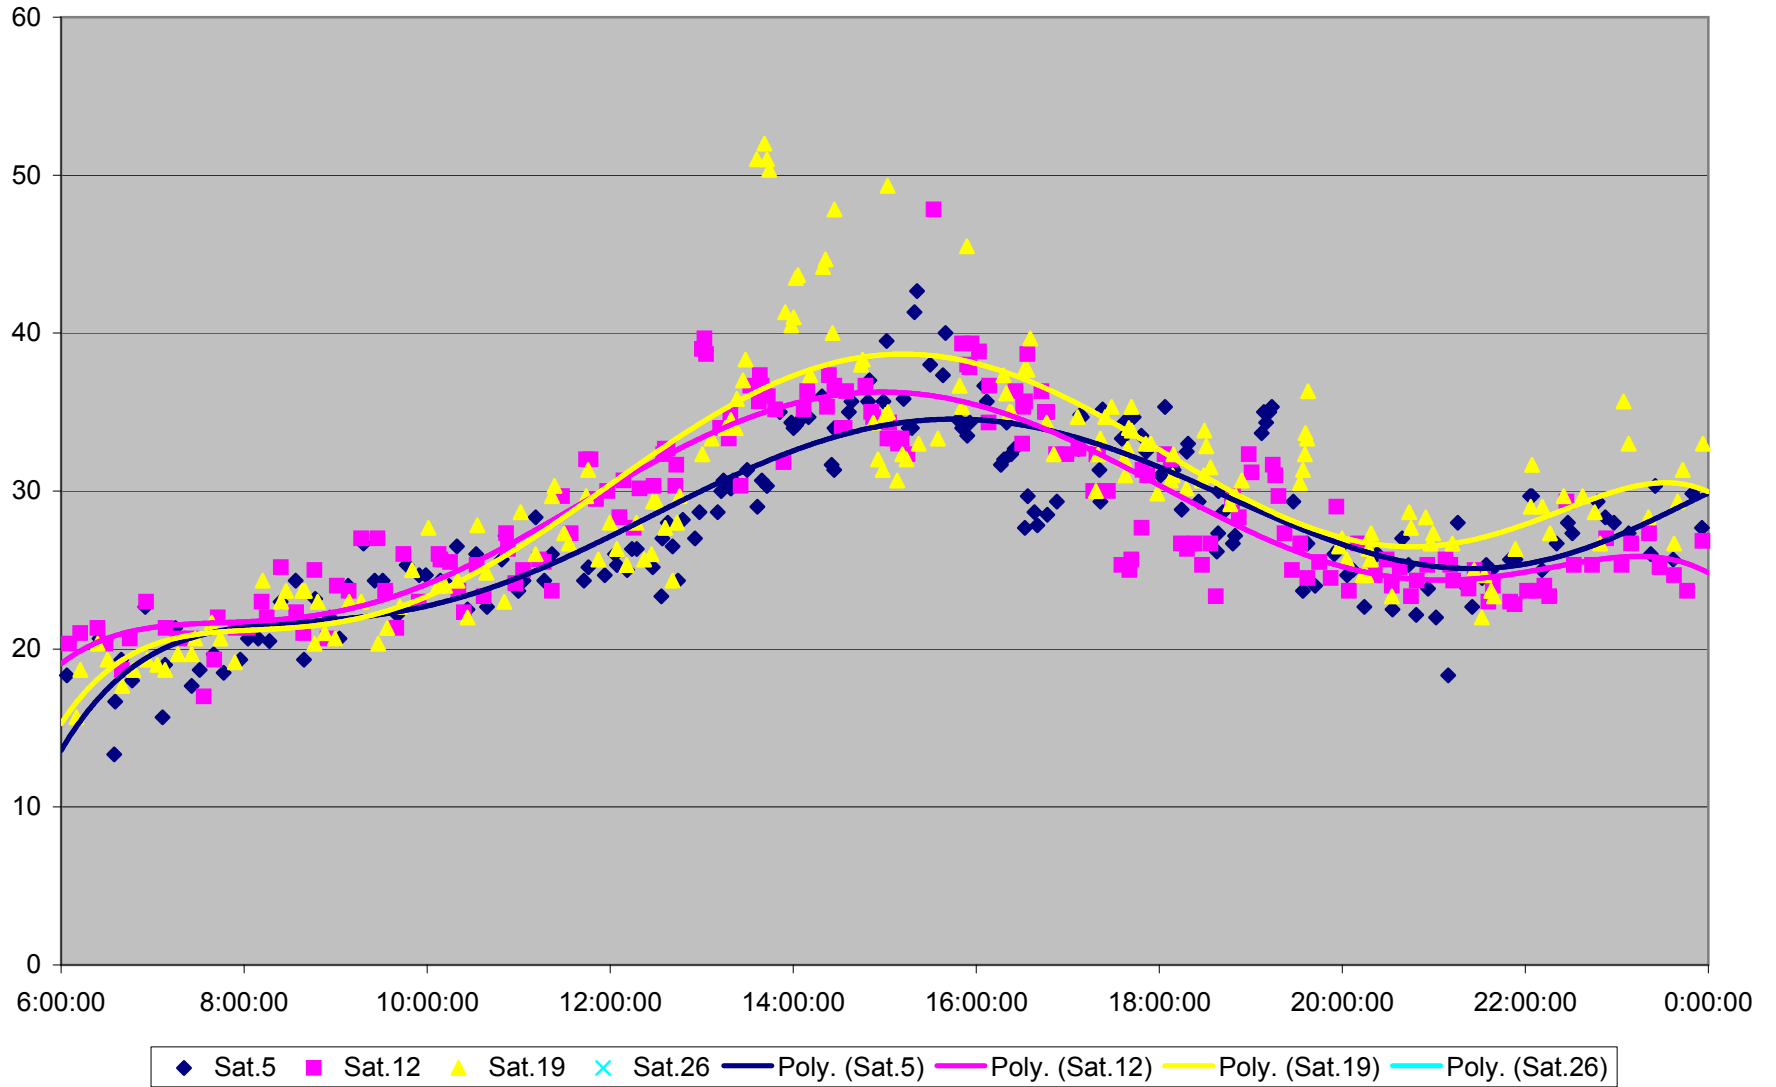

501 Queen Link Times From Triller Ave. To Yonge St. Eastbound November 2011