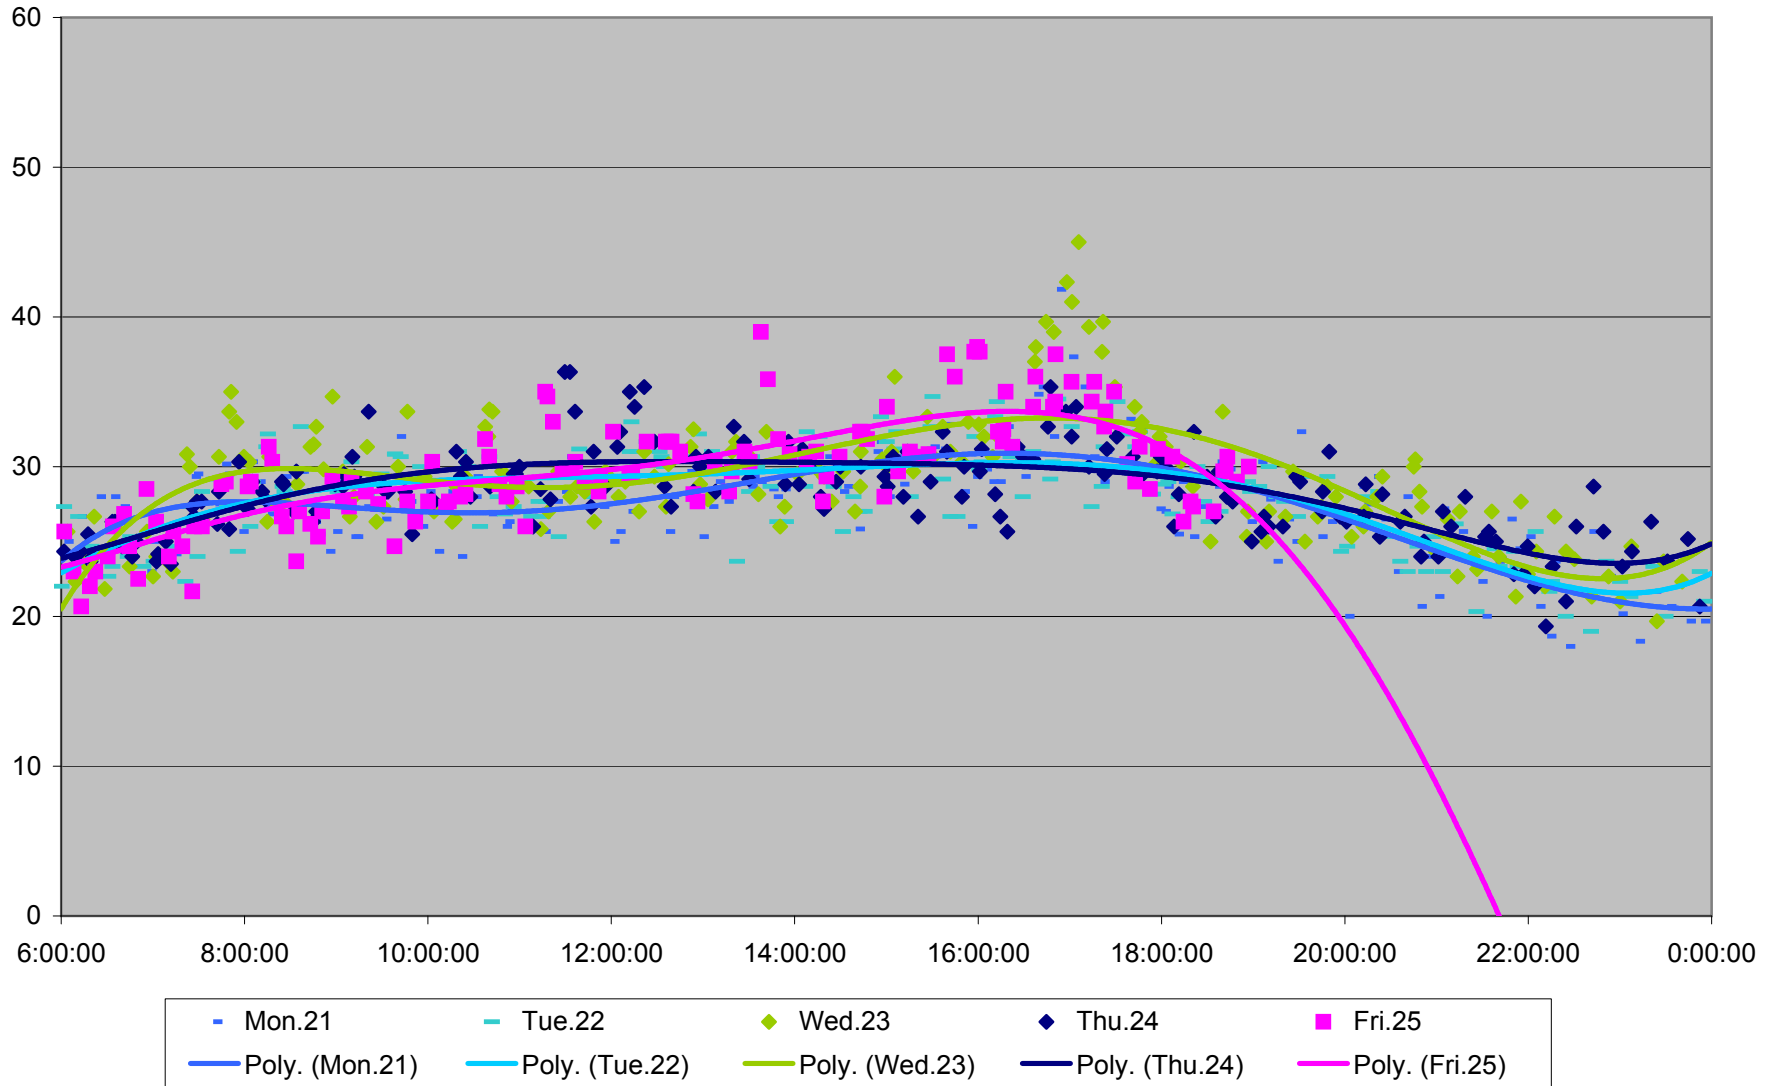

501 Queen Link Times From Triller Ave. To Yonge St. Eastbound November 2011