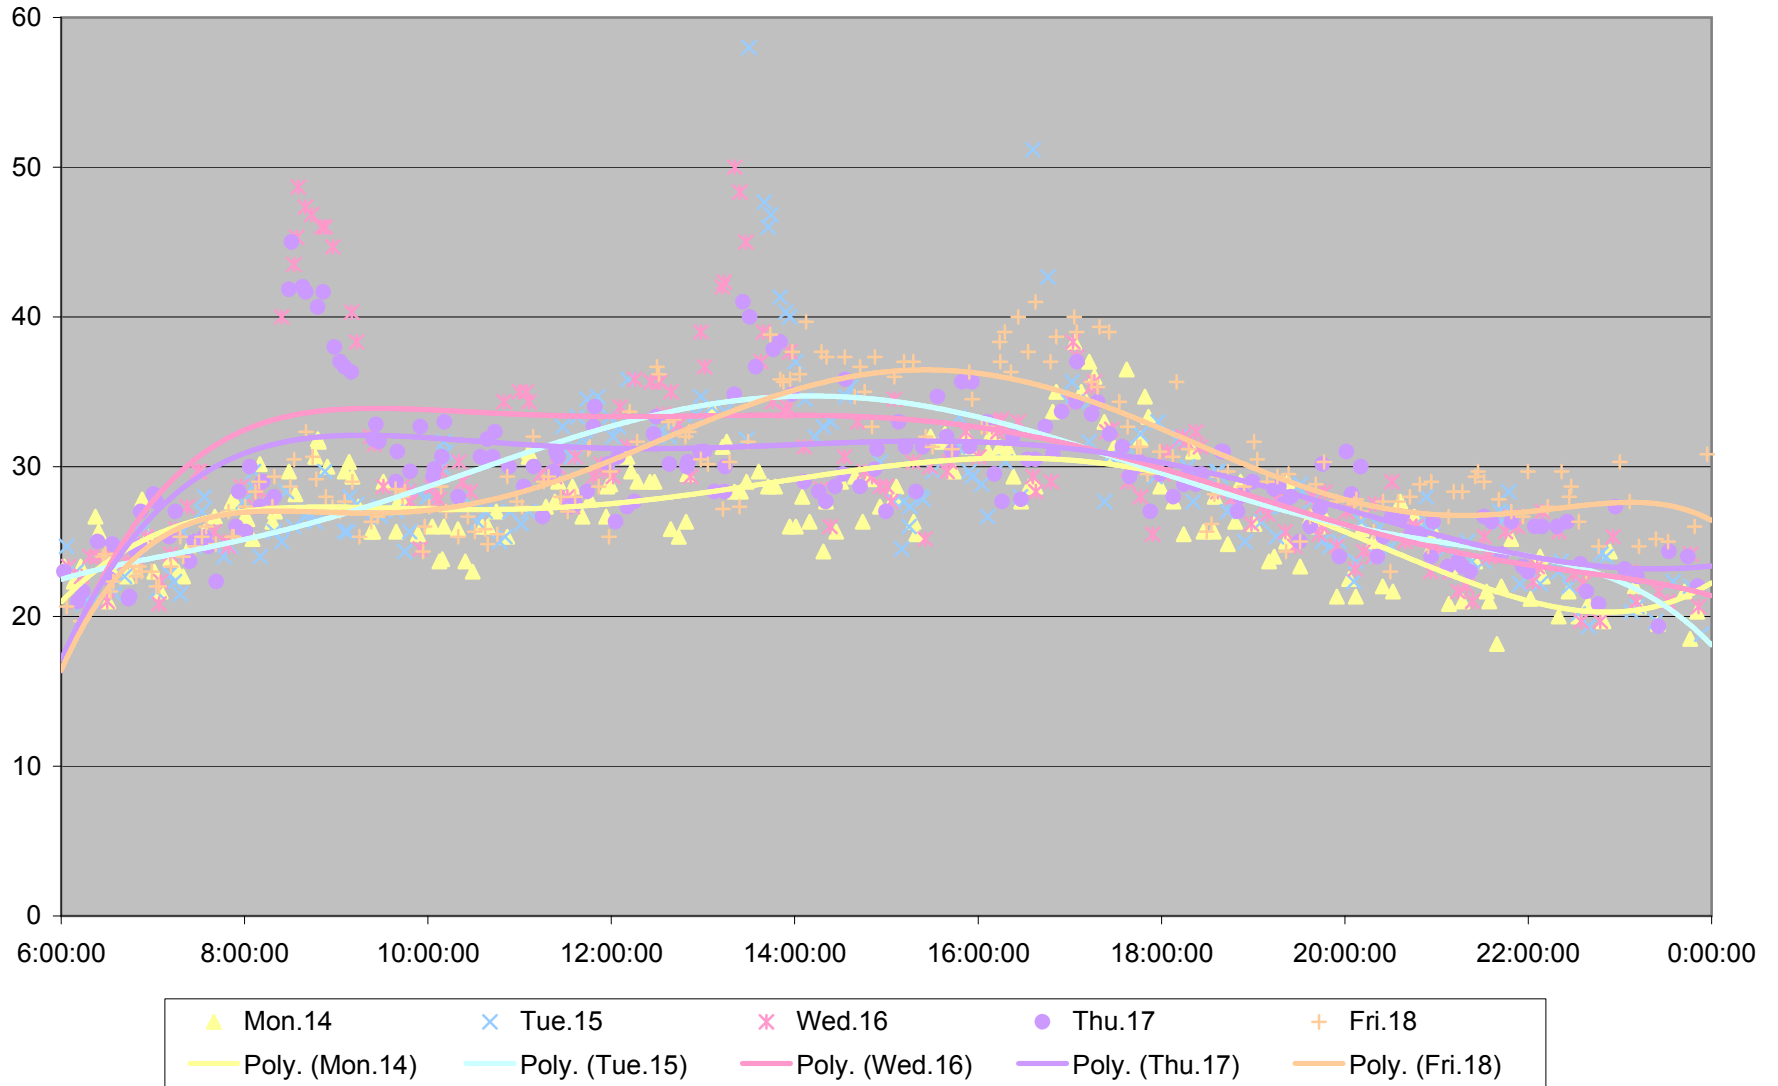

501 Queen Link Times From Triller Ave. To Yonge St. Eastbound November 2011