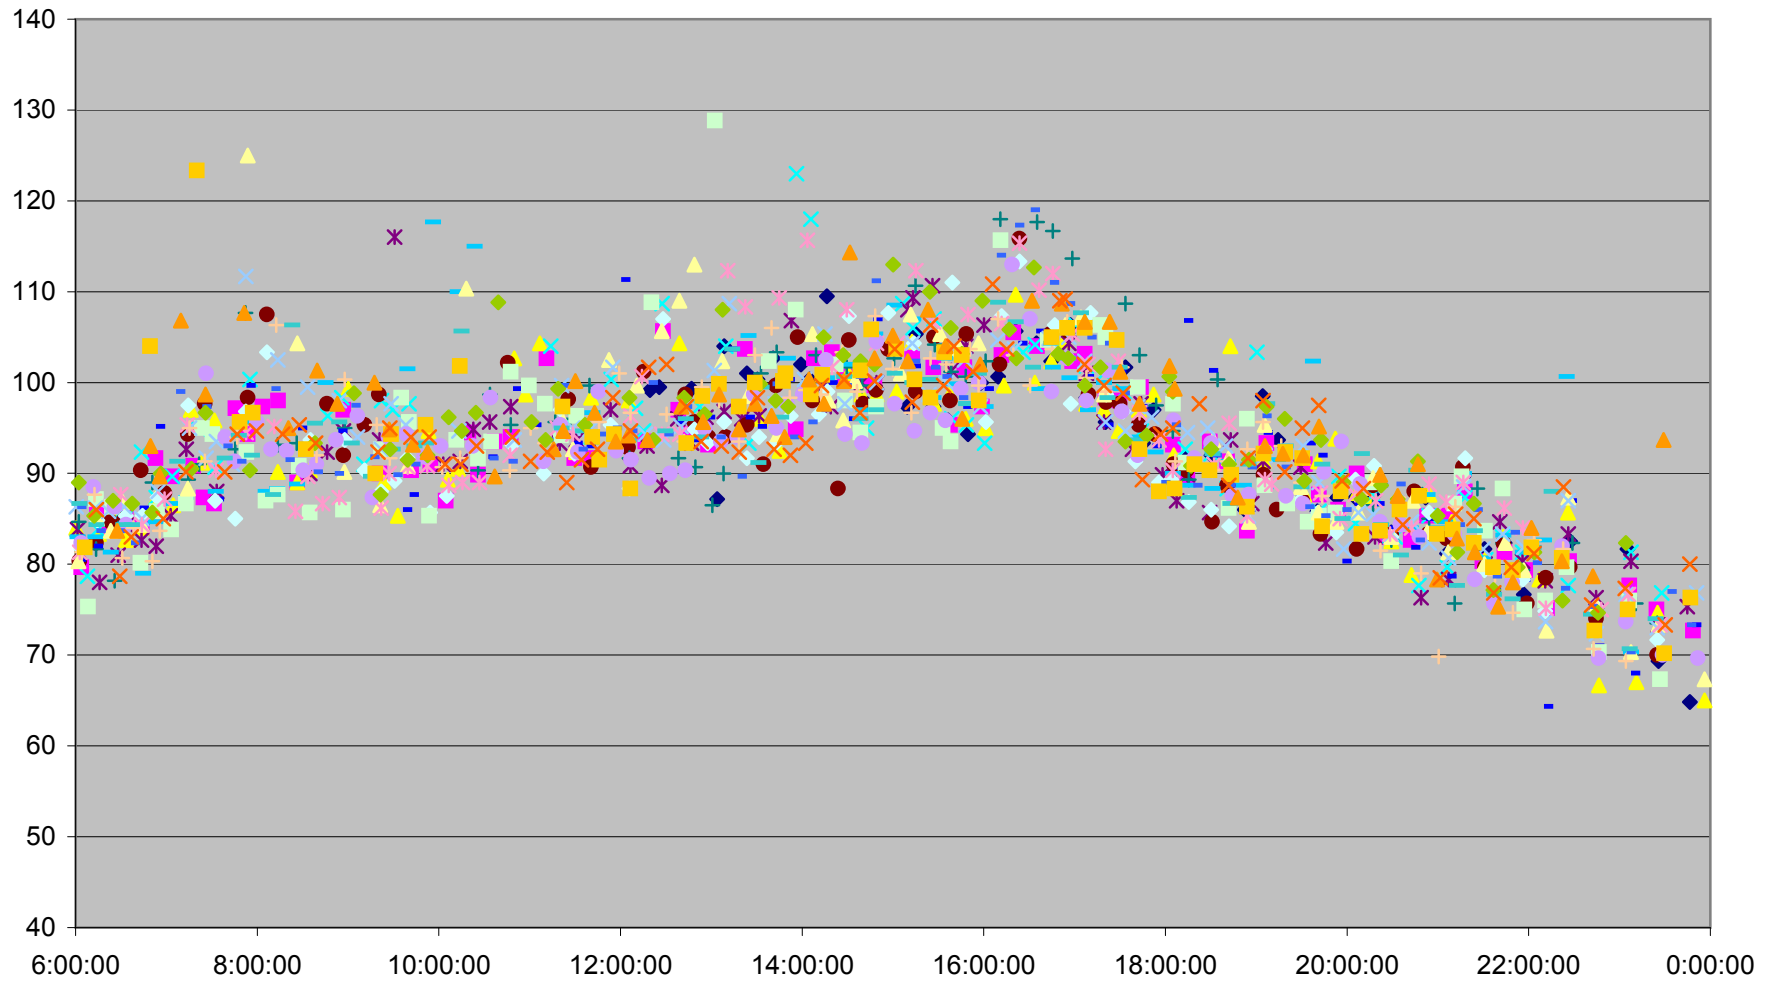

501 Queen Link Times From Long Branch Loop To Neville Loop Eastbound November 2011

501 Queen Link Times From Long Branch Loop To Neville Loop Eastbound November 2011

501 Queen Link Times From Long Branch Loop To Neville Loop Eastbound November 2011

- | | | | | | | | | | | | |
|----------|----------|----------|----------|----------|----------|----------|----------|----------|----------|----------|----------|
| ◆ Tue.1 | ■ Wed.2 | ▲ Thu.3 | × Fri.4 | × Mon.7 | ● Tue.8 | + Wed.9 | - Thu.10 | - Fri.11 | ◇ Mon.14 | ■ Tue.15 | ▲ Wed.16 |
| × Thu.17 | × Fri.18 | ● Mon.21 | + Tue.22 | - Wed.23 | - Thu.24 | ◆ Fri.25 | ■ Mon.28 | ▲ Tue.29 | × Wed.30 | | |

501 Queen Link Times From Long Branch Loop To Neville Loop Eastbound November 2011

501 Queen Link Times From Long Branch Loop To Neville Loop Eastbound November 2011