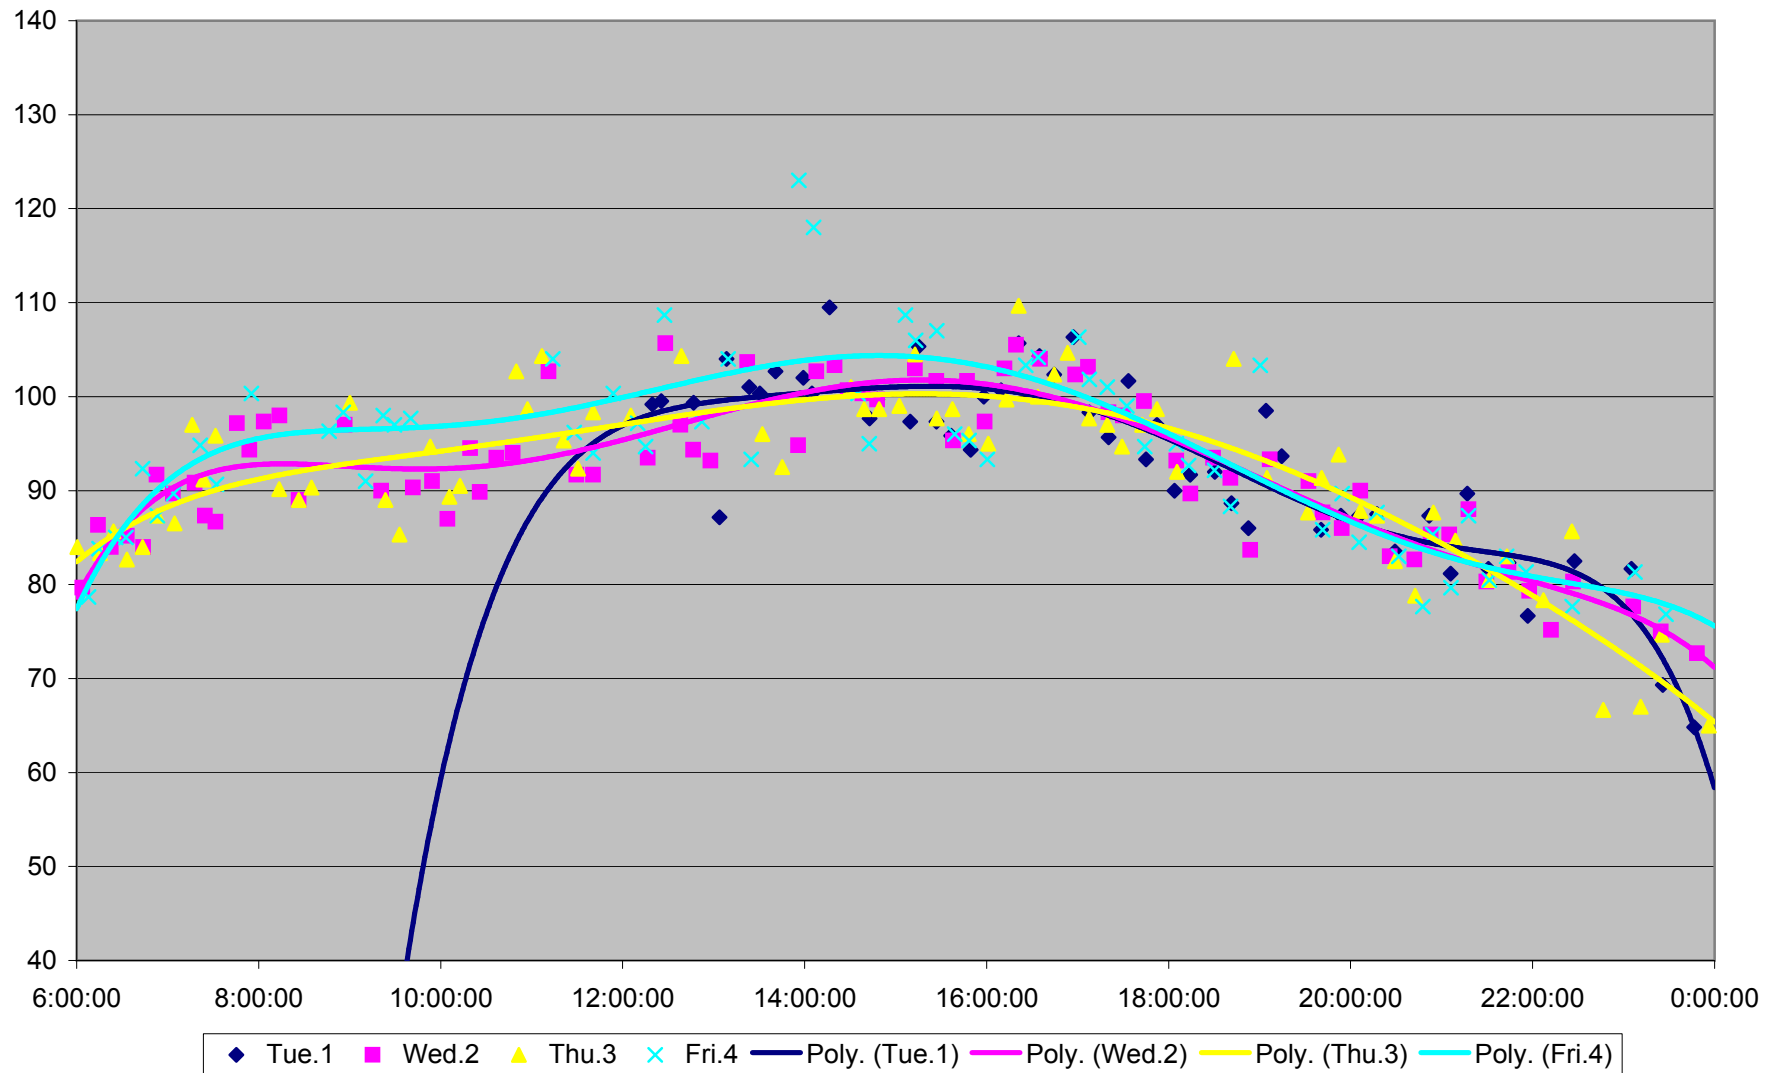

501 Queen Link Times From Long Branch Loop To Neville Loop Eastbound November 2011

501 Queen Link Times From Long Branch Loop To Neville Loop Eastbound November 2011

501 Queen Link Times From Long Branch Loop To Neville Loop Eastbound November 2011

501 Queen Link Times From Long Branch Loop To Neville Loop Eastbound November 2011

501 Queen Link Times From Long Branch Loop To Neville Loop Eastbound November 2011