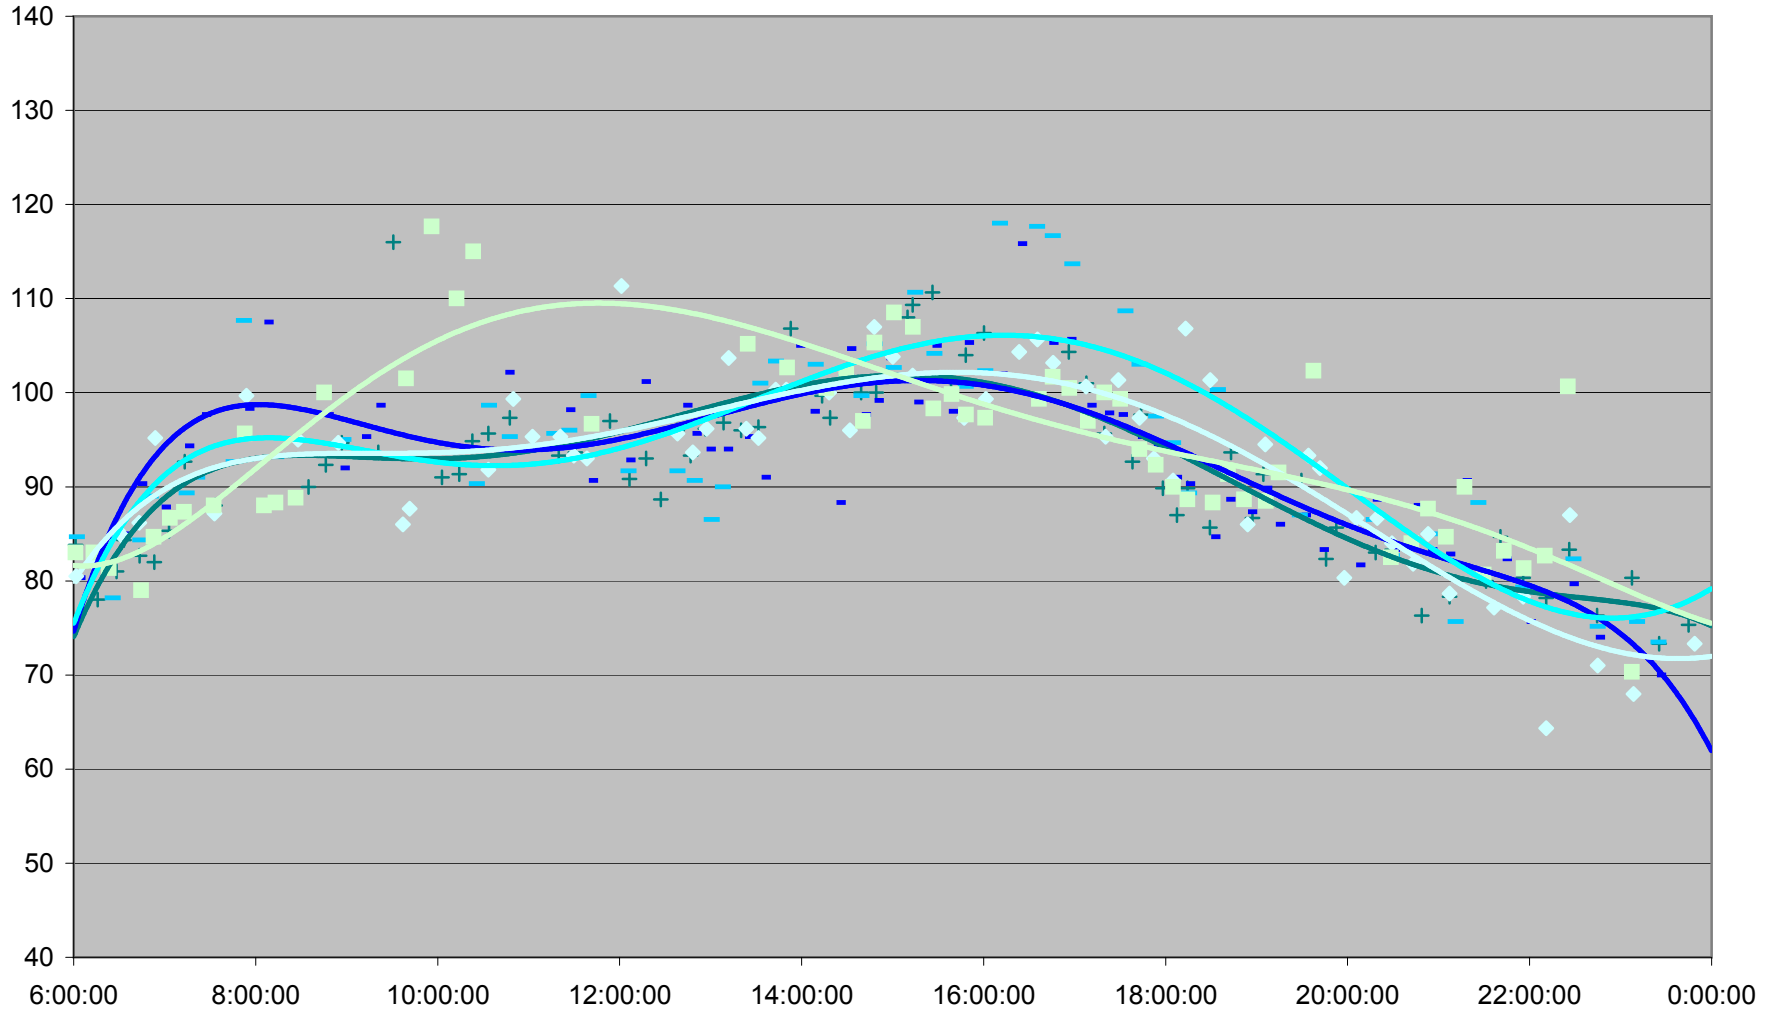

501 Queen Link Times From Long Branch Loop To Neville Loop Eastbound November 2011

501 Queen Link Times From Long Branch Loop To Neville Loop Eastbound November 2011

501 Queen Link Times From Long Branch Loop To Neville Loop Eastbound November 2011

501 Queen Link Times From Long Branch Loop To Neville Loop Eastbound November 2011

501 Queen Link Times From Long Branch Loop To Neville Loop Eastbound November 2011