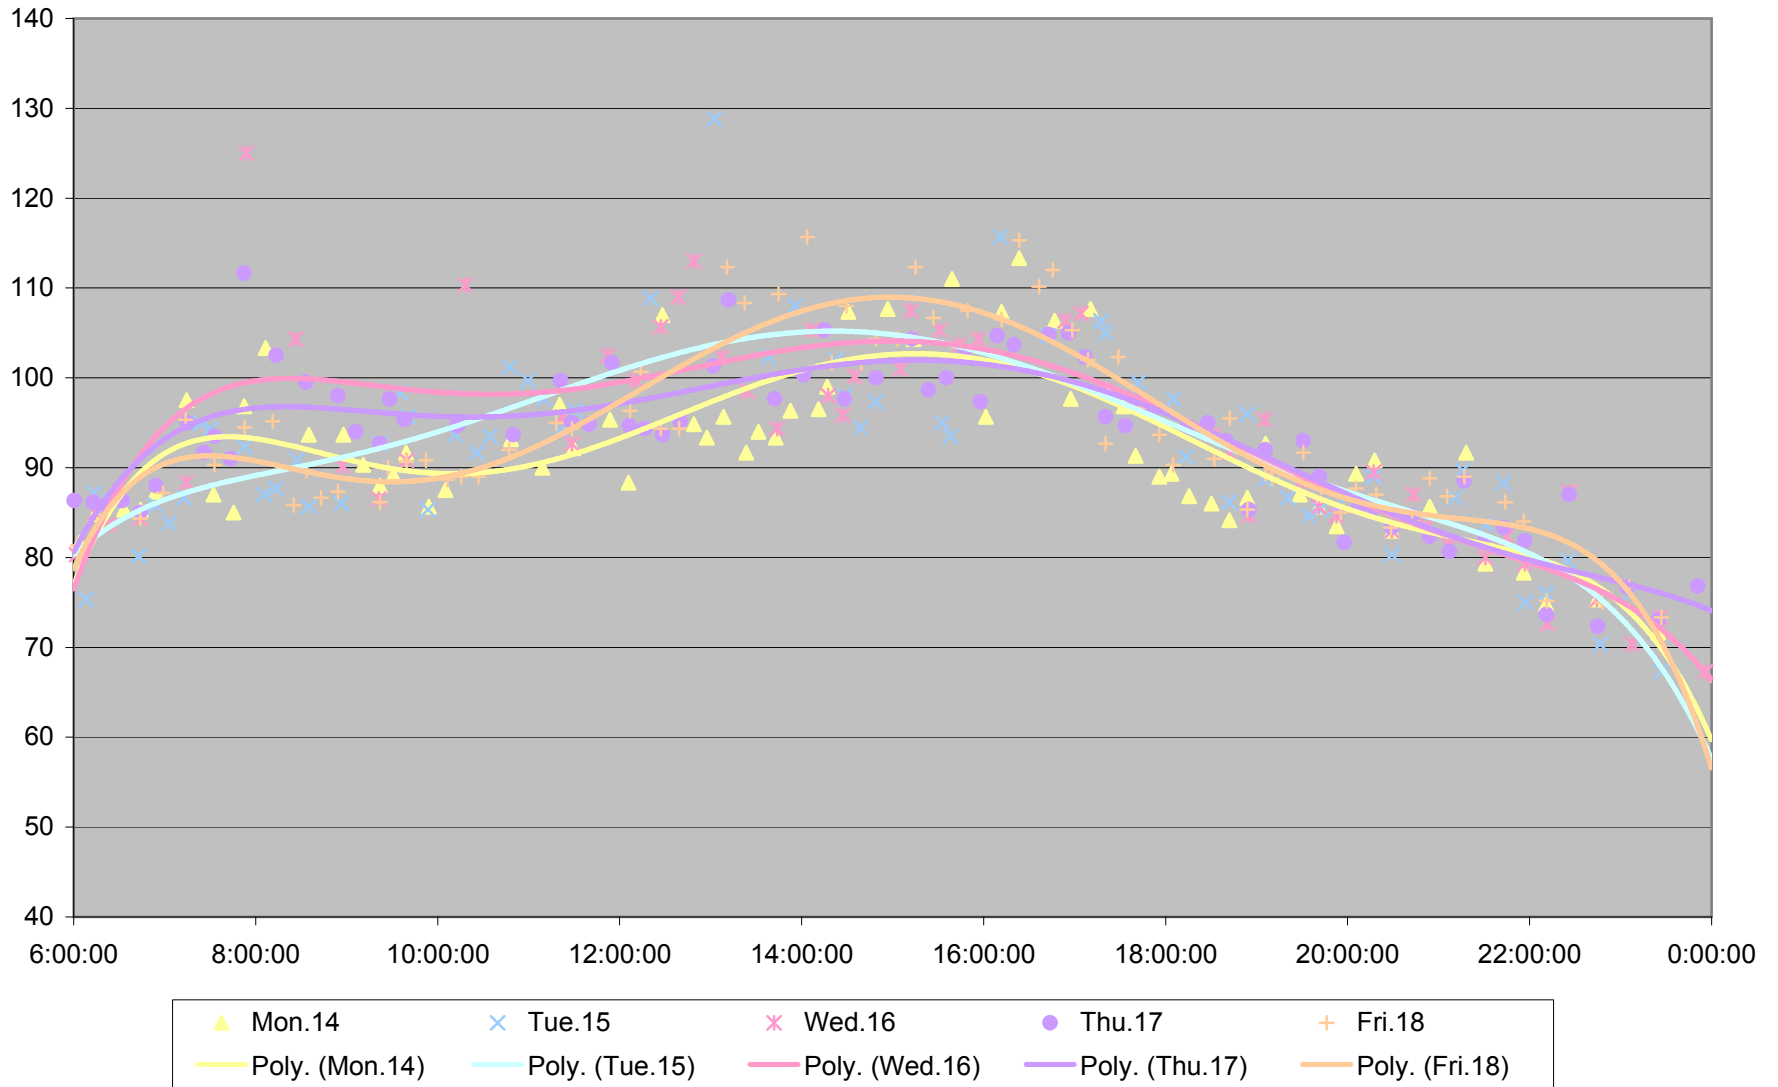

501 Queen Link Times From Long Branch Loop To Neville Loop Eastbound November 2011

501 Queen Link Times From Long Branch Loop To Neville Loop Eastbound November 2011

501 Queen Link Times From Long Branch Loop To Neville Loop Eastbound November 2011

- | | | | | | | | | | | | |
|----------|----------|----------|----------|----------|----------|----------|----------|----------|----------|----------|----------|
| ◆ Tue.1 | ■ Wed.2 | ▲ Thu.3 | × Fri.4 | × Mon.7 | ● Tue.8 | + Wed.9 | - Thu.10 | - Fri.11 | ◇ Mon.14 | ■ Tue.15 | ▲ Wed.16 |
| × Thu.17 | × Fri.18 | ● Mon.21 | + Tue.22 | - Wed.23 | - Thu.24 | ◆ Fri.25 | ■ Mon.28 | ▲ Tue.29 | × Wed.30 | | |

501 Queen Link Times From Long Branch Loop To Neville Loop Eastbound November 2011

501 Queen Link Times From Long Branch Loop To Neville Loop Eastbound November 2011