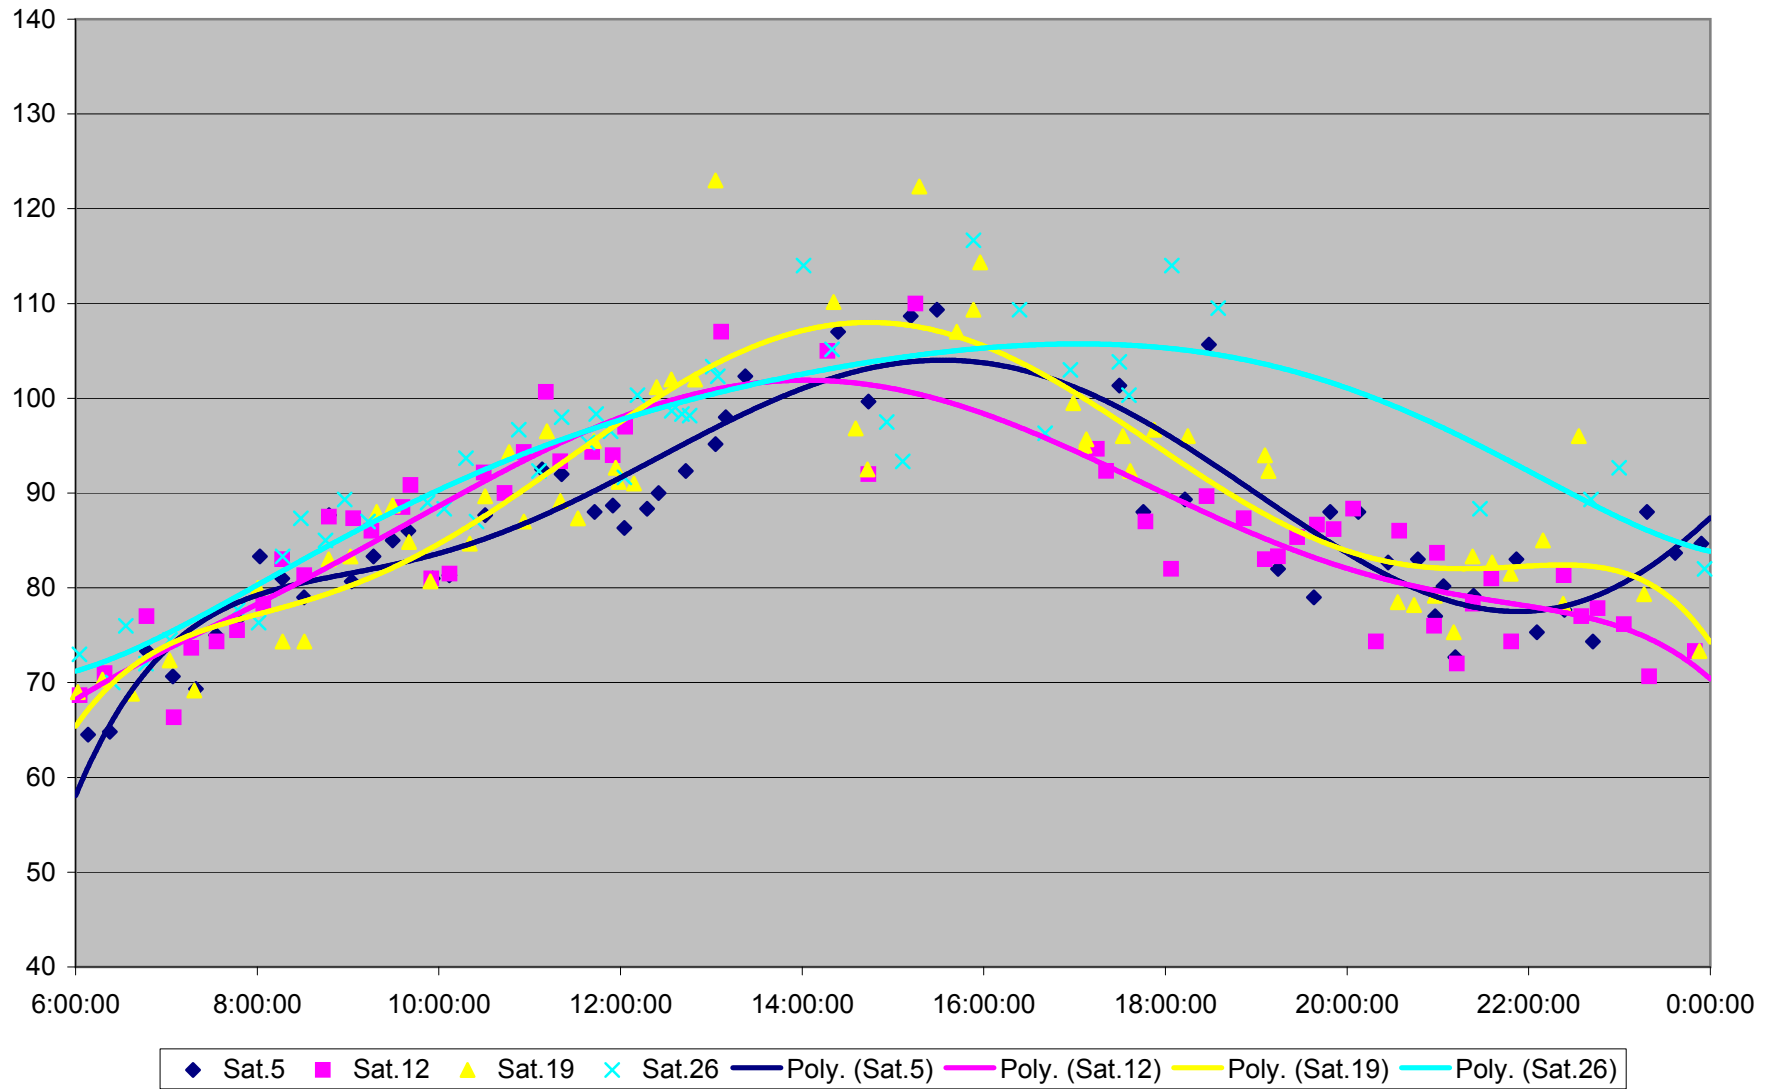

501 Queen Link Times From Long Branch Loop To Neville Loop Eastbound November 2011

501 Queen Link Times From Long Branch Loop To Neville Loop Eastbound November 2011

501 Queen Link Times From Long Branch Loop To Neville Loop Eastbound November 2011

- | | | | | | | | | | | | |
|----------|----------|----------|----------|----------|----------|----------|----------|----------|----------|----------|----------|
| ◆ Tue.1 | ■ Wed.2 | ▲ Thu.3 | × Fri.4 | × Mon.7 | ● Tue.8 | + Wed.9 | - Thu.10 | - Fri.11 | ◇ Mon.14 | ■ Tue.15 | ▲ Wed.16 |
| × Thu.17 | × Fri.18 | ● Mon.21 | + Tue.22 | - Wed.23 | - Thu.24 | ◆ Fri.25 | ■ Mon.28 | ▲ Tue.29 | × Wed.30 | | |

501 Queen Link Times From Long Branch Loop To Neville Loop Eastbound November 2011

501 Queen Link Times From Long Branch Loop To Neville Loop Eastbound November 2011