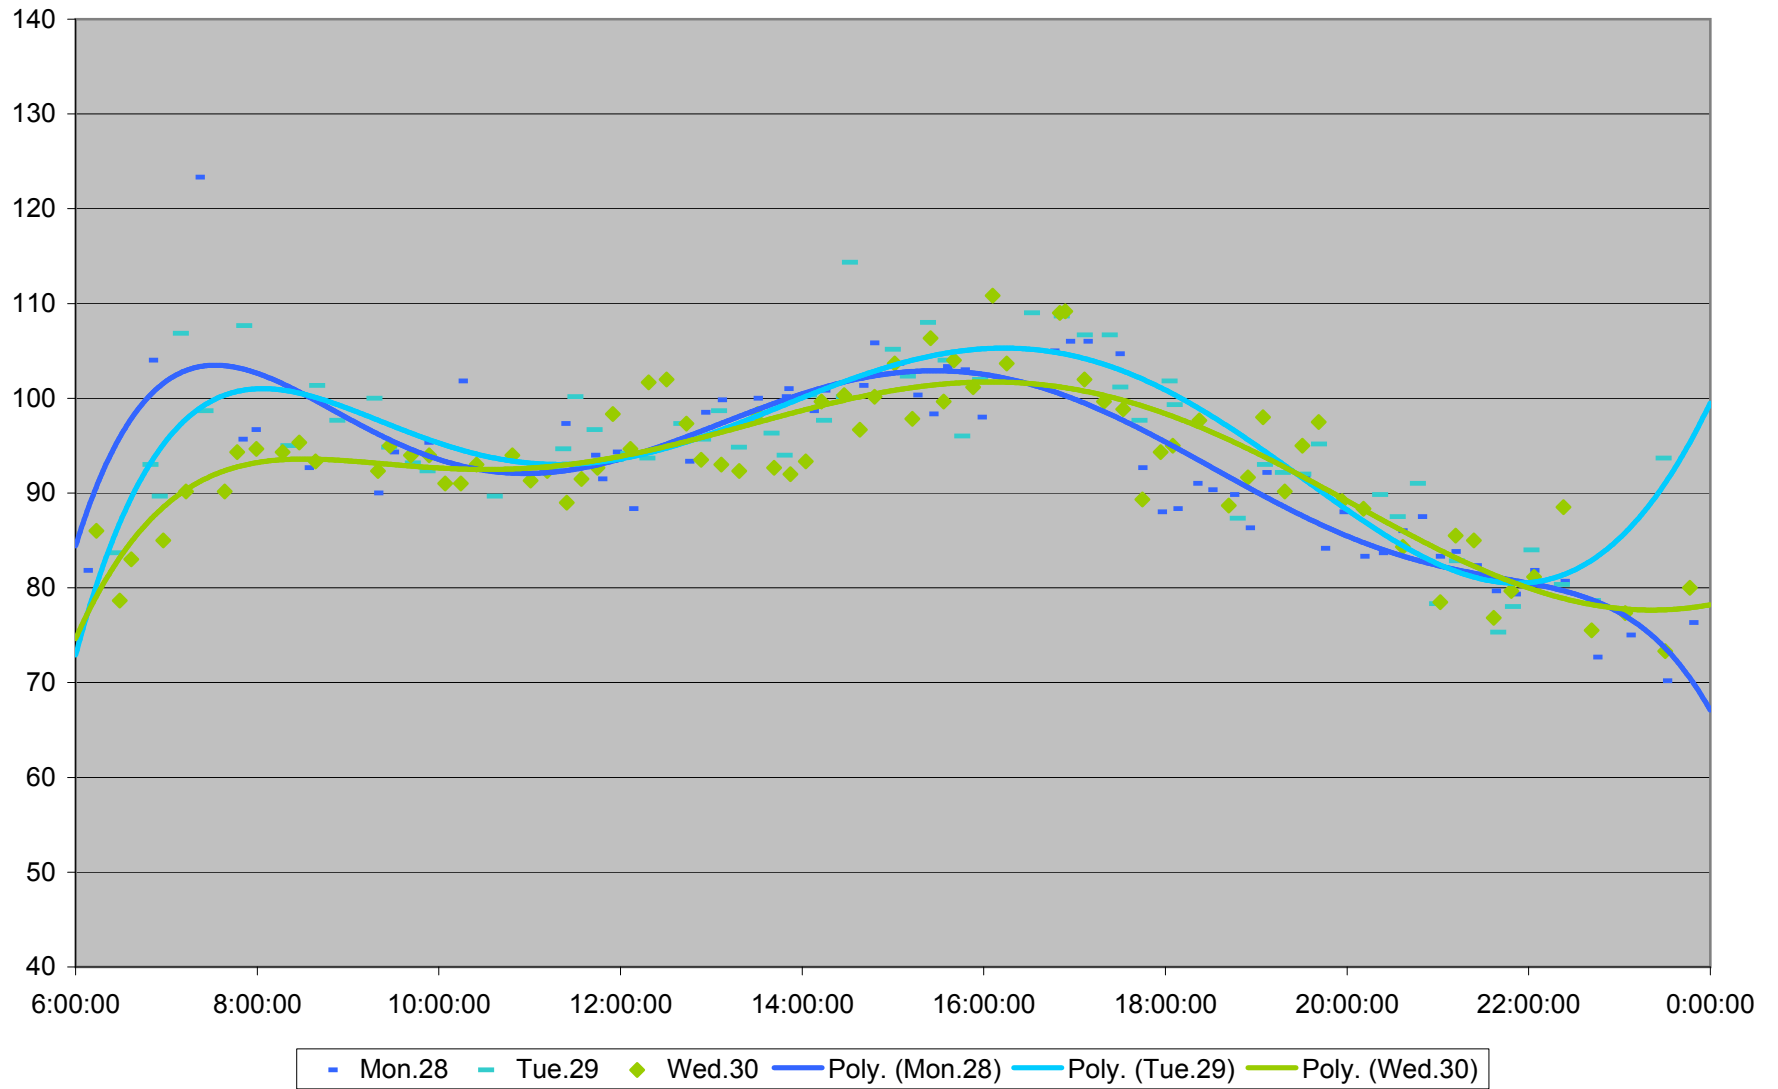

501 Queen Link Times From Long Branch Loop To Neville Loop Eastbound November 2011

501 Queen Link Times From Long Branch Loop To Neville Loop Eastbound November 2011

501 Queen Link Times From Long Branch Loop To Neville Loop Eastbound November 2011

- | | | | | | | | | | | | |
|----------|----------|----------|----------|----------|----------|----------|----------|----------|----------|----------|----------|
| ◆ Tue.1 | ■ Wed.2 | ▲ Thu.3 | × Fri.4 | × Mon.7 | ● Tue.8 | + Wed.9 | - Thu.10 | - Fri.11 | ◇ Mon.14 | ■ Tue.15 | ▲ Wed.16 |
| × Thu.17 | × Fri.18 | ● Mon.21 | + Tue.22 | - Wed.23 | - Thu.24 | ◆ Fri.25 | ■ Mon.28 | ▲ Tue.29 | × Wed.30 | | |

501 Queen Link Times From Long Branch Loop To Neville Loop Eastbound November 2011

501 Queen Link Times From Long Branch Loop To Neville Loop Eastbound November 2011