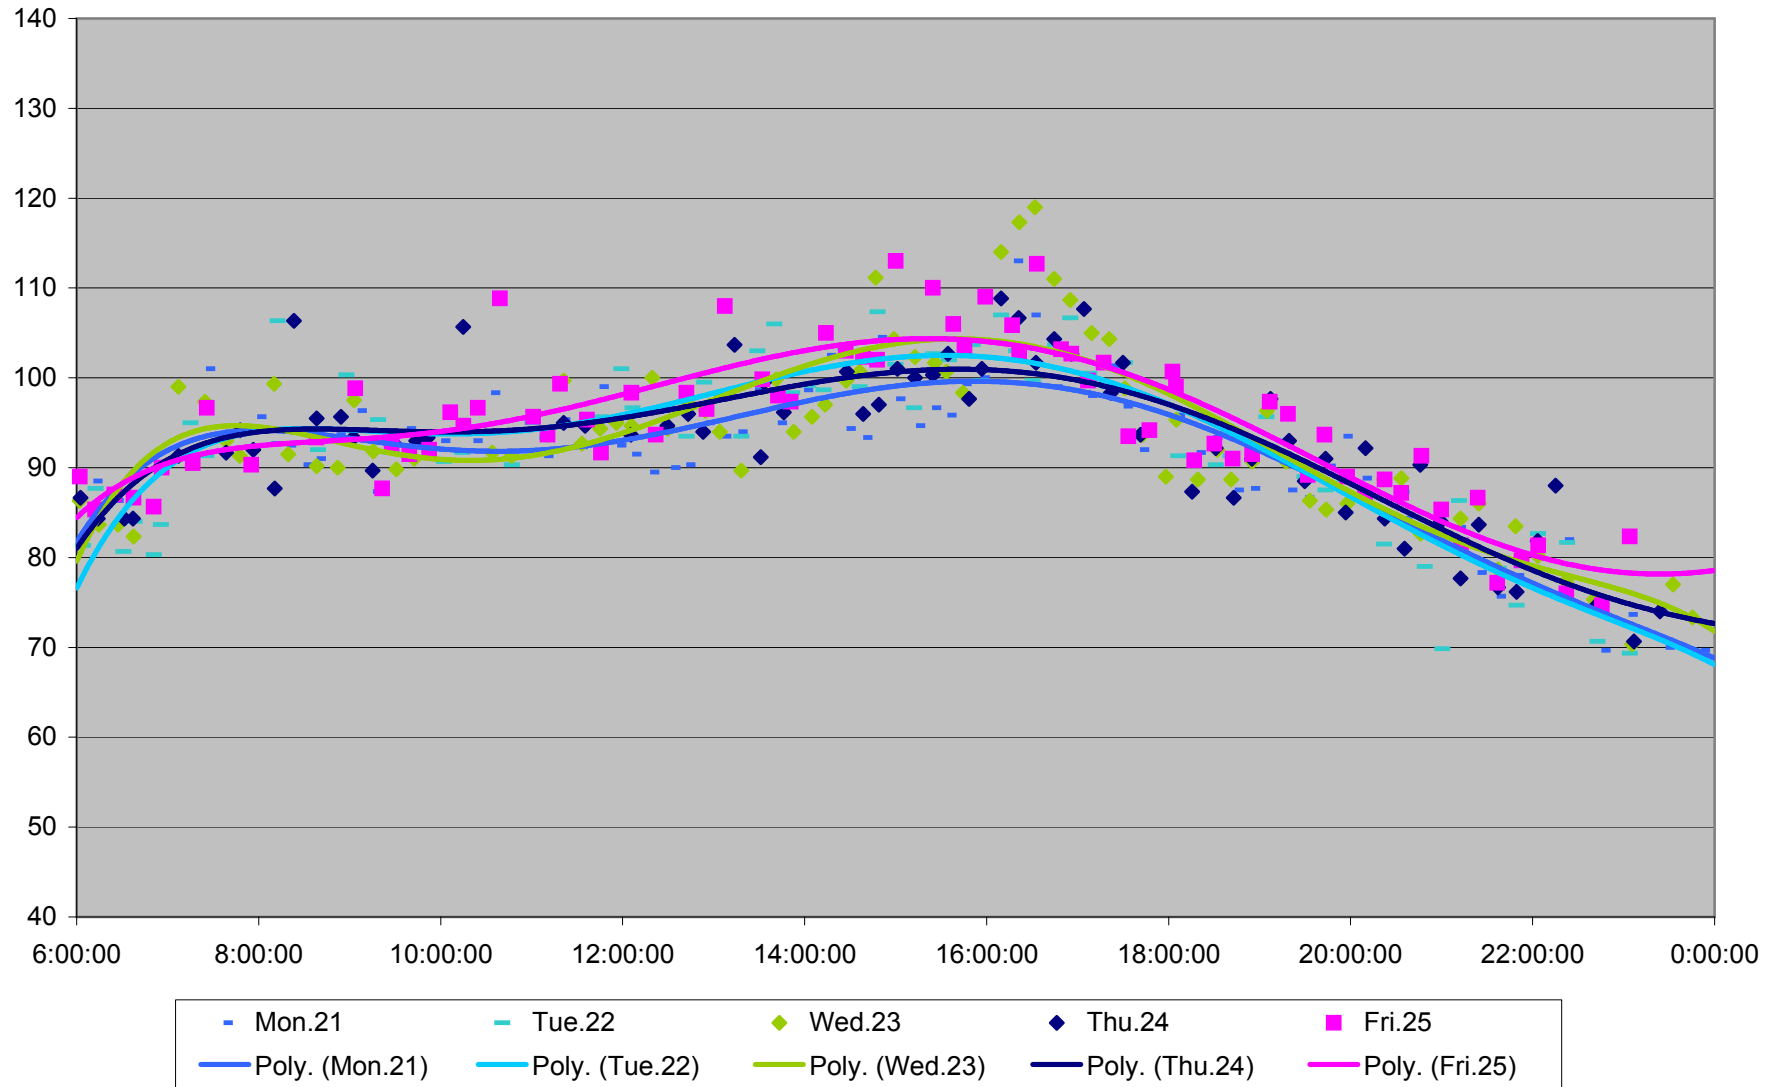

501 Queen Link Times From Long Branch Loop To Neville Loop Eastbound November 2011

501 Queen Link Times From Long Branch Loop To Neville Loop Eastbound November 2011

501 Queen Link Times From Long Branch Loop To Neville Loop Eastbound November 2011