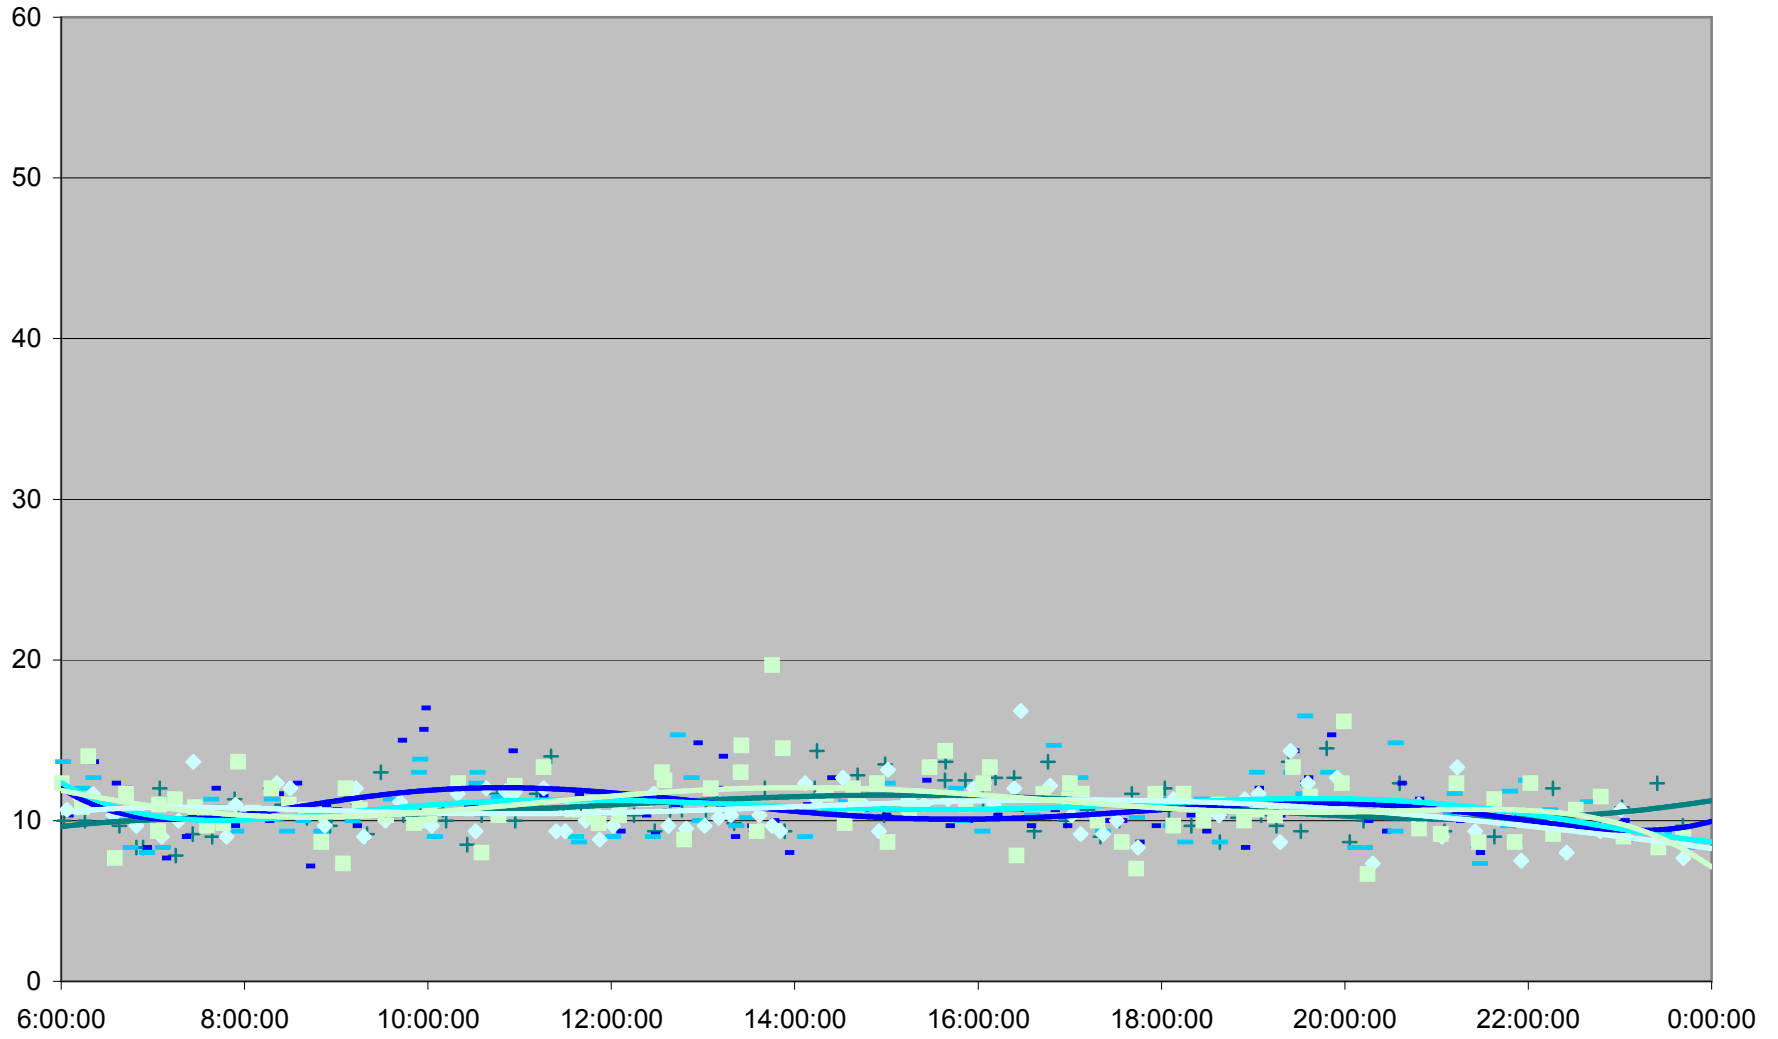

501 Queen Link Times From Lakeshore Humber To Triller Ave. Eastbound November 2011

501 Queen Link Times From Lakeshore Humber To Triller Ave. Eastbound November 2011

501 Queen Link Times From Lakeshore Humber To Triller Ave. Eastbound November 2011

501 Queen Link Times From Lakeshore Humber To Triller Ave. Eastbound November 2011

501 Queen Link Times From Lakeshore Humber To Triller Ave. Eastbound November 2011