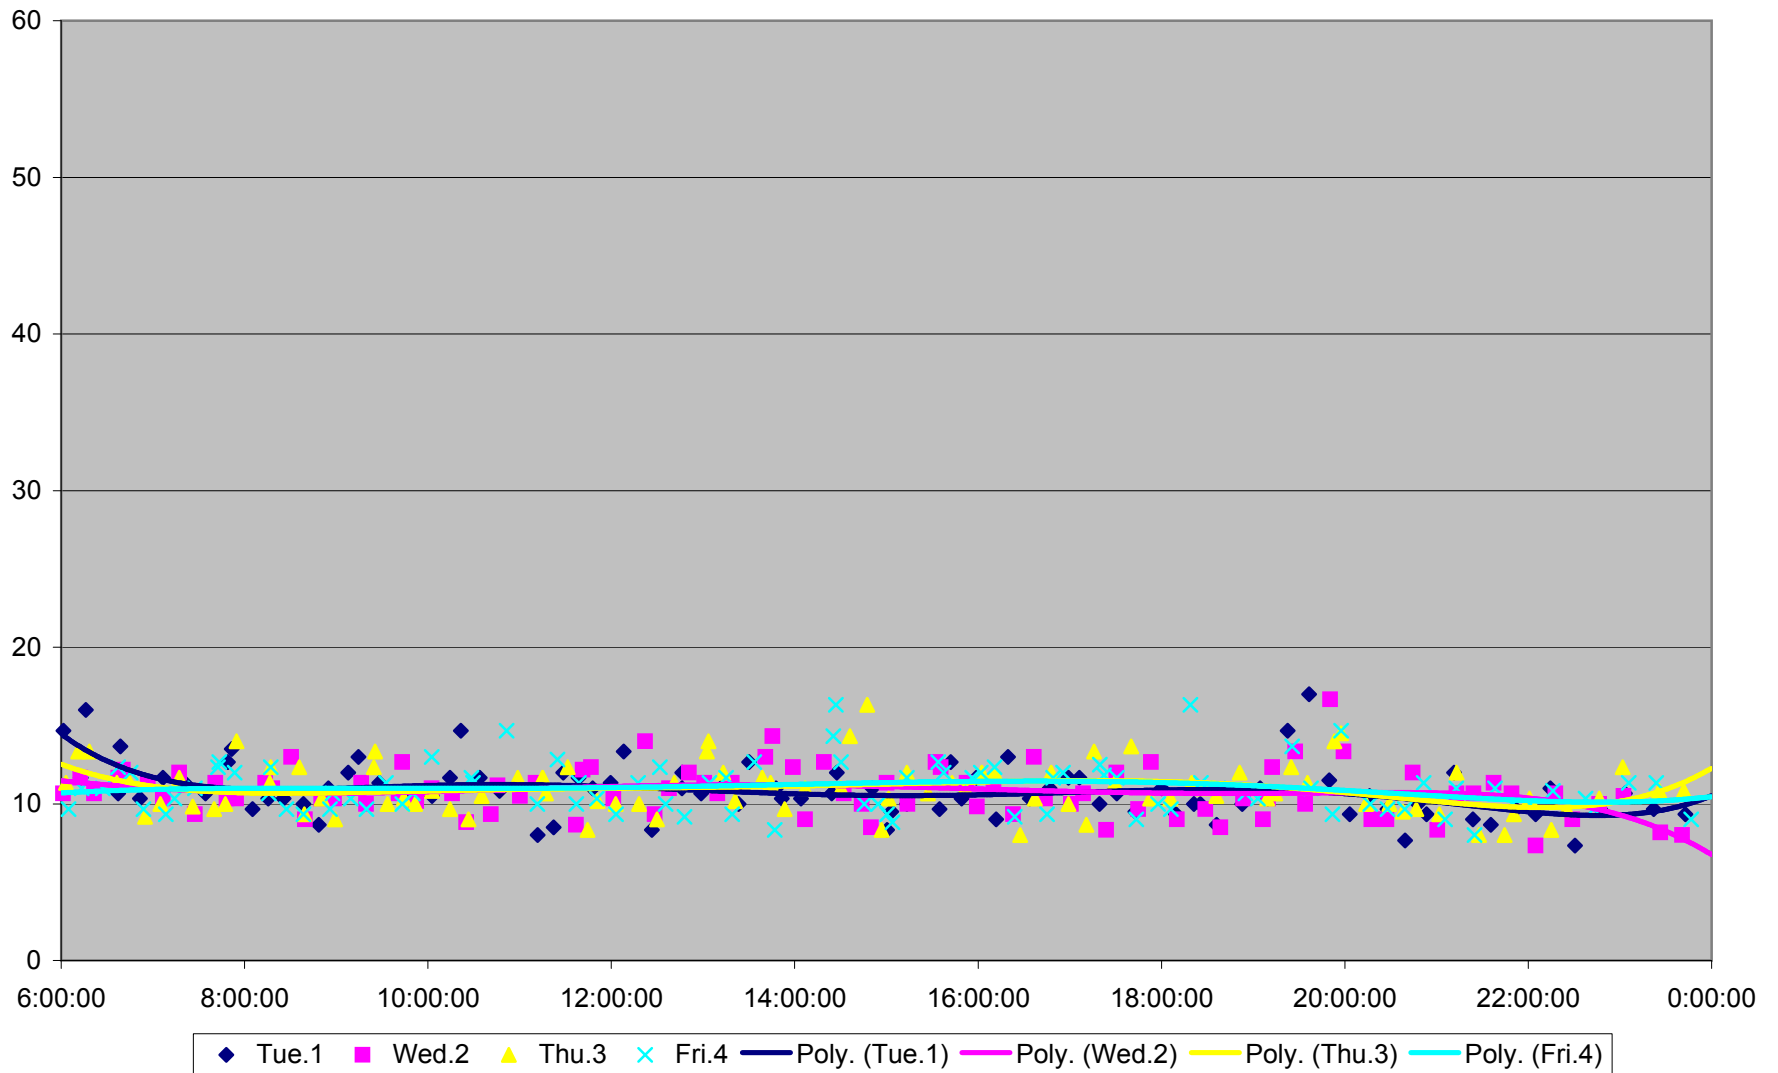

501 Queen Link Times From Lakeshore Humber To Triller Ave. Eastbound November 2011

501 Queen Link Times From Lakeshore Humber To Triller Ave. Eastbound November 2011

501 Queen Link Times From Lakeshore Humber To Triller Ave. Eastbound November 2011

501 Queen Link Times From Lakeshore Humber To Triller Ave. Eastbound November 2011

501 Queen Link Times From Lakeshore Humber To Triller Ave. Eastbound November 2011