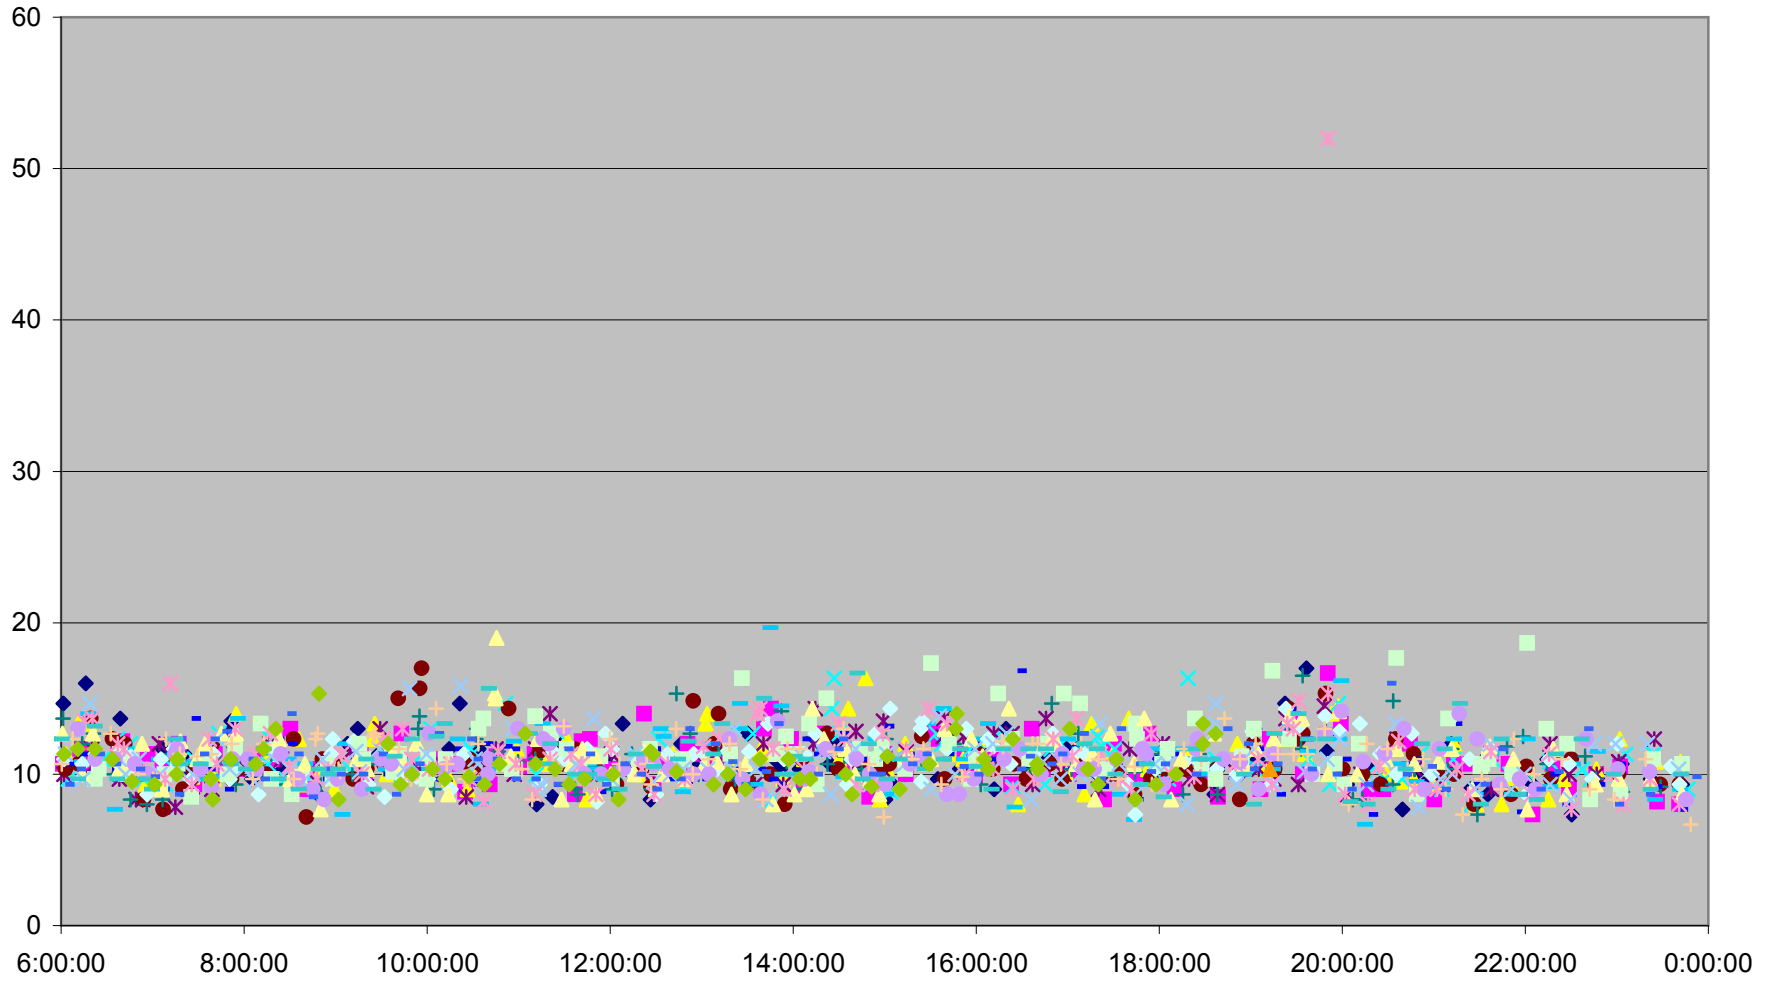

501 Queen Link Times From Lakeshore Humber To Triller Ave. Eastbound November 2011

501 Queen Link Times From Lakeshore Humber To Triller Ave. Eastbound November 2011

501 Queen Link Times From Lakeshore Humber To Triller Ave. Eastbound November 2011

- | | | | | | | | | | | | |
|----------|----------|----------|----------|----------|----------|----------|----------|----------|----------|----------|----------|
| ◆ Tue.1 | ■ Wed.2 | ▲ Thu.3 | × Fri.4 | × Mon.7 | ● Tue.8 | + Wed.9 | - Thu.10 | - Fri.11 | ◇ Mon.14 | ■ Tue.15 | ▲ Wed.16 |
| × Thu.17 | × Fri.18 | ● Mon.21 | + Tue.22 | - Wed.23 | - Thu.24 | ◆ Fri.25 | ■ Mon.28 | ▲ Tue.29 | × Wed.30 | | |

501 Queen Link Times From Lakeshore Humber To Triller Ave. Eastbound November 2011

501 Queen Link Times From Lakeshore Humber To Triller Ave. Eastbound November 2011