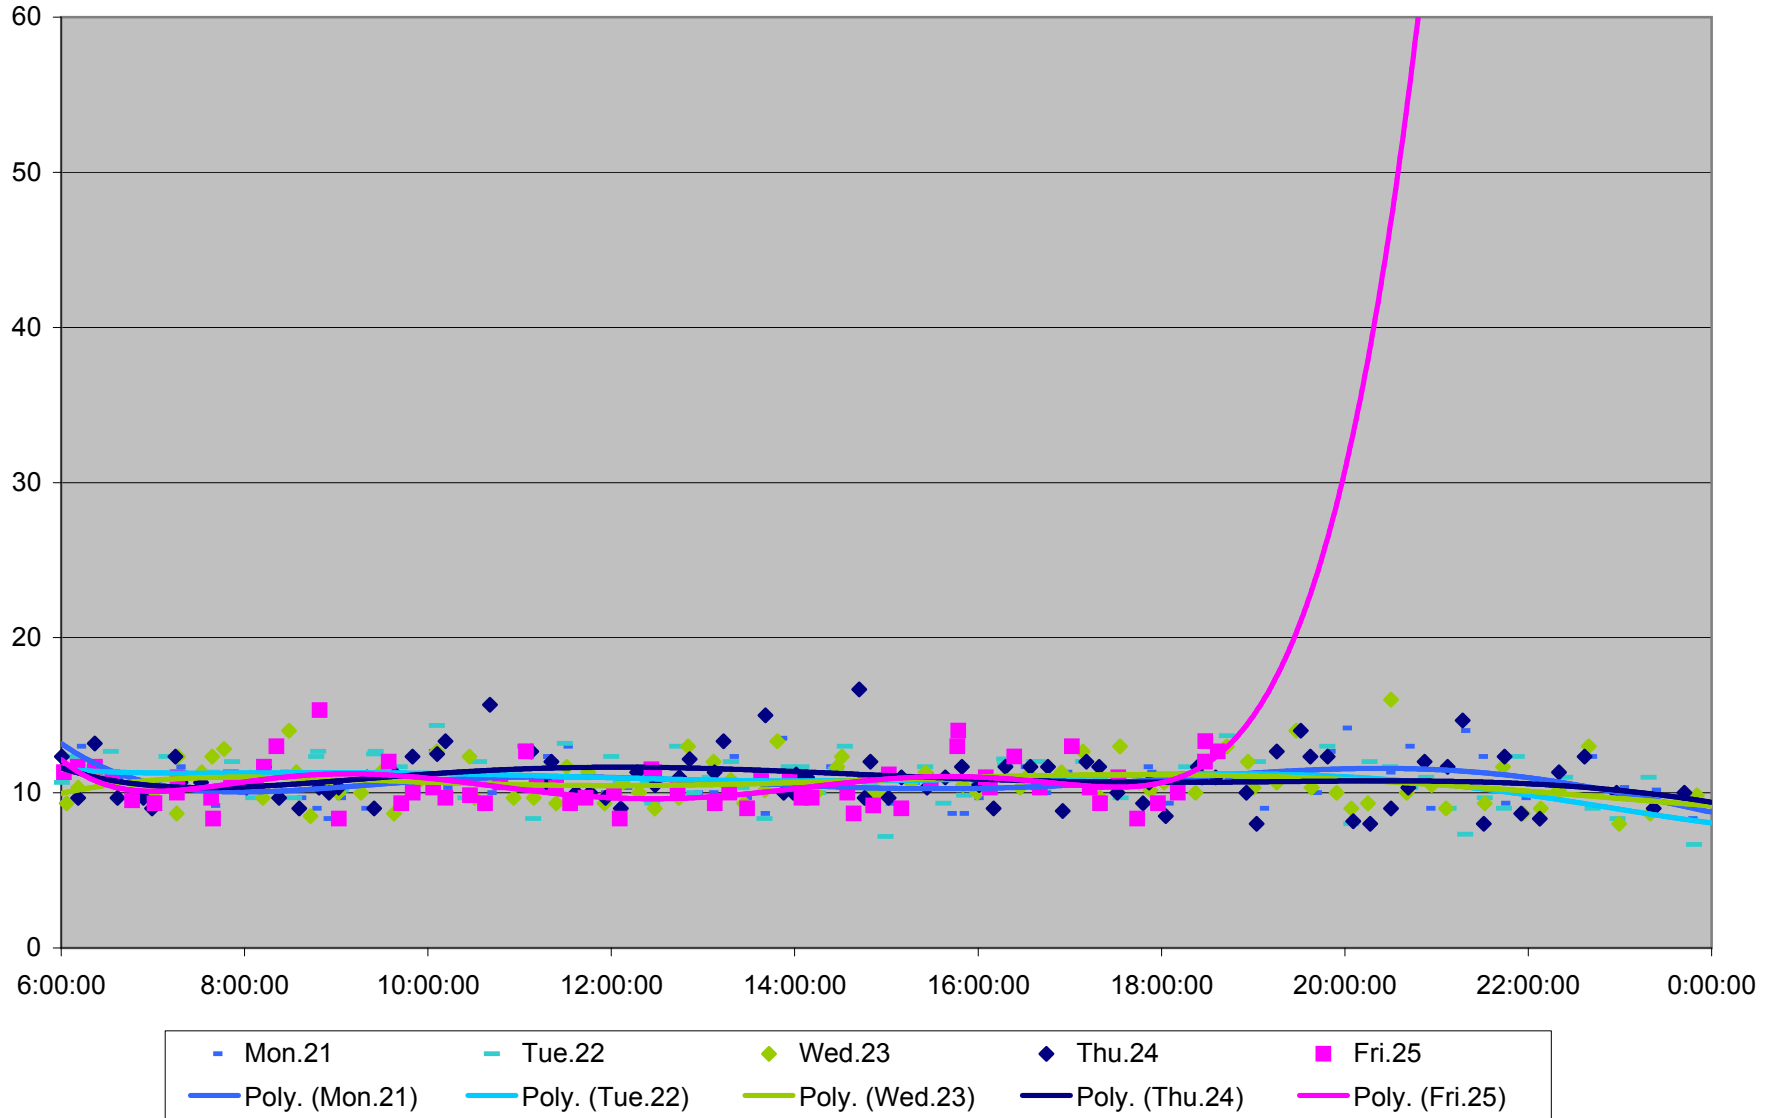

501 Queen Link Times From Lakeshore Humber To Triller Ave. Eastbound November 2011

501 Queen Link Times From Lakeshore Humber To Triller Ave. Eastbound November 2011

501 Queen Link Times From Lakeshore Humber To Triller Ave. Eastbound November 2011

- | | | | | | | | | | | | |
|----------|----------|----------|----------|----------|----------|----------|----------|----------|----------|----------|----------|
| ◆ Tue.1 | ■ Wed.2 | ▲ Thu.3 | × Fri.4 | × Mon.7 | ● Tue.8 | + Wed.9 | - Thu.10 | - Fri.11 | ◇ Mon.14 | ■ Tue.15 | ▲ Wed.16 |
| × Thu.17 | × Fri.18 | ● Mon.21 | + Tue.22 | - Wed.23 | - Thu.24 | ◆ Fri.25 | ■ Mon.28 | ▲ Tue.29 | × Wed.30 | | |

501 Queen Link Times From Lakeshore Humber To Triller Ave. Eastbound November 2011

501 Queen Link Times From Lakeshore Humber To Triller Ave. Eastbound November 2011