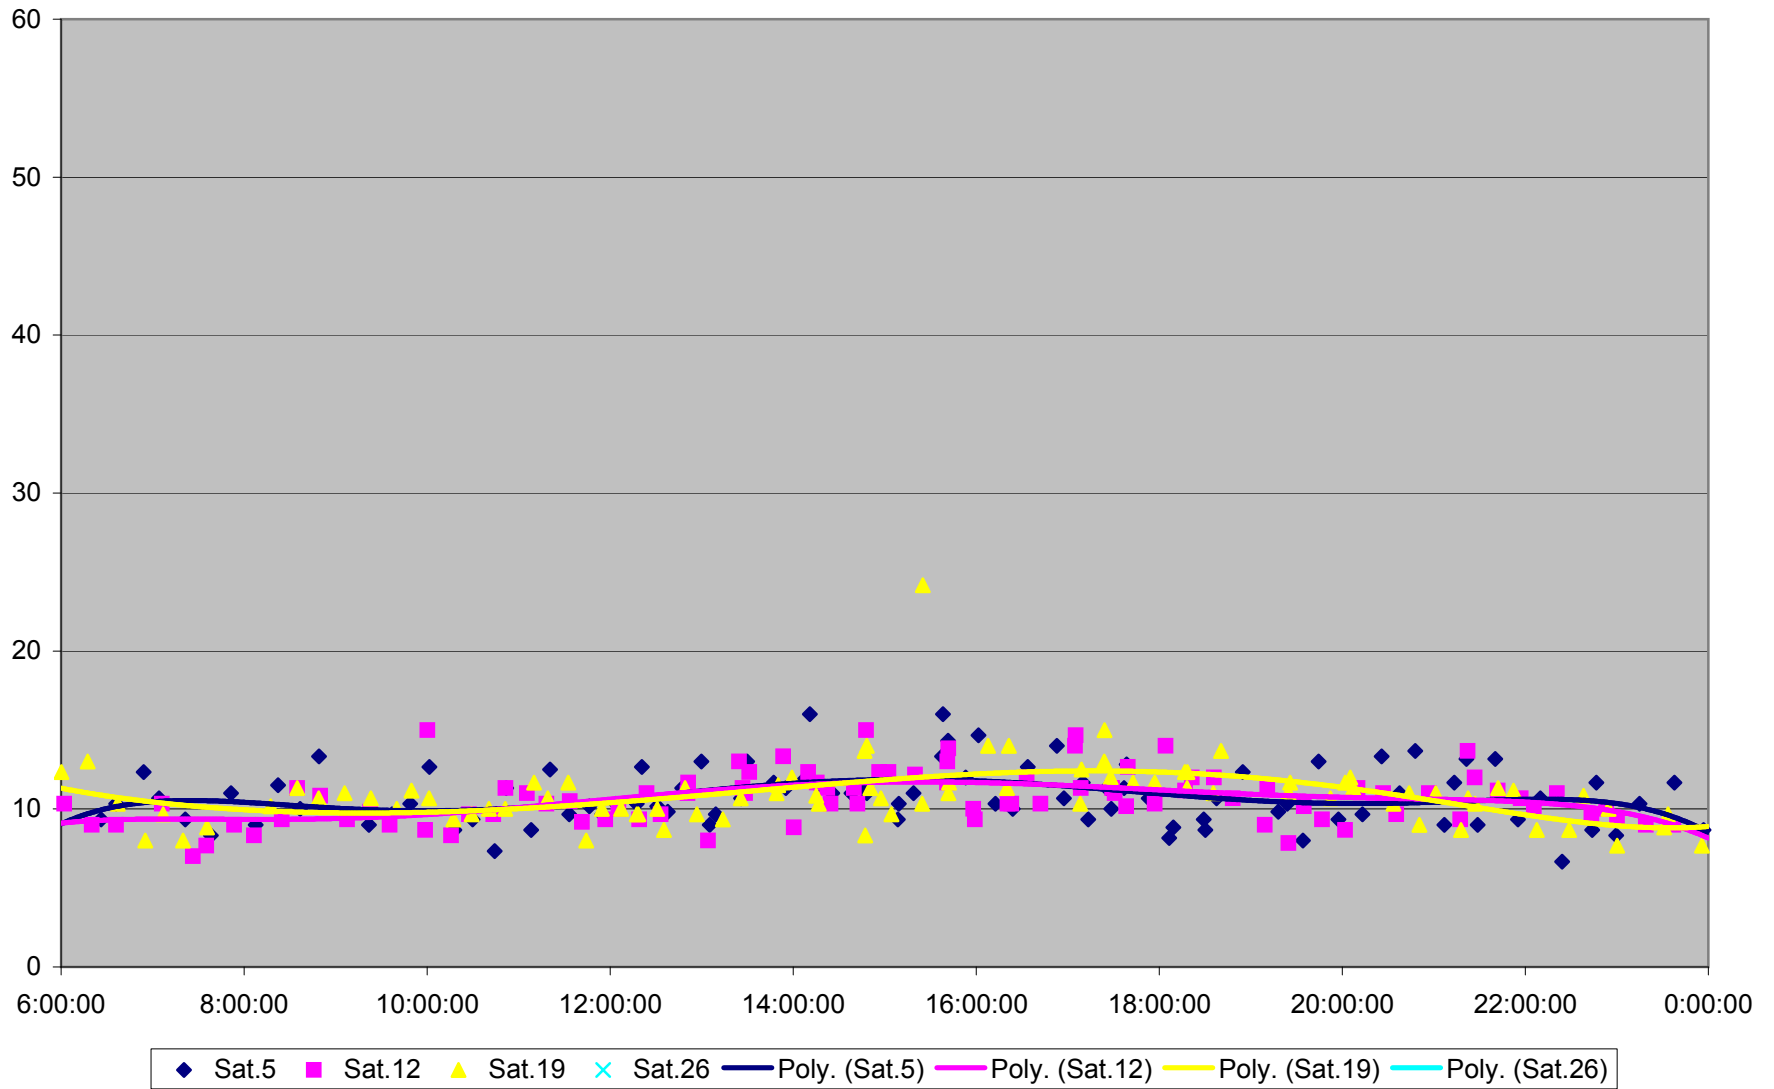

501 Queen Link Times From Lakeshore Humber To Triller Ave. Eastbound November 2011

501 Queen Link Times From Lakeshore Humber To Triller Ave. Eastbound November 2011

501 Queen Link Times From Lakeshore Humber To Triller Ave. Eastbound November 2011

- | | | | | | | | | | | | |
|----------|----------|----------|----------|----------|----------|----------|----------|----------|----------|----------|----------|
| ◆ Tue.1 | ■ Wed.2 | ▲ Thu.3 | × Fri.4 | × Mon.7 | ● Tue.8 | + Wed.9 | - Thu.10 | - Fri.11 | ◇ Mon.14 | ■ Tue.15 | ▲ Wed.16 |
| × Thu.17 | × Fri.18 | ● Mon.21 | + Tue.22 | - Wed.23 | - Thu.24 | ◆ Fri.25 | ■ Mon.28 | ▲ Tue.29 | × Wed.30 | | |

501 Queen Link Times From Lakeshore Humber To Triller Ave. Eastbound November 2011

501 Queen Link Times From Lakeshore Humber To Triller Ave. Eastbound November 2011