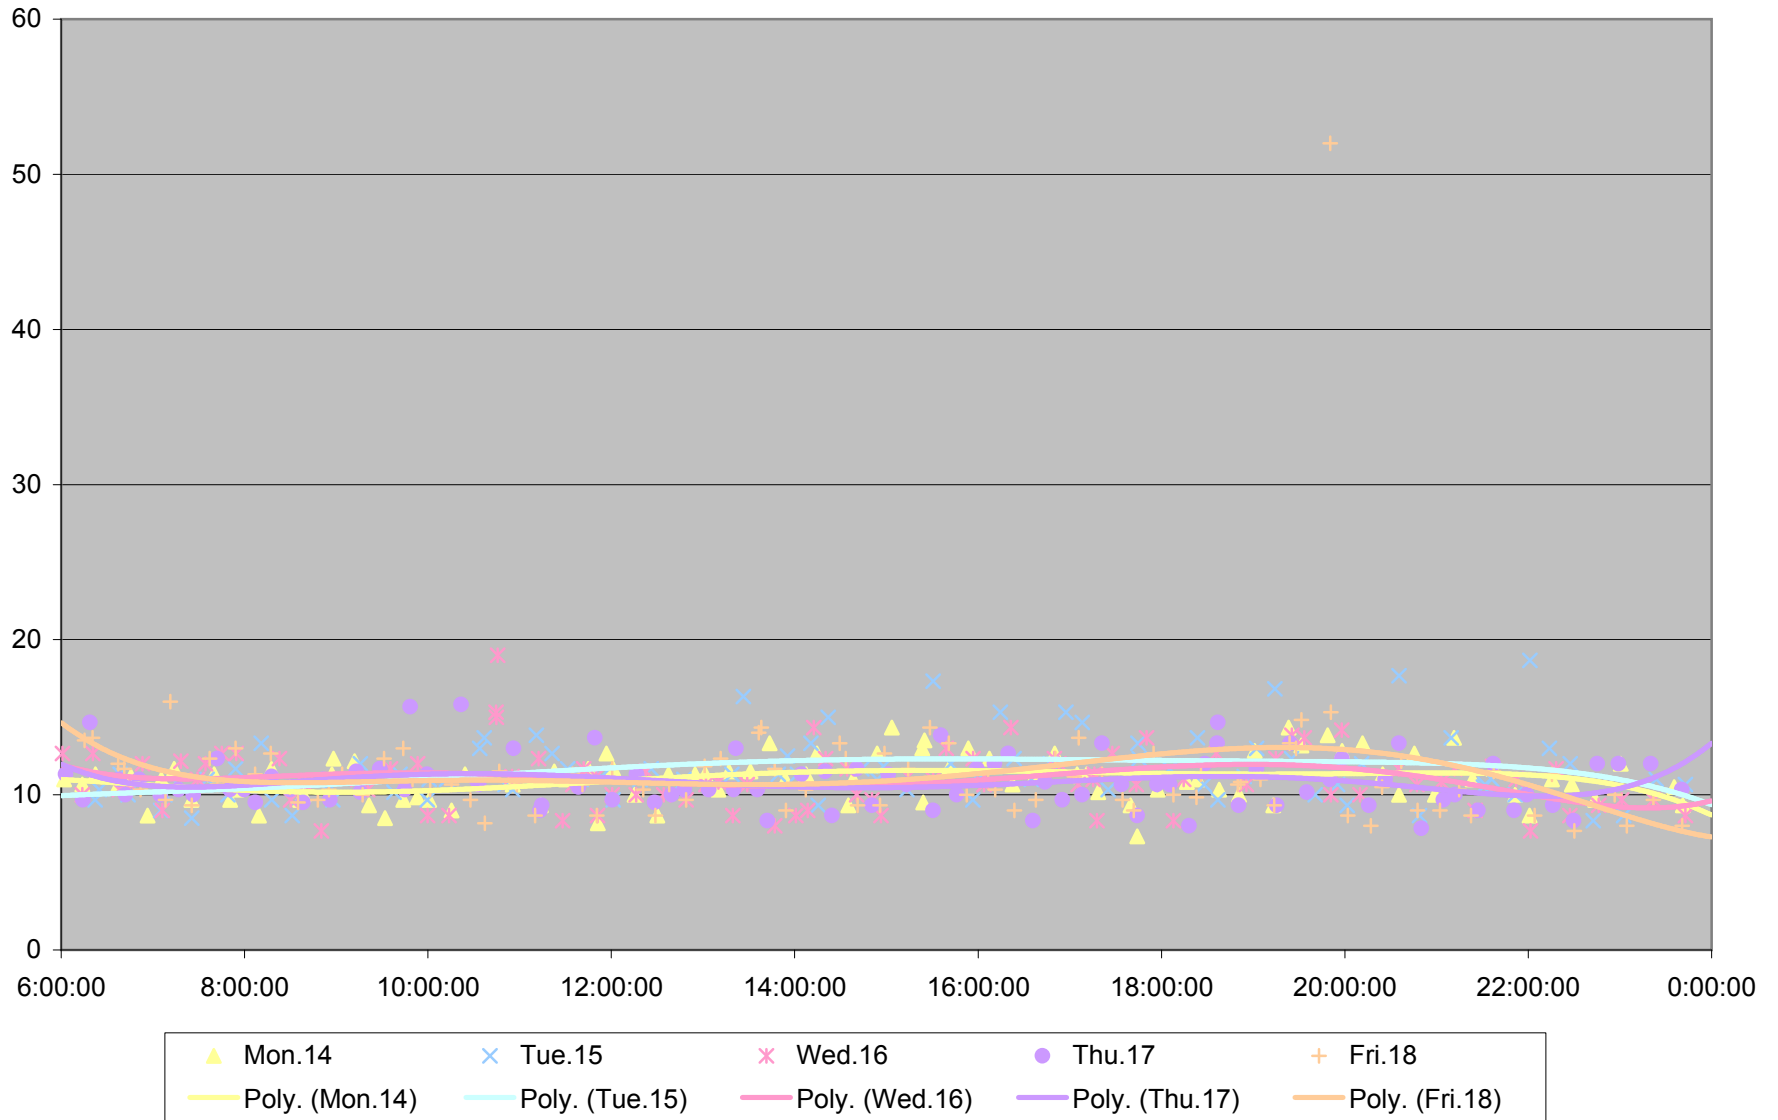

501 Queen Link Times From Lakeshore Humber To Triller Ave. Eastbound November 2011

501 Queen Link Times From Lakeshore Humber To Triller Ave. Eastbound November 2011

501 Queen Link Times From Lakeshore Humber To Triller Ave. Eastbound November 2011

- | | | | | | | | | | | | |
|----------|----------|----------|----------|----------|----------|----------|----------|----------|----------|----------|----------|
| ◆ Tue.1 | ■ Wed.2 | ▲ Thu.3 | × Fri.4 | × Mon.7 | ● Tue.8 | + Wed.9 | - Thu.10 | - Fri.11 | ◇ Mon.14 | ■ Tue.15 | ▲ Wed.16 |
| × Thu.17 | × Fri.18 | ● Mon.21 | + Tue.22 | - Wed.23 | - Thu.24 | ◆ Fri.25 | ■ Mon.28 | ▲ Tue.29 | × Wed.30 | | |

501 Queen Link Times From Lakeshore Humber To Triller Ave. Eastbound November 2011

501 Queen Link Times From Lakeshore Humber To Triller Ave. Eastbound November 2011