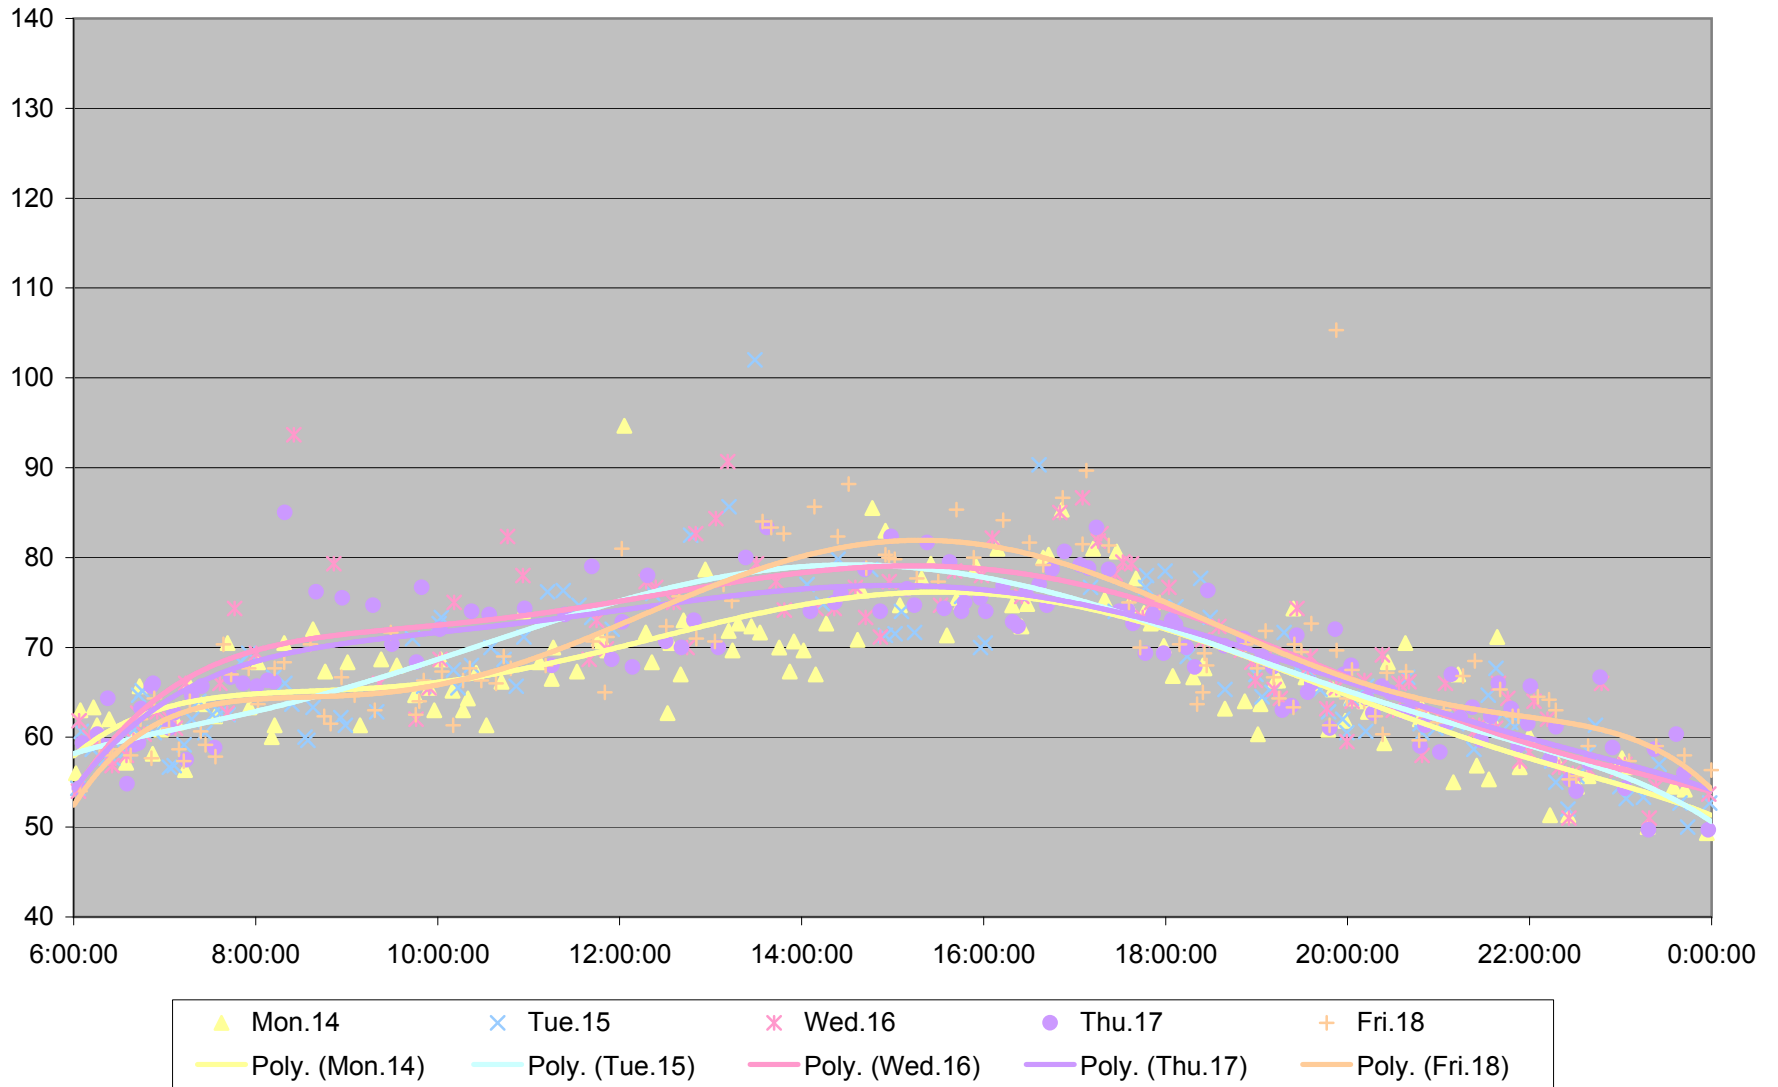

501 Queen Link Times From Queensway Humber To Neville Loop Eastbound November 2011

501 Queen Link Times From Queensway Humber To Neville Loop Eastbound November 2011

501 Queen Link Times From Queensway Humber To Neville Loop Eastbound November 2011

501 Queen Link Times From Queensway Humber To Neville Loop Eastbound November 2011

501 Queen Link Times From Queensway Humber To Neville Loop Eastbound November 2011