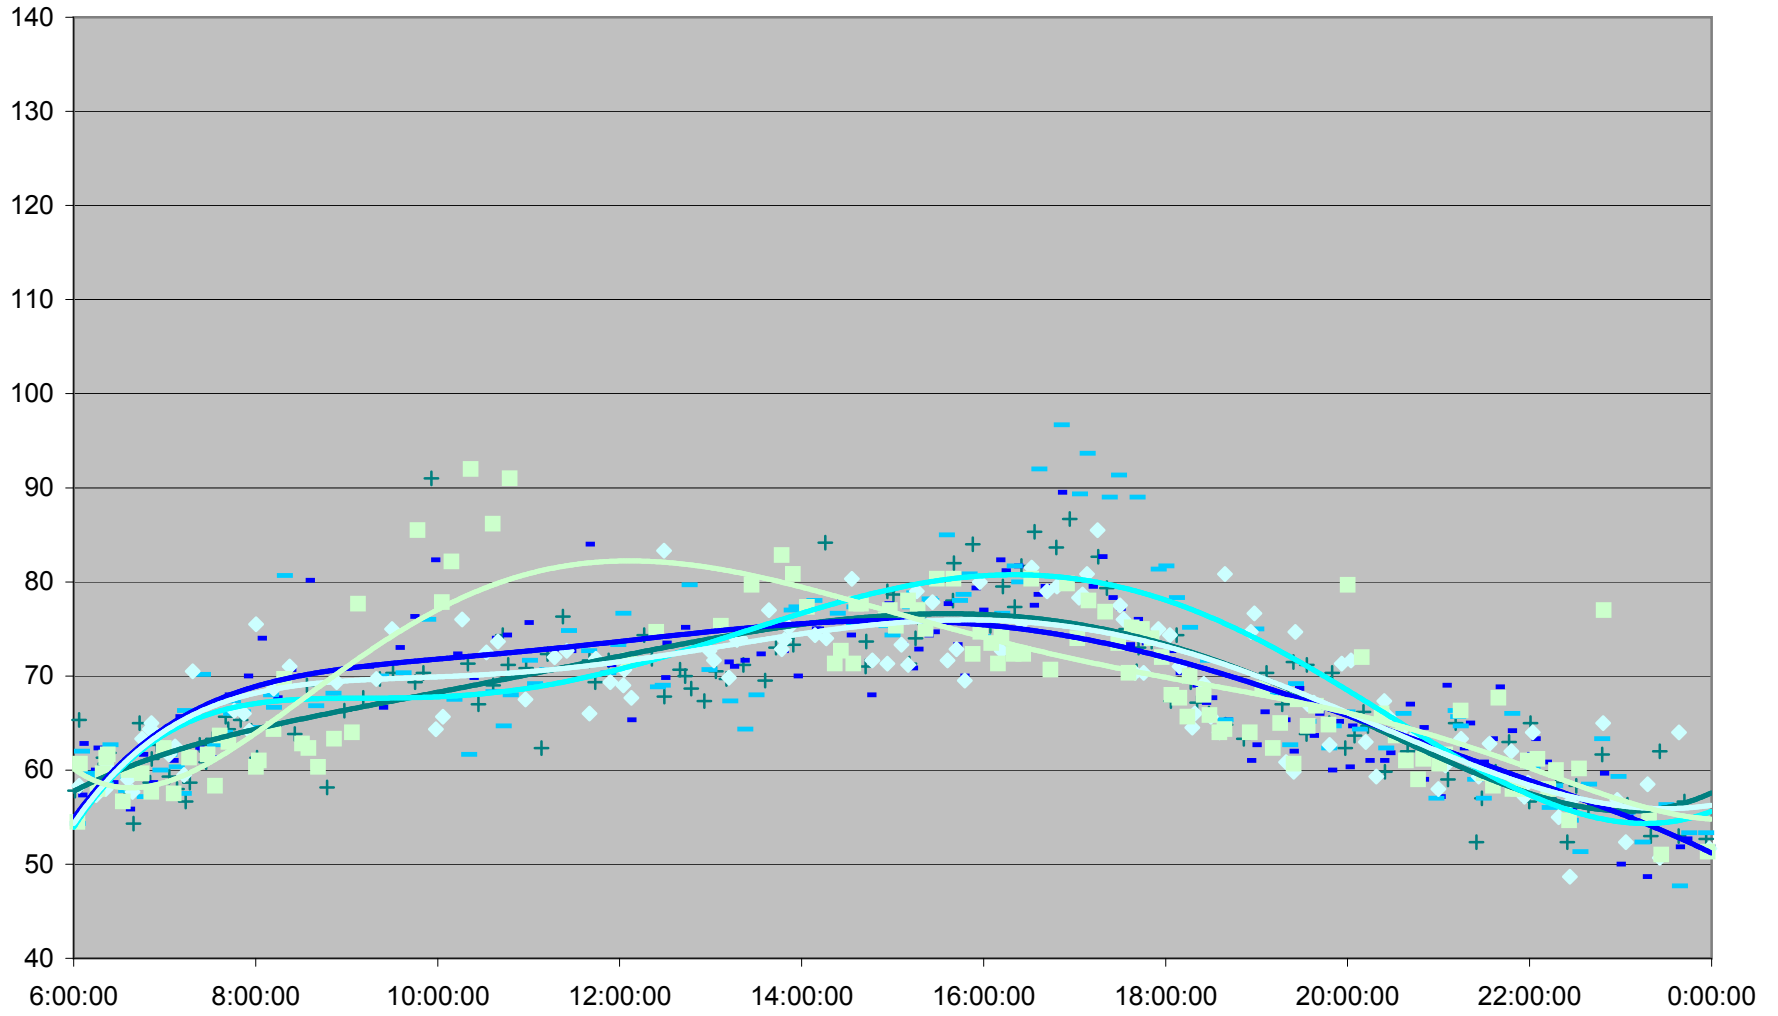

501 Queen Link Times From Queensway Humber To Neville Loop Eastbound November 2011

501 Queen Link Times From Queensway Humber To Neville Loop Eastbound November 2011

501 Queen Link Times From Queensway Humber To Neville Loop Eastbound November 2011

501 Queen Link Times From Queensway Humber To Neville Loop Eastbound November 2011

501 Queen Link Times From Queensway Humber To Neville Loop Eastbound November 2011