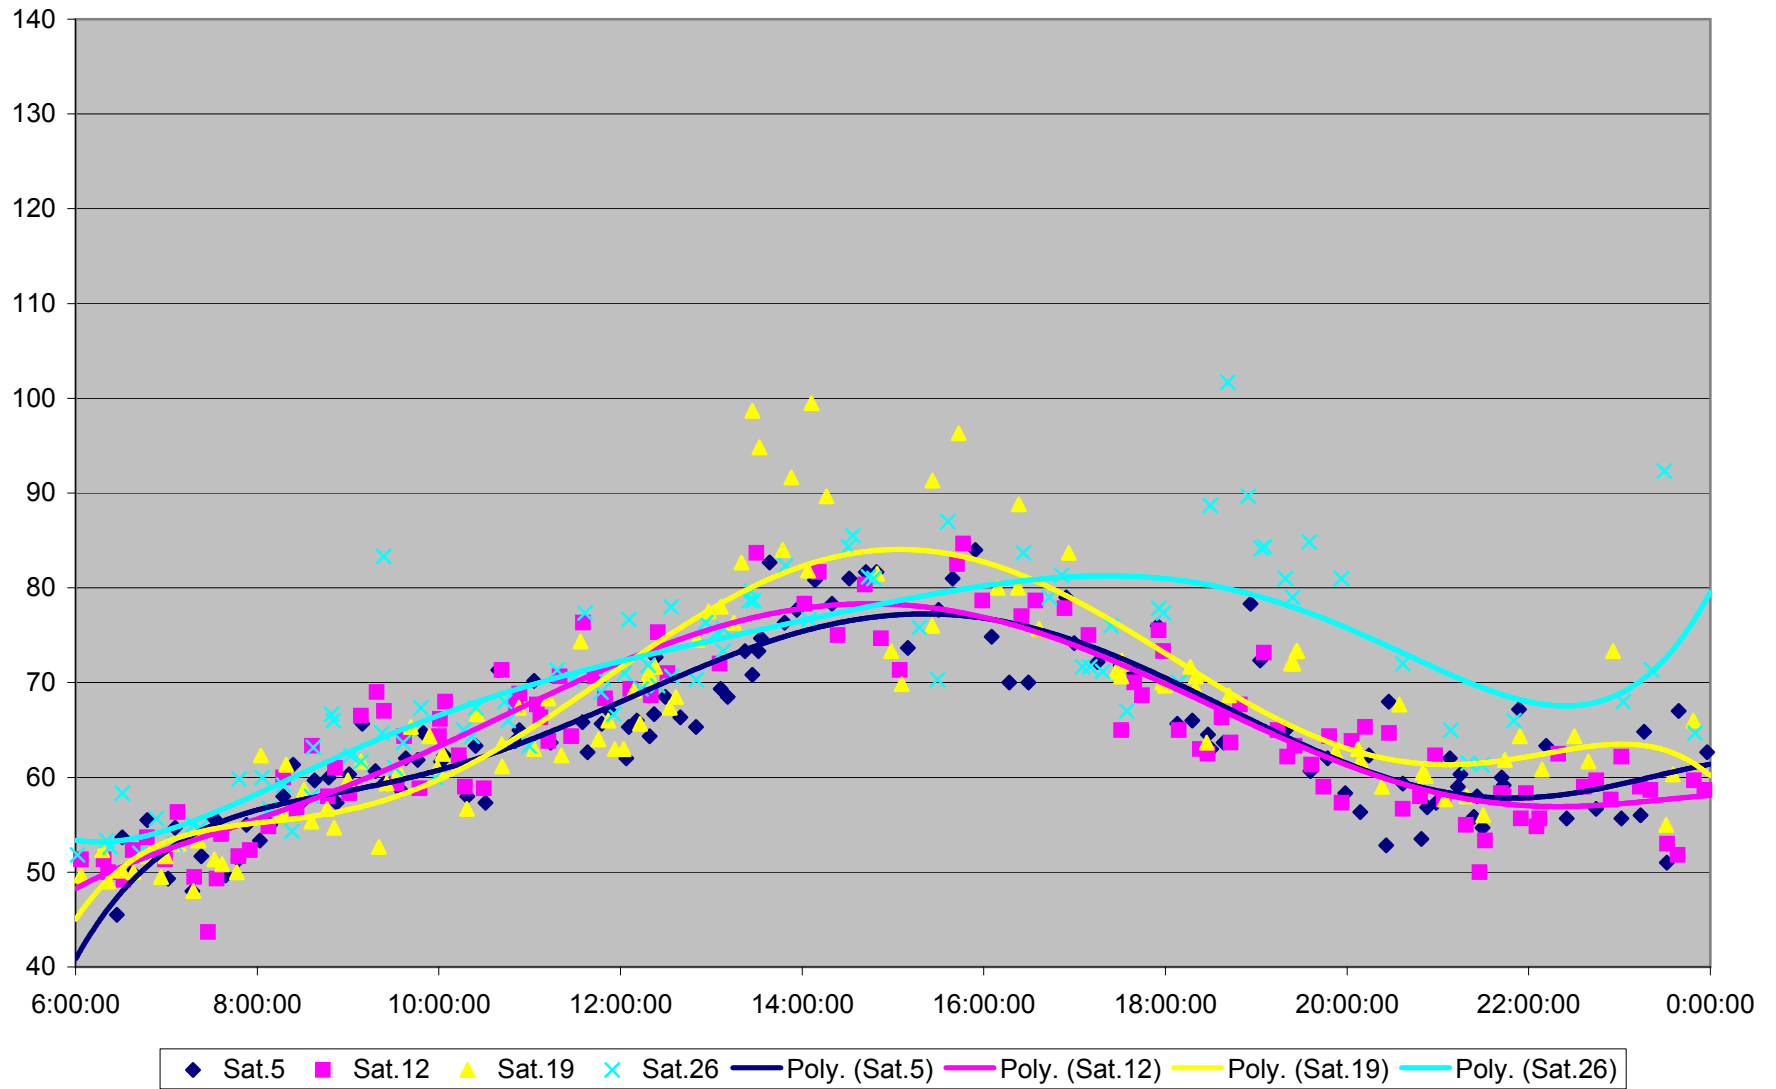

501 Queen Link Times From Queensway Humber To Neville Loop Eastbound November 2011

501 Queen Link Times From Queensway Humber To Neville Loop Eastbound November 2011

501 Queen Link Times From Queensway Humber To Neville Loop Eastbound November 2011

501 Queen Link Times From Queensway Humber To Neville Loop Eastbound November 2011

501 Queen Link Times From Queensway Humber To Neville Loop Eastbound November 2011