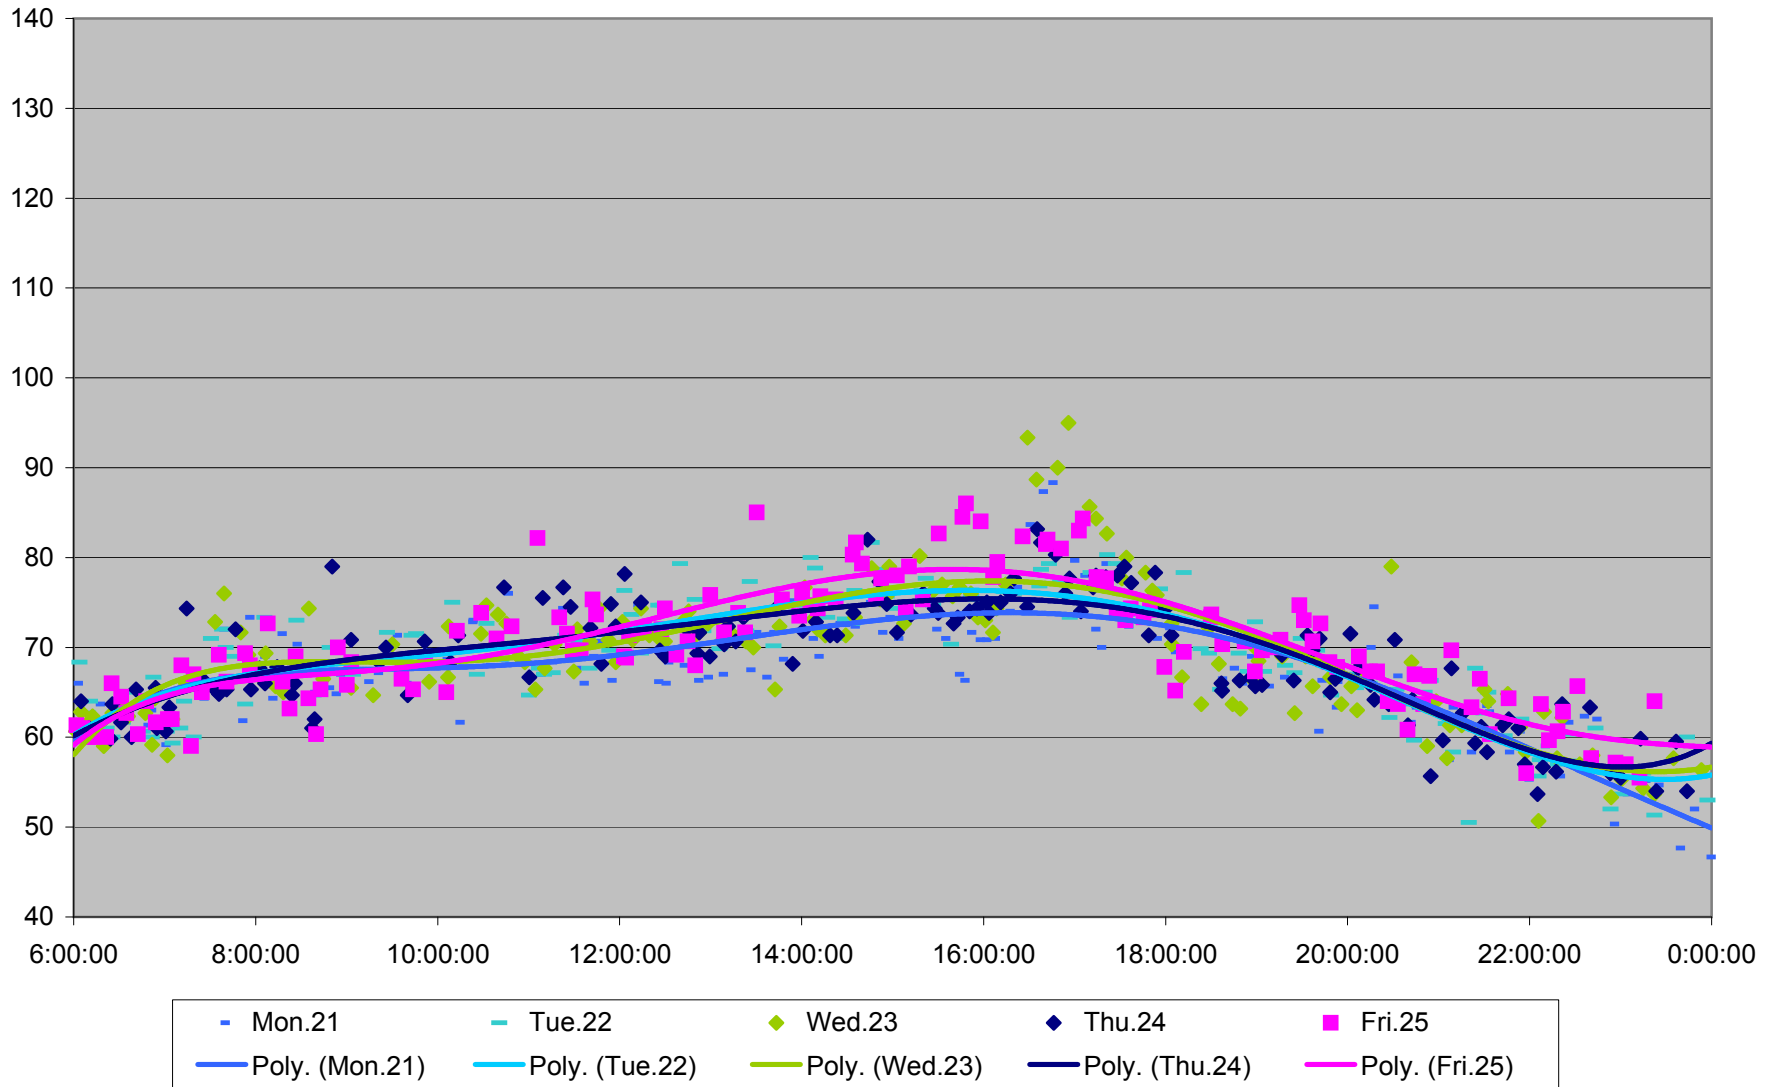

501 Queen Link Times From Queensway Humber To Neville Loop Eastbound November 2011

501 Queen Link Times From Queensway Humber To Neville Loop Eastbound November 2011

501 Queen Link Times From Queensway Humber To Neville Loop Eastbound November 2011

501 Queen Link Times From Queensway Humber To Neville Loop Eastbound November 2011

501 Queen Link Times From Queensway Humber To Neville Loop Eastbound November 2011