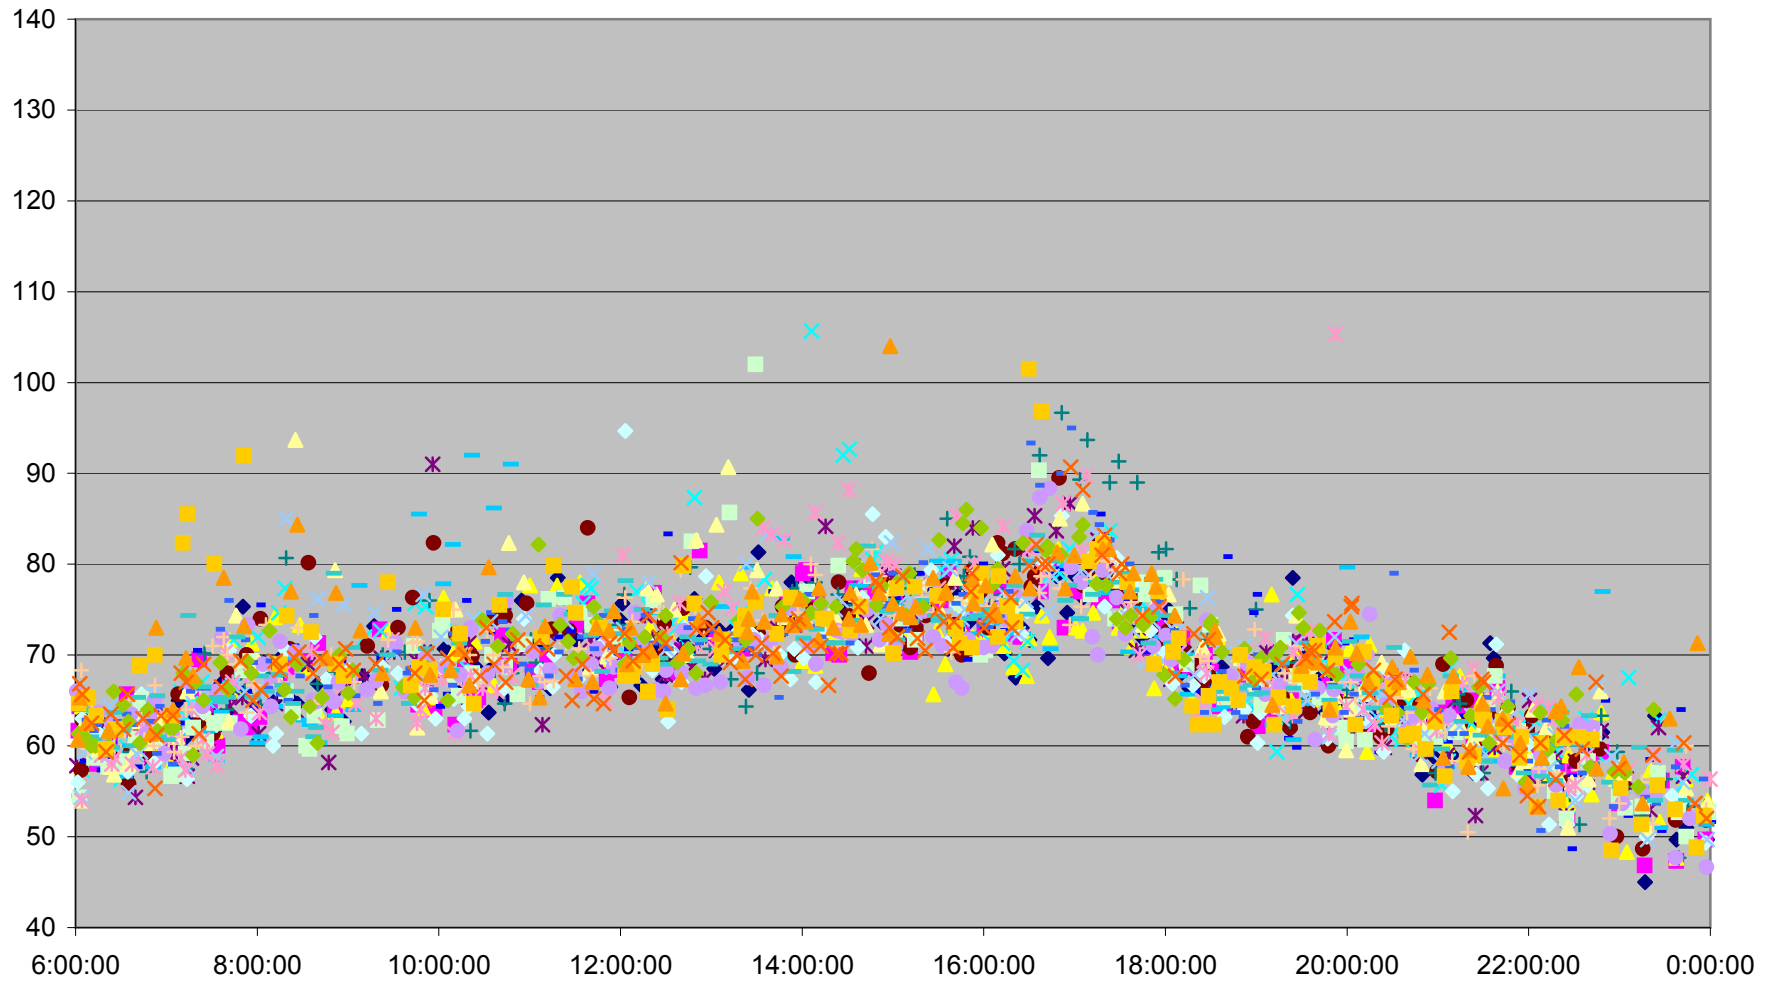

501 Queen Link Times From Queensway Humber To Neville Loop Eastbound November 2011

501 Queen Link Times From Queensway Humber To Neville Loop Eastbound November 2011

501 Queen Link Times From Queensway Humber To Neville Loop Eastbound November 2011

501 Queen Link Times From Queensway Humber To Neville Loop Eastbound November 2011

501 Queen Link Times From Queensway Humber To Neville Loop Eastbound November 2011