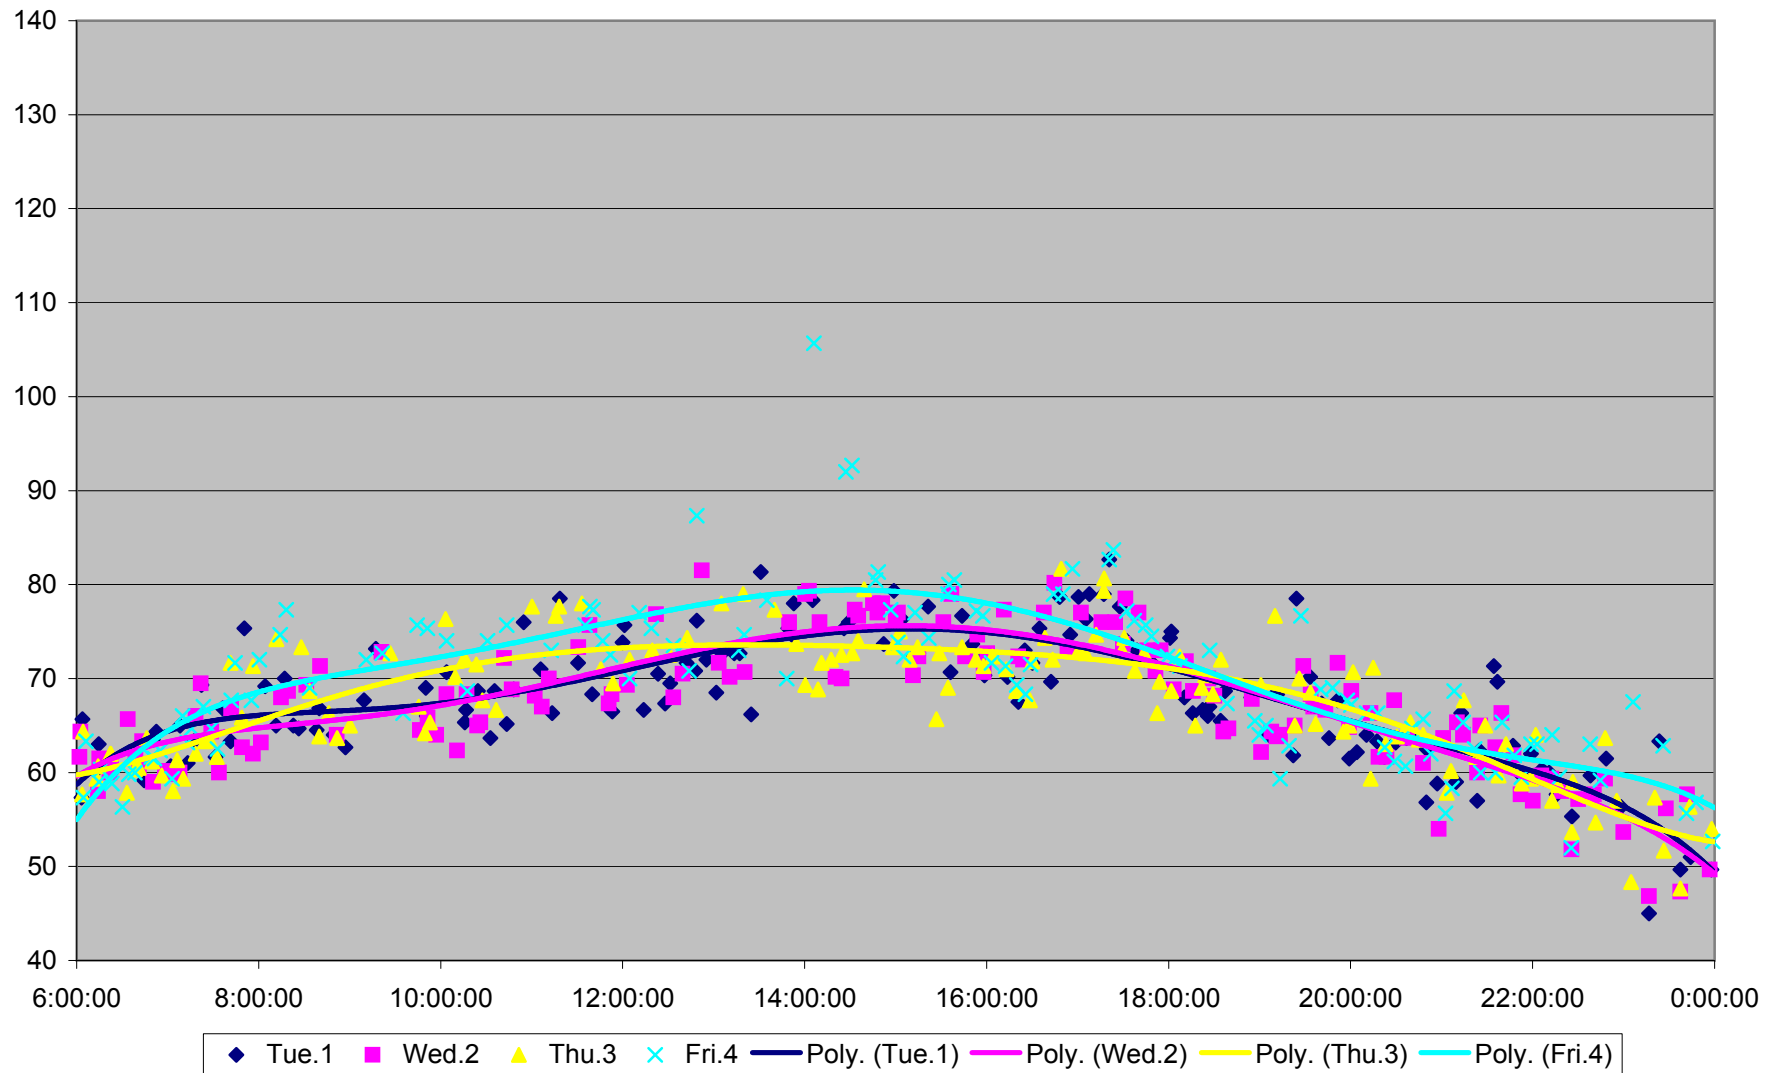

501 Queen Link Times From Queensway Humber To Neville Loop Eastbound November 2011

501 Queen Link Times From Queensway Humber To Neville Loop Eastbound November 2011

501 Queen Link Times From Queensway Humber To Neville Loop Eastbound November 2011

501 Queen Link Times From Queensway Humber To Neville Loop Eastbound November 2011

501 Queen Link Times From Queensway Humber To Neville Loop Eastbound November 2011