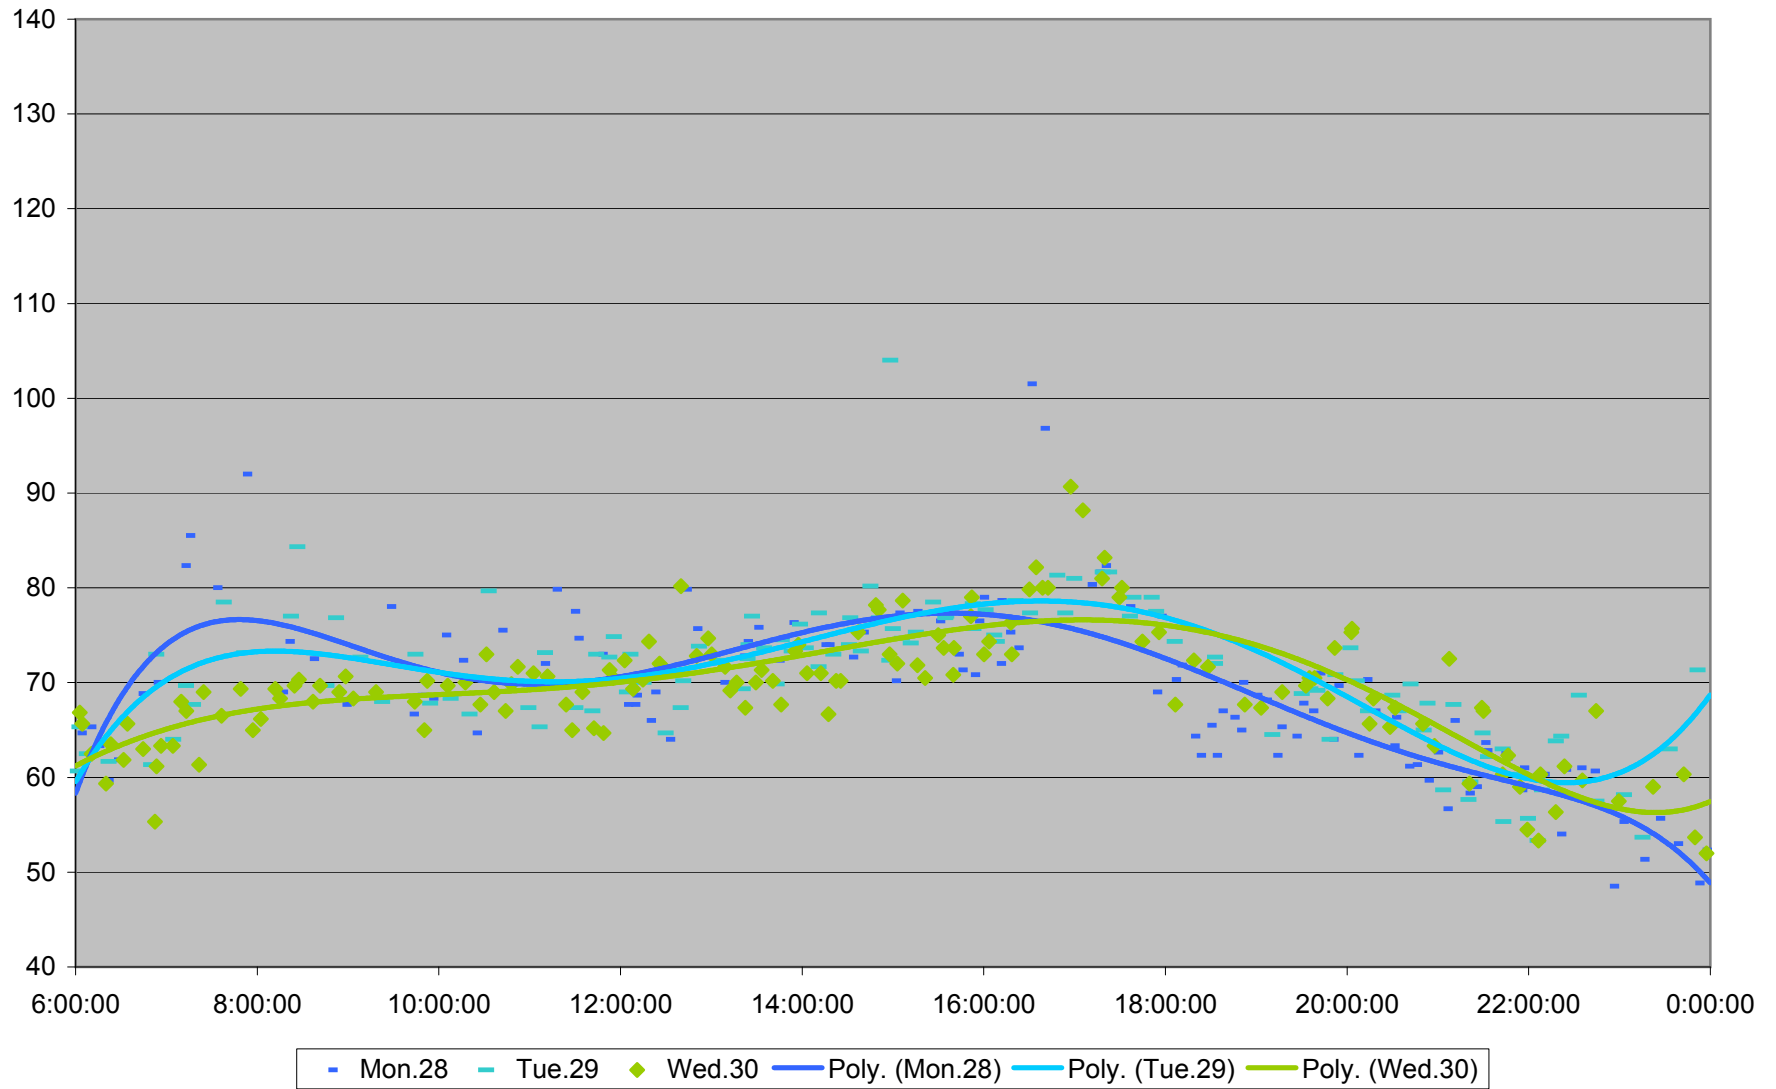

501 Queen Link Times From Queensway Humber To Neville Loop Eastbound November 2011

501 Queen Link Times From Queensway Humber To Neville Loop Eastbound November 2011

501 Queen Link Times From Queensway Humber To Neville Loop Eastbound November 2011

501 Queen Link Times From Queensway Humber To Neville Loop Eastbound November 2011

501 Queen Link Times From Queensway Humber To Neville Loop Eastbound November 2011