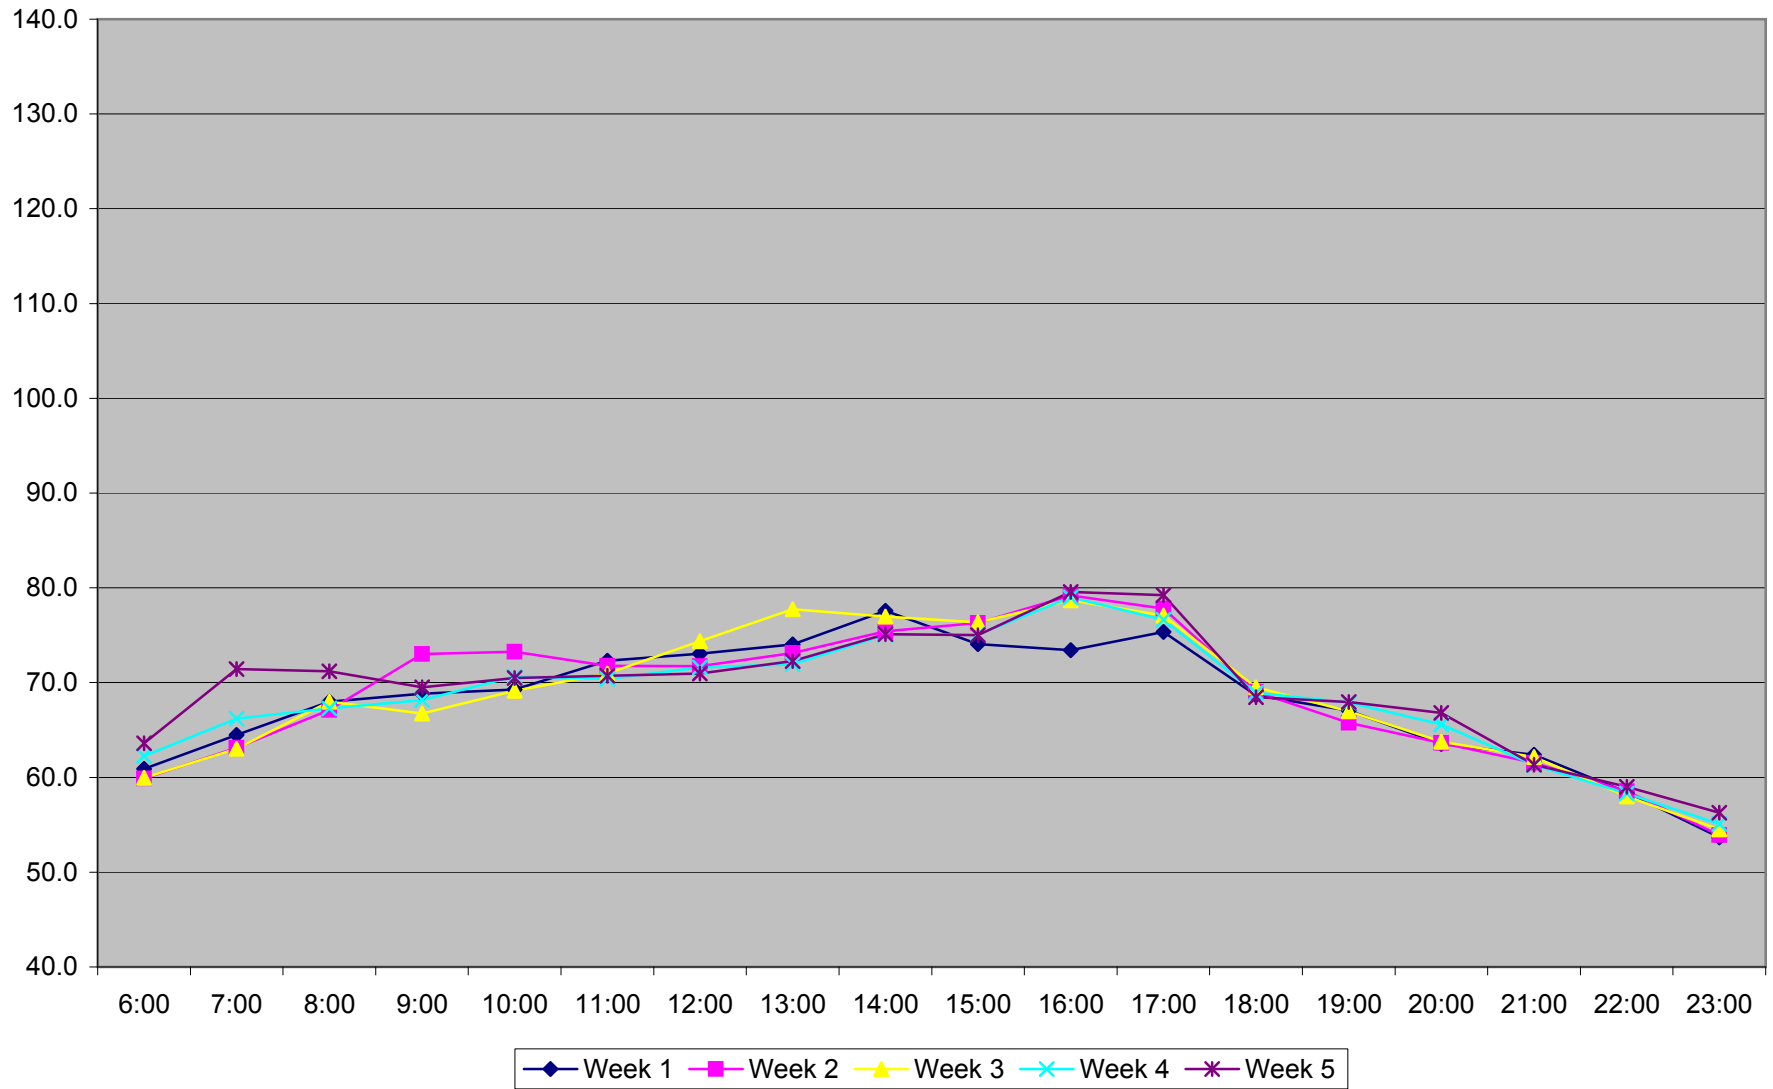

### 501 Queen Link Times From Queensway Humber To Neville Loop Eastbound November 2011