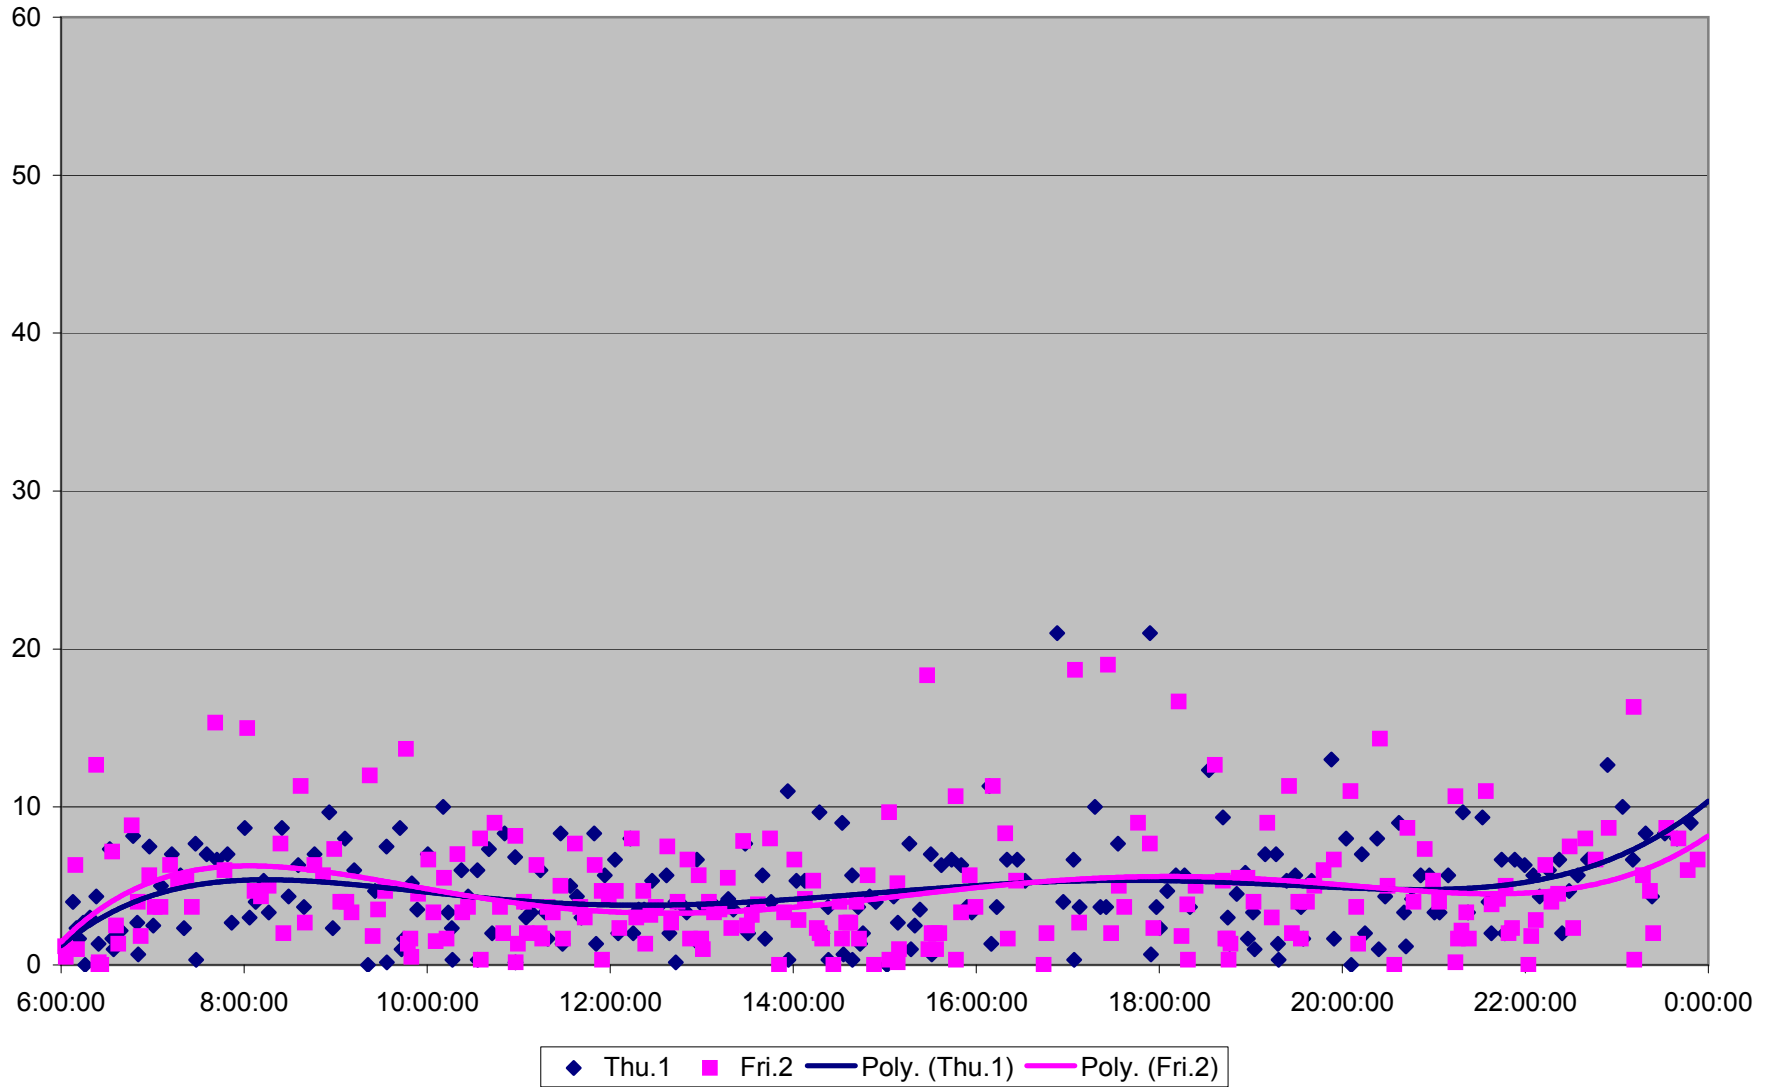

29 Dufferin Headways at Transit Road Southbound March 2012

29 Dufferin Headways at Transit Road Southbound March 2012

29 Dufferin Headways at Transit Road Southbound March 2012

29 Dufferin Headways at Transit Road Southbound March 2012