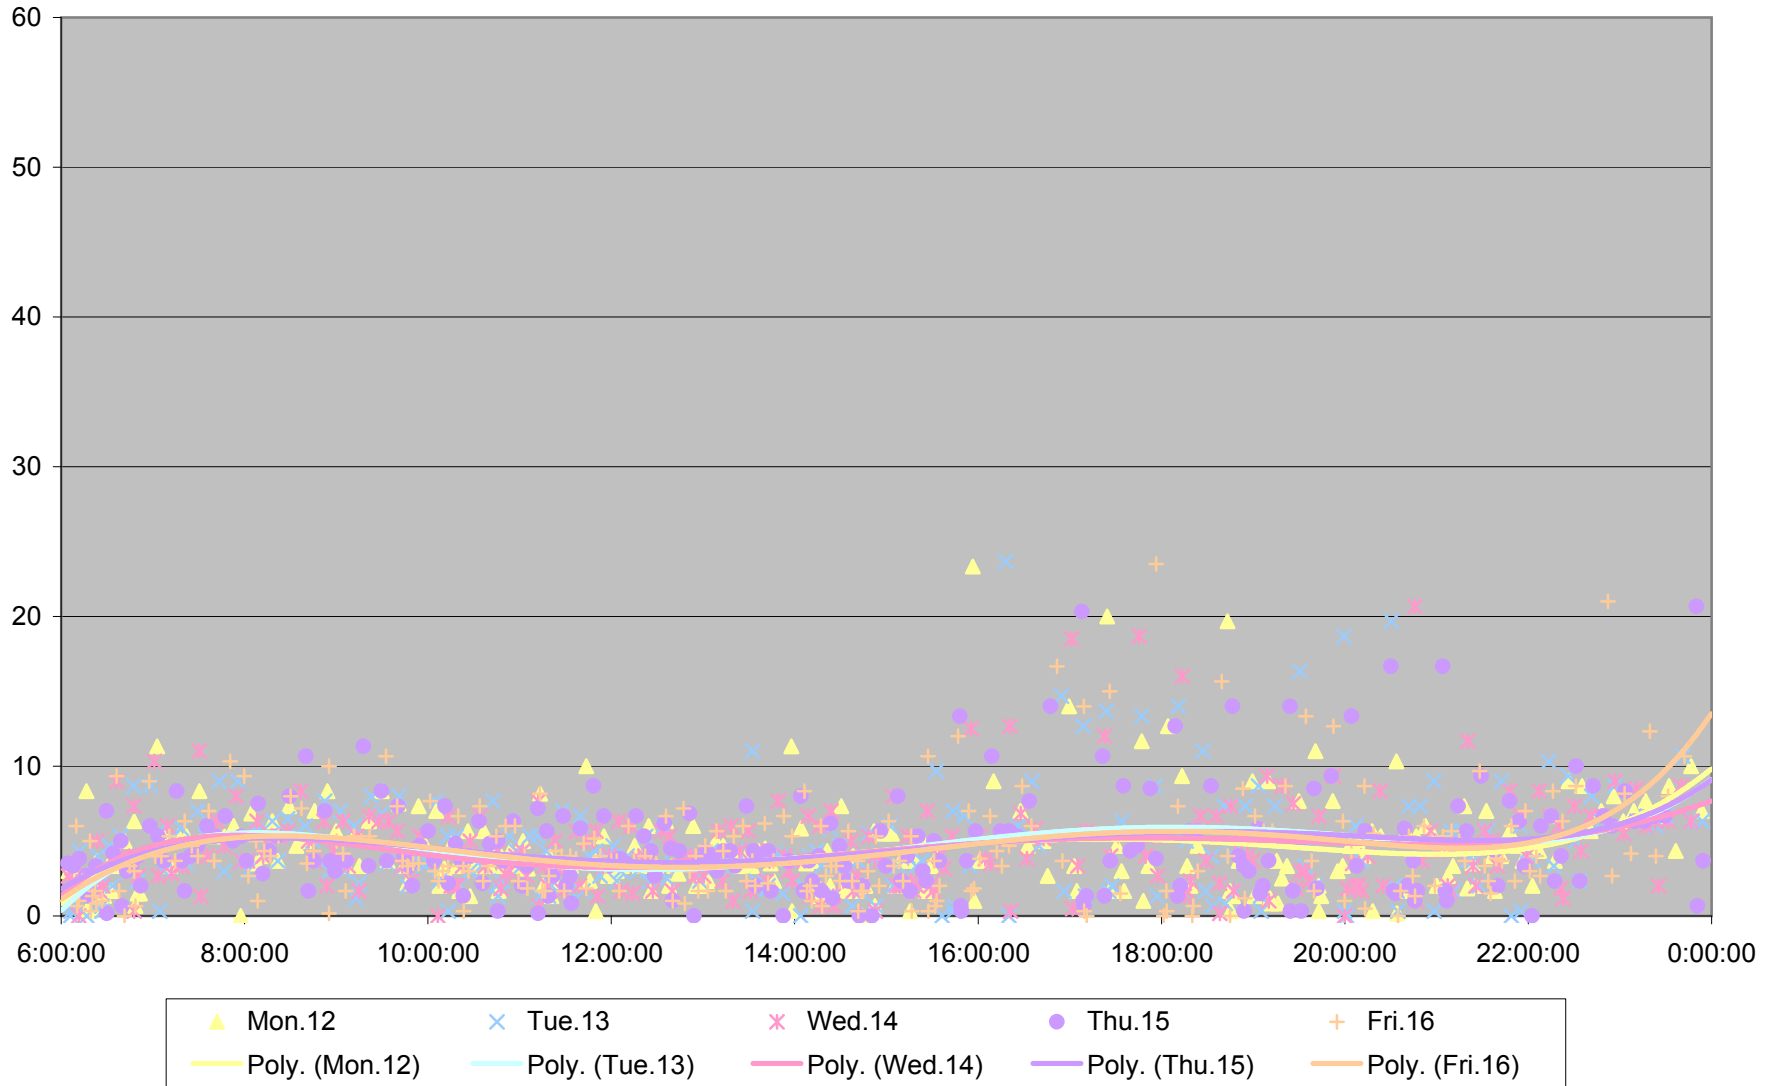

29 Dufferin Headways at Transit Road Southbound March 2012

29 Dufferin Headways at Transit Road Southbound March 2012

29 Dufferin Headways at Transit Road Southbound March 2012

29 Dufferin Headways at Transit Road Southbound March 2012