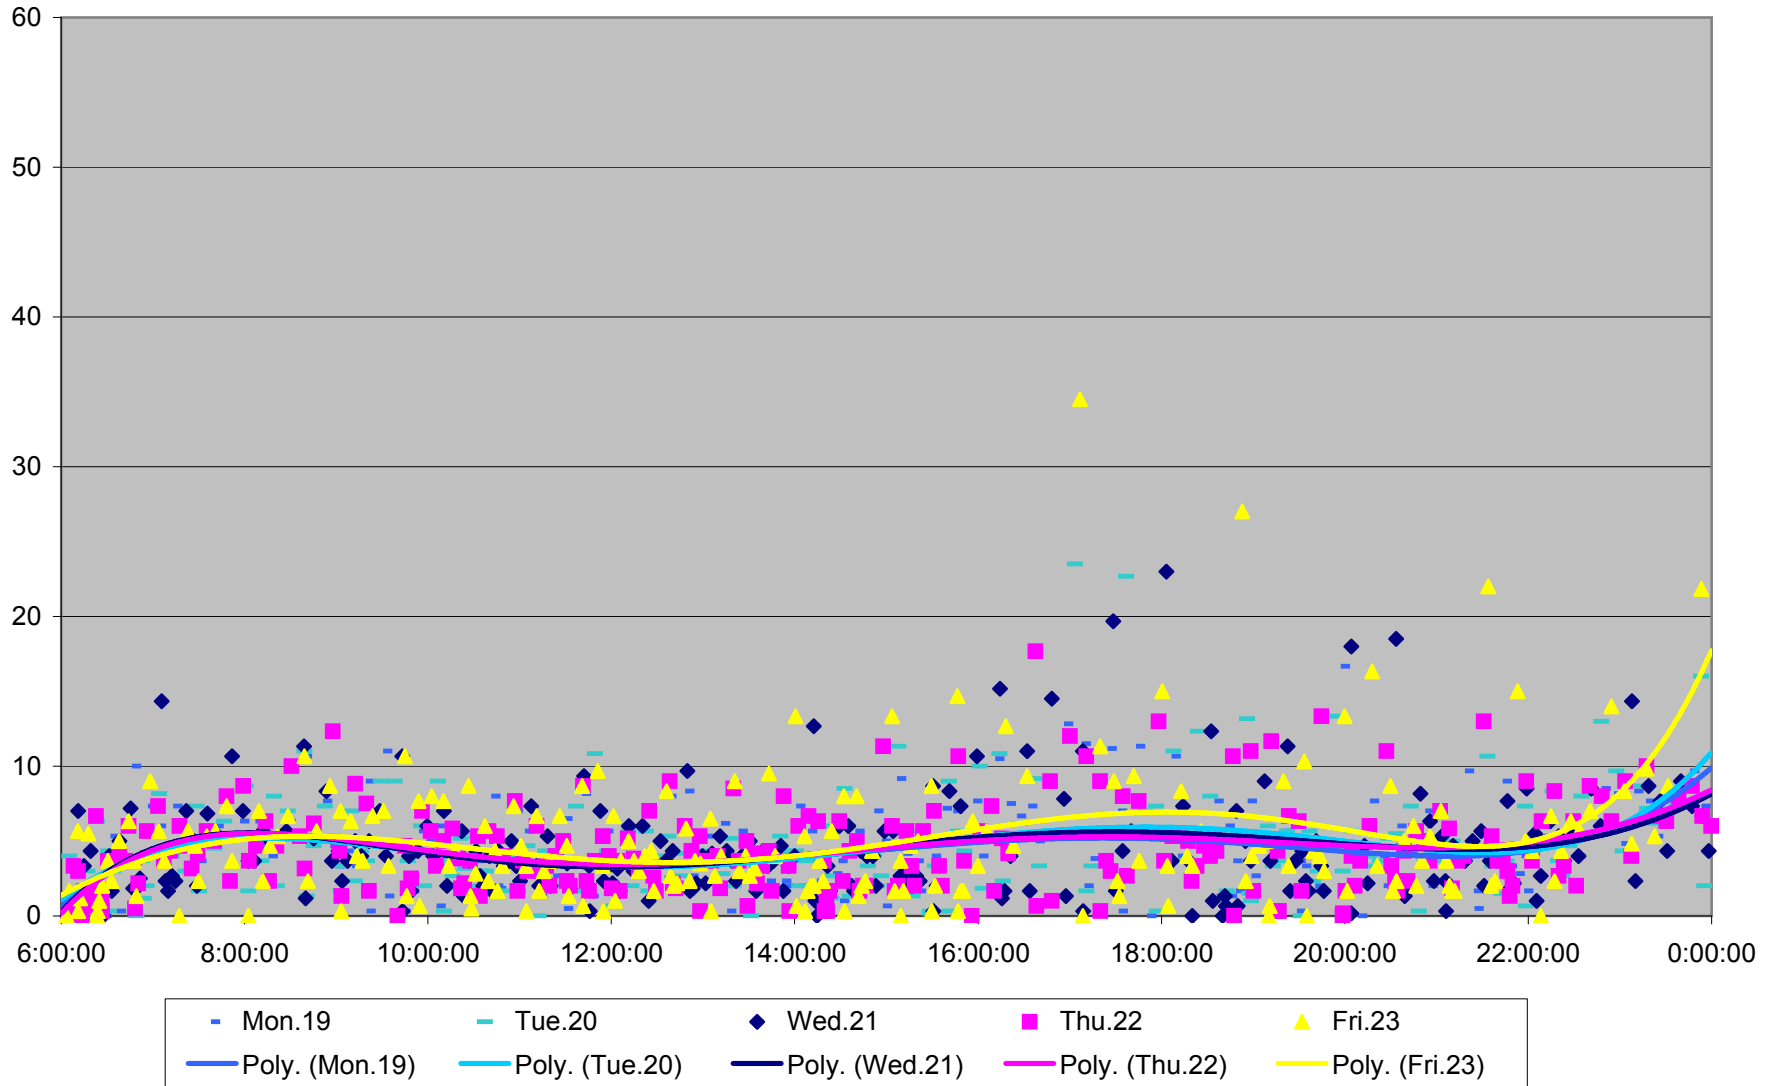

29 Dufferin Headways at Transit Road Southbound March 2012

29 Dufferin Headways at Transit Road Southbound March 2012

29 Dufferin Headways at Transit Road Southbound March 2012

29 Dufferin Headways at Transit Road Southbound March 2012