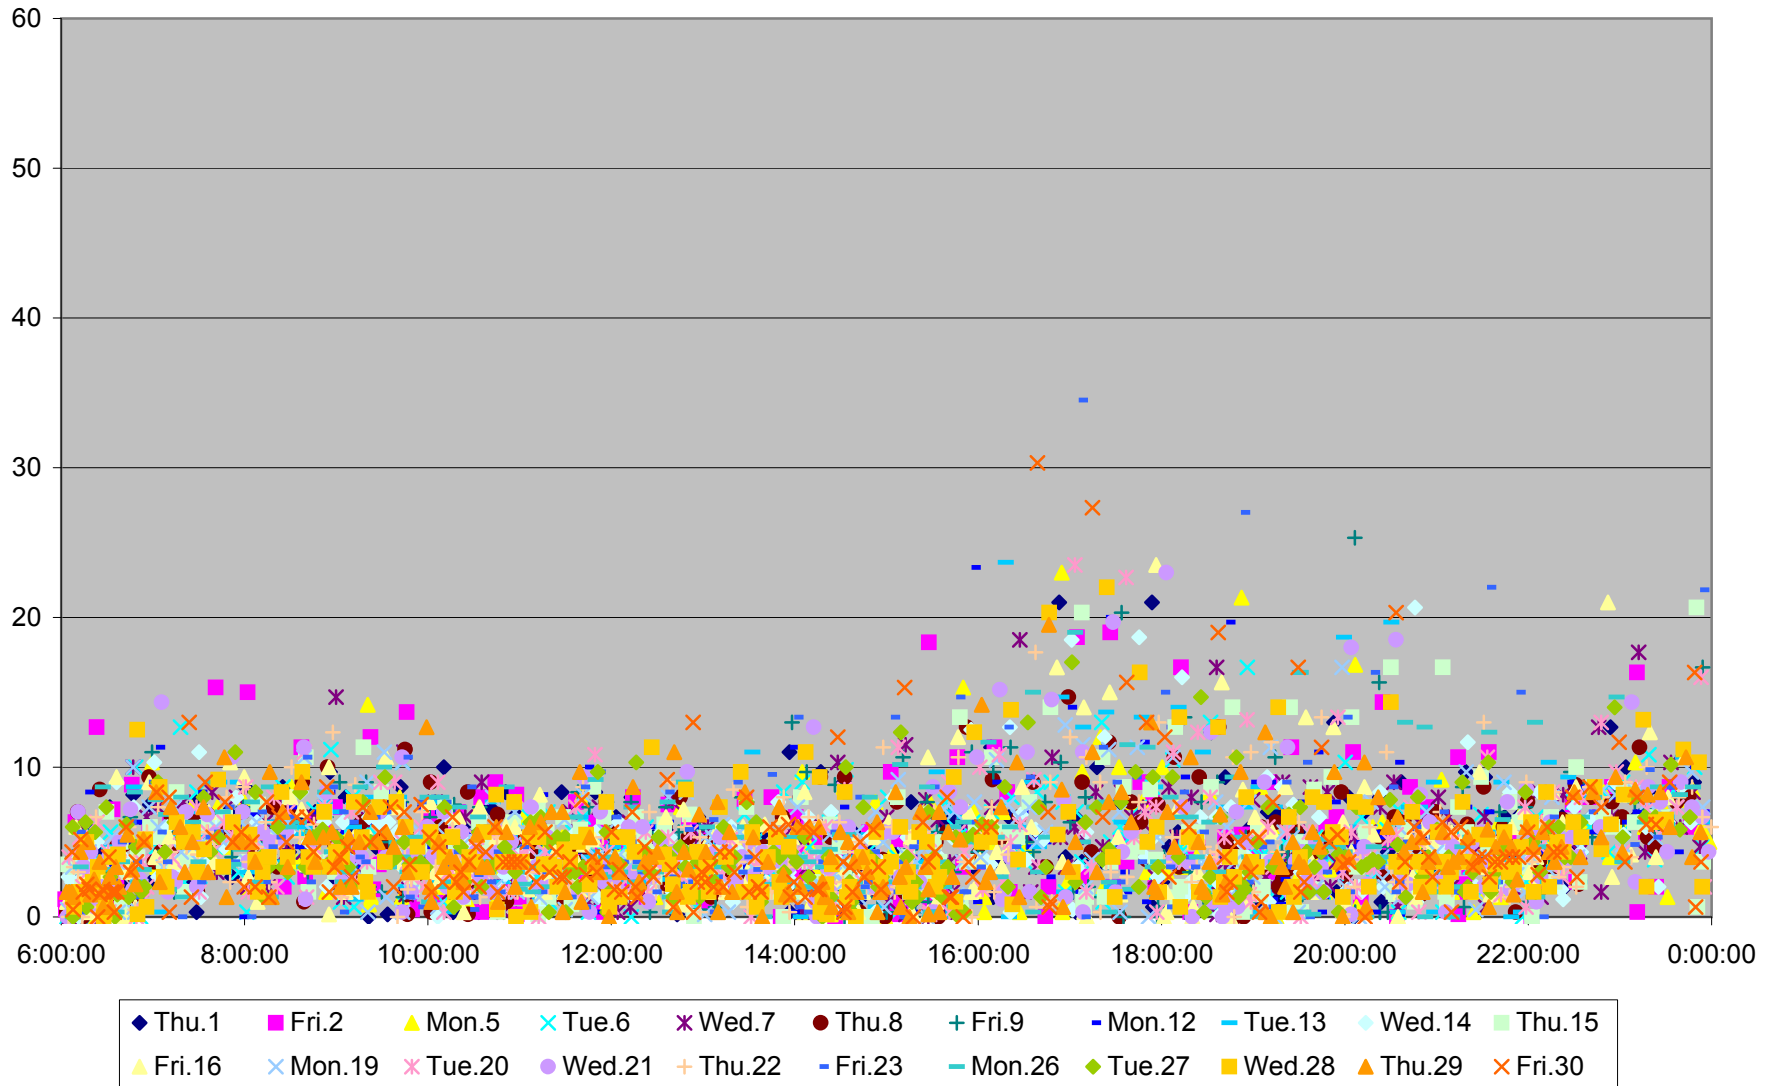

29 Dufferin Headways at Transit Road Southbound March 2012