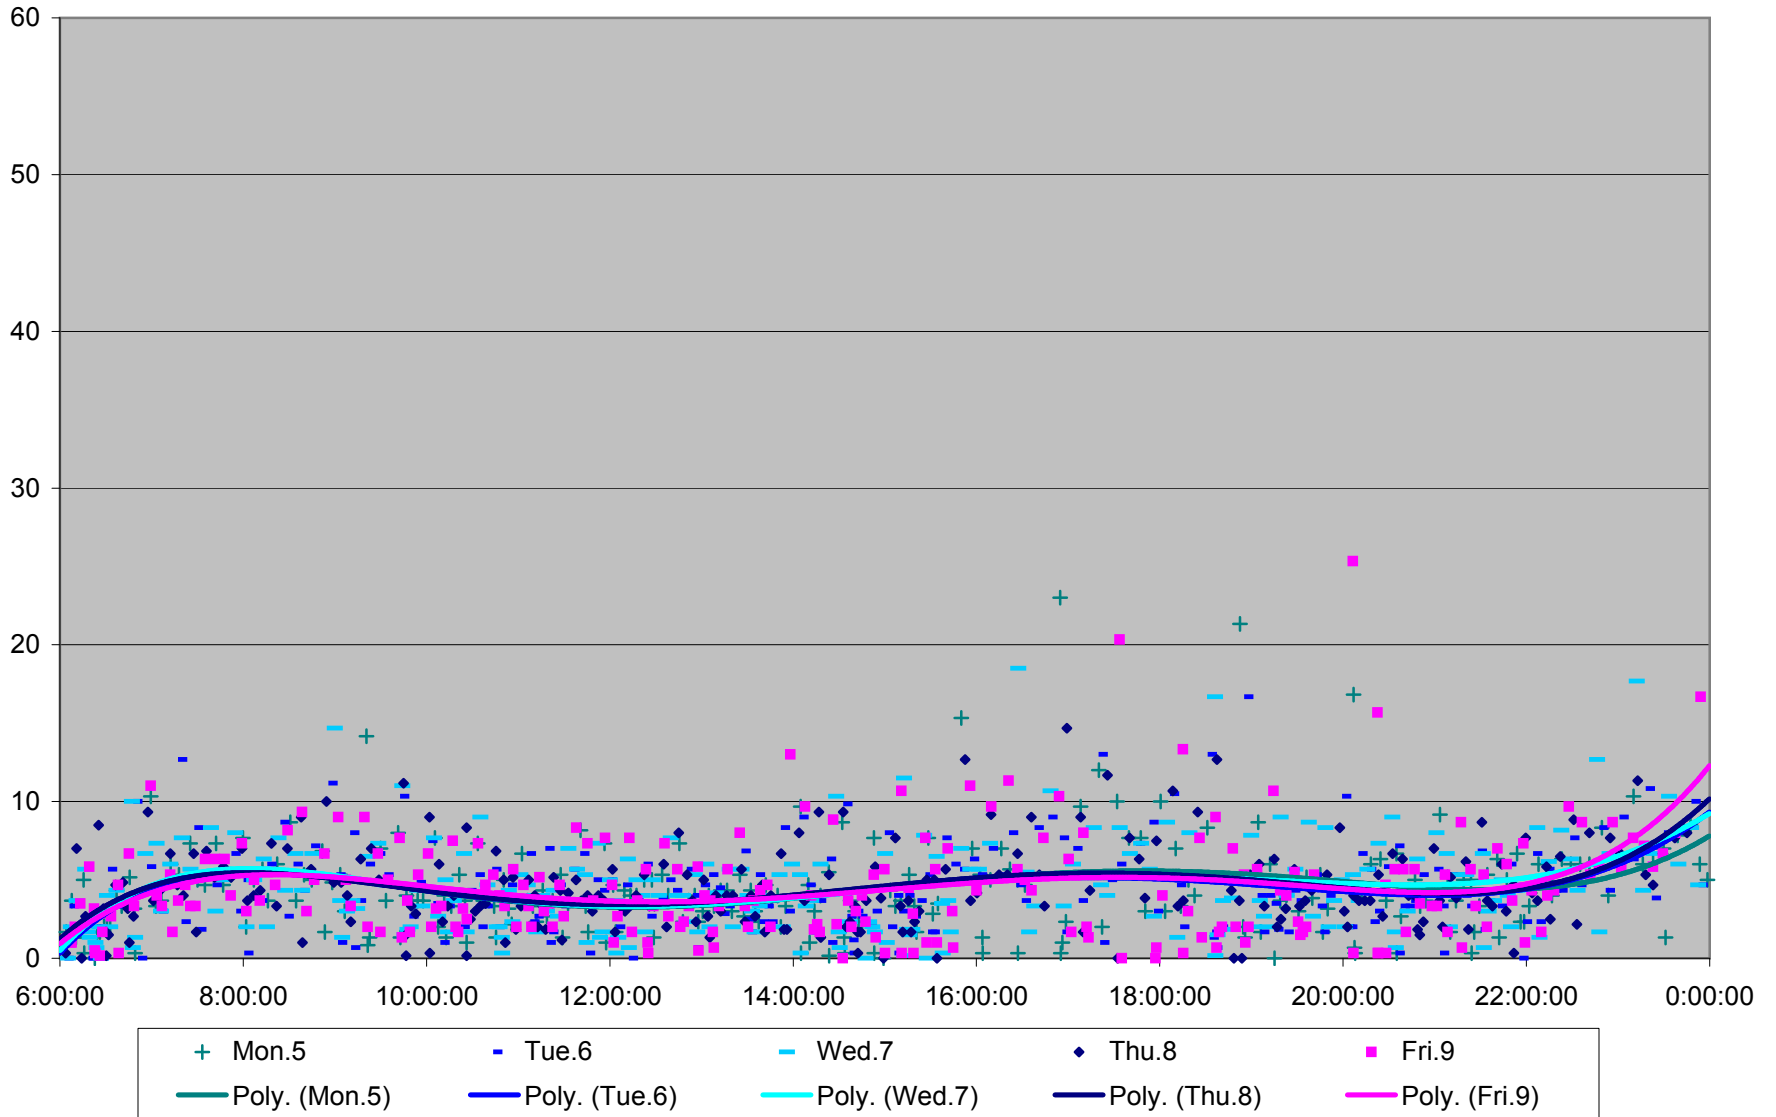

29 Dufferin Headways at Transit Road Southbound March 2012

29 Dufferin Headways at Transit Road Southbound March 2012

29 Dufferin Headways at Transit Road Southbound March 2012

29 Dufferin Headways at Transit Road Southbound March 2012