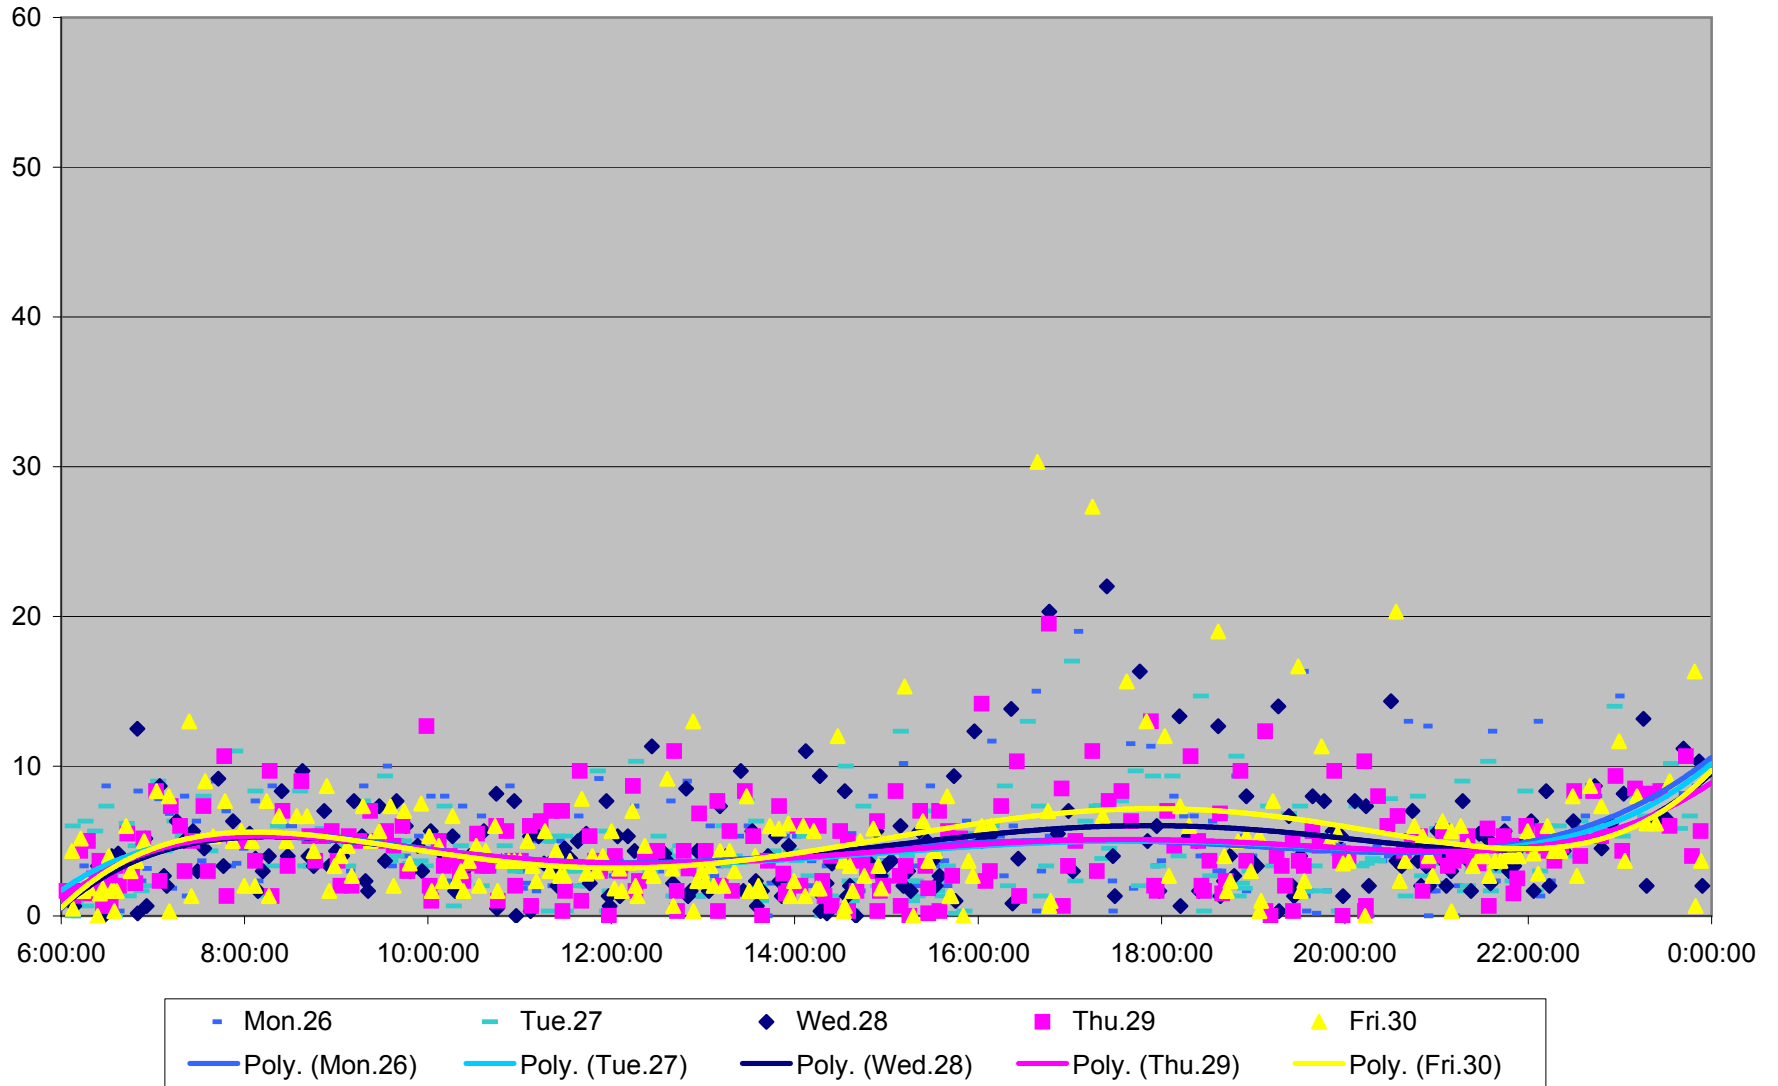

29 Dufferin Headways at Transit Road Southbound March 2012