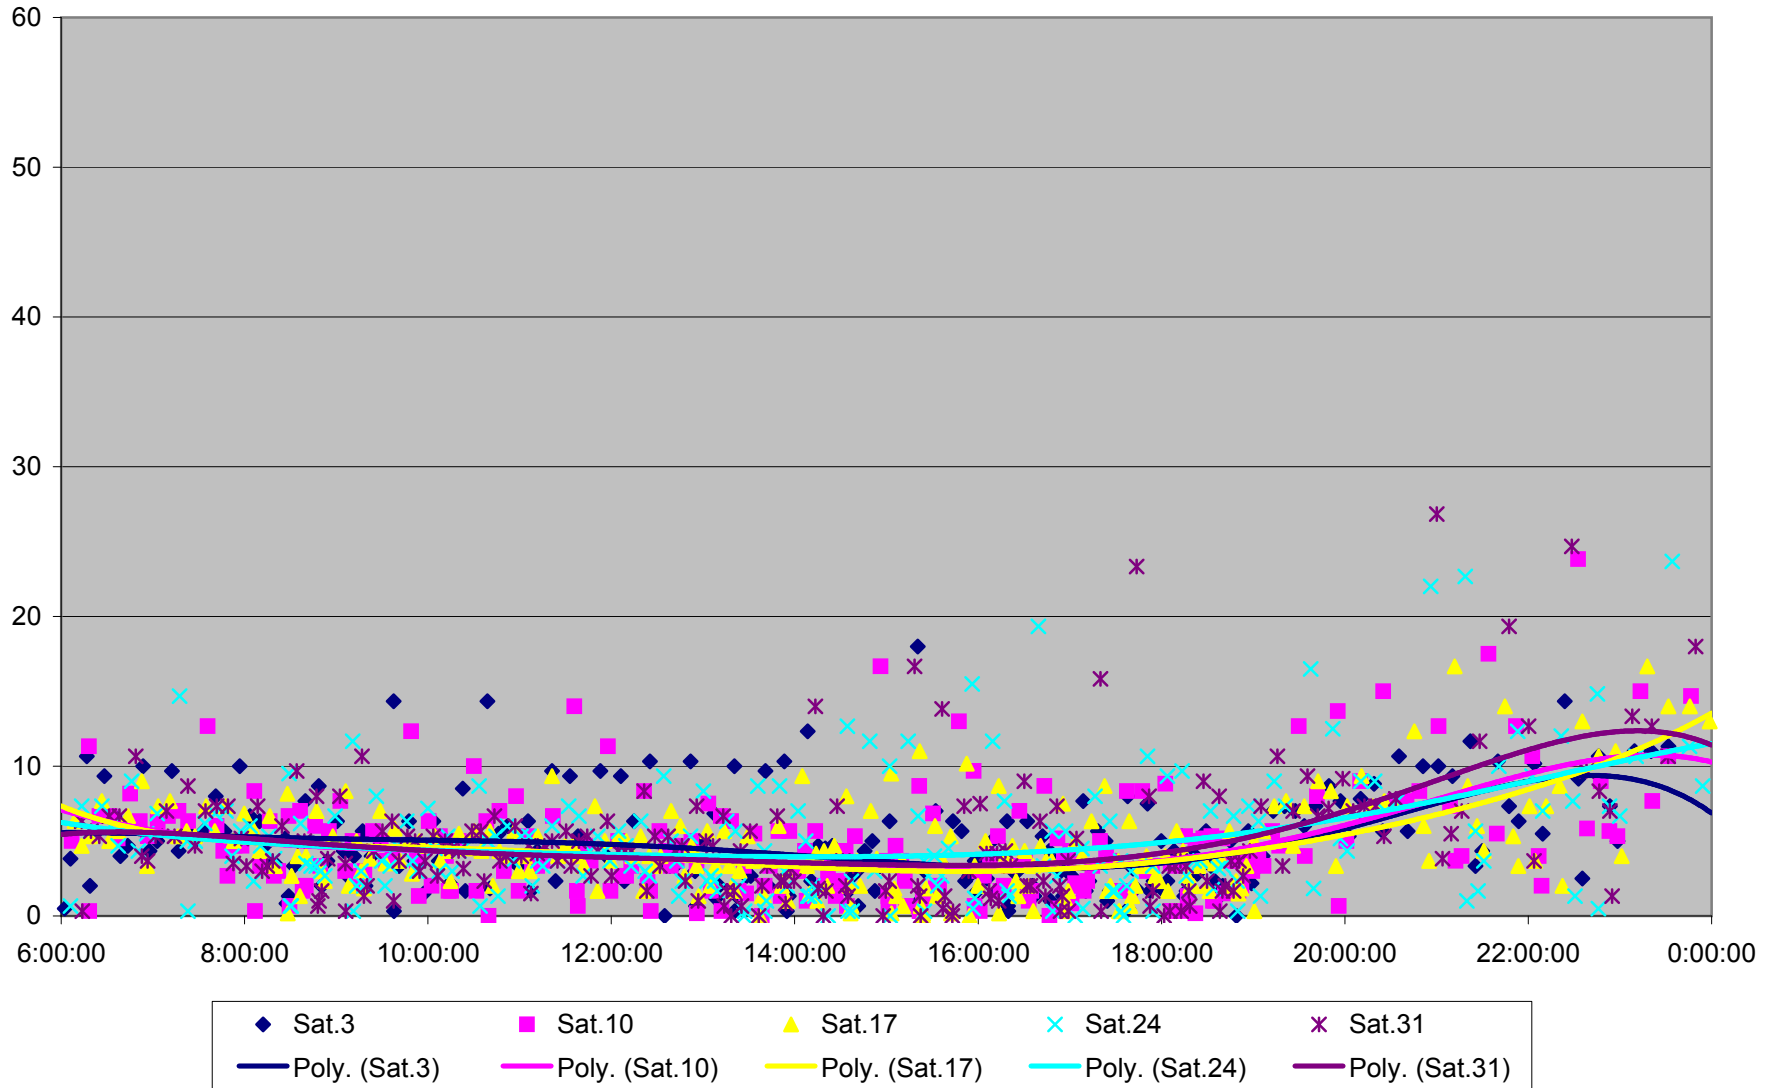

29 Dufferin Headways at Transit Road Southbound March 2012

29 Dufferin Headways at Transit Road Southbound March 2012

29 Dufferin Headways at Transit Road Southbound March 2012

29 Dufferin Headways at Transit Road Southbound March 2012