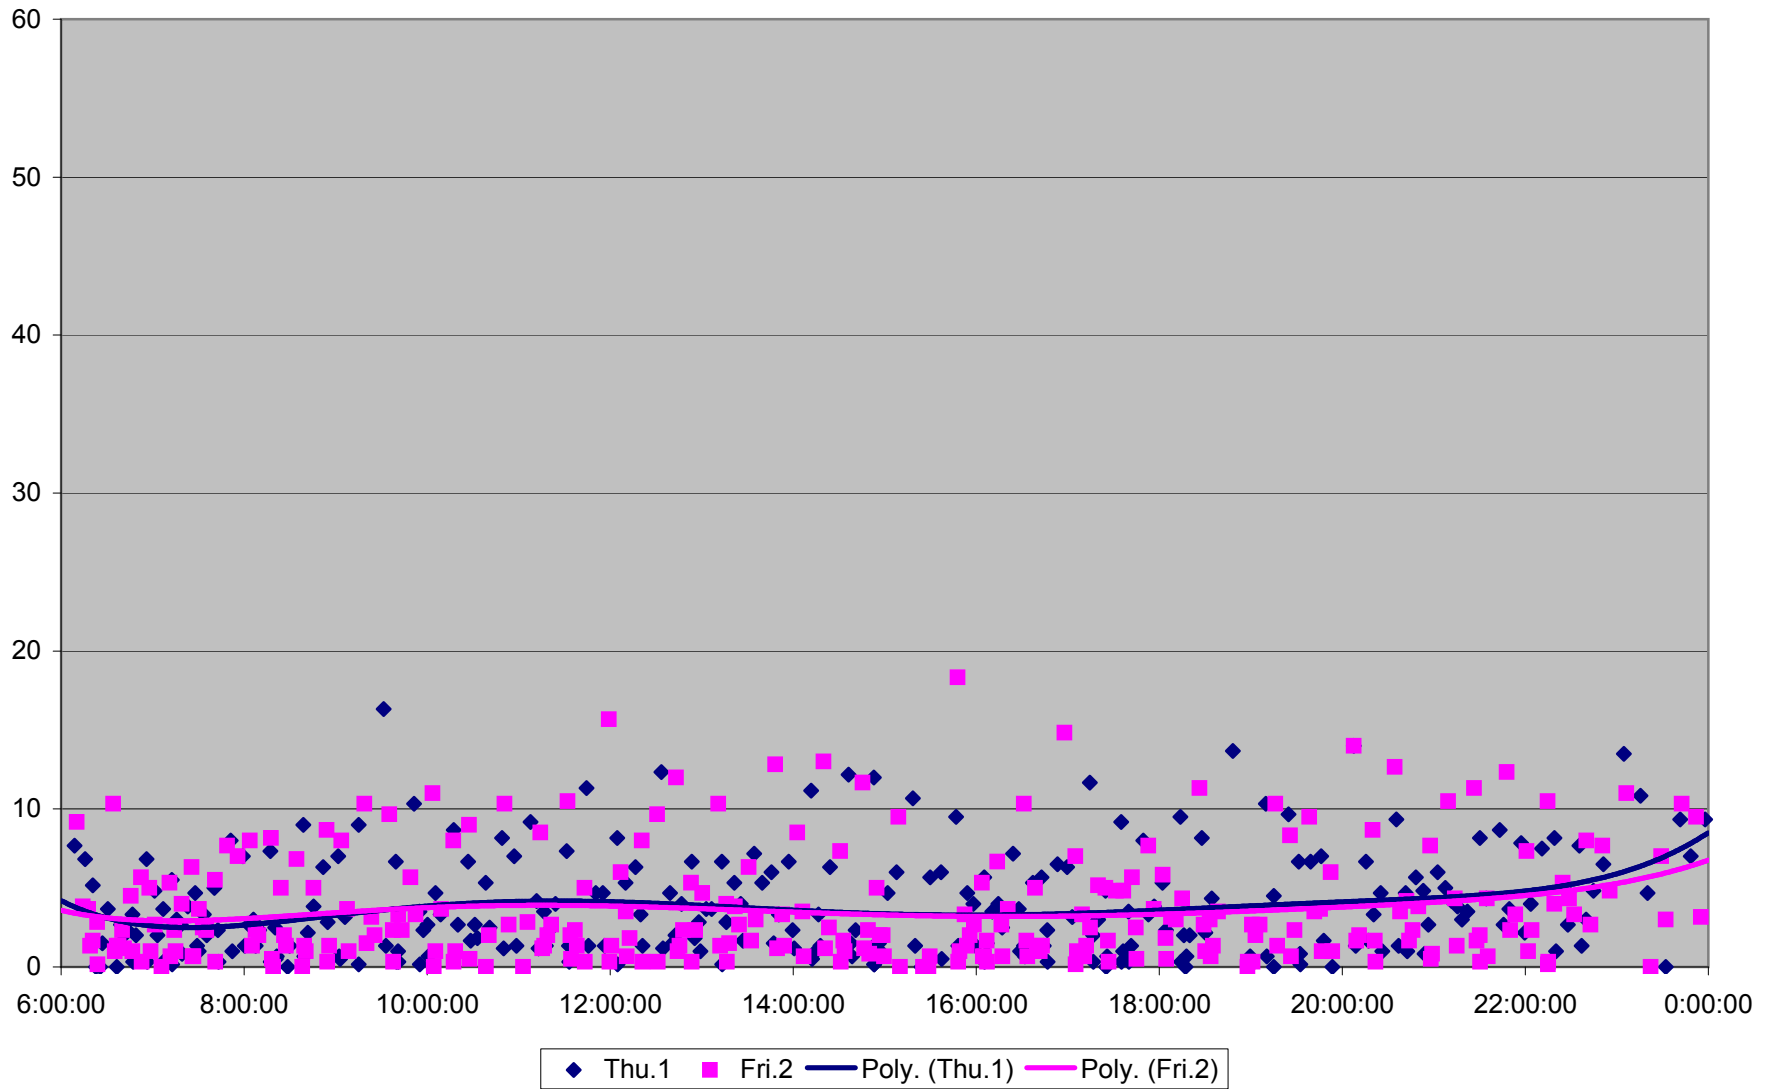

29 Dufferin Headways at Eglinton Southbound March 2012

29 Dufferin Headways at Eglinton Southbound March 2012

29 Dufferin Headways at Eglinton Southbound March 2012

29 Dufferin Headways at Eglinton Southbound March 2012