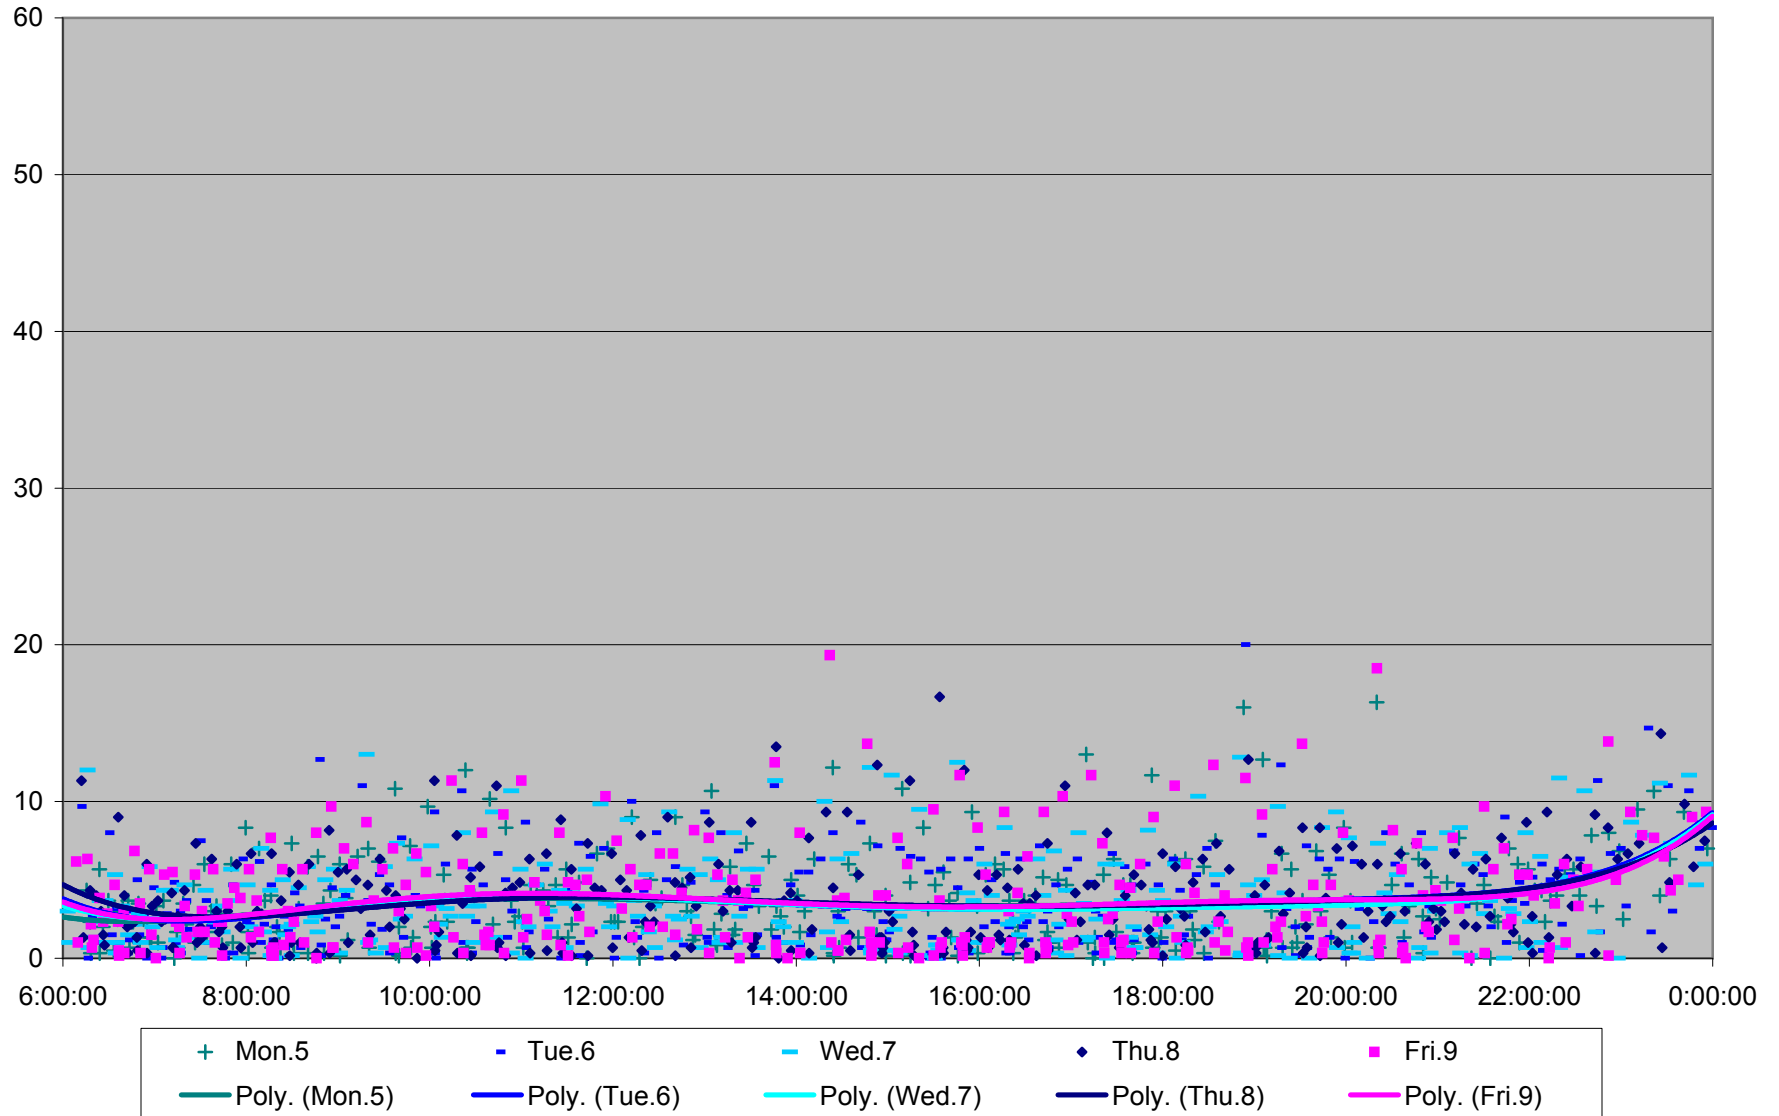

29 Dufferin Headways at Eglinton Southbound March 2012

29 Dufferin Headways at Eglinton Southbound March 2012

29 Dufferin Headways at Eglinton Southbound March 2012

29 Dufferin Headways at Eglinton Southbound March 2012