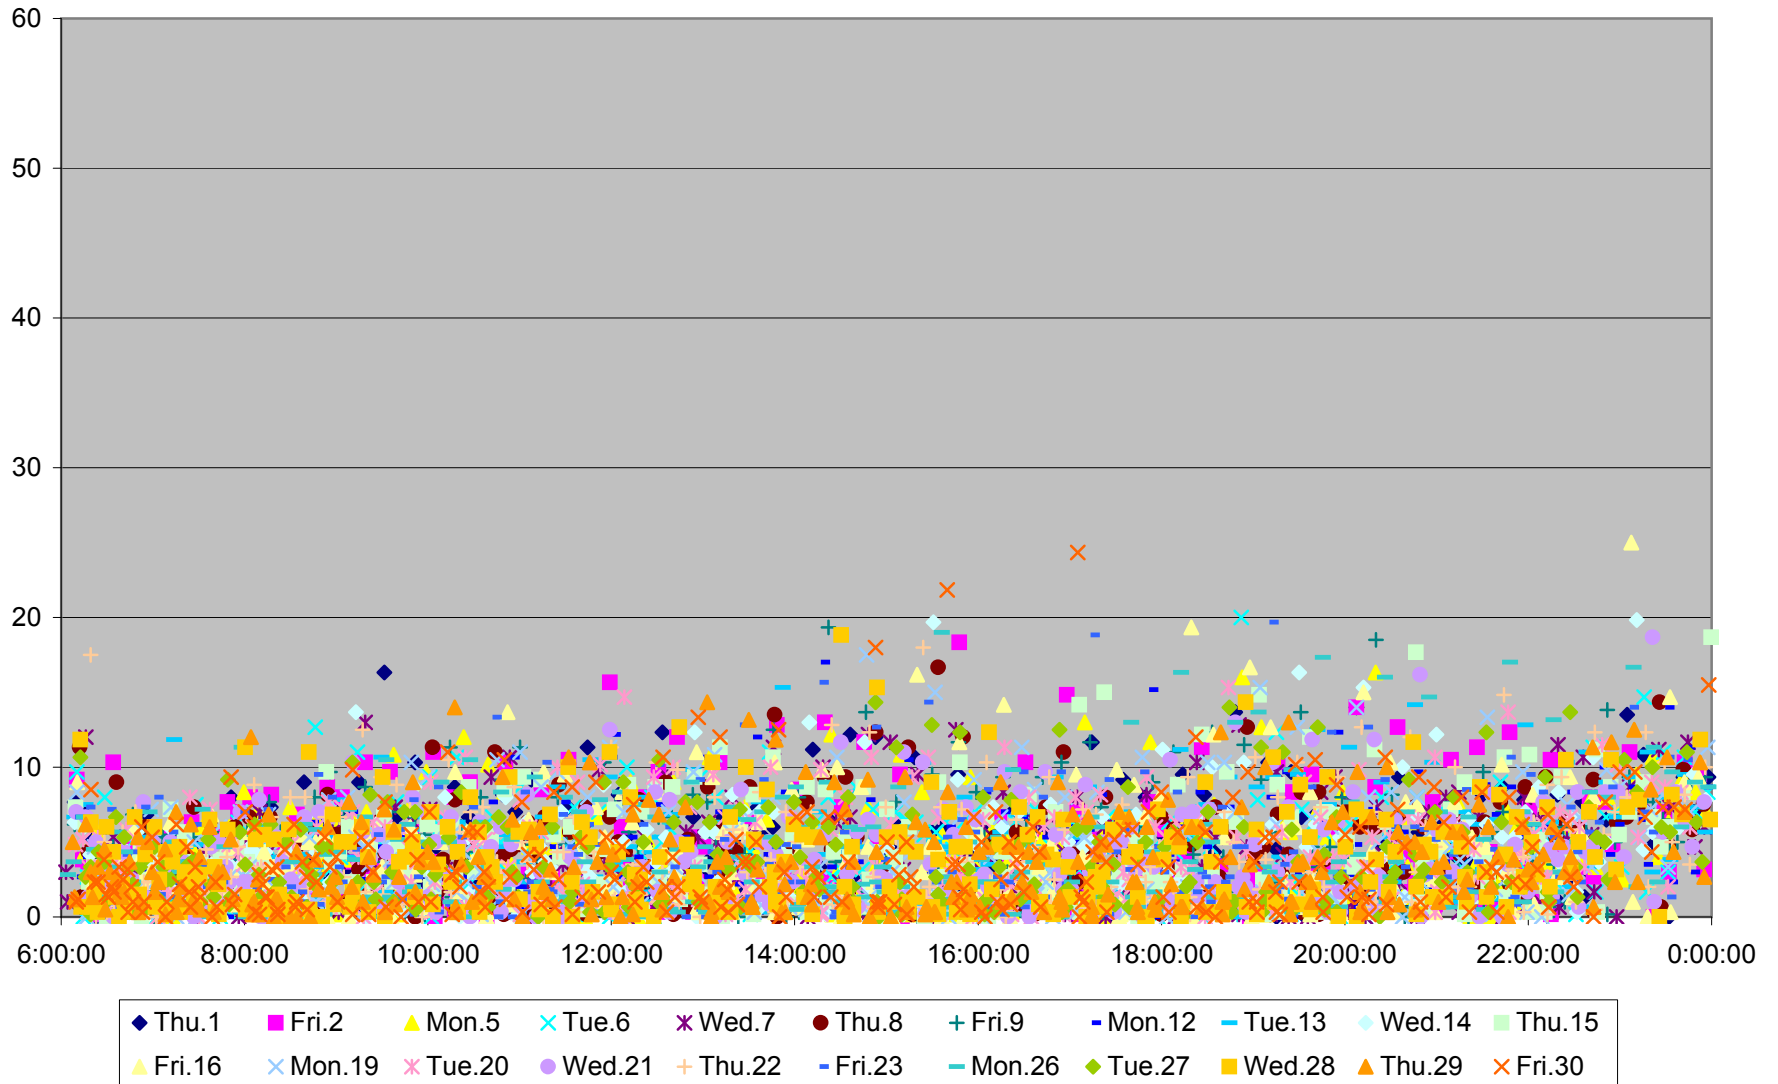

29 Dufferin Headways at Eglinton Southbound March 2012