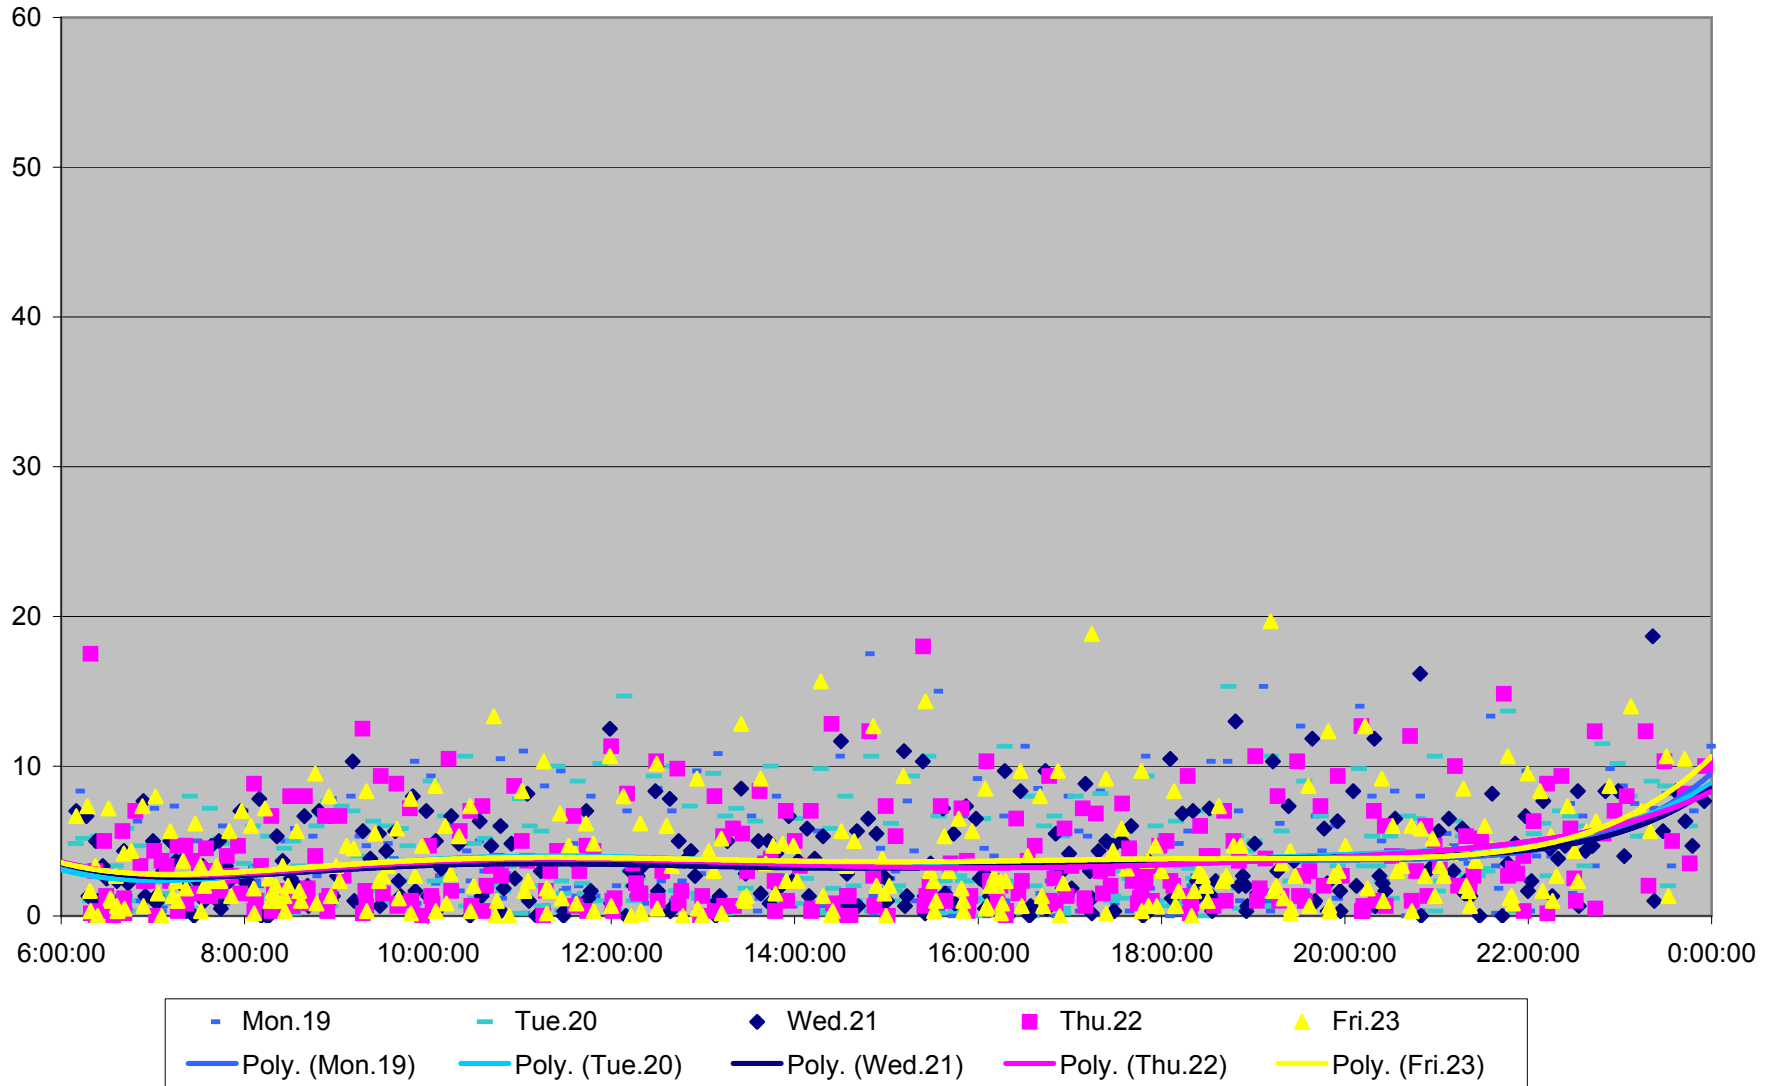

29 Dufferin Headways at Eglinton Southbound March 2012

29 Dufferin Headways at Eglinton Southbound March 2012

29 Dufferin Headways at Eglinton Southbound March 2012

29 Dufferin Headways at Eglinton Southbound March 2012