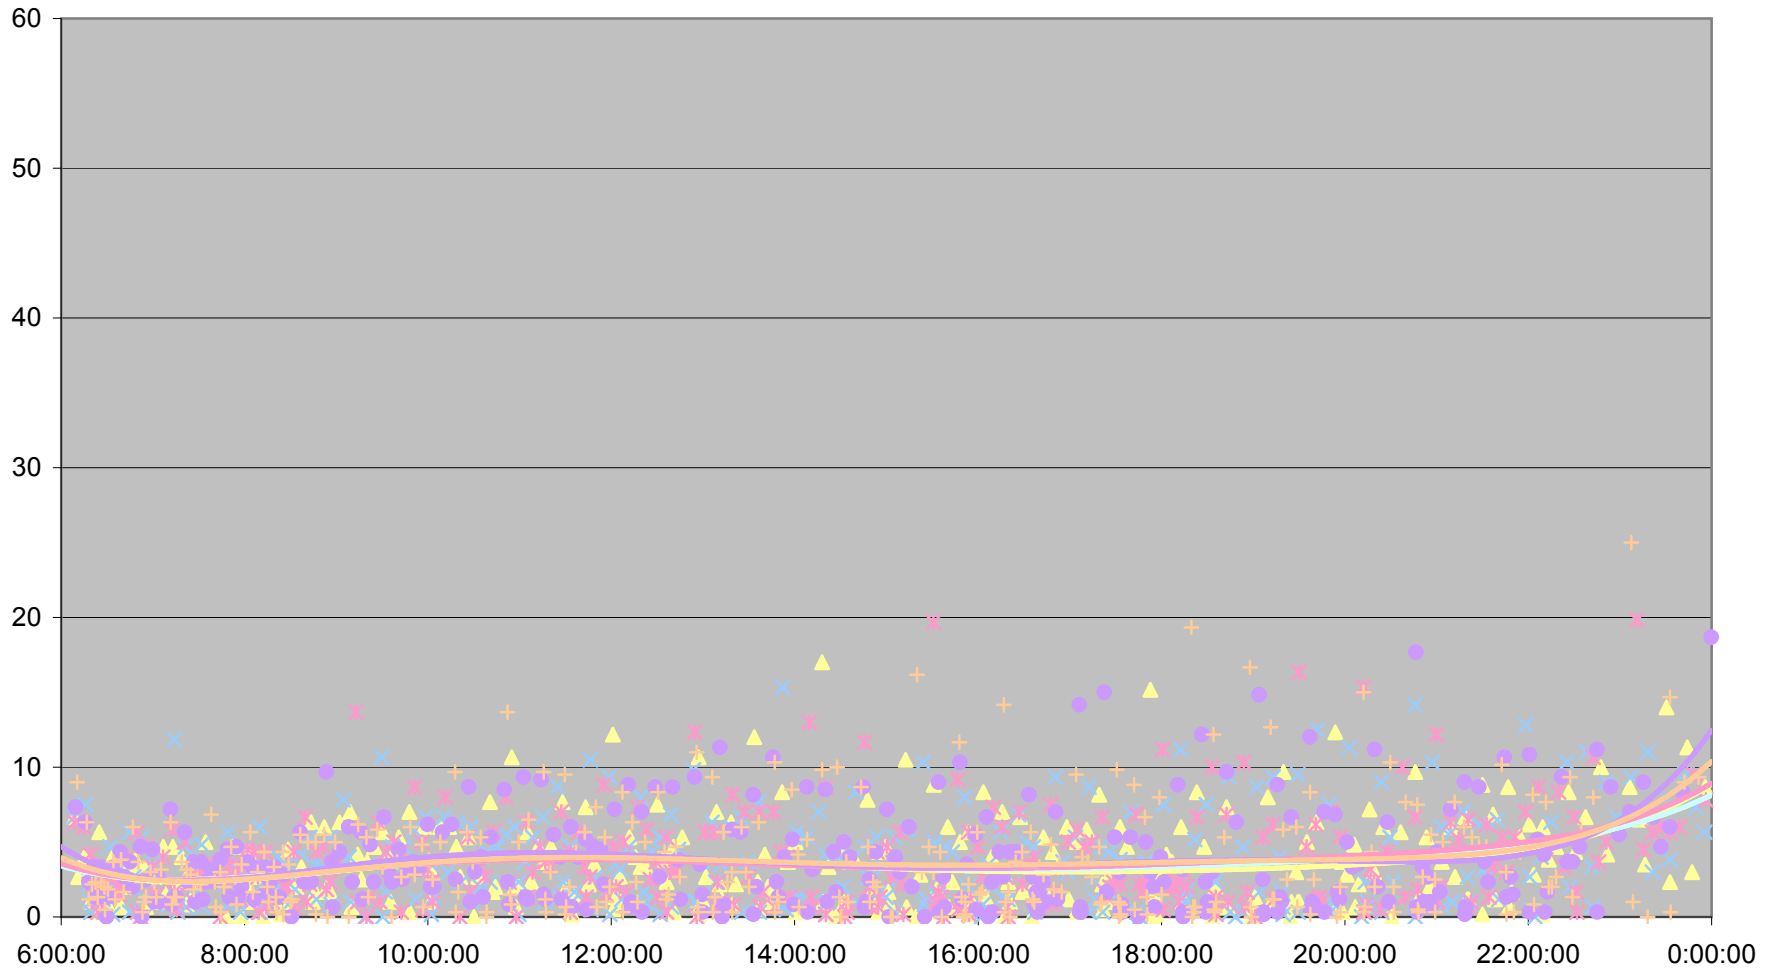

29 Dufferin Headways at Eglinton Southbound March 2012

29 Dufferin Headways at Eglinton Southbound March 2012

29 Dufferin Headways at Eglinton Southbound March 2012

29 Dufferin Headways at Eglinton Southbound March 2012