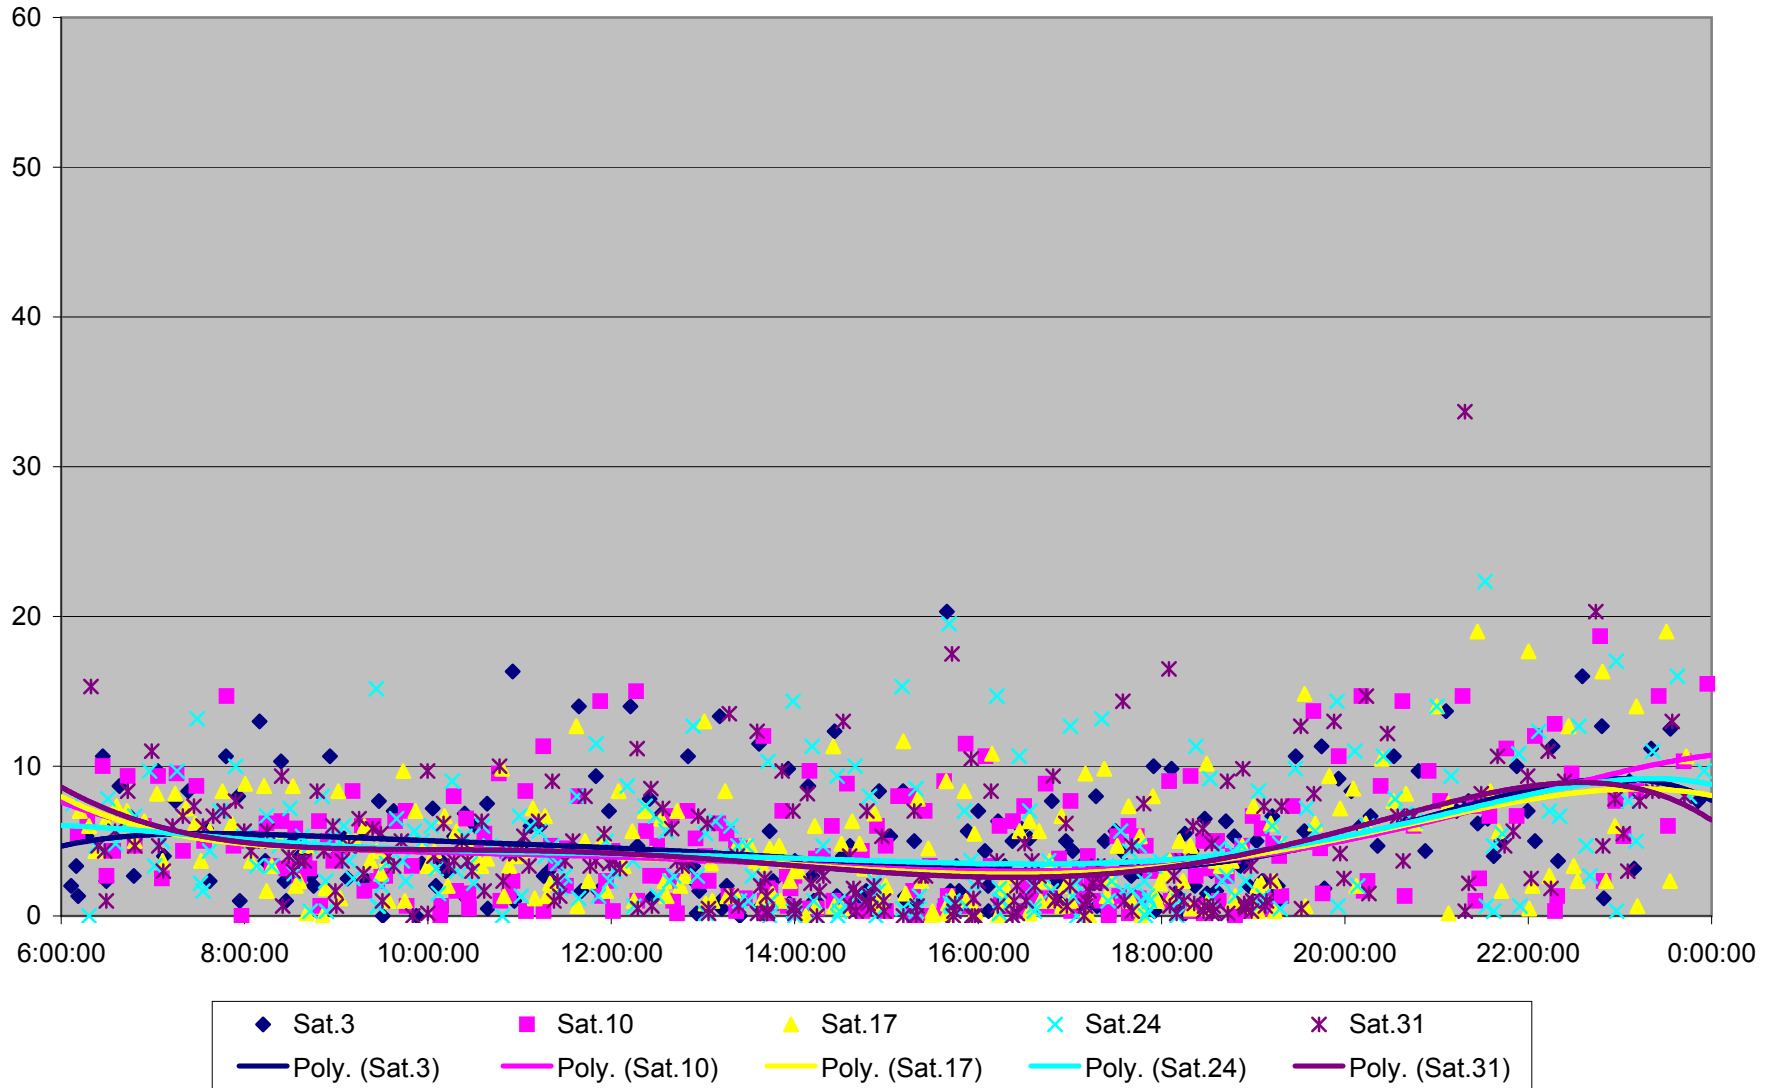

29 Dufferin Headways at Eglinton Southbound March 2012