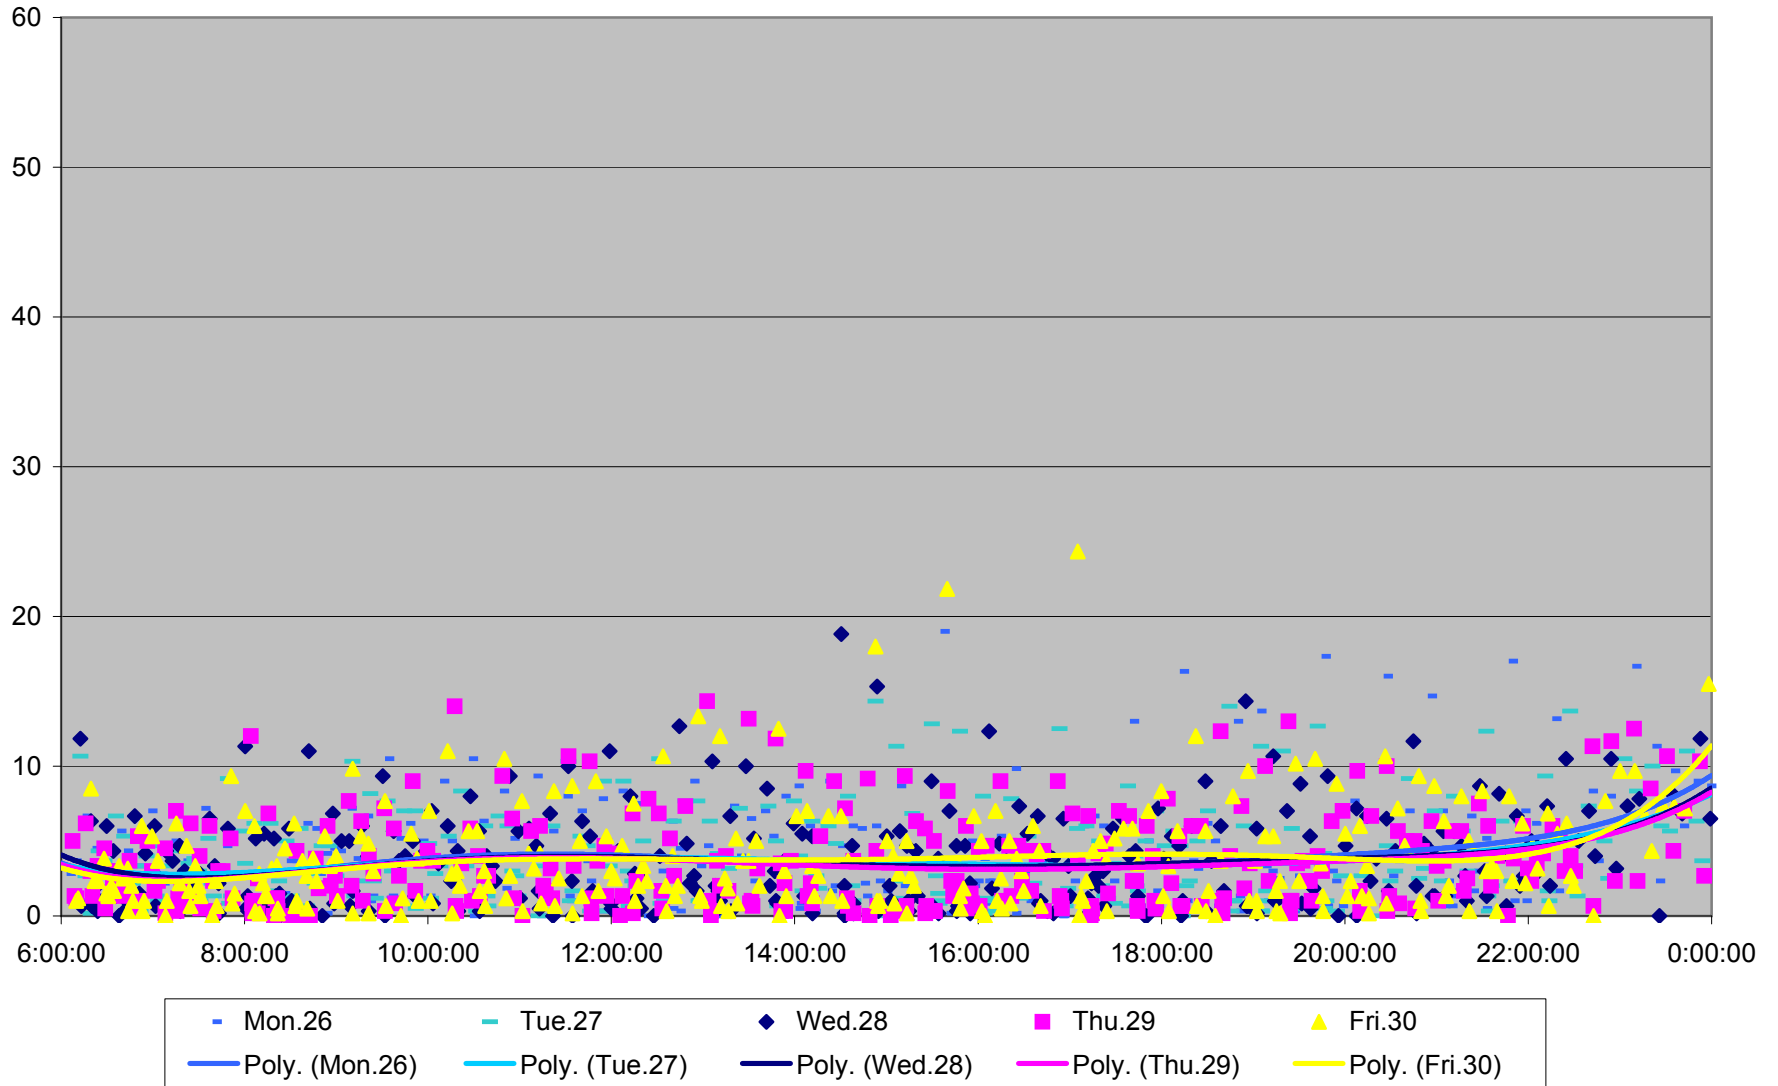

29 Dufferin Headways at Eglinton Southbound March 2012