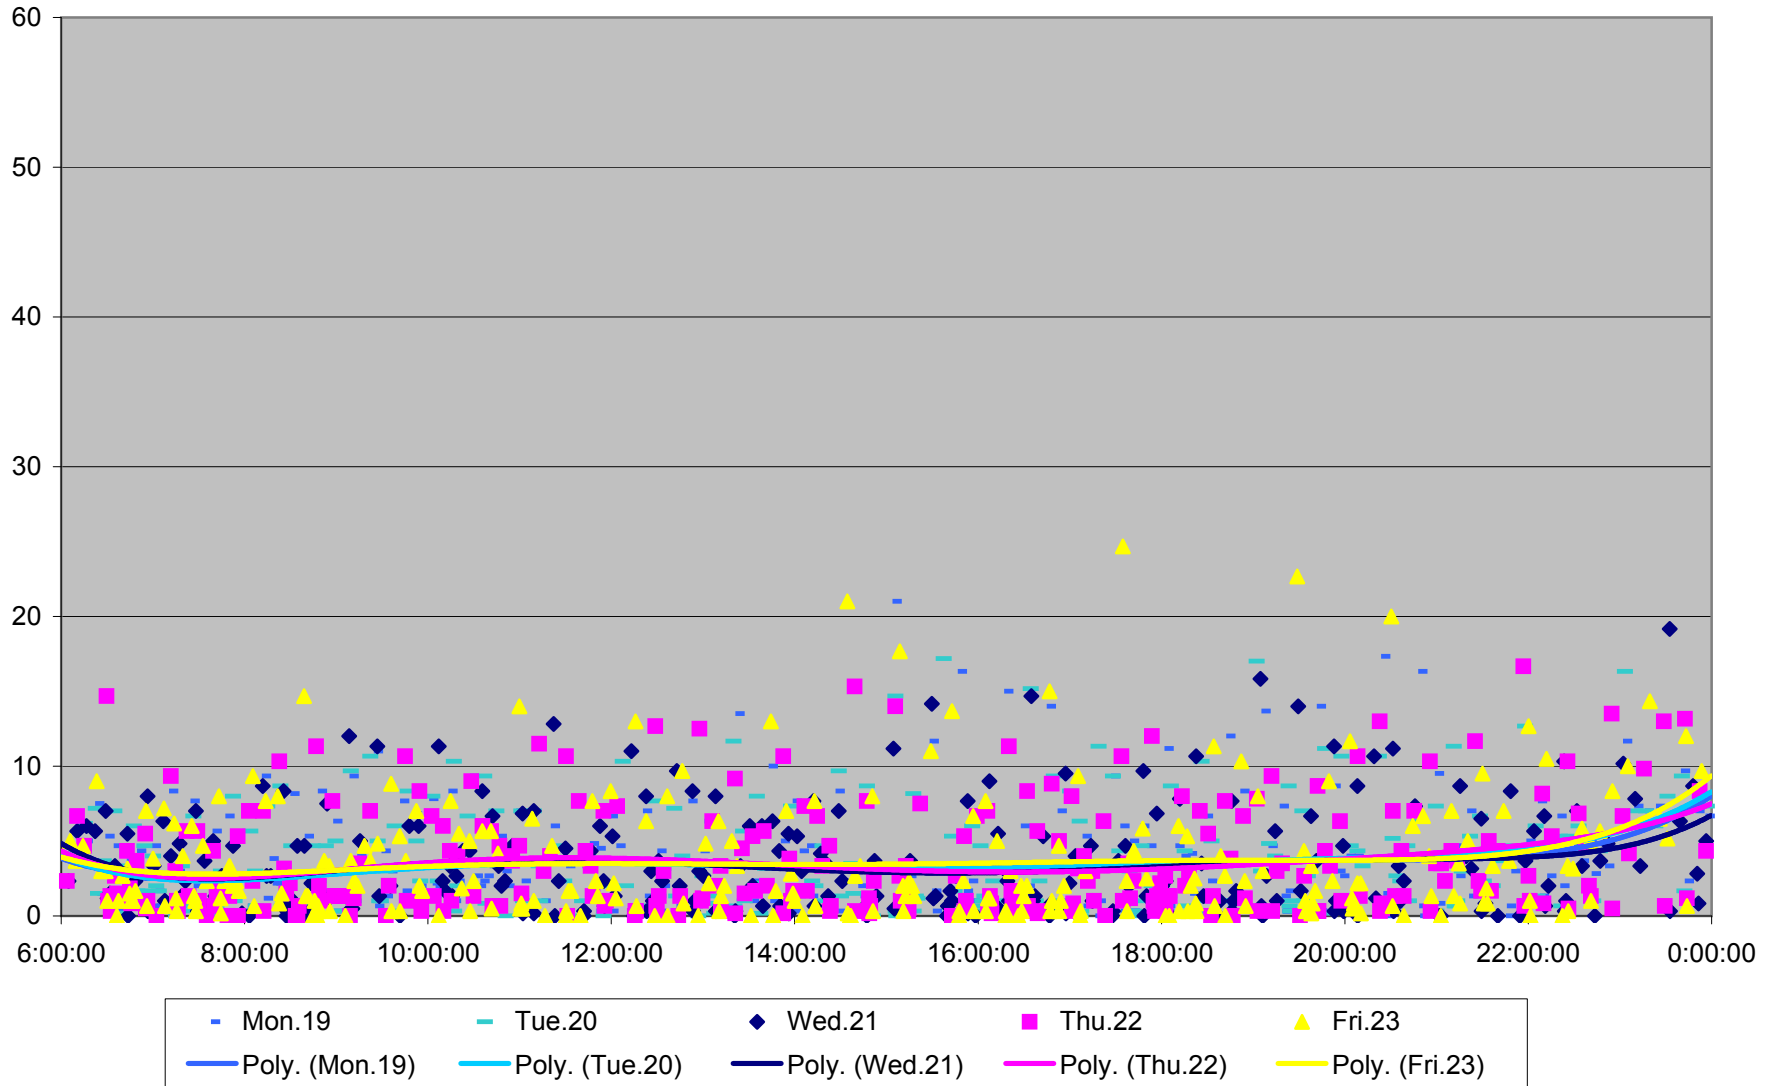

29 Dufferin Headways at Bloor Southbound March 2012

29 Dufferin Headways at Bloor Southbound March 2012

29 Dufferin Headways at Bloor Southbound March 2012

29 Dufferin Headways at Bloor Southbound March 2012