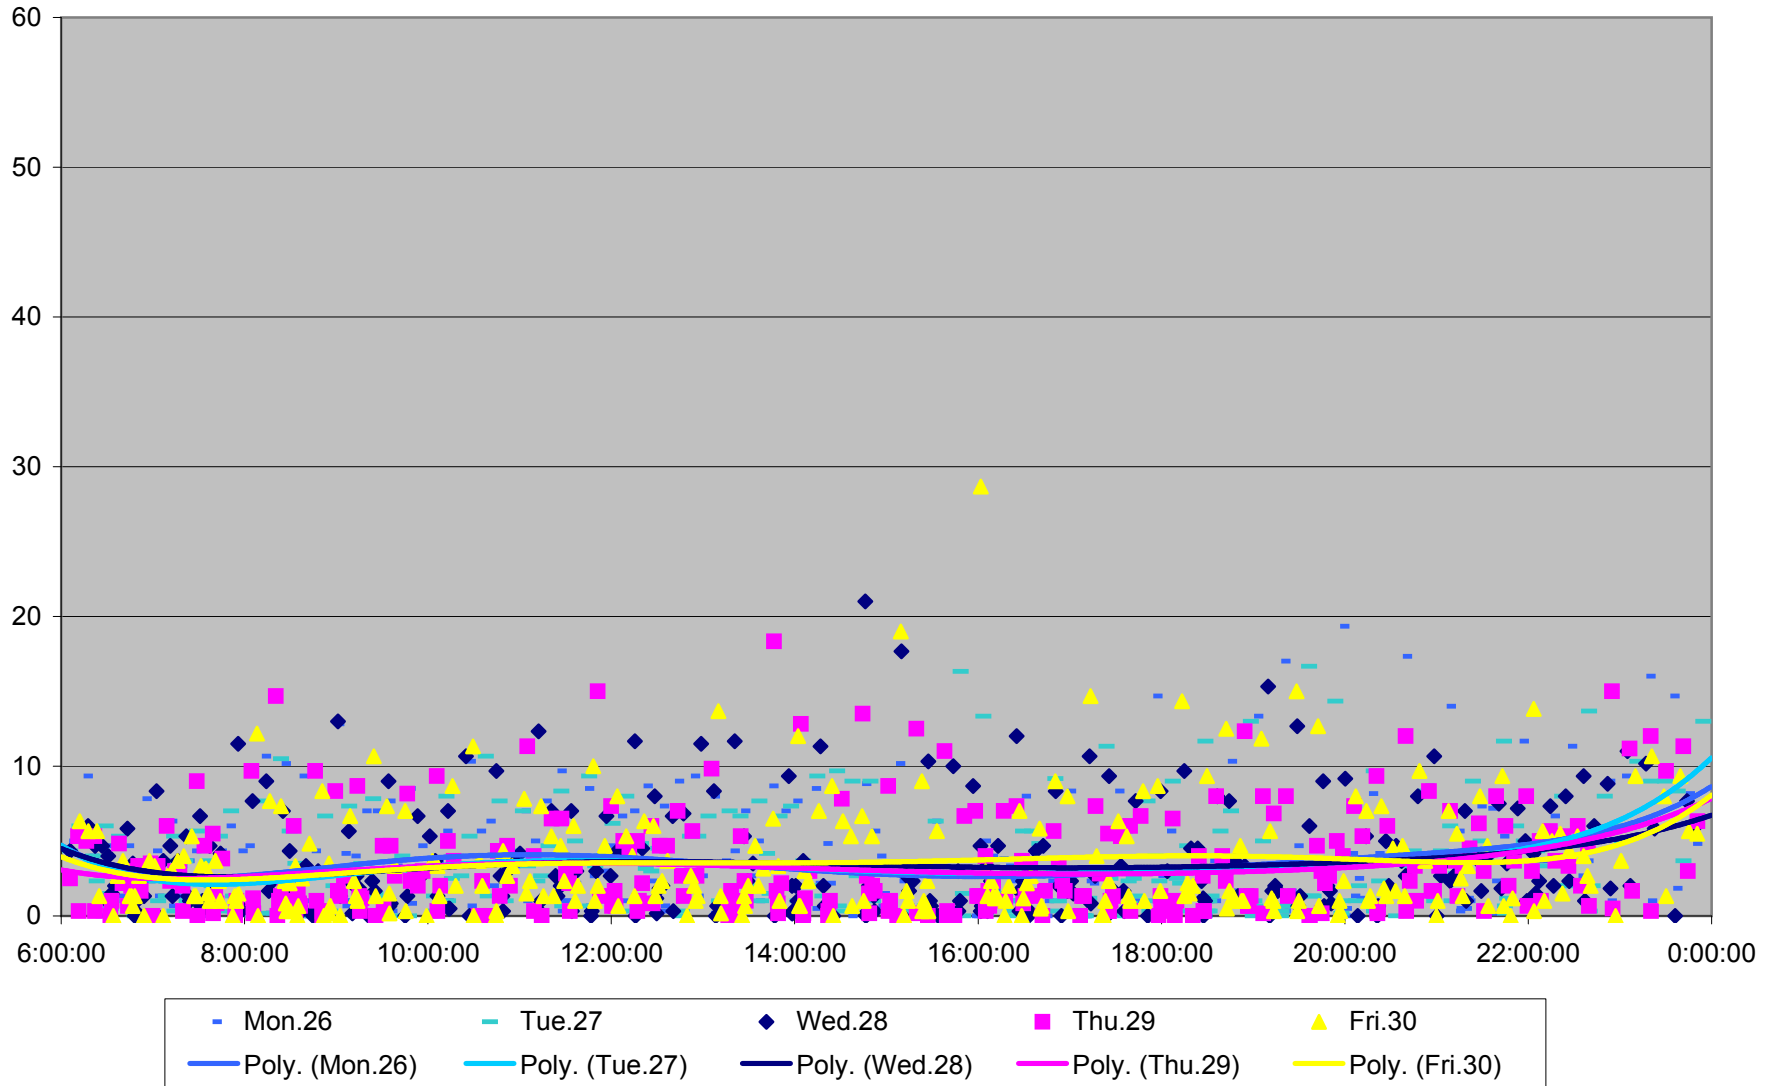

29 Dufferin Headways at Bloor Southbound March 2012