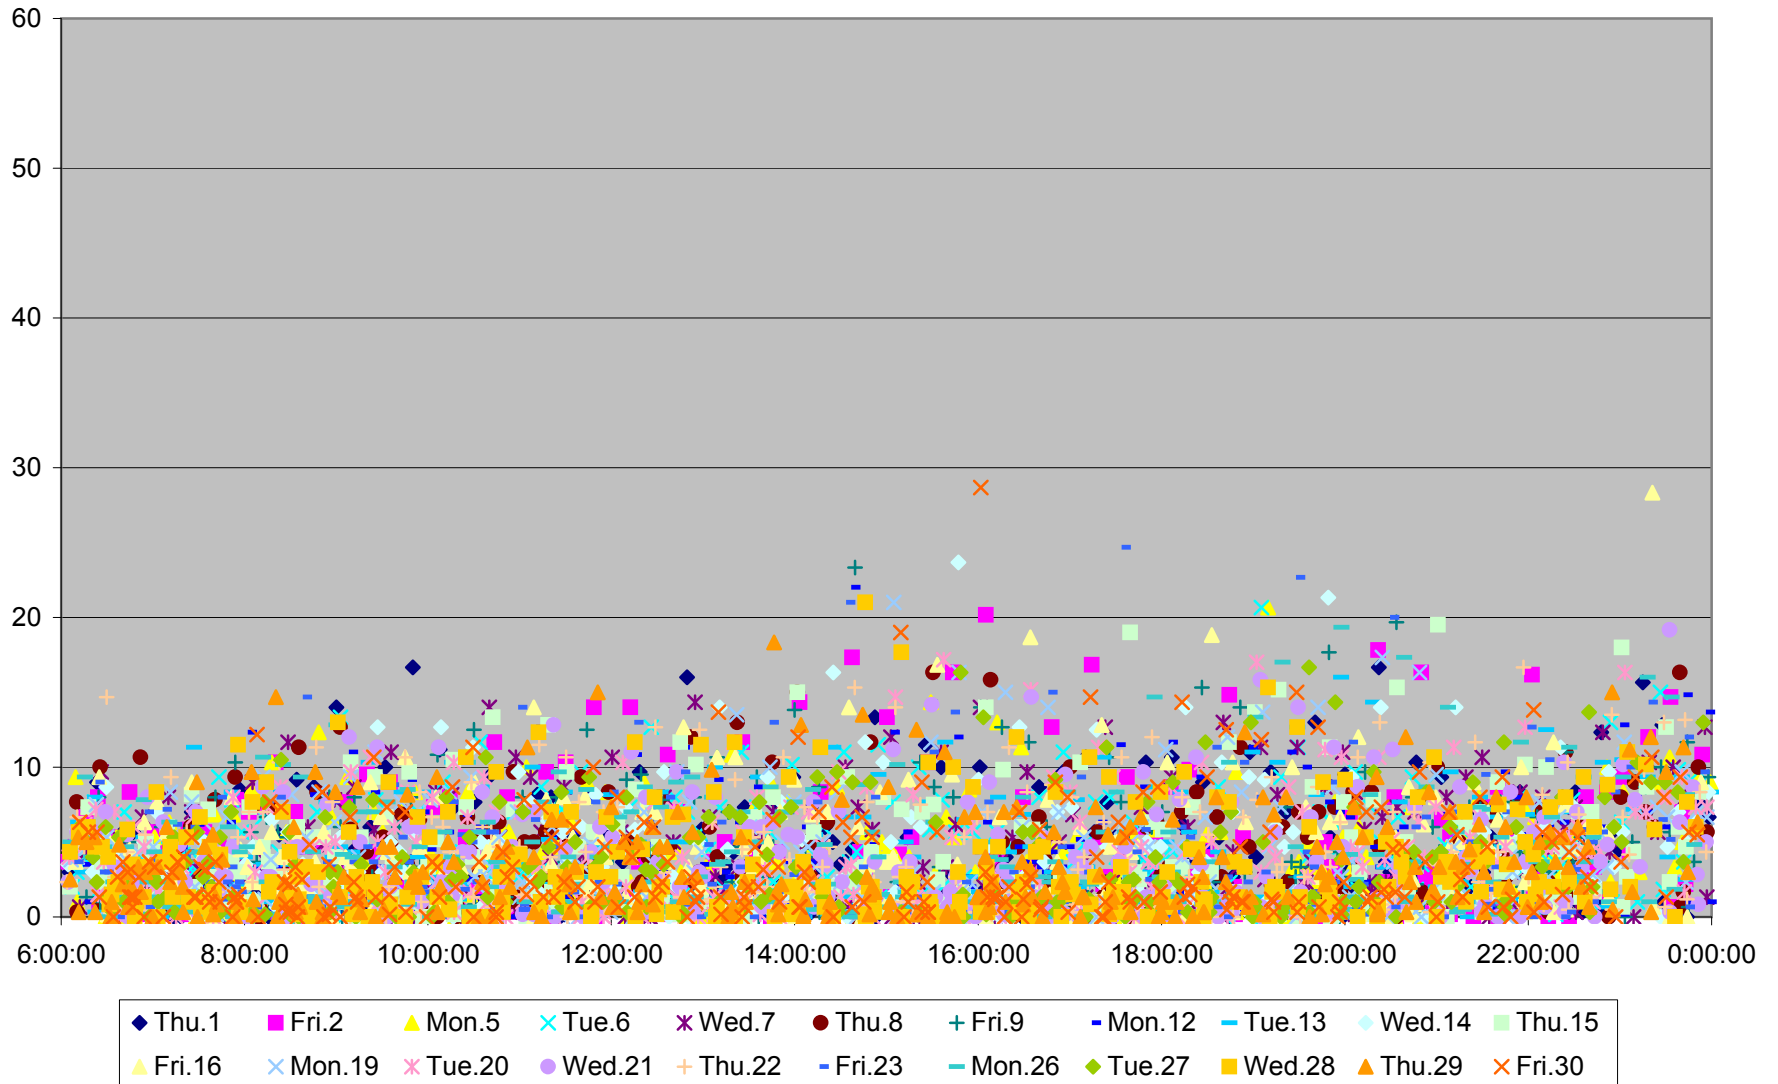

29 Dufferin Headways at Bloor Southbound March 2012