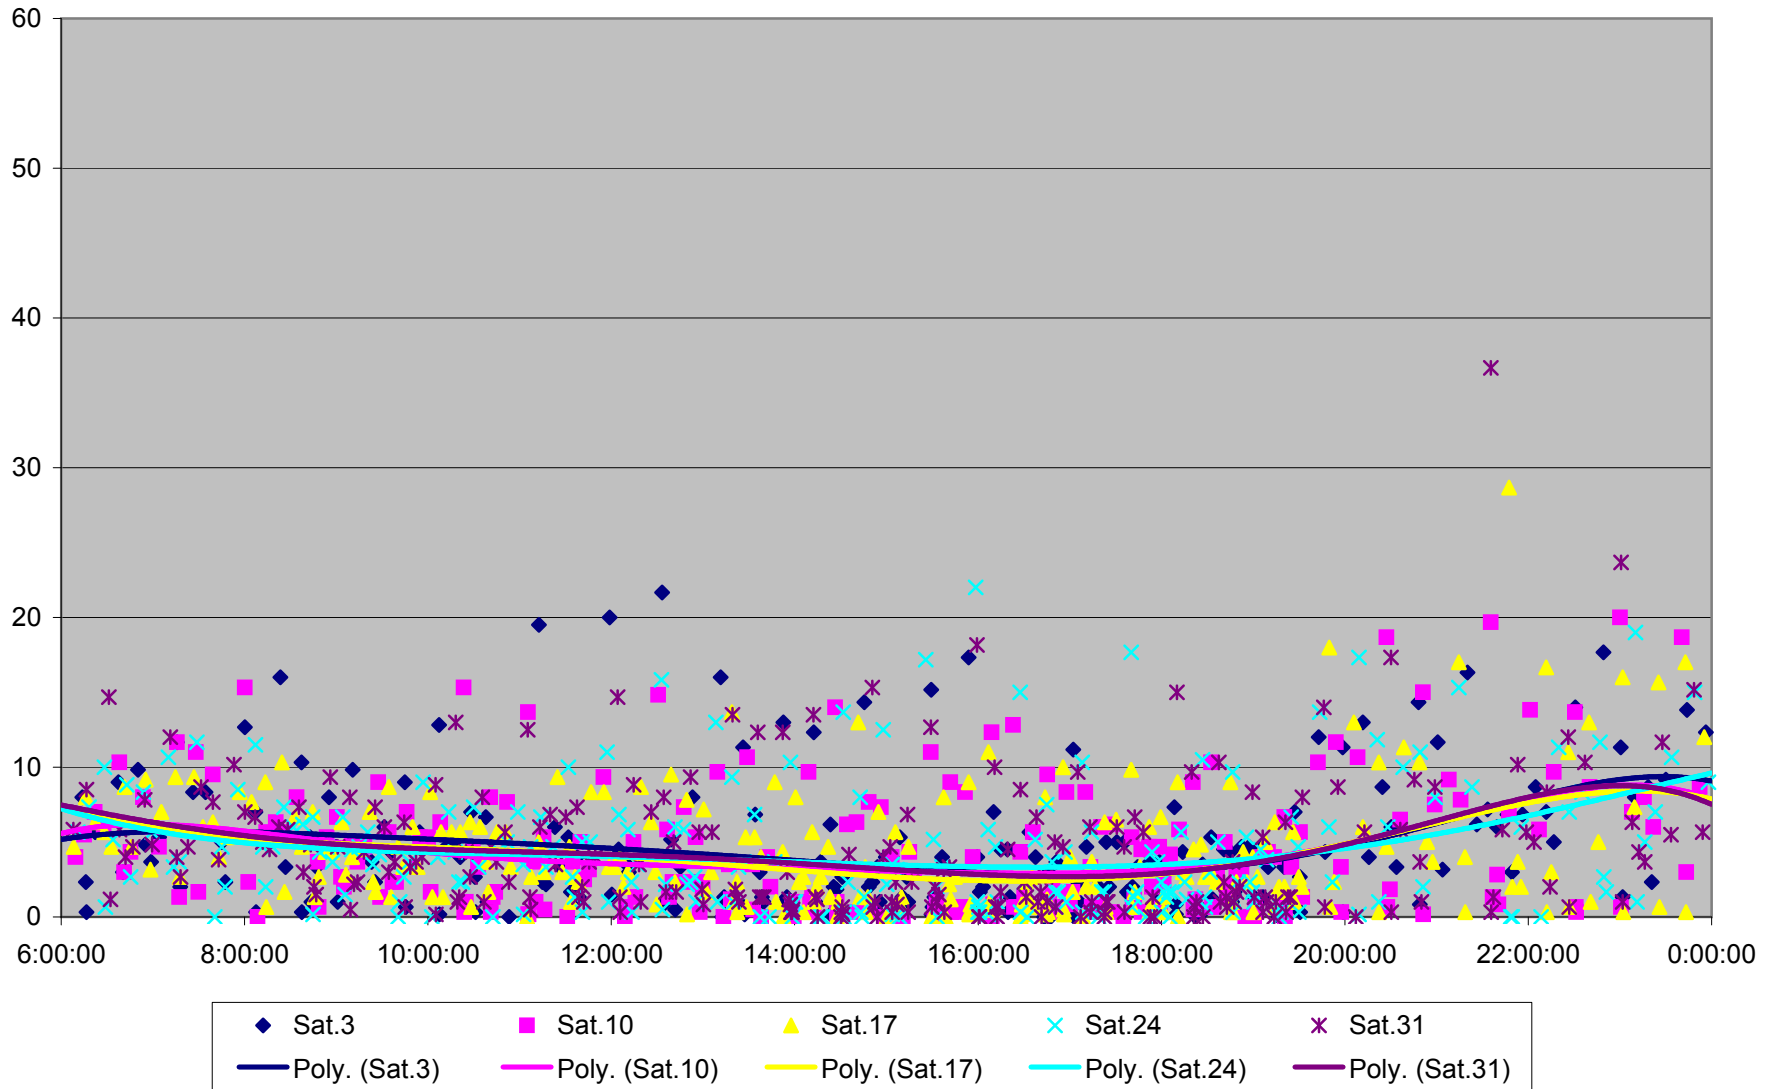

29 Dufferin Headways at Bloor Southbound March 2012