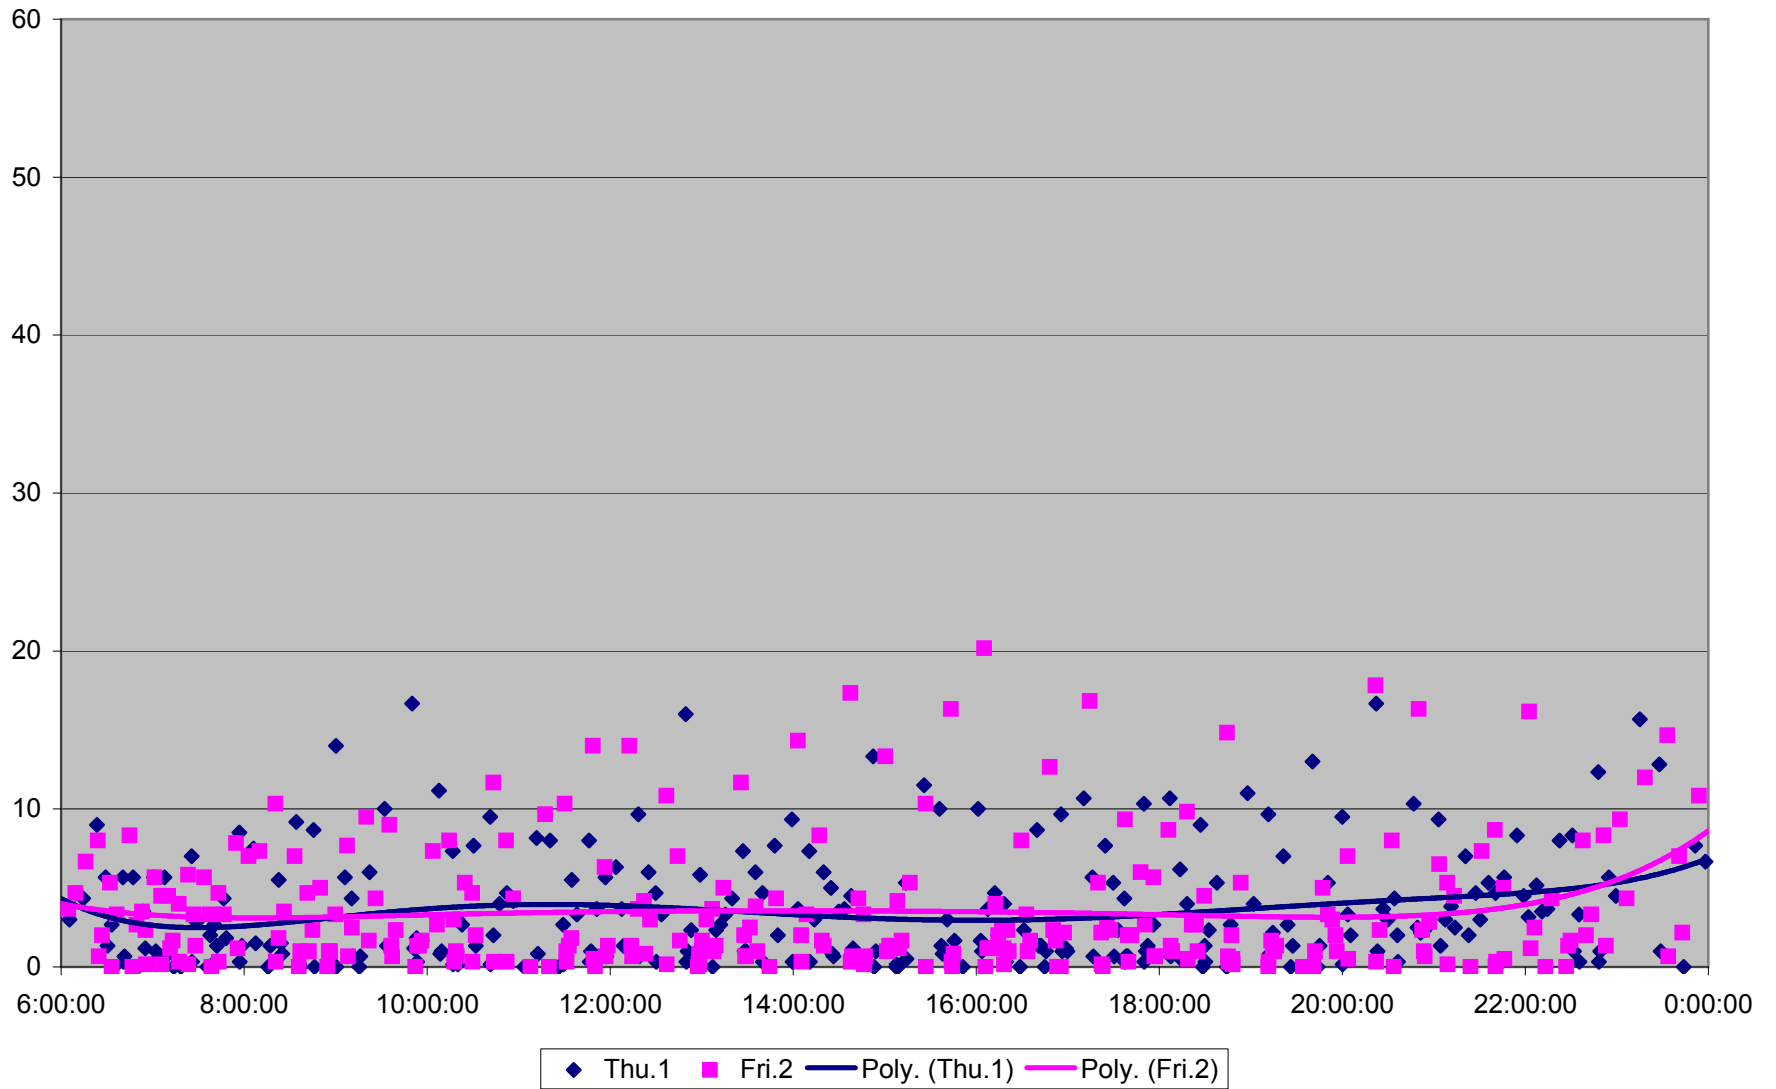

29 Dufferin Headways at Bloor Southbound March 2012

29 Dufferin Headways at Bloor Southbound March 2012

29 Dufferin Headways at Bloor Southbound March 2012

29 Dufferin Headways at Bloor Southbound March 2012