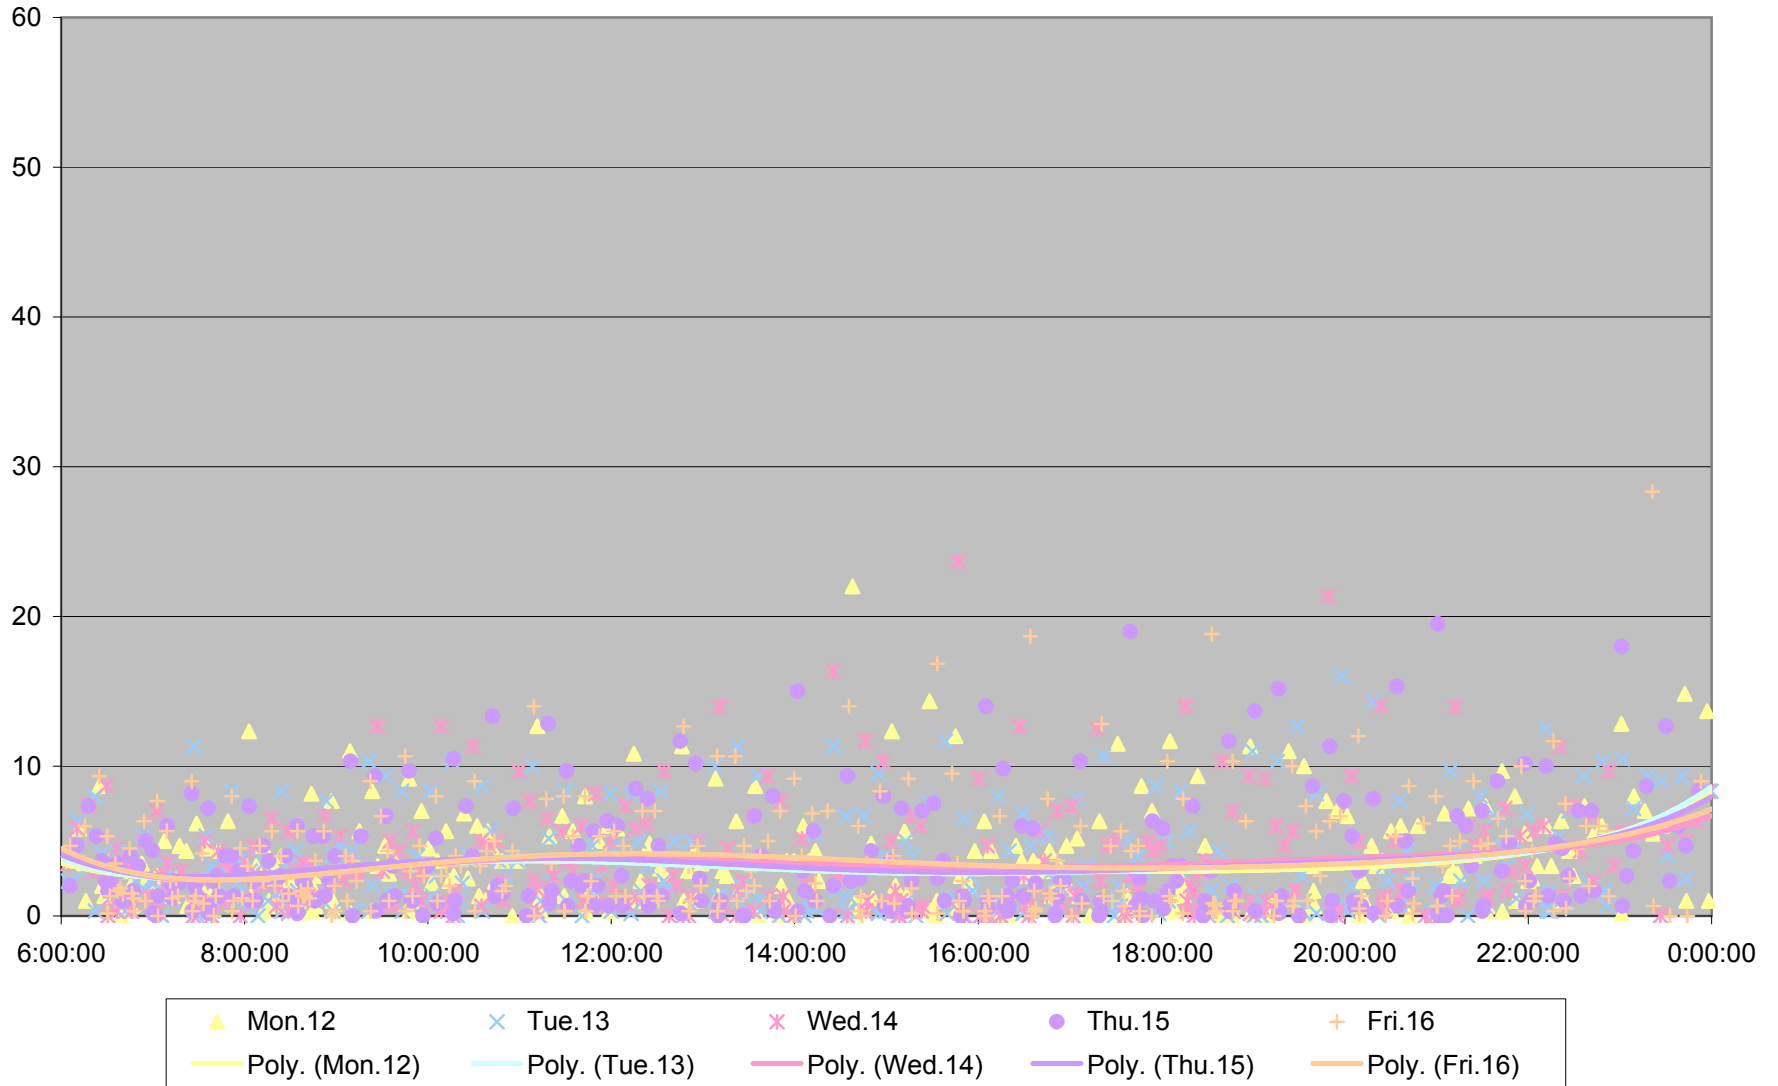

29 Dufferin Headways at Bloor Southbound March 2012

29 Dufferin Headways at Bloor Southbound March 2012

29 Dufferin Headways at Bloor Southbound March 2012

29 Dufferin Headways at Bloor Southbound March 2012