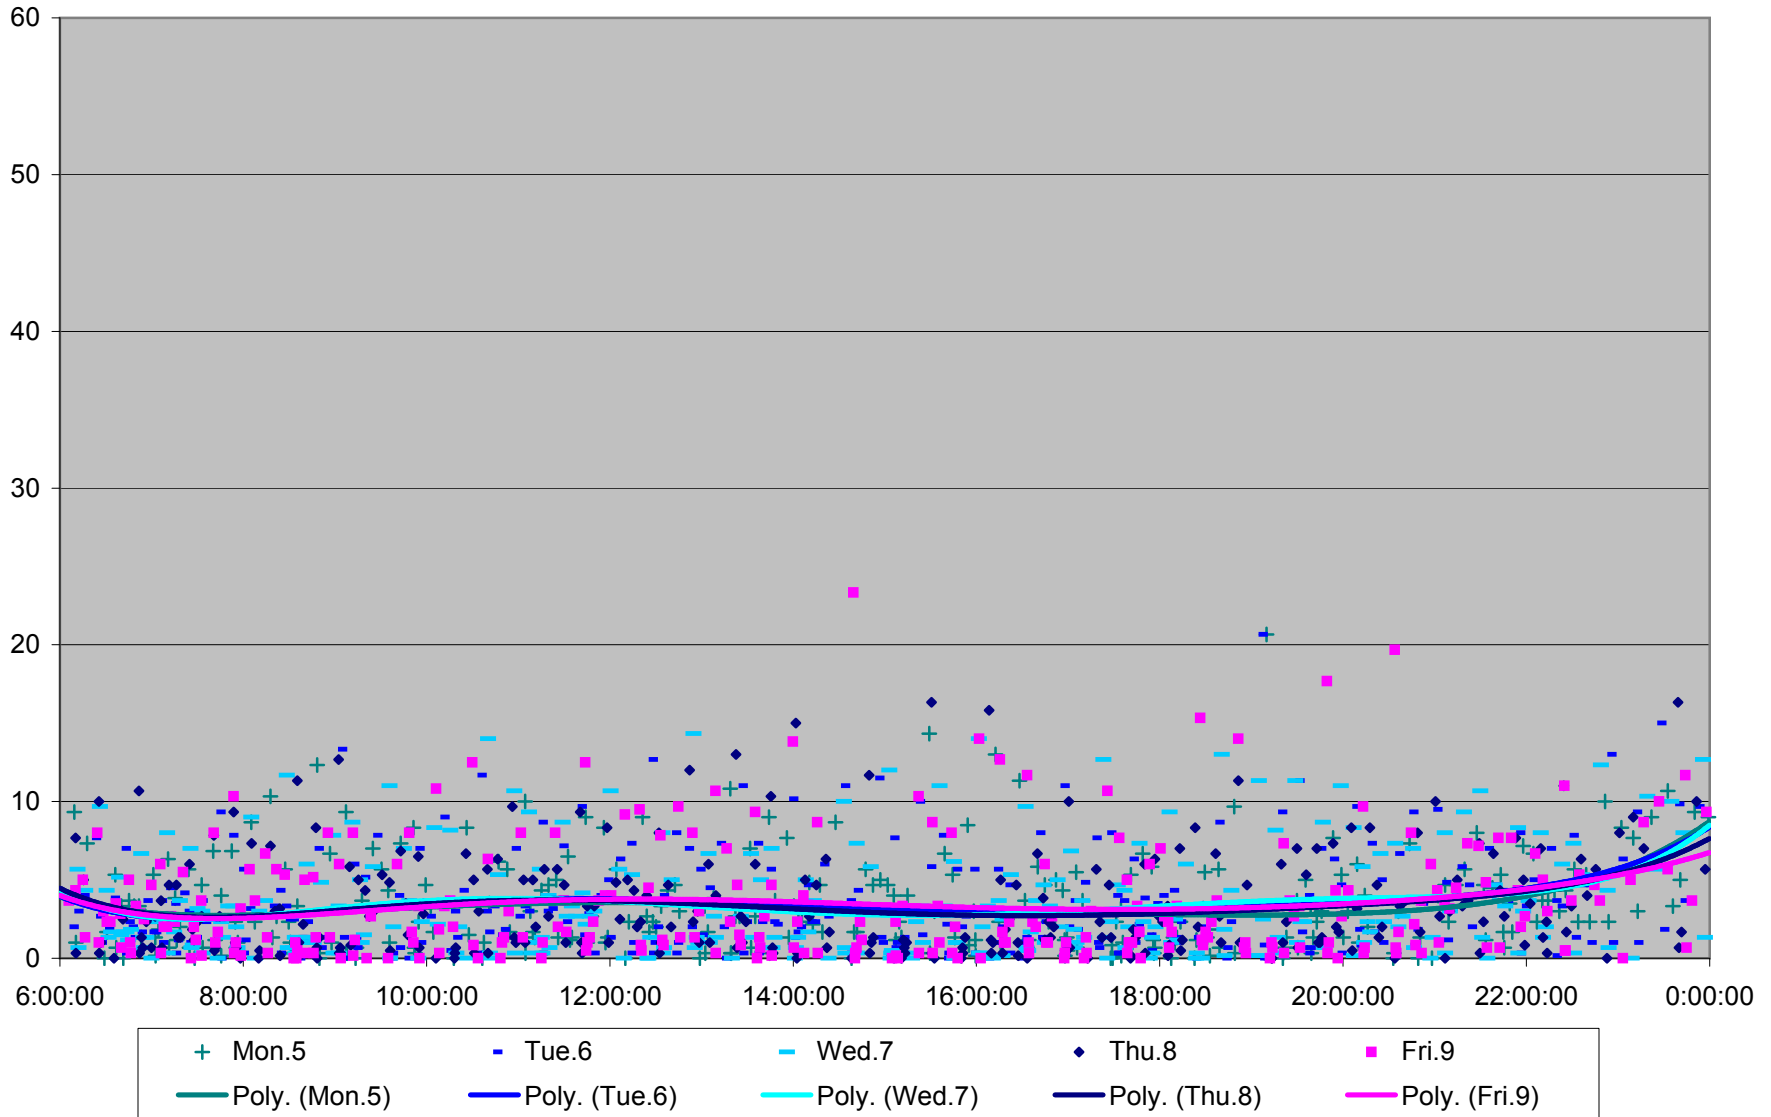

29 Dufferin Headways at Bloor Southbound March 2012

29 Dufferin Headways at Bloor Southbound March 2012

29 Dufferin Headways at Bloor Southbound March 2012

29 Dufferin Headways at Bloor Southbound March 2012