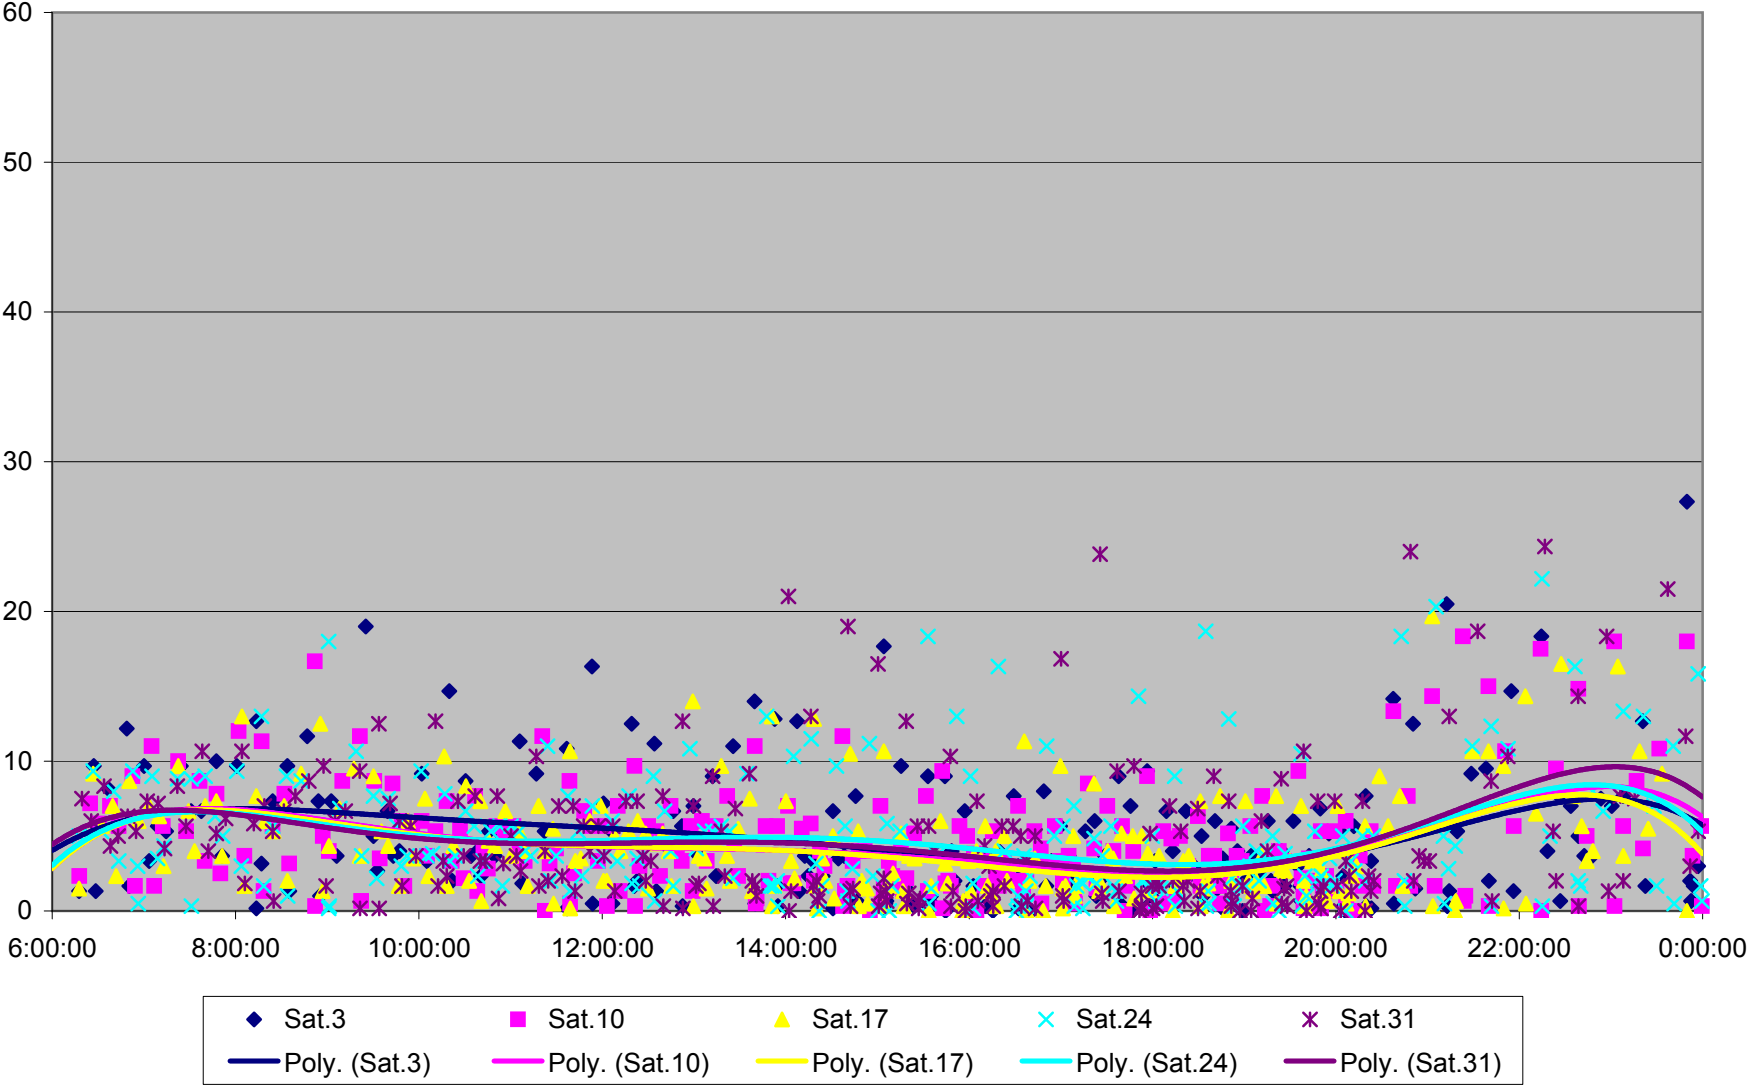

29 Dufferin Headways at Lawrence Northbound March 2012

29 Dufferin Headways at Lawrence Northbound March 2012

- | | | | | | | | | | | |
|----------|----------|----------|----------|----------|----------|----------|----------|----------|----------|----------|
| ◆ Thu.1 | ■ Fri.2 | ▲ Mon.5 | × Tue.6 | × Wed.7 | ● Thu.8 | + Fri.9 | - Mon.12 | - Tue.13 | ◇ Wed.14 | ■ Thu.15 |
| ▲ Fri.16 | × Mon.19 | × Tue.20 | ● Wed.21 | + Thu.22 | - Fri.23 | - Mon.26 | ◇ Tue.27 | ■ Wed.28 | ▲ Thu.29 | × Fri.30 |

29 Dufferin Headways at Lawrence Northbound March 2012

29 Dufferin Headways at Lawrence Northbound March 2012