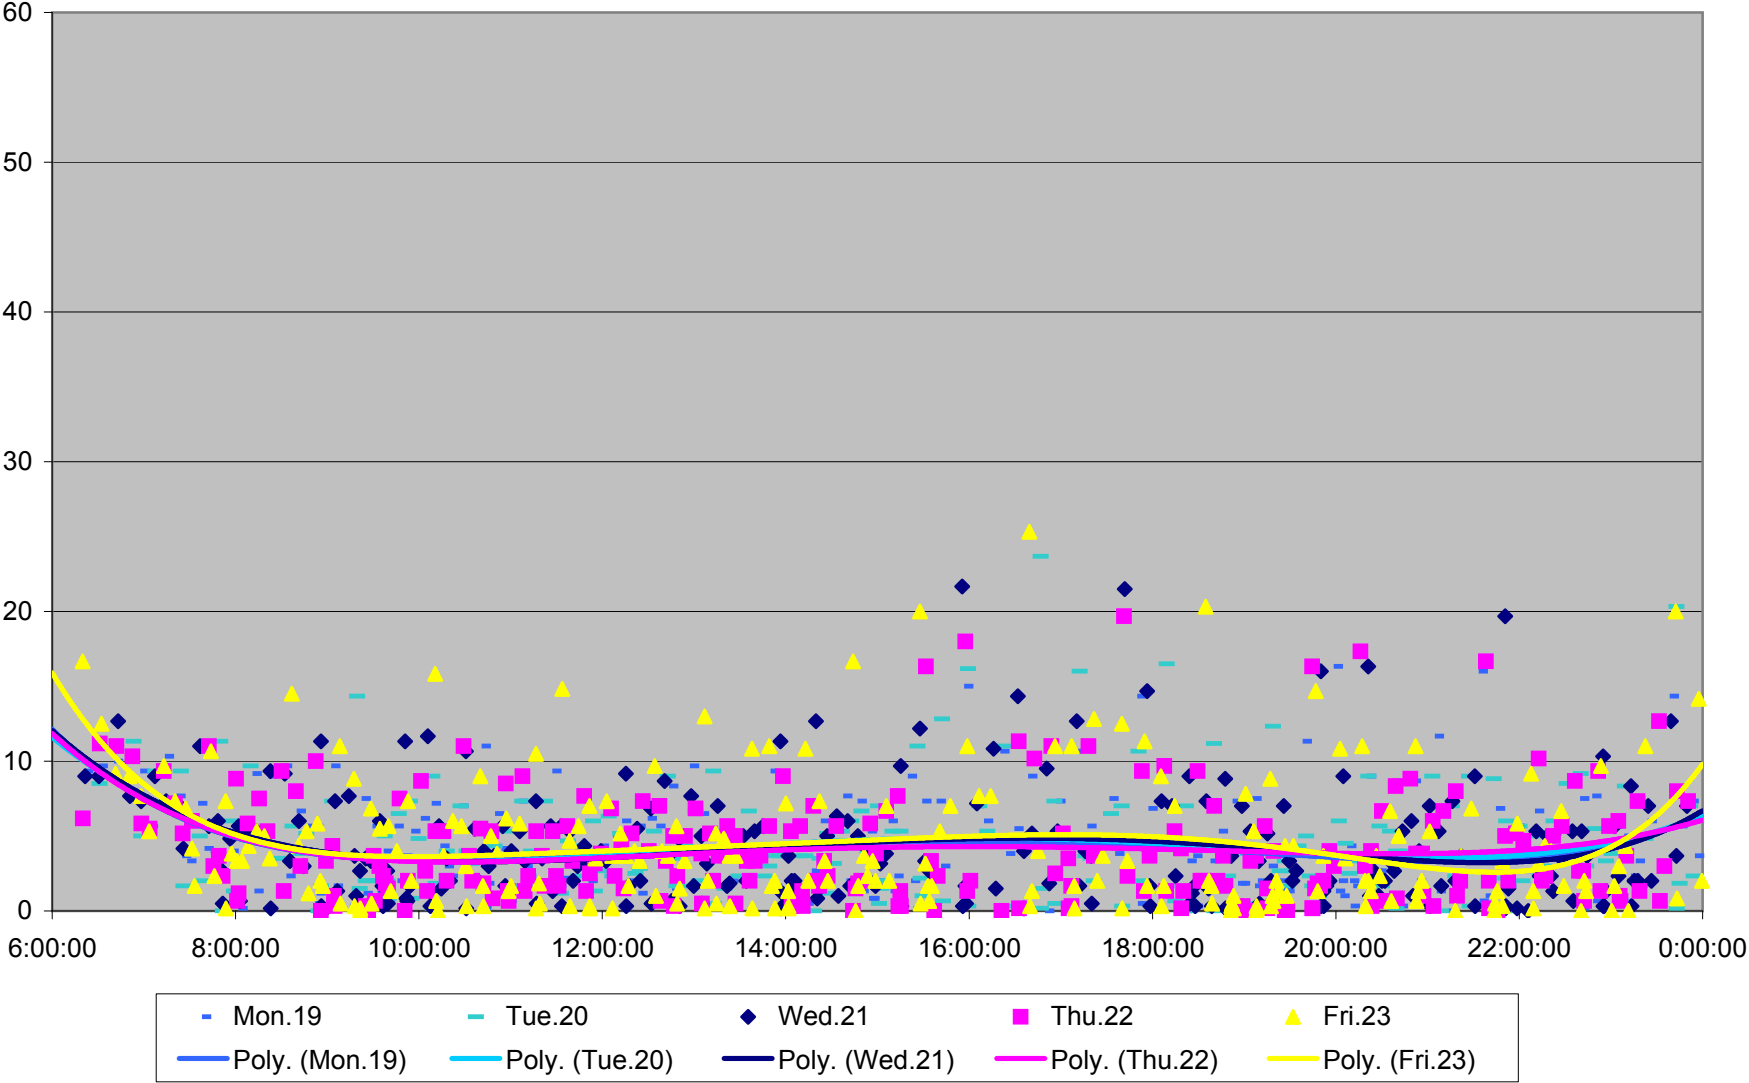

29 Dufferin Headways at Lawrence Northbound March 2012

29 Dufferin Headways at Lawrence Northbound March 2012

29 Dufferin Headways at Lawrence Northbound March 2012

29 Dufferin Headways at Lawrence Northbound March 2012

29 Dufferin Headways at Lawrence Northbound March 2012

29 Dufferin Headways at Lawrence Northbound March 2012

- | | | | | | | | | | | |
|----------|----------|----------|----------|----------|----------|----------|----------|----------|----------|----------|
| ◆ Thu.1 | ■ Fri.2 | ▲ Mon.5 | × Tue.6 | × Wed.7 | ● Thu.8 | + Fri.9 | - Mon.12 | - Tue.13 | ◇ Wed.14 | ■ Thu.15 |
| ▲ Fri.16 | × Mon.19 | × Tue.20 | ● Wed.21 | + Thu.22 | - Fri.23 | - Mon.26 | ◇ Tue.27 | ■ Wed.28 | ▲ Thu.29 | × Fri.30 |

29 Dufferin Headways at Lawrence Northbound March 2012

29 Dufferin Headways at Lawrence Northbound March 2012