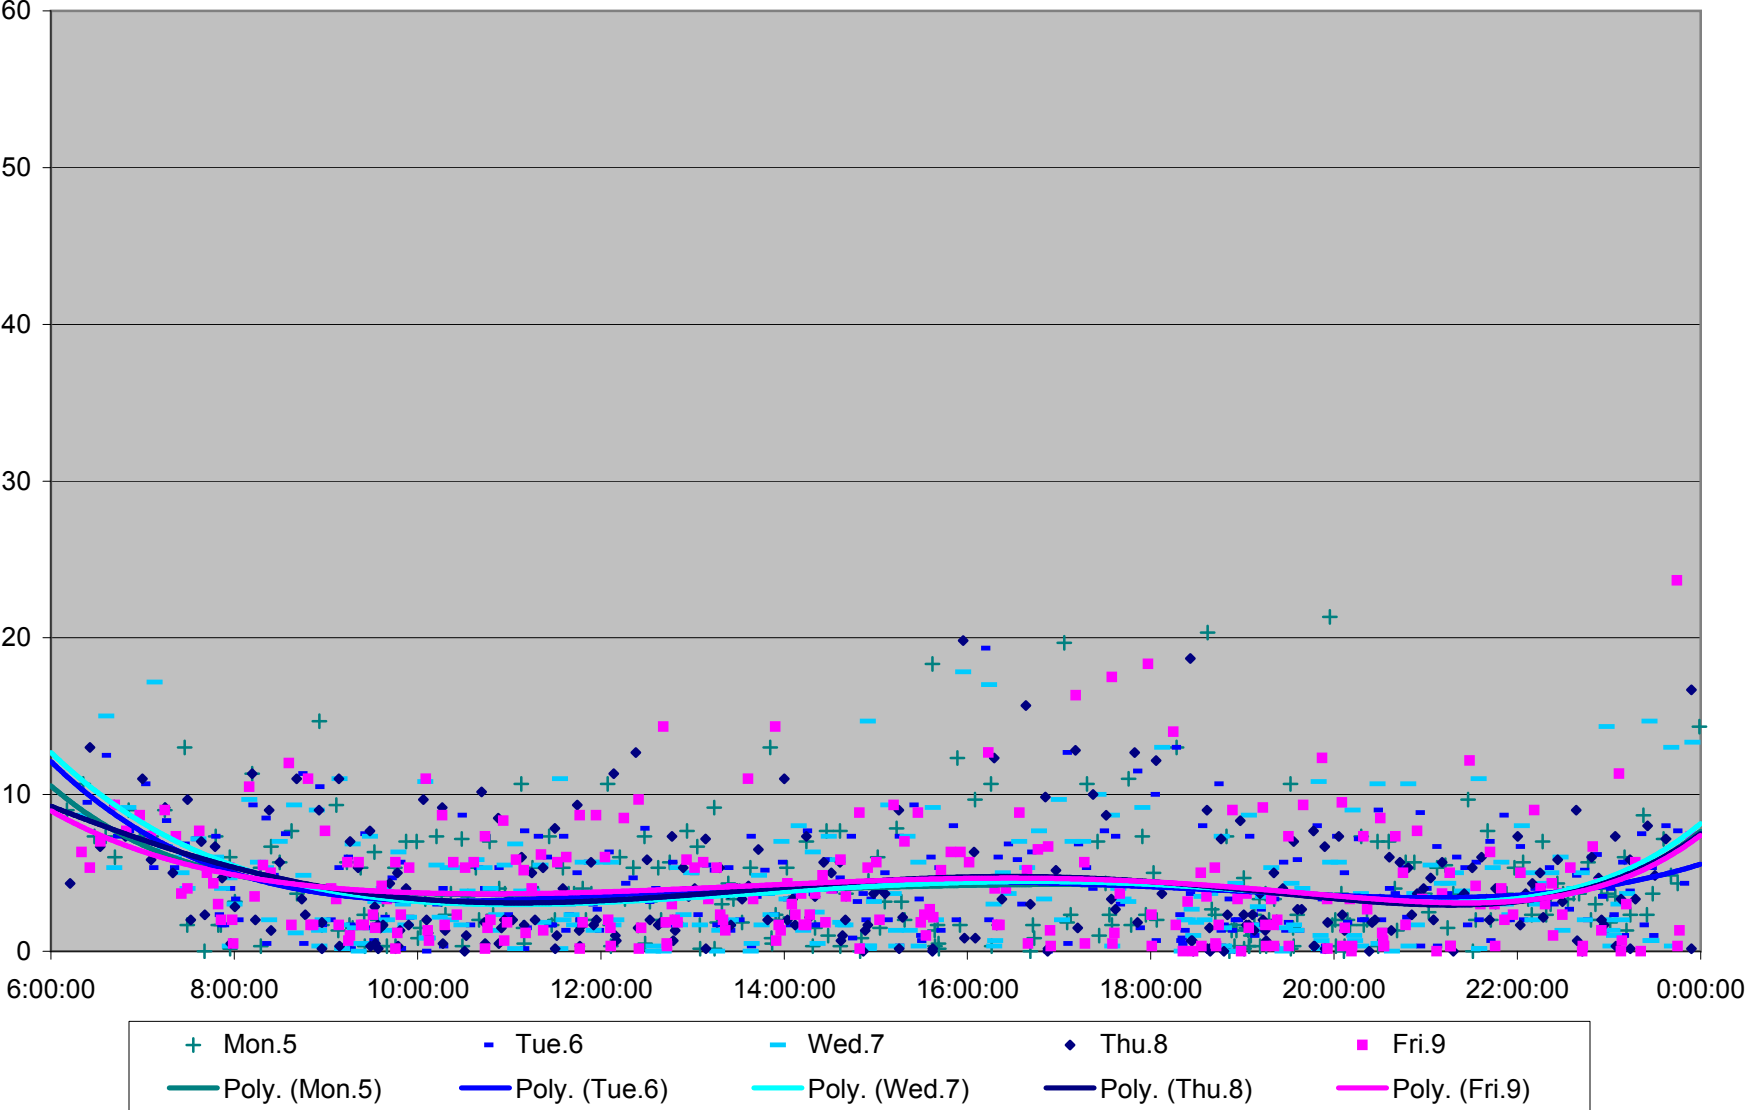

29 Dufferin Headways at Lawrence Northbound March 2012

29 Dufferin Headways at Lawrence Northbound March 2012

29 Dufferin Headways at Lawrence Northbound March 2012

29 Dufferin Headways at Lawrence Northbound March 2012

29 Dufferin Headways at Lawrence Northbound March 2012

29 Dufferin Headways at Lawrence Northbound March 2012

- | | | | | | | | | | | |
|----------|----------|----------|----------|----------|----------|----------|----------|----------|----------|----------|
| ◆ Thu.1 | ■ Fri.2 | ▲ Mon.5 | × Tue.6 | × Wed.7 | ● Thu.8 | + Fri.9 | - Mon.12 | - Tue.13 | ◇ Wed.14 | ■ Thu.15 |
| ▲ Fri.16 | × Mon.19 | × Tue.20 | ● Wed.21 | + Thu.22 | - Fri.23 | - Mon.26 | ◇ Tue.27 | ■ Wed.28 | ▲ Thu.29 | × Fri.30 |