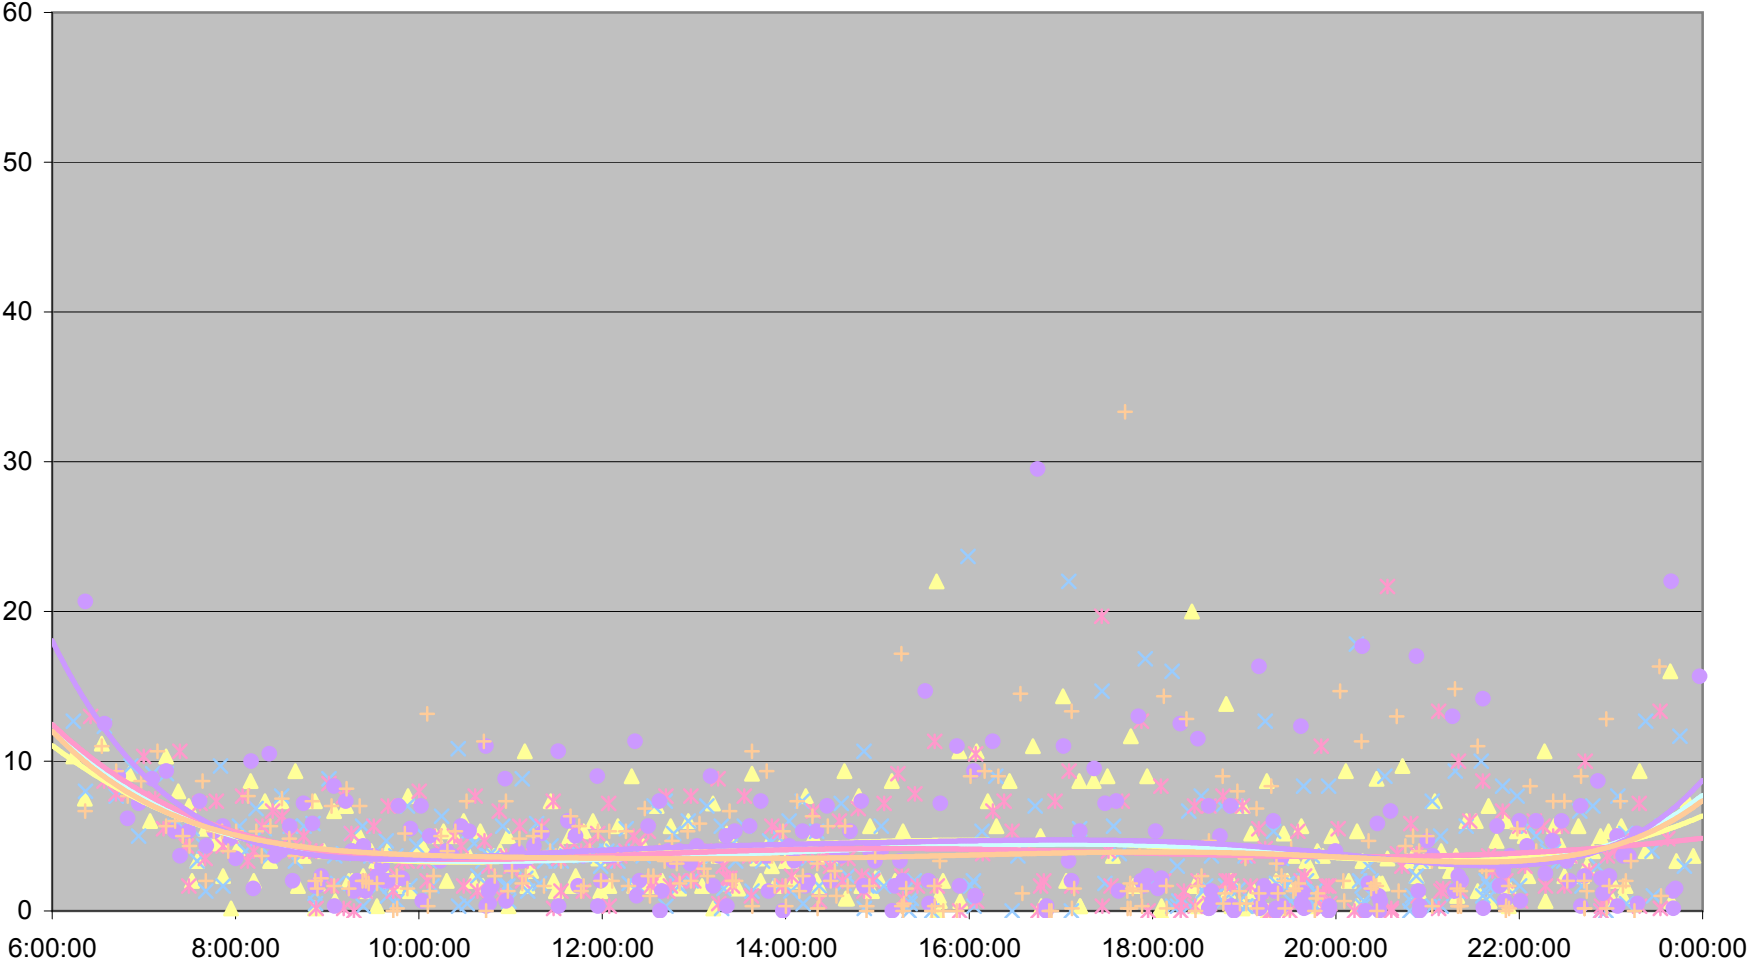

29 Dufferin Headways at Lawrence Northbound March 2012

29 Dufferin Headways at Lawrence Northbound March 2012

29 Dufferin Headways at Lawrence Northbound March 2012

29 Dufferin Headways at Lawrence Northbound March 2012

29 Dufferin Headways at Lawrence Northbound March 2012

29 Dufferin Headways at Lawrence Northbound March 2012

- | | | | | | | | | | | |
|----------|----------|----------|----------|----------|----------|----------|----------|----------|----------|----------|
| ◆ Thu.1 | ■ Fri.2 | ▲ Mon.5 | × Tue.6 | × Wed.7 | ● Thu.8 | + Fri.9 | - Mon.12 | - Tue.13 | ◇ Wed.14 | ■ Thu.15 |
| ▲ Fri.16 | × Mon.19 | × Tue.20 | ● Wed.21 | + Thu.22 | - Fri.23 | - Mon.26 | ◇ Tue.27 | ■ Wed.28 | ▲ Thu.29 | × Fri.30 |

29 Dufferin Headways at Lawrence Northbound March 2012

29 Dufferin Headways at Lawrence Northbound March 2012