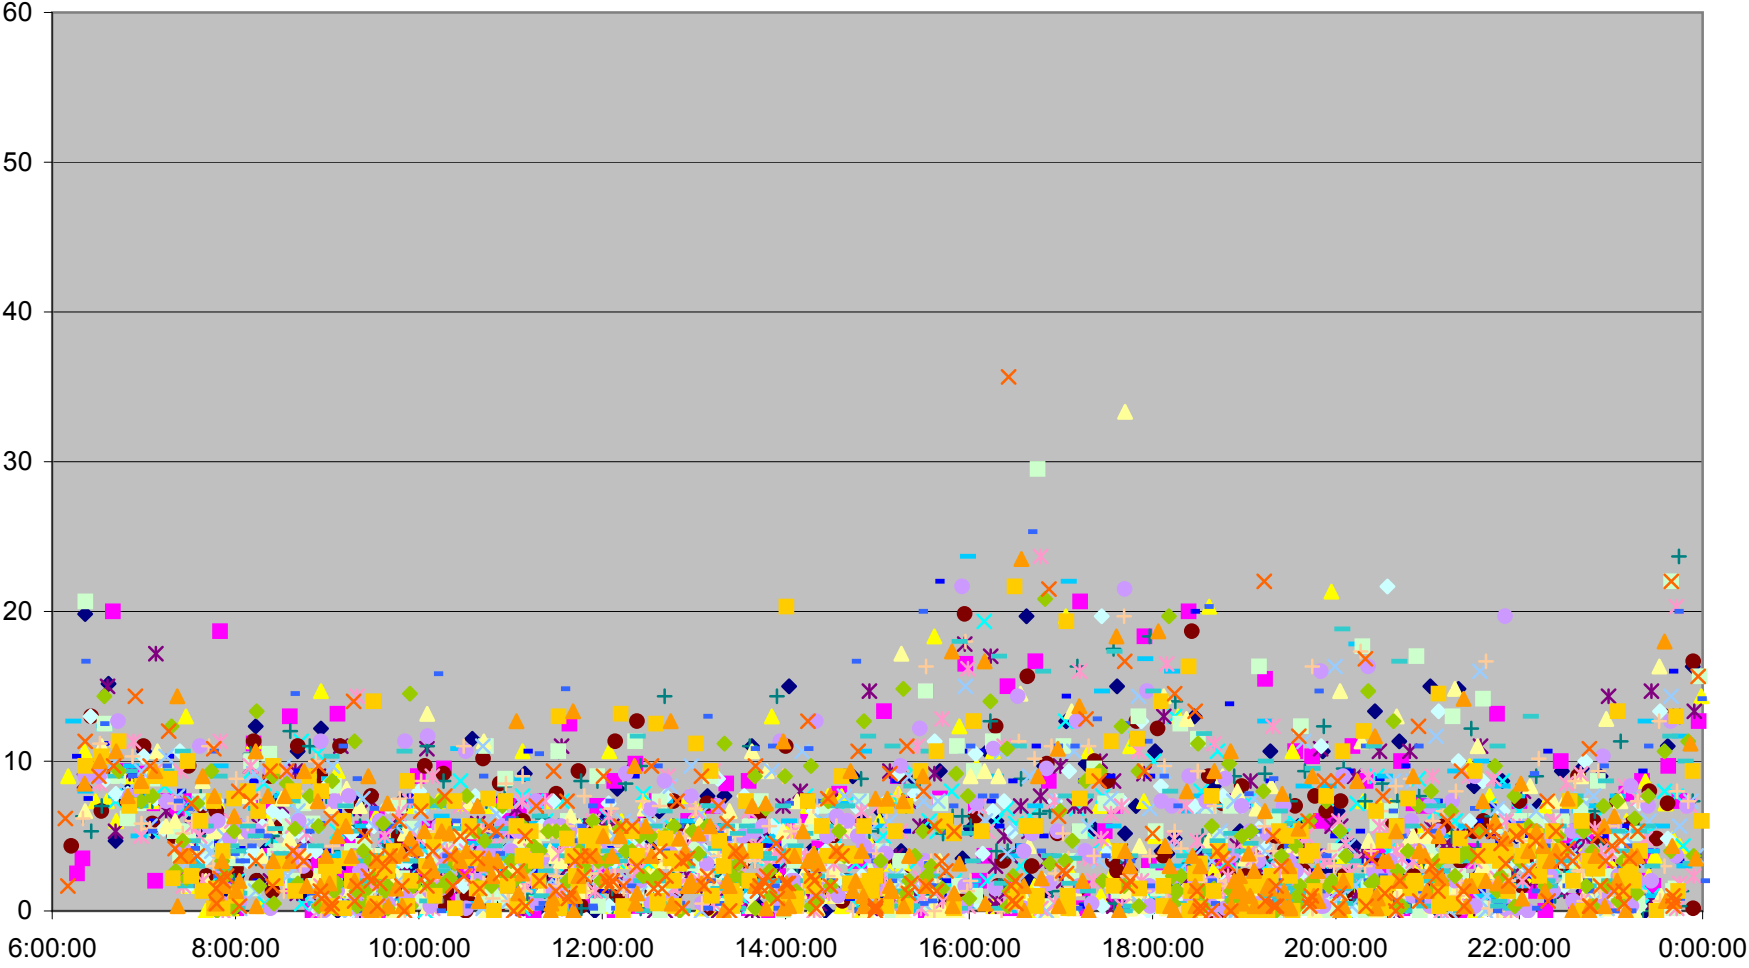

29 Dufferin Headways at Lawrence Northbound March 2012

29 Dufferin Headways at Lawrence Northbound March 2012

29 Dufferin Headways at Lawrence Northbound March 2012

29 Dufferin Headways at Lawrence Northbound March 2012

29 Dufferin Headways at Lawrence Northbound March 2012

29 Dufferin Headways at Lawrence Northbound March 2012

- | | | | | | | | | | | |
|----------|----------|----------|----------|----------|----------|----------|----------|----------|----------|----------|
| ◆ Thu.1 | ■ Fri.2 | ▲ Mon.5 | × Tue.6 | × Wed.7 | ● Thu.8 | + Fri.9 | - Mon.12 | - Tue.13 | ◇ Wed.14 | ■ Thu.15 |
| ▲ Fri.16 | × Mon.19 | × Tue.20 | ● Wed.21 | + Thu.22 | - Fri.23 | - Mon.26 | ◇ Tue.27 | ■ Wed.28 | ▲ Thu.29 | × Fri.30 |

29 Dufferin Headways at Lawrence Northbound March 2012

29 Dufferin Headways at Lawrence Northbound March 2012