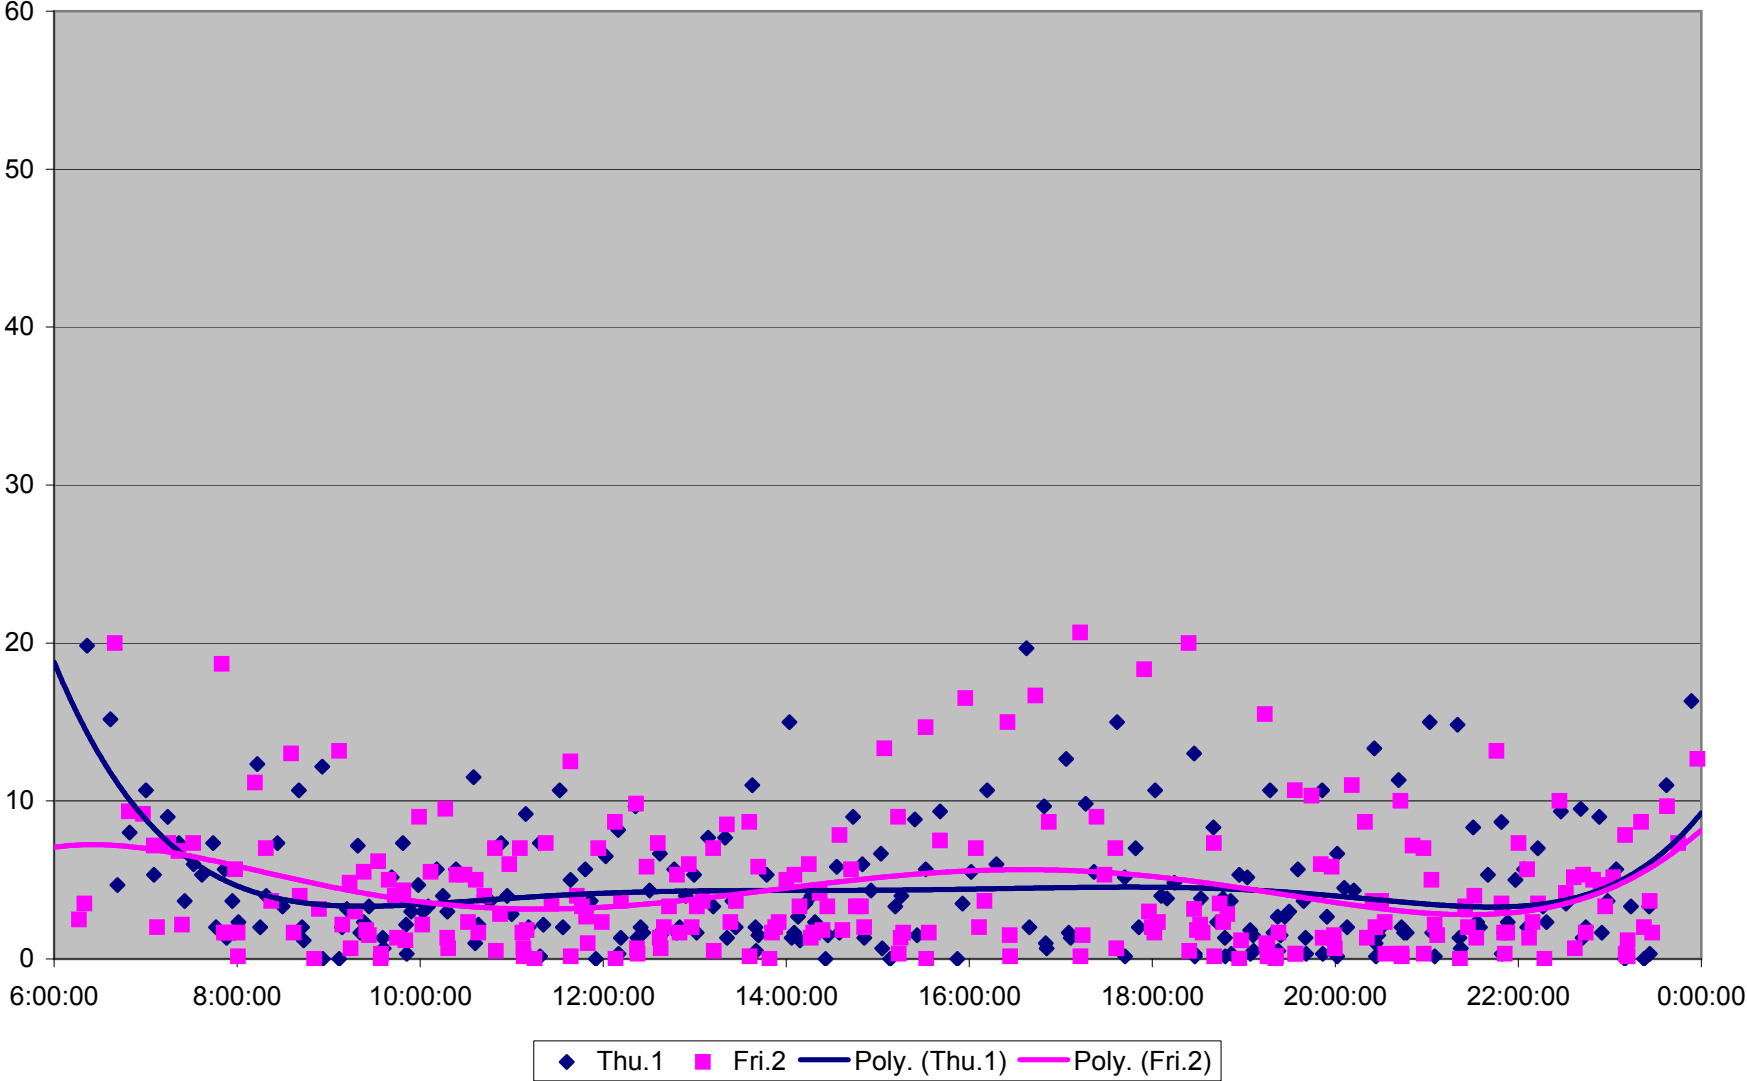

29 Dufferin Headways at Lawrence Northbound March 2012

29 Dufferin Headways at Lawrence Northbound March 2012

29 Dufferin Headways at Lawrence Northbound March 2012

29 Dufferin Headways at Lawrence Northbound March 2012

29 Dufferin Headways at Lawrence Northbound March 2012

29 Dufferin Headways at Lawrence Northbound March 2012

- | | | | | | | | | | | |
|----------|----------|----------|----------|----------|----------|----------|----------|----------|----------|----------|
| ◆ Thu.1 | ■ Fri.2 | ▲ Mon.5 | × Tue.6 | × Wed.7 | ● Thu.8 | + Fri.9 | - Mon.12 | - Tue.13 | ◇ Wed.14 | ■ Thu.15 |
| ▲ Fri.16 | × Mon.19 | × Tue.20 | ● Wed.21 | + Thu.22 | - Fri.23 | - Mon.26 | ◇ Tue.27 | ■ Wed.28 | ▲ Thu.29 | × Fri.30 |

29 Dufferin Headways at Lawrence Northbound March 2012

29 Dufferin Headways at Lawrence Northbound March 2012