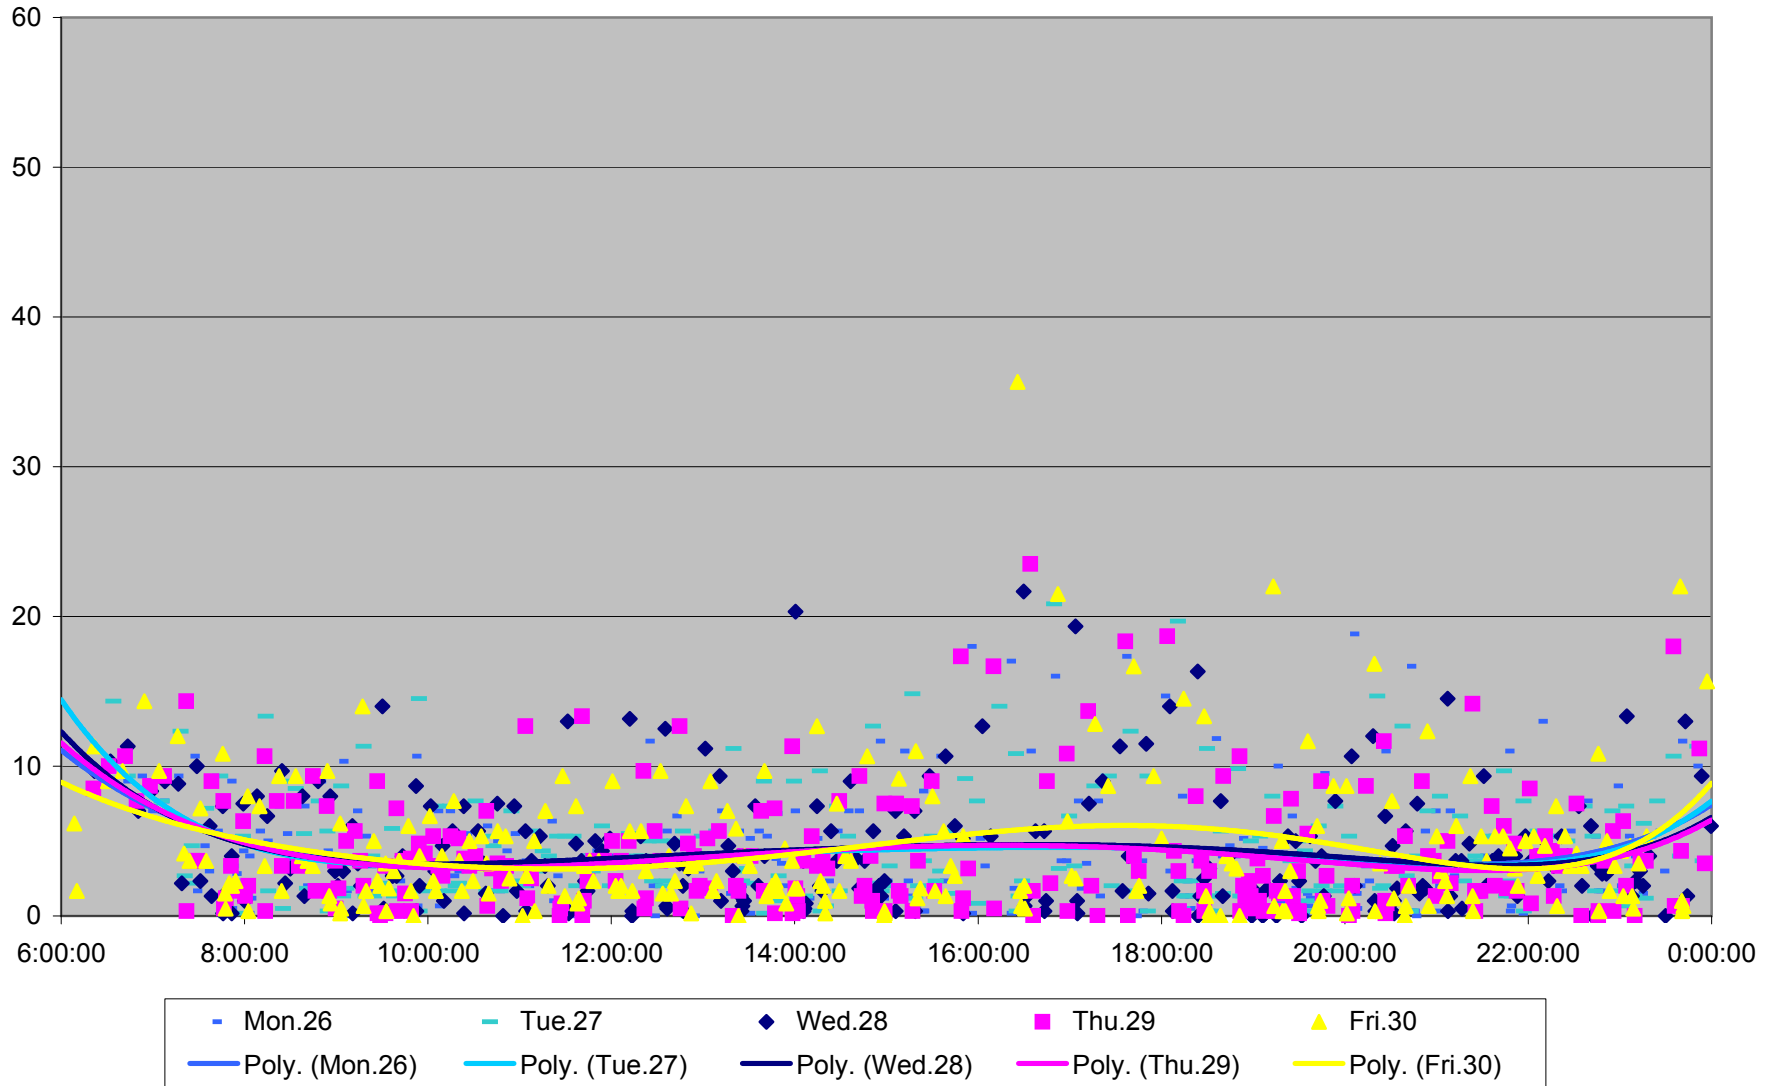

29 Dufferin Headways at Lawrence Northbound March 2012

29 Dufferin Headways at Lawrence Northbound March 2012

29 Dufferin Headways at Lawrence Northbound March 2012

29 Dufferin Headways at Lawrence Northbound March 2012

29 Dufferin Headways at Lawrence Northbound March 2012

29 Dufferin Headways at Lawrence Northbound March 2012

- | | | | | | | | | | | |
|----------|----------|----------|----------|----------|----------|----------|----------|----------|----------|----------|
| ◆ Thu.1 | ■ Fri.2 | ▲ Mon.5 | × Tue.6 | × Wed.7 | ● Thu.8 | + Fri.9 | - Mon.12 | - Tue.13 | ◇ Wed.14 | ■ Thu.15 |
| ▲ Fri.16 | × Mon.19 | × Tue.20 | ● Wed.21 | + Thu.22 | - Fri.23 | - Mon.26 | ◇ Tue.27 | ■ Wed.28 | ▲ Thu.29 | × Fri.30 |

29 Dufferin Headways at Lawrence Northbound March 2012

29 Dufferin Headways at Lawrence Northbound March 2012