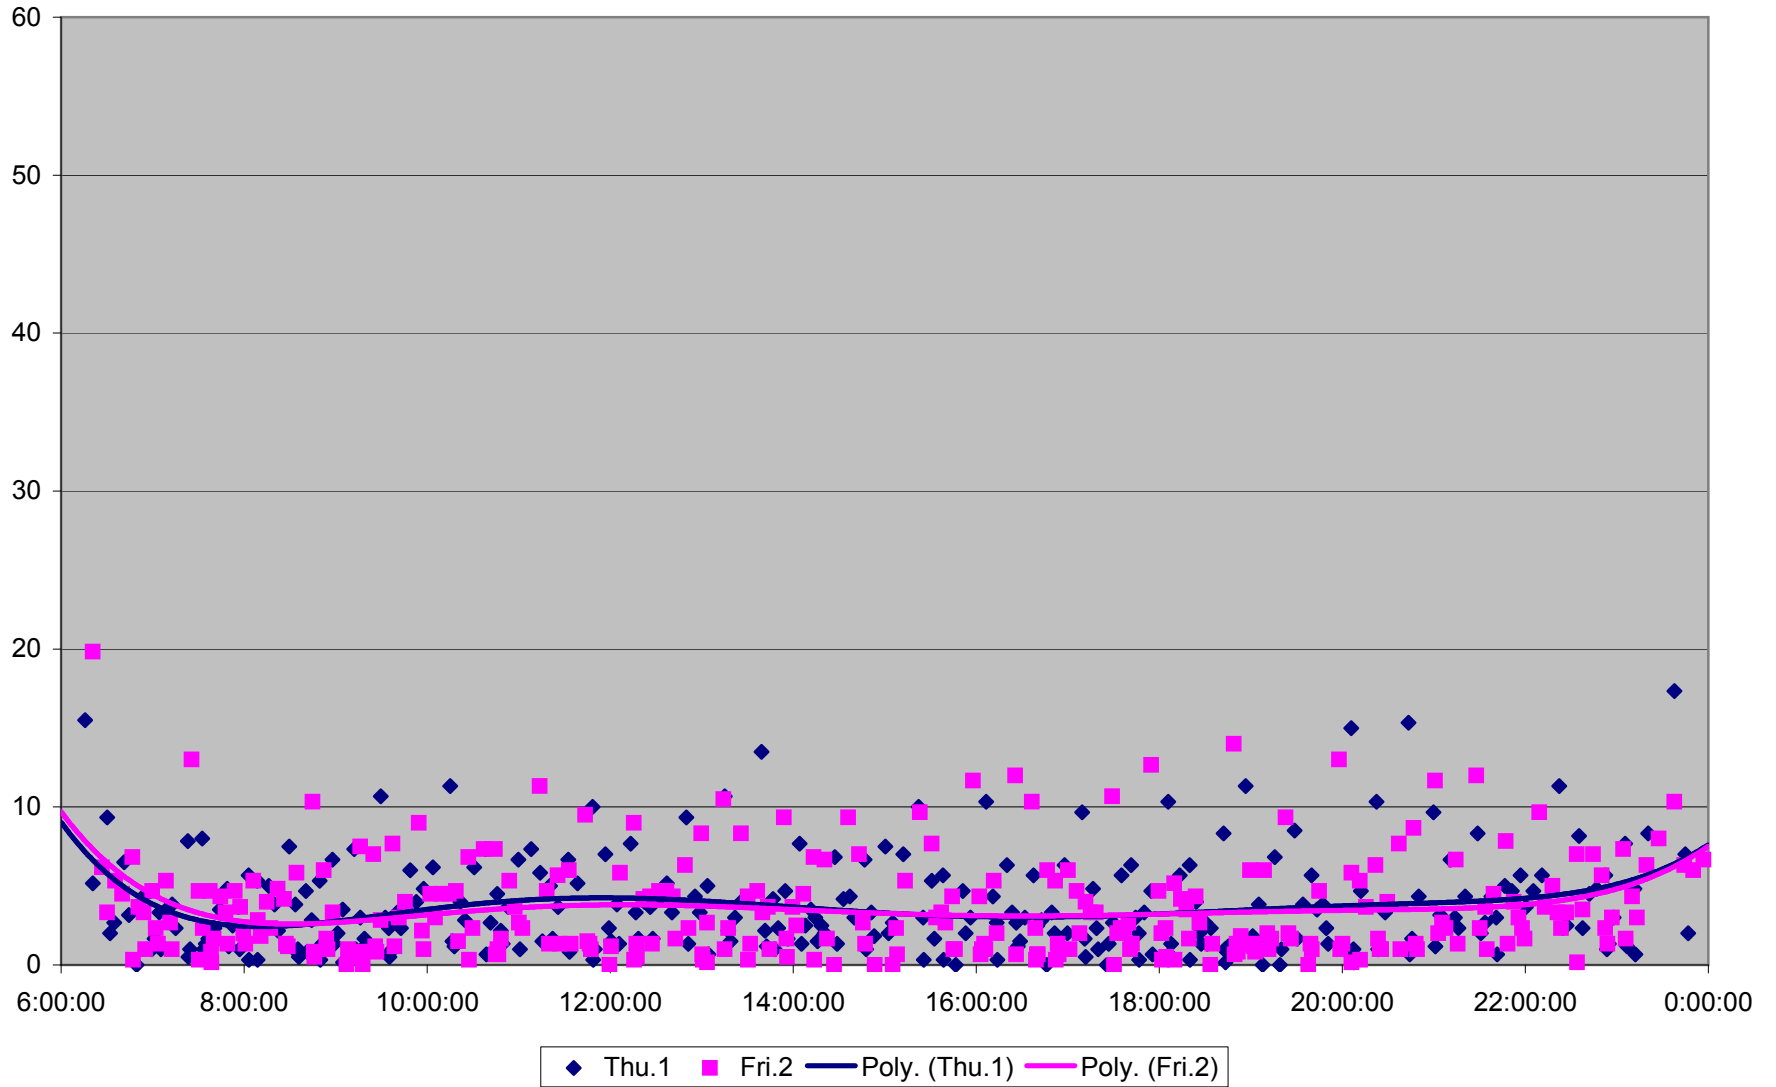

### 29 Dufferin Headways at Bloor Northbound March 2012