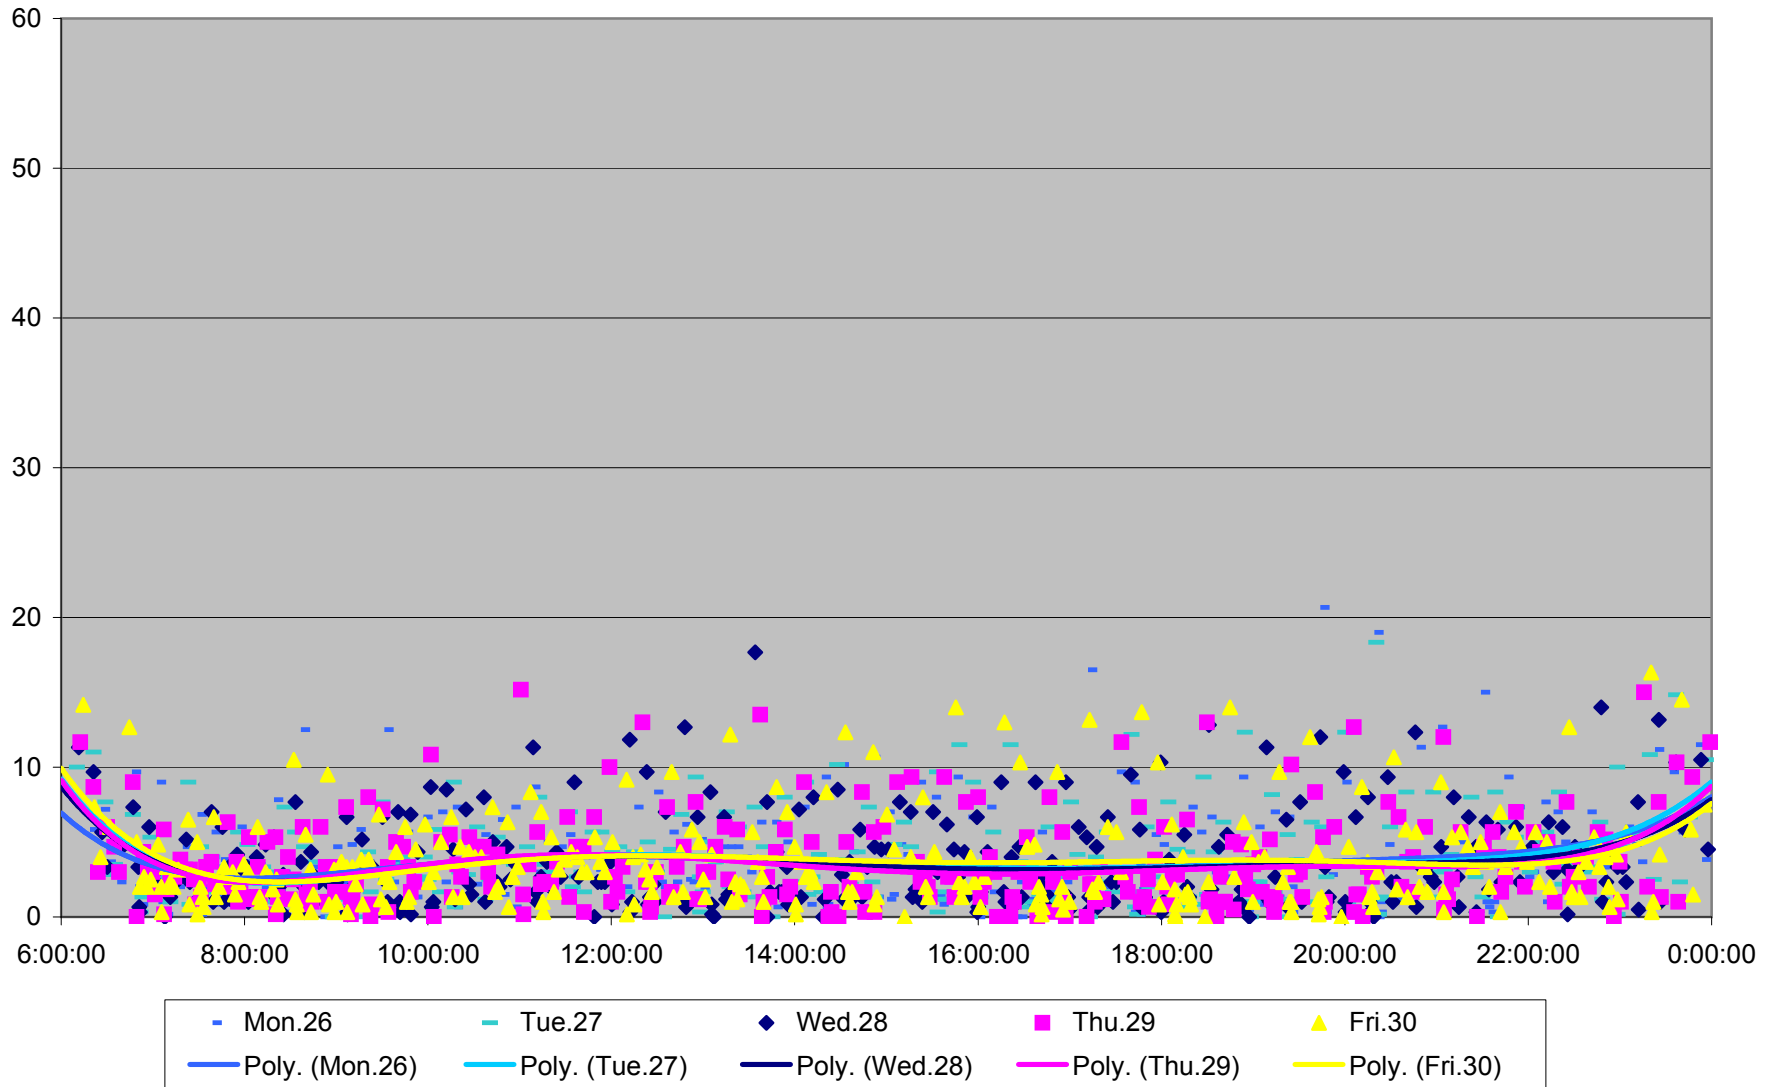

29 Dufferin Headways at Bloor Northbound March 2012