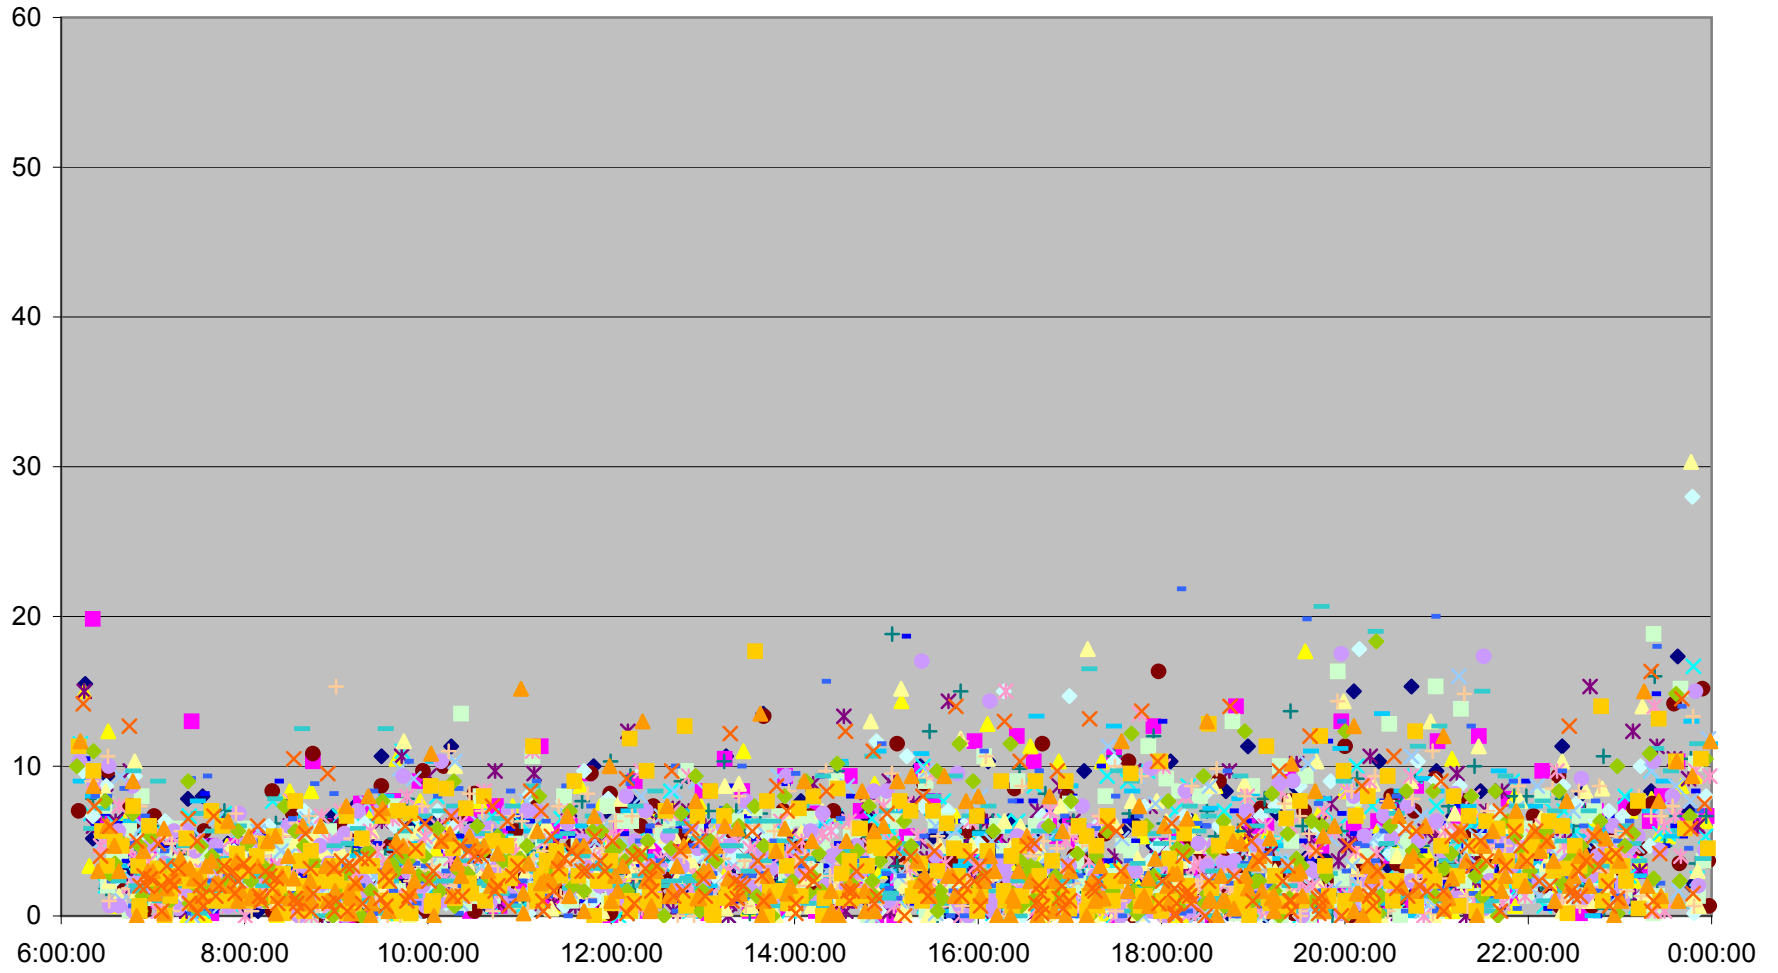

29 Dufferin Headways at Bloor Northbound March 2012

◆ Thu.1	■ Fri.2	▲ Mon.5	✕ Tue.6	✖ Wed.7	● Thu.8	+ Fri.9	- Mon.12	- Tue.13	◊ Wed.14	◻ Thu.15
▲ Fri.16	✕ Mon.19	✖ Tue.20	● Wed.21	+ Thu.22	- Fri.23	- Mon.26	◊ Tue.27	■ Wed.28	▲ Thu.29	✕ Fri.30