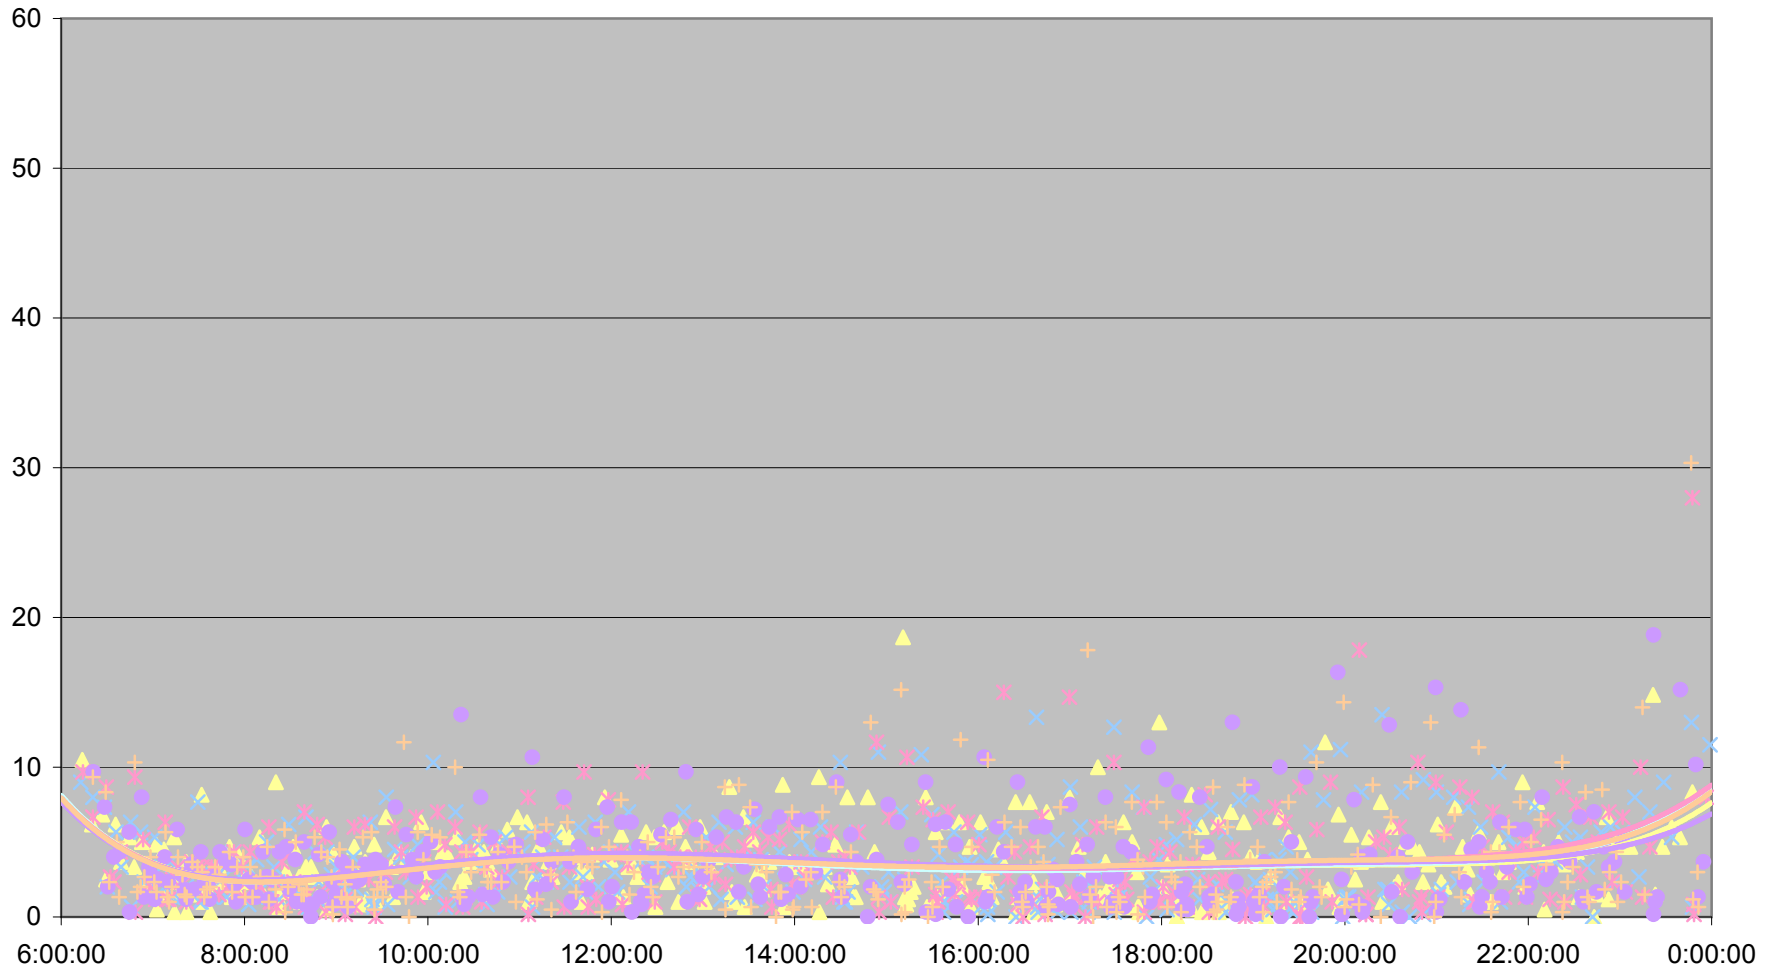

29 Dufferin Headways at Bloor Northbound March 2012