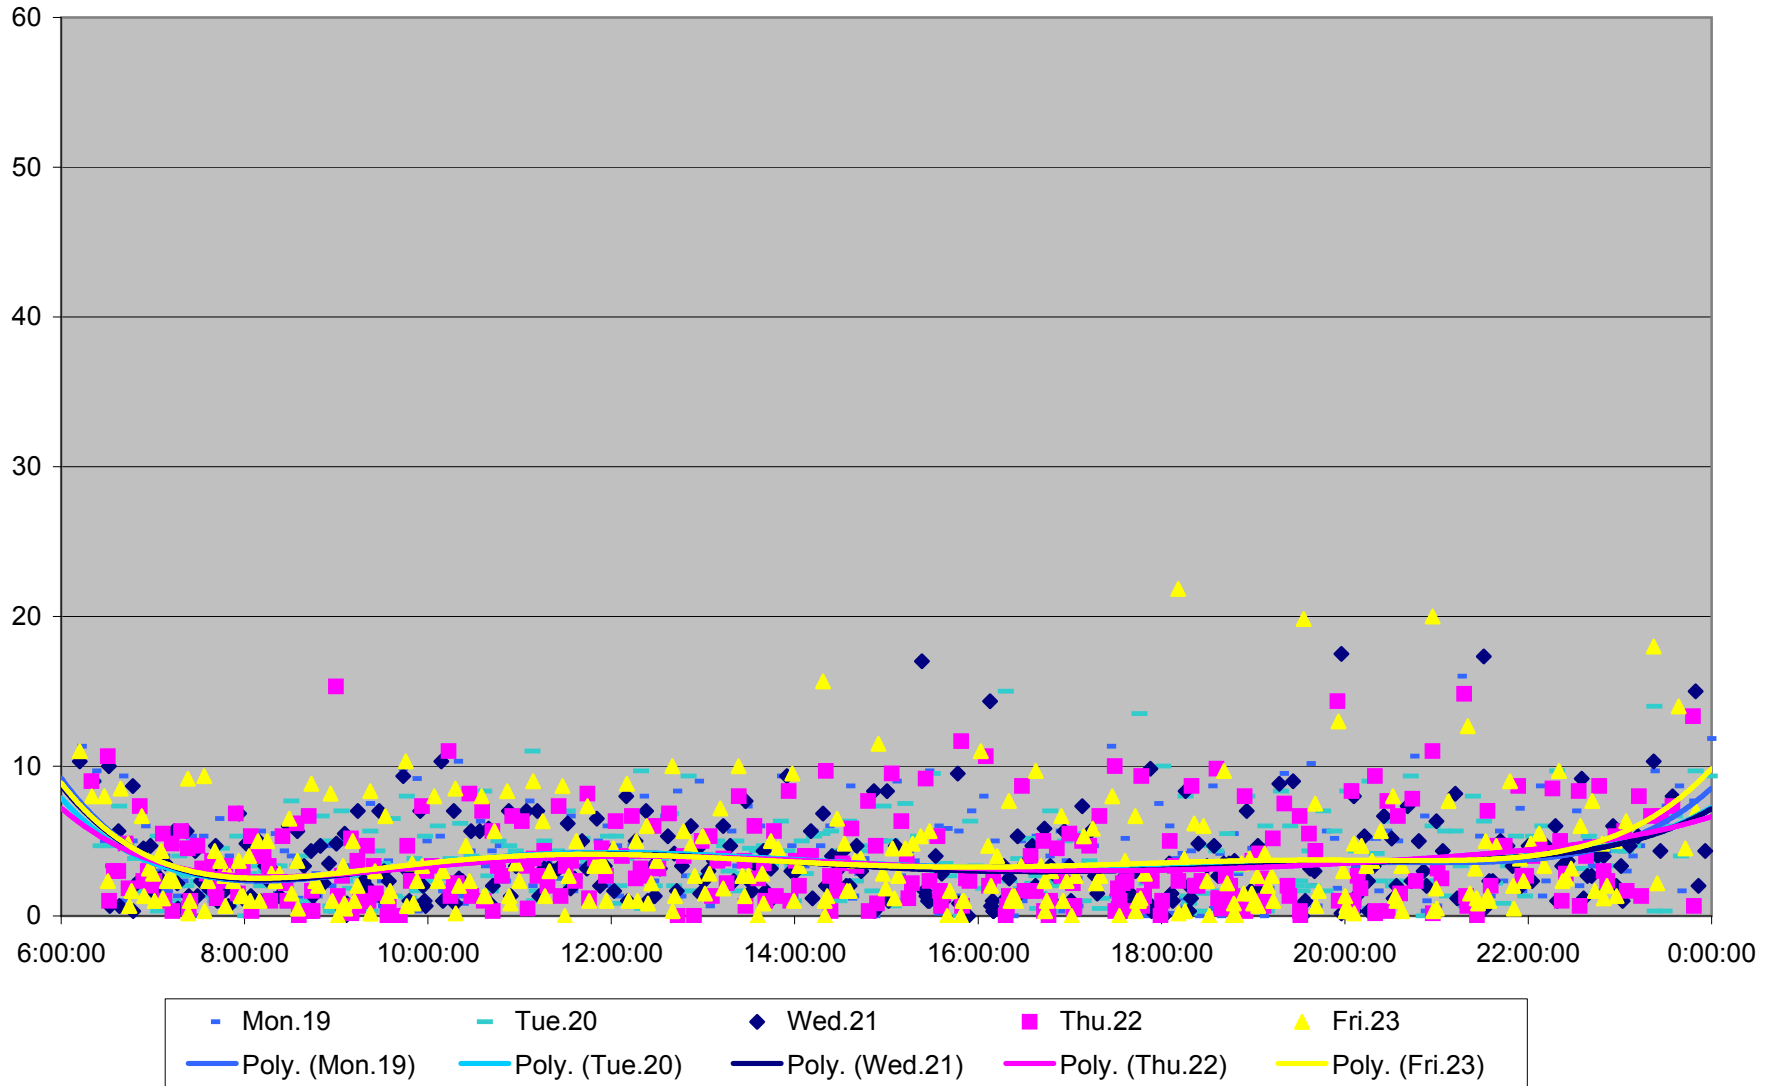

29 Dufferin Headways at Bloor Northbound March 2012