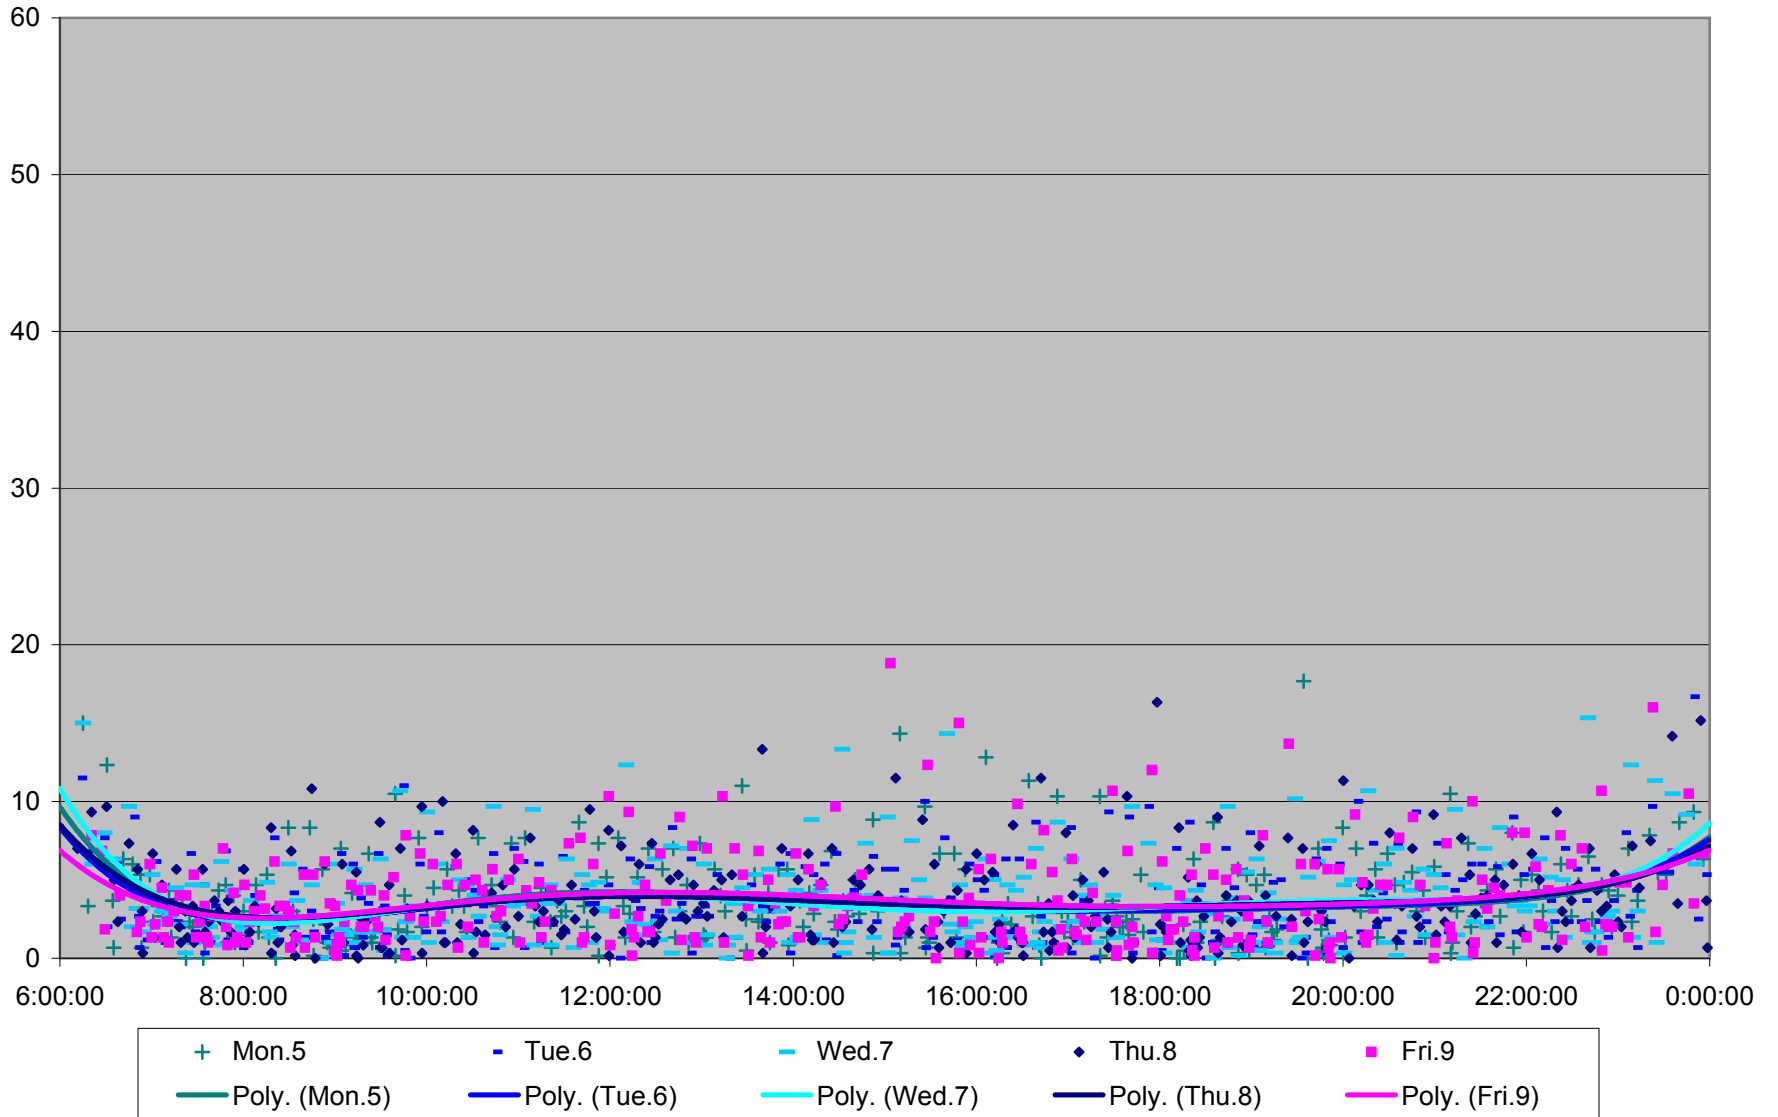

29 Dufferin Headways at Bloor Northbound March 2012