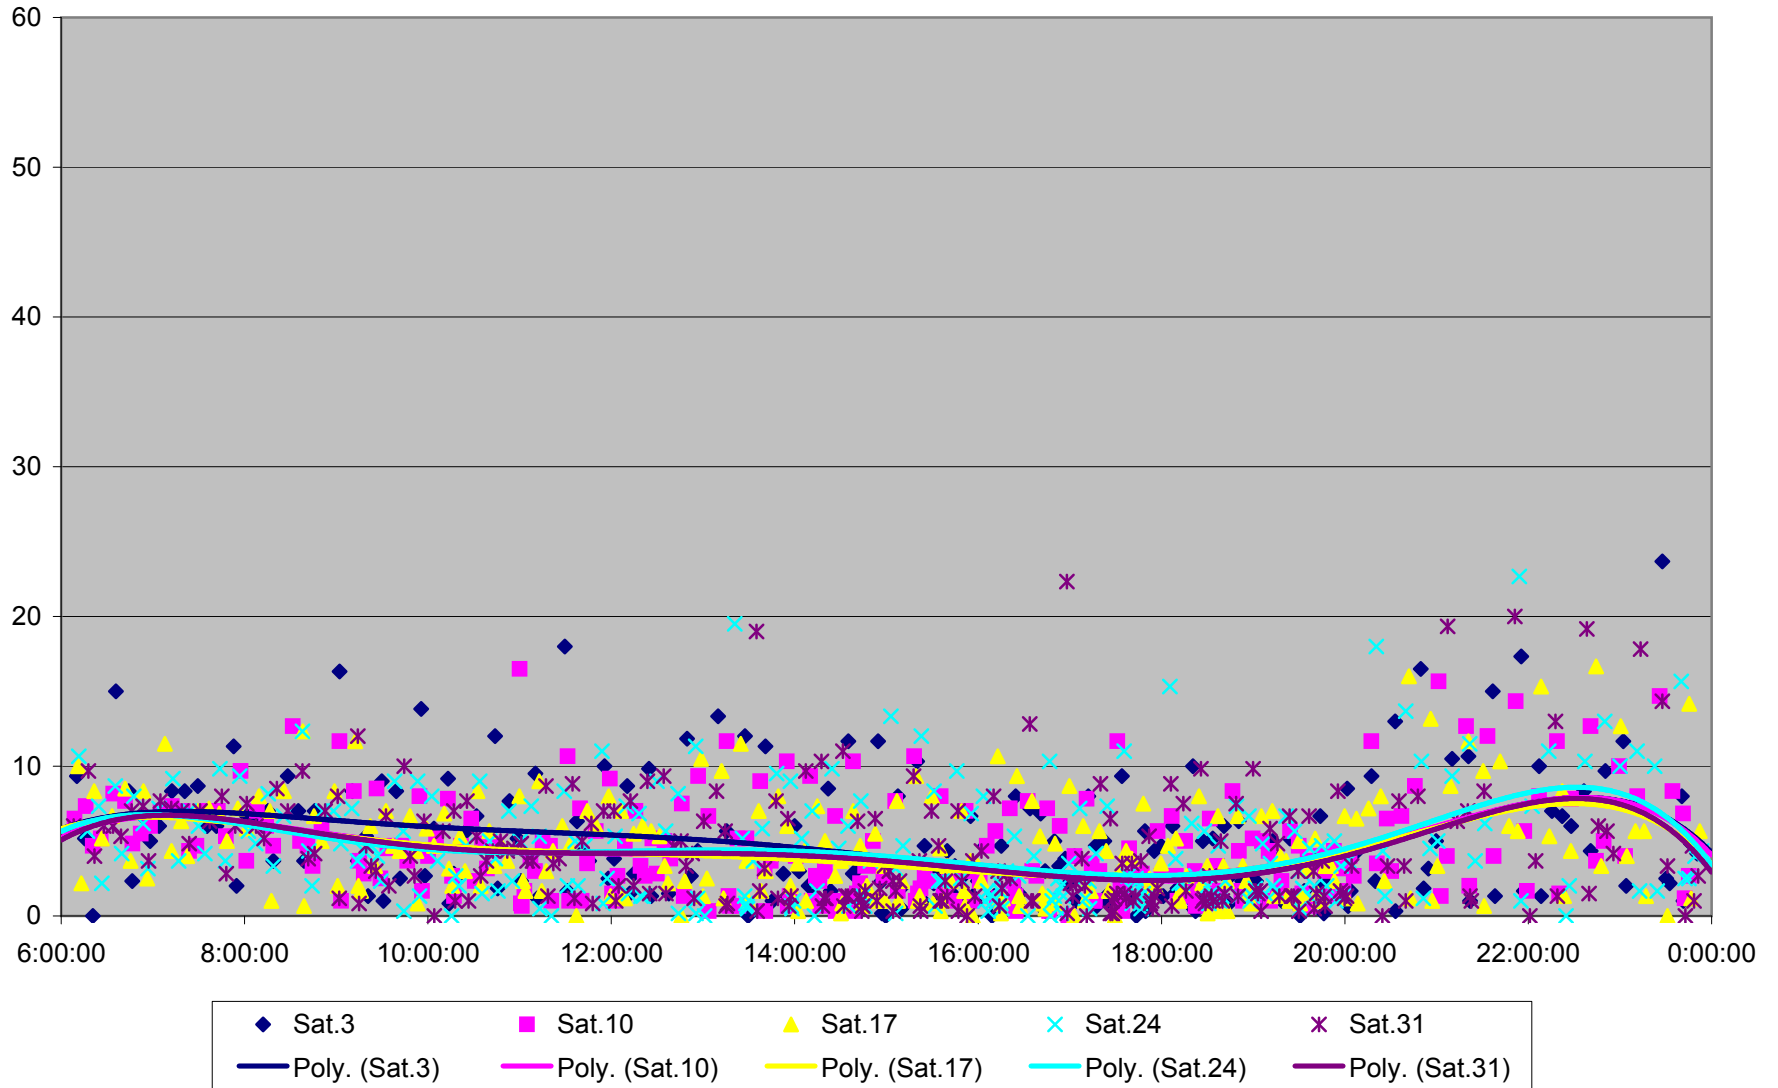

29 Dufferin Headways at Bloor Northbound March 2012