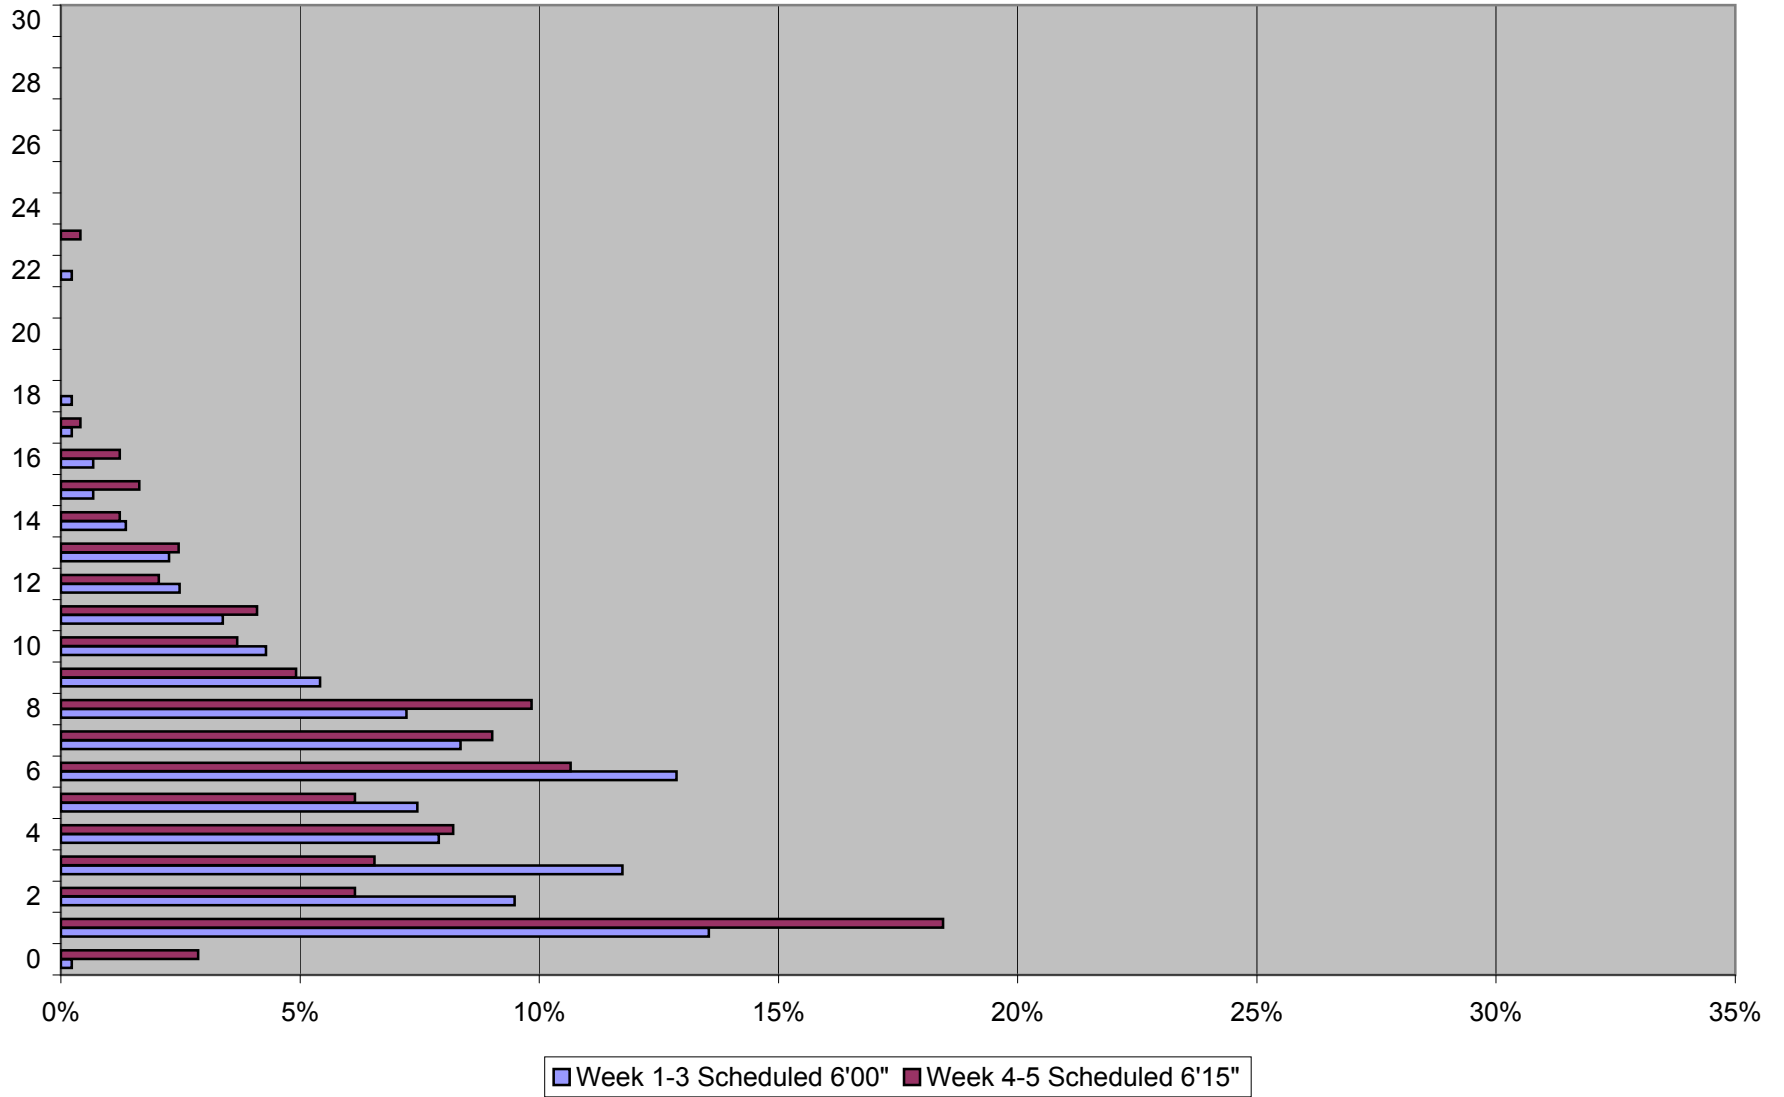

Headway Distribution Weekdays 1900 to 2200 Queen & Yonge Westbound November 2011