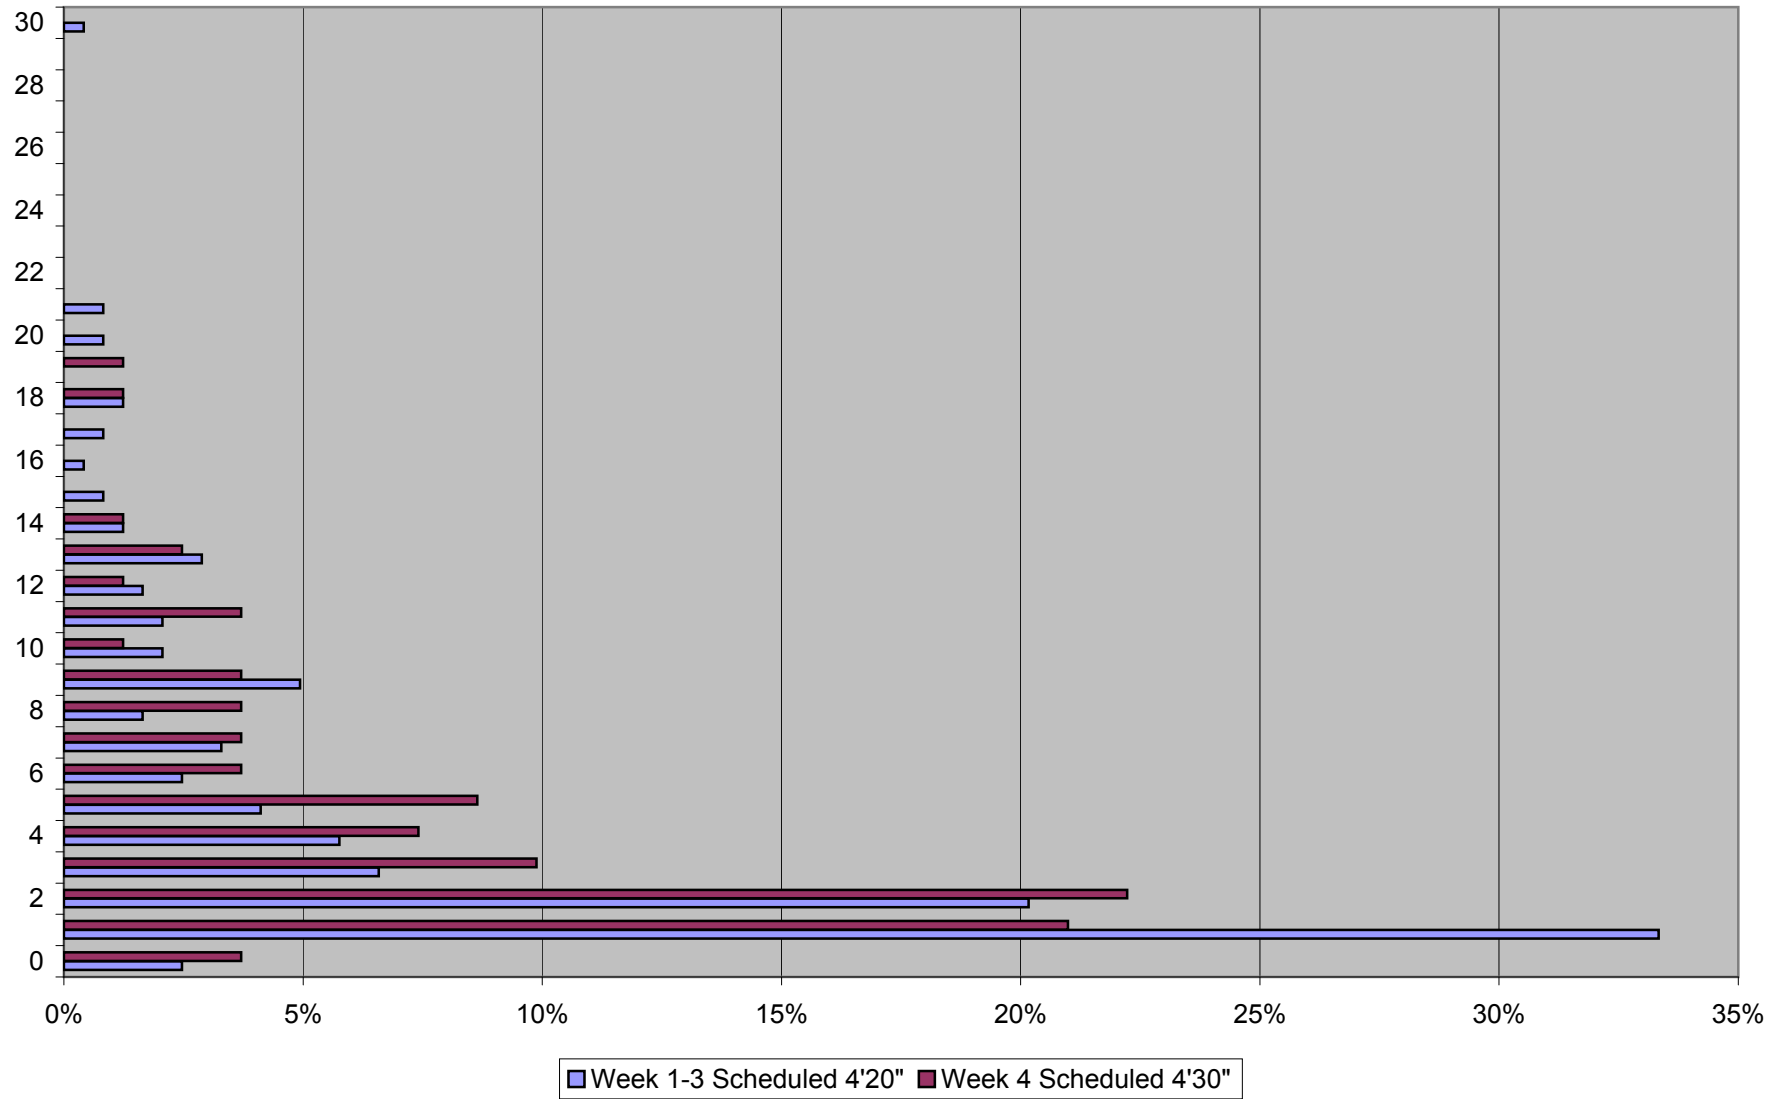

Headway Distribution Saturdays 1200 to 1800 Queen & Yonge Westbound November 2011