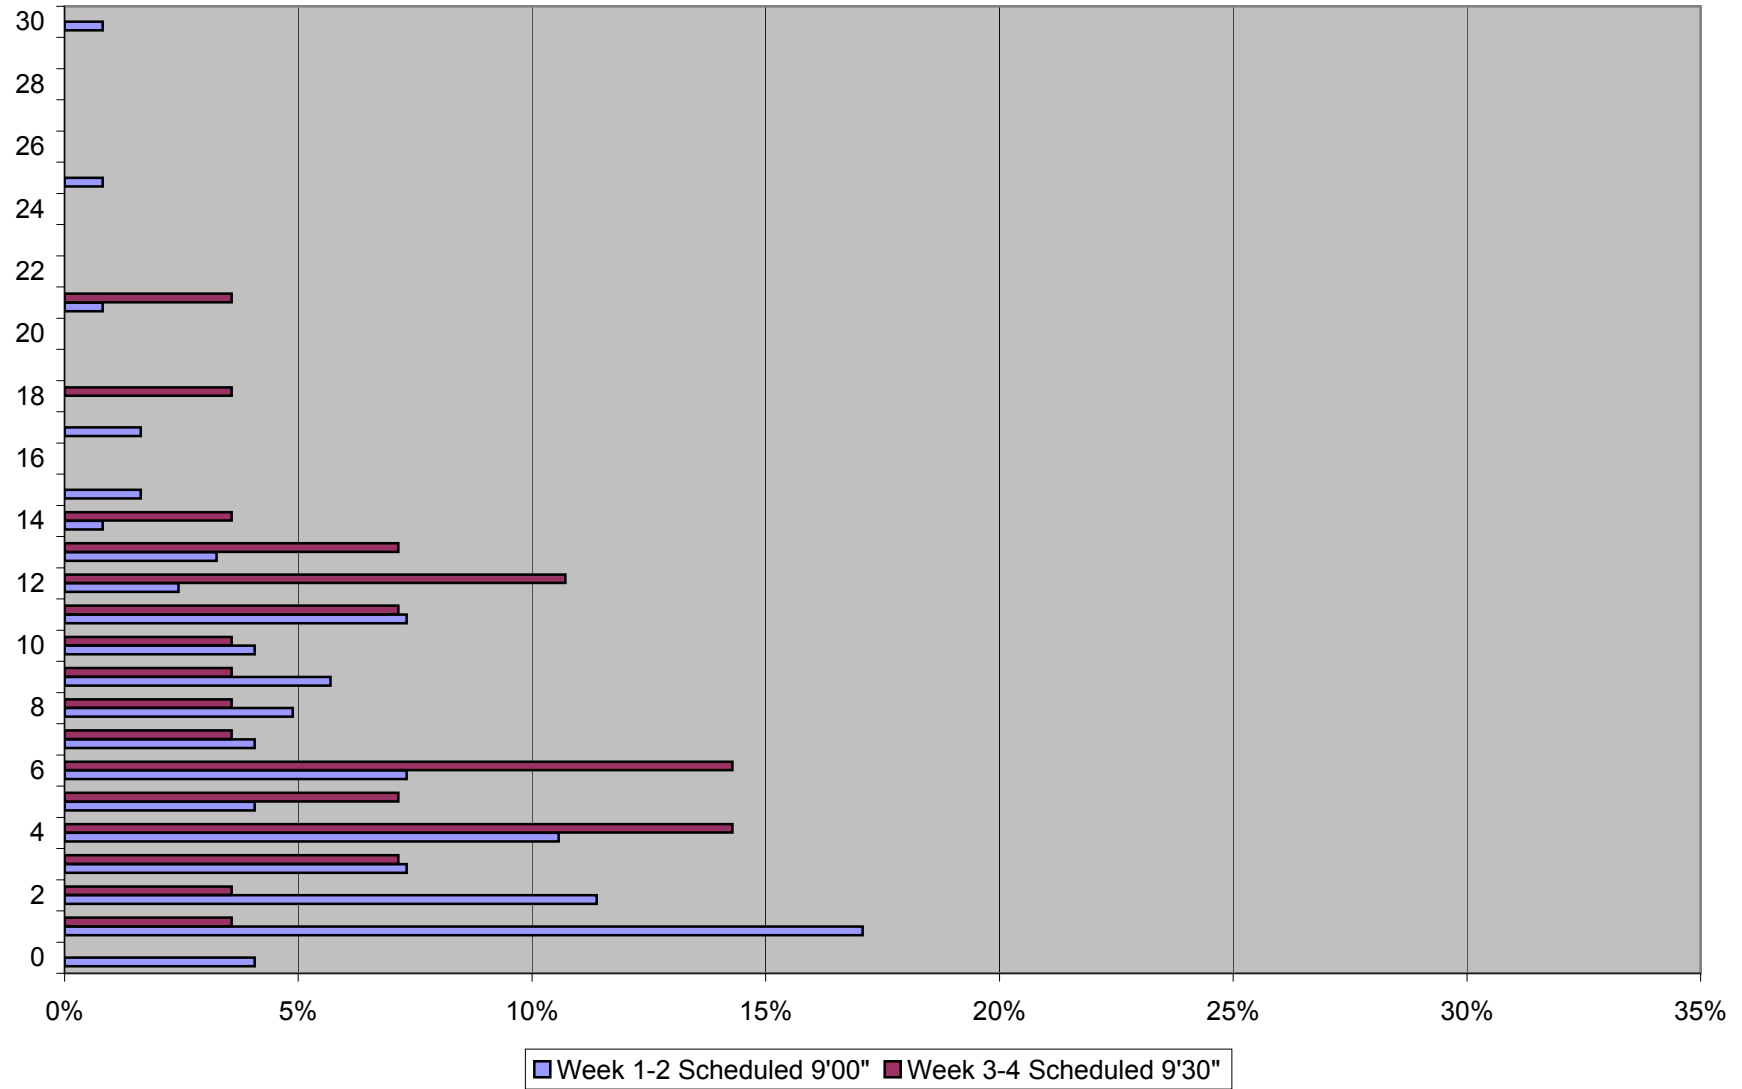

Headway Distribution Sundays 1800 to 2200 Queen & Yonge Westbound November 2011