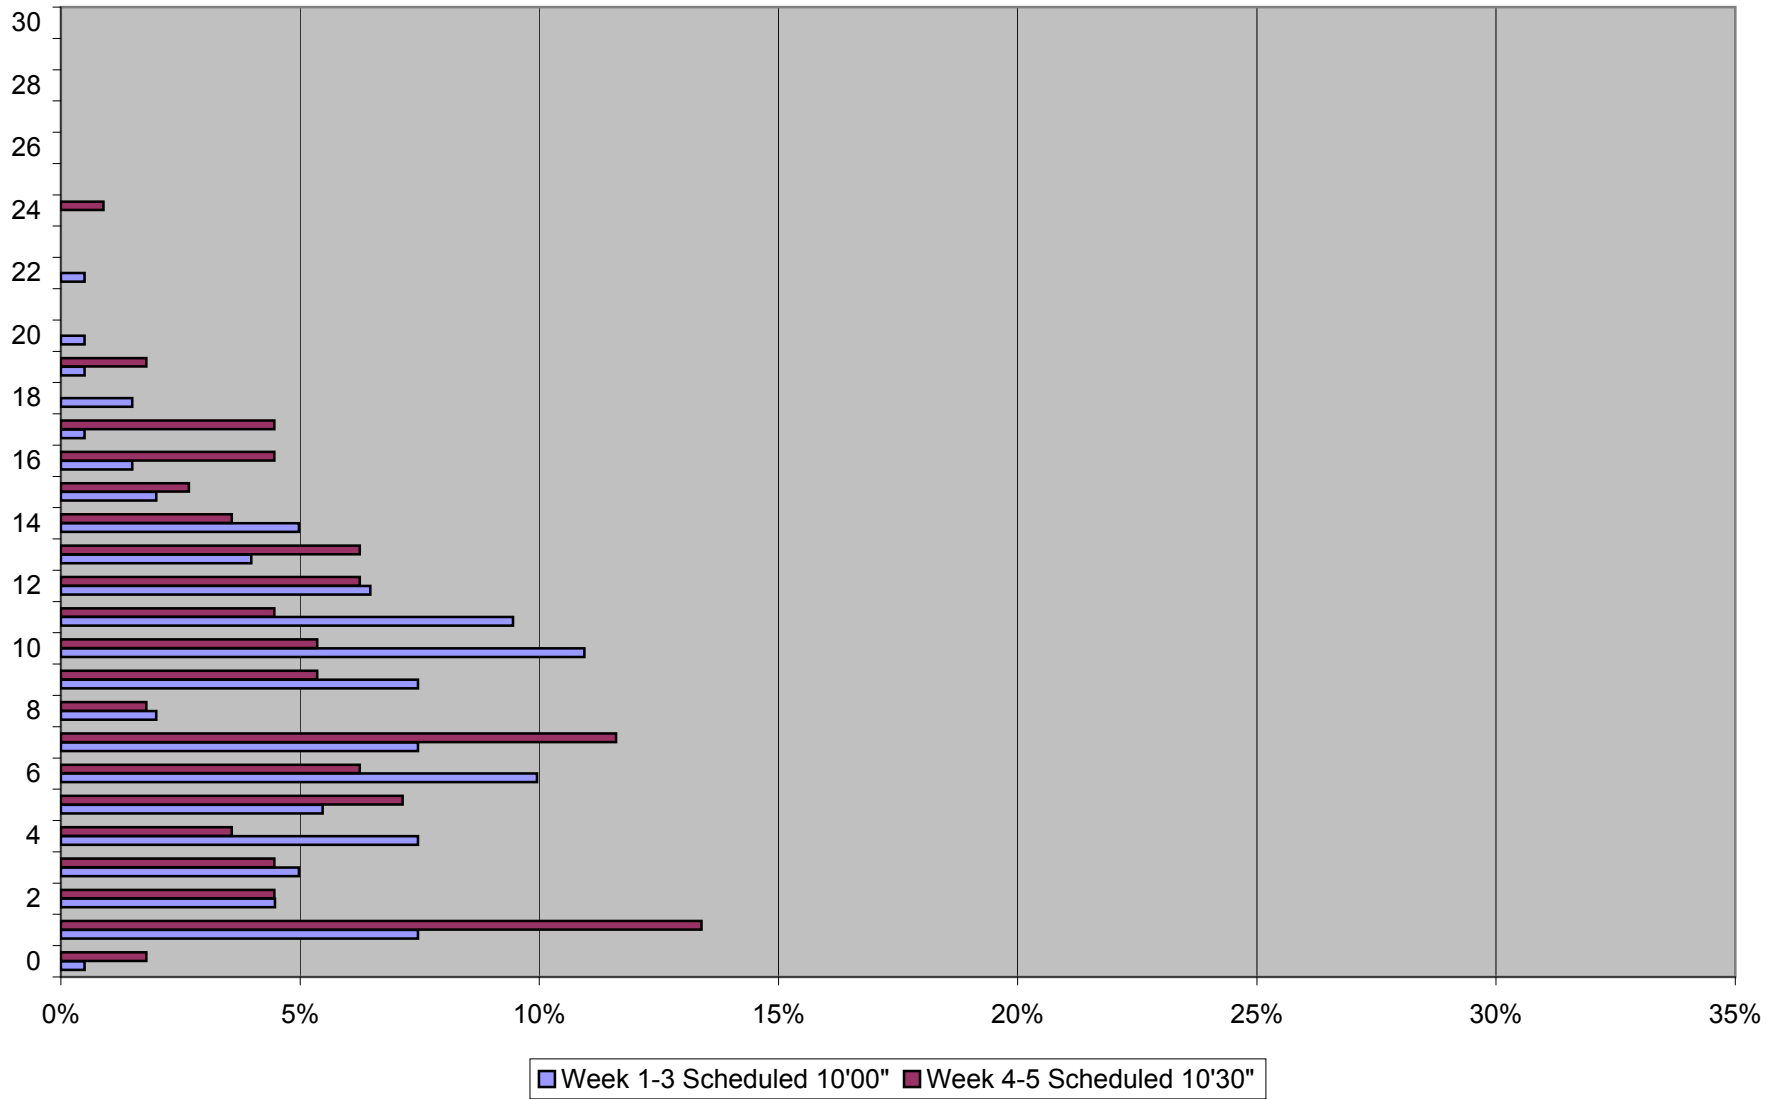

Headway Distribution Weekdays 2200 to 2400 Queen & Yonge Westbound November 2011