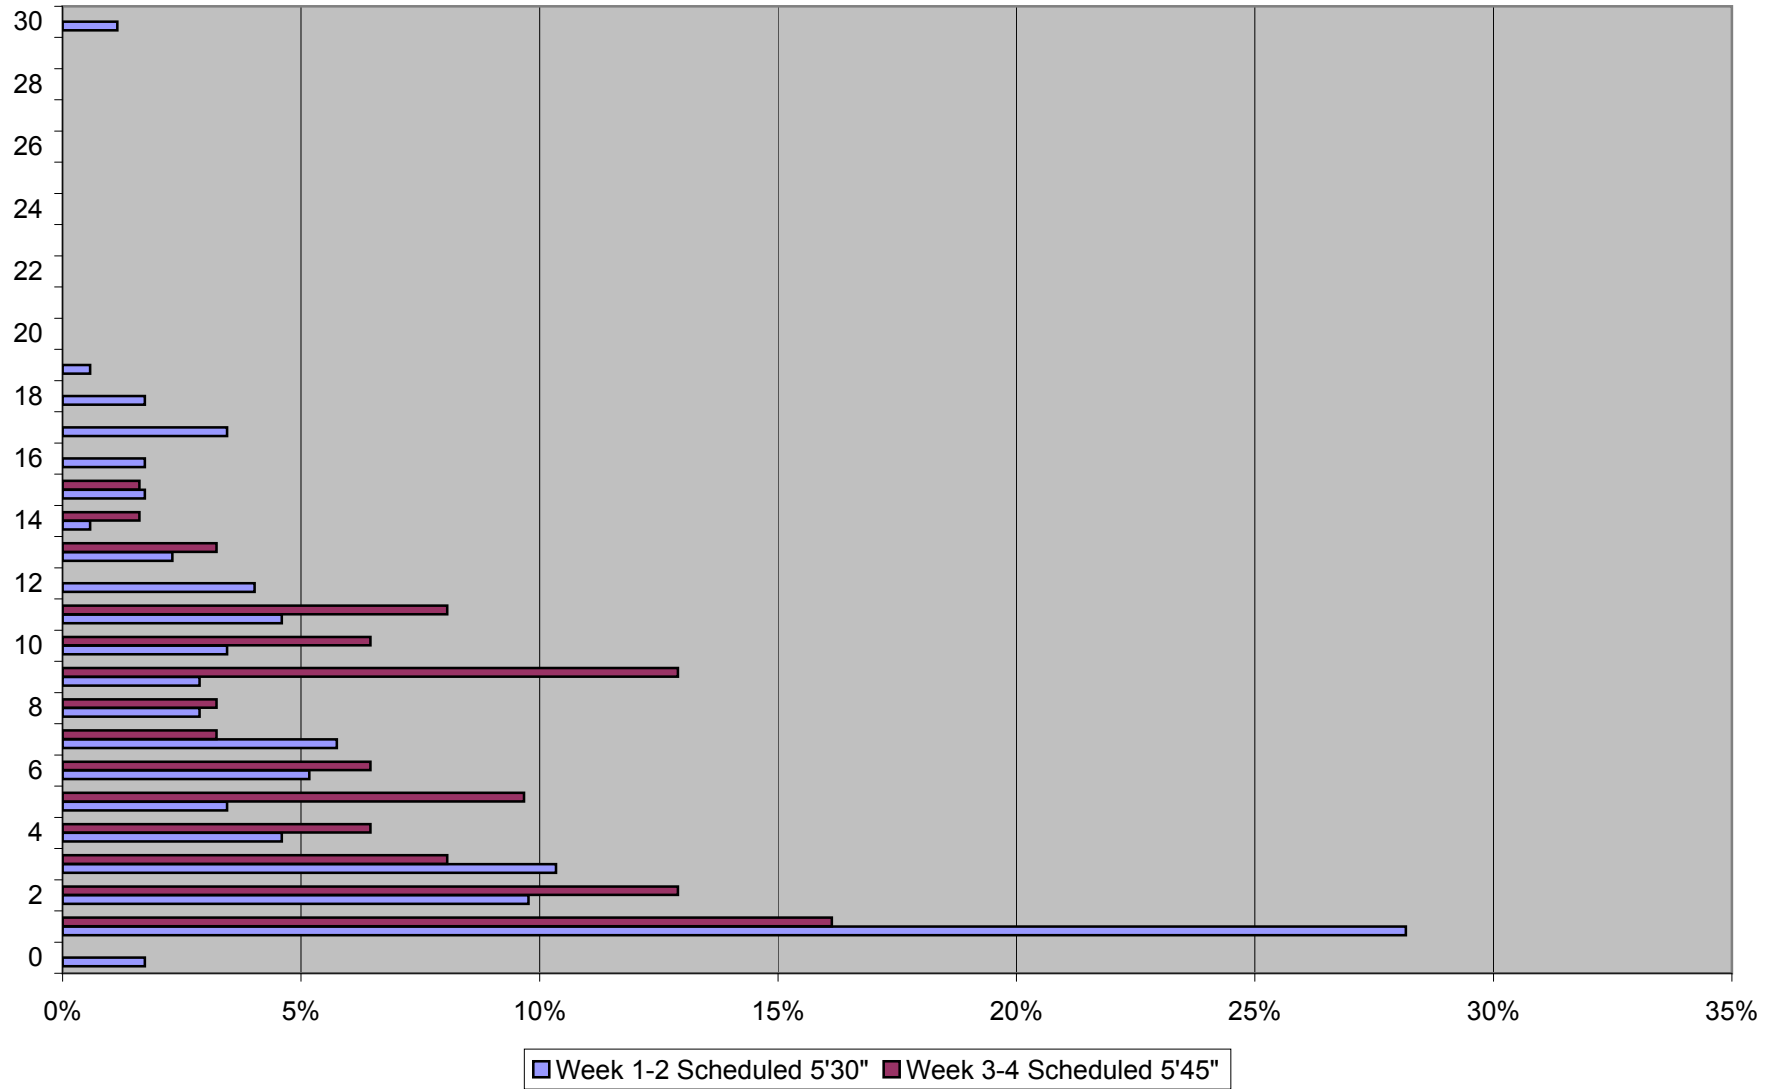

Headway Distribution Sundays 1200 to 1800 Queen & Yonge Westbound November 2011