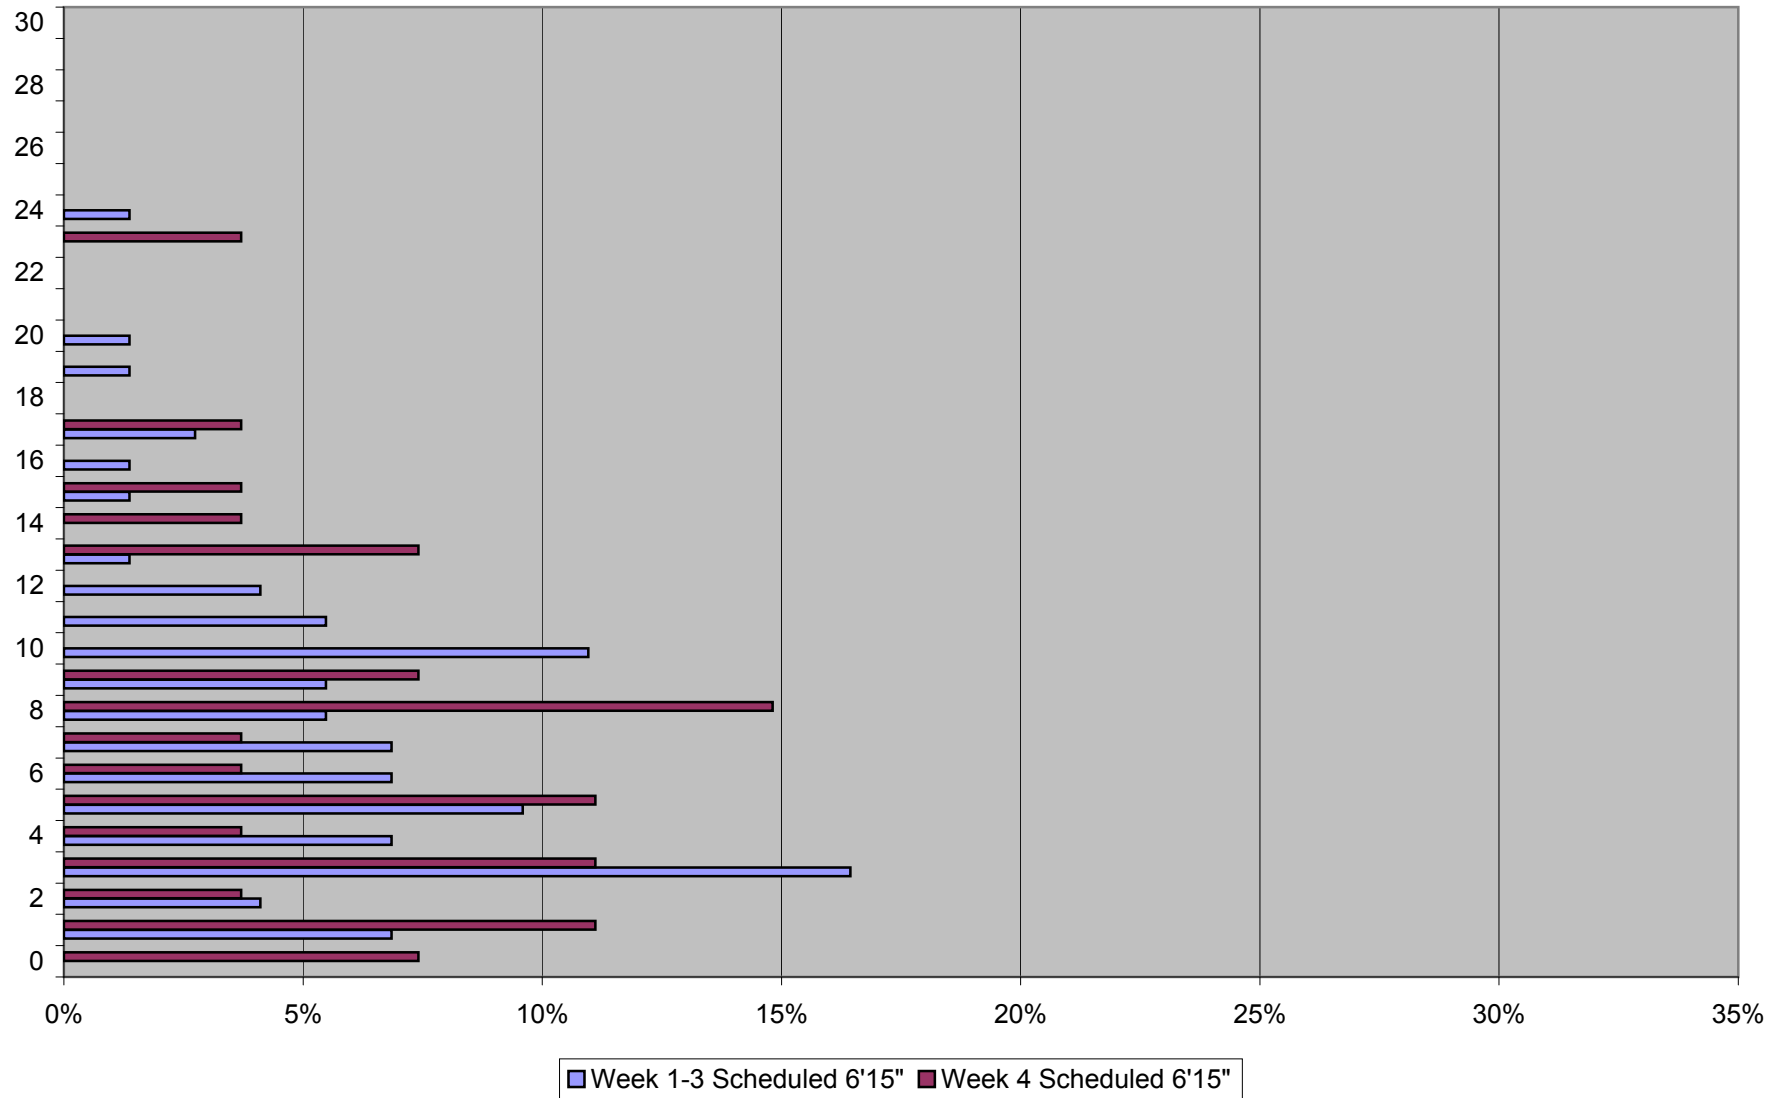

Headway Distribution Saturdays 0900 to 1200 Queen & Yonge Westbound November 2011