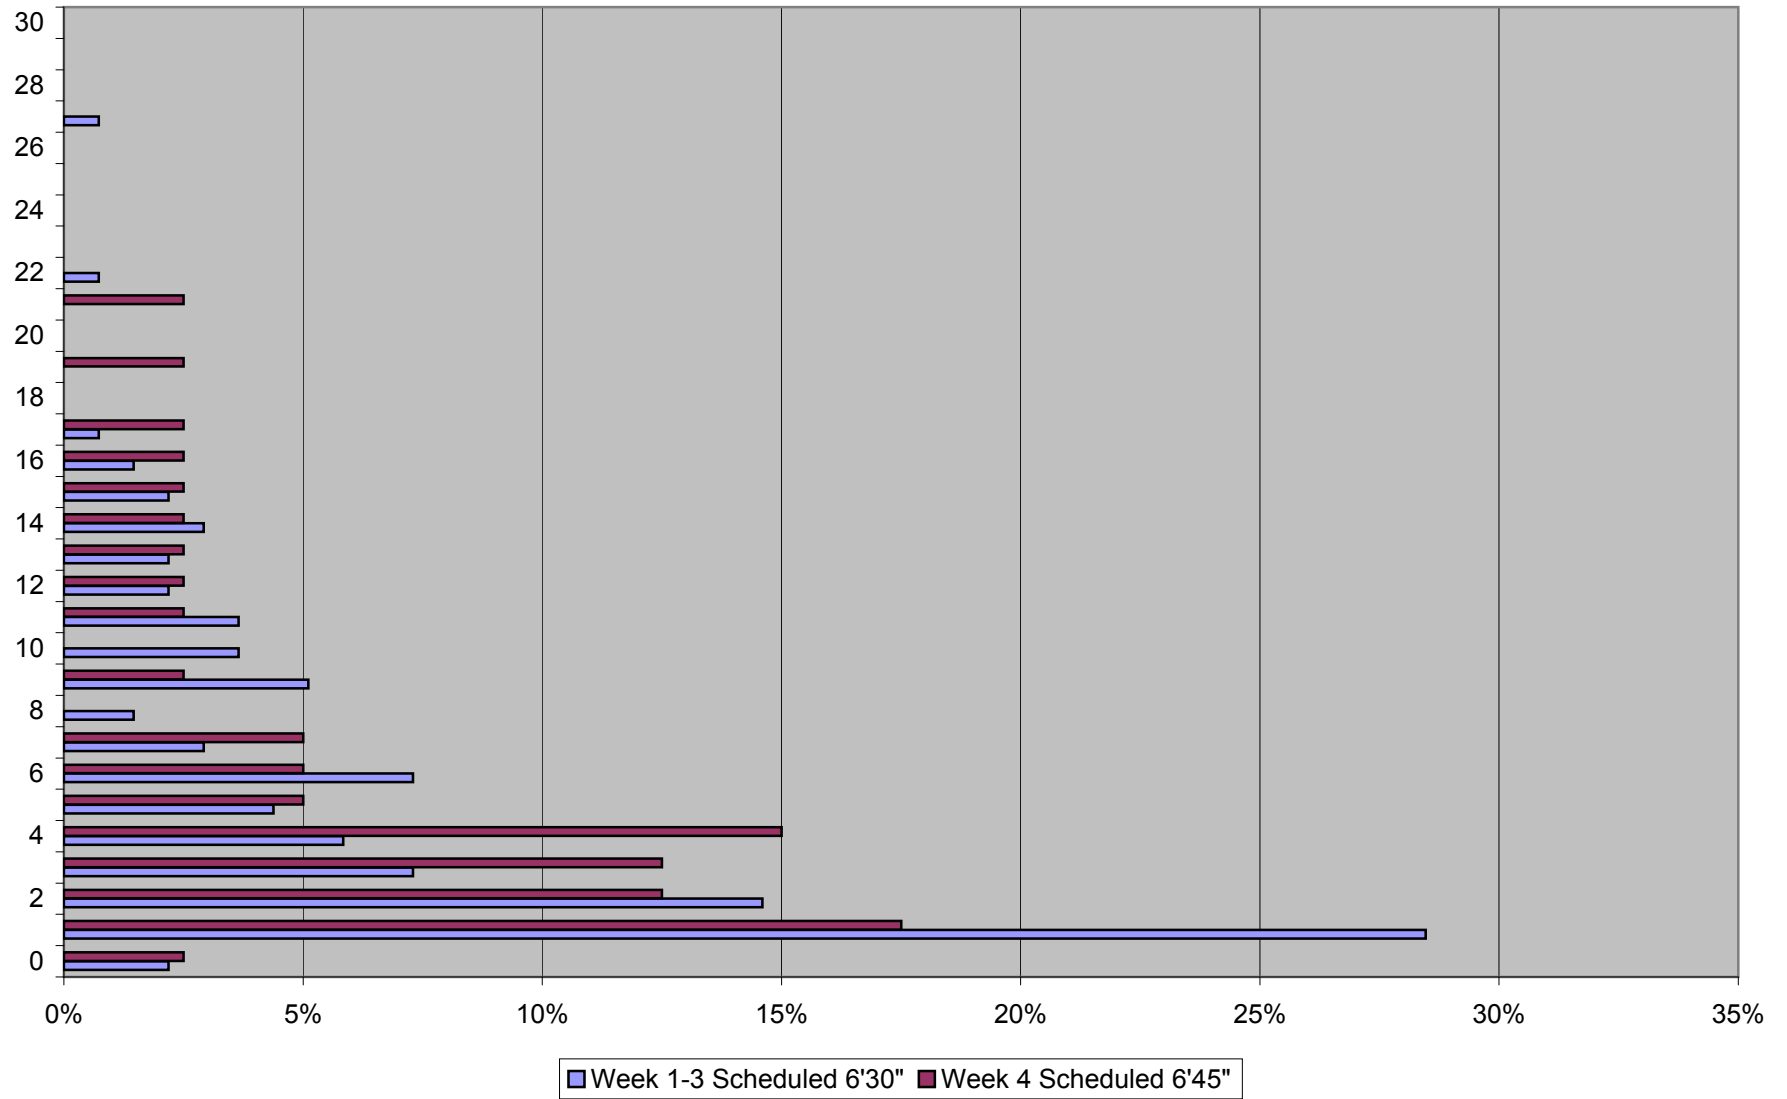

Headway Distribution Saturdays 1800 to 2200 Queen & Yonge Westbound November 2011