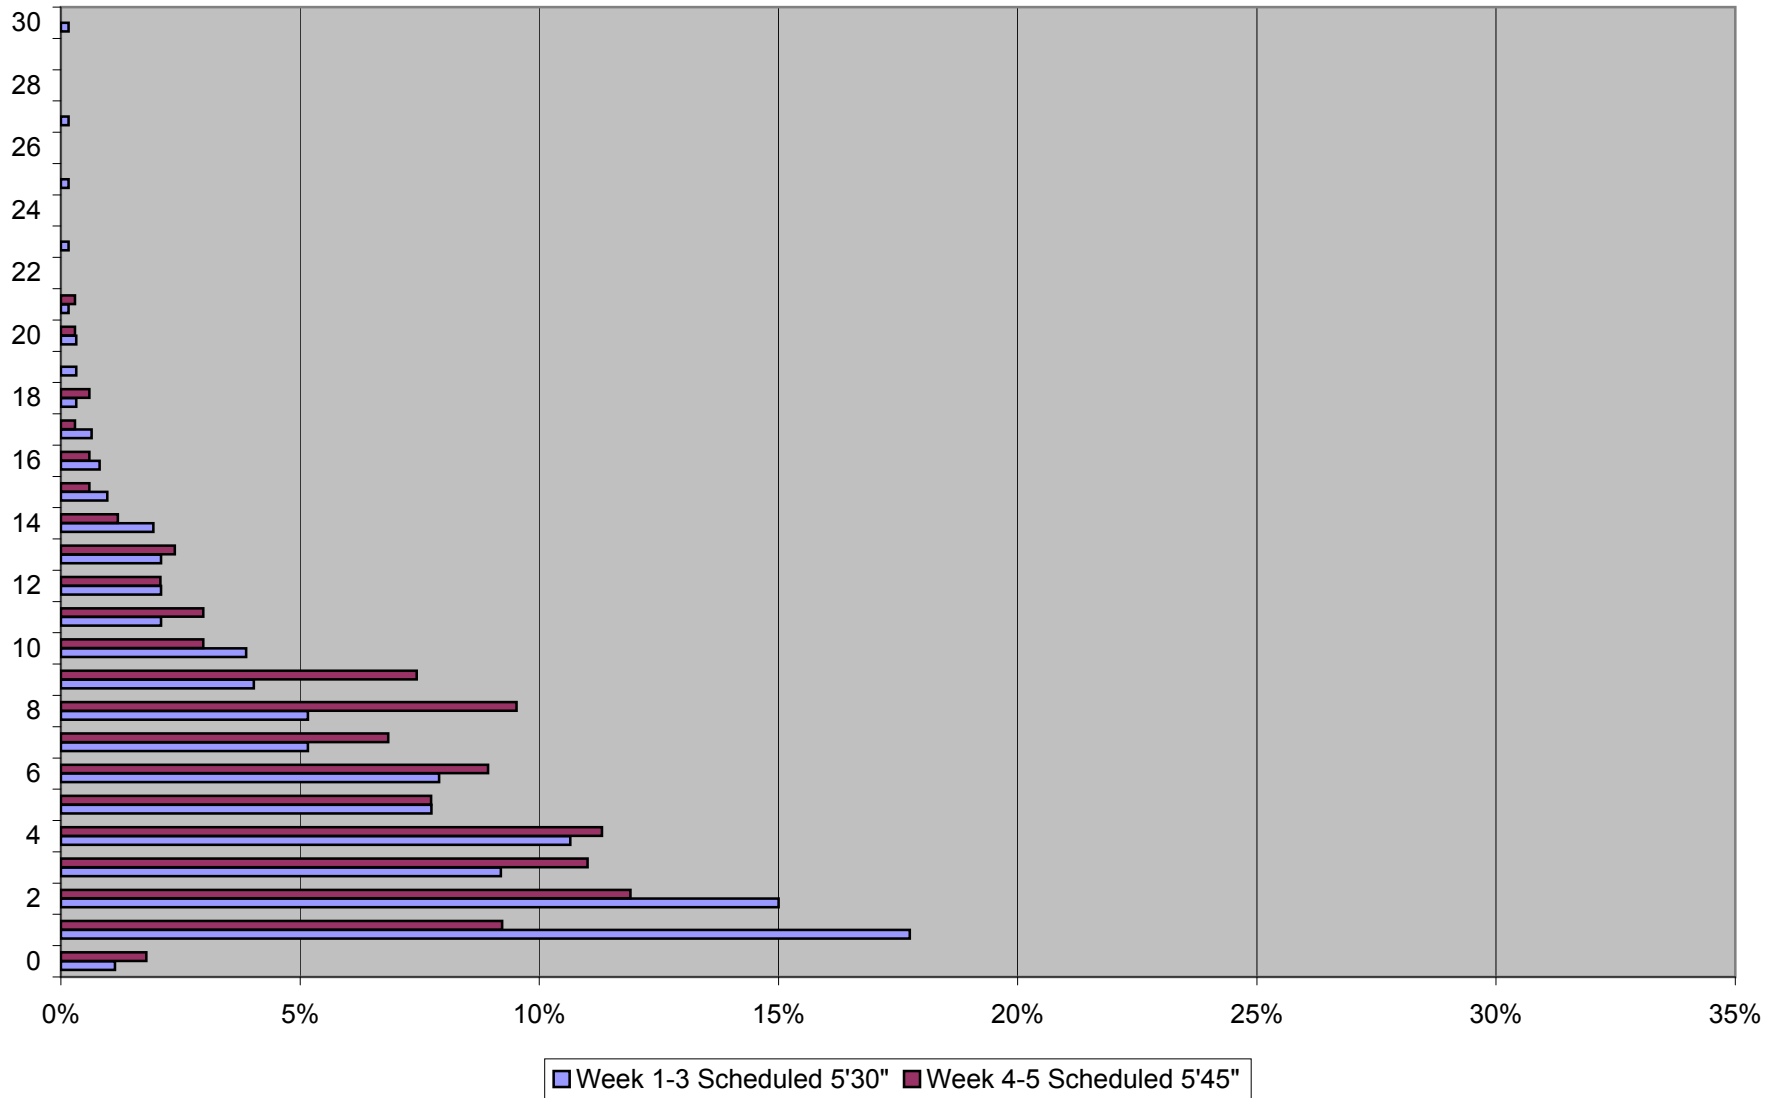

Headway Distribution Weekdays 1000 to 1400 Queen & Yonge Westbound November 2011