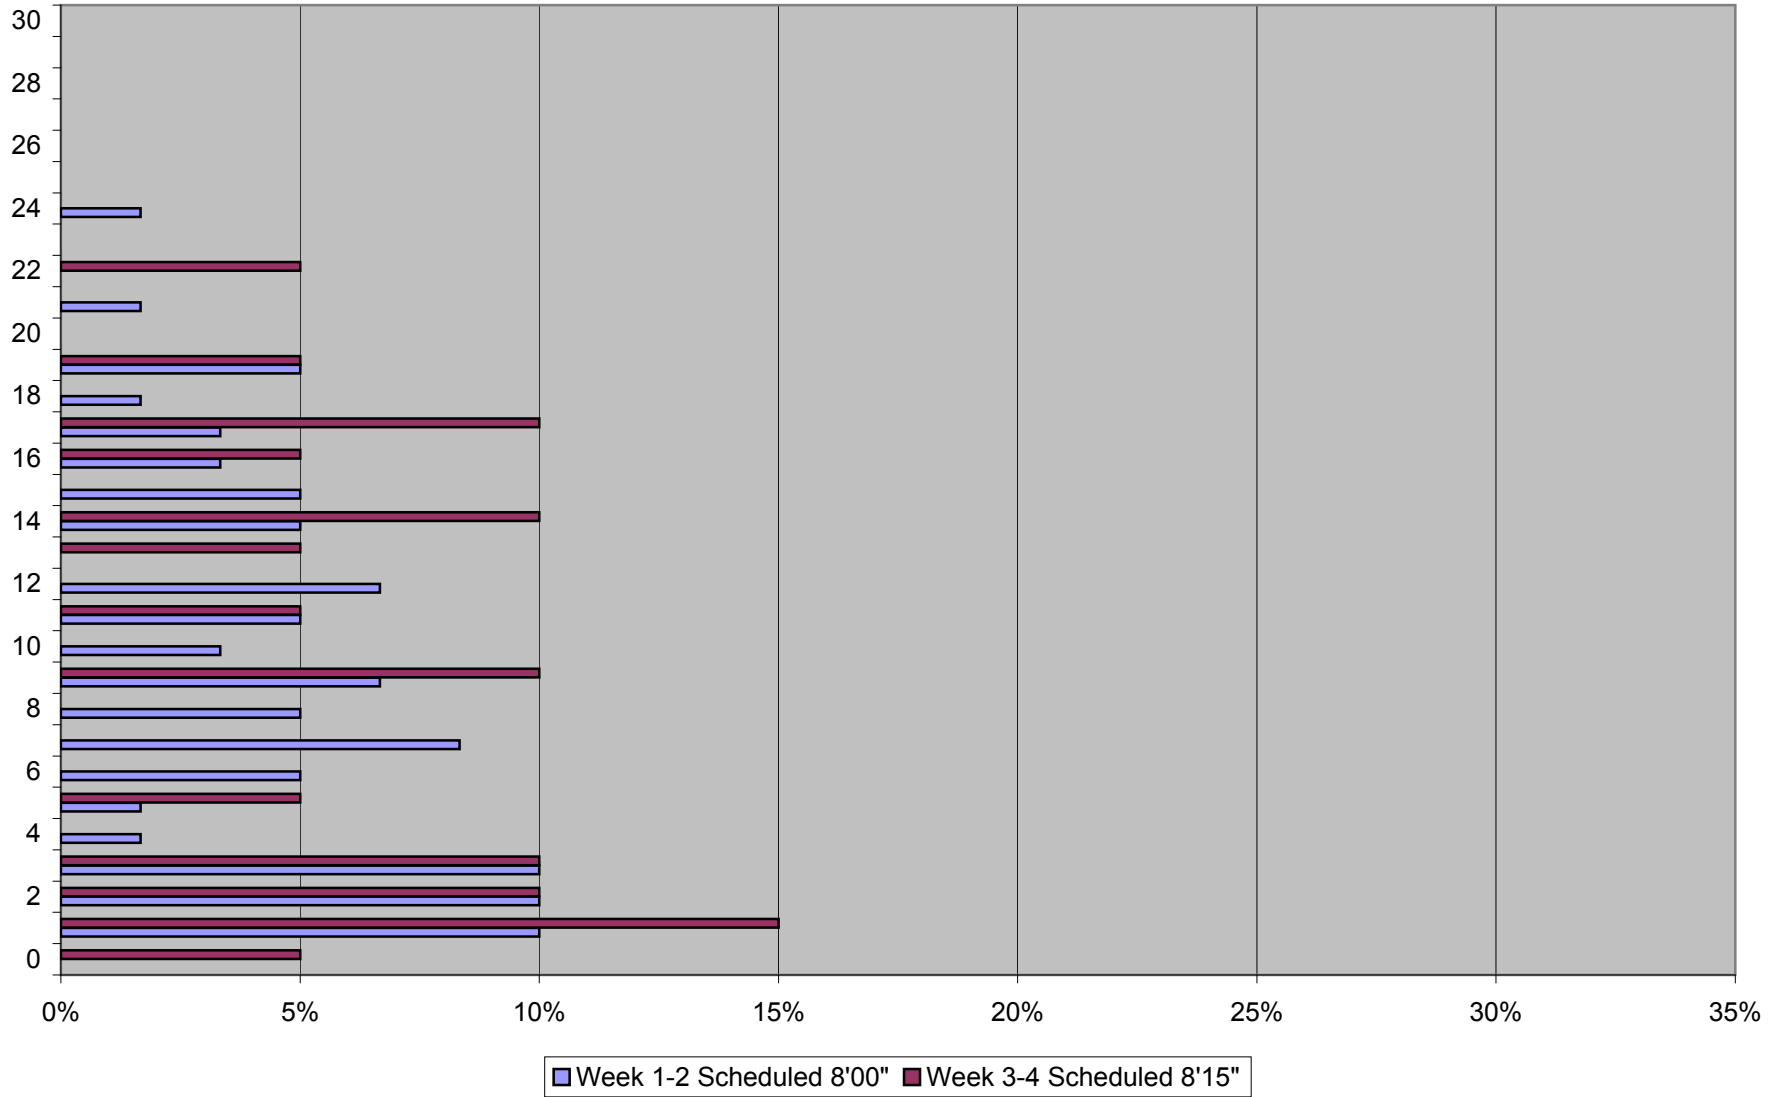

Headway Distribution Sundays 0900 to 1200 Queen & Yonge Westbound November 2011