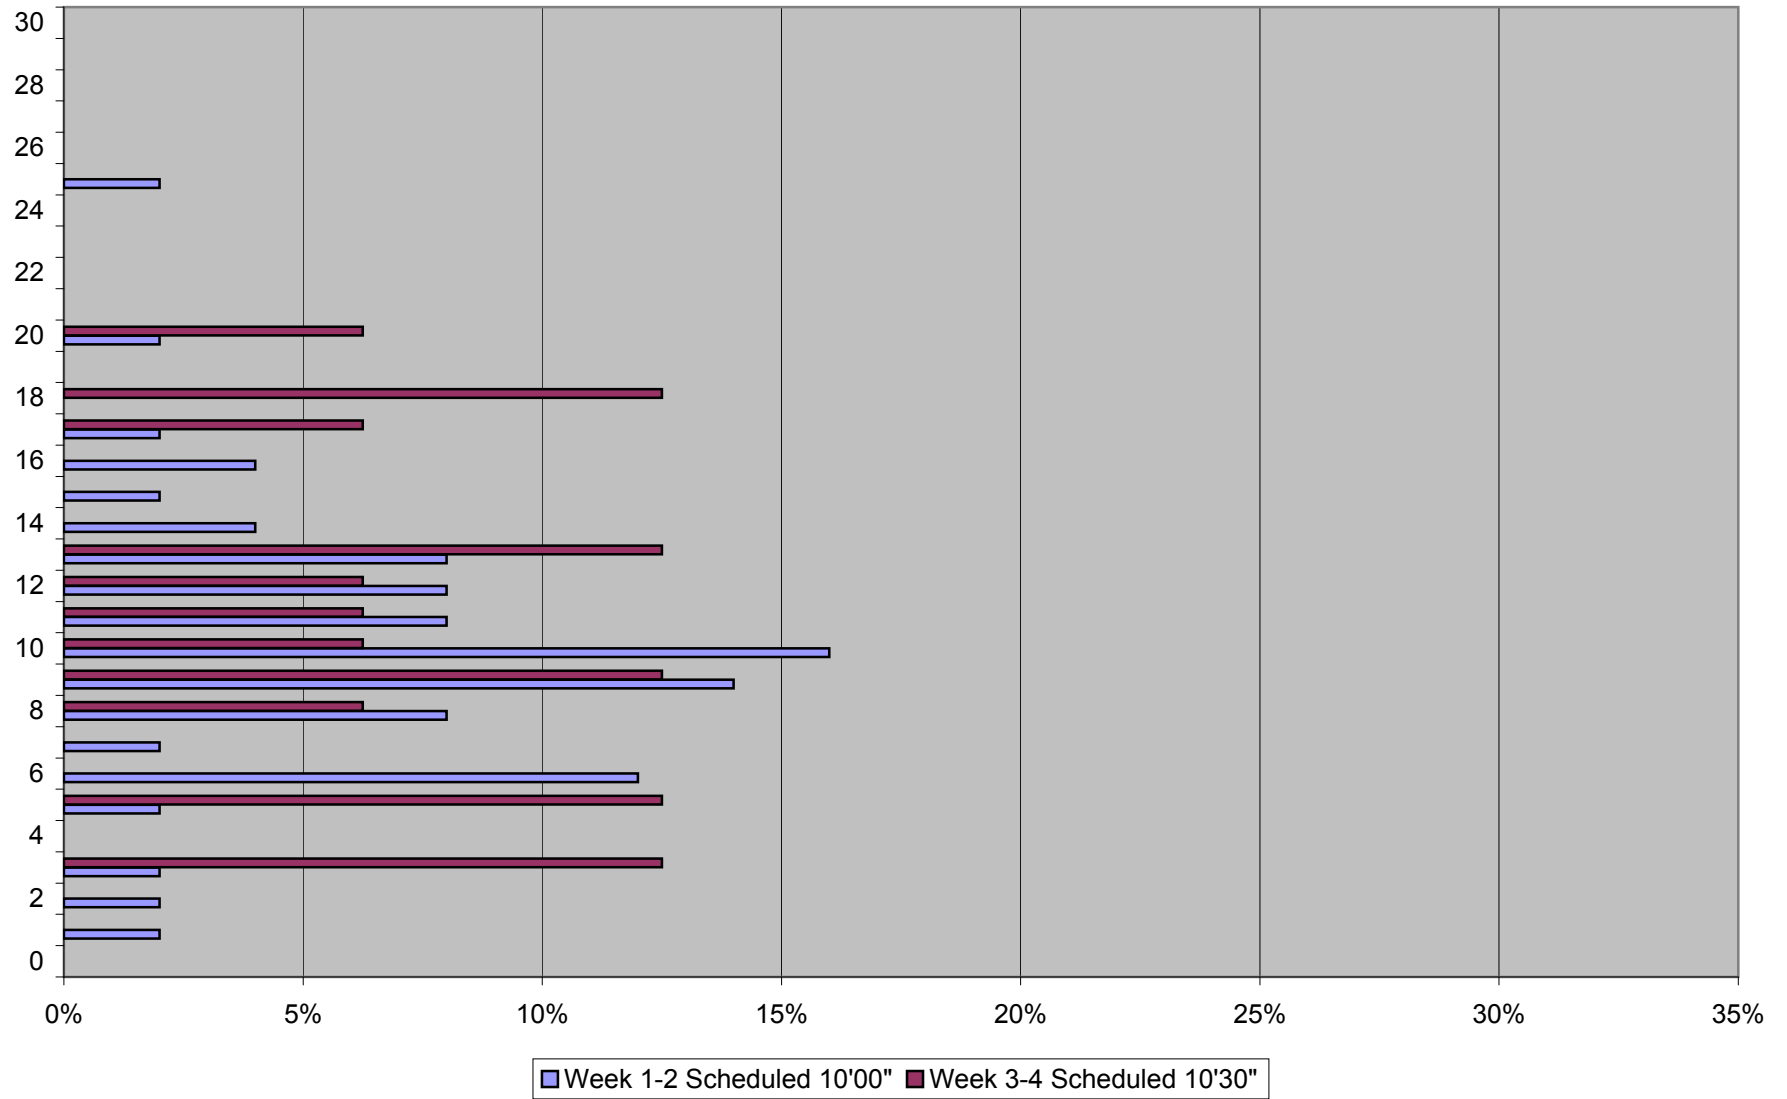

Headway Distribution Sundays 0600 to 0900 Queen & Yonge Westbound November 2011