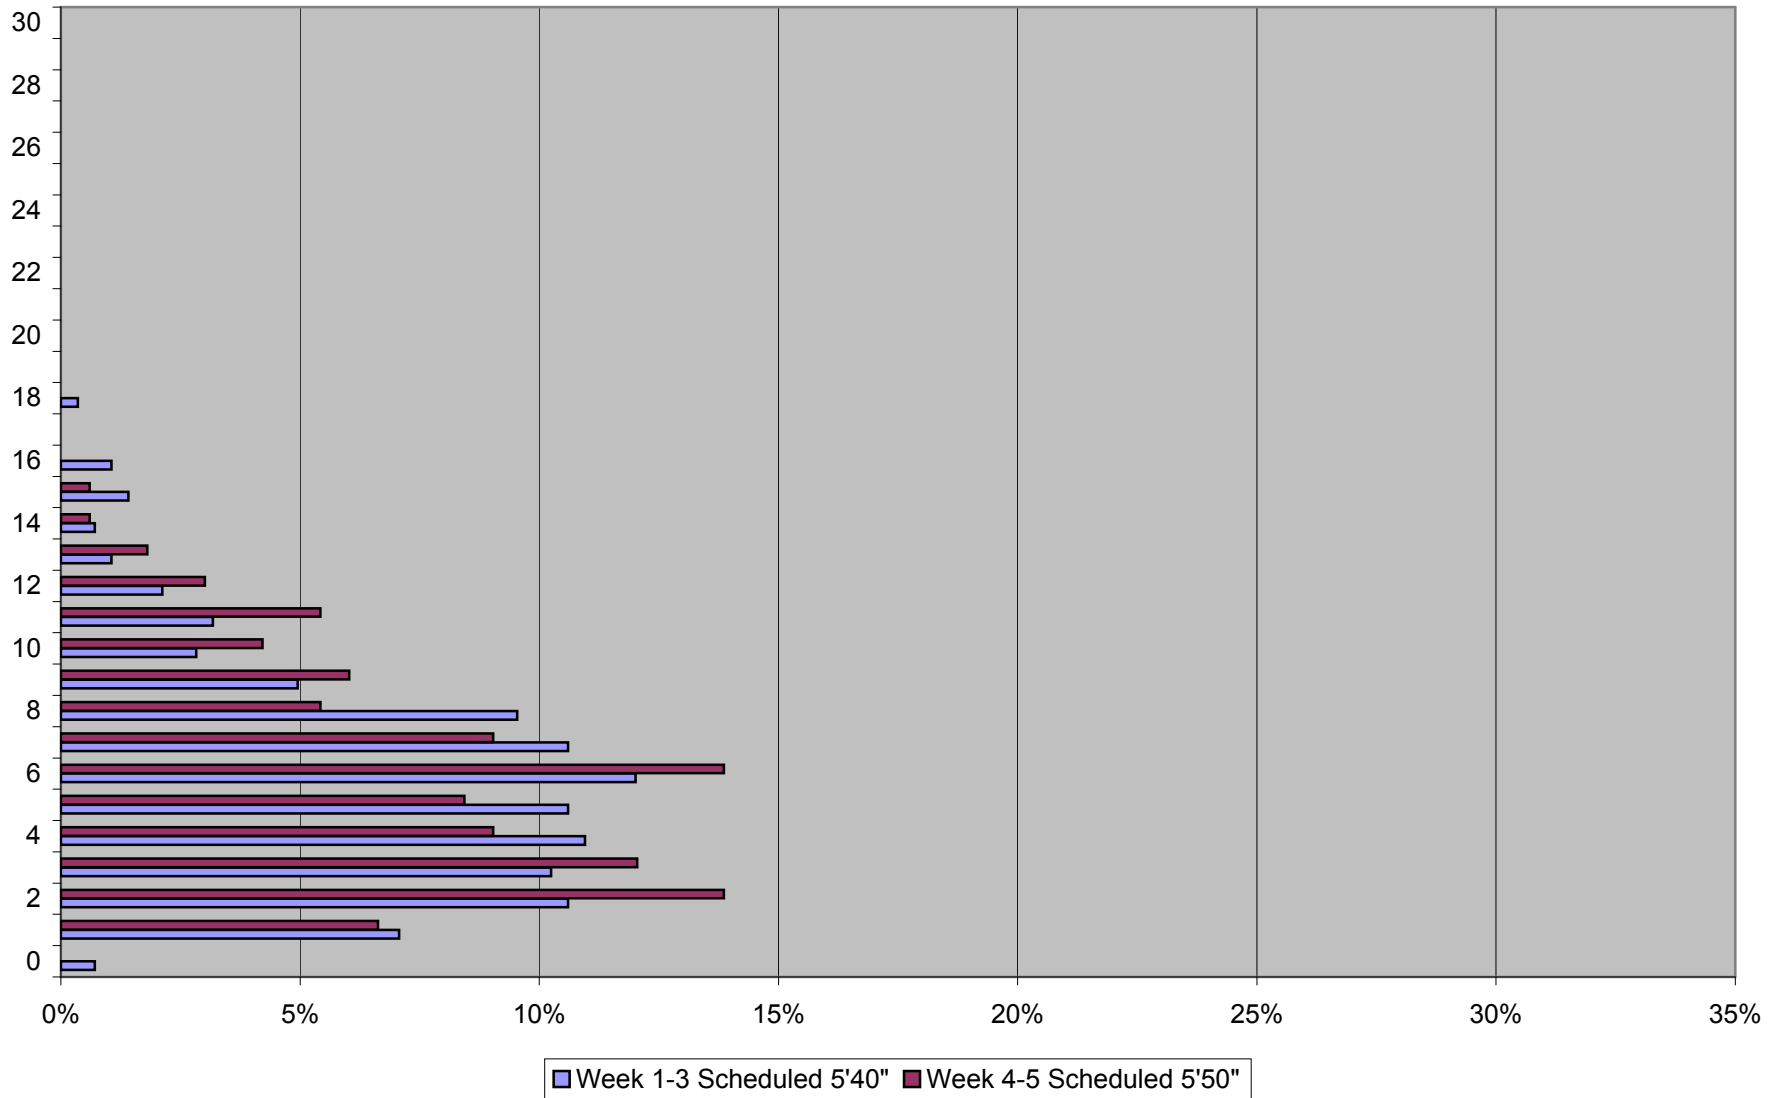

Headway Distribution Weekdays 1600 to 1800 Queen & Yonge Westbound November 2011