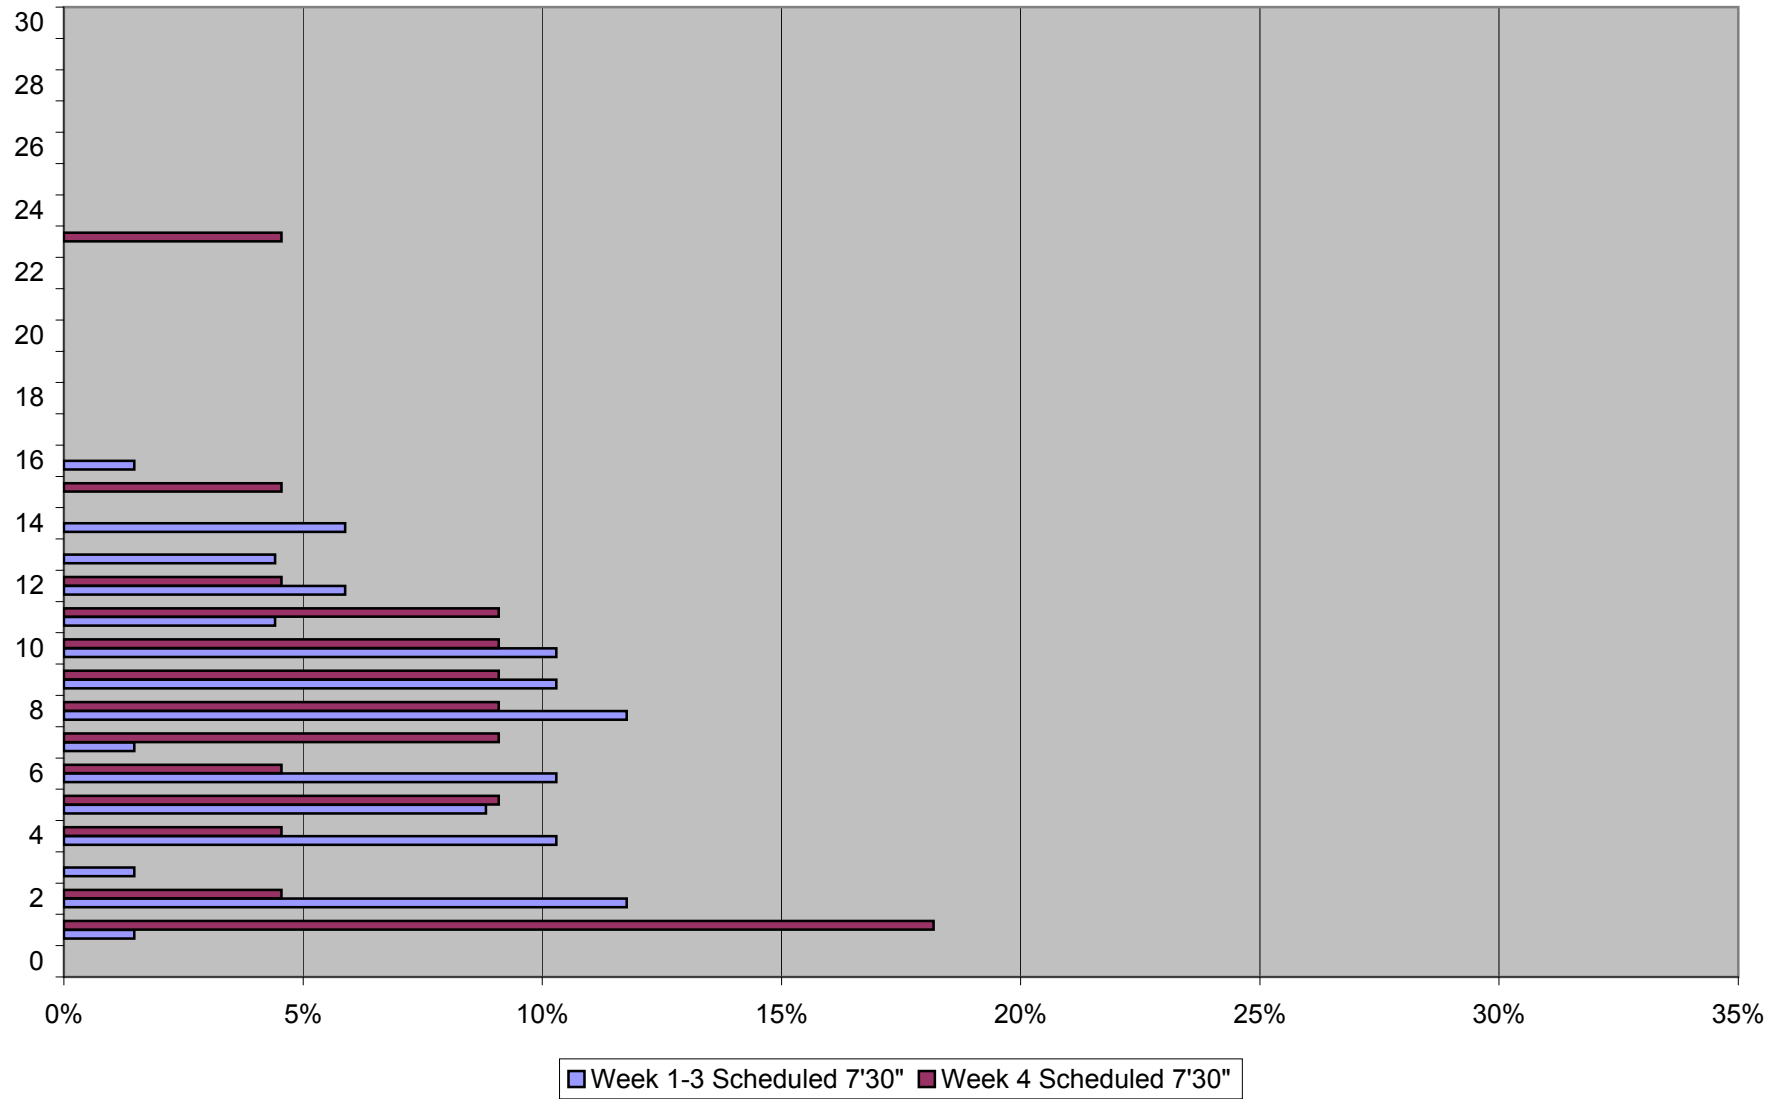

Headway Distribution Saturdays 0600 to 0900 Queen & Yonge Westbound November 2011