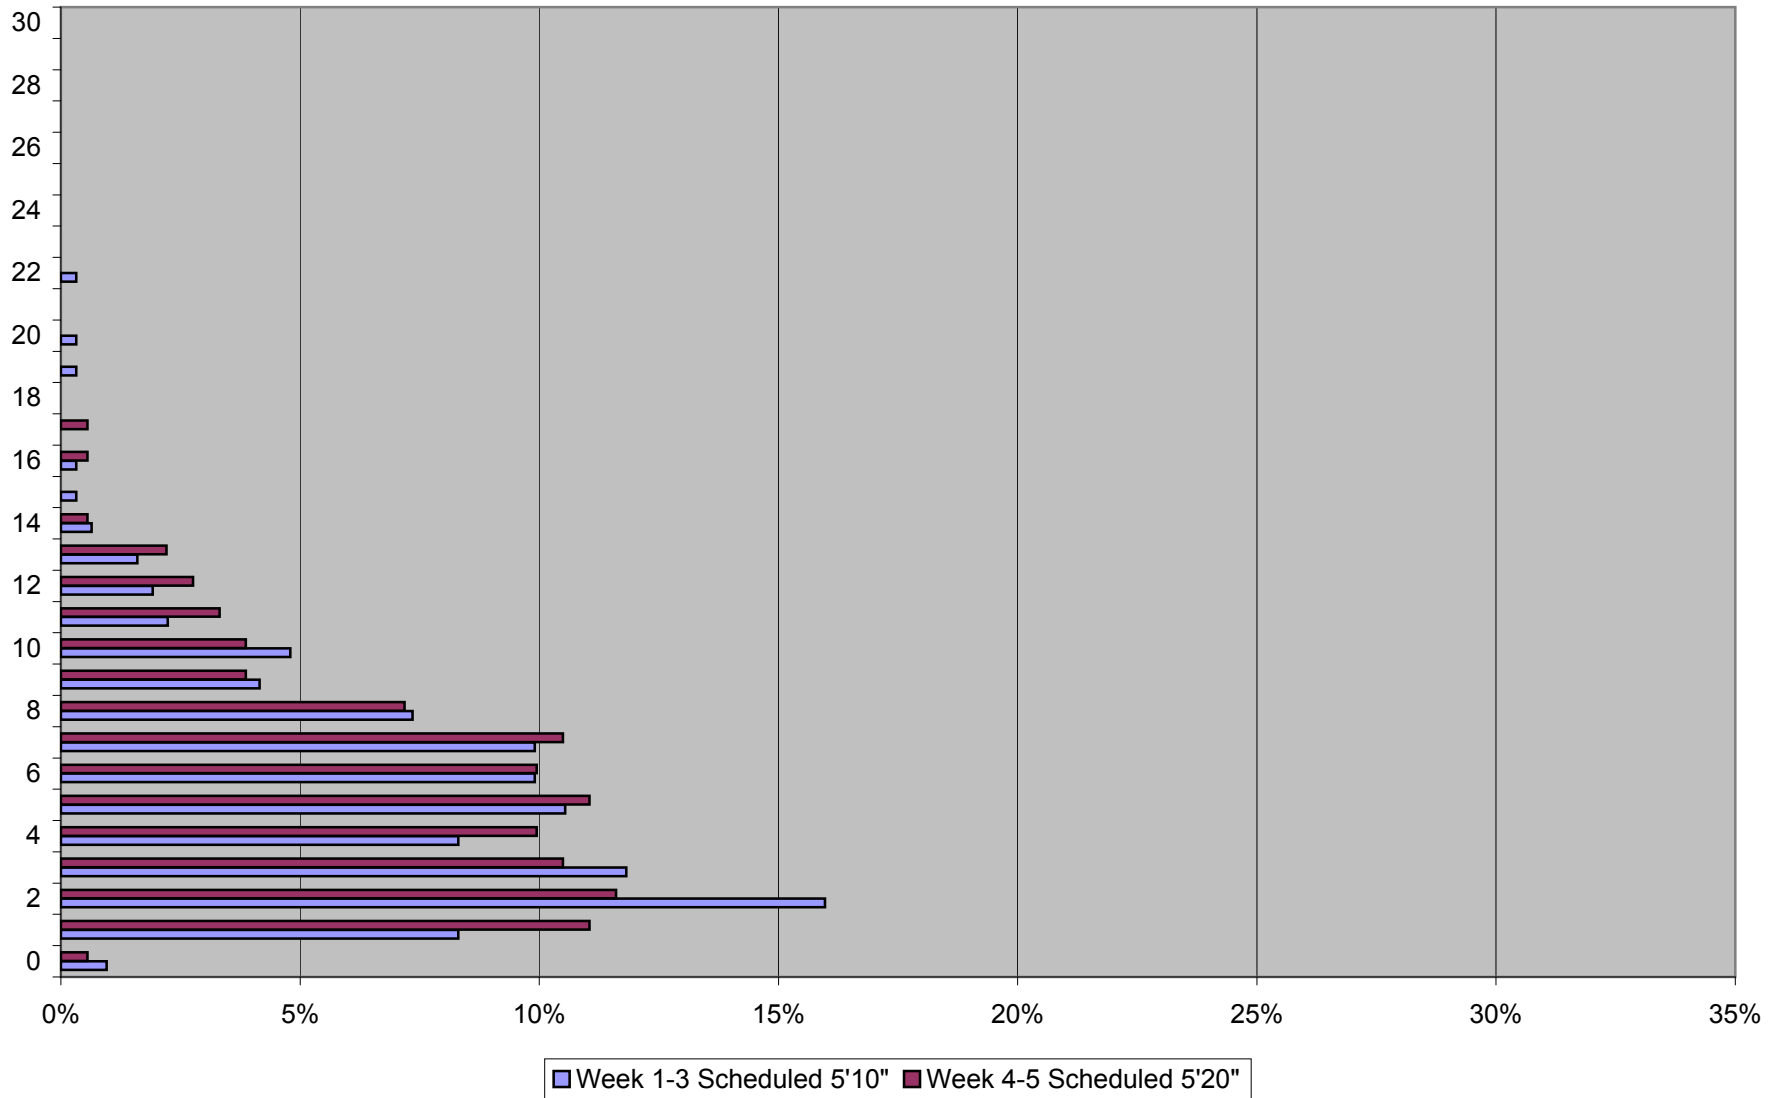

### Headway Distribution Weekdays 1000 to 1400 Queen & Yonge Westbound November 2011