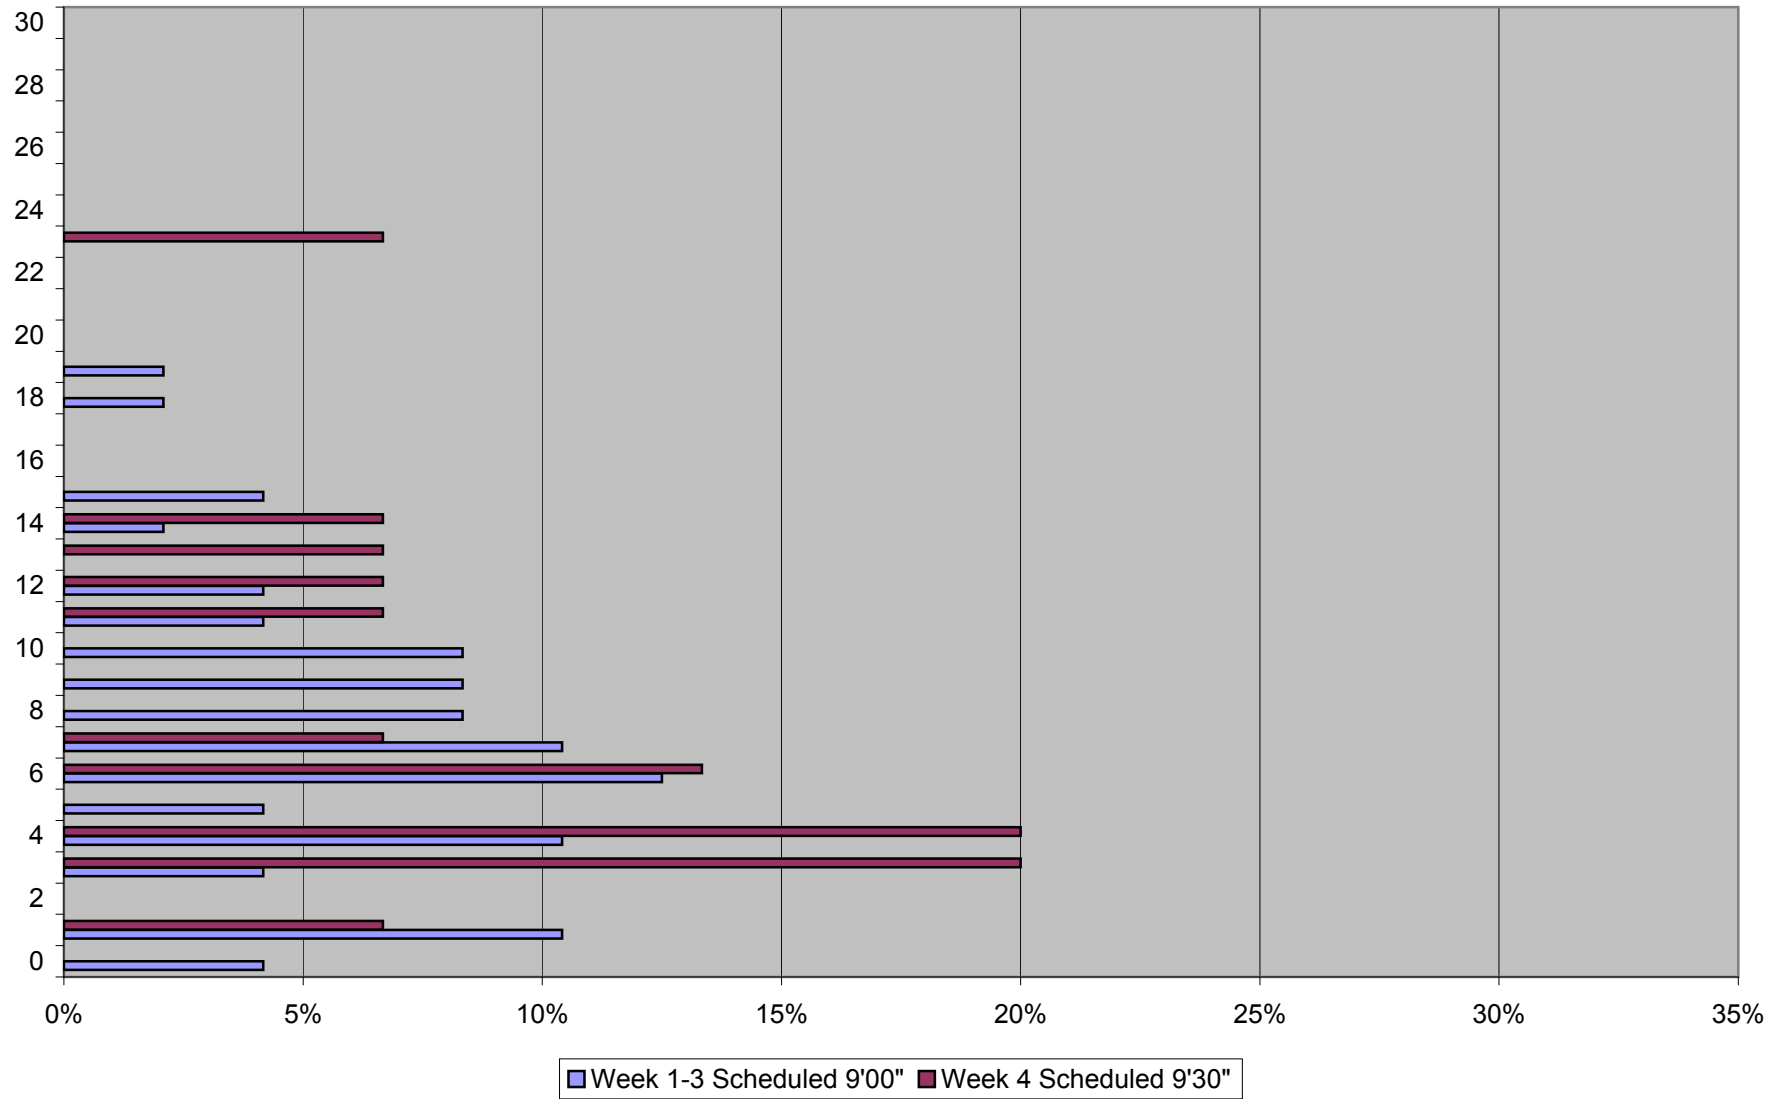

Headway Distribution Saturdays 2200 to 2400 Queen & Yonge Westbound November 2011