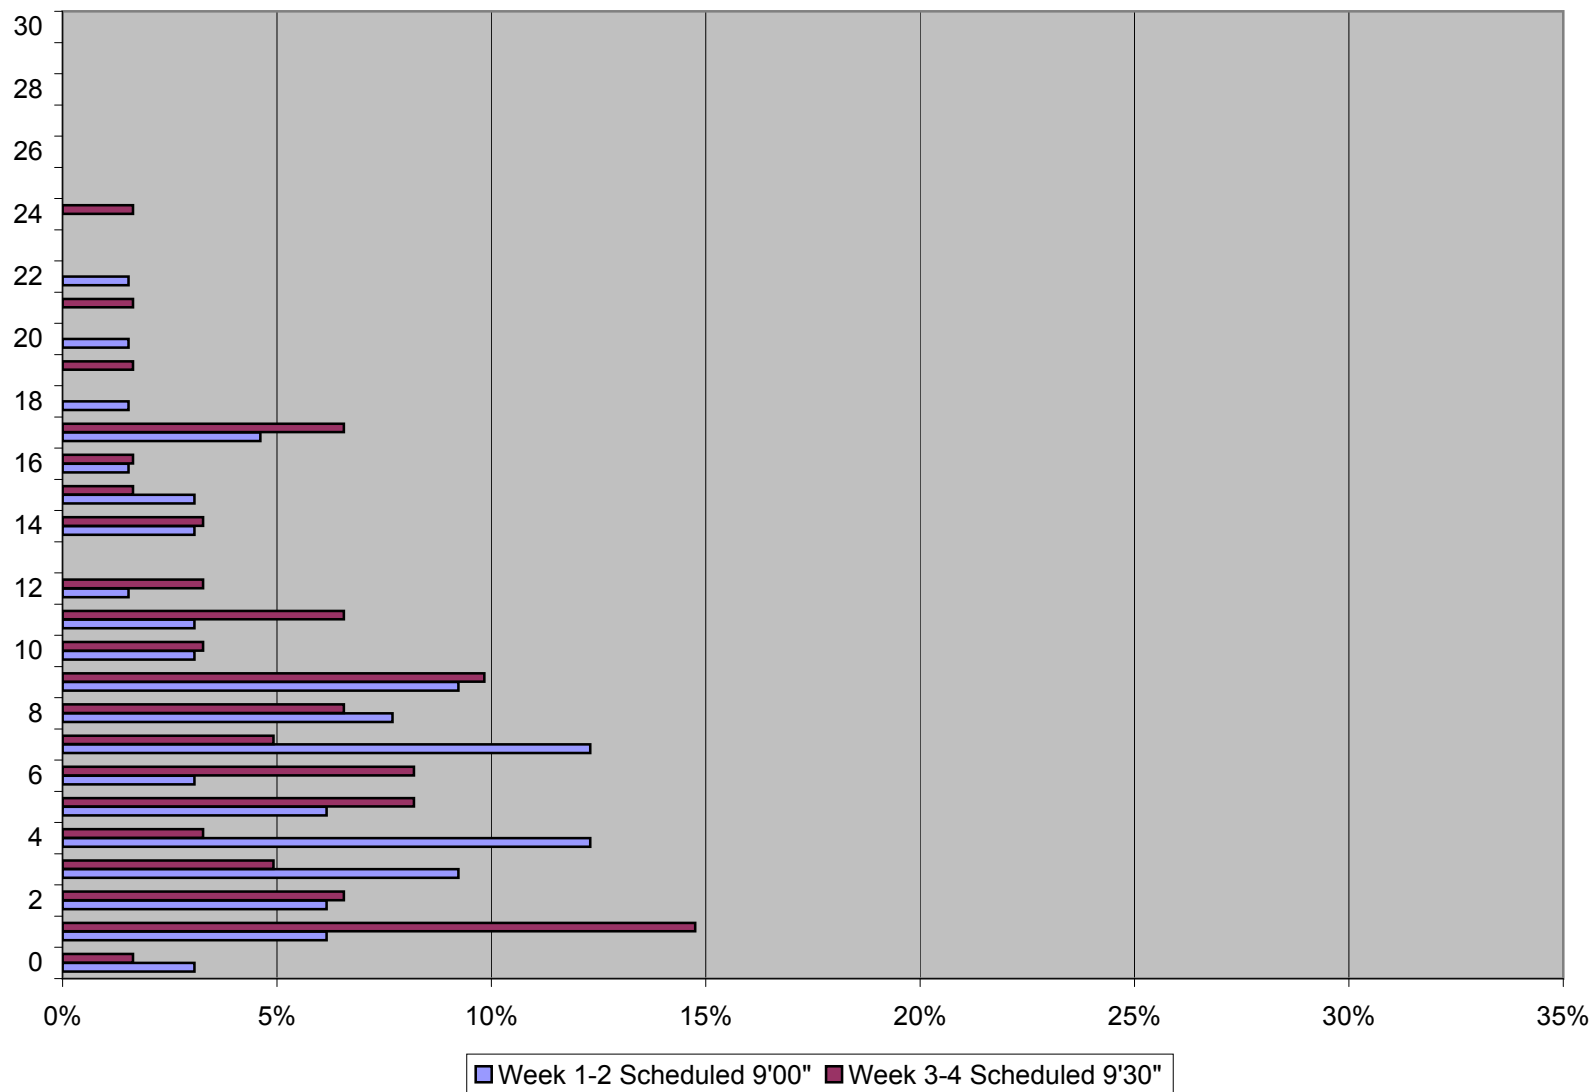

Headway Distribution Sundays 1800 to 2200 Queen & Yonge Eastbound November 2011