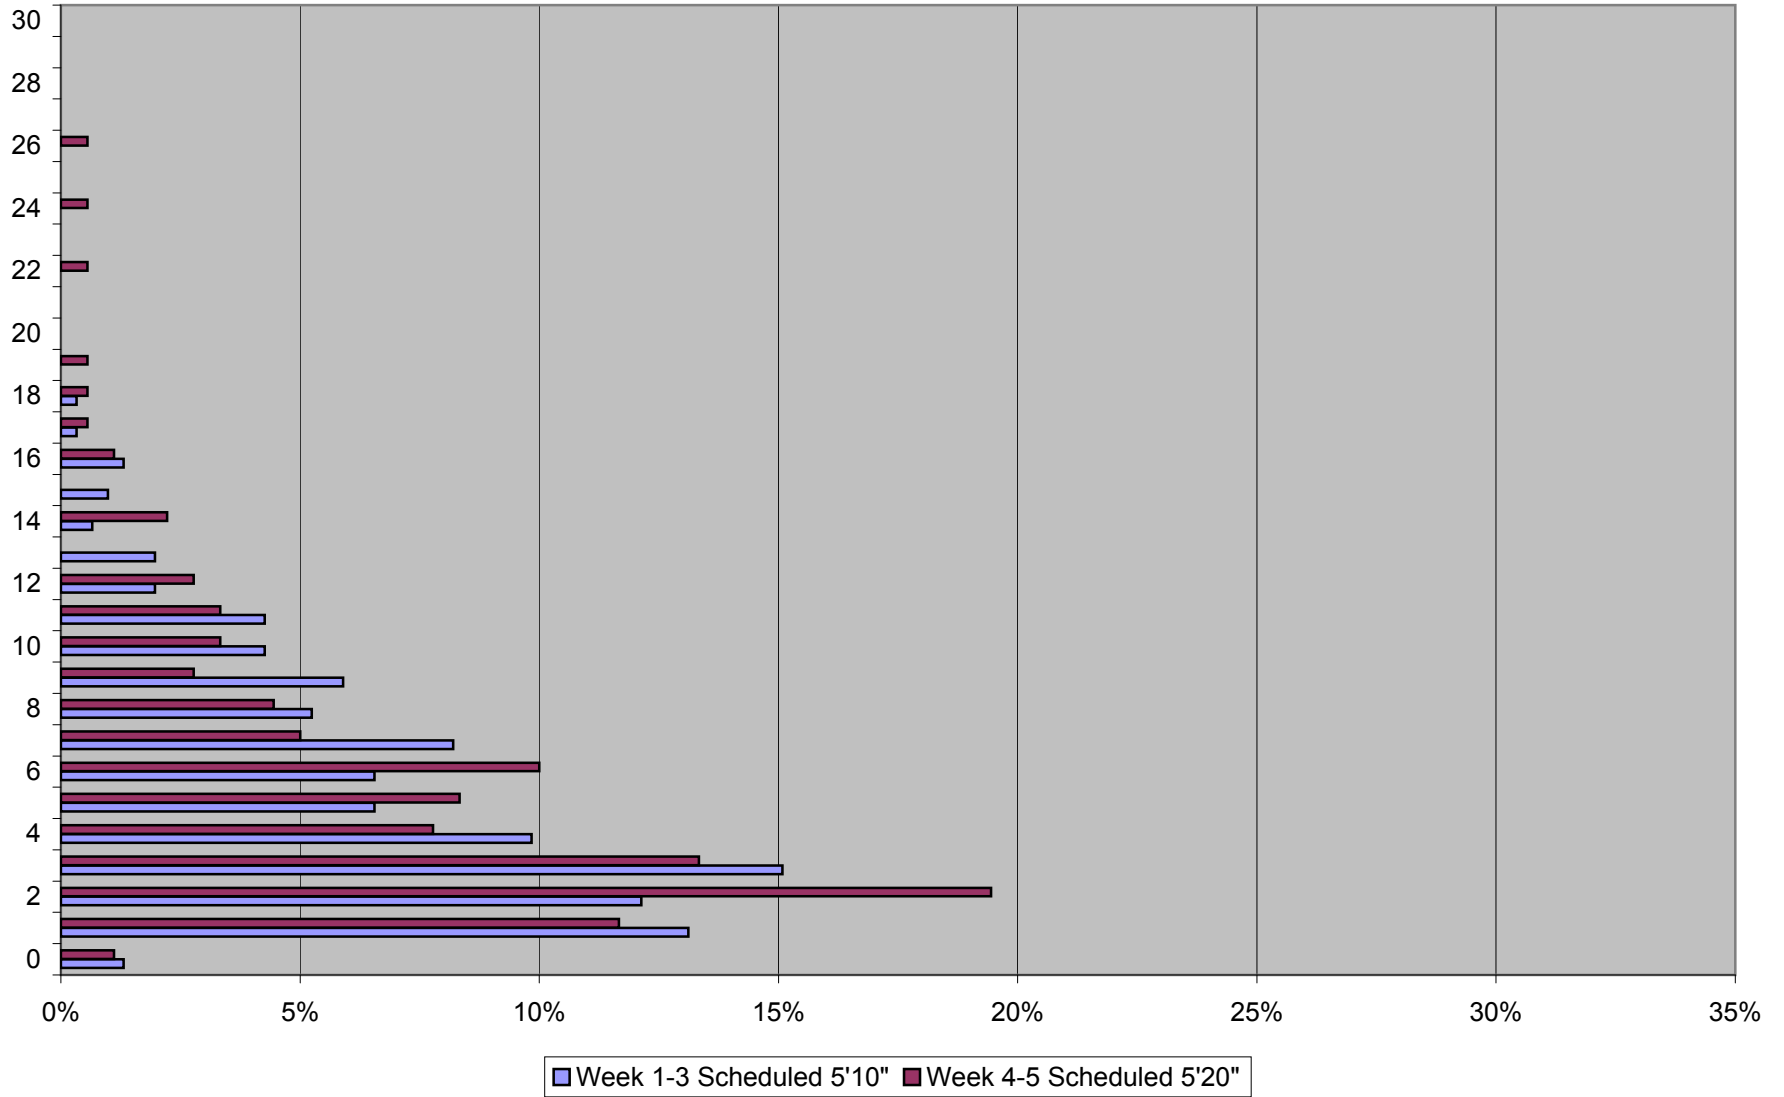

Headway Distribution Weekdays 0700 to 0900 Queen & Yonge Eastbound November 2011

Headway Distribution Weekdays 1000 to 1400 Queen & Yonge Eastbound November 2011

Headway Distribution Weekdays 1600 to 1800 Queen & Yonge Eastbound November 2011

Headway Distribution Weekdays 1900 to 2200 Queen & Yonge Eastbound November 2011

Headway Distribution Weekdays 2200 to 2400 Queen & Yonge Eastbound November 2011

Headway Distribution Saturdays 0600 to 0900 Queen & Yonge Eastbound November 2011