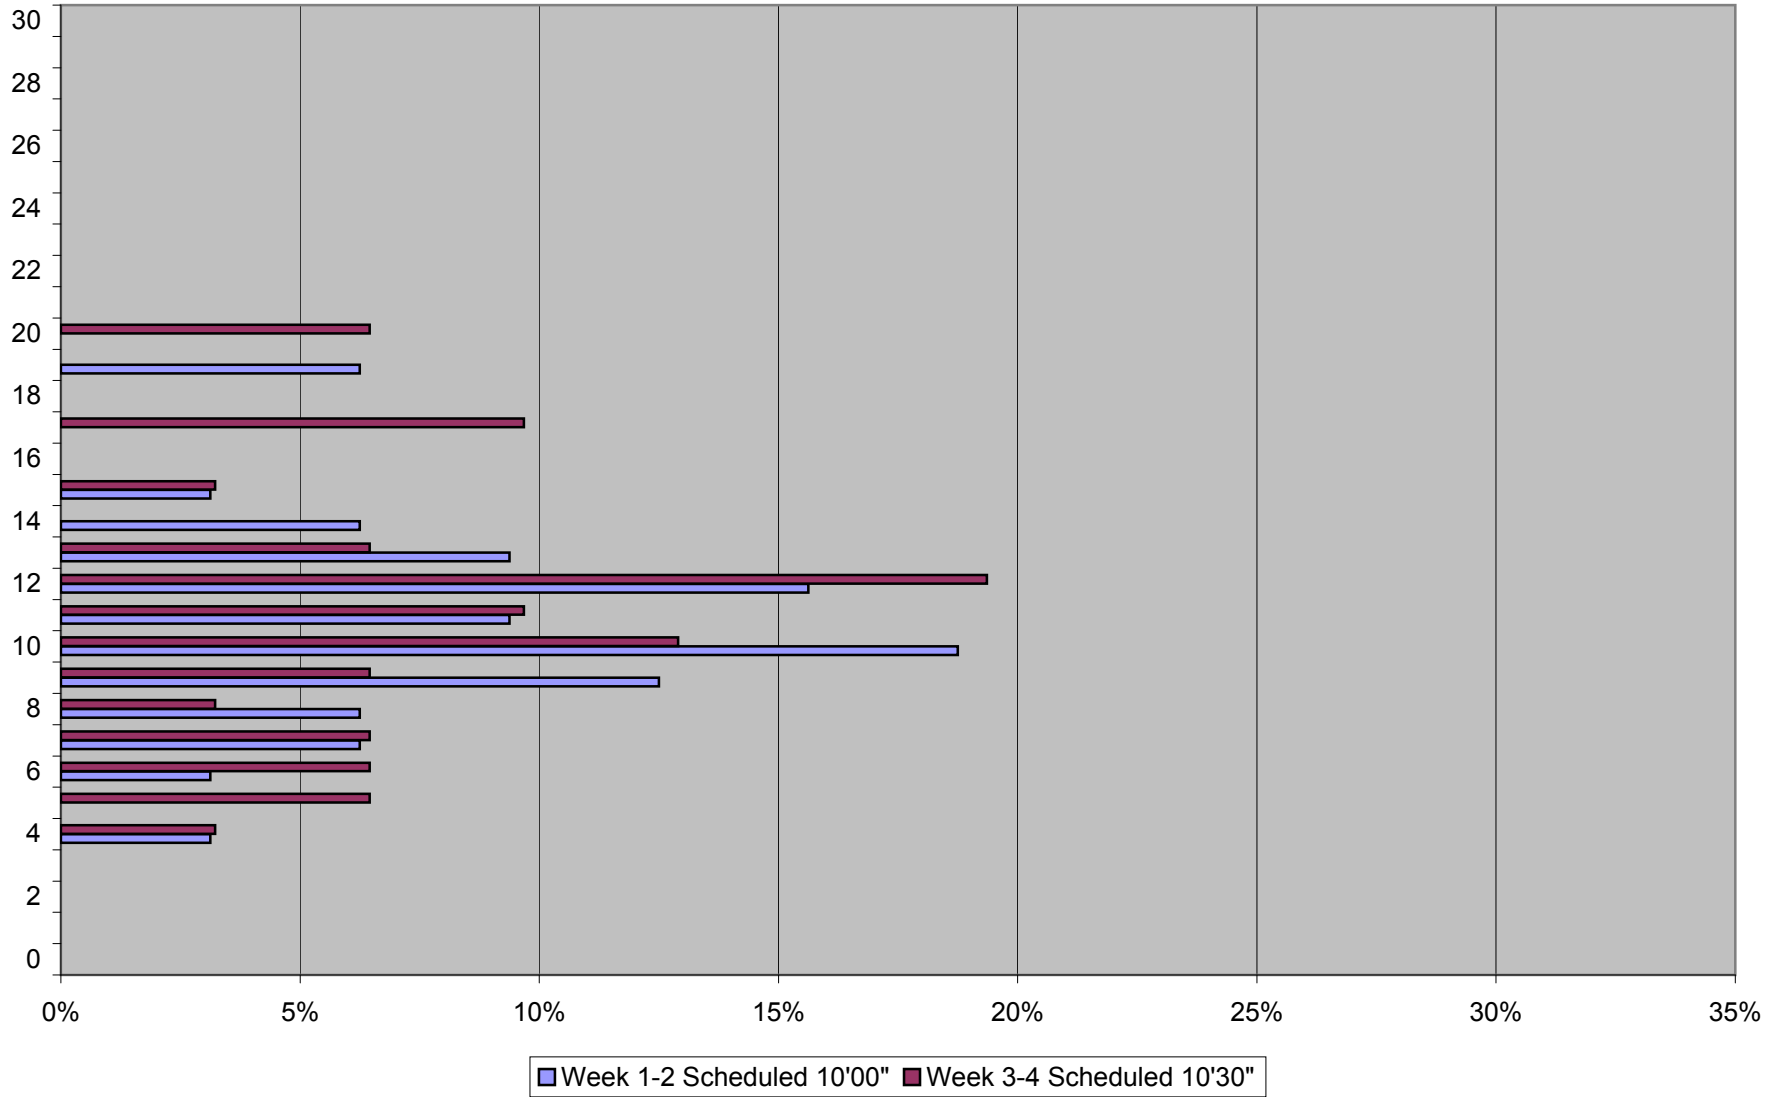

Headway Distribution Sundays 0600 to 0900 Queen & Yonge Eastbound November 2011