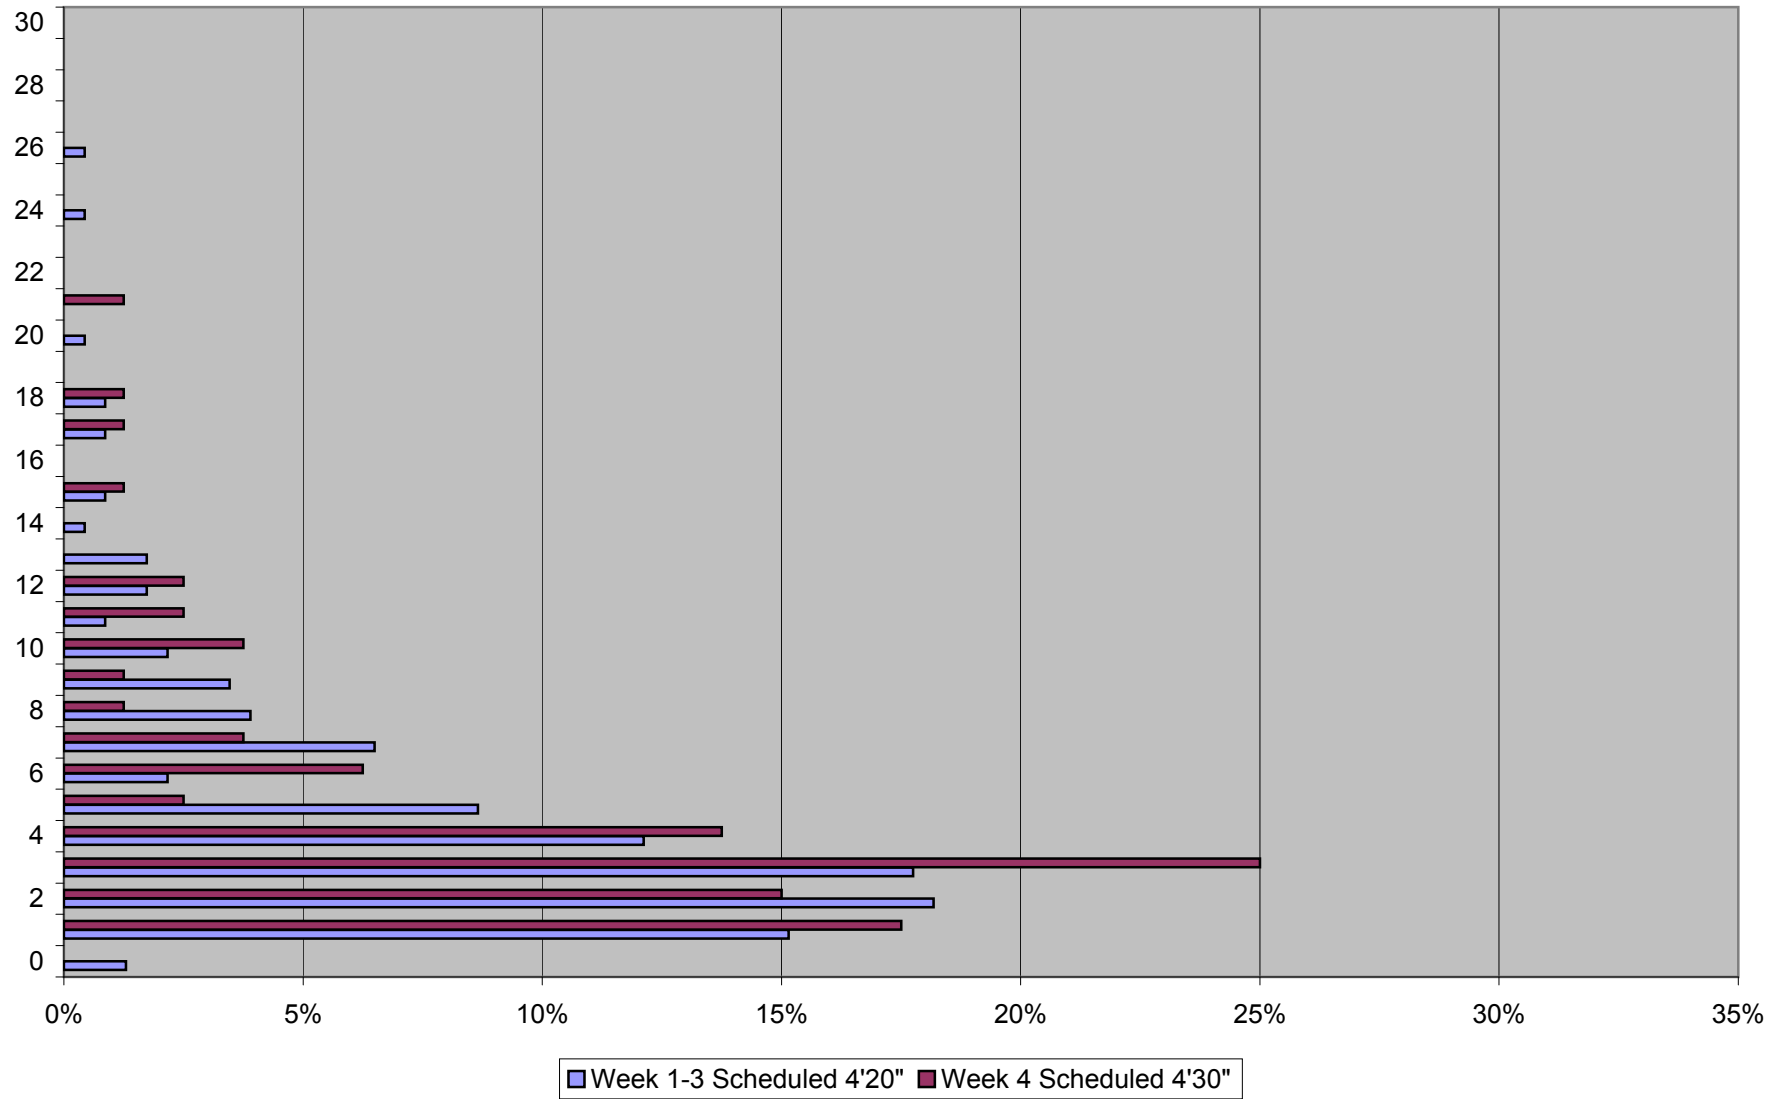

Headway Distribution Saturdays 1200 to 1800 Queen & Yonge Eastbound November 2011