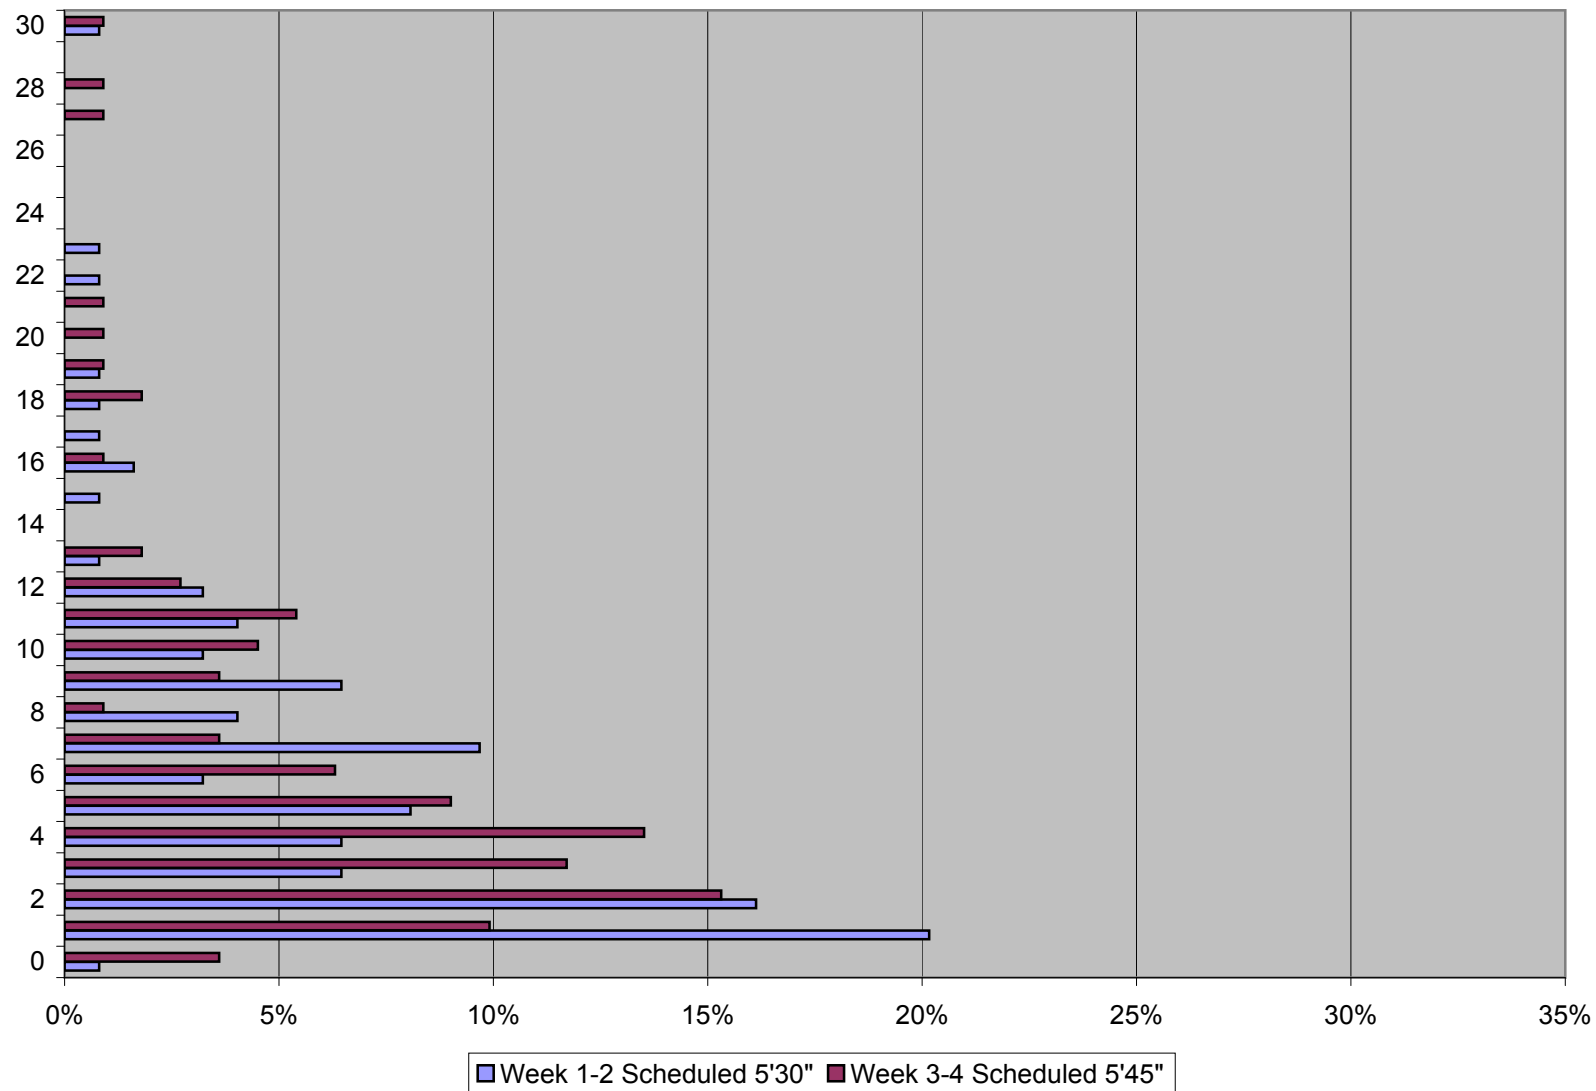

Headway Distribution Sundays 1200 to 1800 Queen & Yonge Eastbound November 2011