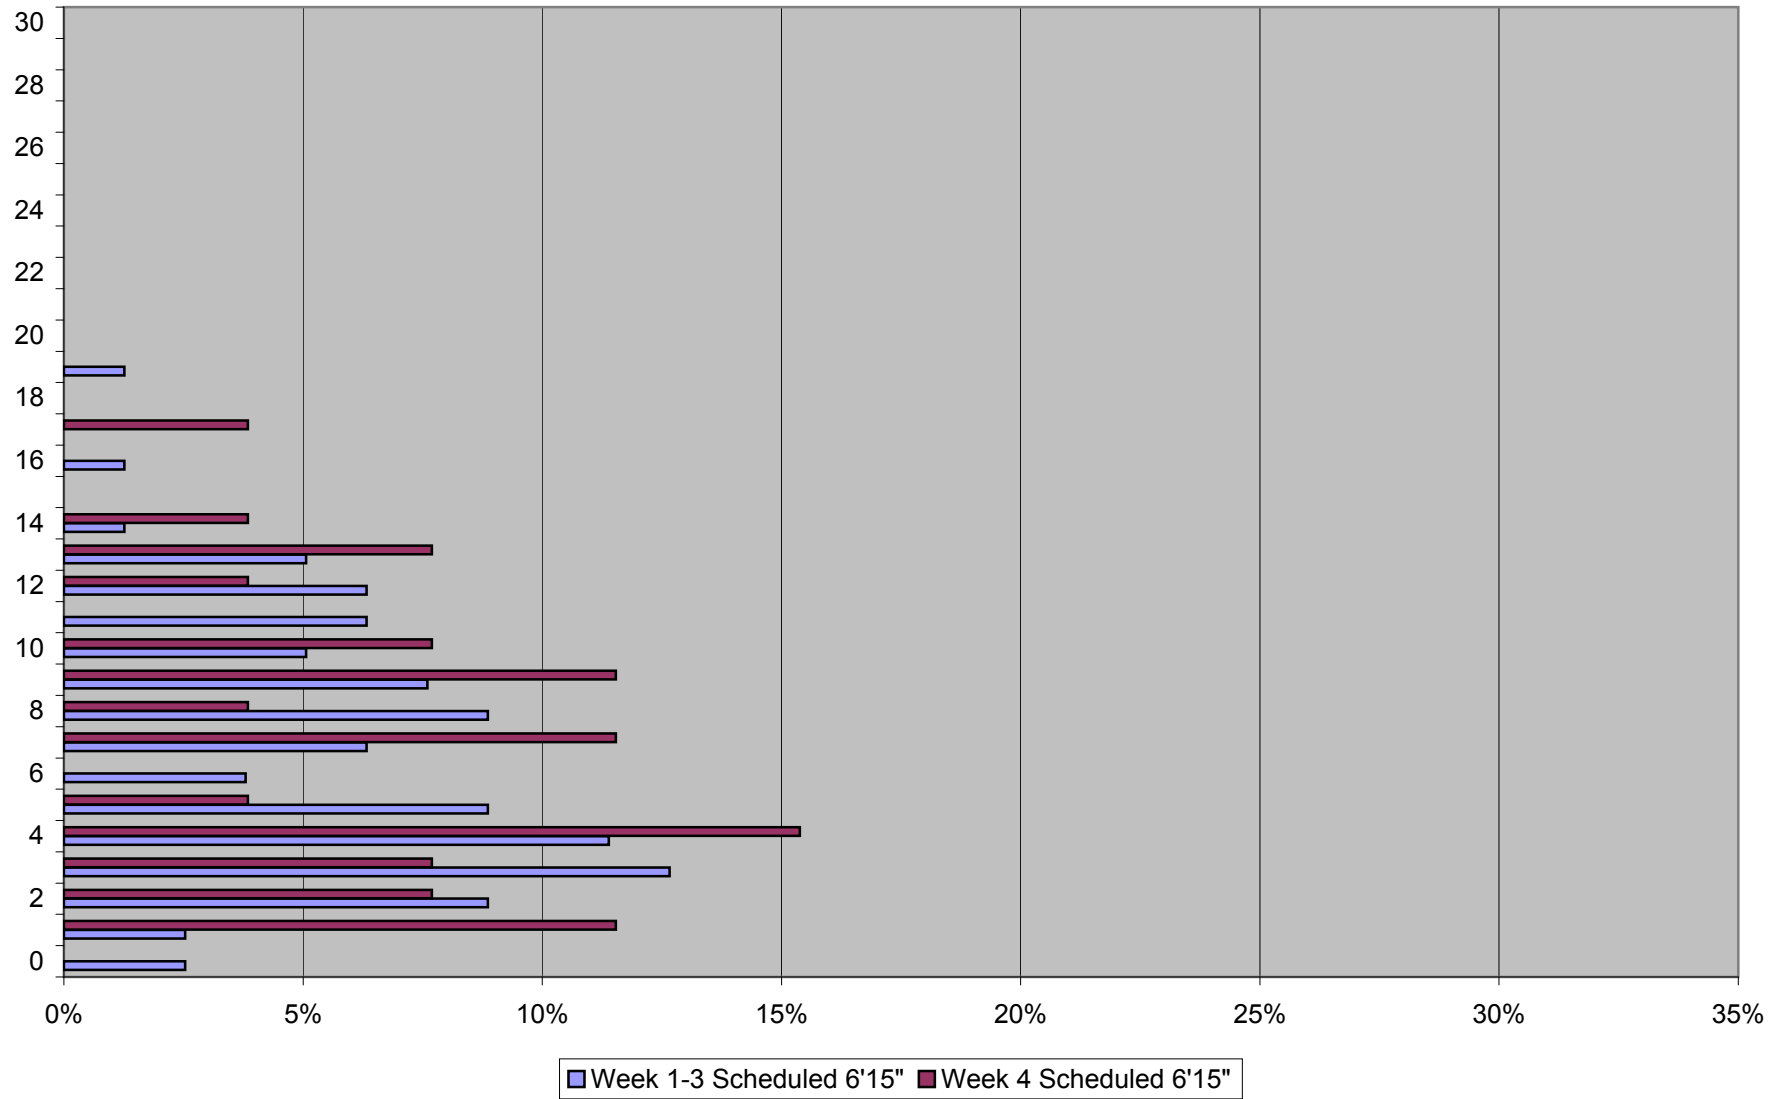

Headway Distribution Saturdays 0900 to 1200 Queen & Yonge Eastbound November 2011