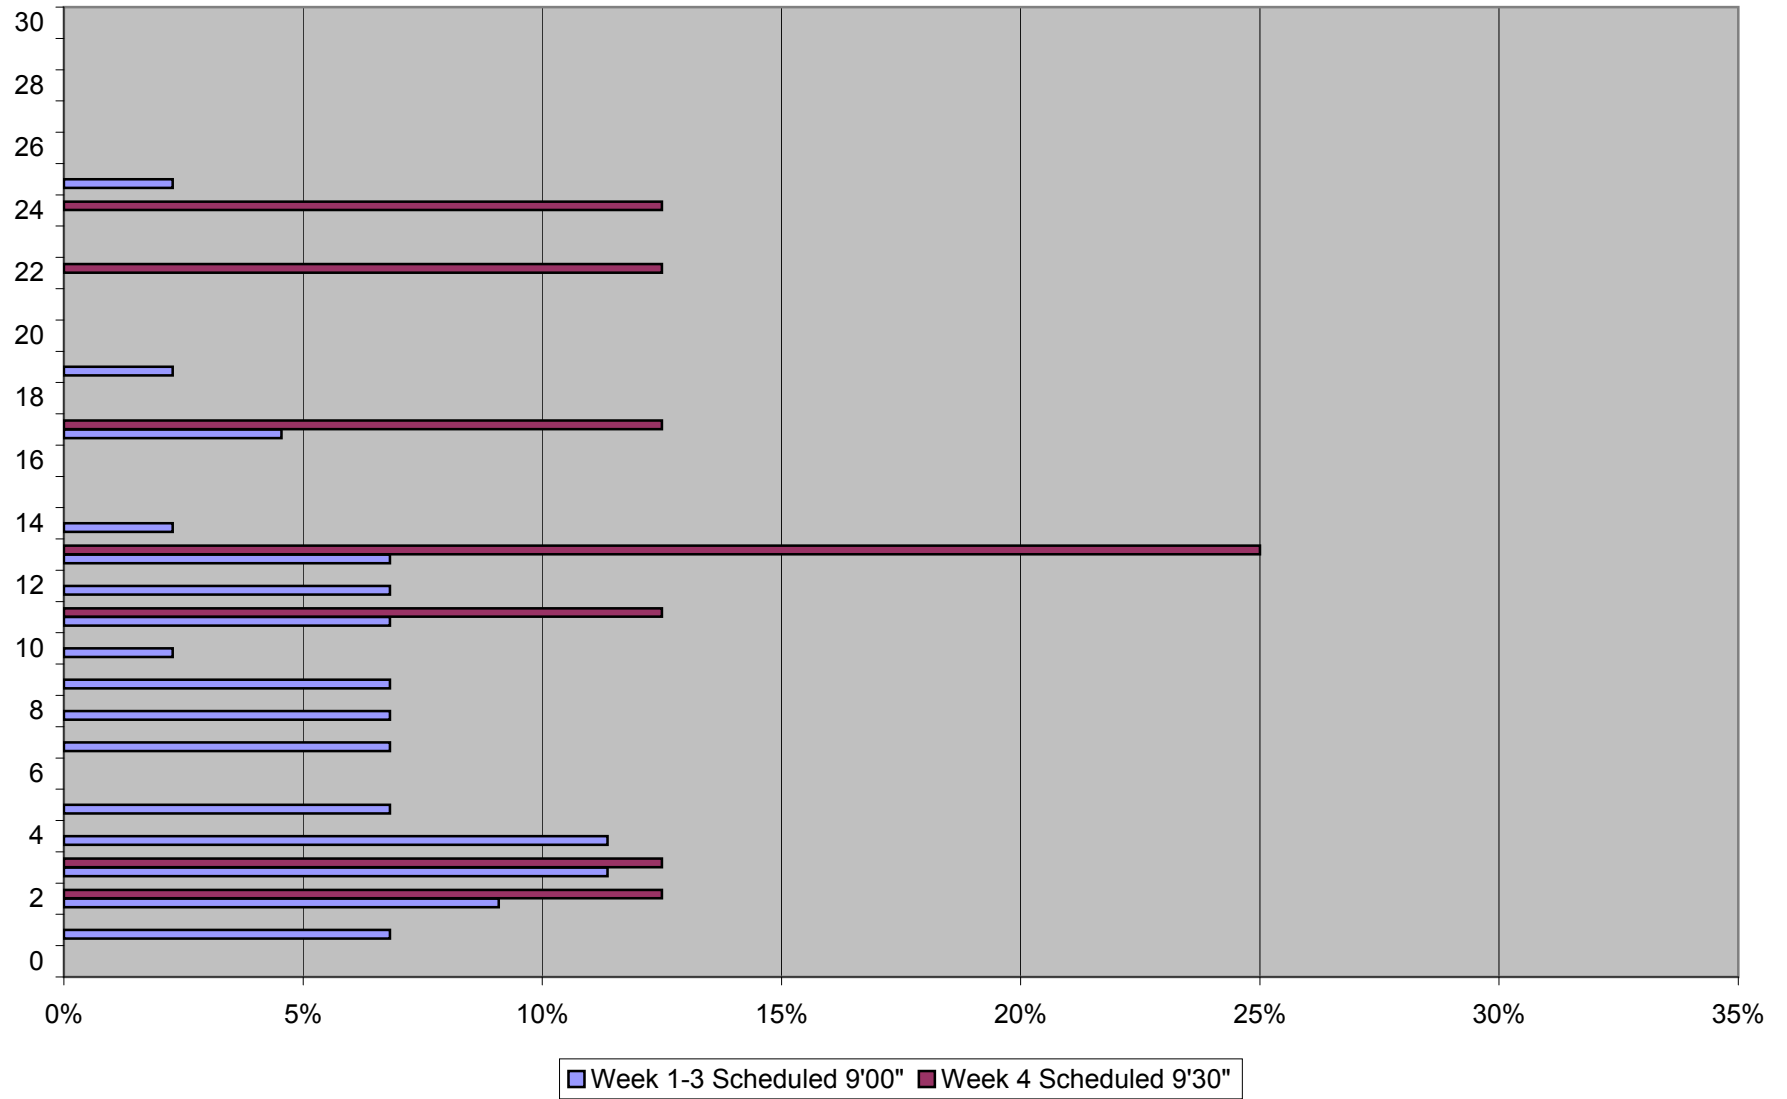

Headway Distribution Saturdays 2200 to 2400 Queen & Yonge Eastbound November 2011