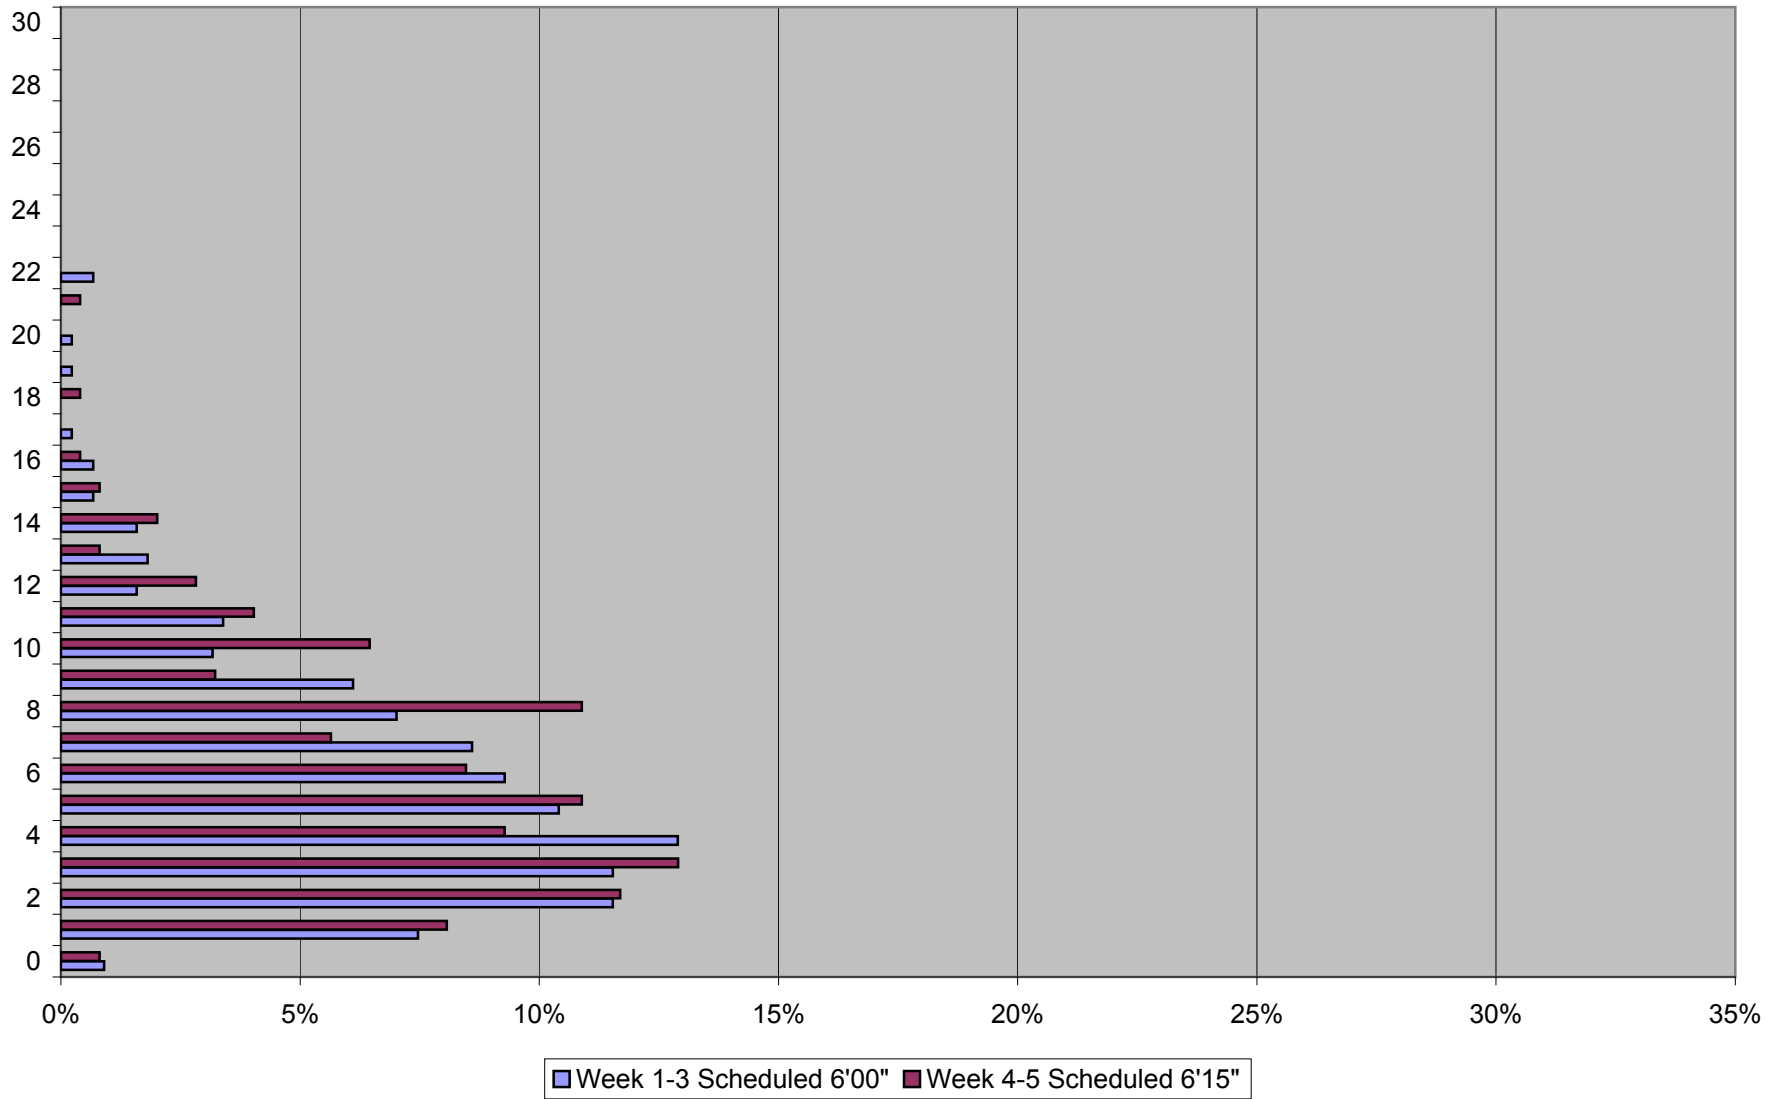

Headway Distribution Weekdays 0700 to 0900 Queen & Yonge Eastbound November 2011

Headway Distribution Weekdays 1000 to 1400 Queen & Yonge Eastbound November 2011

Headway Distribution Weekdays 1600 to 1800 Queen & Yonge Eastbound November 2011

Headway Distribution Weekdays 1900 to 2200 Queen & Yonge Eastbound November 2011

Headway Distribution Weekdays 2200 to 2400 Queen & Yonge Eastbound November 2011

Headway Distribution Saturdays 0600 to 0900 Queen & Yonge Eastbound November 2011