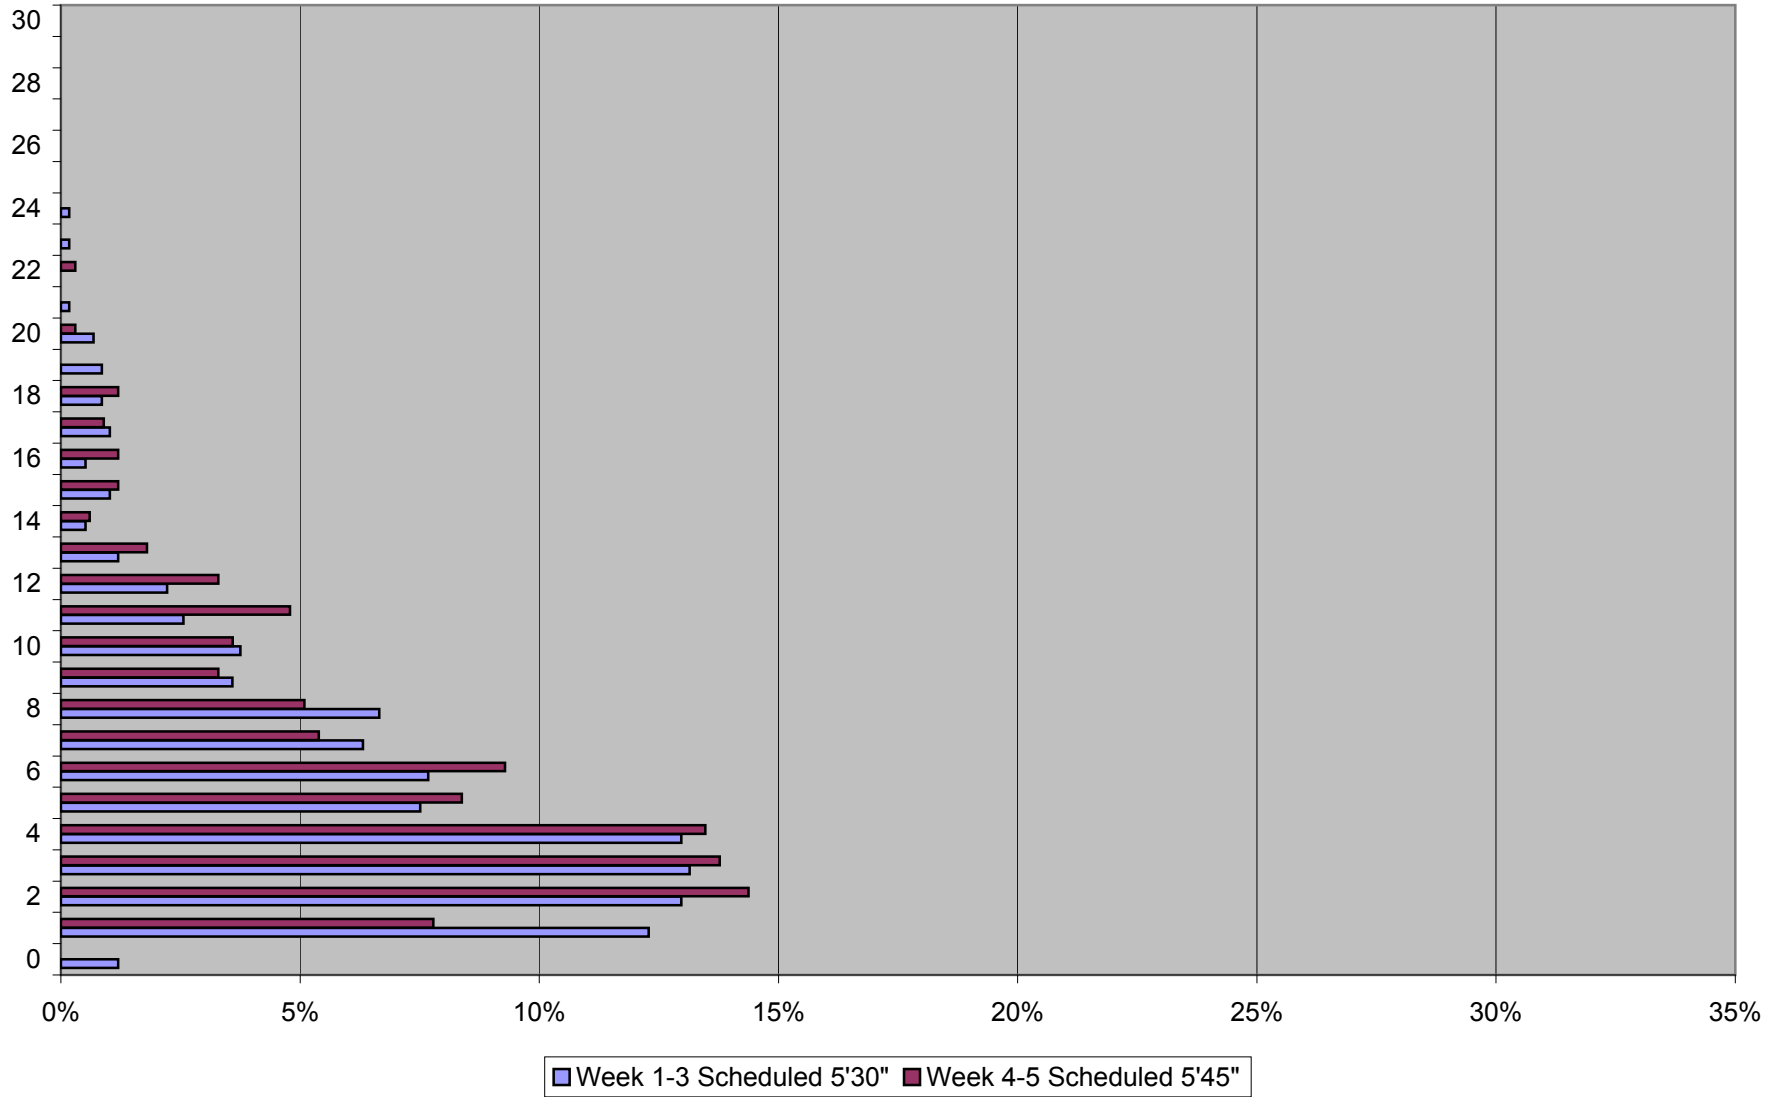

Headway Distribution Weekdays 0700 to 0900 Queen & Yonge Eastbound November 2011

Headway Distribution Weekdays 1000 to 1400 Queen & Yonge Eastbound November 2011

Headway Distribution Weekdays 1600 to 1800 Queen & Yonge Eastbound November 2011

Headway Distribution Weekdays 1900 to 2200 Queen & Yonge Eastbound November 2011

Headway Distribution Weekdays 2200 to 2400 Queen & Yonge Eastbound November 2011

Headway Distribution Saturdays 0600 to 0900 Queen & Yonge Eastbound November 2011