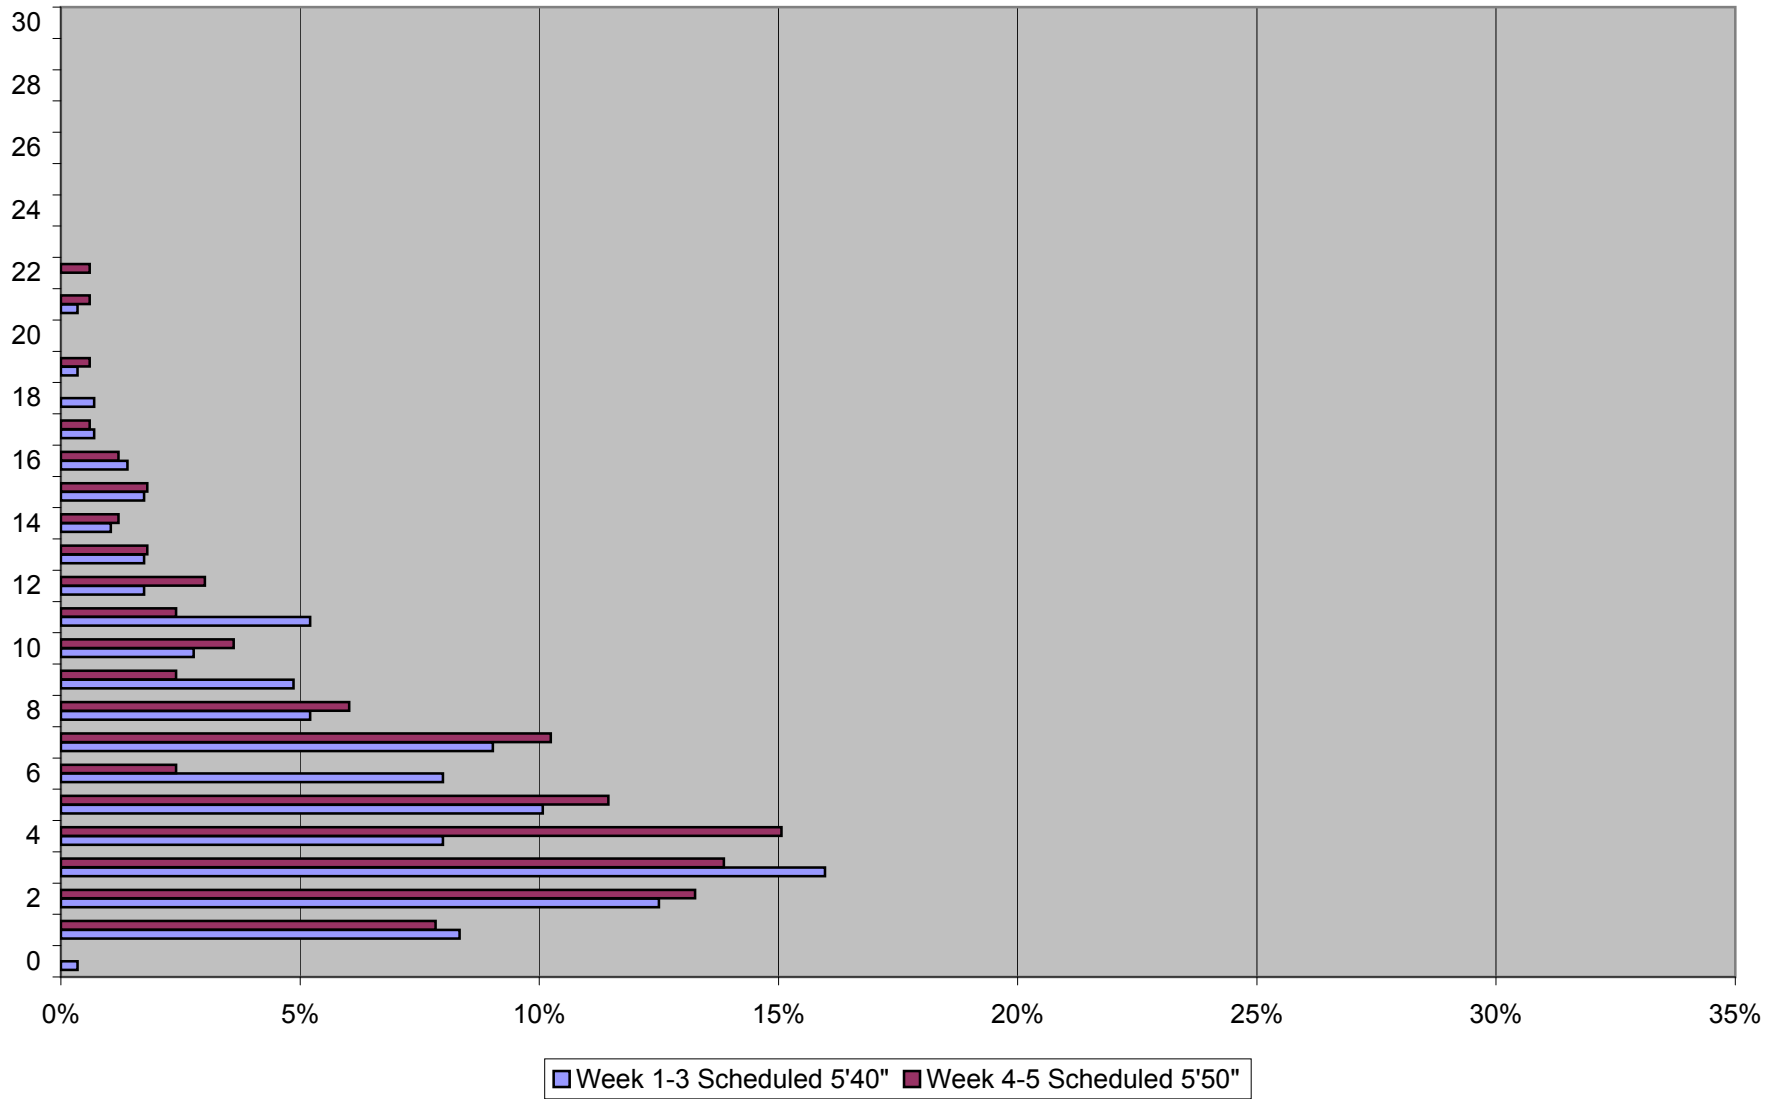

Headway Distribution Weekdays 0700 to 0900 Queen & Yonge Eastbound November 2011

Headway Distribution Weekdays 1000 to 1400 Queen & Yonge Eastbound November 2011

Headway Distribution Weekdays 1600 to 1800 Queen & Yonge Eastbound November 2011

Headway Distribution Weekdays 1900 to 2200 Queen & Yonge Eastbound November 2011

Headway Distribution Weekdays 2200 to 2400 Queen & Yonge Eastbound November 2011

Headway Distribution Saturdays 0600 to 0900 Queen & Yonge Eastbound November 2011