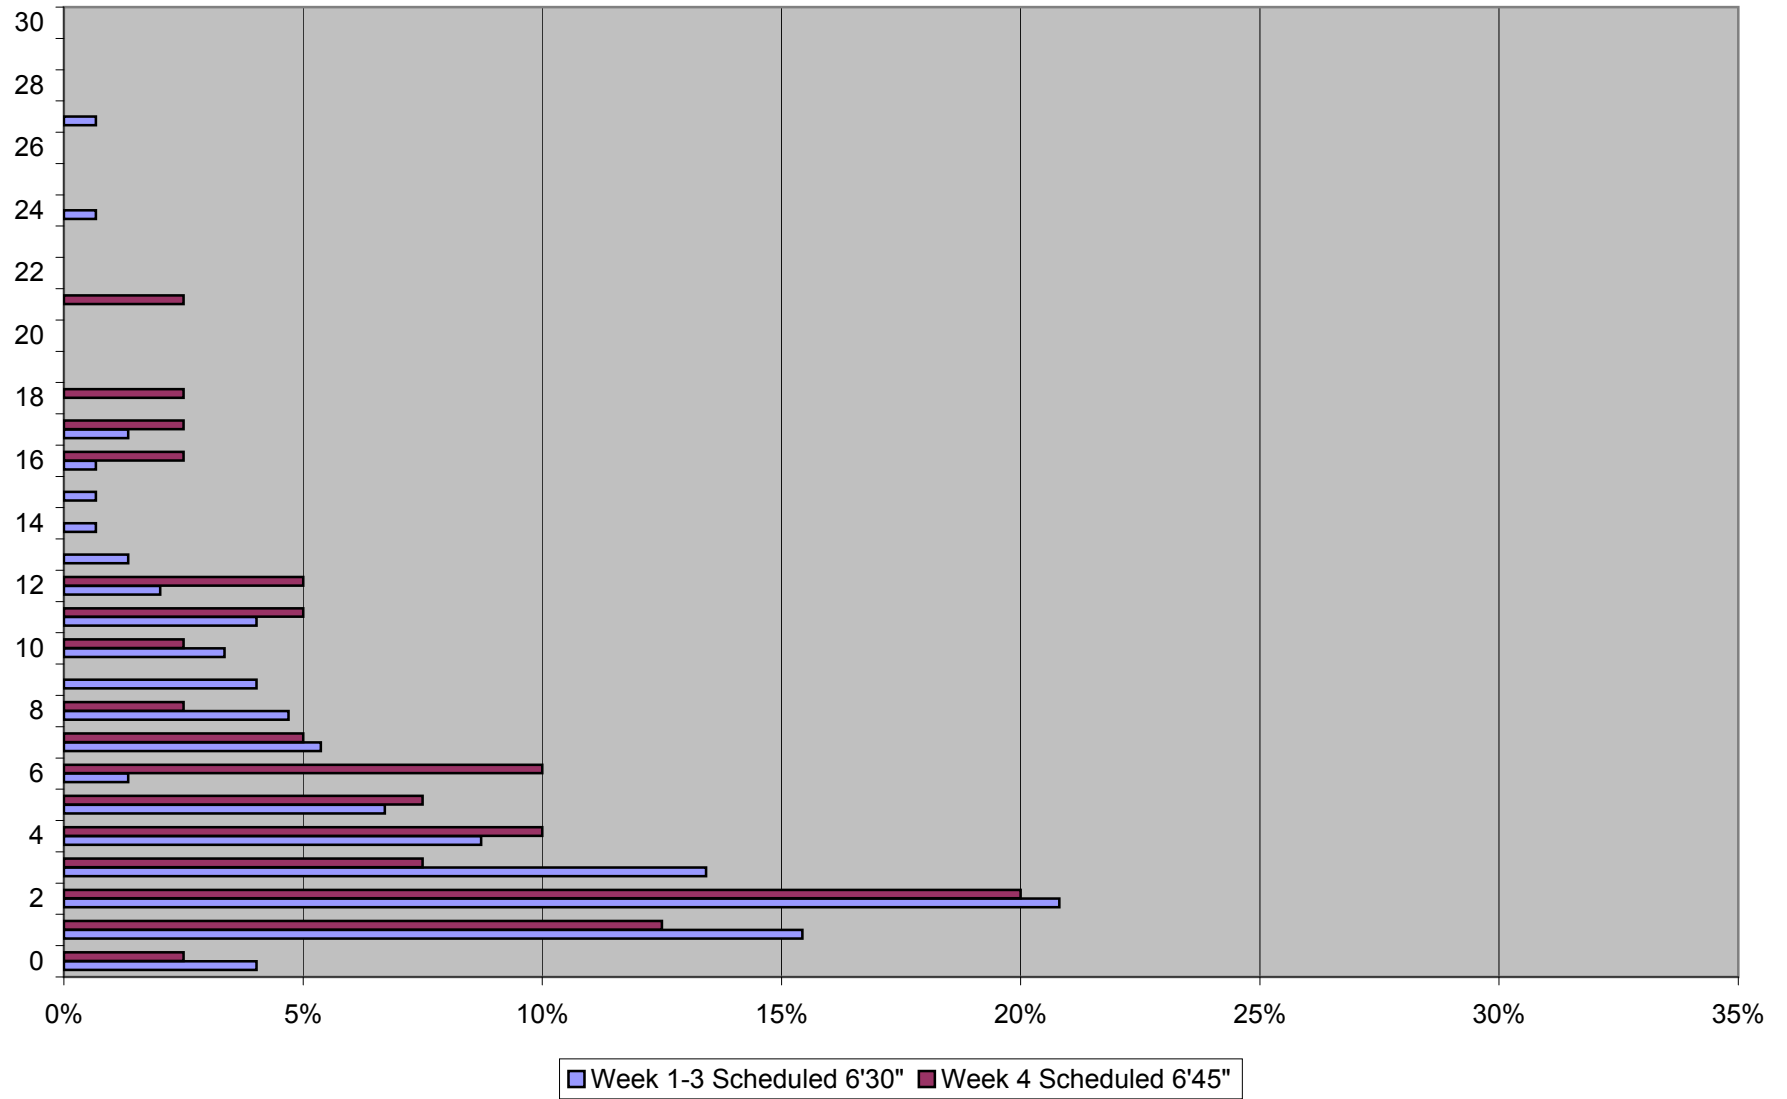

Headway Distribution Saturdays 1800 to 2200 Queen & Yonge Eastbound November 2011