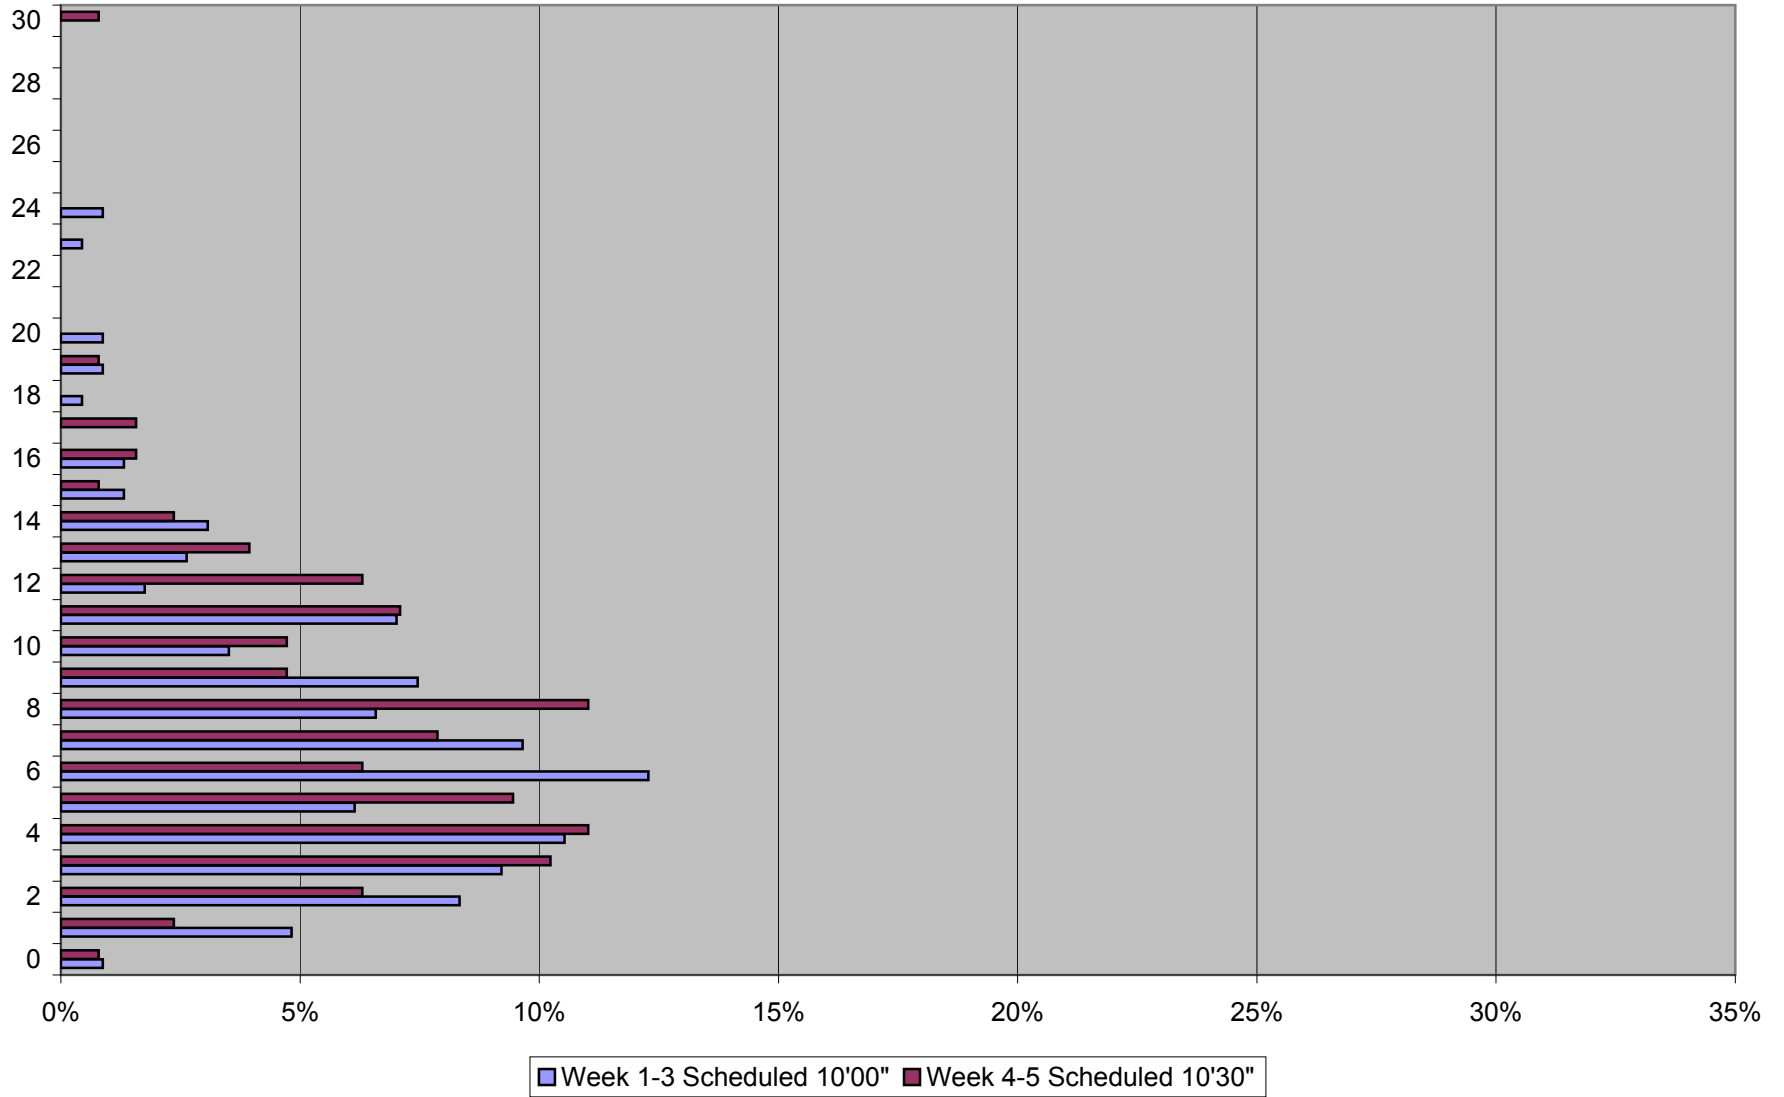

Headway Distribution Weekdays 0700 to 0900 Queen & Yonge Eastbound November 2011

Headway Distribution Weekdays 1000 to 1400 Queen & Yonge Eastbound November 2011

Headway Distribution Weekdays 1600 to 1800 Queen & Yonge Eastbound November 2011

Headway Distribution Weekdays 1900 to 2200 Queen & Yonge Eastbound November 2011

Headway Distribution Weekdays 2200 to 2400 Queen & Yonge Eastbound November 2011

Headway Distribution Saturdays 0600 to 0900 Queen & Yonge Eastbound November 2011