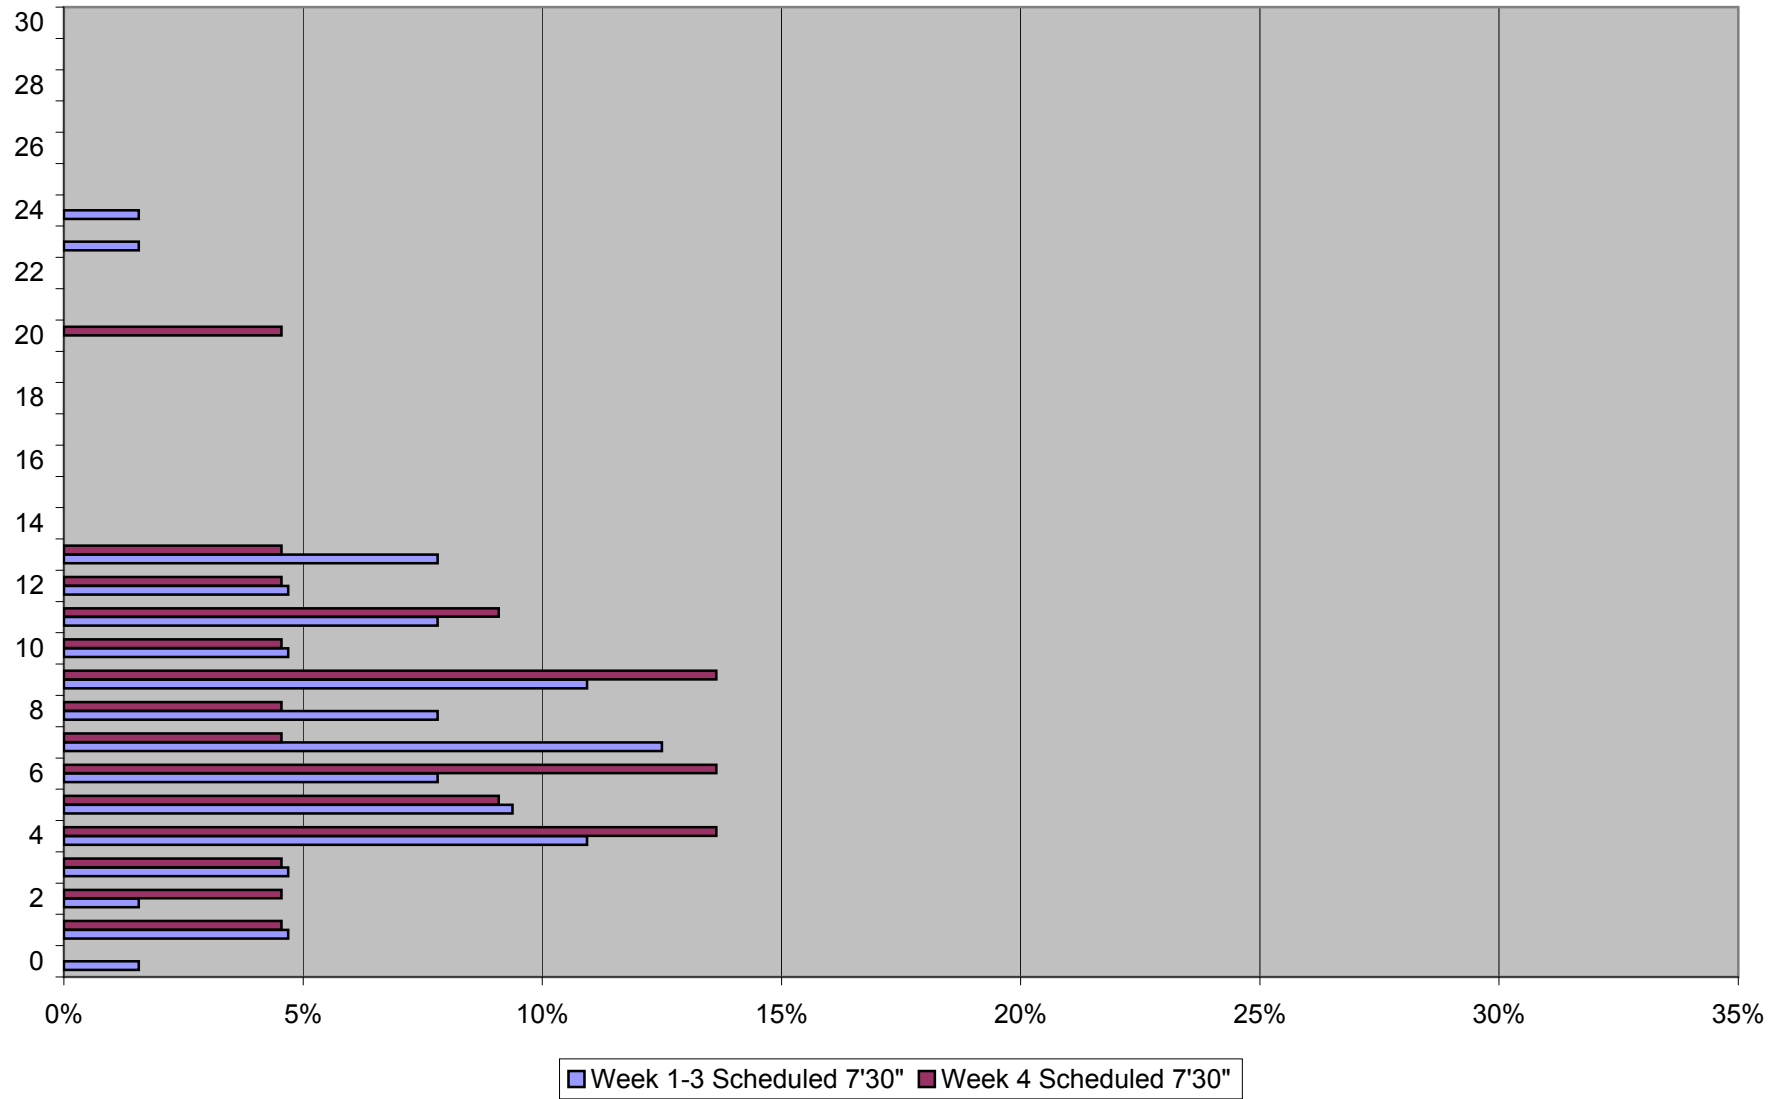

Headway Distribution Weekdays 0700 to 0900 Queen & Yonge Eastbound November 2011

Headway Distribution Weekdays 1000 to 1400 Queen & Yonge Eastbound November 2011

Headway Distribution Weekdays 1600 to 1800 Queen & Yonge Eastbound November 2011

Headway Distribution Weekdays 1900 to 2200 Queen & Yonge Eastbound November 2011

Headway Distribution Weekdays 2200 to 2400 Queen & Yonge Eastbound November 2011

Headway Distribution Saturdays 0600 to 0900 Queen & Yonge Eastbound November 2011