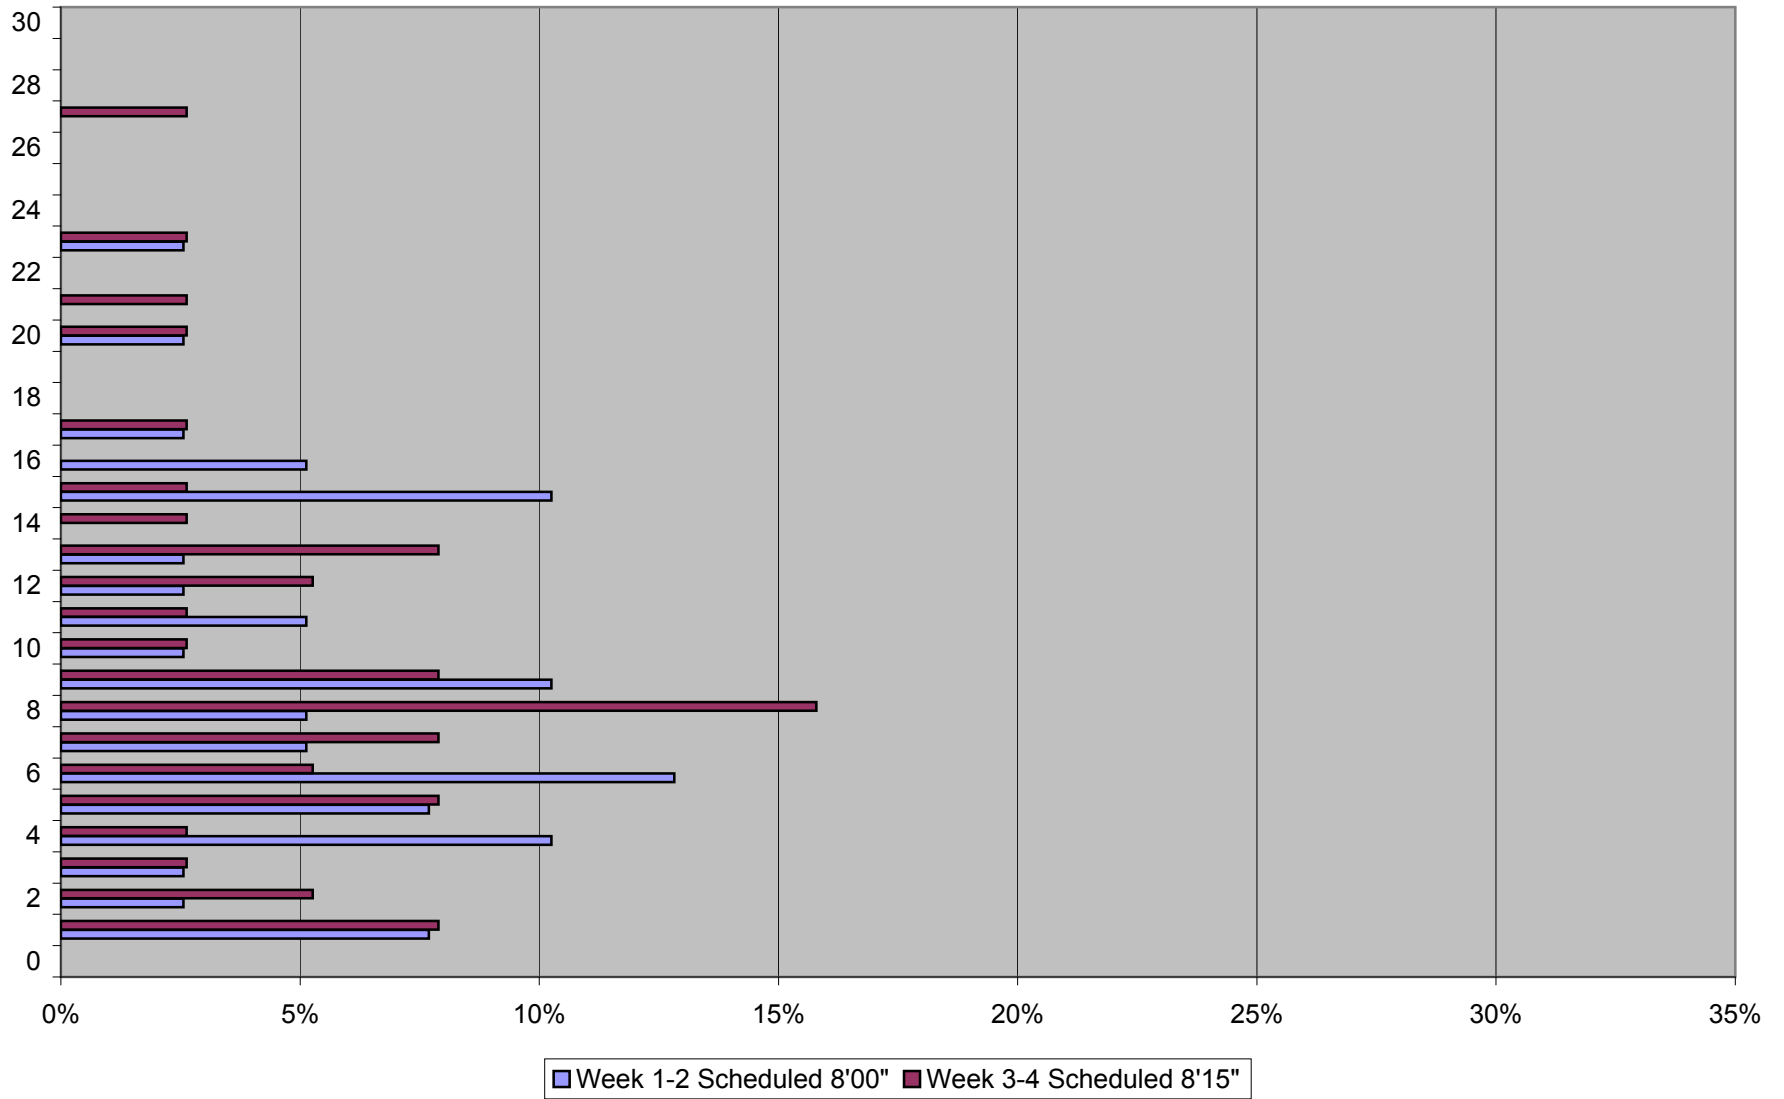

Headway Distribution Sundays 0900 to 1200 Queen & Yonge Eastbound November 2011