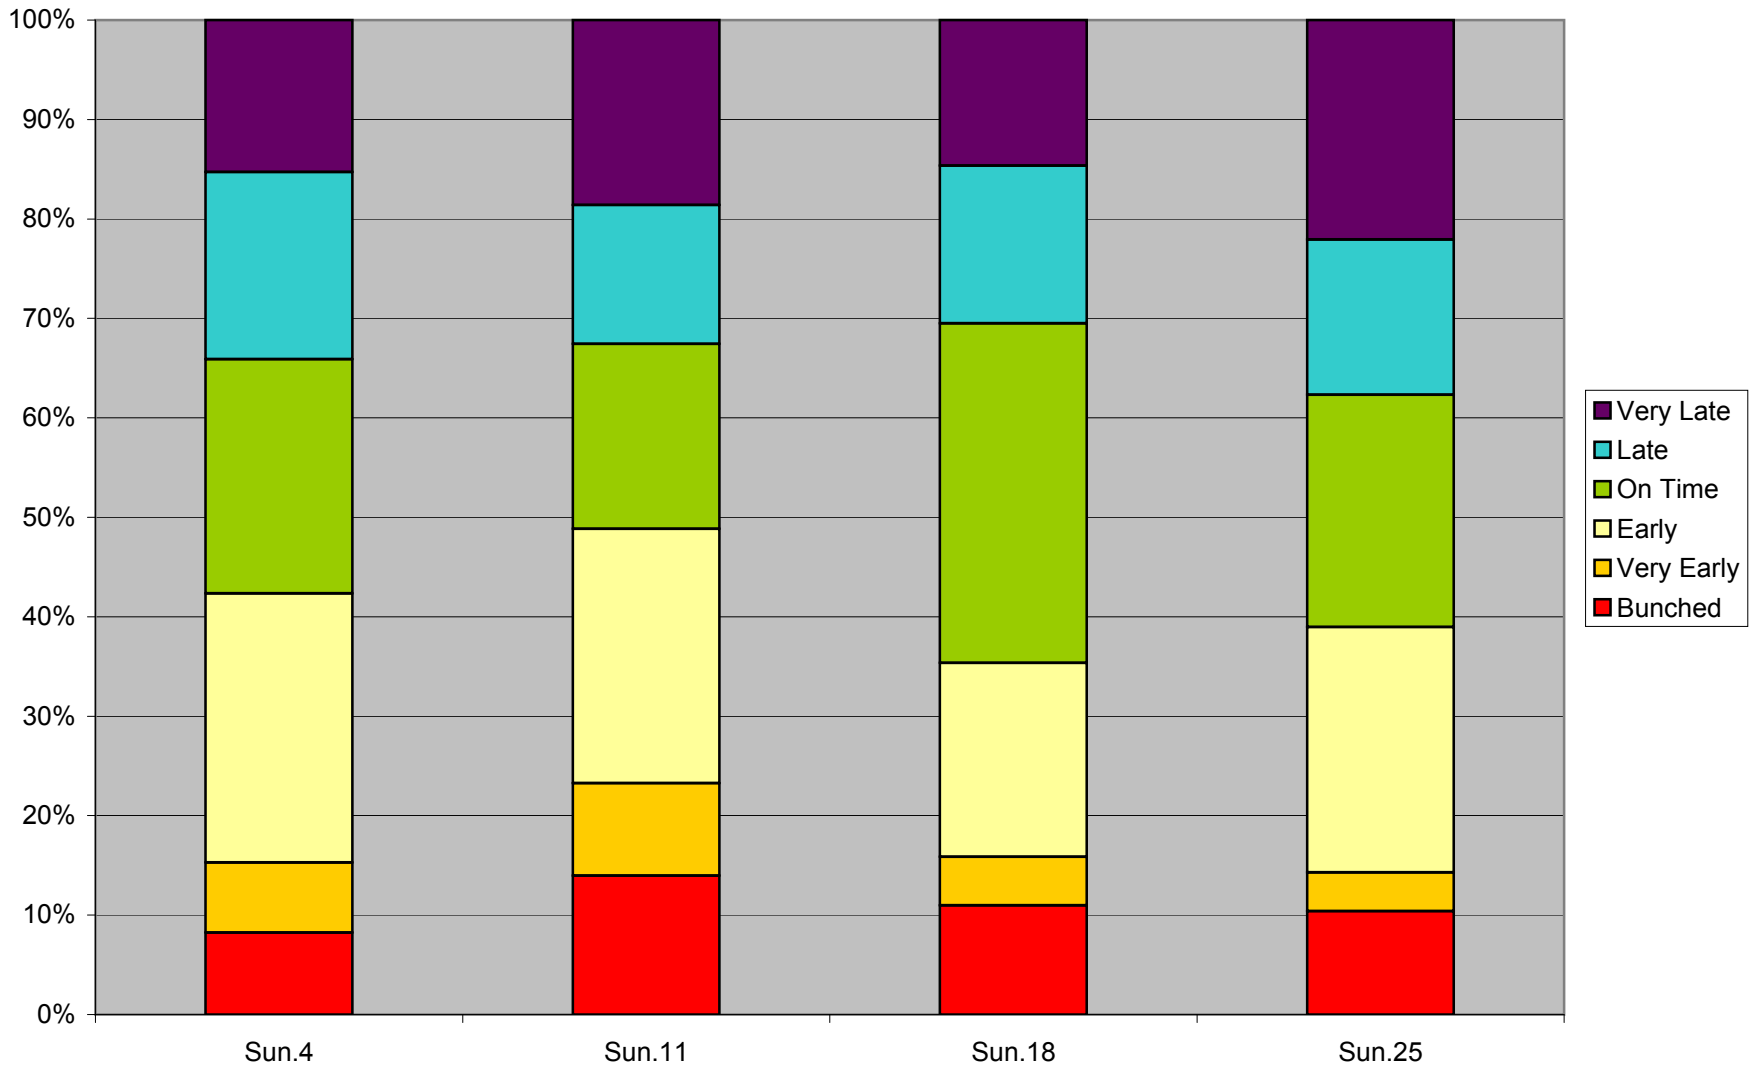

36 Finch West Headway Counts at Yonge Westbound March 2012 Sun Eve 19:00-22:30

36 Finch West Headway Counts at Yonge Westbound March 2012 Sun Afternoon 10:30-19:00