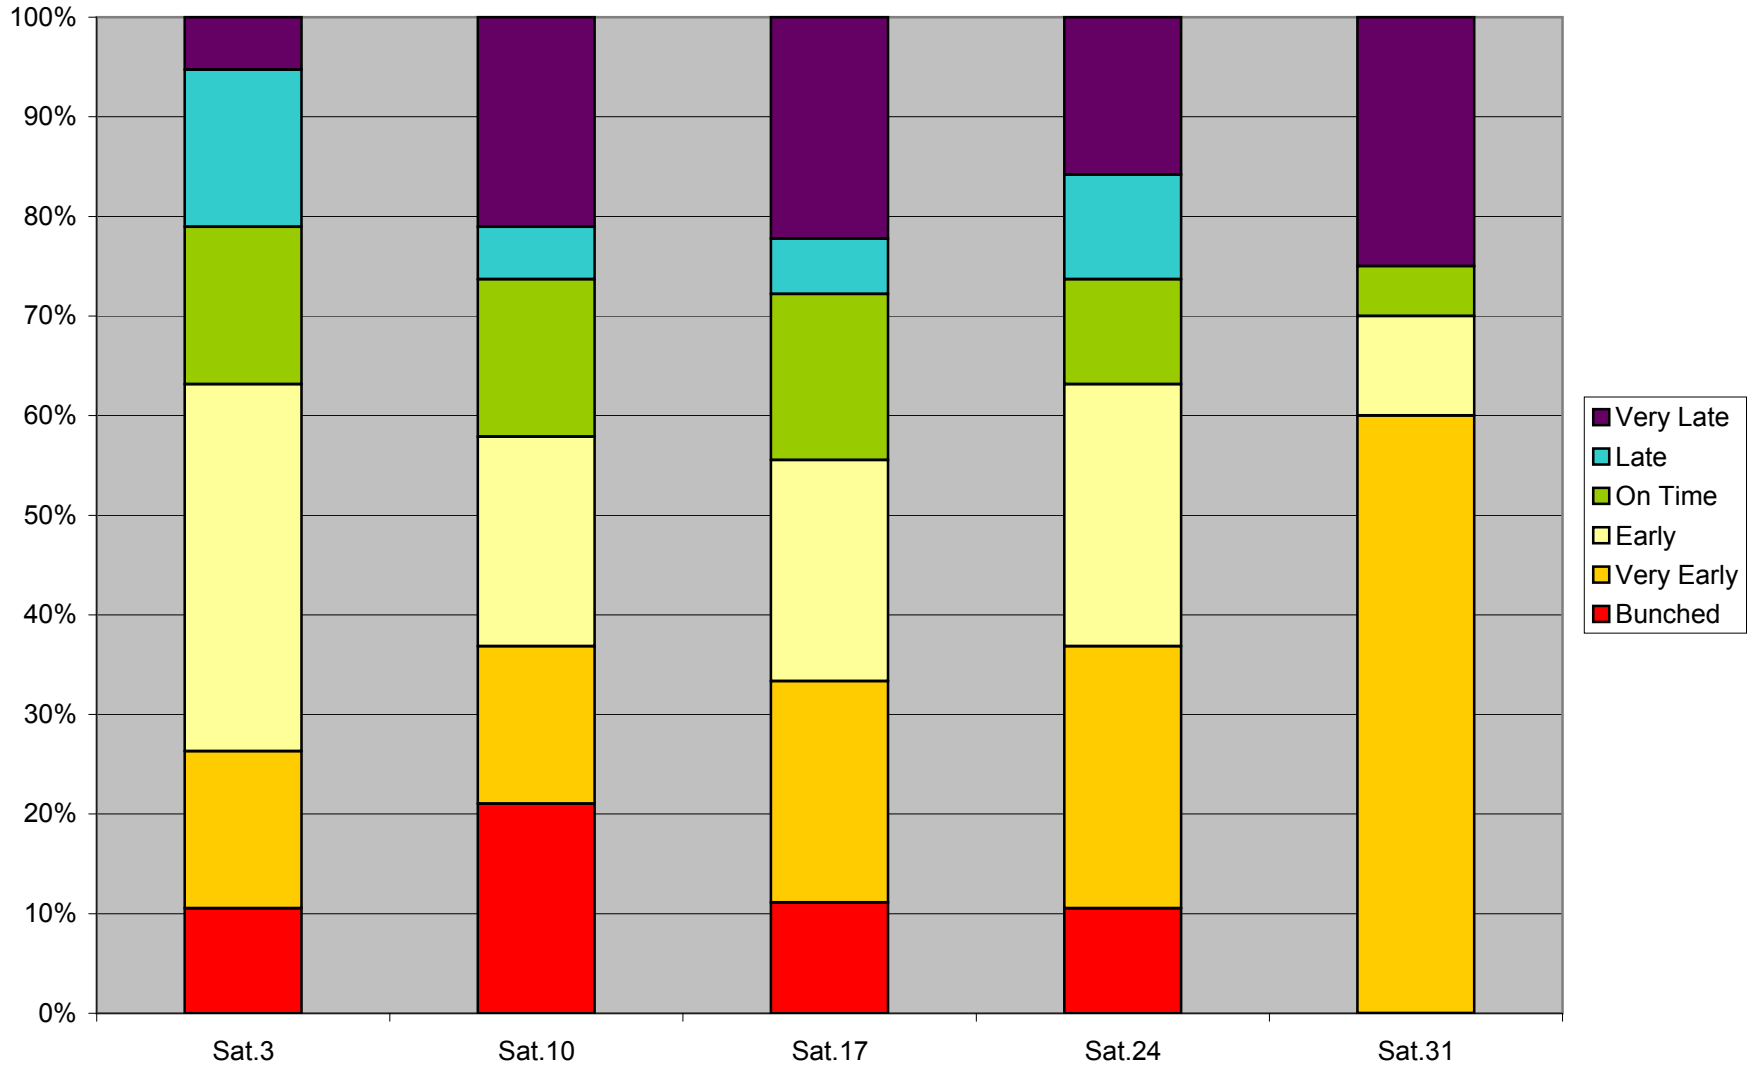

36 Finch West Headway Counts at Yonge Westbound March 2012 Sat Morn 10:00-12:00

36 Finch West Headway Counts at Yonge Westbound March 2012 Sat Afternoon 12:00-19:30

36 Finch West Headway Counts at Yonge Westbound March 2012 Sat Eve 19:30-22:00