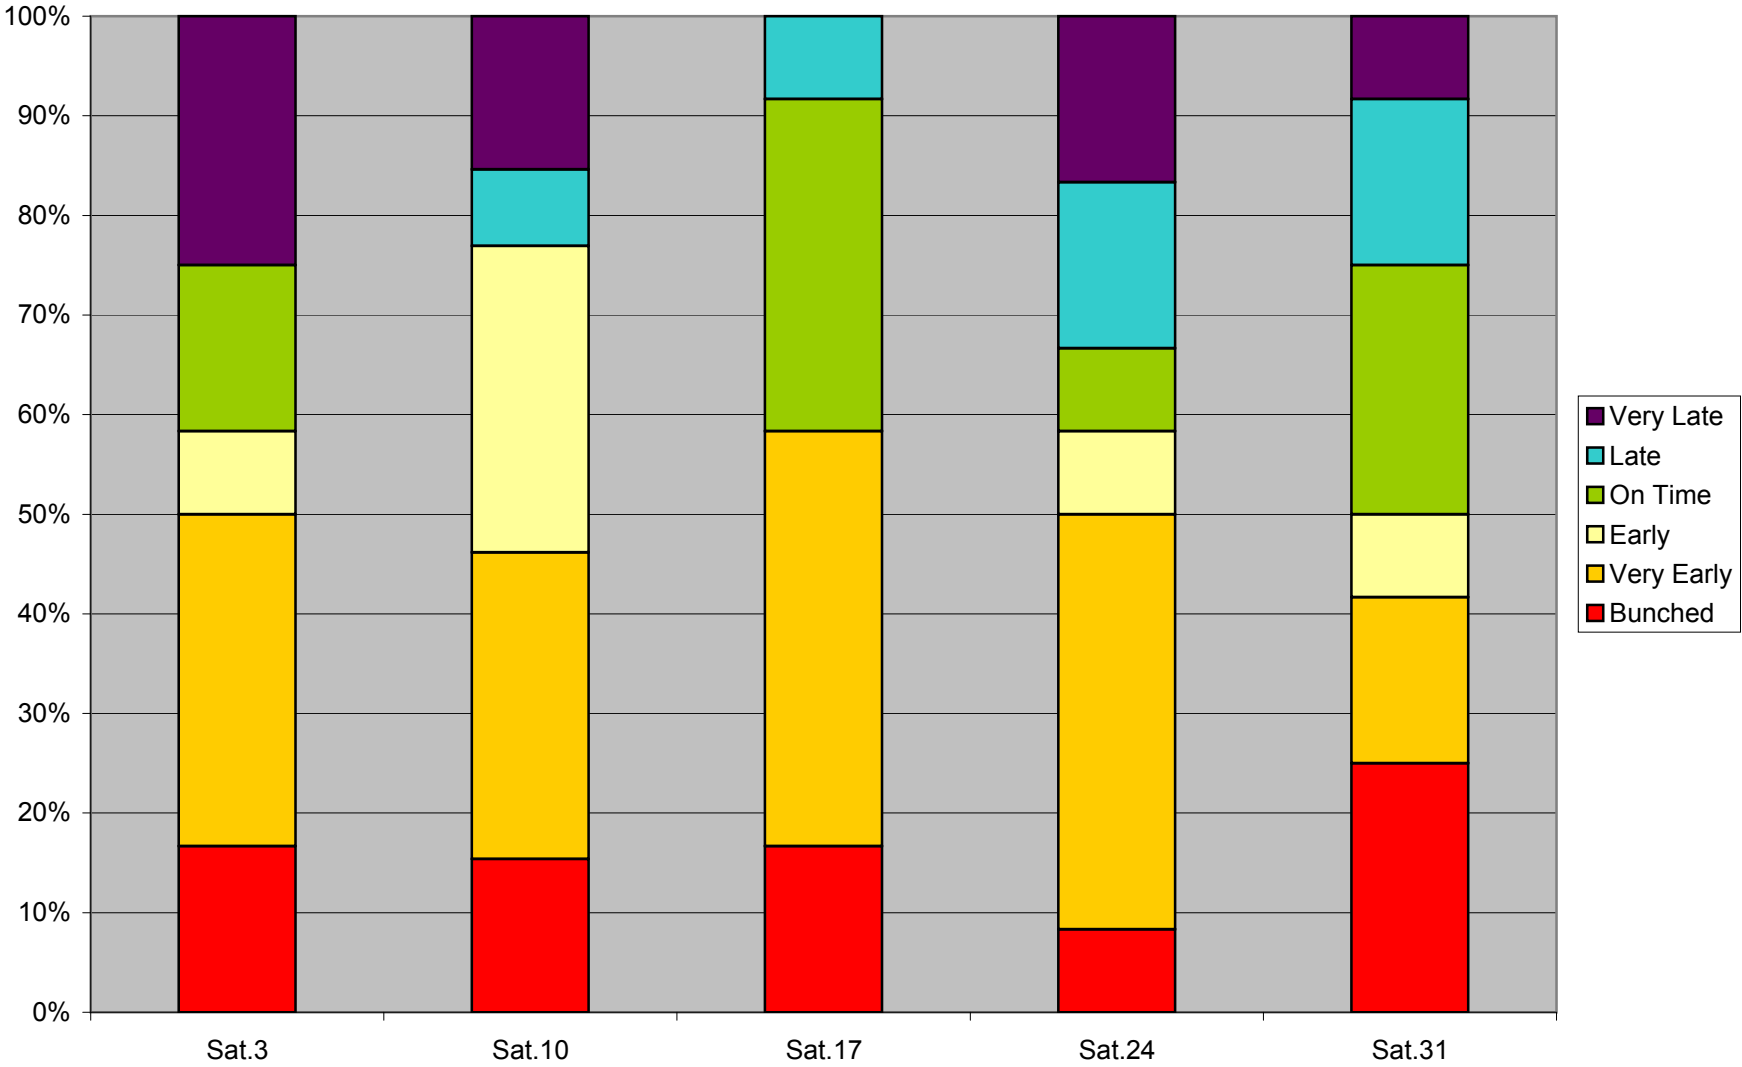

36 Finch West Headway Counts at Yonge Westbound March 2012 On Time KPI Saturdays

36 Finch West Headway Counts at Yonge Westbound March 2012 Sat Late Eve 22:00-24:00