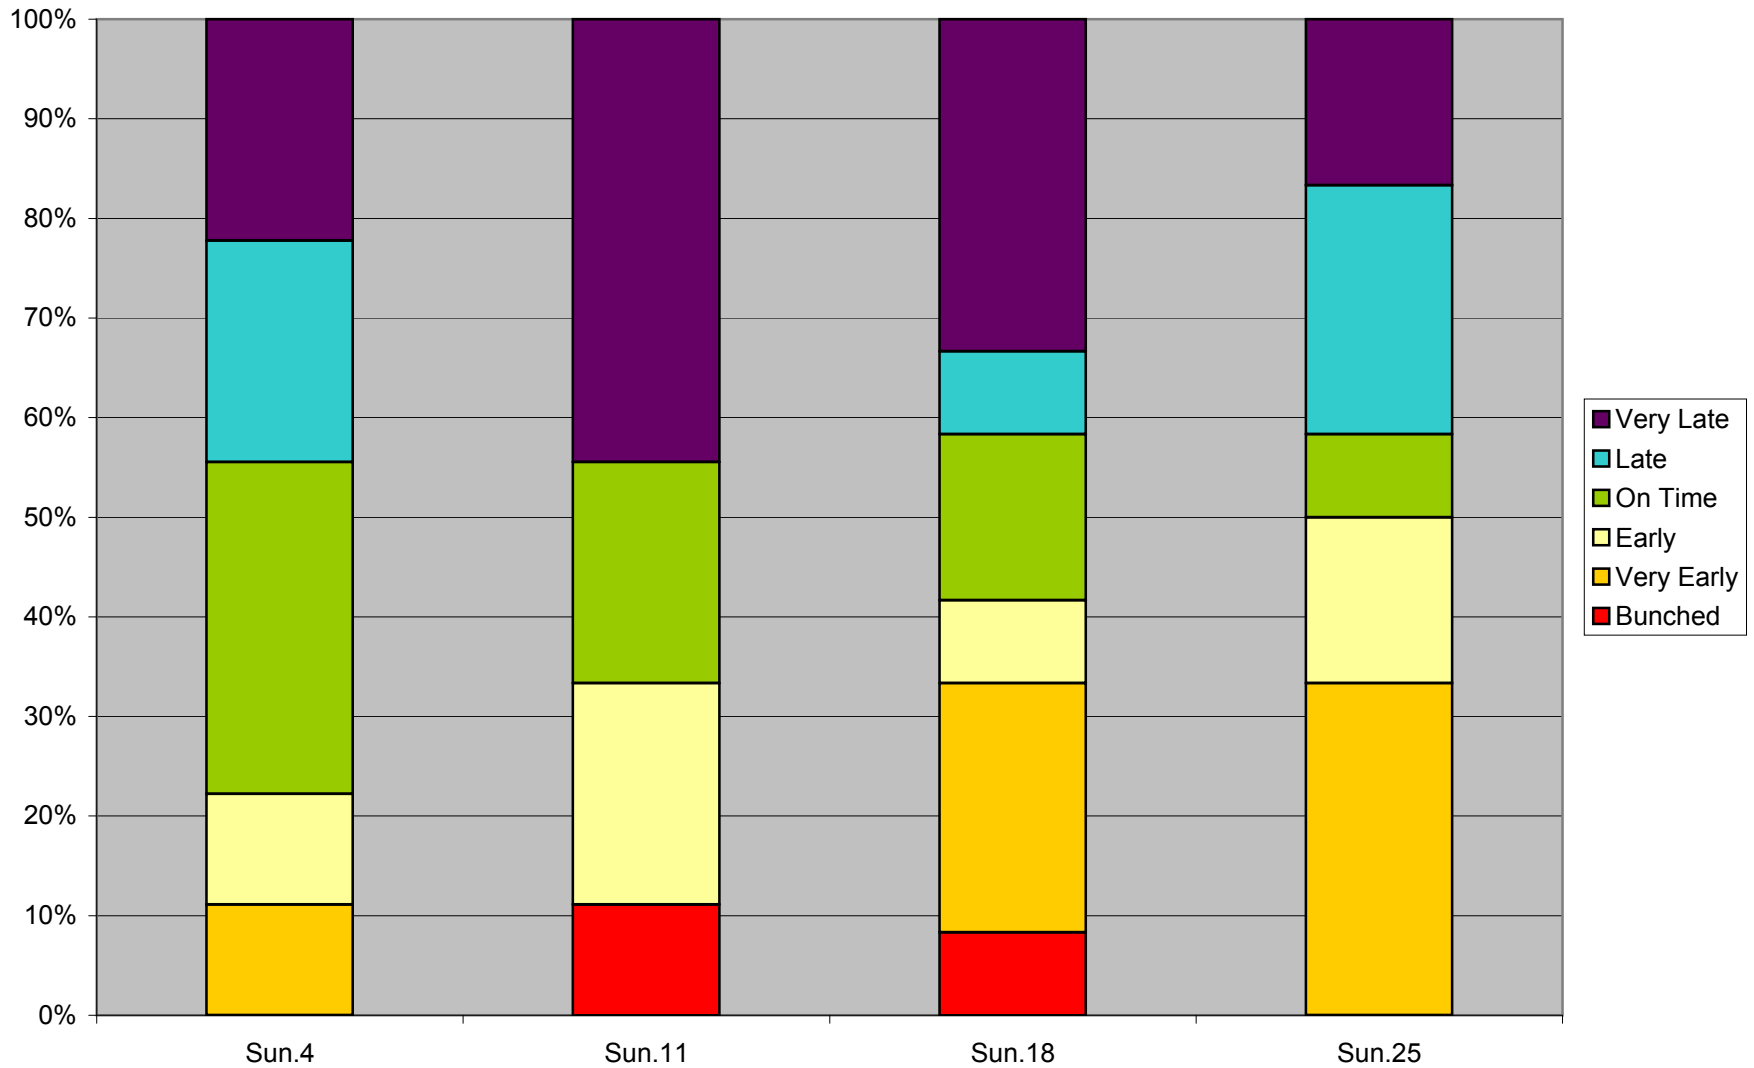

36 Finch West Headway Counts at Yonge Westbound March 2012 Sun Morn 9:00-10:30

36 Finch West Headway Counts at Yonge Westbound March 2012 Sun Early Morn 6:00-9:00