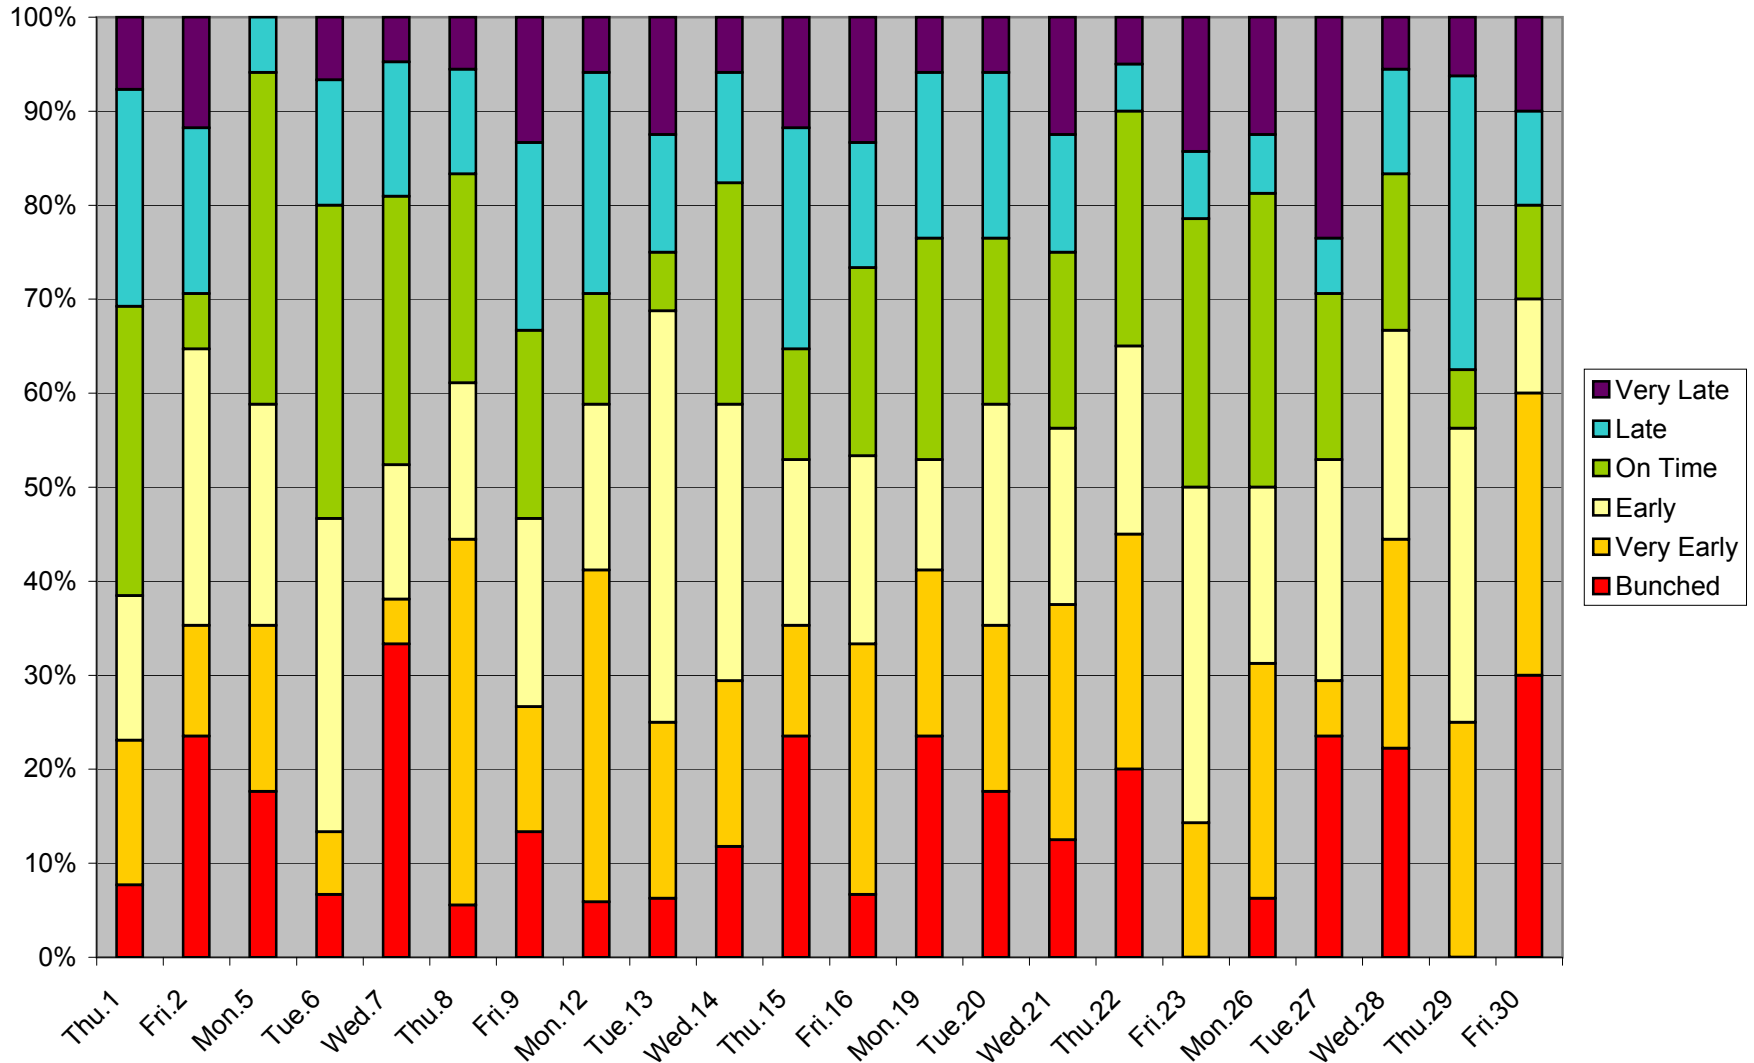

36 Finch West Headway Counts at Yonge Westbound March 2012 On Time KPI Weekdays

36 Finch West Headway Counts at Yonge Westbound March 2012 Late Eve 22:00-24:00