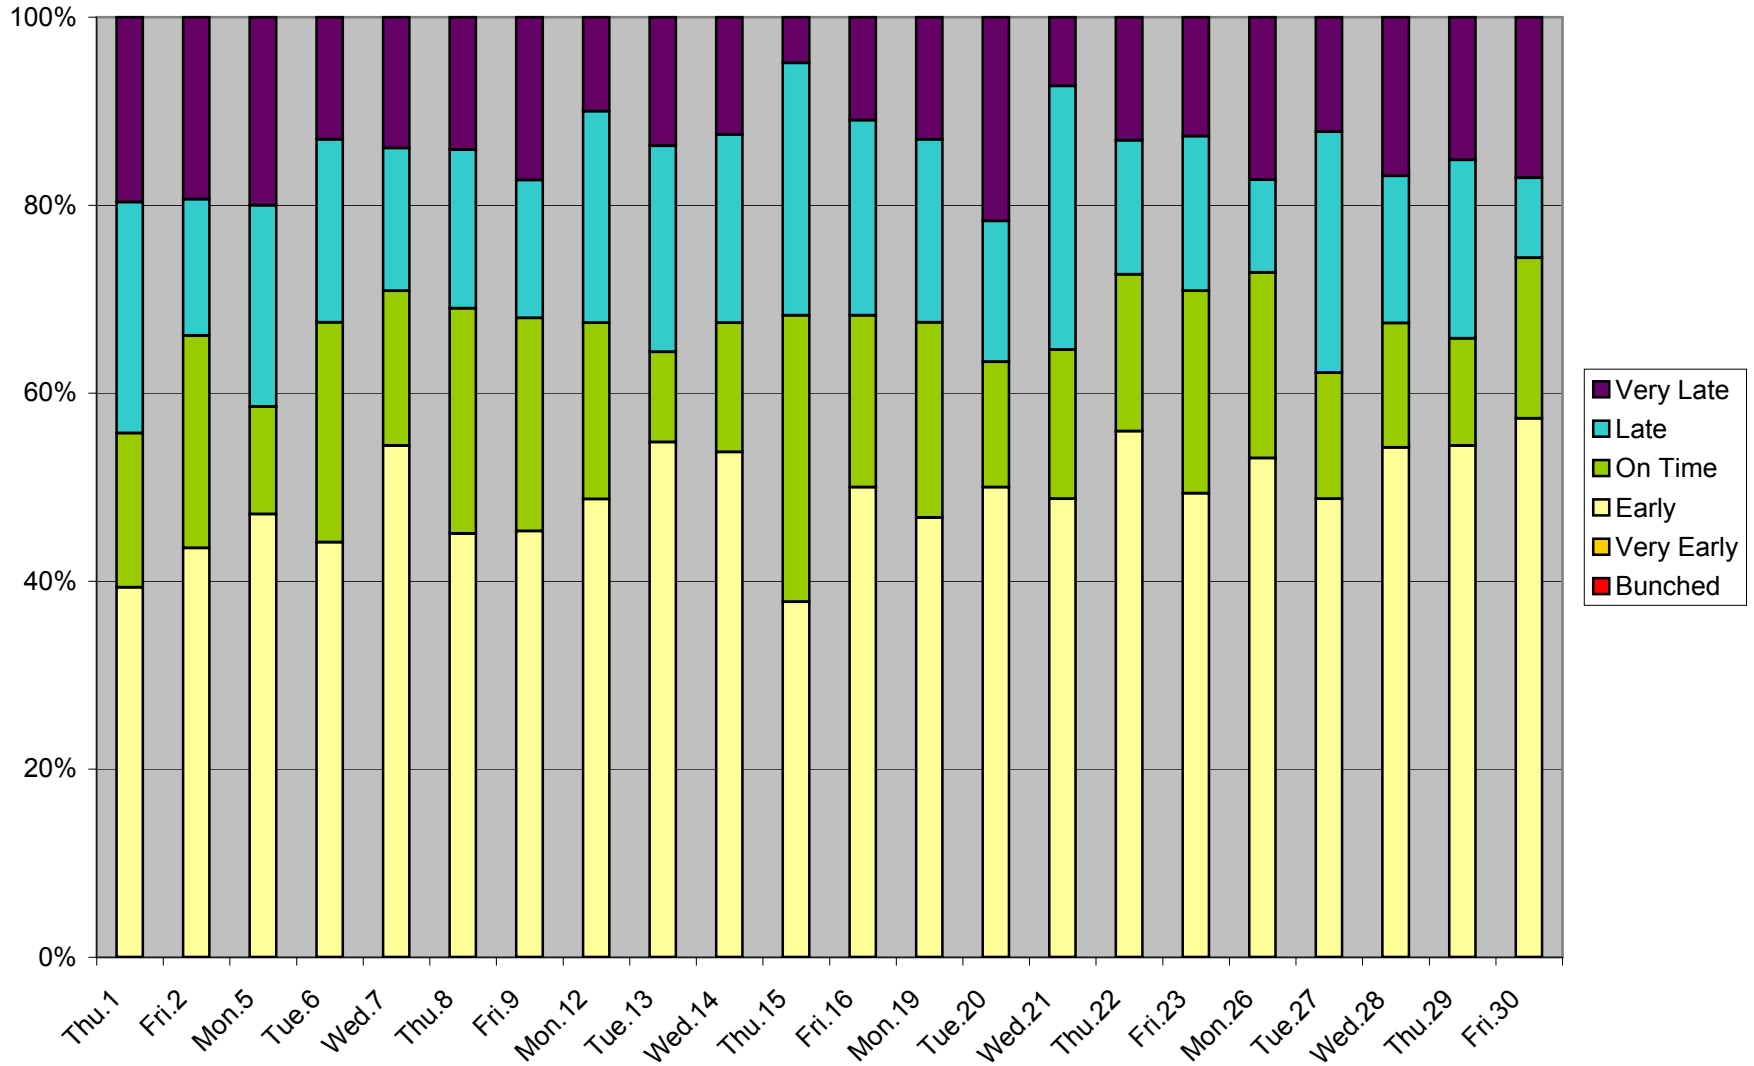

36 Finch West Headway Counts at Yonge Westbound March 2012 PM Peak 15:00-19:00