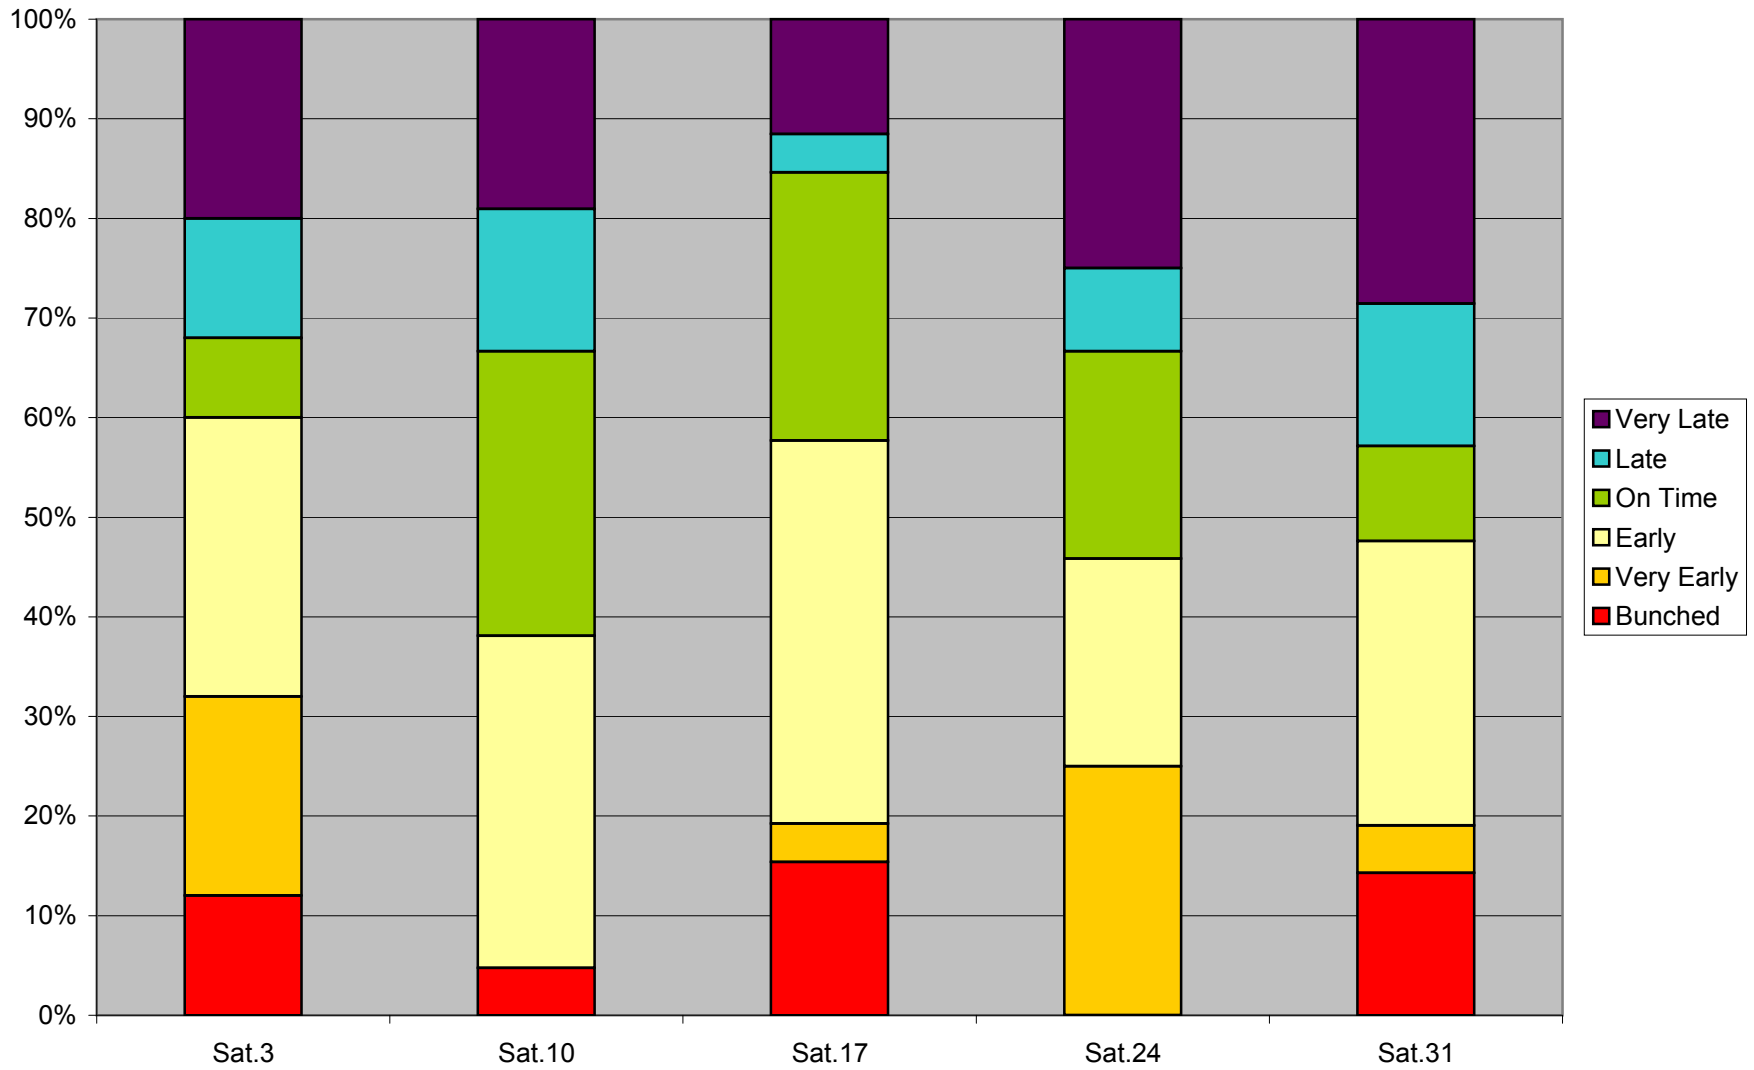

36 Finch West Headway Counts at Yonge Westbound March 2012 Sat Morn 10:00-12:00