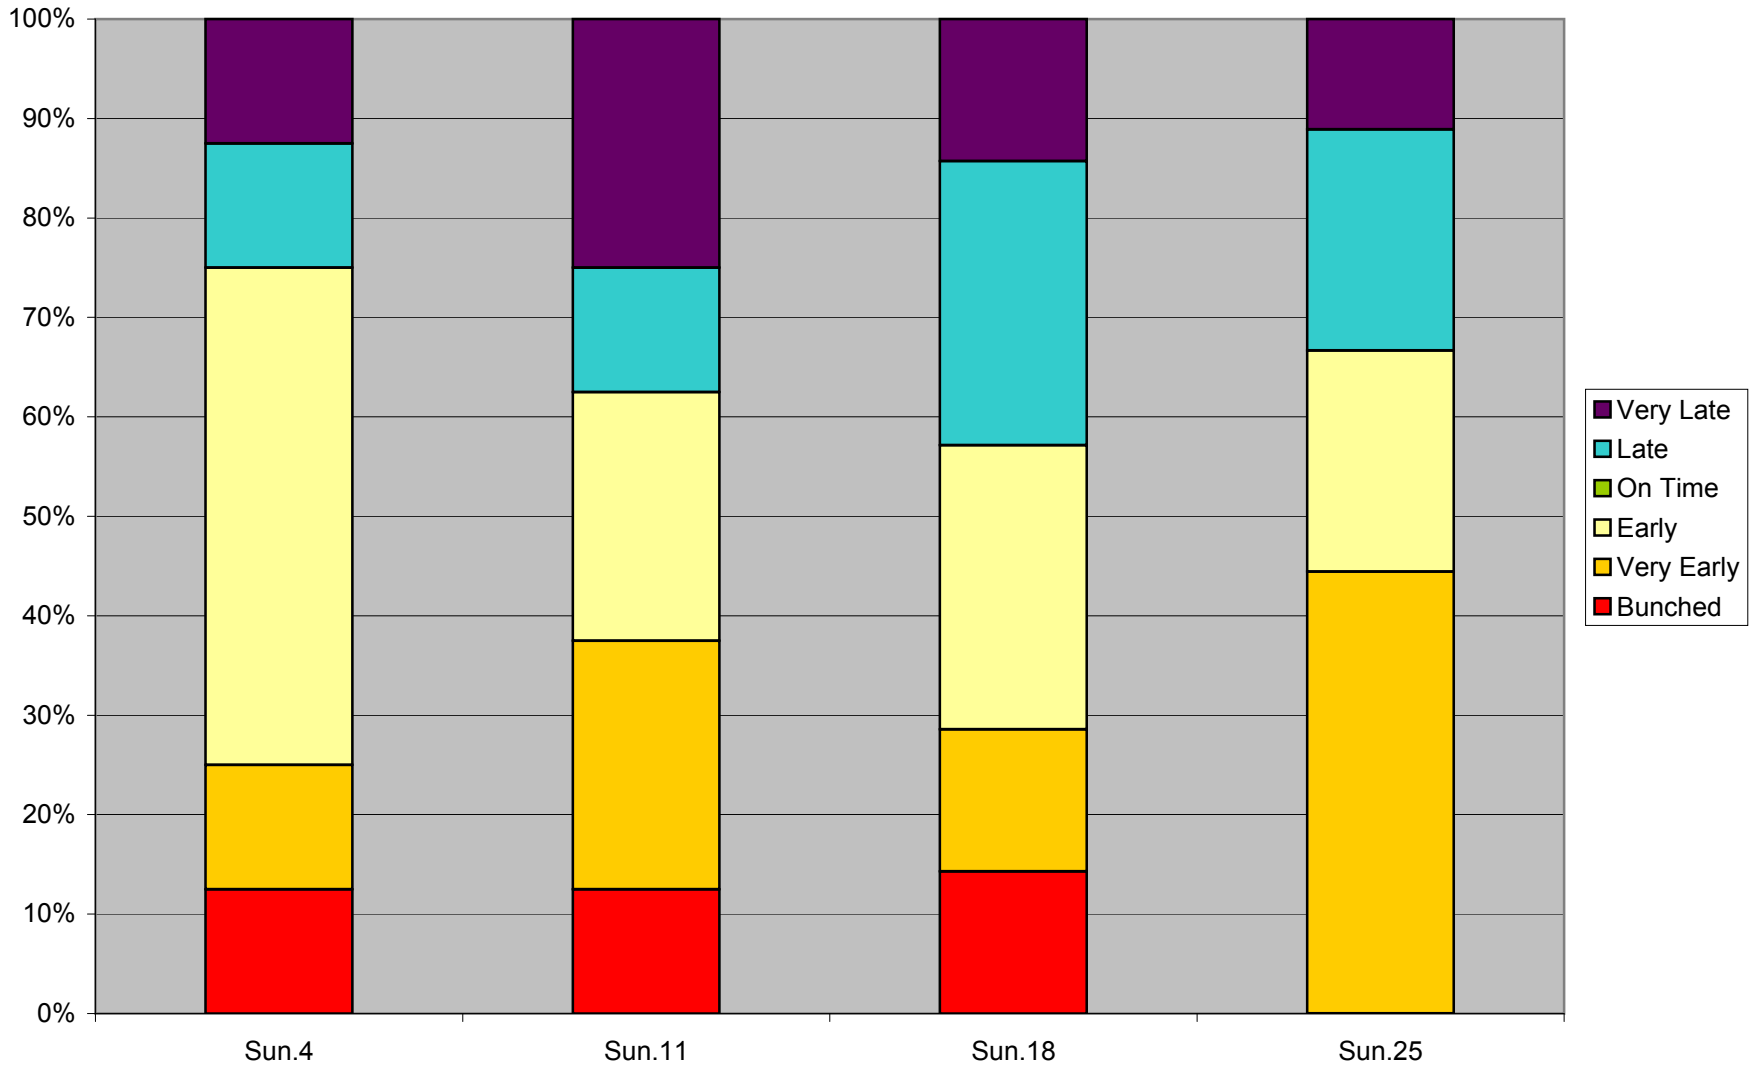

36 Finch West Headway Counts at Yonge Westbound March 2012 On Time KPI Sundays

36 Finch West Headway Counts at Yonge Westbound March 2012 Sun Late Eve 22:30-24:00