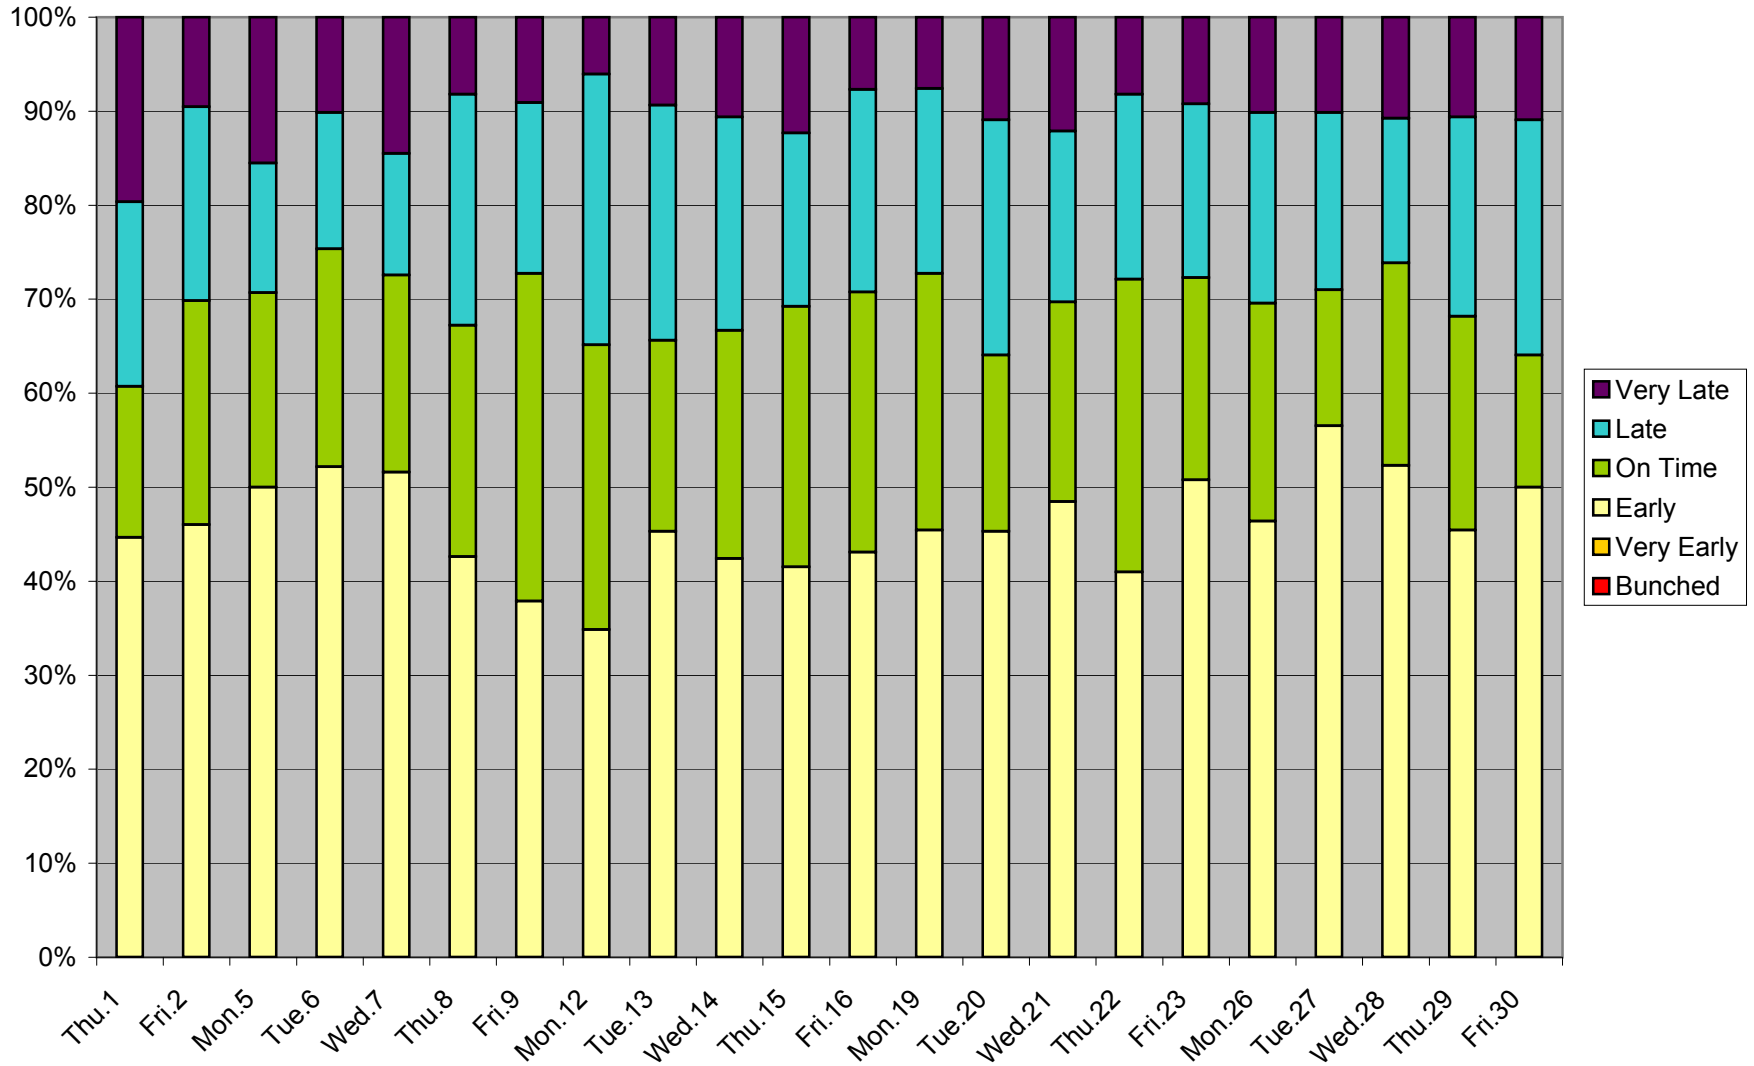

### 36 Finch West Headway Counts at Yonge Westbound March 2012 AM Peak 6:00-9:00