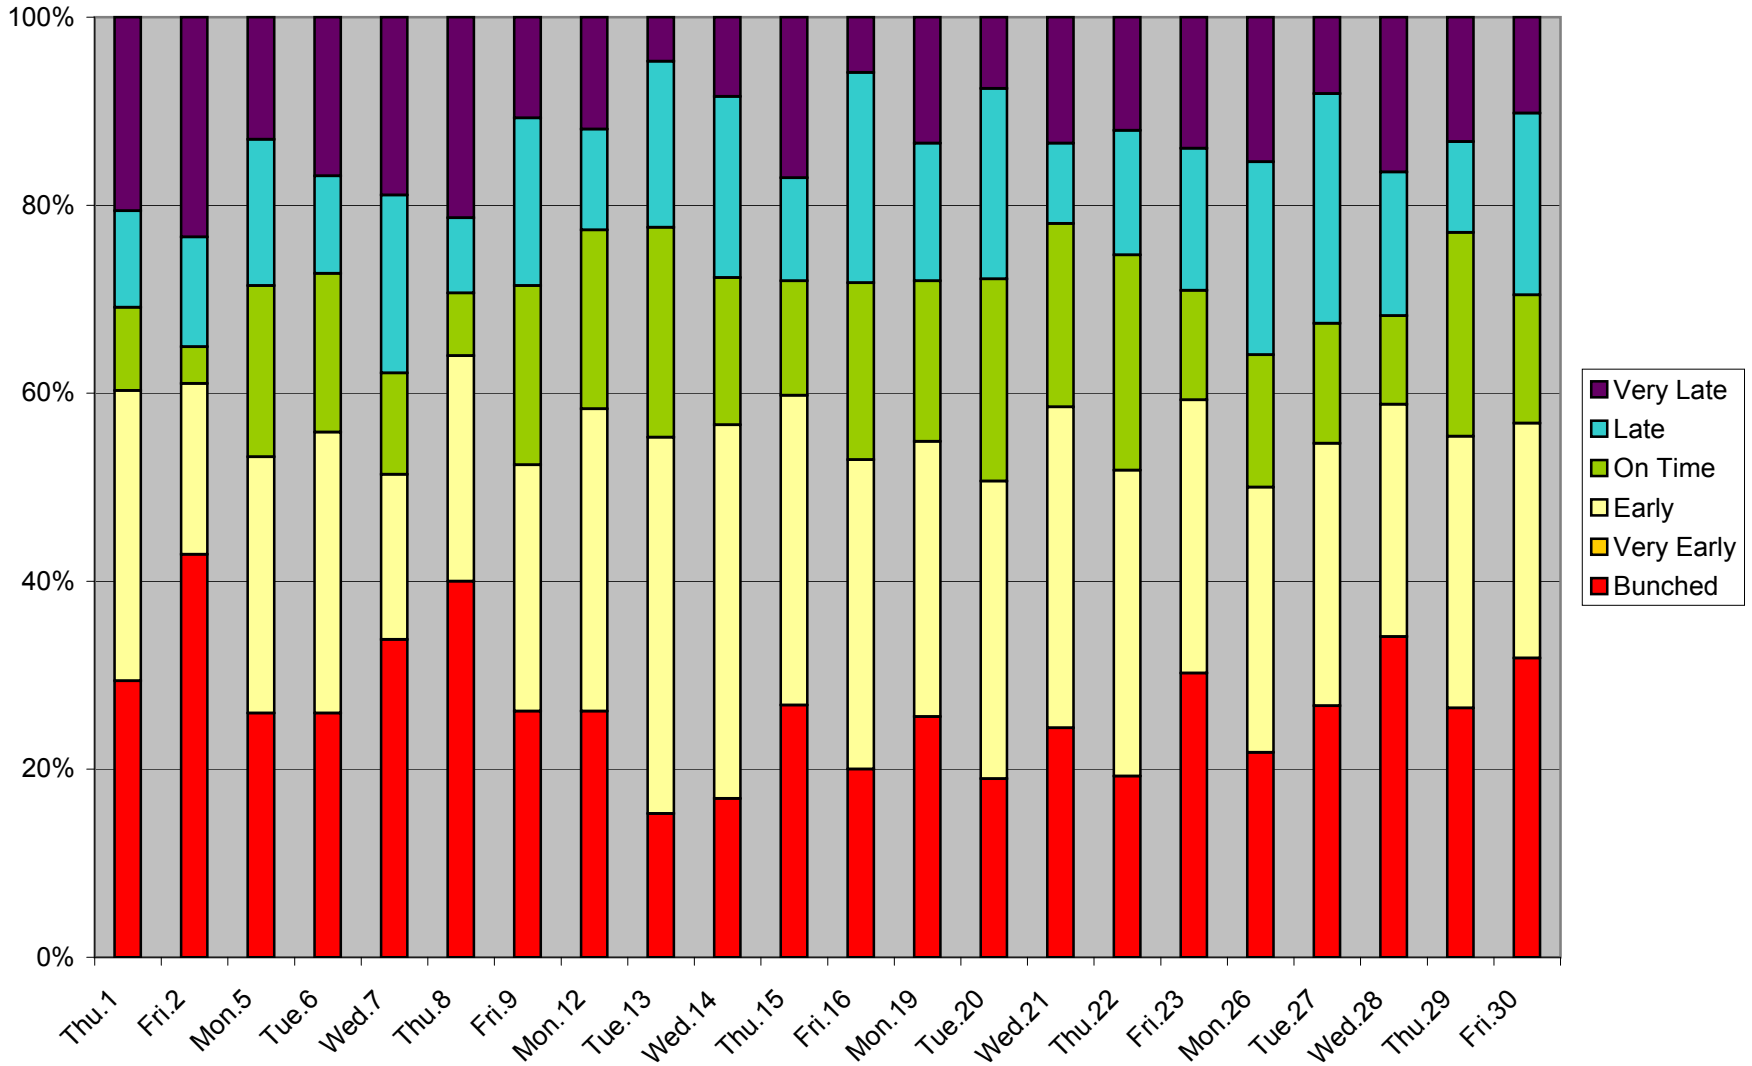

36 Finch West Headway Counts at Yonge Westbound March 2012 Midday 9:00-15:00