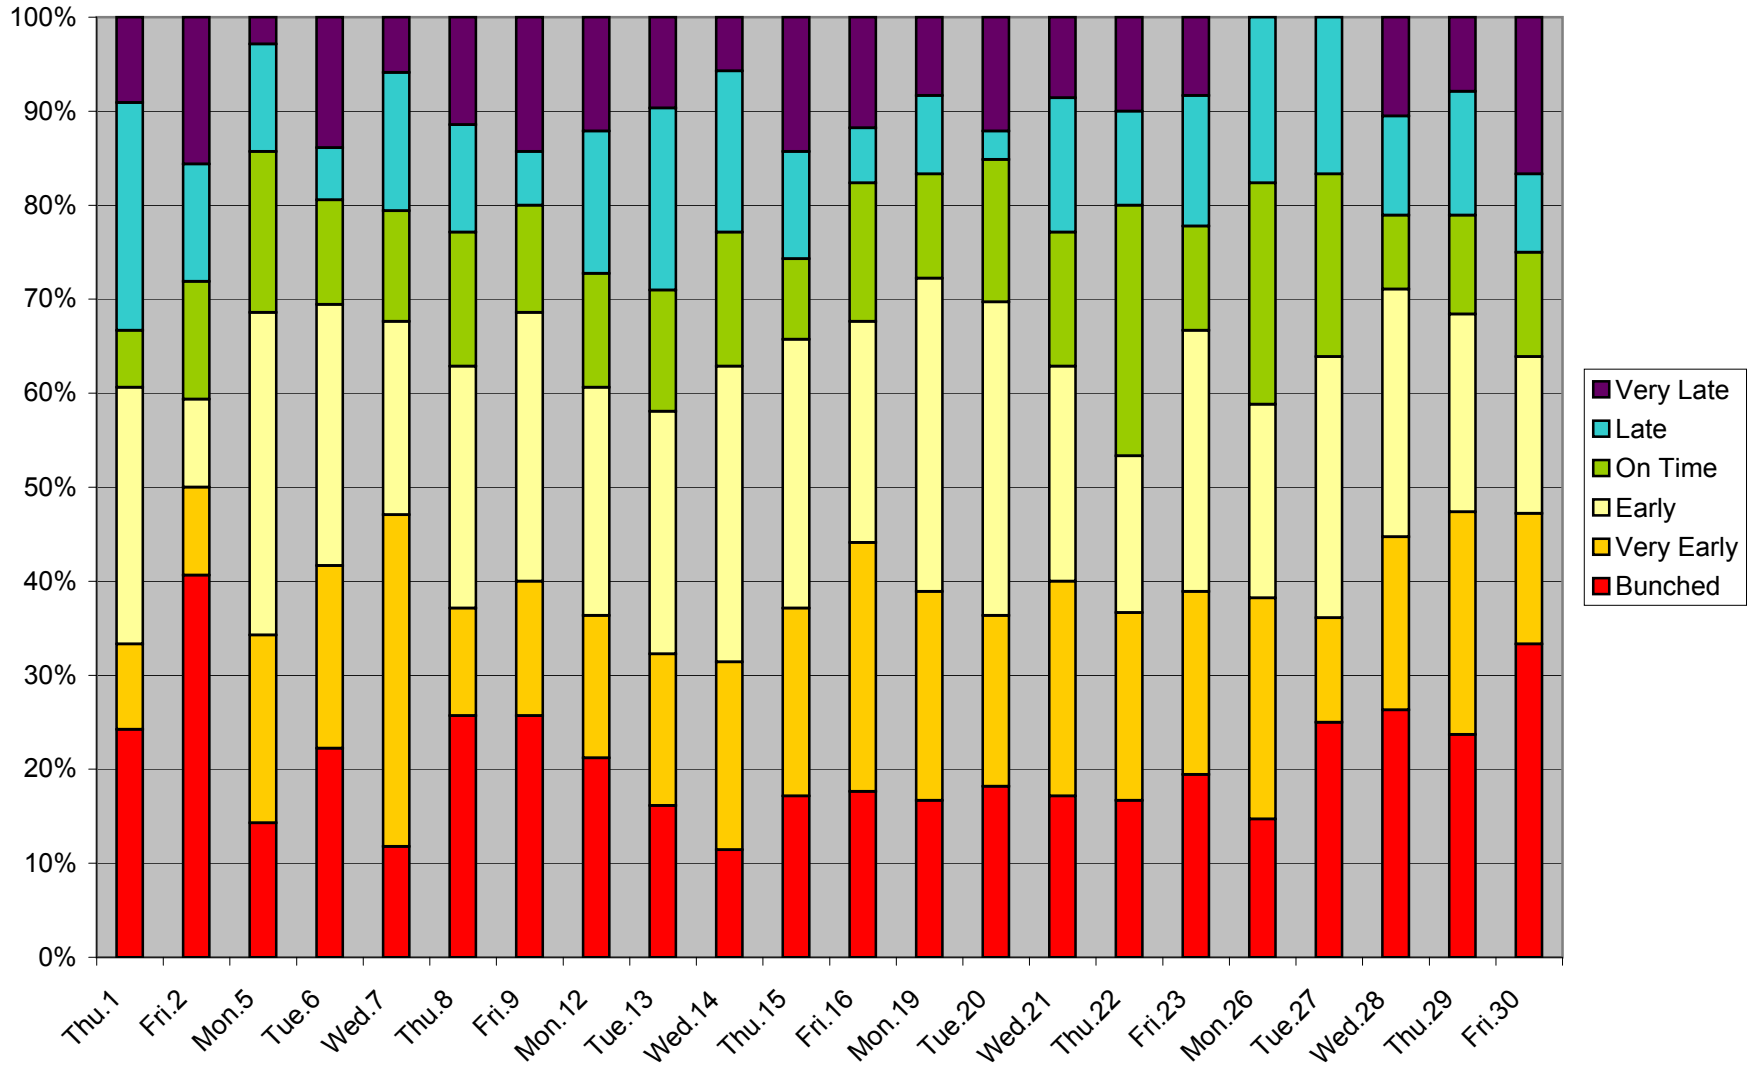

36 Finch West Headway Counts at Yonge Westbound March 2012 Early Eve 19:00-22:00