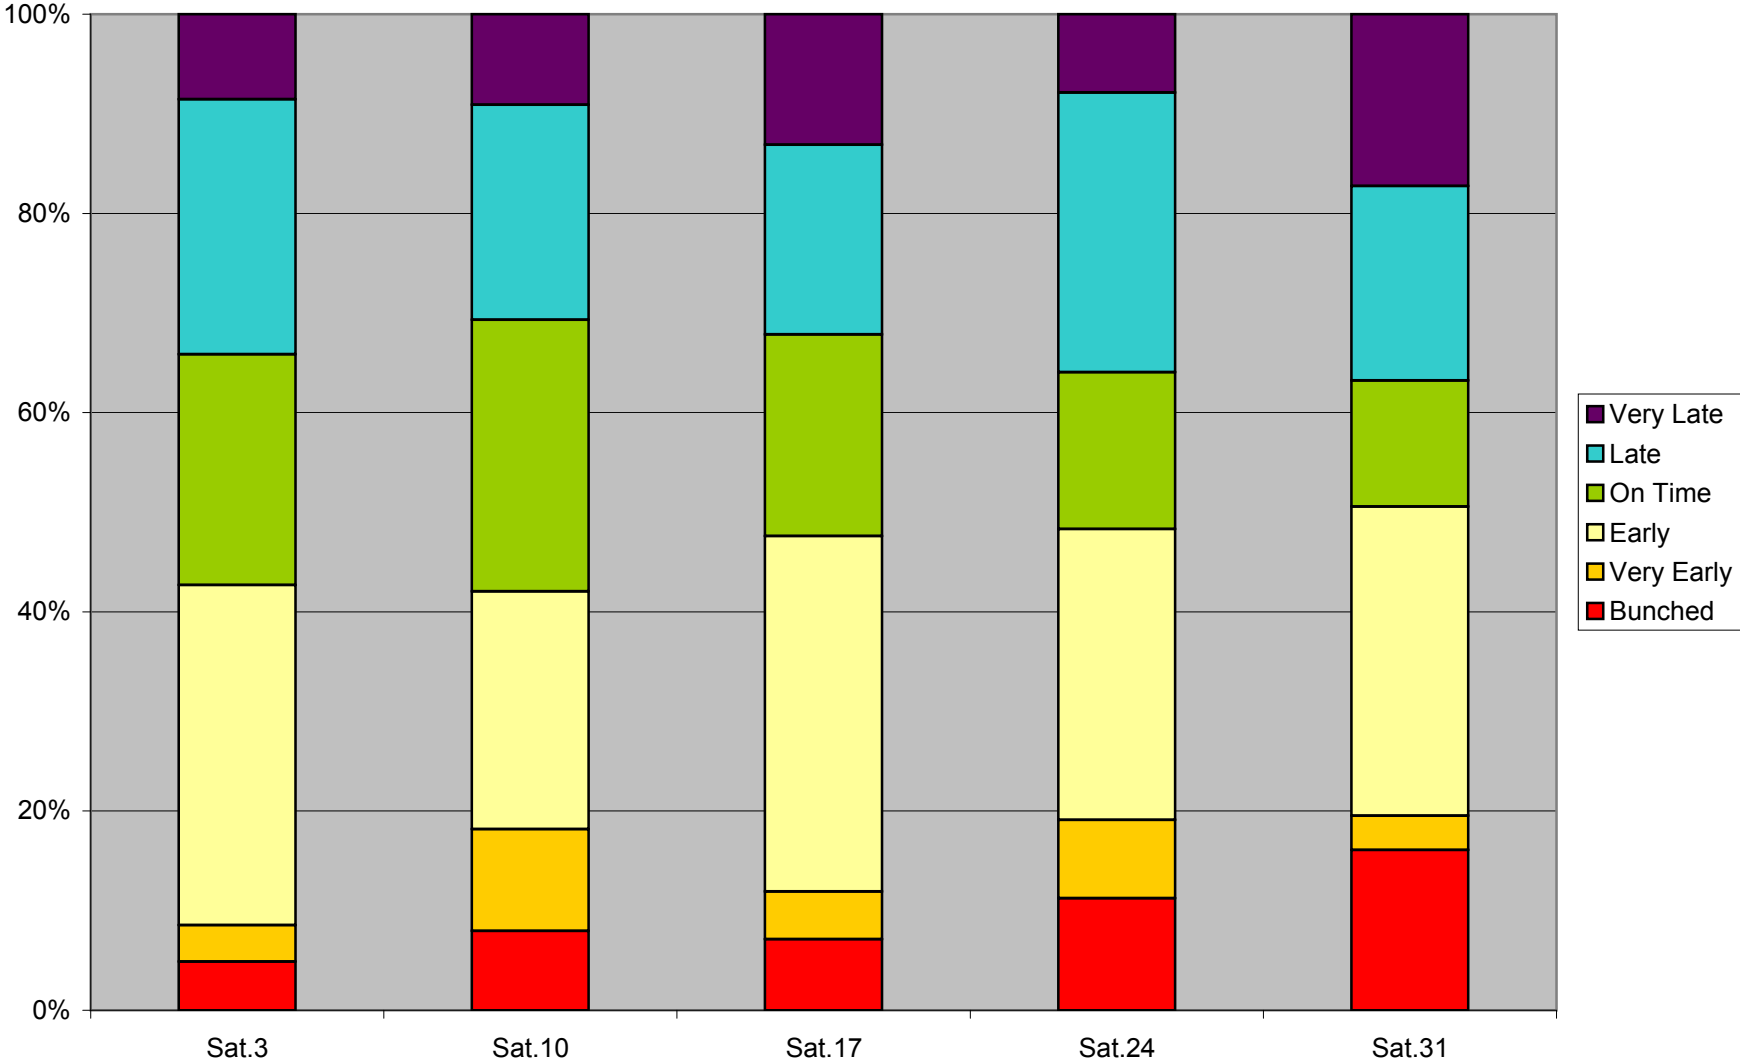

36 Finch West Headway Counts at Yonge Westbound March 2012 Sat Eve 19:30-22:00

36 Finch West Headway Counts at Yonge Westbound March 2012 Sat Afternoon 12:00-19:30