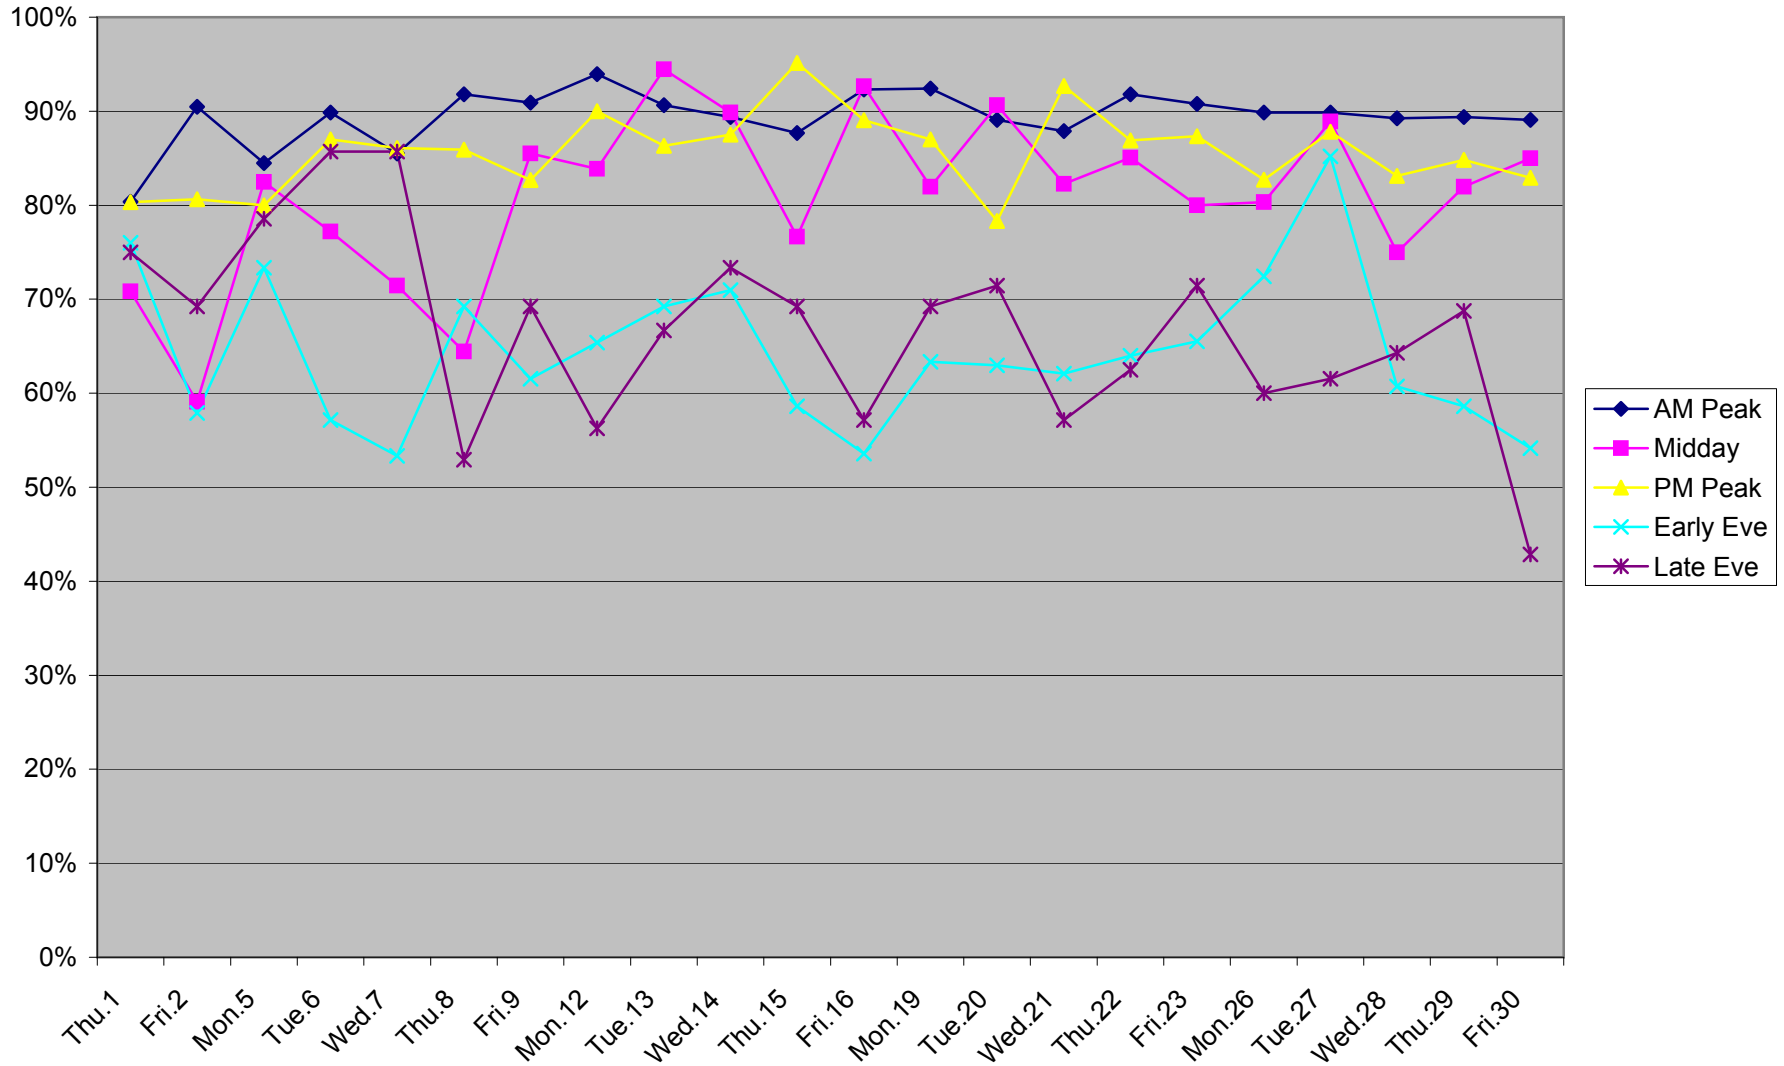

36 Finch West Headway Counts at Yonge Westbound March 2012 Sat Early Morn 6:00-10:00