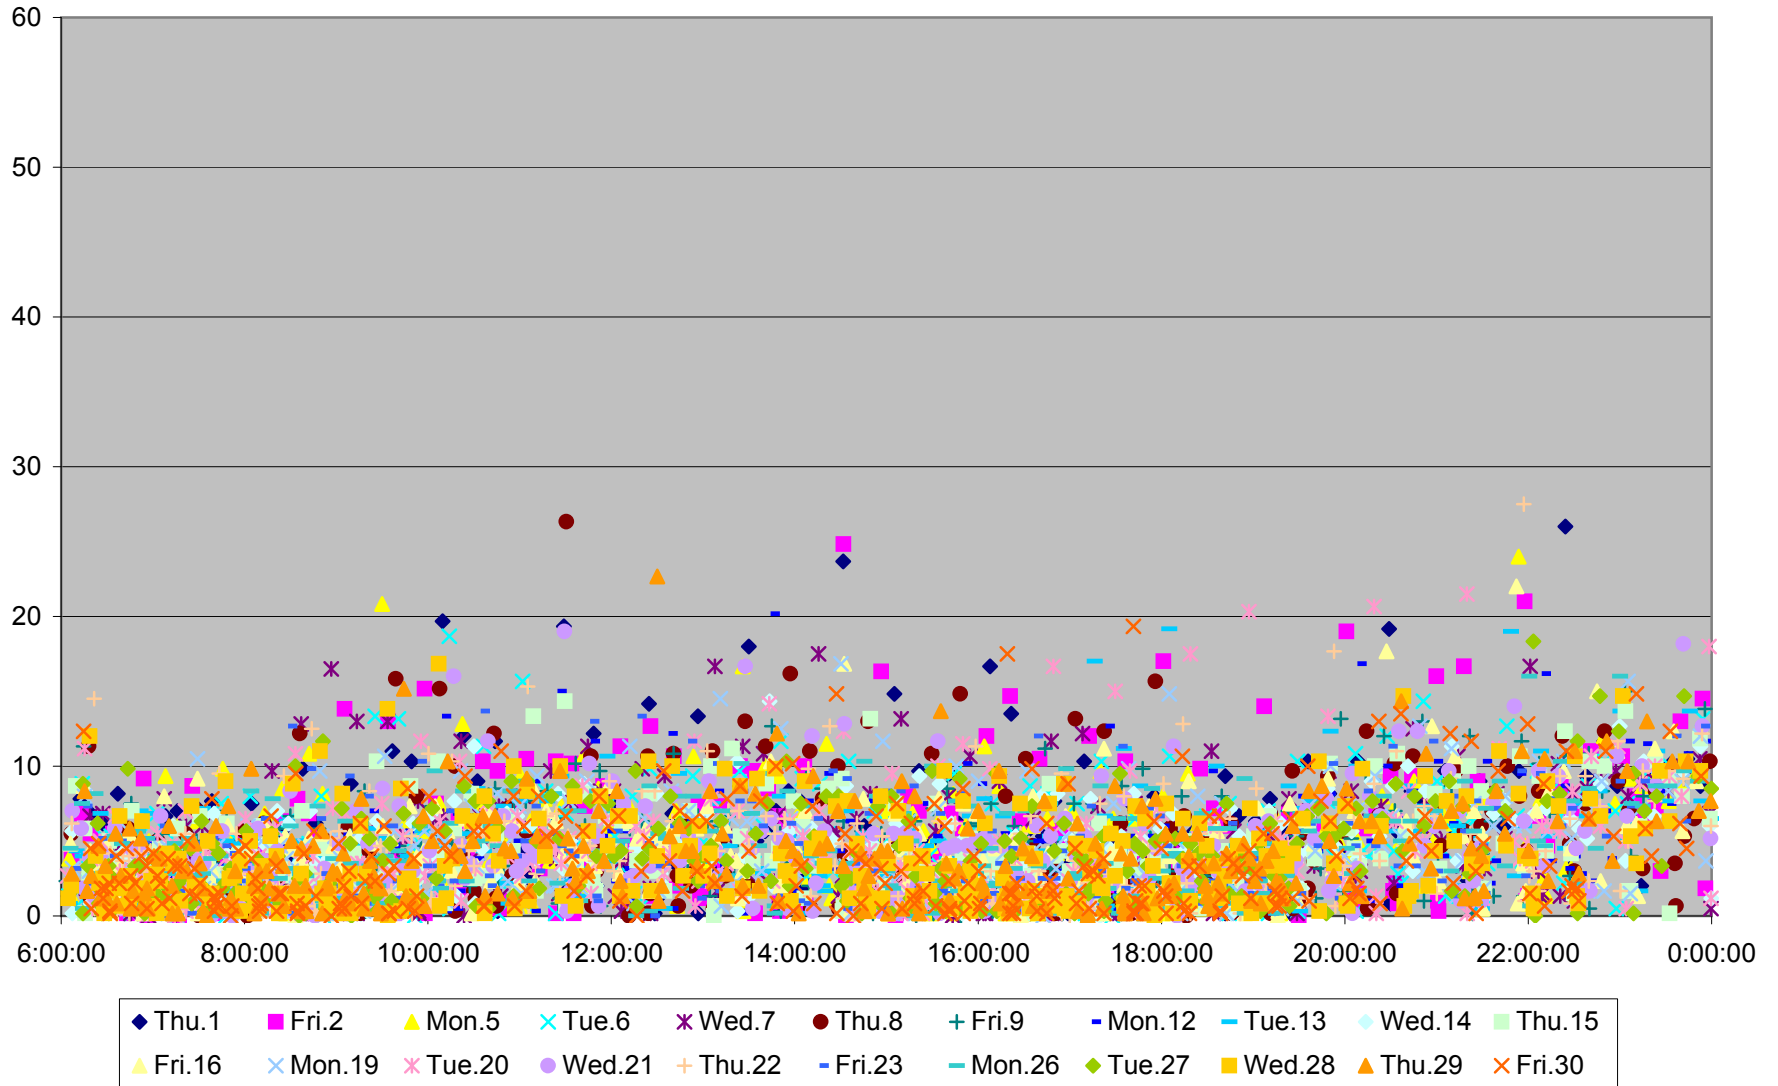

36 Finch West Headways at Yonge Westbound March 2012