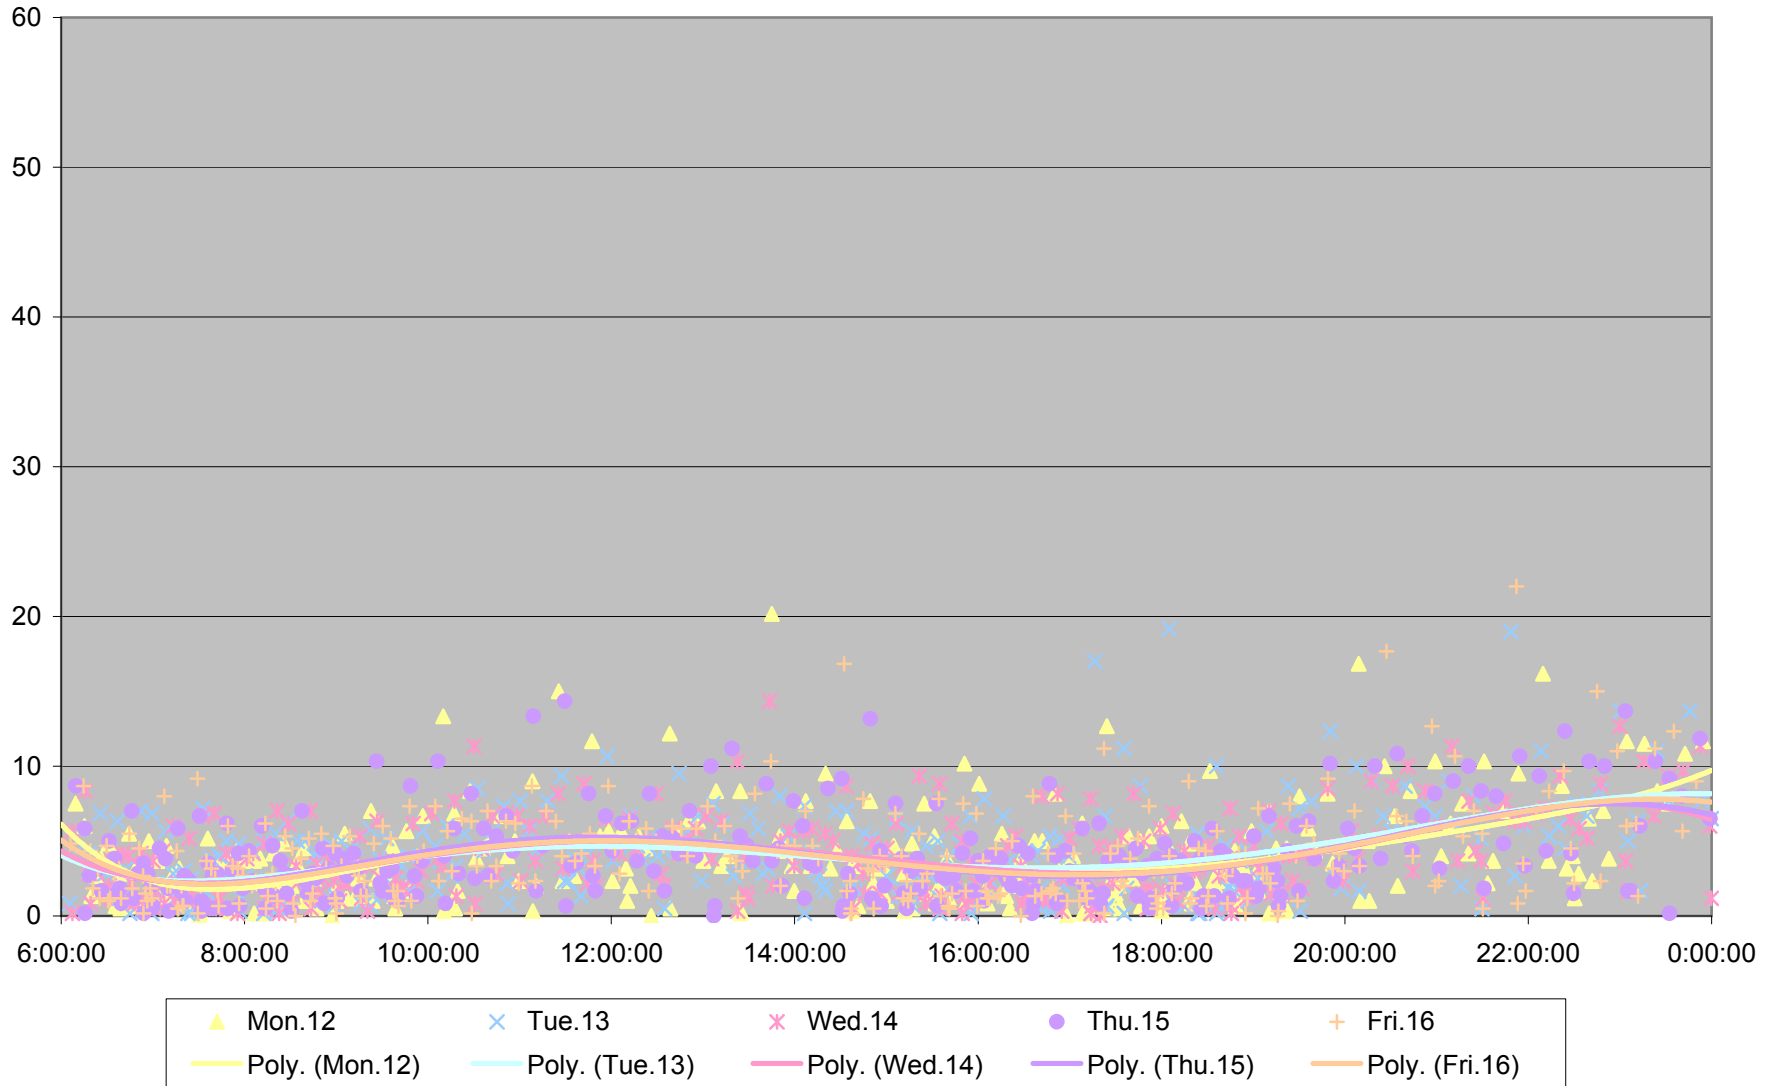

36 Finch West Headways at Yonge Westbound March 2012

36 Finch West Headways at Yonge Westbound March 2012

36 Finch West Headways at Yonge Westbound March 2012

36 Finch West Headways at Yonge Westbound March 2012