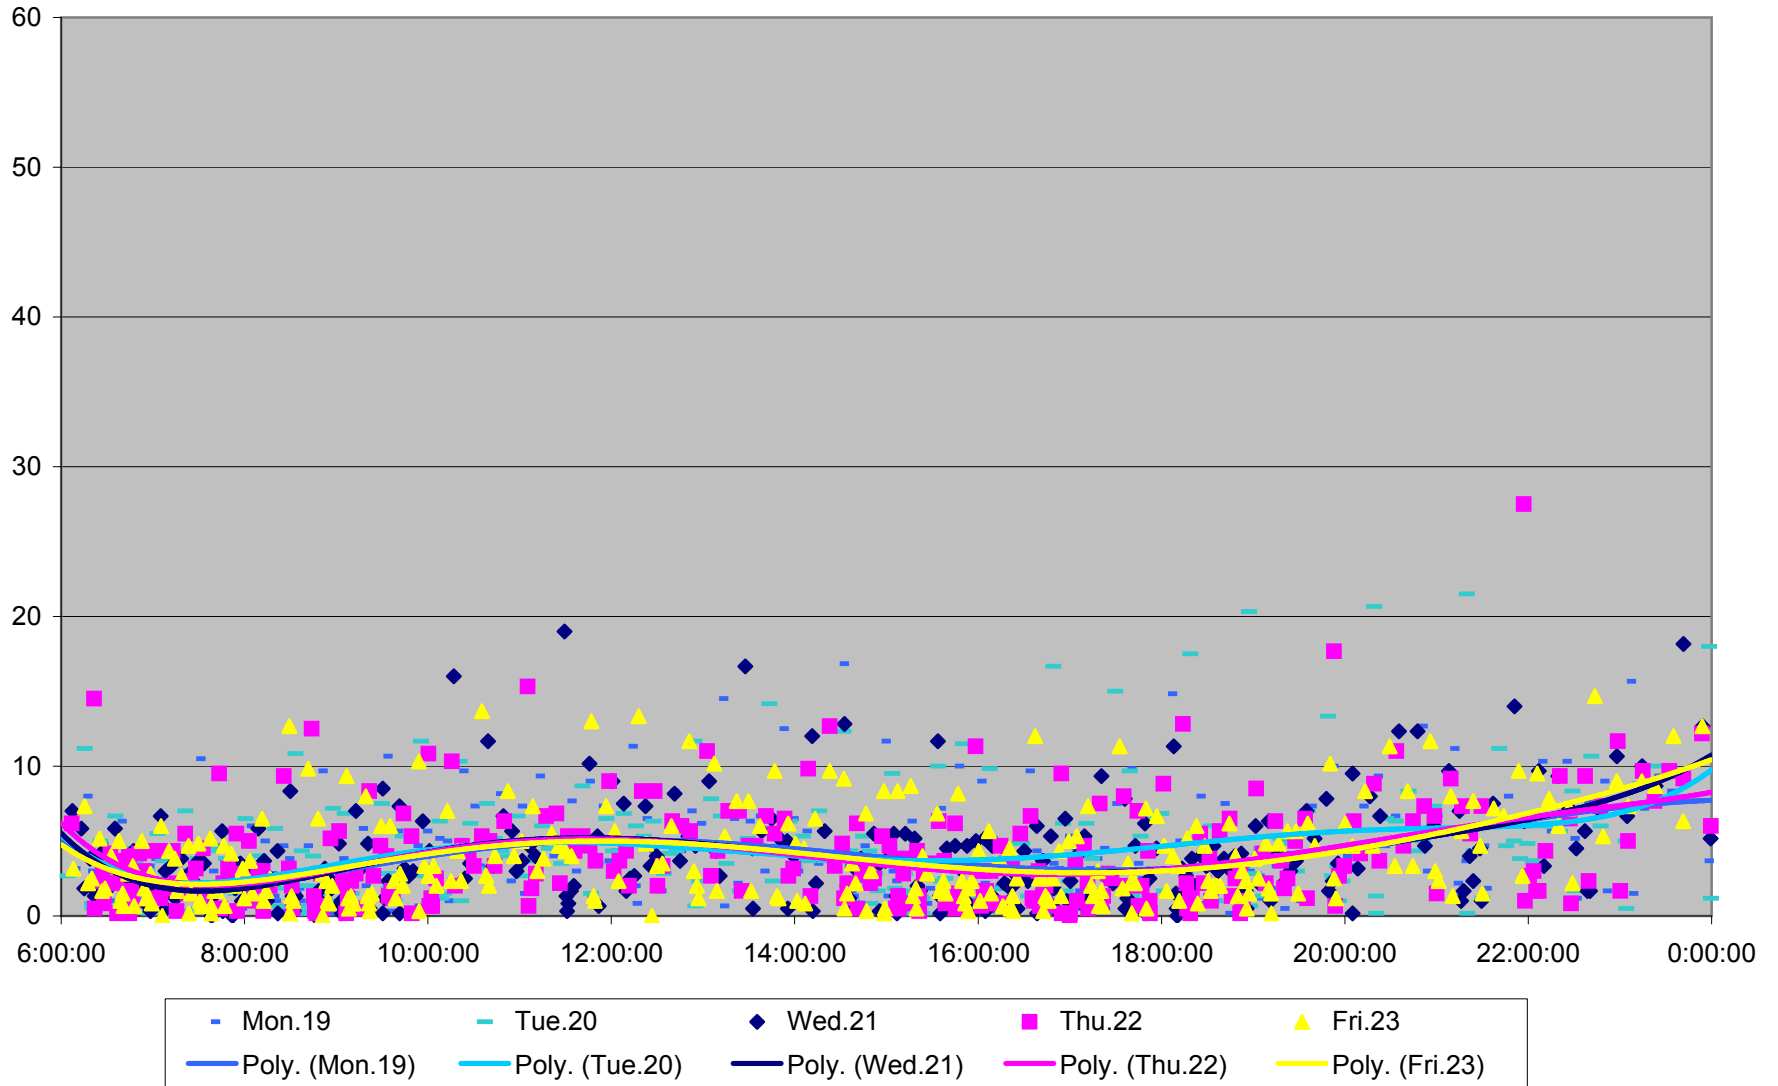

36 Finch West Headways at Yonge Westbound March 2012

36 Finch West Headways at Yonge Westbound March 2012

36 Finch West Headways at Yonge Westbound March 2012

36 Finch West Headways at Yonge Westbound March 2012