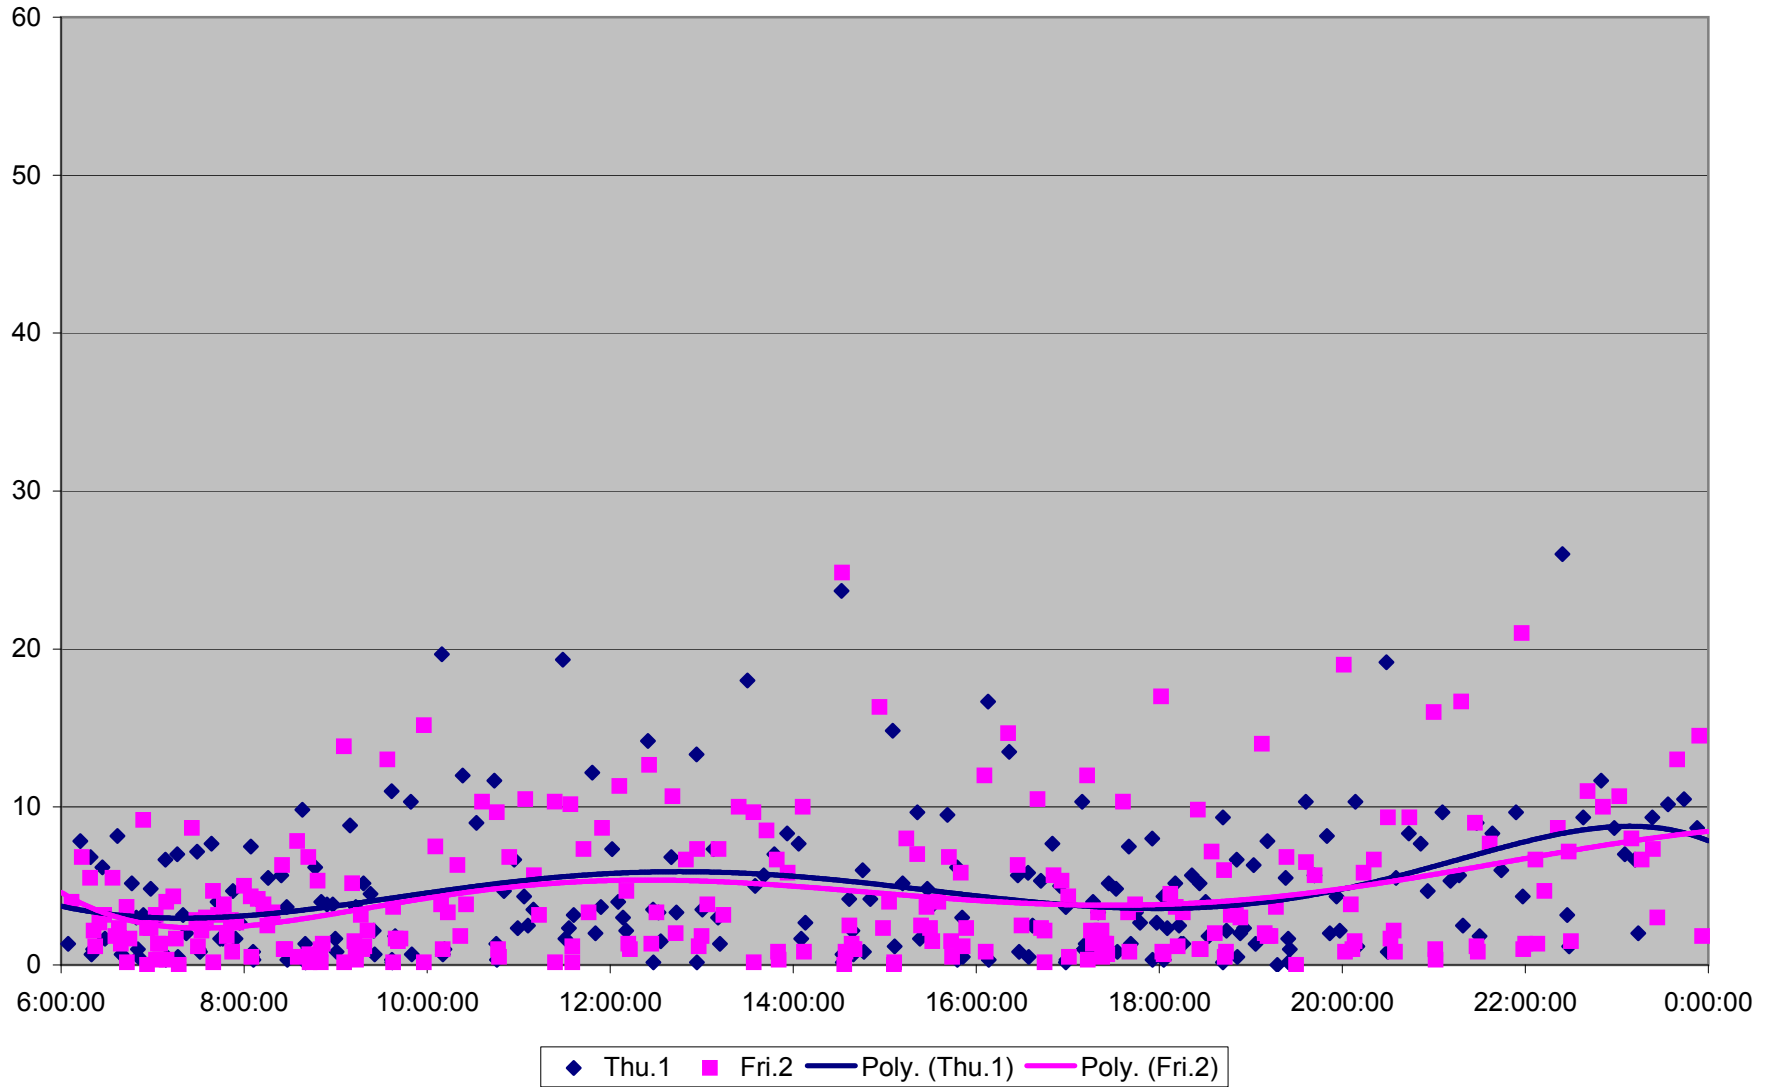

36 Finch West Headways at Yonge Westbound March 2012

36 Finch West Headways at Yonge Westbound March 2012

36 Finch West Headways at Yonge Westbound March 2012

36 Finch West Headways at Yonge Westbound March 2012