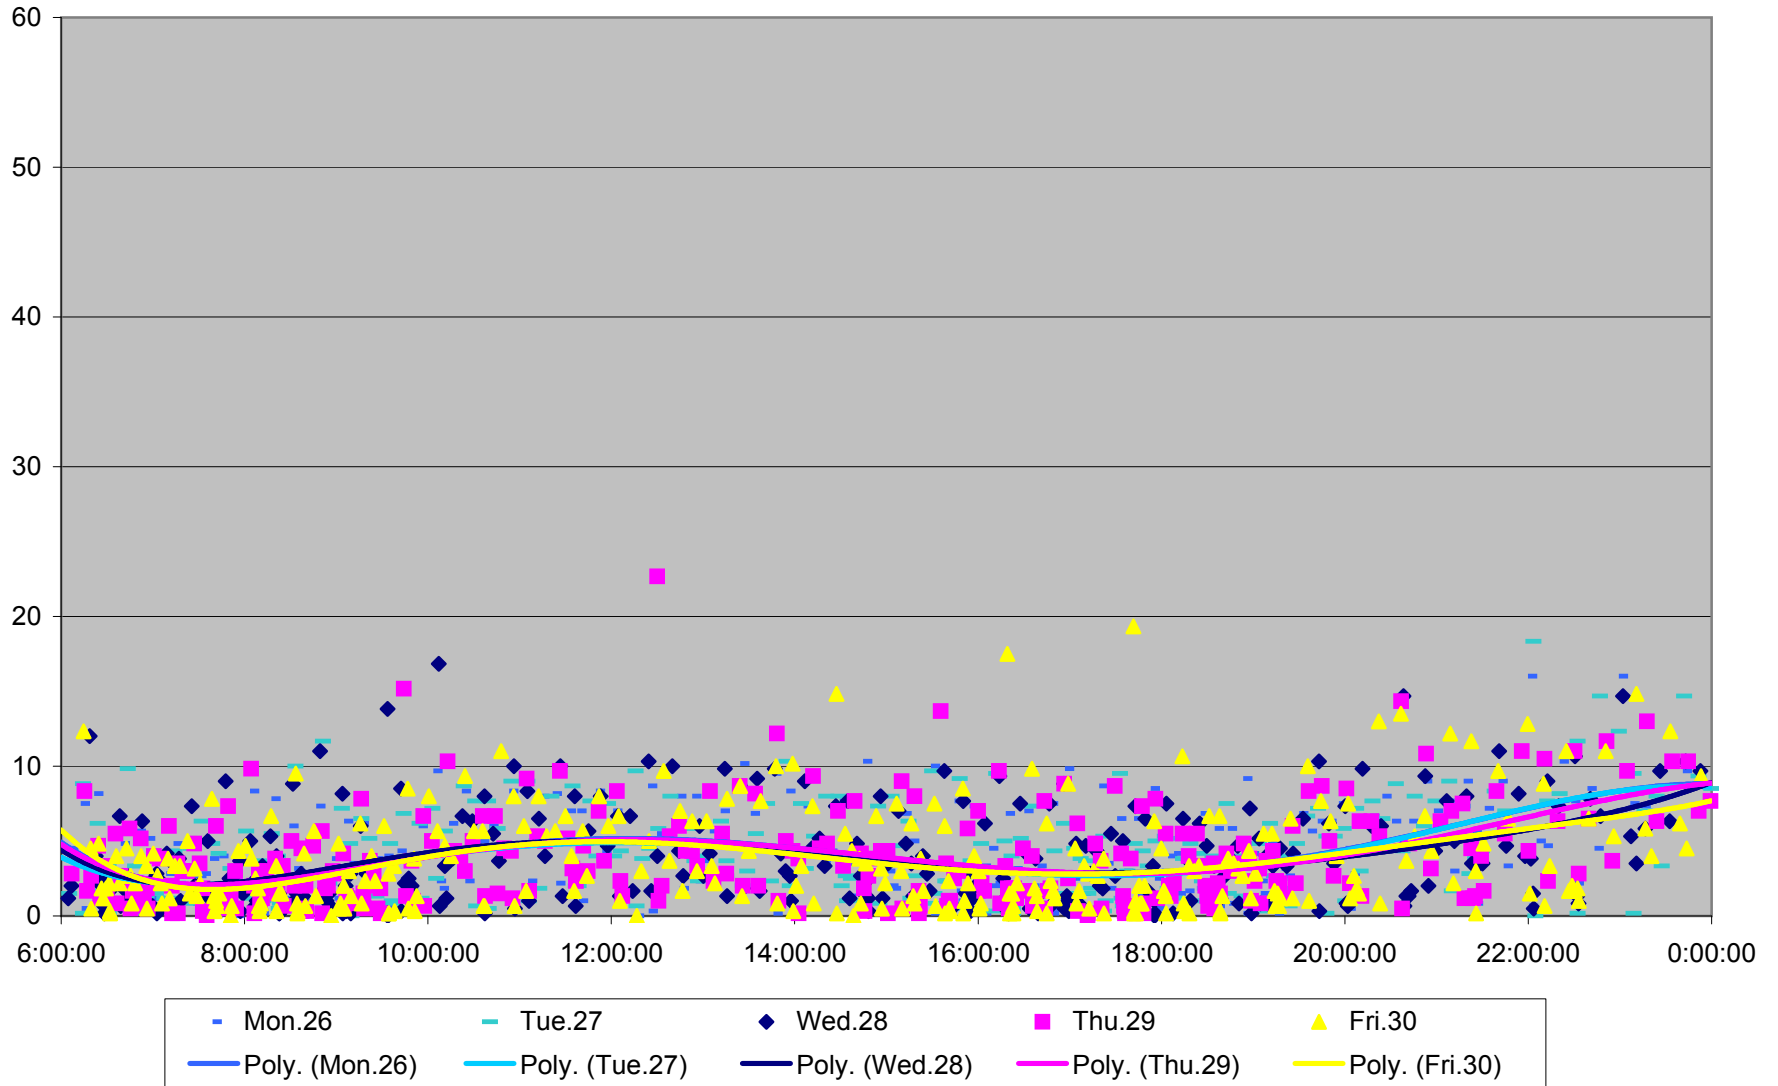

36 Finch West Headways at Yonge Westbound March 2012