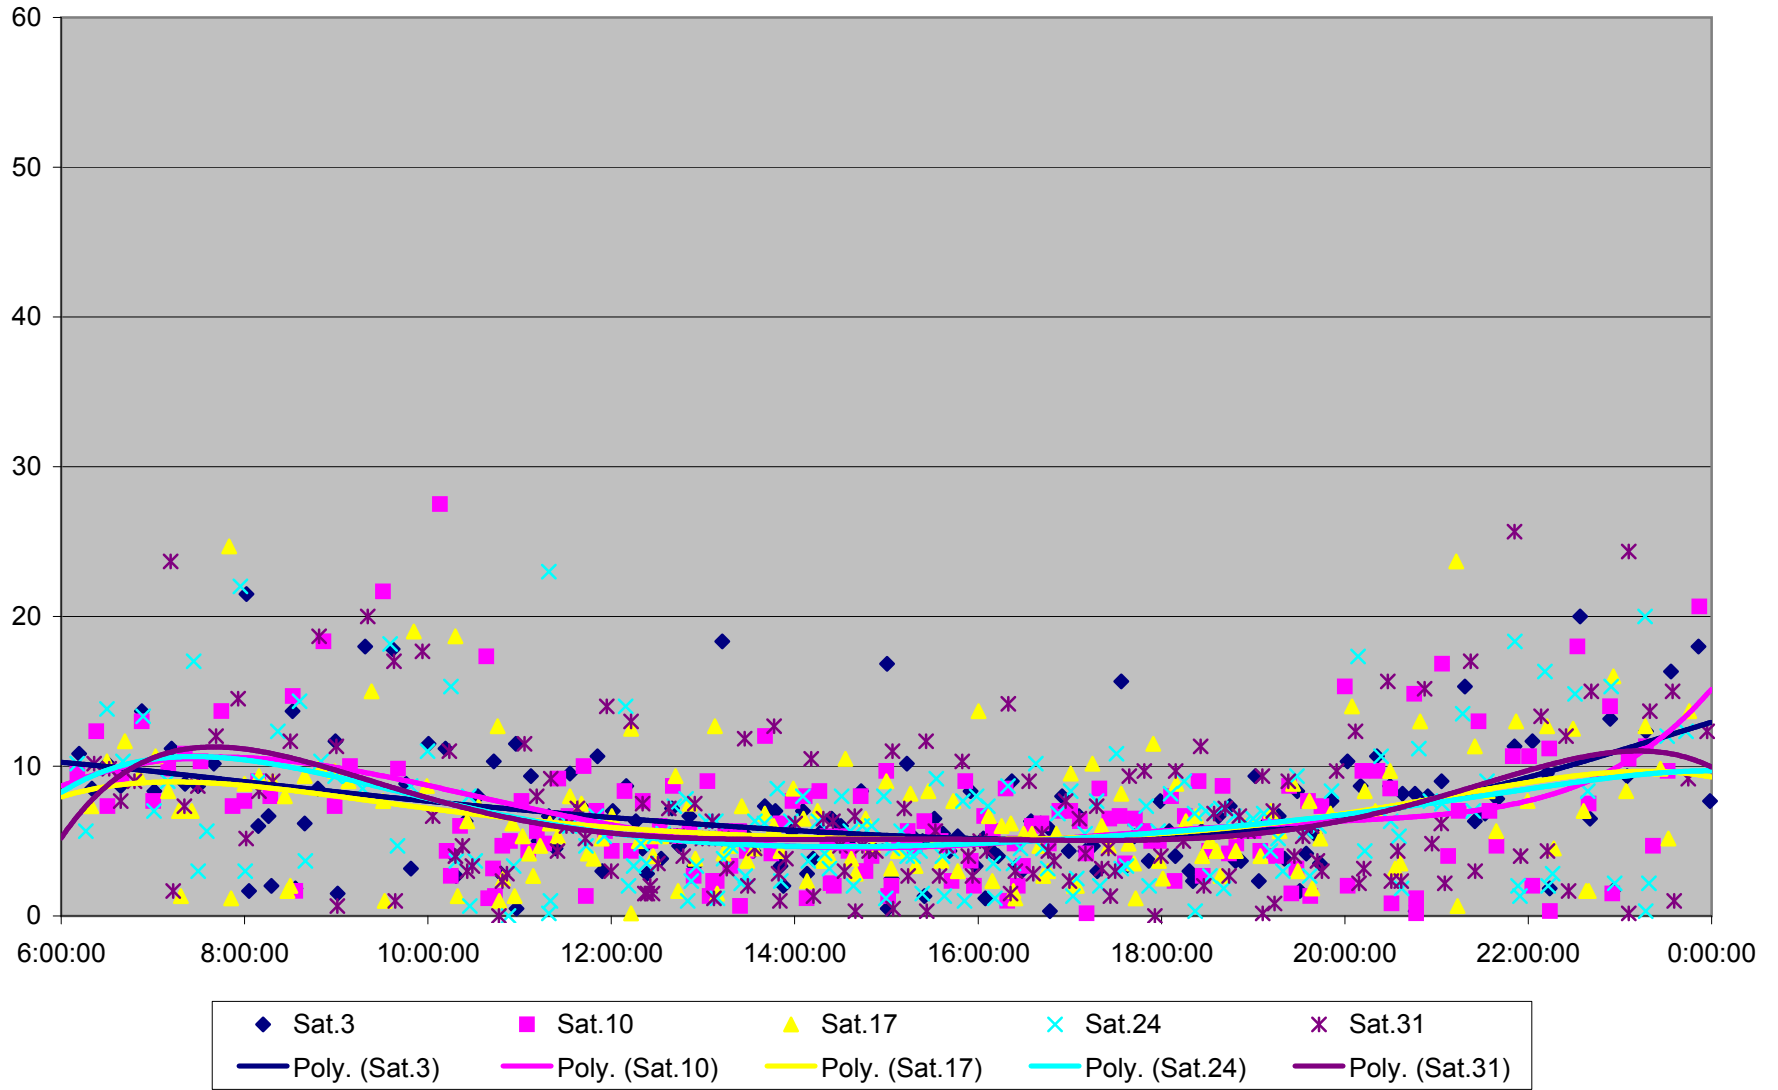

36 Finch West Headways at Yonge Westbound March 2012