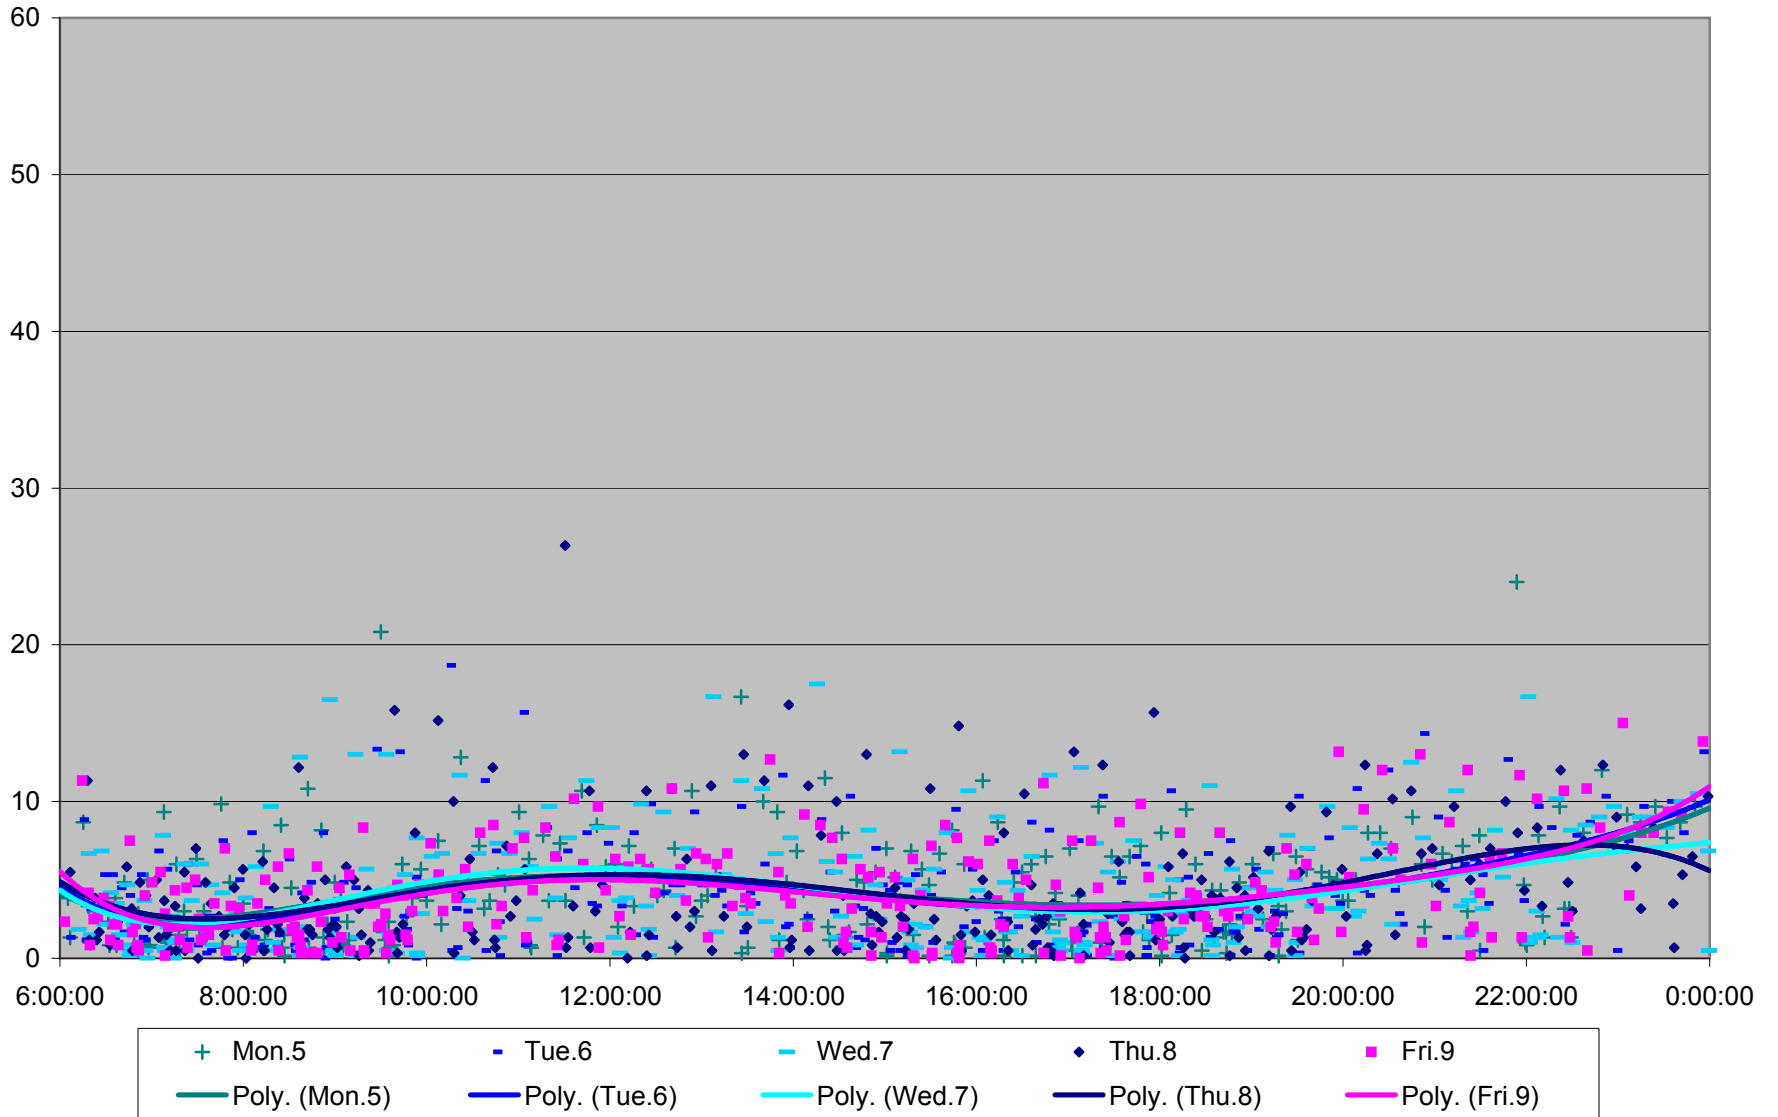

36 Finch West Headways at Yonge Westbound March 2012

36 Finch West Headways at Yonge Westbound March 2012

36 Finch West Headways at Yonge Westbound March 2012

36 Finch West Headways at Yonge Westbound March 2012