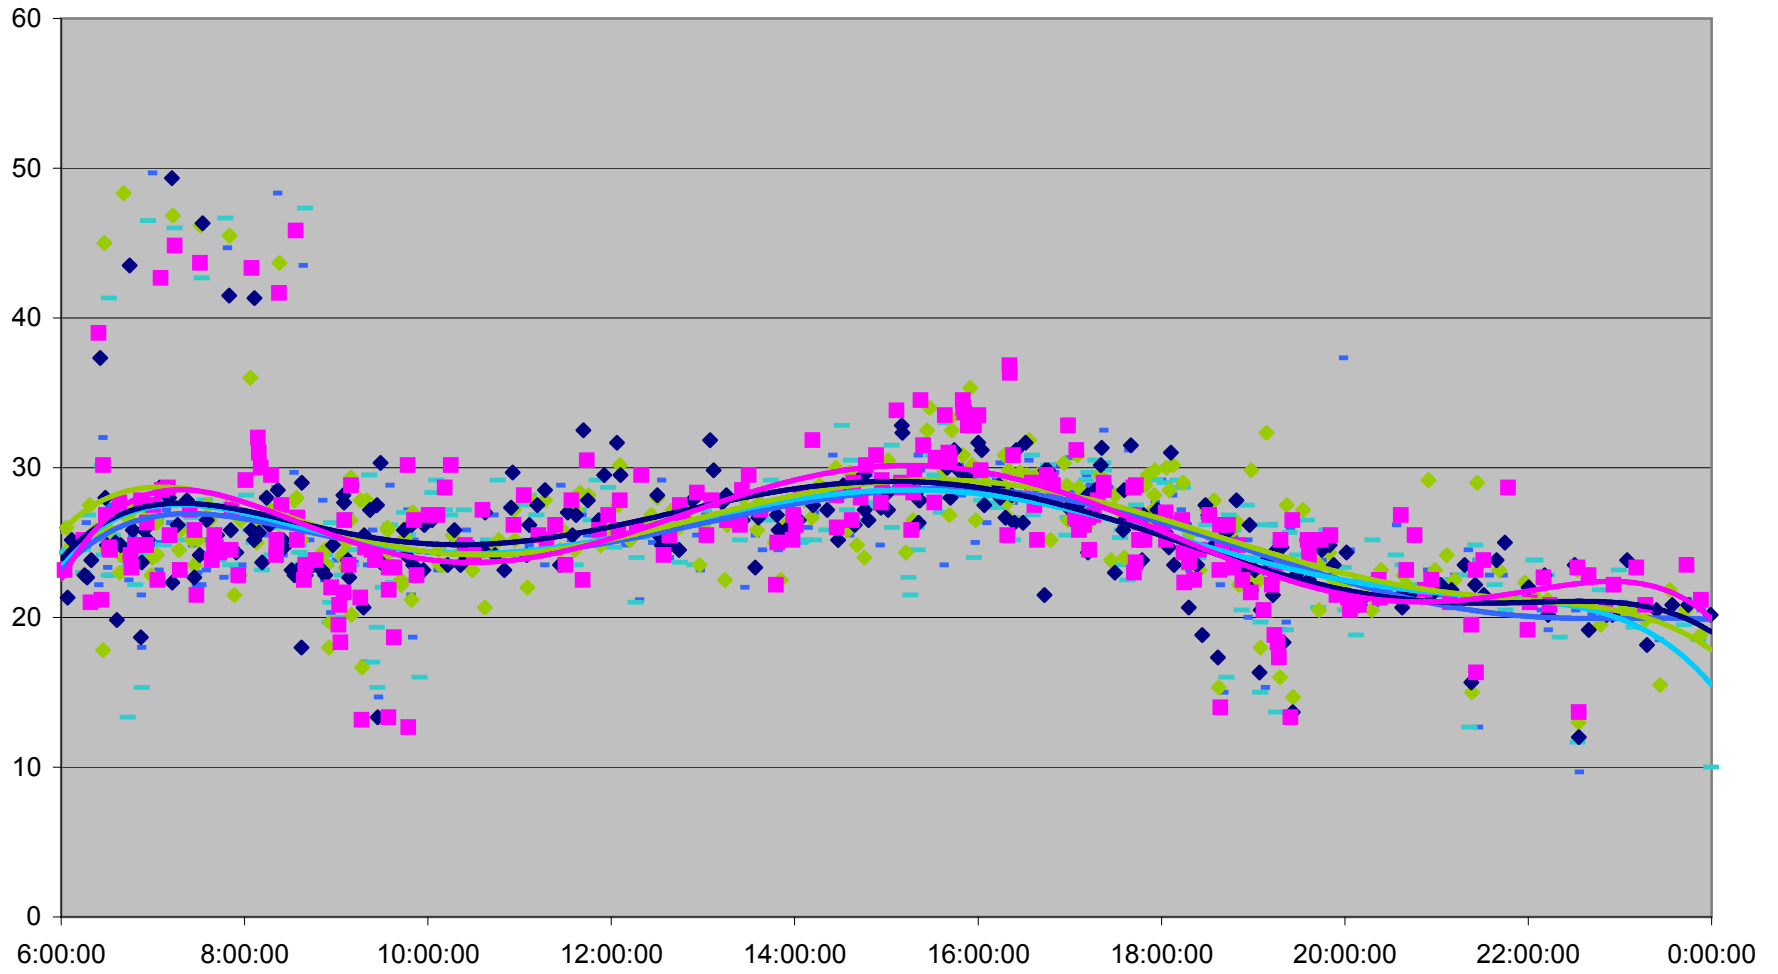

36 Finch West Link Times From Yonge To Jane Westbound March 2012