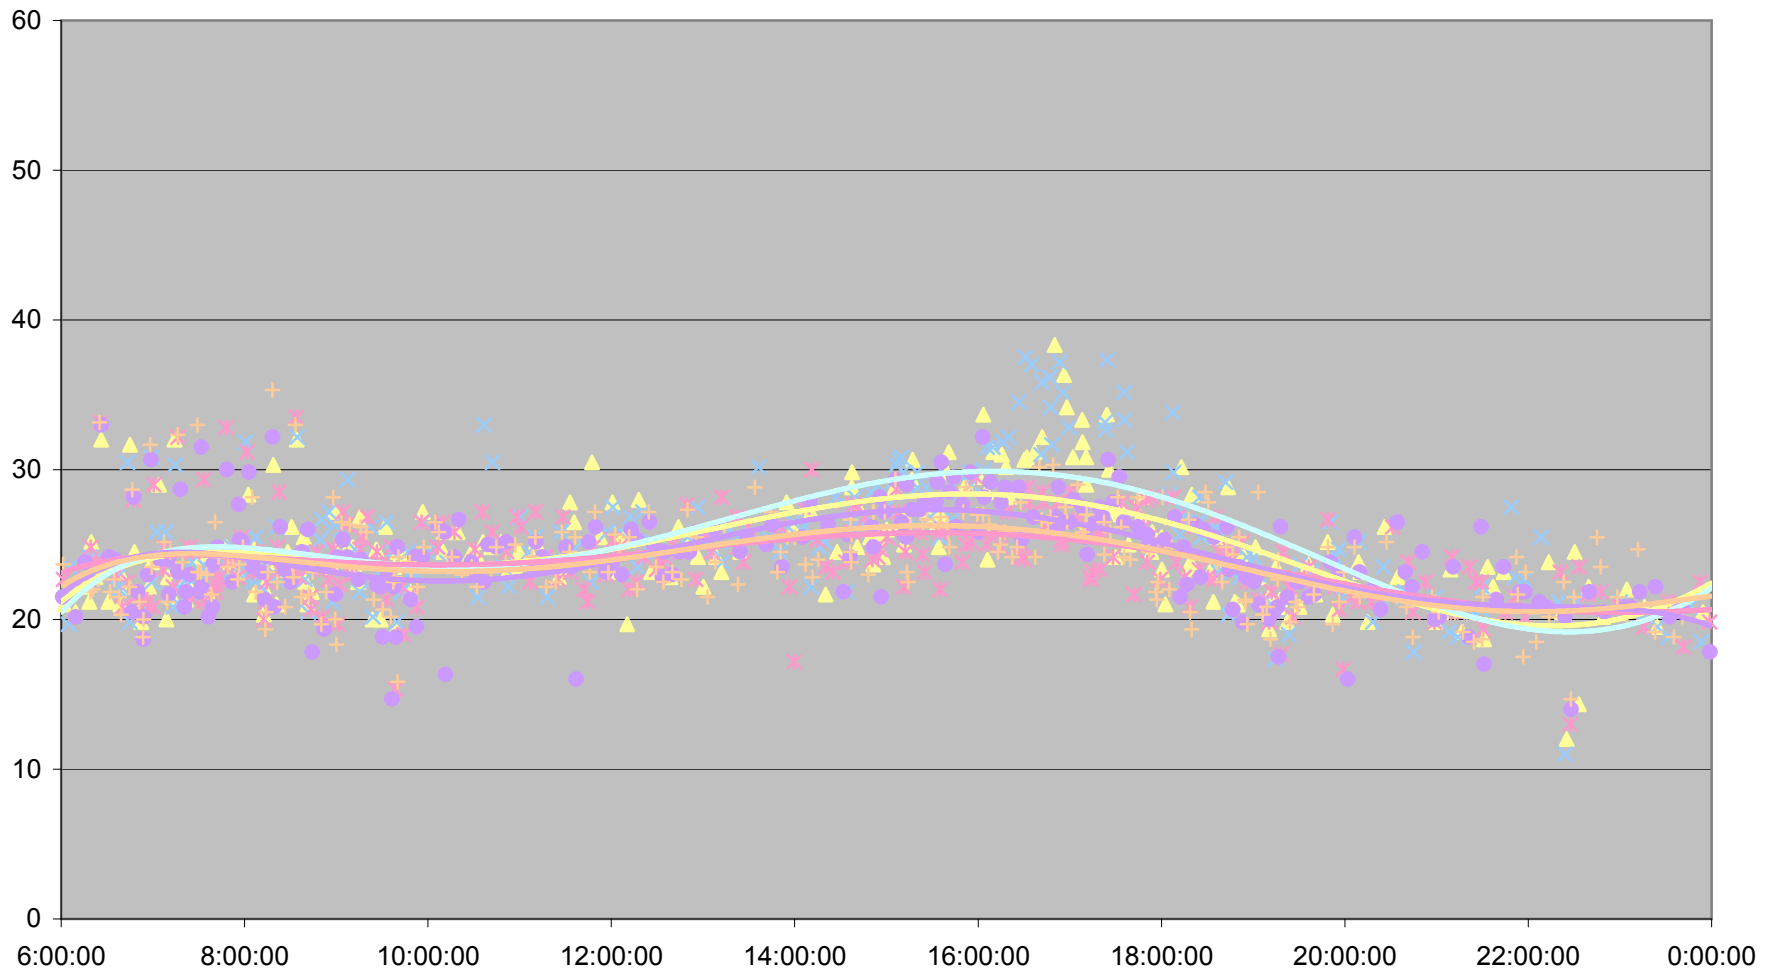

36 Finch West Link Times From Yonge To Jane Westbound March 2012