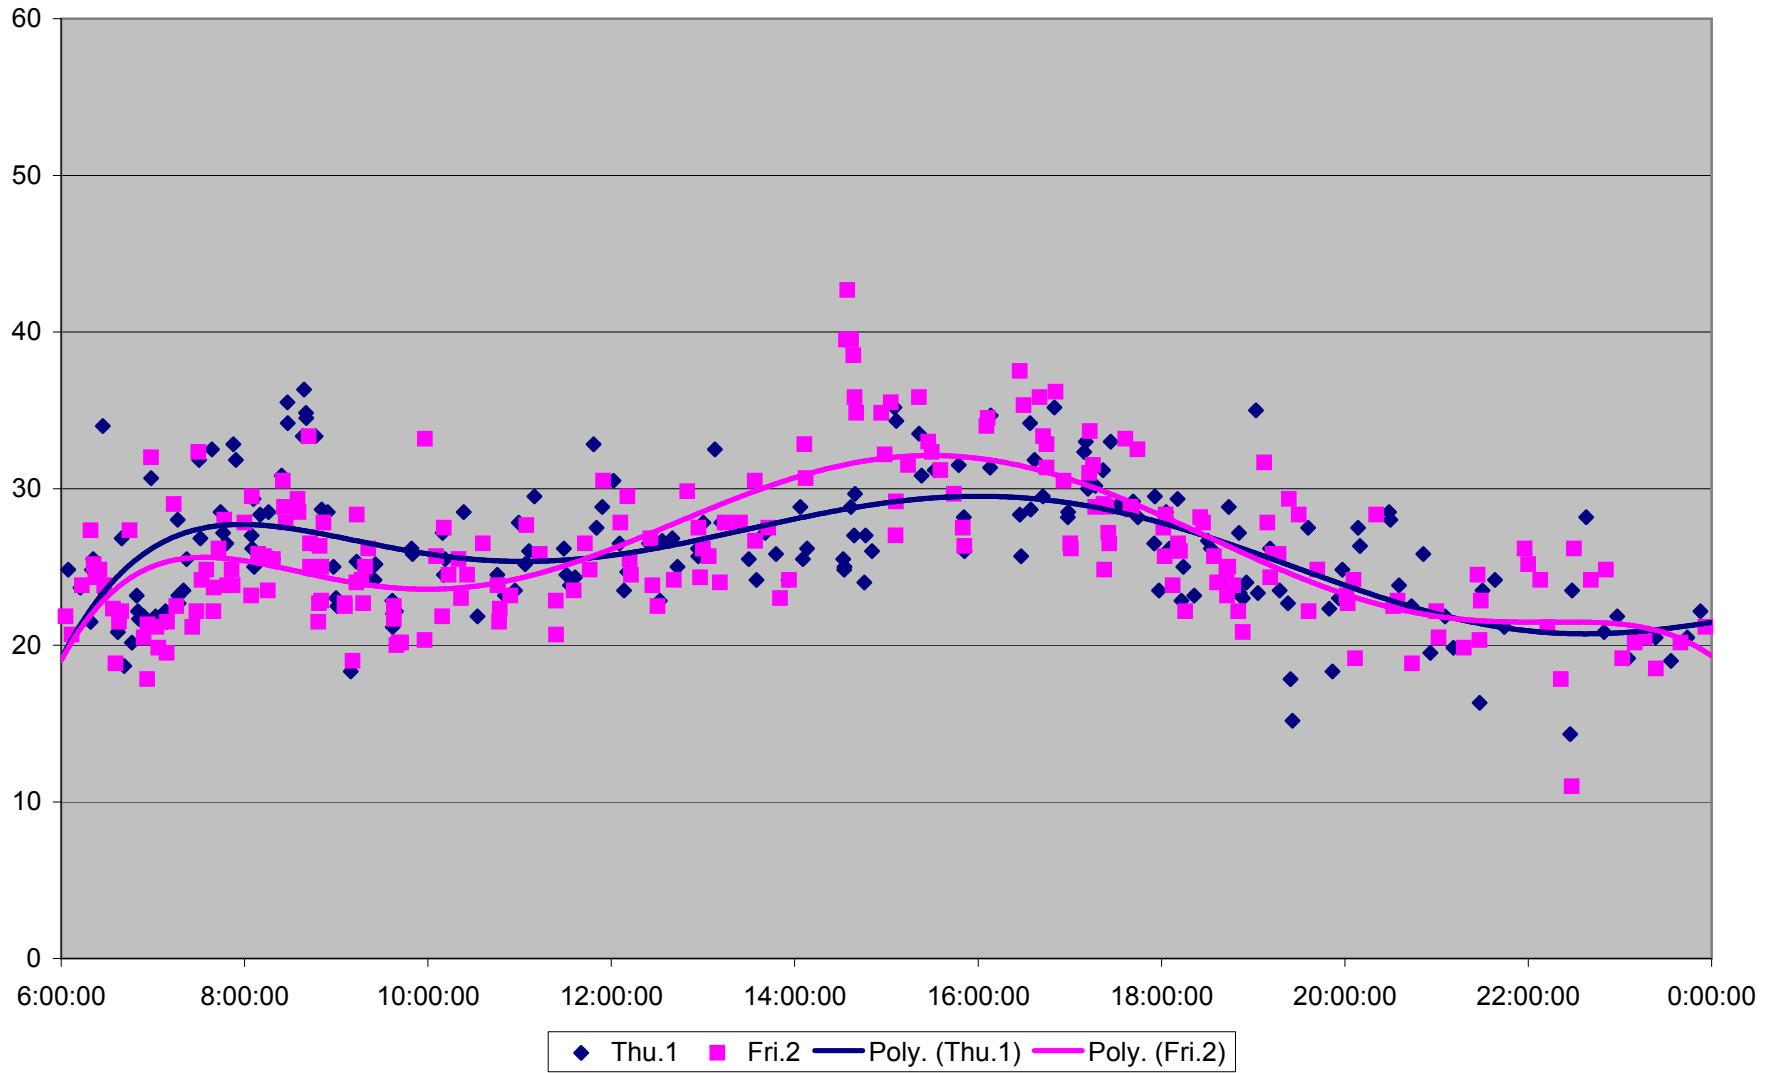

### 36 Finch West Link Times From Yonge To Jane Westbound March 2012