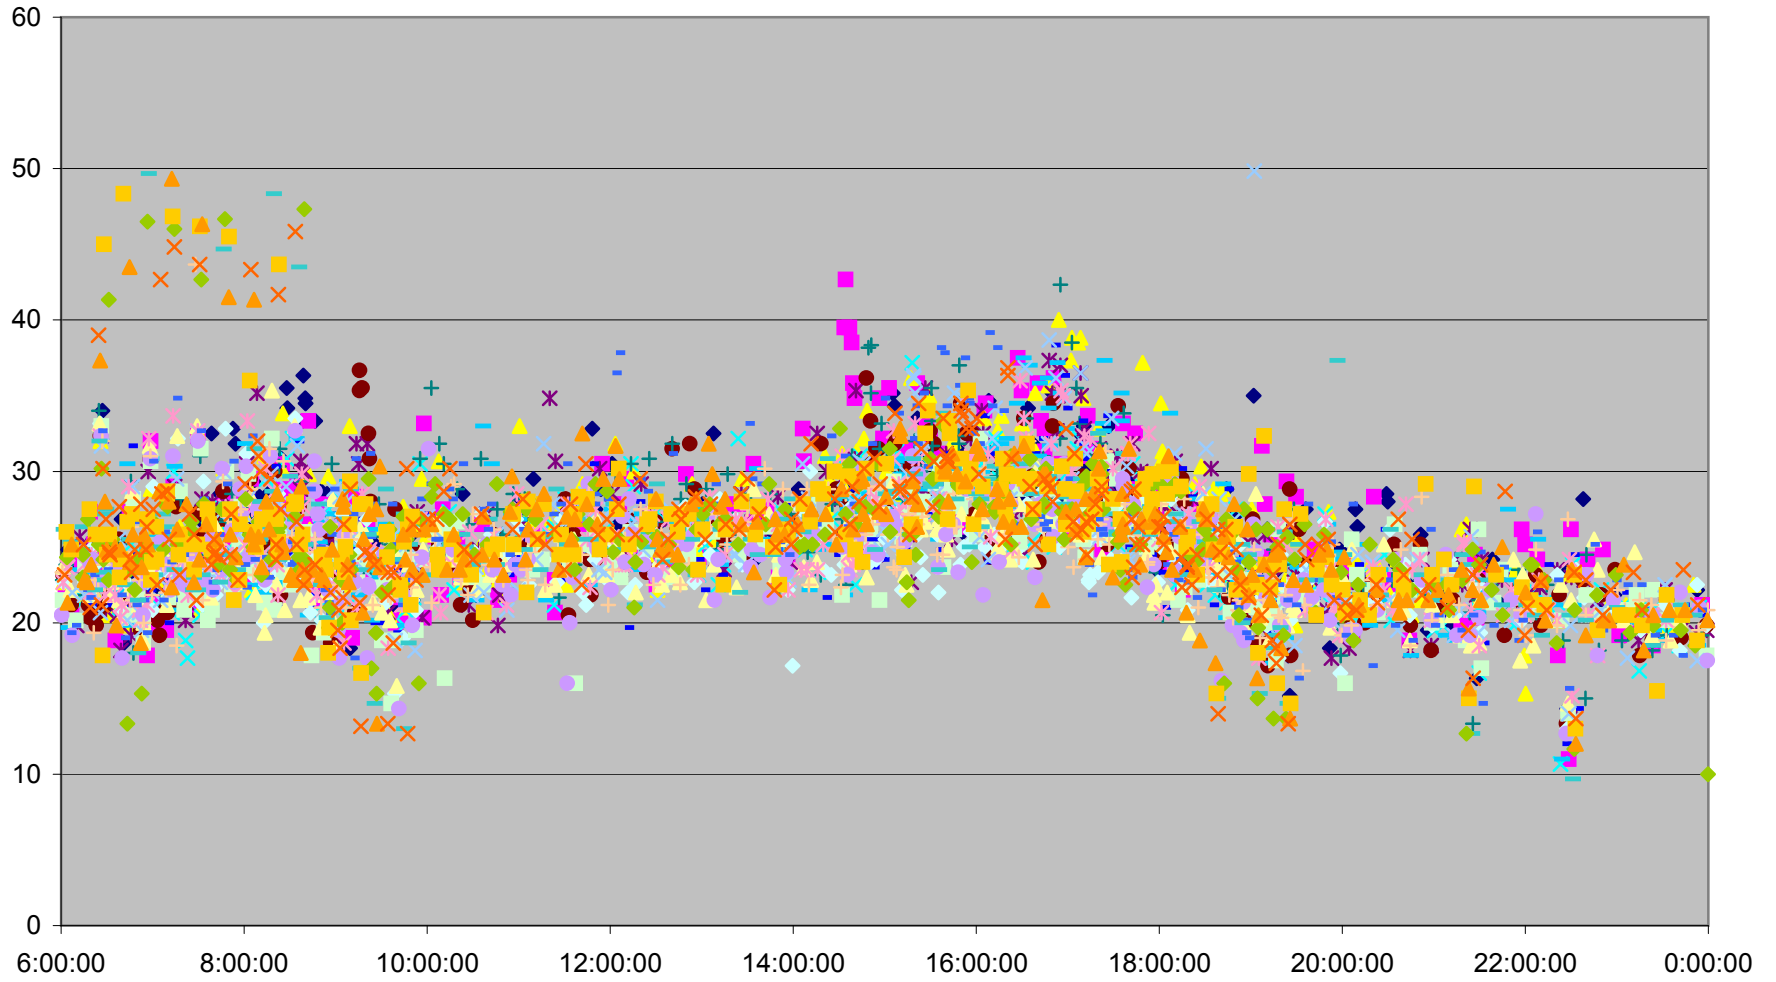

36 Finch West Link Times From Yonge To Jane Westbound March 2012

◆ Thu.1	■ Fri.2	▲ Mon.5	× Tue.6	* Wed.7	● Thu.8	+ Fri.9	- Mon.12	- Tue.13	◇ Wed.14	■ Thu.15	▲ Fri.16
× Mon.19	* Tue.20	● Wed.21	+ Thu.22	- Fri.23	- Mon.26	◇ Tue.27	■ Wed.28	▲ Thu.29	× Fri.30