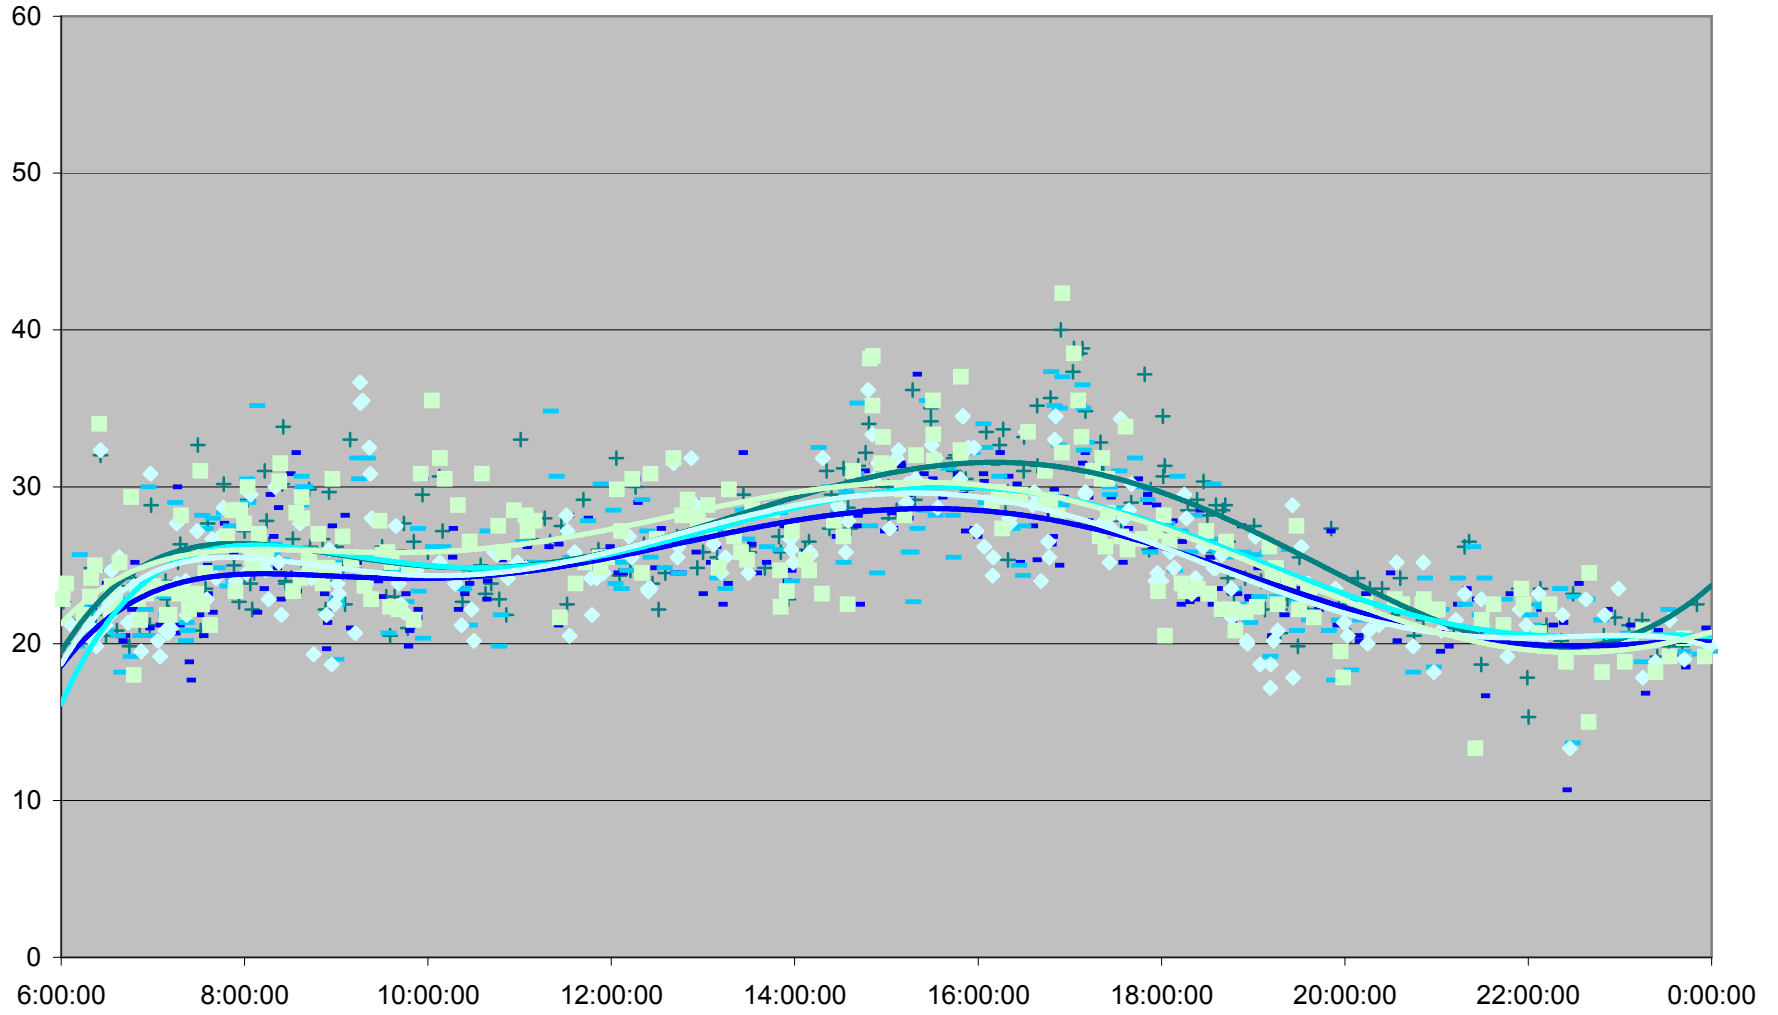

36 Finch West Link Times From Yonge To Jane Westbound March 2012