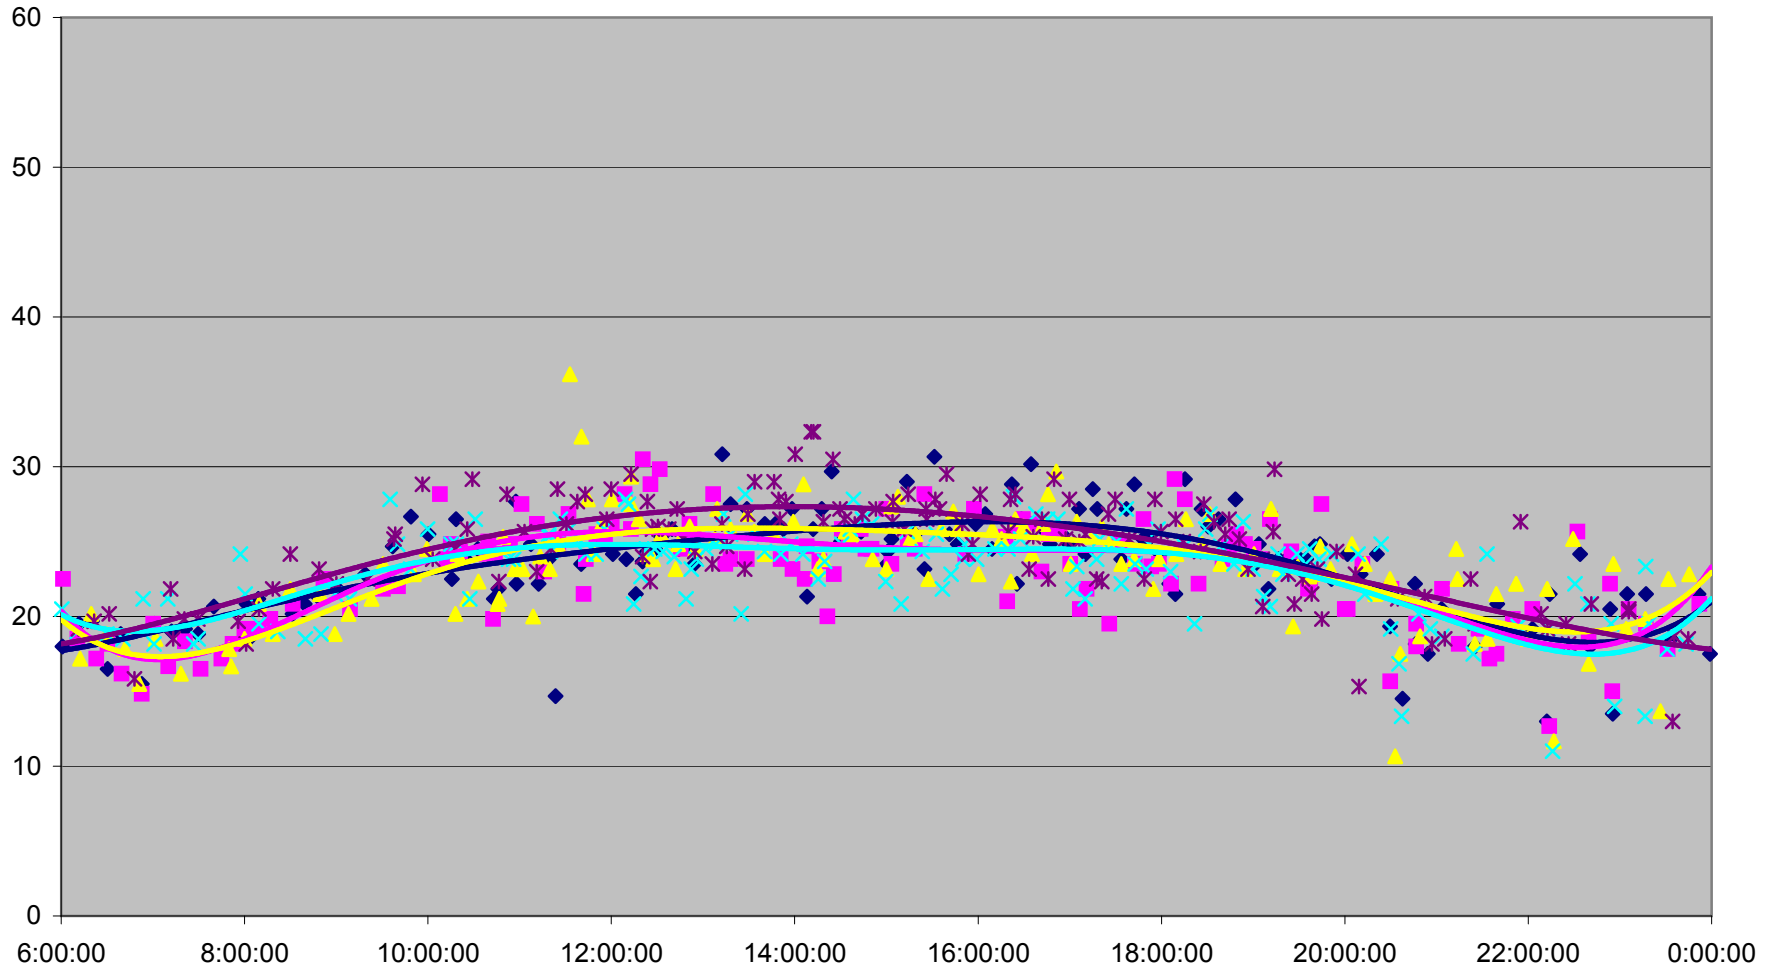

36 Finch West Link Times From Yonge To Jane Westbound March 2012