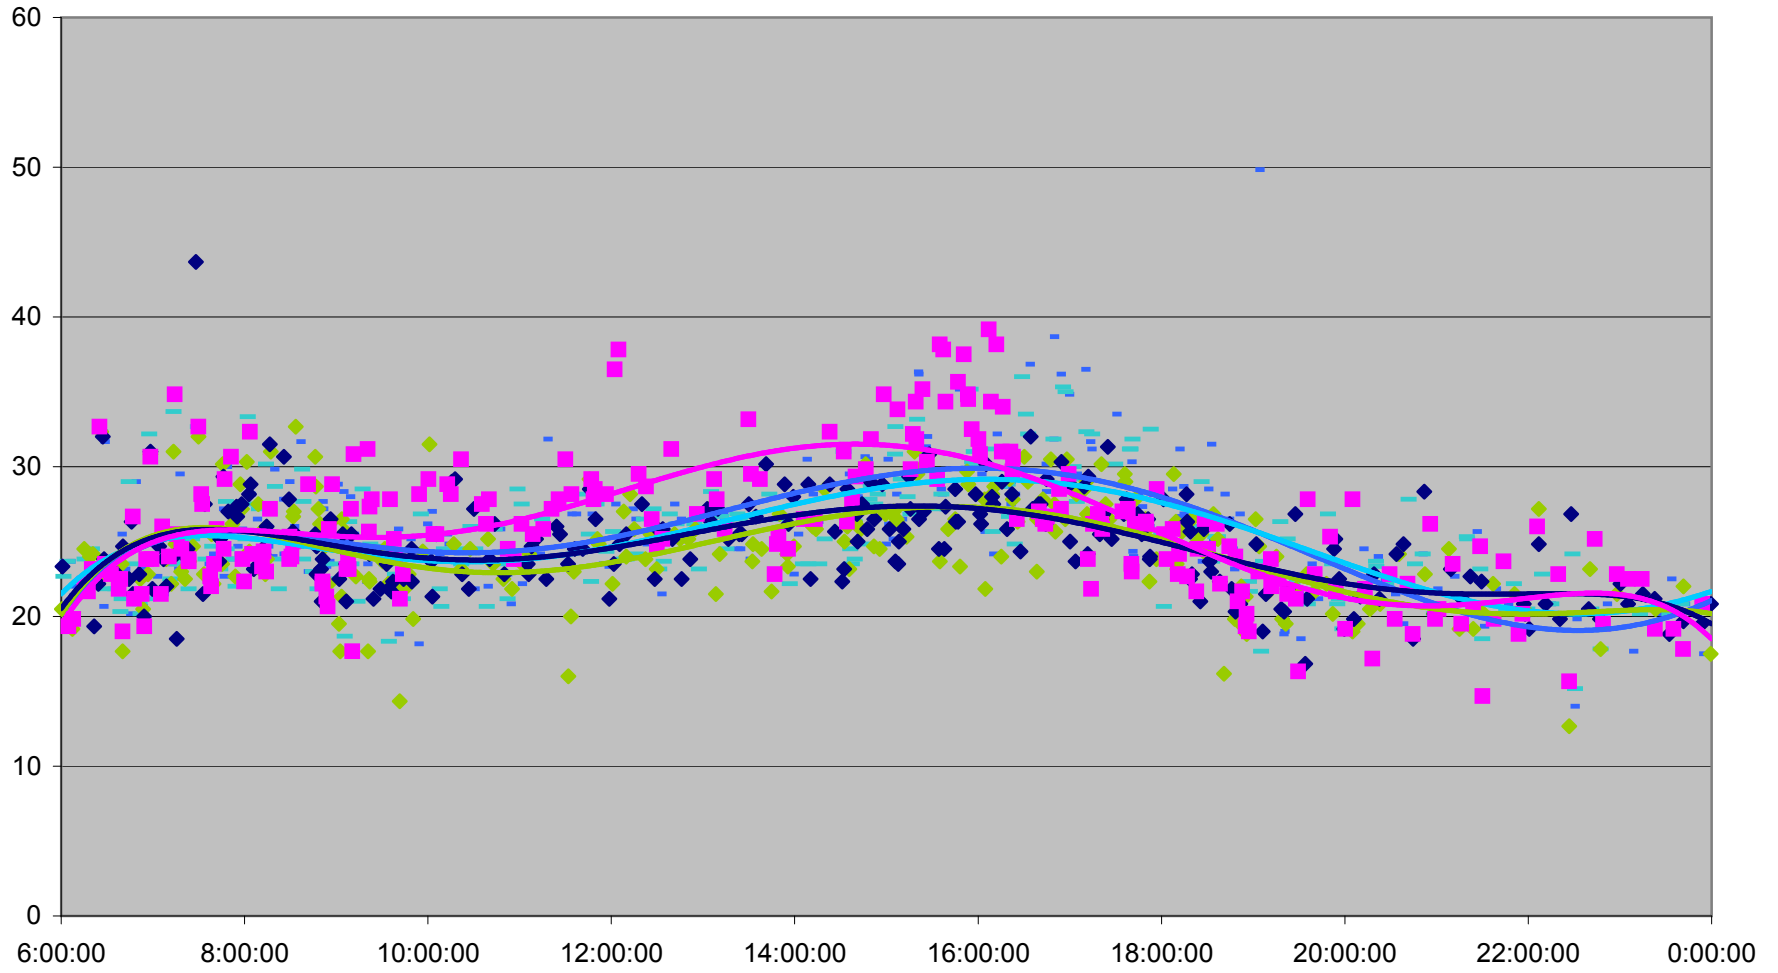

36 Finch West Link Times From Yonge To Jane Westbound March 2012