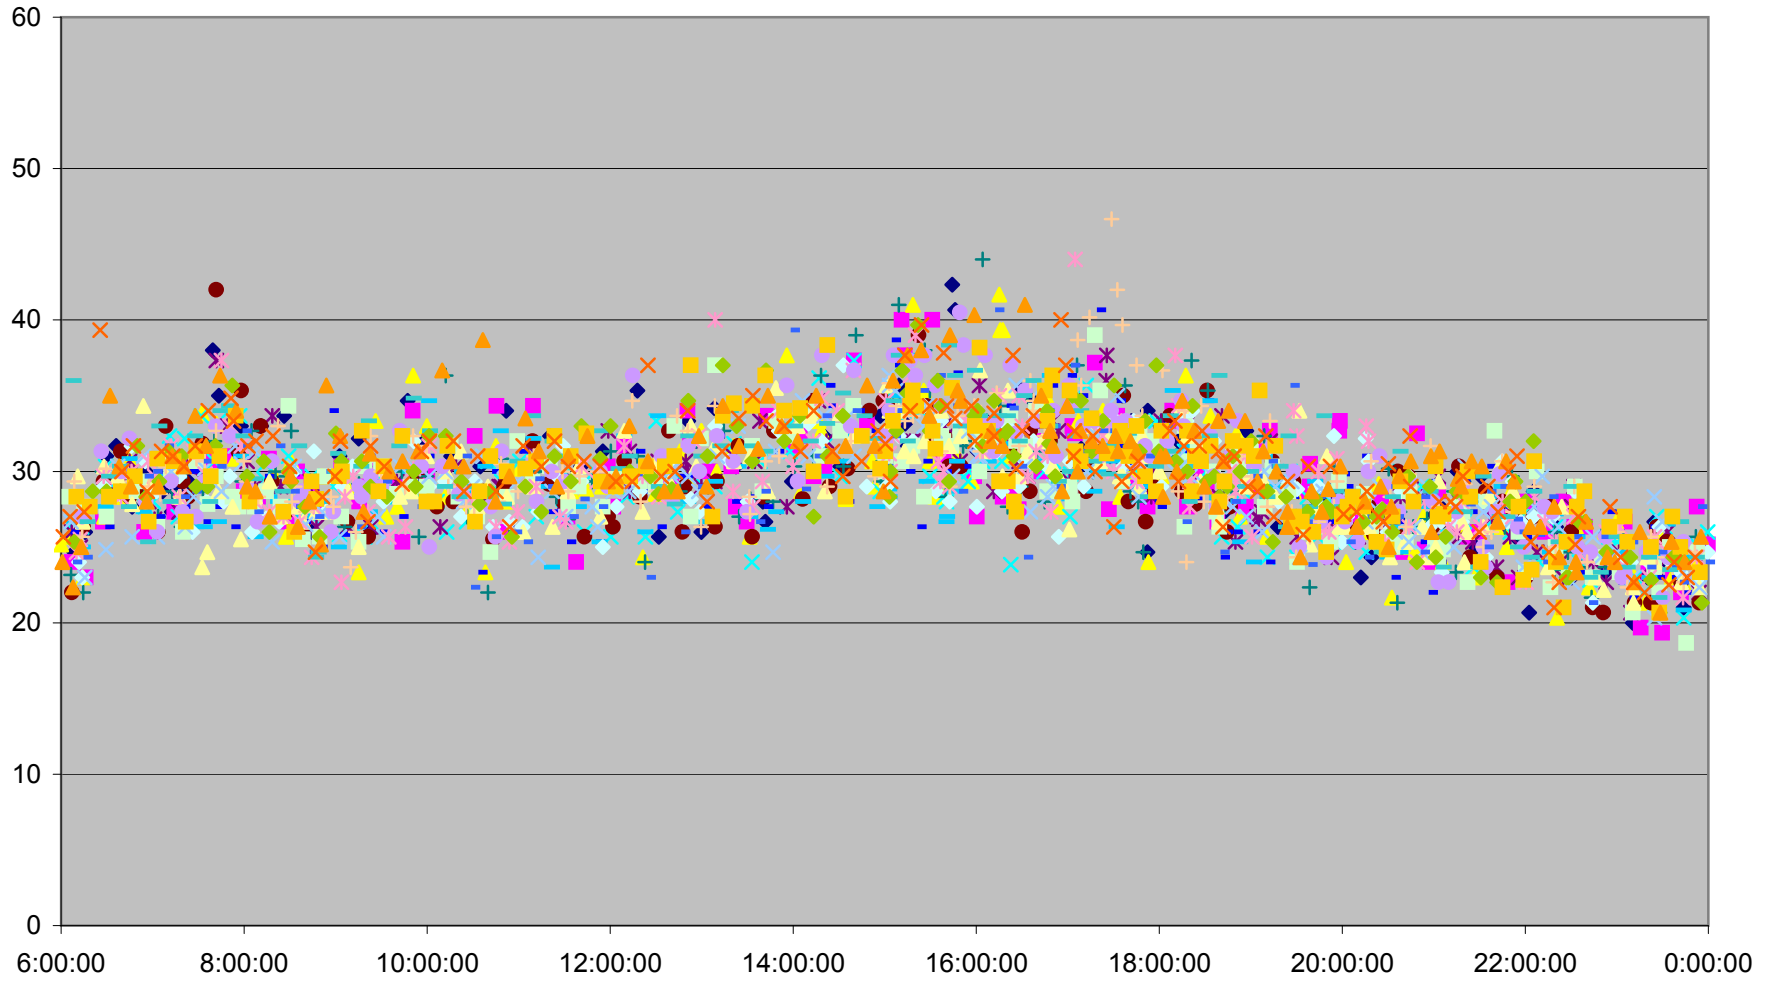

36 Finch West Link Times From Jane To Humberwood N of Loop Westbound March 2012

36 Finch West Link Times From Jane To Humberwood N of Loop Westbound March 2012

36 Finch West Link Times From Jane To Humberwood N of Loop Westbound March 2012