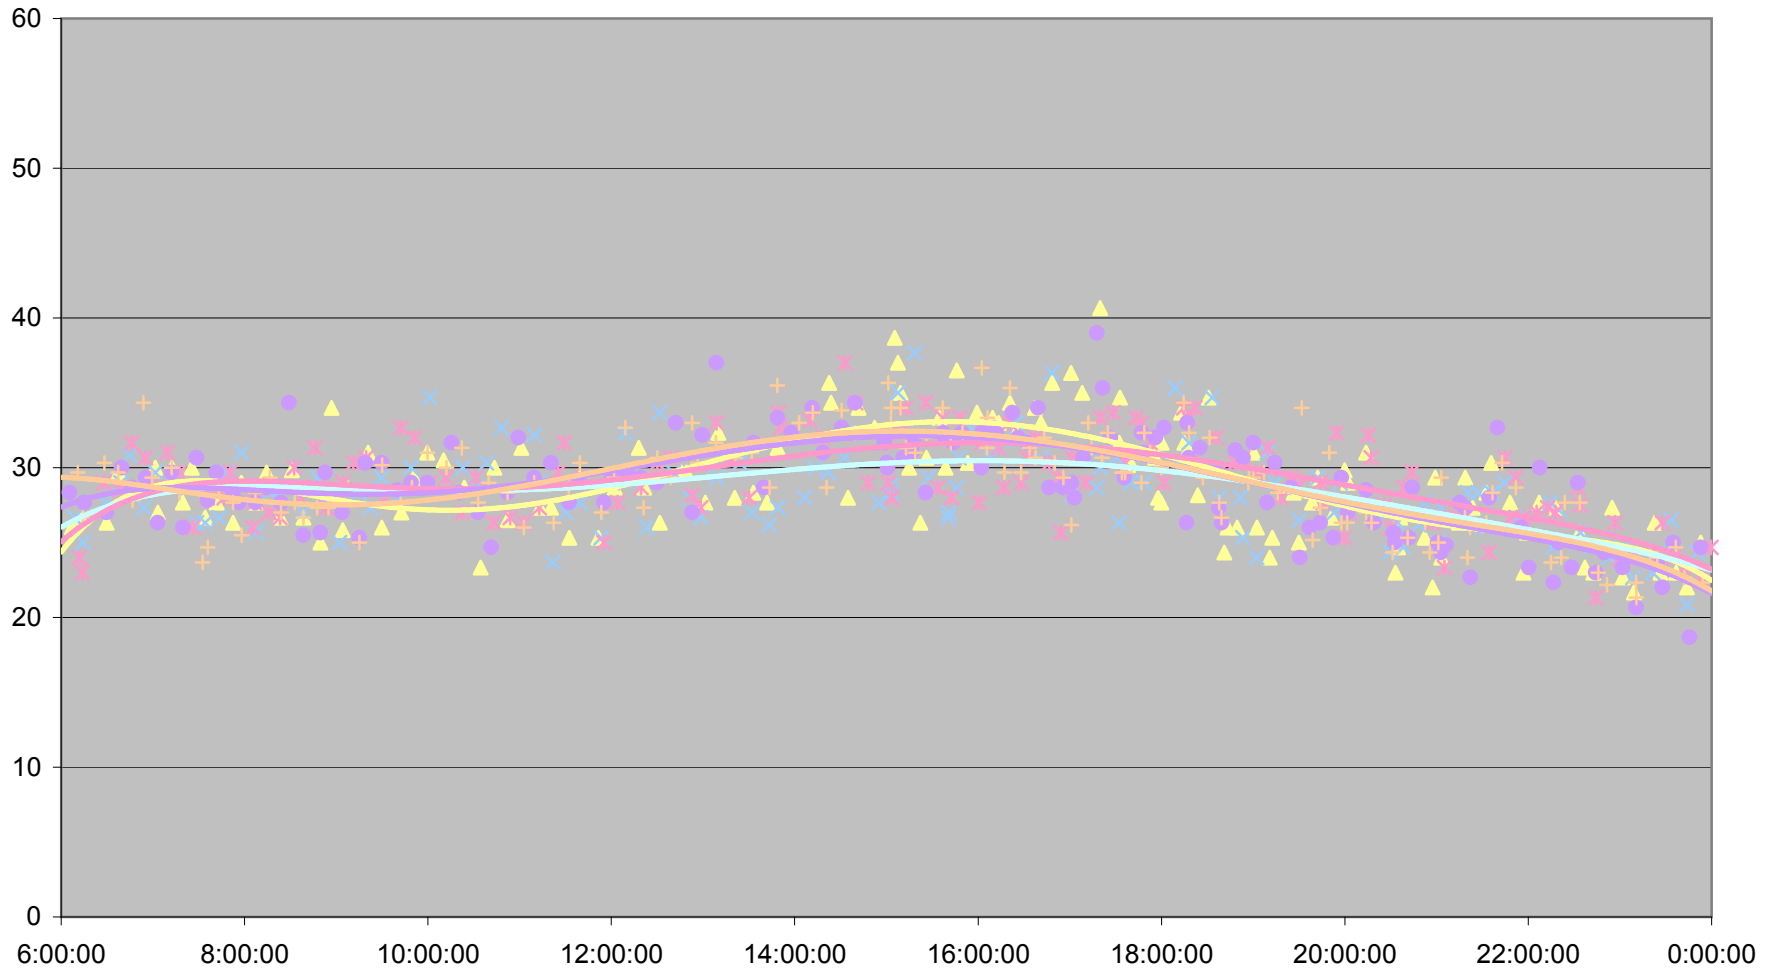

36 Finch West Link Times From Jane To Humberwood N of Loop Westbound March 2012

36 Finch West Link Times From Jane To Humberwood N of Loop Westbound March 2012

36 Finch West Link Times From Jane To Humberwood N of Loop Westbound March 2012