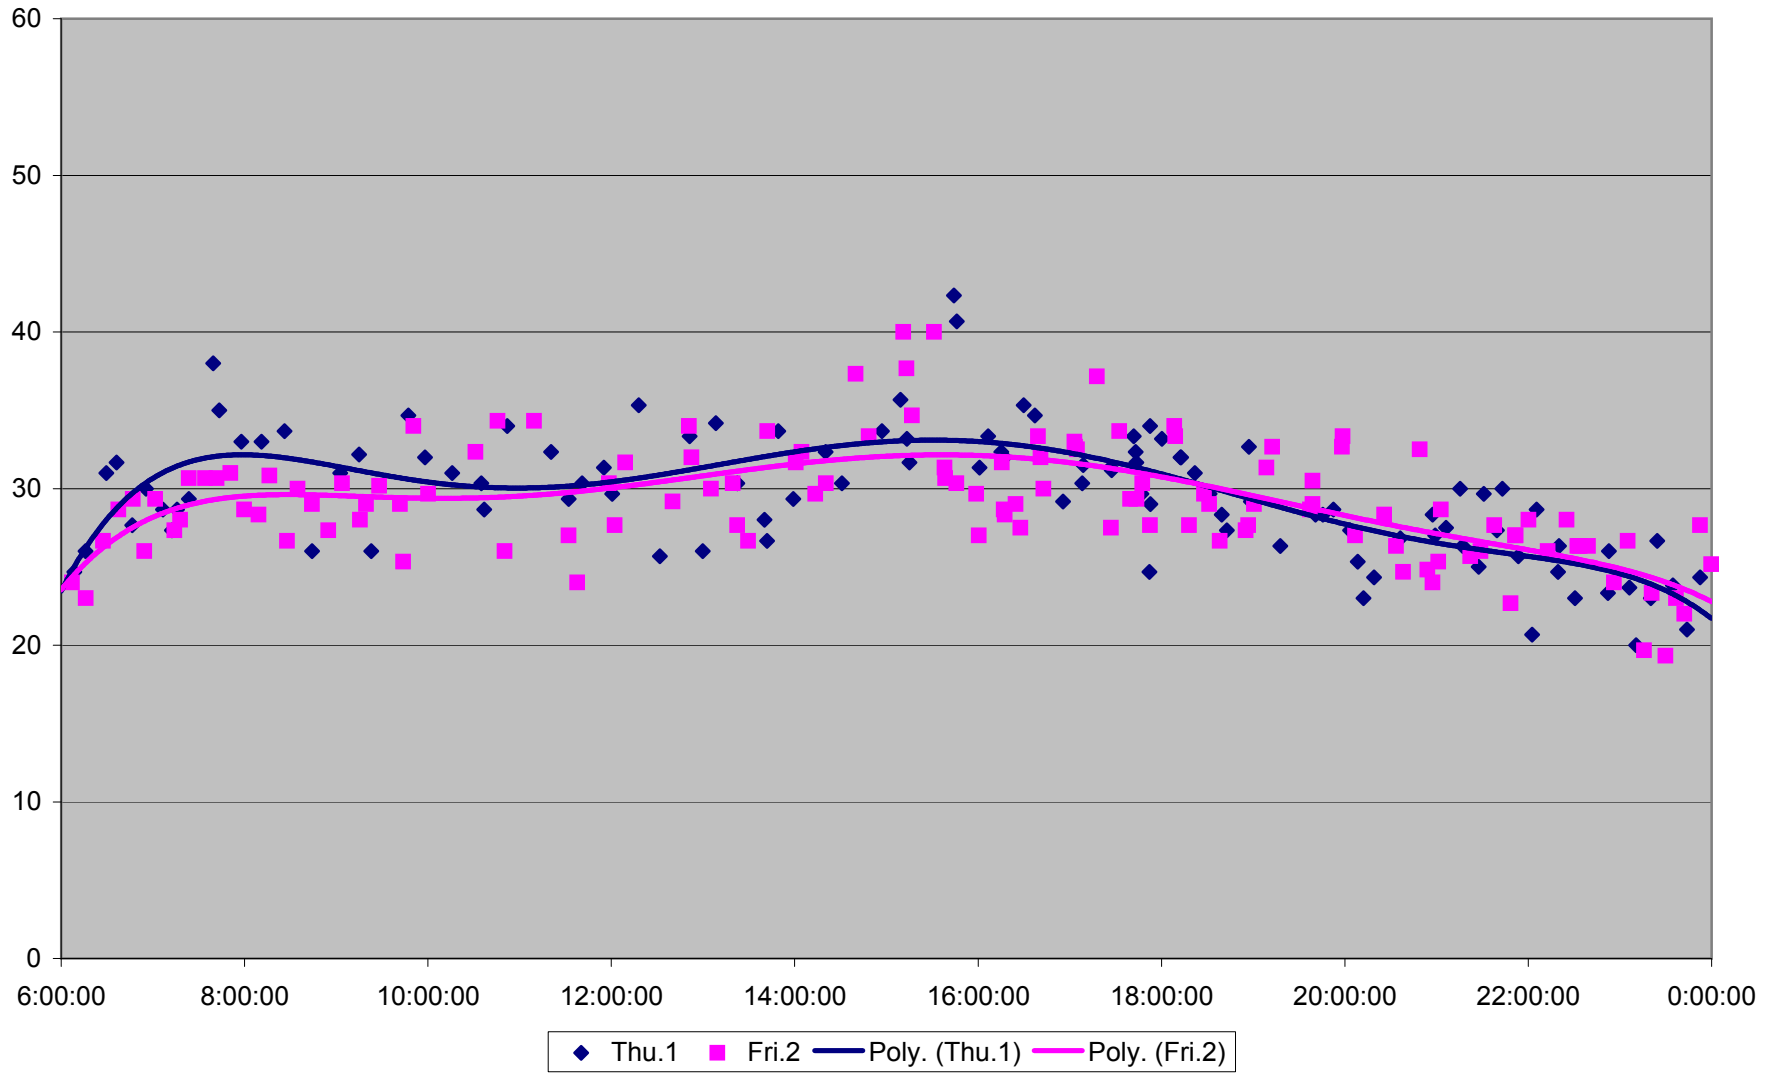

36 Finch West Link Times From Jane To Humberwood N of Loop Westbound March 2012

36 Finch West Link Times From Jane To Humberwood N of Loop Westbound March 2012

36 Finch West Link Times From Jane To Humberwood N of Loop Westbound March 2012