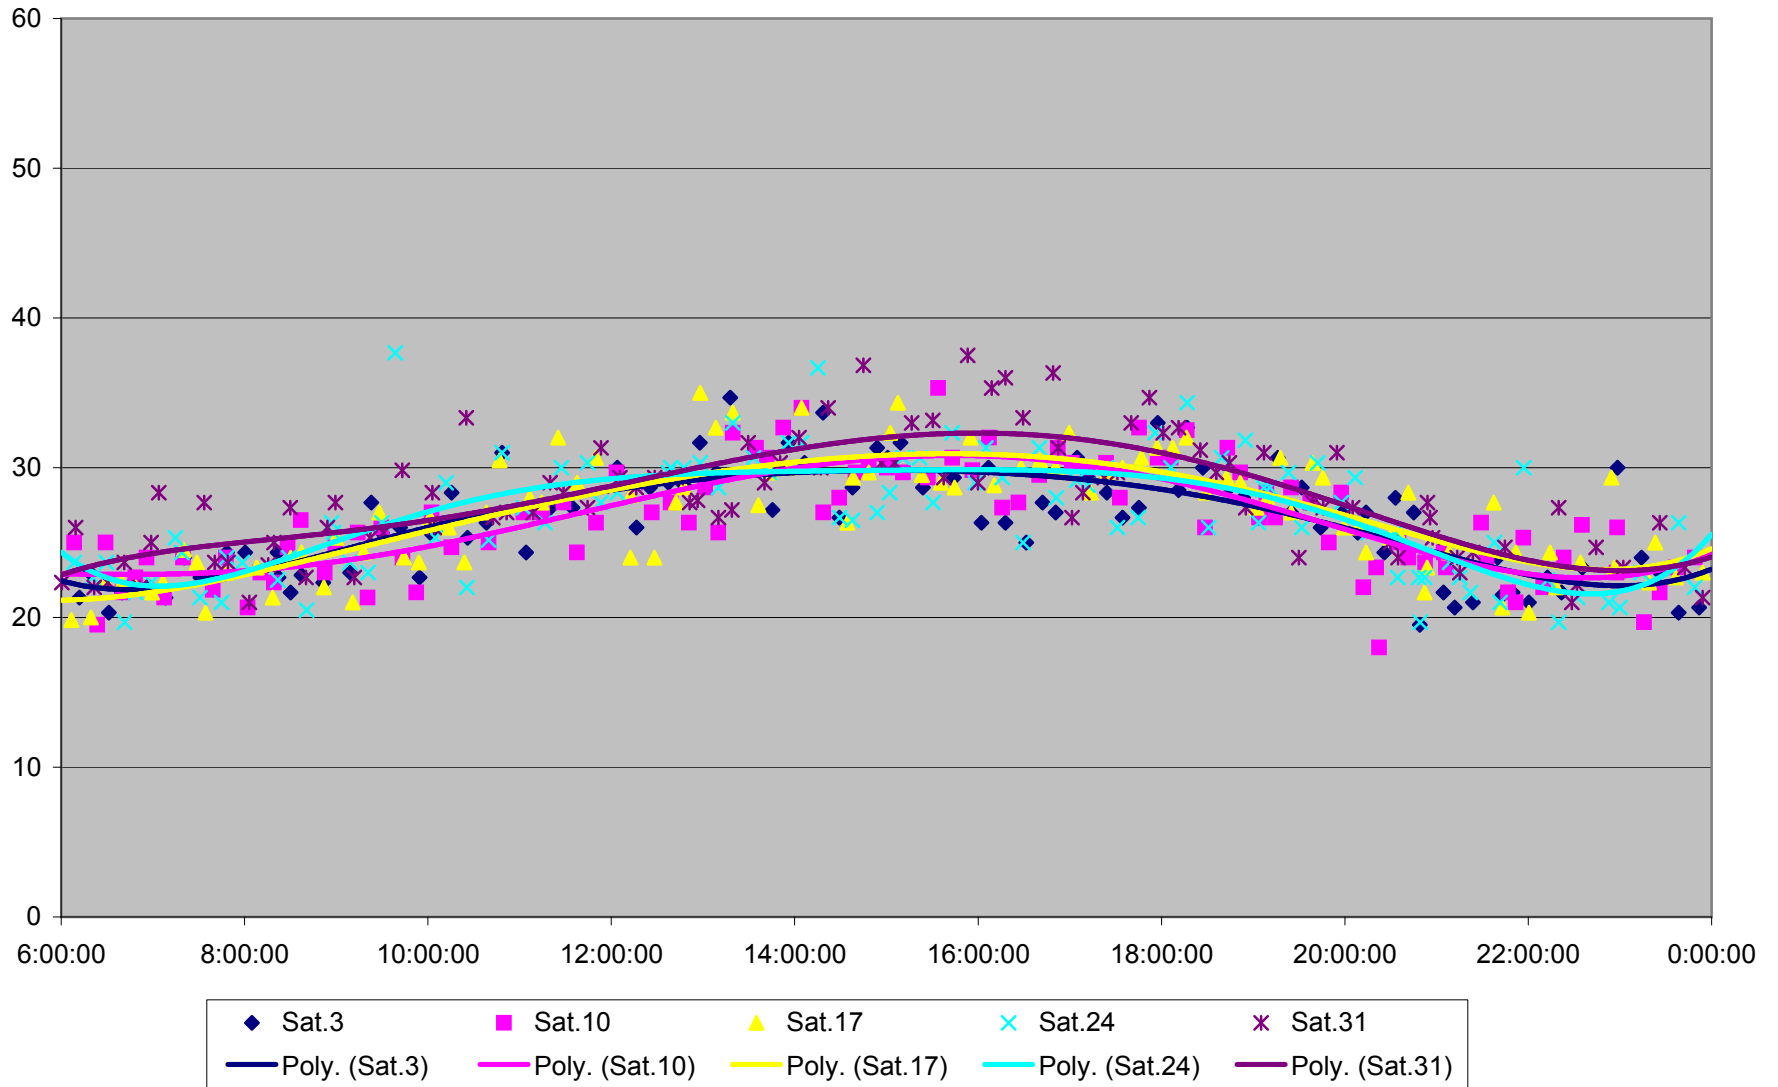

36 Finch West Link Times From Jane To Humberwood N of Loop Westbound March 2012