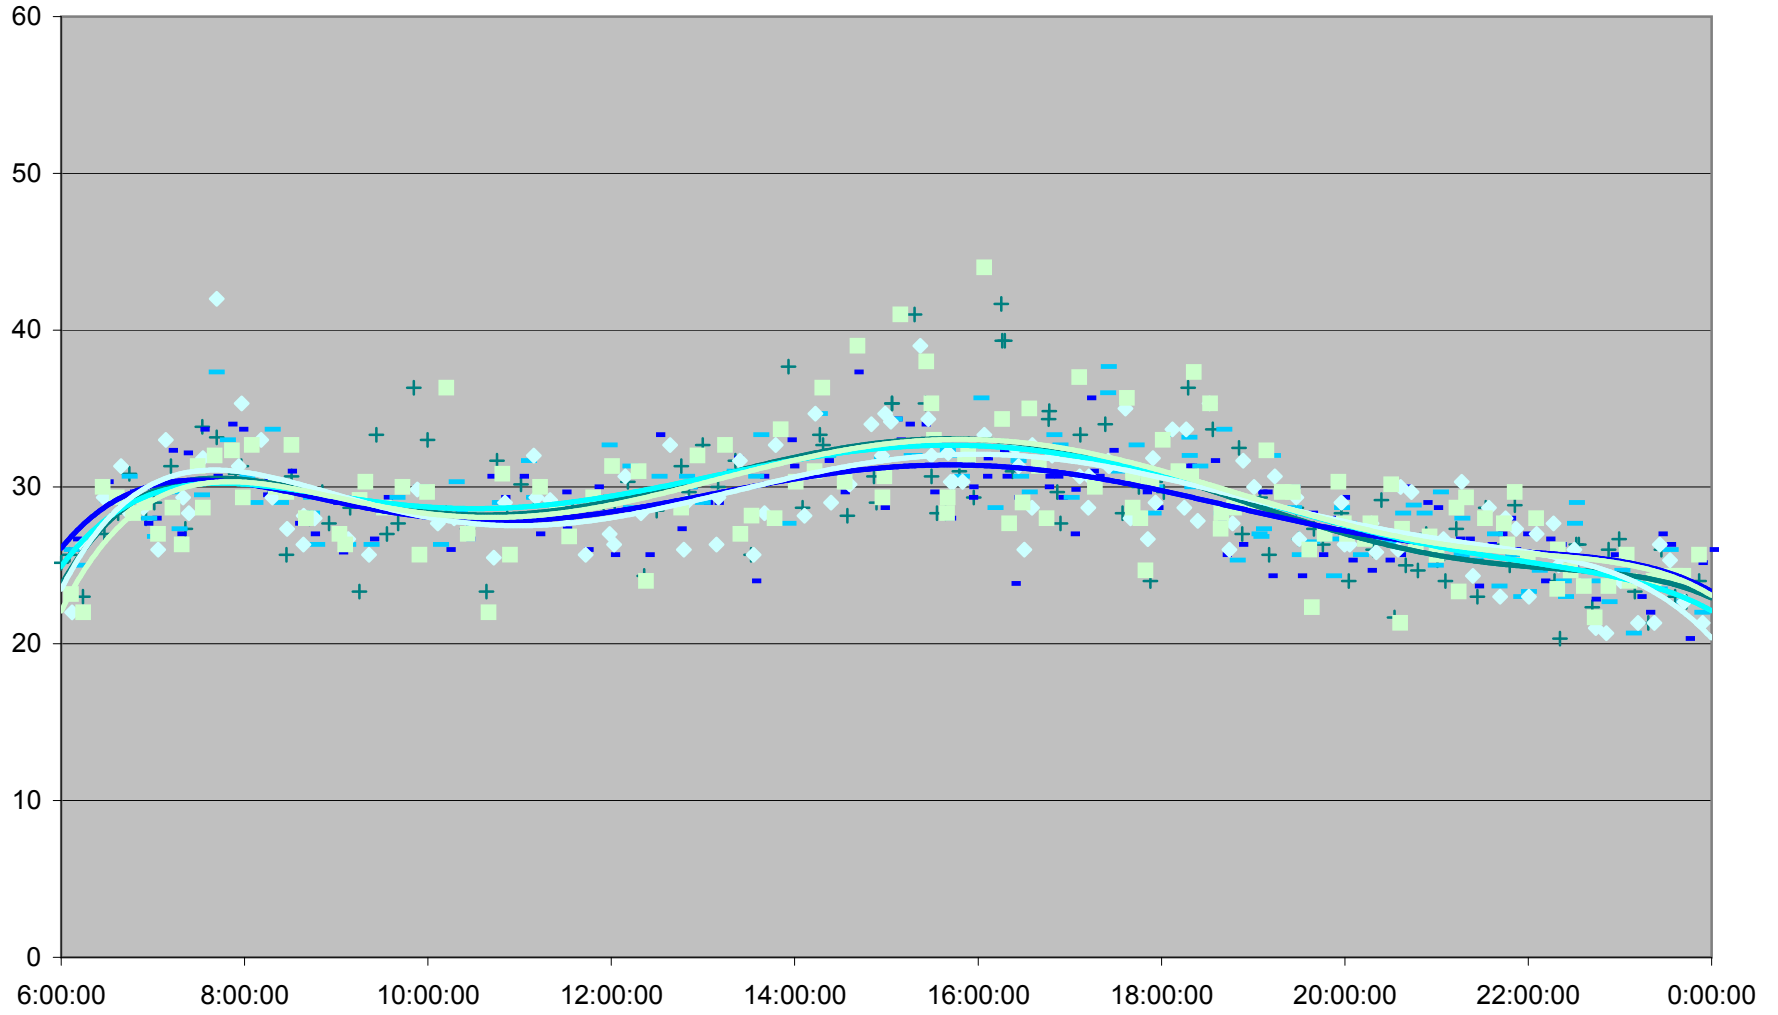

36 Finch West Link Times From Jane To Humberwood N of Loop Westbound March 2012

36 Finch West Link Times From Jane To Humberwood N of Loop Westbound March 2012

36 Finch West Link Times From Jane To Humberwood N of Loop Westbound March 2012