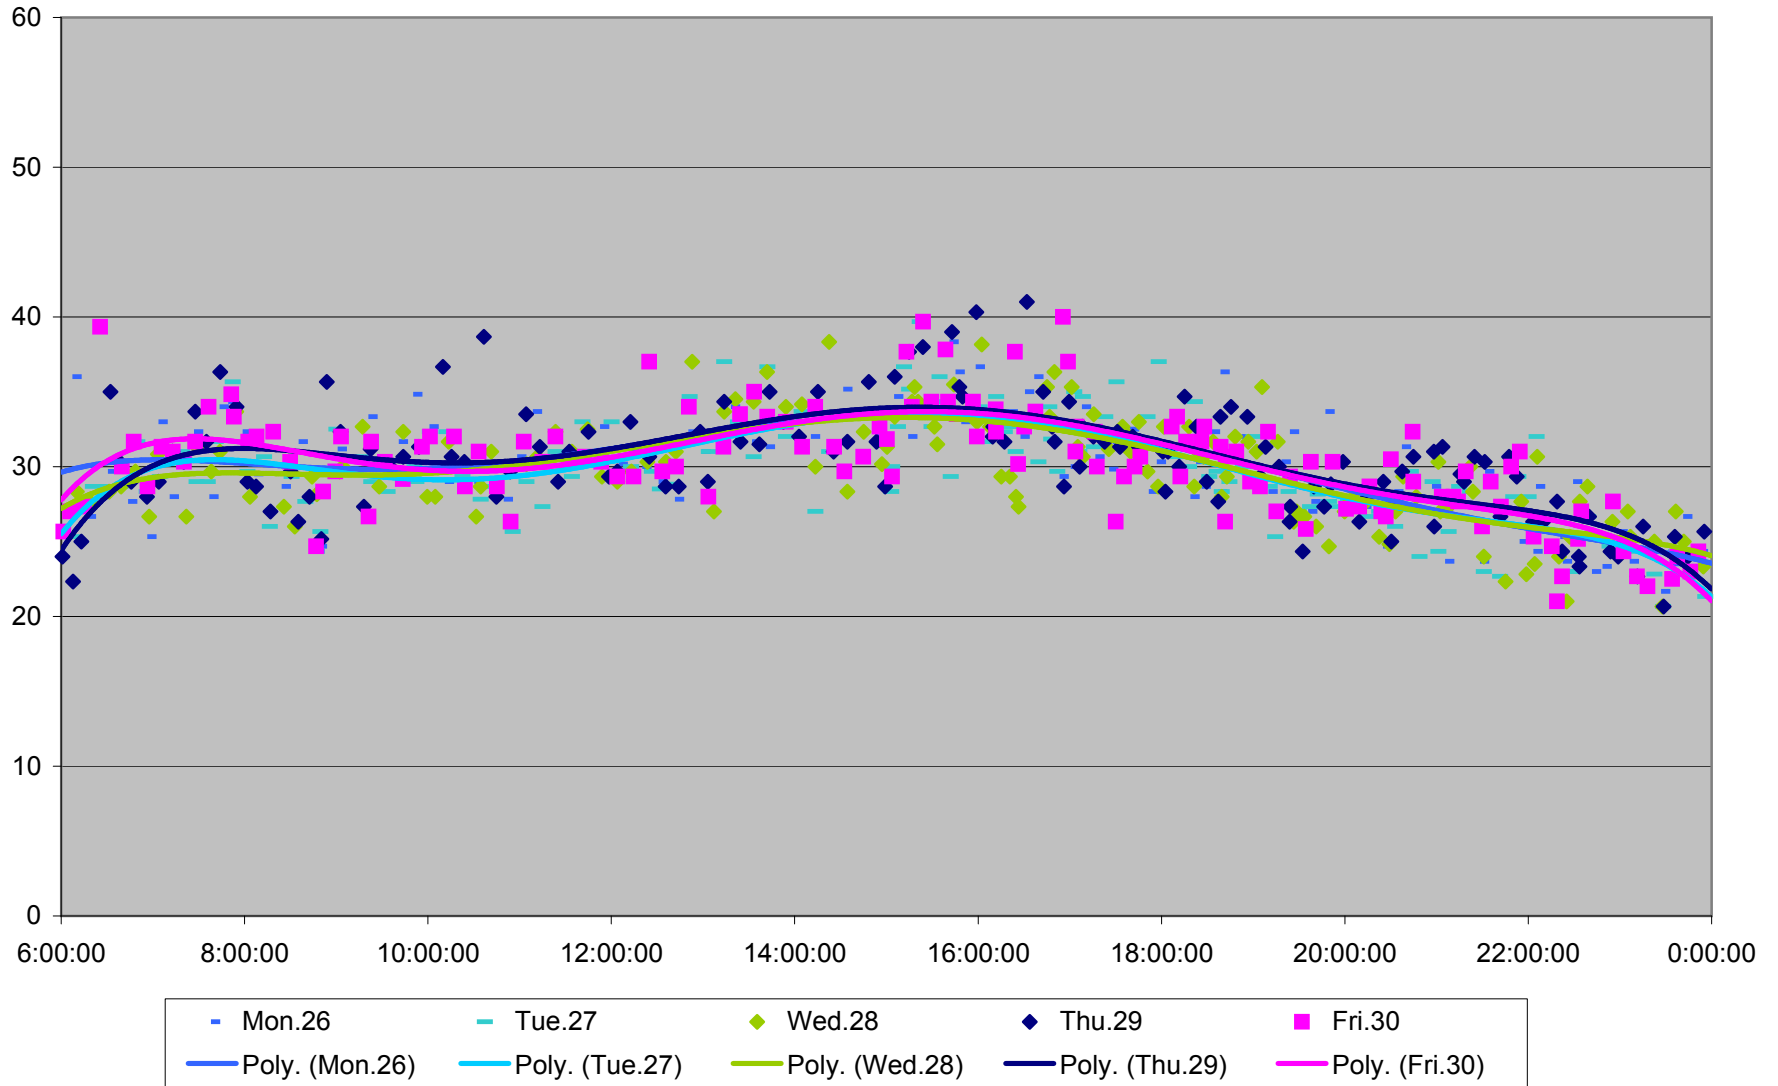

36 Finch West Link Times From Jane To Humberwood N of Loop Westbound March 2012

36 Finch West Link Times From Jane To Humberwood N of Loop Westbound March 2012

36 Finch West Link Times From Jane To Humberwood N of Loop Westbound March 2012