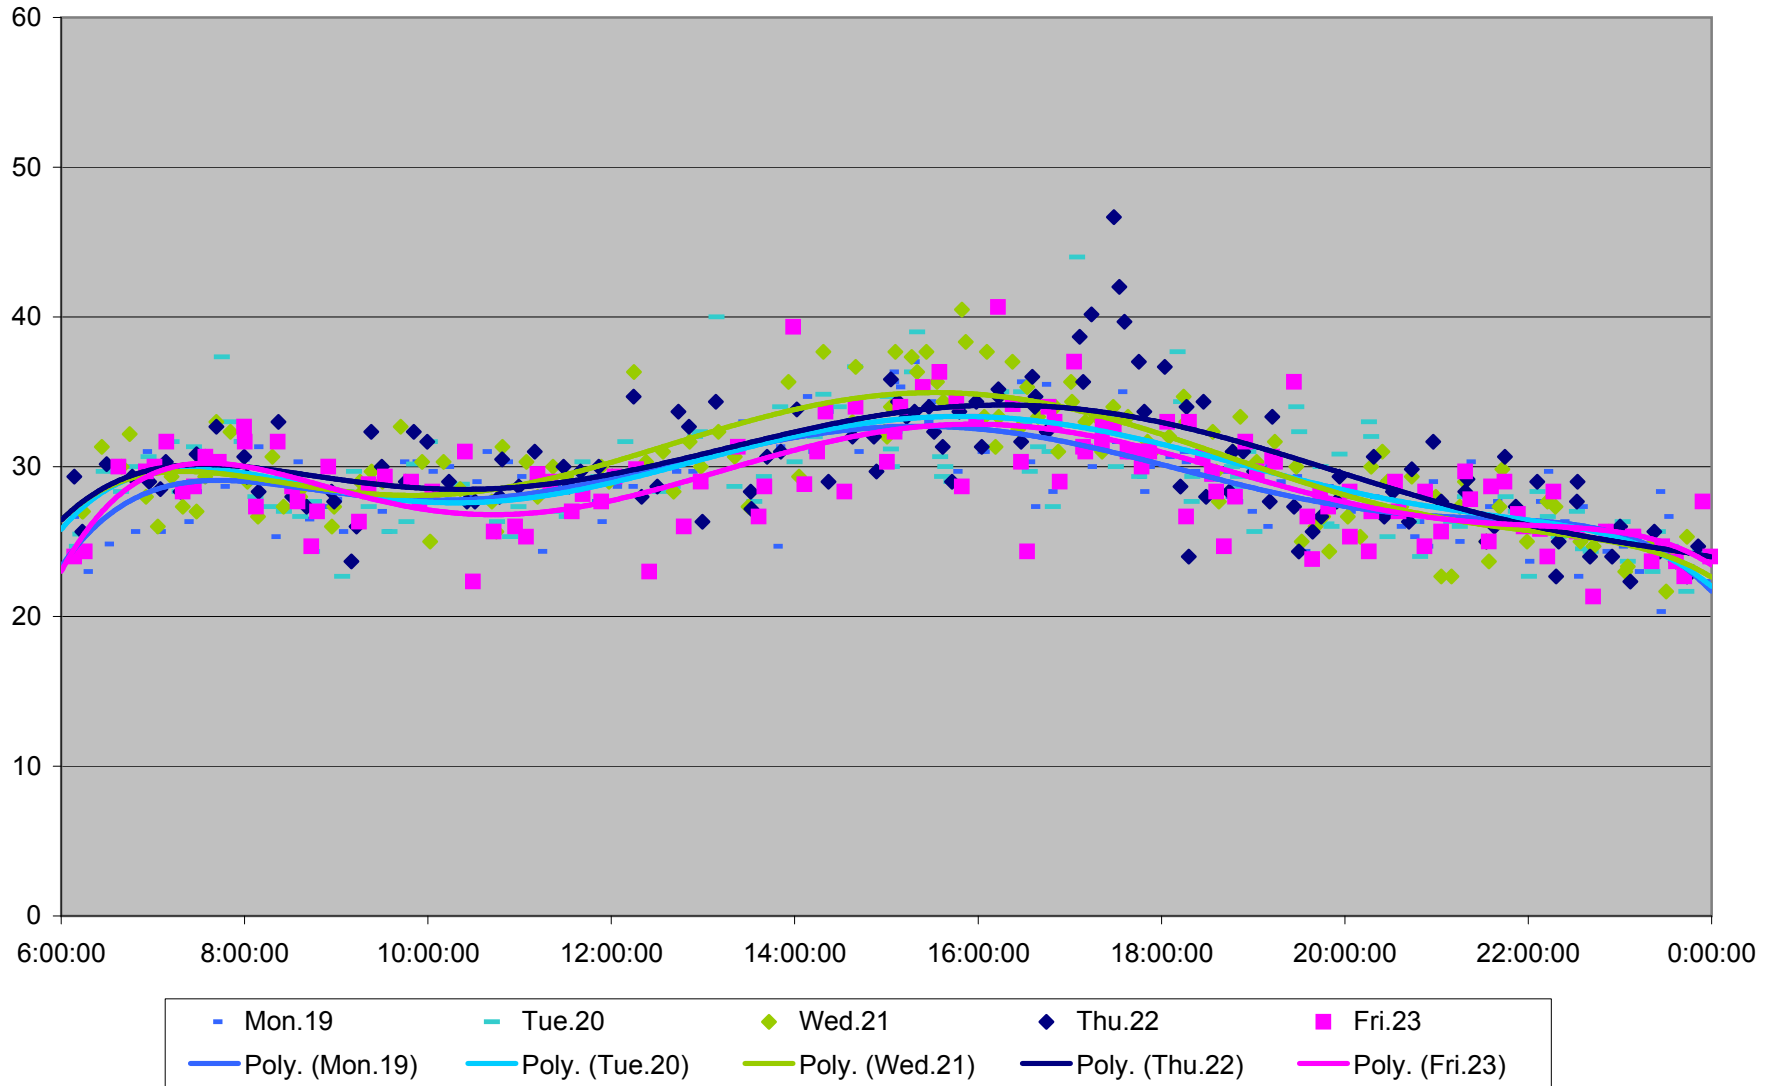

36 Finch West Link Times From Jane To Humberwood N of Loop Westbound March 2012

36 Finch West Link Times From Jane To Humberwood N of Loop Westbound March 2012

36 Finch West Link Times From Jane To Humberwood N of Loop Westbound March 2012