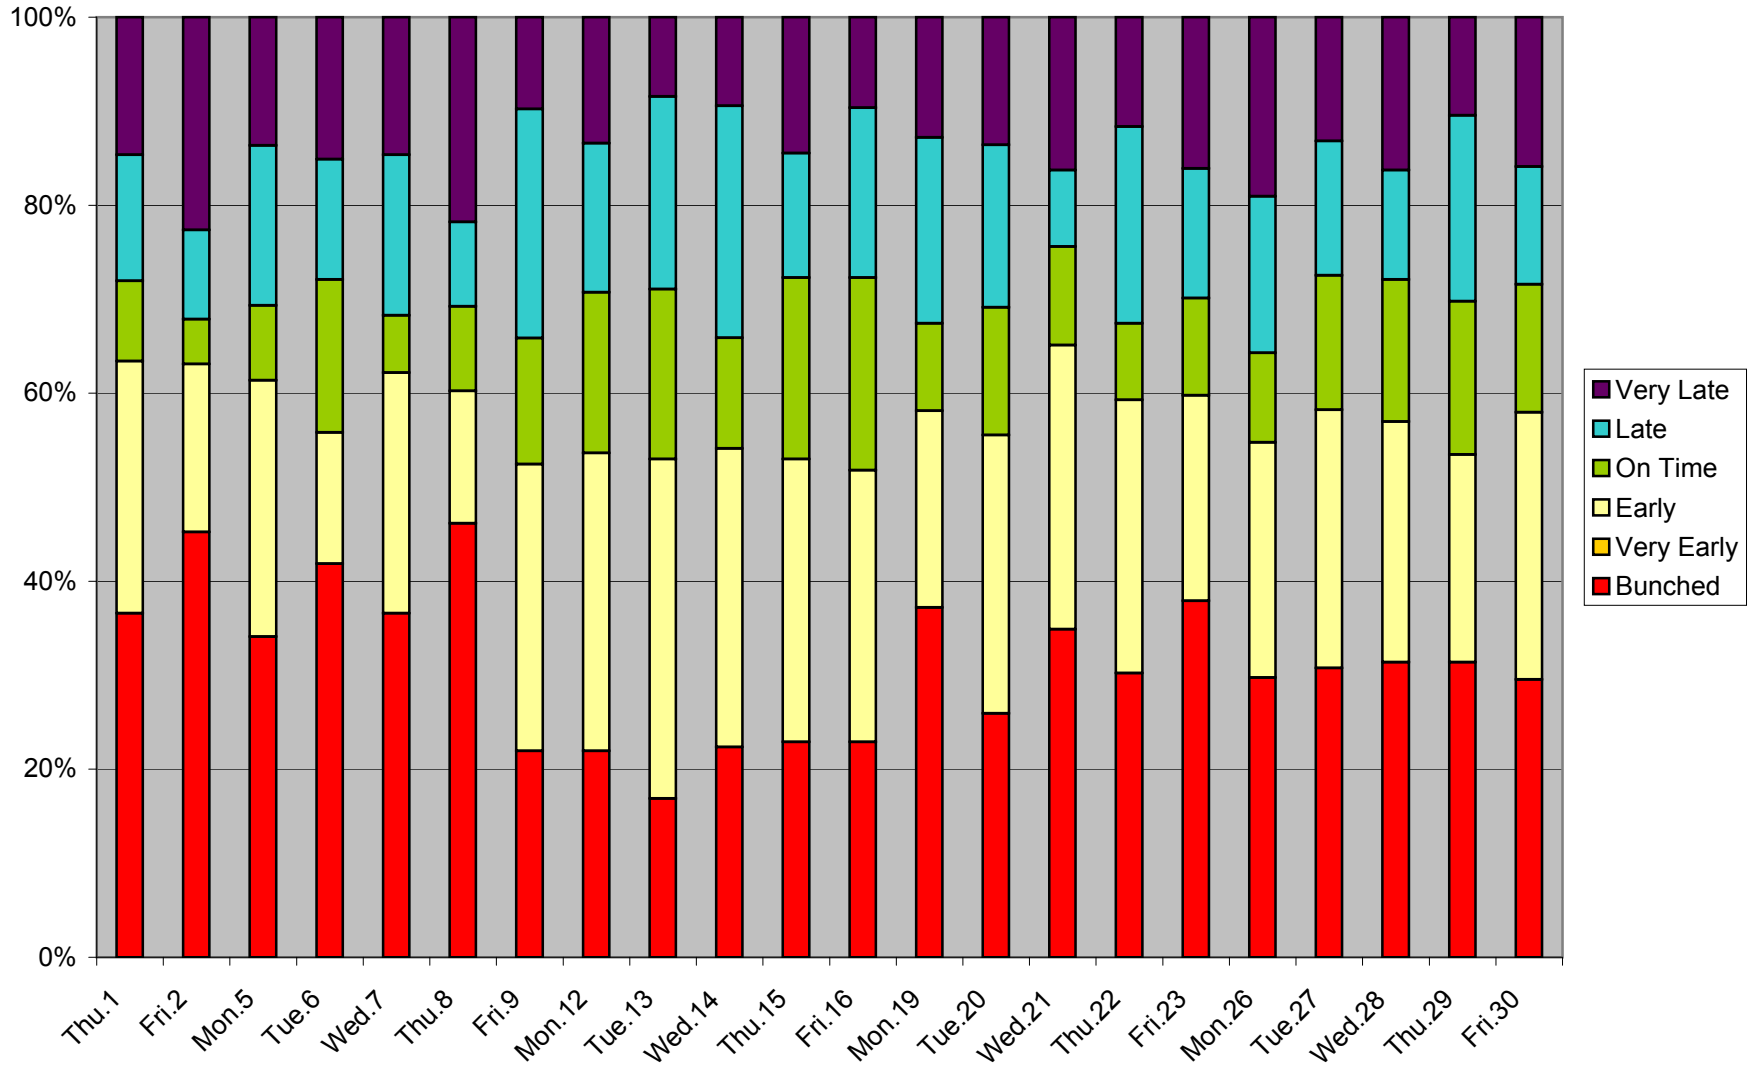

36 Finch West Headway Counts at Dufferin Westbound March 2012 AM Peak 6:00-9:00

36 Finch West Headway Counts at Dufferin Westbound March 2012 Midday 9:00-15:00

36 Finch West Headway Counts at Dufferin Westbound March 2012 PM Peak 15:00-19:00

36 Finch West Headway Counts at Dufferin Westbound March 2012 Early Eve 19:00-22:00

36 Finch West Headway Counts at Dufferin Westbound March 2012 Late Eve 22:00-24:00

36 Finch West Headway Counts at Dufferin Westbound March 2012 On Time KPI Weekdays