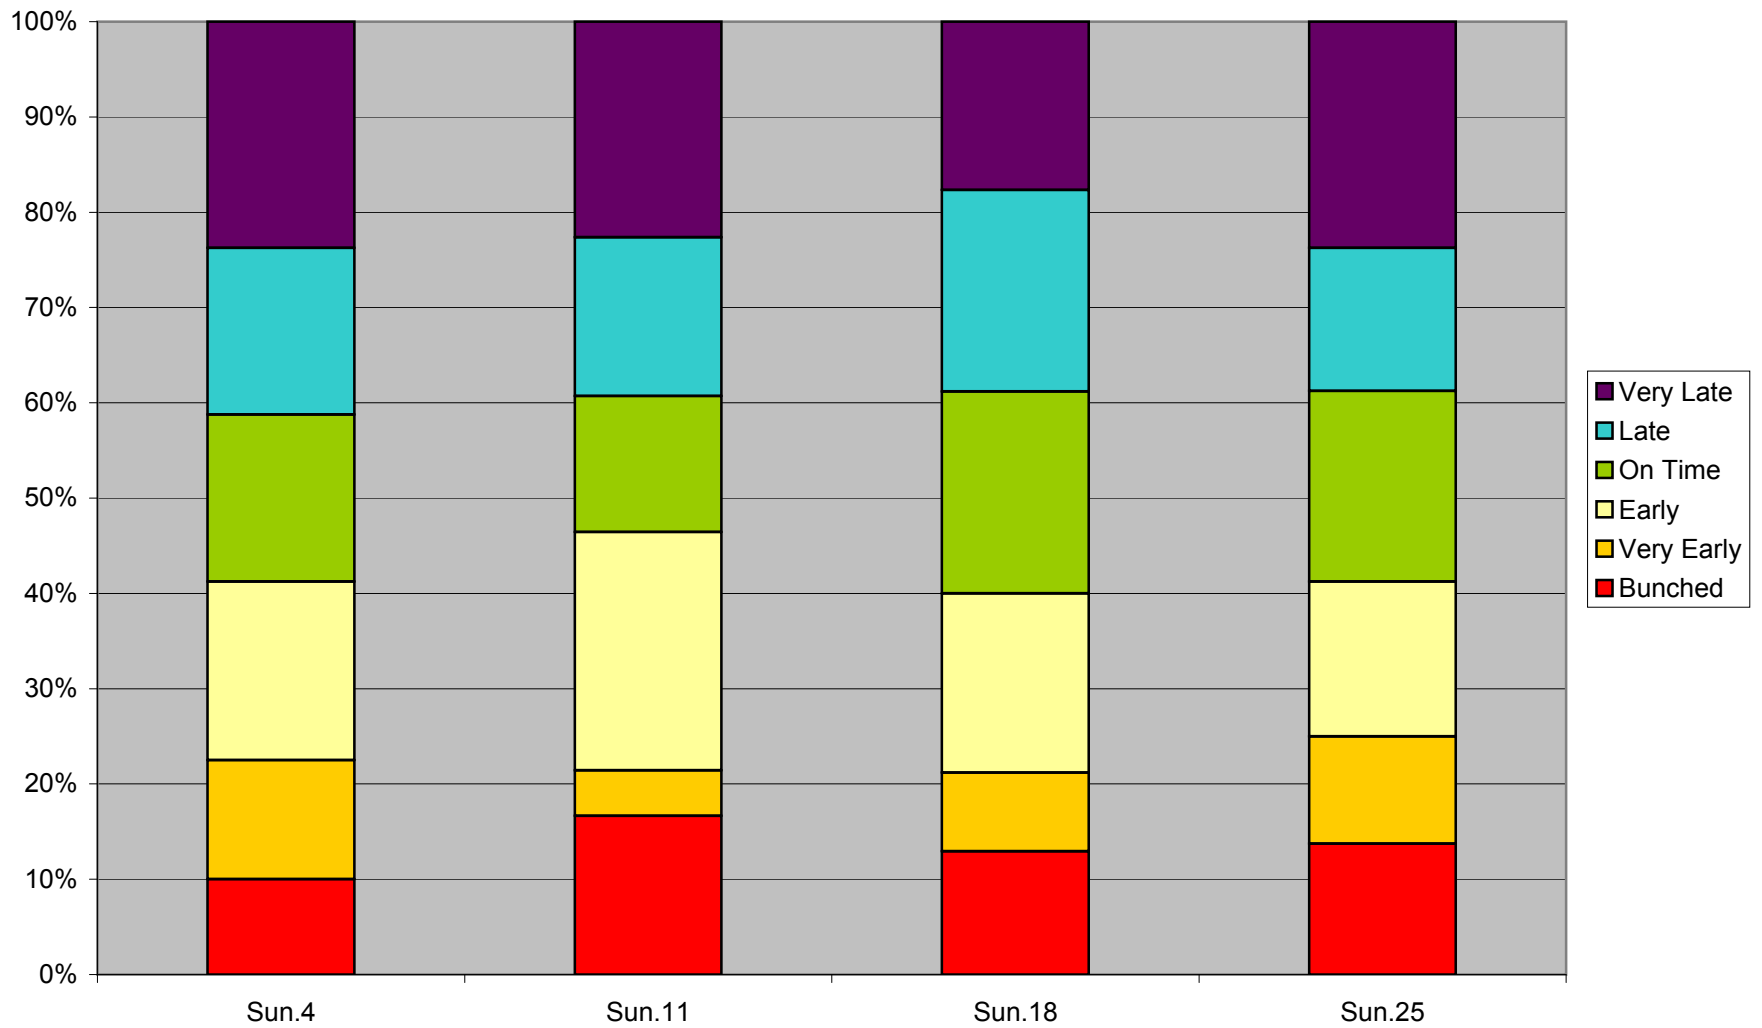

36 Finch West Headway Counts at Dufferin Westbound March 2012 Sun Afternoon 10:30-19:00