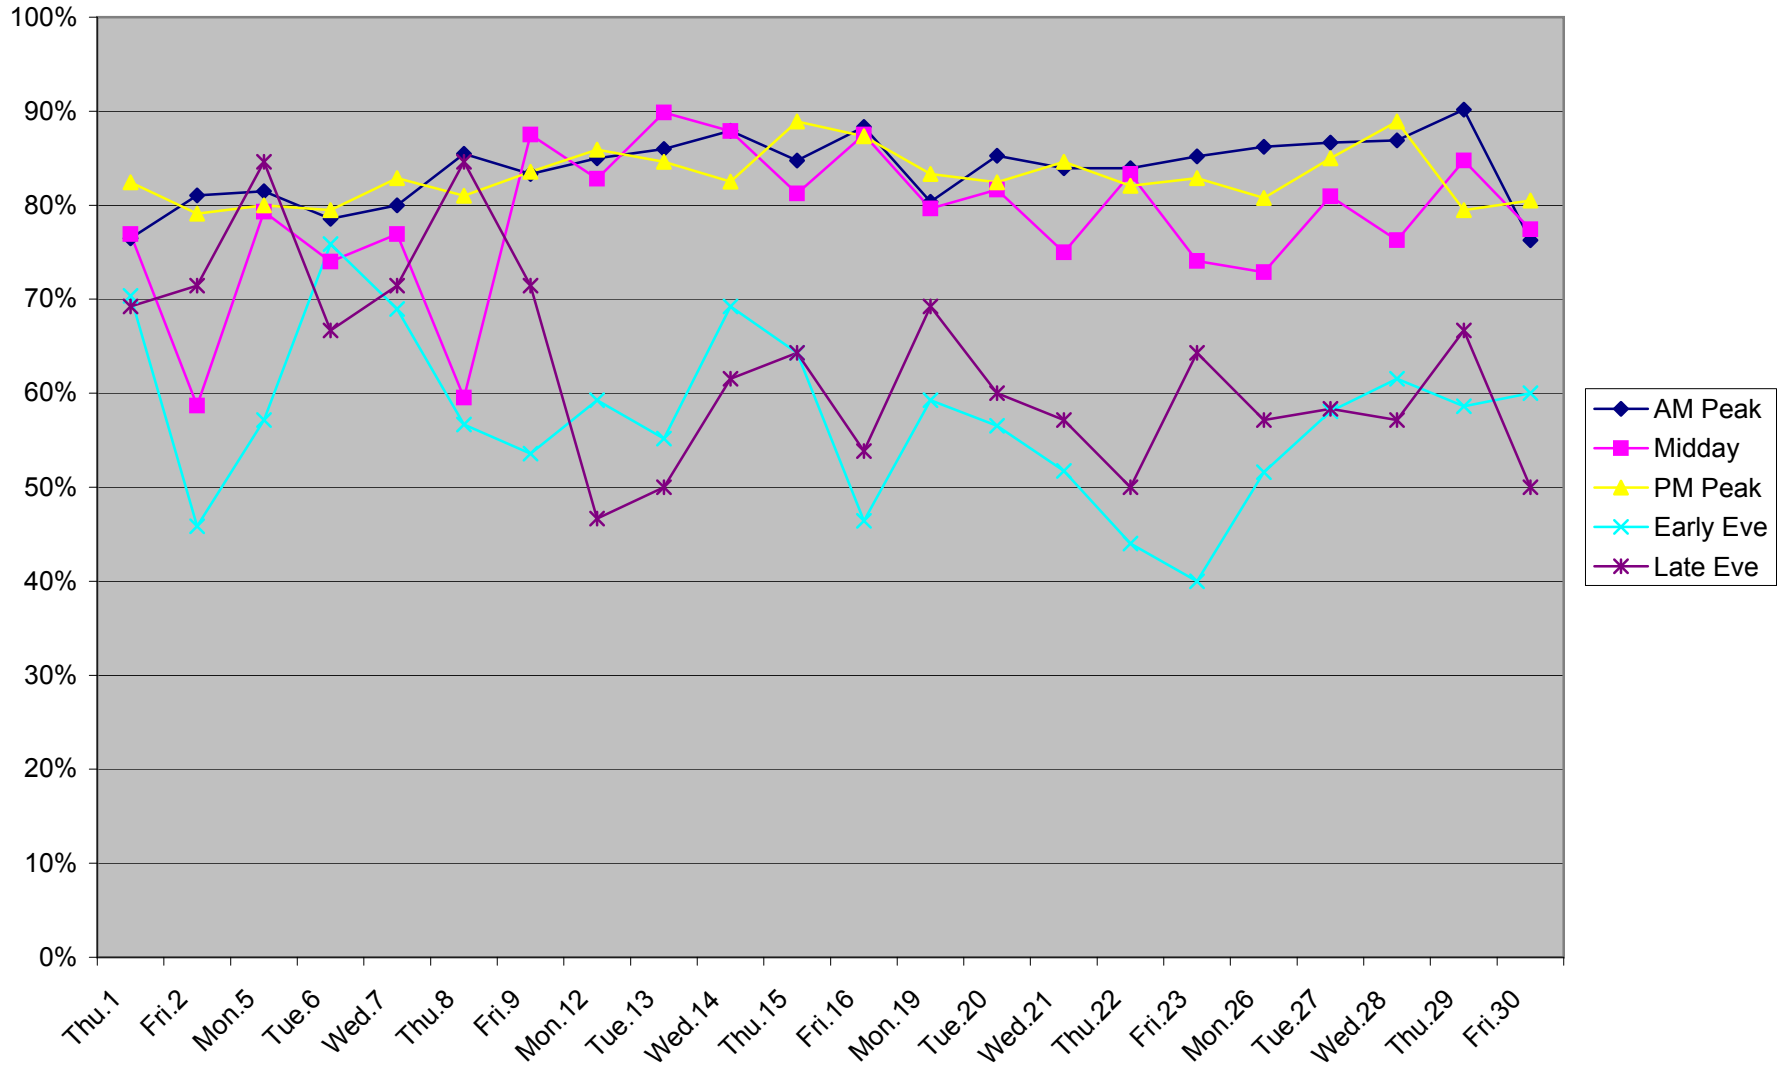

36 Finch West Headway Counts at Dufferin Westbound March 2012 AM Peak 6:00-9:00

36 Finch West Headway Counts at Dufferin Westbound March 2012 Midday 9:00-15:00

36 Finch West Headway Counts at Dufferin Westbound March 2012 PM Peak 15:00-19:00

36 Finch West Headway Counts at Dufferin Westbound March 2012 Early Eve 19:00-22:00

36 Finch West Headway Counts at Dufferin Westbound March 2012 Late Eve 22:00-24:00

36 Finch West Headway Counts at Dufferin Westbound March 2012 On Time KPI Weekdays