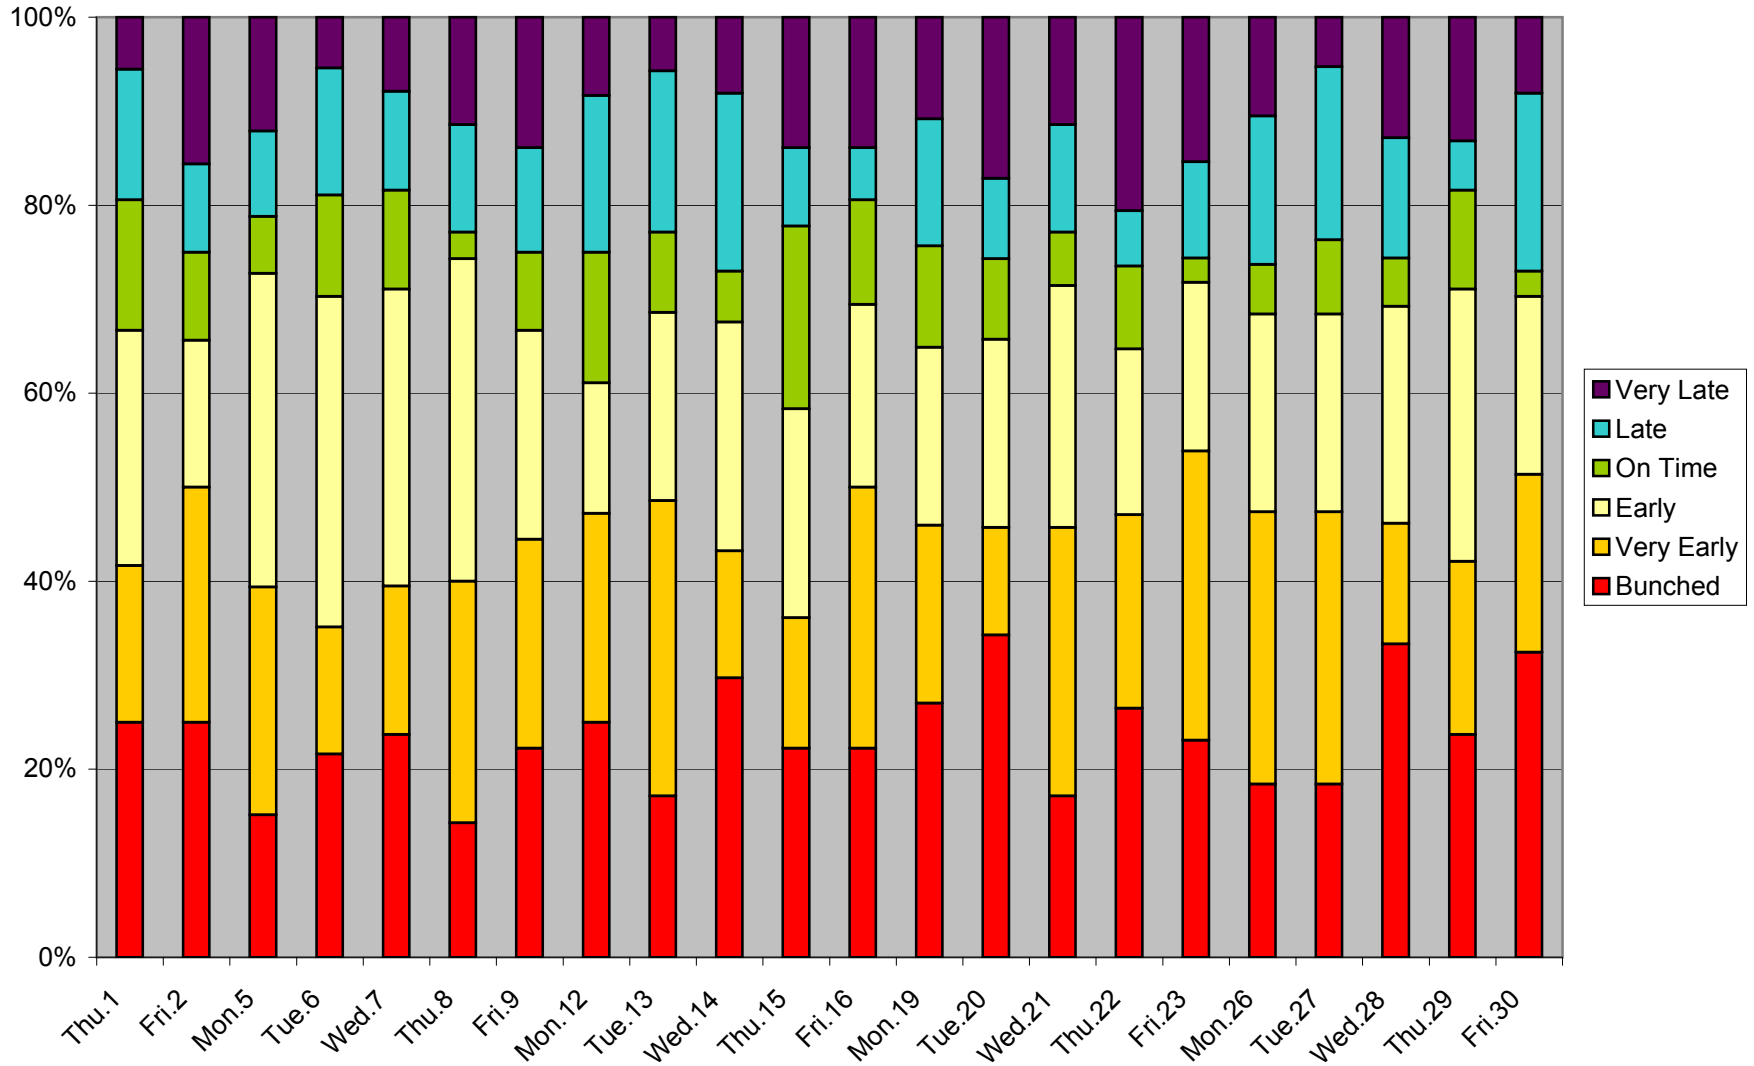

36 Finch West Headway Counts at Dufferin Westbound March 2012 AM Peak 6:00-9:00

36 Finch West Headway Counts at Dufferin Westbound March 2012 Midday 9:00-15:00

36 Finch West Headway Counts at Dufferin Westbound March 2012 PM Peak 15:00-19:00

36 Finch West Headway Counts at Dufferin Westbound March 2012 Early Eve 19:00-22:00

36 Finch West Headway Counts at Dufferin Westbound March 2012 Late Eve 22:00-24:00

36 Finch West Headway Counts at Dufferin Westbound March 2012 On Time KPI Weekdays