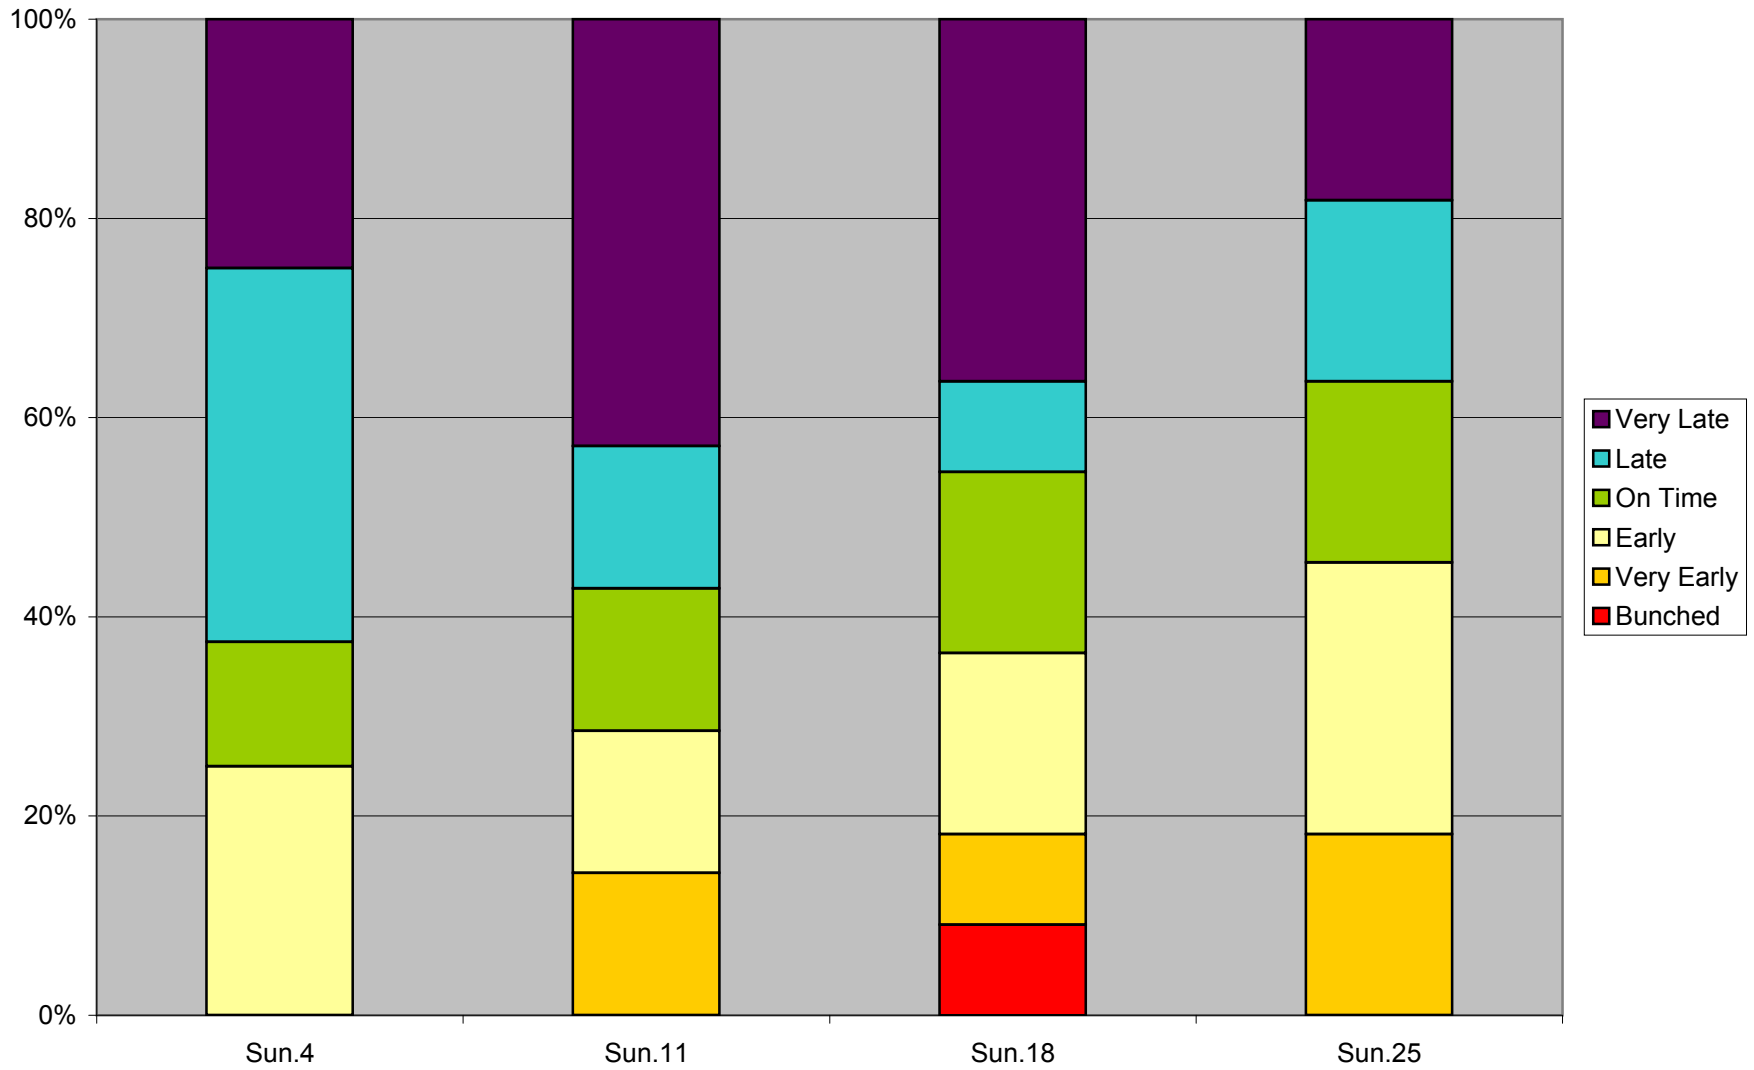

36 Finch West Headway Counts at Dufferin Westbound March 2012 Sun Early Morn 6:00-9:00