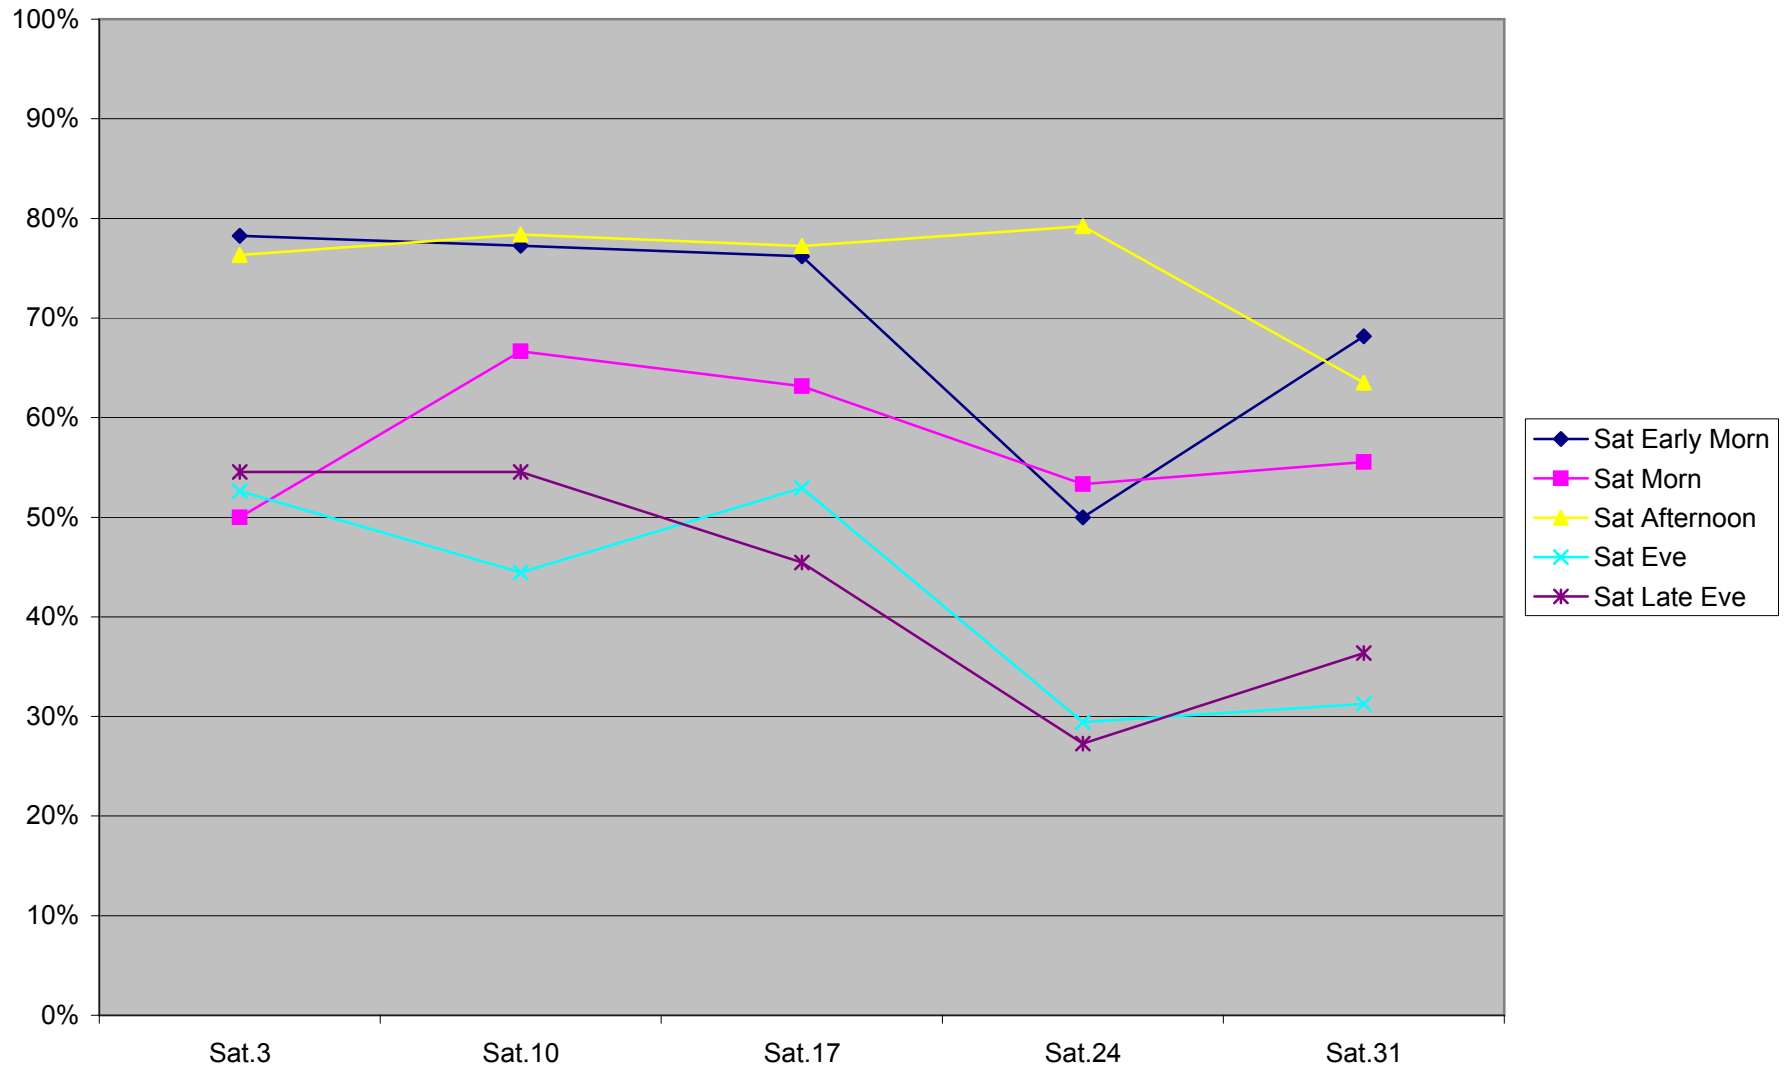

36 Finch West Headway Counts at Dufferin Westbound March 2012 Sat Eve 19:30-22:00

36 Finch West Headway Counts at Dufferin Westbound March 2012 Sat Late Eve 22:00-24:00

36 Finch West Headway Counts at Dufferin Westbound March 2012 On Time KPI Saturdays