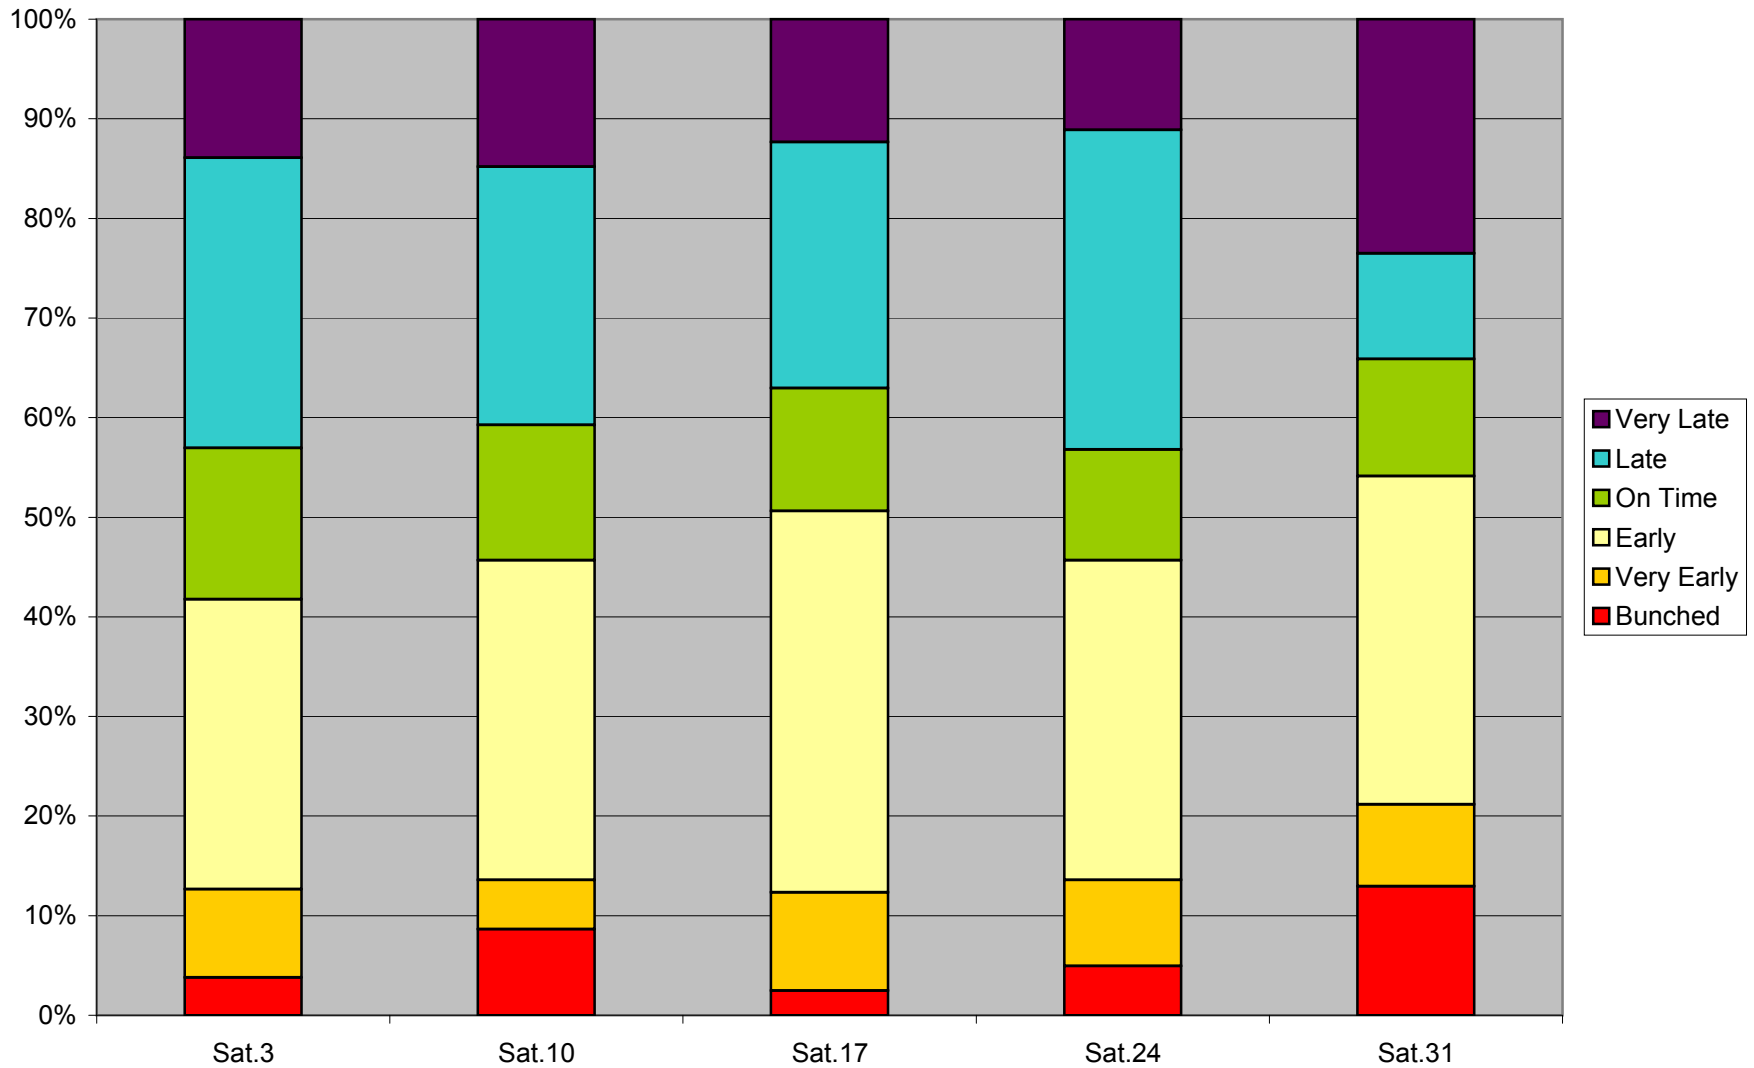

36 Finch West Headway Counts at Dufferin Westbound March 2012 Sat Eve 19:30-22:00

36 Finch West Headway Counts at Dufferin Westbound March 2012 Sat Afternoon 12:00-19:30