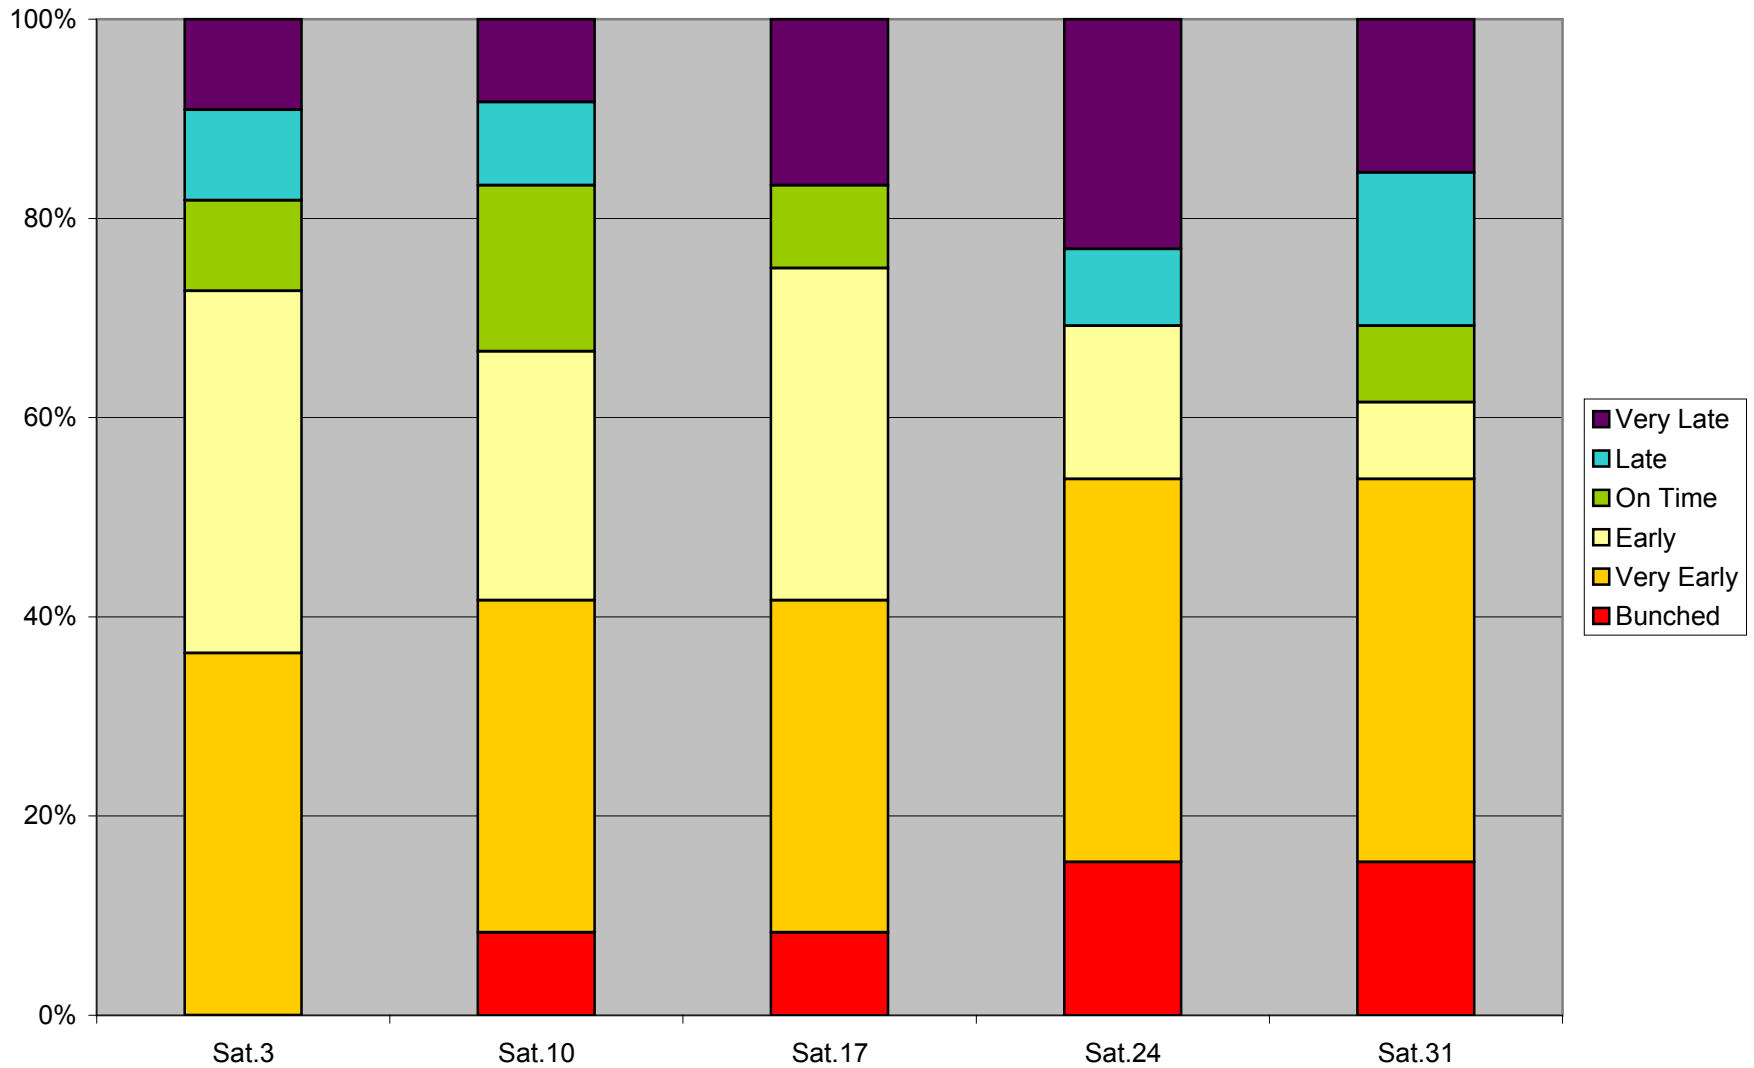

36 Finch West Headway Counts at Dufferin Westbound March 2012 Sat Late Eve 22:00-24:00