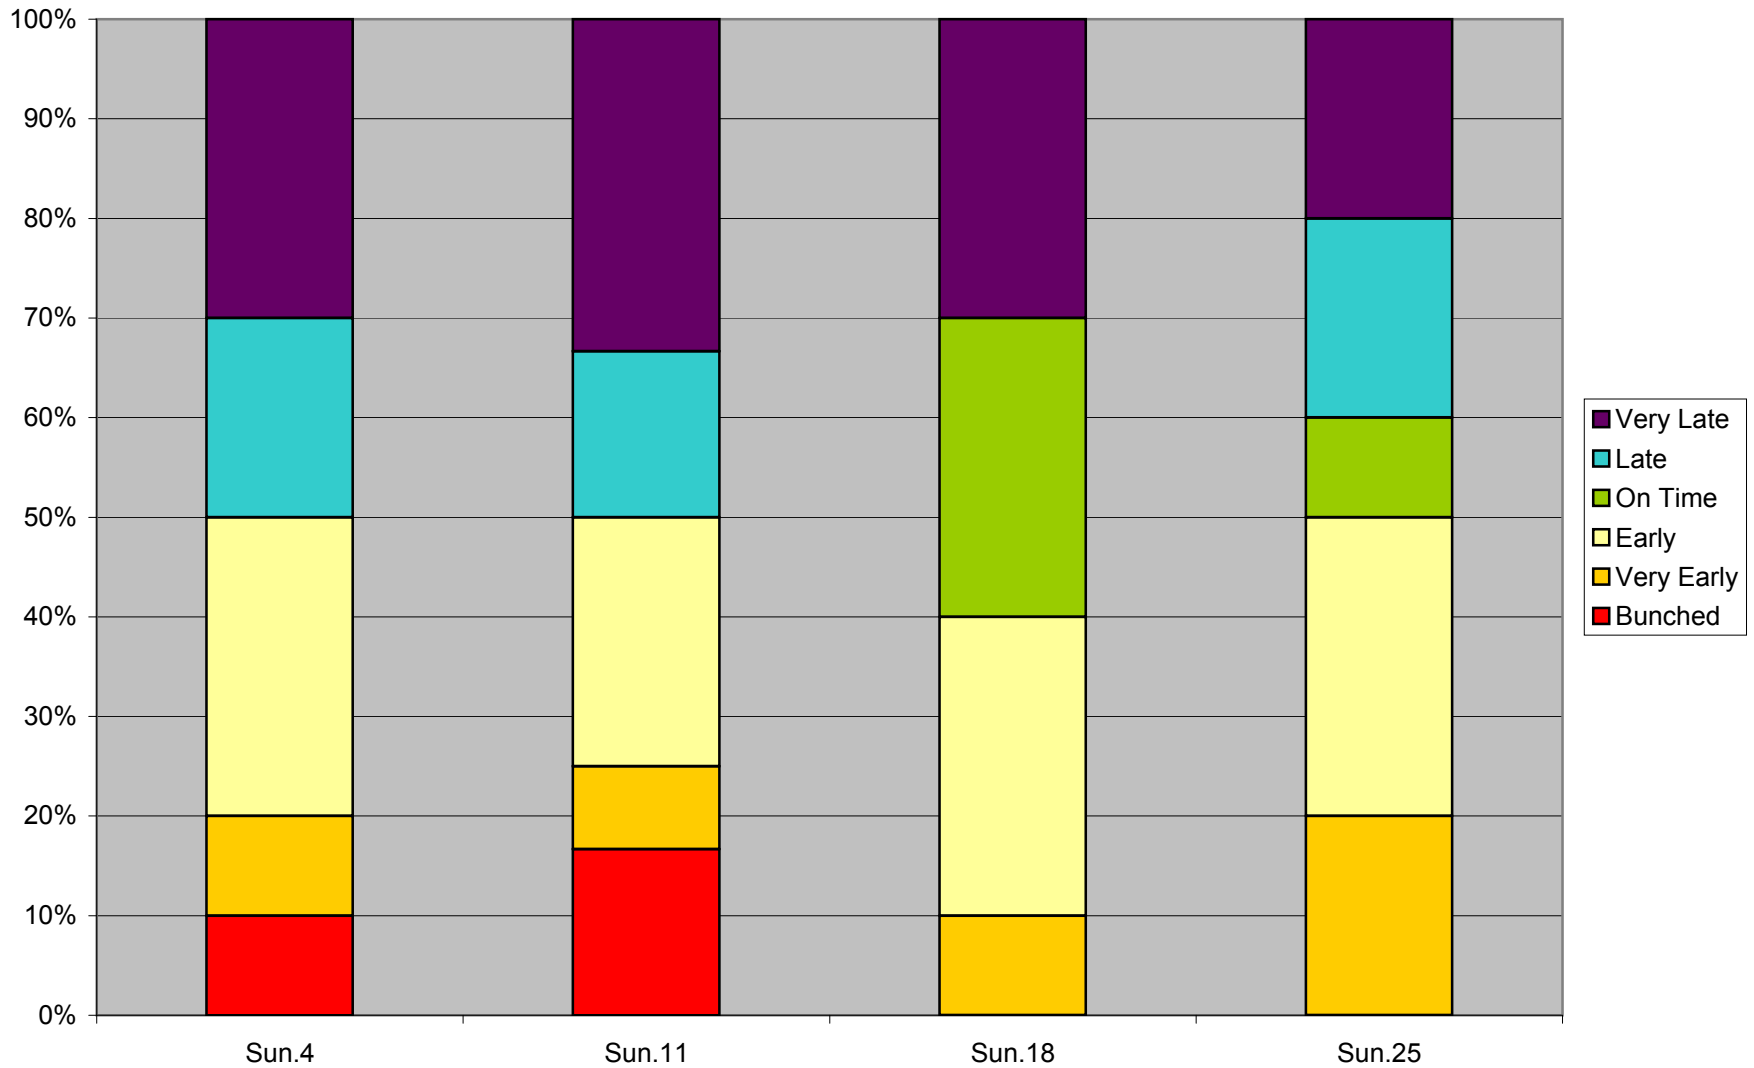

36 Finch West Headway Counts at Dufferin Westbound March 2012 Sun Morn 9:00-10:30