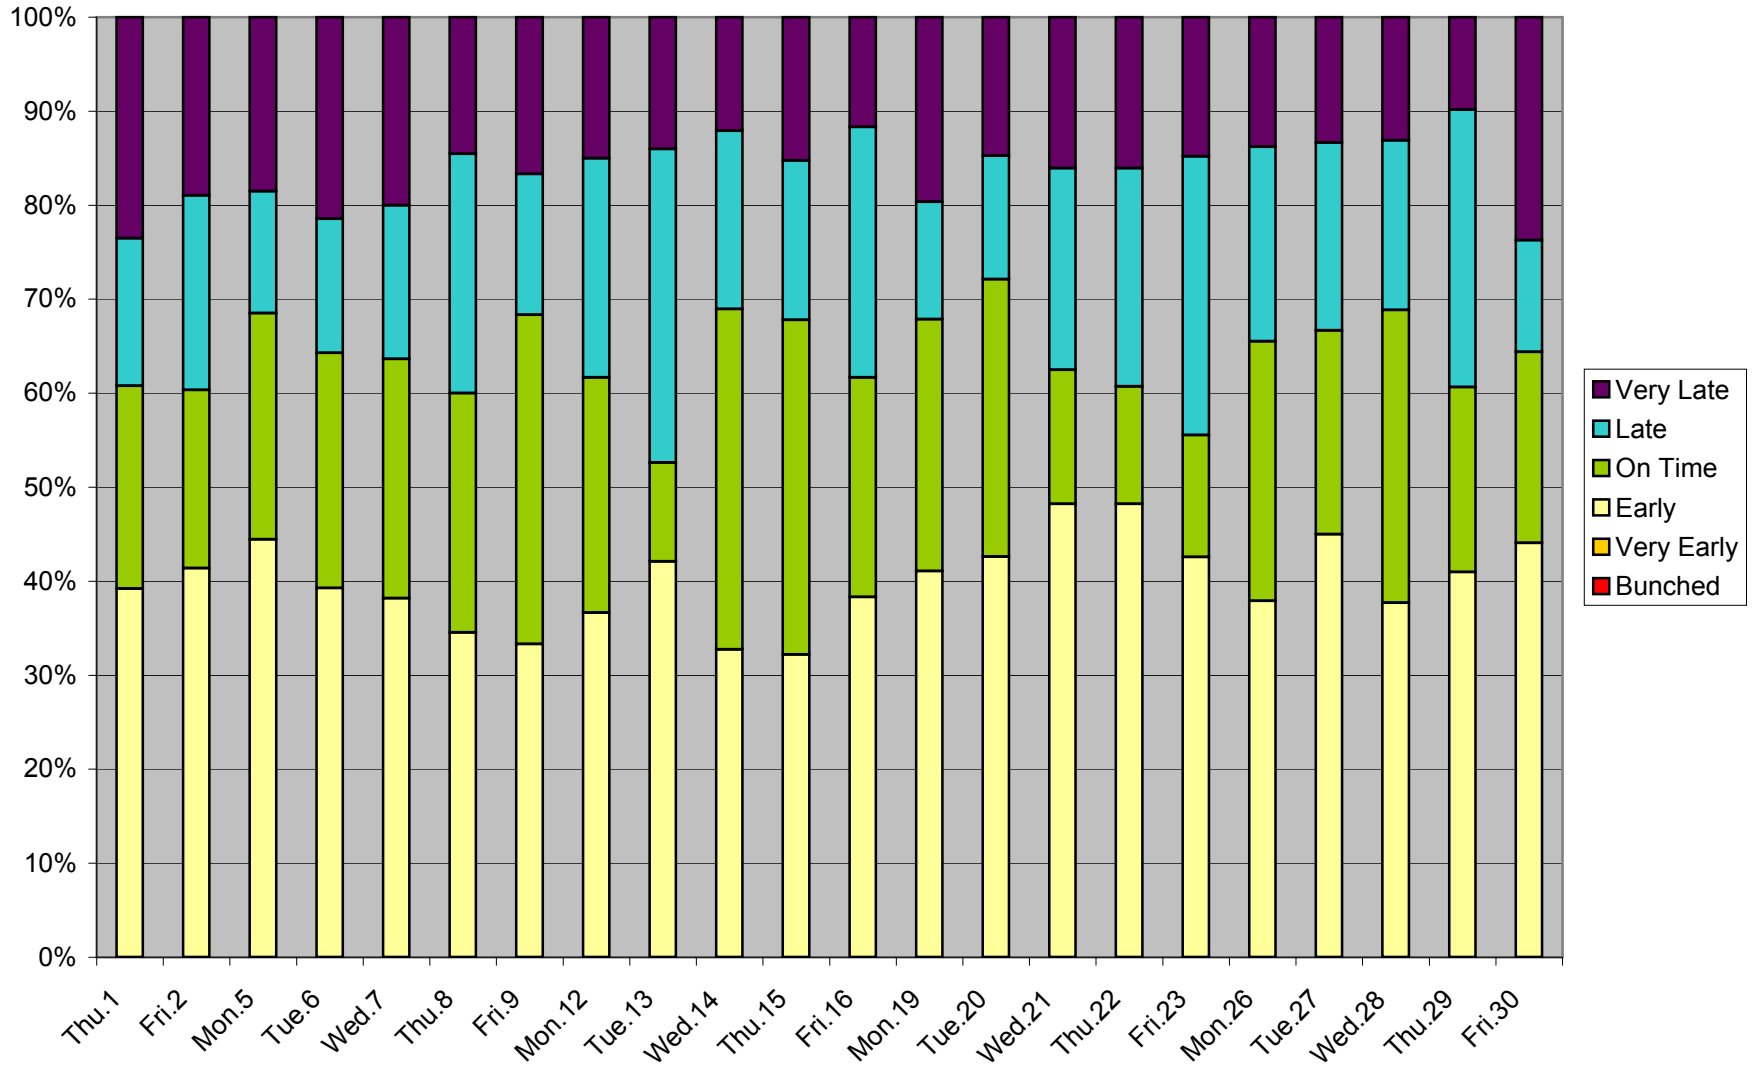

36 Finch West Headway Counts at Dufferin Westbound March 2012 AM Peak 6:00-9:00

36 Finch West Headway Counts at Dufferin Westbound March 2012 Midday 9:00-15:00

36 Finch West Headway Counts at Dufferin Westbound March 2012 PM Peak 15:00-19:00

36 Finch West Headway Counts at Dufferin Westbound March 2012 Early Eve 19:00-22:00

36 Finch West Headway Counts at Dufferin Westbound March 2012 Late Eve 22:00-24:00

36 Finch West Headway Counts at Dufferin Westbound March 2012 On Time KPI Weekdays