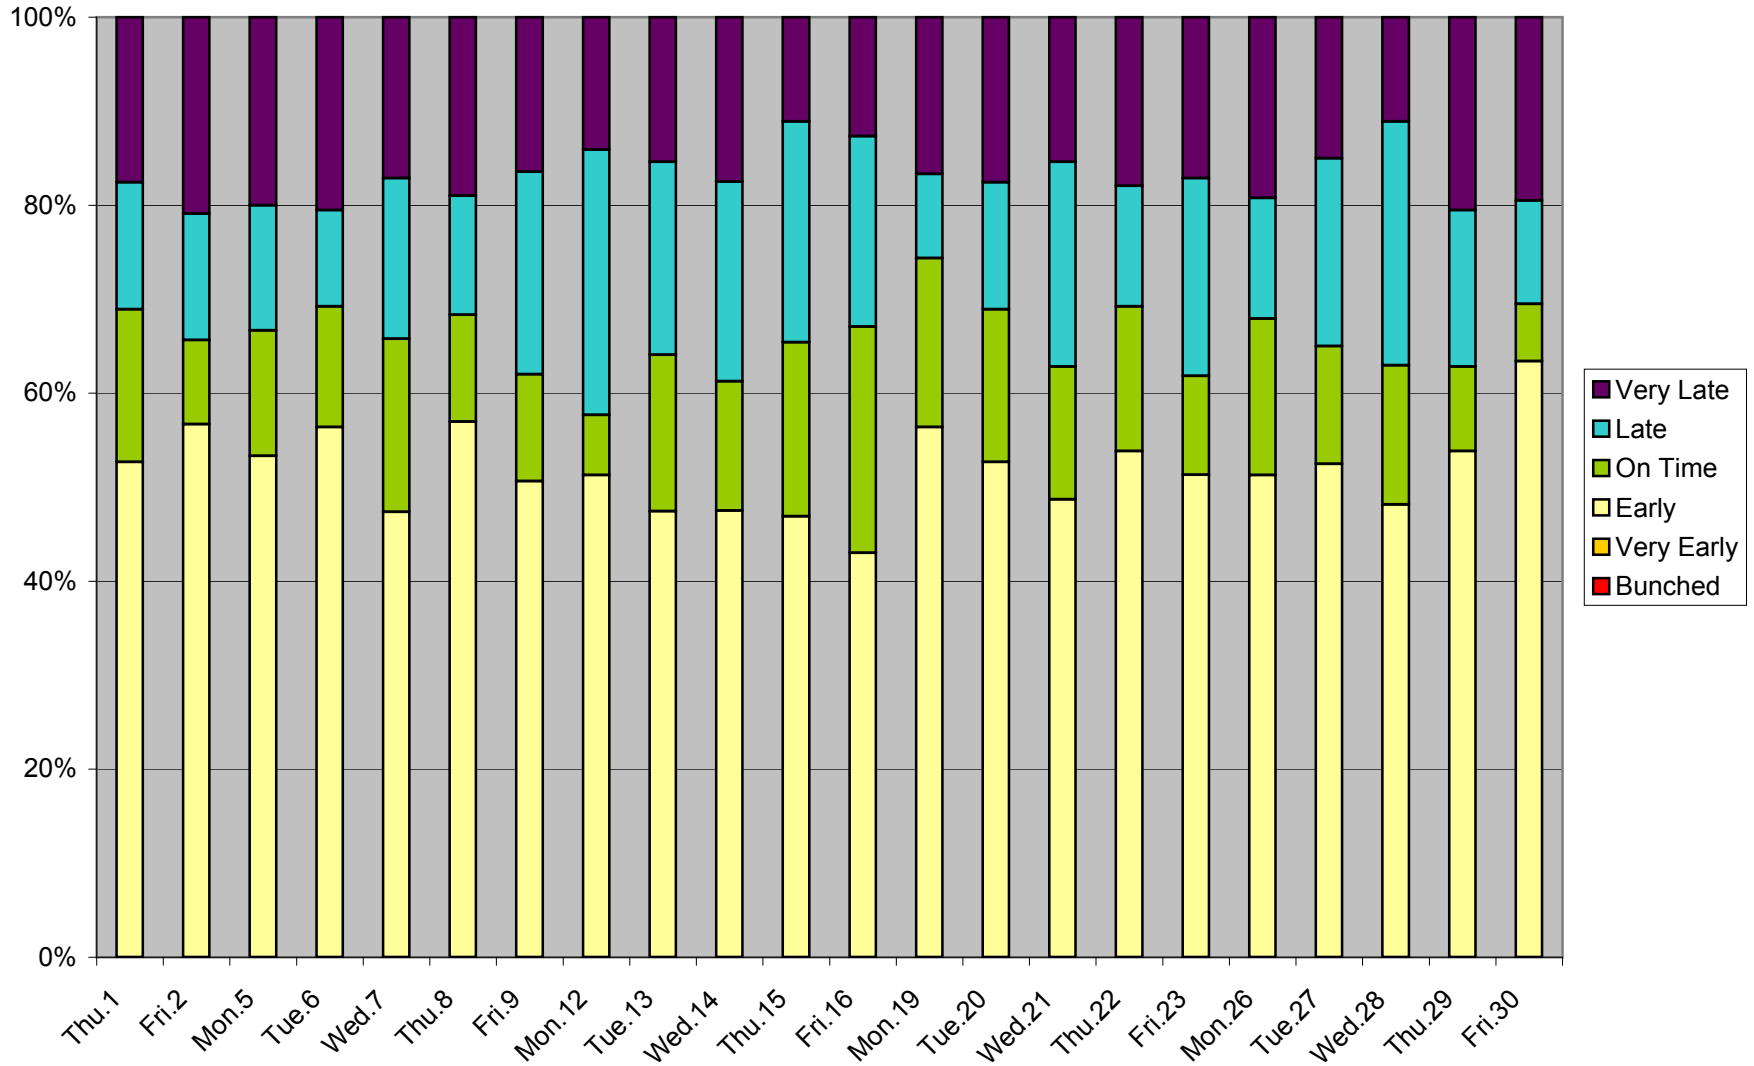

36 Finch West Headway Counts at Dufferin Westbound March 2012 AM Peak 6:00-9:00

36 Finch West Headway Counts at Dufferin Westbound March 2012 Midday 9:00-15:00

36 Finch West Headway Counts at Dufferin Westbound March 2012 PM Peak 15:00-19:00