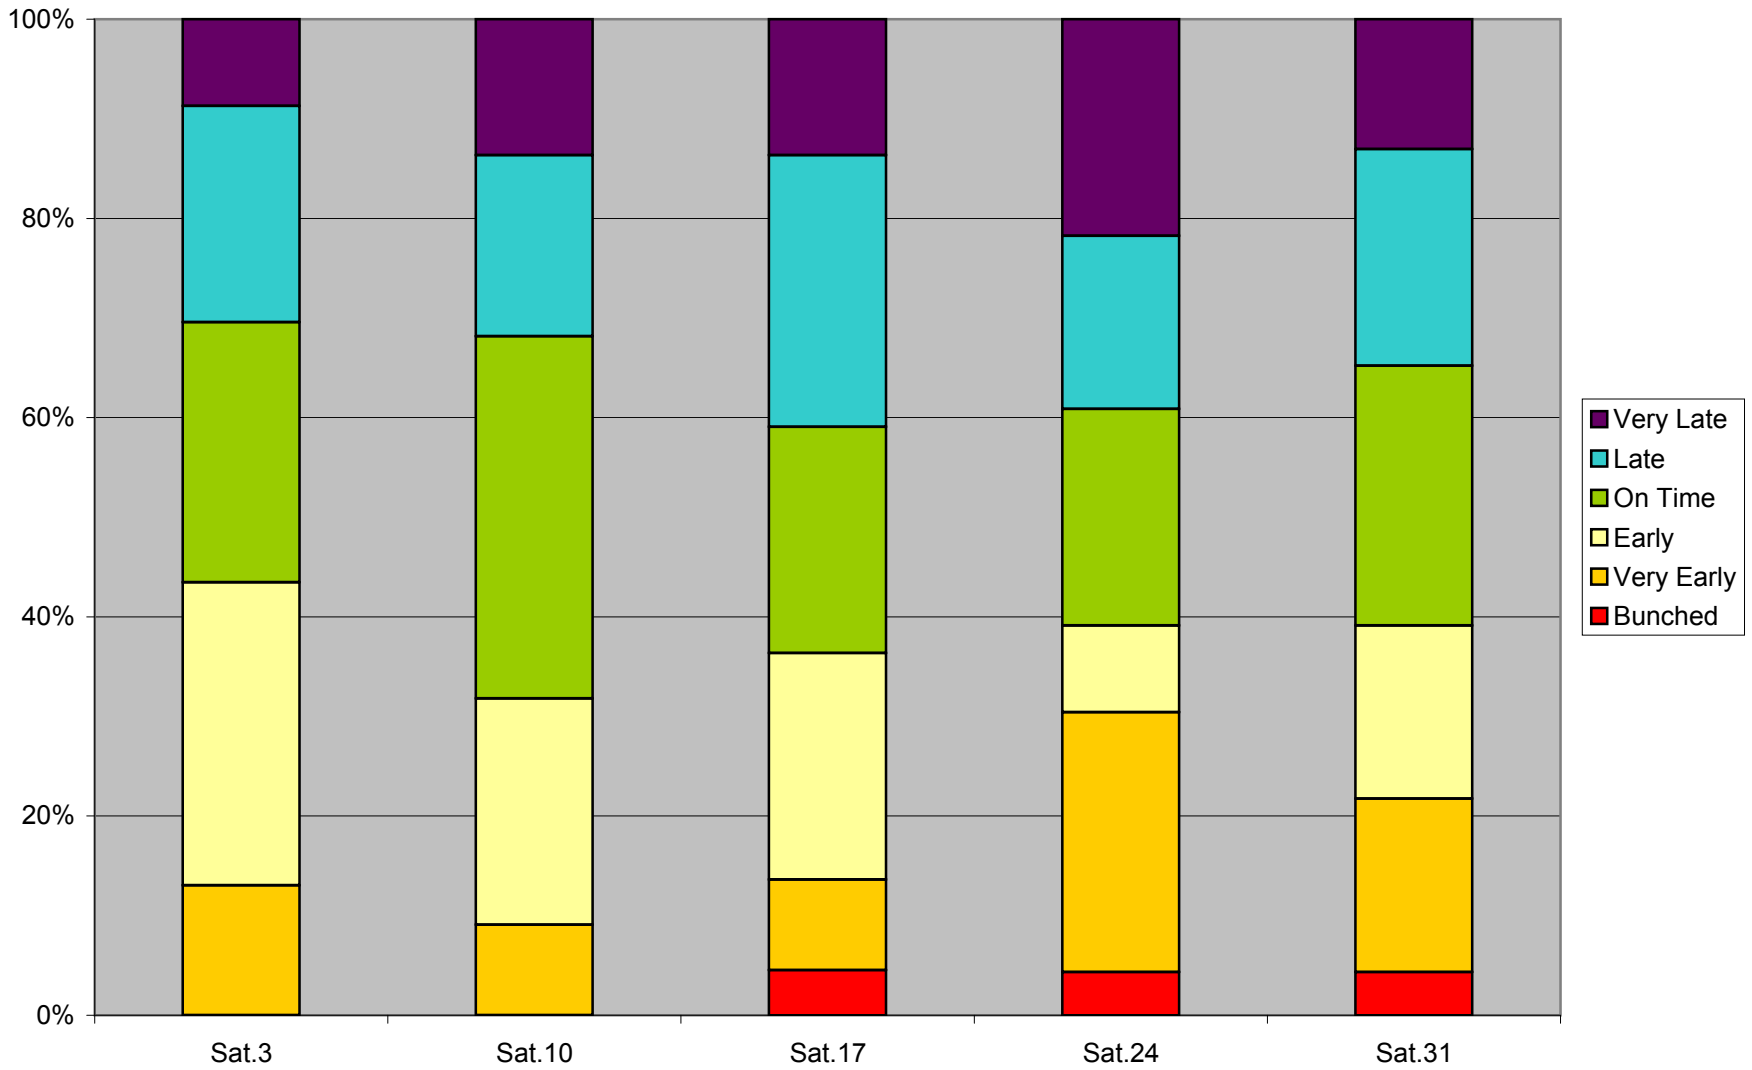

36 Finch West Headway Counts at Dufferin Westbound March 2012 Sat Early Morn 6:00-10:00