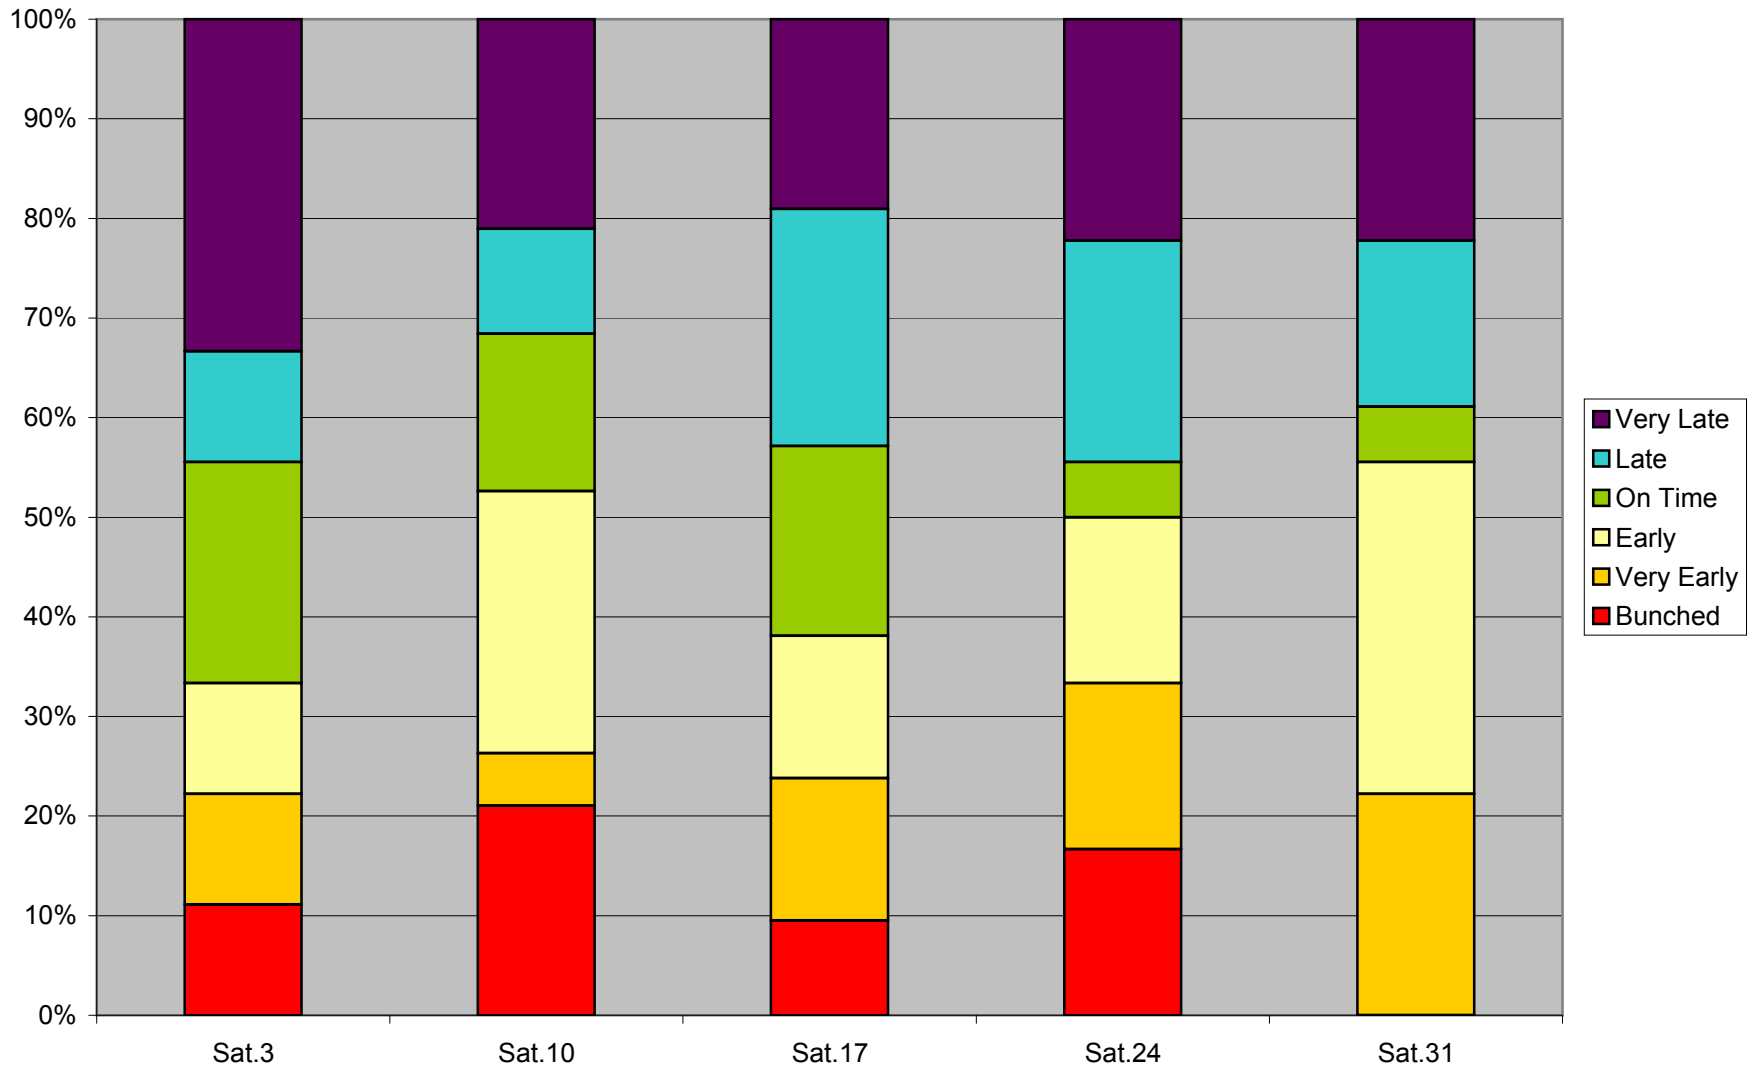

36 Finch West Headway Counts at Dufferin Westbound March 2012 Sat Morn 10:00-12:00