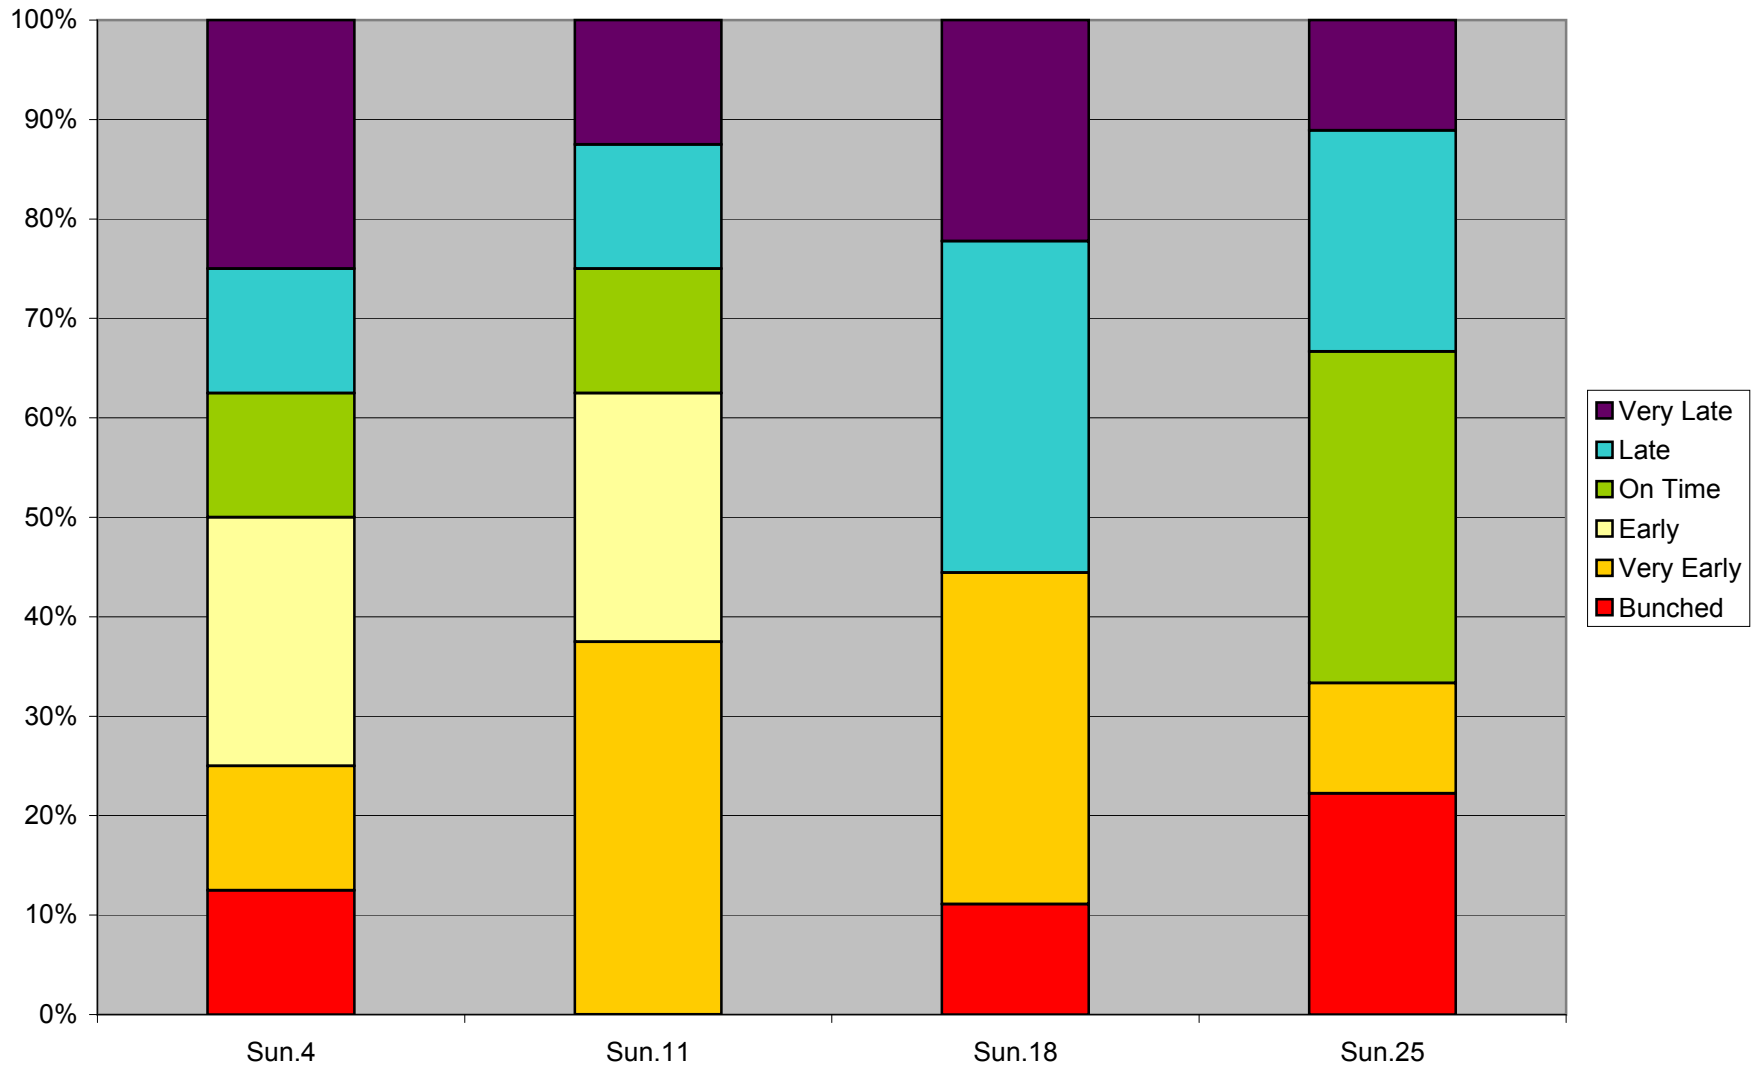

36 Finch West Headway Counts at Dufferin Westbound March 2012 Sun Early Morn 6:00-9:00

36 Finch West Headway Counts at Dufferin Westbound March 2012 Sun Morn 9:00-10:30

36 Finch West Headway Counts at Dufferin Westbound March 2012 Sun Afternoon 10:30-19:00

36 Finch West Headway Counts at Dufferin Westbound March 2012 Sun Eve 19:00-22:30

36 Finch West Headway Counts at Dufferin Westbound March 2012 Sun Late Eve 22:30-24:00

36 Finch West Headway Counts at Dufferin Westbound March 2012 On Time KPI Sundays