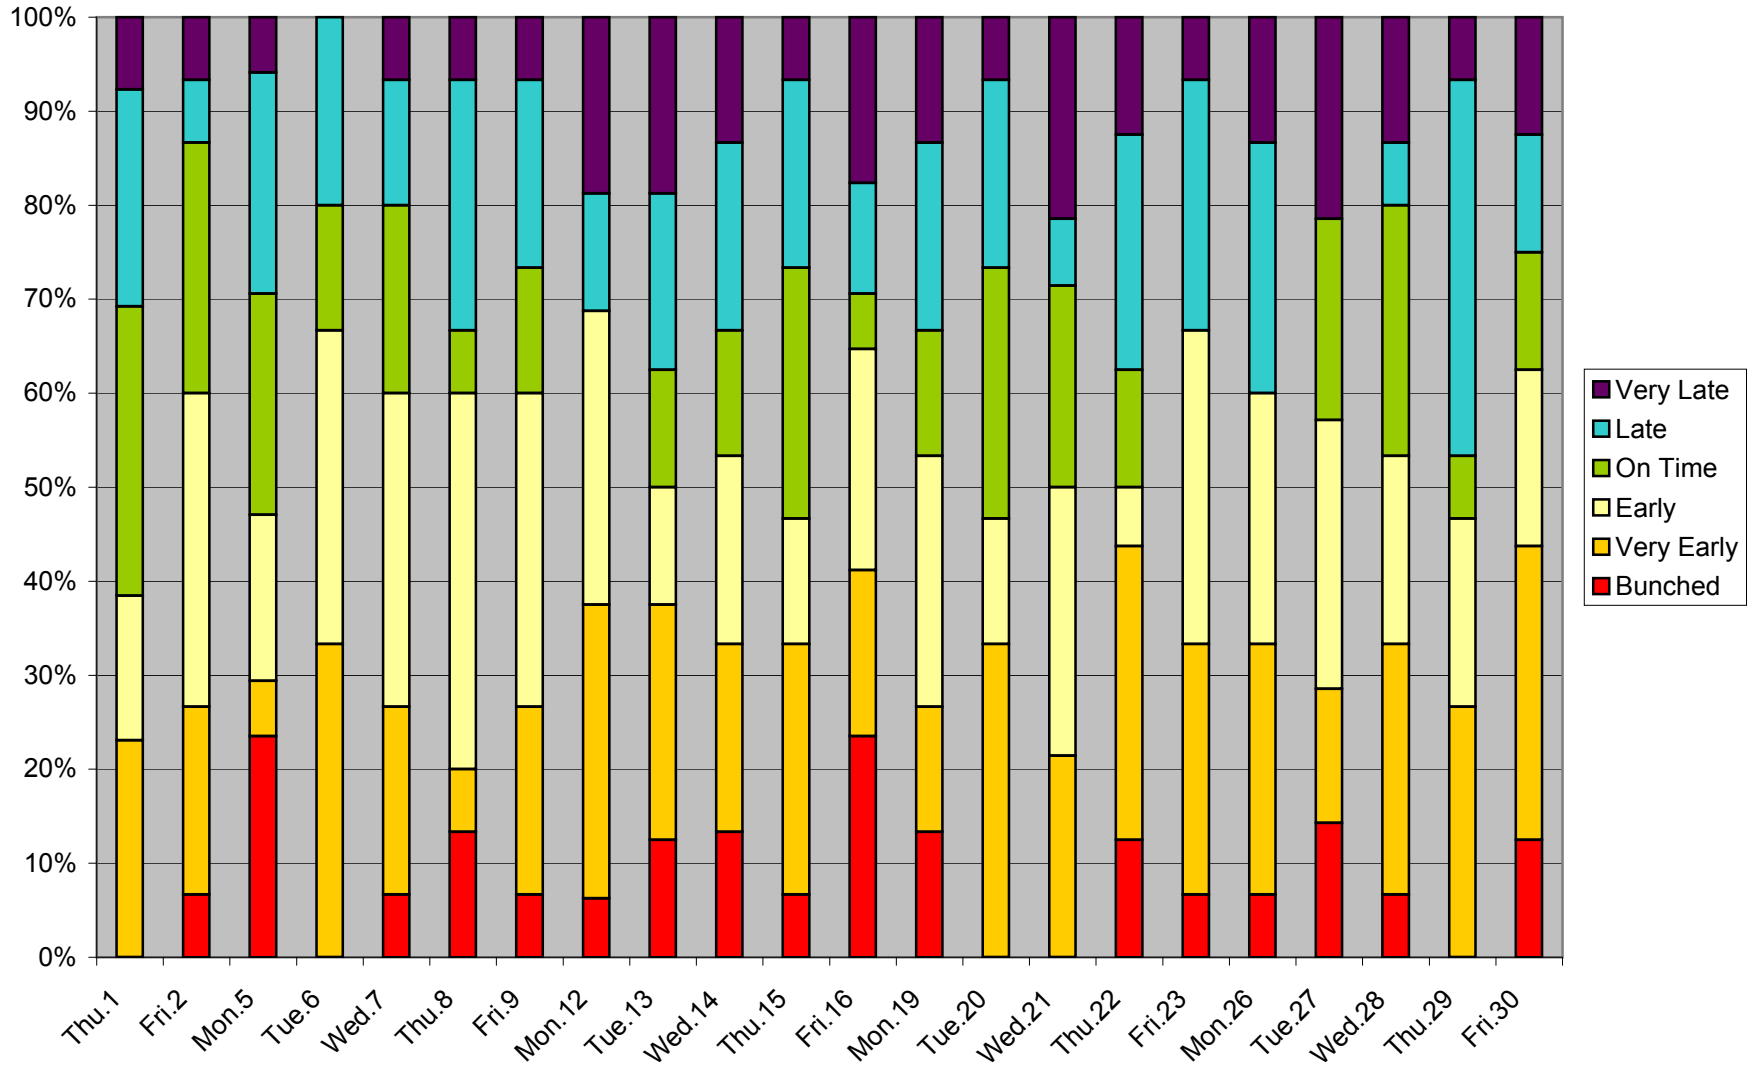

36 Finch West Headway Counts at Dufferin Westbound March 2012 AM Peak 6:00-9:00

36 Finch West Headway Counts at Dufferin Westbound March 2012 Midday 9:00-15:00

36 Finch West Headway Counts at Dufferin Westbound March 2012 PM Peak 15:00-19:00

36 Finch West Headway Counts at Dufferin Westbound March 2012 Early Eve 19:00-22:00

36 Finch West Headway Counts at Dufferin Westbound March 2012 Late Eve 22:00-24:00

36 Finch West Headway Counts at Dufferin Westbound March 2012 On Time KPI Weekdays