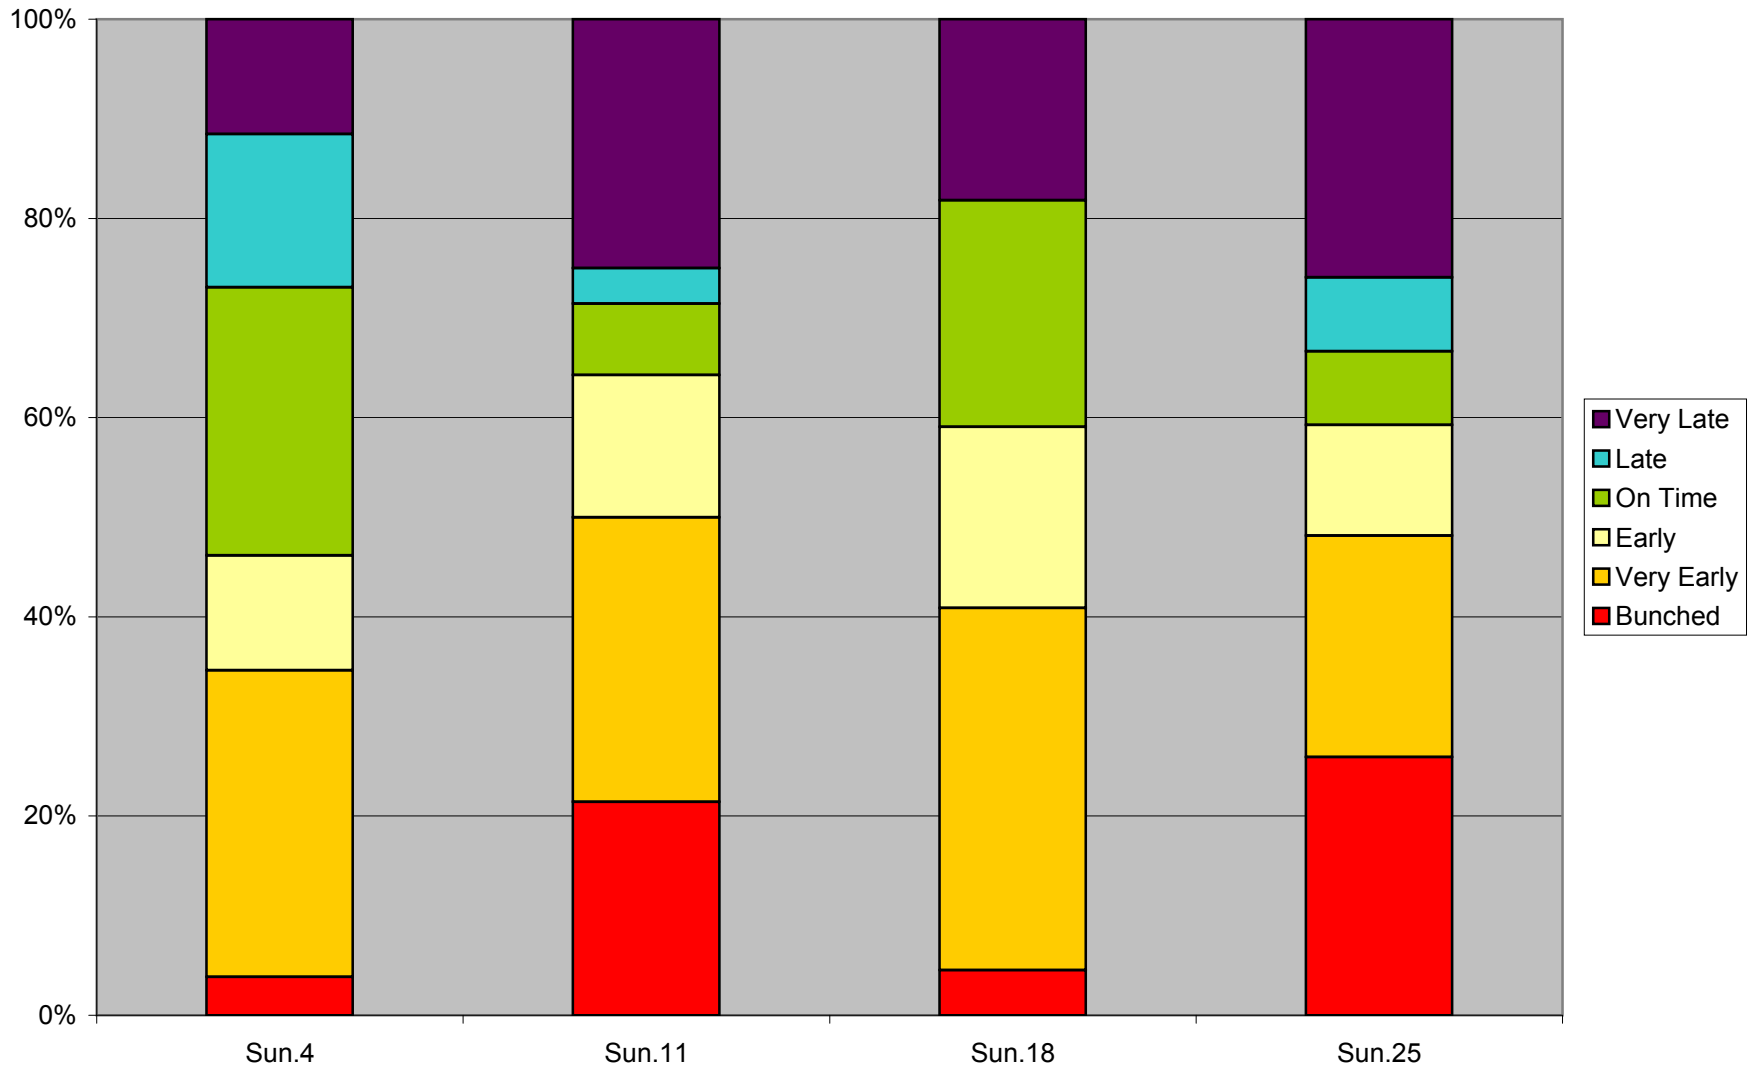

36 Finch West Headway Counts at Dufferin Westbound March 2012 Sun Early Morn 6:00-9:00

36 Finch West Headway Counts at Dufferin Westbound March 2012 Sun Morn 9:00-10:30

36 Finch West Headway Counts at Dufferin Westbound March 2012 Sun Afternoon 10:30-19:00

36 Finch West Headway Counts at Dufferin Westbound March 2012 Sun Eve 19:00-22:30

36 Finch West Headway Counts at Dufferin Westbound March 2012 Sun Late Eve 22:30-24:00

36 Finch West Headway Counts at Dufferin Westbound March 2012 On Time KPI Sundays