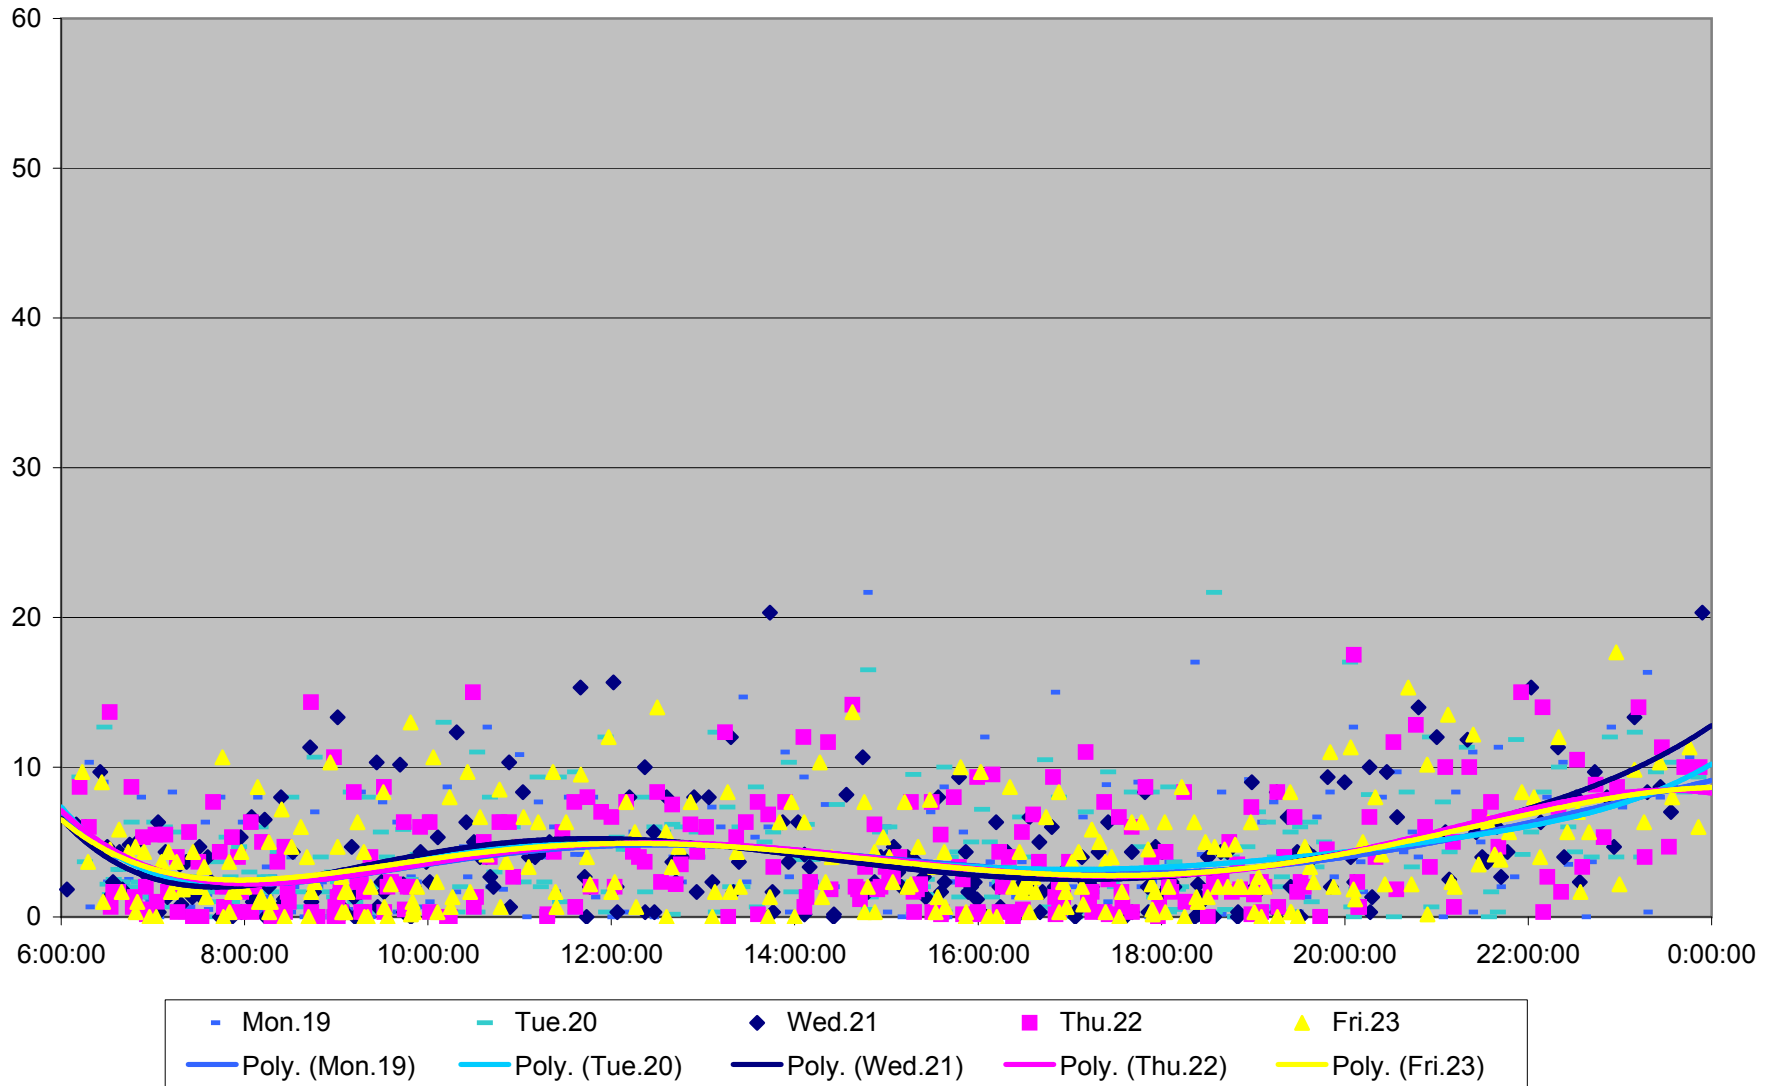

36 Finch West Headways at Dufferin Westbound March 2012

36 Finch West Headways at Dufferin Westbound March 2012

36 Finch West Headways at Dufferin Westbound March 2012

36 Finch West Headways at Dufferin Westbound March 2012