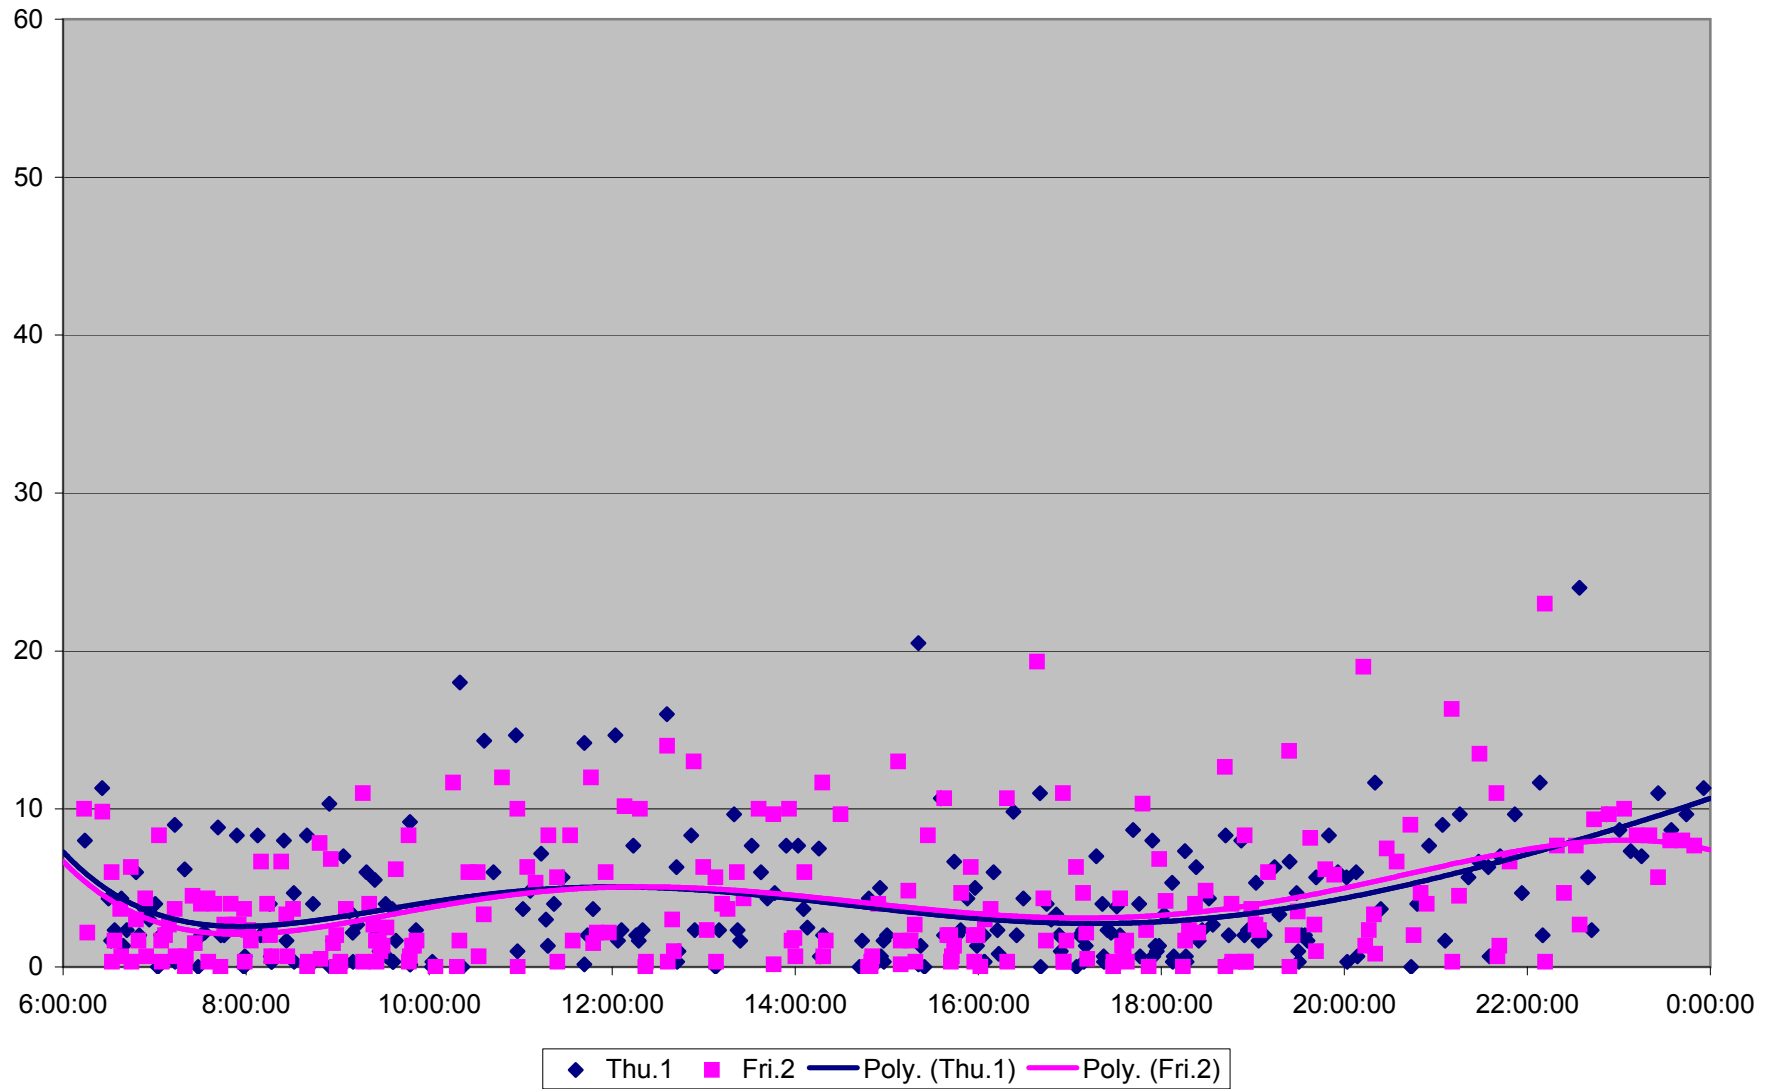

36 Finch West Headways at Dufferin Westbound March 2012

36 Finch West Headways at Dufferin Westbound March 2012

36 Finch West Headways at Dufferin Westbound March 2012

36 Finch West Headways at Dufferin Westbound March 2012