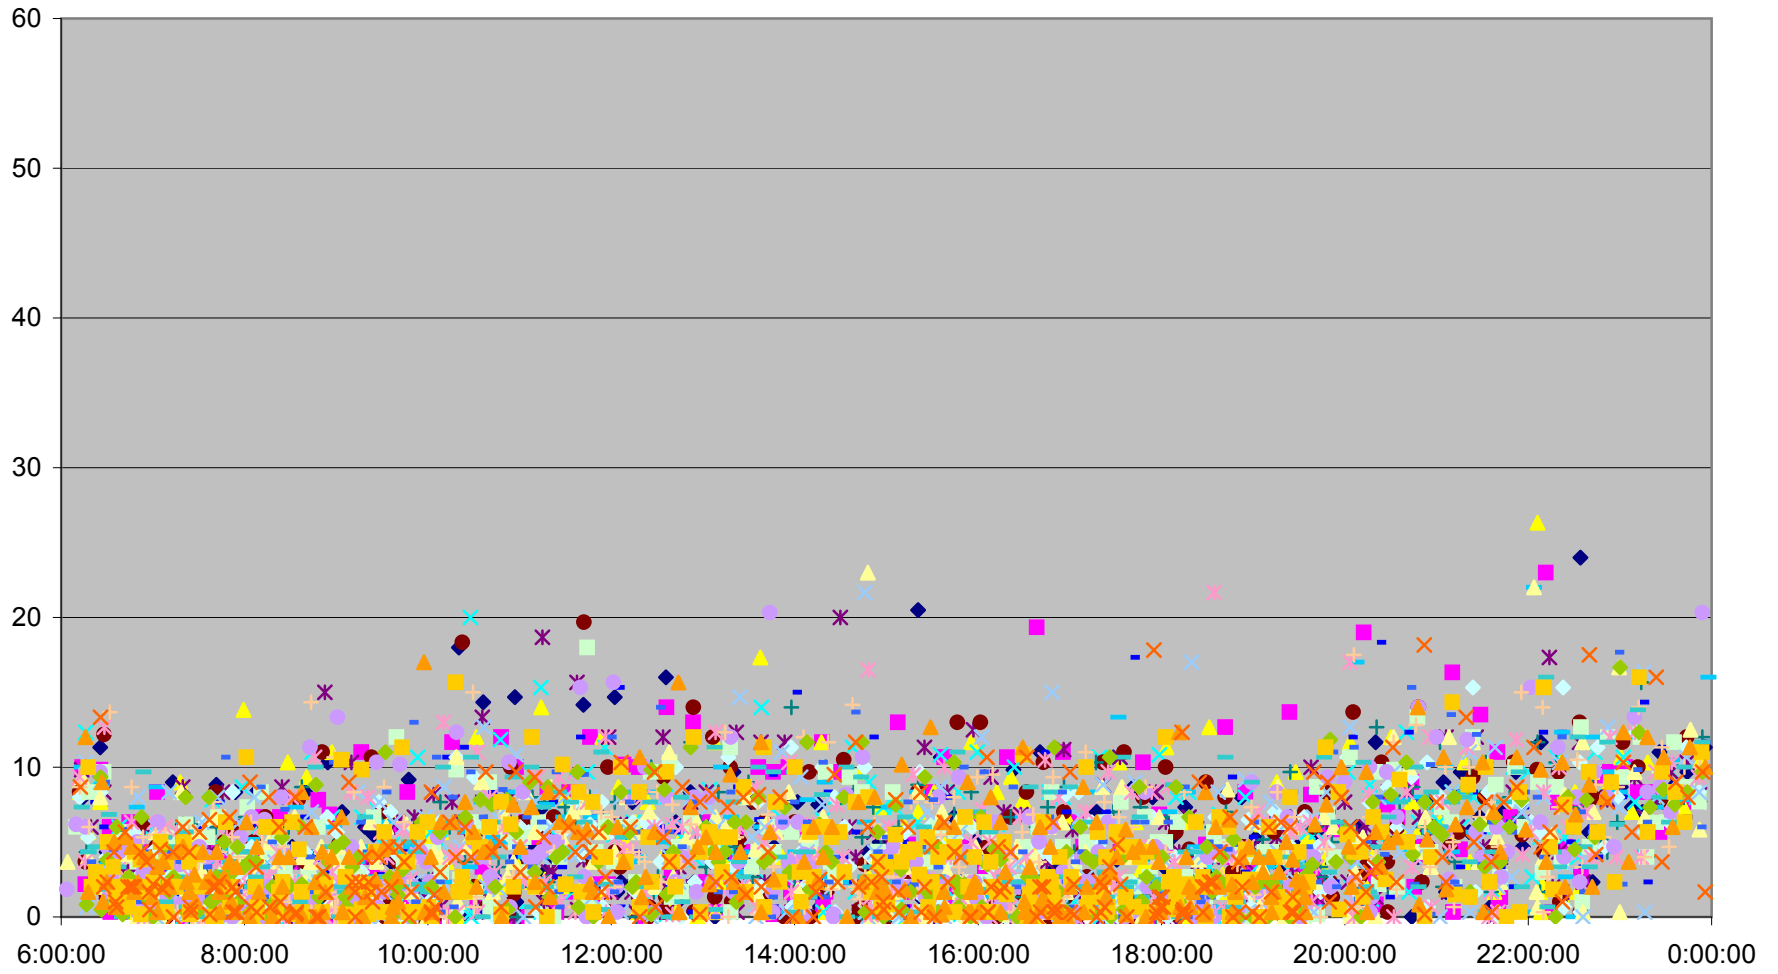

36 Finch West Headways at Dufferin Westbound March 2012

36 Finch West Headways at Dufferin Westbound March 2012

36 Finch West Headways at Dufferin Westbound March 2012

36 Finch West Headways at Dufferin Westbound March 2012