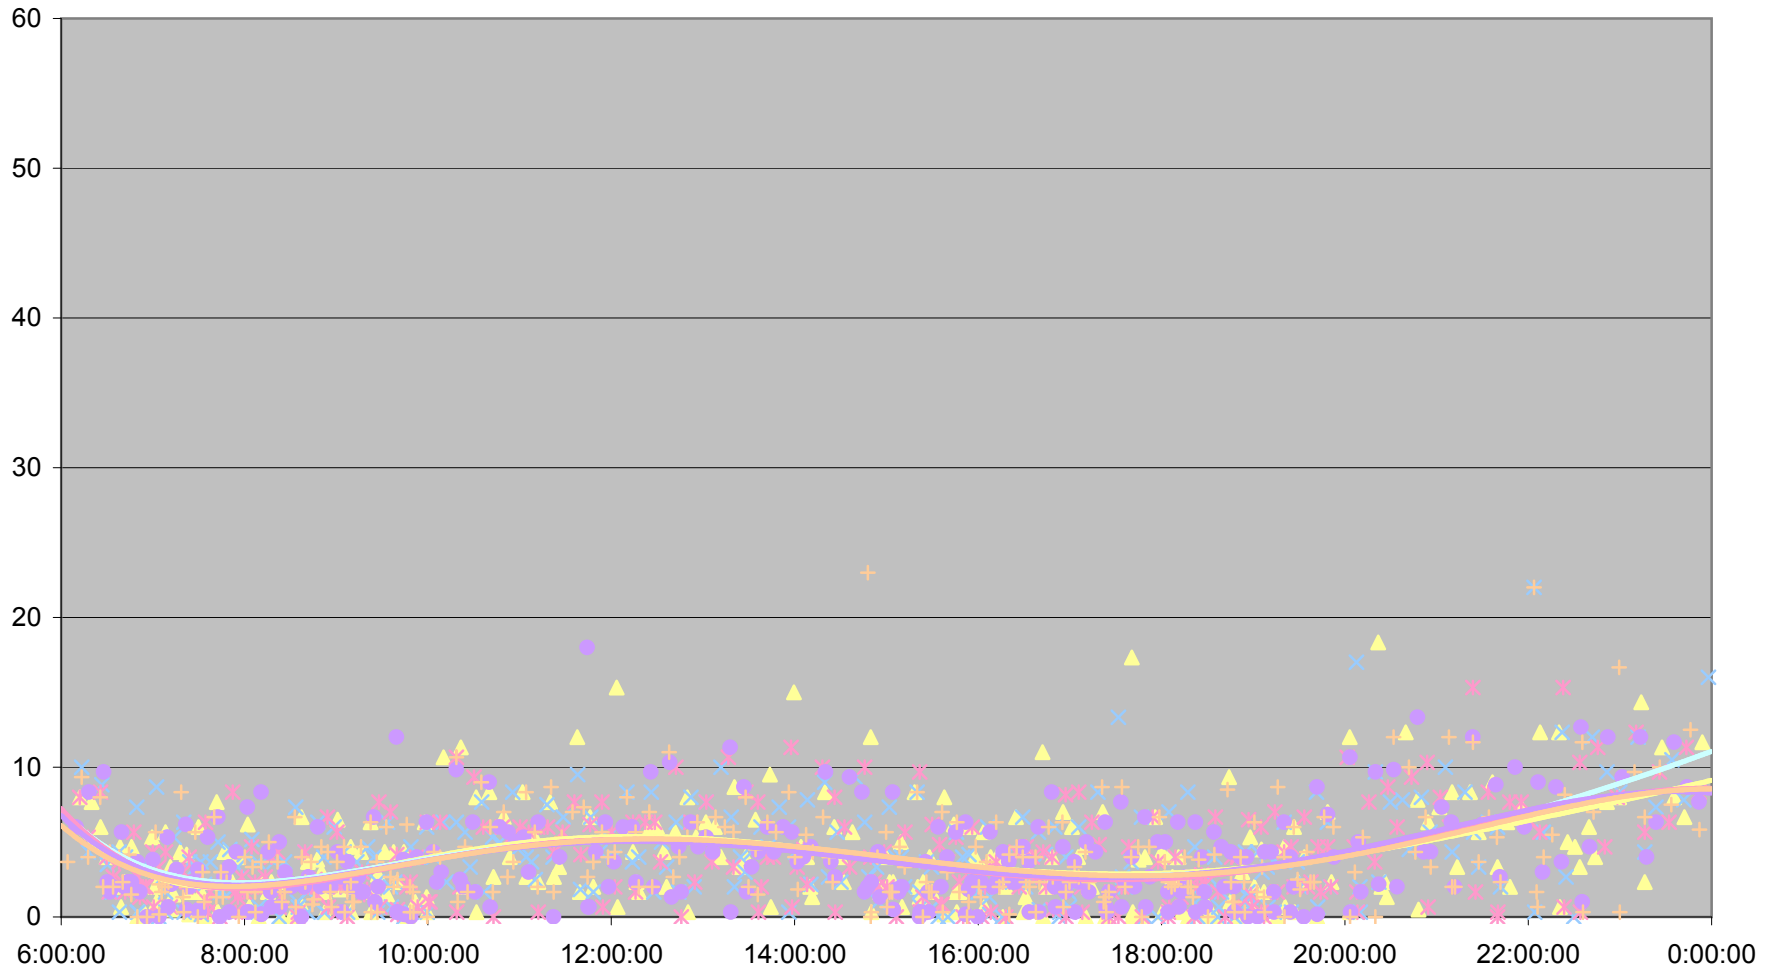

36 Finch West Headways at Dufferin Westbound March 2012

36 Finch West Headways at Dufferin Westbound March 2012

36 Finch West Headways at Dufferin Westbound March 2012

36 Finch West Headways at Dufferin Westbound March 2012