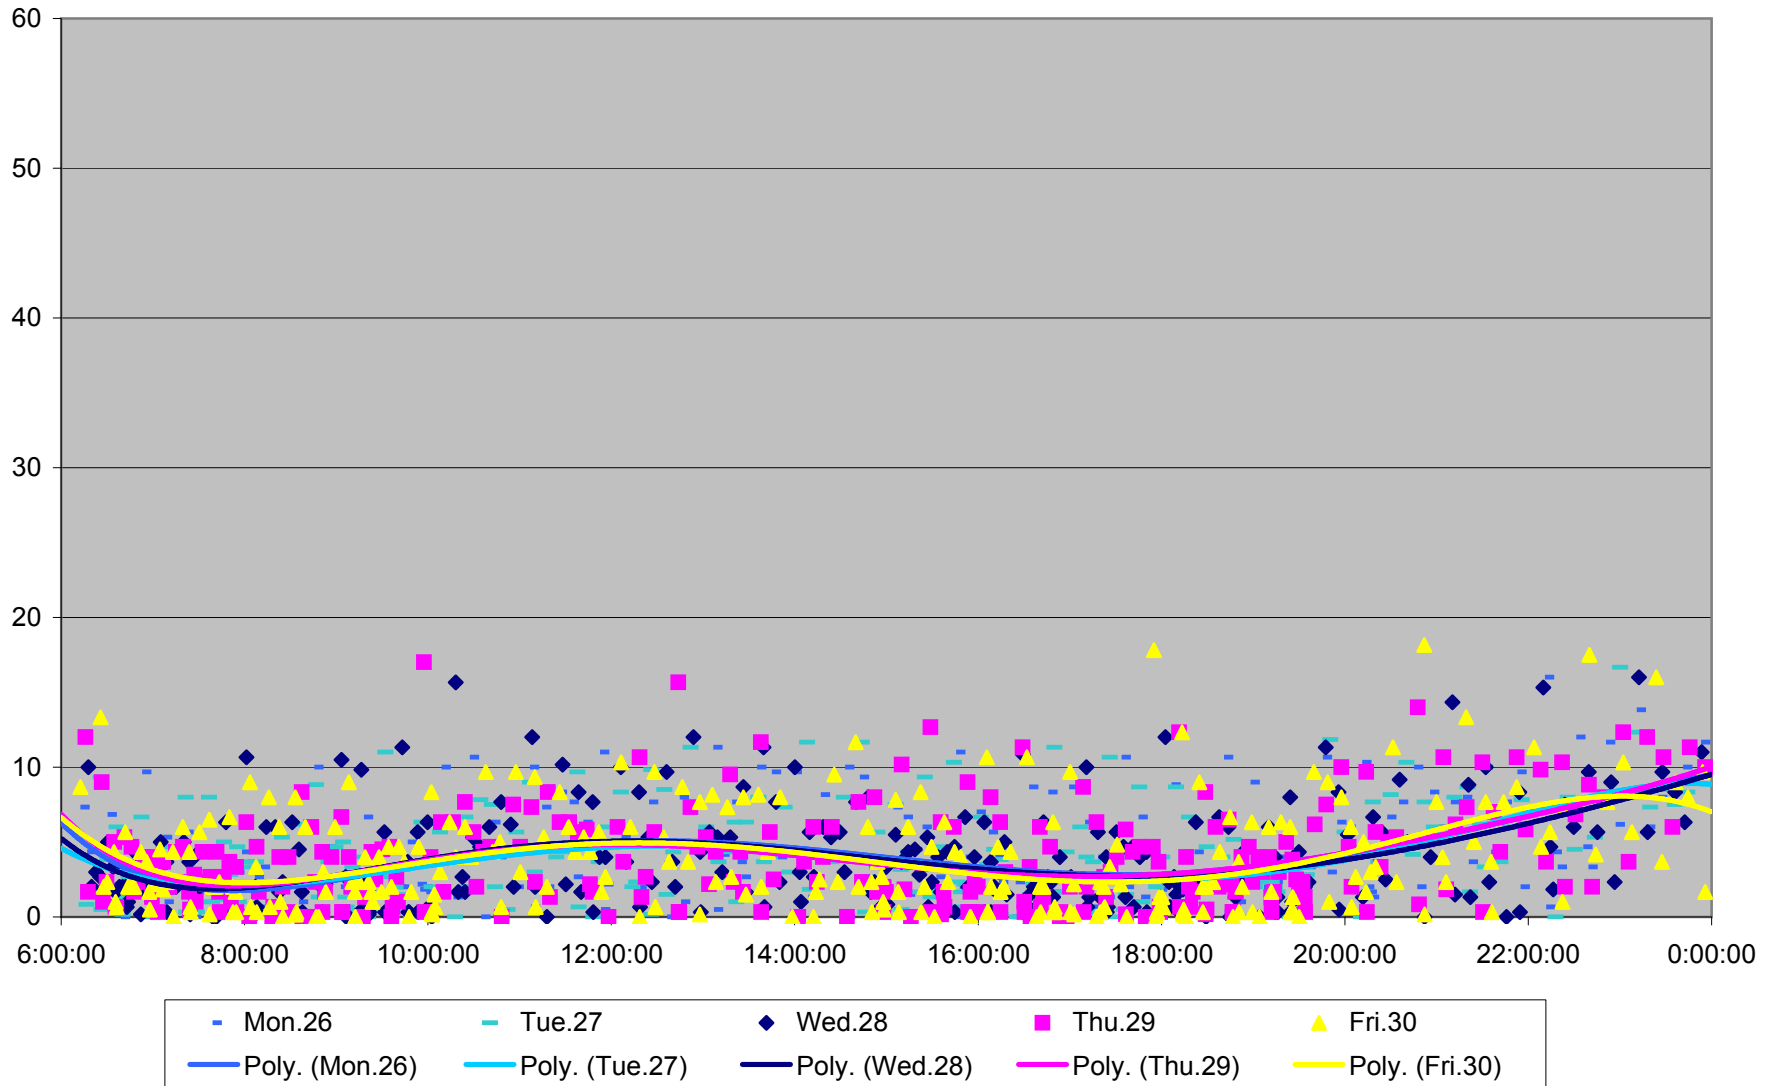

36 Finch West Headways at Dufferin Westbound March 2012