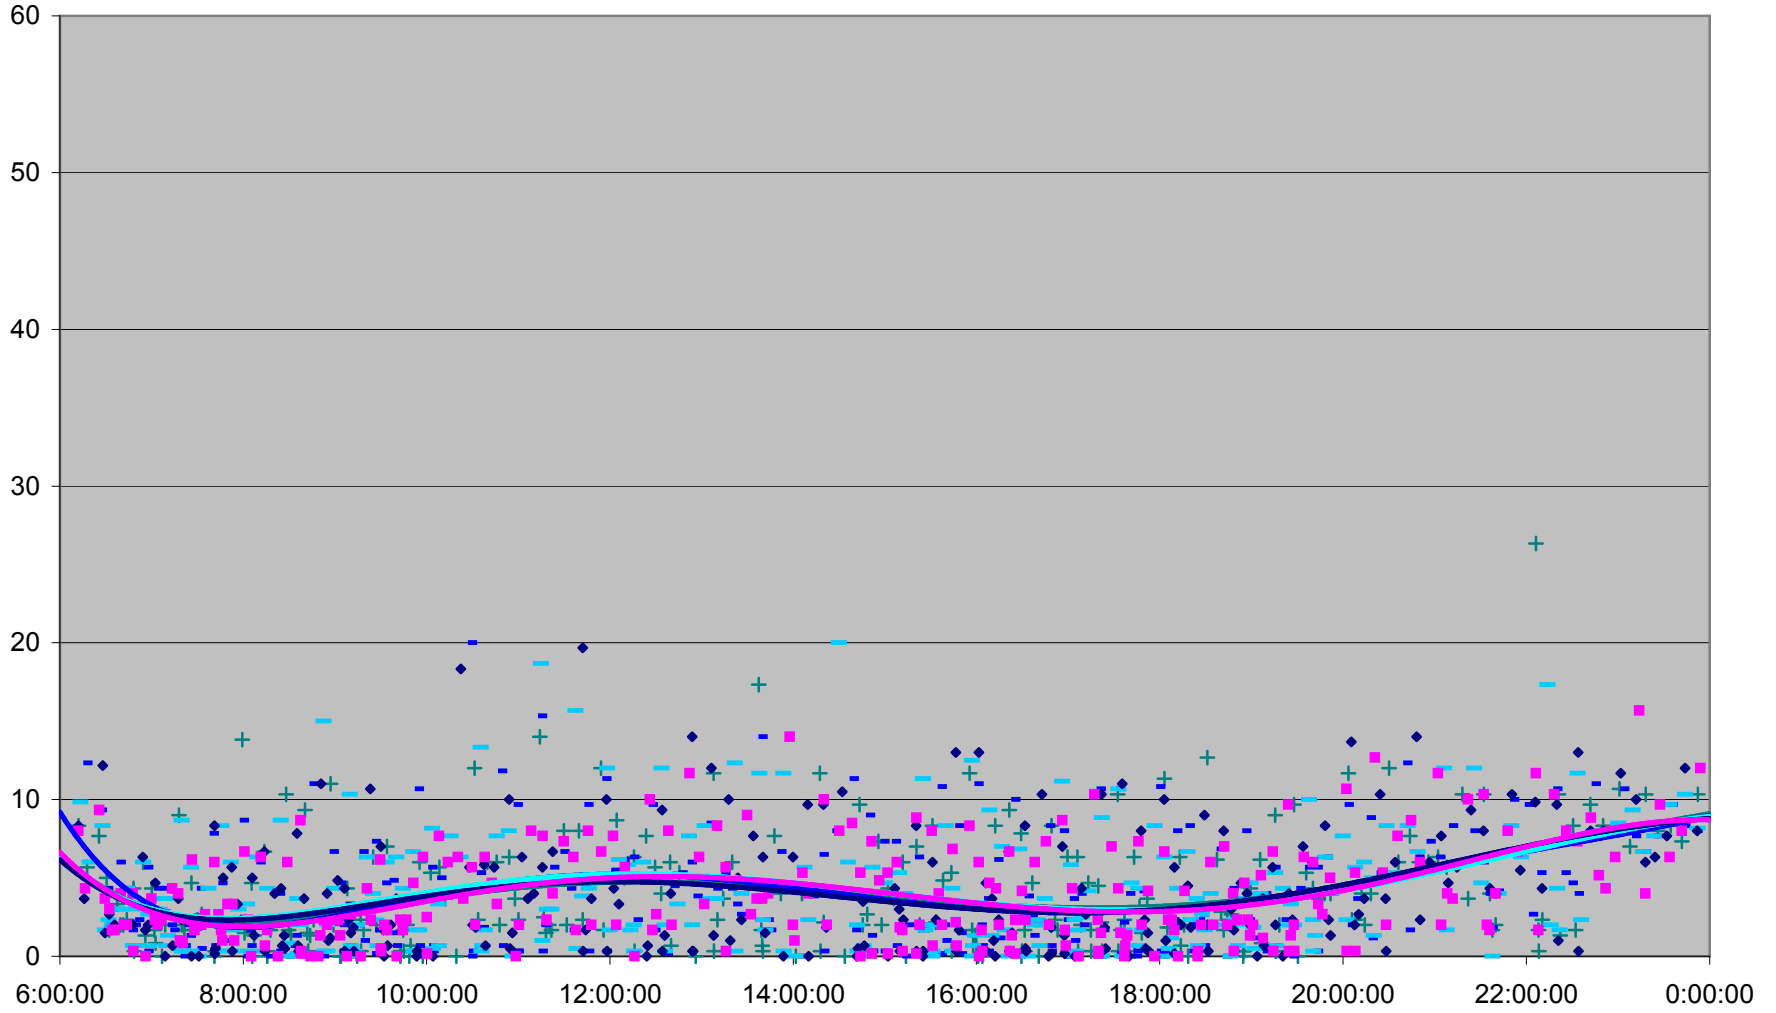

36 Finch West Headways at Dufferin Westbound March 2012

36 Finch West Headways at Dufferin Westbound March 2012

36 Finch West Headways at Dufferin Westbound March 2012

36 Finch West Headways at Dufferin Westbound March 2012