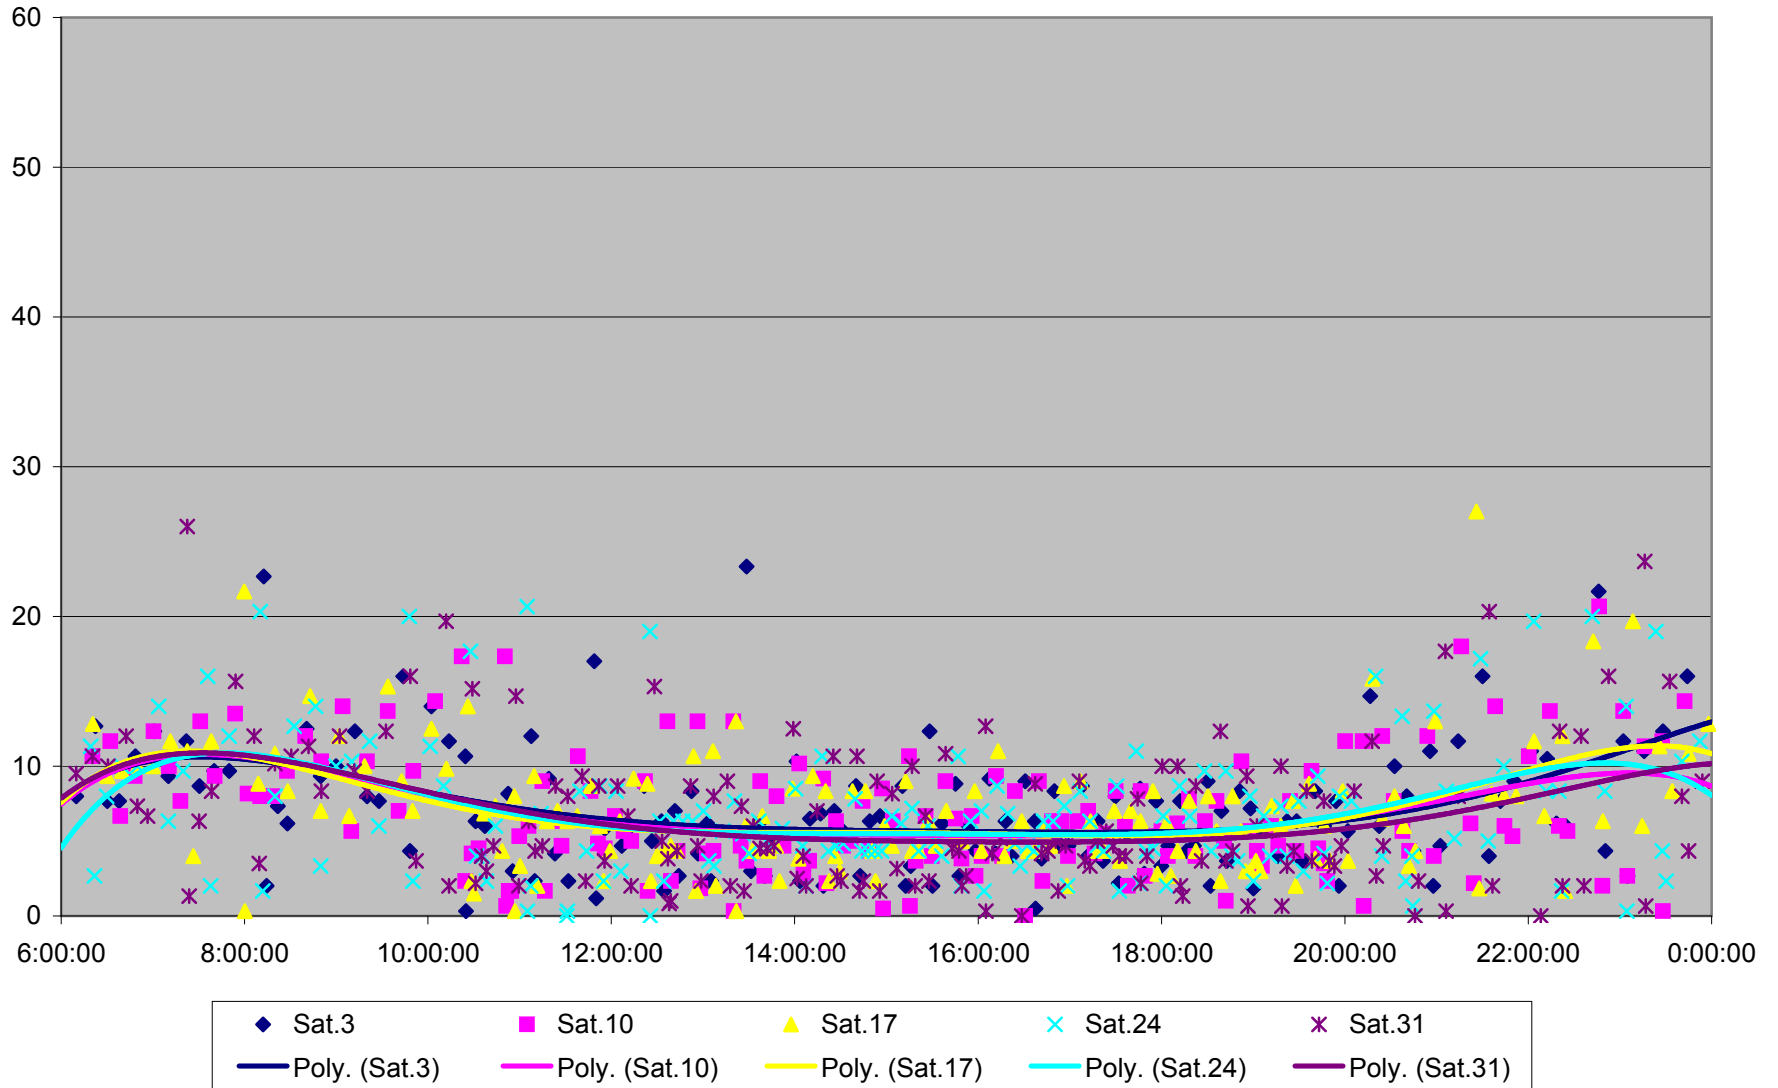

36 Finch West Headways at Dufferin Westbound March 2012

36 Finch West Headways at Dufferin Westbound March 2012

36 Finch West Headways at Dufferin Westbound March 2012

36 Finch West Headways at Dufferin Westbound March 2012