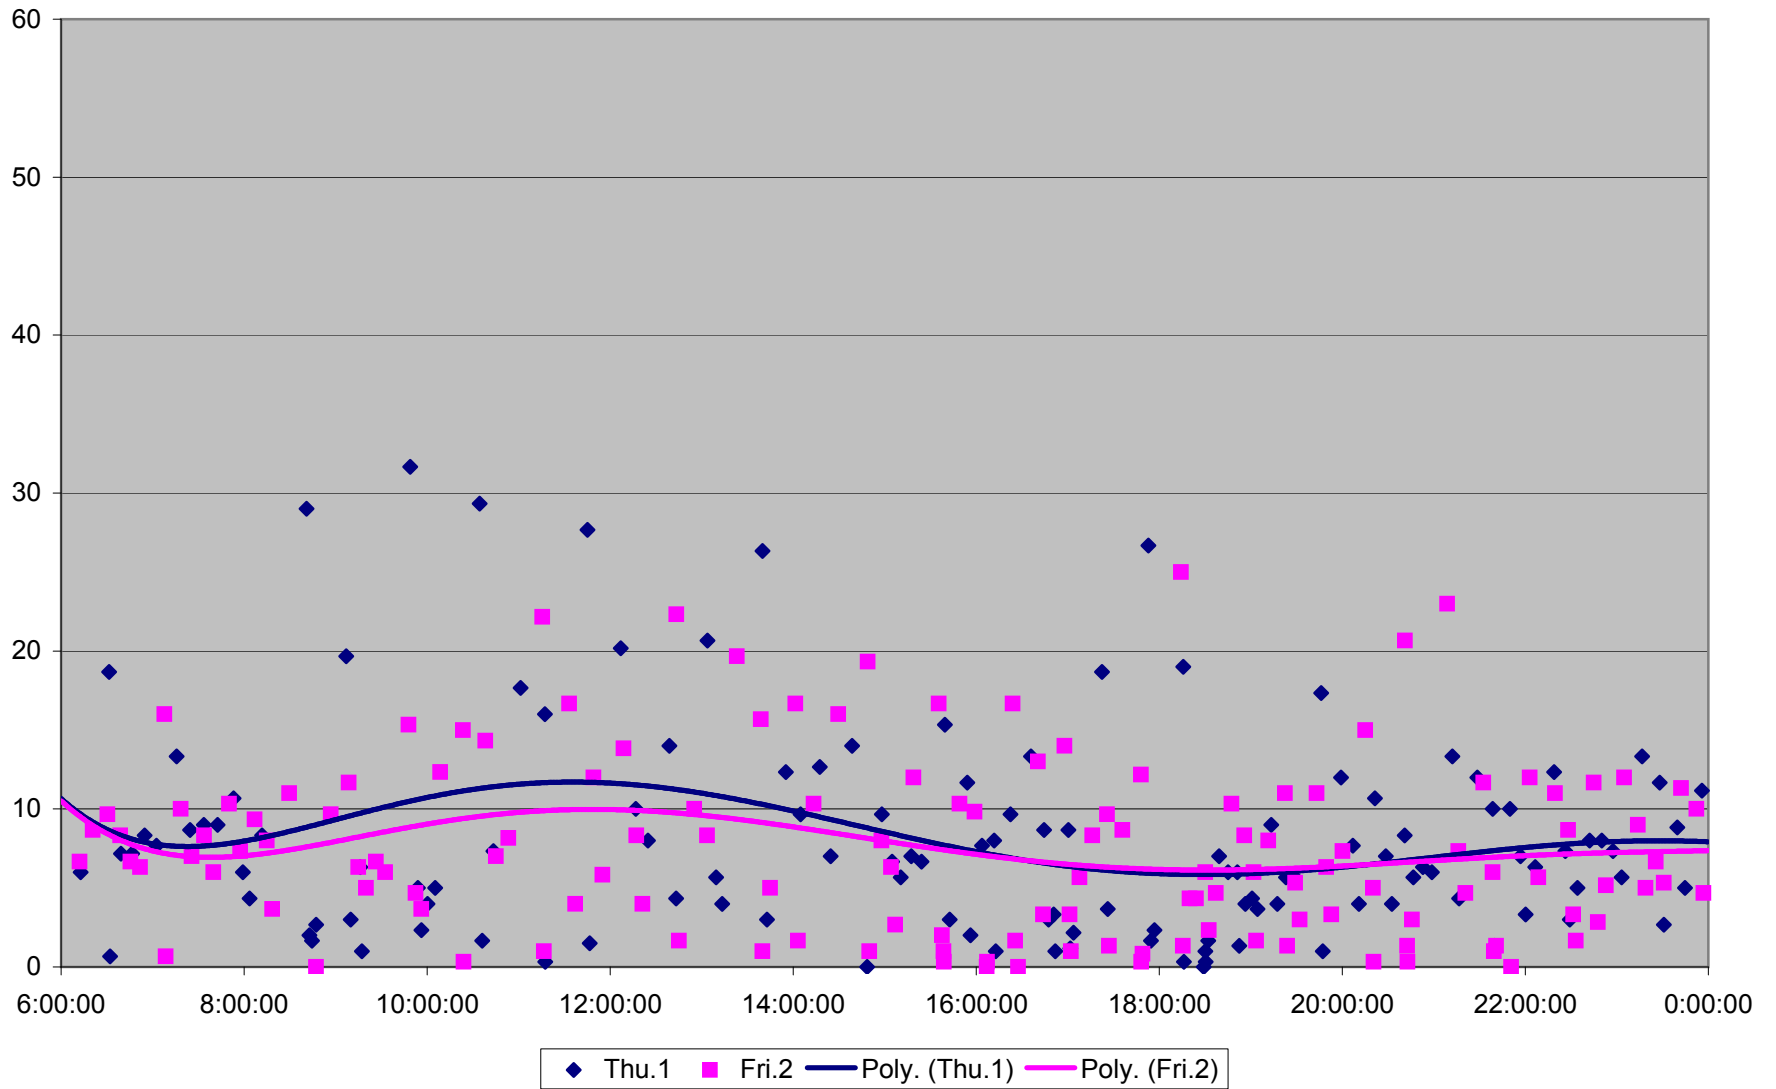

36 Finch West Headways at Martin Grove Eastbound March 2012

36 Finch West Headways at Martin Grove Eastbound March 2012

36 Finch West Headways at Martin Grove Eastbound March 2012

36 Finch West Headways at Martin Grove Eastbound March 2012

36 Finch West Headways at Martin Grove Eastbound March 2012

36 Finch West Headways at Martin Grove Eastbound March 2012

- | | | | | | | | | | | |
|----------|----------|----------|----------|----------|----------|----------|----------|----------|----------|----------|
| ◆ Thu.1 | ■ Fri.2 | ▲ Mon.5 | × Tue.6 | × Wed.7 | ● Thu.8 | + Fri.9 | - Mon.12 | - Tue.13 | ○ Wed.14 | □ Thu.15 |
| ▲ Fri.16 | × Mon.19 | × Tue.20 | ○ Wed.21 | + Thu.22 | - Fri.23 | - Mon.26 | ◇ Tue.27 | ■ Wed.28 | ▲ Thu.29 | × Fri.30 |

36 Finch West Headways at Martin Grove Eastbound March 2012

36 Finch West Headways at Martin Grove Eastbound March 2012