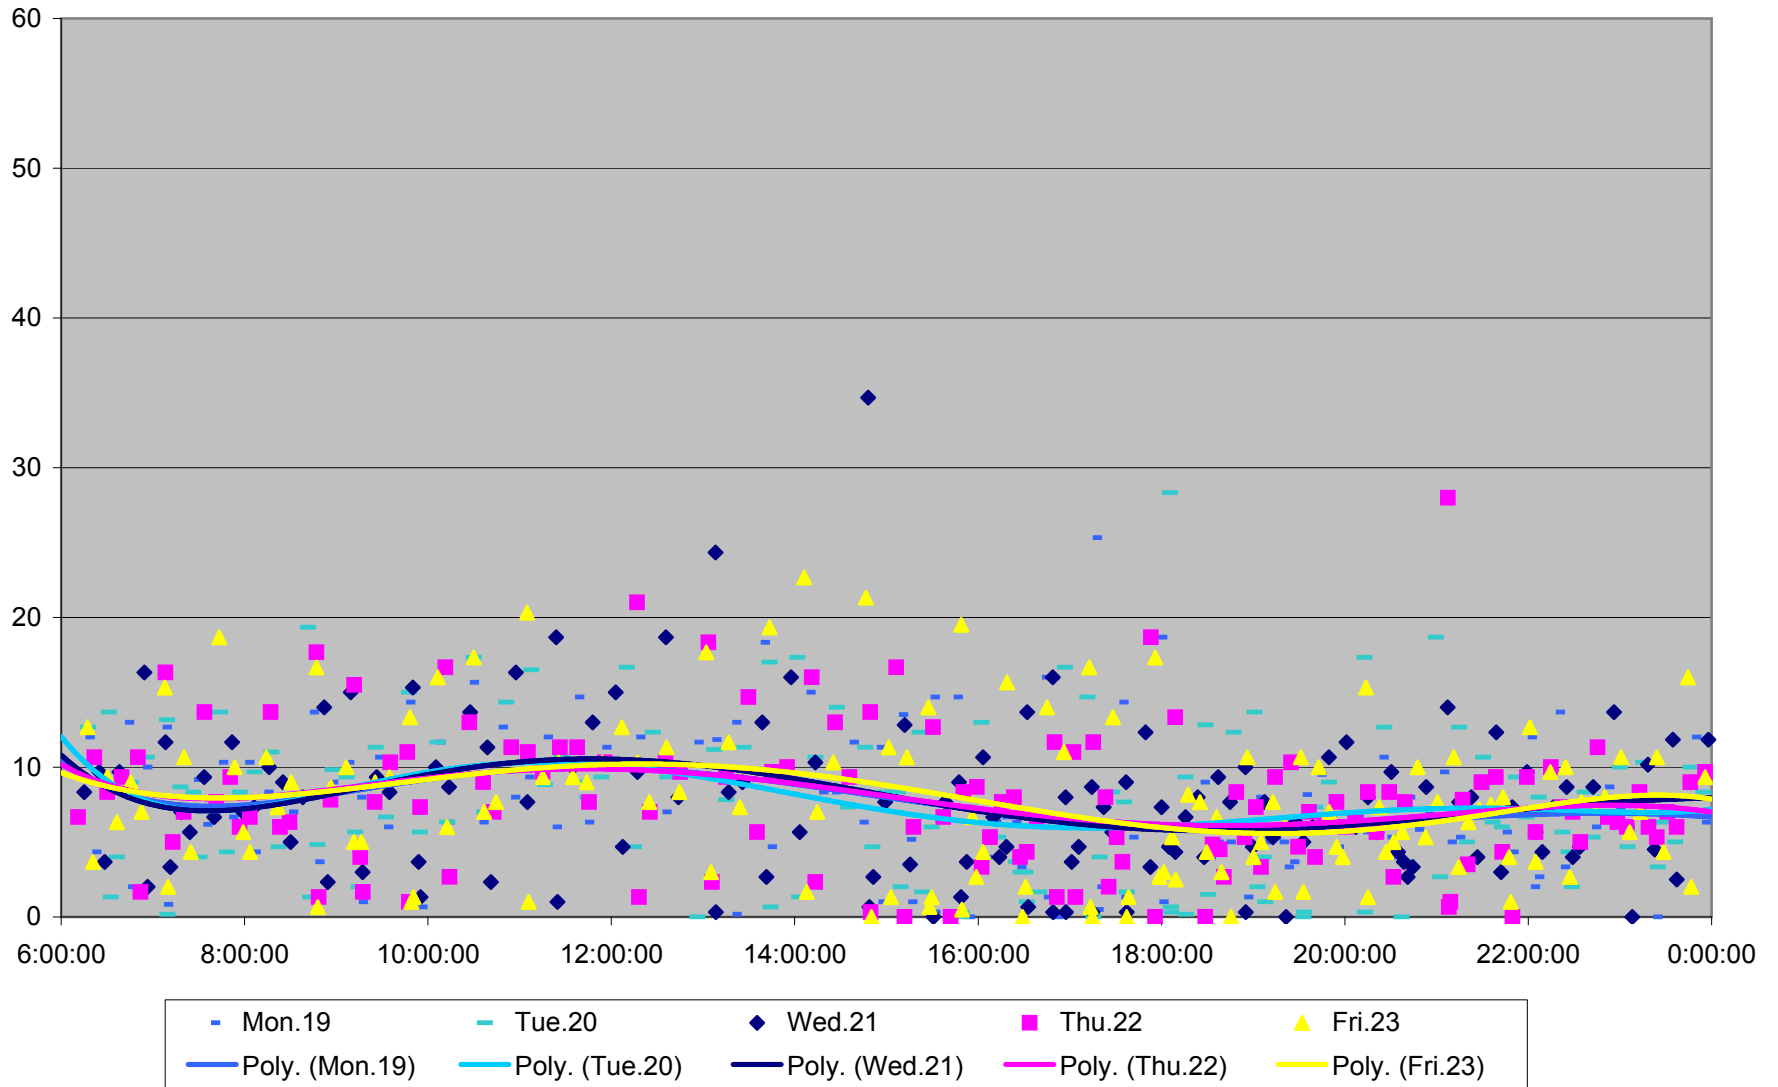

36 Finch West Headways at Martin Grove Eastbound March 2012

36 Finch West Headways at Martin Grove Eastbound March 2012

36 Finch West Headways at Martin Grove Eastbound March 2012

36 Finch West Headways at Martin Grove Eastbound March 2012

36 Finch West Headways at Martin Grove Eastbound March 2012

36 Finch West Headways at Martin Grove Eastbound March 2012

- | | | | | | | | | | | |
|----------|----------|----------|----------|----------|----------|----------|----------|----------|----------|----------|
| ◆ Thu.1 | ■ Fri.2 | ▲ Mon.5 | × Tue.6 | × Wed.7 | ● Thu.8 | + Fri.9 | - Mon.12 | - Tue.13 | ○ Wed.14 | □ Thu.15 |
| ▲ Fri.16 | × Mon.19 | × Tue.20 | ○ Wed.21 | + Thu.22 | - Fri.23 | - Mon.26 | ◇ Tue.27 | ■ Wed.28 | ▲ Thu.29 | × Fri.30 |