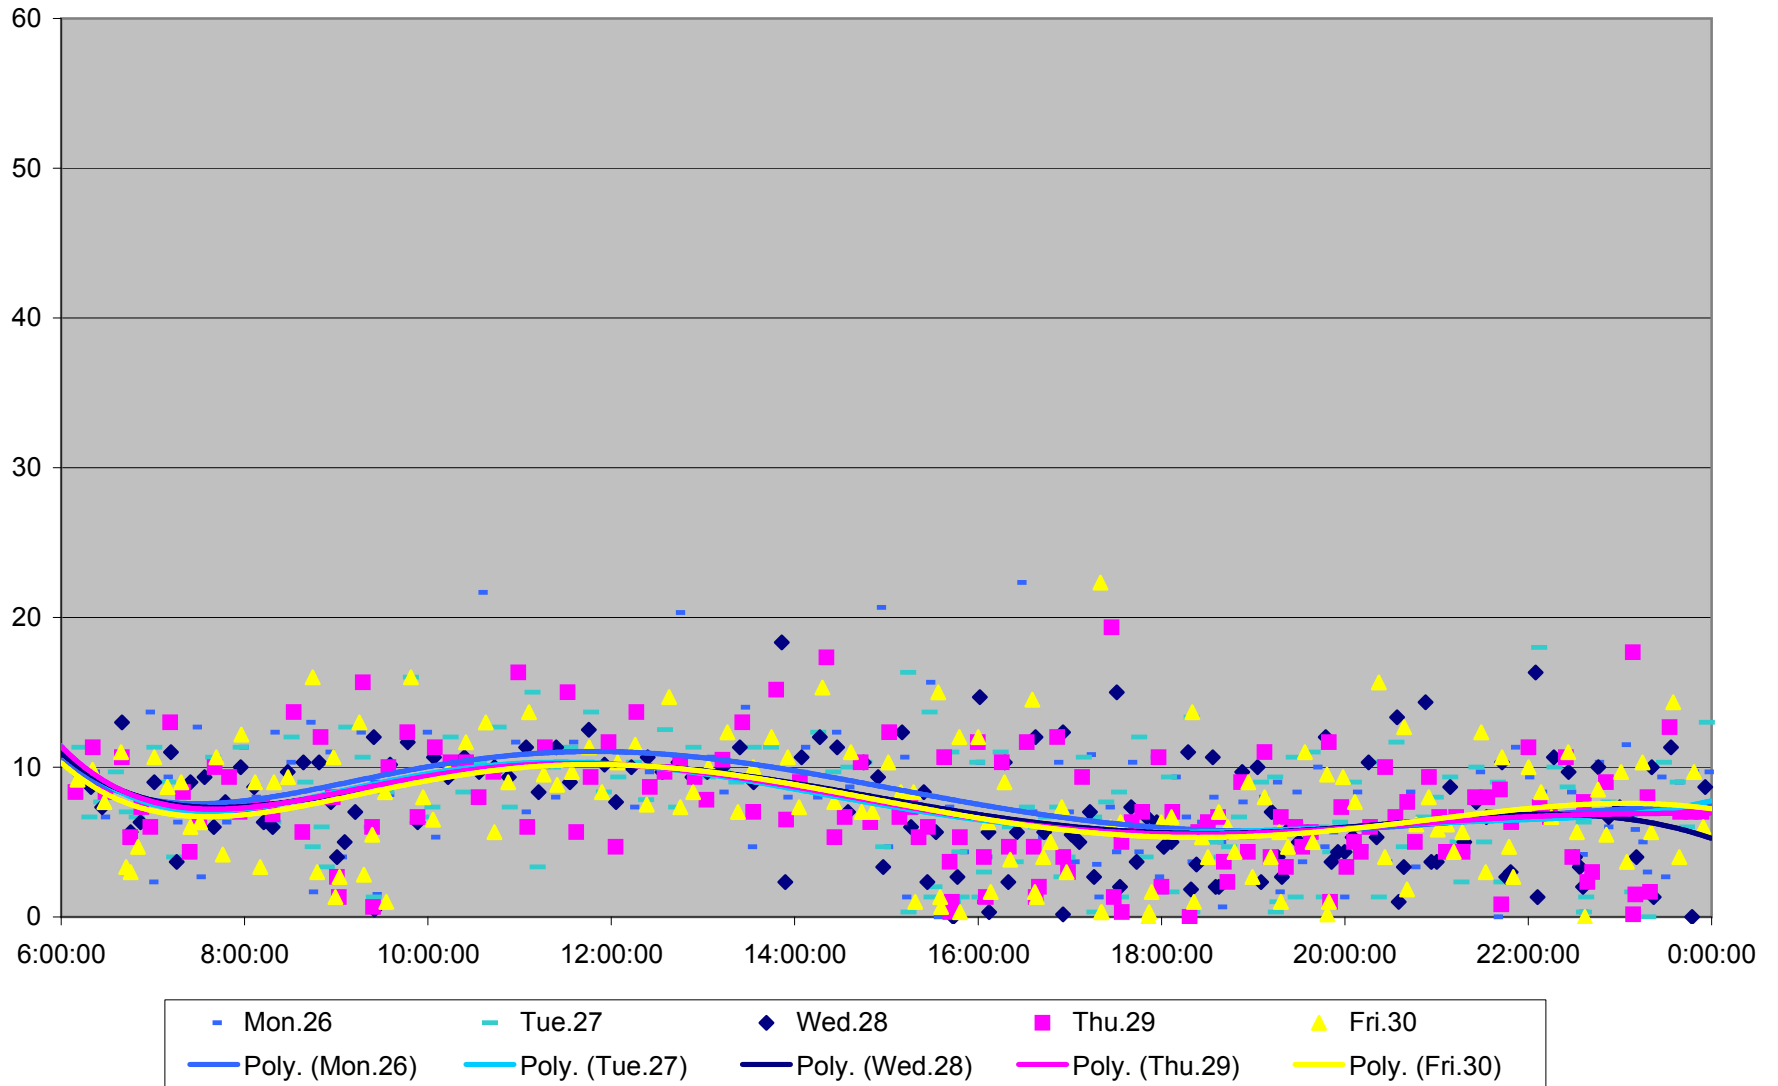

36 Finch West Headways at Martin Grove Eastbound March 2012

36 Finch West Headways at Martin Grove Eastbound March 2012

36 Finch West Headways at Martin Grove Eastbound March 2012

36 Finch West Headways at Martin Grove Eastbound March 2012

36 Finch West Headways at Martin Grove Eastbound March 2012

36 Finch West Headways at Martin Grove Eastbound March 2012

- | | | | | | | | | | | |
|----------|----------|----------|----------|----------|----------|----------|----------|----------|----------|----------|
| ◆ Thu.1 | ■ Fri.2 | ▲ Mon.5 | × Tue.6 | × Wed.7 | ● Thu.8 | + Fri.9 | - Mon.12 | - Tue.13 | ○ Wed.14 | □ Thu.15 |
| ▲ Fri.16 | × Mon.19 | × Tue.20 | ○ Wed.21 | + Thu.22 | - Fri.23 | - Mon.26 | ◇ Tue.27 | ■ Wed.28 | ▲ Thu.29 | × Fri.30 |