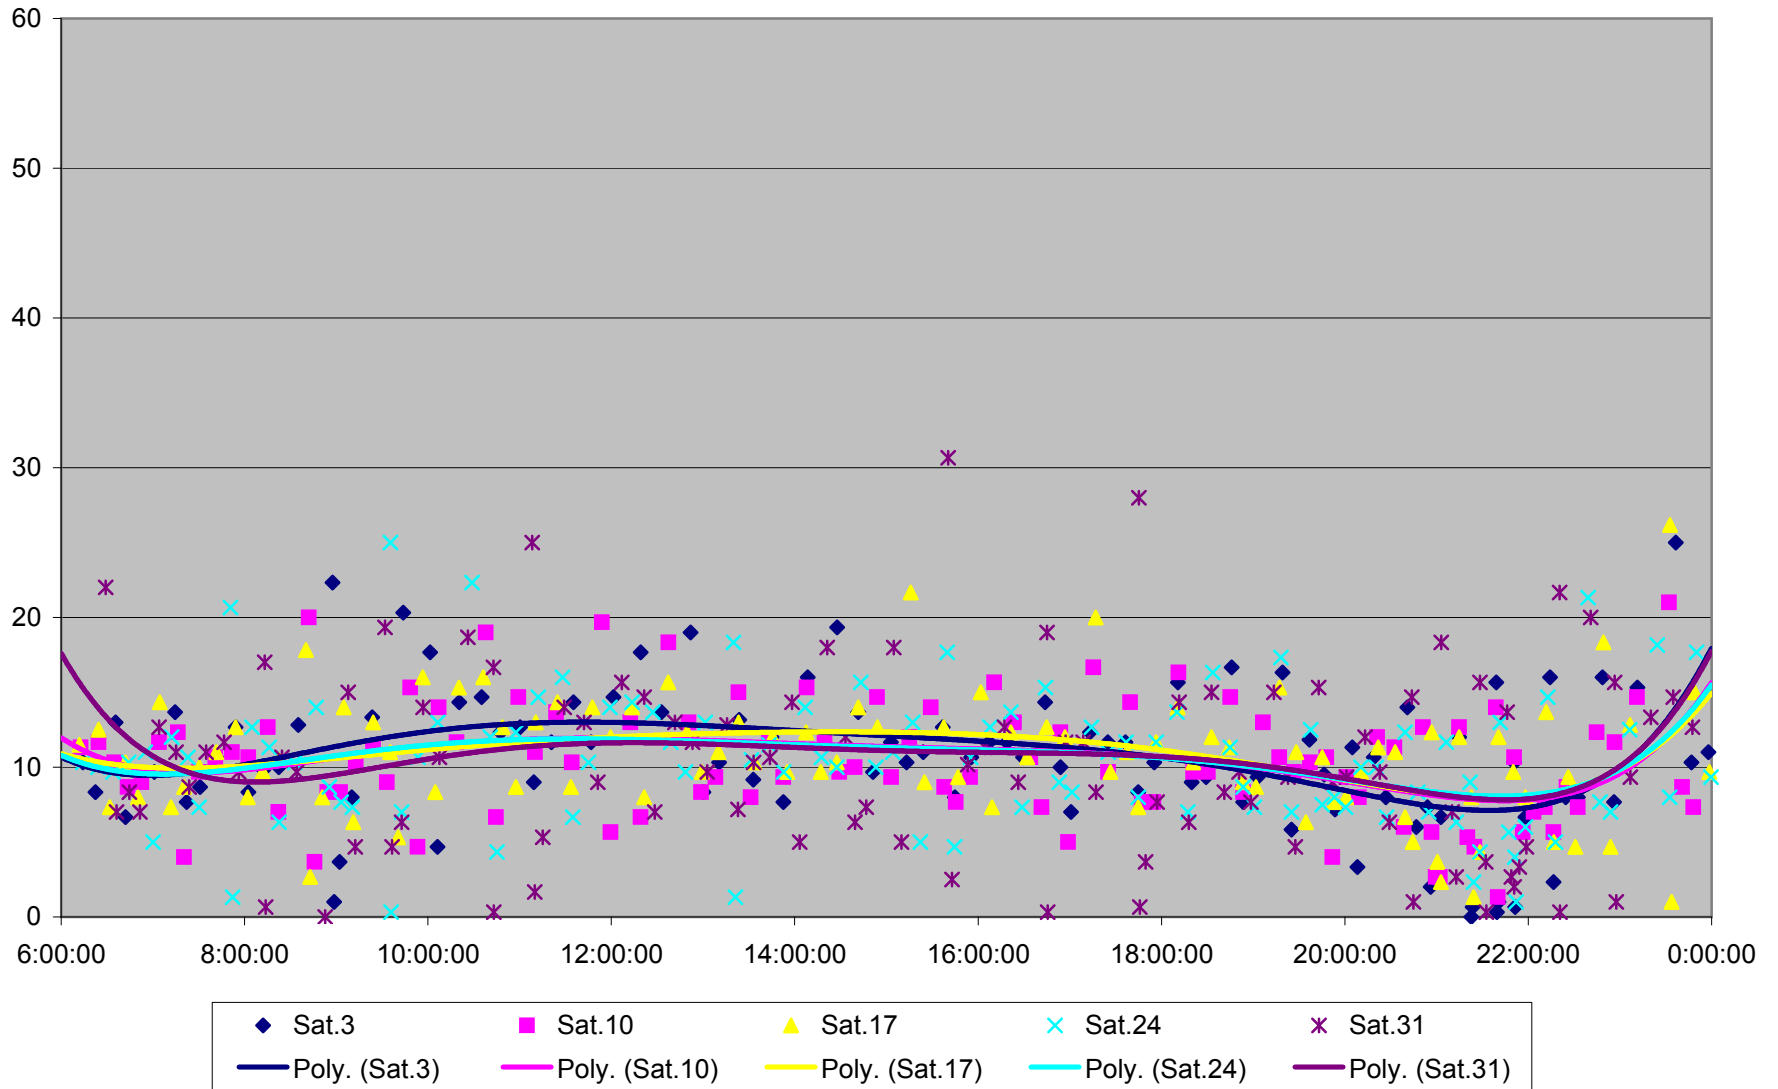

36 Finch West Headways at Martin Grove Eastbound March 2012

36 Finch West Headways at Martin Grove Eastbound March 2012

- | | | | | | | | | | | |
|----------|----------|----------|----------|----------|----------|----------|----------|----------|----------|----------|
| ◆ Thu.1 | ■ Fri.2 | ▲ Mon.5 | × Tue.6 | × Wed.7 | ● Thu.8 | + Fri.9 | - Mon.12 | - Tue.13 | ○ Wed.14 | □ Thu.15 |
| ▲ Fri.16 | × Mon.19 | × Tue.20 | ○ Wed.21 | + Thu.22 | - Fri.23 | - Mon.26 | ◇ Tue.27 | ■ Wed.28 | ▲ Thu.29 | × Fri.30 |

36 Finch West Headways at Martin Grove Eastbound March 2012

36 Finch West Headways at Martin Grove Eastbound March 2012