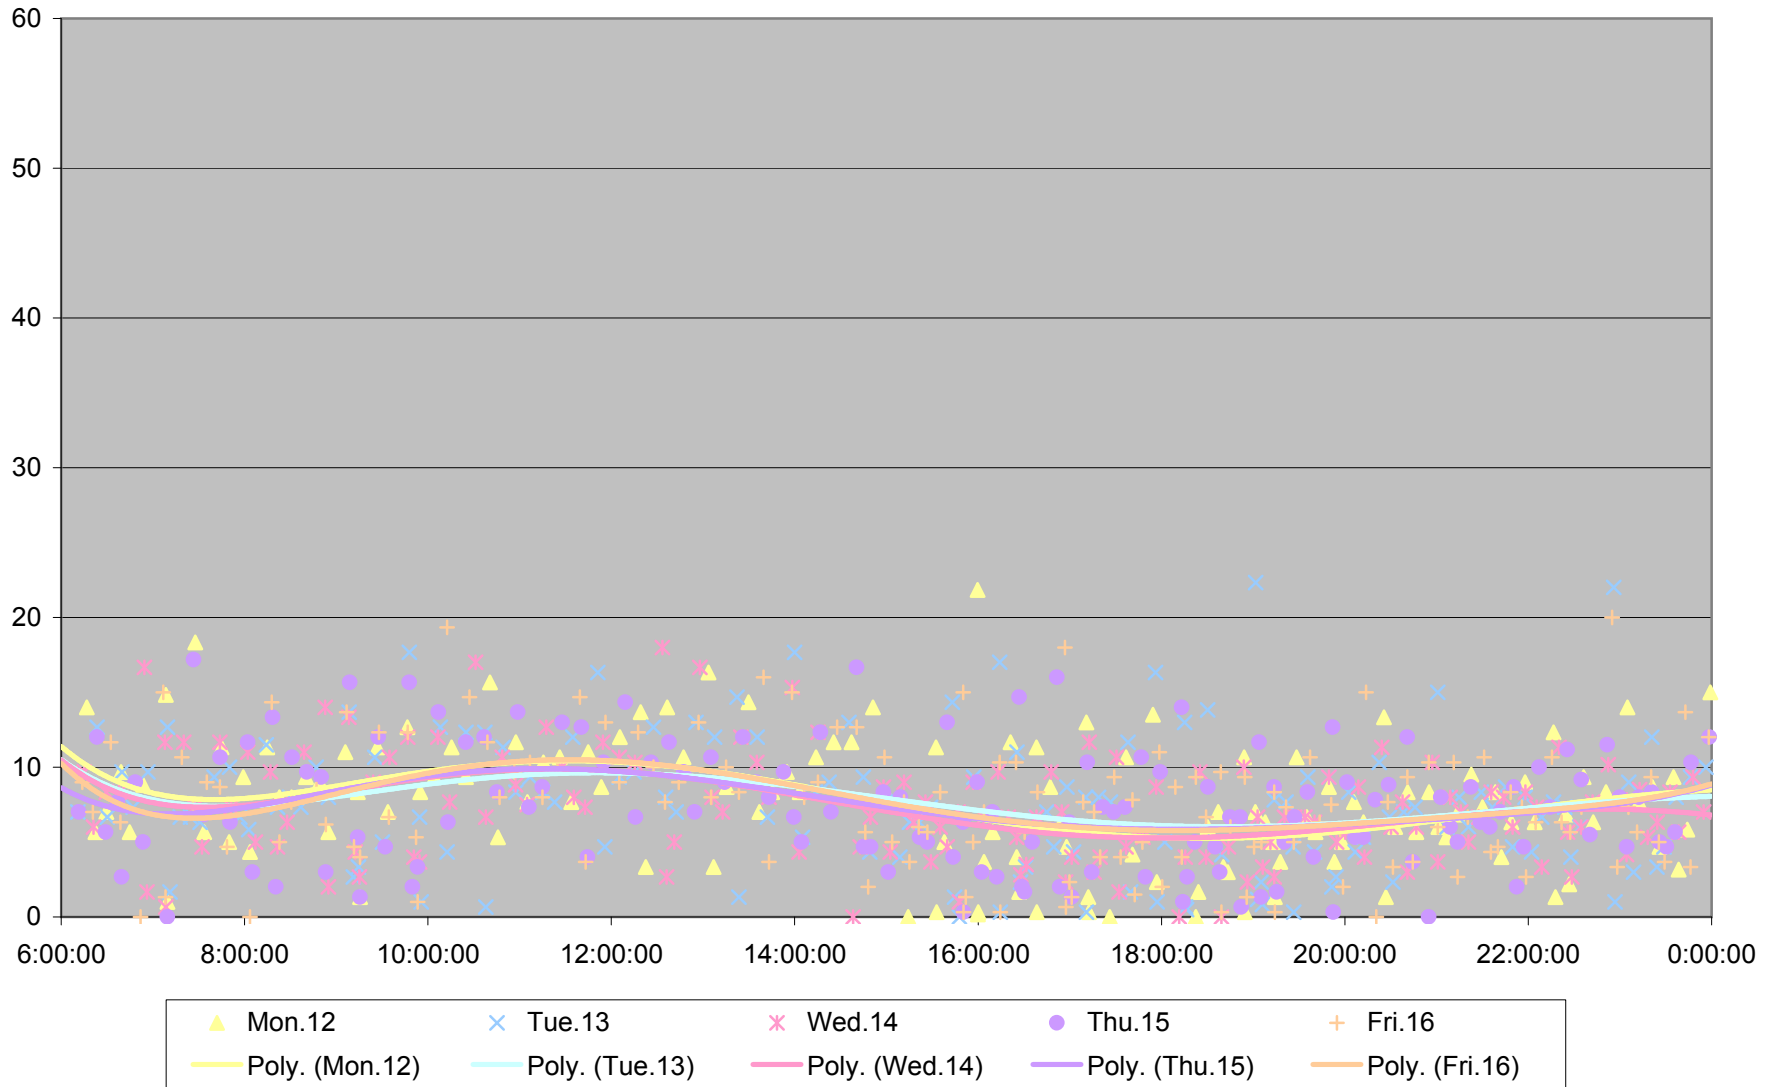

36 Finch West Headways at Martin Grove Eastbound March 2012

36 Finch West Headways at Martin Grove Eastbound March 2012

36 Finch West Headways at Martin Grove Eastbound March 2012

36 Finch West Headways at Martin Grove Eastbound March 2012

36 Finch West Headways at Martin Grove Eastbound March 2012

36 Finch West Headways at Martin Grove Eastbound March 2012

- | | | | | | | | | | | |
|----------|----------|----------|----------|----------|----------|----------|----------|----------|----------|----------|
| ◆ Thu.1 | ■ Fri.2 | ▲ Mon.5 | × Tue.6 | × Wed.7 | ● Thu.8 | + Fri.9 | - Mon.12 | - Tue.13 | ○ Wed.14 | □ Thu.15 |
| ▲ Fri.16 | × Mon.19 | × Tue.20 | ○ Wed.21 | + Thu.22 | - Fri.23 | - Mon.26 | ◇ Tue.27 | ■ Wed.28 | ▲ Thu.29 | × Fri.30 |

36 Finch West Headways at Martin Grove Eastbound March 2012

36 Finch West Headways at Martin Grove Eastbound March 2012