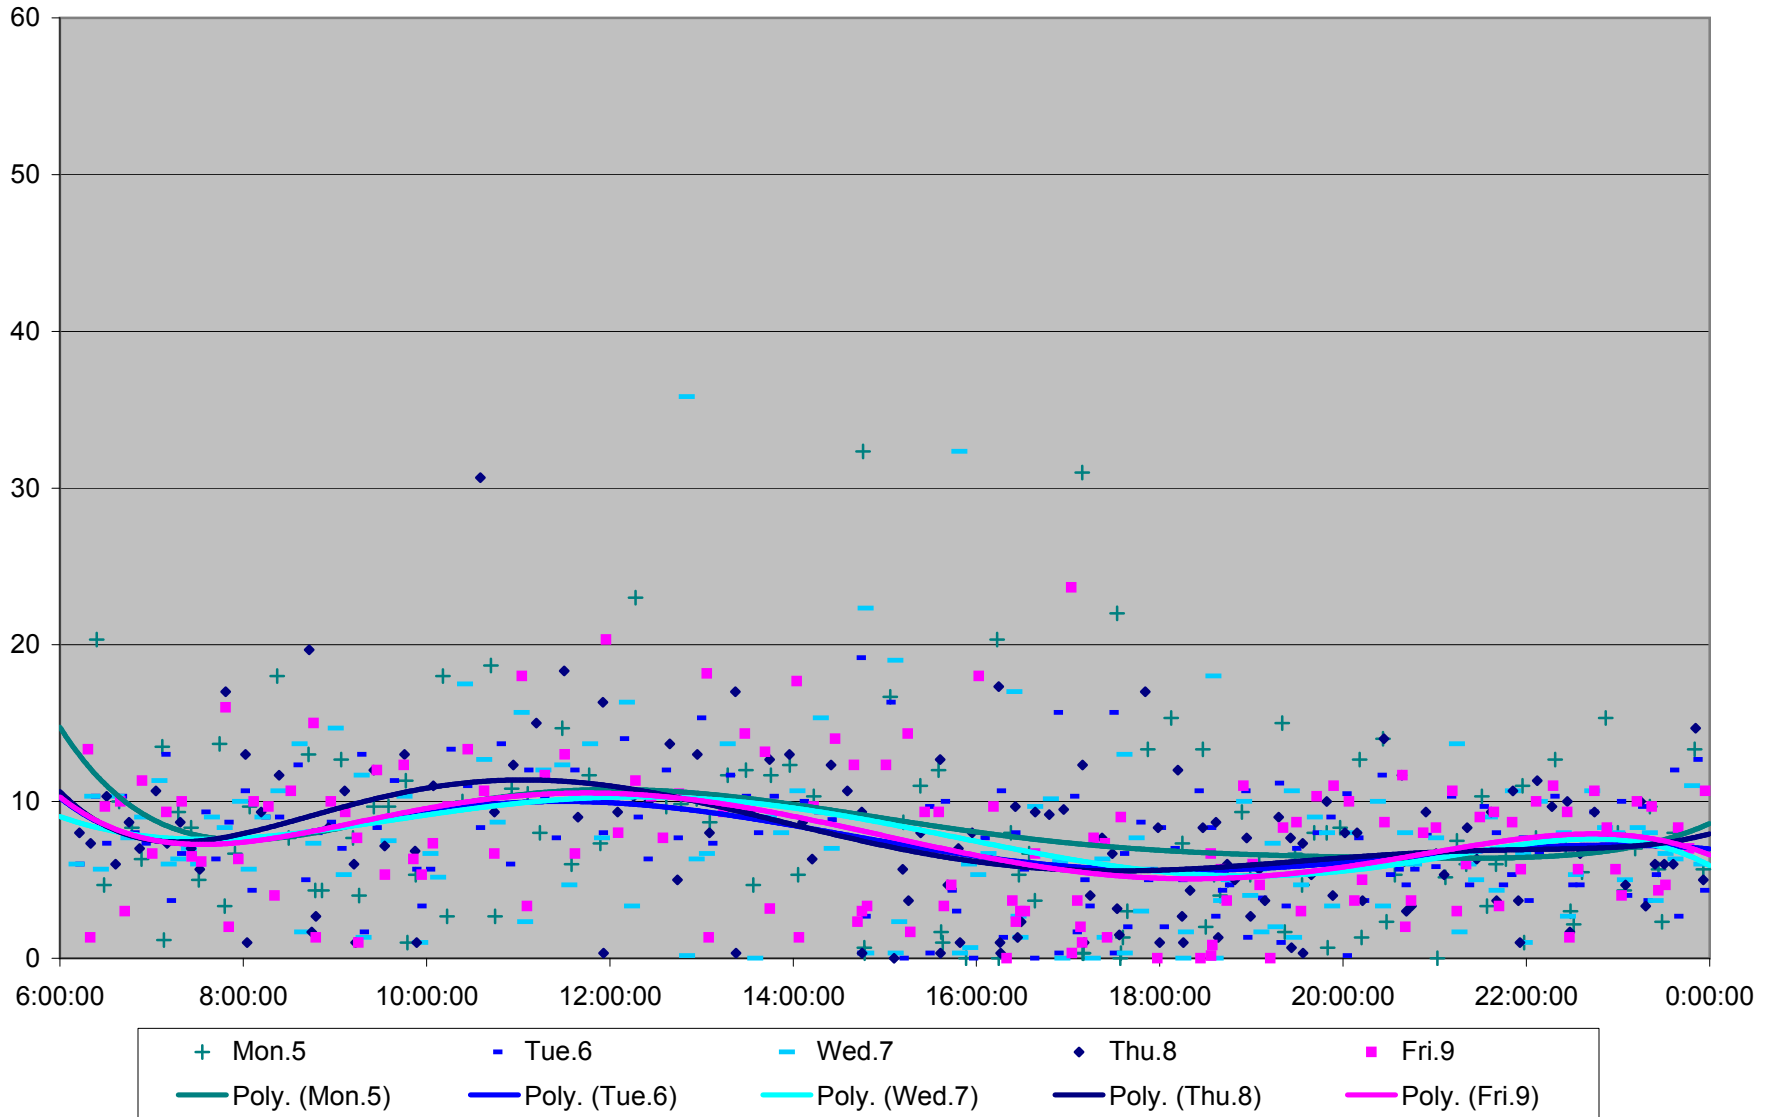

36 Finch West Headways at Martin Grove Eastbound March 2012

36 Finch West Headways at Martin Grove Eastbound March 2012

36 Finch West Headways at Martin Grove Eastbound March 2012

36 Finch West Headways at Martin Grove Eastbound March 2012

36 Finch West Headways at Martin Grove Eastbound March 2012

36 Finch West Headways at Martin Grove Eastbound March 2012

- | | | | | | | | | | | |
|----------|----------|----------|----------|----------|----------|----------|----------|----------|----------|----------|
| ◆ Thu.1 | ■ Fri.2 | ▲ Mon.5 | × Tue.6 | × Wed.7 | ● Thu.8 | + Fri.9 | - Mon.12 | - Tue.13 | ○ Wed.14 | □ Thu.15 |
| ▲ Fri.16 | × Mon.19 | × Tue.20 | ○ Wed.21 | + Thu.22 | - Fri.23 | - Mon.26 | ◇ Tue.27 | ■ Wed.28 | ▲ Thu.29 | × Fri.30 |