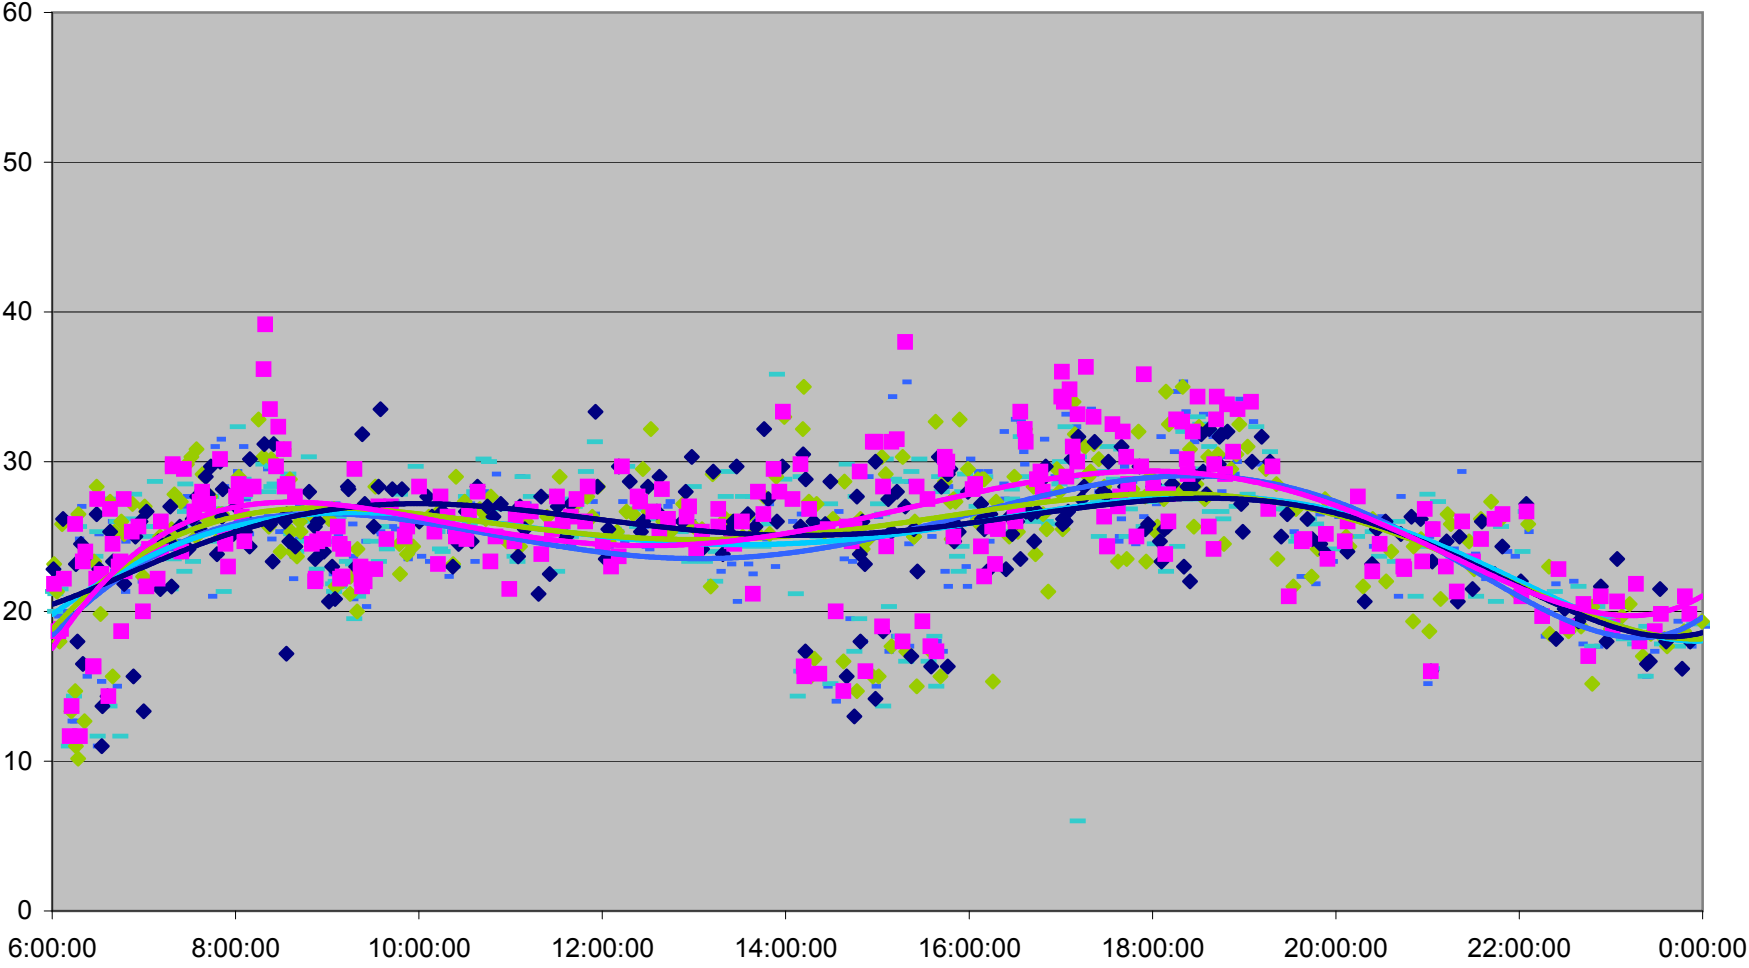

36 Finch West Link Times From Jane To Yonge Eastbound March 2012