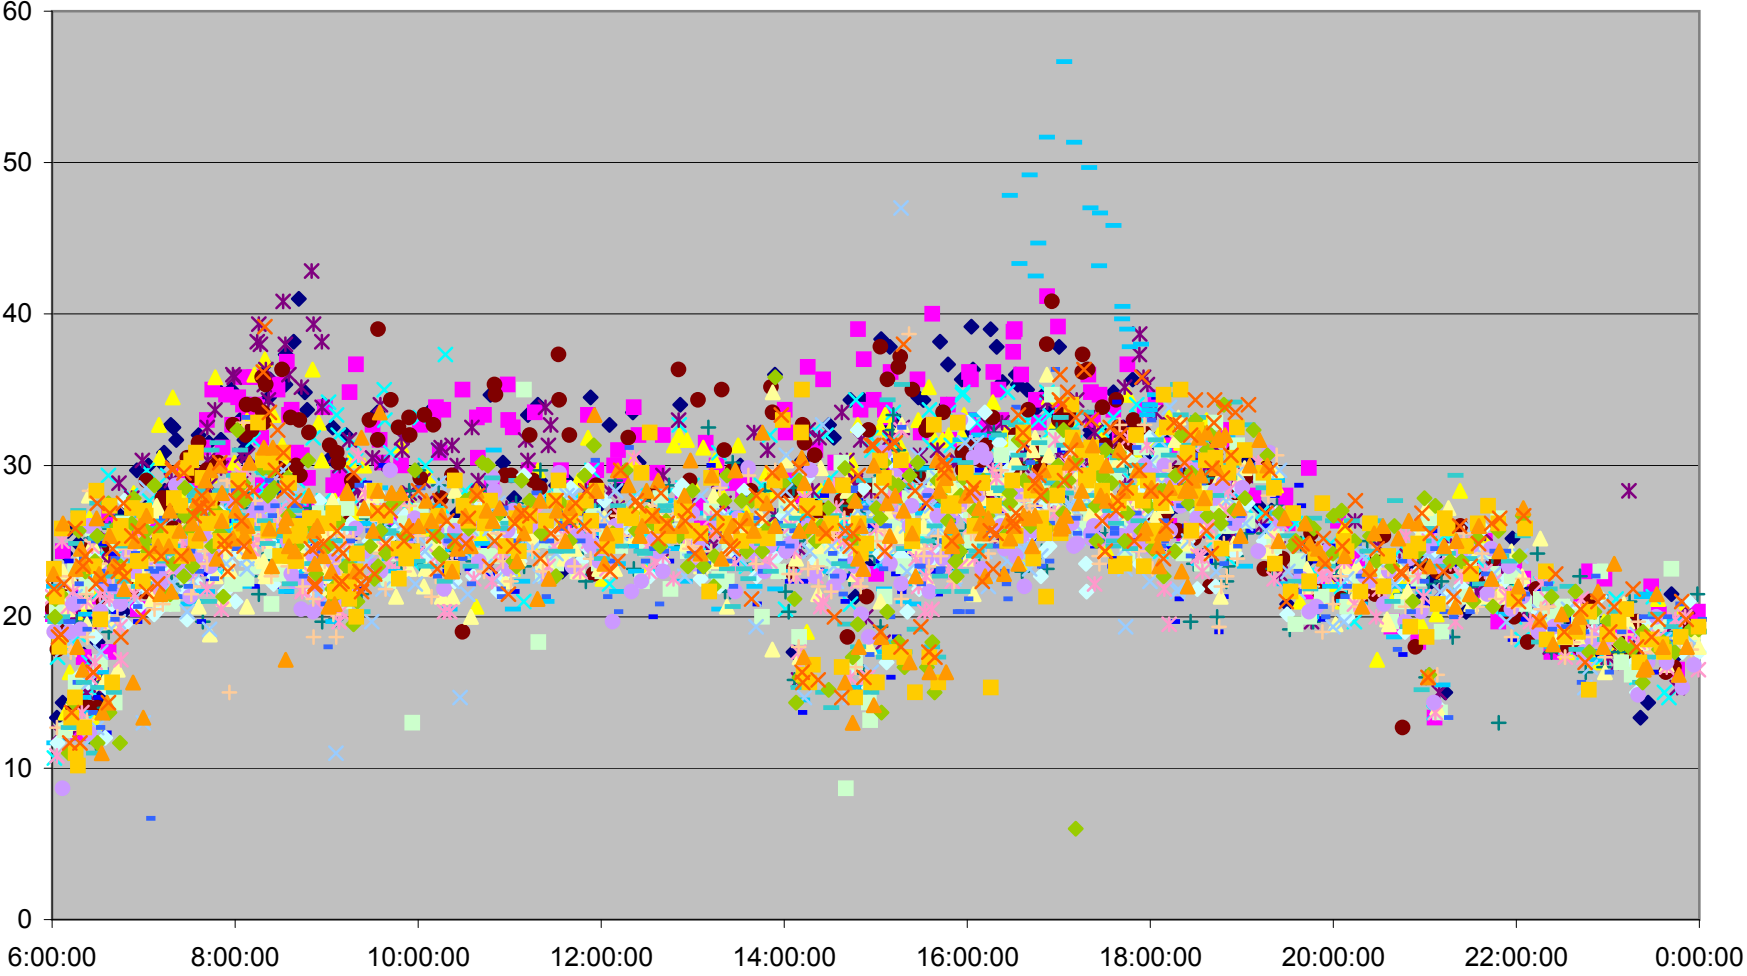

36 Finch West Link Times From Jane To Yonge Eastbound March 2012

◆ Thu.1	■ Fri.2	▲ Mon.5	× Tue.6	× Wed.7	● Thu.8	+ Fri.9	- Mon.12	- Tue.13	◇ Wed.14	■ Thu.15	▲ Fri.16
× Mon.19	× Tue.20	● Wed.21	+ Thu.22	- Fri.23	- Mon.26	◇ Tue.27	■ Wed.28	▲ Thu.29	× Fri.30