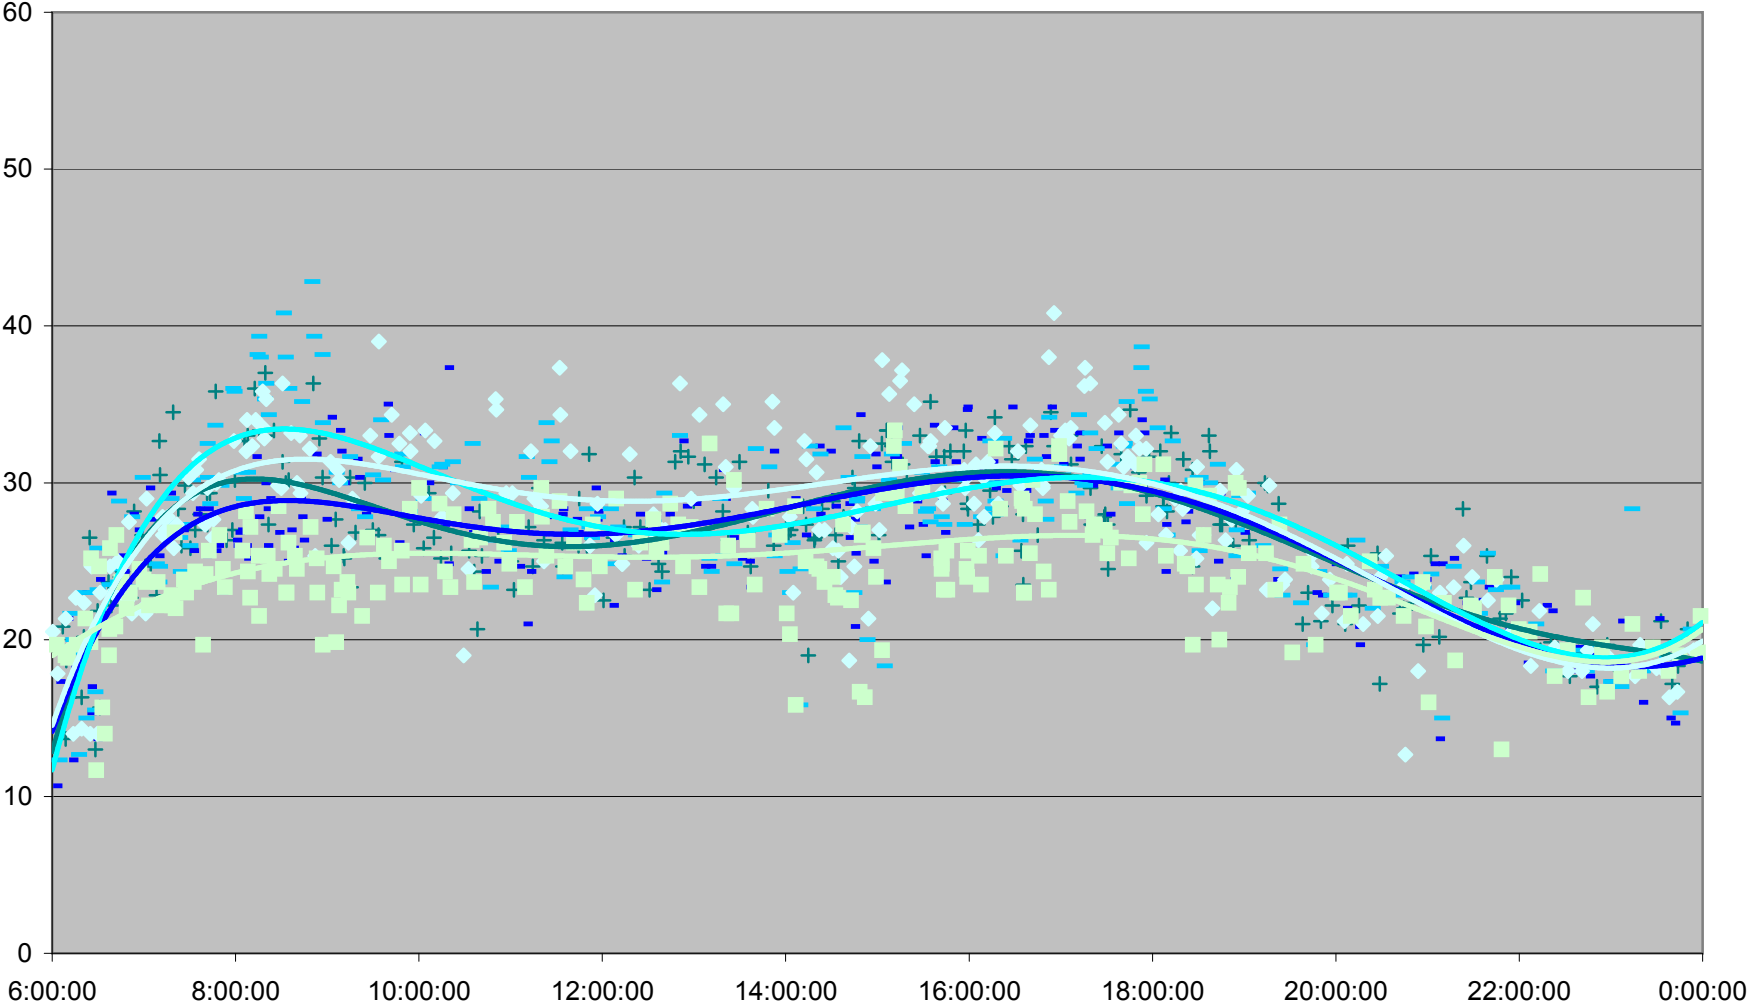

36 Finch West Link Times From Jane To Yonge Eastbound March 2012