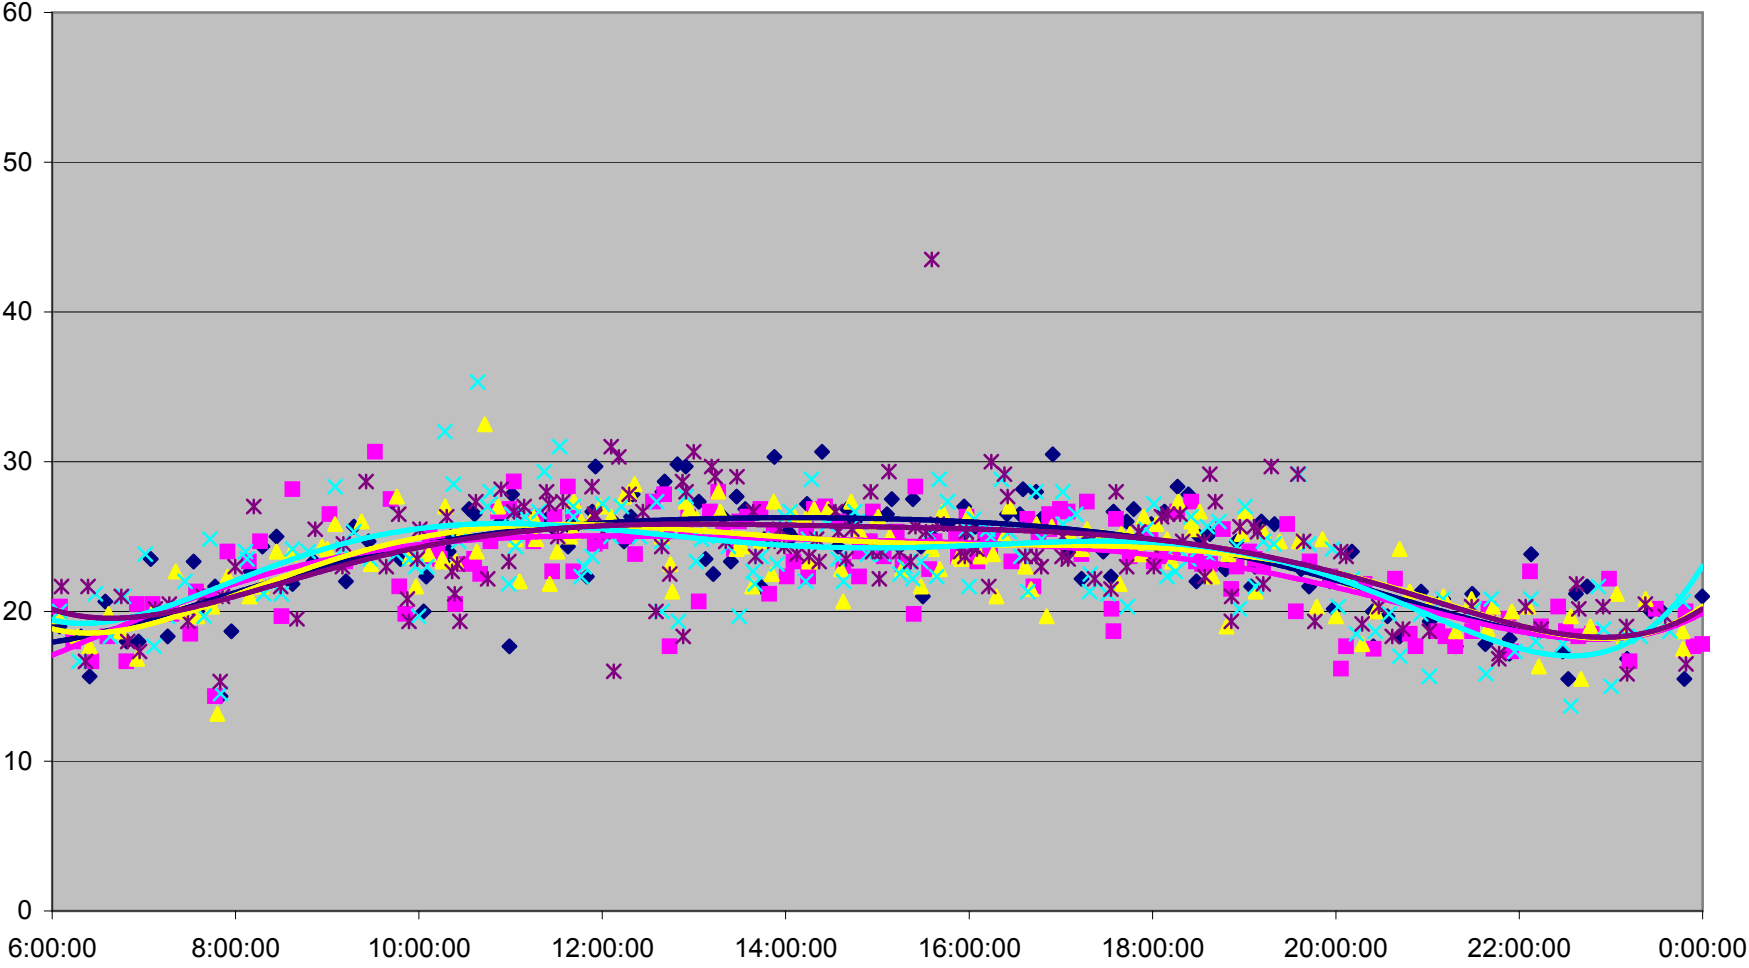

36 Finch West Link Times From Jane To Yonge Eastbound March 2012