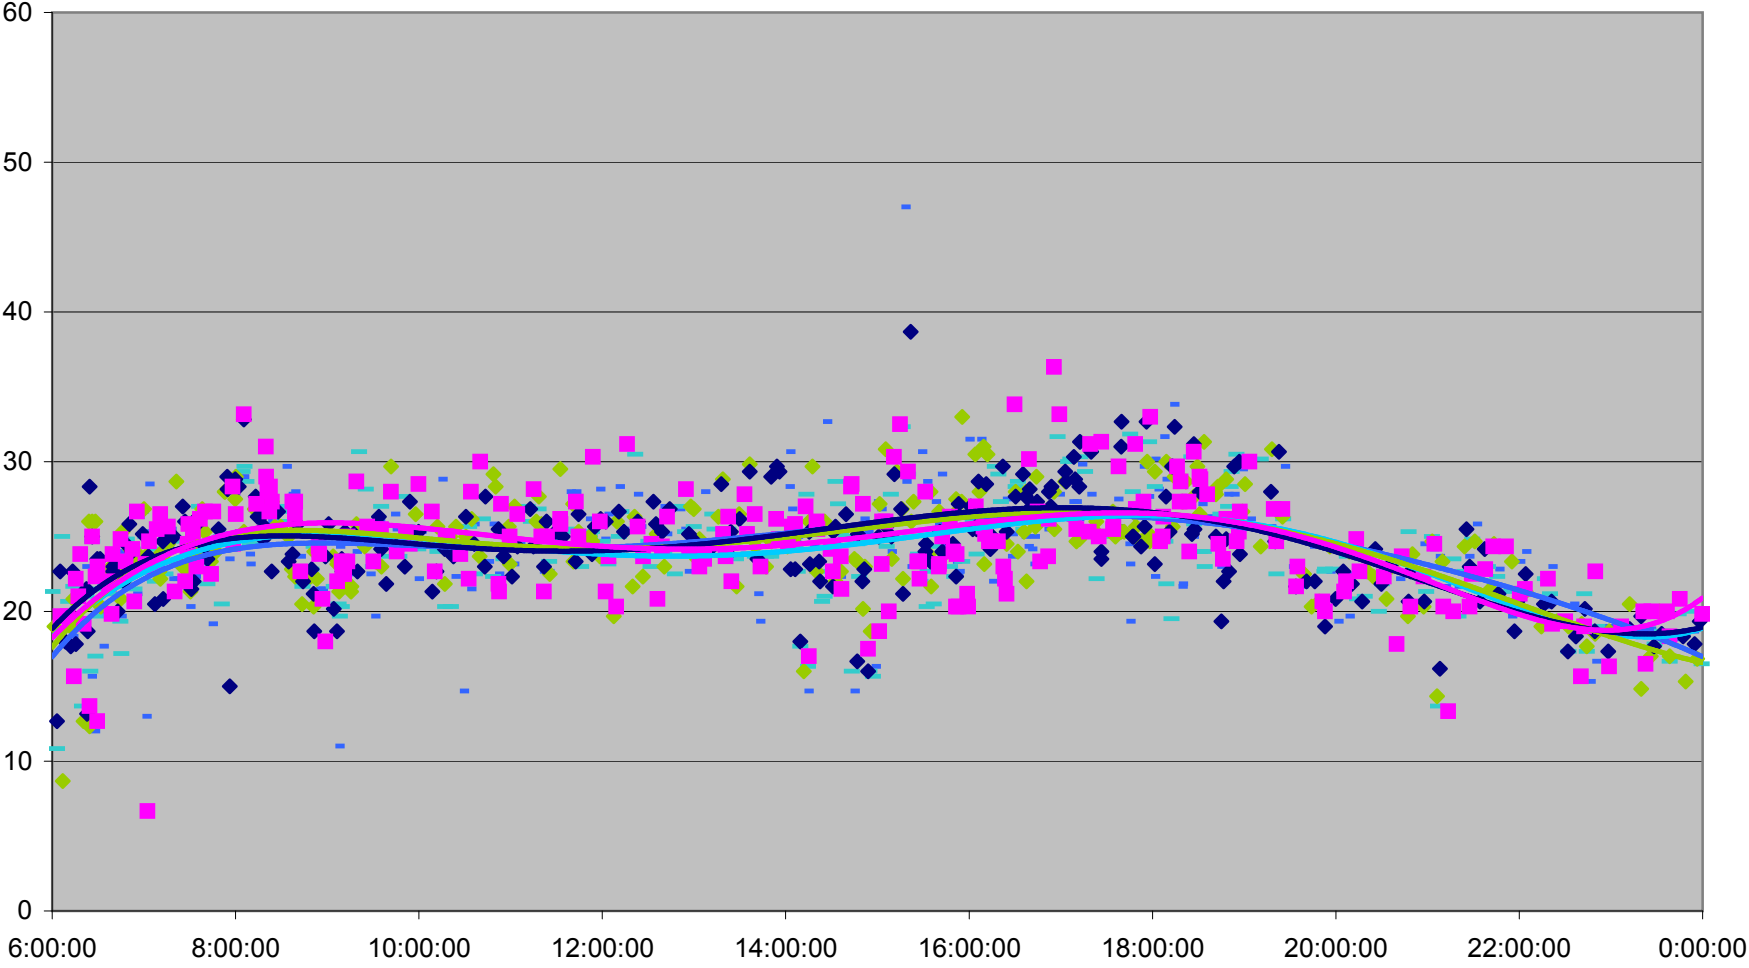

36 Finch West Link Times From Jane To Yonge Eastbound March 2012