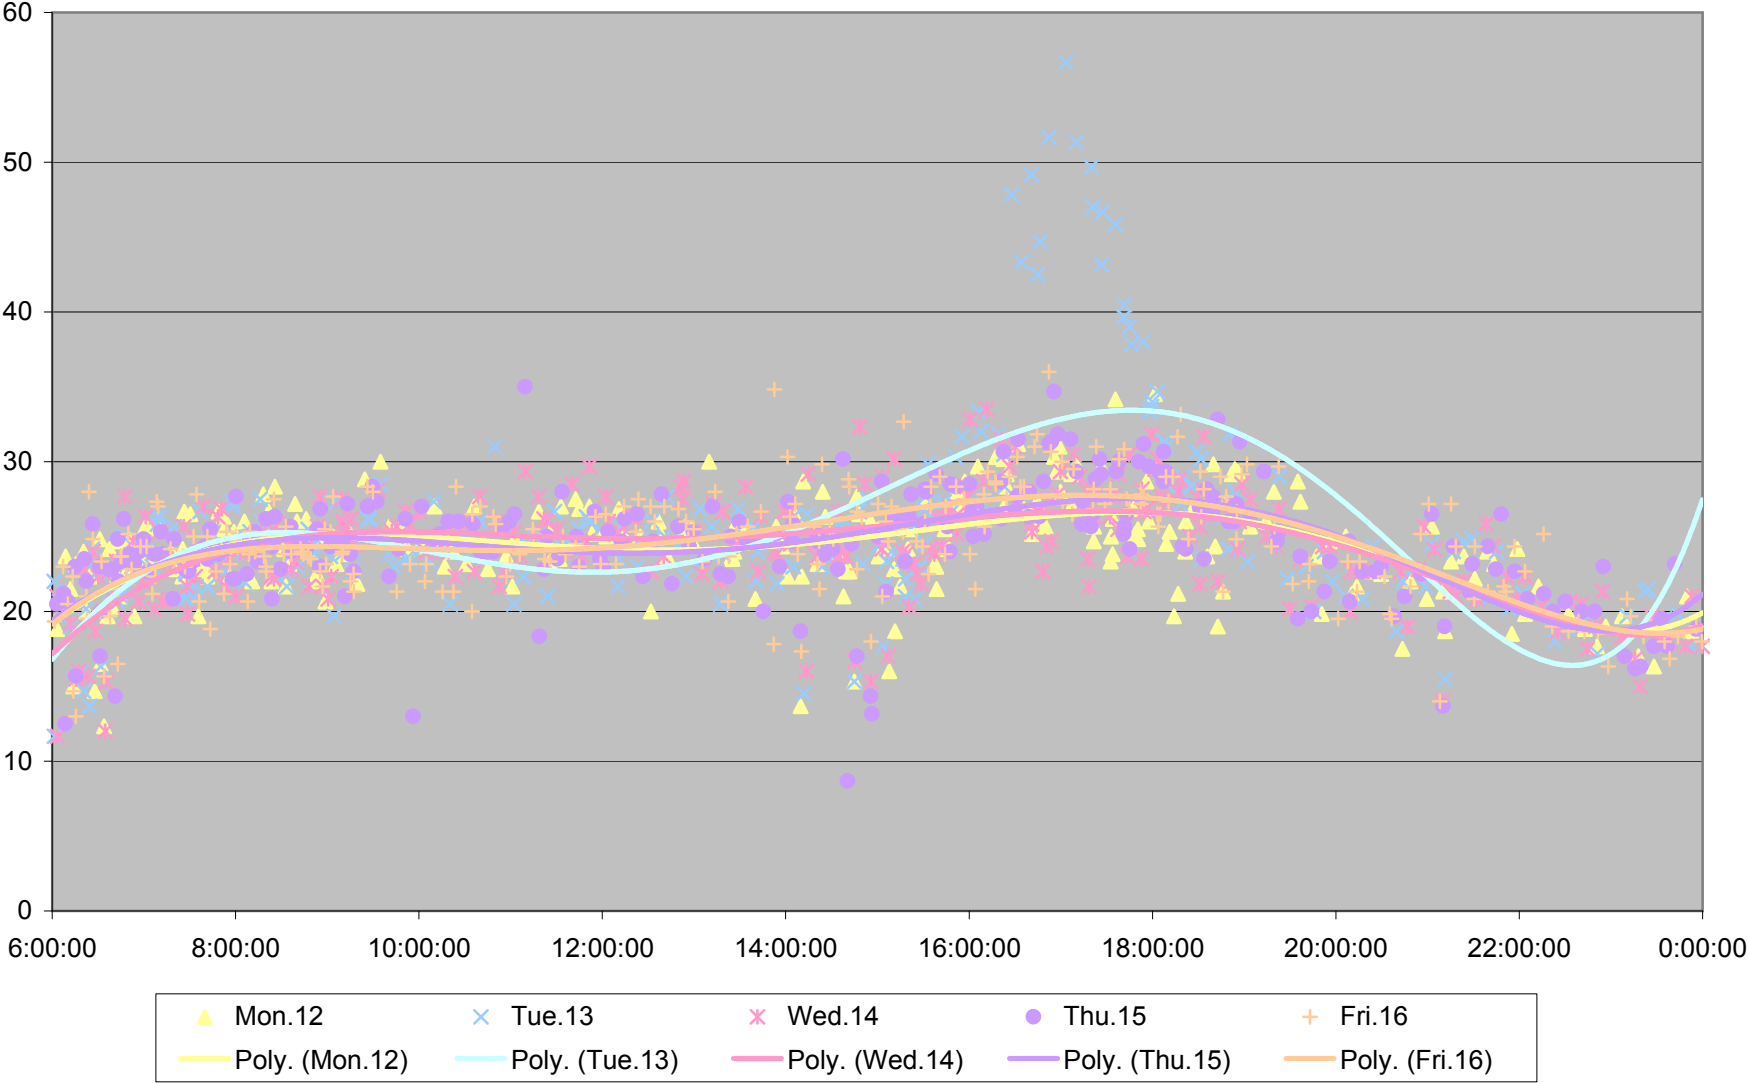

36 Finch West Link Times From Jane To Yonge Eastbound March 2012