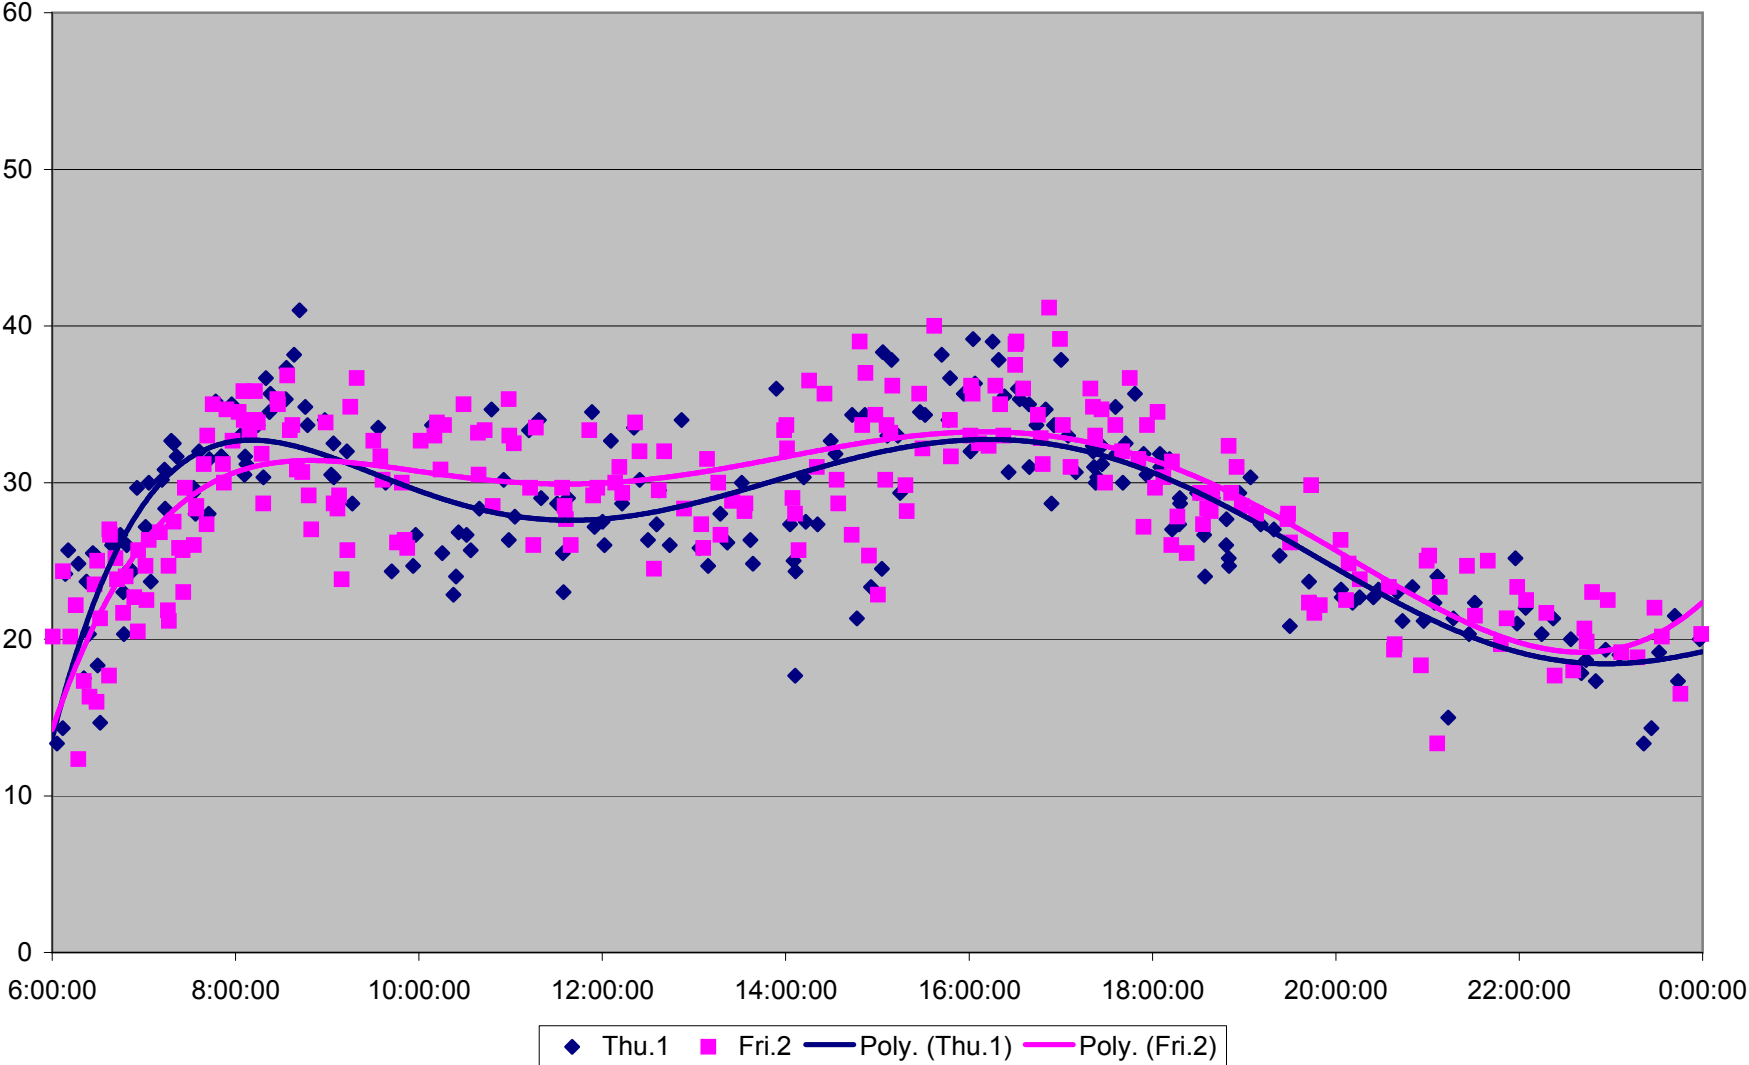

36 Finch West Link Times From Jane To Yonge Eastbound March 2012