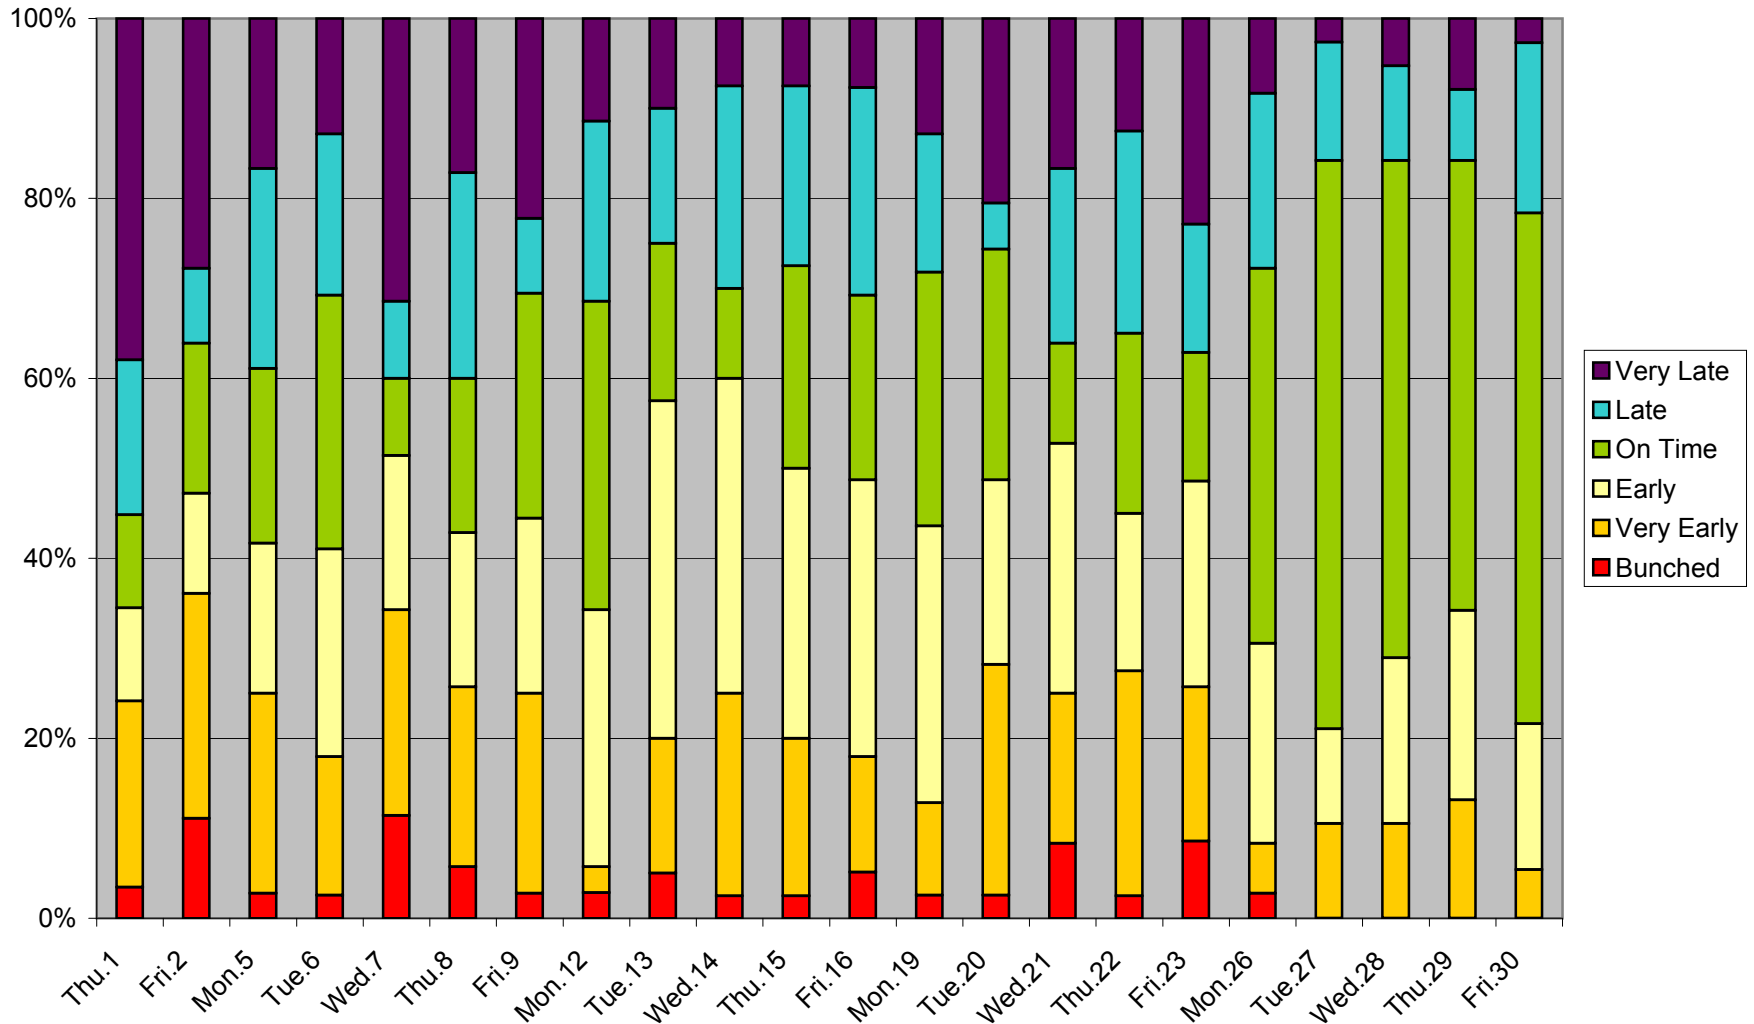

36 Finch West Headway Counts at Humberwood N of Loop Eastbound March 2012 AM Peak 6:00-9:00

36 Finch West Headway Counts at Humberwood N of Loop Eastbound March 2012 Midday 9:00-15:00

**36 Finch West Headway Counts at Humberwood N of Loop Eastbound March 2012 PM Peak
15:00-19:00**

**36 Finch West Headway Counts at Humberwood N of Loop Eastbound March 2012 Early Eve
19:00-22:00**

36 Finch West Headway Counts at Humberwood N of Loop Eastbound March 2012 Late Eve 22:00-24:00

36 Finch West Headway Counts at Humberwood N of Loop Eastbound March 2012 On Time KPI Weekdays