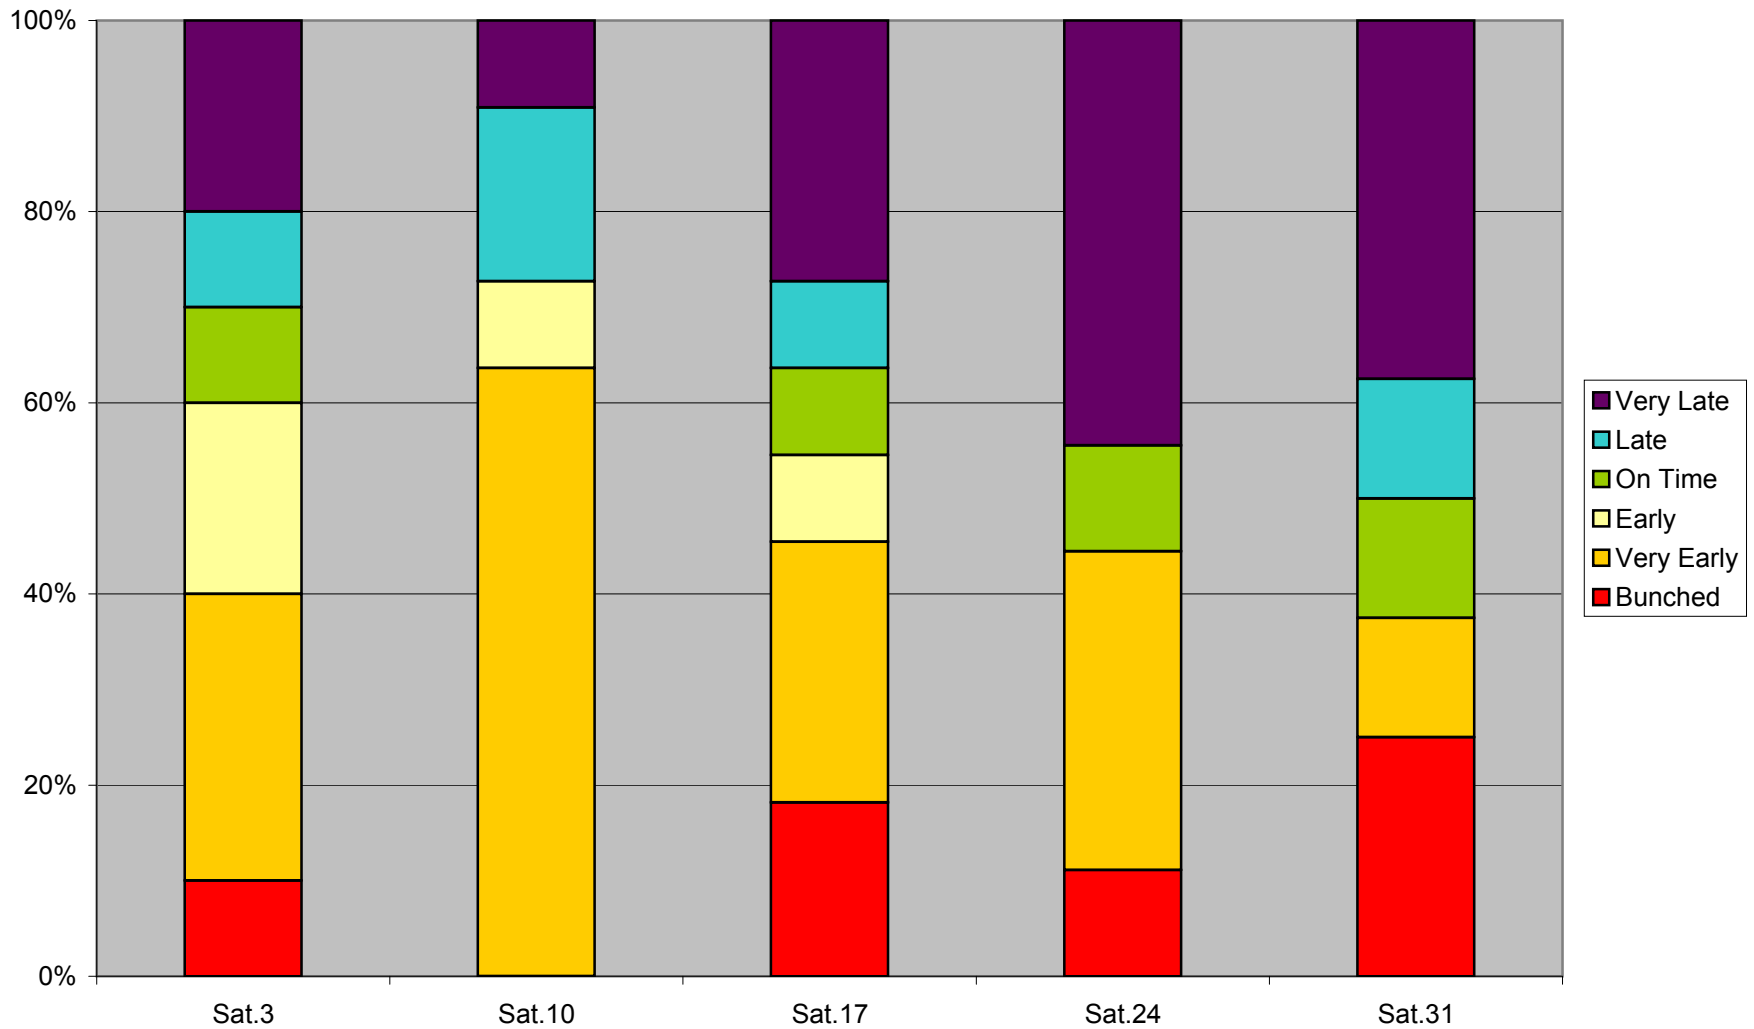

**36 Finch West Headway Counts at Humberwood N of Loop Eastbound March 2012 Sat Late
Eve 22:00-24:00**