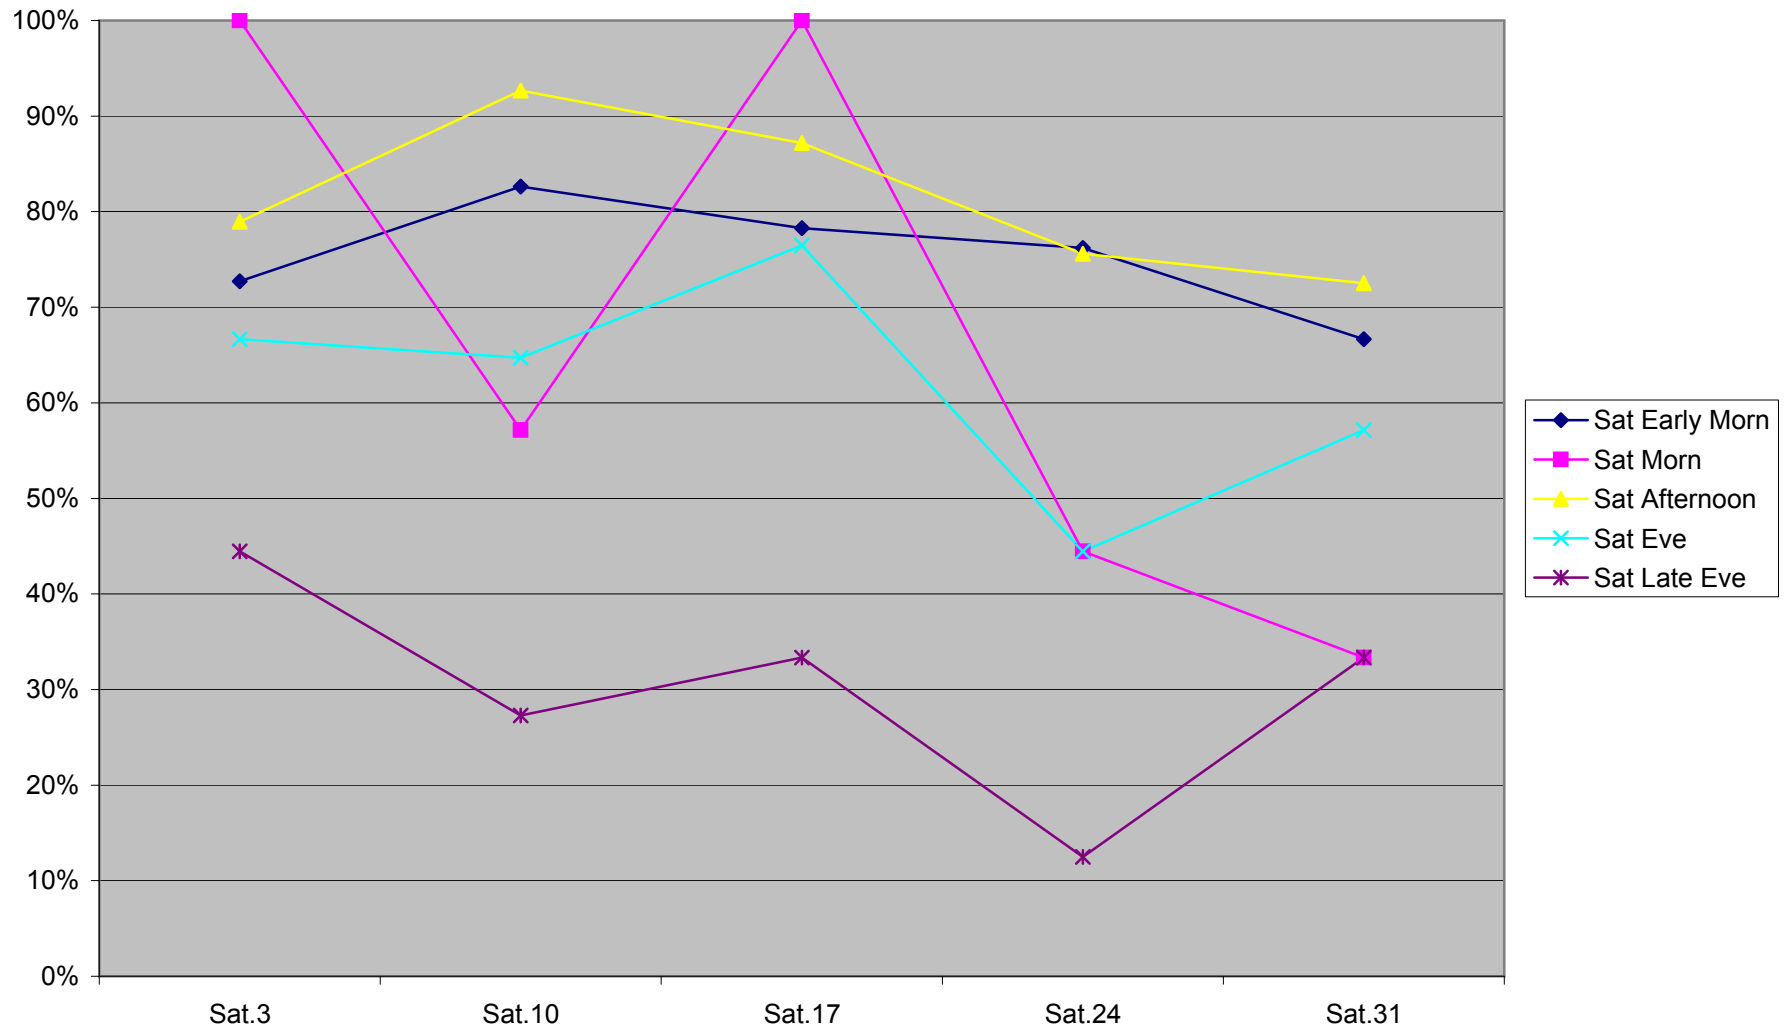

**36 Finch West Headway Counts at Humberwood N of Loop Eastbound March 2012 Sat
Afternoon 12:00-19:30**

**36 Finch West Headway Counts at Humberwood N of Loop Eastbound March 2012 Sat Eve
19:30-22:00**

**36 Finch West Headway Counts at Humberwood N of Loop Eastbound March 2012 Sat Late
Eve 22:00-24:00**

36 Finch West Headway Counts at Humberwood N of Loop Eastbound March 2012 On Time KPI Saturdays

**36 Finch West Headway Counts at Humberwood N of Loop Eastbound March 2012 Sun Early
Morn 6:00-9:00**