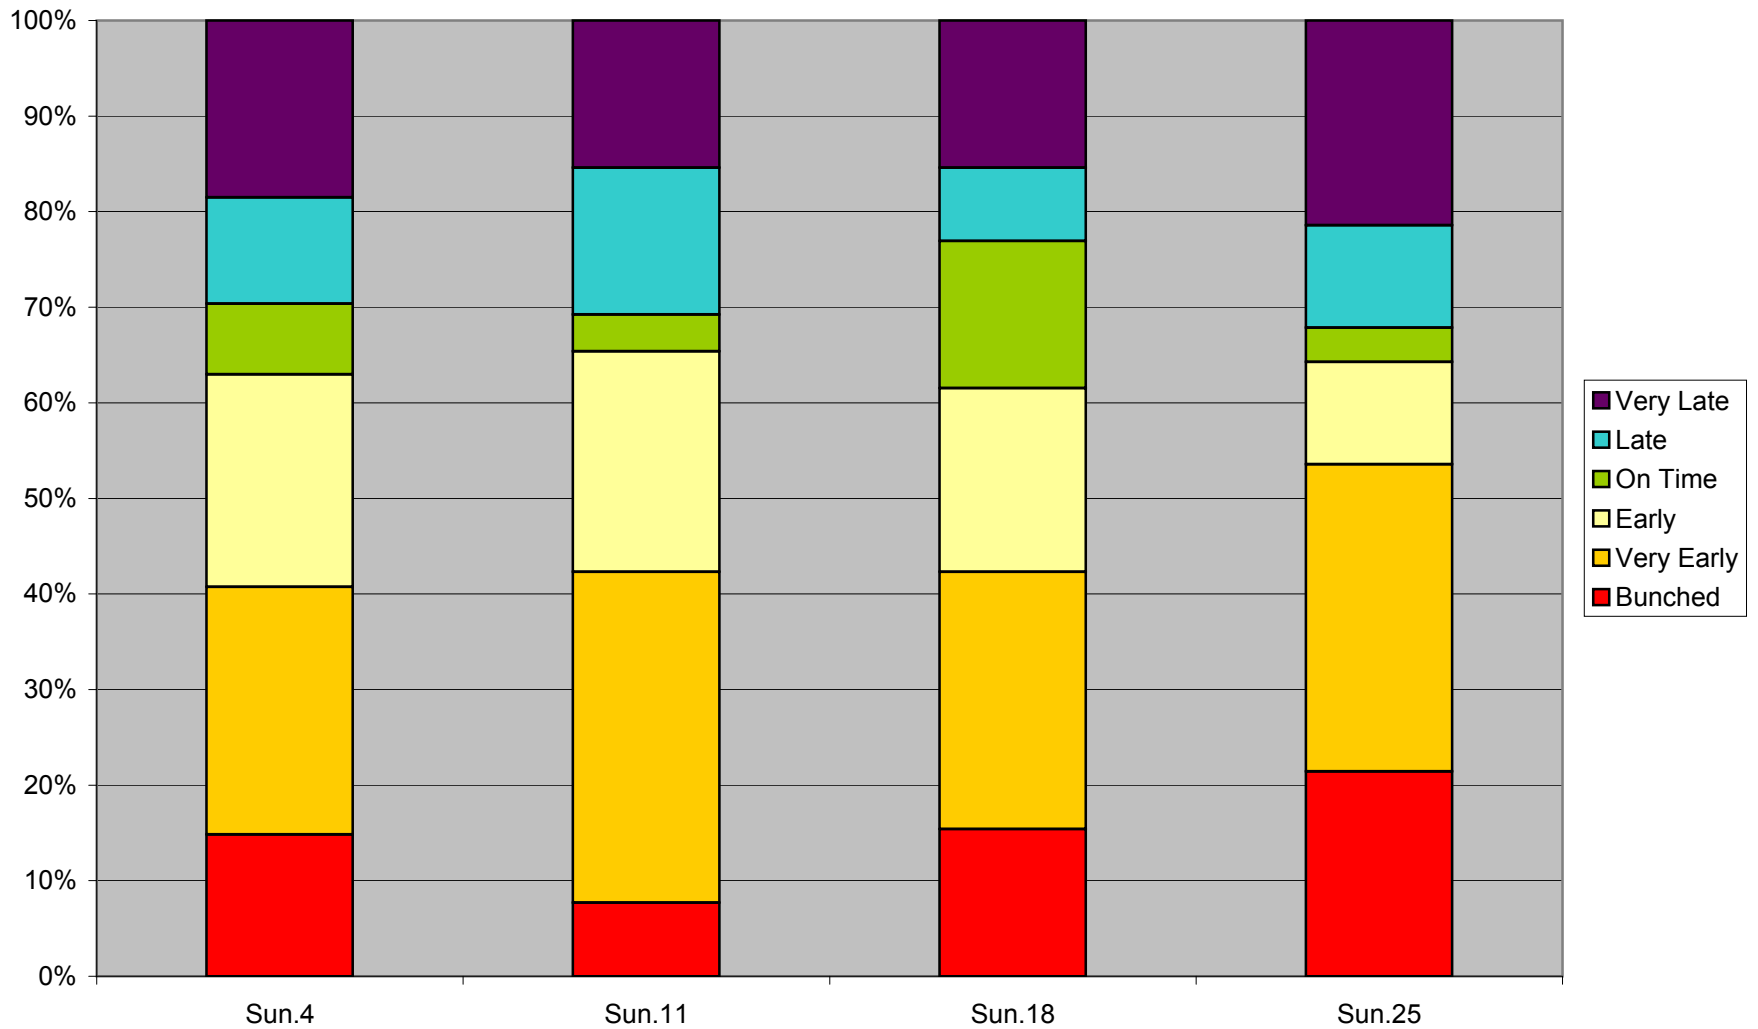

**36 Finch West Headway Counts at Humberwood N of Loop Eastbound March 2012 Sun Eve
19:00-22:30**