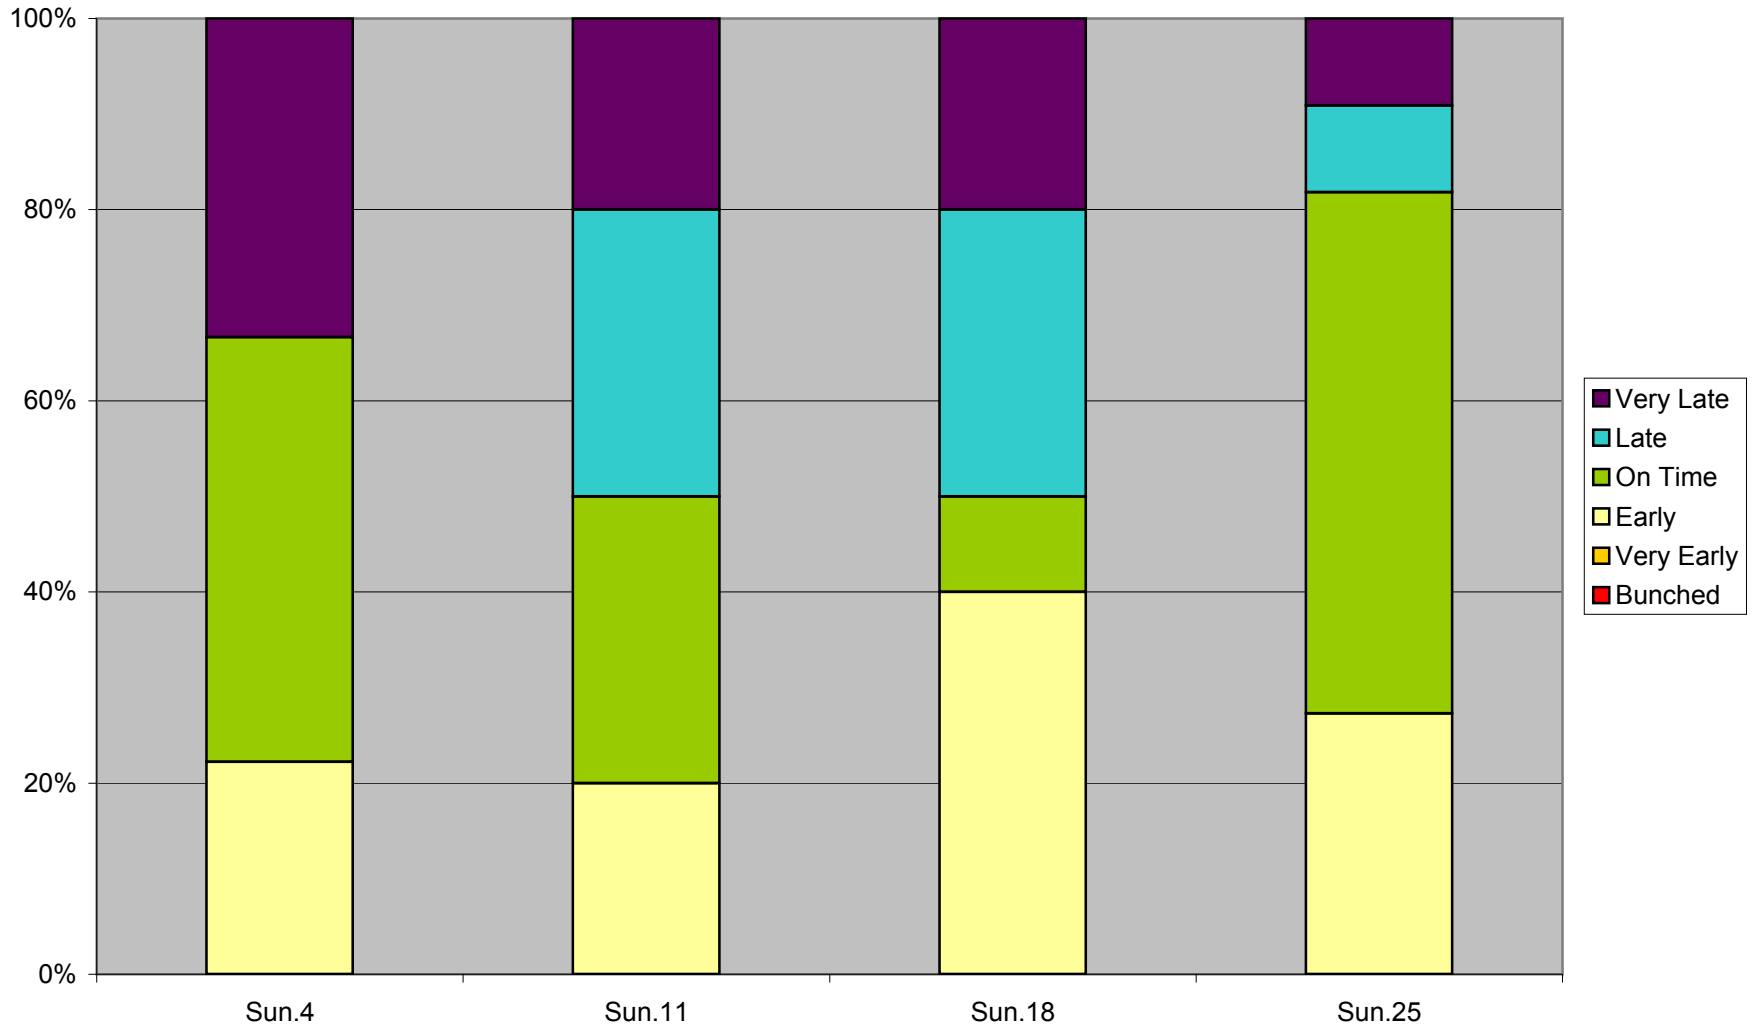

**36 Finch West Headway Counts at Humberwood N of Loop Eastbound March 2012 Sat Late
Eve 22:00-24:00**

36 Finch West Headway Counts at Humberwood N of Loop Eastbound March 2012 On Time KPI Saturdays

**36 Finch West Headway Counts at Humberwood N of Loop Eastbound March 2012 Sun Early
Morn 6:00-9:00**

**36 Finch West Headway Counts at Humberwood N of Loop Eastbound March 2012 Sun Morn
9:00-10:30**

**36 Finch West Headway Counts at Humberwood N of Loop Eastbound March 2012 Sun
Afternoon 10:30-19:00**