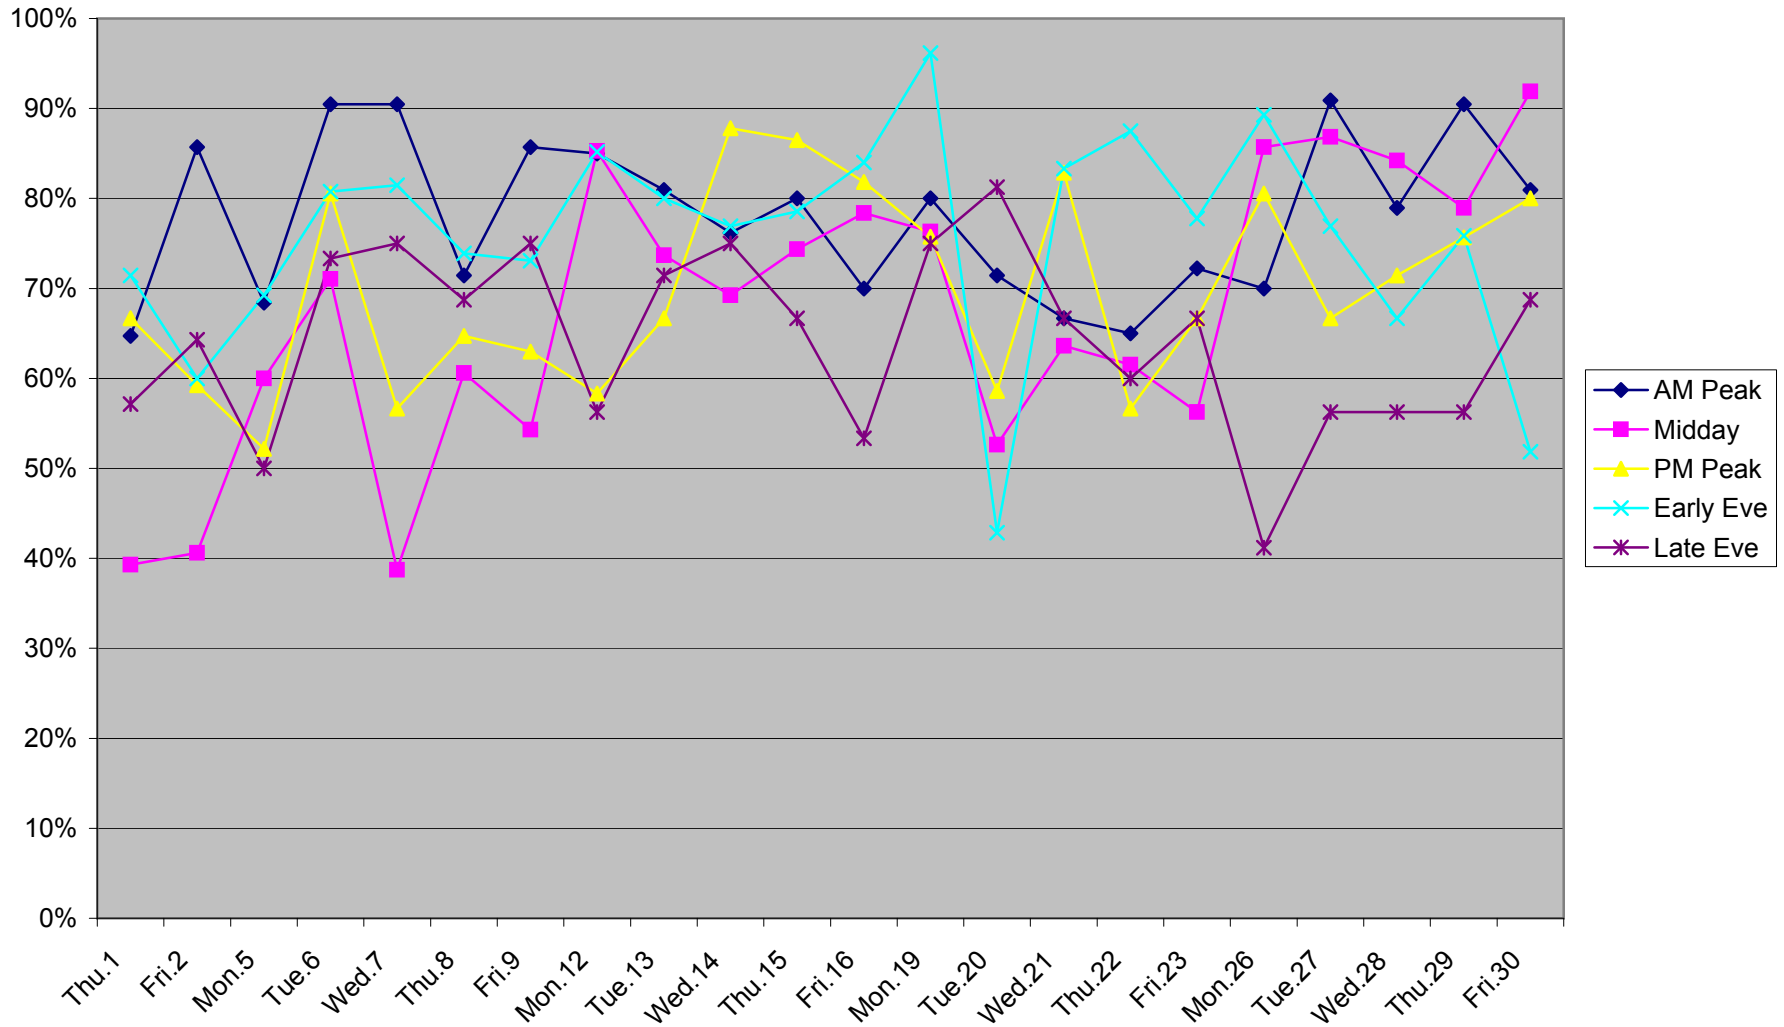

36 Finch West Headway Counts at Humberwood N of Loop Eastbound March 2012 AM Peak 6:00-9:00

36 Finch West Headway Counts at Humberwood N of Loop Eastbound March 2012 Midday 9:00-15:00

**36 Finch West Headway Counts at Humberwood N of Loop Eastbound March 2012 PM Peak
15:00-19:00**

**36 Finch West Headway Counts at Humberwood N of Loop Eastbound March 2012 Early Eve
19:00-22:00**

36 Finch West Headway Counts at Humberwood N of Loop Eastbound March 2012 Late Eve 22:00-24:00

36 Finch West Headway Counts at Humberwood N of Loop Eastbound March 2012 On Time KPI Weekdays