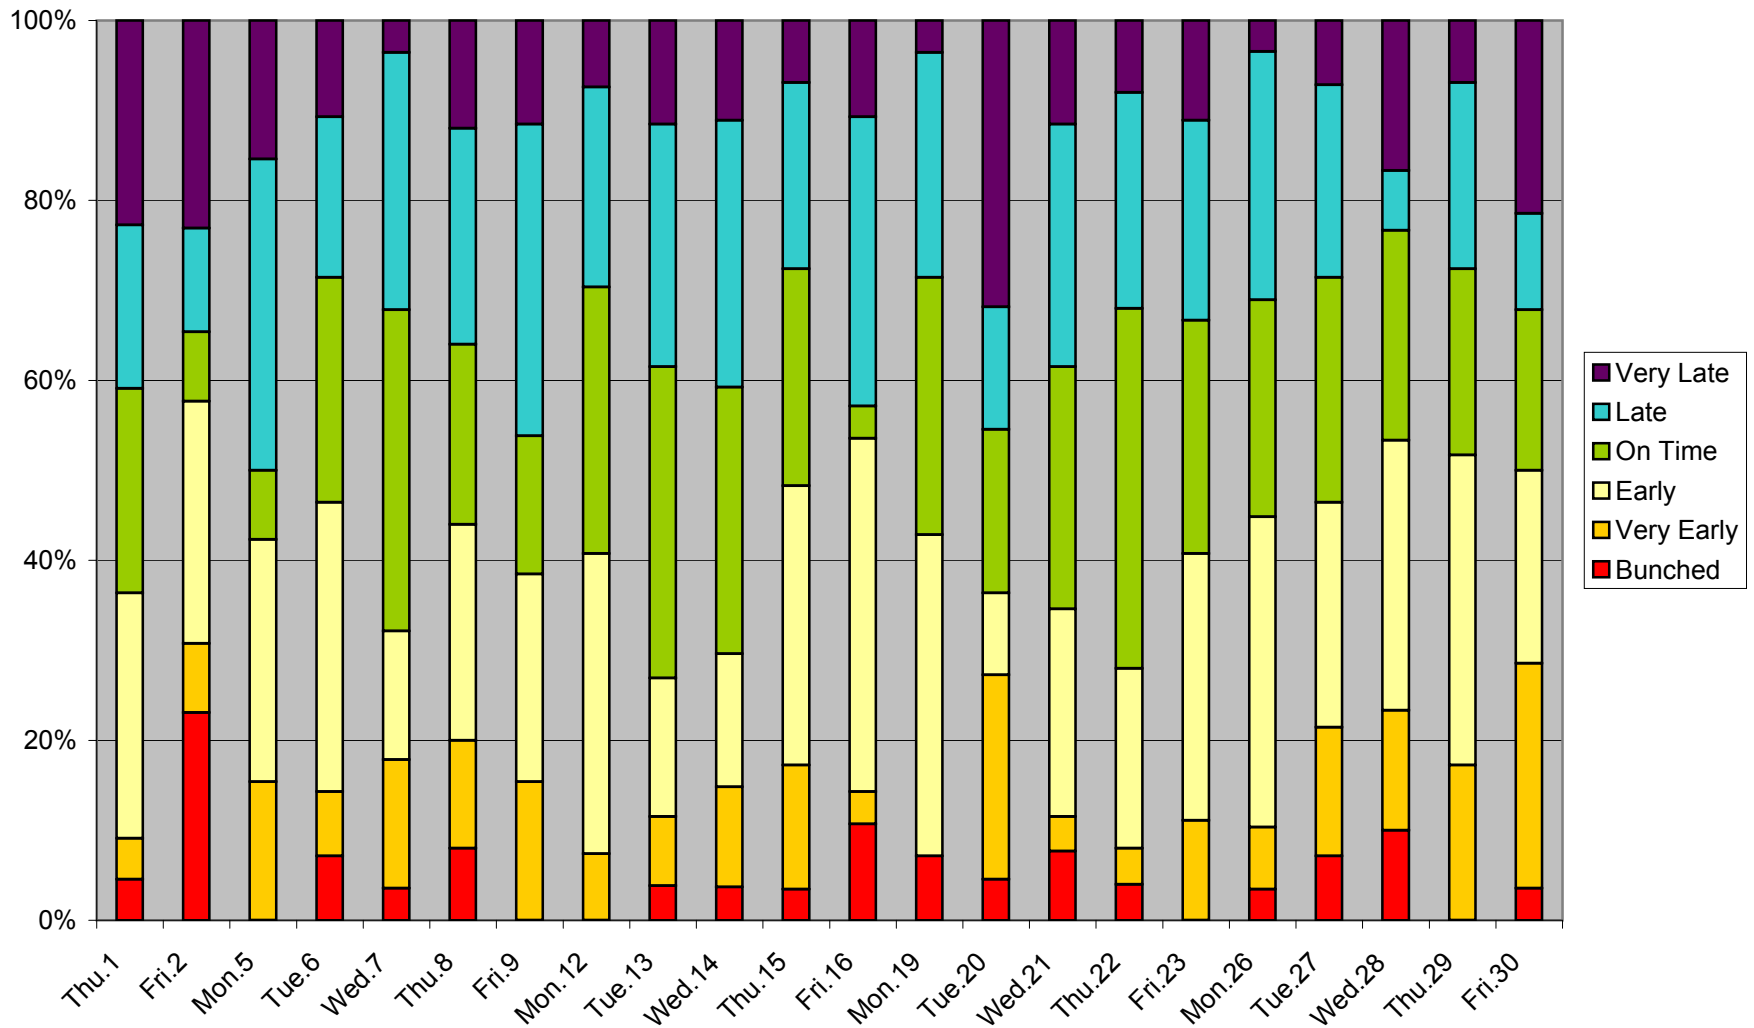

36 Finch West Headway Counts at Humberwood N of Loop Eastbound March 2012 AM Peak 6:00-9:00

36 Finch West Headway Counts at Humberwood N of Loop Eastbound March 2012 Midday 9:00-15:00

**36 Finch West Headway Counts at Humberwood N of Loop Eastbound March 2012 PM Peak
15:00-19:00**

**36 Finch West Headway Counts at Humberwood N of Loop Eastbound March 2012 Early Eve
19:00-22:00**

36 Finch West Headway Counts at Humberwood N of Loop Eastbound March 2012 Late Eve 22:00-24:00

36 Finch West Headway Counts at Humberwood N of Loop Eastbound March 2012 On Time KPI Weekdays