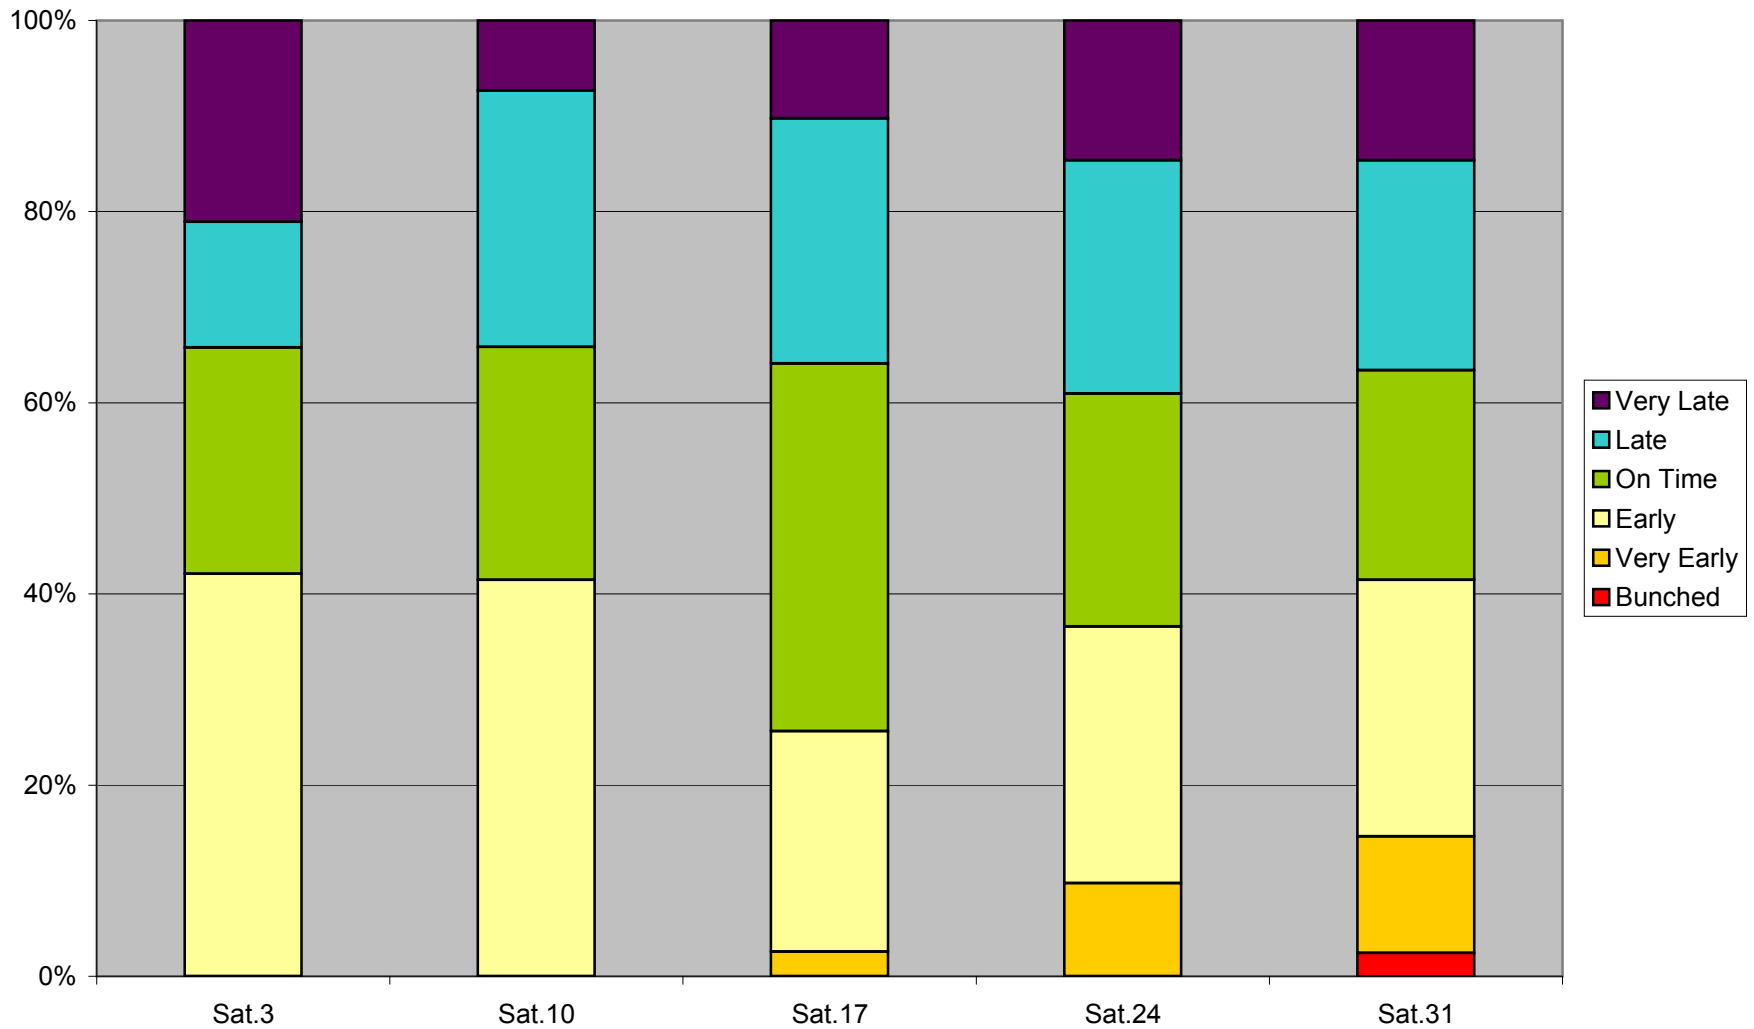

**36 Finch West Headway Counts at Humberwood N of Loop Eastbound March 2012 Sat
Afternoon 12:00-19:30**