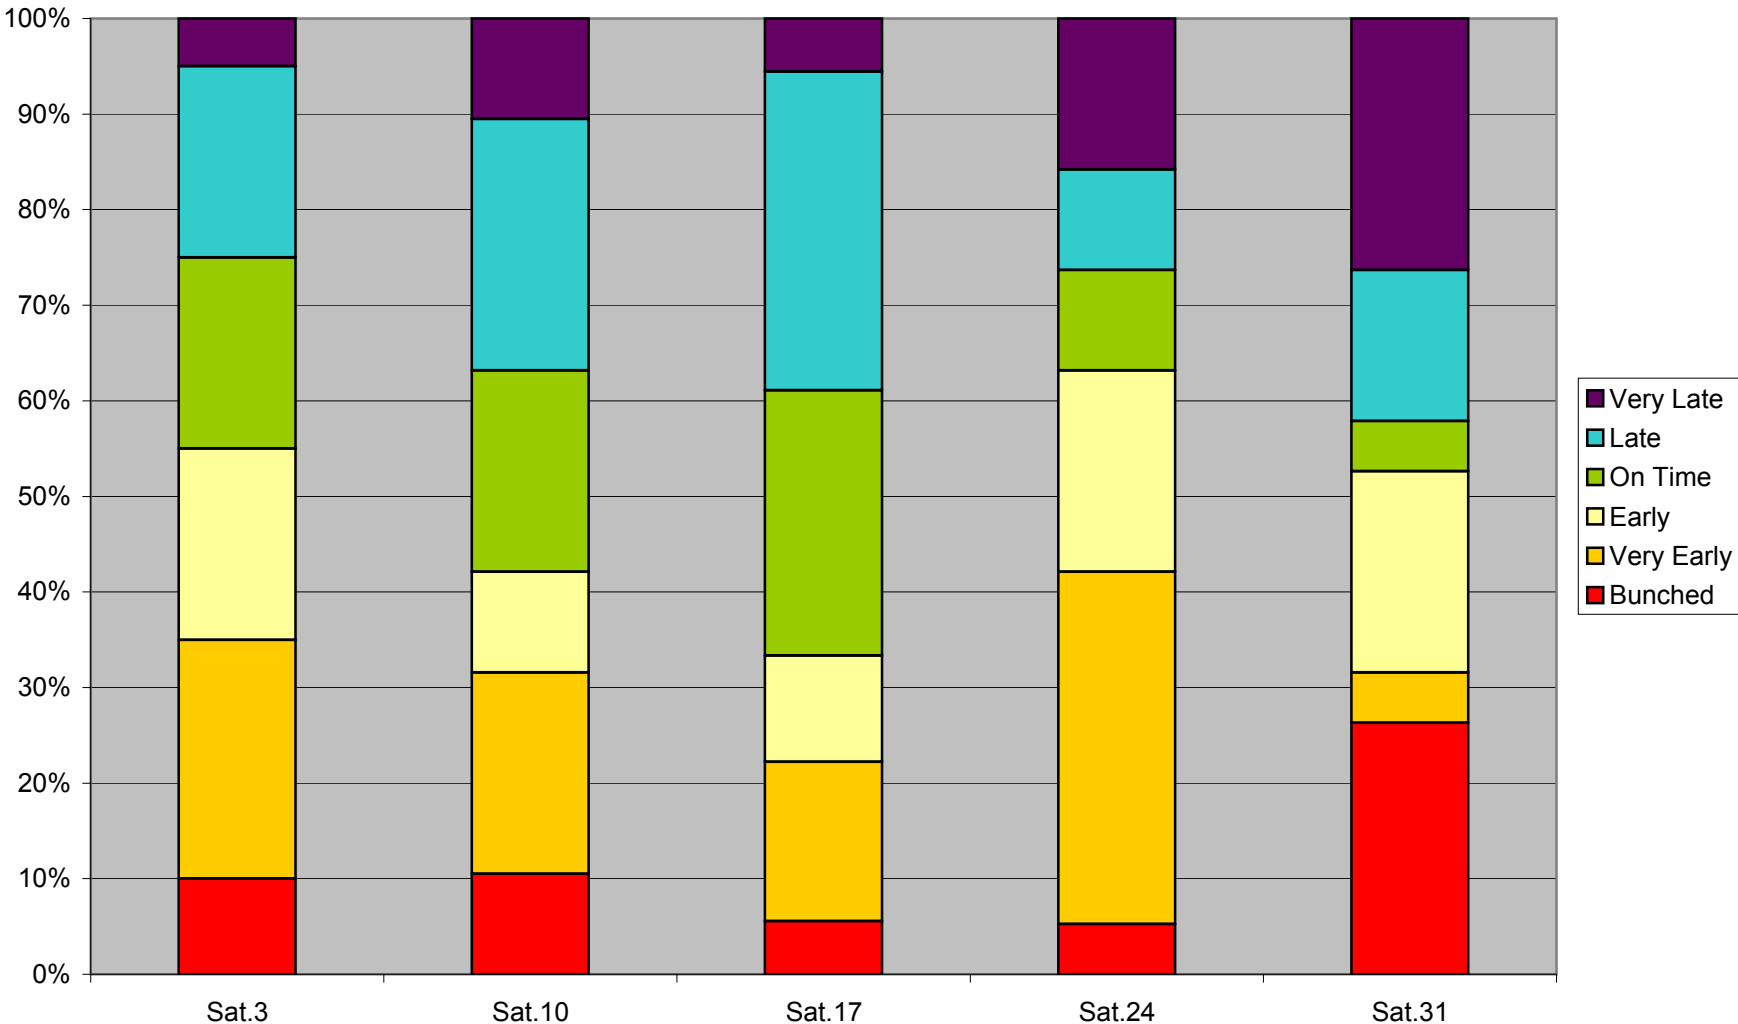

**36 Finch West Headway Counts at Humberwood N of Loop Eastbound March 2012 Sat Eve
19:30-22:00**