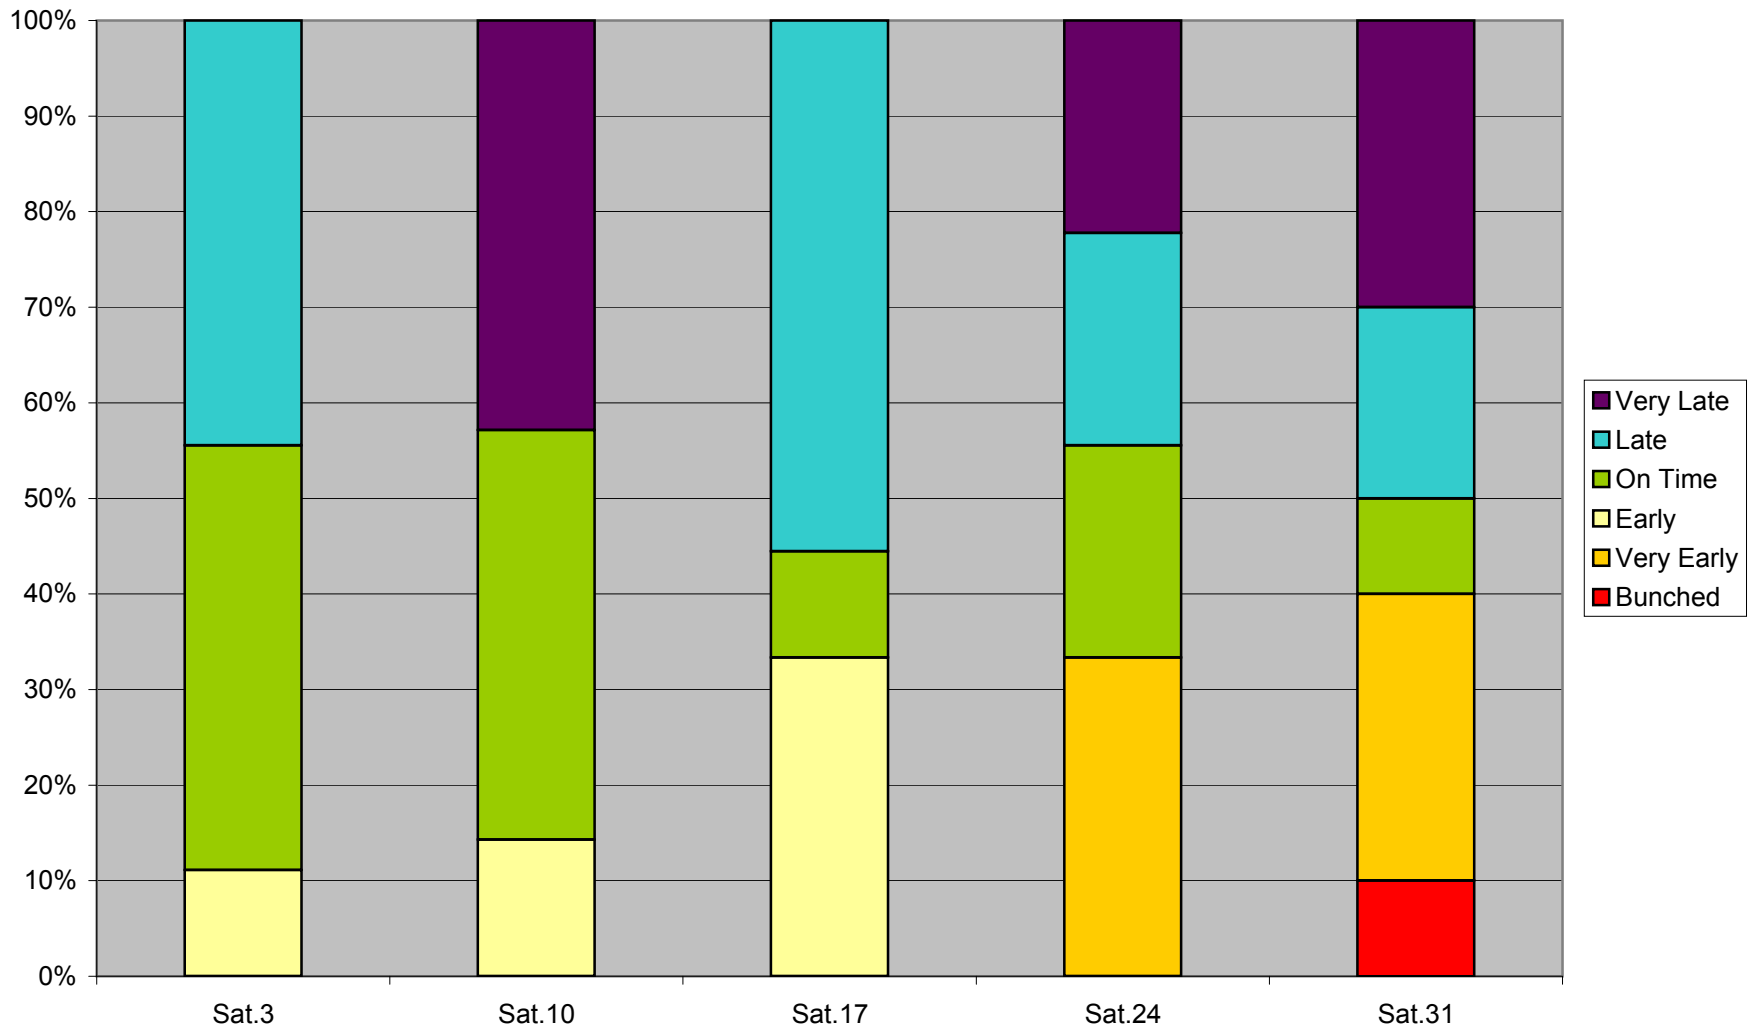

**36 Finch West Headway Counts at Humberwood N of Loop Eastbound March 2012 Sat Morn
10:00-12:00**