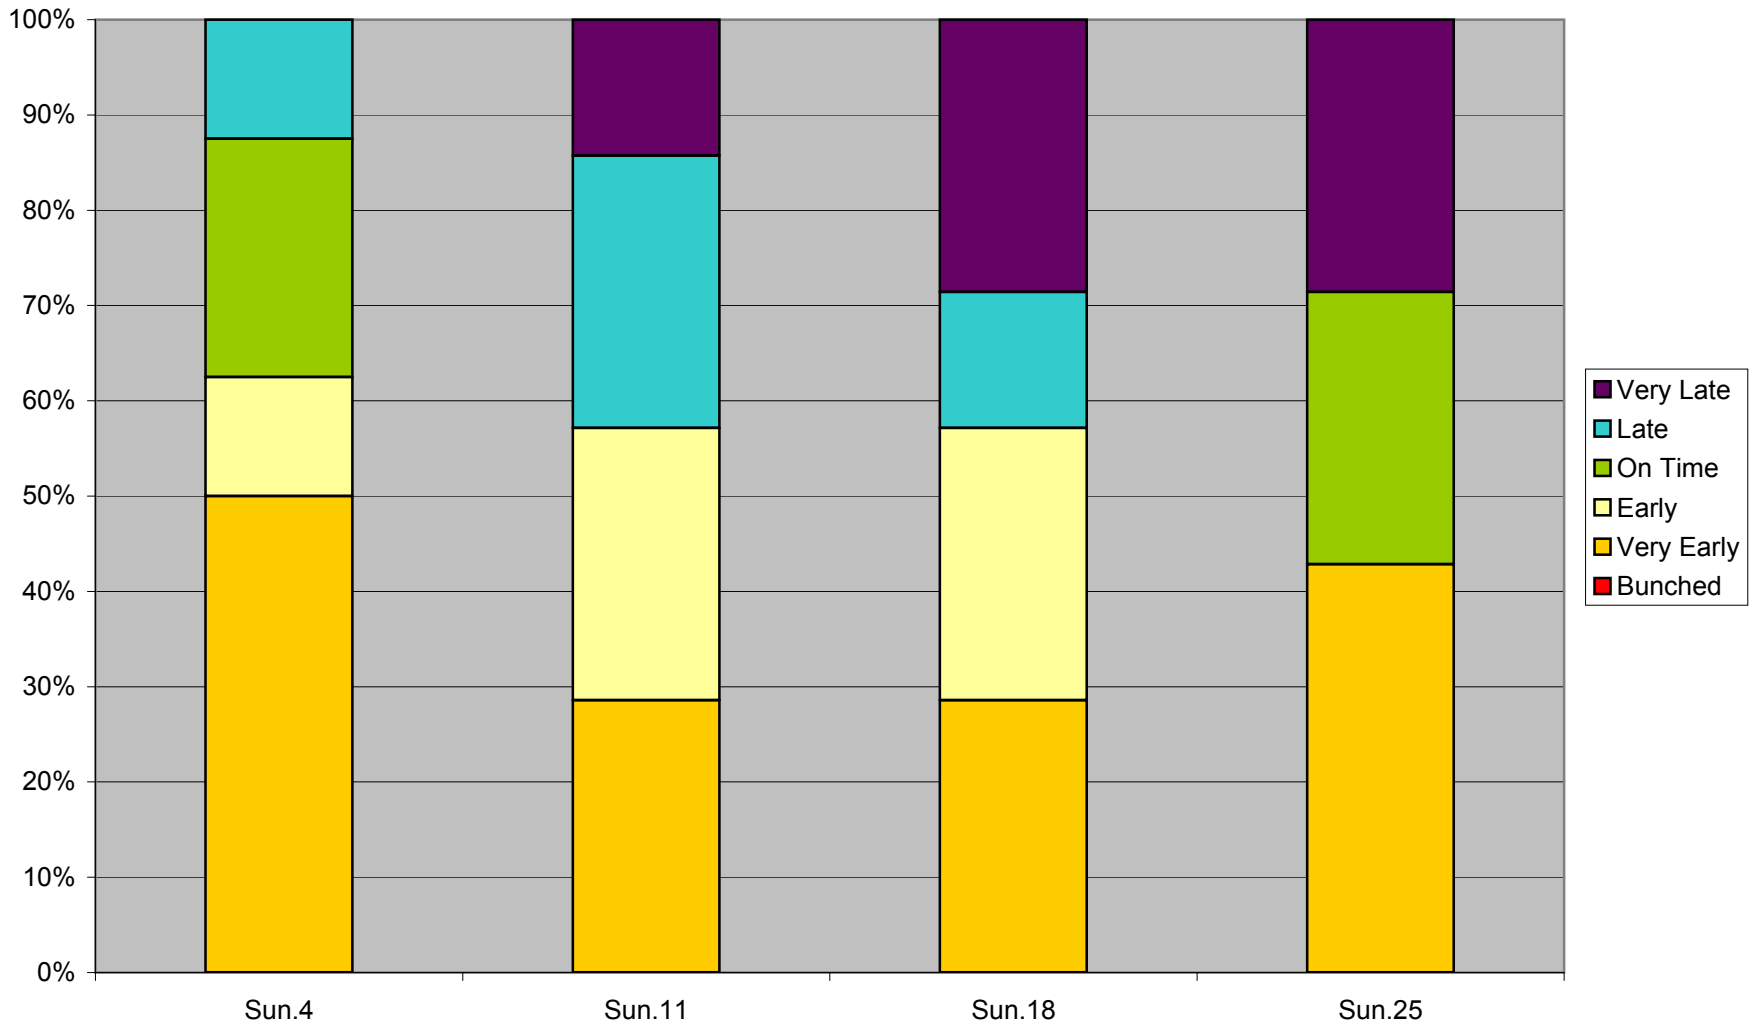

**36 Finch West Headway Counts at Humberwood N of Loop Eastbound March 2012 Sun Morn
9:00-10:30**

**36 Finch West Headway Counts at Humberwood N of Loop Eastbound March 2012 Sun
Afternoon 10:30-19:00**

**36 Finch West Headway Counts at Humberwood N of Loop Eastbound March 2012 Sun Eve
19:00-22:30**

**36 Finch West Headway Counts at Humberwood N of Loop Eastbound March 2012 Sun Late
Eve 22:30-24:00**

36 Finch West Headway Counts at Humberwood N of Loop Eastbound March 2012 On Time KPI Sundays