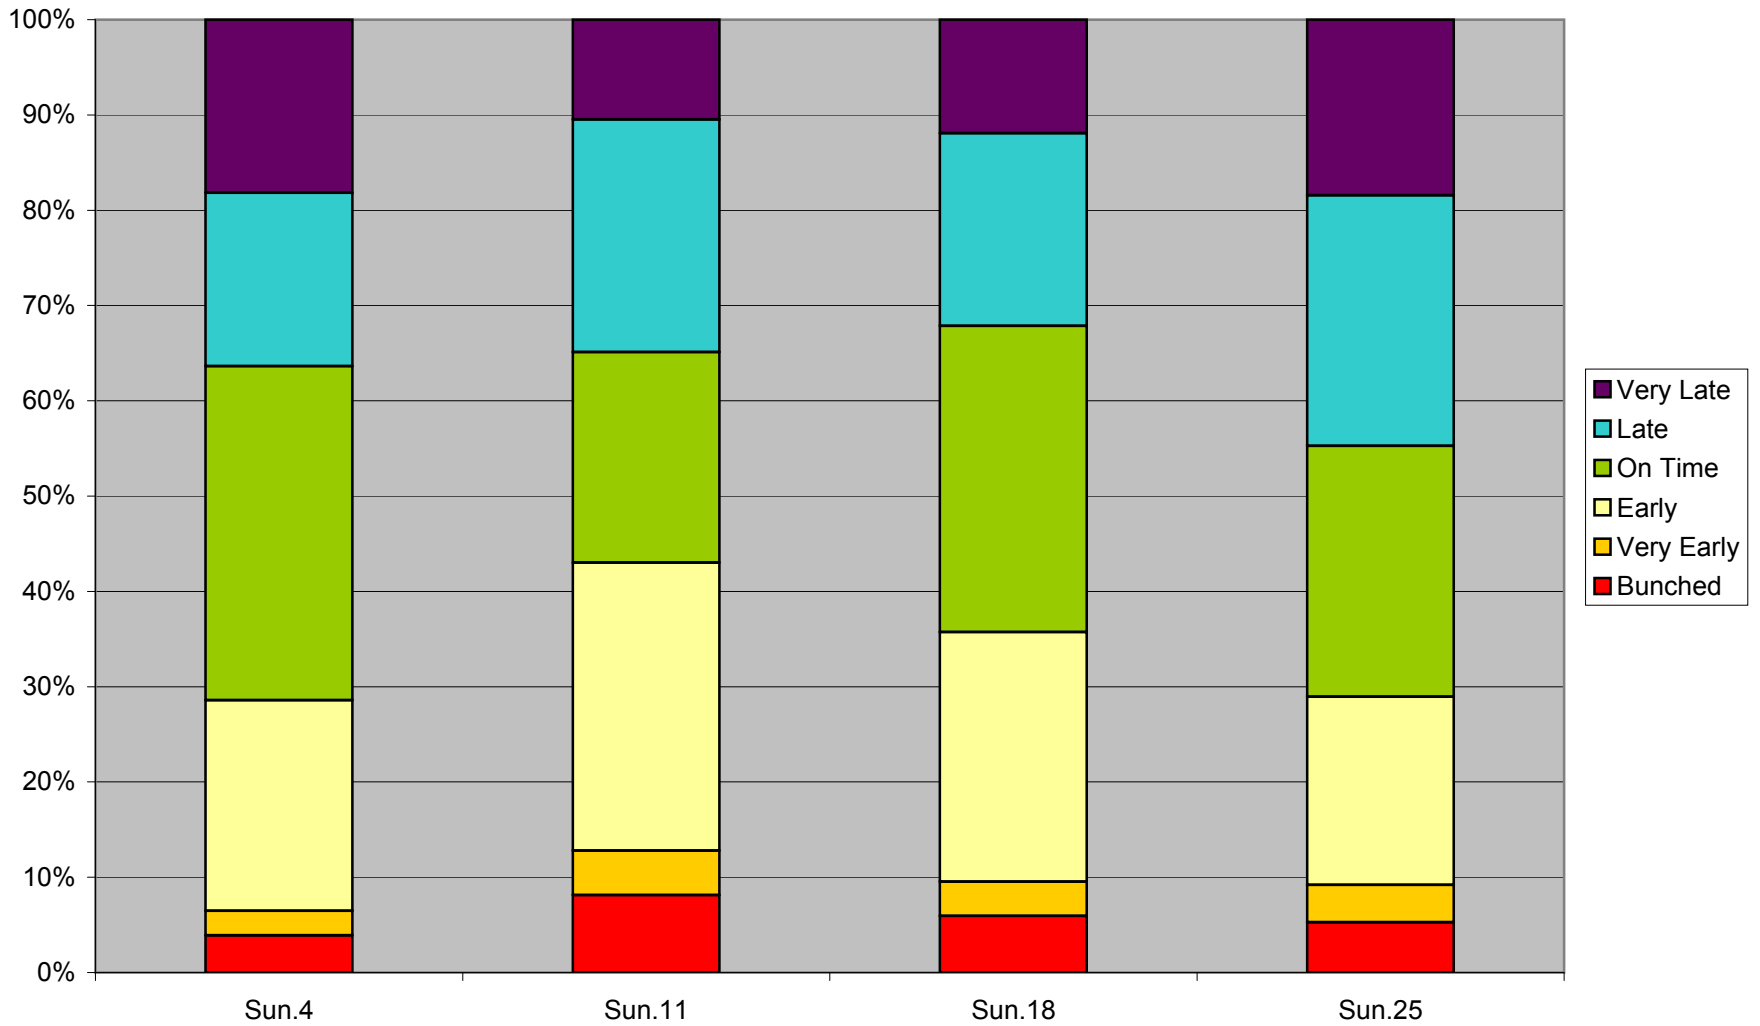

**36 Finch West Headway Counts at Humberwood N of Loop Eastbound March 2012 Sat Late
Eve 22:00-24:00**

36 Finch West Headway Counts at Humberwood N of Loop Eastbound March 2012 On Time KPI Saturdays

**36 Finch West Headway Counts at Humberwood N of Loop Eastbound March 2012 Sun Early
Morn 6:00-9:00**

**36 Finch West Headway Counts at Humberwood N of Loop Eastbound March 2012 Sun Morn
9:00-10:30**

**36 Finch West Headway Counts at Humberwood N of Loop Eastbound March 2012 Sun
Afternoon 10:30-19:00**