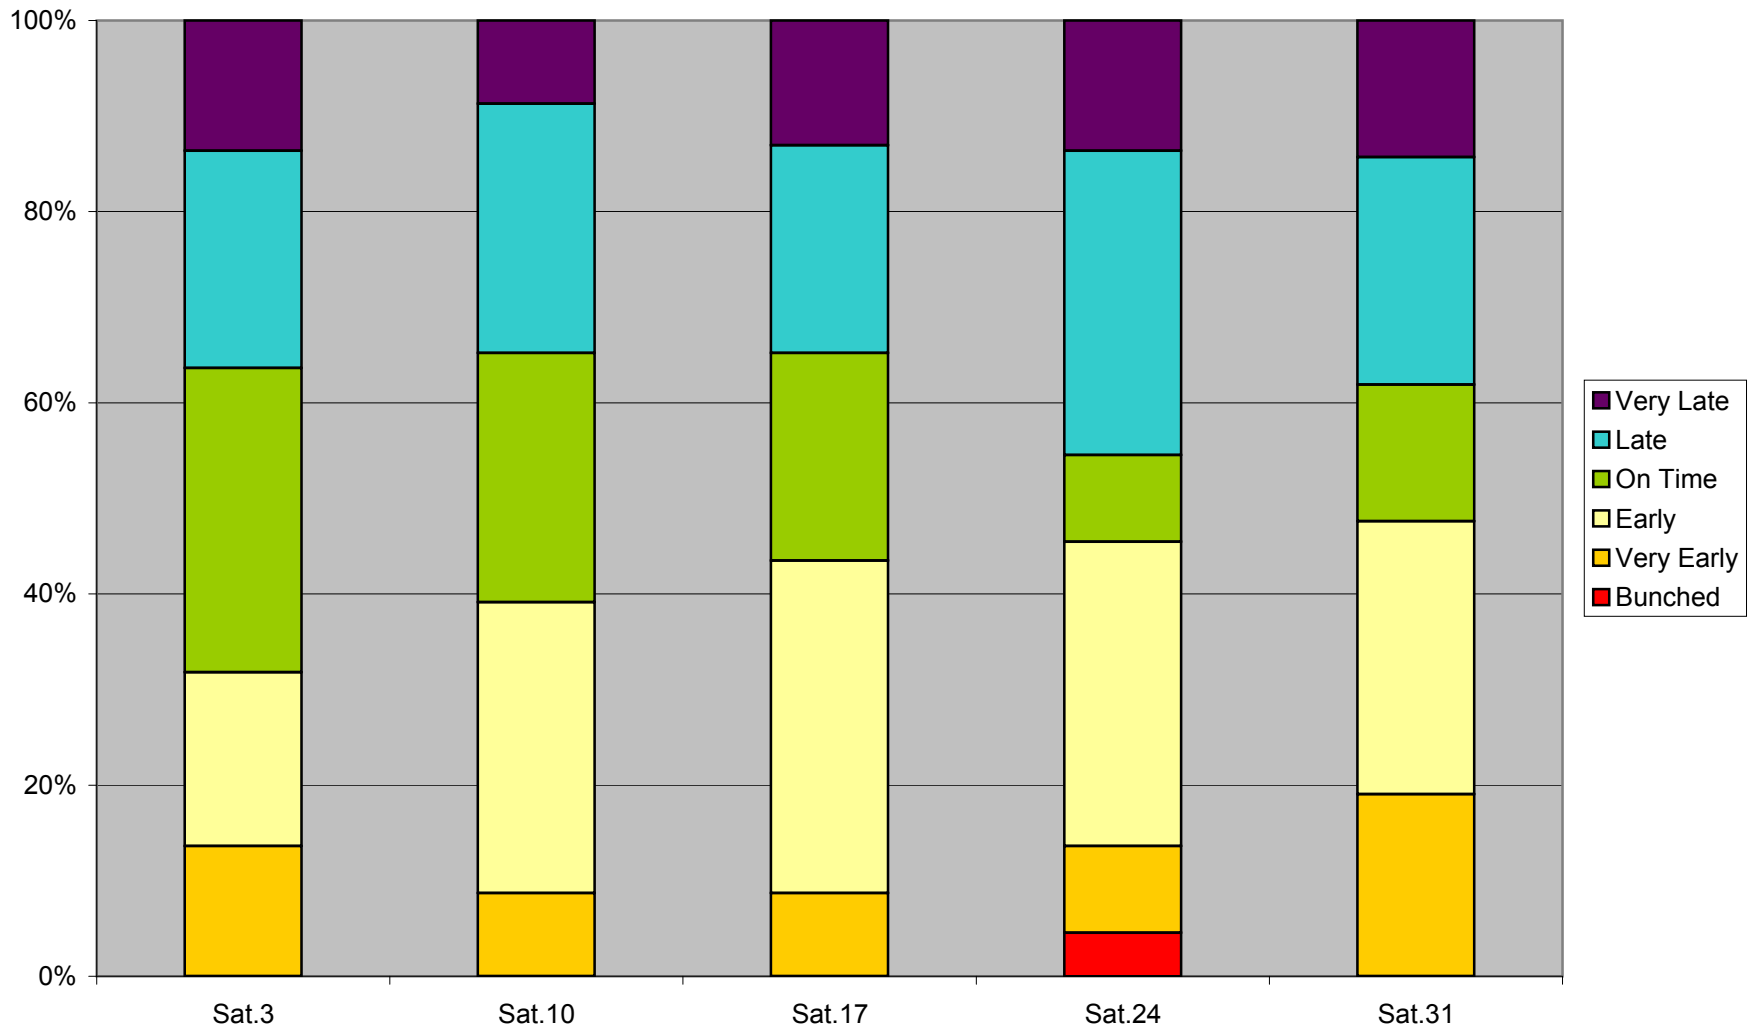

**36 Finch West Headway Counts at Humberwood N of Loop Eastbound March 2012 Sat Early
Morn 6:00-10:00**