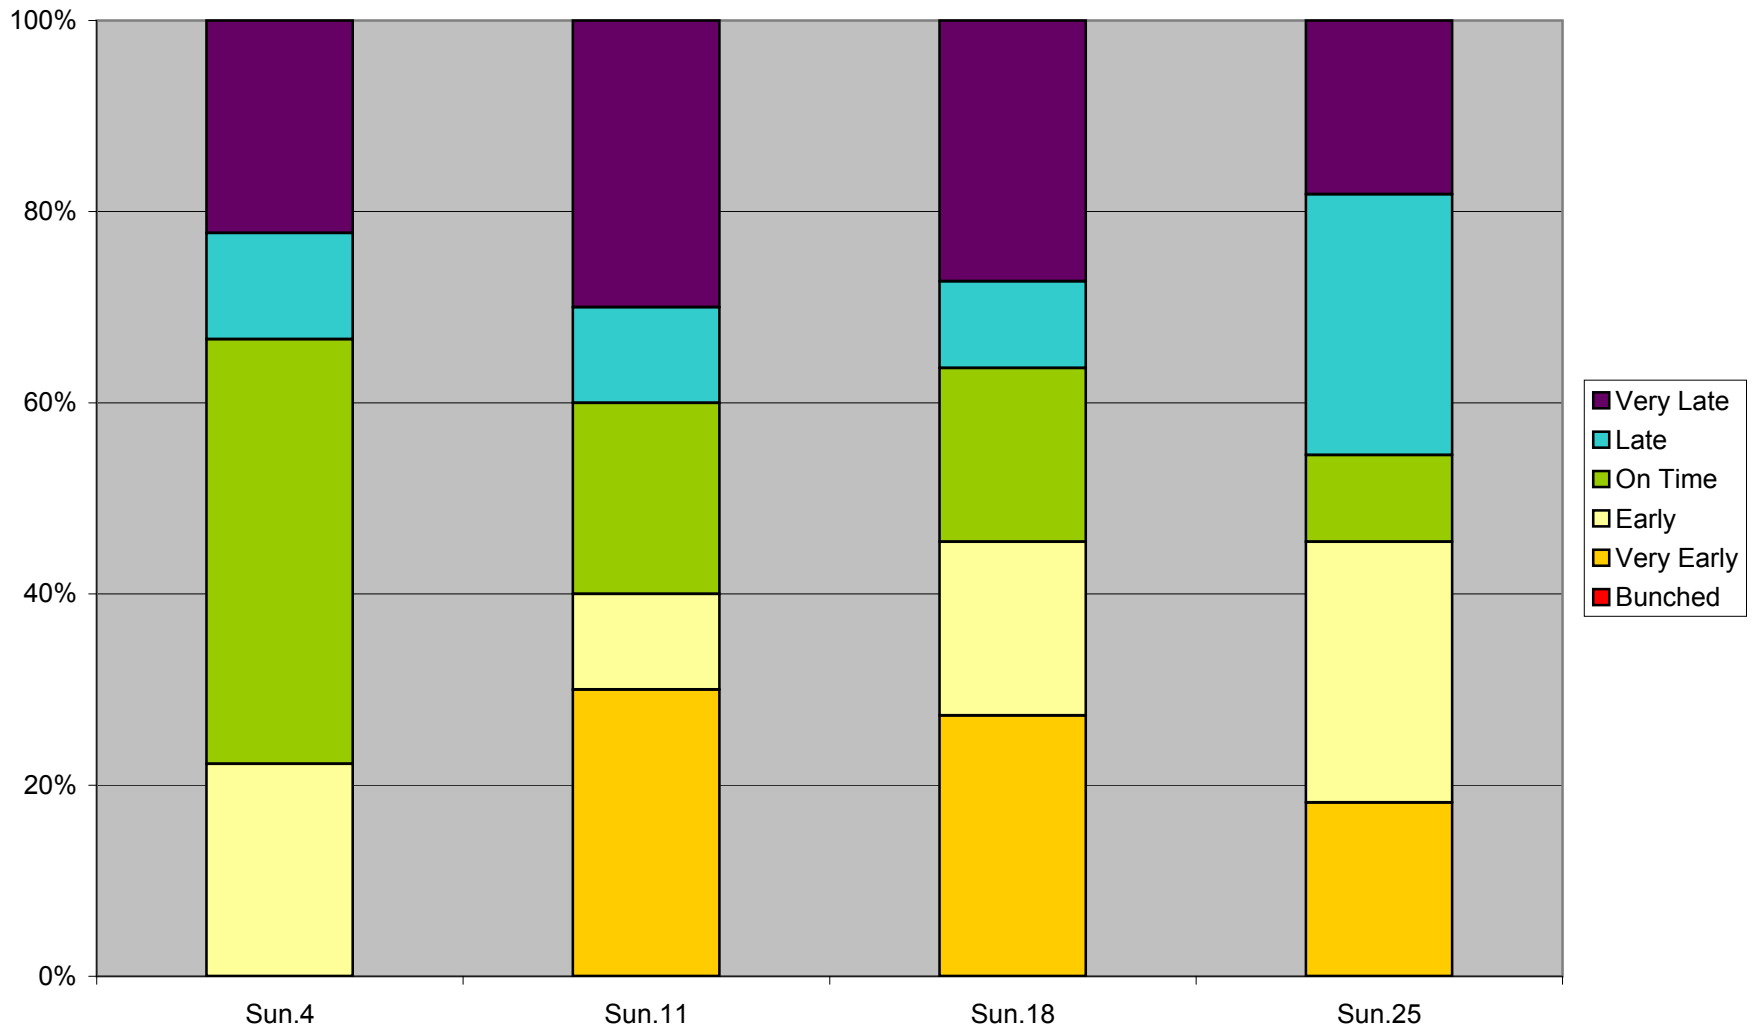

**36 Finch West Headway Counts at Humberwood N of Loop Eastbound March 2012 Sat
Afternoon 12:00-19:30**

**36 Finch West Headway Counts at Humberwood N of Loop Eastbound March 2012 Sat Eve
19:30-22:00**

**36 Finch West Headway Counts at Humberwood N of Loop Eastbound March 2012 Sat Late
Eve 22:00-24:00**

36 Finch West Headway Counts at Humberwood N of Loop Eastbound March 2012 On Time KPI Saturdays

**36 Finch West Headway Counts at Humberwood N of Loop Eastbound March 2012 Sun Early
Morn 6:00-9:00**