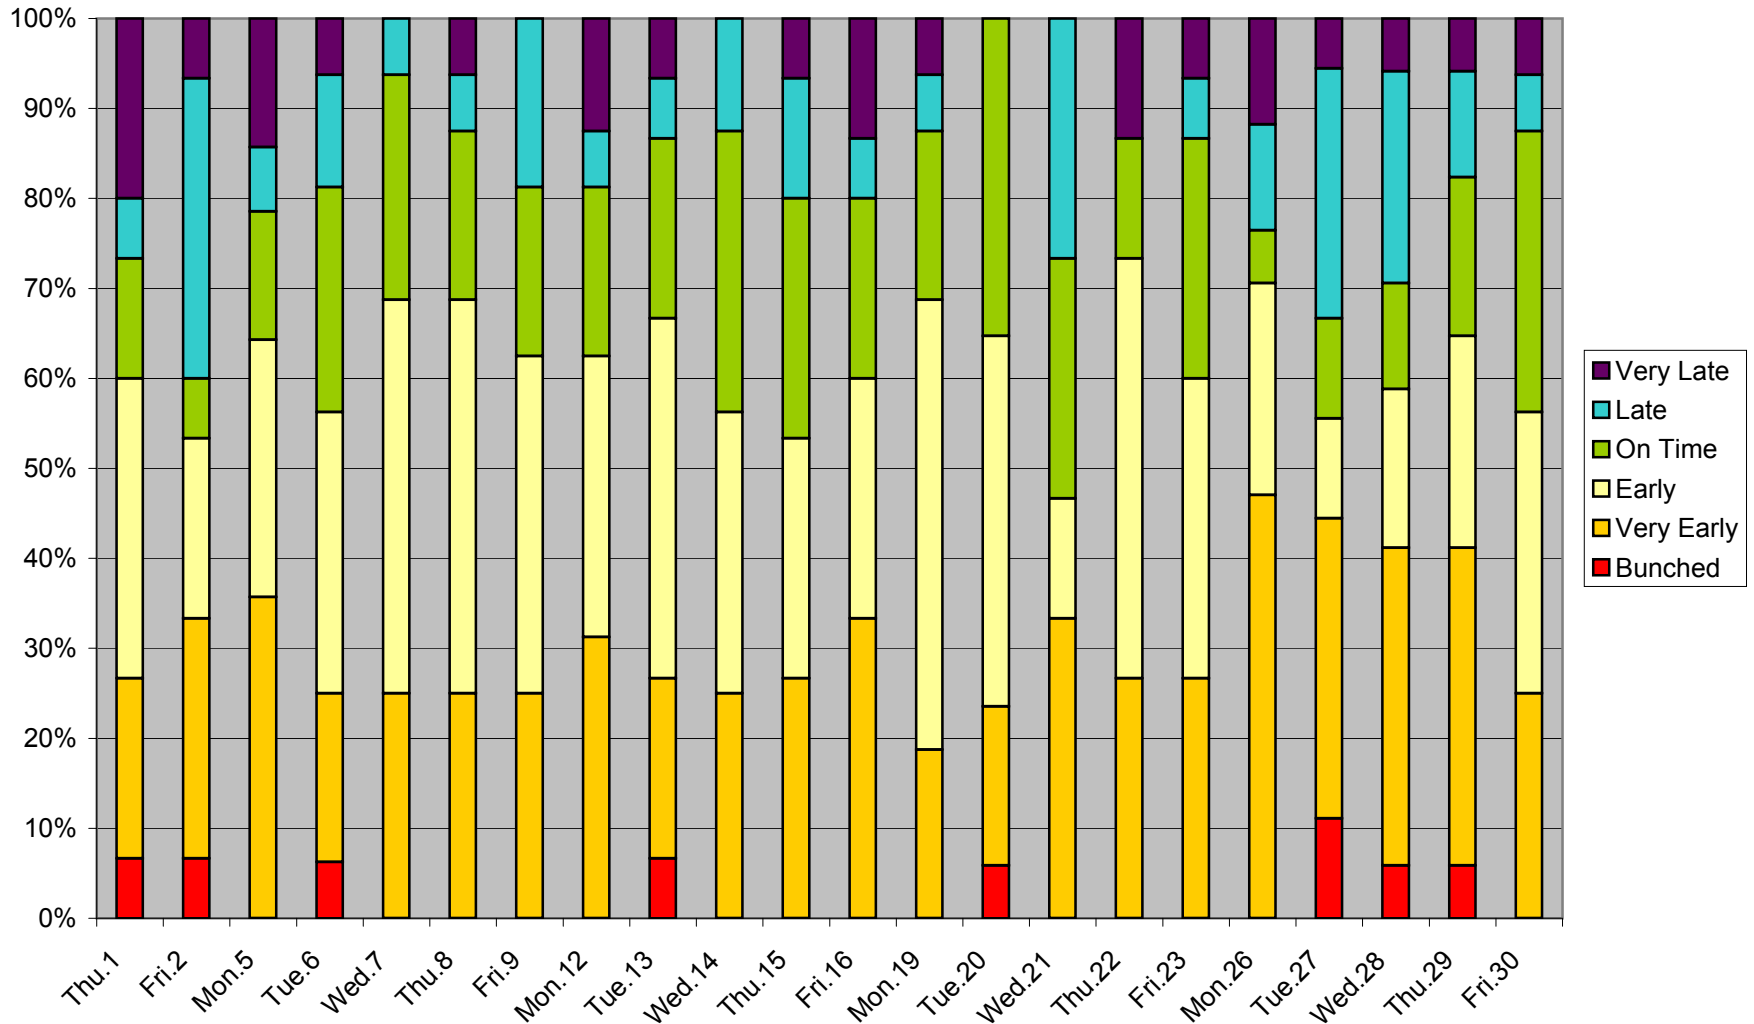

36 Finch West Headway Counts at Humberwood N of Loop Eastbound March 2012 AM Peak 6:00-9:00

36 Finch West Headway Counts at Humberwood N of Loop Eastbound March 2012 Midday 9:00-15:00

**36 Finch West Headway Counts at Humberwood N of Loop Eastbound March 2012 PM Peak
15:00-19:00**

**36 Finch West Headway Counts at Humberwood N of Loop Eastbound March 2012 Early Eve
19:00-22:00**

36 Finch West Headway Counts at Humberwood N of Loop Eastbound March 2012 Late Eve 22:00-24:00

36 Finch West Headway Counts at Humberwood N of Loop Eastbound March 2012 On Time KPI Weekdays