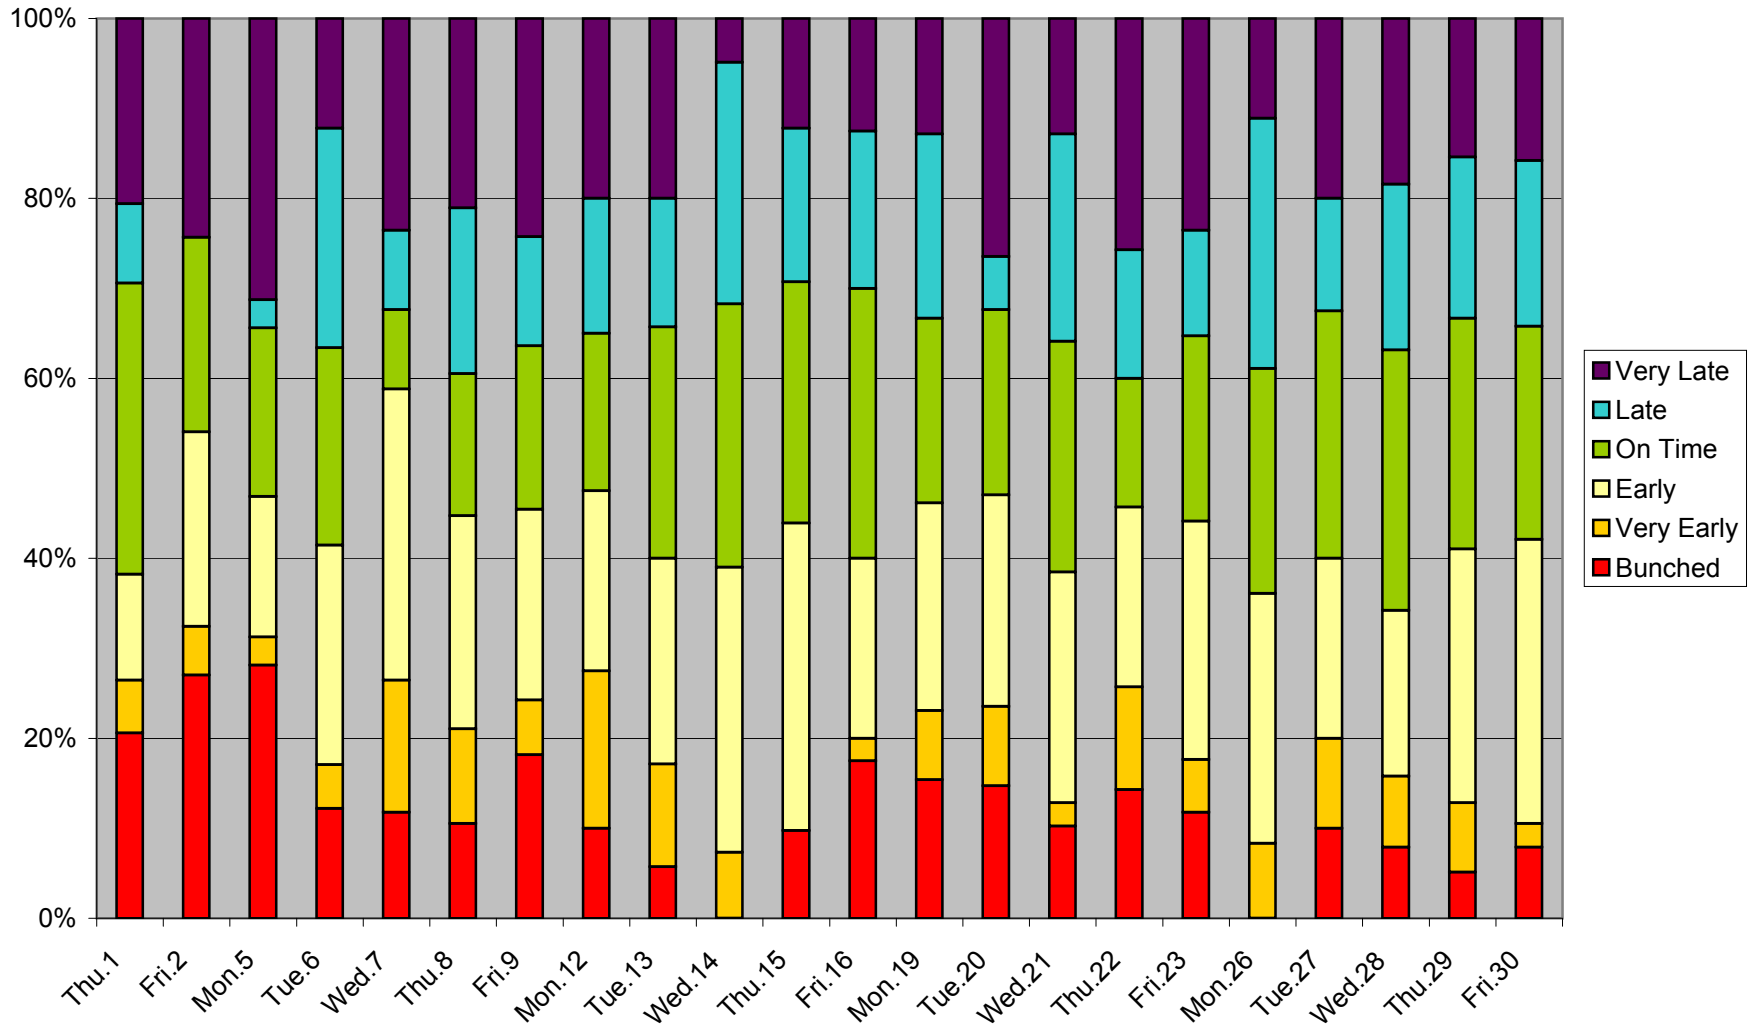

36 Finch West Headway Counts at Humberwood N of Loop Eastbound March 2012 AM Peak 6:00-9:00

36 Finch West Headway Counts at Humberwood N of Loop Eastbound March 2012 Midday 9:00-15:00

**36 Finch West Headway Counts at Humberwood N of Loop Eastbound March 2012 PM Peak
15:00-19:00**

**36 Finch West Headway Counts at Humberwood N of Loop Eastbound March 2012 Early Eve
19:00-22:00**

36 Finch West Headway Counts at Humberwood N of Loop Eastbound March 2012 Late Eve 22:00-24:00

36 Finch West Headway Counts at Humberwood N of Loop Eastbound March 2012 On Time KPI Weekdays