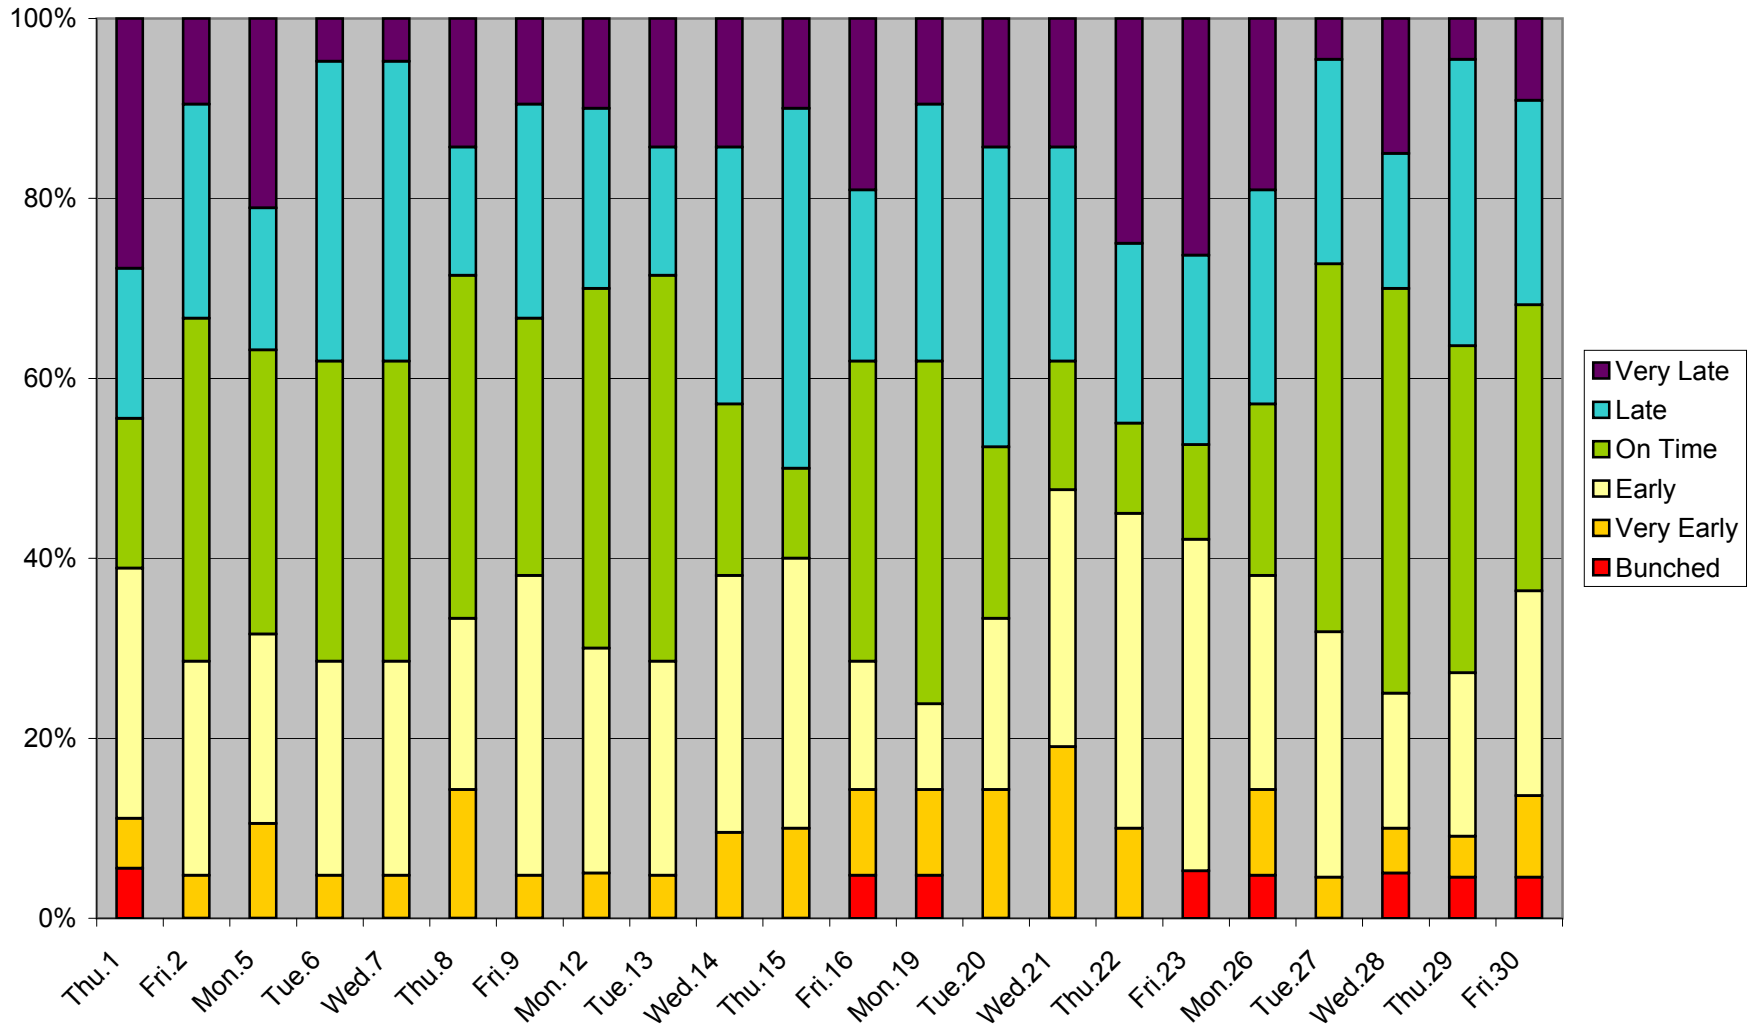

36 Finch West Headway Counts at Humberwood N of Loop Eastbound March 2012 AM Peak 6:00-9:00

36 Finch West Headway Counts at Humberwood N of Loop Eastbound March 2012 Midday 9:00-15:00

**36 Finch West Headway Counts at Humberwood N of Loop Eastbound March 2012 PM Peak
15:00-19:00**

**36 Finch West Headway Counts at Humberwood N of Loop Eastbound March 2012 Early Eve
19:00-22:00**

36 Finch West Headway Counts at Humberwood N of Loop Eastbound March 2012 Late Eve 22:00-24:00

36 Finch West Headway Counts at Humberwood N of Loop Eastbound March 2012 On Time KPI Weekdays