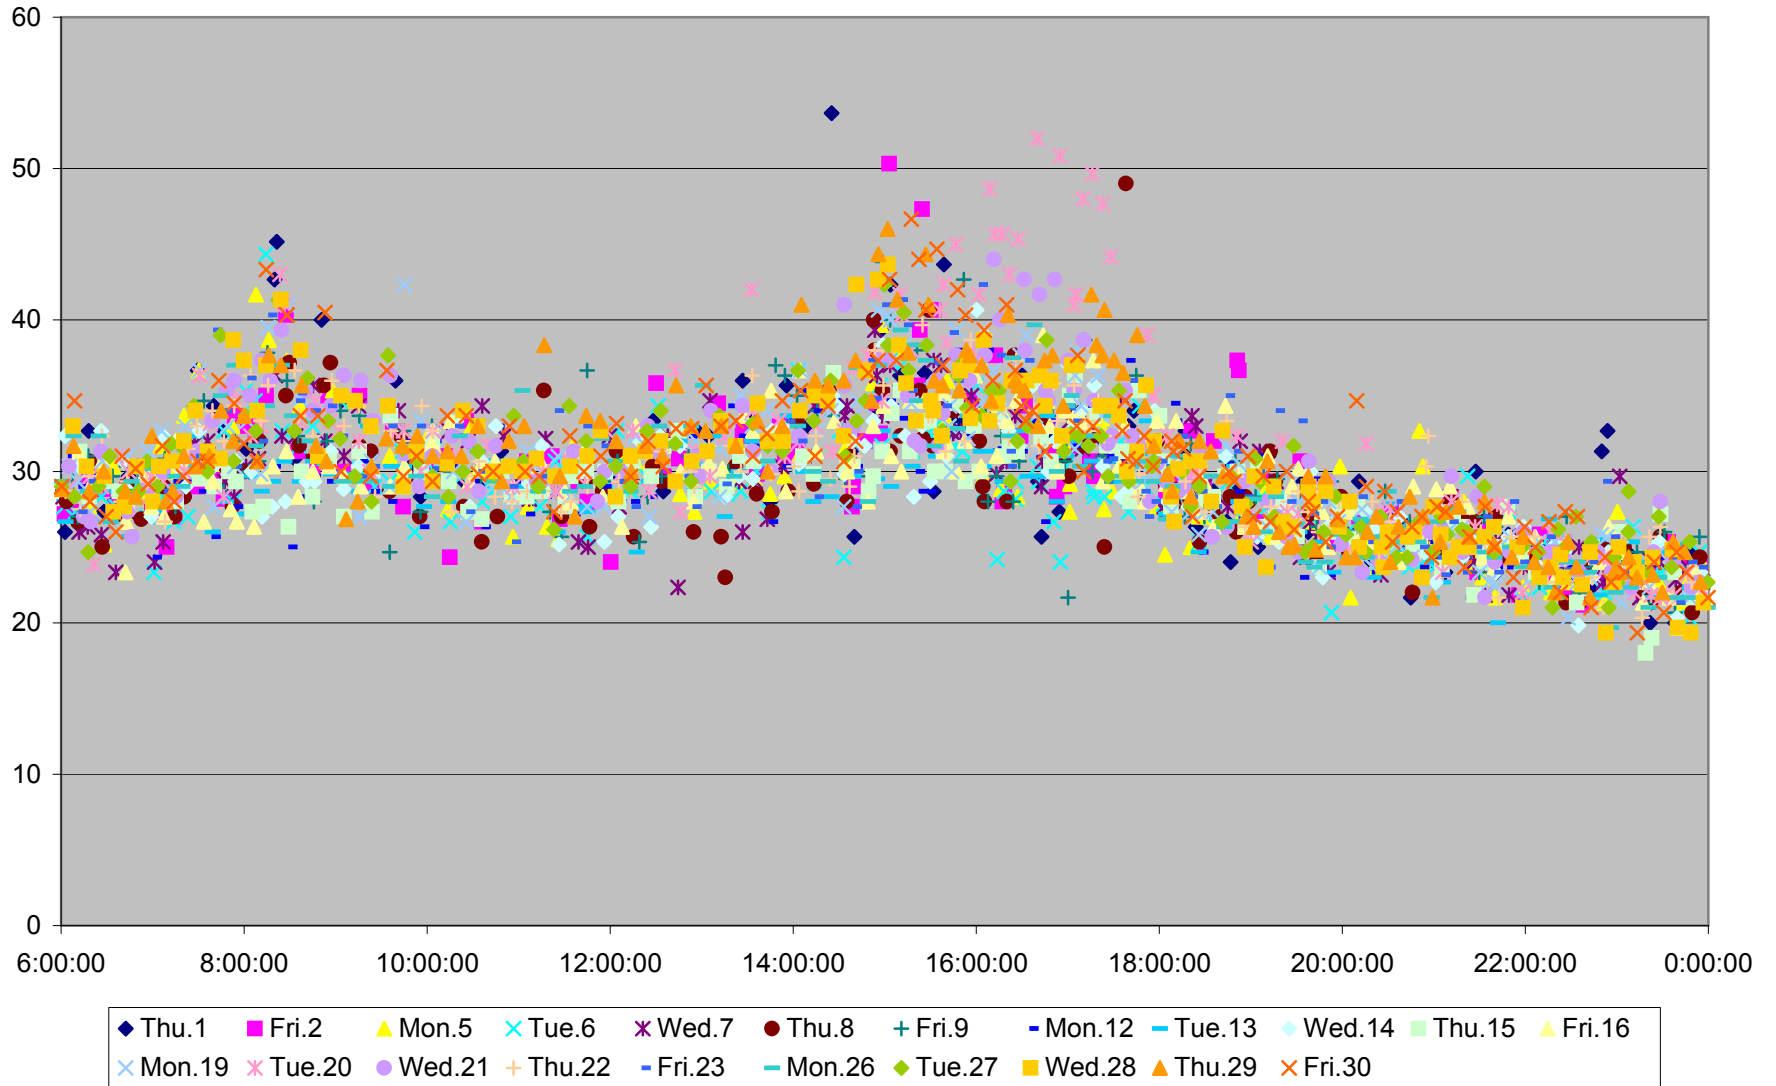

36 Finch West Link Times From Humberwood N of Loop To Jane Eastbound March 2012

36 Finch West Link Times From Humberwood N of Loop To Jane Eastbound March 2012

36 Finch West Link Times From Humberwood N of Loop To Jane Eastbound March 2012

36 Finch West Link Times From Humberwood N of Loop To Jane Eastbound March 2012

36 Finch West Link Times From Humberwood N of Loop To Jane Eastbound March 2012