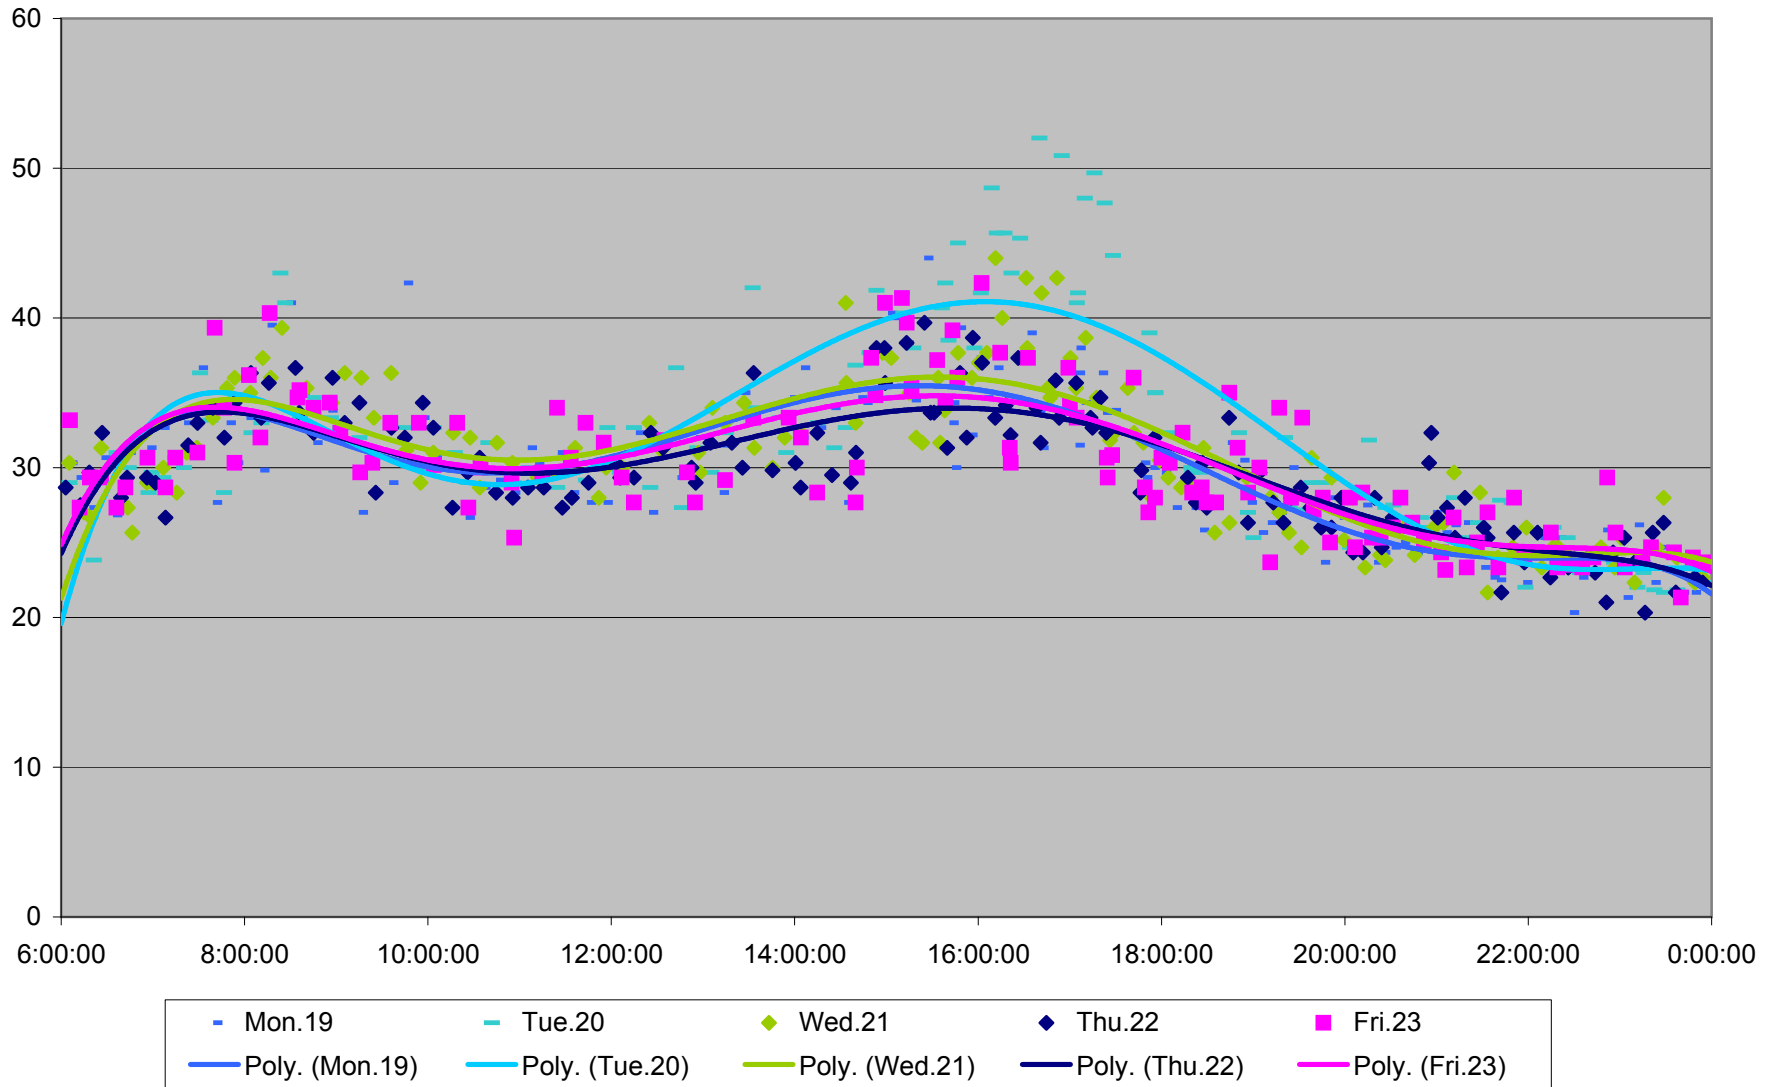

36 Finch West Link Times From Humberwood N of Loop To Jane Eastbound March 2012

36 Finch West Link Times From Humberwood N of Loop To Jane Eastbound March 2012

36 Finch West Link Times From Humberwood N of Loop To Jane Eastbound March 2012

36 Finch West Link Times From Humberwood N of Loop To Jane Eastbound March 2012

36 Finch West Link Times From Humberwood N of Loop To Jane Eastbound March 2012