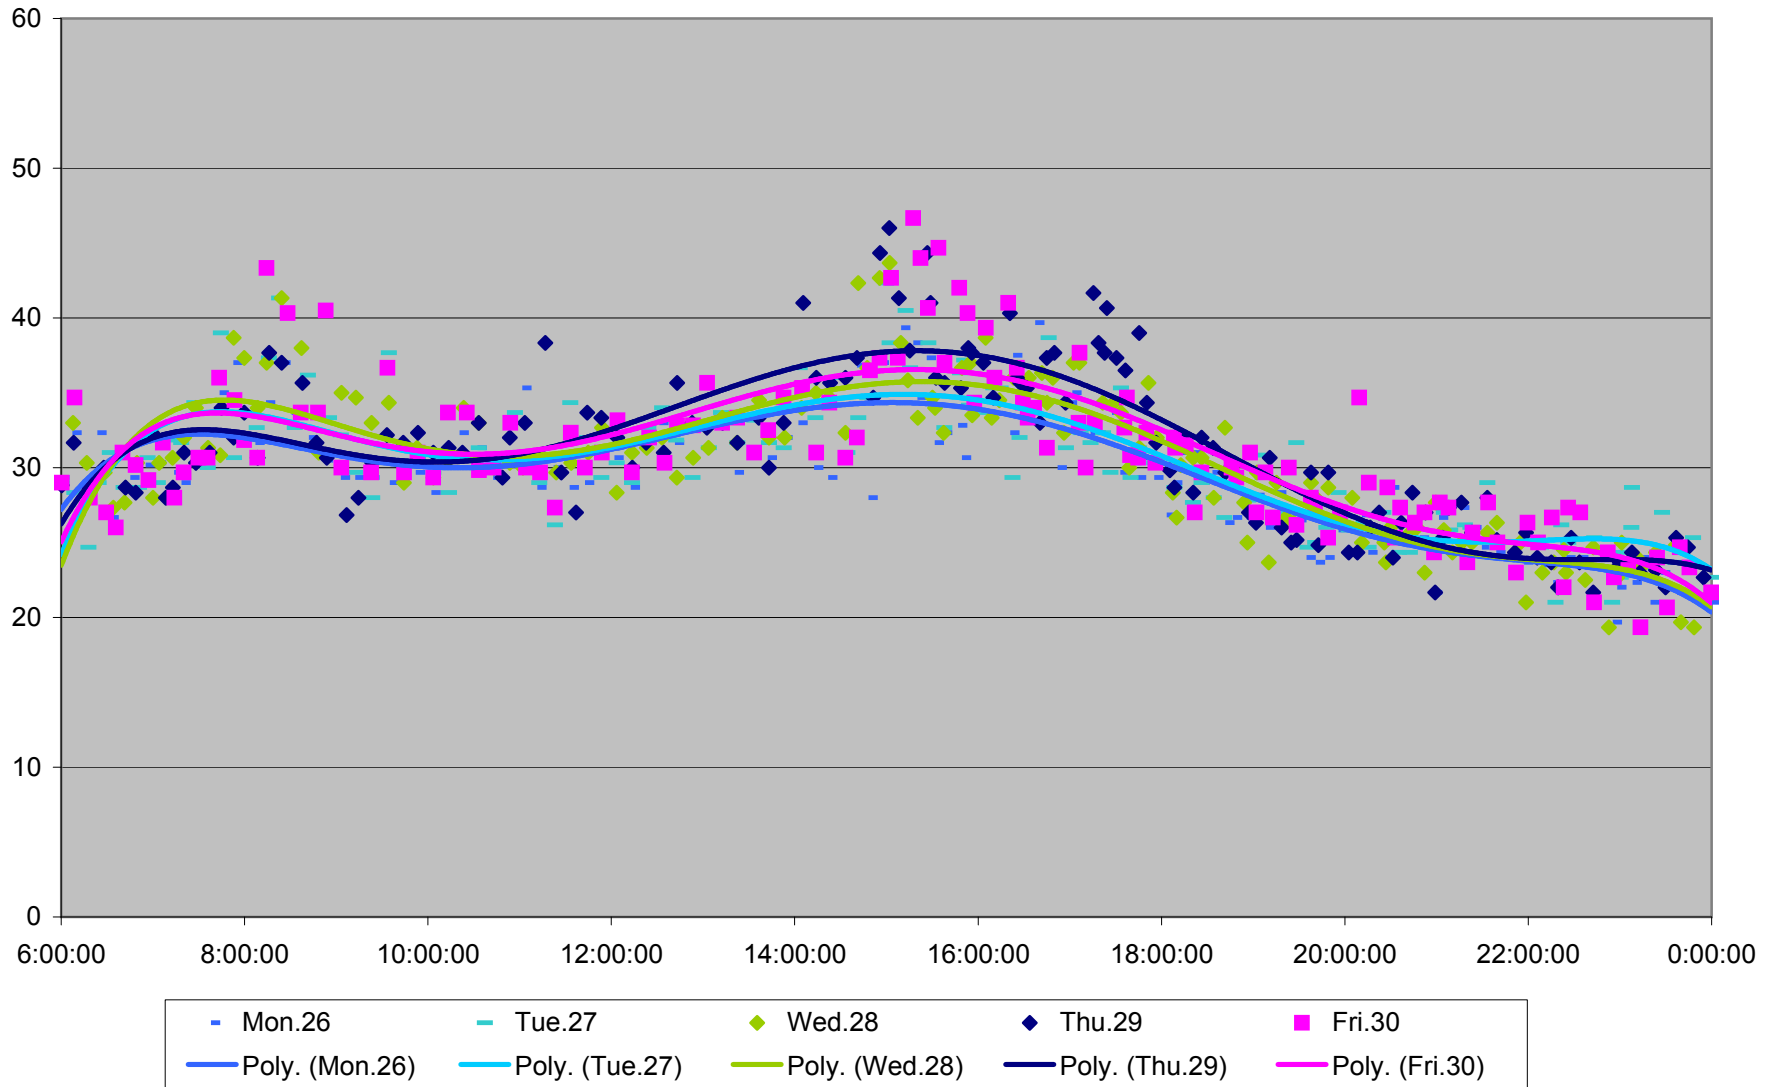

36 Finch West Link Times From Humberwood N of Loop To Jane Eastbound March 2012

36 Finch West Link Times From Humberwood N of Loop To Jane Eastbound March 2012

36 Finch West Link Times From Humberwood N of Loop To Jane Eastbound March 2012

36 Finch West Link Times From Humberwood N of Loop To Jane Eastbound March 2012

36 Finch West Link Times From Humberwood N of Loop To Jane Eastbound March 2012