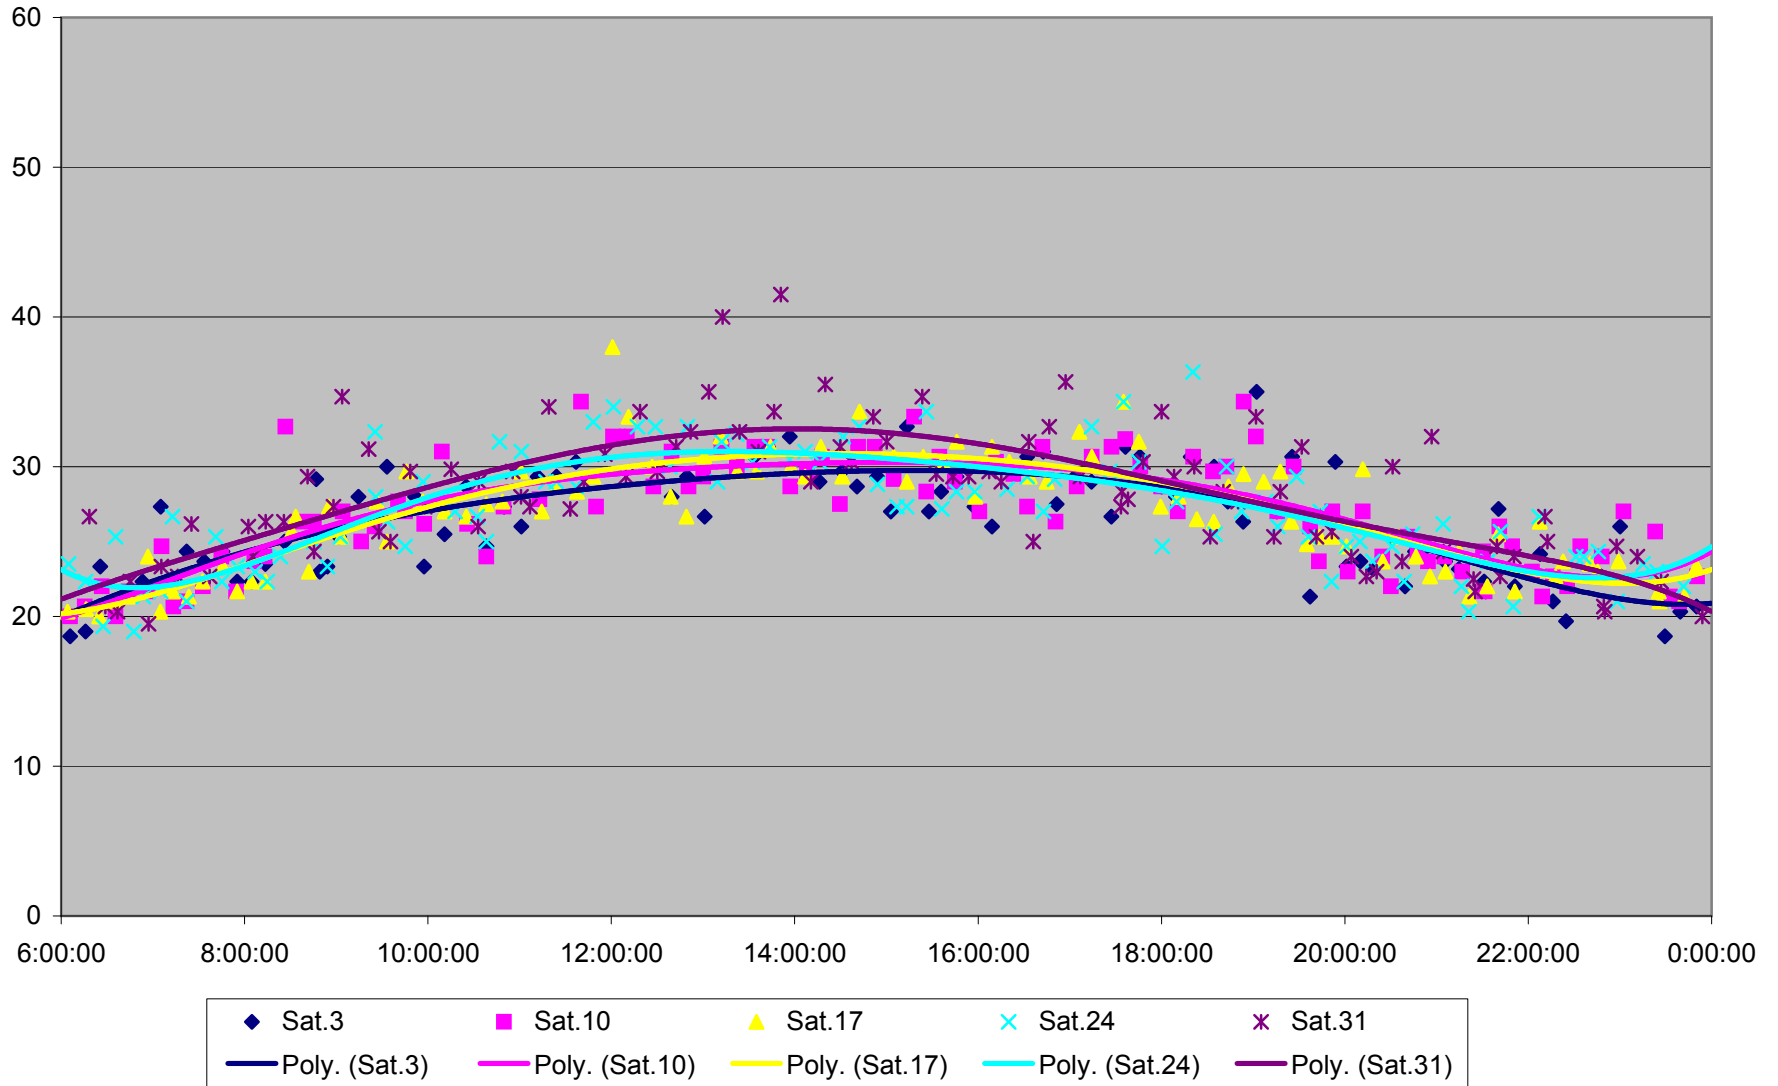

36 Finch West Link Times From Humberwood N of Loop To Jane Eastbound March 2012

36 Finch West Link Times From Humberwood N of Loop To Jane Eastbound March 2012

36 Finch West Link Times From Humberwood N of Loop To Jane Eastbound March 2012

36 Finch West Link Times From Humberwood N of Loop To Jane Eastbound March 2012

36 Finch West Link Times From Humberwood N of Loop To Jane Eastbound March 2012