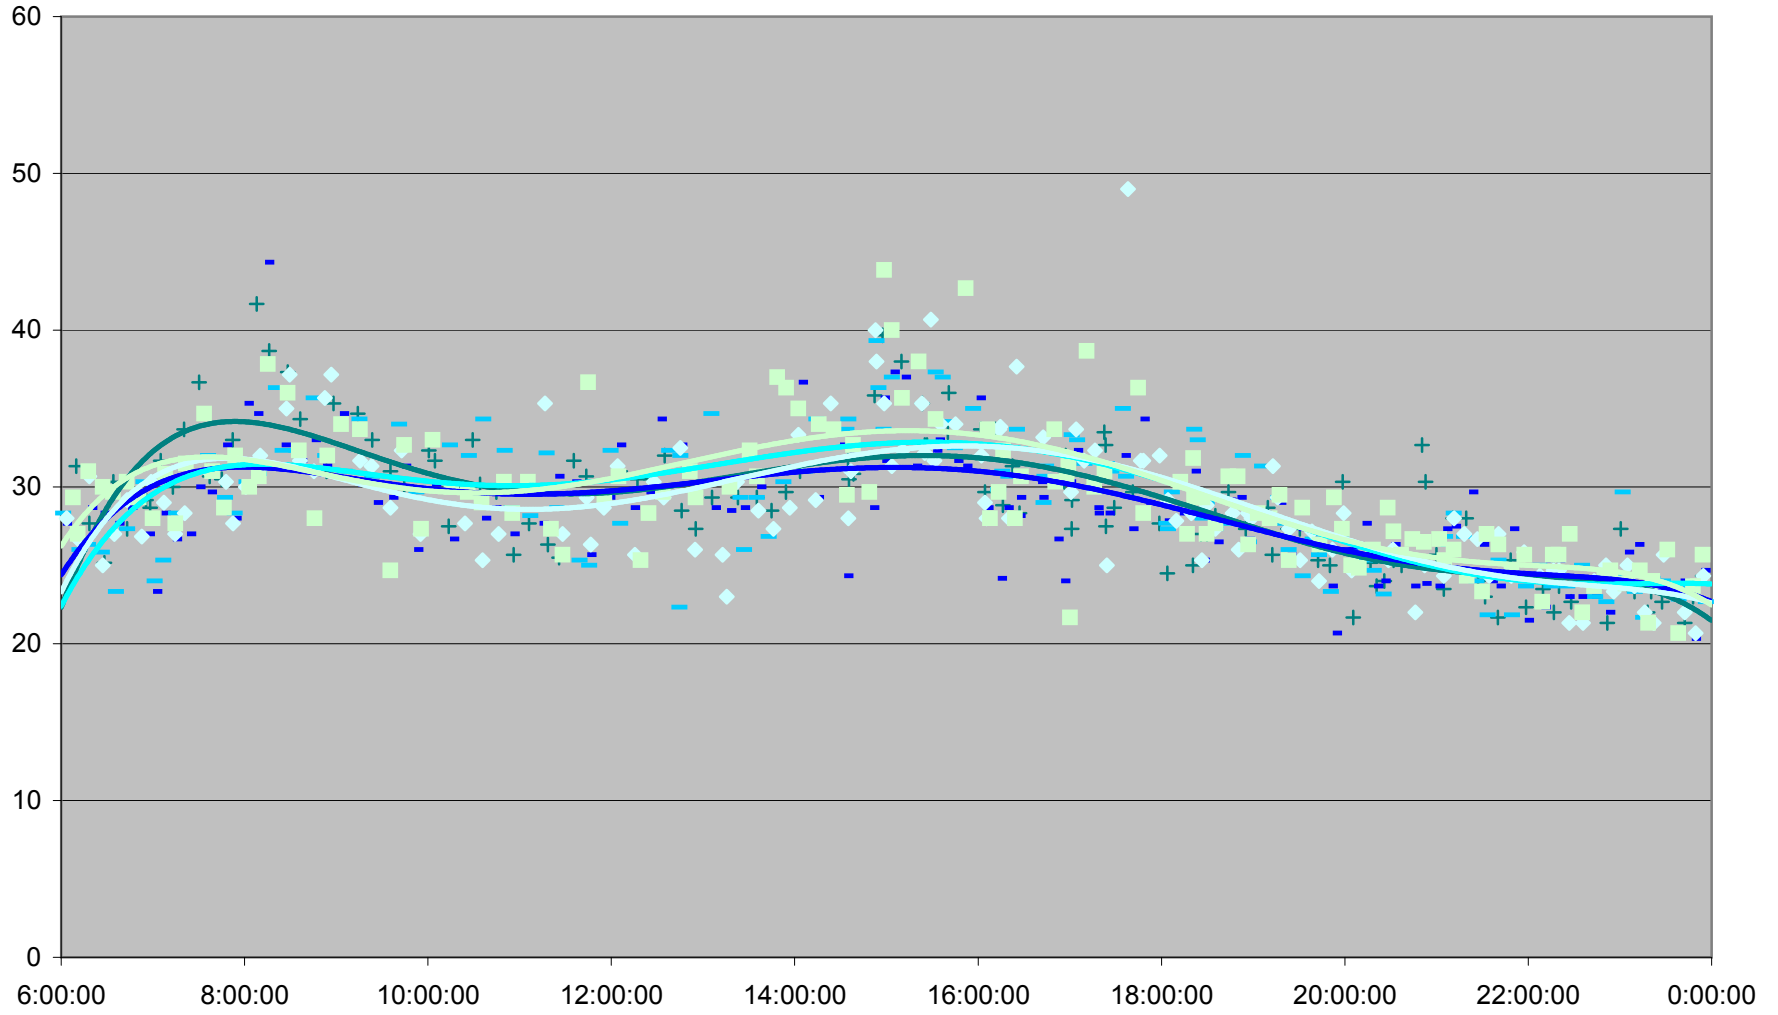

36 Finch West Link Times From Humberwood N of Loop To Jane Eastbound March 2012

36 Finch West Link Times From Humberwood N of Loop To Jane Eastbound March 2012

36 Finch West Link Times From Humberwood N of Loop To Jane Eastbound March 2012

36 Finch West Link Times From Humberwood N of Loop To Jane Eastbound March 2012

36 Finch West Link Times From Humberwood N of Loop To Jane Eastbound March 2012