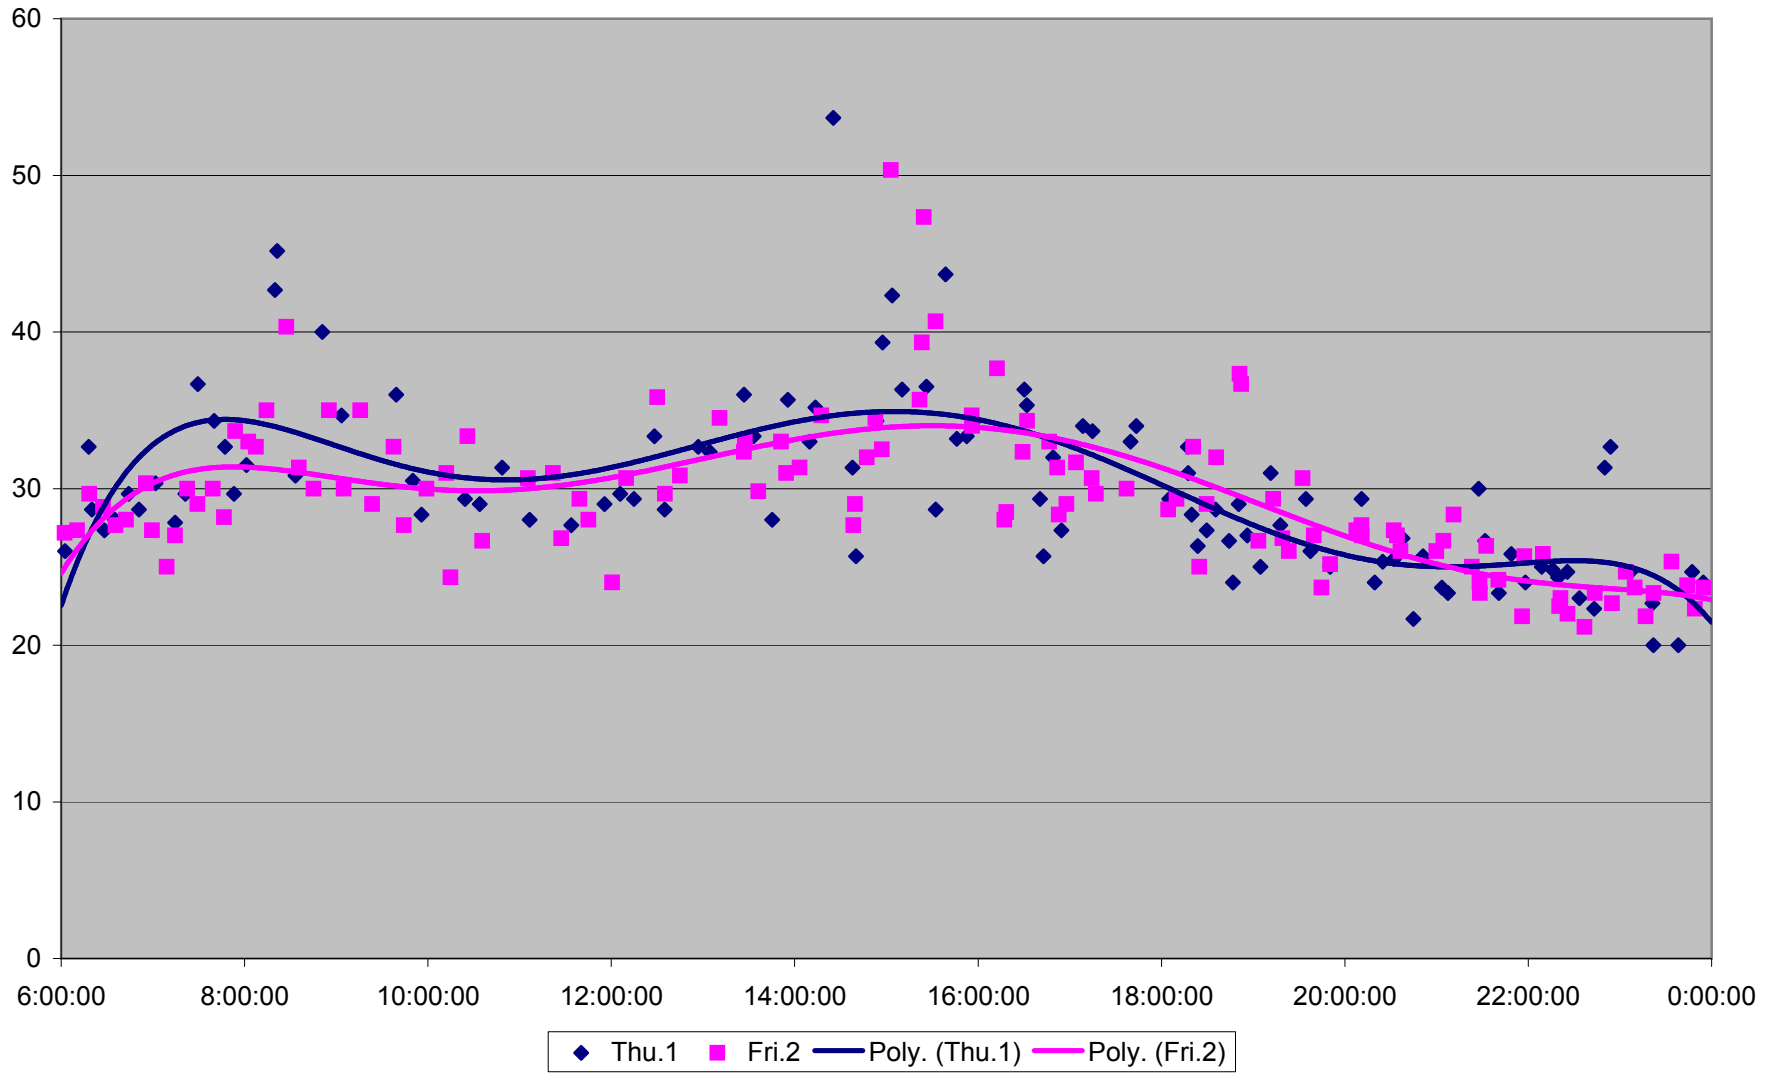

36 Finch West Link Times From Humberwood N of Loop To Jane Eastbound March 2012

36 Finch West Link Times From Humberwood N of Loop To Jane Eastbound March 2012

36 Finch West Link Times From Humberwood N of Loop To Jane Eastbound March 2012

36 Finch West Link Times From Humberwood N of Loop To Jane Eastbound March 2012

36 Finch West Link Times From Humberwood N of Loop To Jane Eastbound March 2012