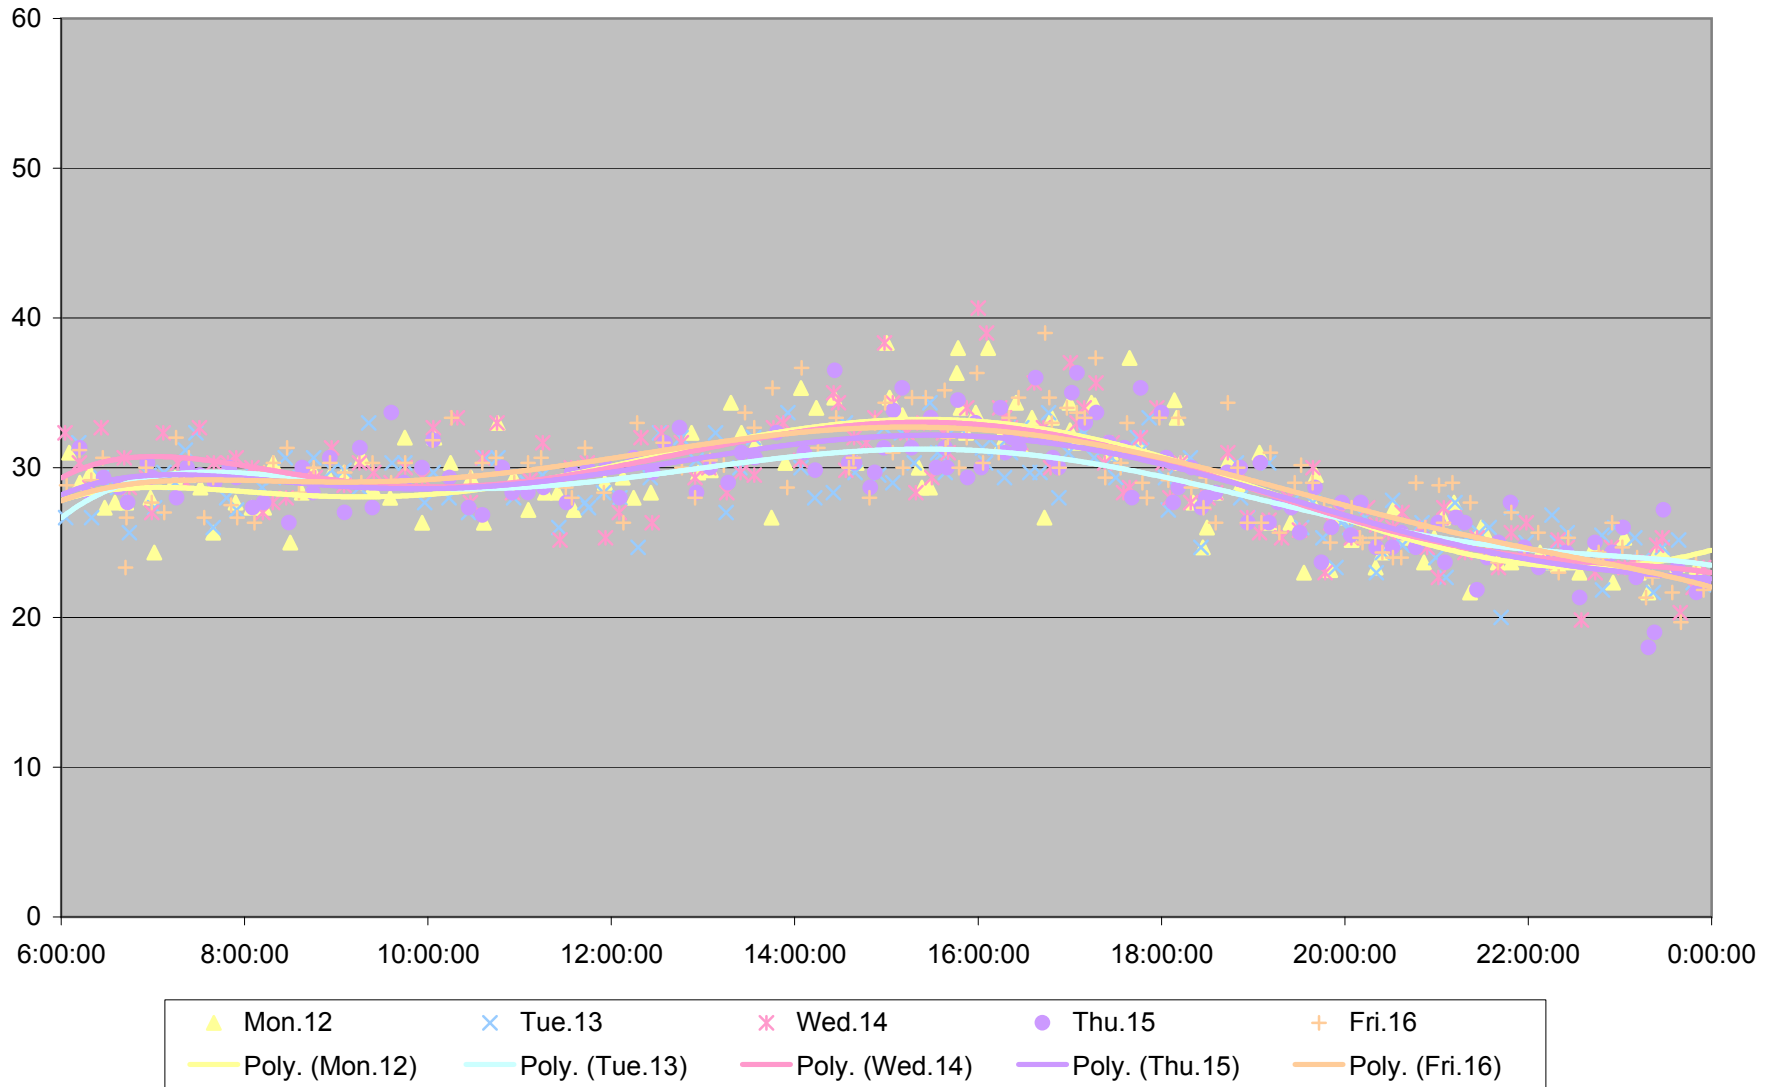

36 Finch West Link Times From Humberwood N of Loop To Jane Eastbound March 2012

36 Finch West Link Times From Humberwood N of Loop To Jane Eastbound March 2012

36 Finch West Link Times From Humberwood N of Loop To Jane Eastbound March 2012

36 Finch West Link Times From Humberwood N of Loop To Jane Eastbound March 2012

36 Finch West Link Times From Humberwood N of Loop To Jane Eastbound March 2012