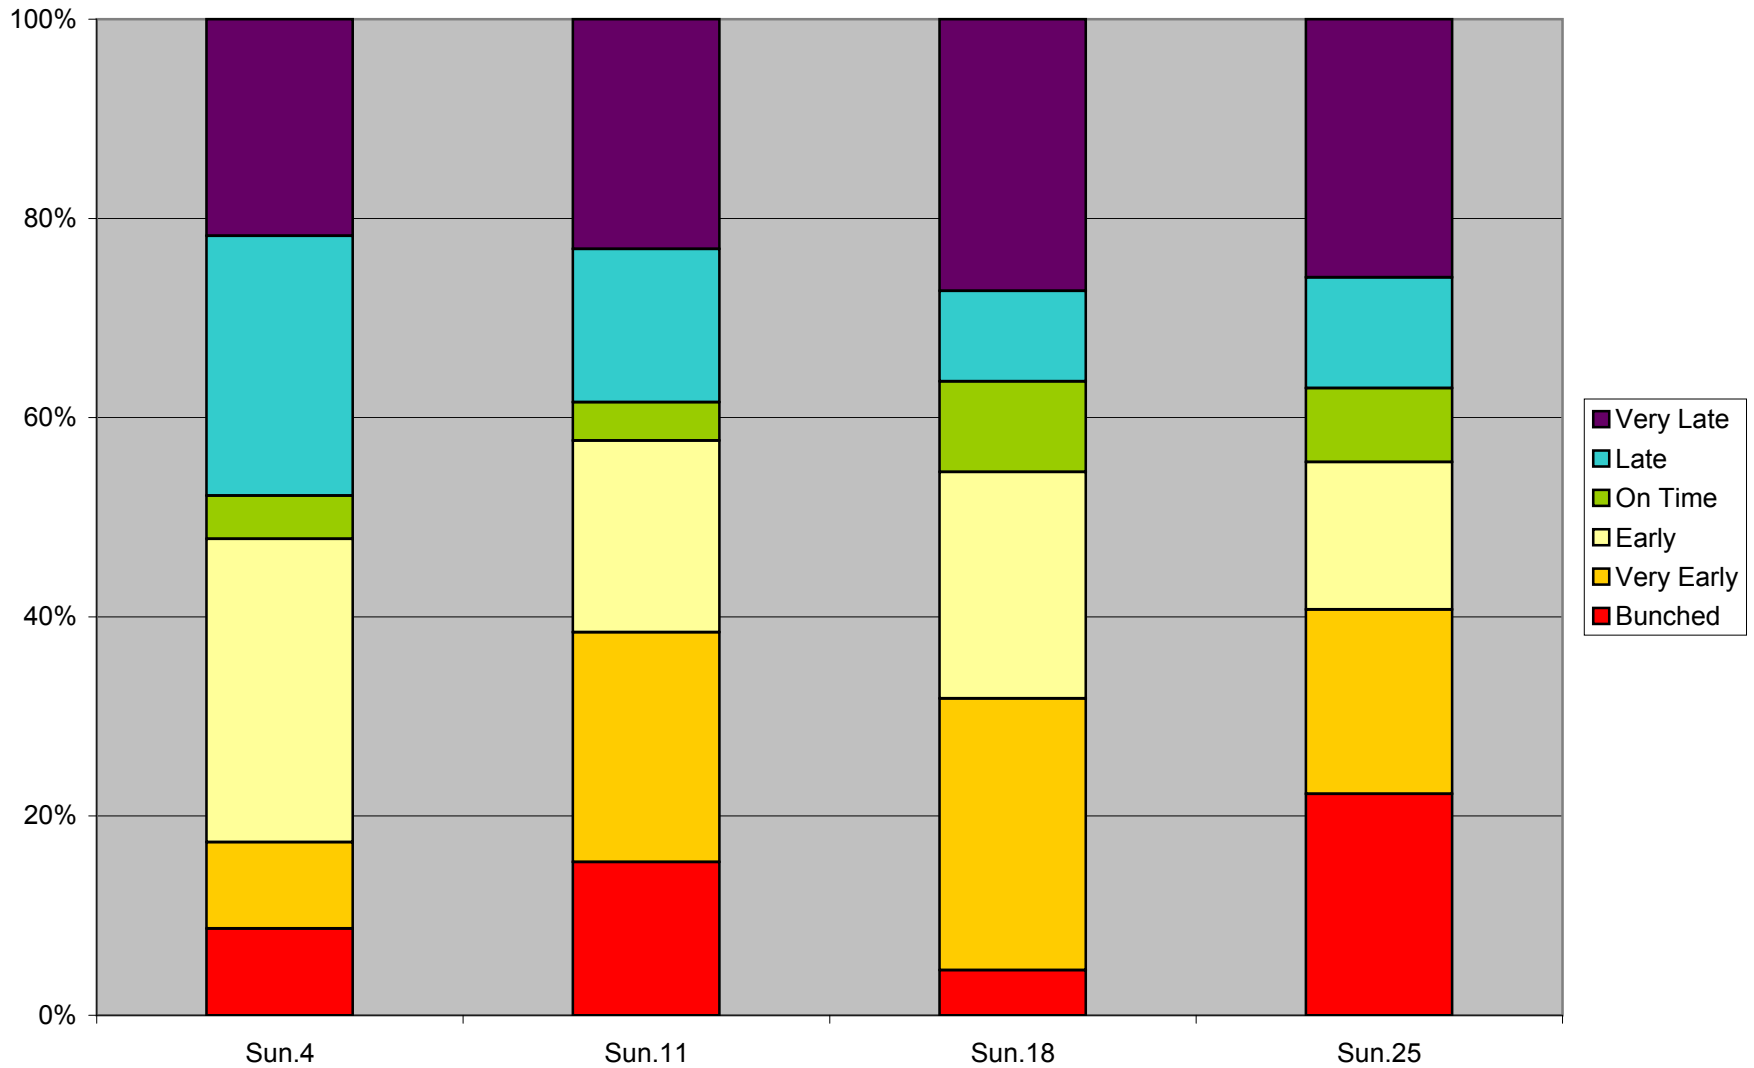

36 Finch West Headway Counts at Dufferin Eastbound March 2012 Sun Eve 19:00-22:30