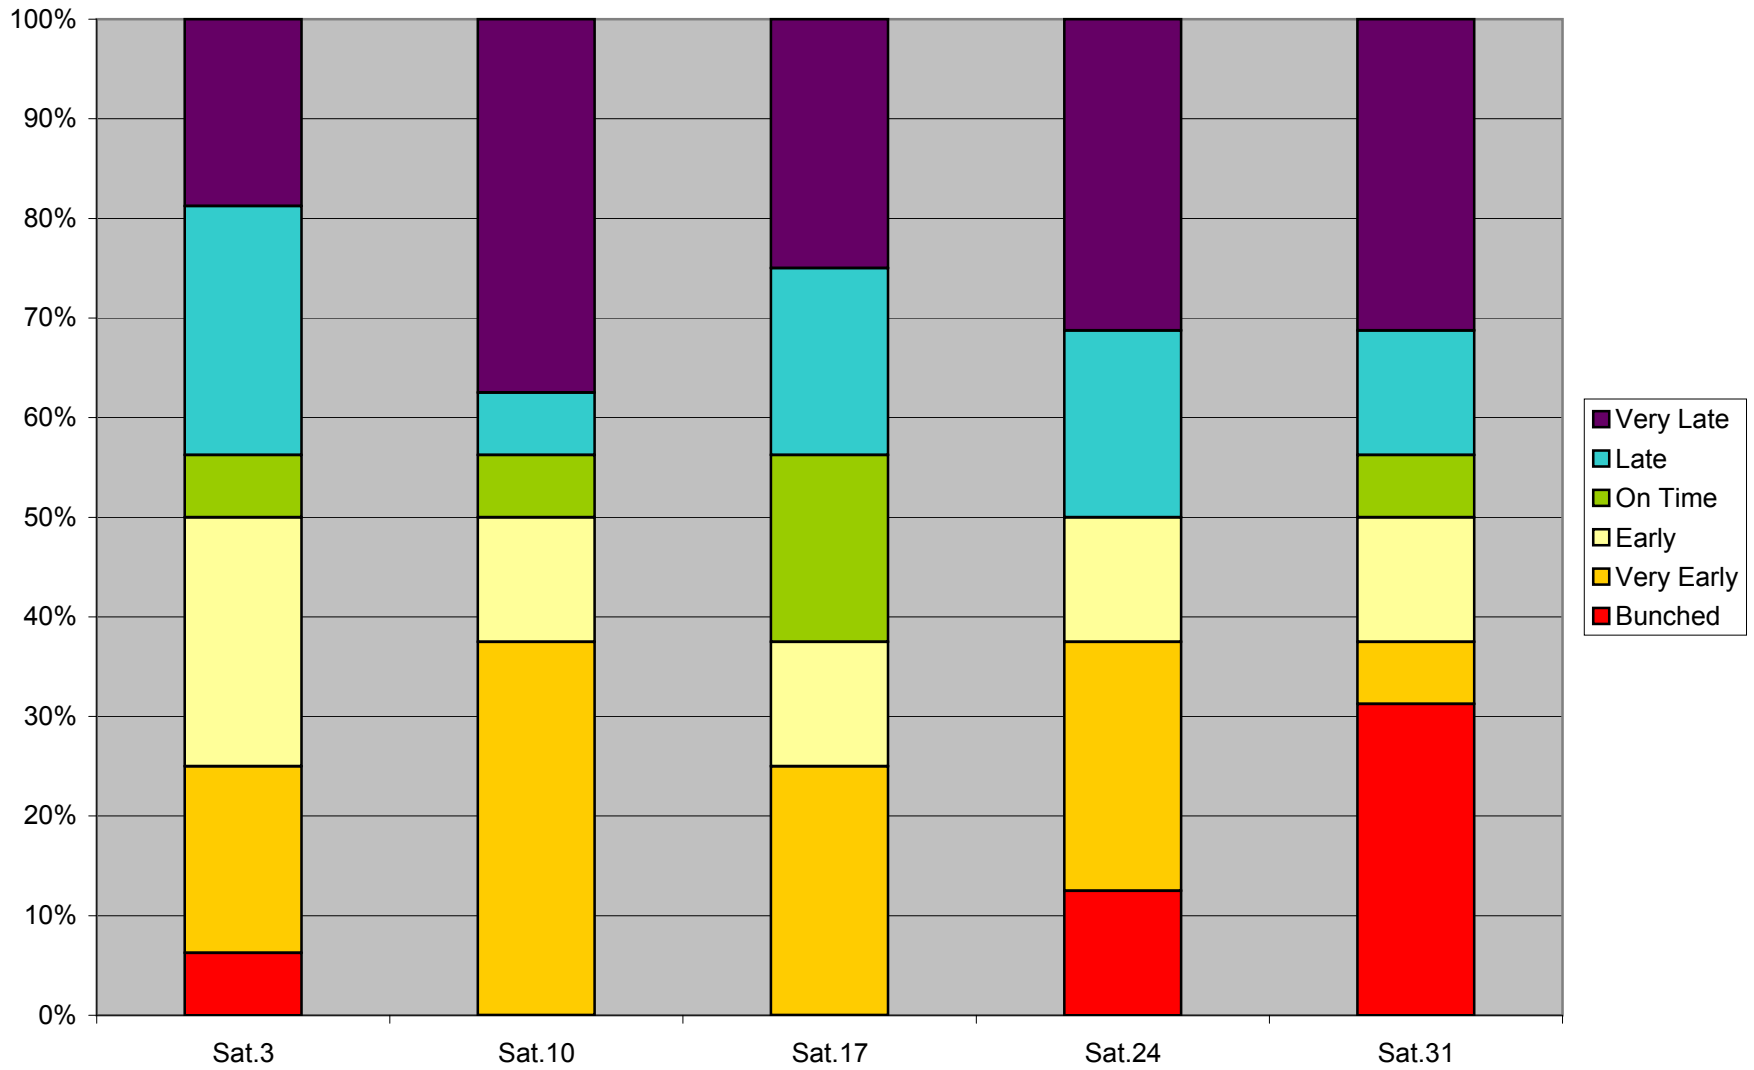

36 Finch West Headway Counts at Dufferin Eastbound March 2012 Sat Eve 19:30-22:00