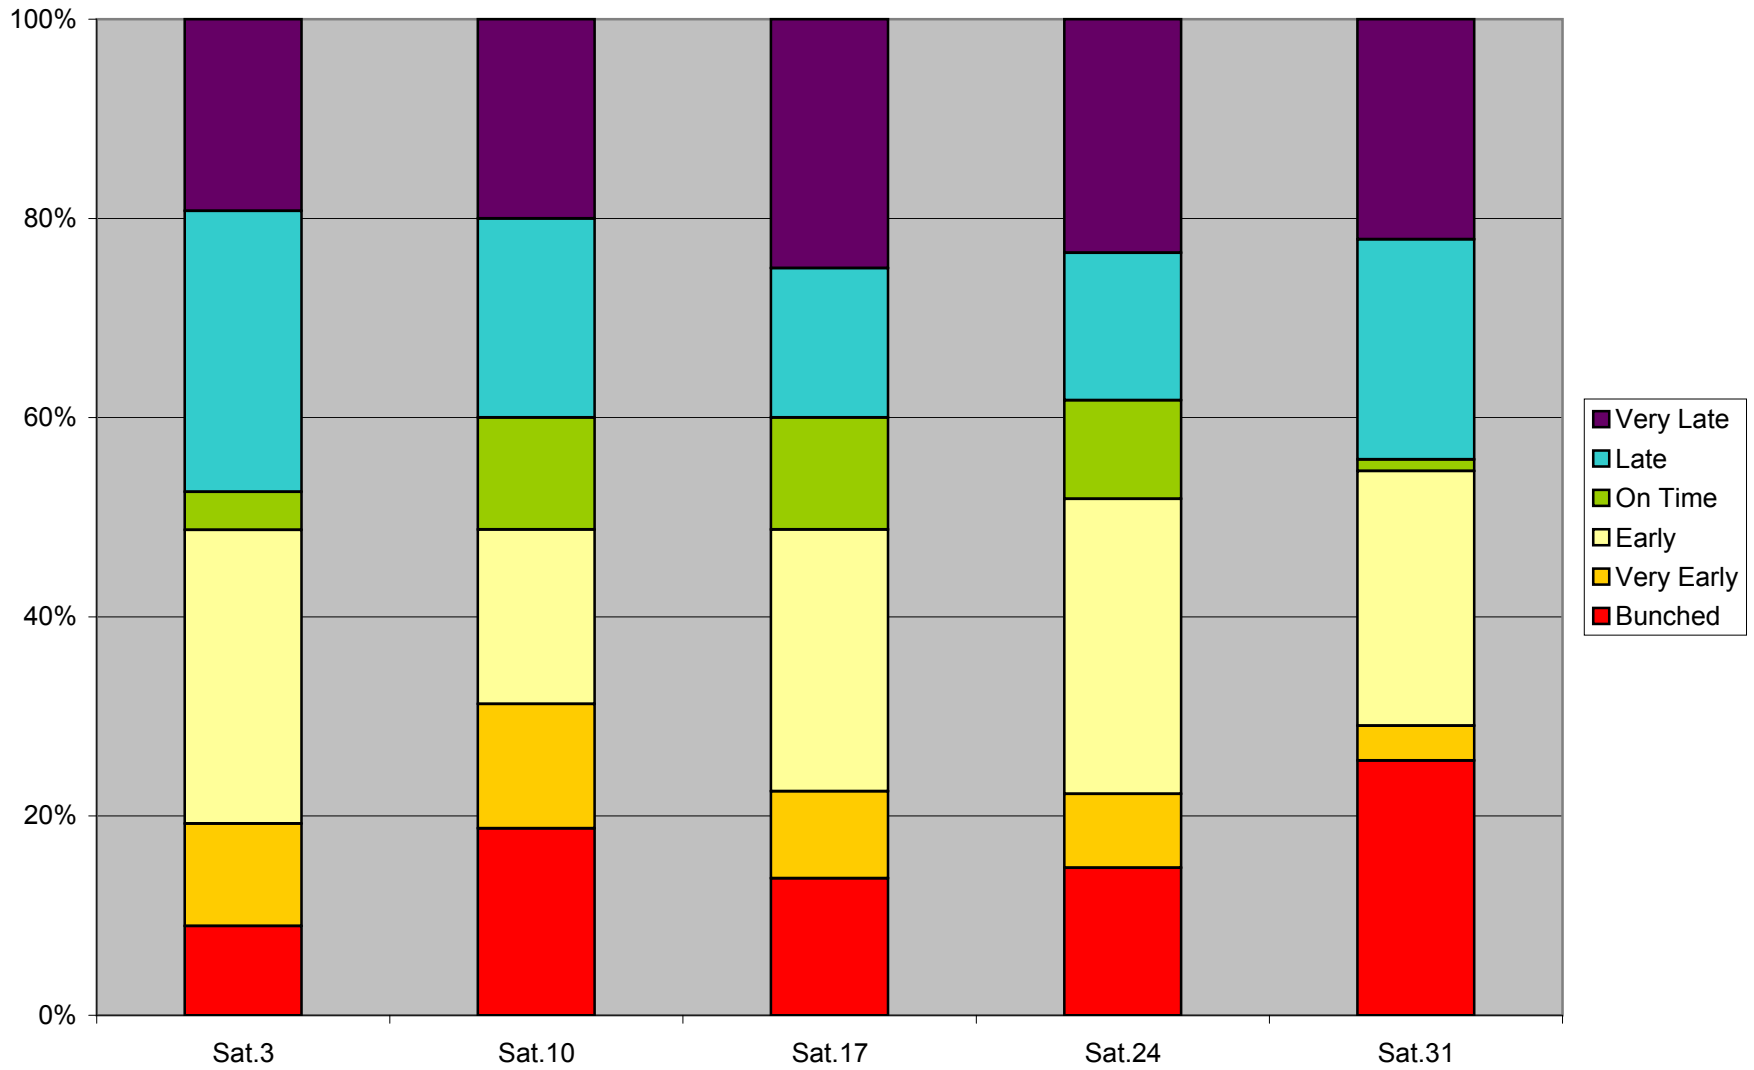

36 Finch West Headway Counts at Dufferin Eastbound March 2012 Sat Afternoon 12:00-19:30