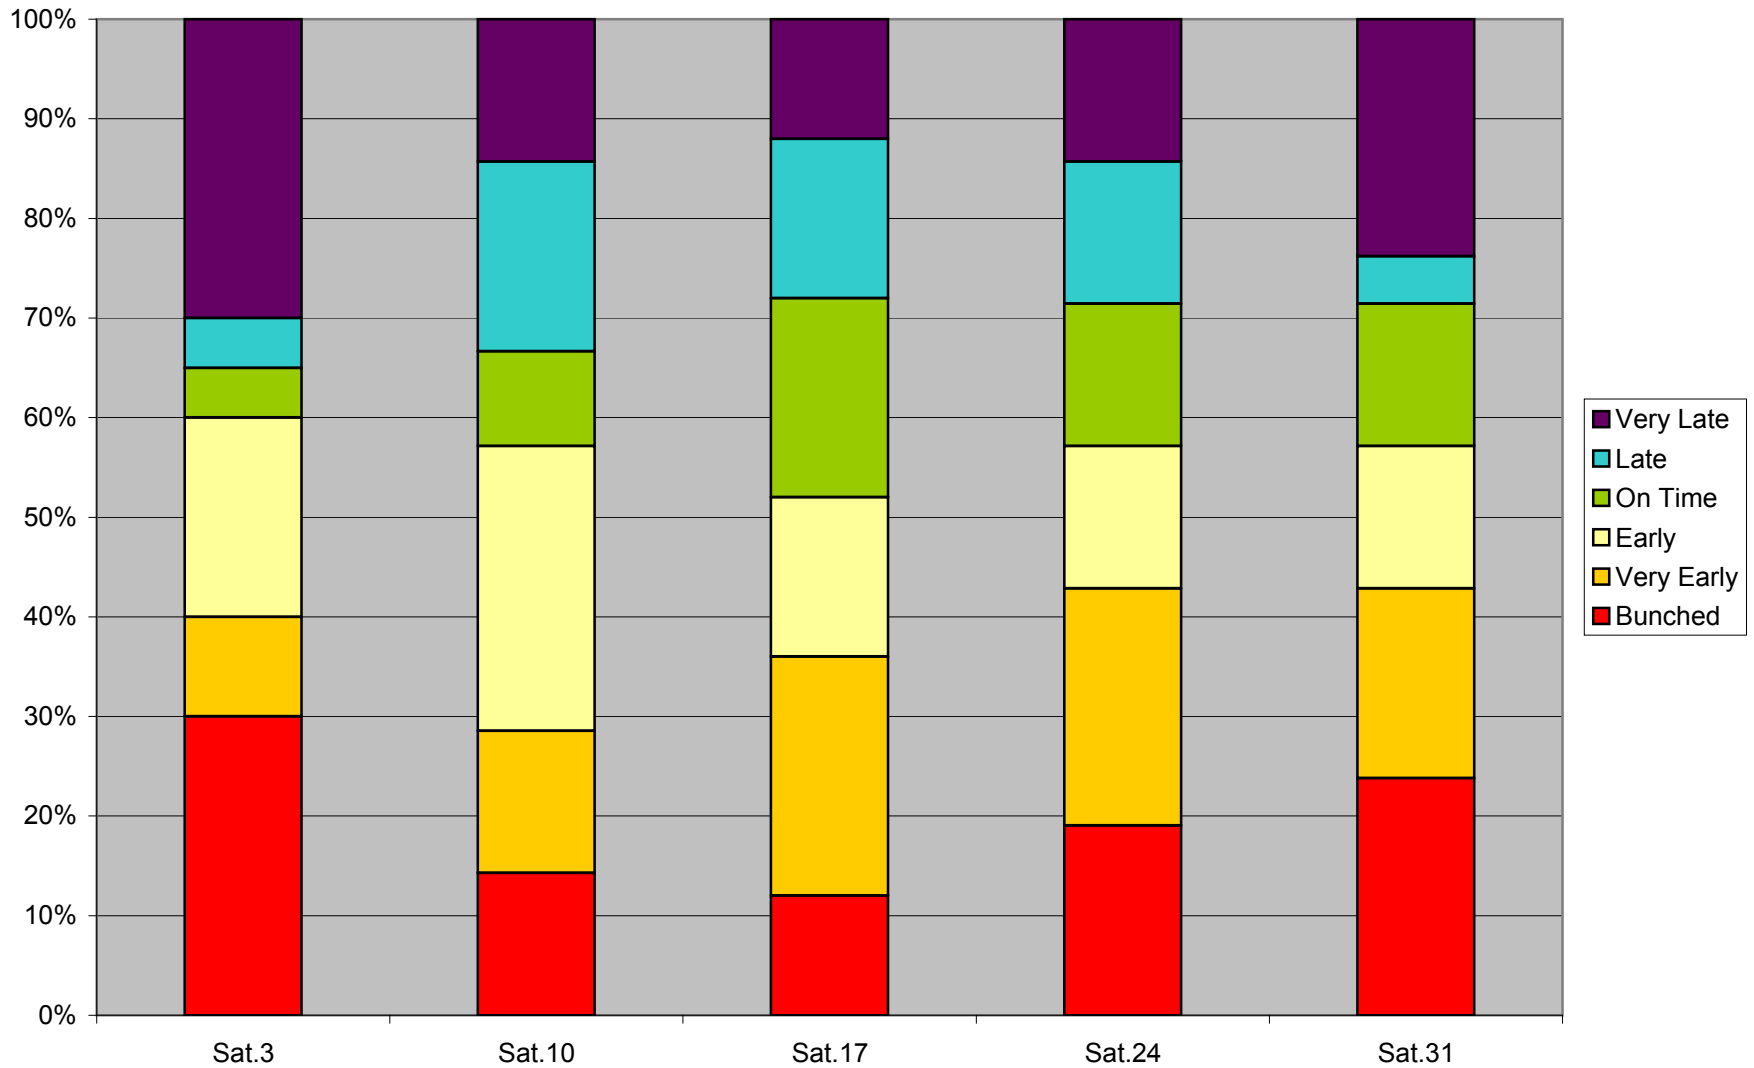

36 Finch West Headway Counts at Dufferin Eastbound March 2012 Sat Morn 10:00-12:00