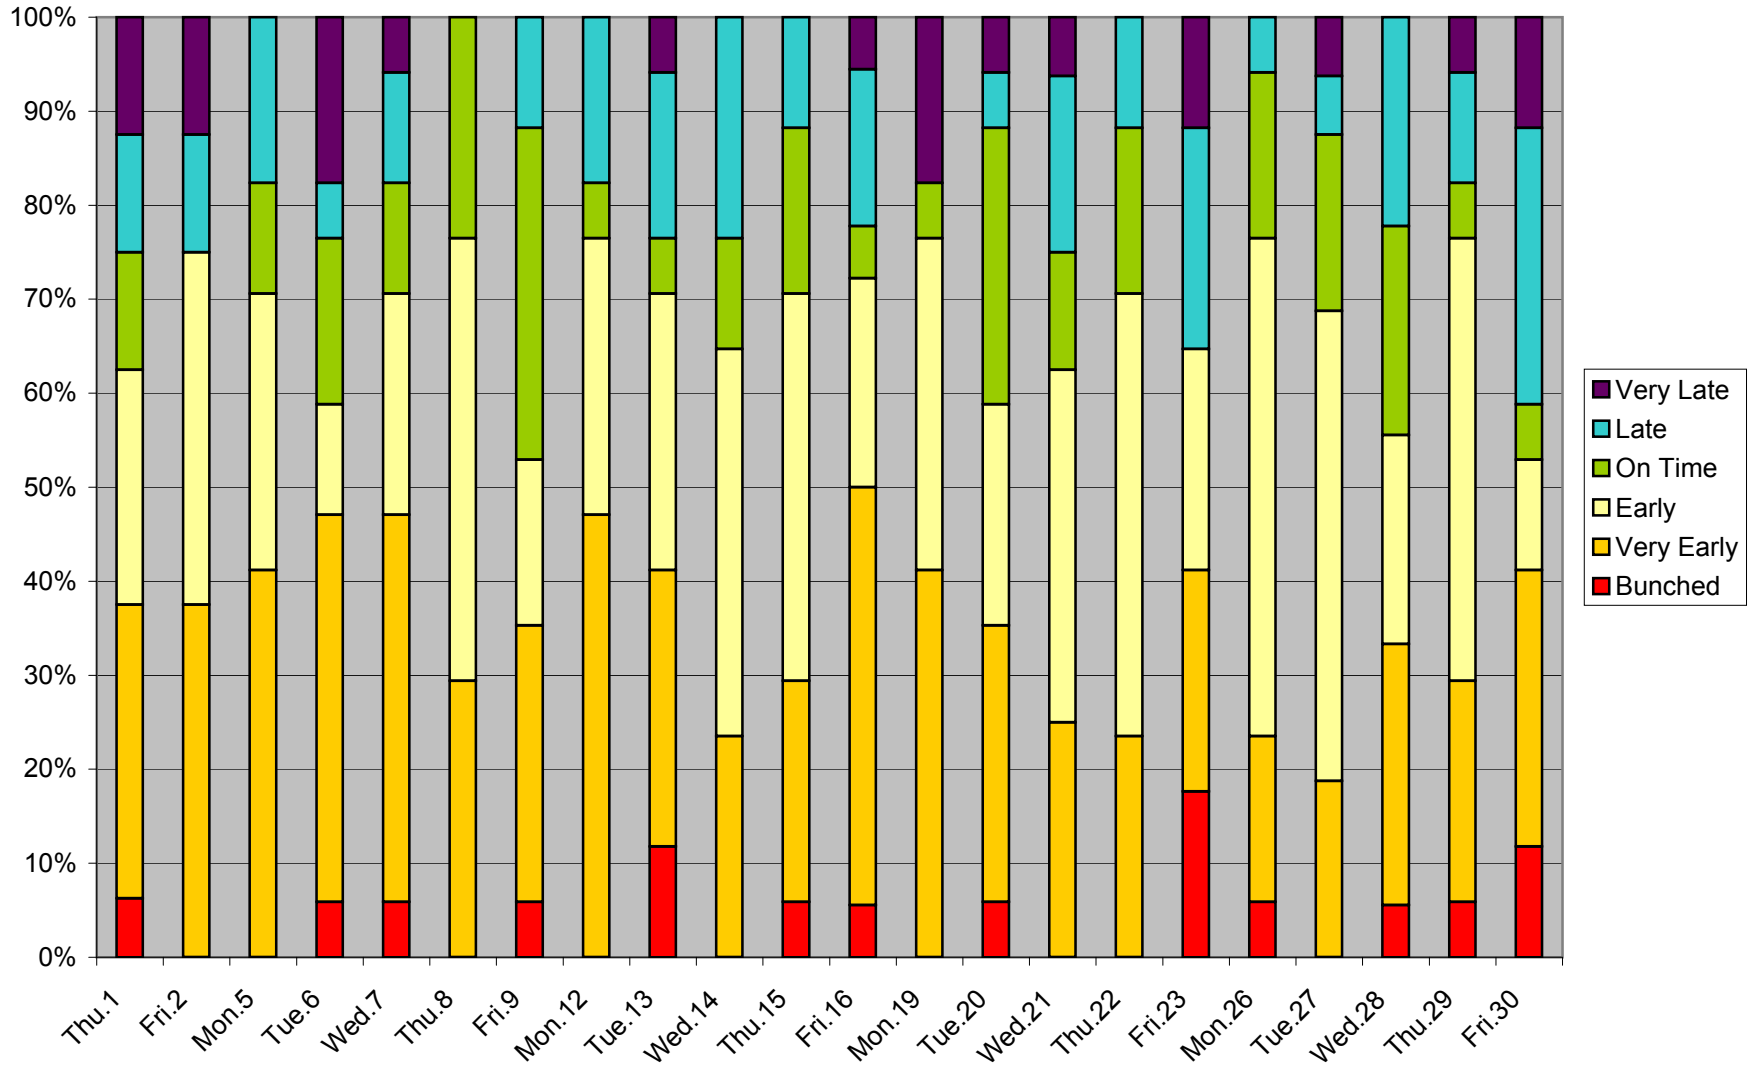

36 Finch West Headway Counts at Dufferin Eastbound March 2012 On Time KPI Weekdays

36 Finch West Headway Counts at Dufferin Eastbound March 2012 Late Eve 22:00-24:00