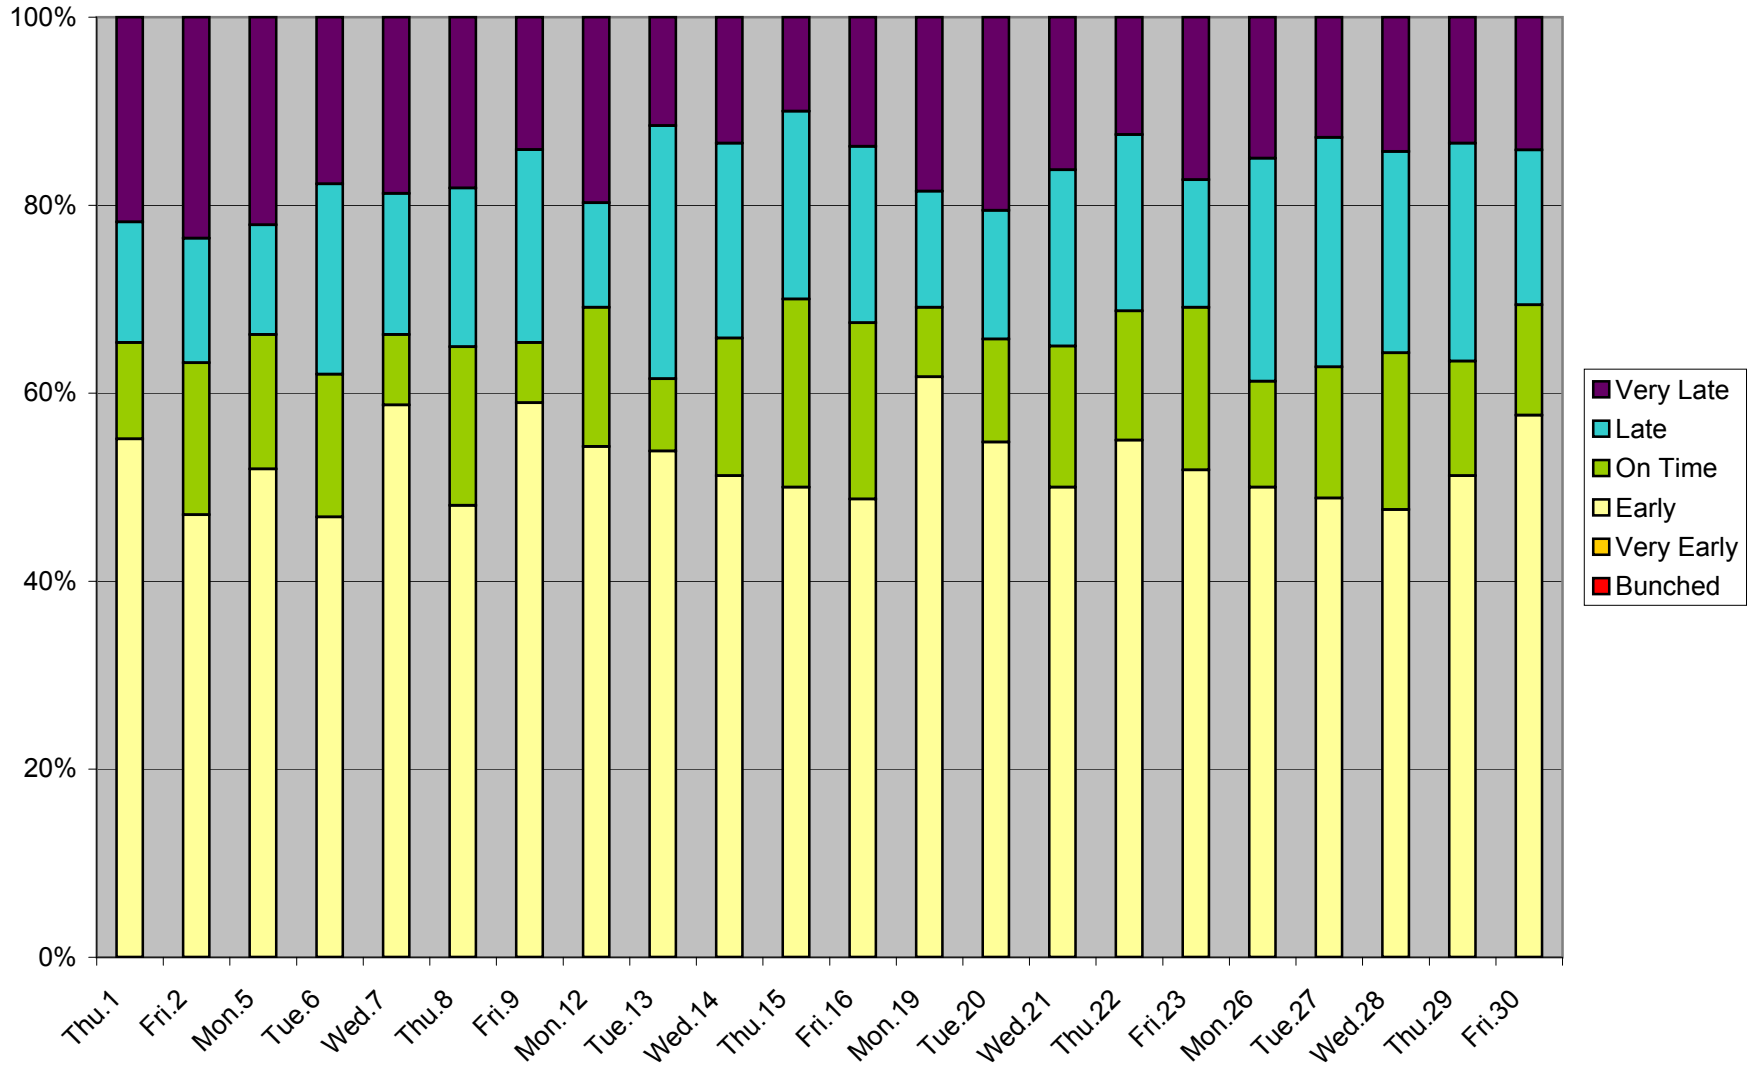

36 Finch West Headway Counts at Dufferin Eastbound March 2012 PM Peak 15:00-19:00