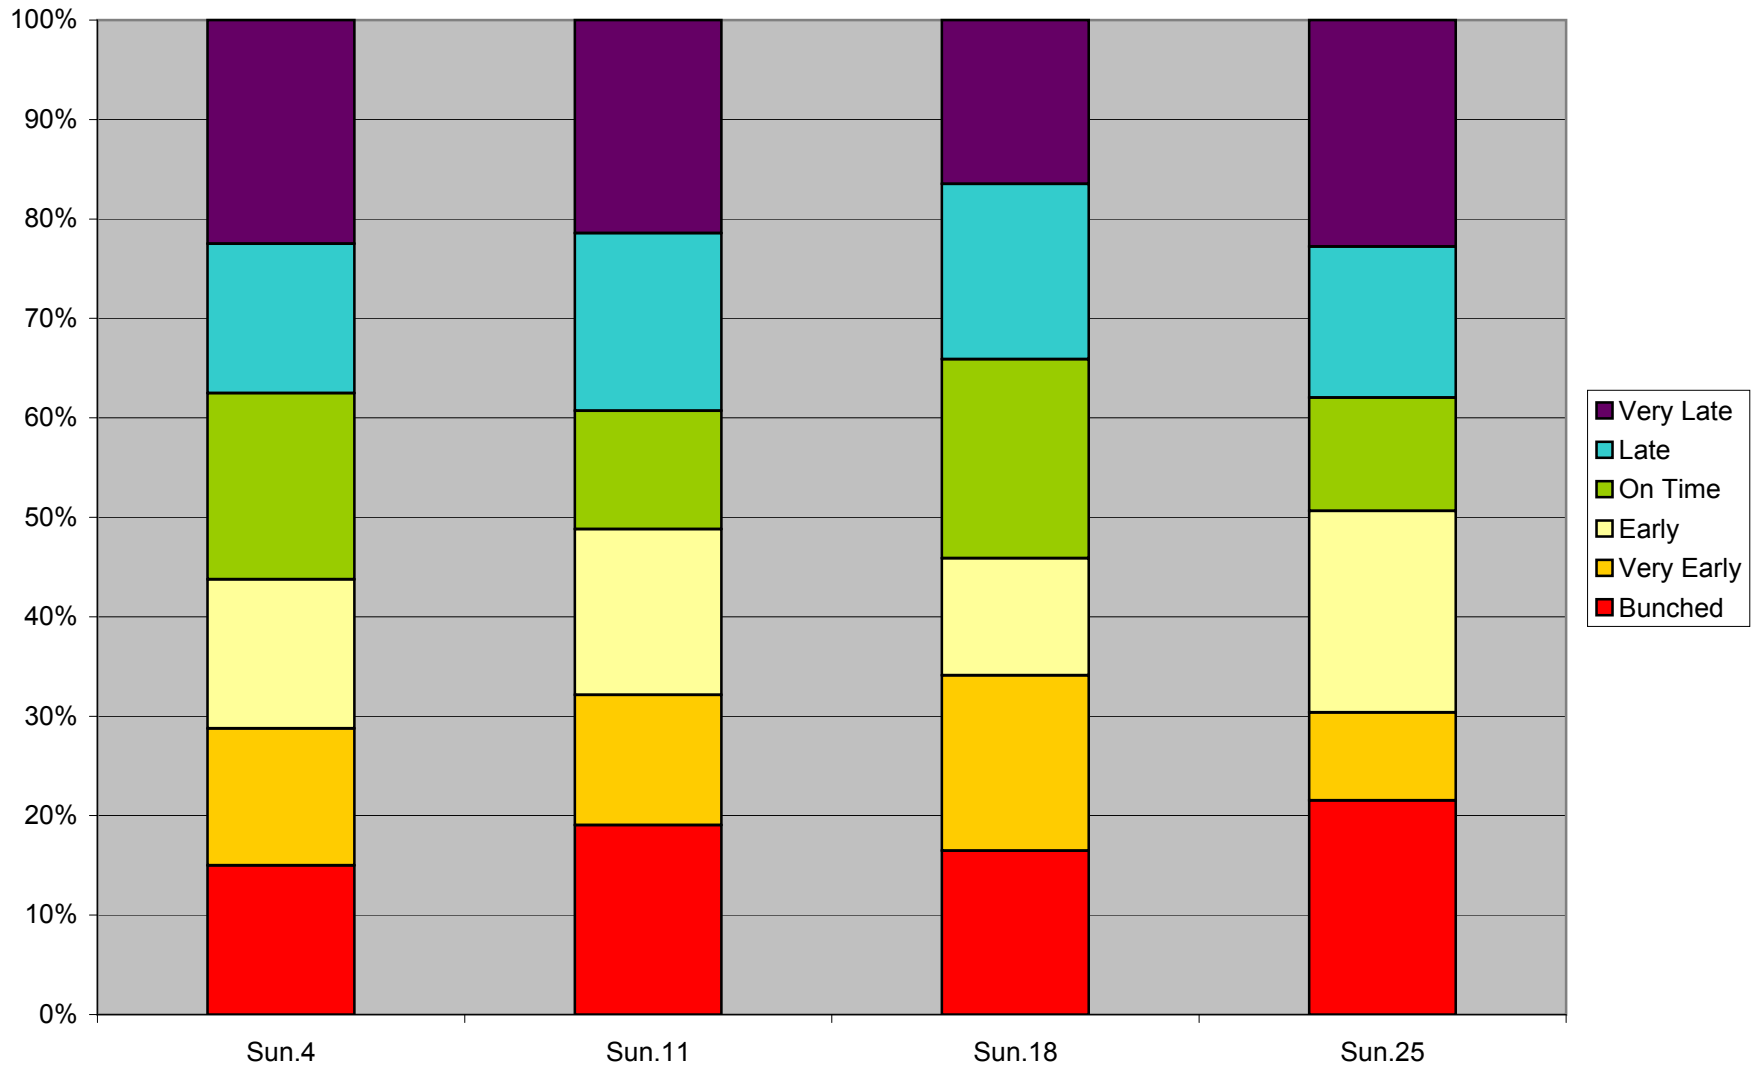

36 Finch West Headway Counts at Dufferin Eastbound March 2012 Sun Afternoon 10:30-19:00