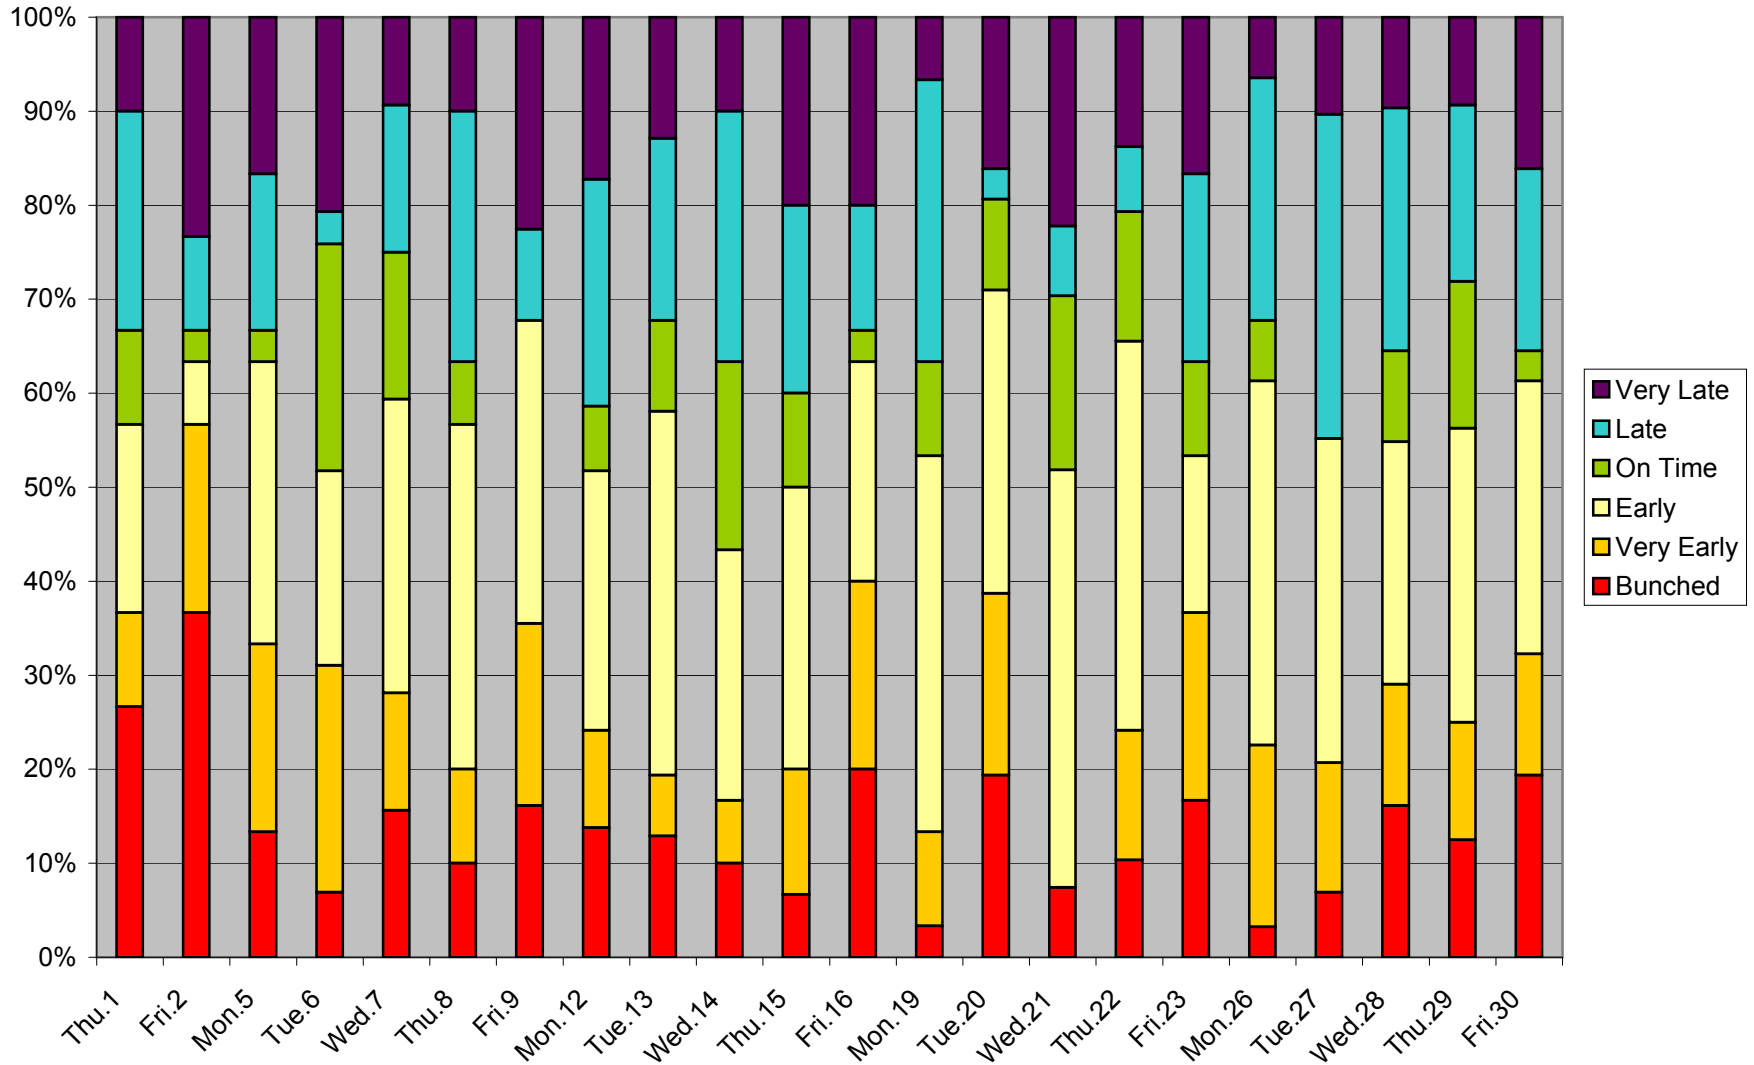

36 Finch West Headway Counts at Dufferin Eastbound March 2012 Early Eve 19:00-22:00