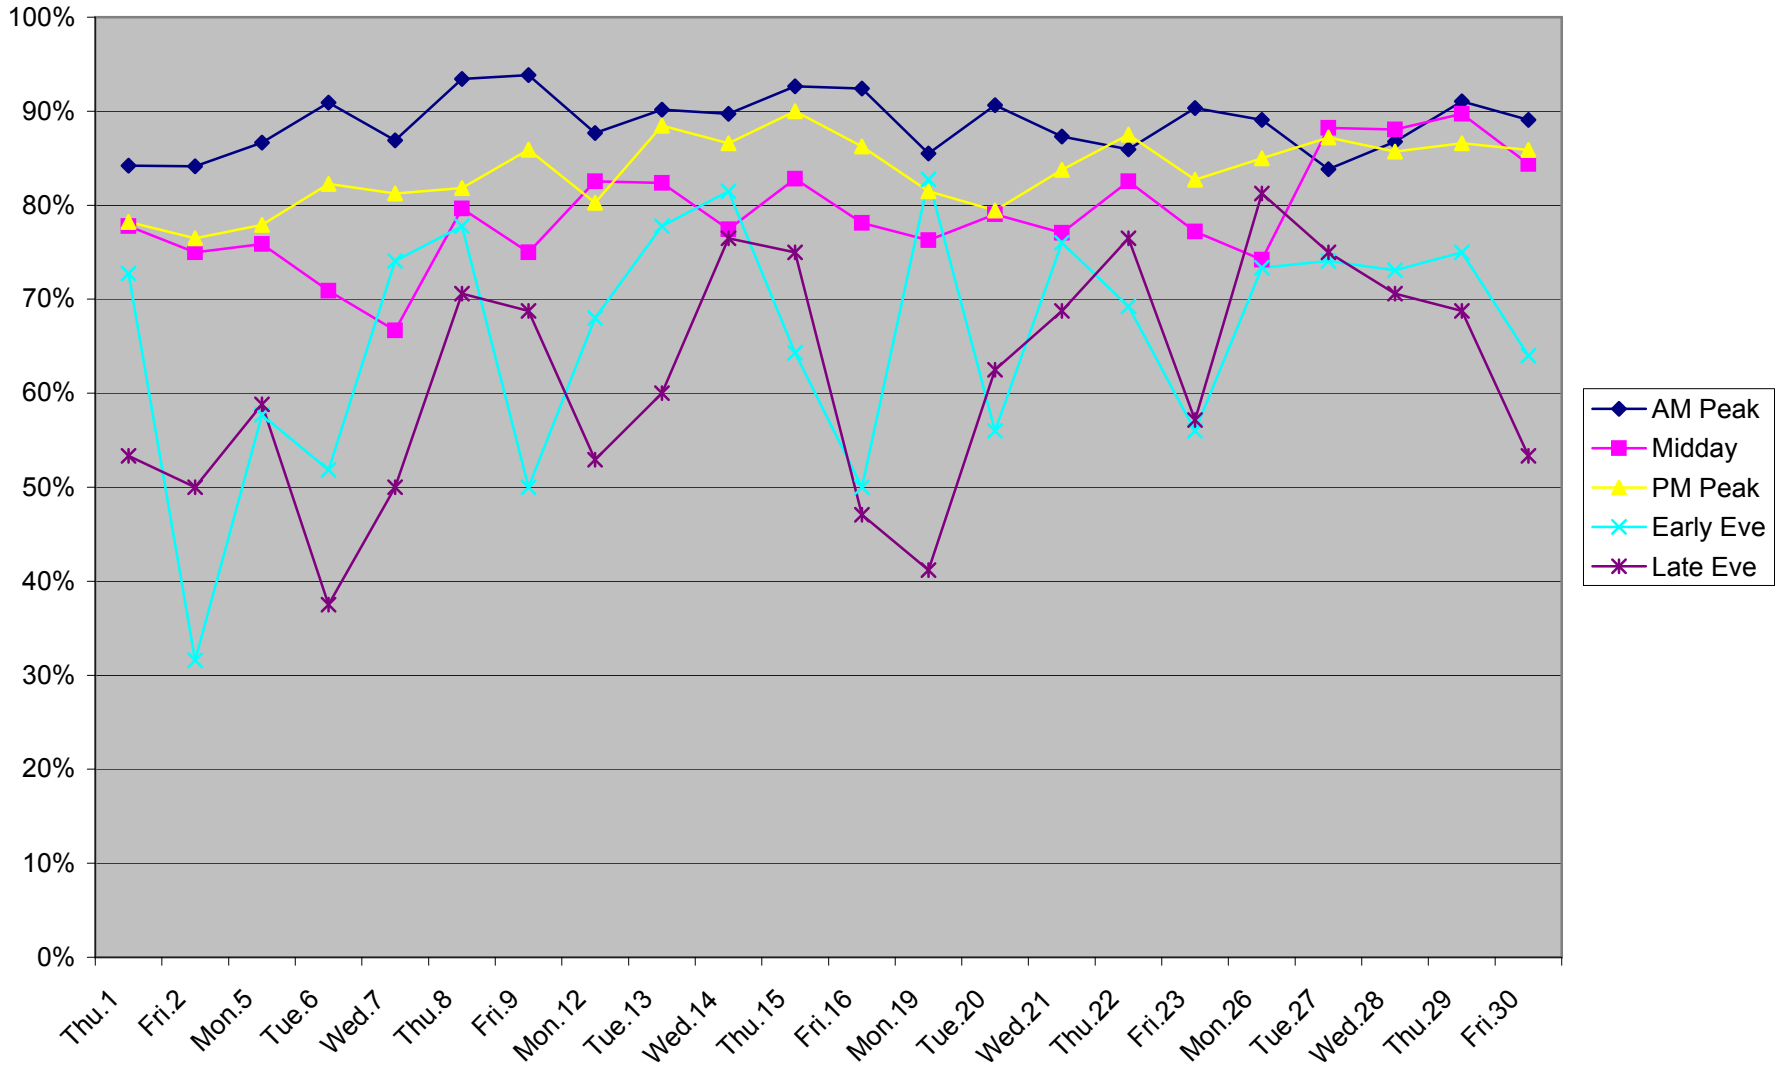

36 Finch West Headway Counts at Dufferin Eastbound March 2012 On Time KPI Weekdays