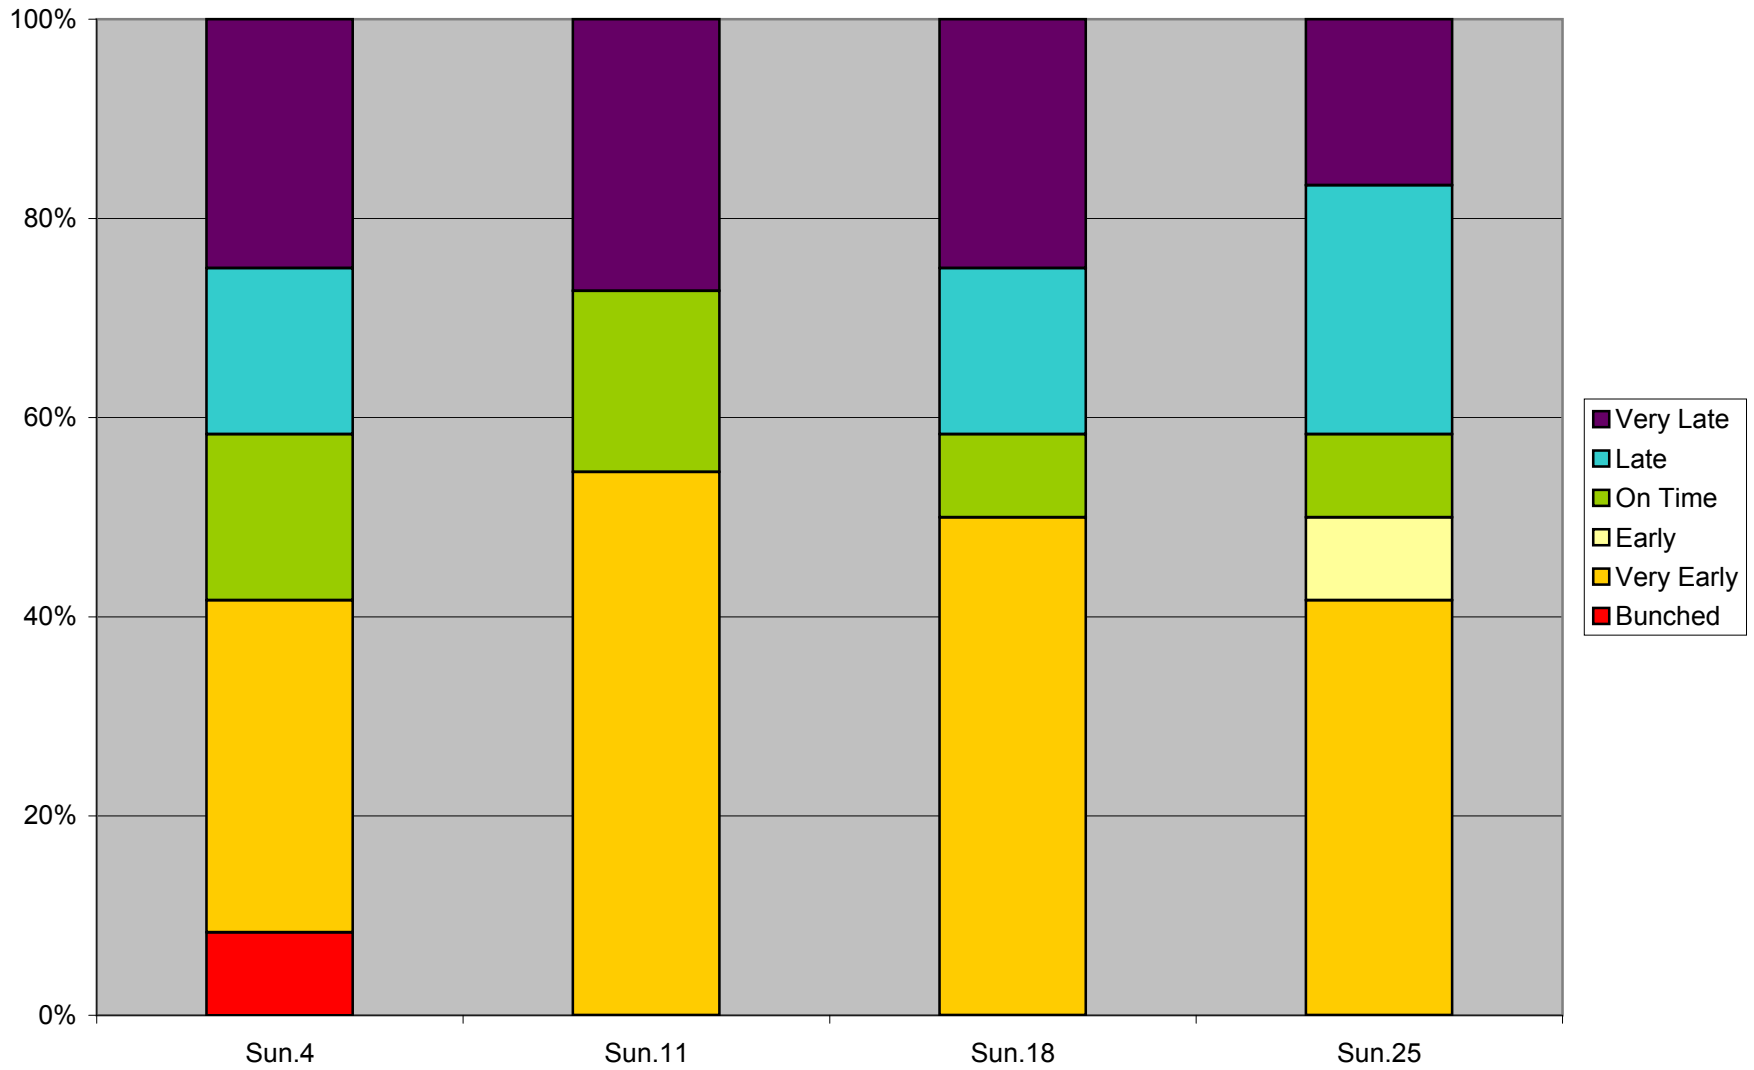

36 Finch West Headway Counts at Dufferin Eastbound March 2012 Sun Morn 9:00-10:30

36 Finch West Headway Counts at Dufferin Eastbound March 2012 Sun Early Morn 6:00-9:00