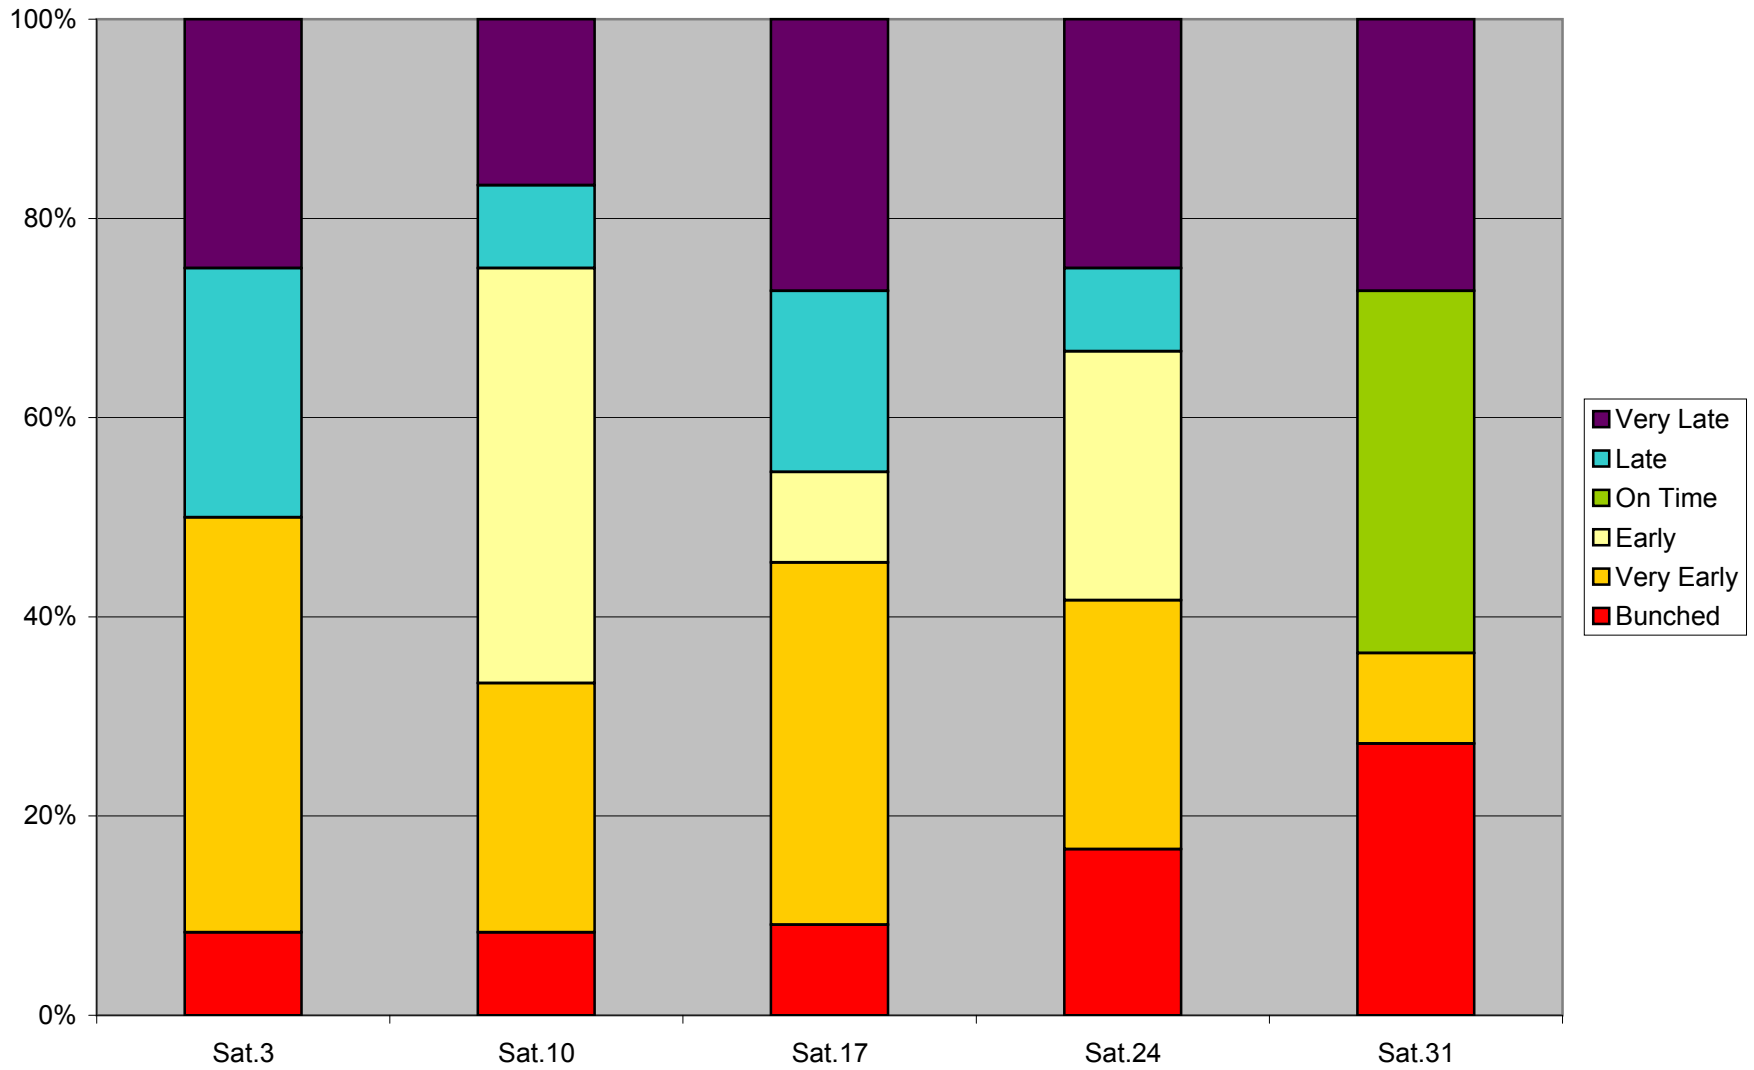

36 Finch West Headway Counts at Dufferin Eastbound March 2012 On Time KPI Saturdays

36 Finch West Headway Counts at Dufferin Eastbound March 2012 Sat Late Eve 22:00-24:00