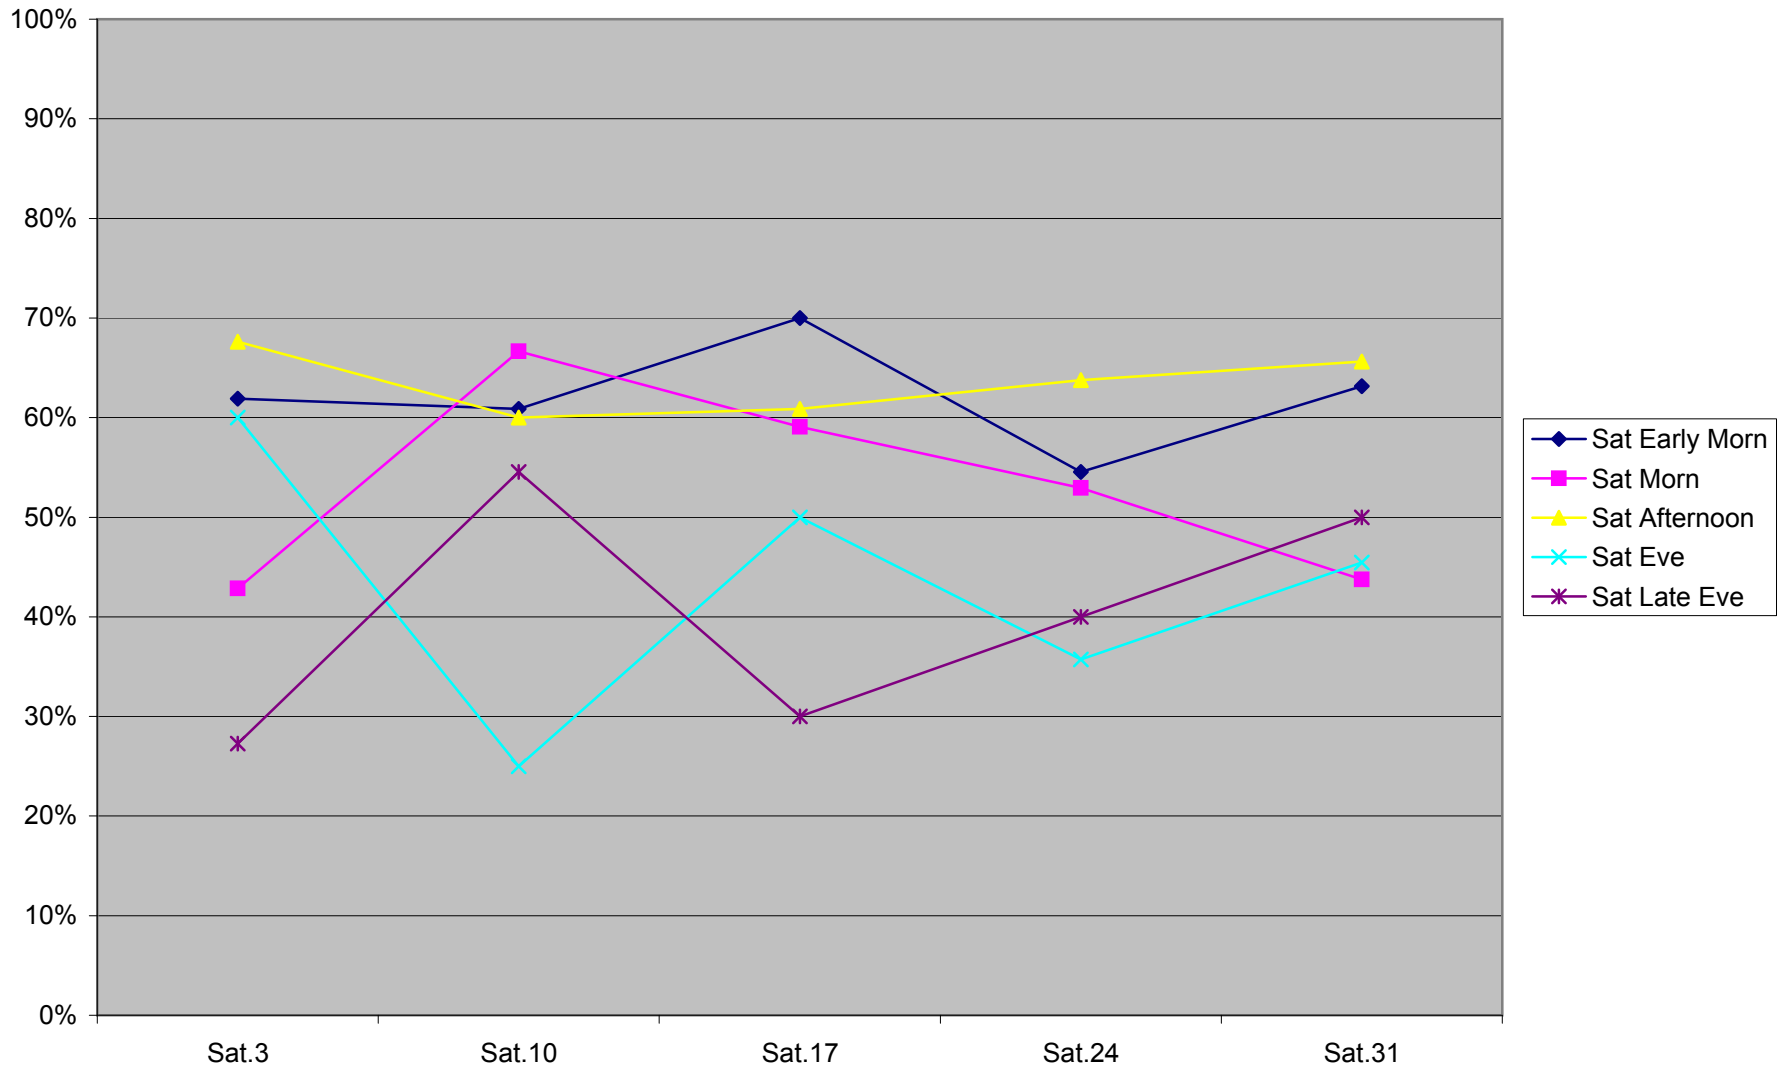

36 Finch West Headway Counts at Dufferin Eastbound March 2012 On Time KPI Saturdays