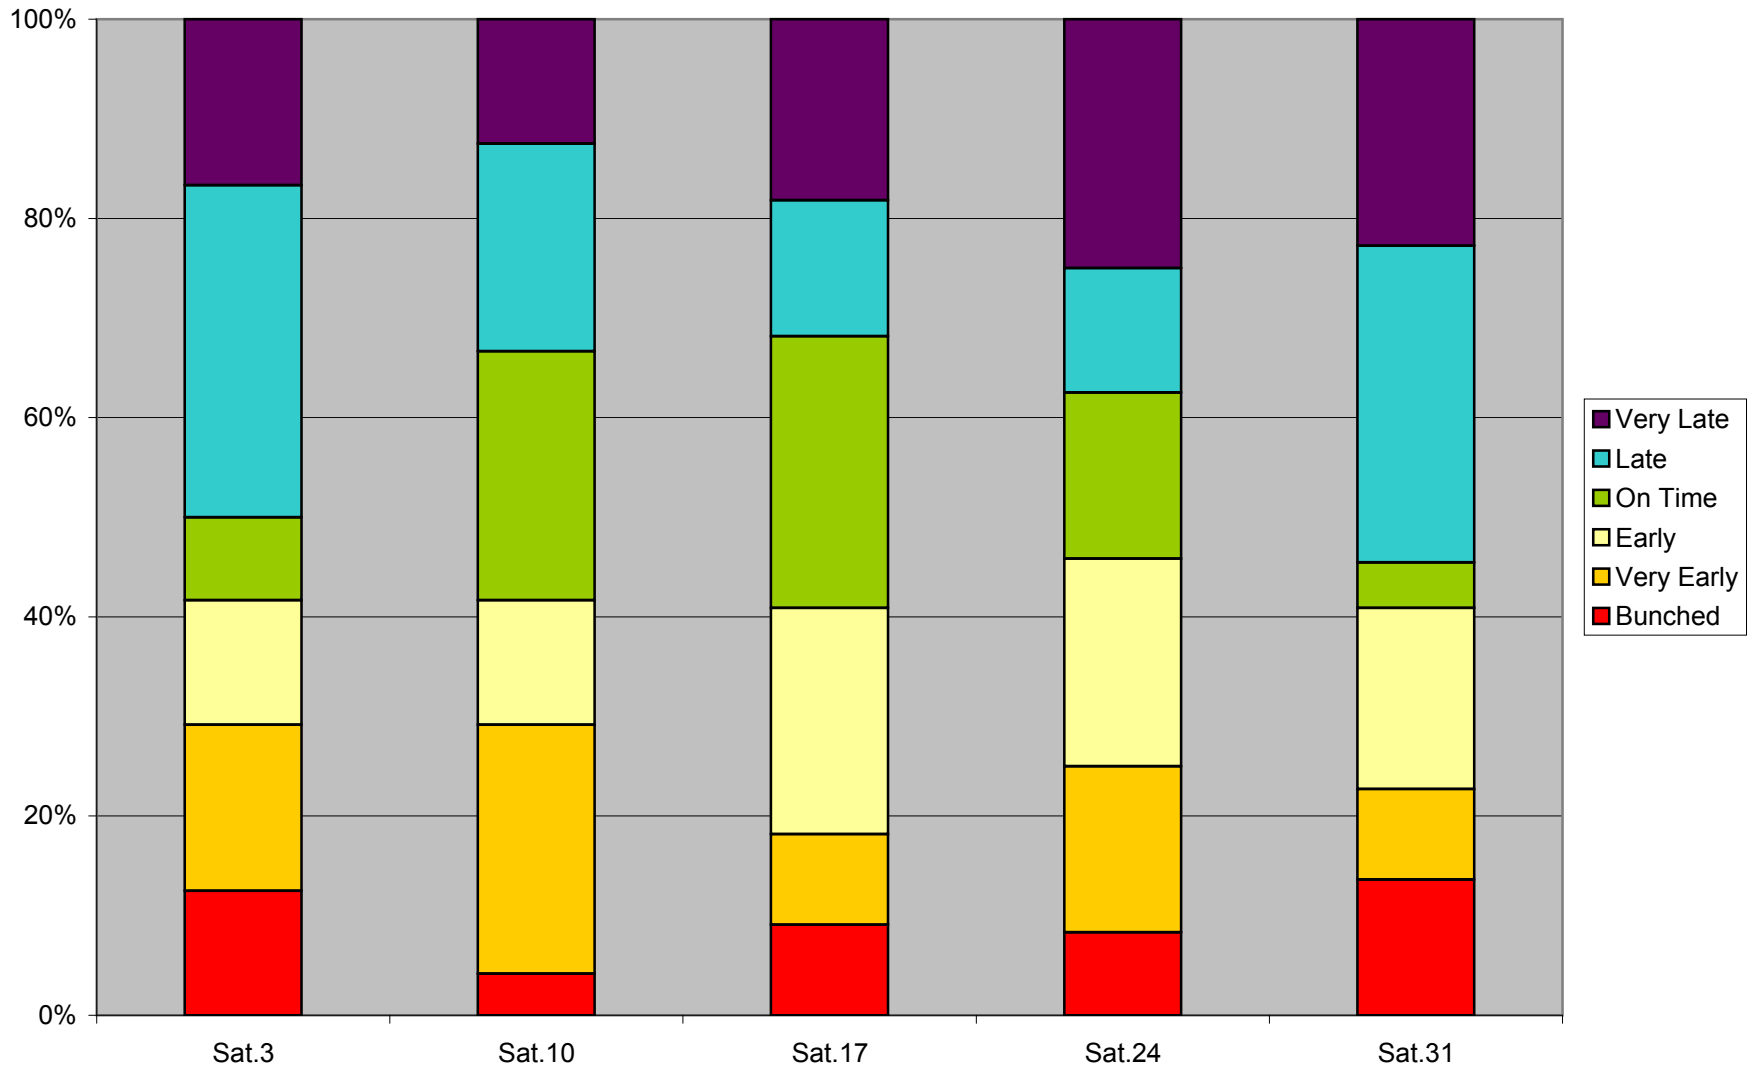

36 Finch West Headway Counts at Dufferin Eastbound March 2012 Sat Morn 10:00-12:00

36 Finch West Headway Counts at Dufferin Eastbound March 2012 Sat Early Morn 6:00-10:00