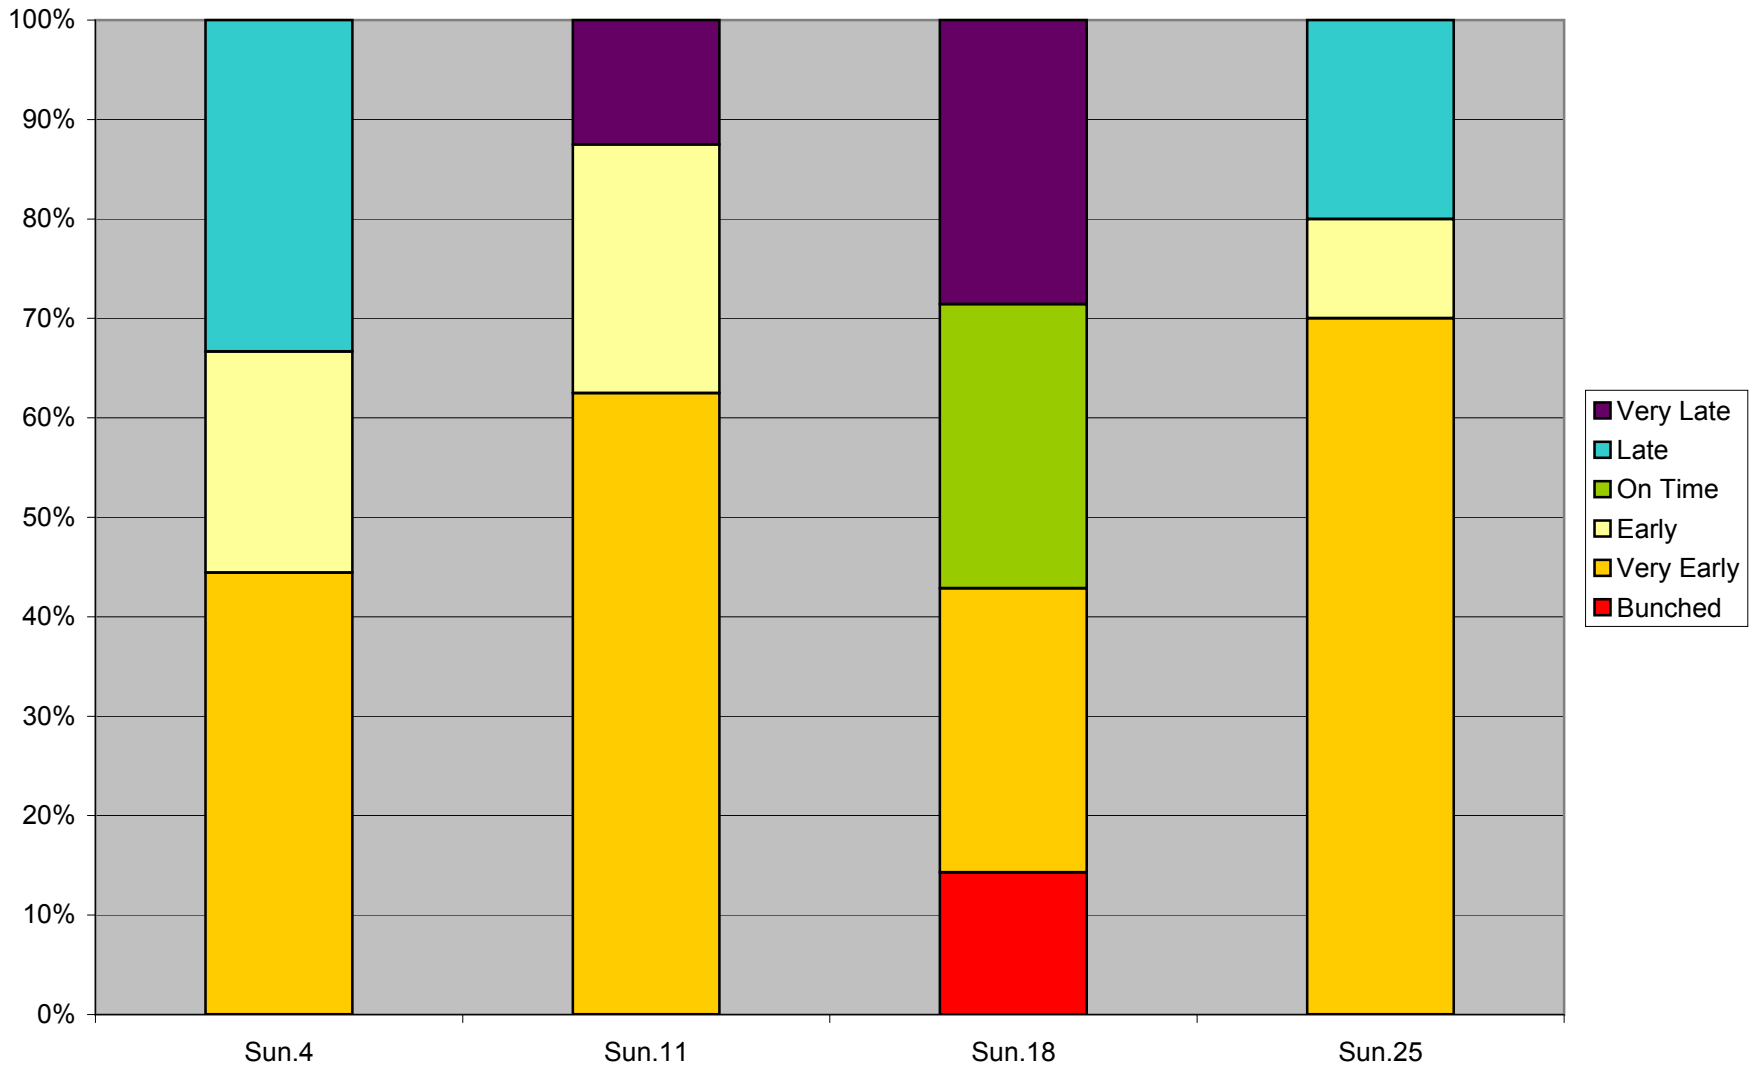

36 Finch West Headway Counts at Dufferin Eastbound March 2012 Sun Late Eve 22:30-24:00