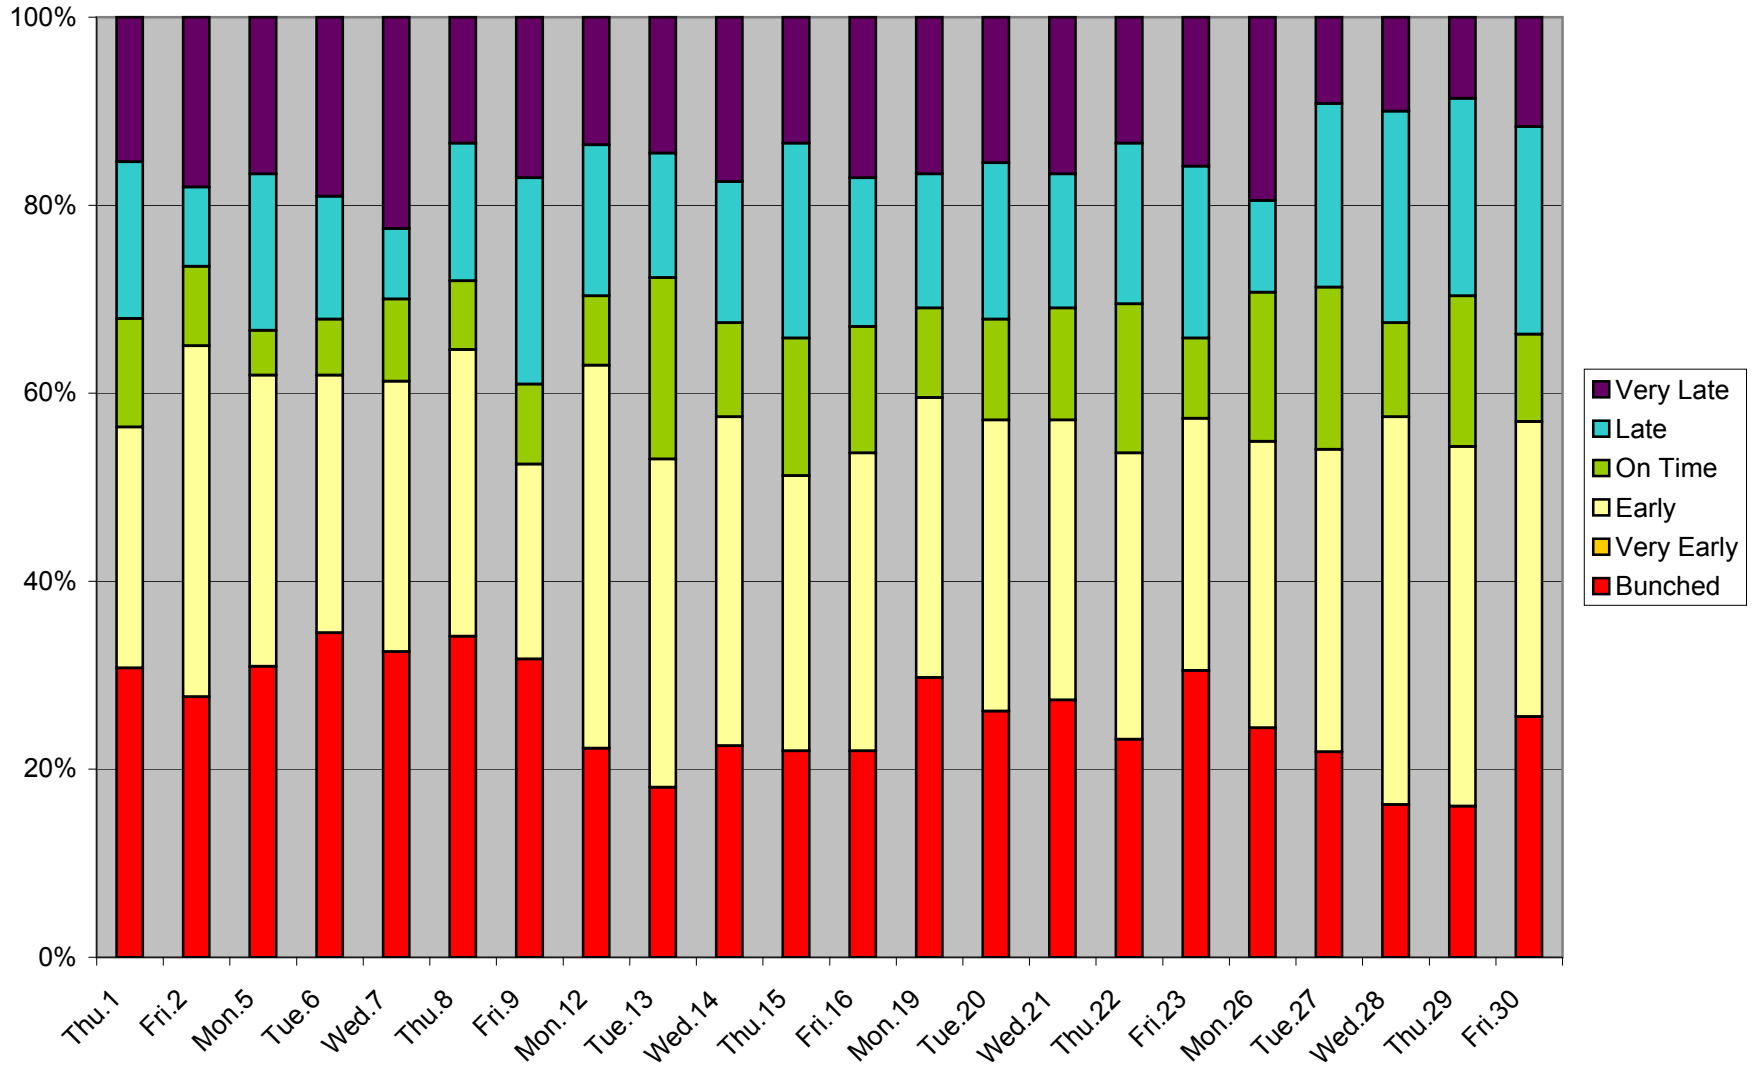

36 Finch West Headway Counts at Dufferin Eastbound March 2012 Midday 9:00-15:00