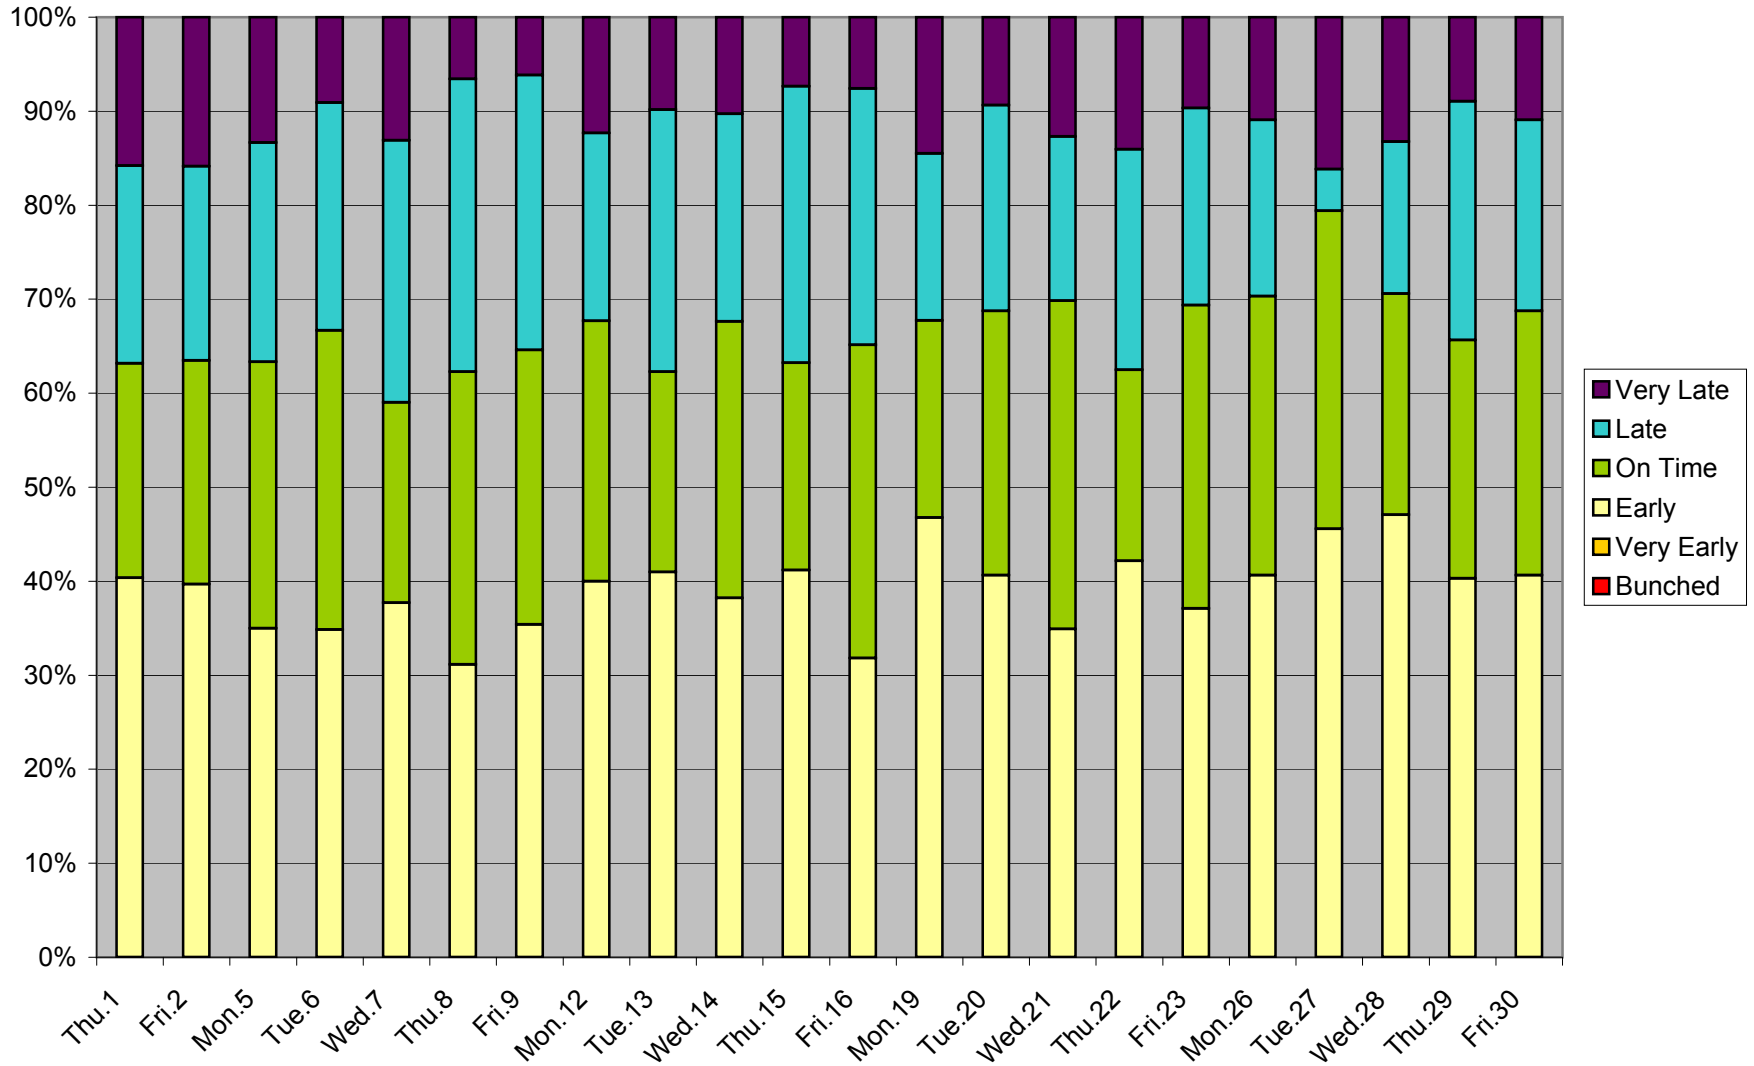

### 36 Finch West Headway Counts at Dufferin Eastbound March 2012 AM Peak 6:00-9:00