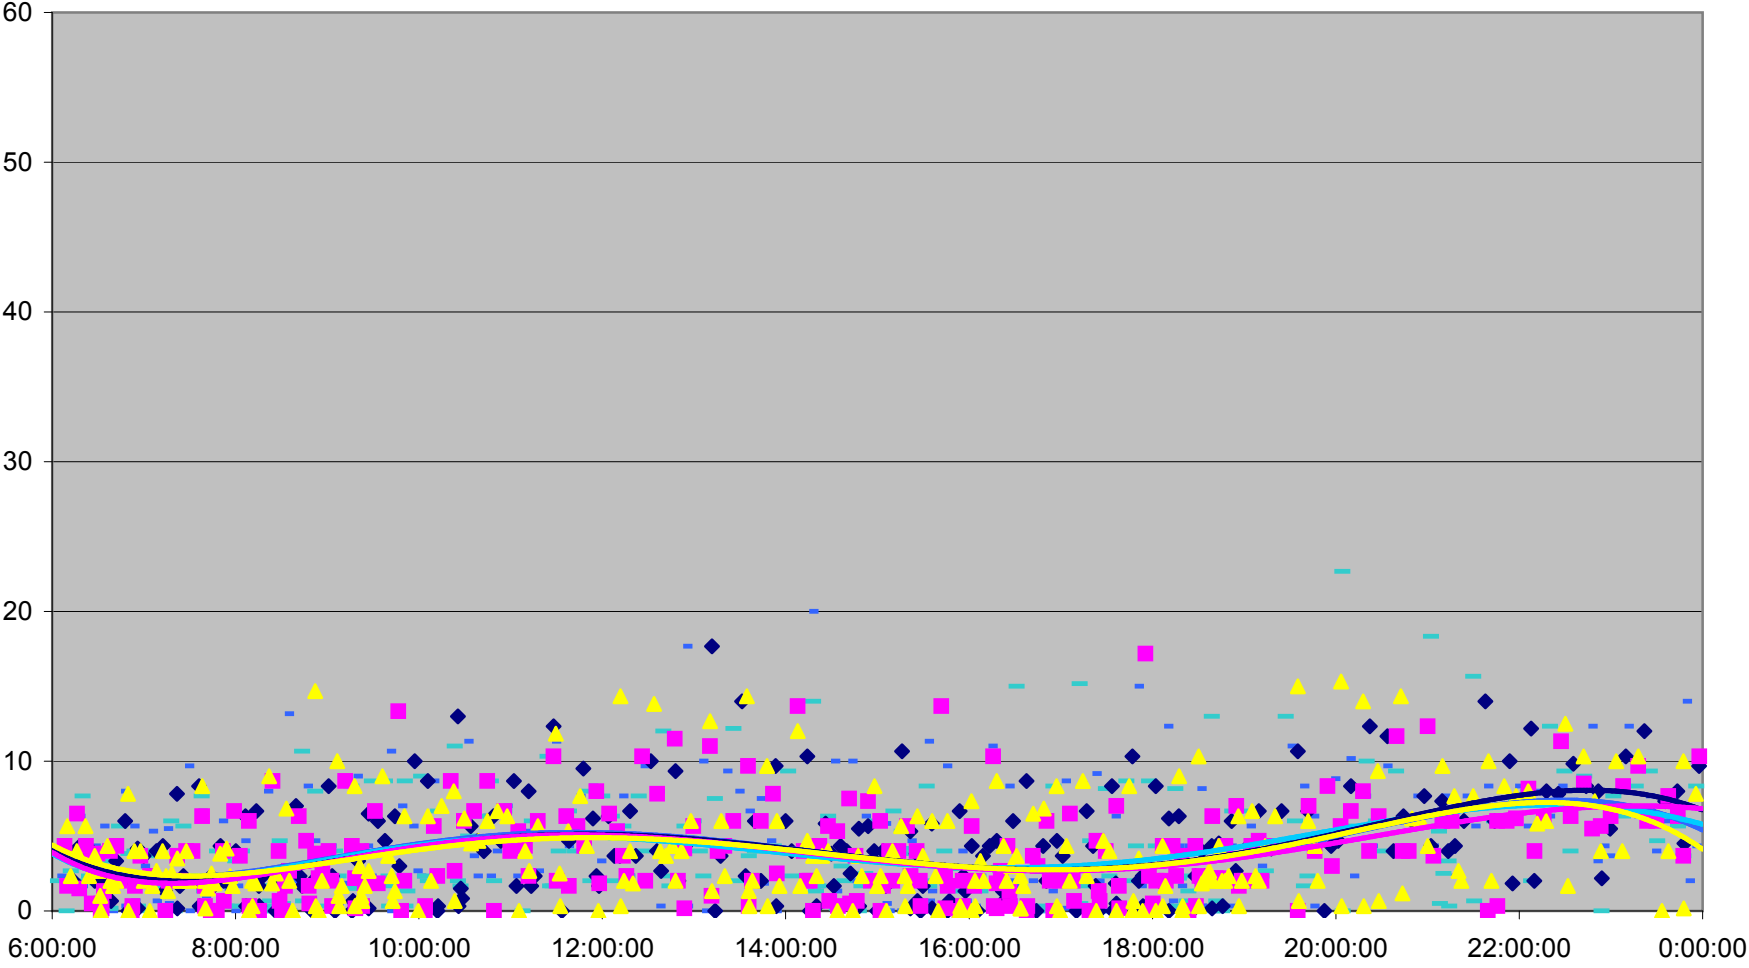

36 Finch West Headways at Dufferin Eastbound March 2012

36 Finch West Headways at Dufferin Eastbound March 2012

36 Finch West Headways at Dufferin Eastbound March 2012

36 Finch West Headways at Dufferin Eastbound March 2012

36 Finch West Headways at Dufferin Eastbound March 2012

36 Finch West Headways at Dufferin Eastbound March 2012

- | | | | | | | | | | | |
|----------|----------|----------|----------|----------|----------|----------|----------|----------|----------|----------|
| ◆ Thu.1 | ■ Fri.2 | ▲ Mon.5 | × Tue.6 | ✱ Wed.7 | ● Thu.8 | + Fri.9 | - Mon.12 | - Tue.13 | ○ Wed.14 | □ Thu.15 |
| ▲ Fri.16 | × Mon.19 | ✱ Tue.20 | ● Wed.21 | + Thu.22 | - Fri.23 | - Mon.26 | ◆ Tue.27 | ■ Wed.28 | ▲ Thu.29 | × Fri.30 |