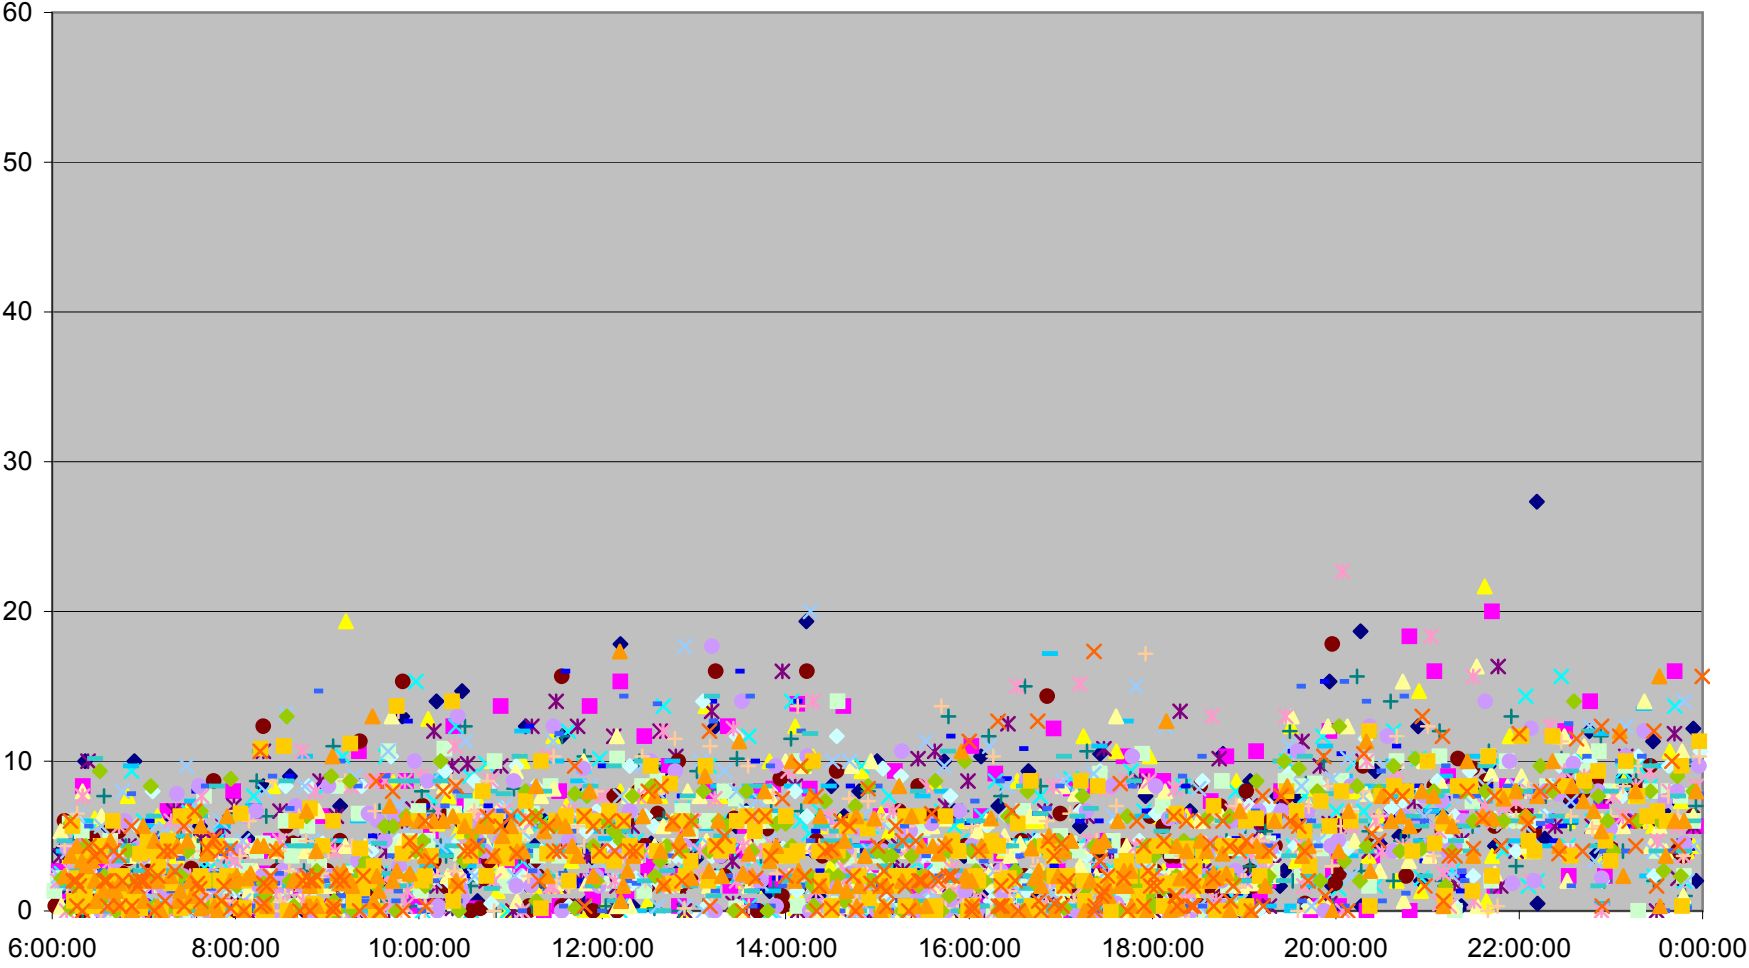

36 Finch West Headways at Dufferin Eastbound March 2012

36 Finch West Headways at Dufferin Eastbound March 2012

36 Finch West Headways at Dufferin Eastbound March 2012

36 Finch West Headways at Dufferin Eastbound March 2012

36 Finch West Headways at Dufferin Eastbound March 2012

36 Finch West Headways at Dufferin Eastbound March 2012

- | | | | | | | | | | | |
|----------|----------|----------|----------|----------|----------|----------|----------|----------|----------|----------|
| ◆ Thu.1 | ■ Fri.2 | ▲ Mon.5 | × Tue.6 | ✱ Wed.7 | ● Thu.8 | + Fri.9 | - Mon.12 | - Tue.13 | ○ Wed.14 | □ Thu.15 |
| ▲ Fri.16 | × Mon.19 | ✱ Tue.20 | ● Wed.21 | + Thu.22 | - Fri.23 | - Mon.26 | ◆ Tue.27 | ■ Wed.28 | ▲ Thu.29 | × Fri.30 |