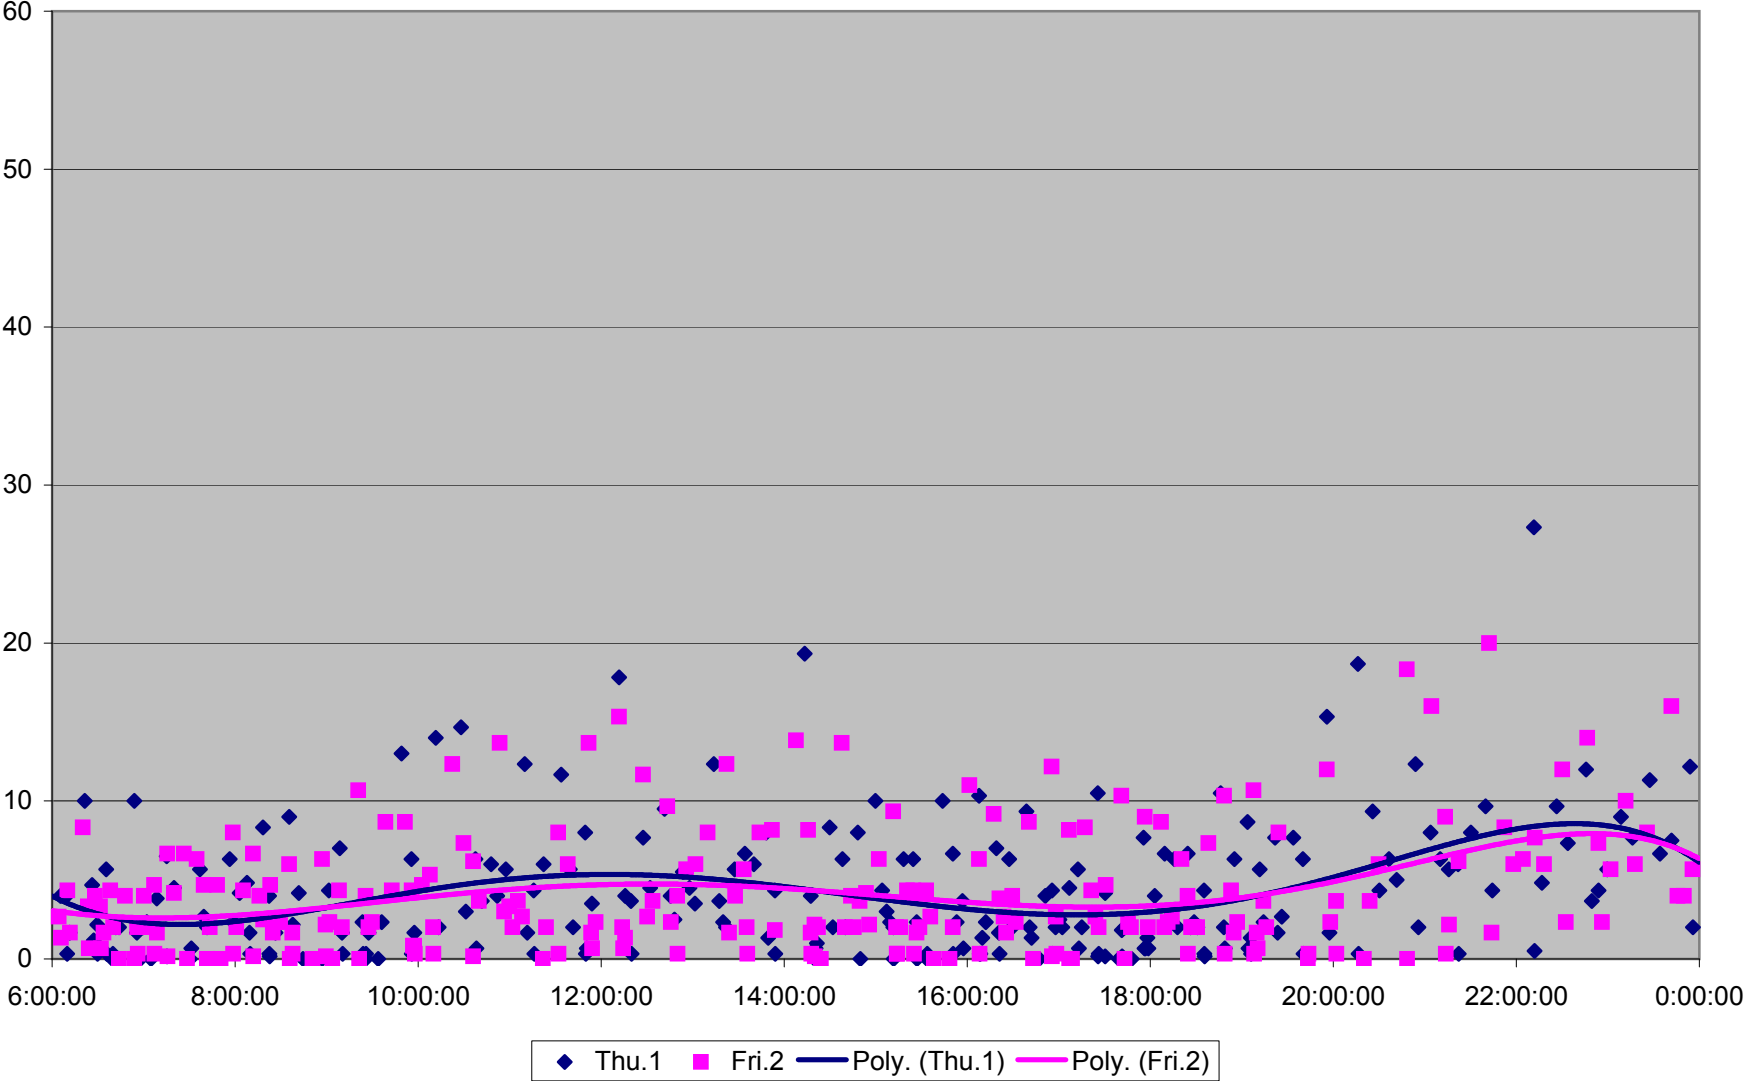

36 Finch West Headways at Dufferin Eastbound March 2012

36 Finch West Headways at Dufferin Eastbound March 2012

36 Finch West Headways at Dufferin Eastbound March 2012

36 Finch West Headways at Dufferin Eastbound March 2012

36 Finch West Headways at Dufferin Eastbound March 2012

36 Finch West Headways at Dufferin Eastbound March 2012

- | | | | | | | | | | | |
|----------|----------|----------|----------|----------|----------|----------|----------|----------|----------|----------|
| ◆ Thu.1 | ■ Fri.2 | ▲ Mon.5 | × Tue.6 | ✱ Wed.7 | ● Thu.8 | + Fri.9 | - Mon.12 | - Tue.13 | ○ Wed.14 | □ Thu.15 |
| ▲ Fri.16 | × Mon.19 | ✱ Tue.20 | ● Wed.21 | + Thu.22 | - Fri.23 | - Mon.26 | ◆ Tue.27 | ■ Wed.28 | ▲ Thu.29 | × Fri.30 |