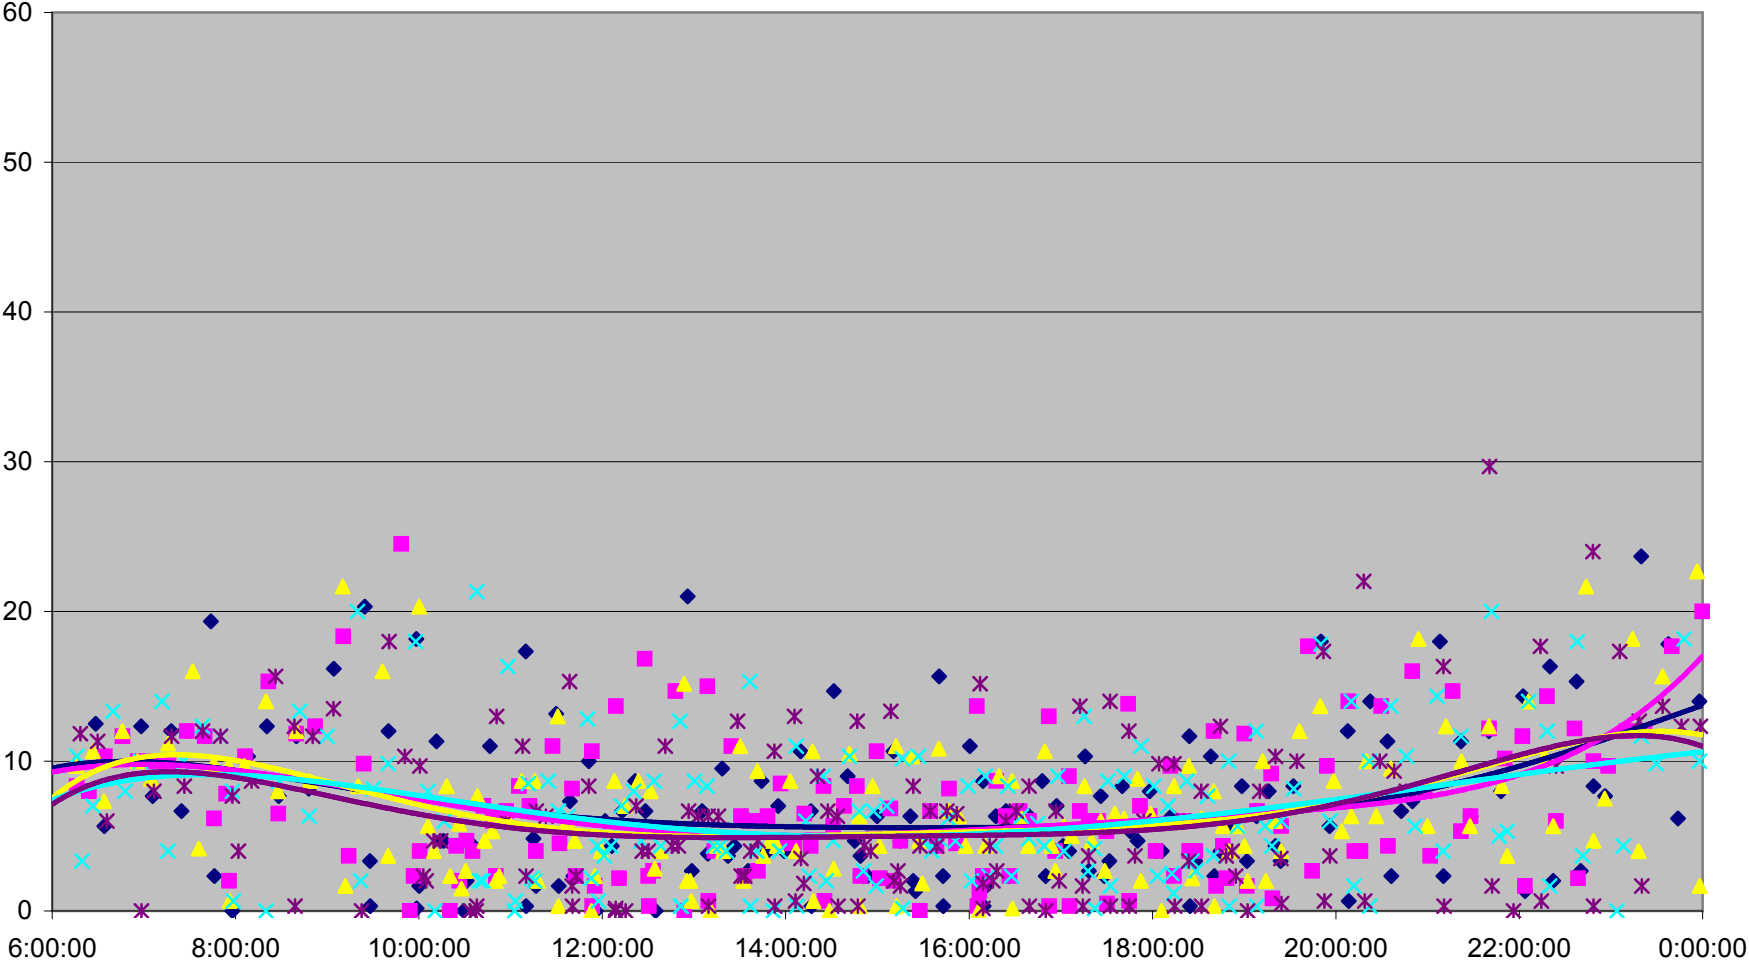

36 Finch West Headways at Dufferin Eastbound March 2012