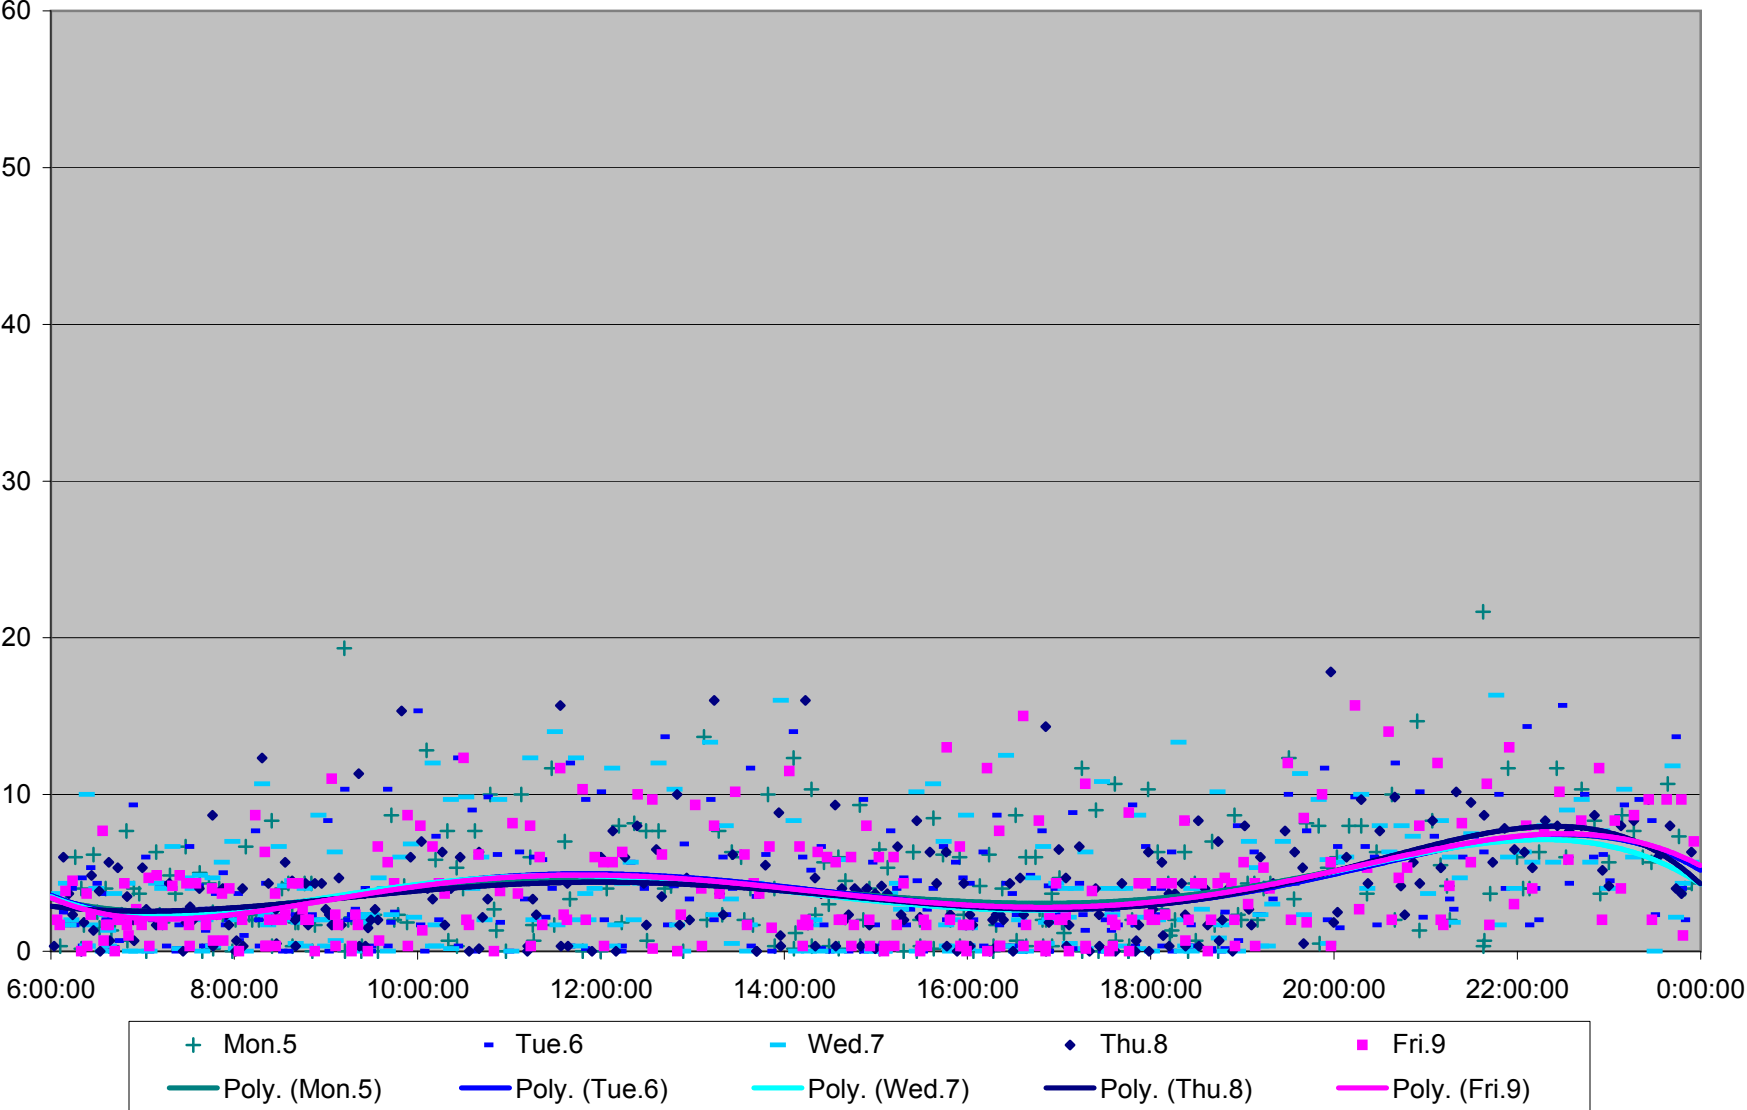

36 Finch West Headways at Dufferin Eastbound March 2012

36 Finch West Headways at Dufferin Eastbound March 2012

36 Finch West Headways at Dufferin Eastbound March 2012

36 Finch West Headways at Dufferin Eastbound March 2012

36 Finch West Headways at Dufferin Eastbound March 2012

36 Finch West Headways at Dufferin Eastbound March 2012

- | | | | | | | | | | | |
|----------|----------|----------|----------|----------|----------|----------|----------|----------|----------|----------|
| ◆ Thu.1 | ■ Fri.2 | ▲ Mon.5 | × Tue.6 | ✱ Wed.7 | ● Thu.8 | + Fri.9 | - Mon.12 | - Tue.13 | ○ Wed.14 | □ Thu.15 |
| ▲ Fri.16 | × Mon.19 | ✱ Tue.20 | ● Wed.21 | + Thu.22 | - Fri.23 | - Mon.26 | ◆ Tue.27 | ■ Wed.28 | ▲ Thu.29 | × Fri.30 |