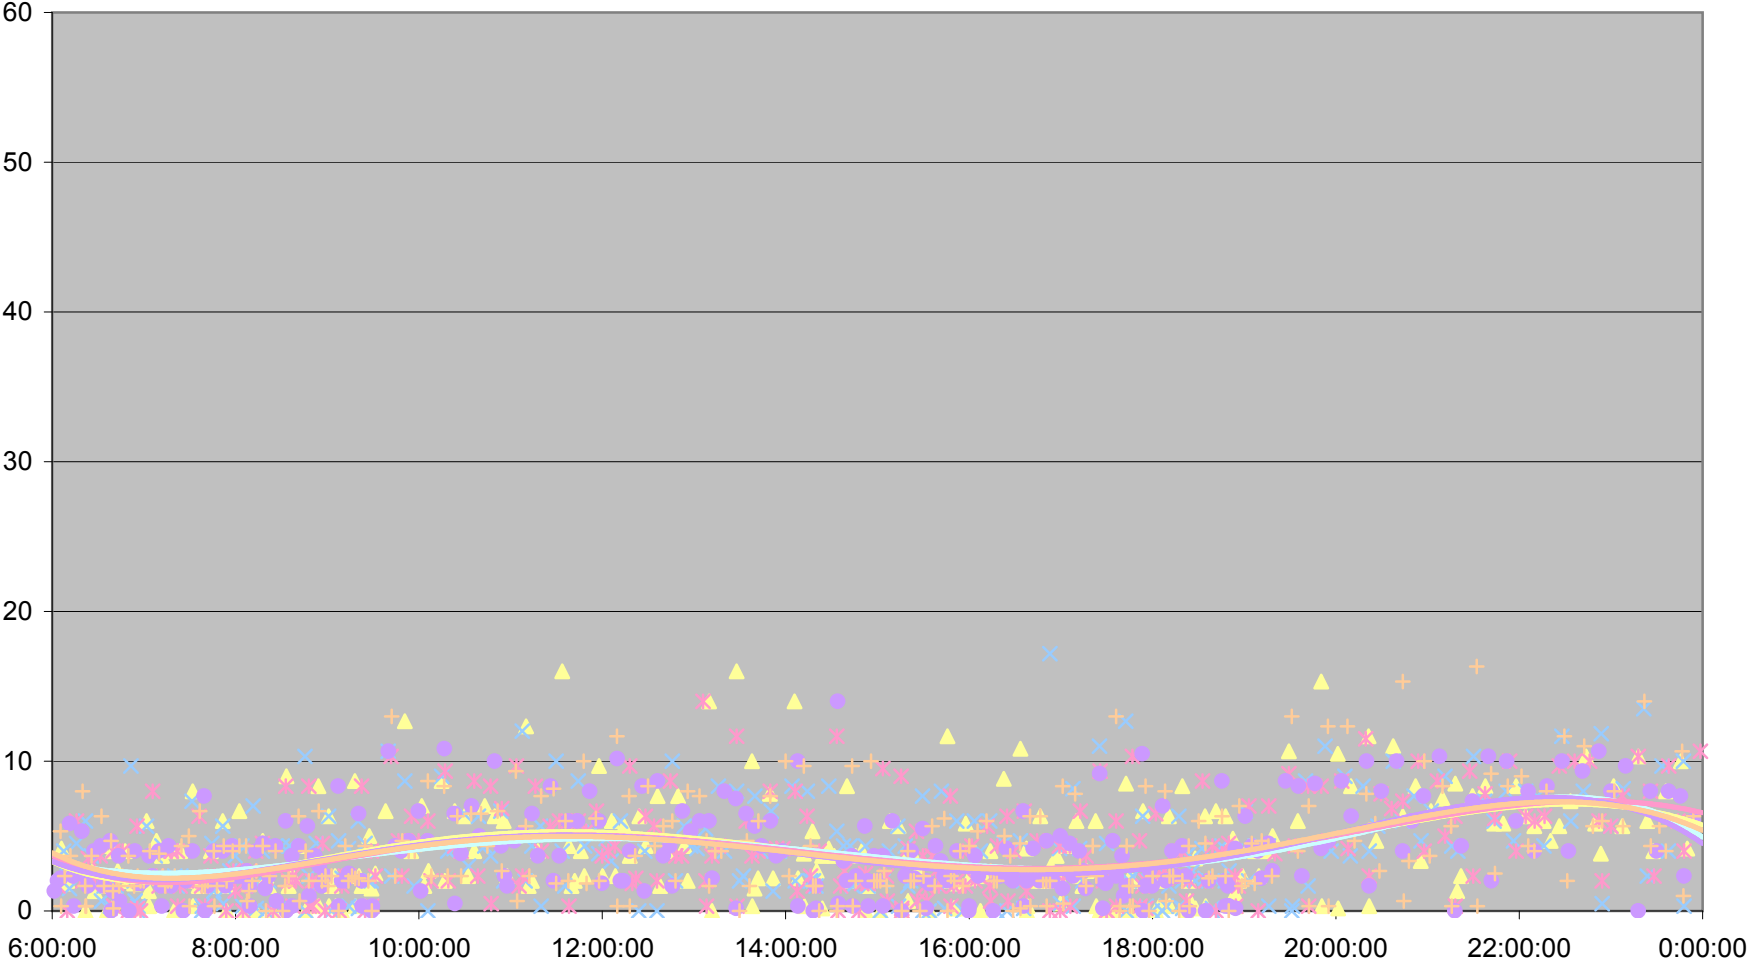

36 Finch West Headways at Dufferin Eastbound March 2012

36 Finch West Headways at Dufferin Eastbound March 2012

36 Finch West Headways at Dufferin Eastbound March 2012

36 Finch West Headways at Dufferin Eastbound March 2012

36 Finch West Headways at Dufferin Eastbound March 2012

36 Finch West Headways at Dufferin Eastbound March 2012

- | | | | | | | | | | | |
|----------|----------|----------|----------|----------|----------|----------|----------|----------|----------|----------|
| ◆ Thu.1 | ■ Fri.2 | ▲ Mon.5 | × Tue.6 | ✱ Wed.7 | ● Thu.8 | + Fri.9 | - Mon.12 | - Tue.13 | ○ Wed.14 | □ Thu.15 |
| ▲ Fri.16 | × Mon.19 | ✱ Tue.20 | ● Wed.21 | + Thu.22 | - Fri.23 | - Mon.26 | ◆ Tue.27 | ■ Wed.28 | ▲ Thu.29 | × Fri.30 |