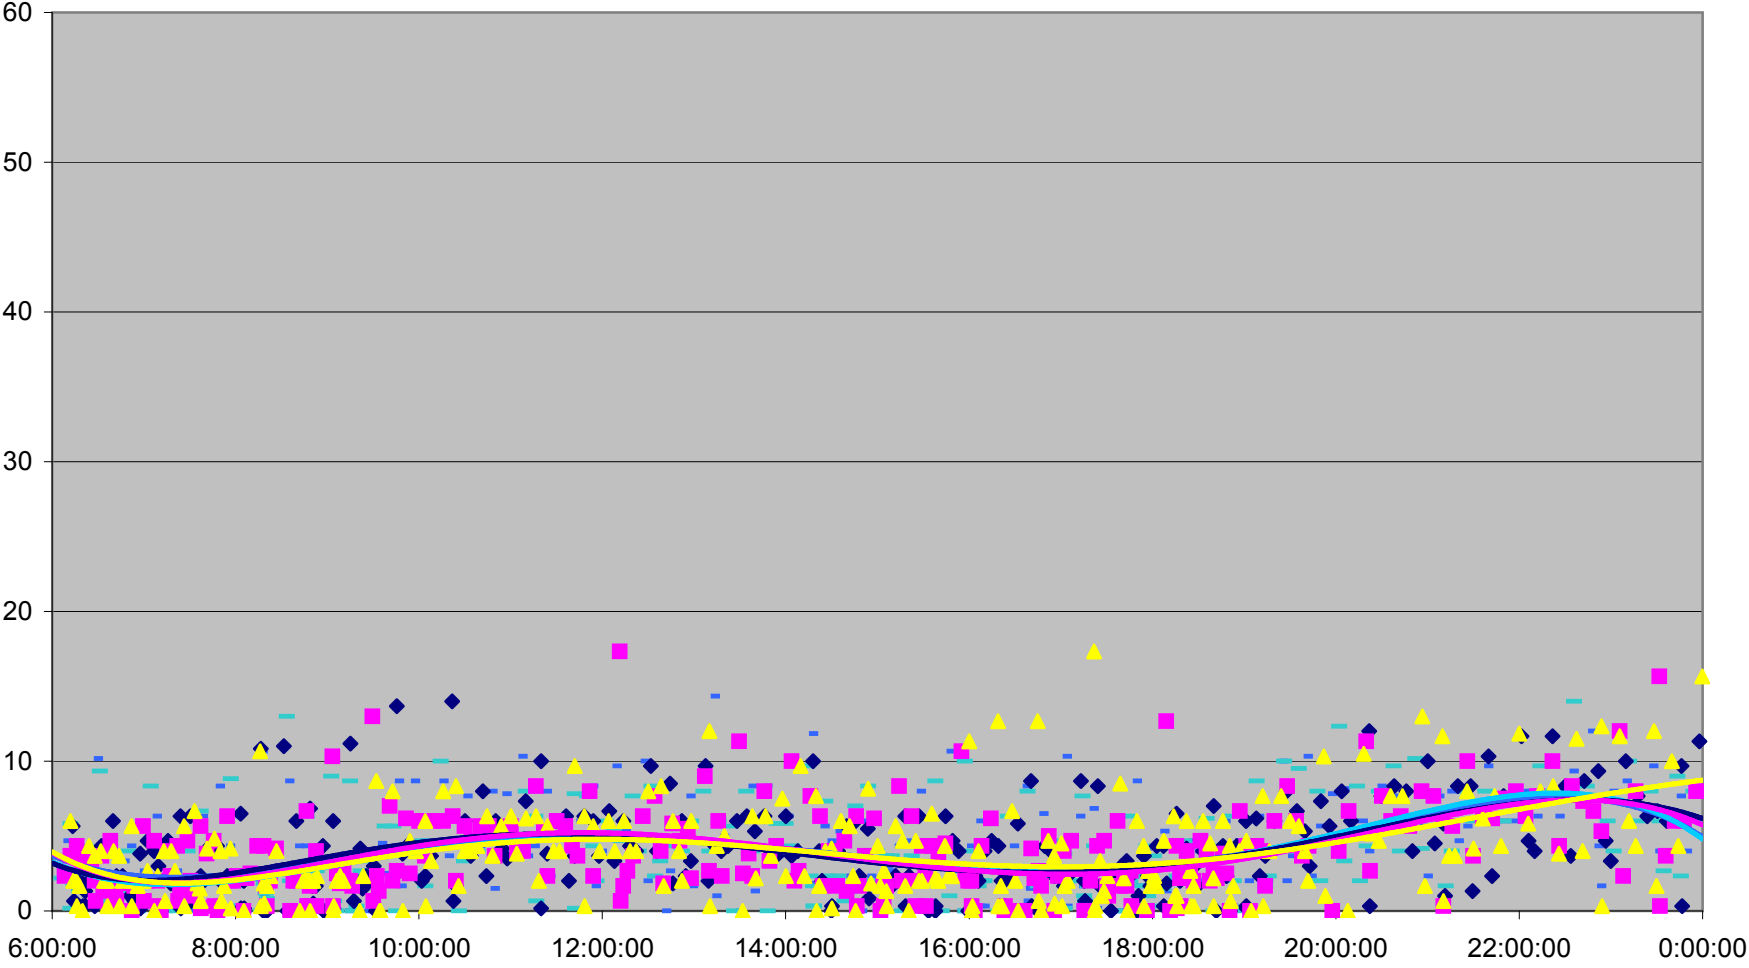

36 Finch West Headways at Dufferin Eastbound March 2012

36 Finch West Headways at Dufferin Eastbound March 2012

36 Finch West Headways at Dufferin Eastbound March 2012

36 Finch West Headways at Dufferin Eastbound March 2012

36 Finch West Headways at Dufferin Eastbound March 2012

36 Finch West Headways at Dufferin Eastbound March 2012

- | | | | | | | | | | | |
|----------|----------|----------|----------|----------|----------|----------|----------|----------|----------|----------|
| ◆ Thu.1 | ■ Fri.2 | ▲ Mon.5 | × Tue.6 | ✱ Wed.7 | ● Thu.8 | + Fri.9 | - Mon.12 | - Tue.13 | ○ Wed.14 | □ Thu.15 |
| ▲ Fri.16 | × Mon.19 | ✱ Tue.20 | ● Wed.21 | + Thu.22 | - Fri.23 | - Mon.26 | ◆ Tue.27 | ■ Wed.28 | ▲ Thu.29 | × Fri.30 |