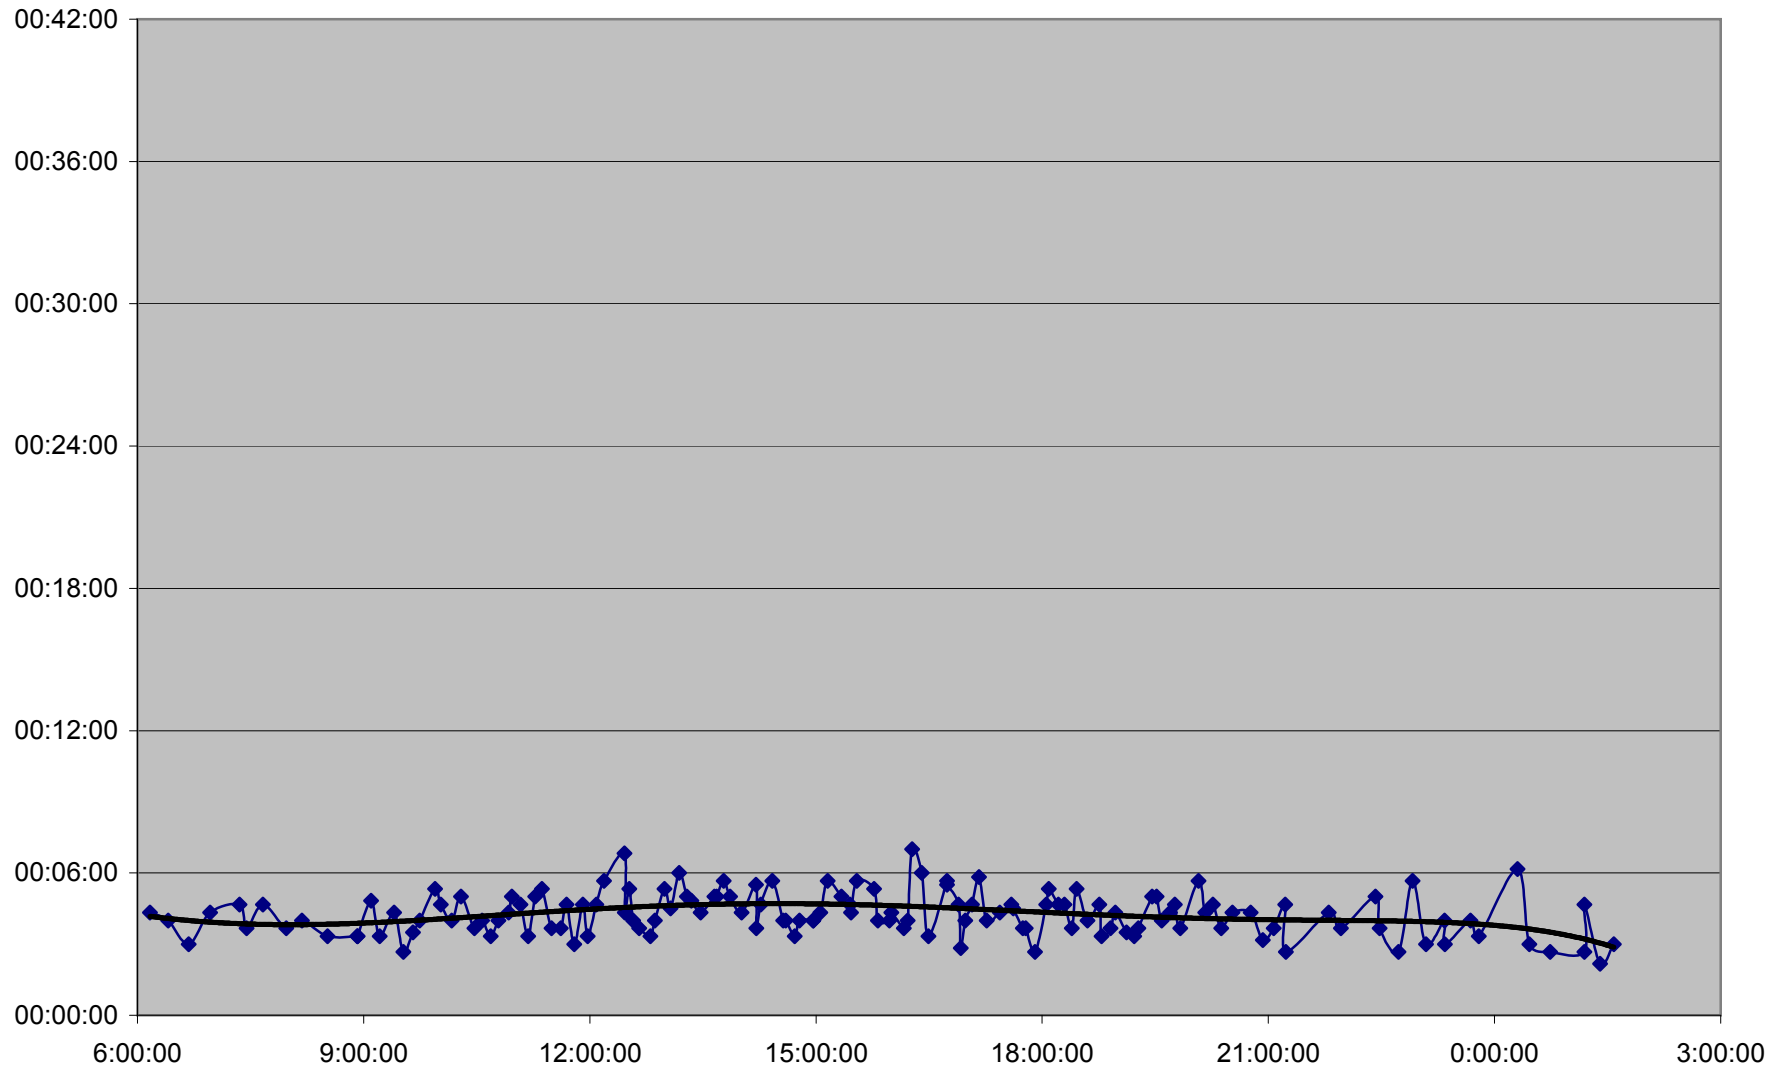

### 36 Finch West Link Times Sunday 18 Mar 2012 from Bathurst to Dufferin Westbound