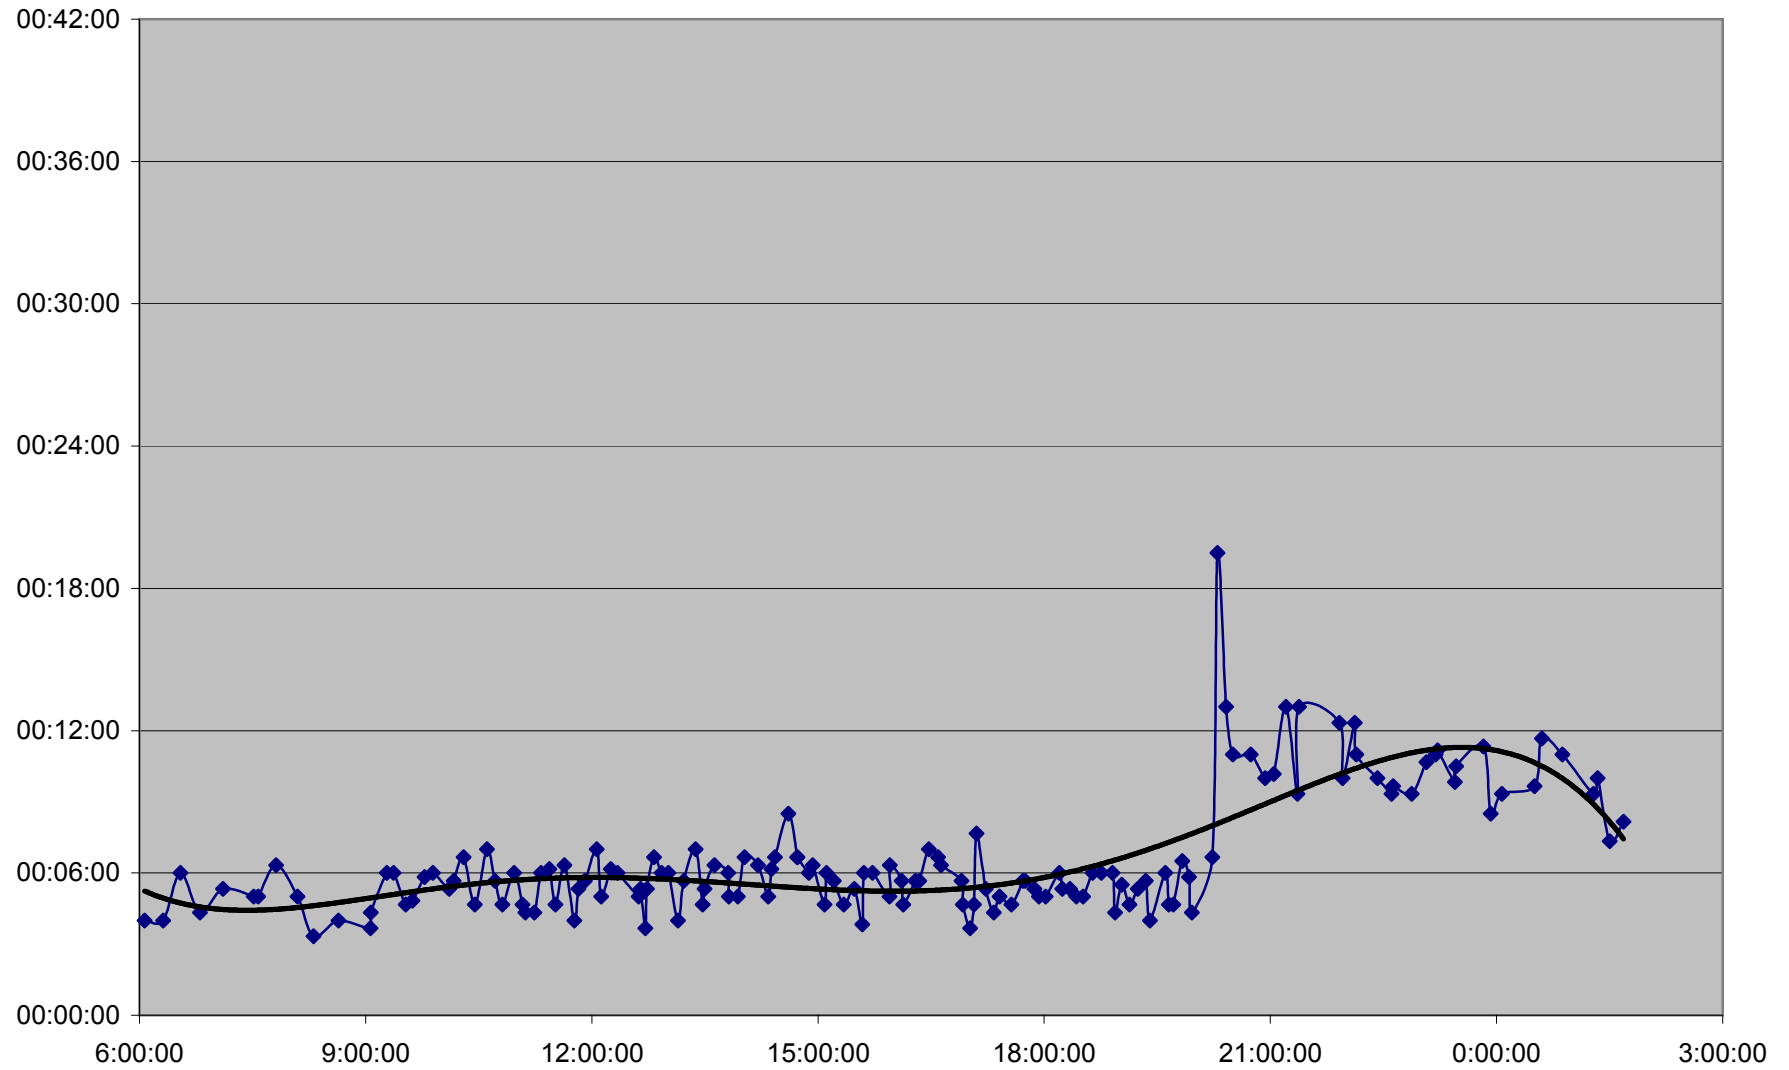

36 Finch West Link Times Sunday 18 Mar 2012 from Keele to Jane Westbound