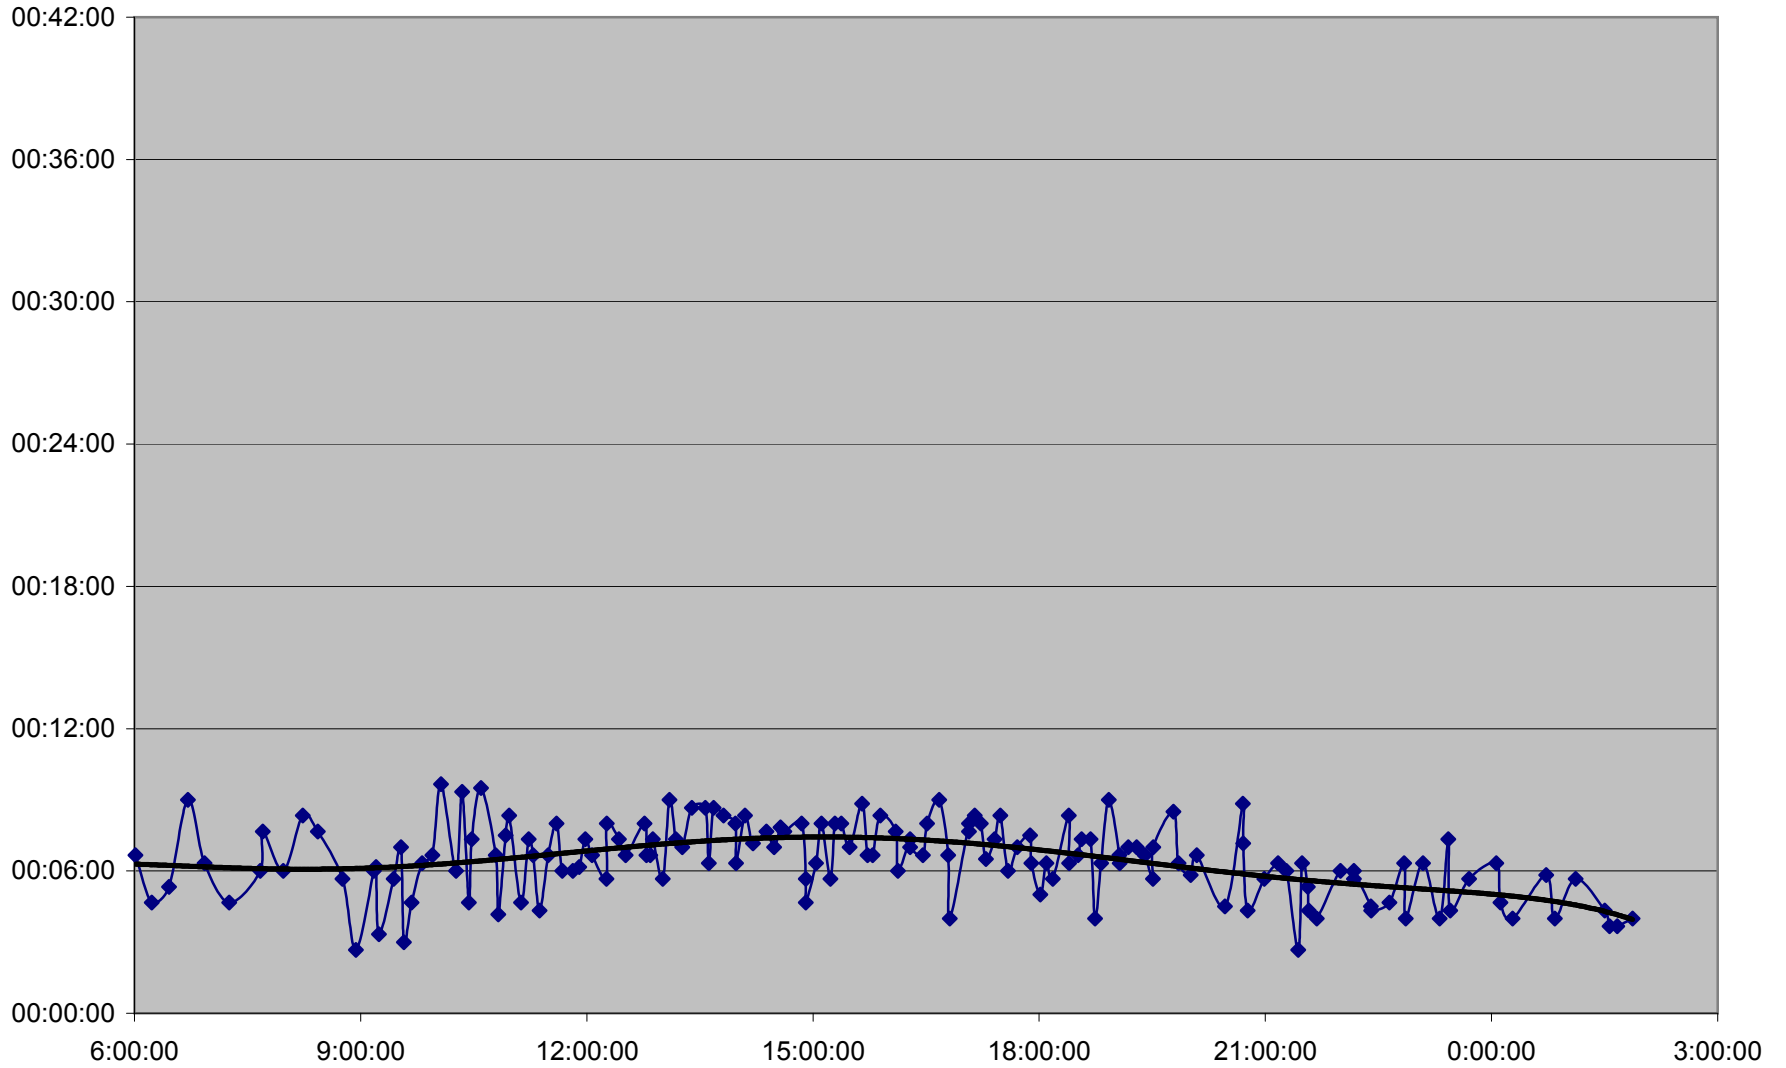

36 Finch West Link Times Sunday 18 Mar 2012 from Weston to Islington Westbound