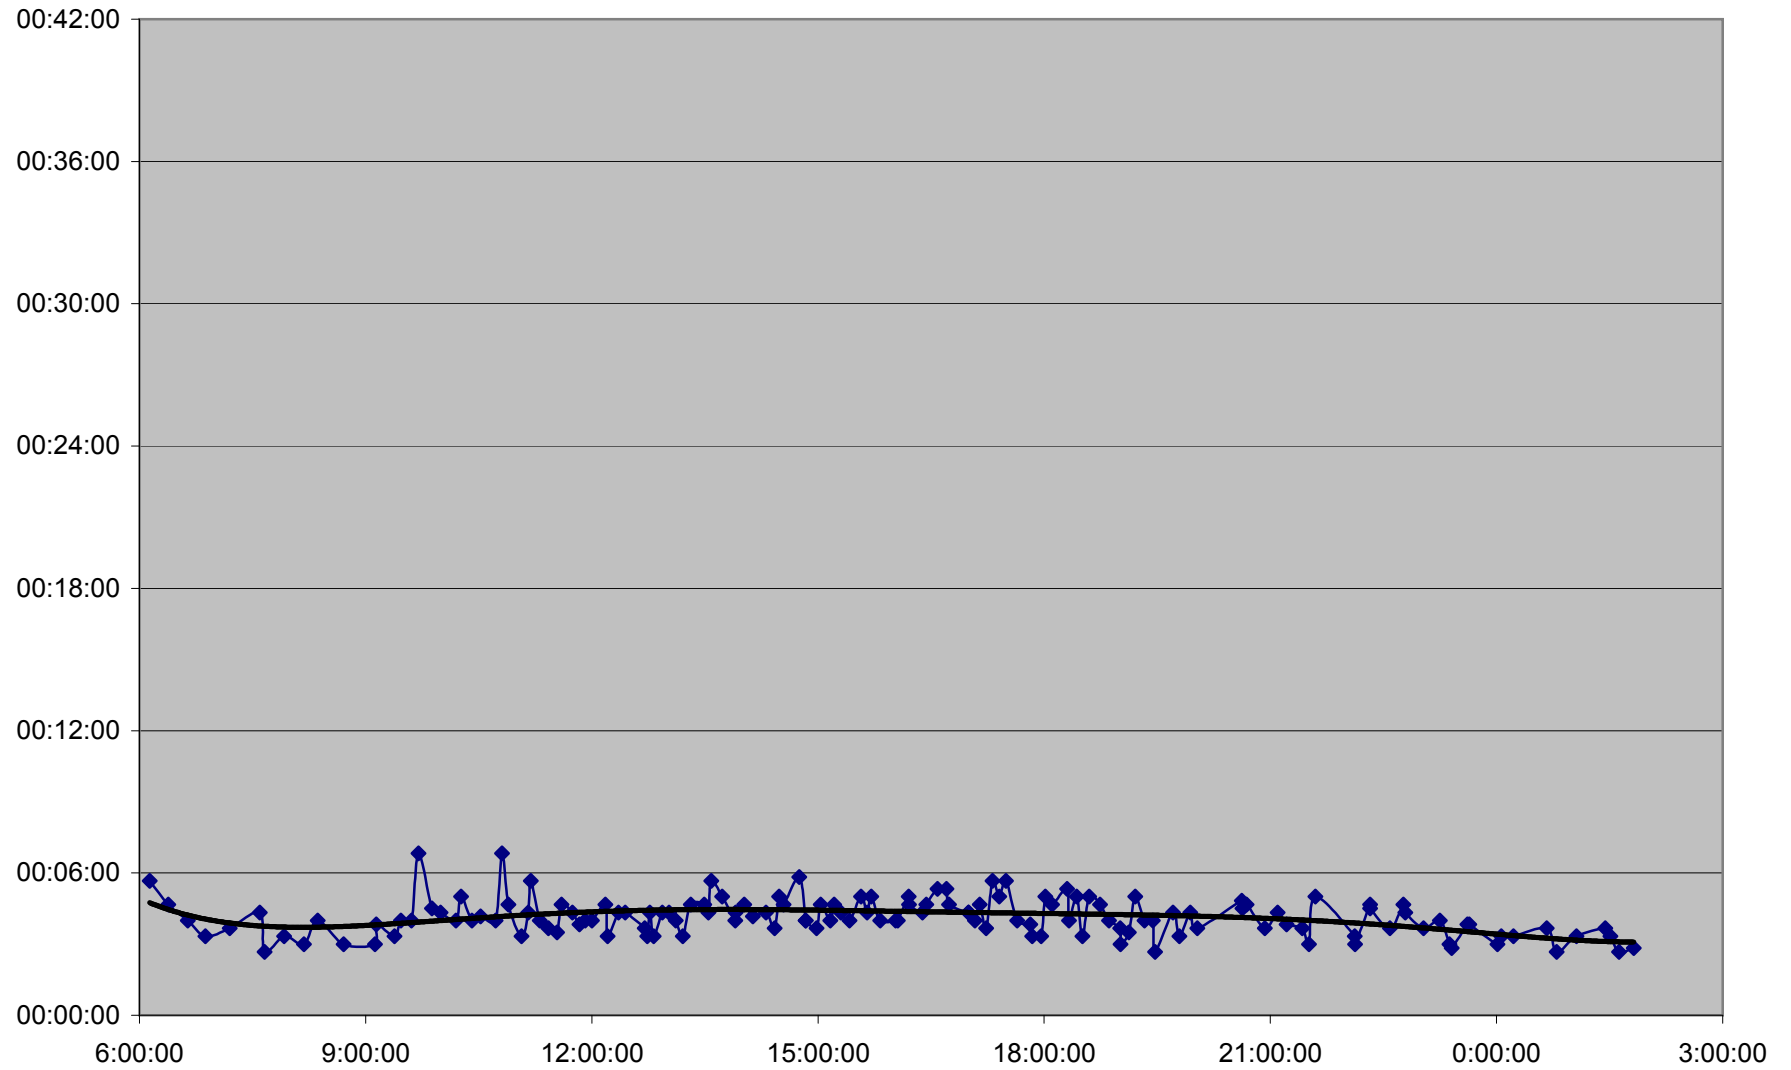

36 Finch West Link Times Sunday 18 Mar 2012 from Jane to Weston Westbound