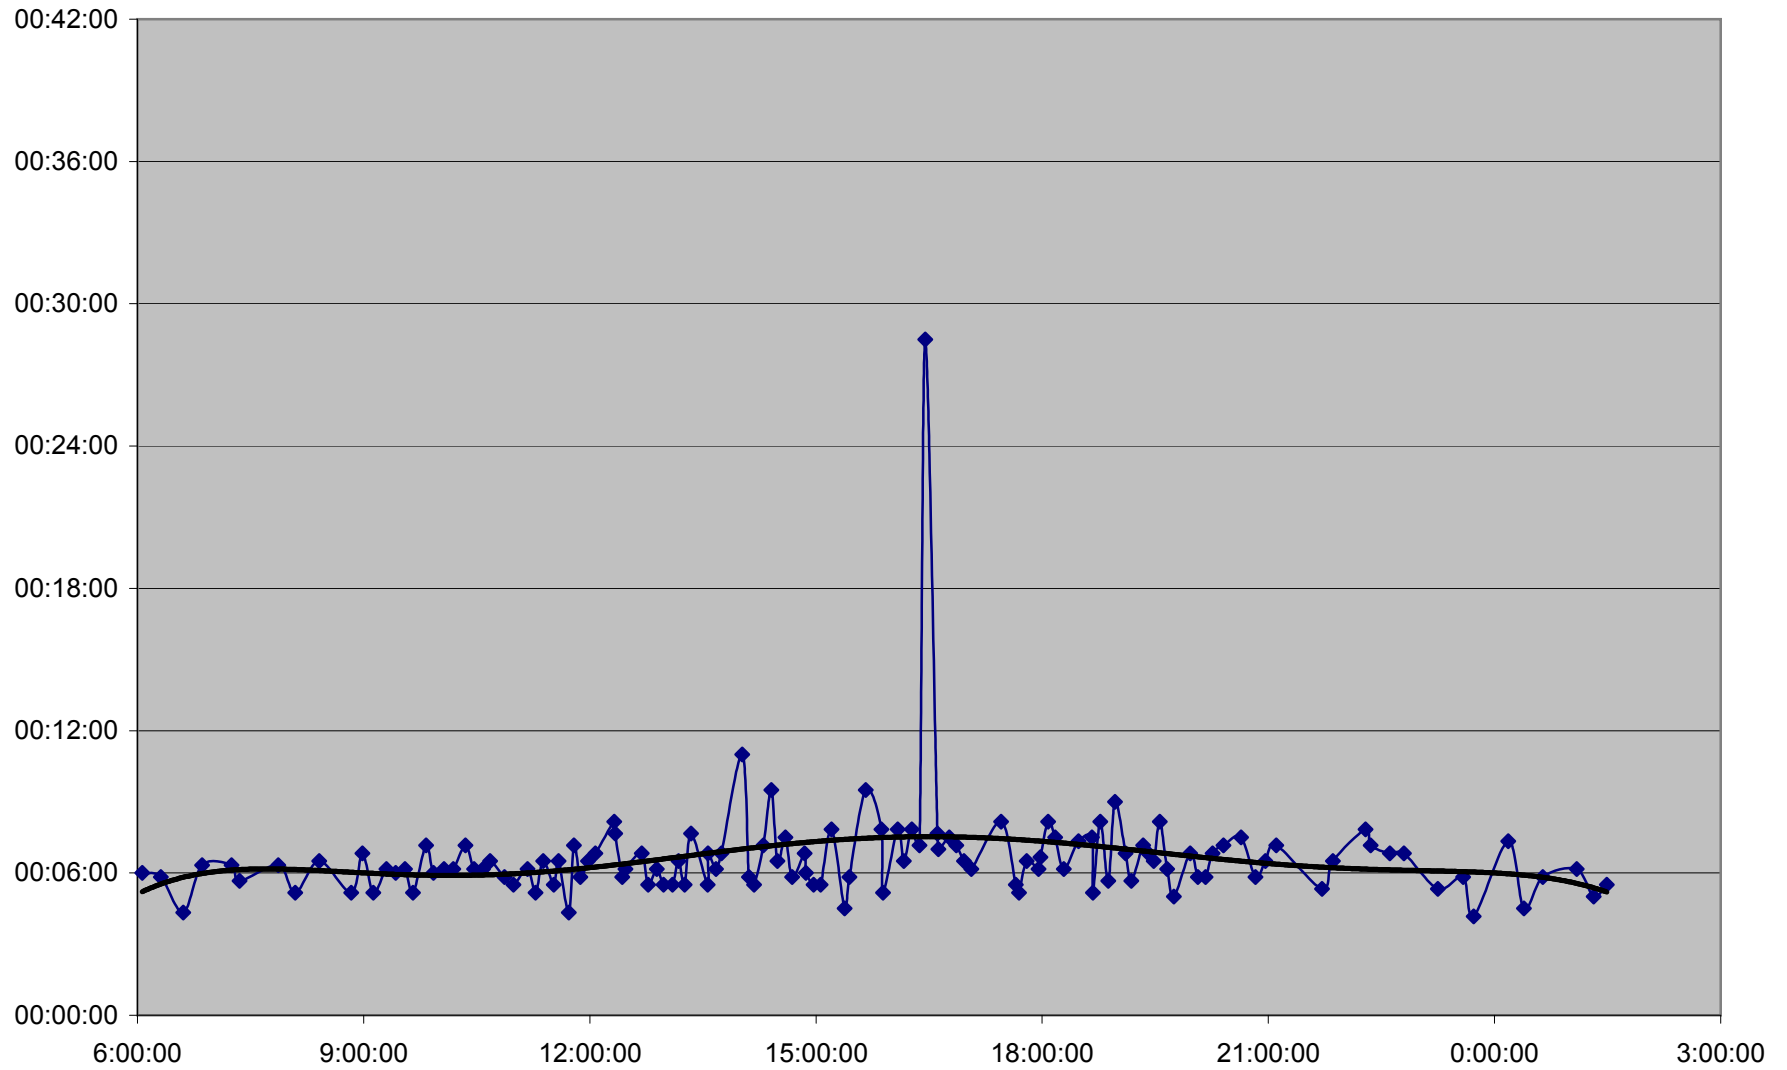

36 Finch West Link Times Sunday 18 Mar 2012 from Yonge to Bathurst Westbound