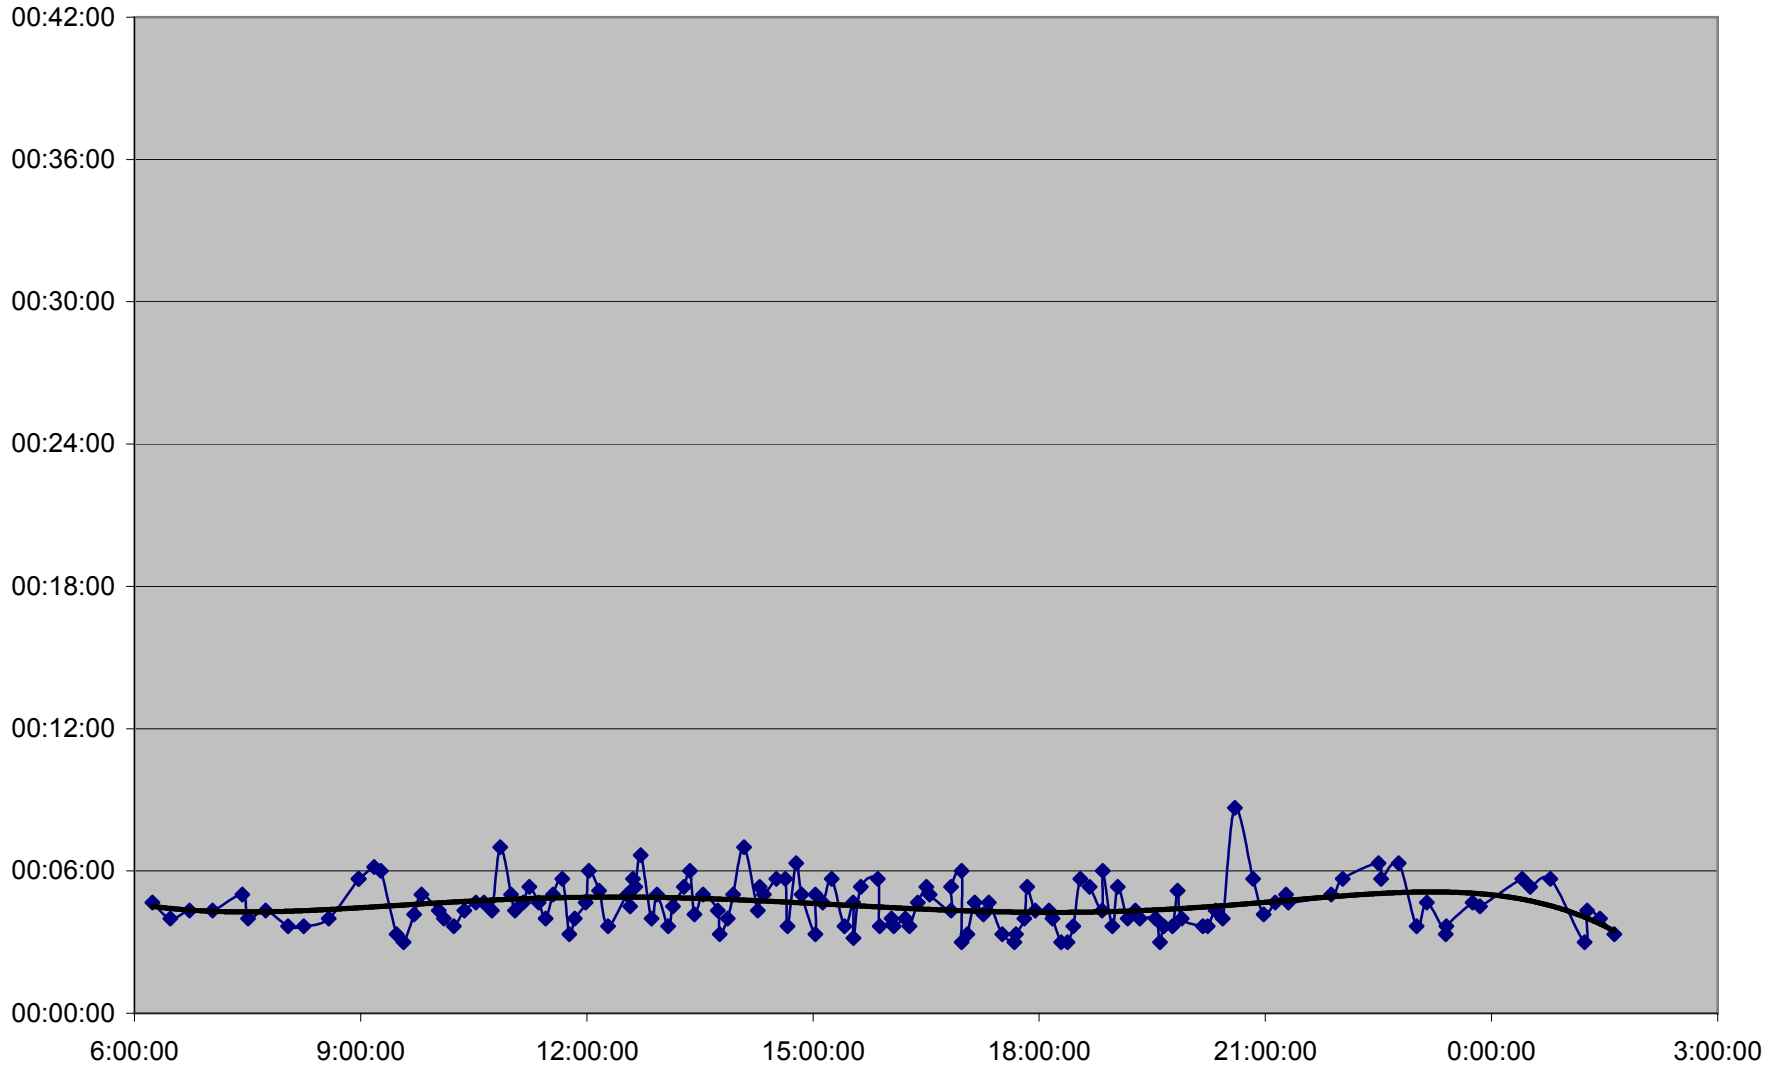

36 Finch West Link Times Sunday 18 Mar 2012 from Dufferin to Keele Westbound