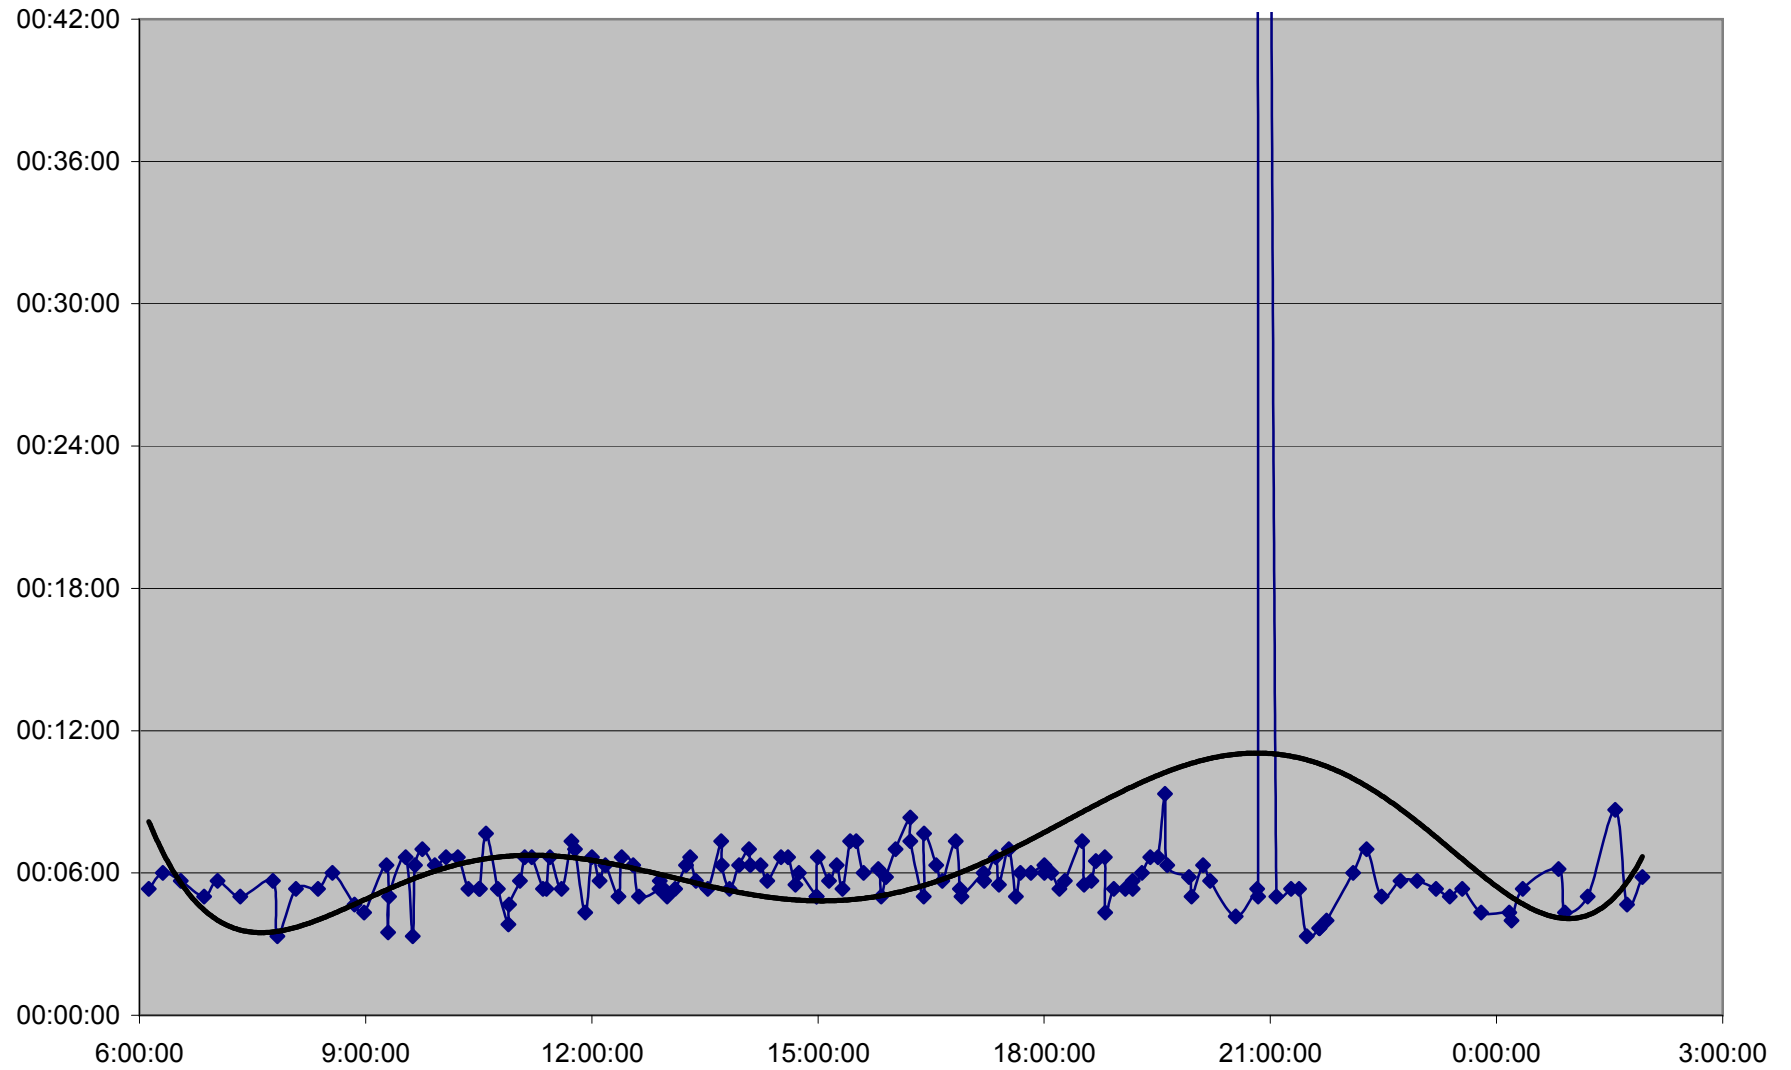

36 Finch West Link Times Sunday 18 Mar 2012 from Islington to Martin Grove Westbound