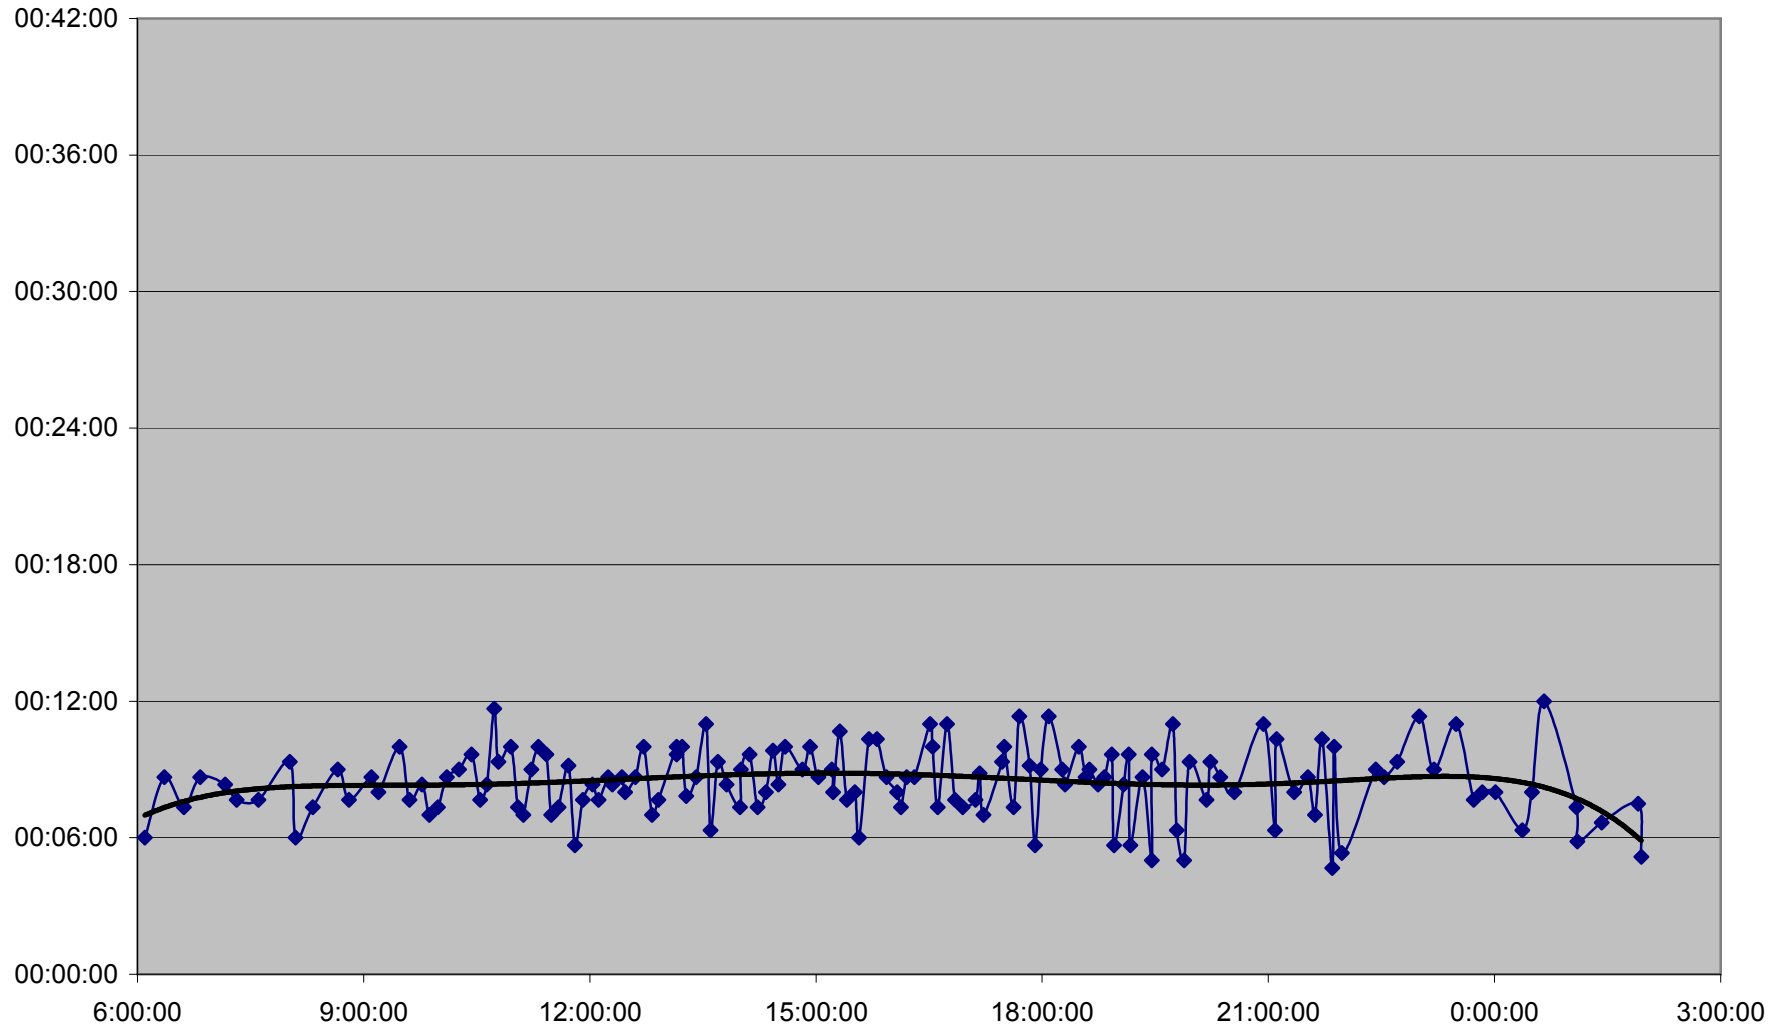

36 Finch West Link Times Sunday 18 Mar 2012 from Humberwood N of Loop to Martin Grove Eastbound

36 Finch West Link Times Sunday 18 Mar 2012 from Martin Grove to Islington Eastbound

36 Finch West Link Times Sunday 18 Mar 2012 from Islington to Weston Eastbound

36 Finch West Link Times Sunday 18 Mar 2012 from Weston to Jane Eastbound

36 Finch West Link Times Sunday 18 Mar 2012 from Jane to Keele Eastbound

36 Finch West Link Times Sunday 18 Mar 2012 from Keele to Dufferin Eastbound

36 Finch West Link Times Sunday 18 Mar 2012 from Dufferin to Bathurst Eastbound

36 Finch West Link Times Sunday 18 Mar 2012 from Bathurst to Yonge Eastbound