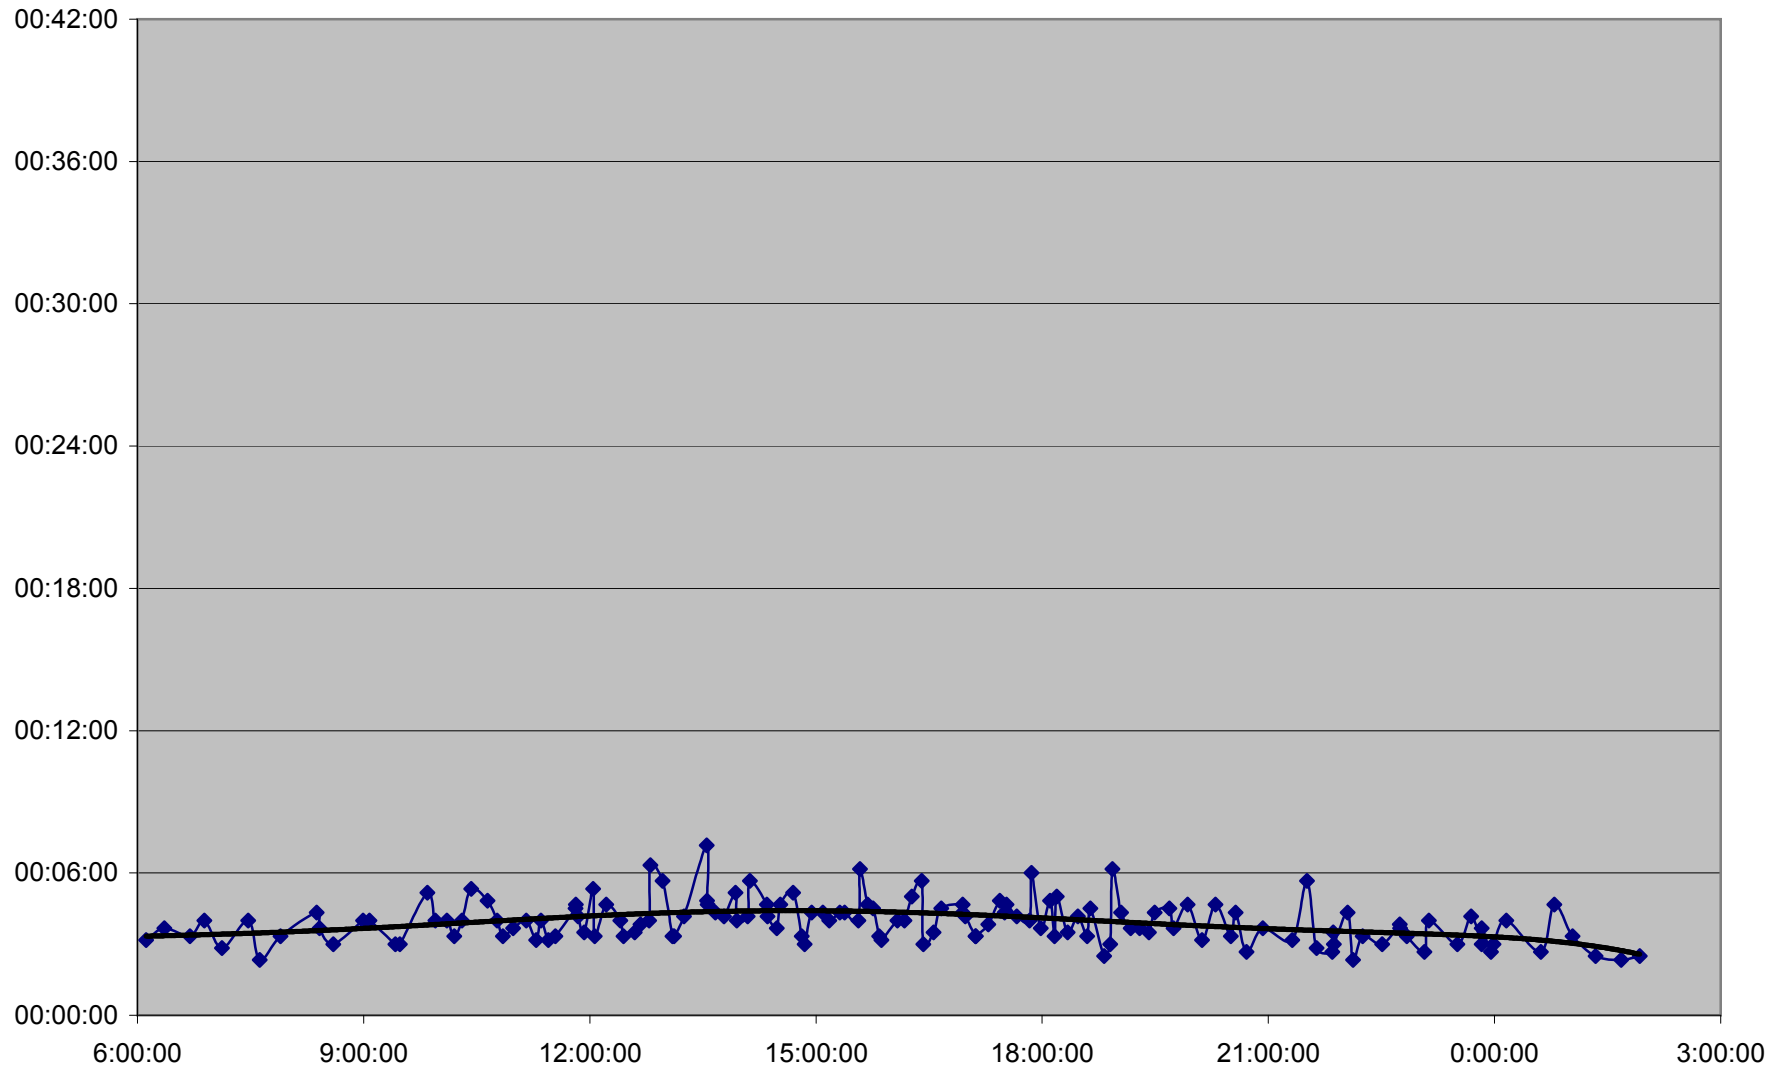

36 Finch West Link Times Sunday 18 Mar 2012 from Humberwood N of Loop to Martin Grove Eastbound

36 Finch West Link Times Sunday 18 Mar 2012 from Martin Grove to Islington Eastbound

36 Finch West Link Times Sunday 18 Mar 2012 from Islington to Weston Eastbound

36 Finch West Link Times Sunday 18 Mar 2012 from Weston to Jane Eastbound

36 Finch West Link Times Sunday 18 Mar 2012 from Jane to Keele Eastbound

36 Finch West Link Times Sunday 18 Mar 2012 from Keele to Dufferin Eastbound