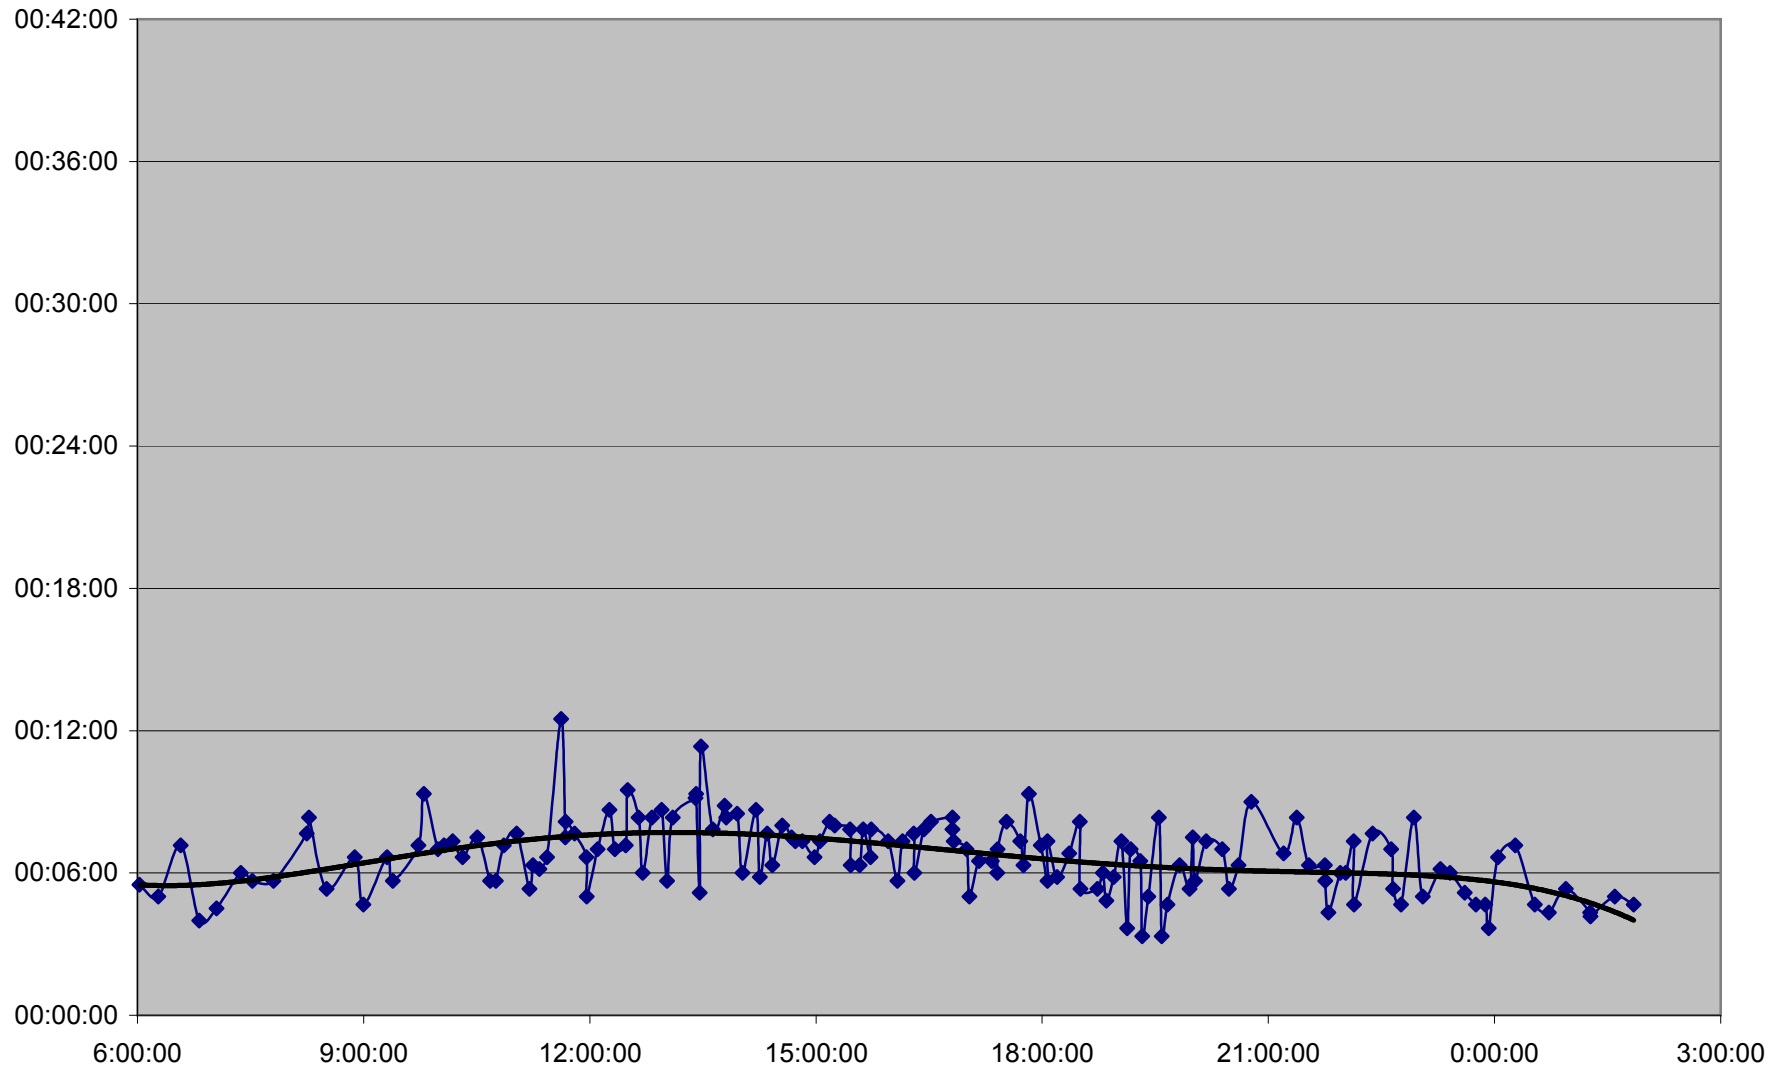

36 Finch West Link Times Sunday 18 Mar 2012 from Humberwood N of Loop to Martin Grove Eastbound

36 Finch West Link Times Sunday 18 Mar 2012 from Martin Grove to Islington Eastbound

36 Finch West Link Times Sunday 18 Mar 2012 from Islington to Weston Eastbound

36 Finch West Link Times Sunday 18 Mar 2012 from Weston to Jane Eastbound

36 Finch West Link Times Sunday 18 Mar 2012 from Jane to Keele Eastbound

36 Finch West Link Times Sunday 18 Mar 2012 from Keele to Dufferin Eastbound