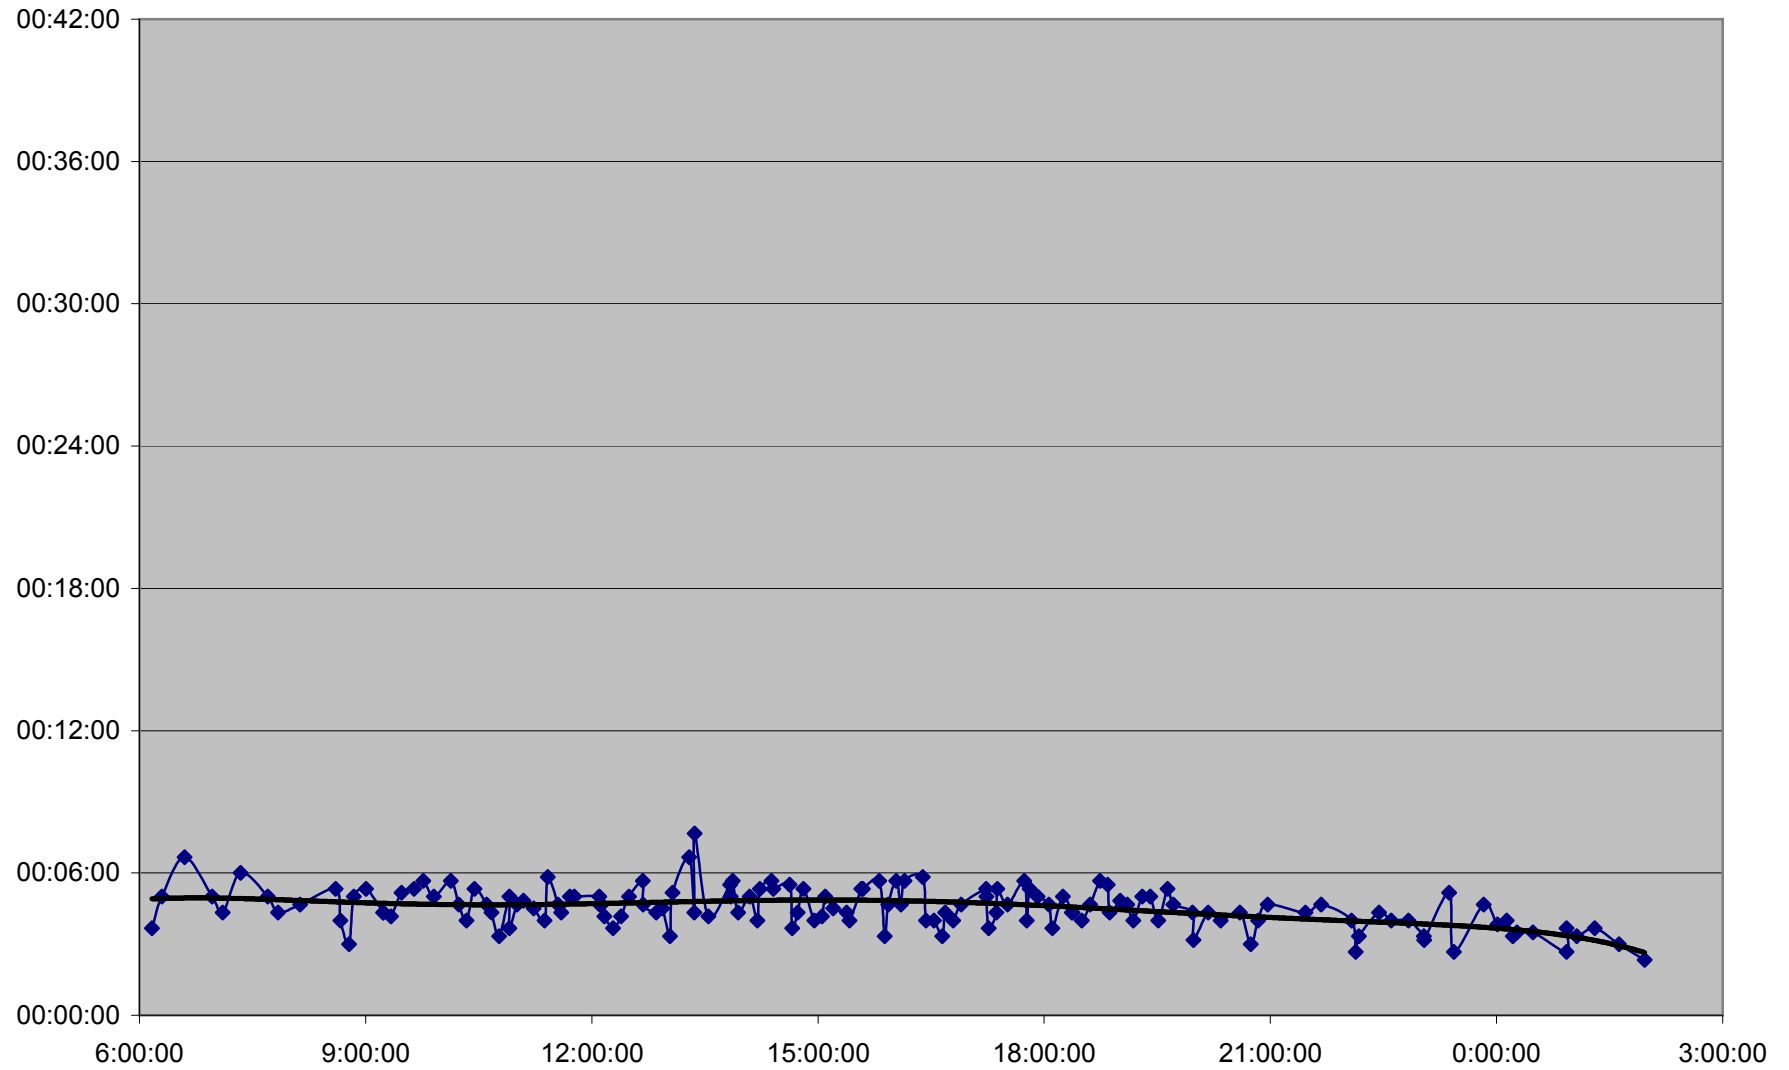

36 Finch West Link Times Sunday 18 Mar 2012 from Weston to Jane Eastbound

36 Finch West Link Times Sunday 18 Mar 2012 from Jane to Keele Eastbound

36 Finch West Link Times Sunday 18 Mar 2012 from Keele to Dufferin Eastbound

36 Finch West Link Times Sunday 18 Mar 2012 from Dufferin to Bathurst Eastbound

36 Finch West Link Times Sunday 18 Mar 2012 from Bathurst to Yonge Eastbound