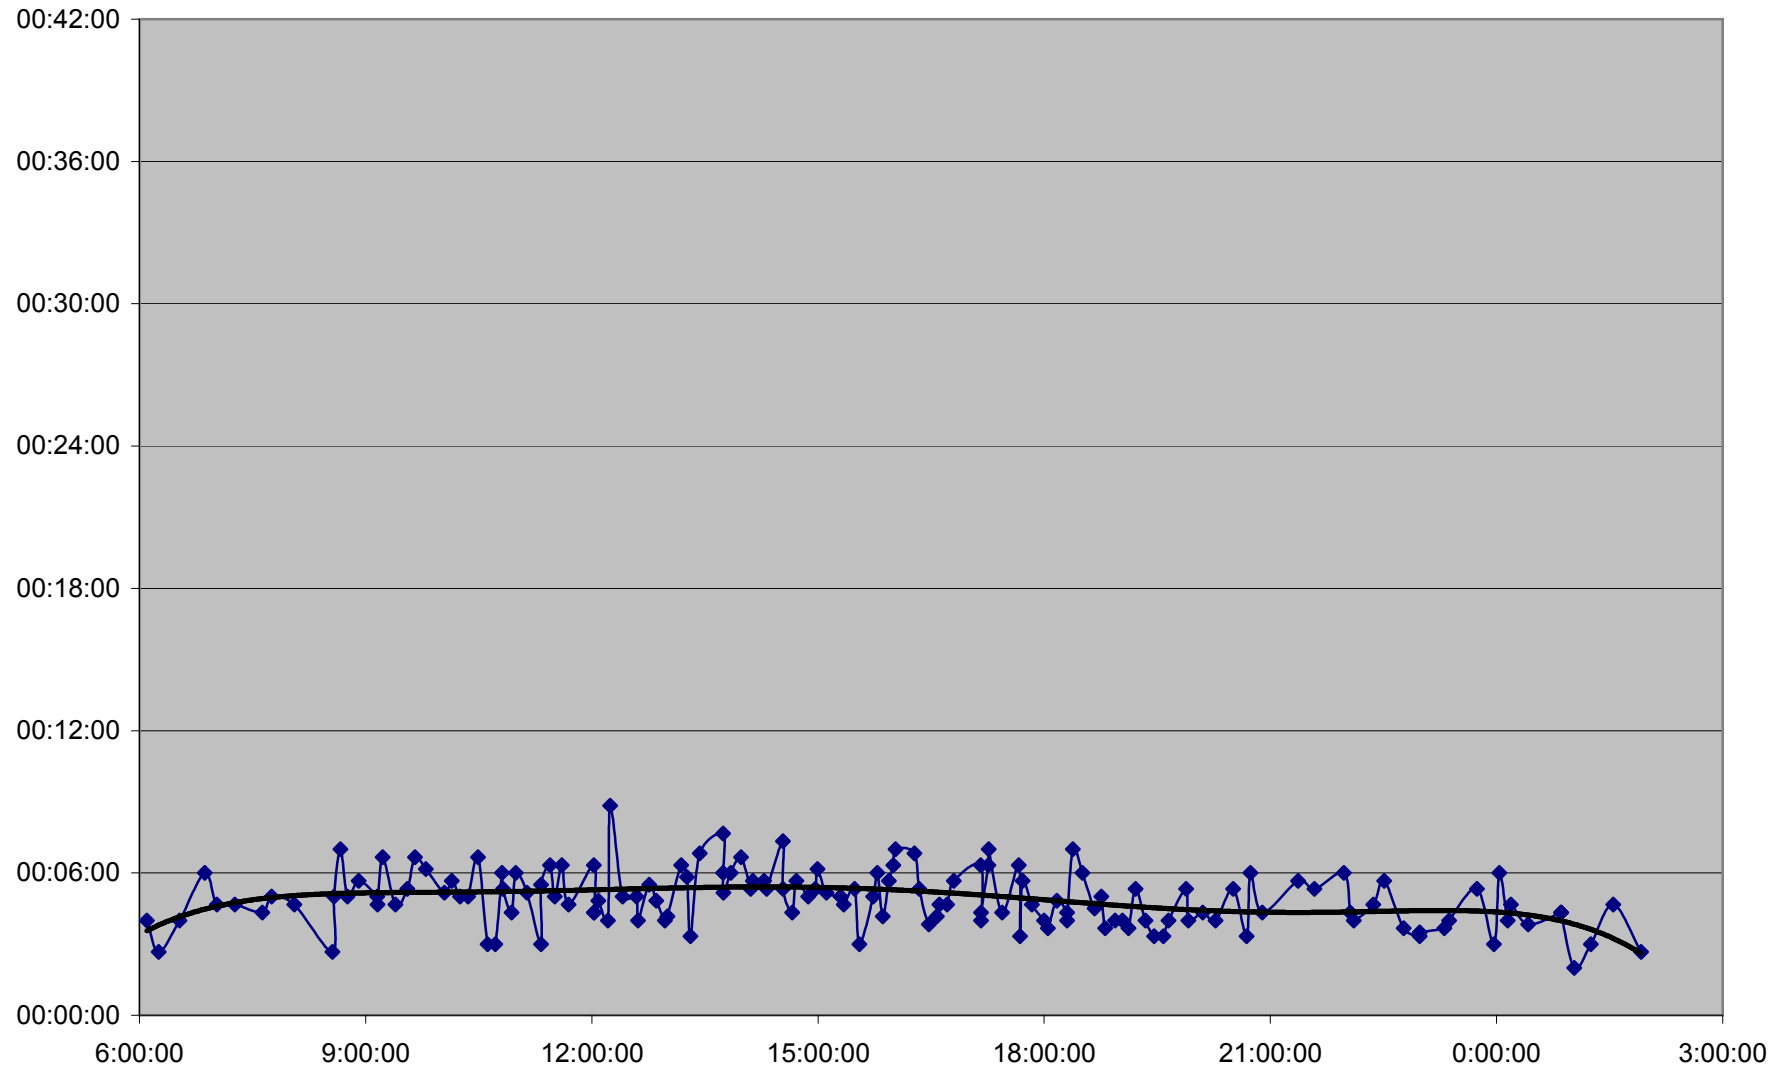

36 Finch West Link Times Sunday 18 Mar 2012 from Humberwood N of Loop to Martin Grove Eastbound

36 Finch West Link Times Sunday 18 Mar 2012 from Martin Grove to Islington Eastbound

36 Finch West Link Times Sunday 18 Mar 2012 from Islington to Weston Eastbound

36 Finch West Link Times Sunday 18 Mar 2012 from Weston to Jane Eastbound

36 Finch West Link Times Sunday 18 Mar 2012 from Jane to Keele Eastbound

36 Finch West Link Times Sunday 18 Mar 2012 from Keele to Dufferin Eastbound