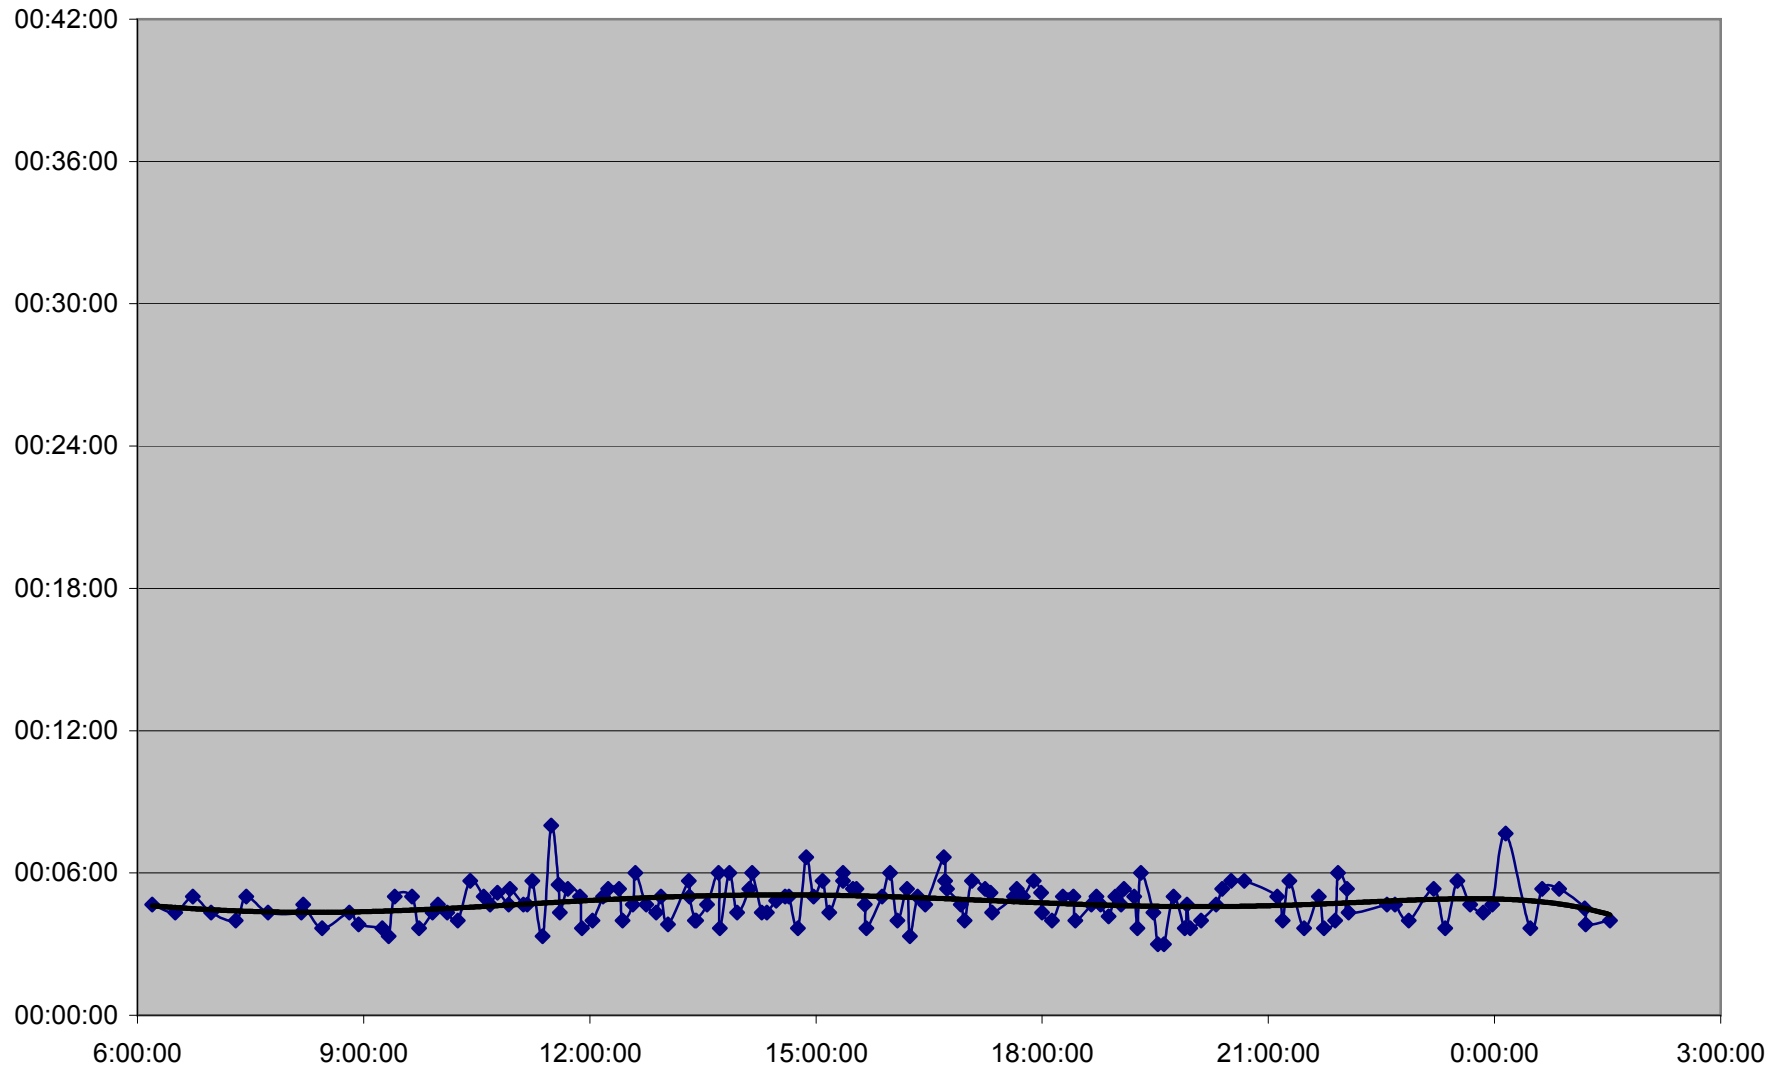

36 Finch West Link Times Sunday 18 Mar 2012 from Humberwood N of Loop to Martin Grove Eastbound

36 Finch West Link Times Sunday 18 Mar 2012 from Martin Grove to Islington Eastbound

36 Finch West Link Times Sunday 18 Mar 2012 from Islington to Weston Eastbound

36 Finch West Link Times Sunday 18 Mar 2012 from Weston to Jane Eastbound

36 Finch West Link Times Sunday 18 Mar 2012 from Jane to Keele Eastbound

36 Finch West Link Times Sunday 18 Mar 2012 from Keele to Dufferin Eastbound

36 Finch West Link Times Sunday 18 Mar 2012 from Dufferin to Bathurst Eastbound

36 Finch West Link Times Sunday 18 Mar 2012 from Bathurst to Yonge Eastbound