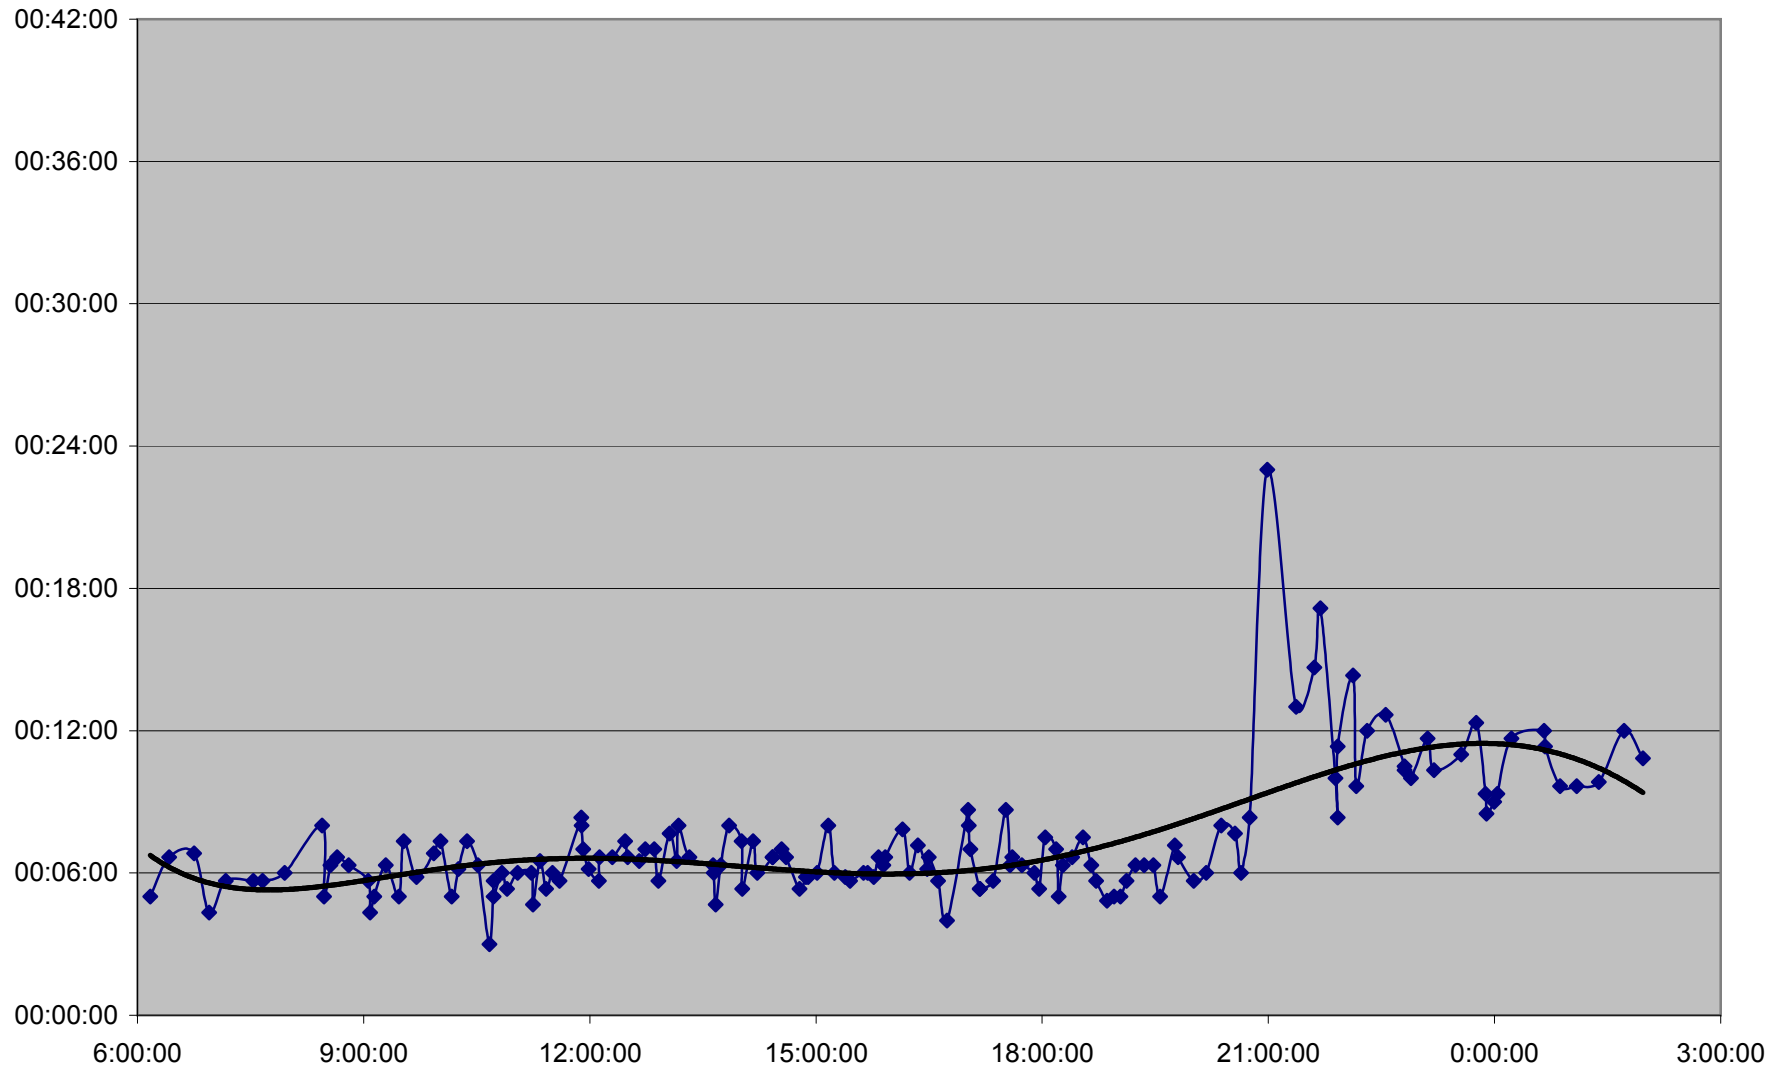

36 Finch West Link Times Sunday 18 Mar 2012 from Humberwood N of Loop to Martin Grove Eastbound

36 Finch West Link Times Sunday 18 Mar 2012 from Martin Grove to Islington Eastbound

36 Finch West Link Times Sunday 18 Mar 2012 from Islington to Weston Eastbound

36 Finch West Link Times Sunday 18 Mar 2012 from Weston to Jane Eastbound

36 Finch West Link Times Sunday 18 Mar 2012 from Jane to Keele Eastbound

36 Finch West Link Times Sunday 18 Mar 2012 from Keele to Dufferin Eastbound