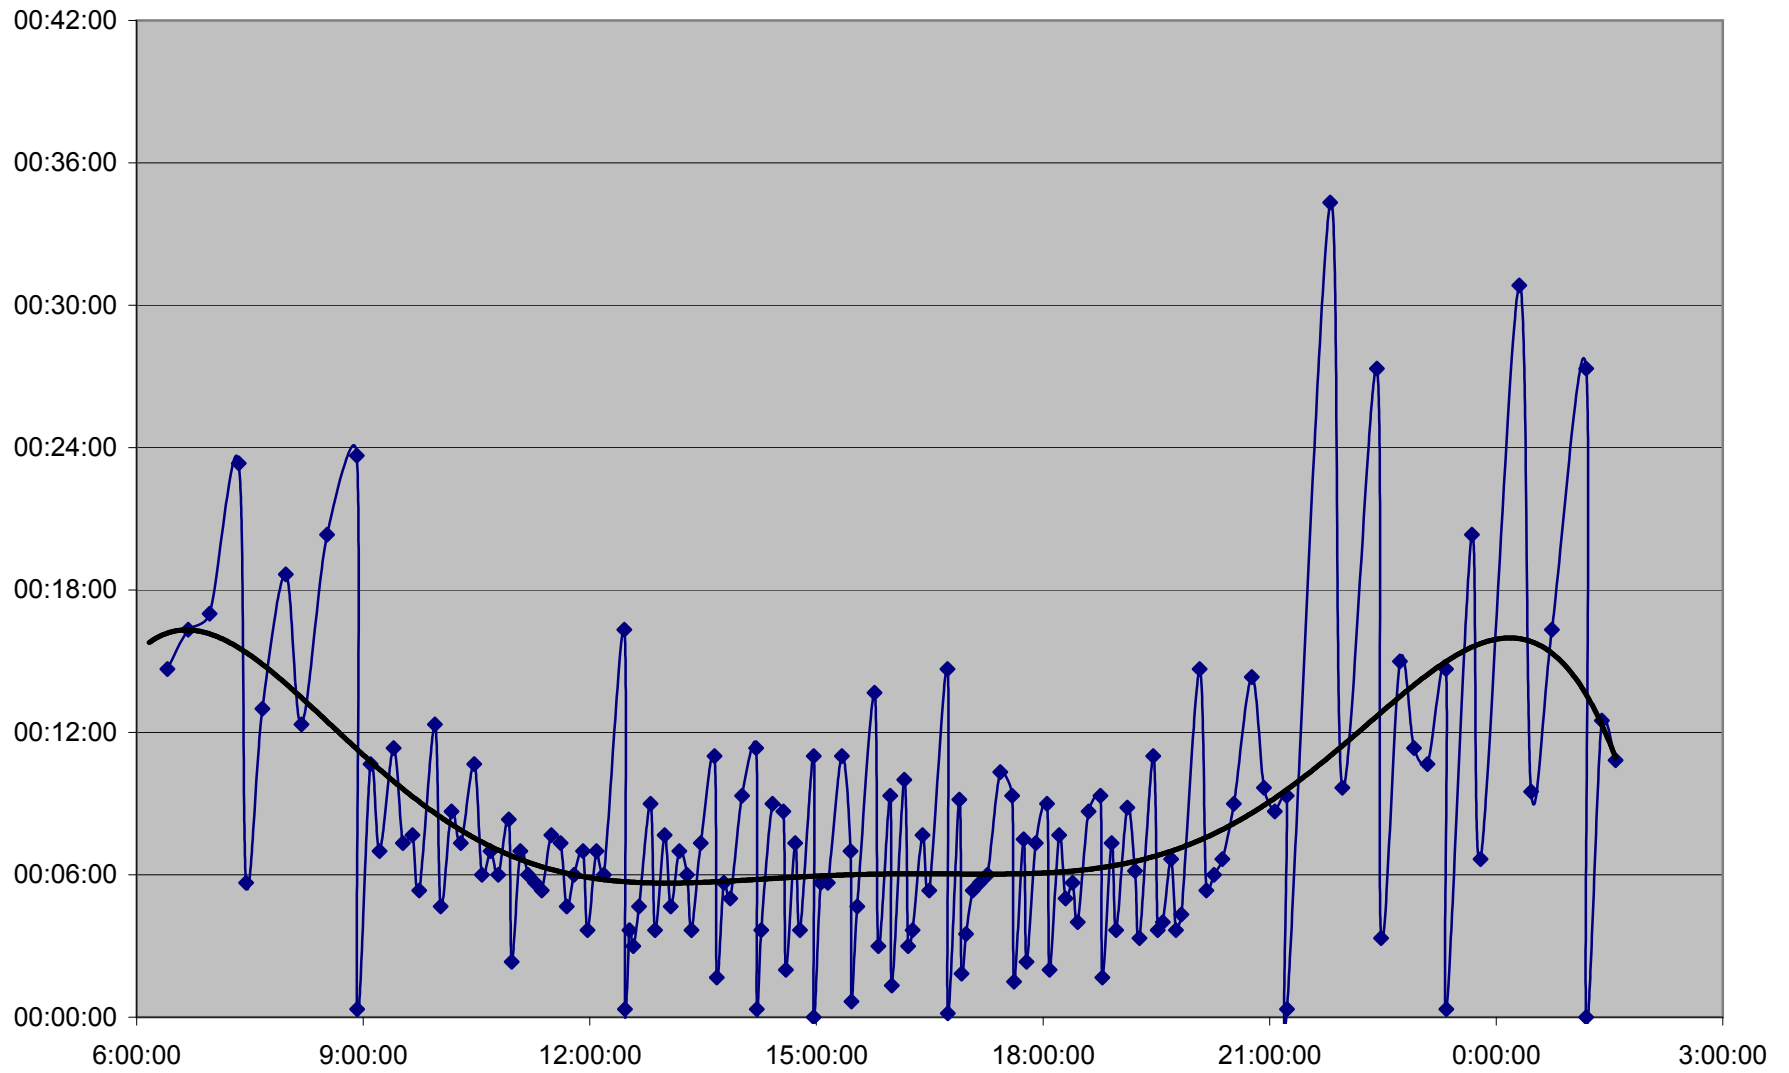

36 Finch West Headways Sunday 18 Mar 2012 at Bathurst Westbound