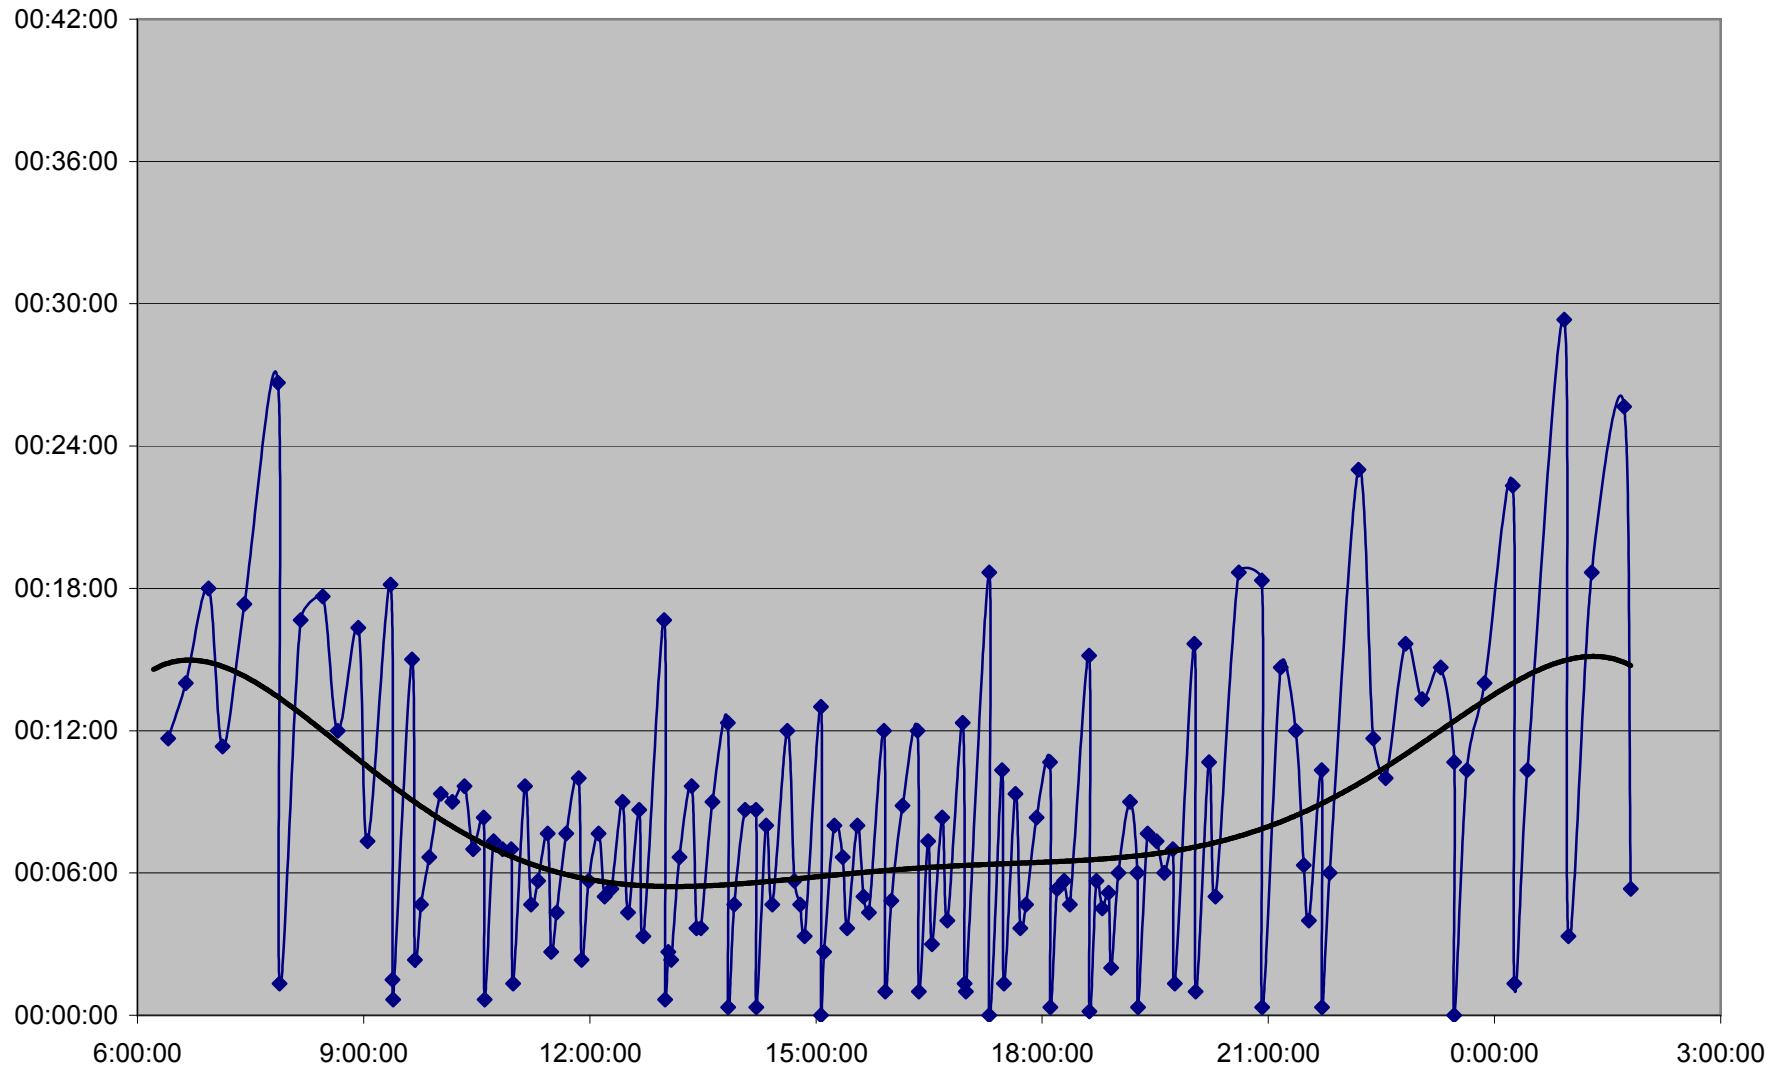

36 Finch West Headways Sunday 18 Mar 2012 at Humberwood N of Loop Westbound

36 Finch West Headways Sunday 18 Mar 2012 at Martin Grove Westbound