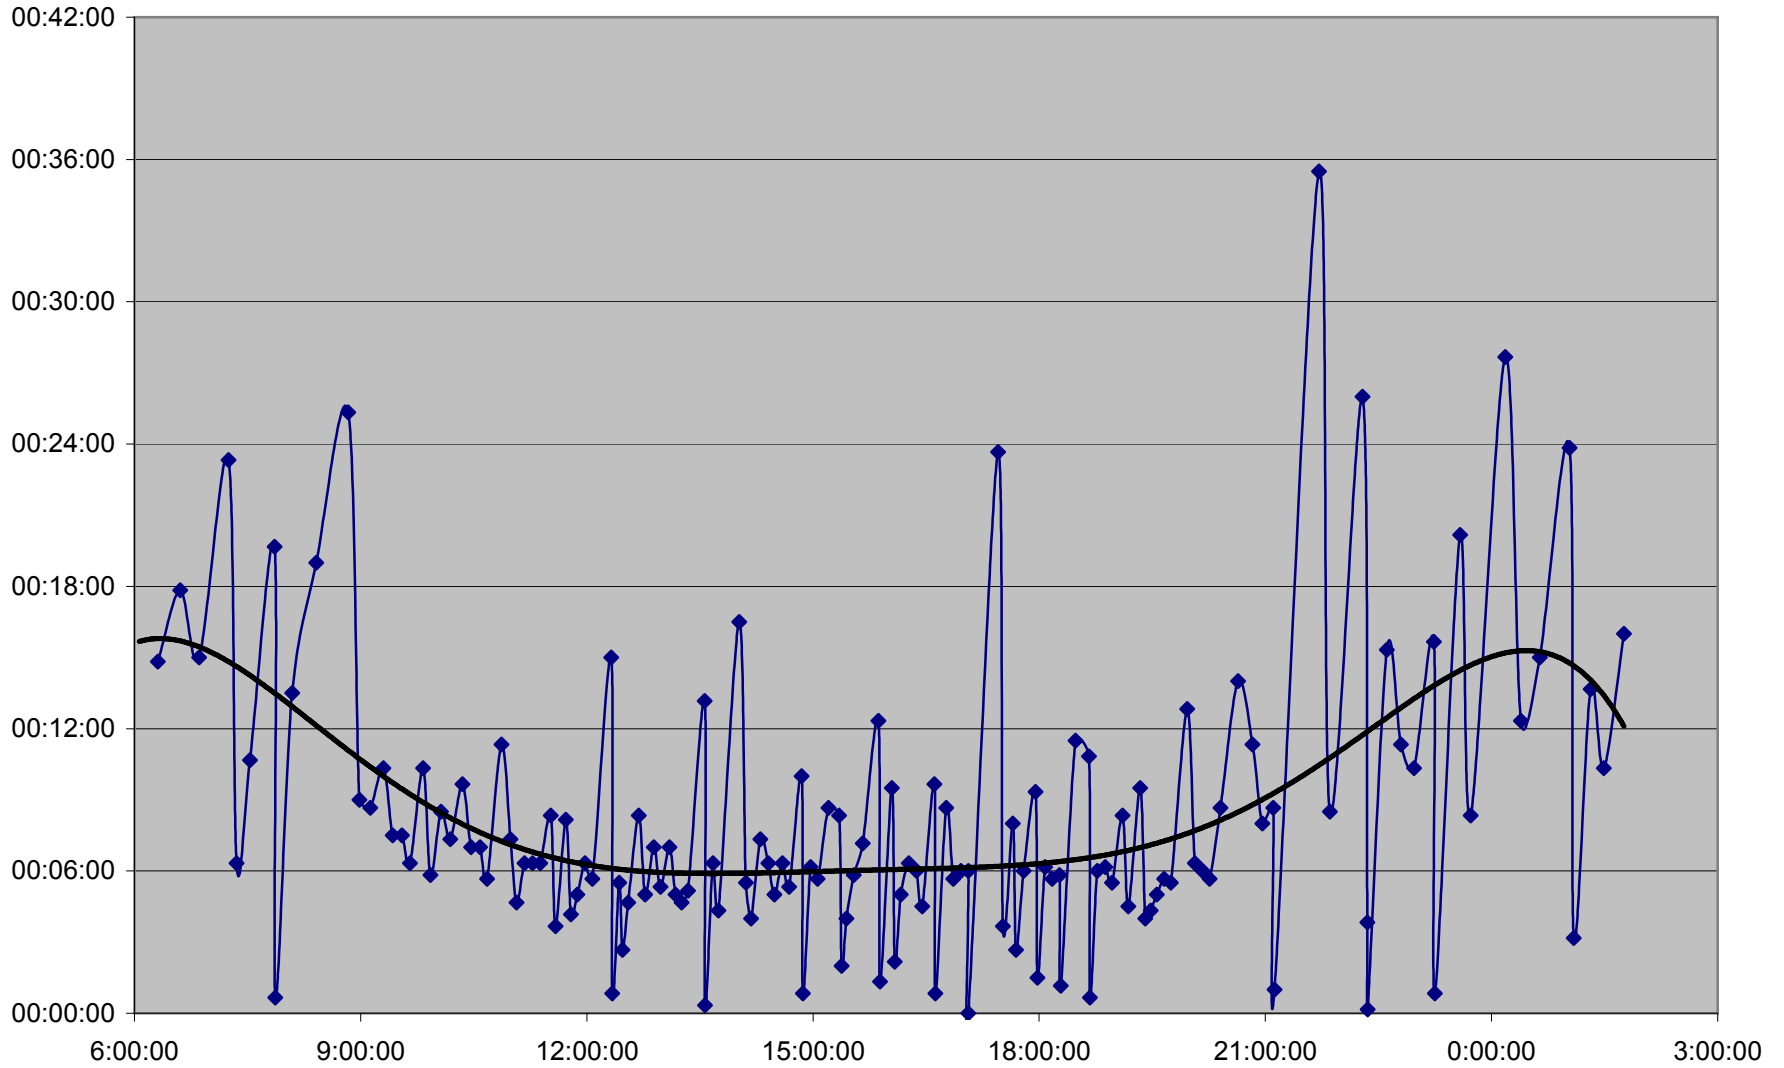

### 36 Finch West Headways Sunday 18 Mar 2012 at Bathurst Westbound