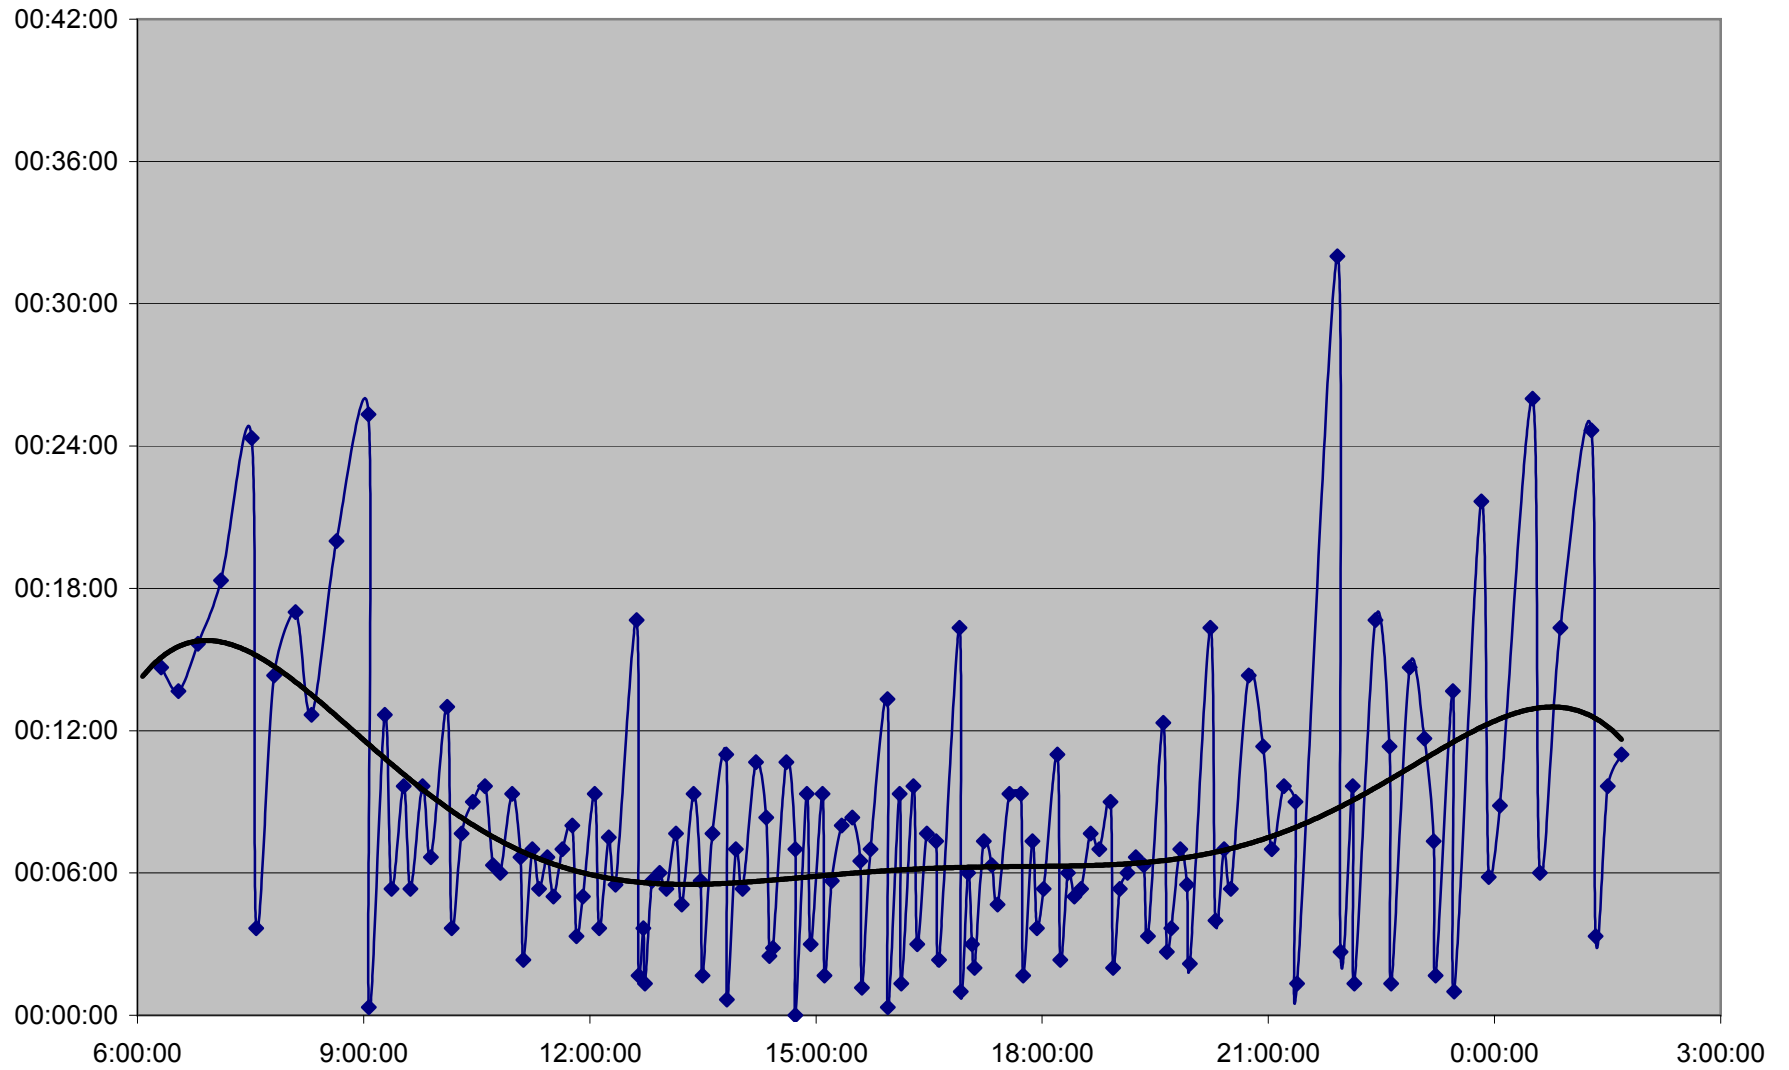

36 Finch West Headways Sunday 18 Mar 2012 at Keele Westbound