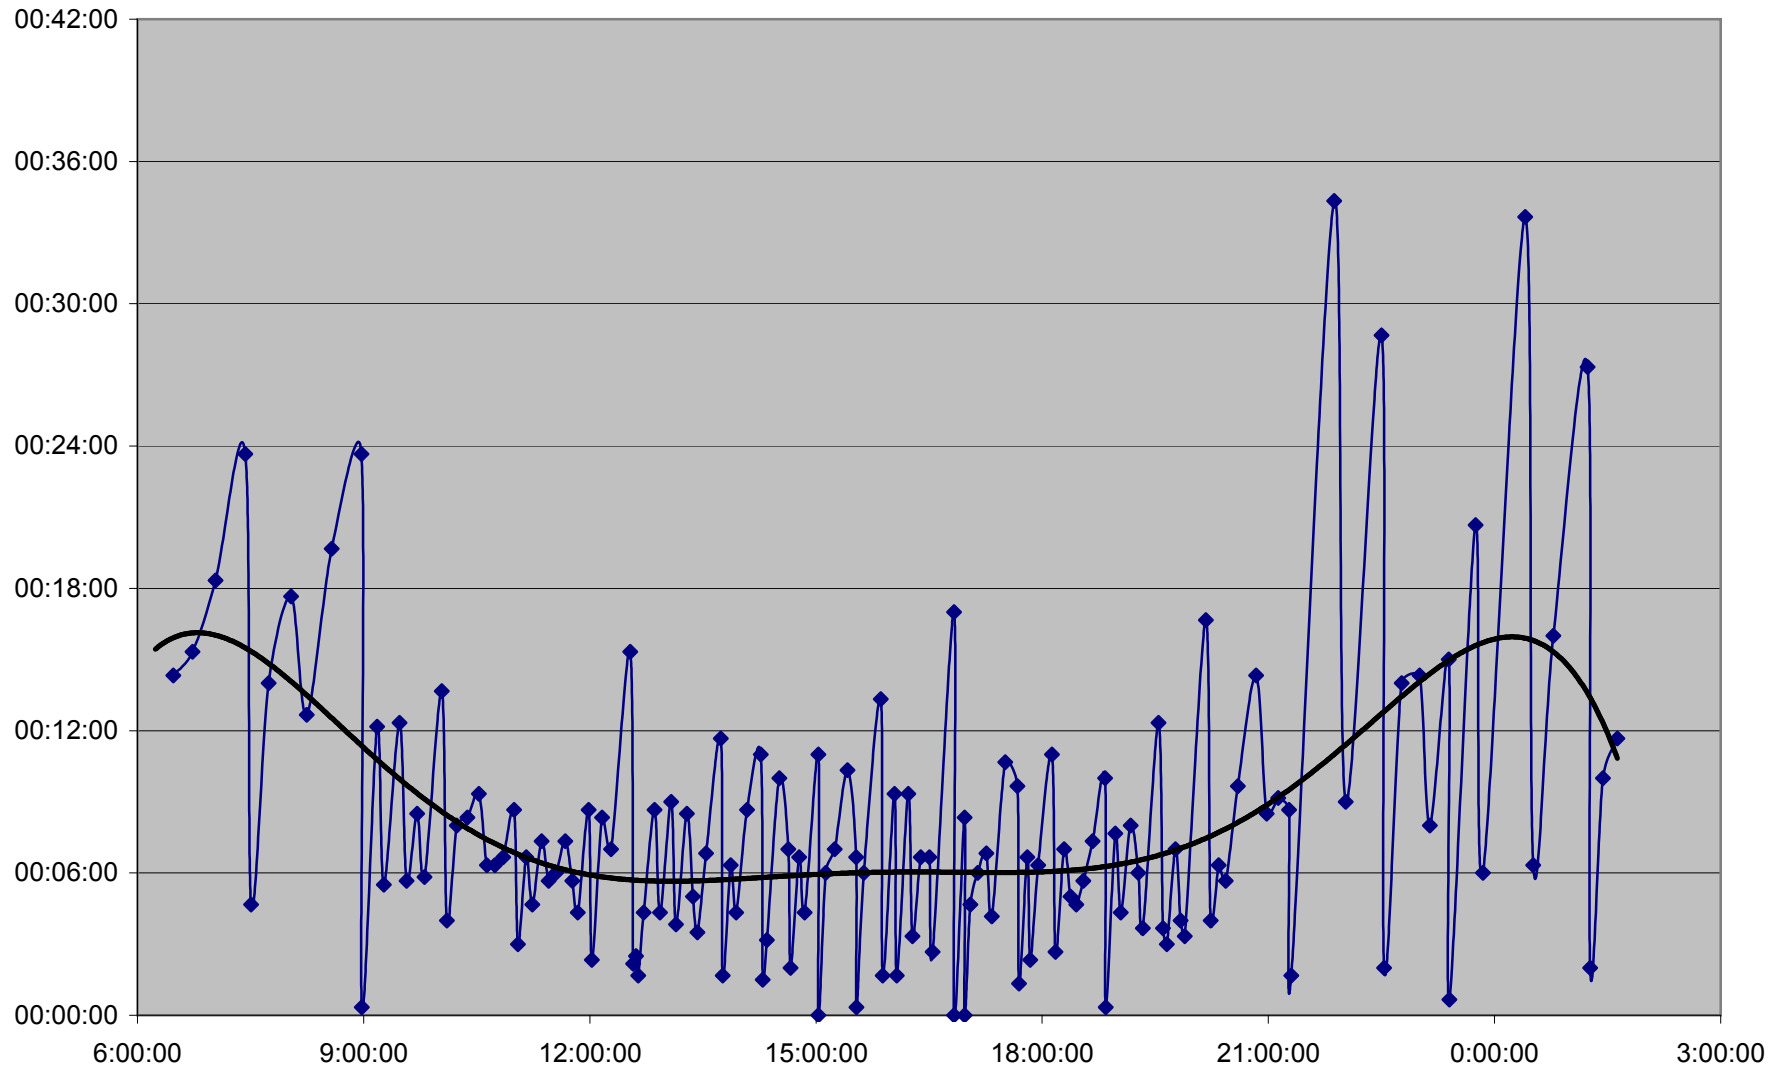

36 Finch West Headways Sunday 18 Mar 2012 at Dufferin Westbound