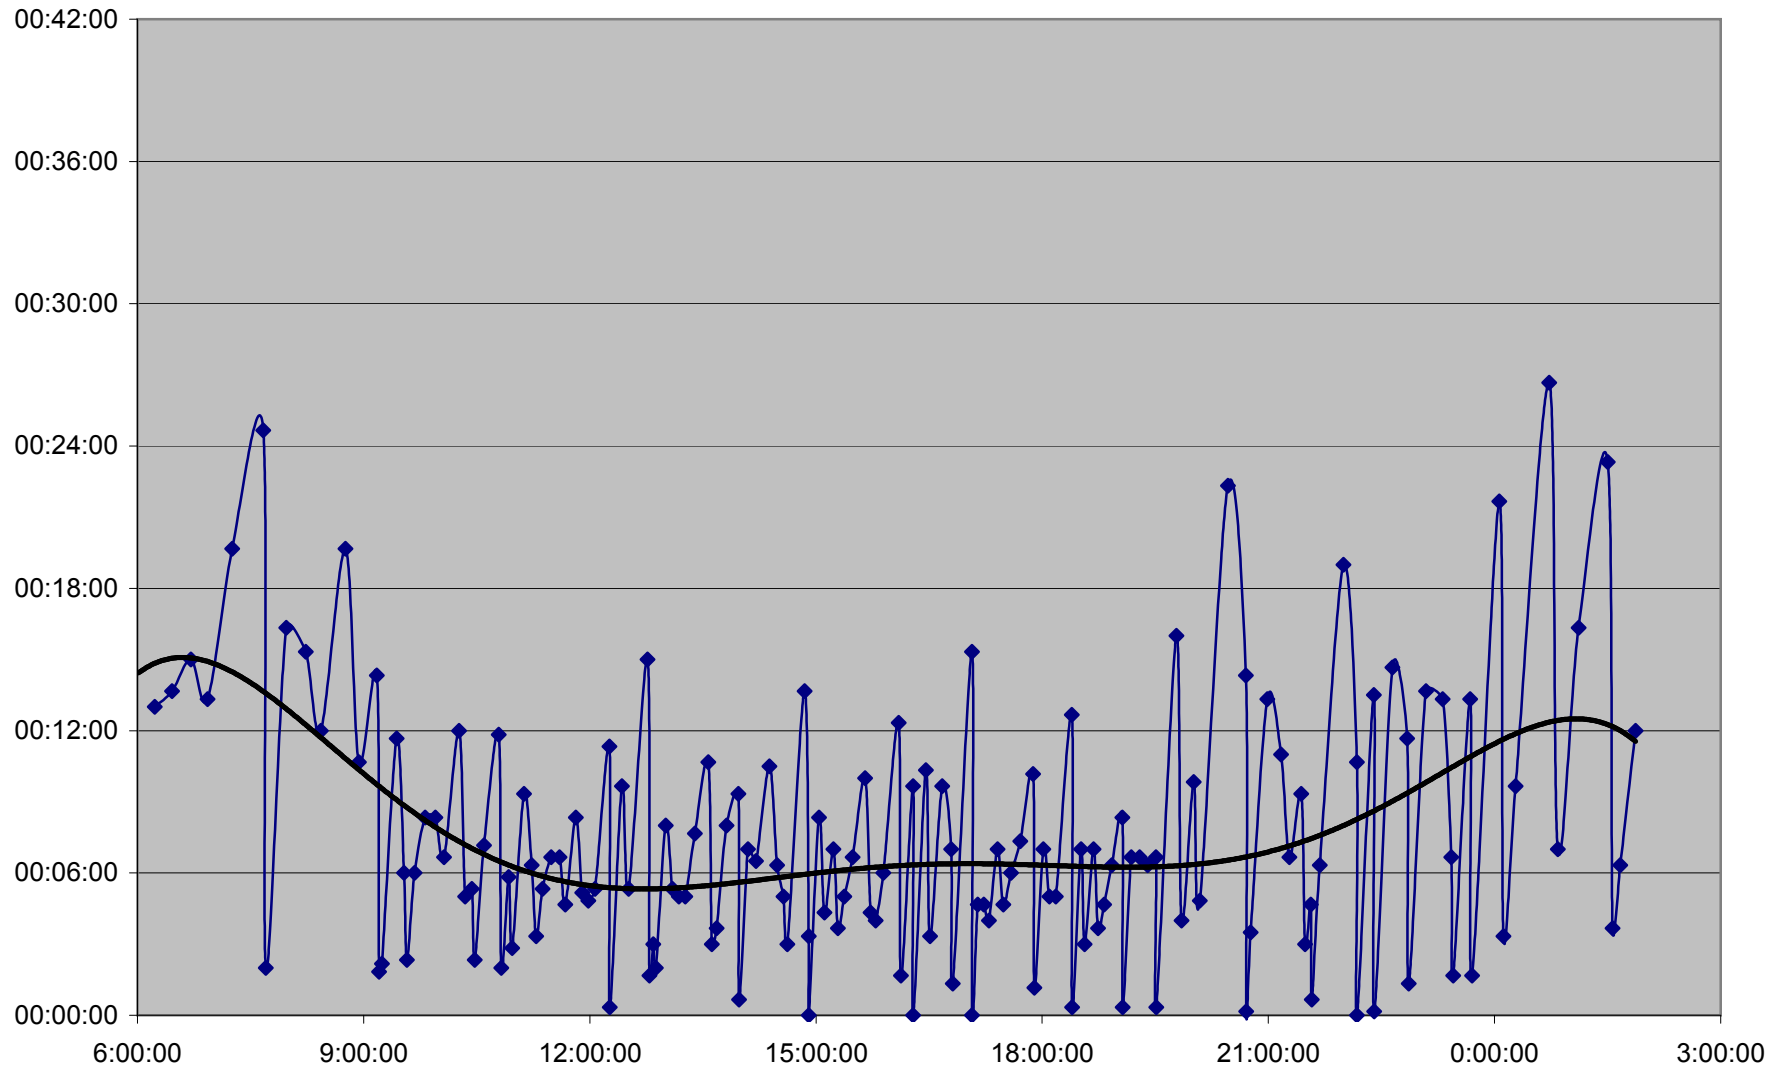

36 Finch West Headways Sunday 18 Mar 2012 at Weston Westbound