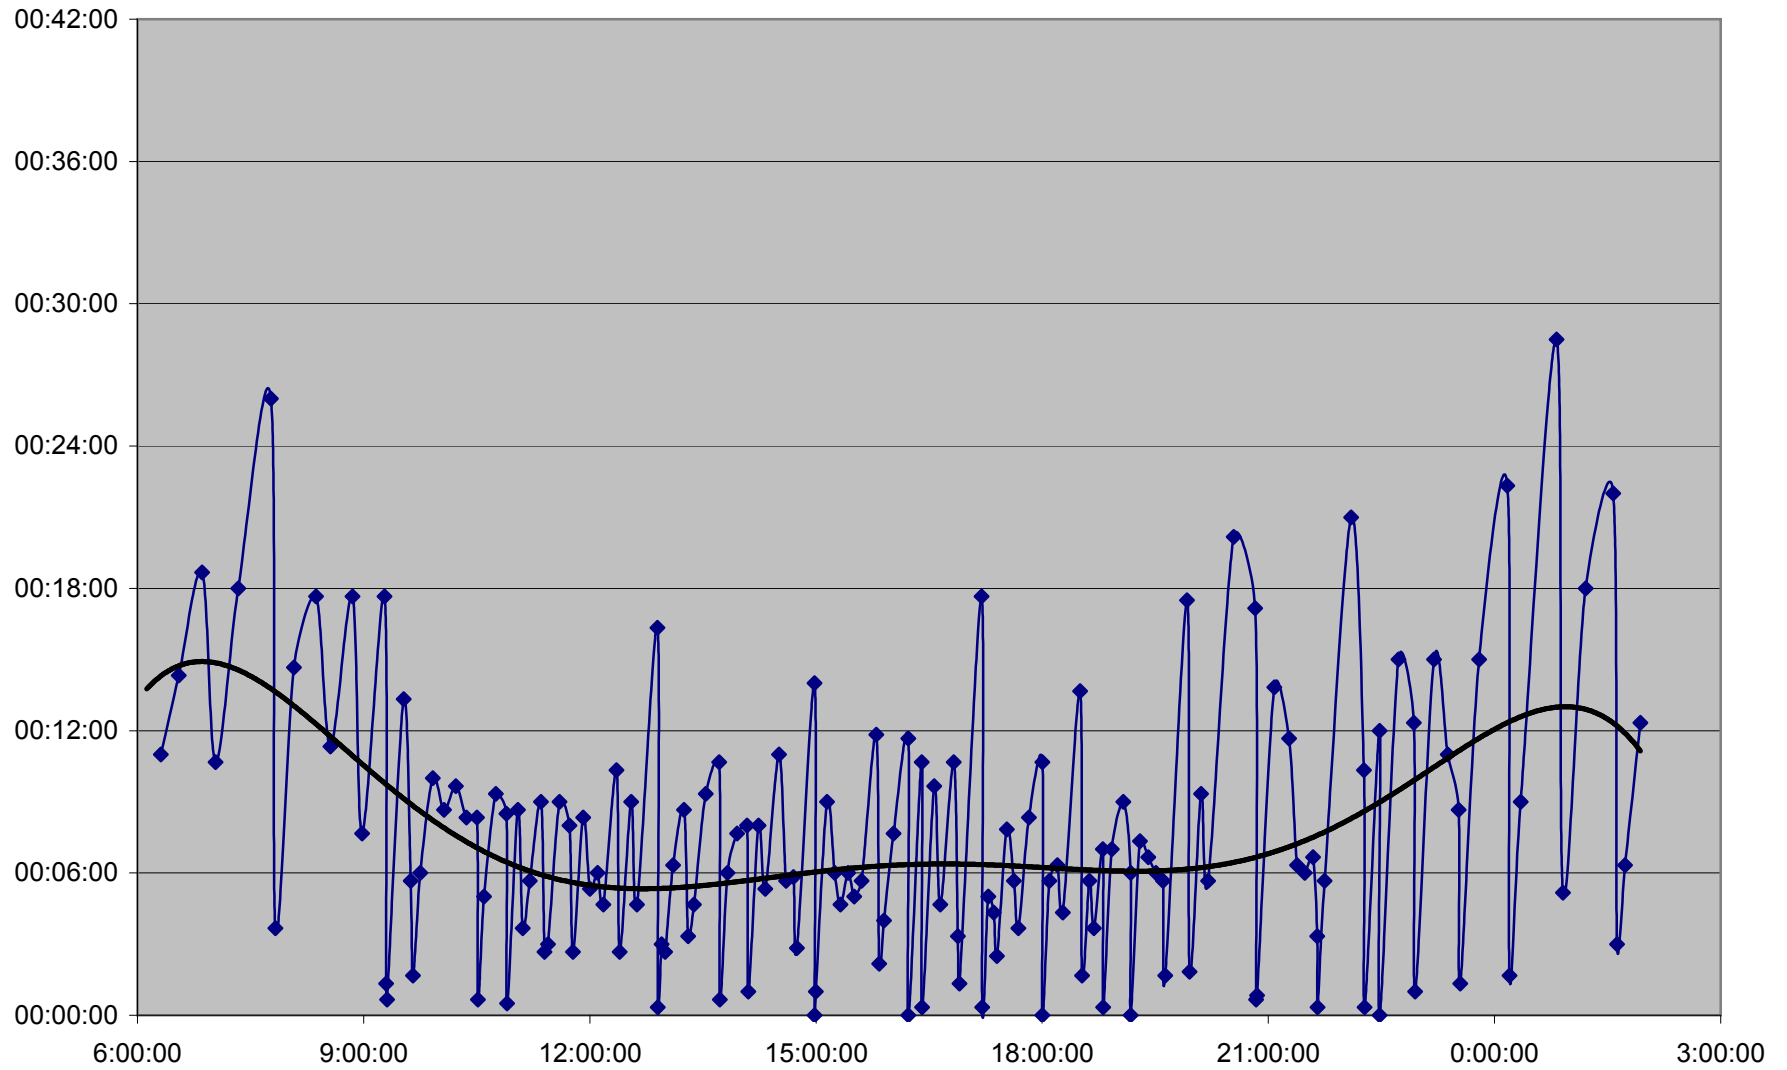

36 Finch West Headways Sunday 18 Mar 2012 at Islington Westbound