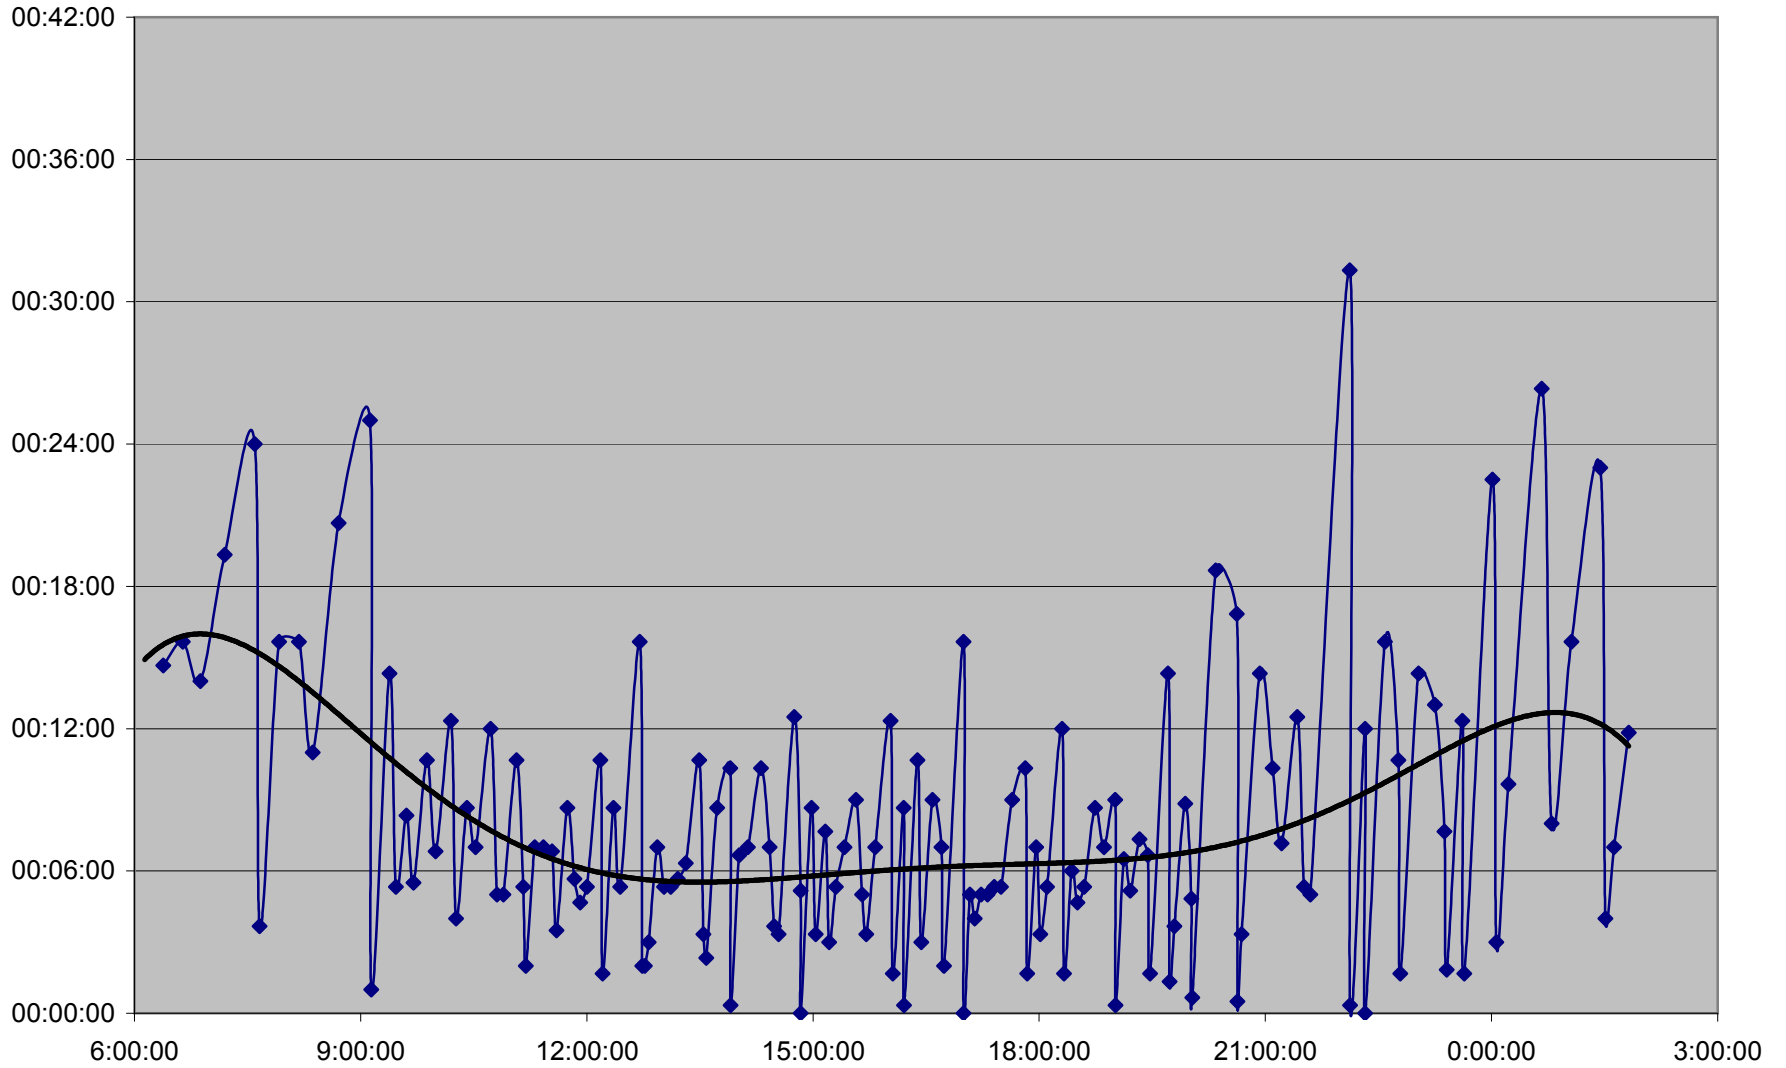

36 Finch West Headways Sunday 18 Mar 2012 at Jane Westbound