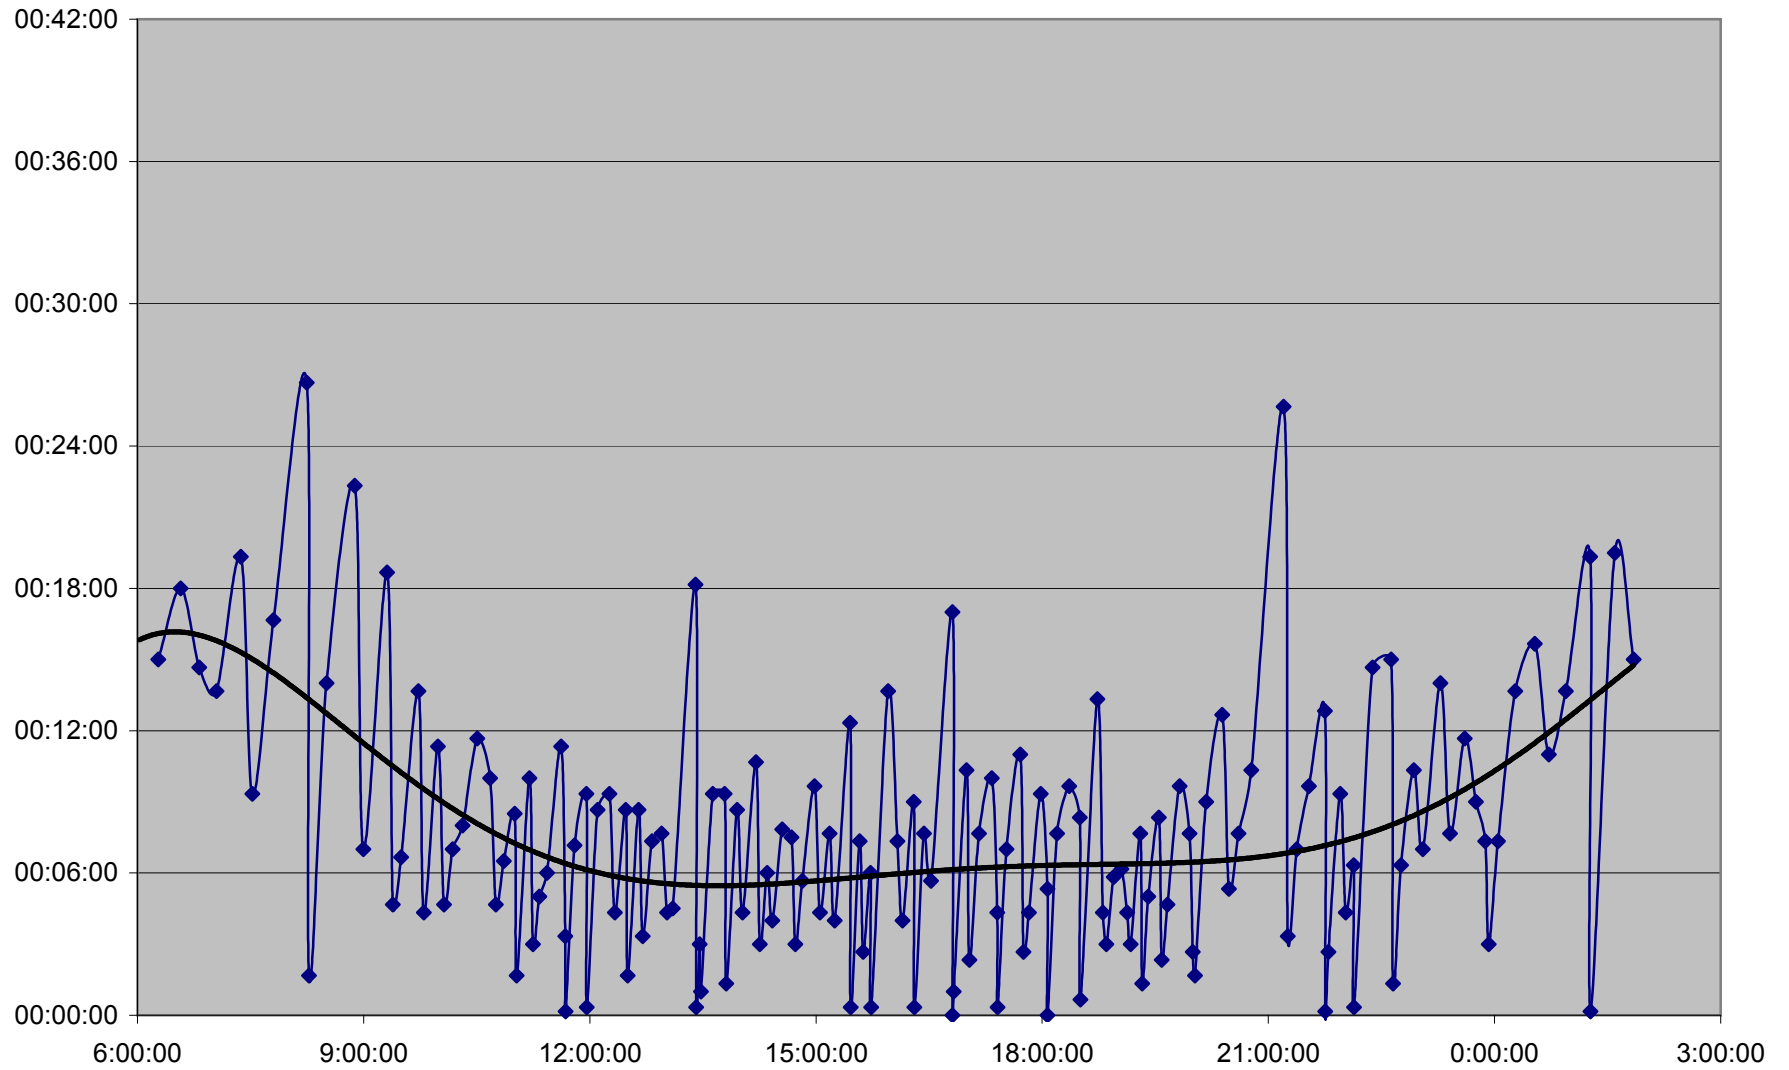

36 Finch West Headways Sunday 18 Mar 2012 at Islington Eastbound