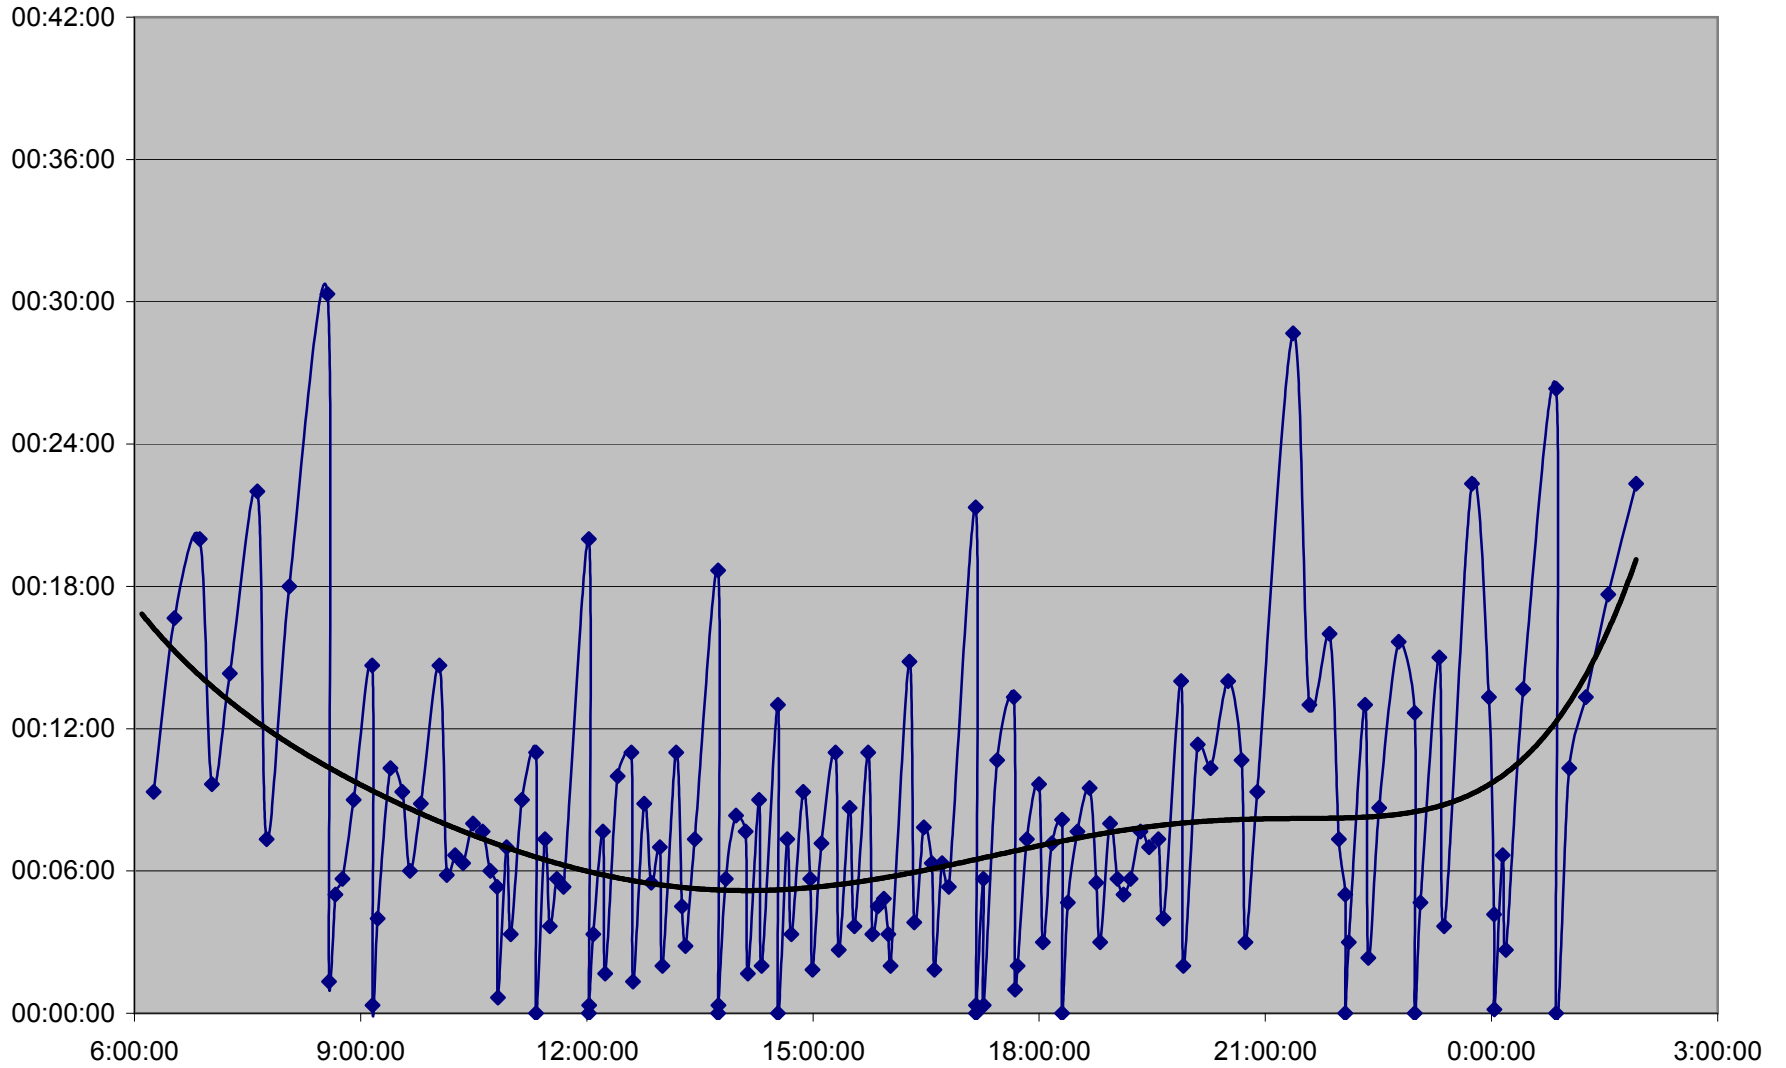

36 Finch West Headways Sunday 18 Mar 2012 at Keele Eastbound