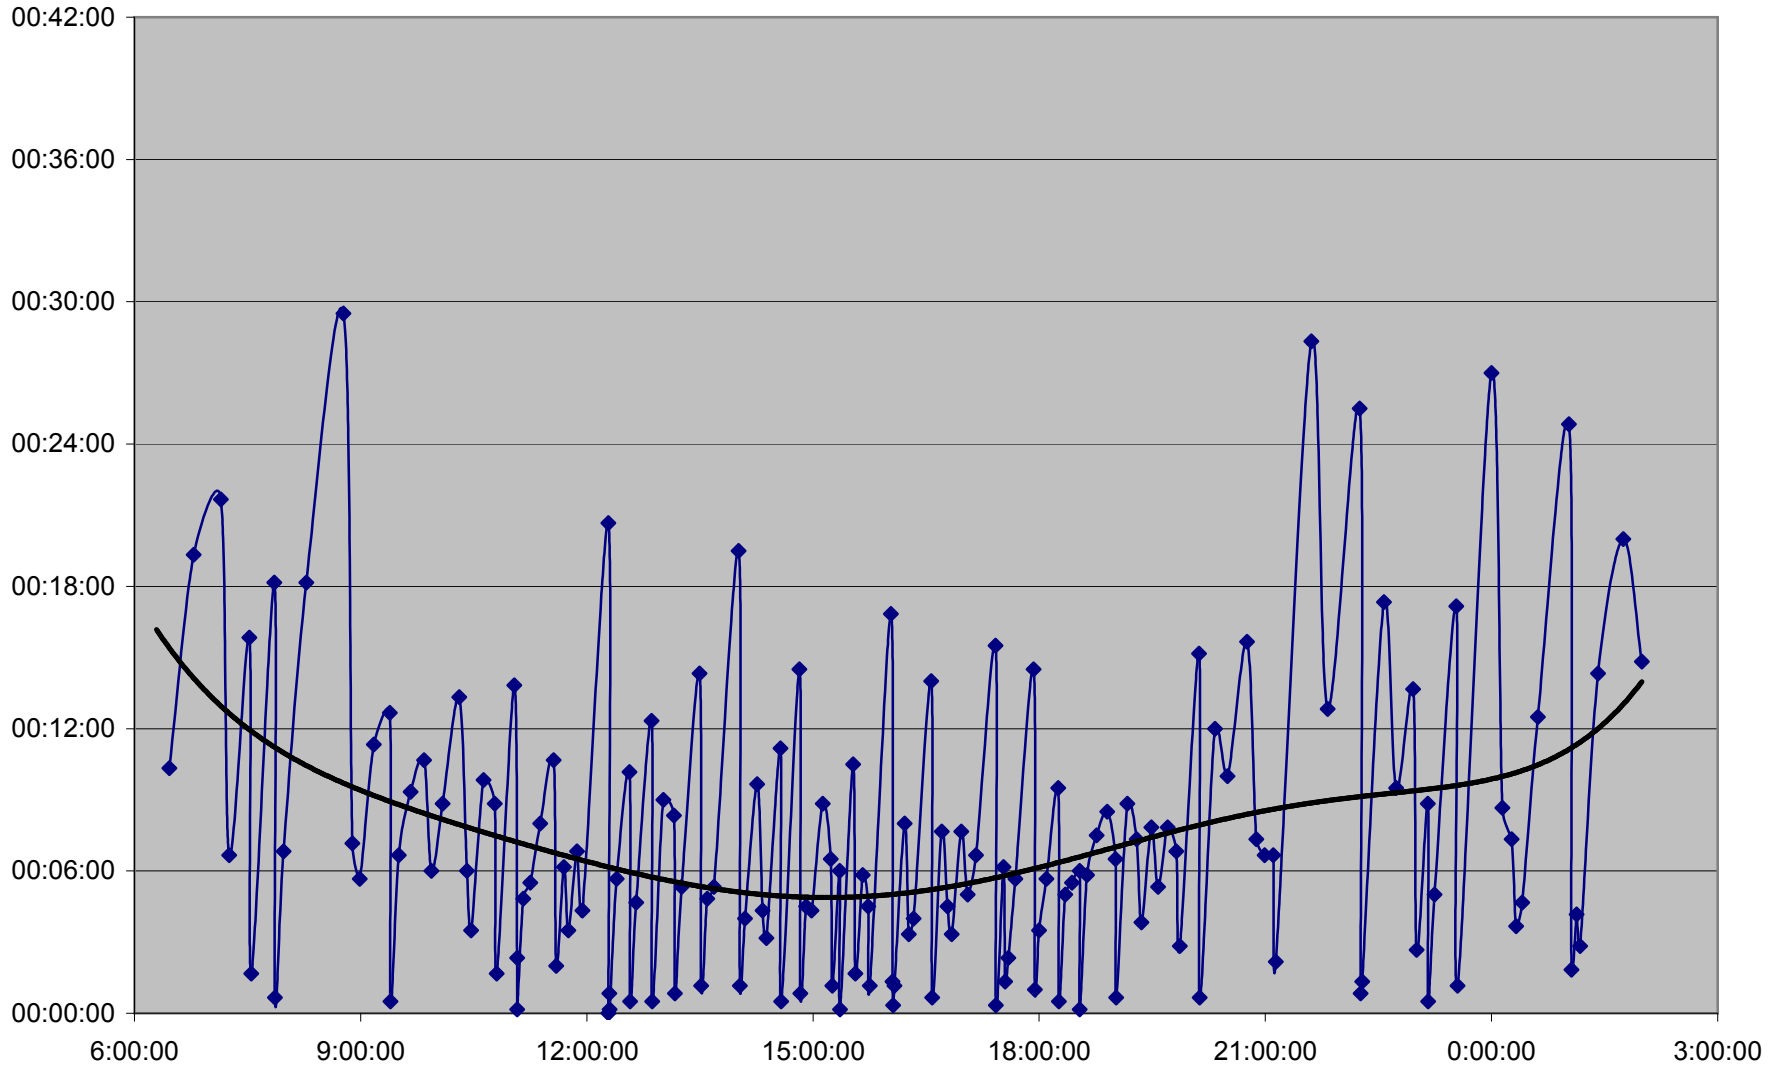

### 36 Finch West Headways Sunday 18 Mar 2012 at Bathurst Eastbound