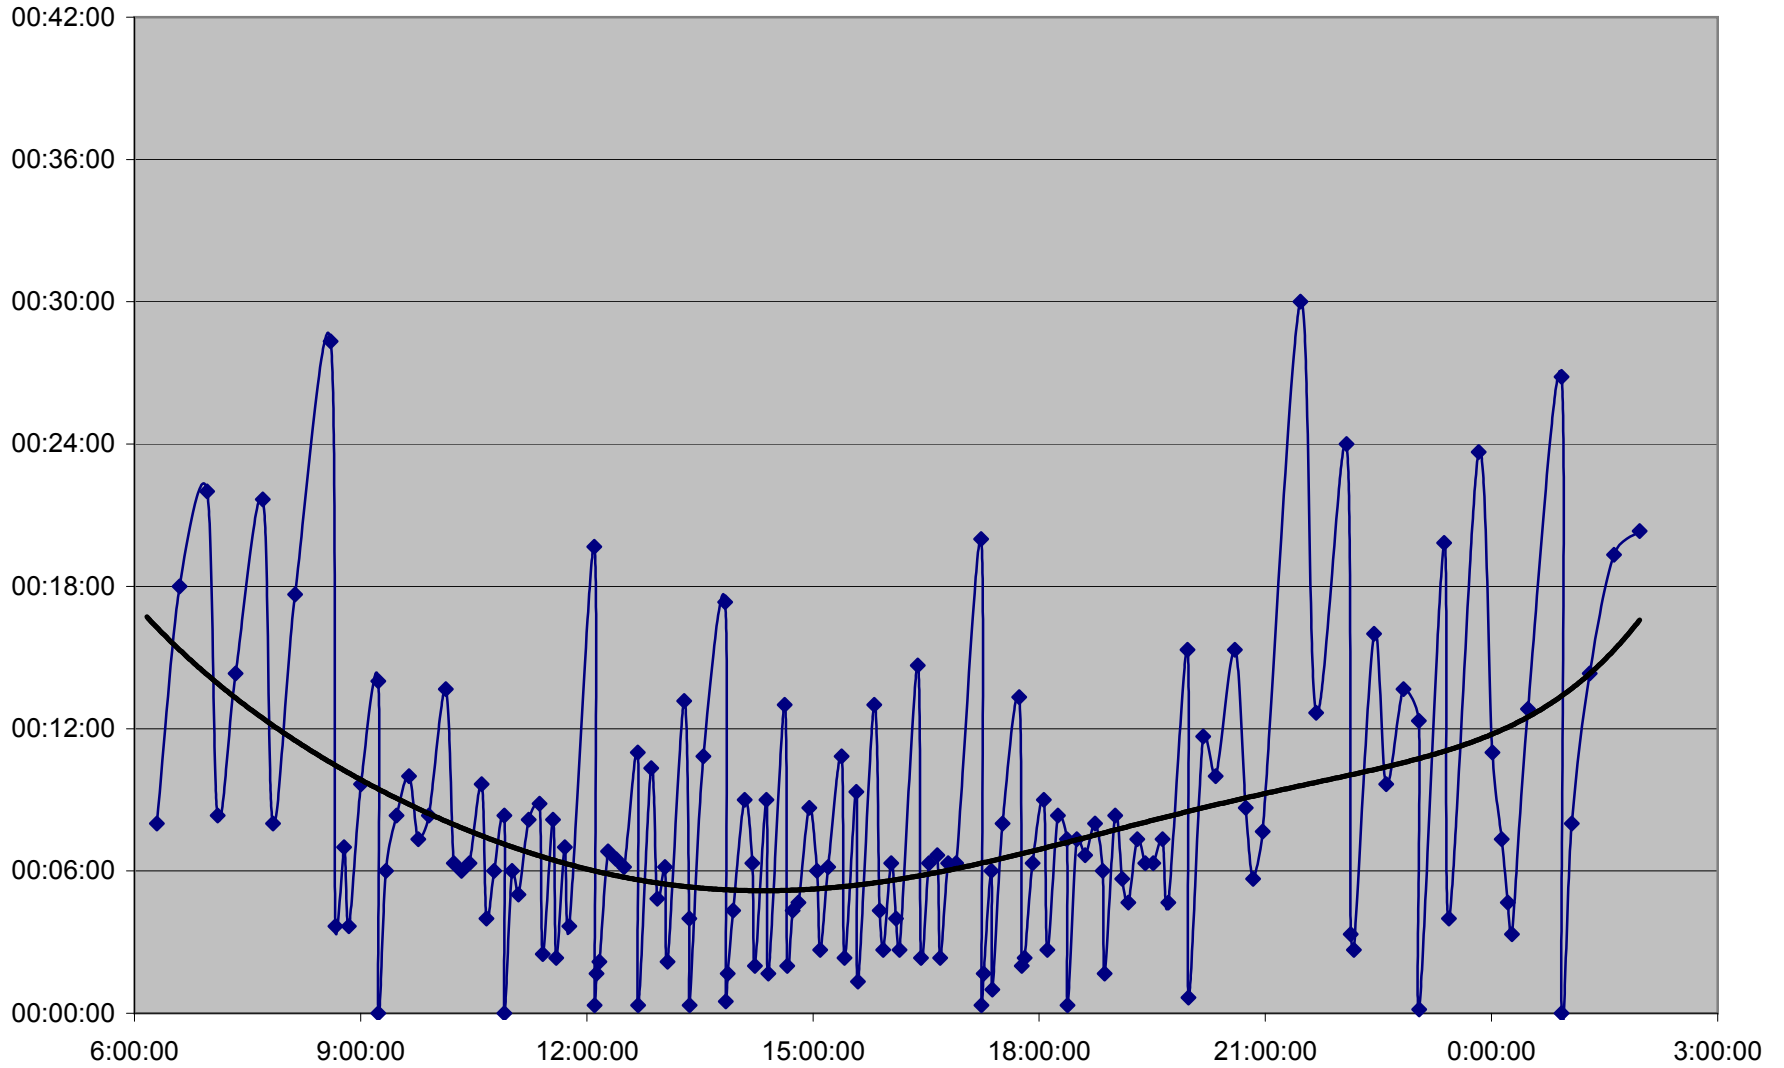

36 Finch West Headways Sunday 18 Mar 2012 at Dufferin Eastbound