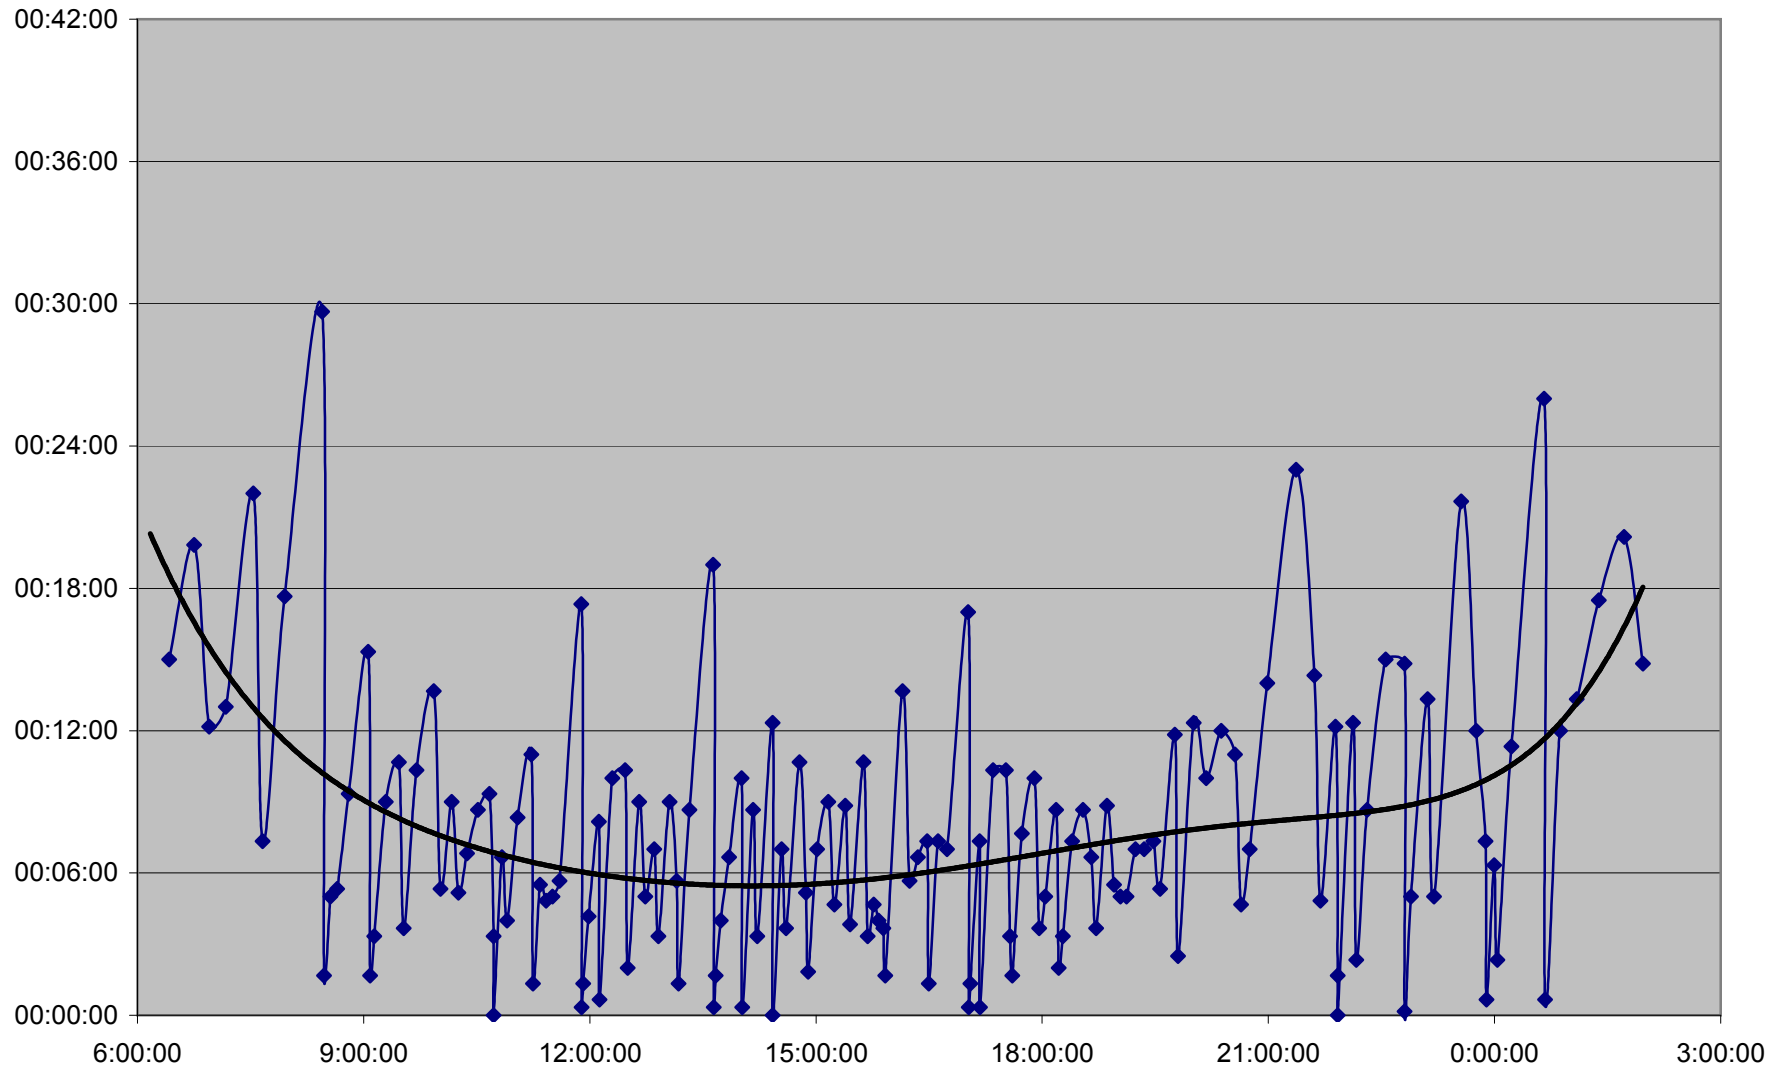

36 Finch West Headways Sunday 18 Mar 2012 at Jane Eastbound