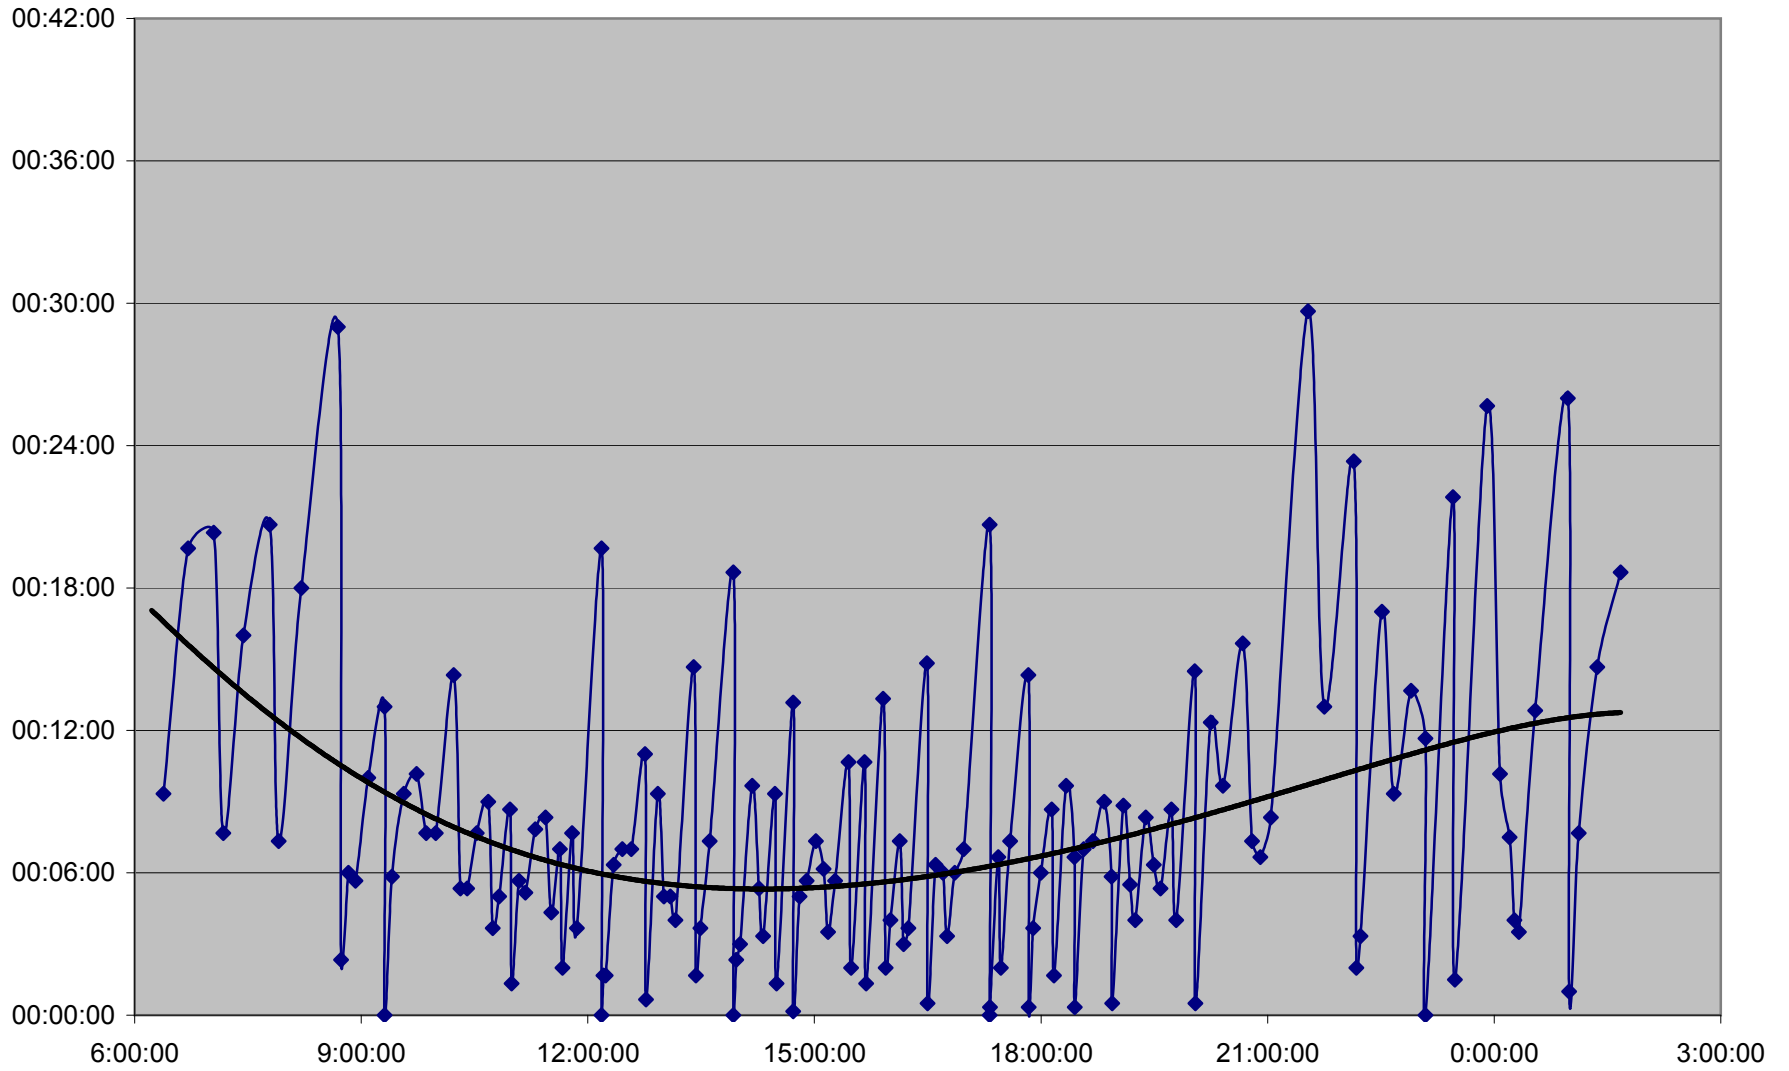

### 36 Finch West Headways Sunday 18 Mar 2012 at Bathurst Eastbound