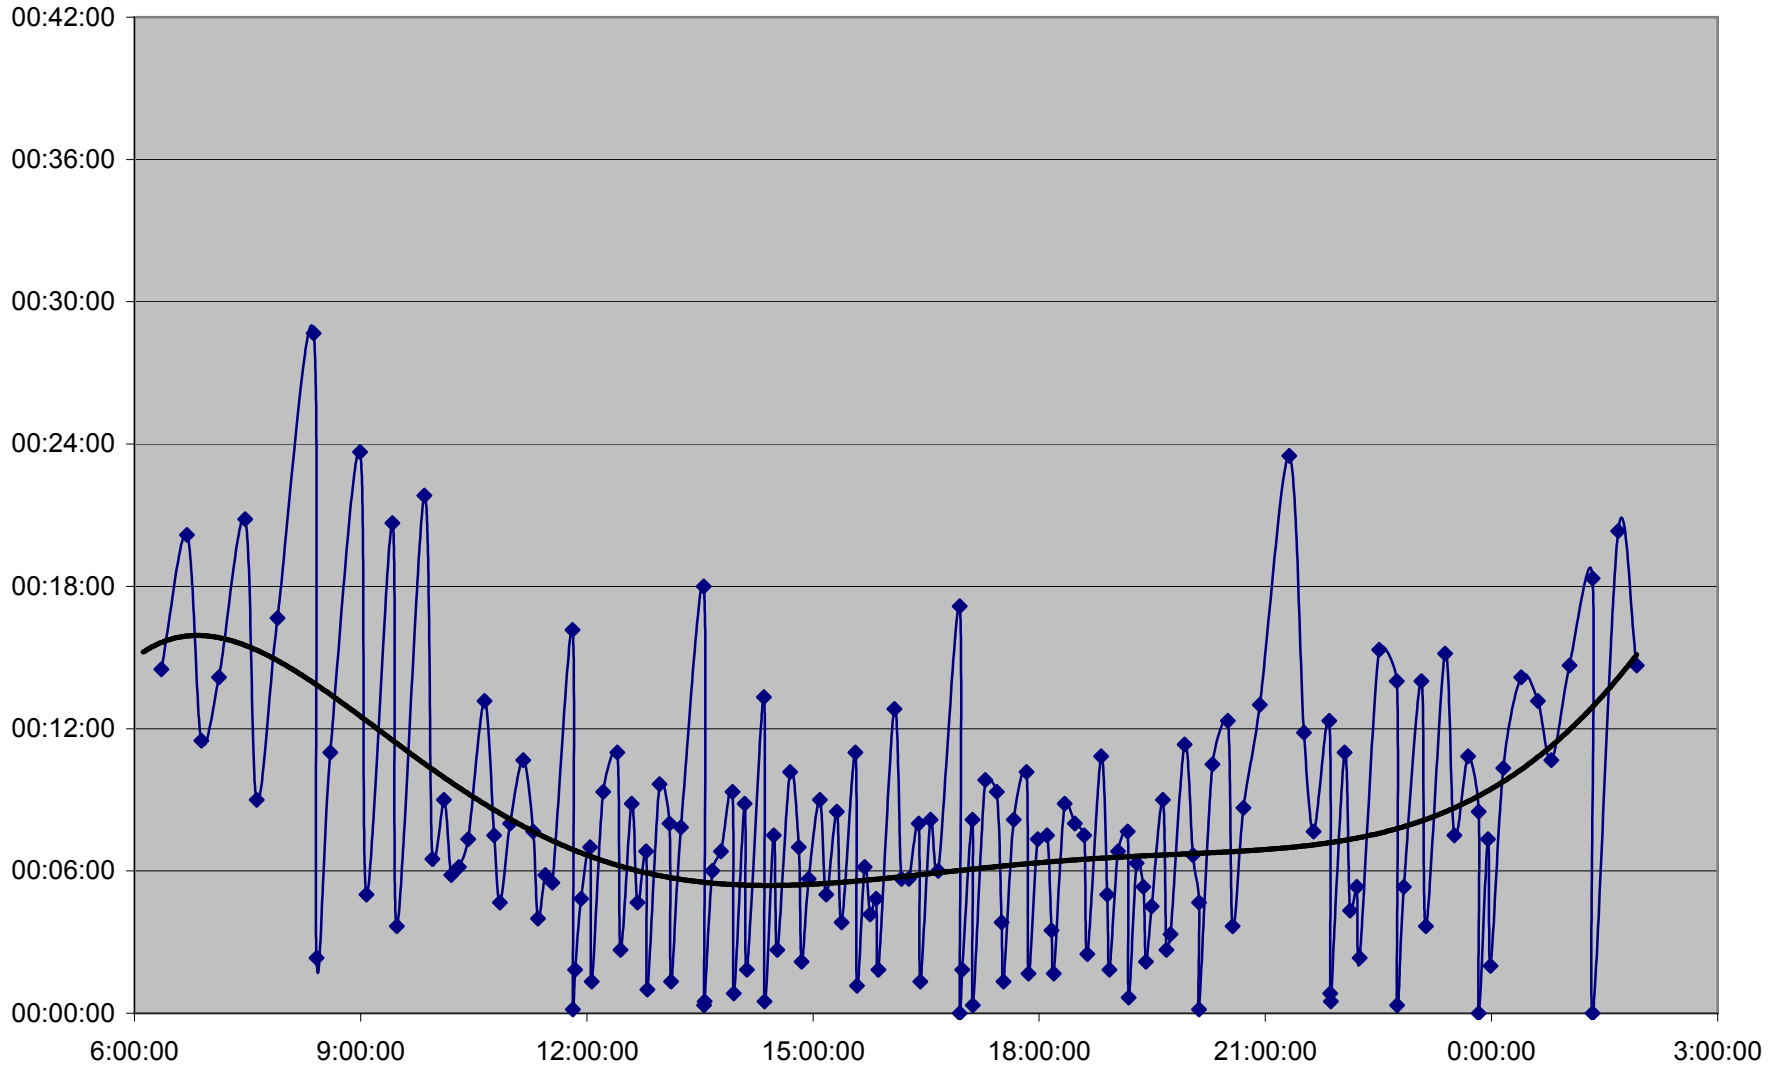

36 Finch West Headways Sunday 18 Mar 2012 at Weston Eastbound