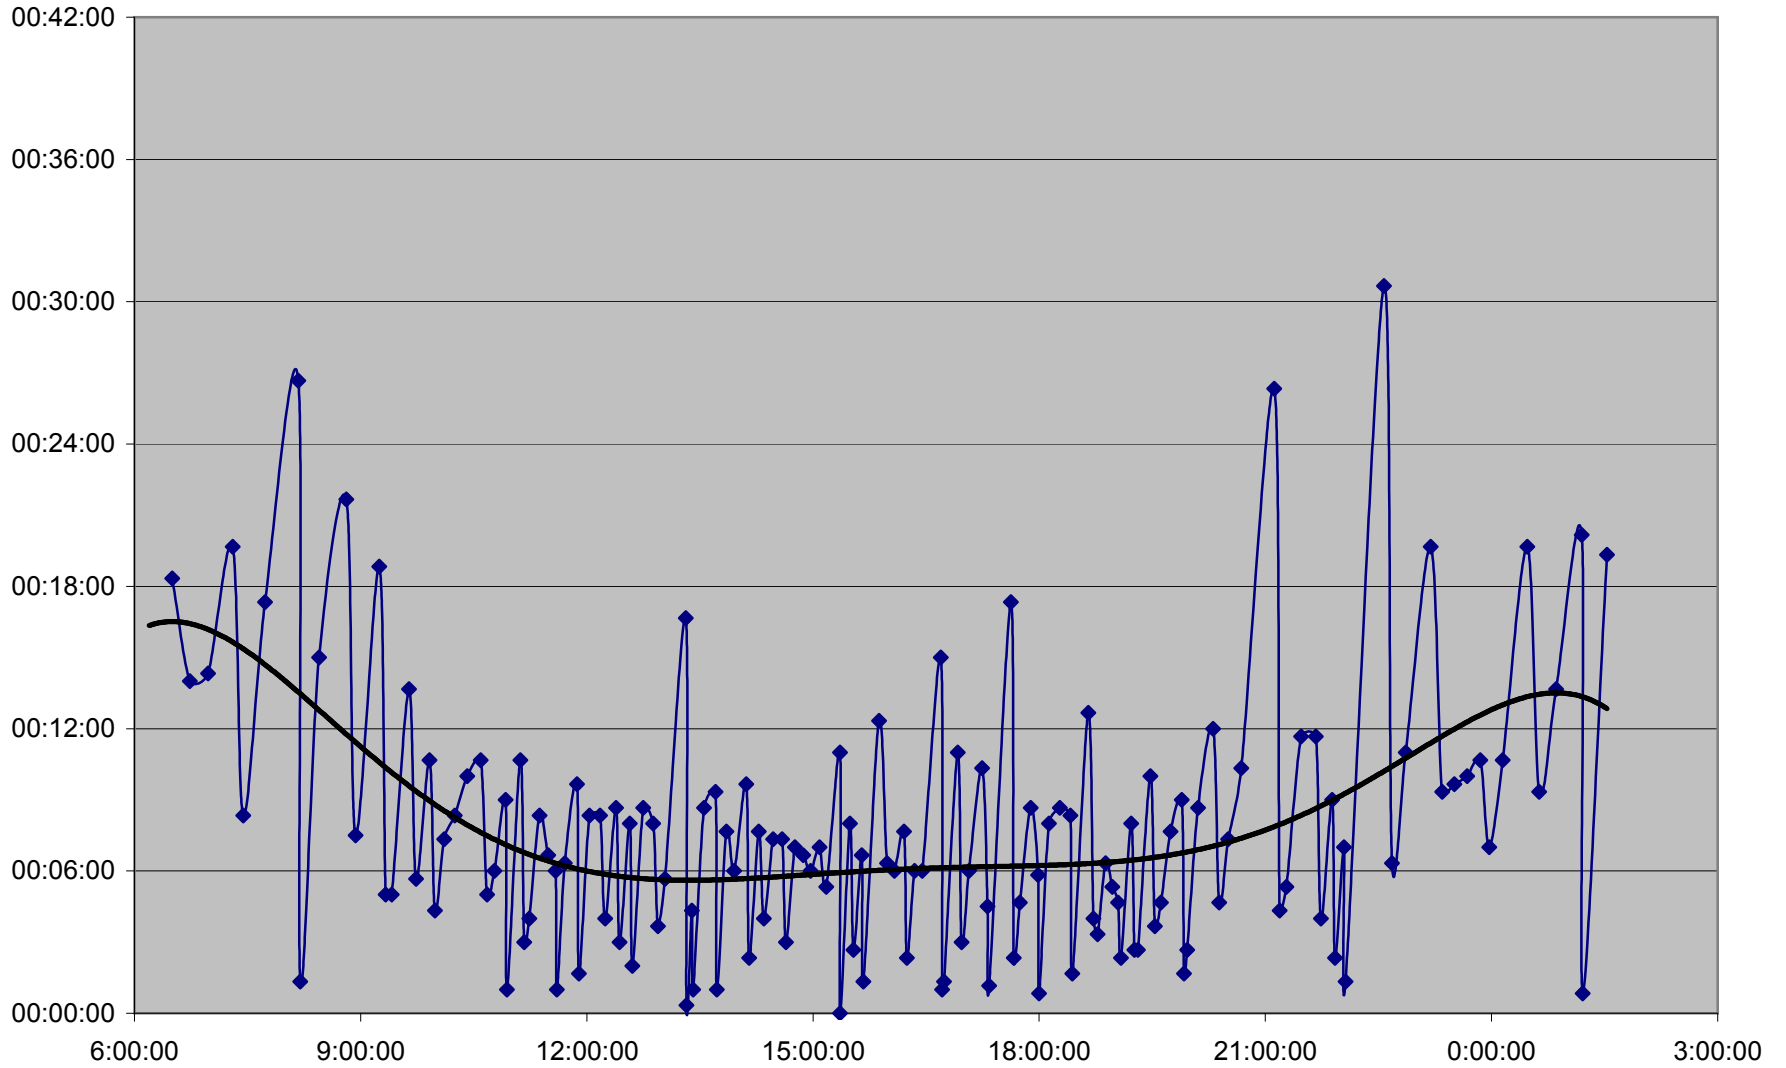

36 Finch West Headways Sunday 18 Mar 2012 at Martin Grove Eastbound