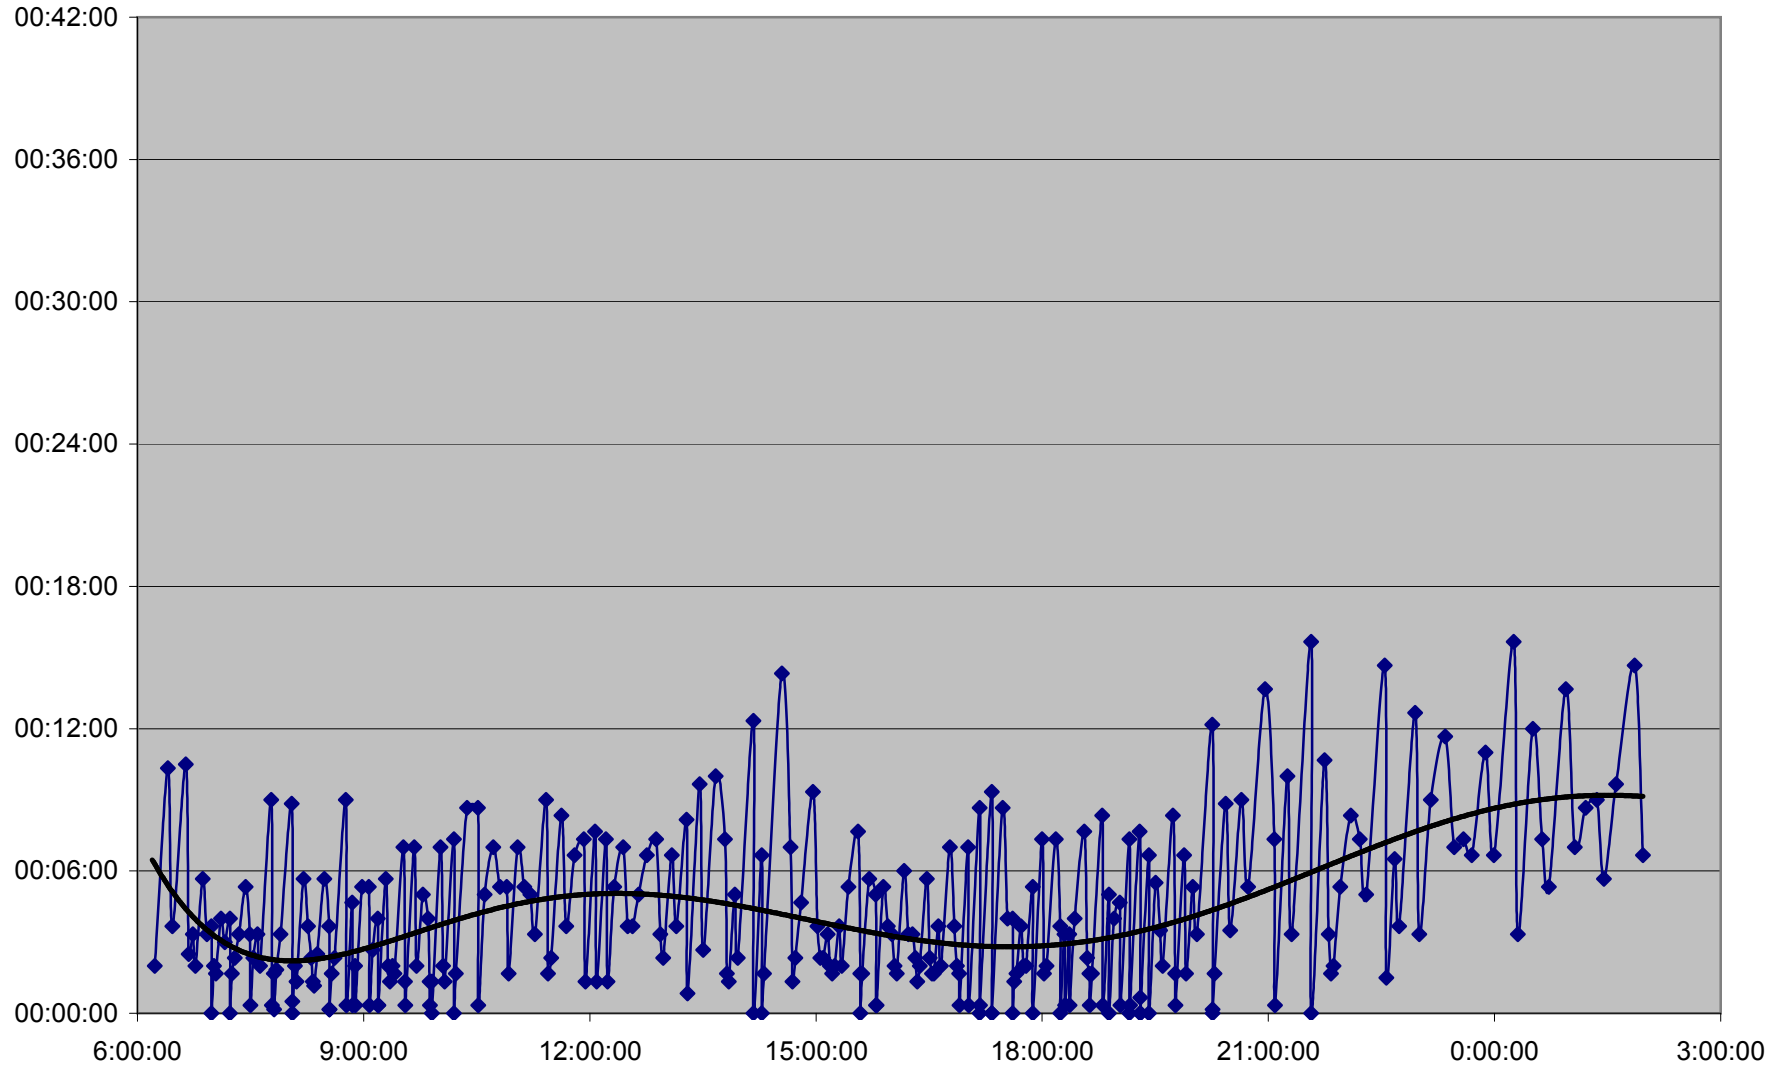

36 Finch West Headways Wednesday 14 Mar 2012 at Jane Westbound