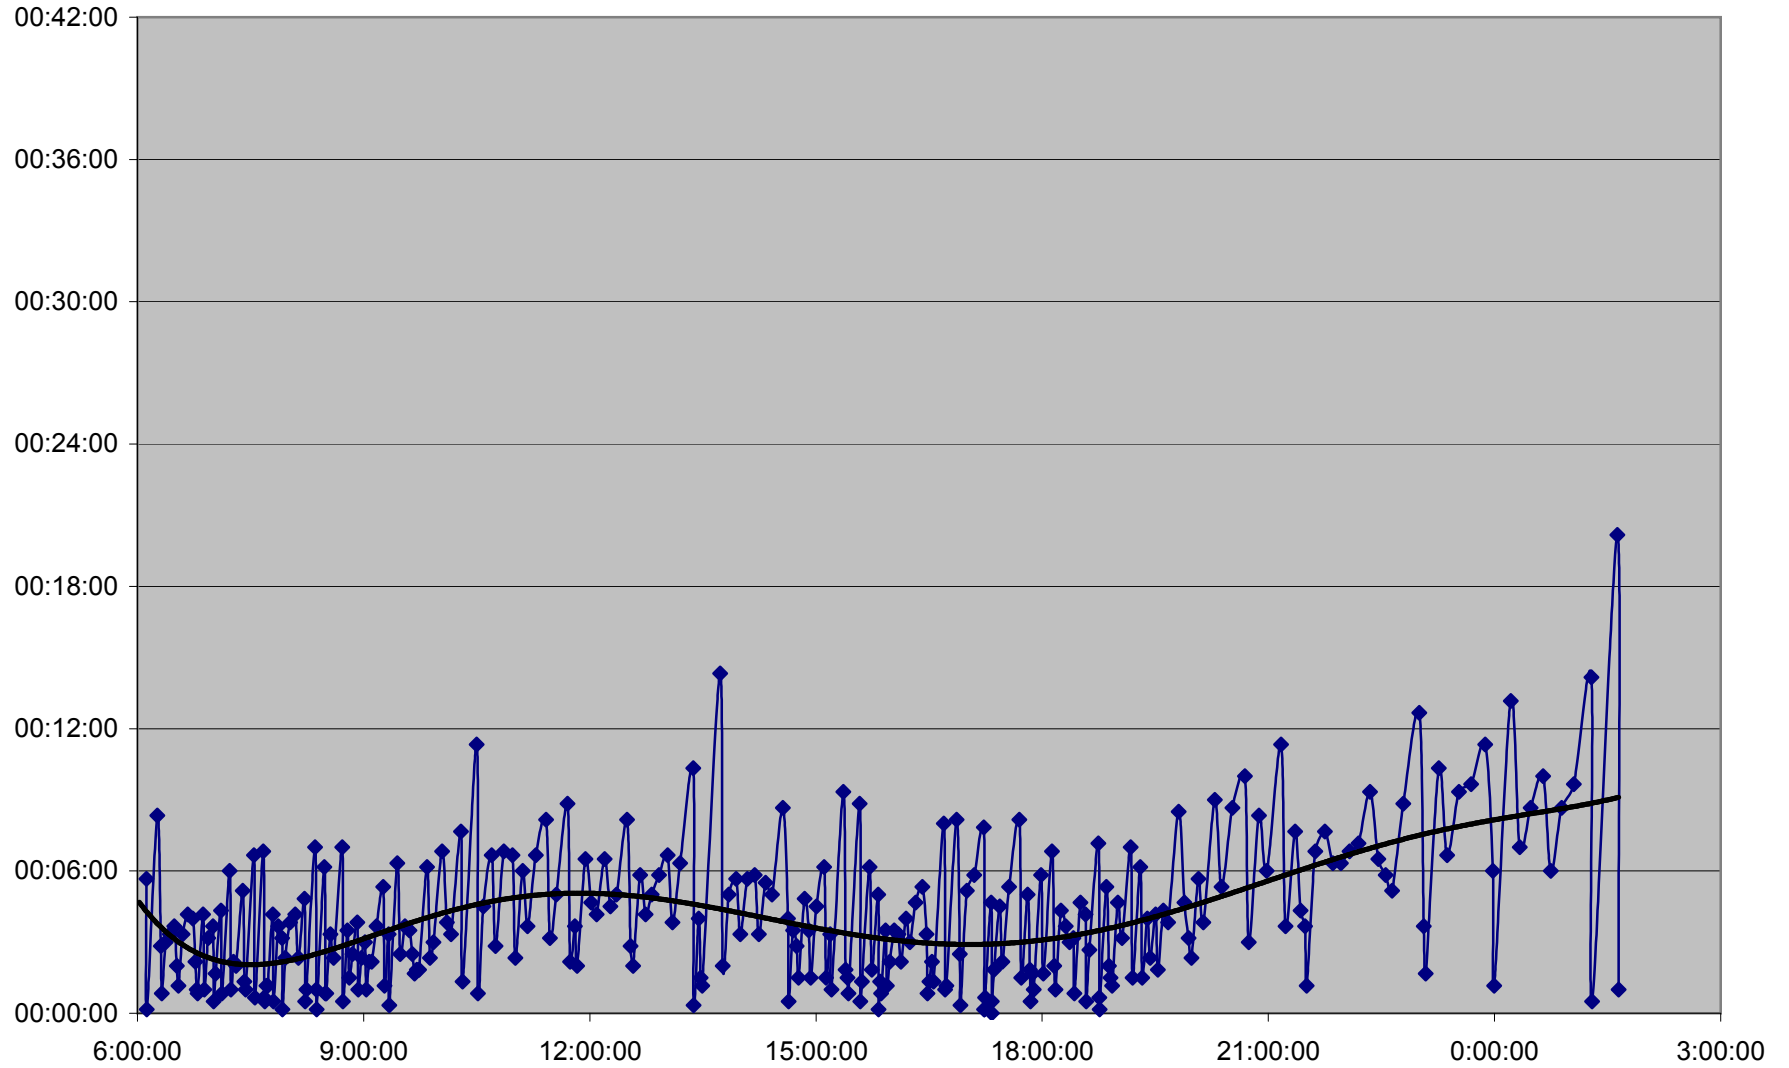

36 Finch West Headways Wednesday 14 Mar 2012 at Yonge Westbound