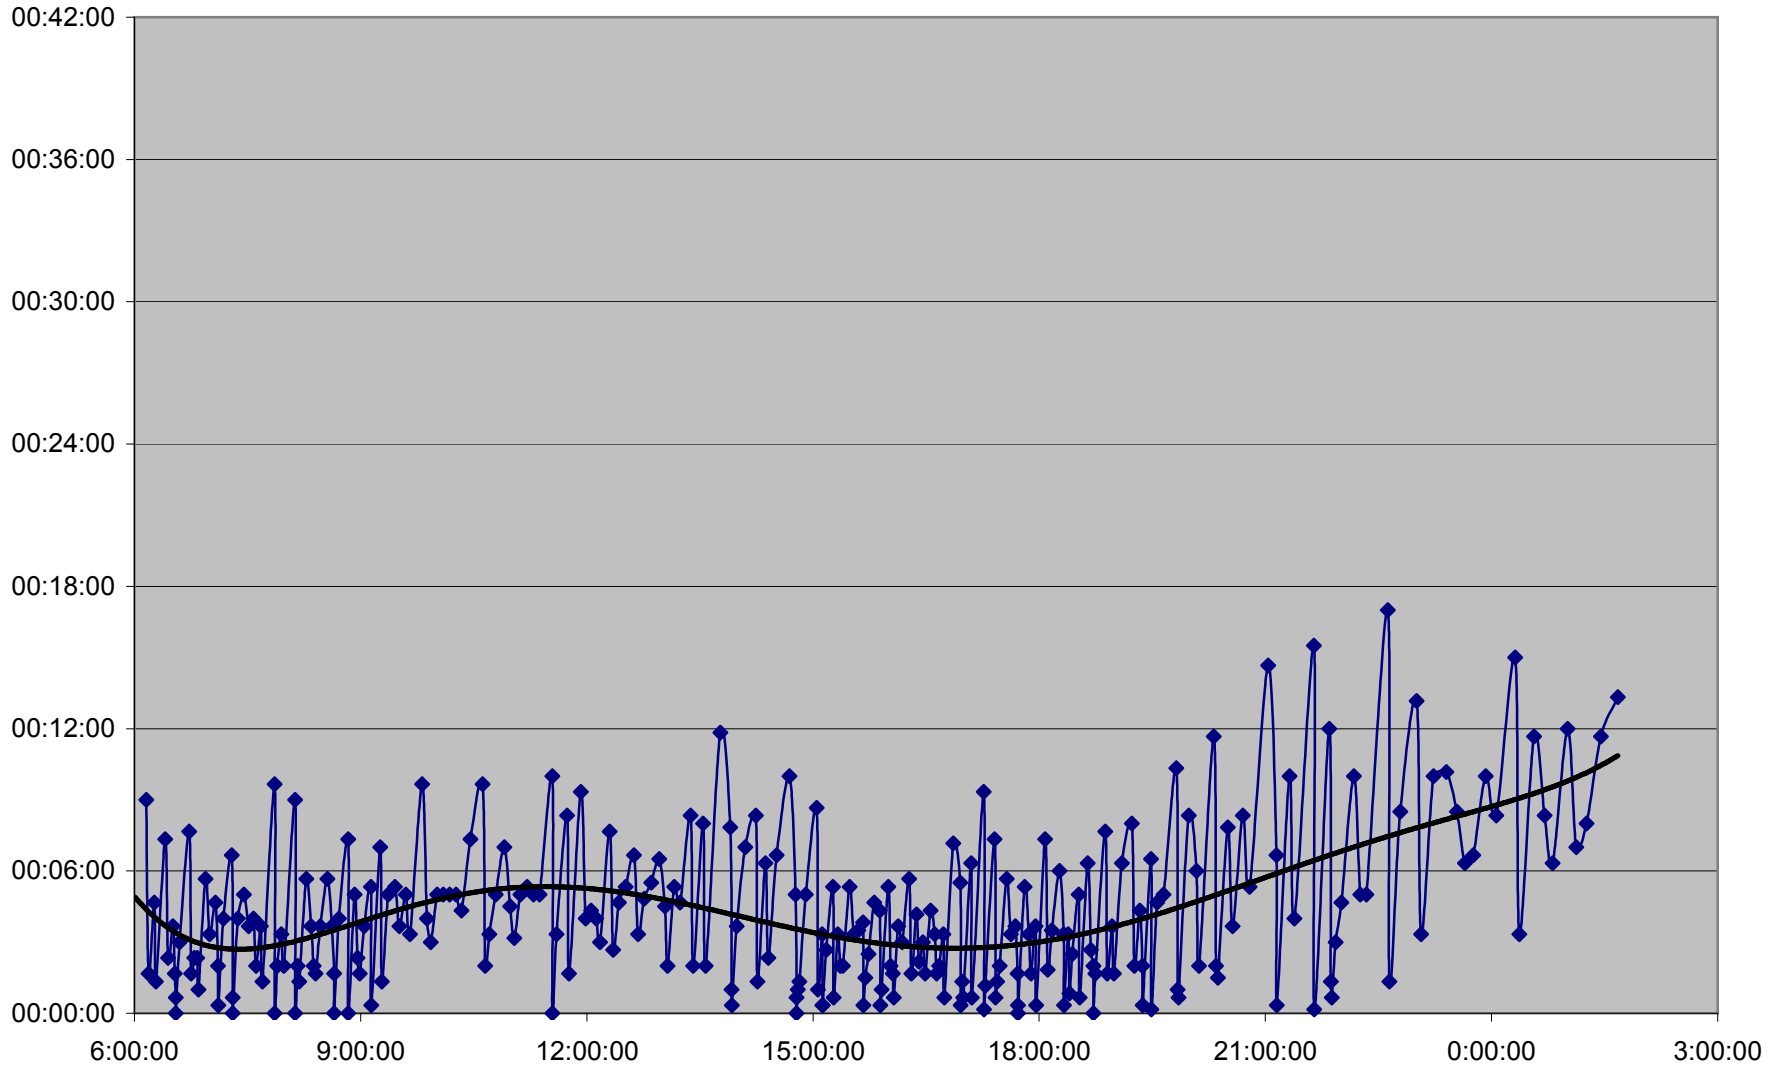

36 Finch West Headways Wednesday 14 Mar 2012 at Weston Westbound