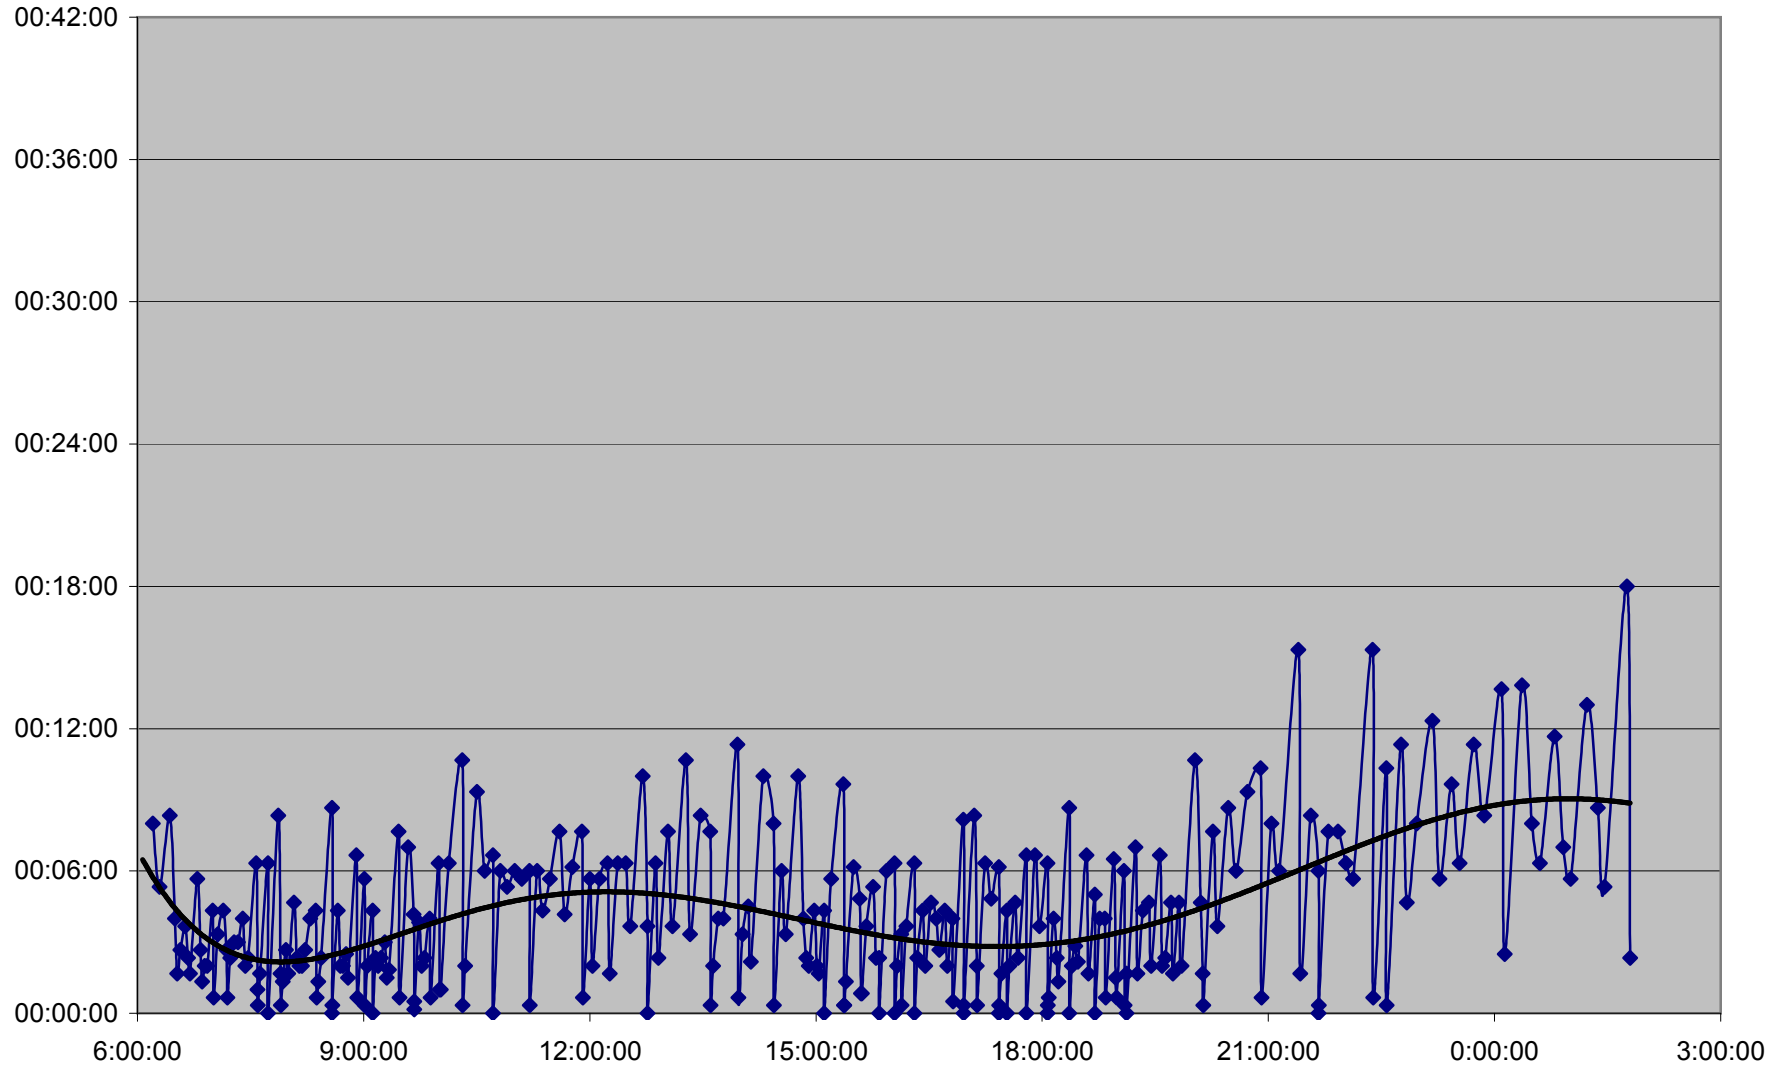

36 Finch West Headways Wednesday 14 Mar 2012 at Dufferin Westbound