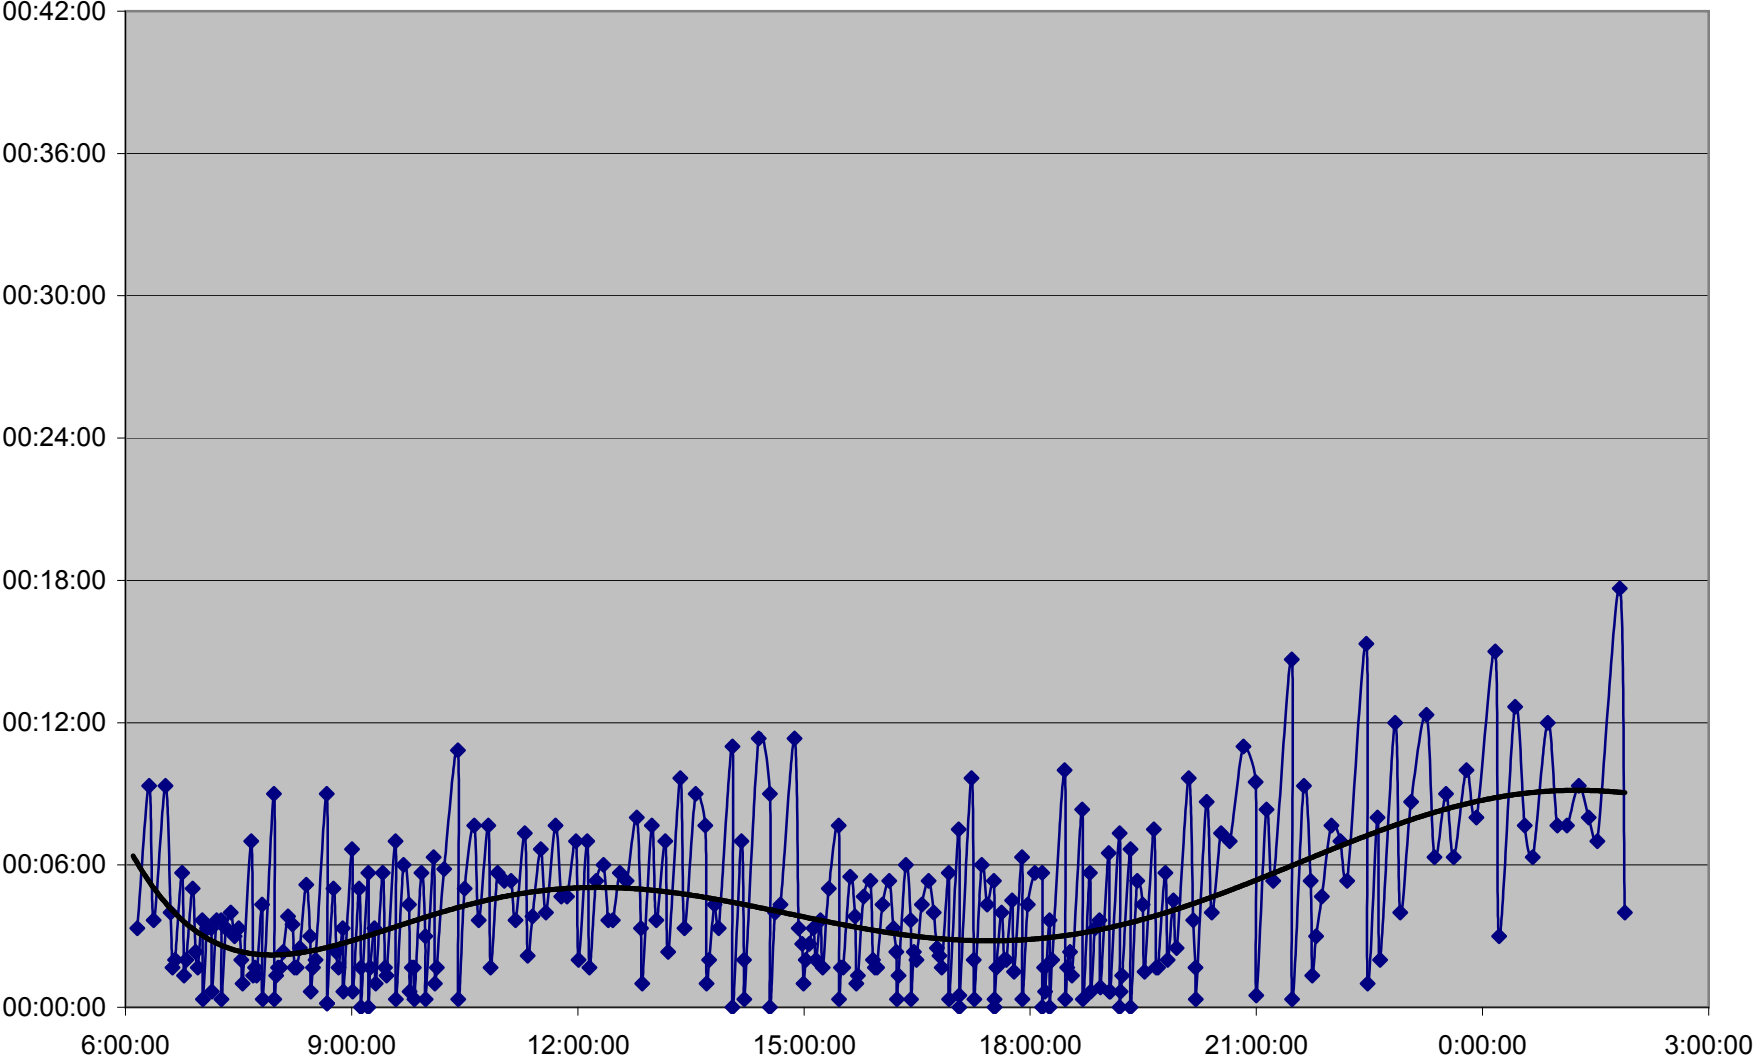

36 Finch West Headways Wednesday 14 Mar 2012 at Keele Westbound