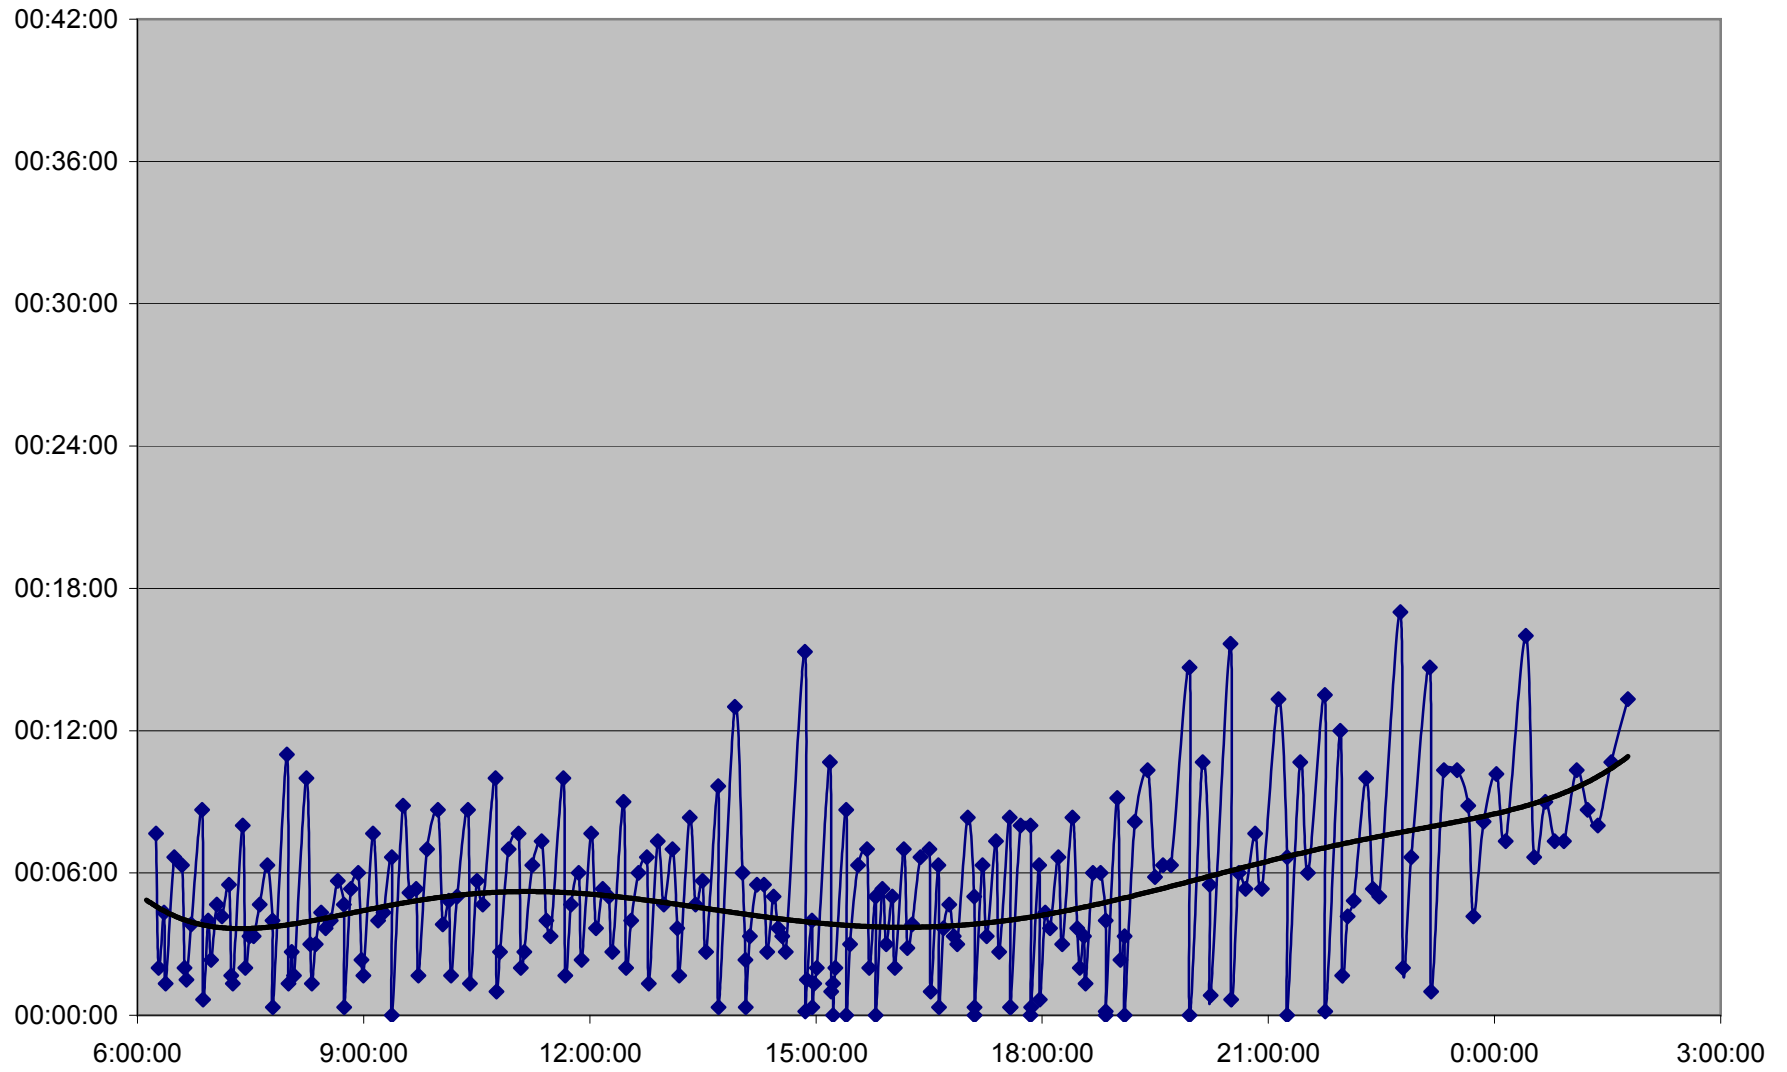

36 Finch West Headways Wednesday 14 Mar 2012 at Islington Westbound