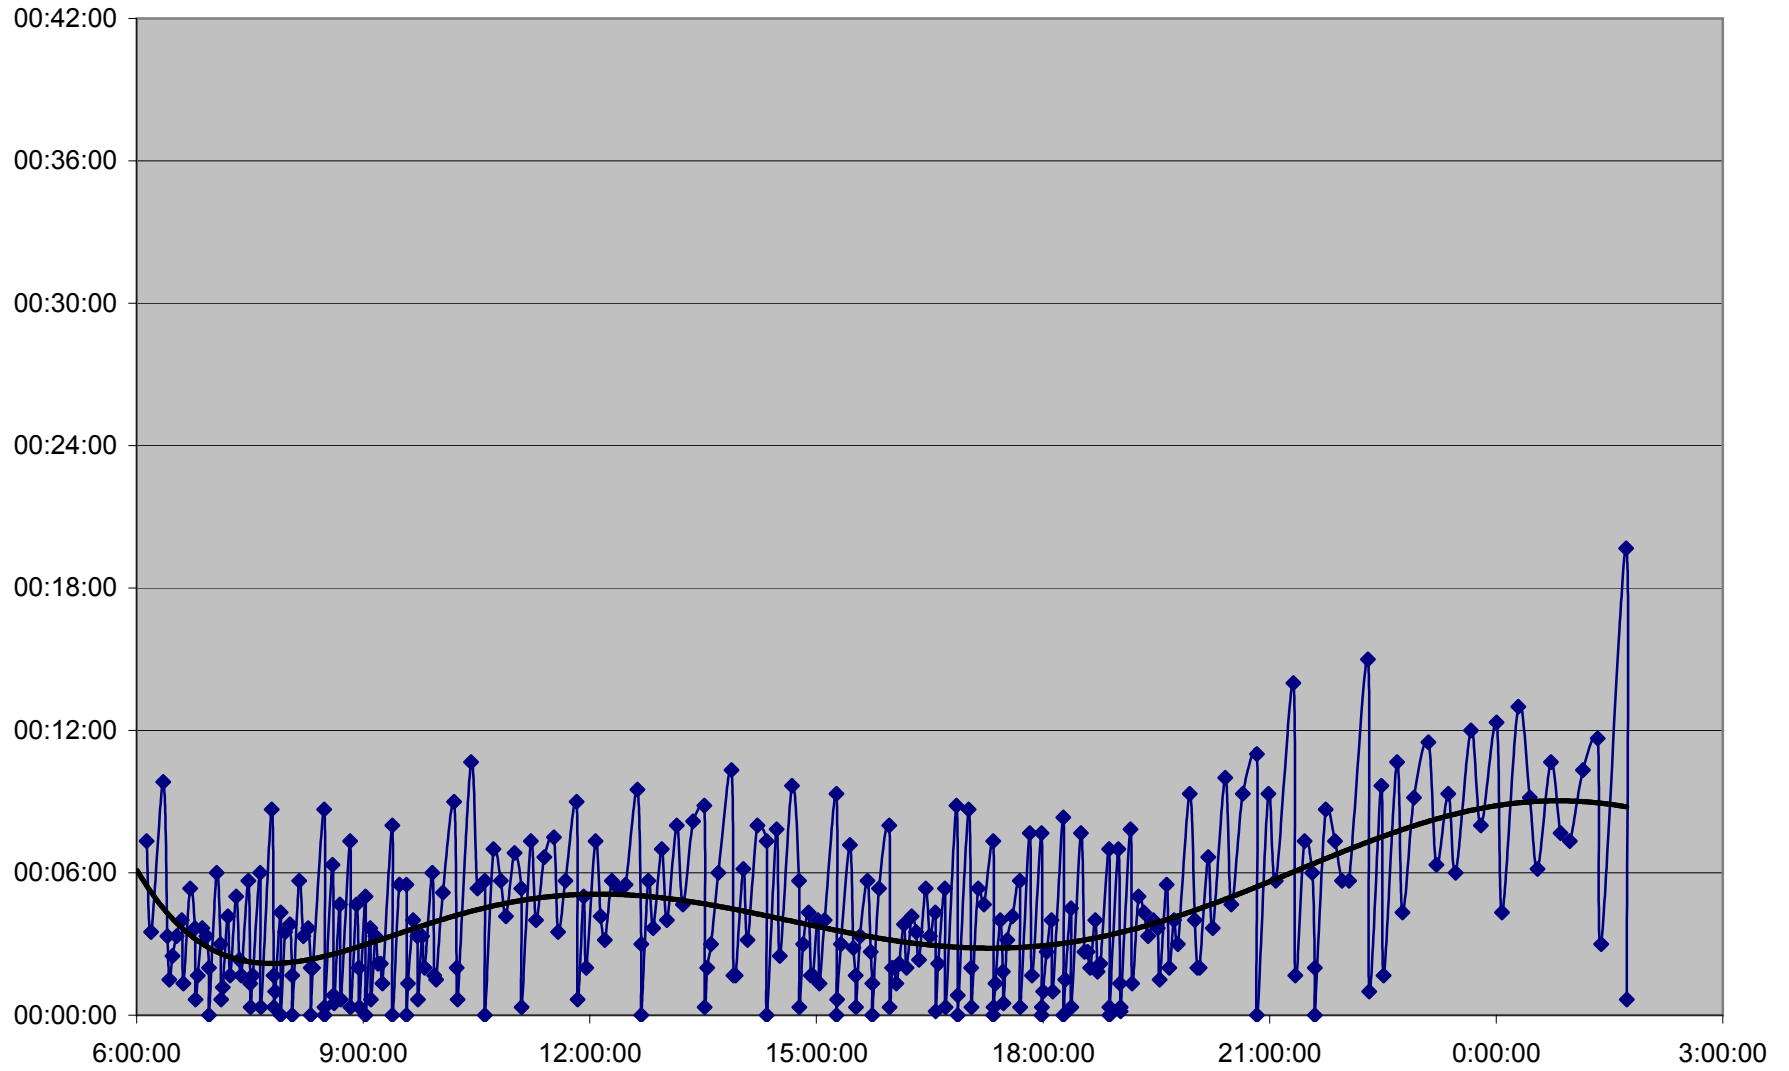

36 Finch West Headways Wednesday 14 Mar 2012 at Bathurst Westbound