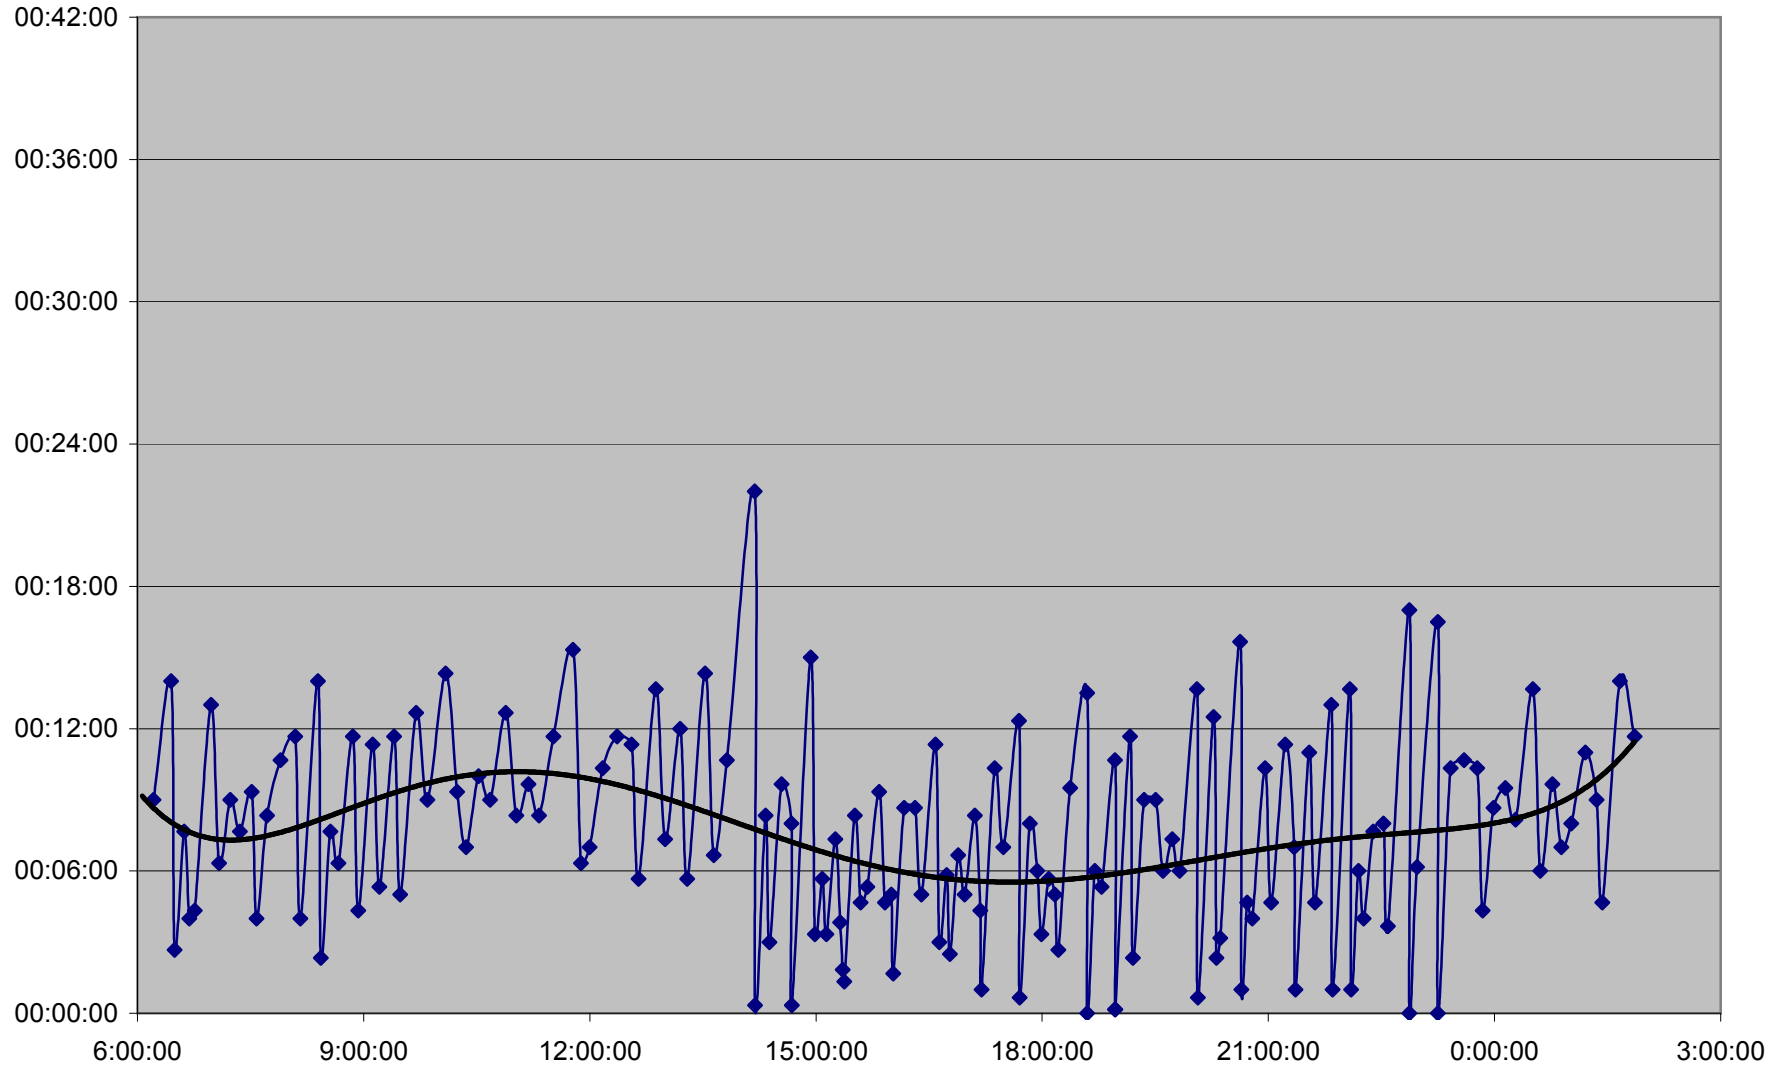

36 Finch West Headways Wednesday 14 Mar 2012 at Humberwood N of Loop Westbound