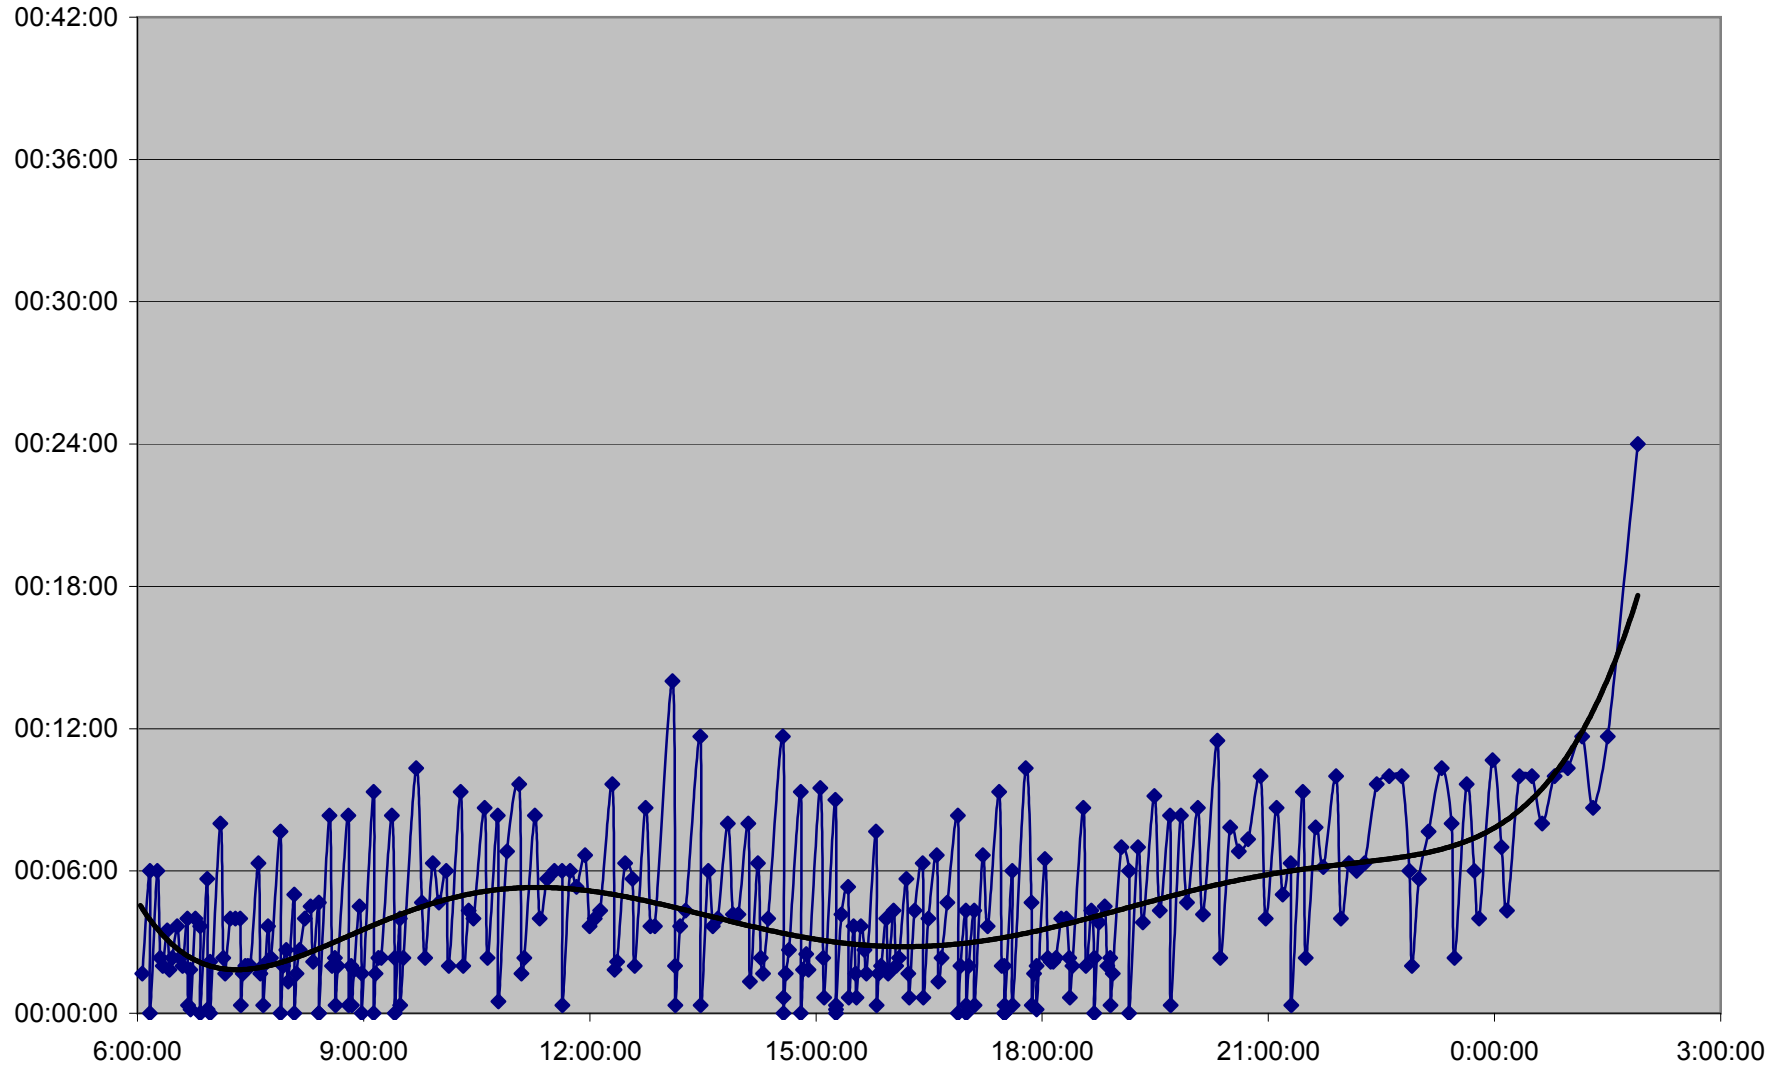

36 Finch West Headways Wednesday 14 Mar 2012 at Dufferin Eastbound