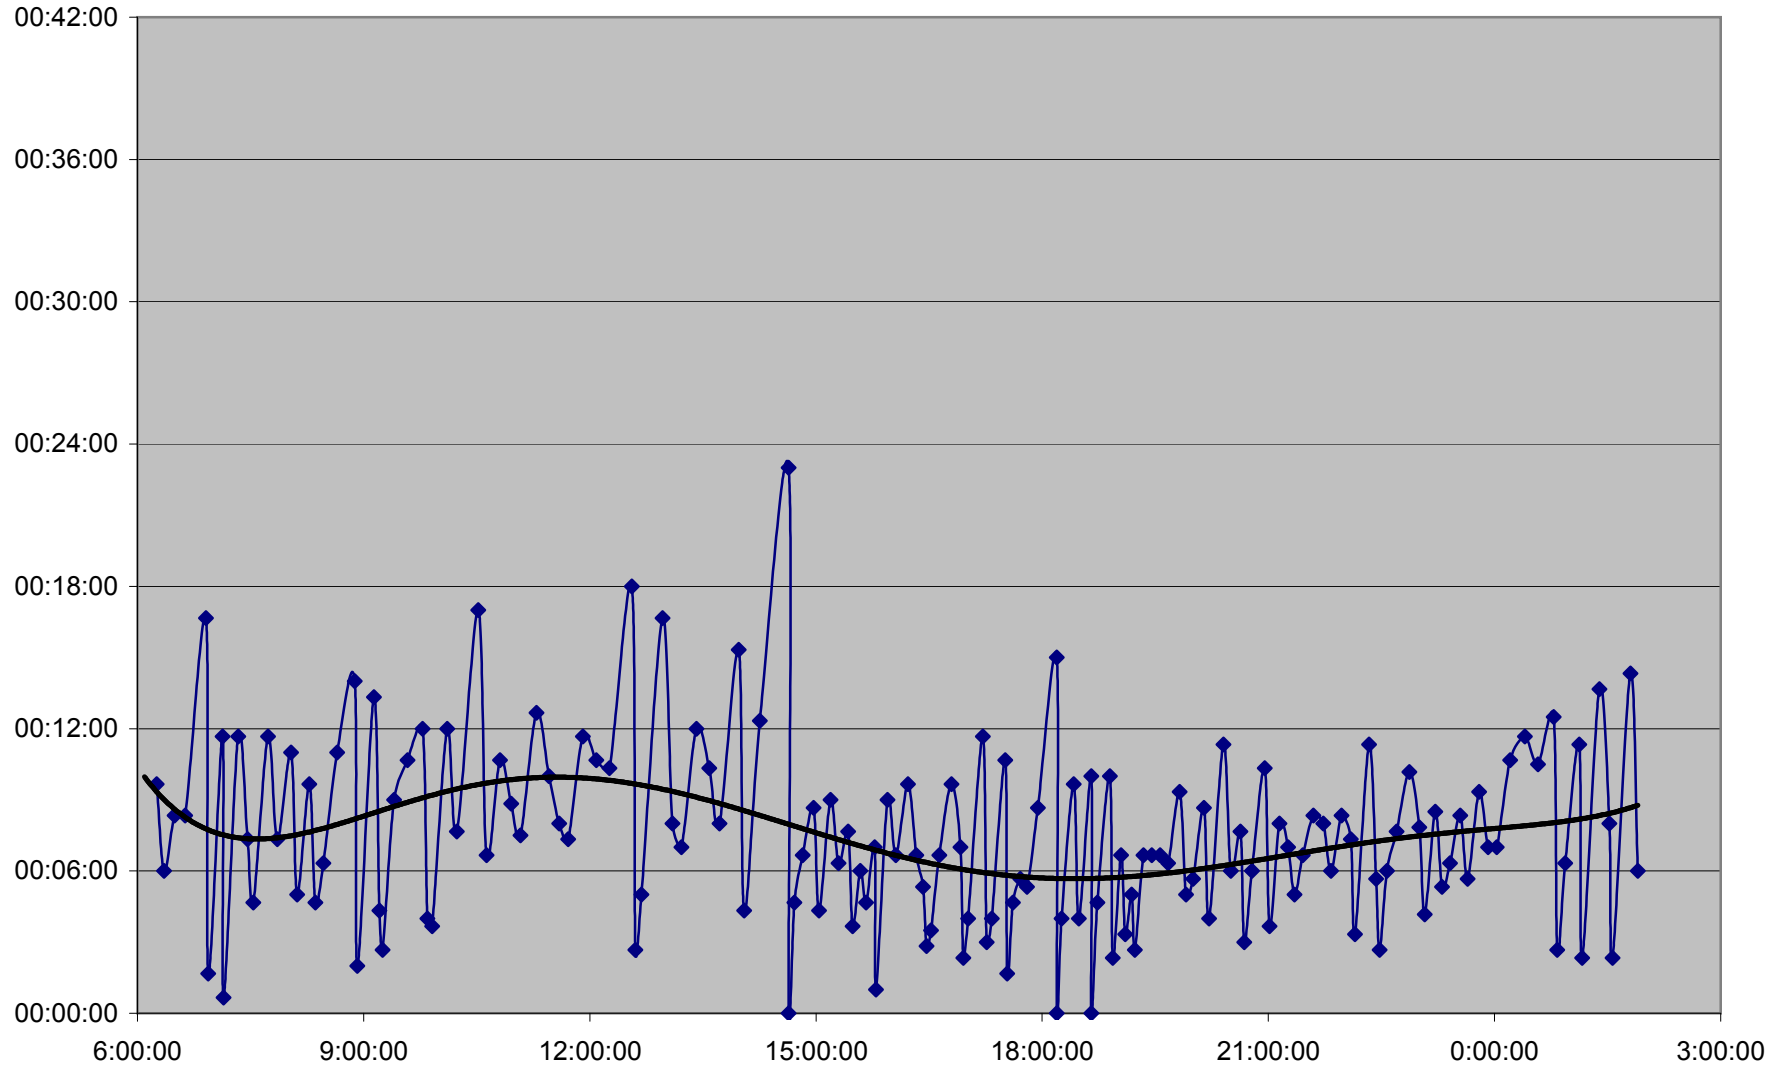

36 Finch West Headways Wednesday 14 Mar 2012 at Humberwood N of Loop Eastbound