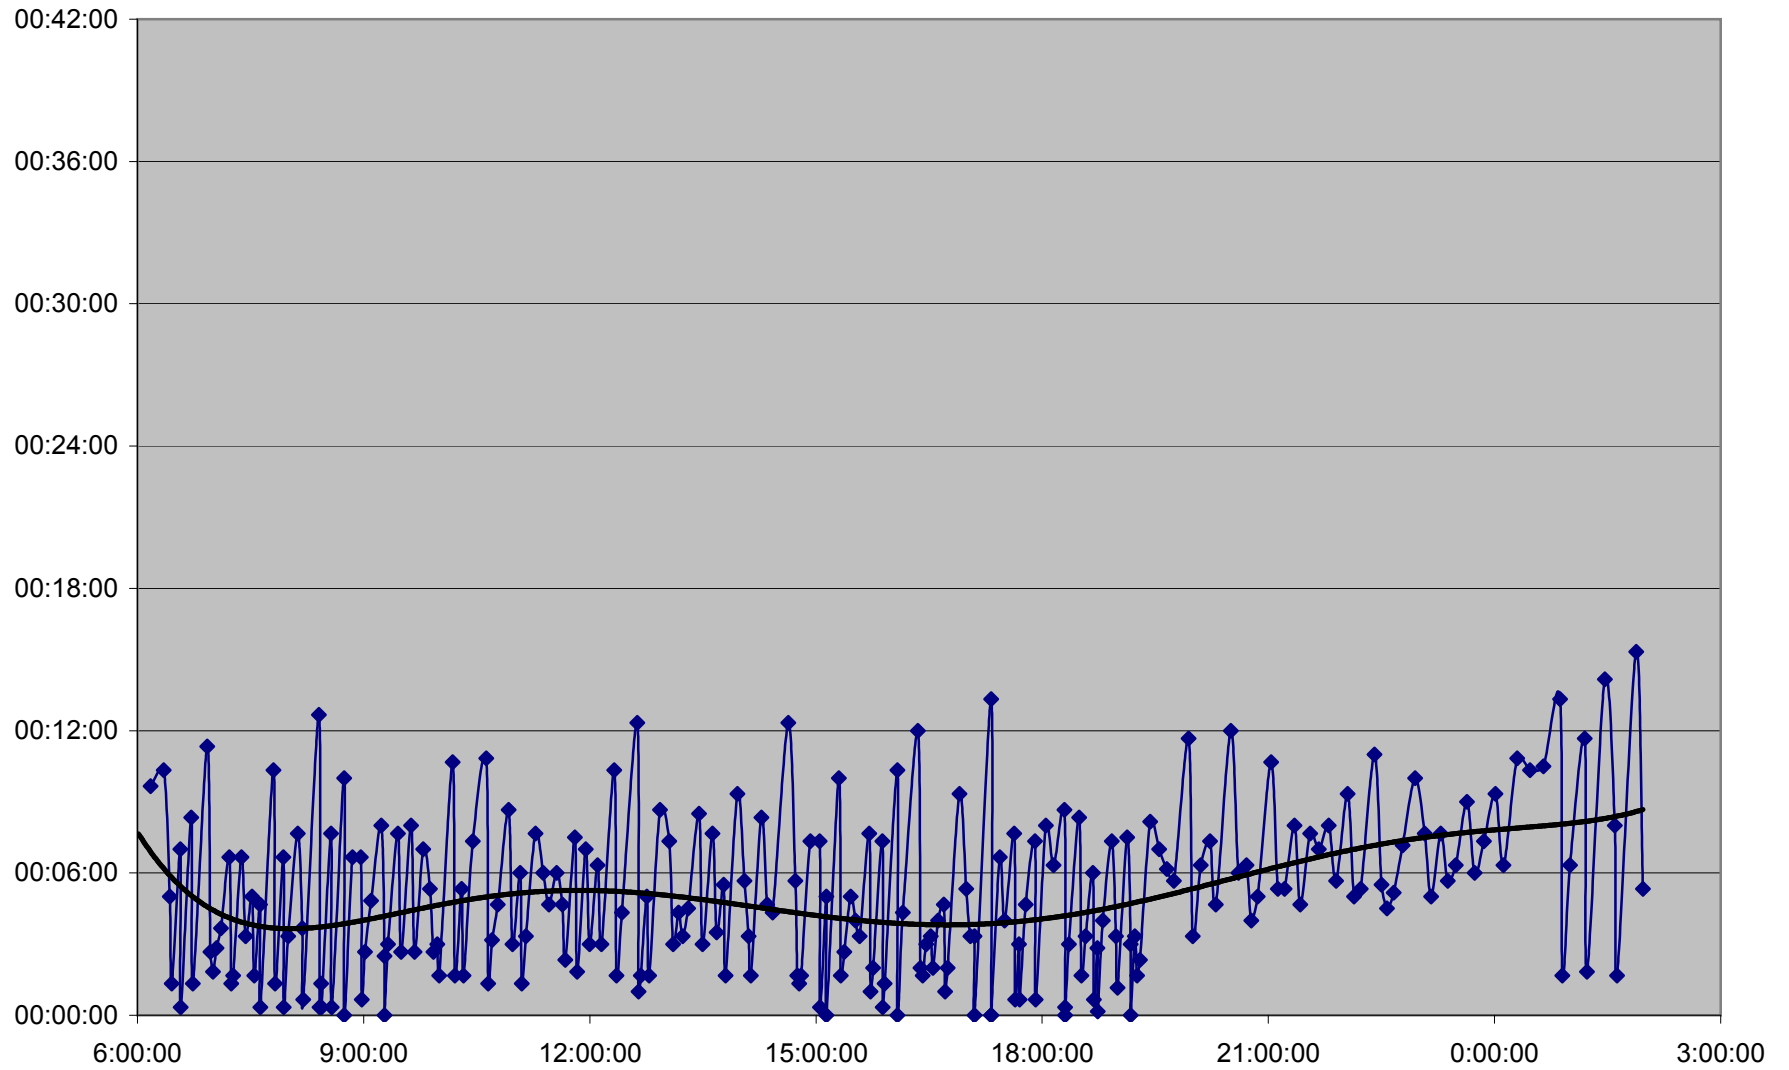

36 Finch West Headways Wednesday 14 Mar 2012 at Islington Eastbound