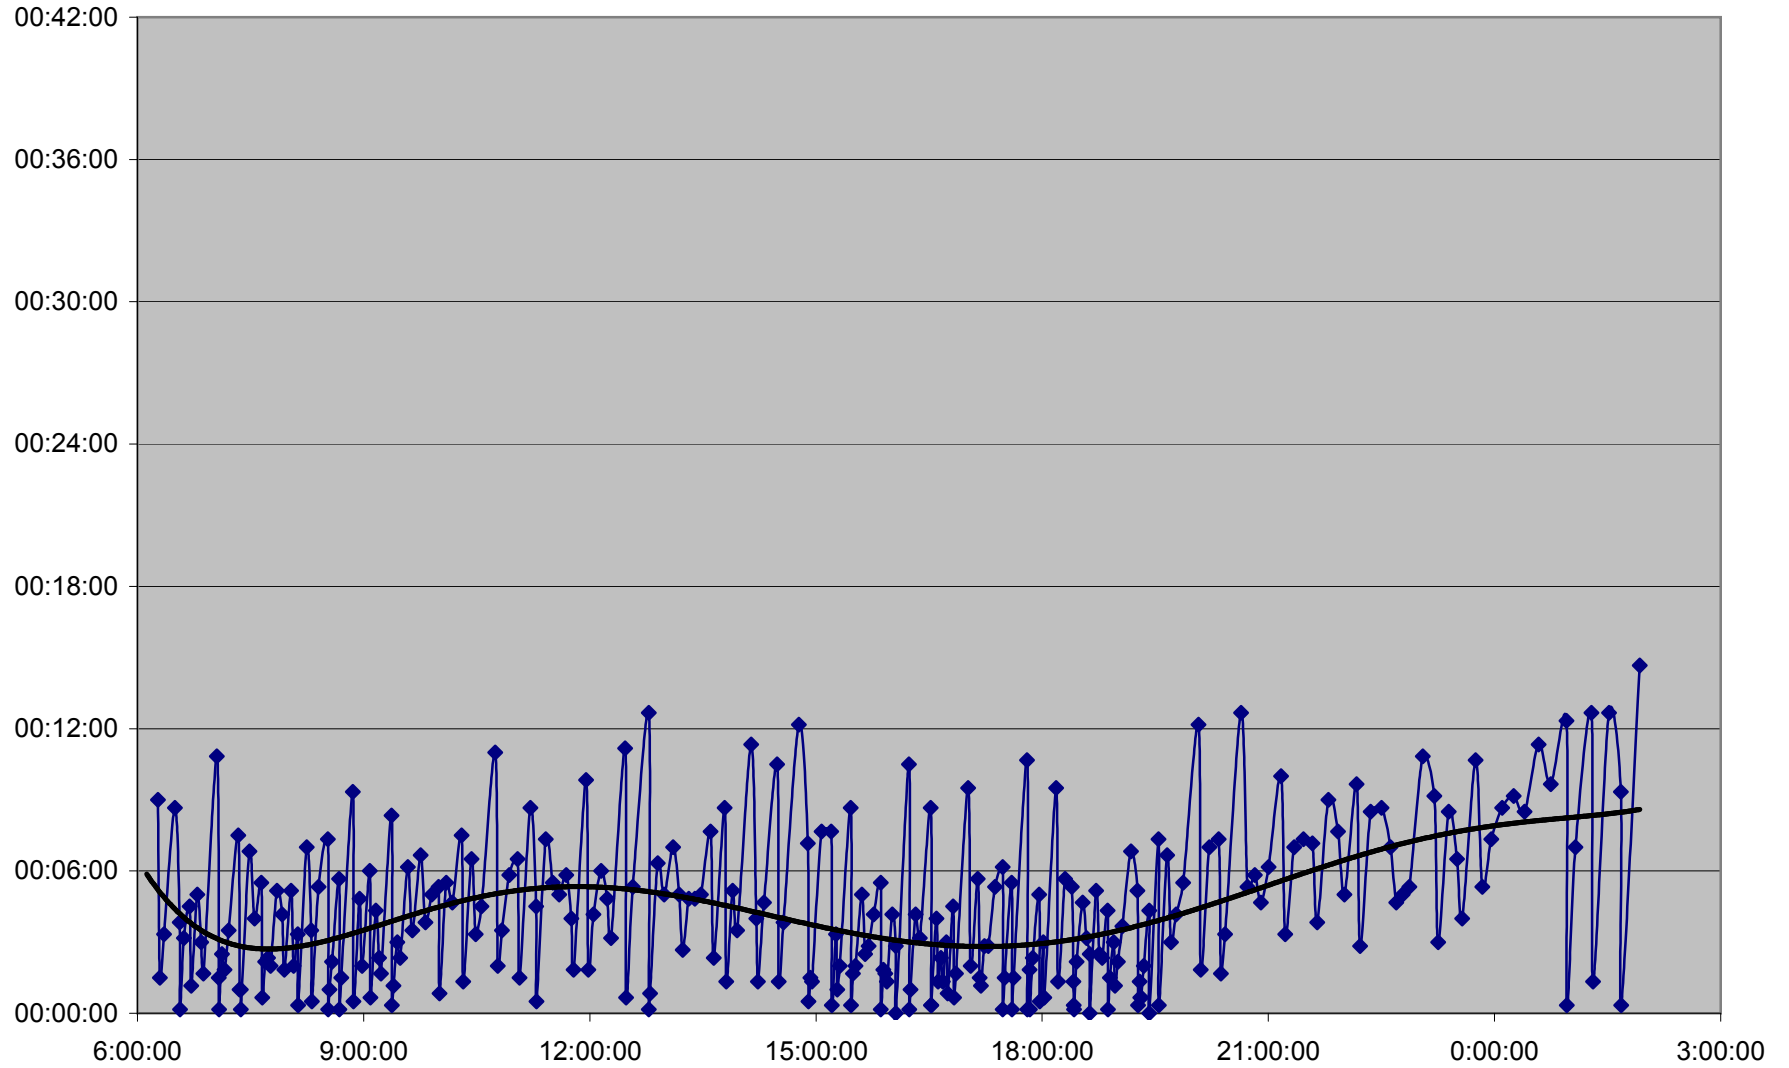

36 Finch West Headways Wednesday 14 Mar 2012 at Weston Eastbound