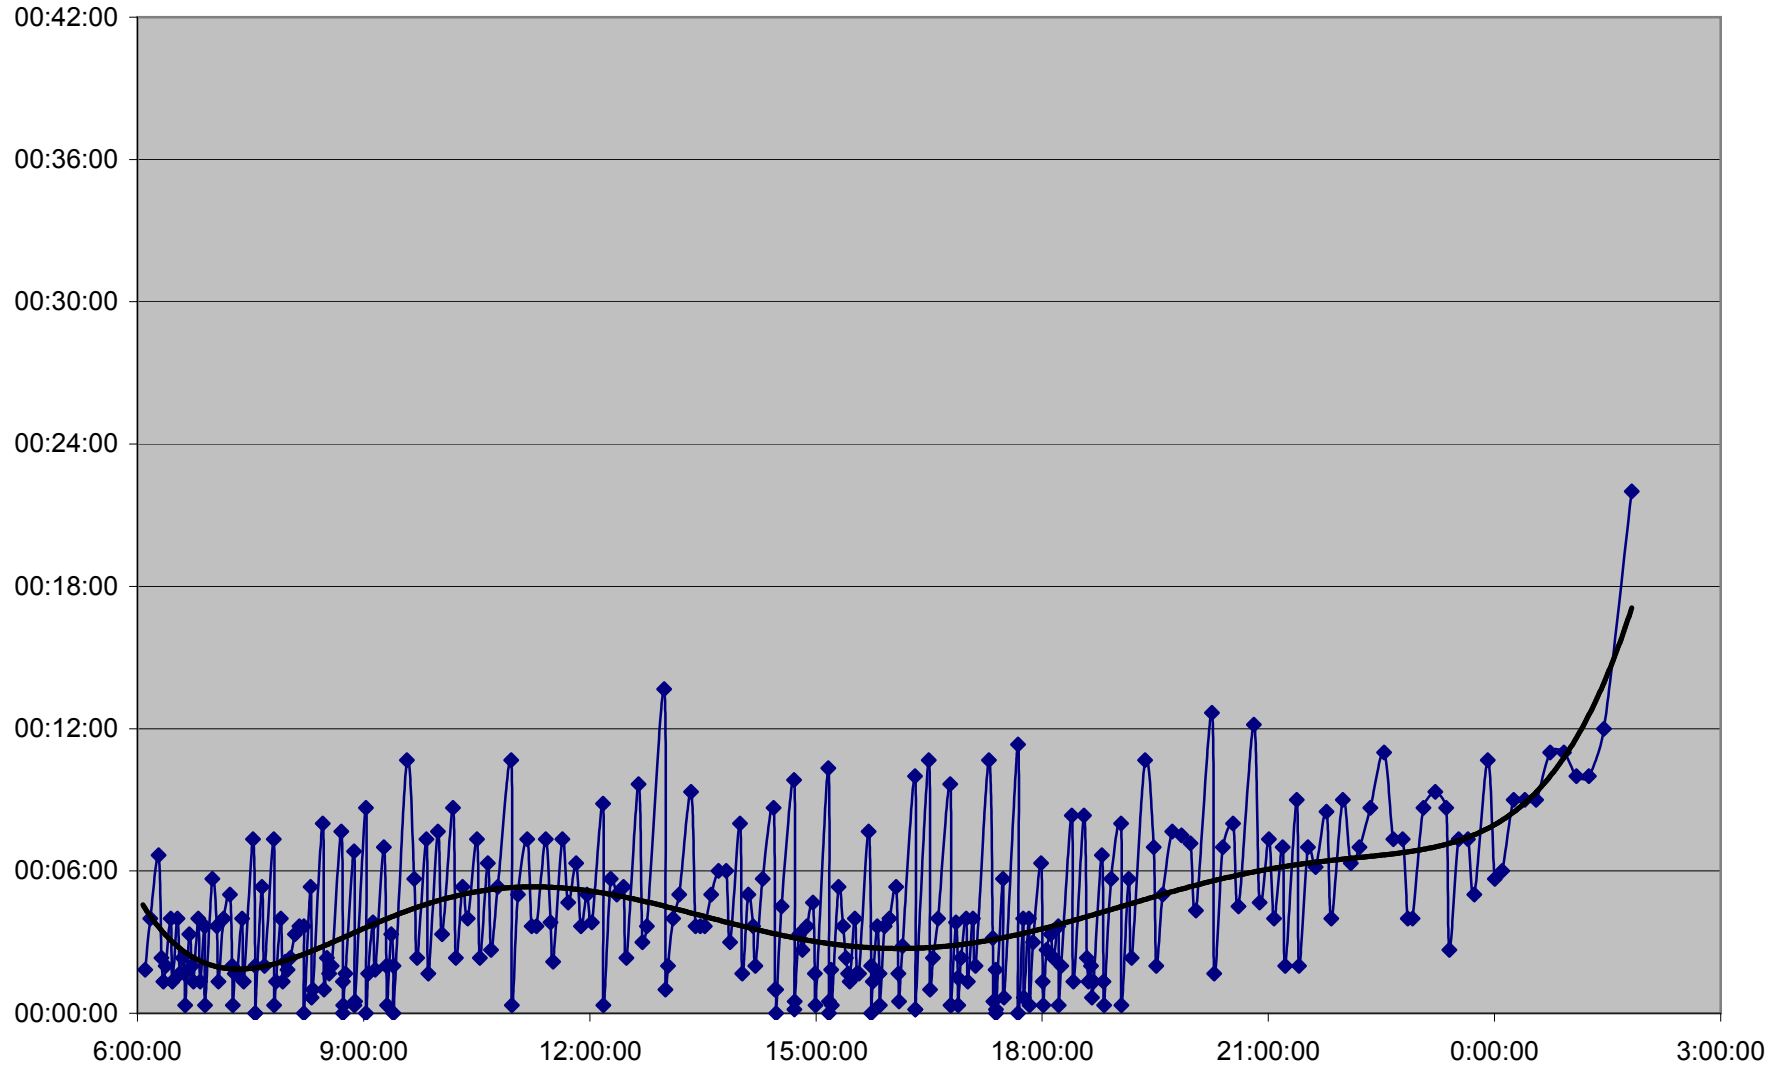

36 Finch West Headways Wednesday 14 Mar 2012 at Keele Eastbound