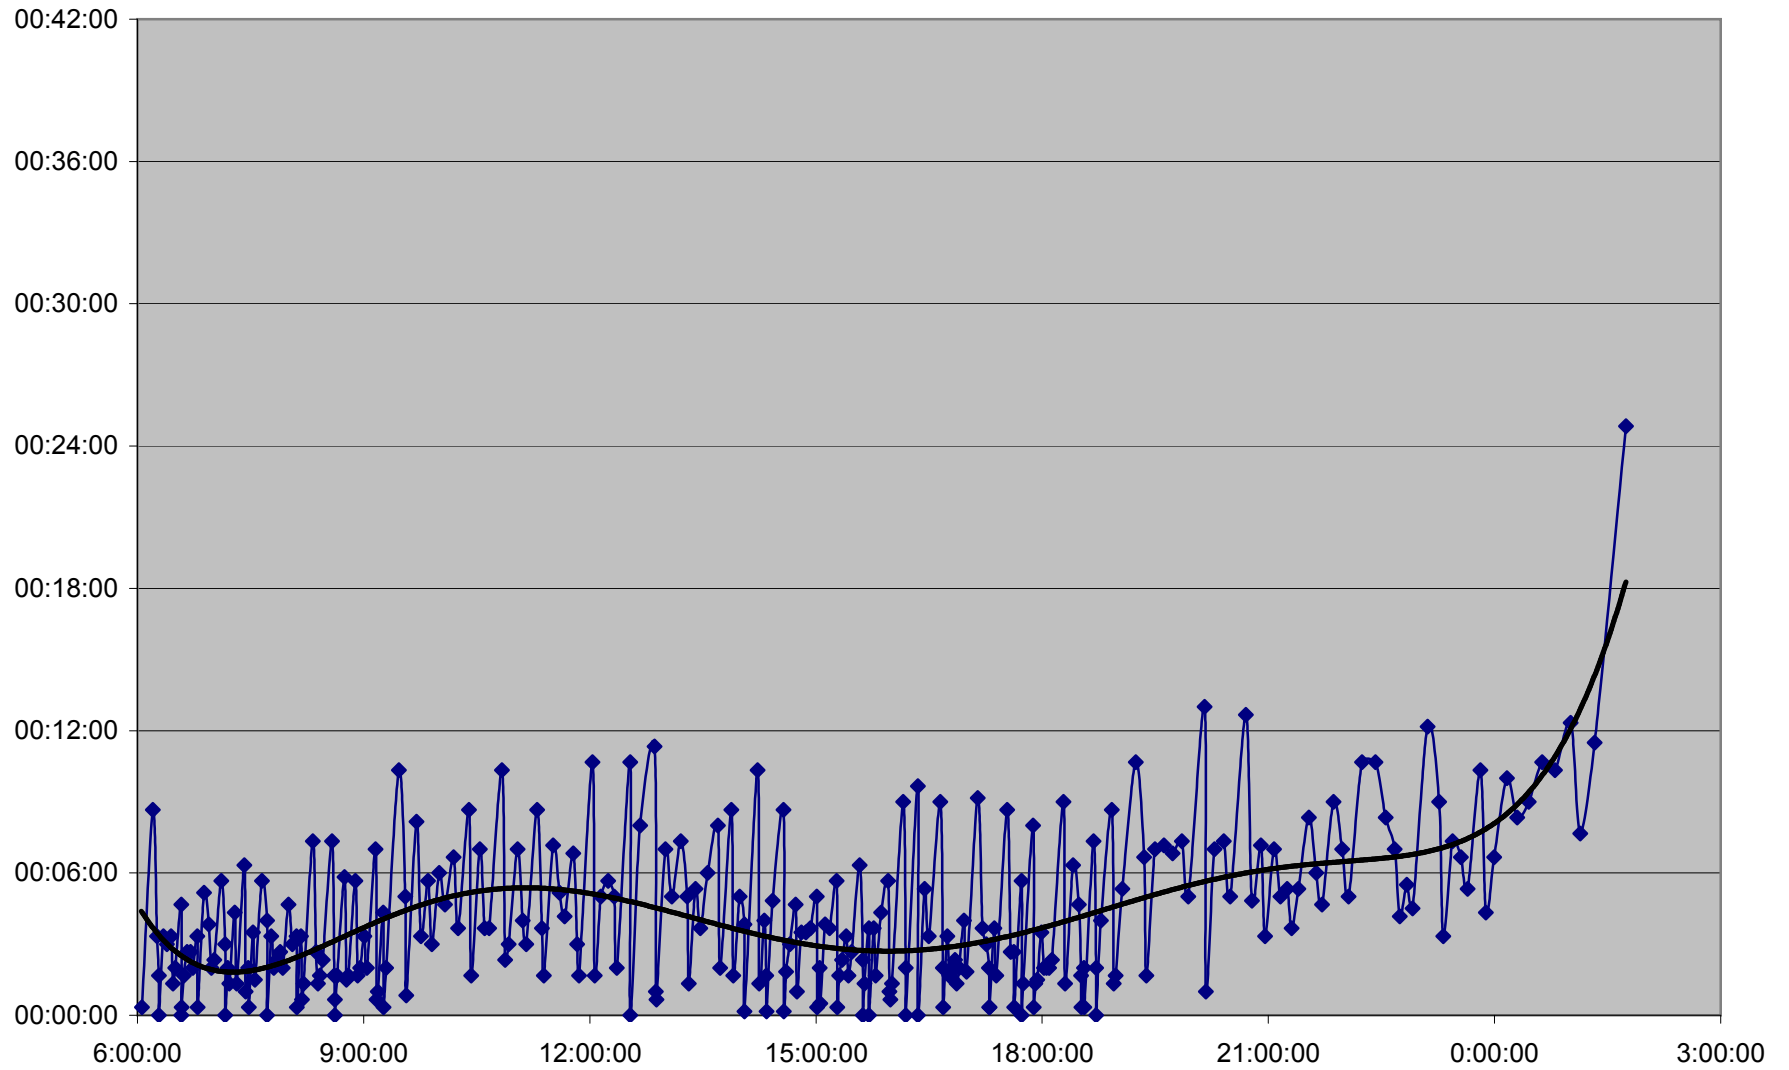

36 Finch West Headways Wednesday 14 Mar 2012 at Jane Eastbound