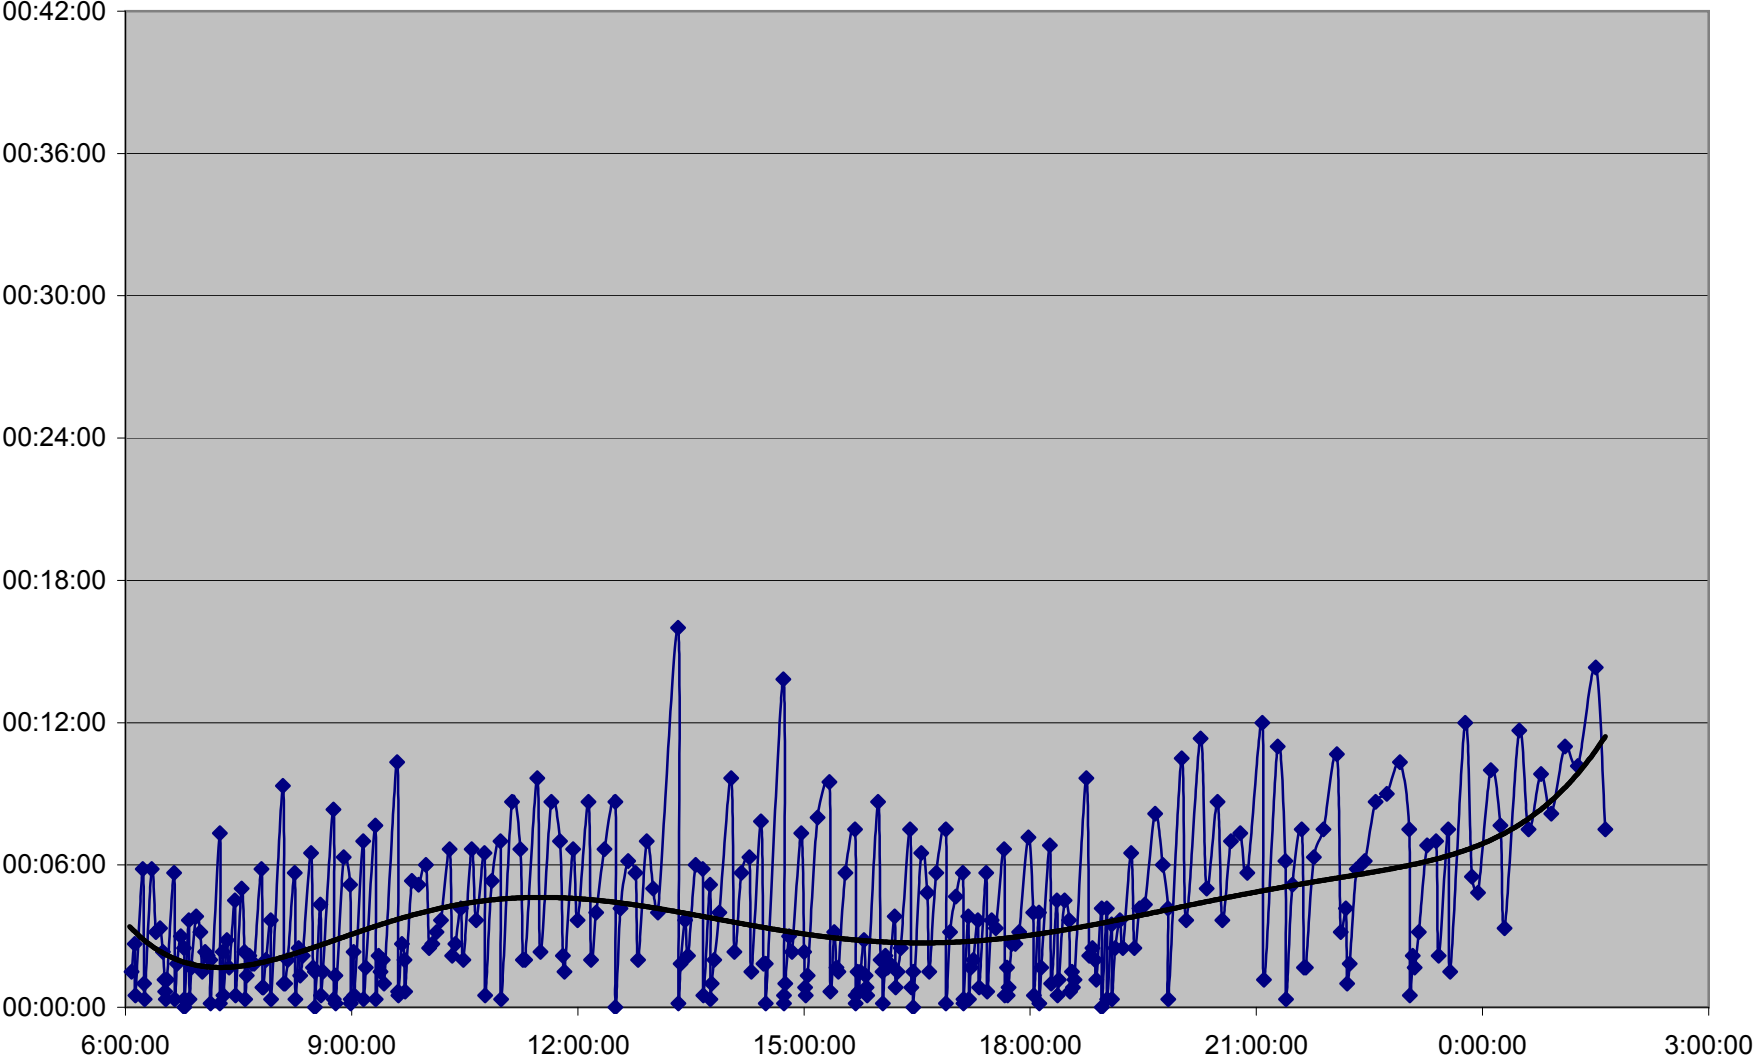

36 Finch West Headways Wednesday 14 Mar 2012 at Yonge Eastbound