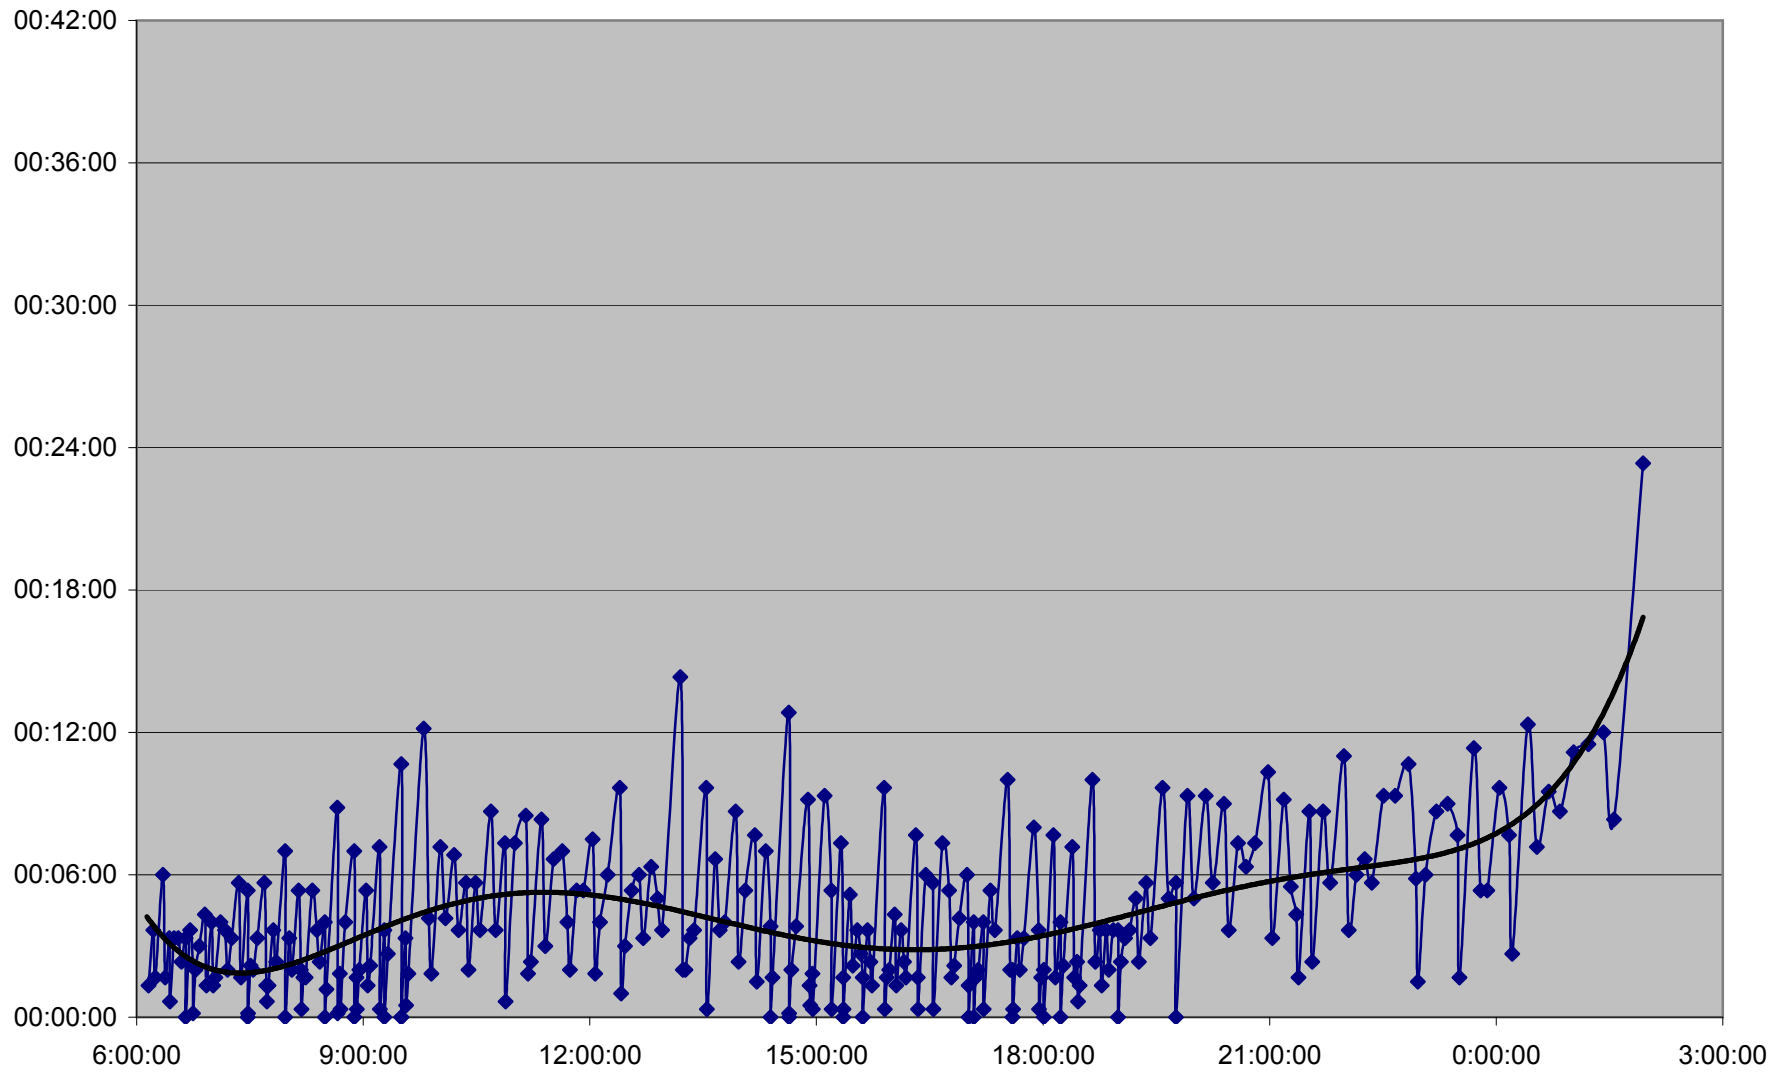

36 Finch West Headways Wednesday 14 Mar 2012 at Bathurst Eastbound