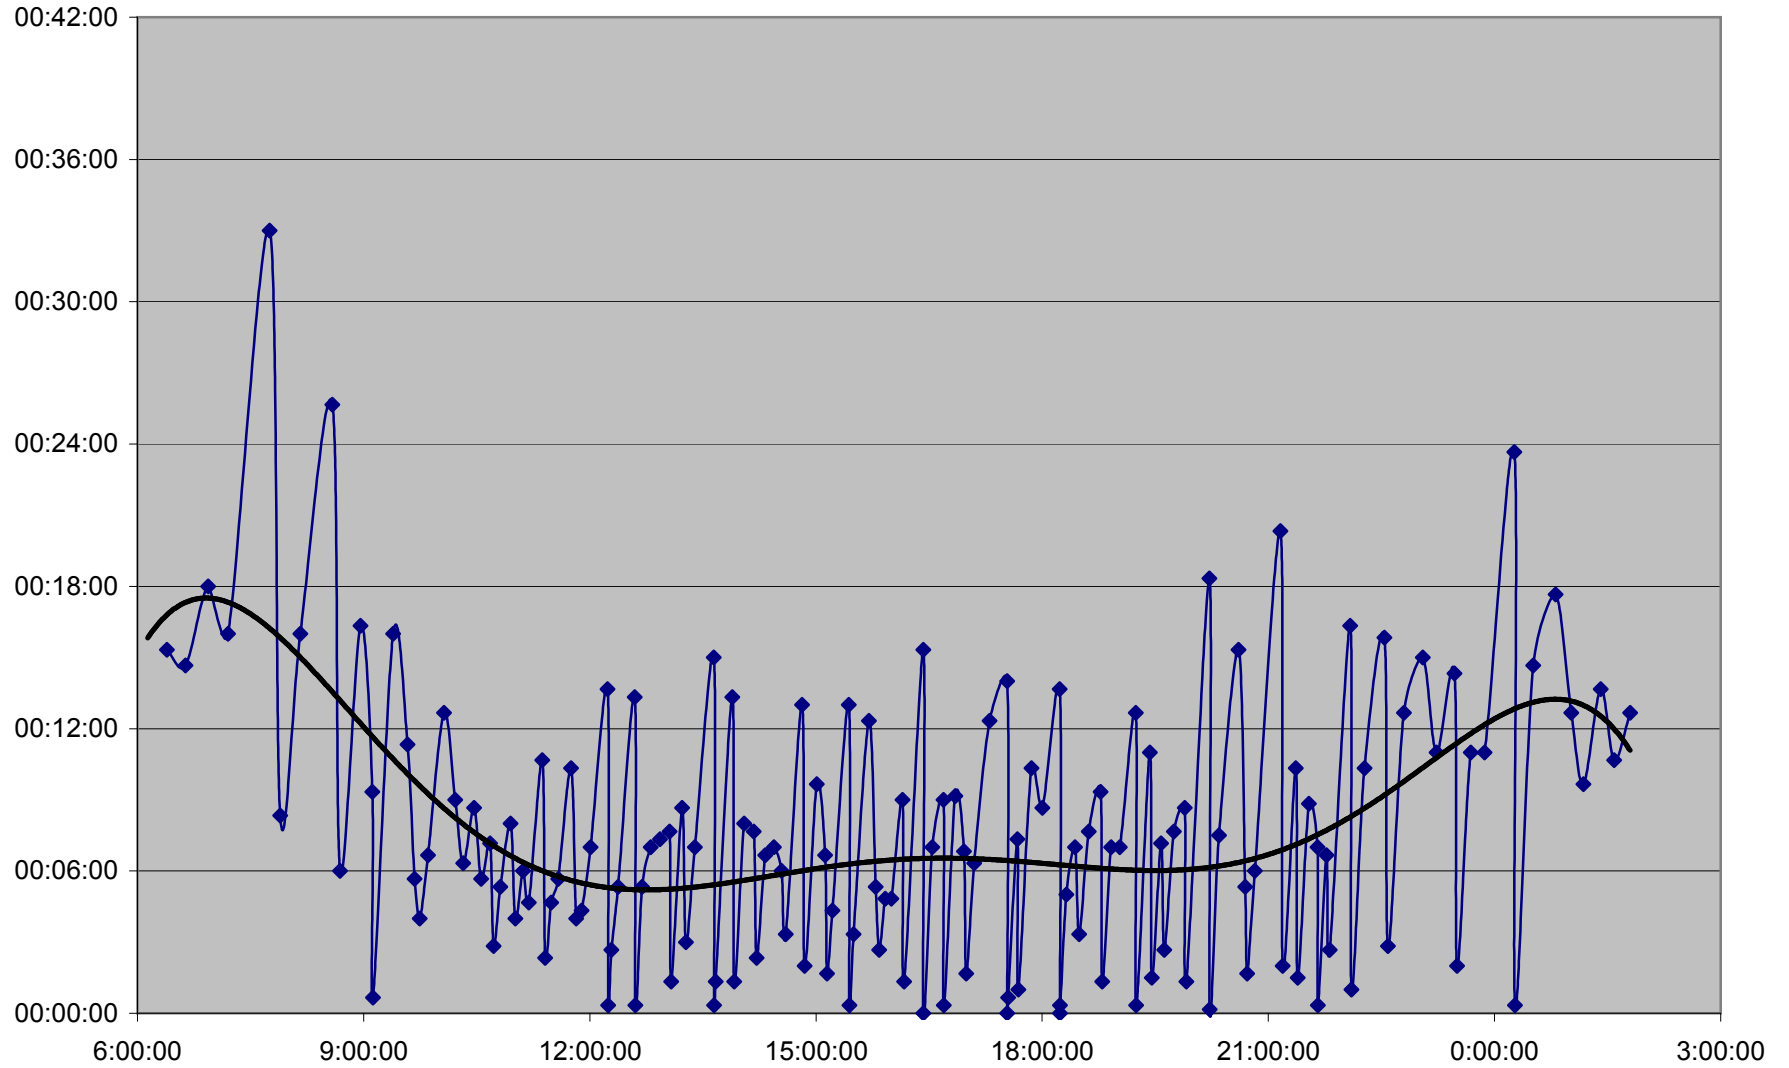

36 Finch West Headways Sunday 11 Mar 2012 at Humberwood N of Loop Westbound