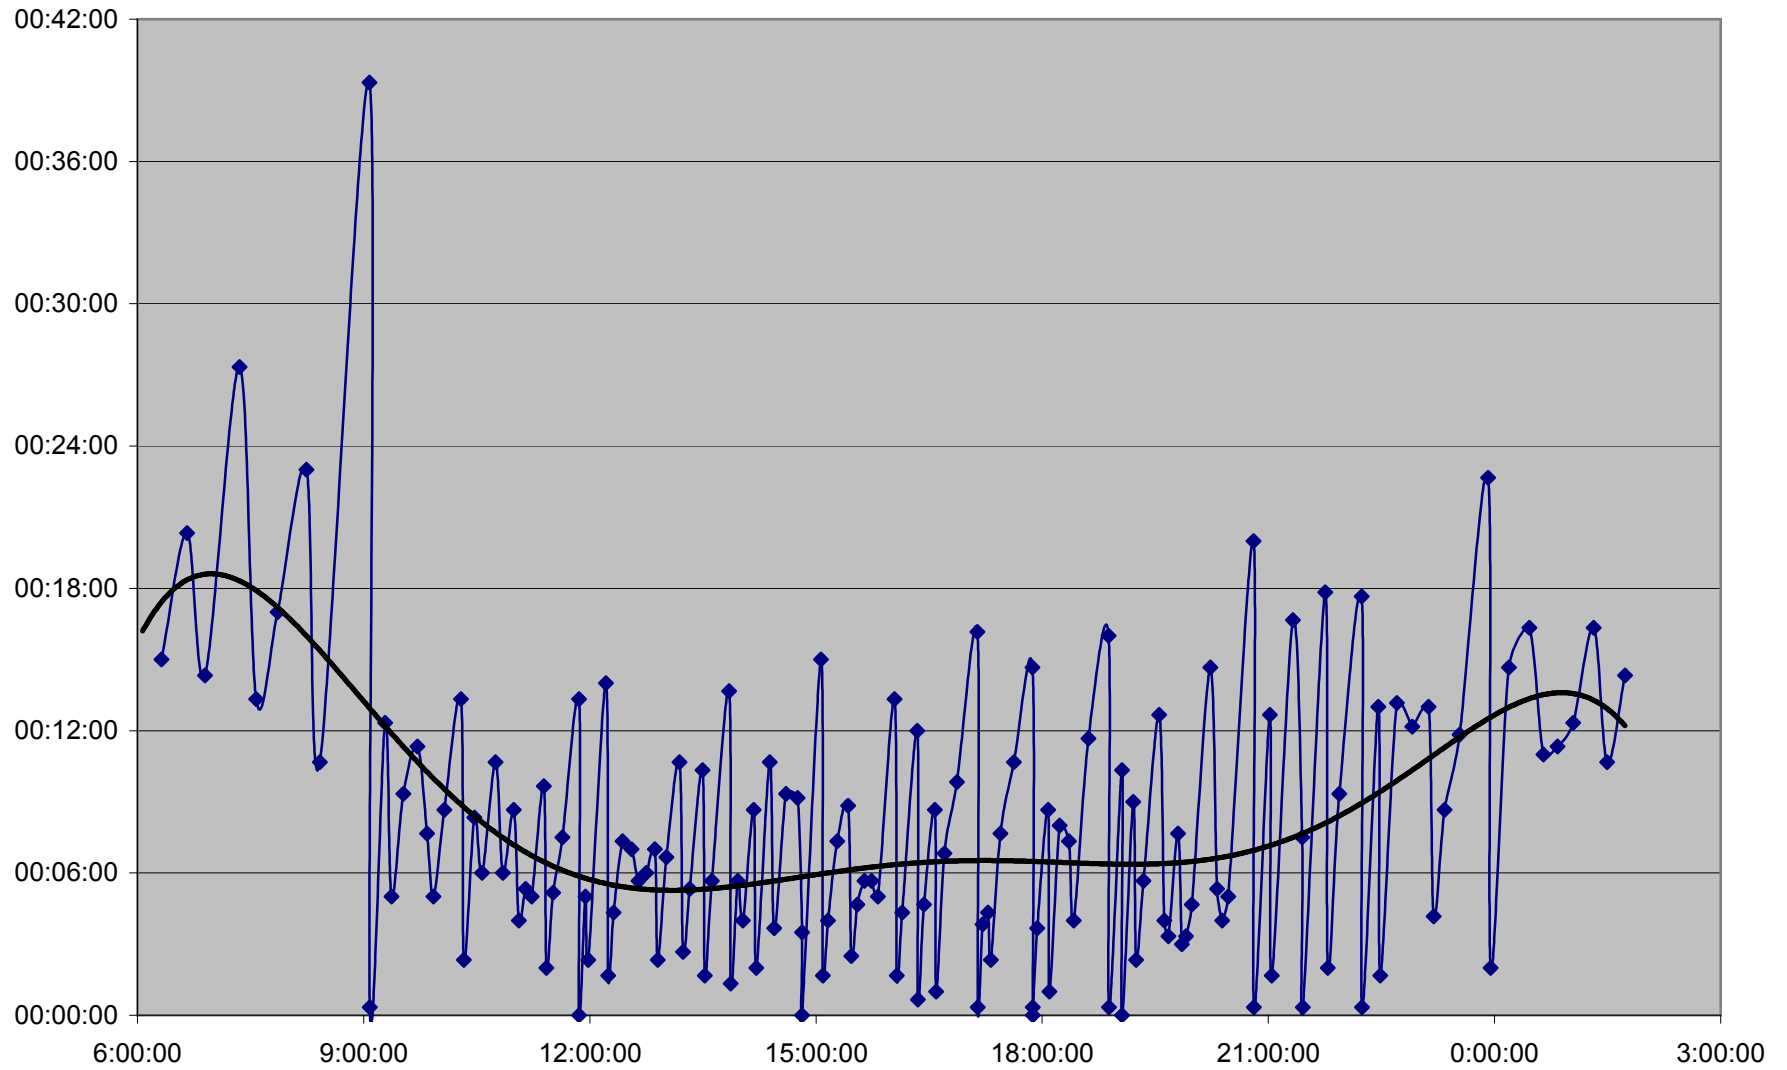

36 Finch West Headways Sunday 11 Mar 2012 at Keele Westbound