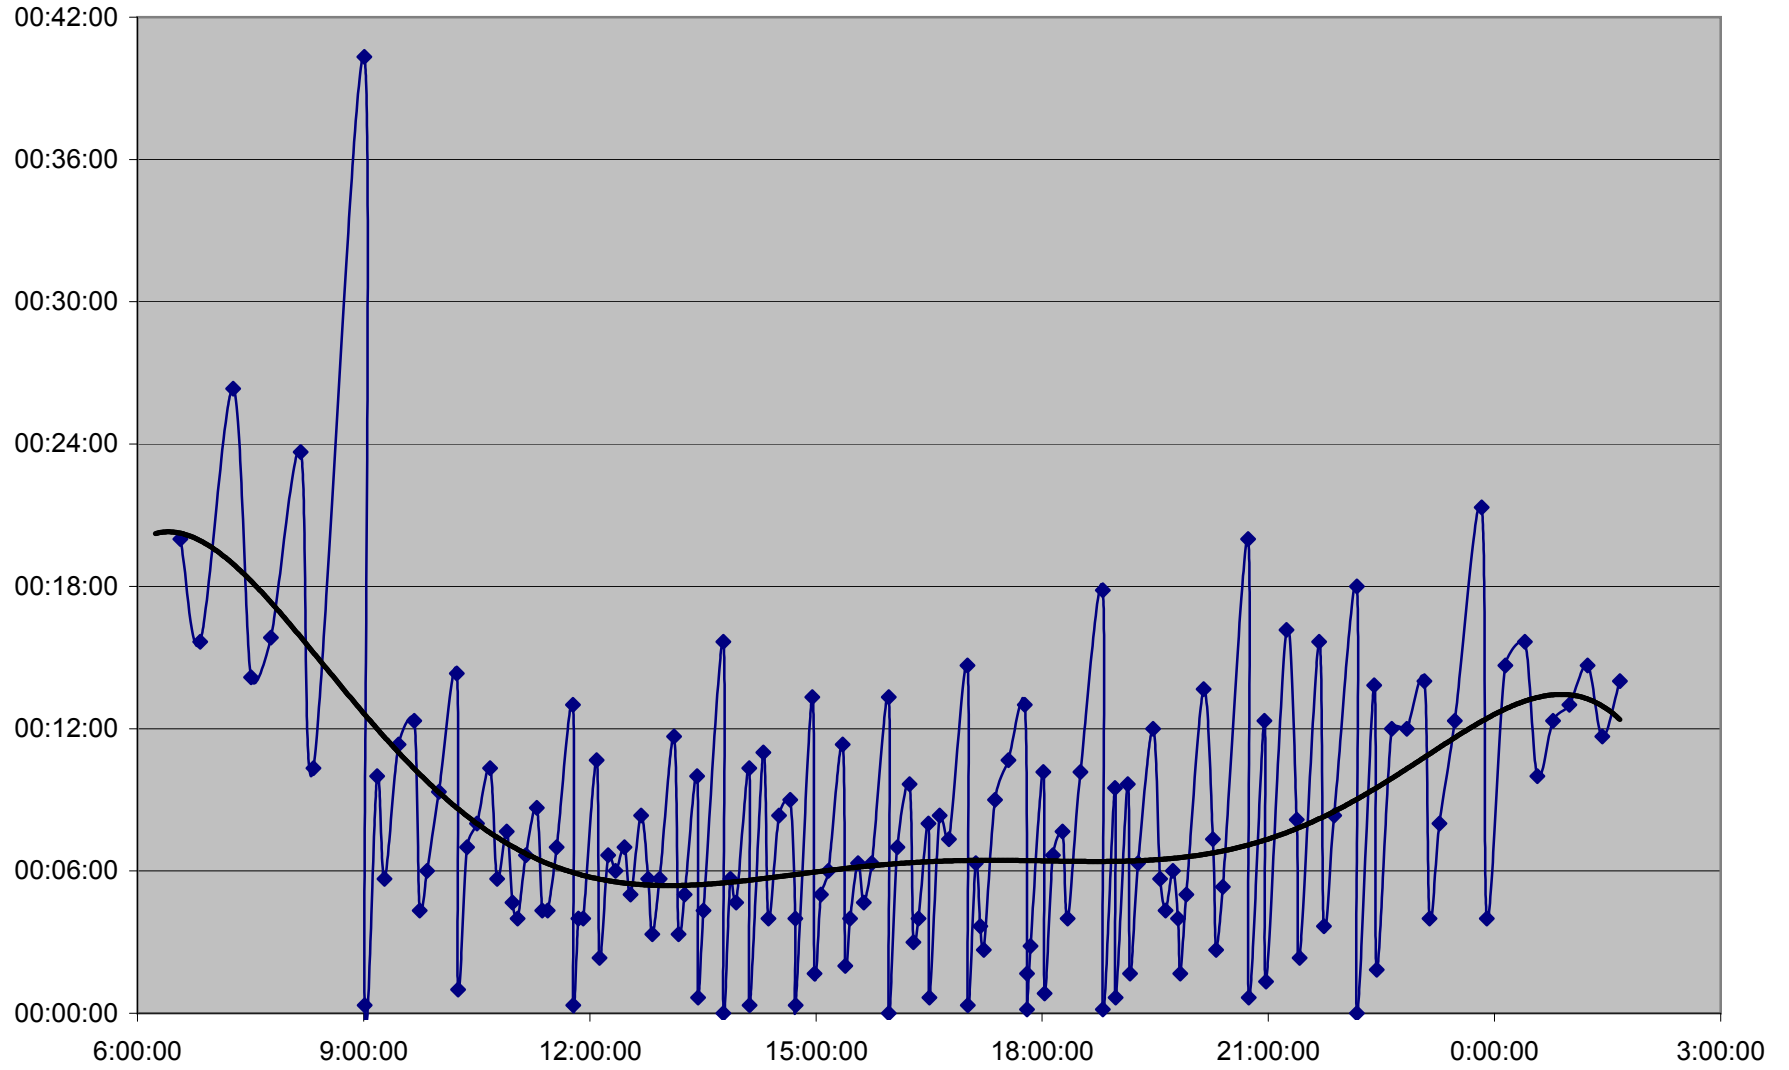

36 Finch West Headways Sunday 11 Mar 2012 at Dufferin Westbound