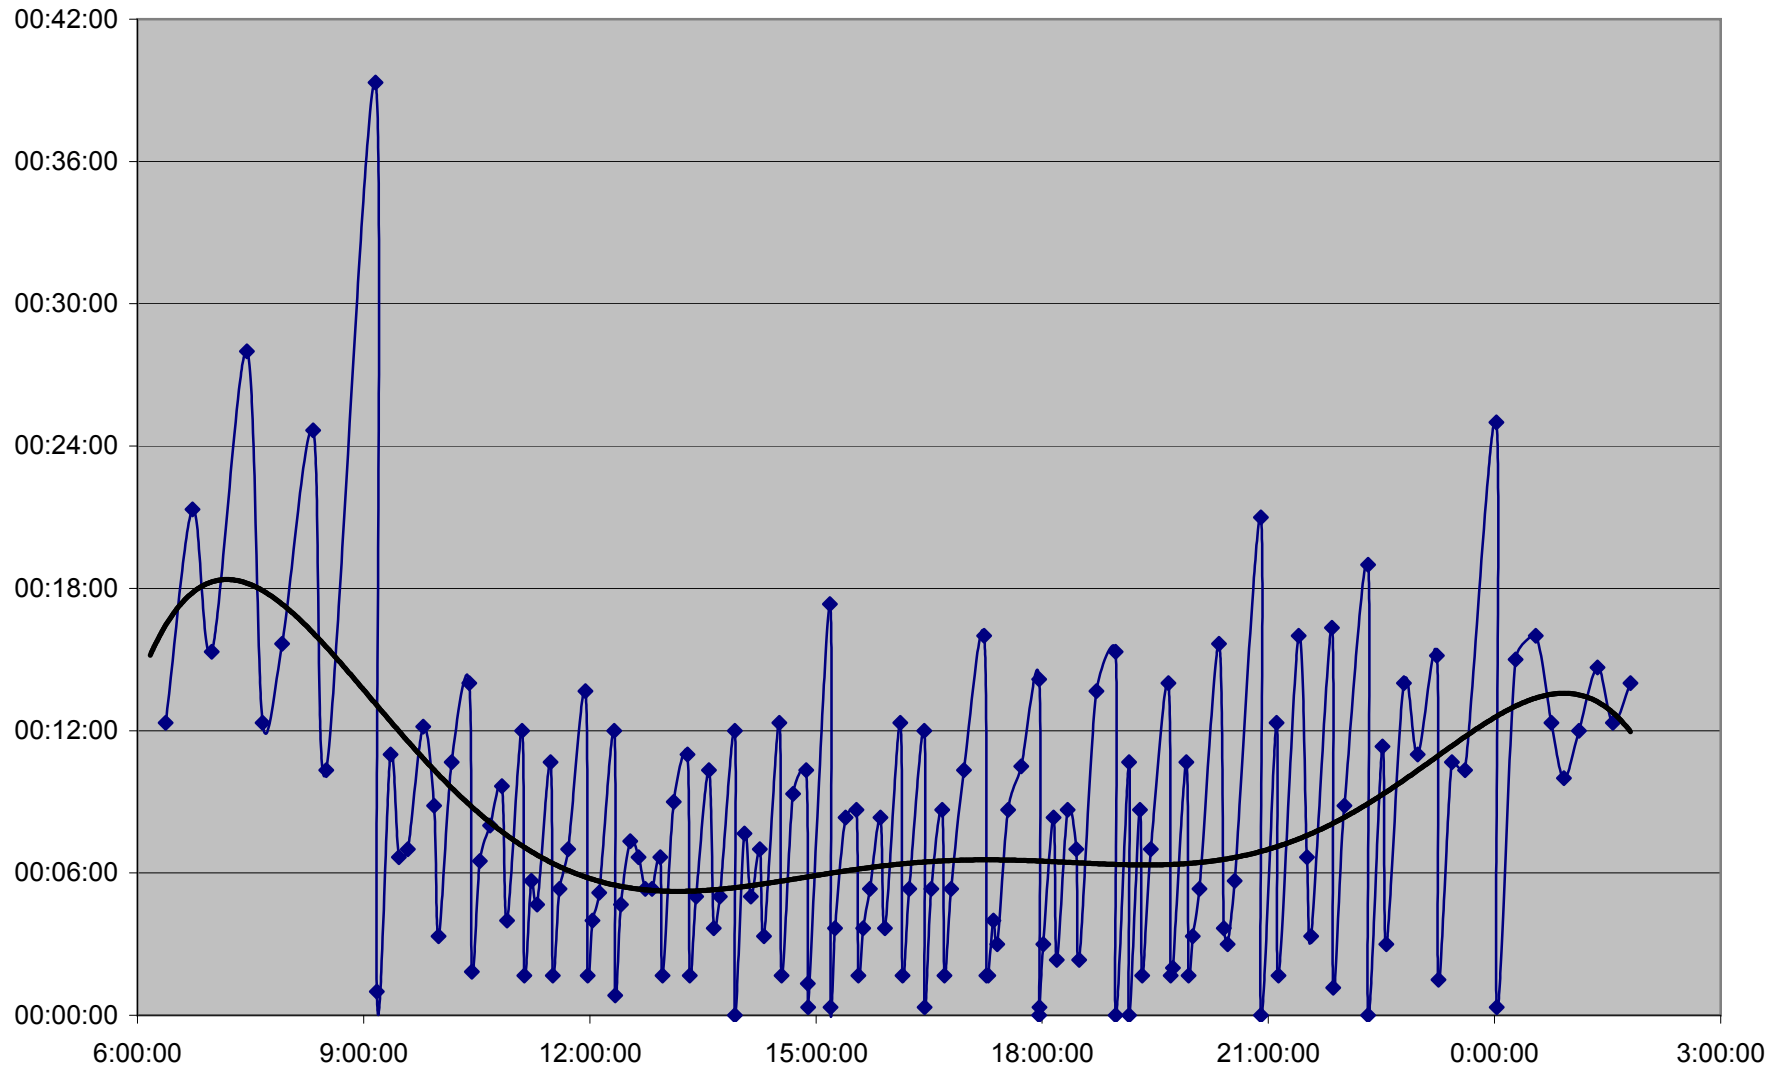

36 Finch West Headways Sunday 11 Mar 2012 at Jane Westbound