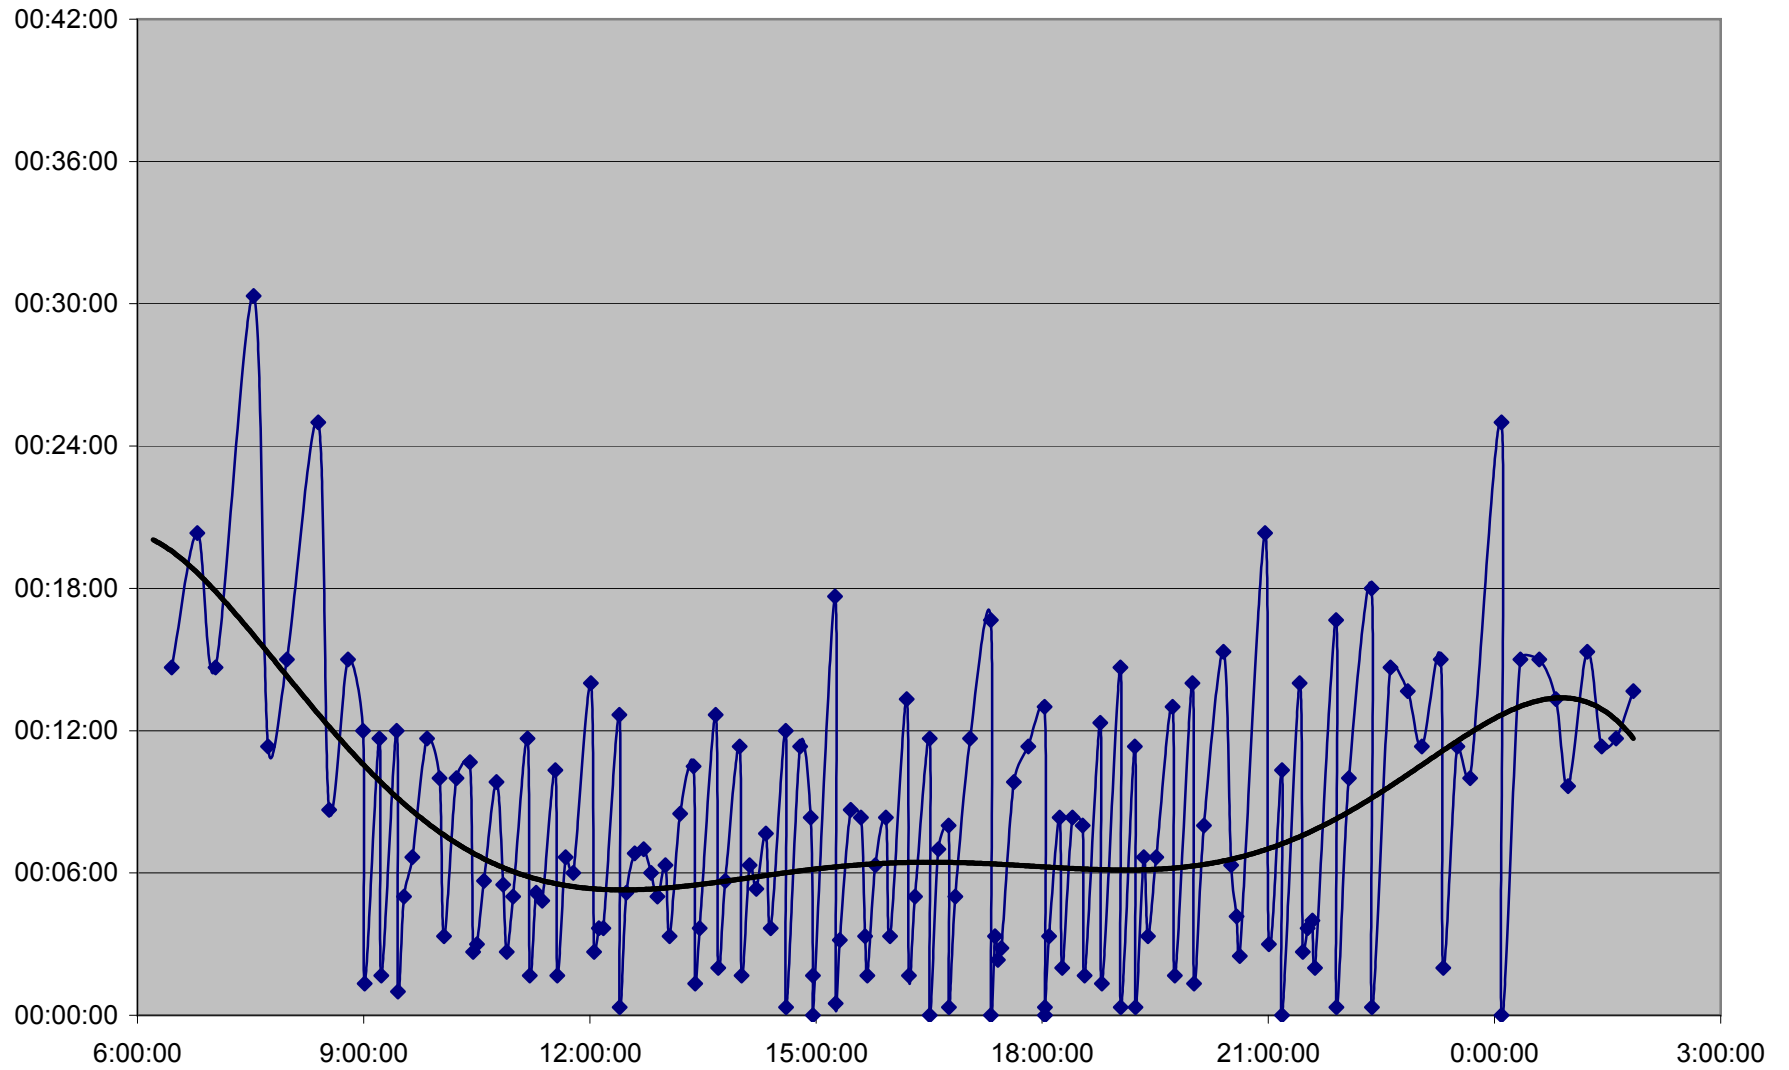

36 Finch West Headways Sunday 11 Mar 2012 at Weston Westbound