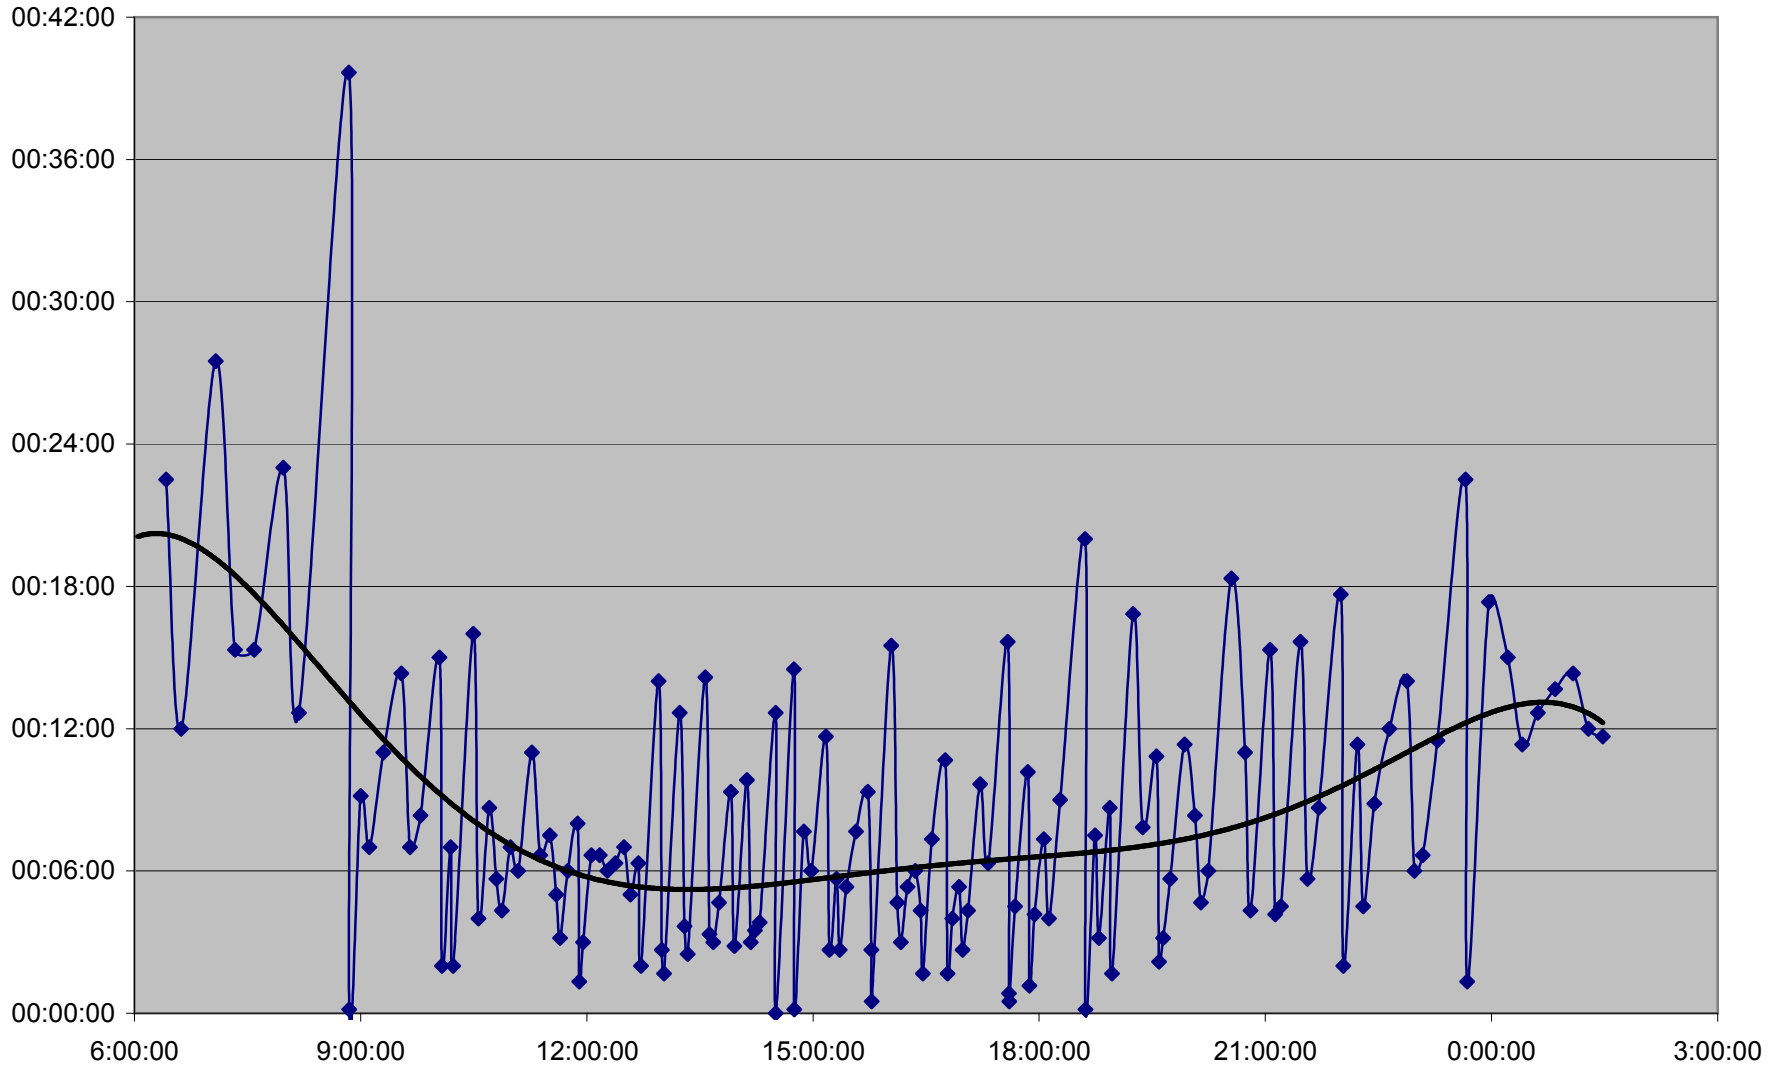

36 Finch West Headways Sunday 11 Mar 2012 at Yonge Westbound