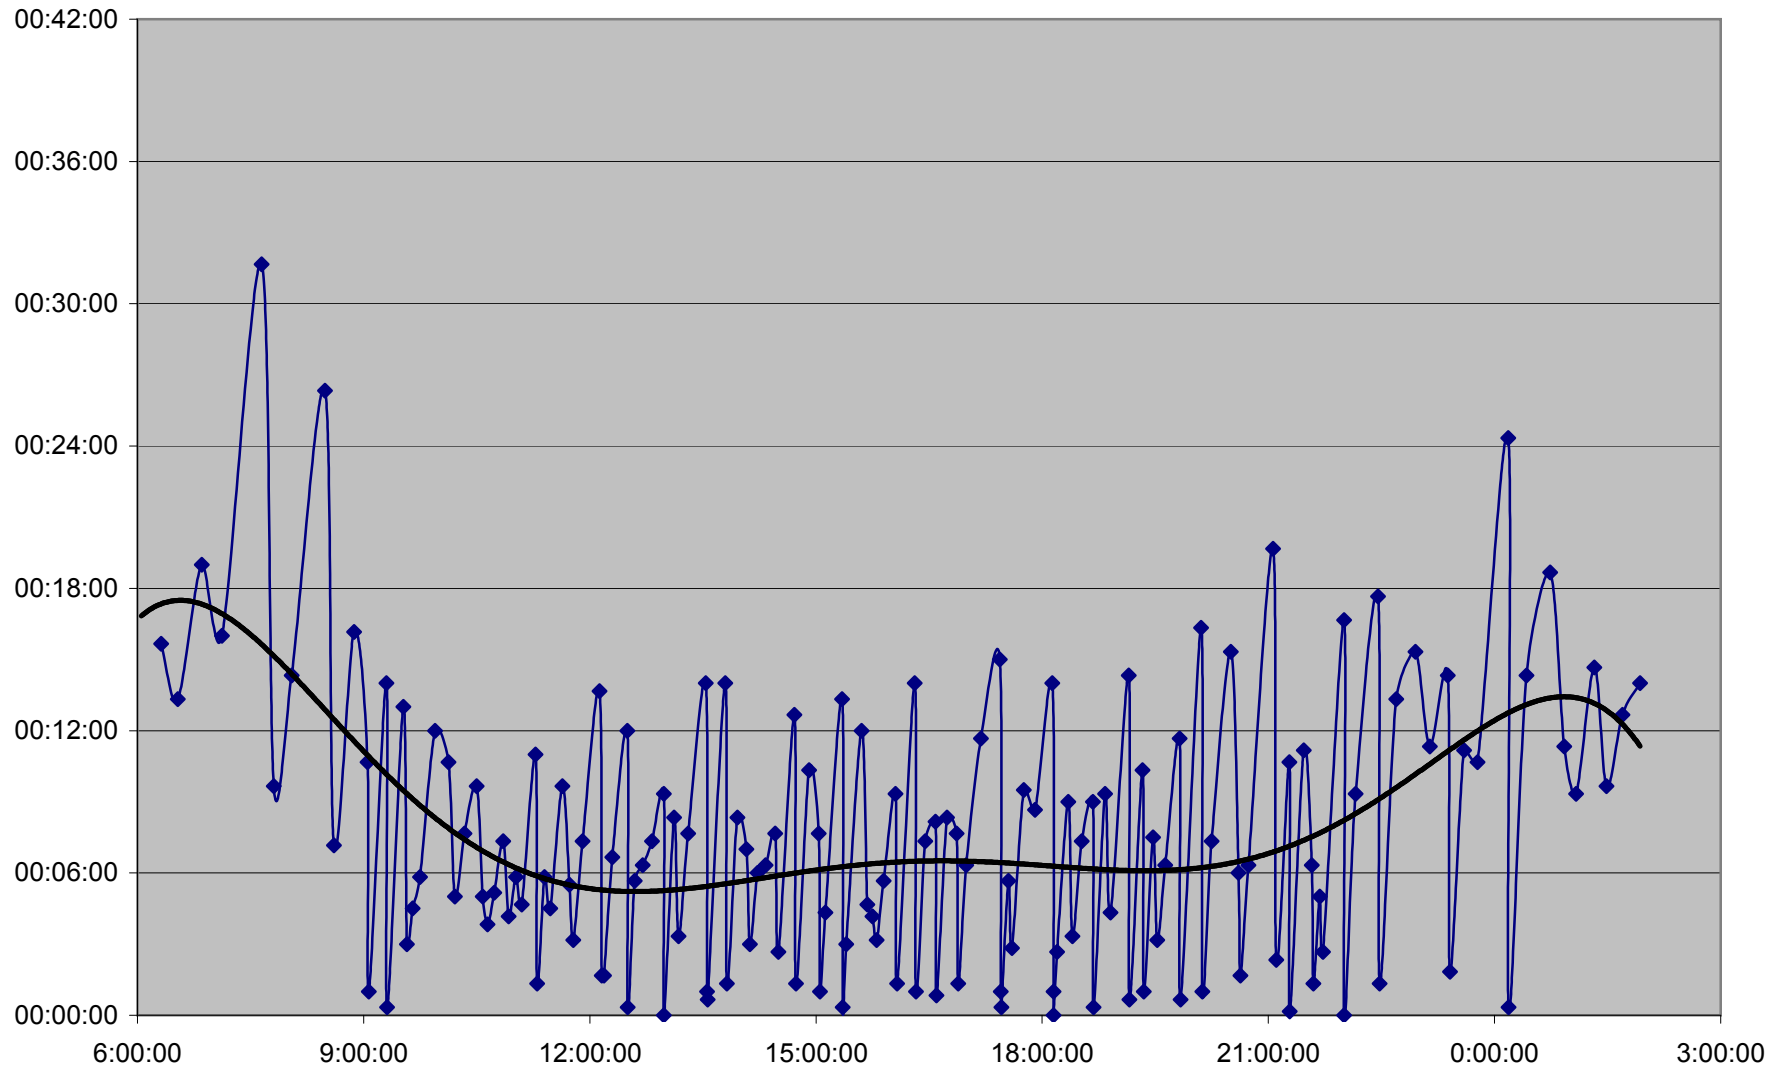

36 Finch West Headways Sunday 11 Mar 2012 at Islington Westbound