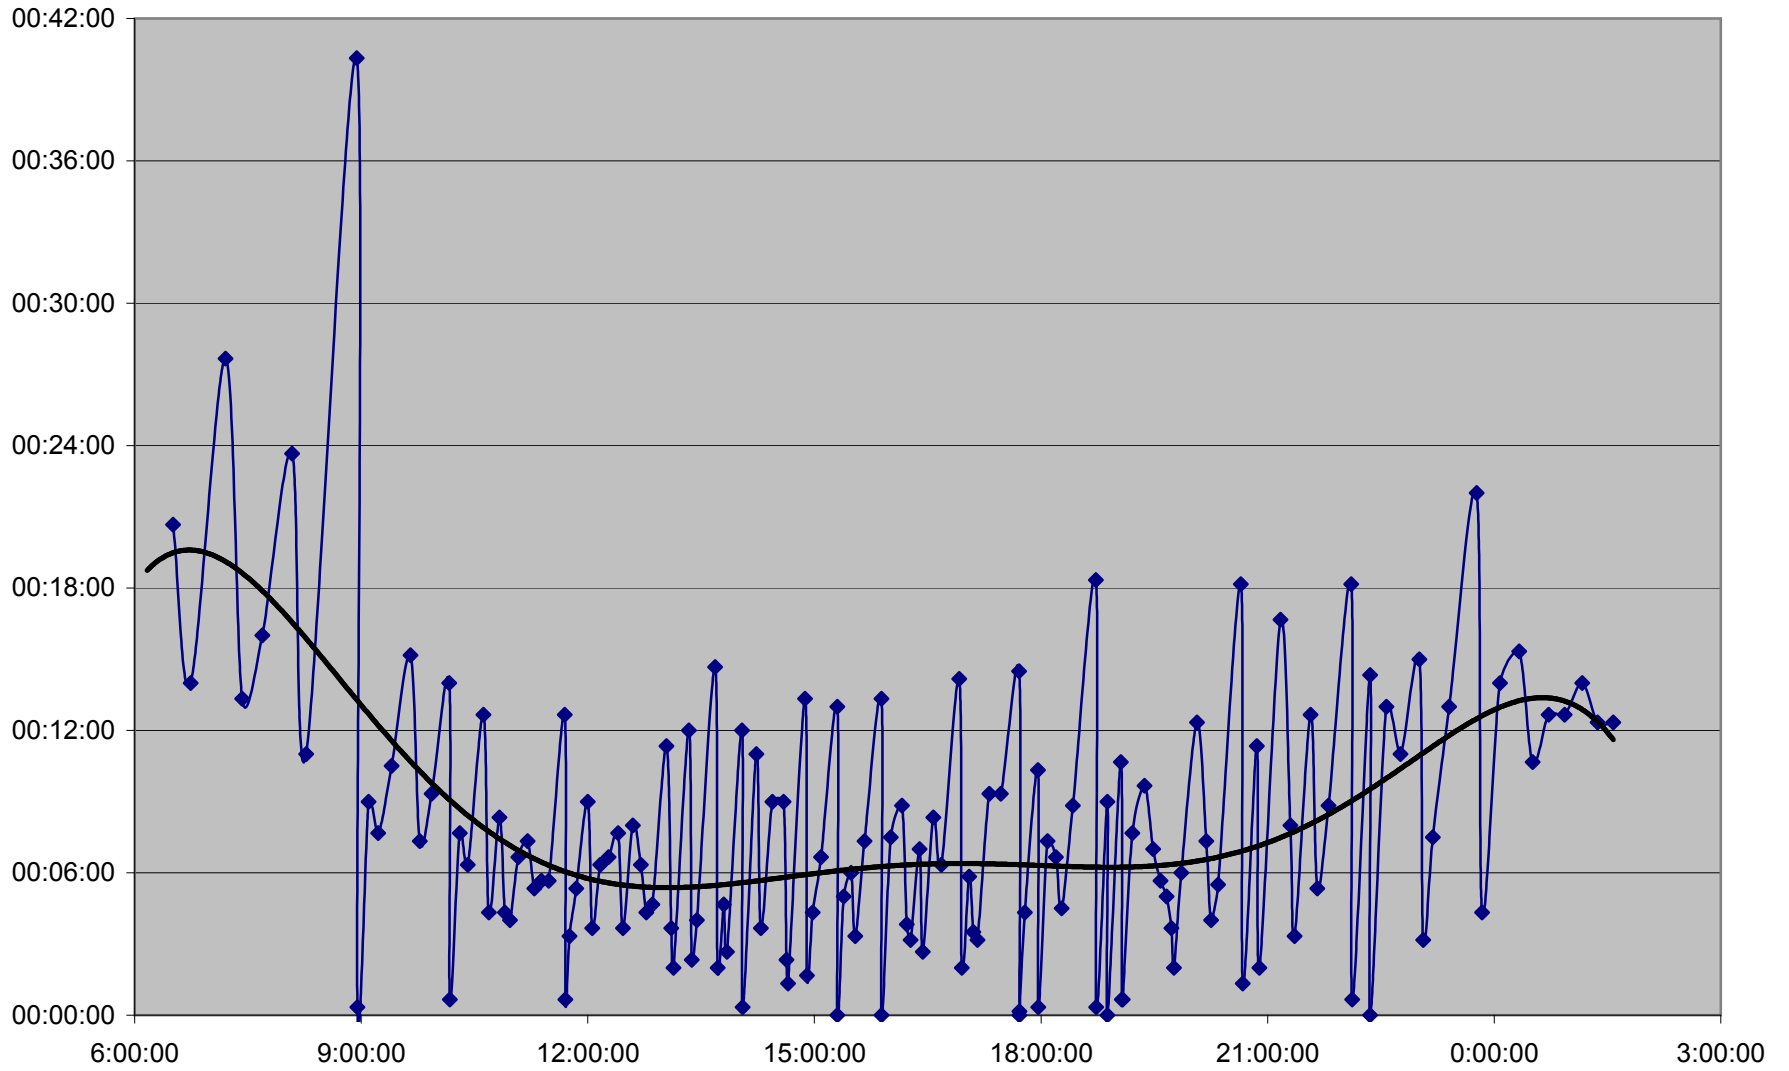

36 Finch West Headways Sunday 11 Mar 2012 at Bathurst Westbound