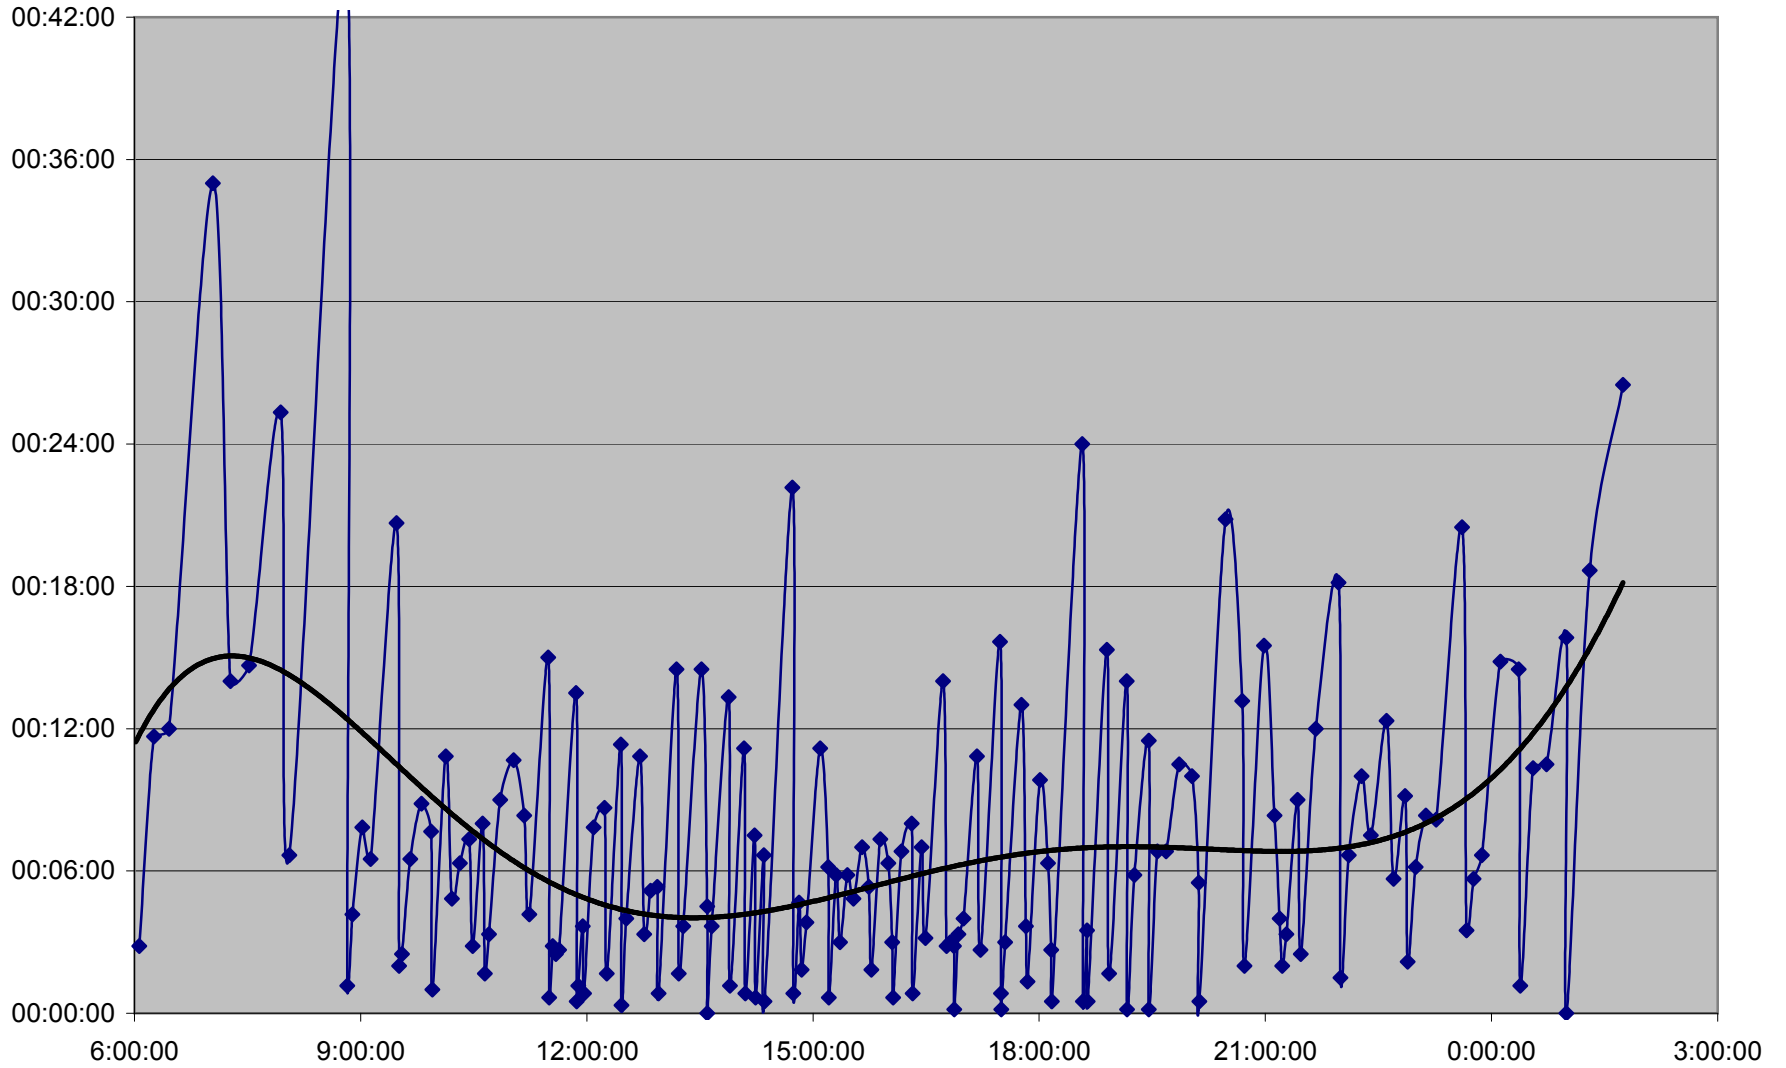

36 Finch West Headways Sunday 11 Mar 2012 at Yonge Eastbound