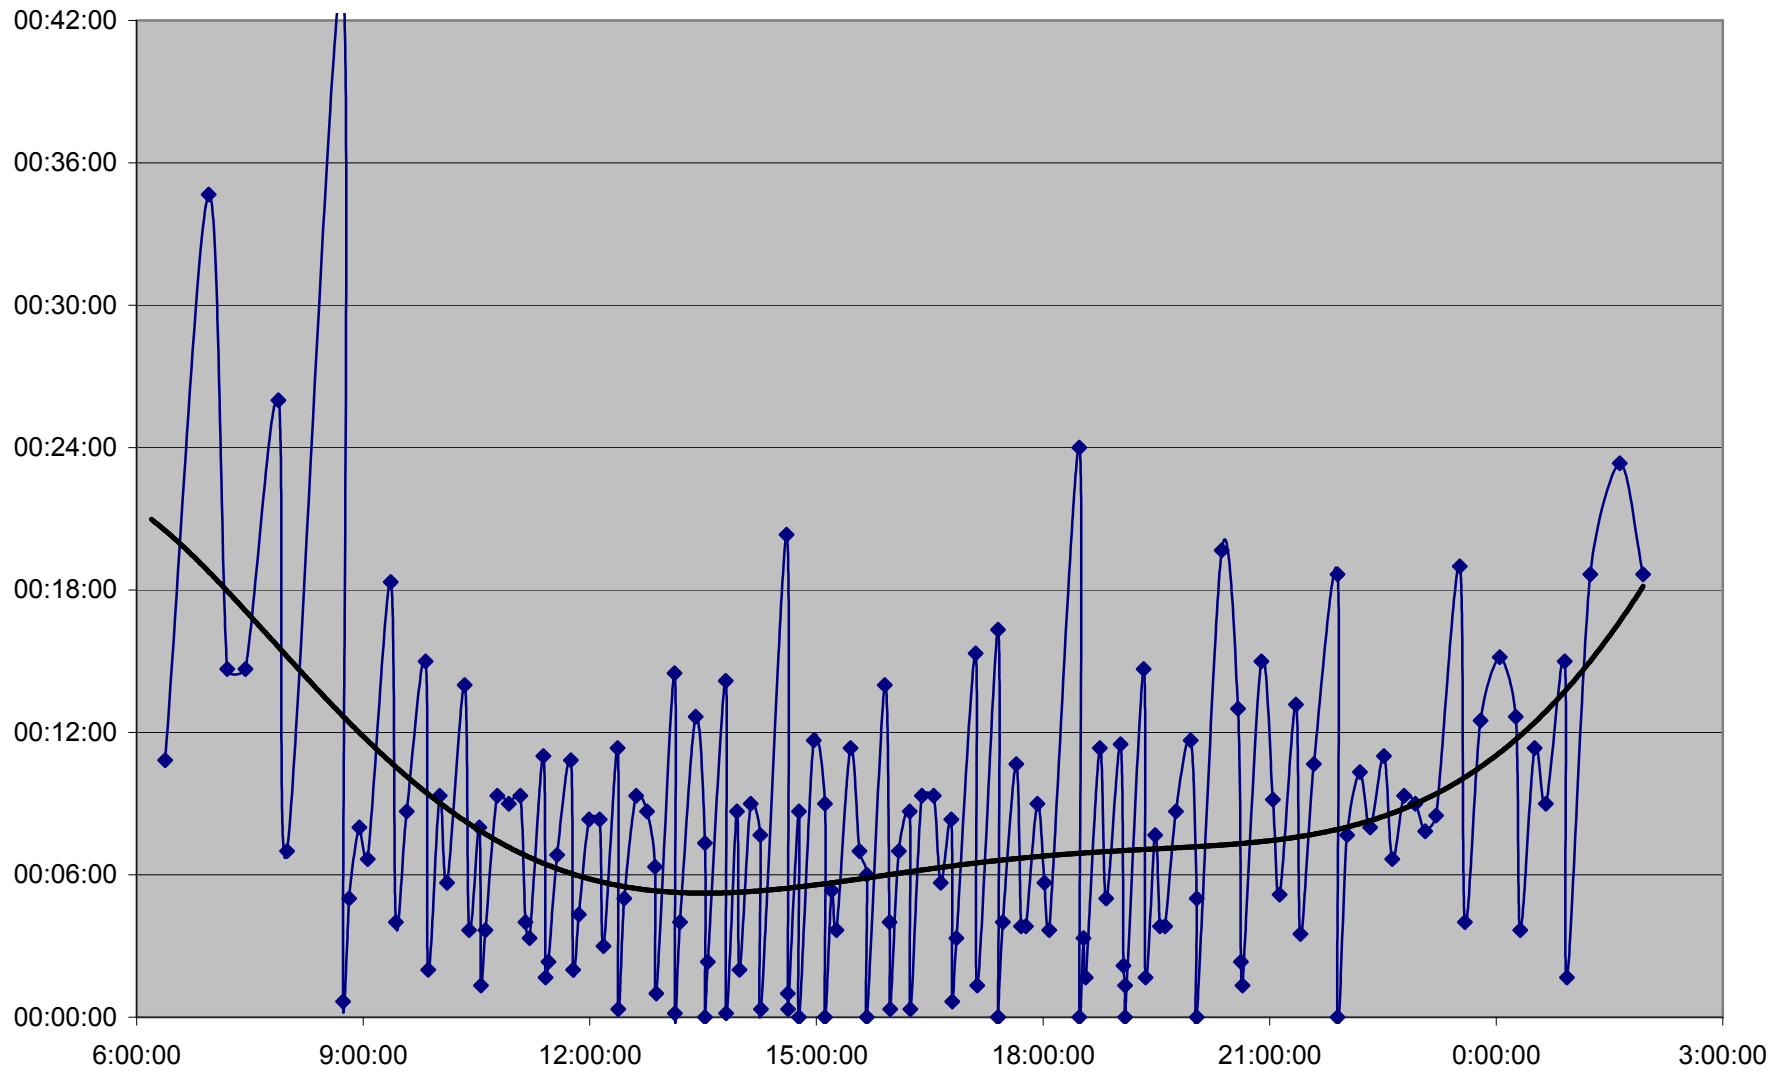

36 Finch West Headways Sunday 11 Mar 2012 at Bathurst Eastbound