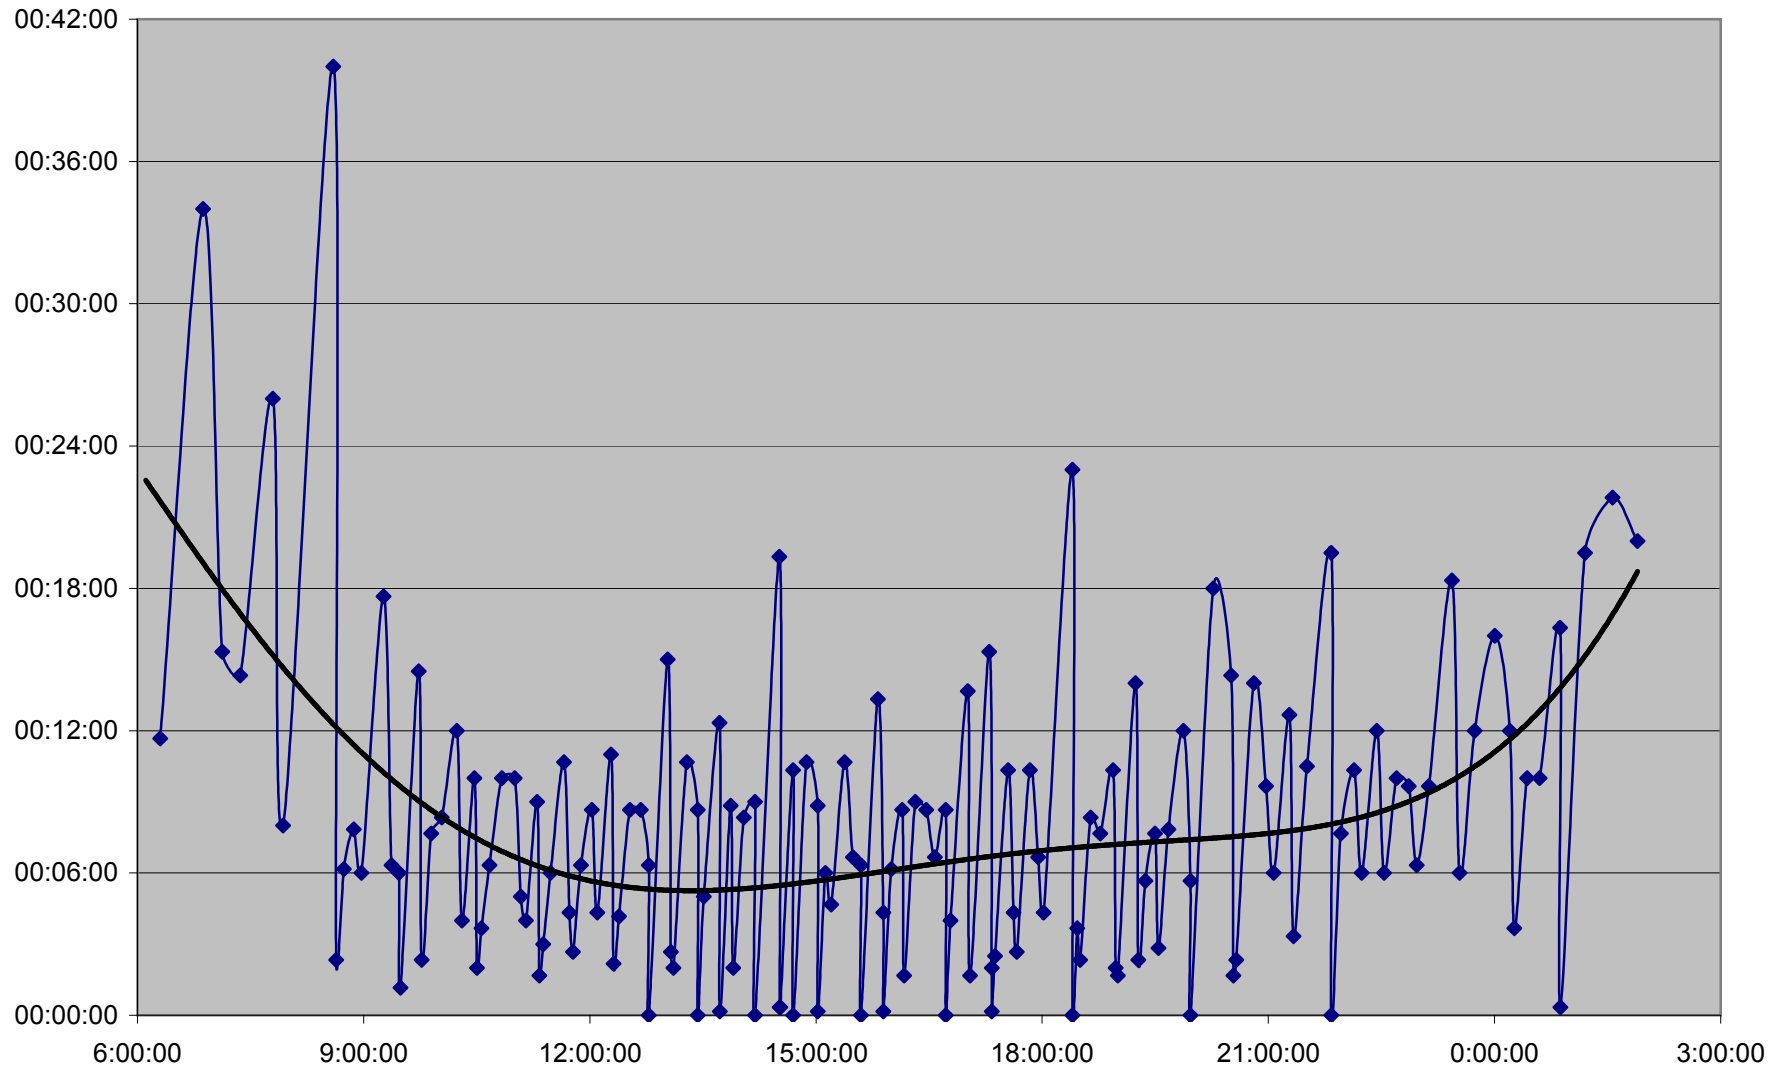

36 Finch West Headways Sunday 11 Mar 2012 at Dufferin Eastbound