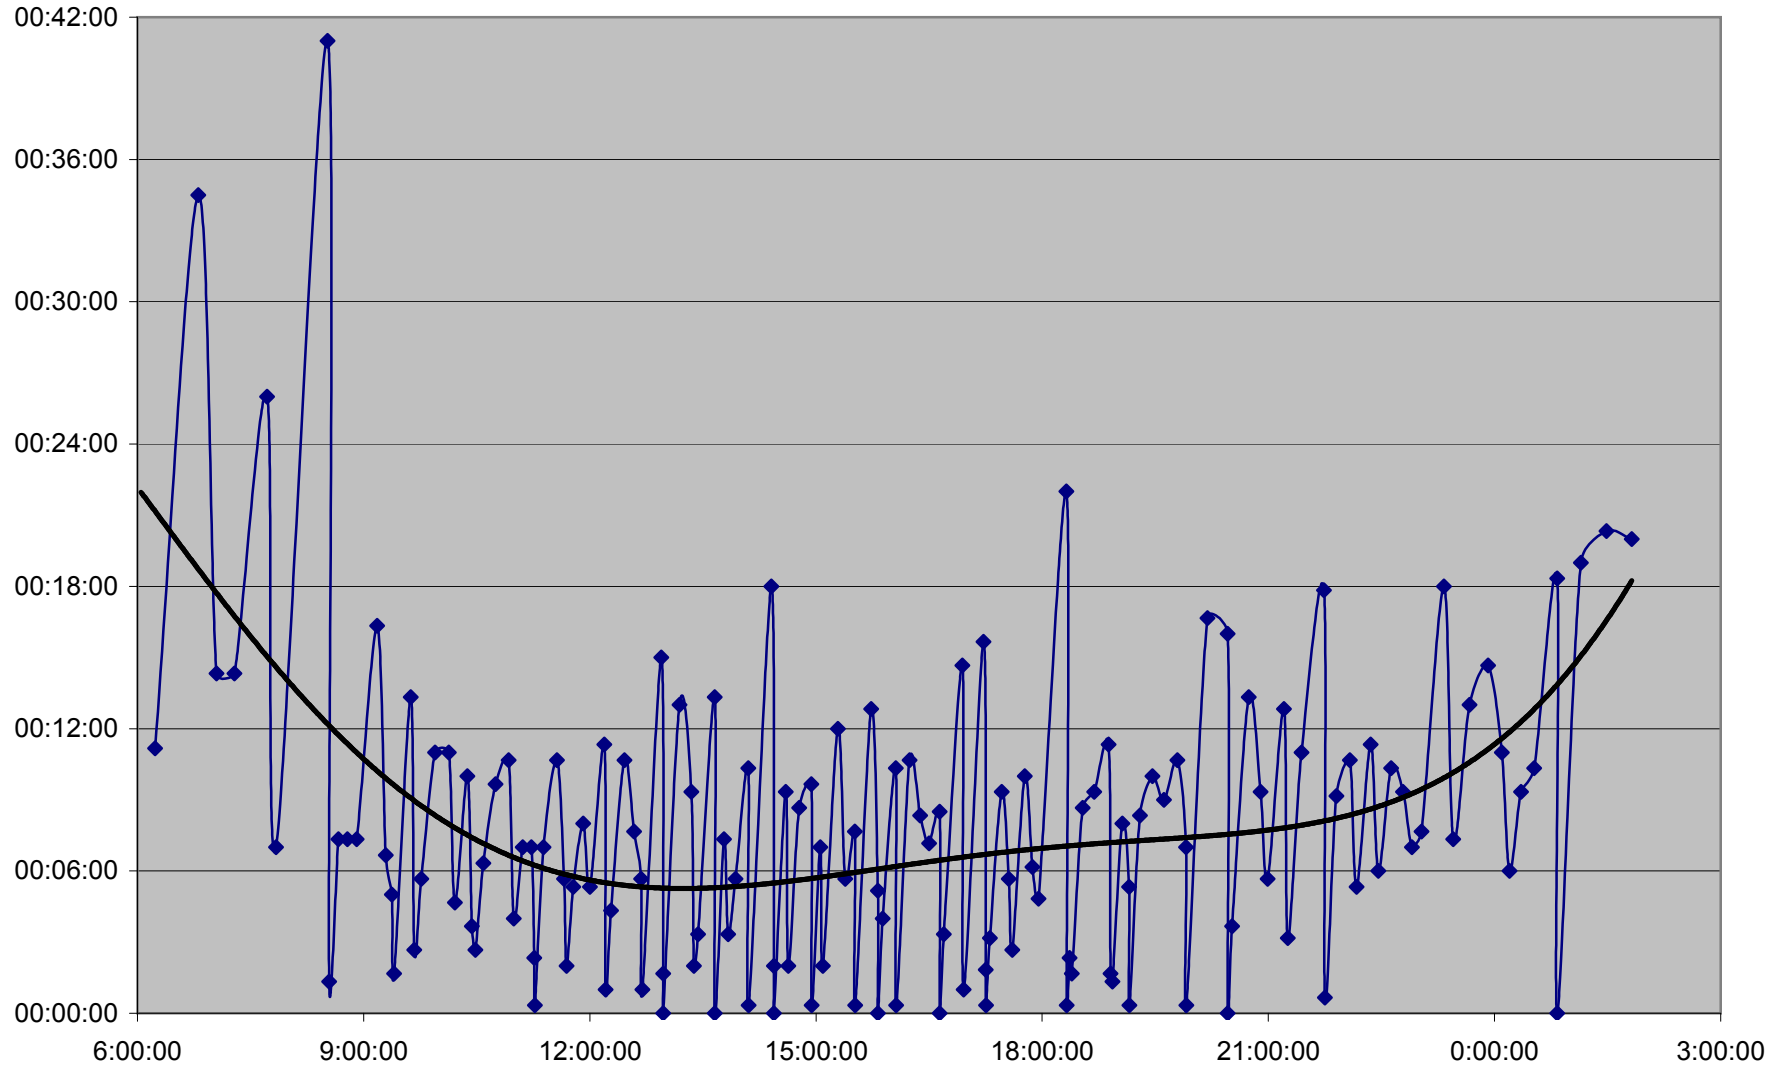

36 Finch West Headways Sunday 11 Mar 2012 at Keele Eastbound