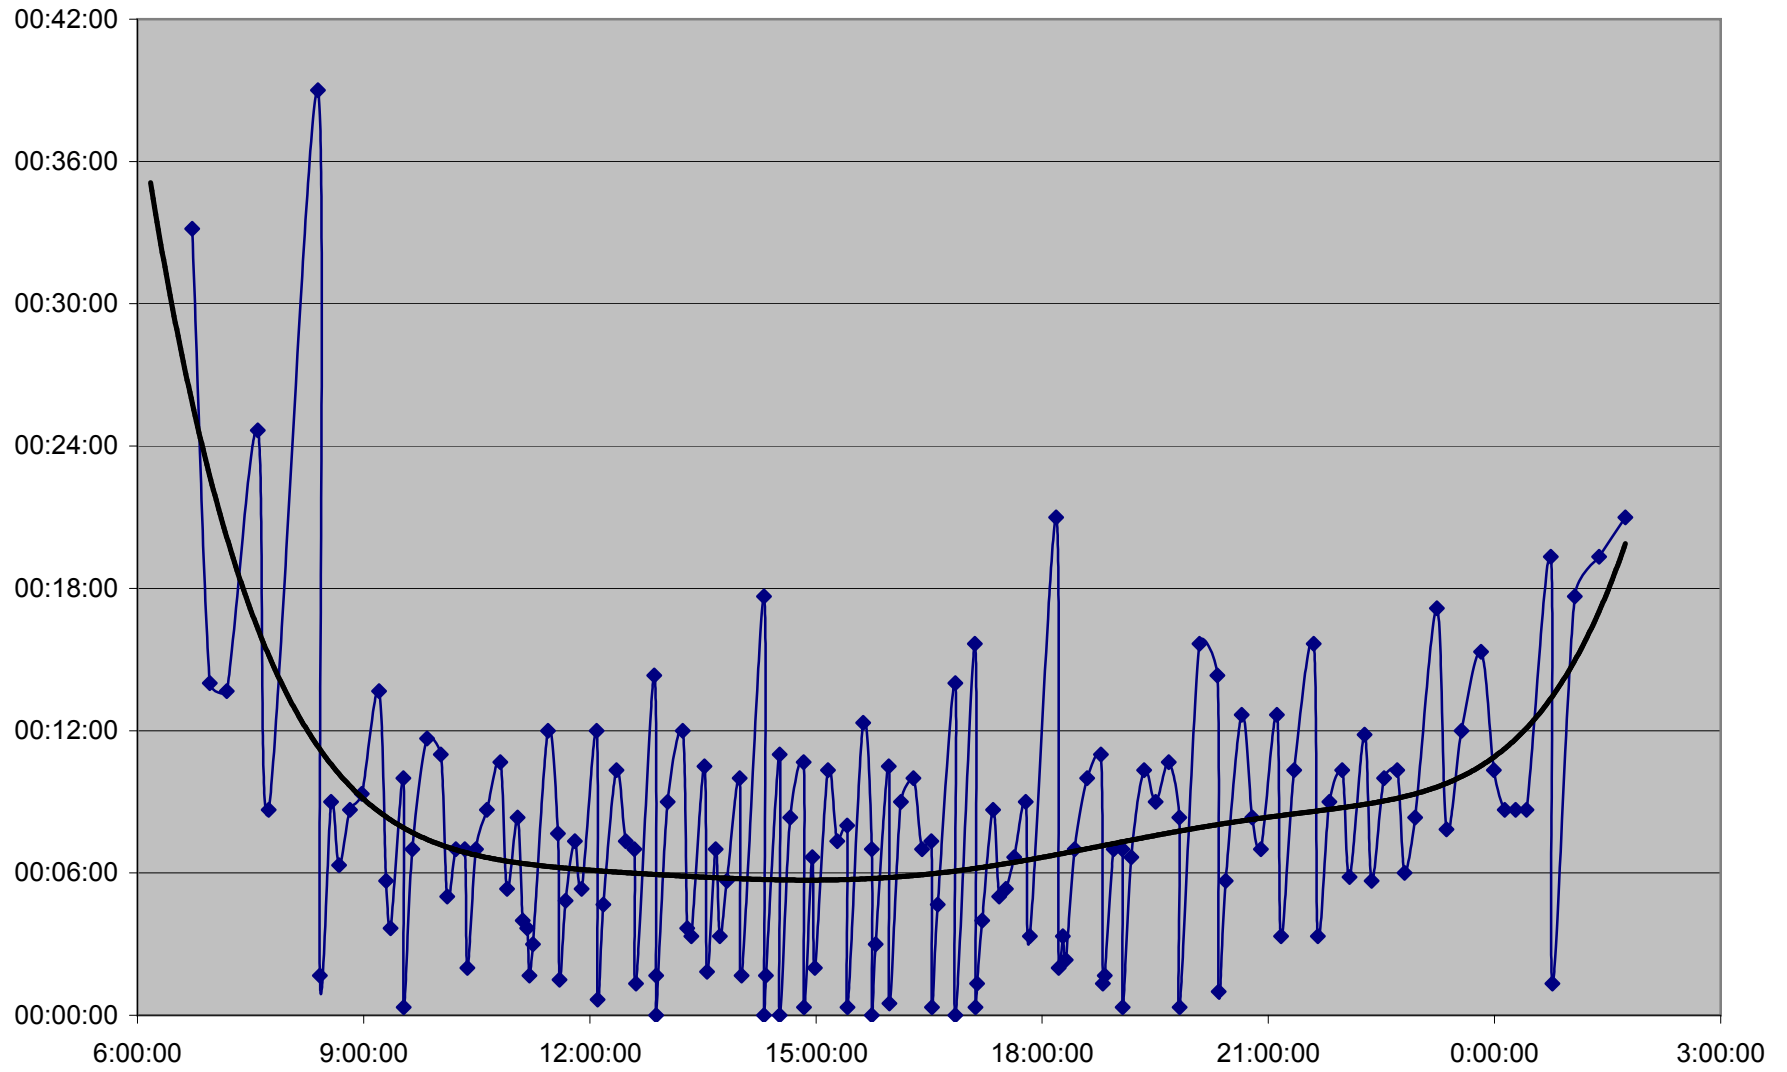

36 Finch West Headways Sunday 11 Mar 2012 at Jane Eastbound