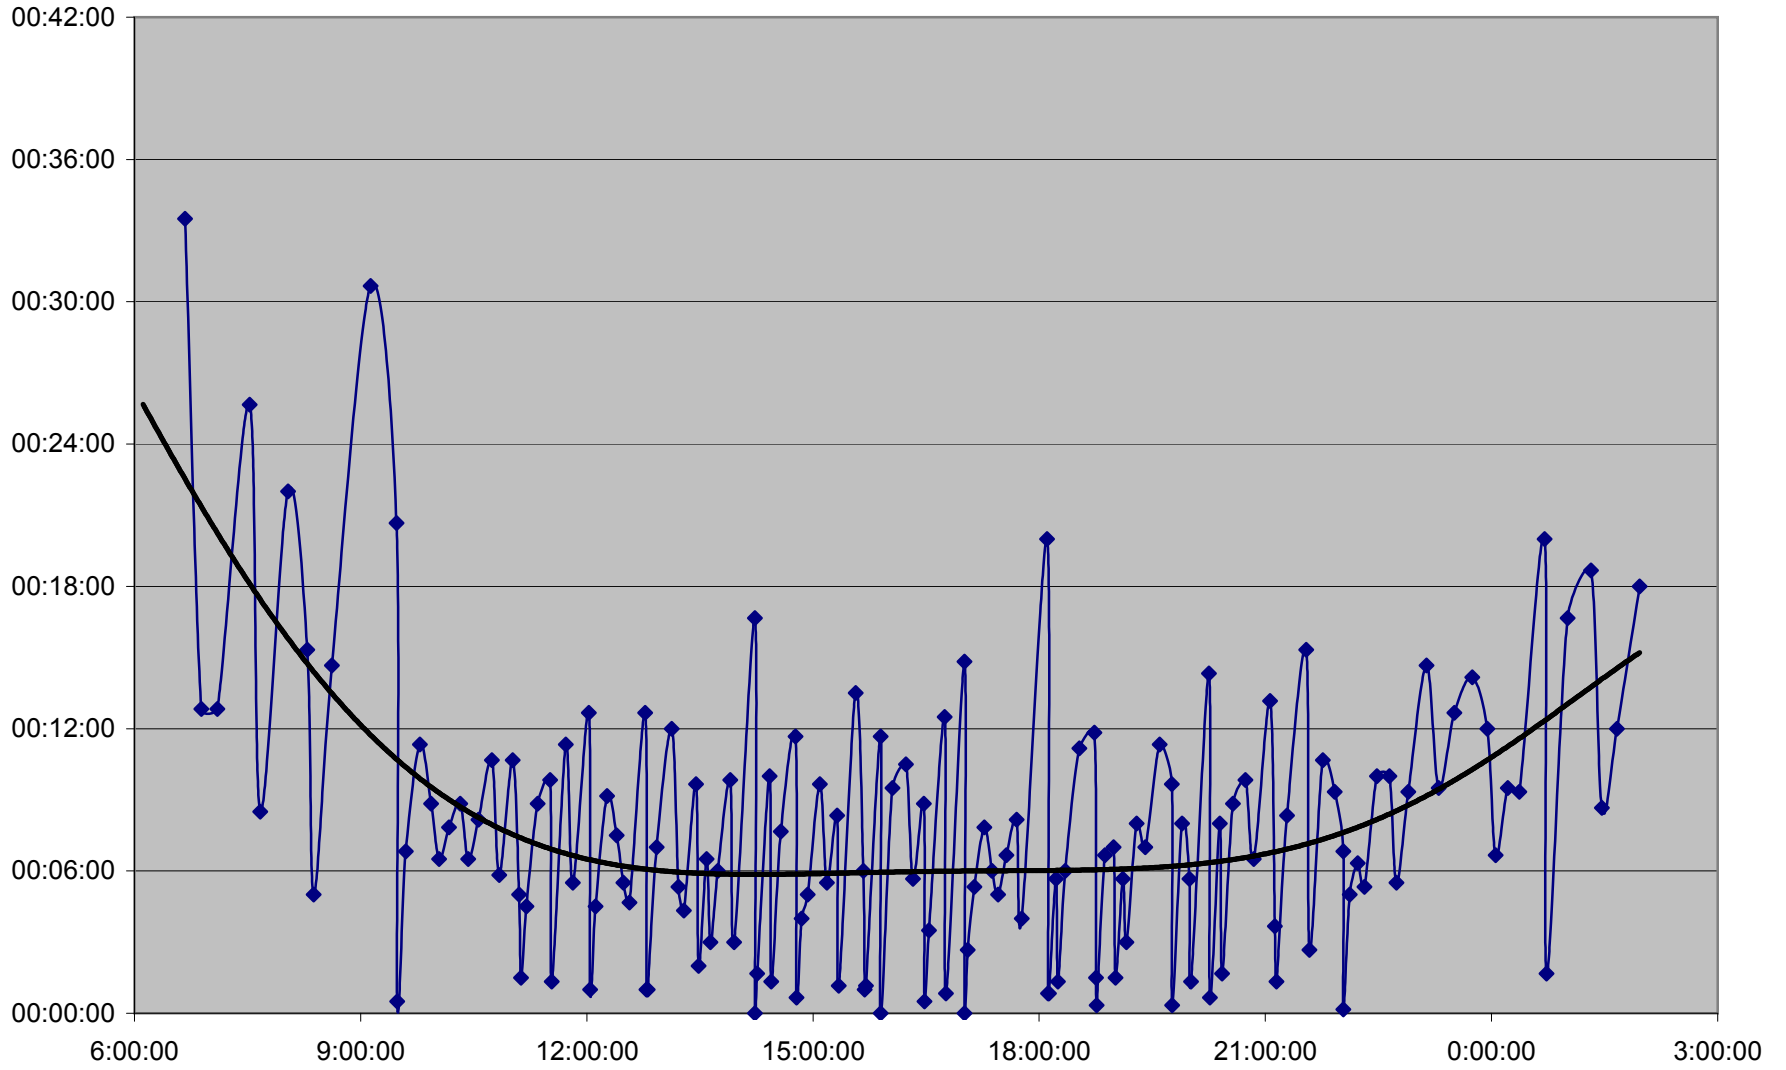

36 Finch West Headways Sunday 11 Mar 2012 at Weston Eastbound