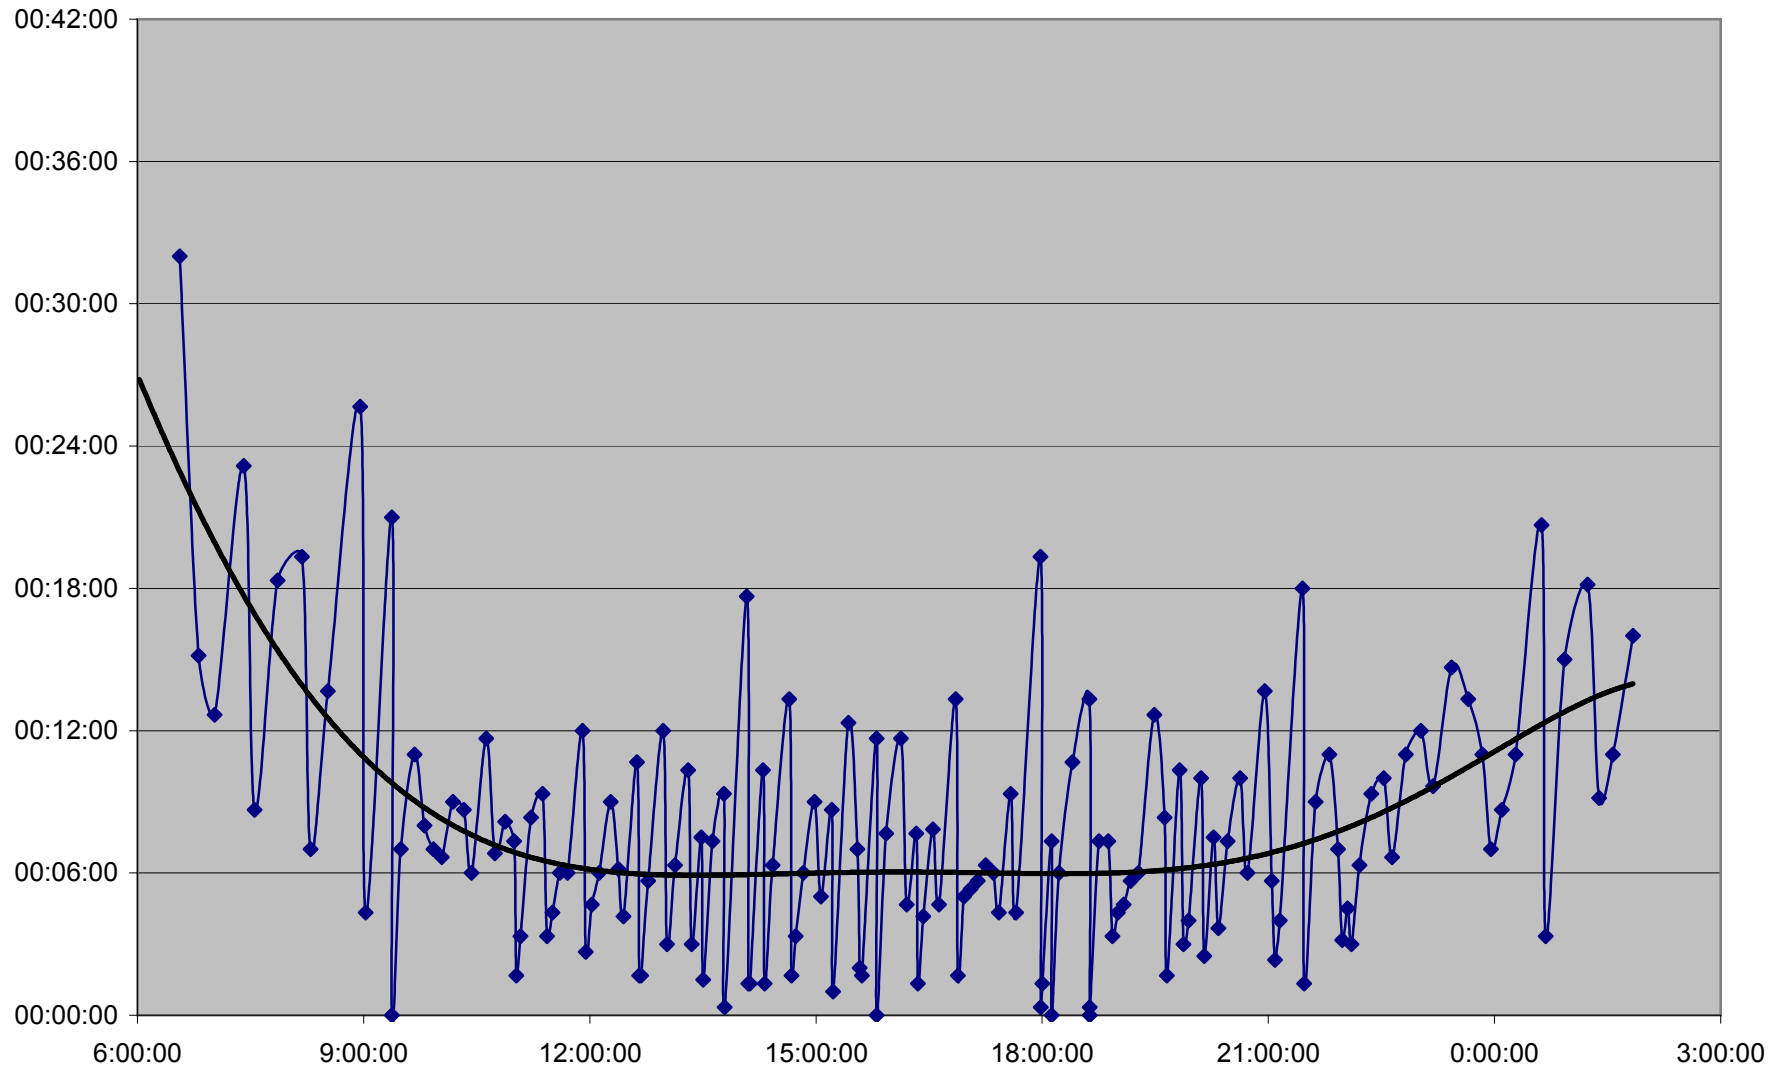

36 Finch West Headways Sunday 11 Mar 2012 at Islington Eastbound