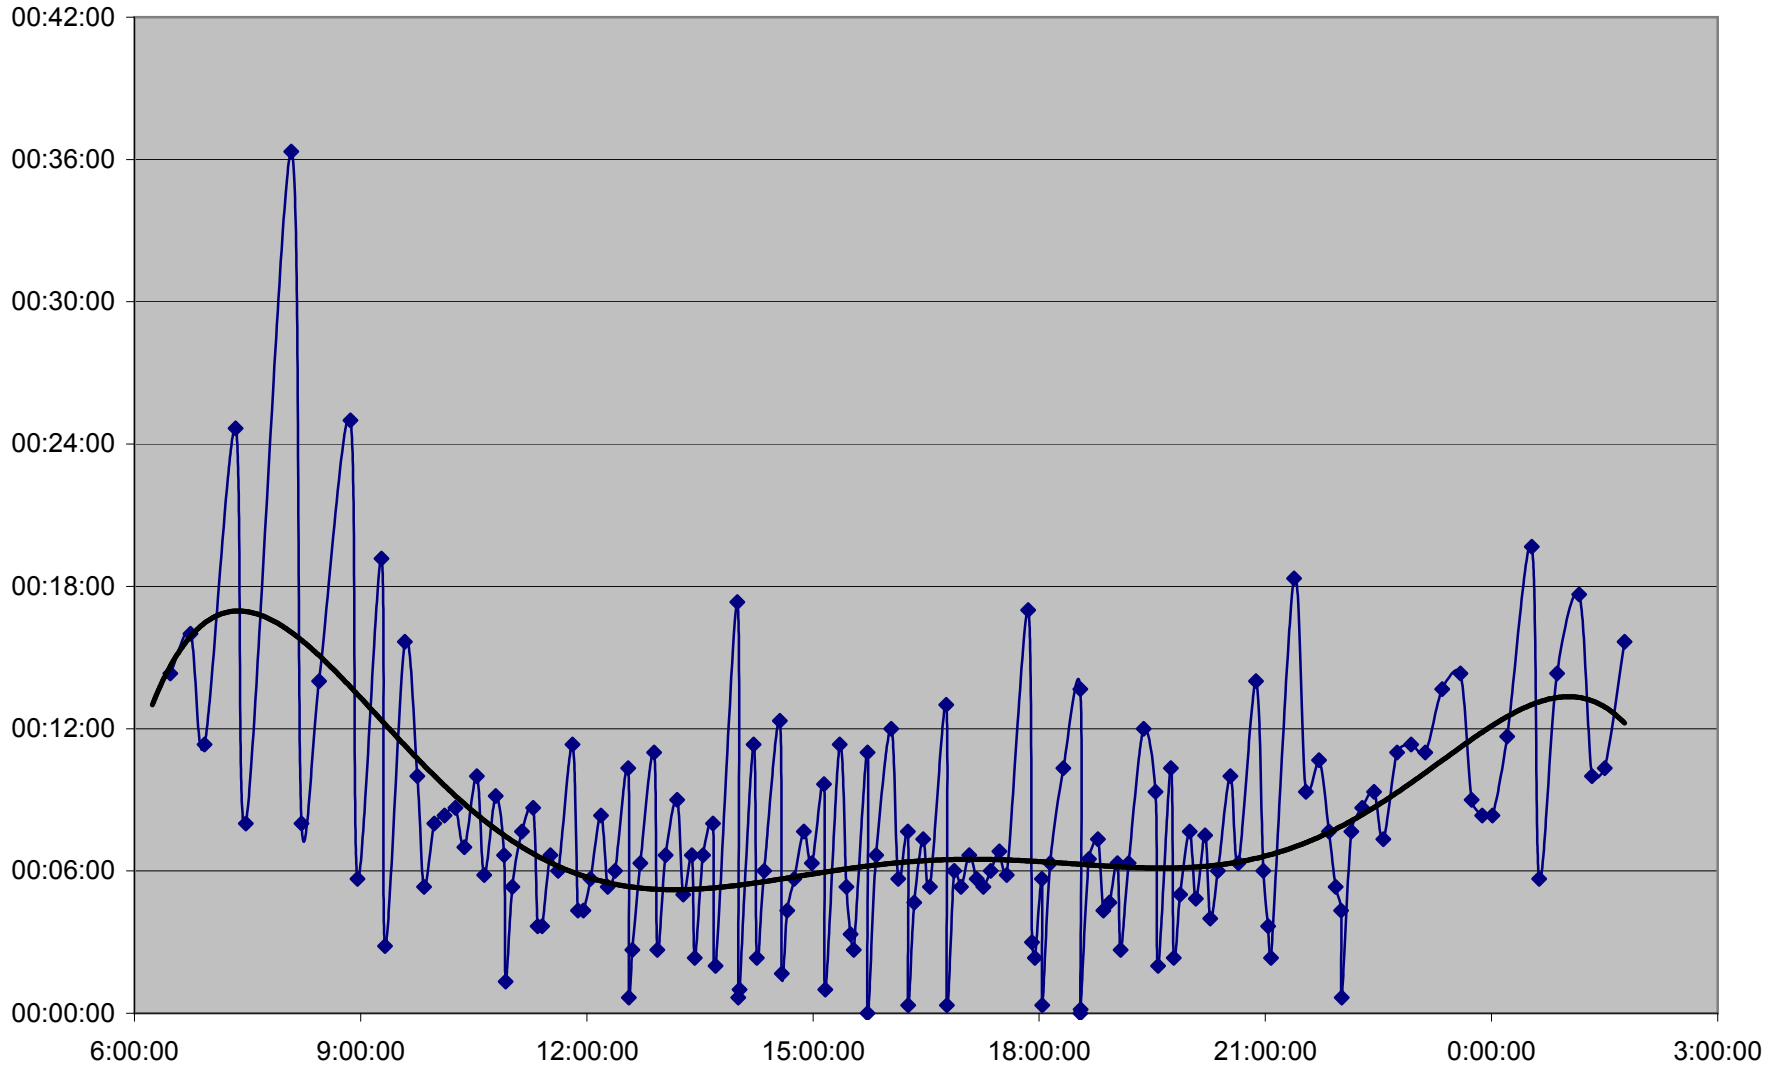

36 Finch West Headways Sunday 11 Mar 2012 at Humberwood N of Loop Eastbound