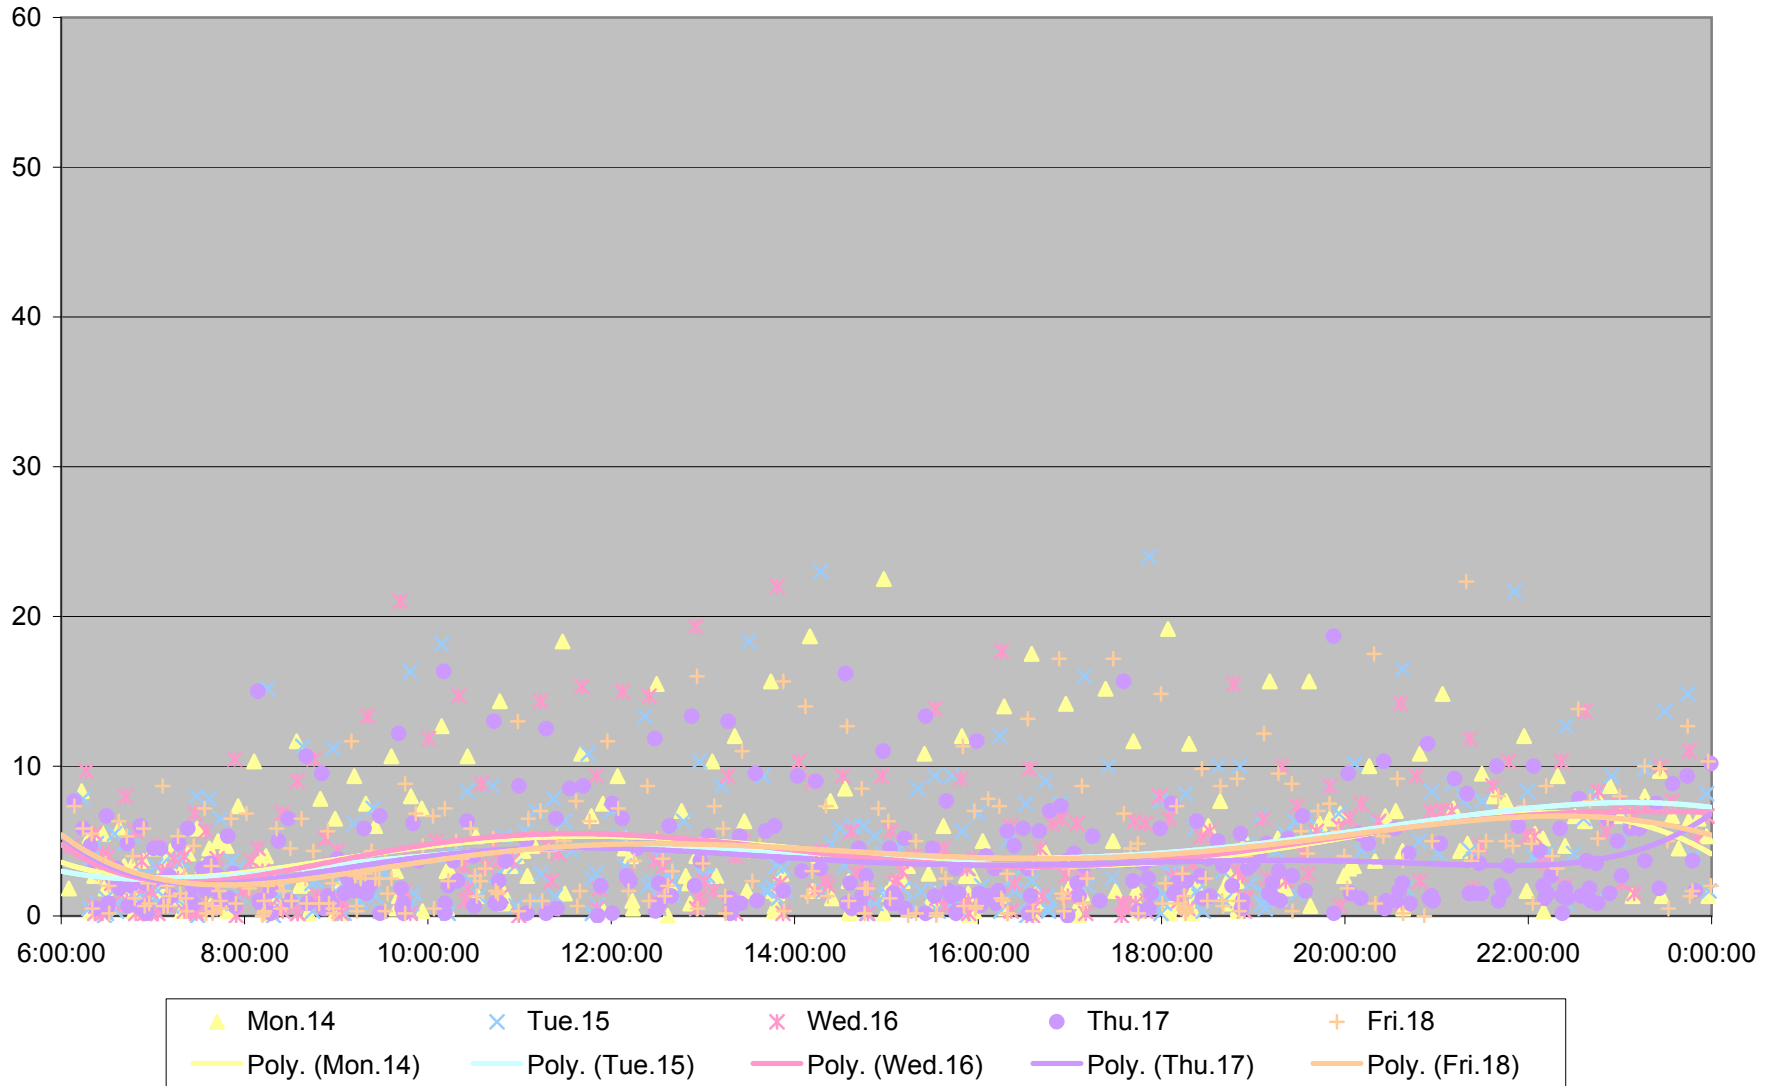

36 Finch West Headways at Yonge Westbound November 2011

36 Finch West Headways at Yonge Westbound November 2011

36 Finch West Headways at Yonge Westbound November 2011

36 Finch West Headways at Yonge Westbound November 2011