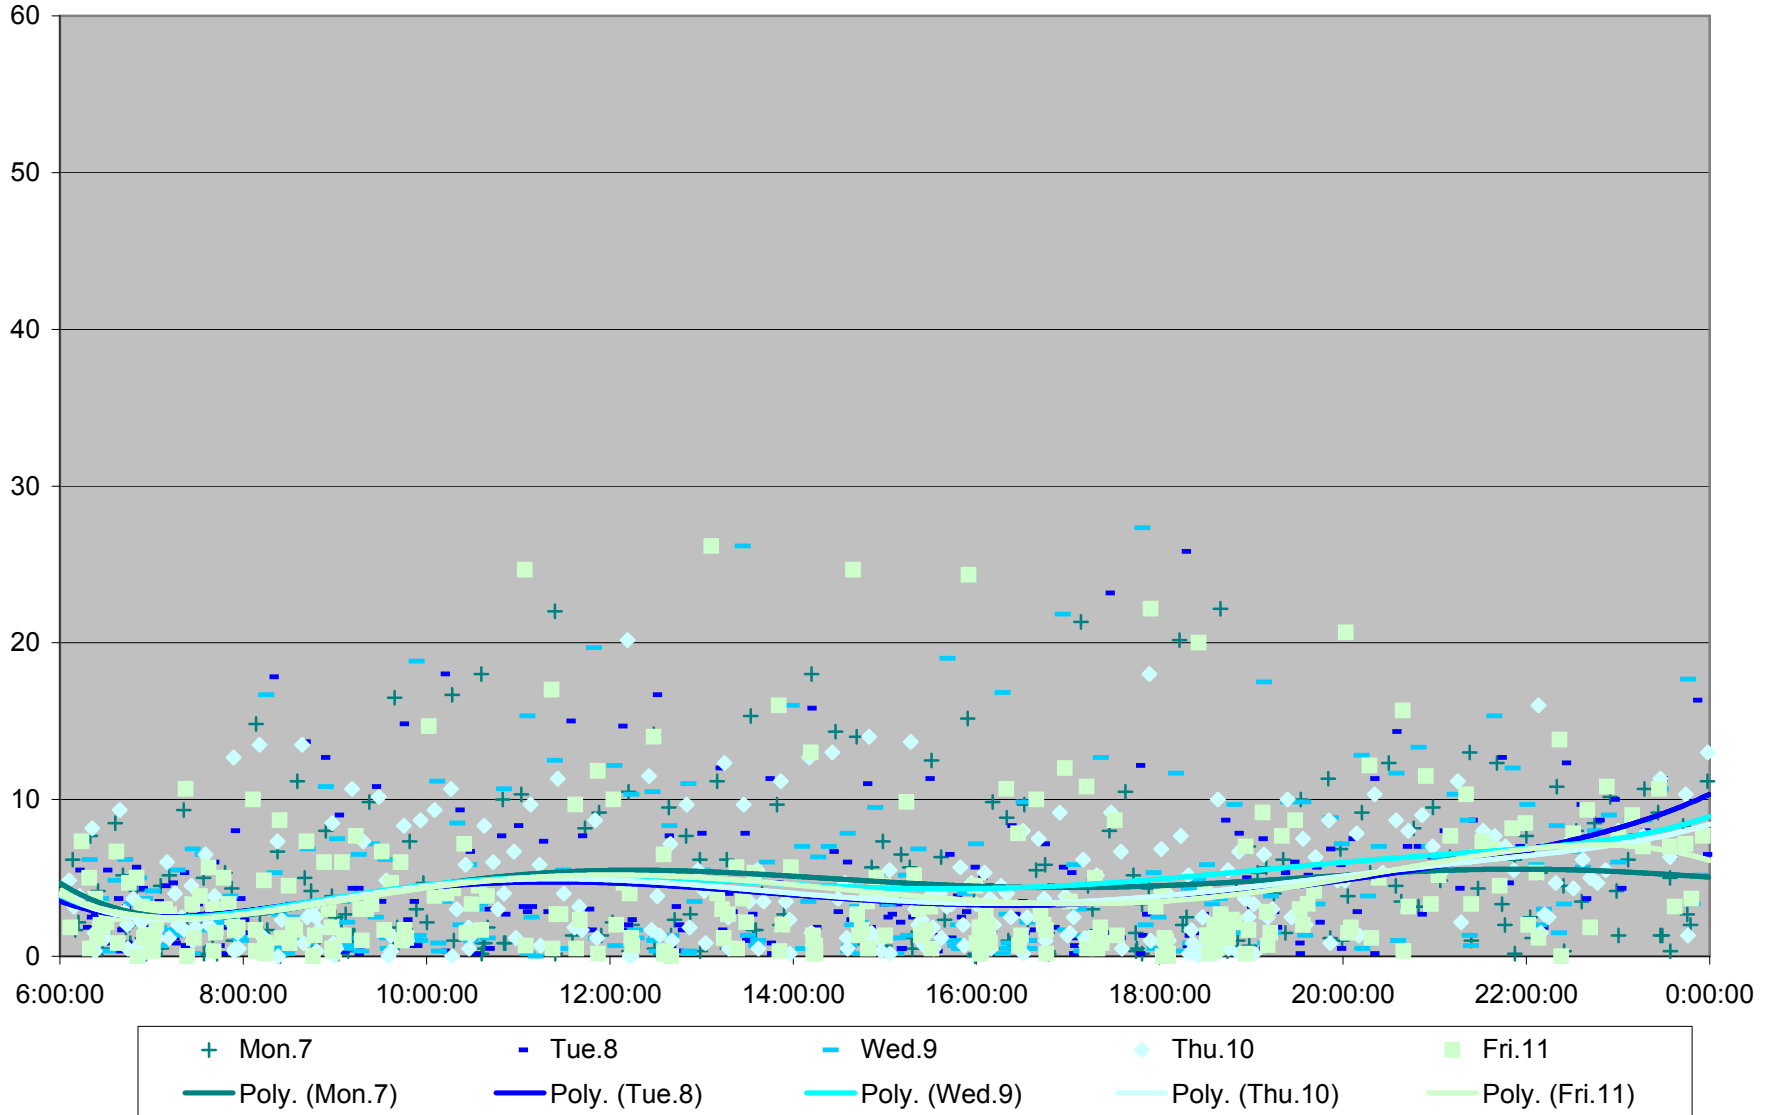

36 Finch West Headways at Yonge Westbound November 2011

36 Finch West Headways at Yonge Westbound November 2011

36 Finch West Headways at Yonge Westbound November 2011

36 Finch West Headways at Yonge Westbound November 2011