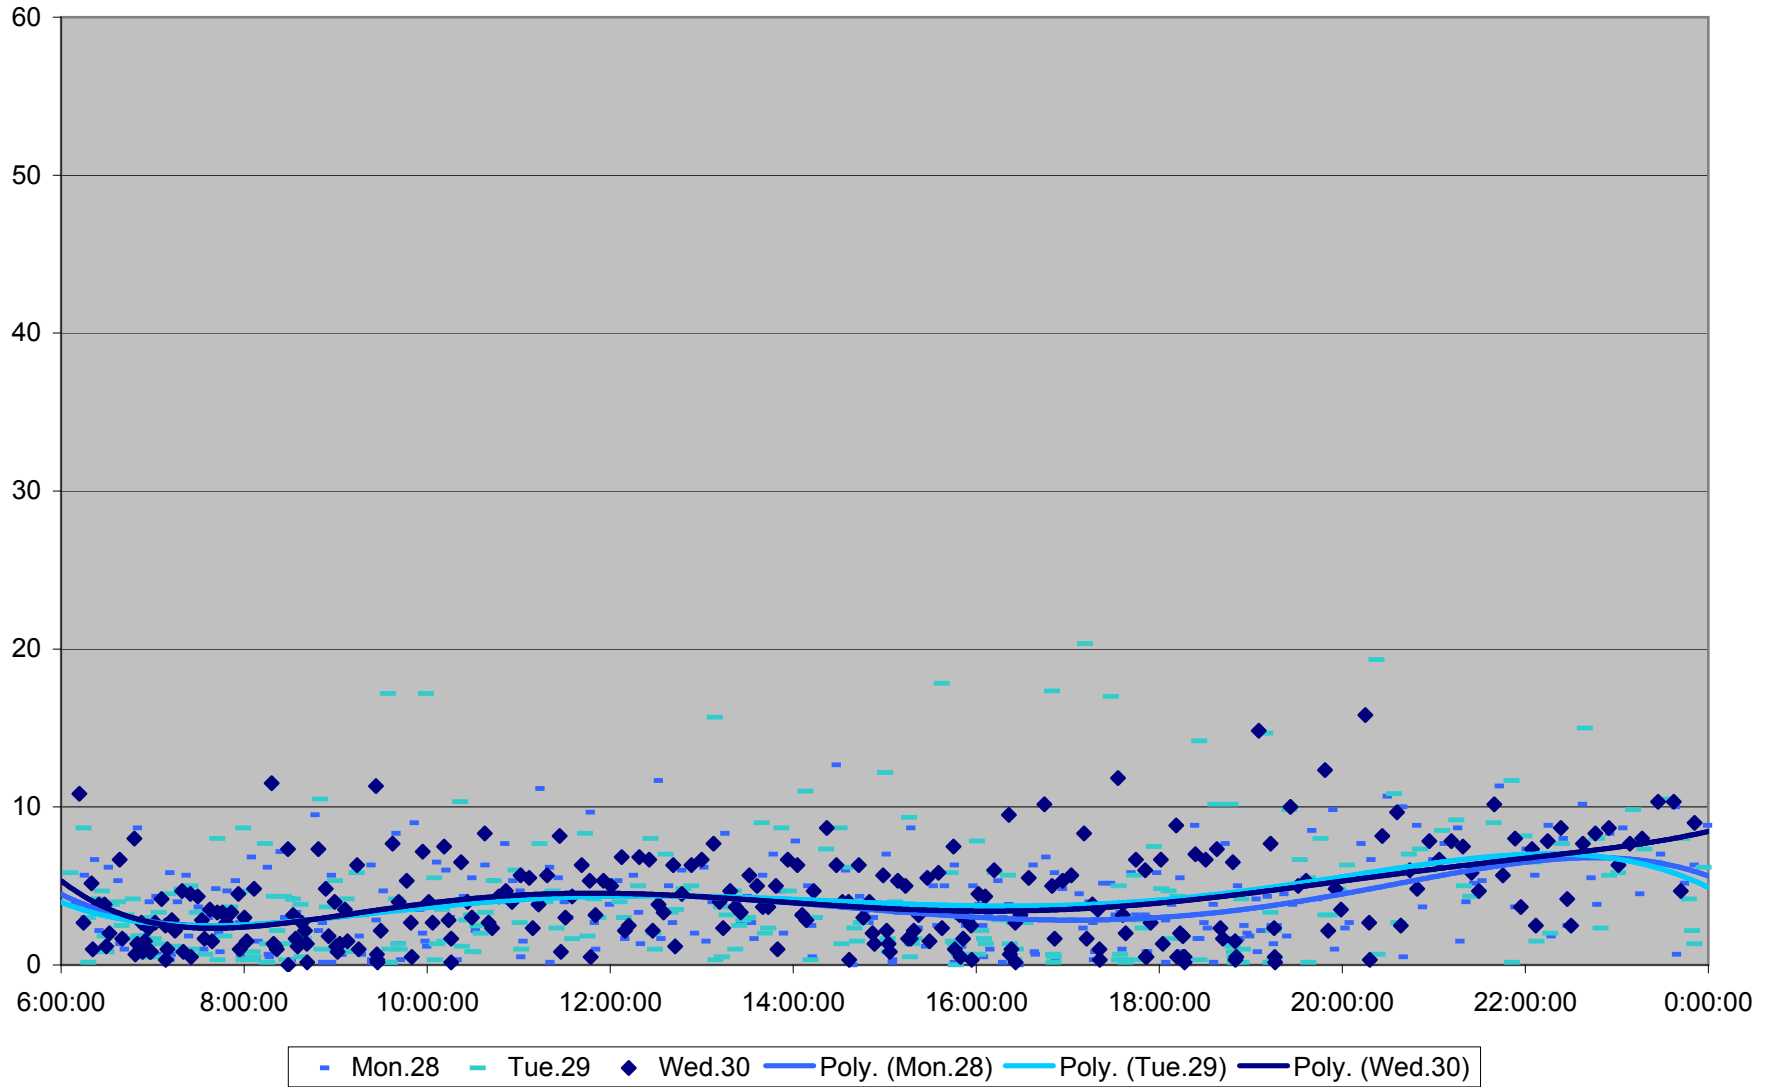

36 Finch West Headways at Yonge Westbound November 2011