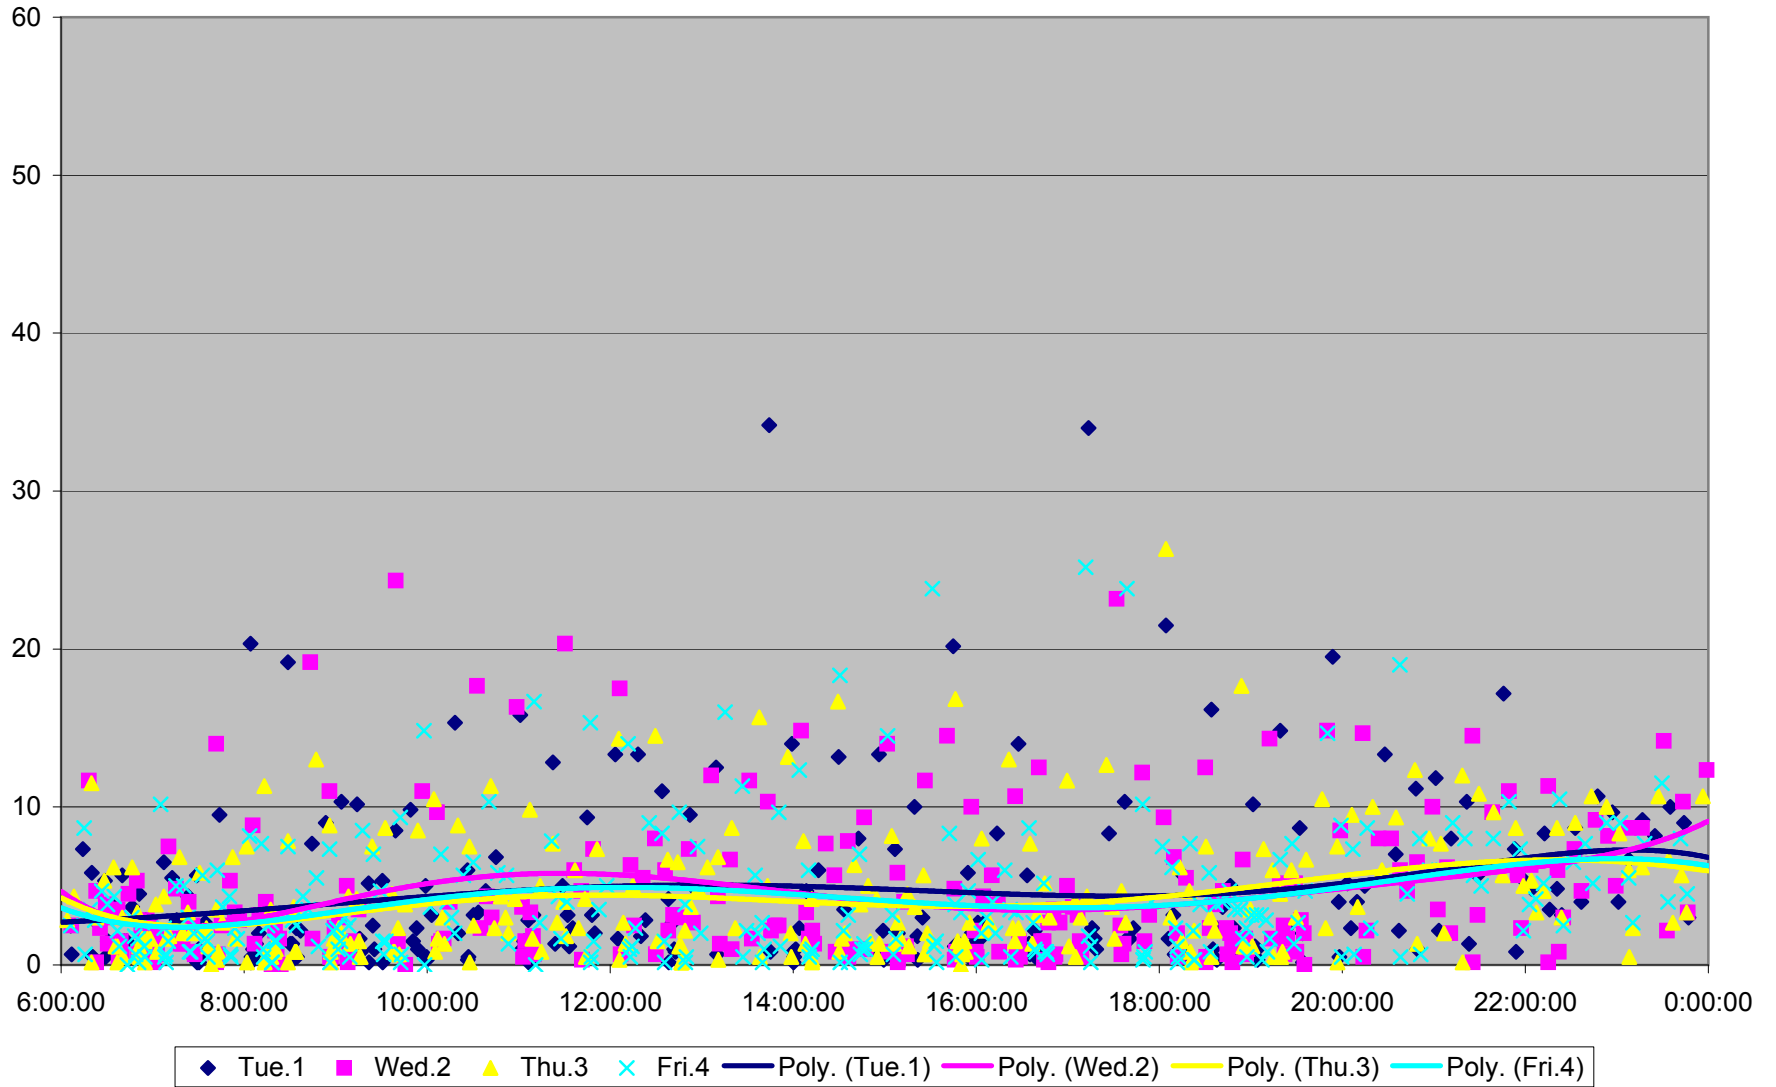

36 Finch West Headways at Yonge Westbound November 2011

36 Finch West Headways at Yonge Westbound November 2011

36 Finch West Headways at Yonge Westbound November 2011

36 Finch West Headways at Yonge Westbound November 2011