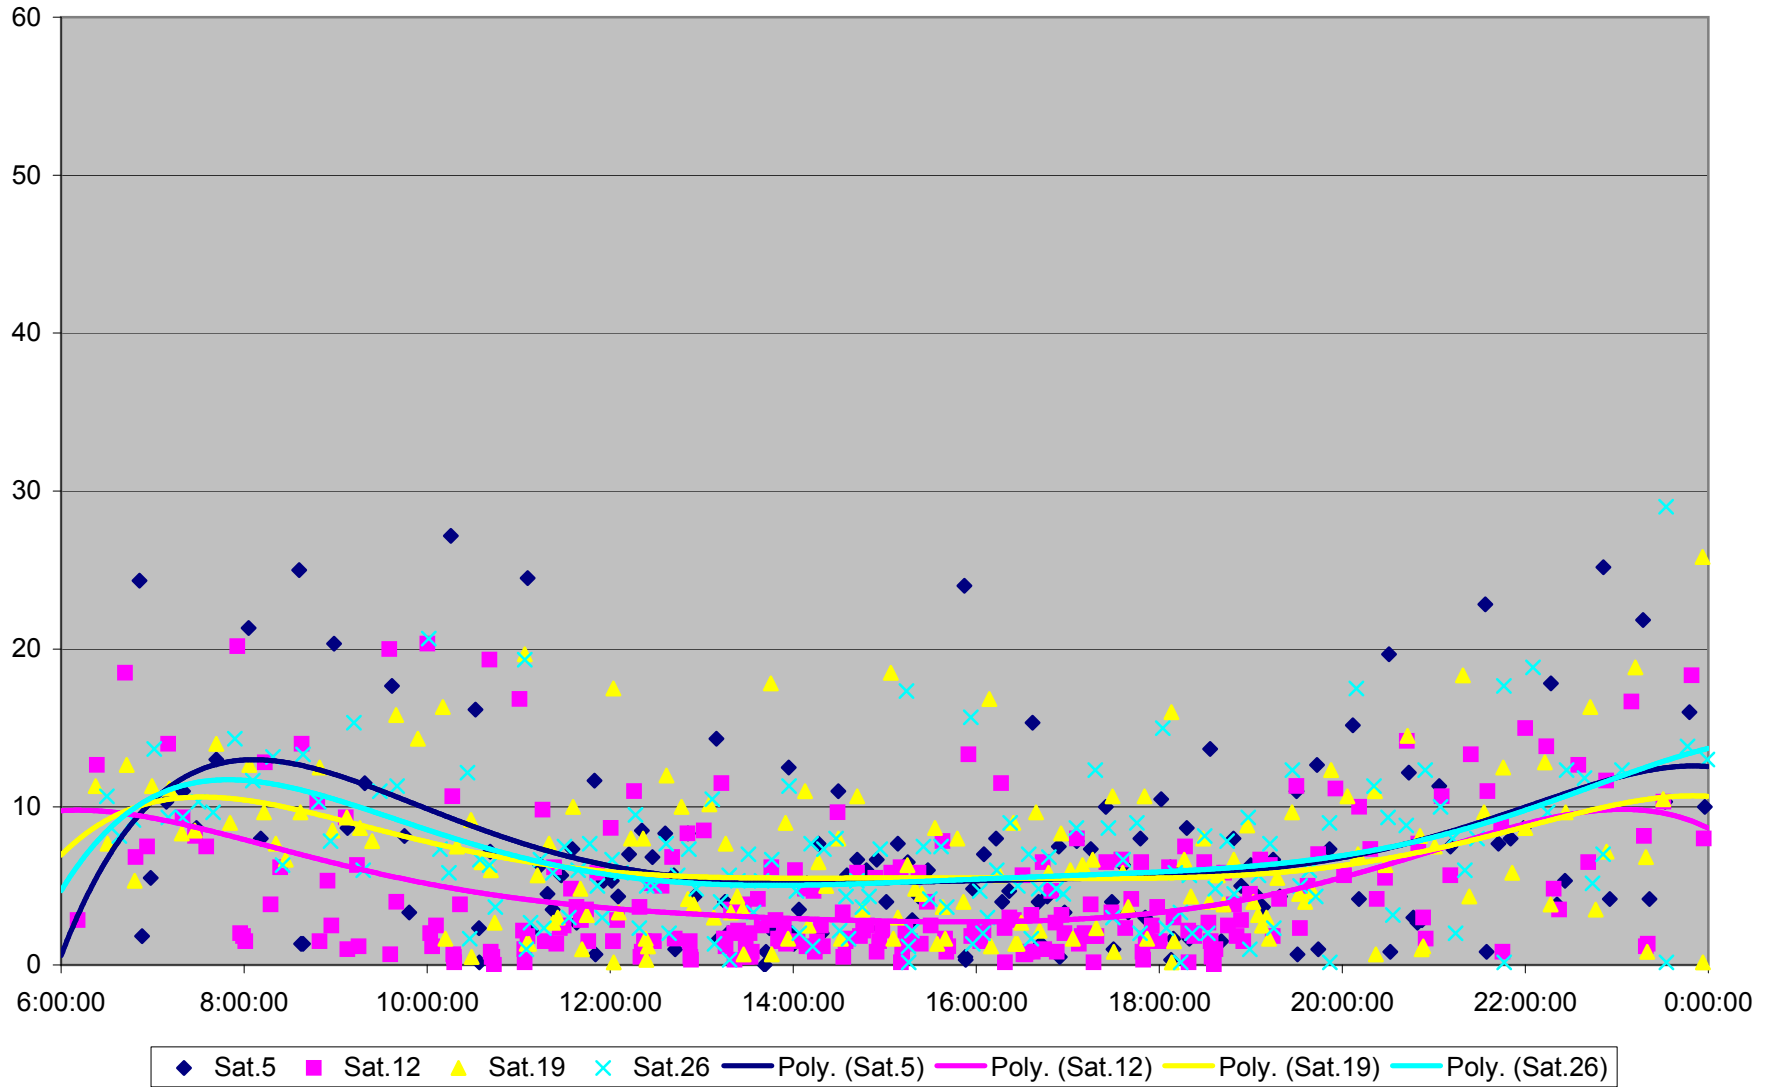

36 Finch West Headways at Yonge Westbound November 2011

36 Finch West Headways at Yonge Westbound November 2011

36 Finch West Headways at Yonge Westbound November 2011

36 Finch West Headways at Yonge Westbound November 2011

36 Finch West Headways at Yonge Westbound November 2011

36 Finch West Headways at Yonge Westbound November 2011

36 Finch West Headways at Yonge Westbound November 2011