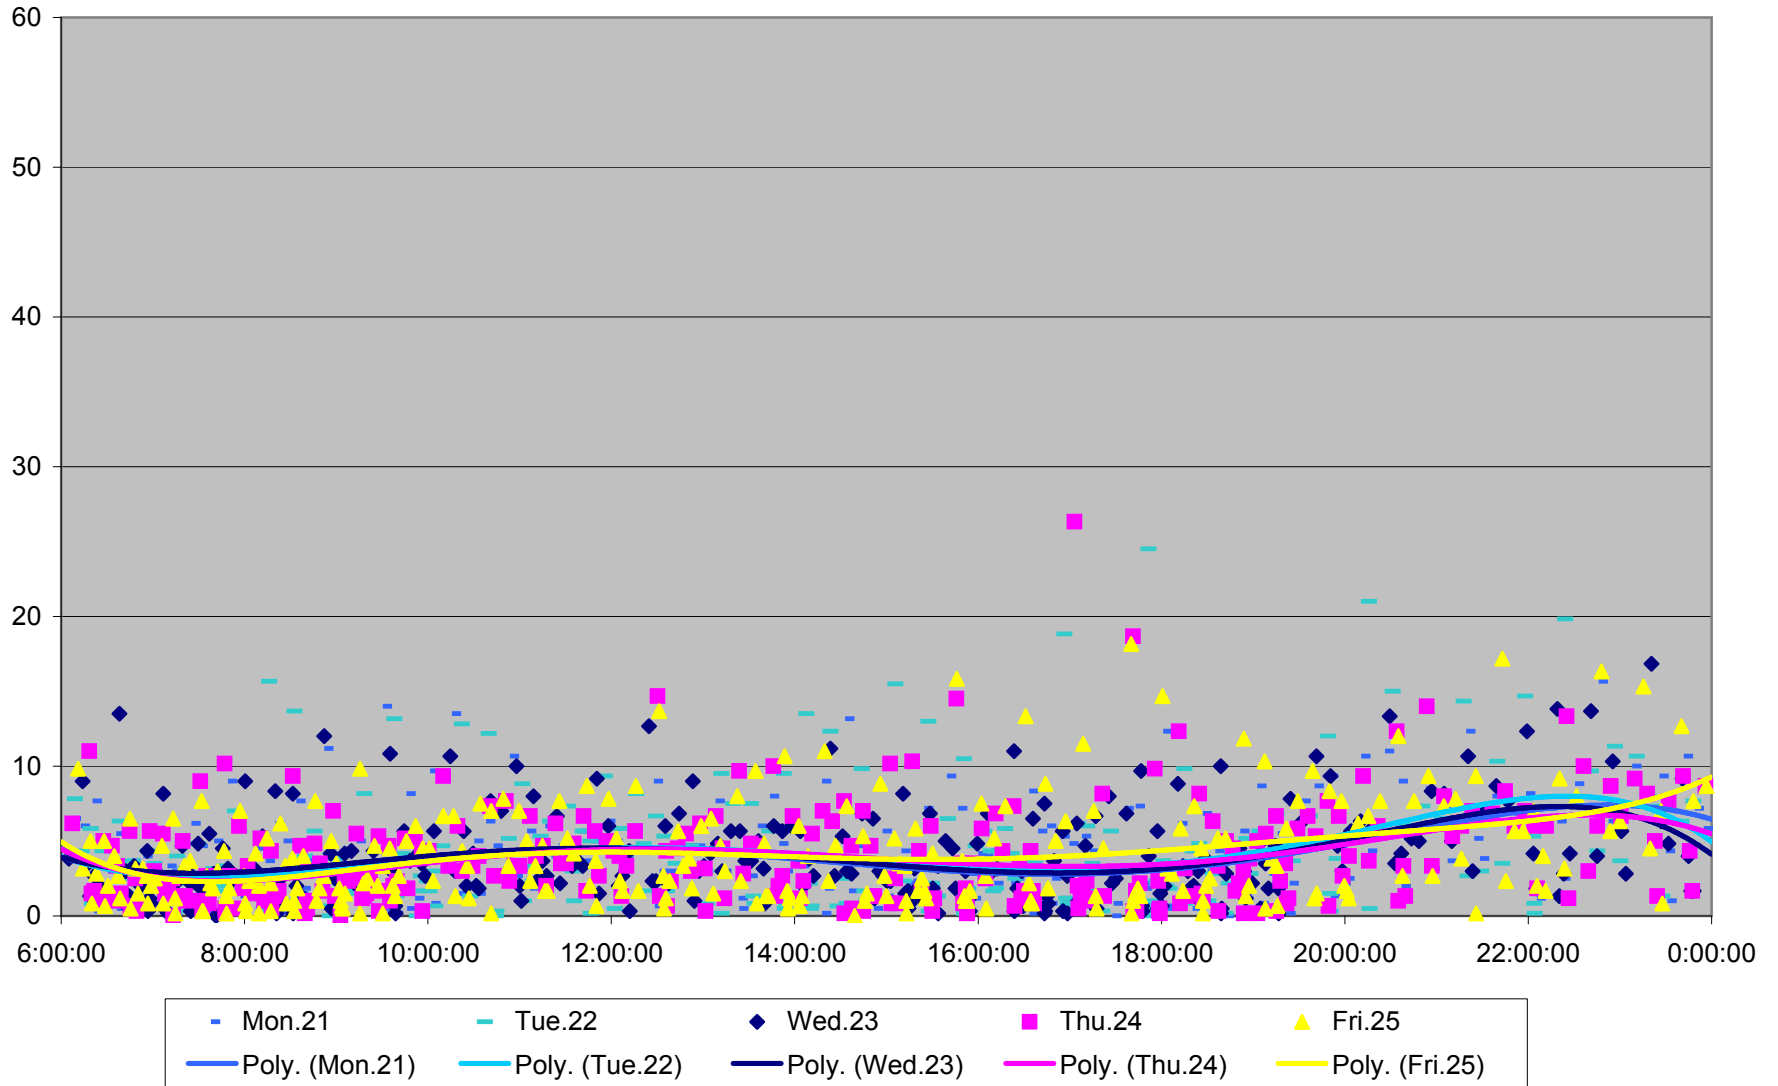

36 Finch West Headways at Yonge Westbound November 2011

36 Finch West Headways at Yonge Westbound November 2011

36 Finch West Headways at Yonge Westbound November 2011

36 Finch West Headways at Yonge Westbound November 2011