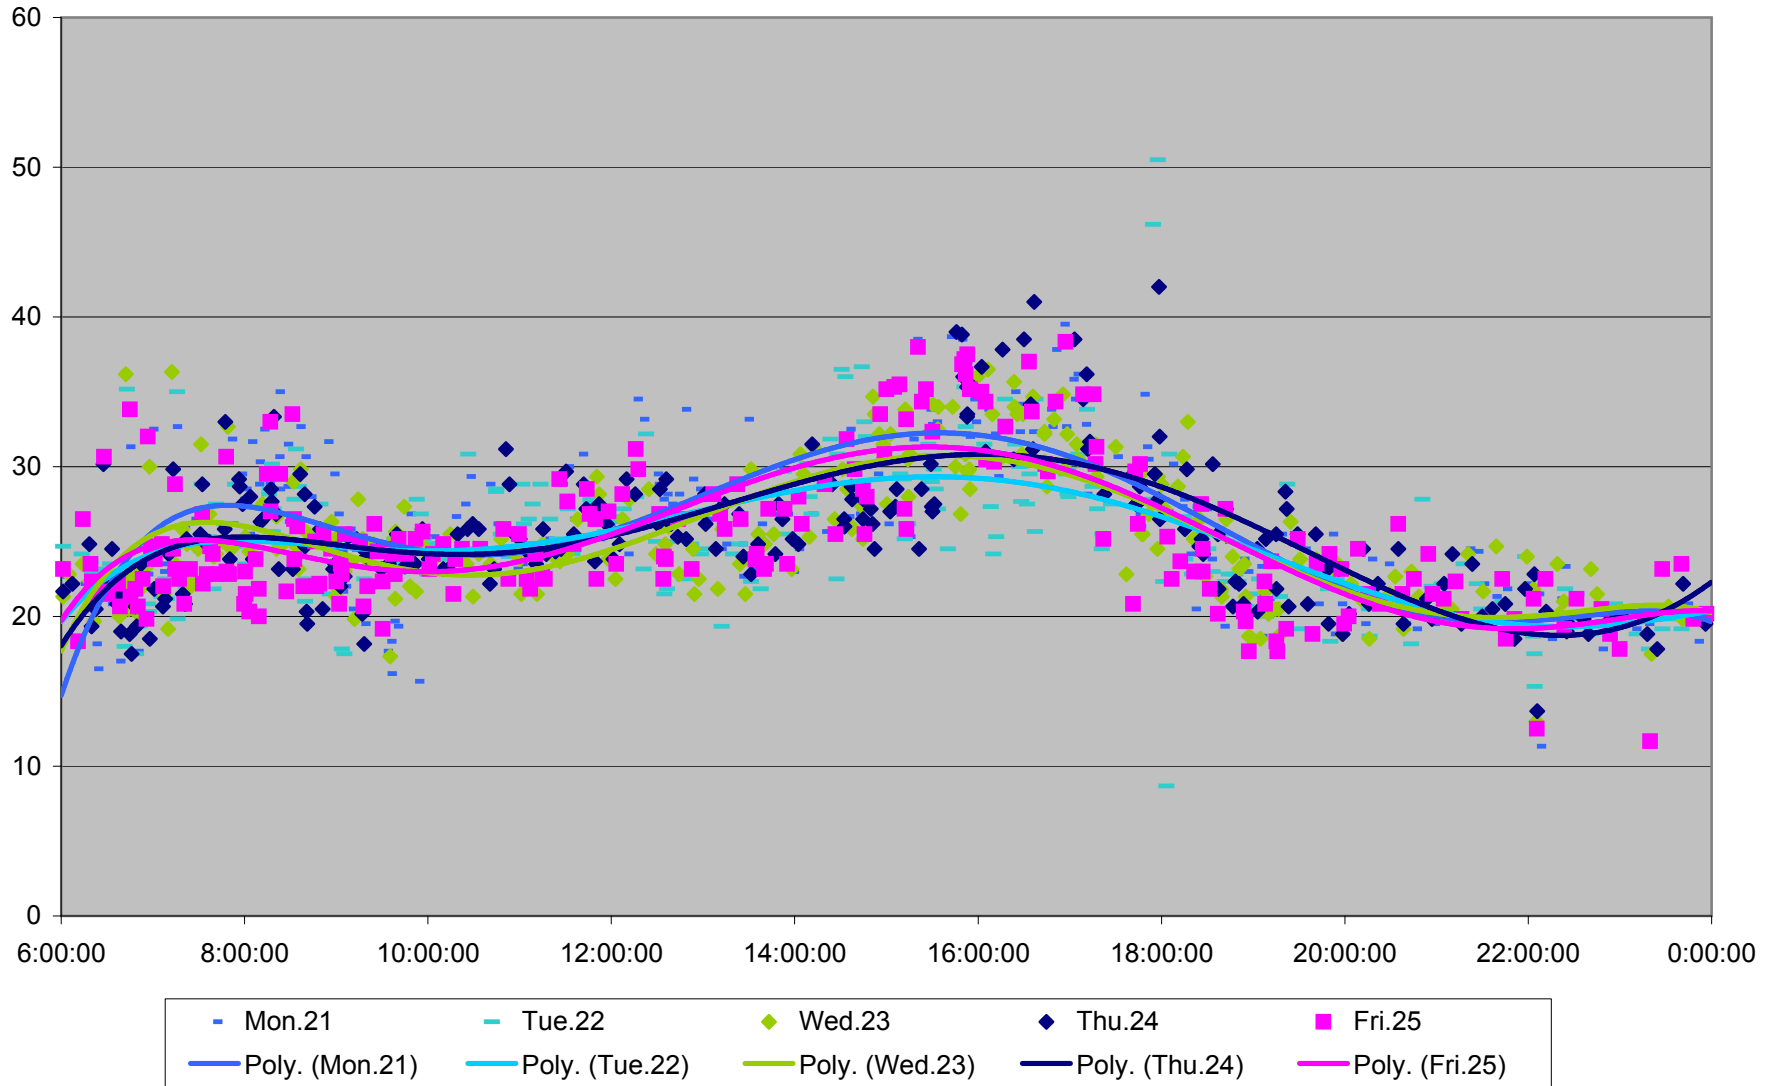

36 Finch West Link Times From Yonge To Jane Westbound November 2011