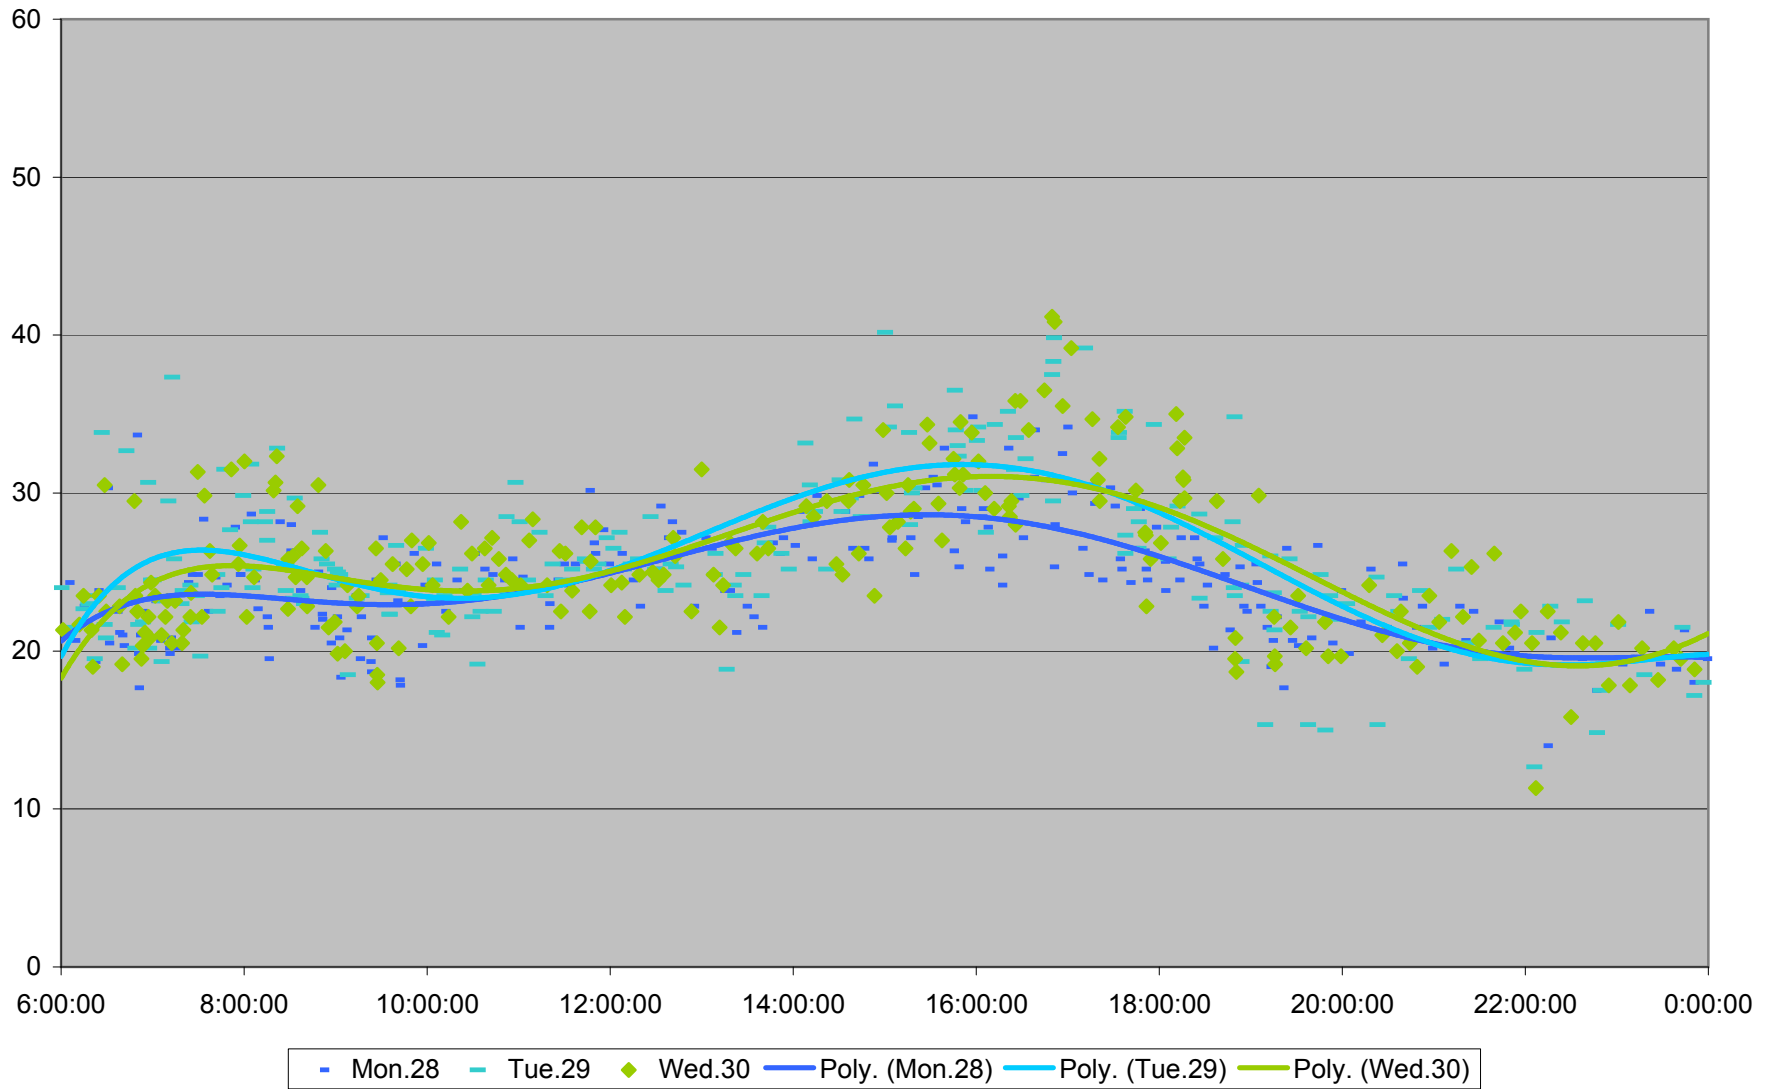

36 Finch West Link Times From Yonge To Jane Westbound November 2011