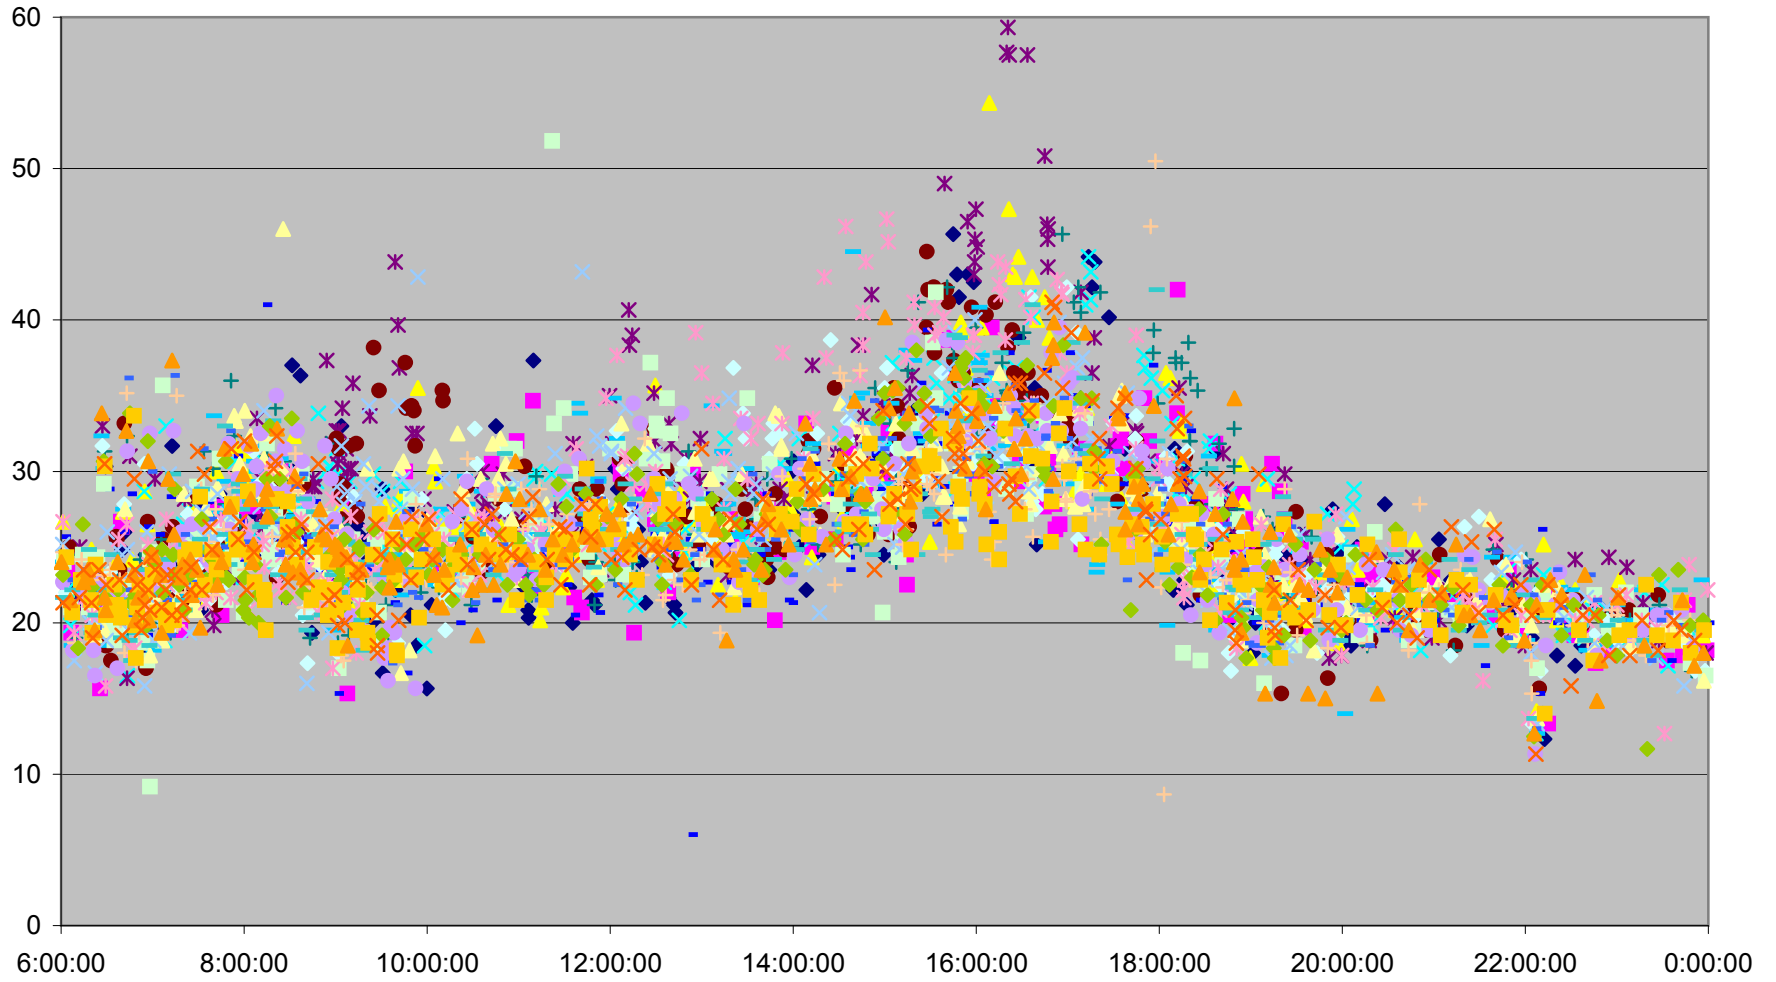

36 Finch West Link Times From Yonge To Jane Westbound November 2011

◆ Tue.1   ■ Wed.2   ▲ Thu.3   × Fri.4   * Mon.7   ● Tue.8   + Wed.9   - Thu.10   - Fri.11   ◆ Mon.14   ■ Tue.15   ▲ Wed.16
× Thu.17   * Fri.18   ● Mon.21   + Tue.22   - Wed.23   - Thu.24   ◆ Fri.25   ■ Mon.28   ▲ Tue.29   × Wed.30