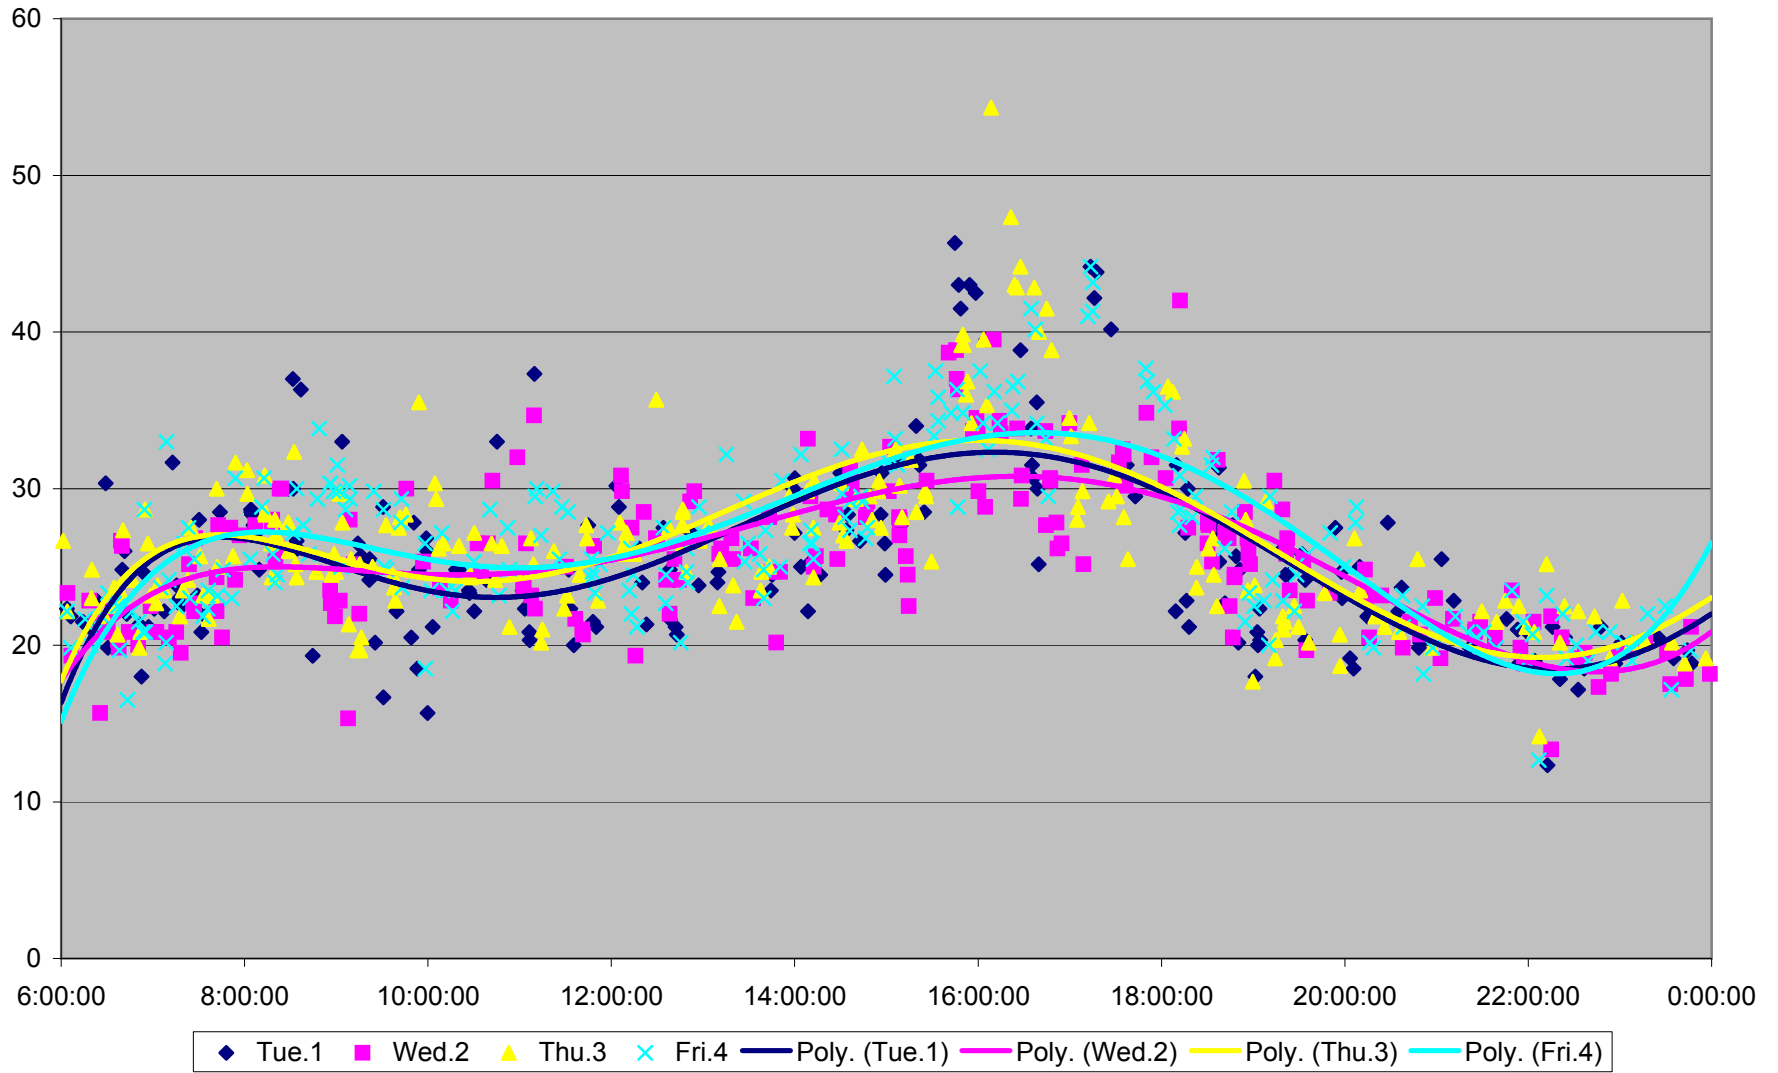

36 Finch West Link Times From Yonge To Jane Westbound November 2011

36 Finch West Link Times From Yonge To Jane Westbound November 2011

36 Finch West Link Times From Yonge To Jane Westbound November 2011