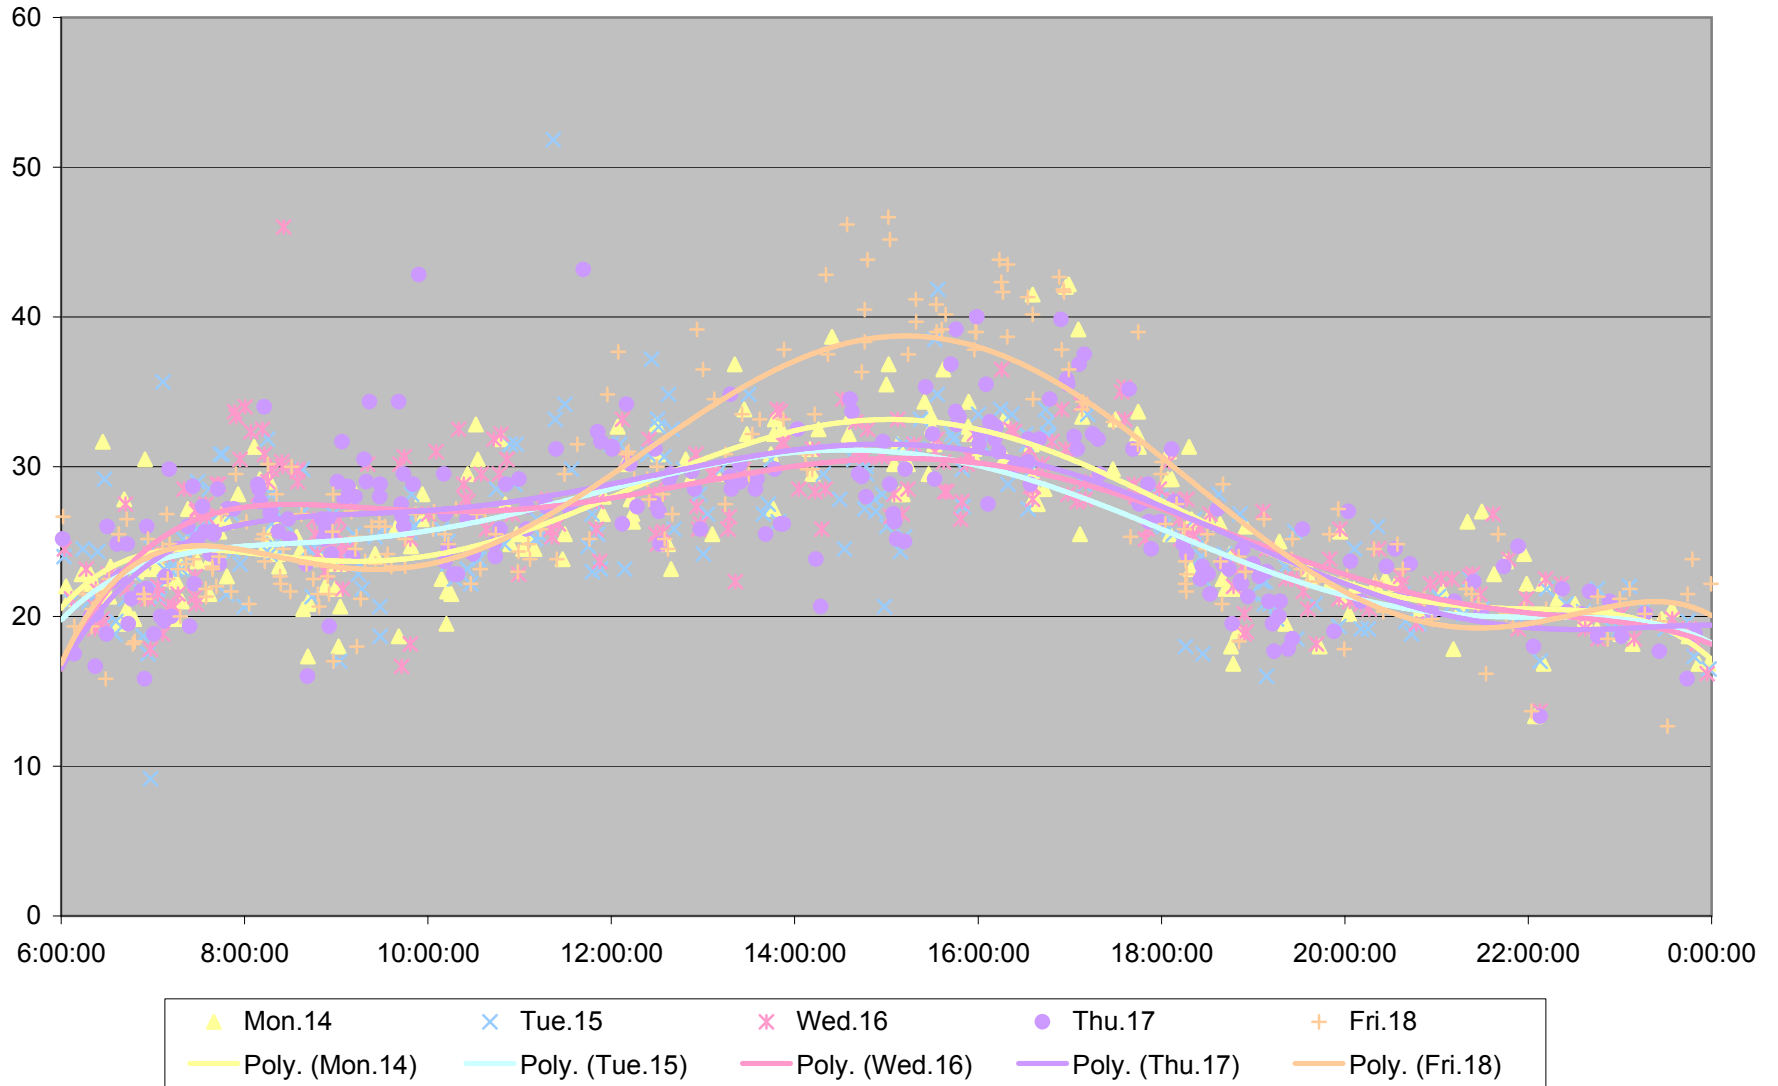

36 Finch West Link Times From Yonge To Jane Westbound November 2011

36 Finch West Link Times From Yonge To Jane Westbound November 2011

36 Finch West Link Times From Yonge To Jane Westbound November 2011