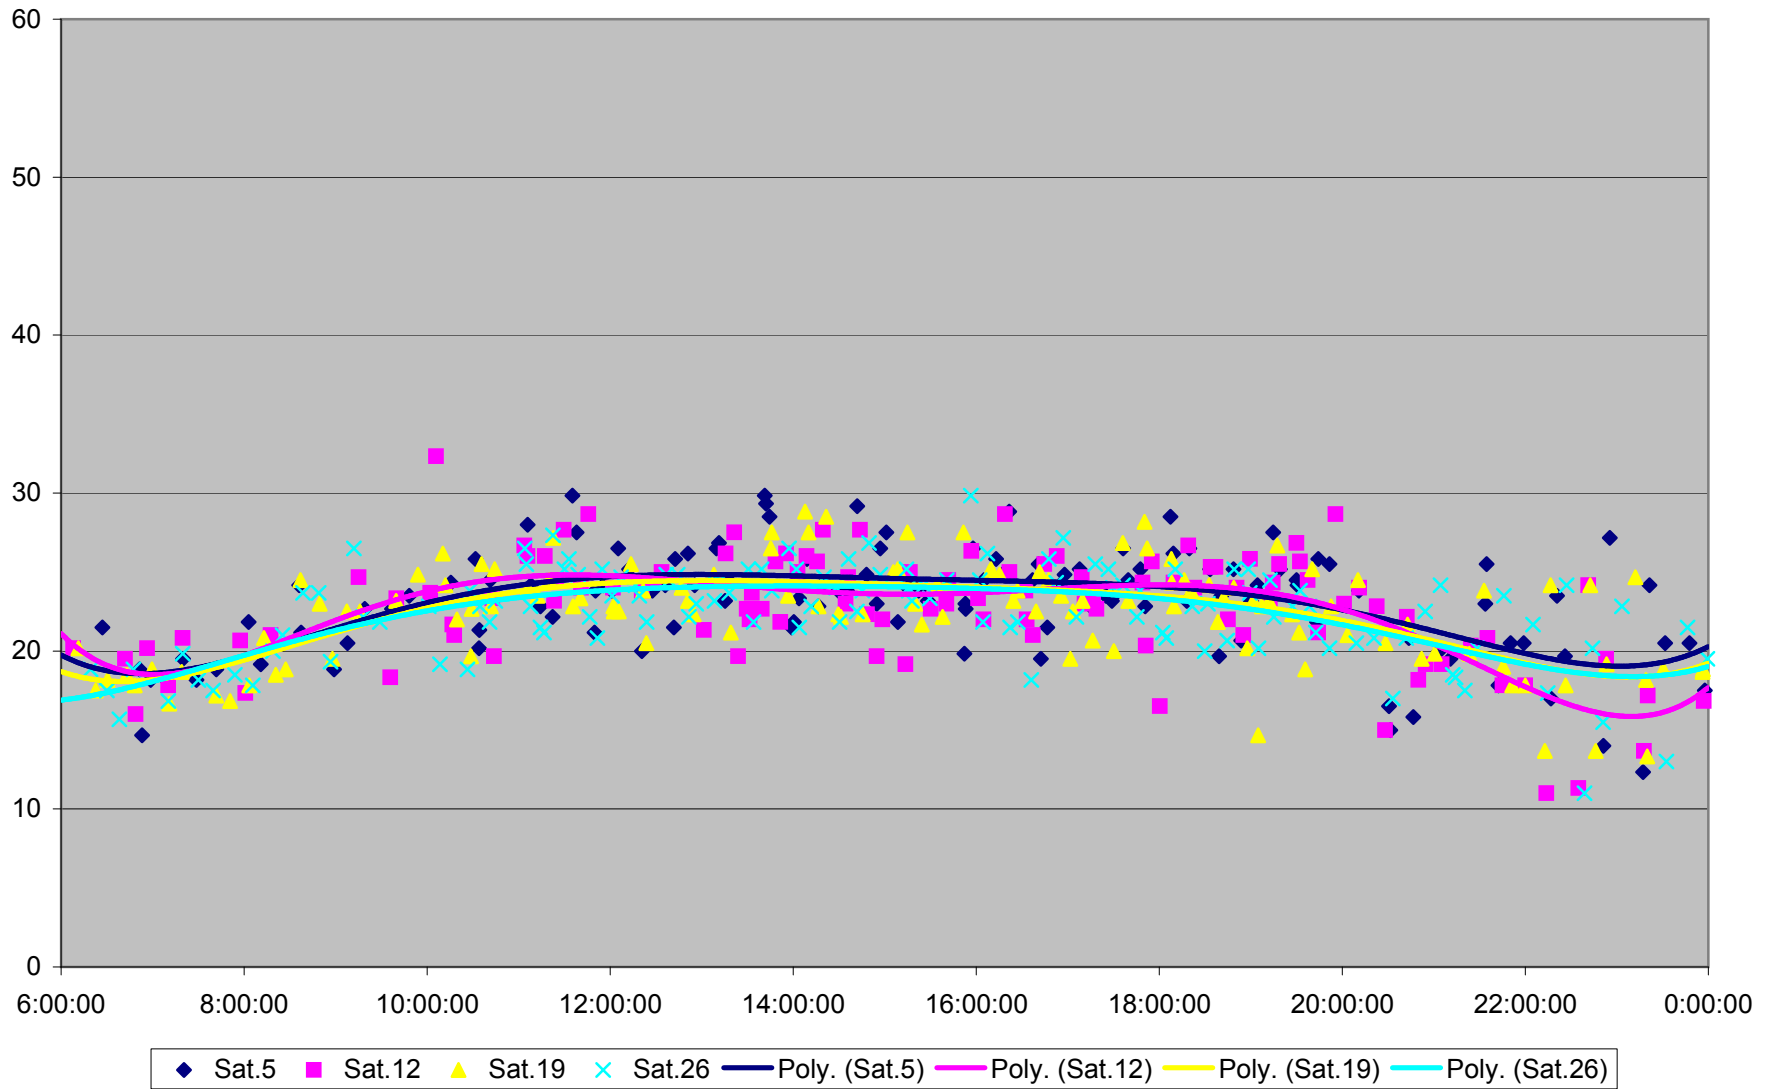

36 Finch West Link Times From Yonge To Jane Westbound November 2011