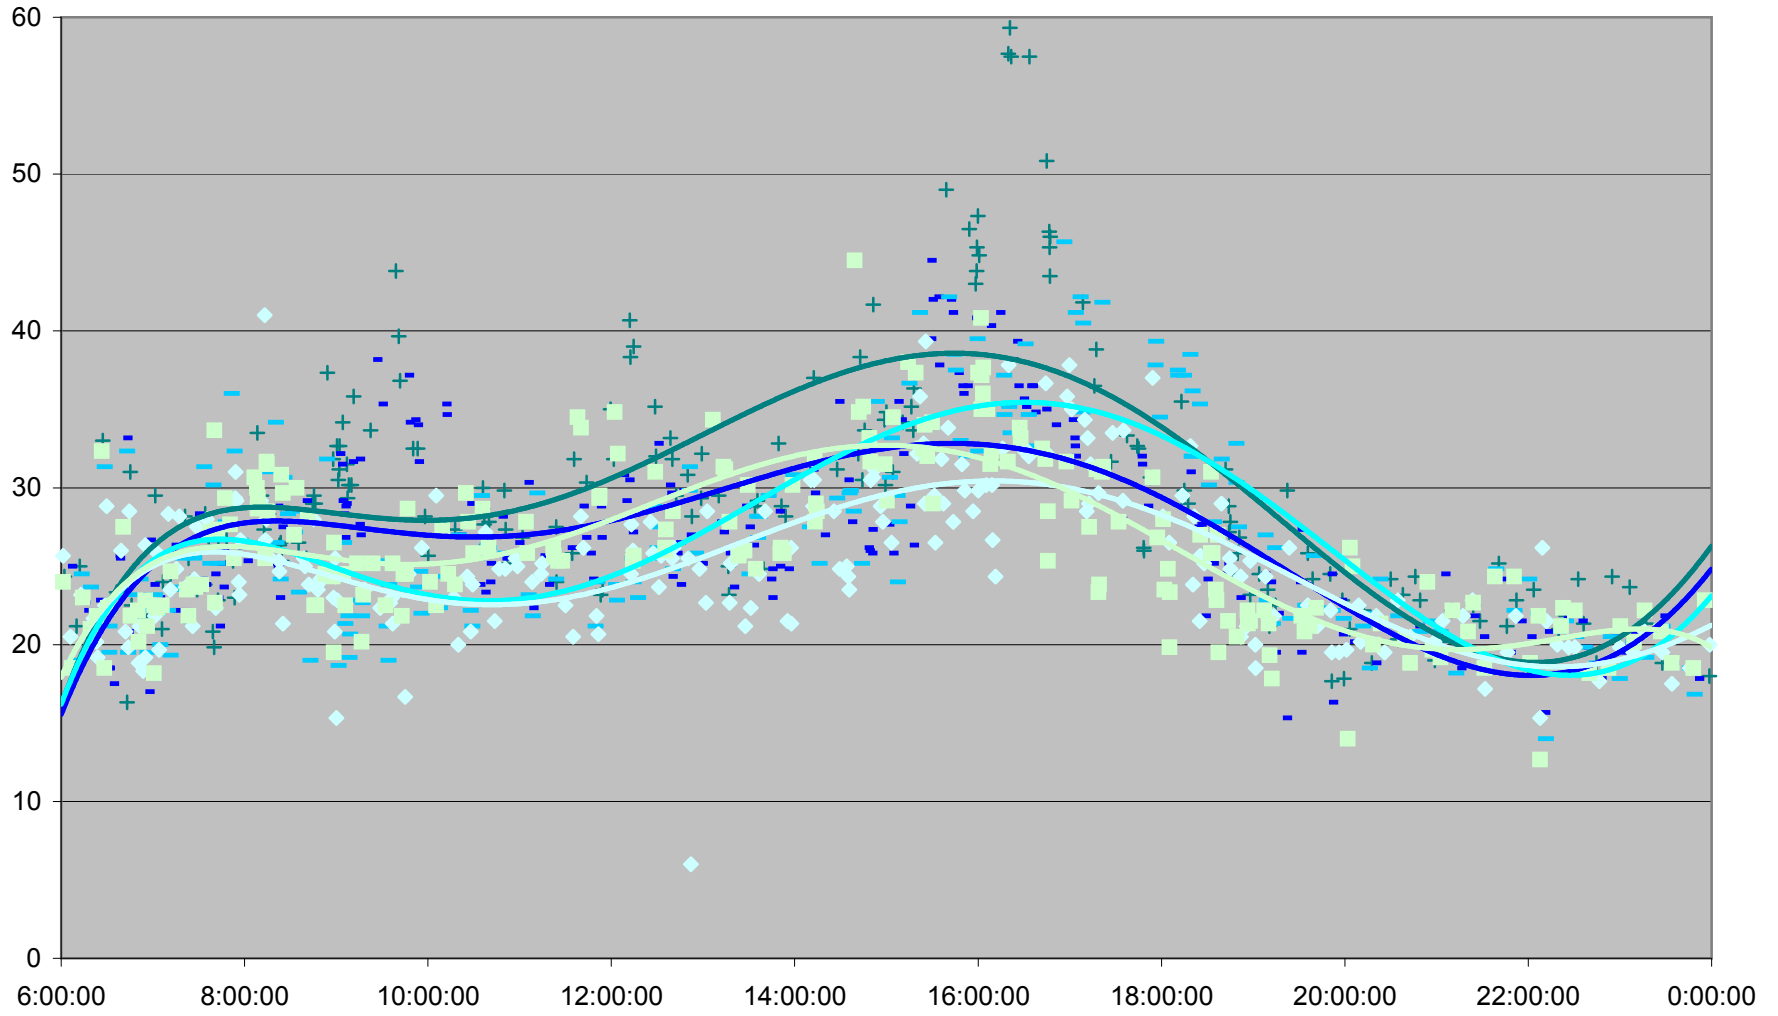

36 Finch West Link Times From Yonge To Jane Westbound November 2011

36 Finch West Link Times From Yonge To Jane Westbound November 2011

36 Finch West Link Times From Yonge To Jane Westbound November 2011